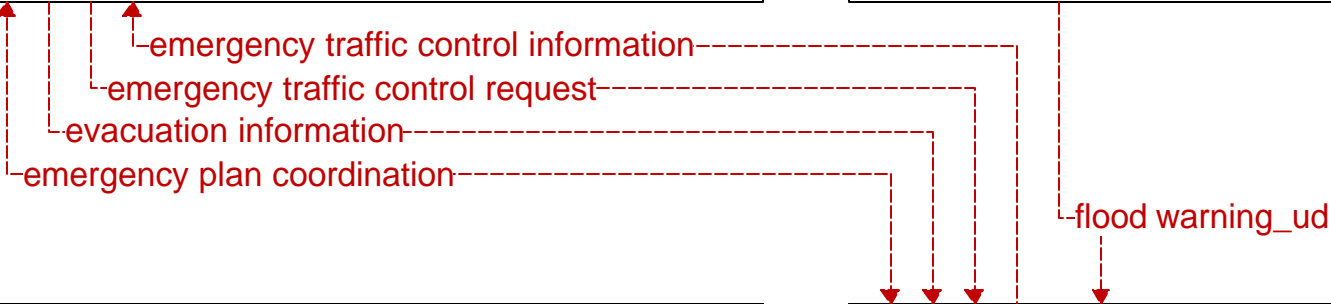

WV Division of Homeland Security and Emergency Management
West Virginia State EOC

Local River Authorities
Local River Authority Headquarters

WV DOH - Traffic Engineering
WV DOH Statewide TMC - Charleston

Maryland State Highway Administration
MSHA CHART Statewide TMC

----- Planned