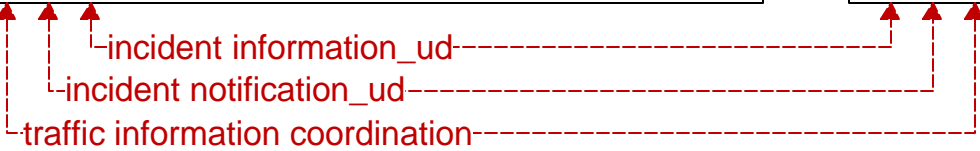

WV Division of Homeland Security and Emergency Management
West Virginia State EOC

Local River Authorities
Local River Authority Headquarters

WV DOH - Traffic Engineering
WV DOH Statewide TMC - Charleston

Pennsylvania Department of Transportation
PENNDOT Central Office STMC

----- Planned