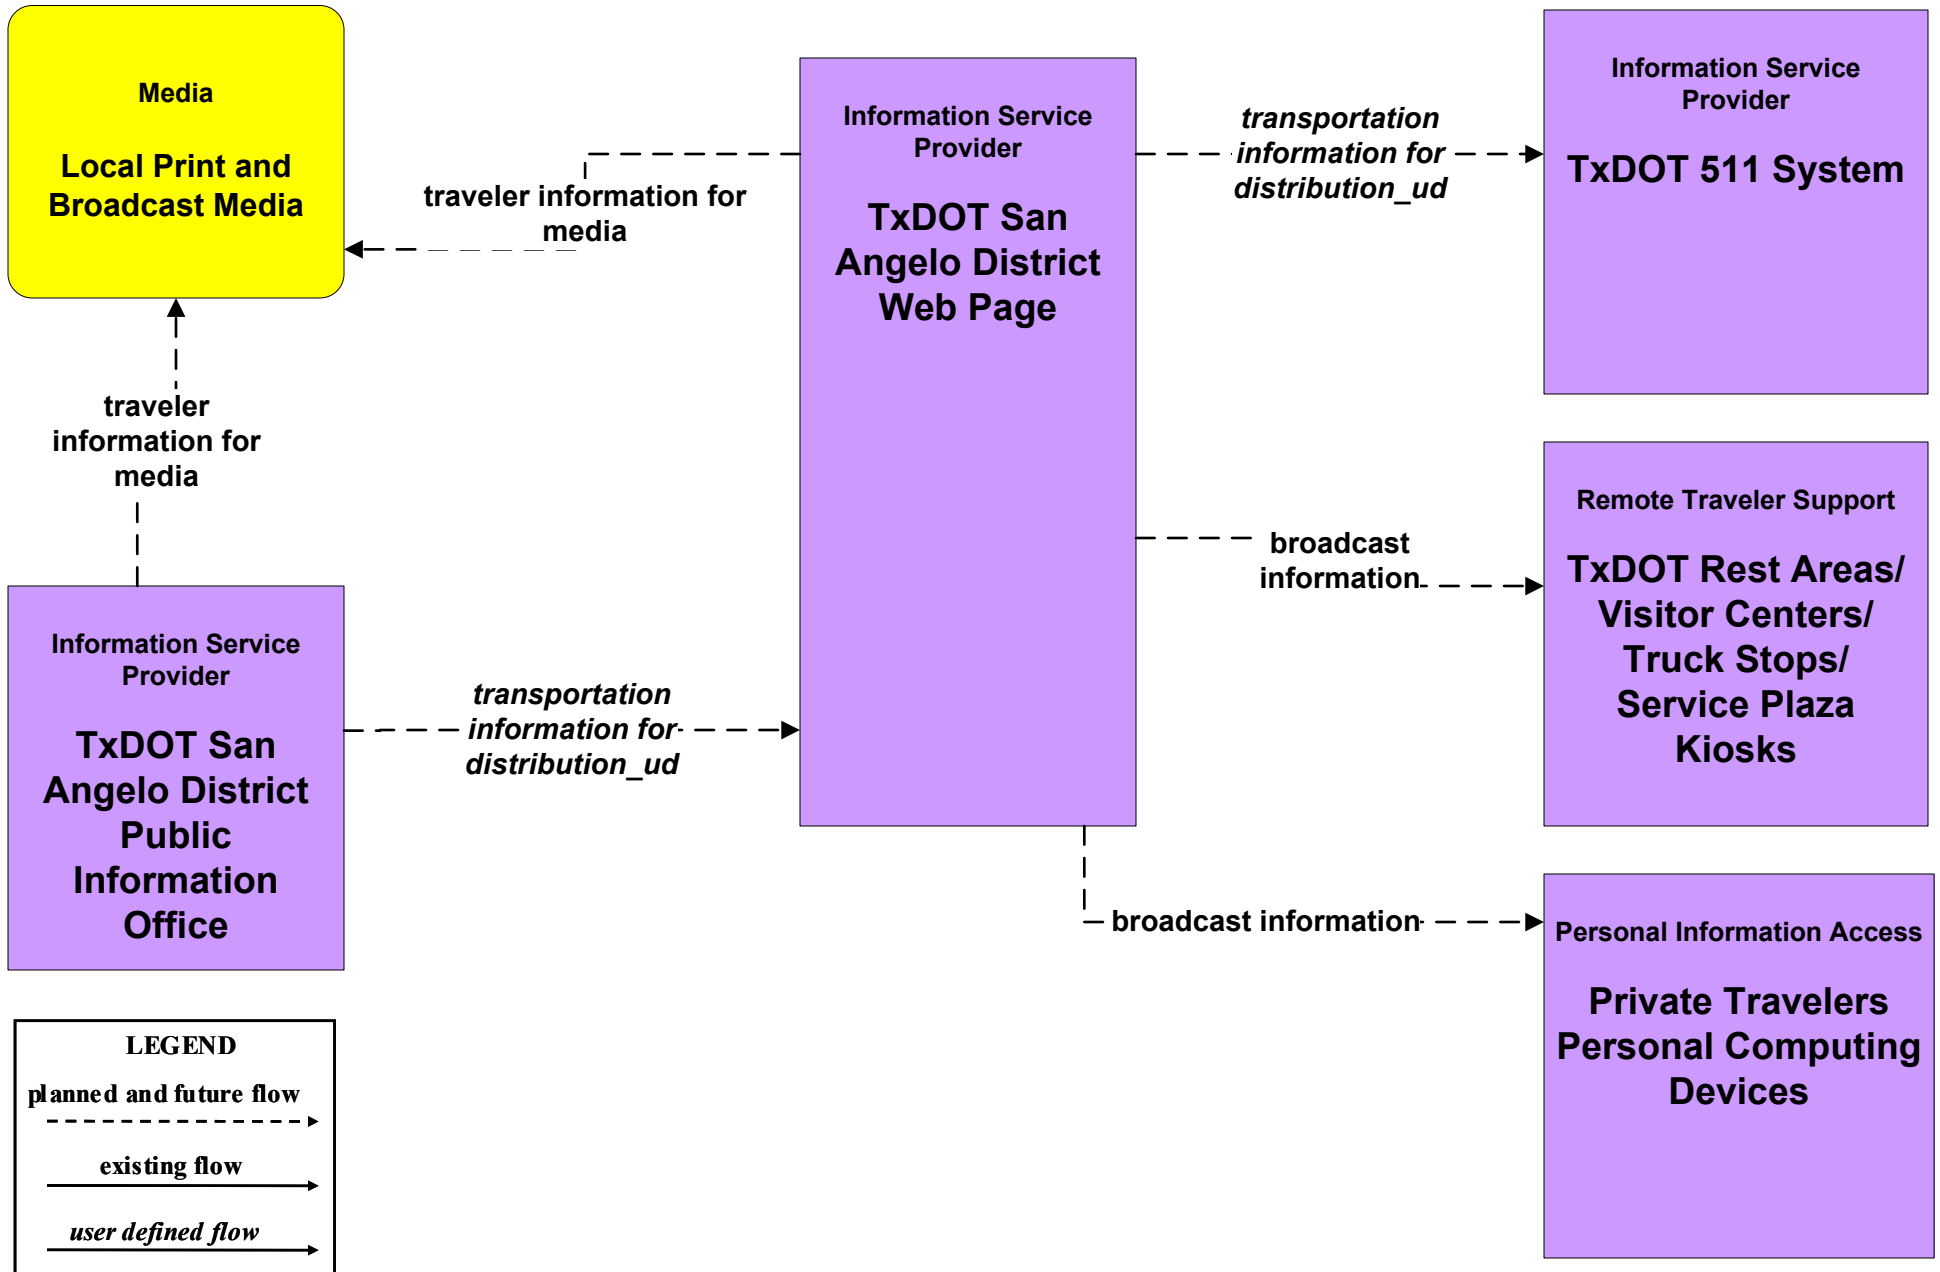

San Angelo Regional ITS Architecture

Customized Market Package Diagrams

Advanced Traveler Information Systems (ATIS)

**ATIS1 - Broadcast Traveler Information
TxDOT San Angelo District Web Page (Inputs)**

**ATIS1 - Broadcast Traveler Information
TxDOT San Angelo District Web Page (Outputs)**

**ATIS1 - Broadcast Traveler Information
City of San Angelo Website**

ATIS1 - Broadcast Traveler Information San Angelo MPO Website

**ATIS5 - ISP Based Route Guidance
TxDOT Motor Carrier Routing Information**

**ATIS5 - ISP Based Route Guidance
CVCOG Website**