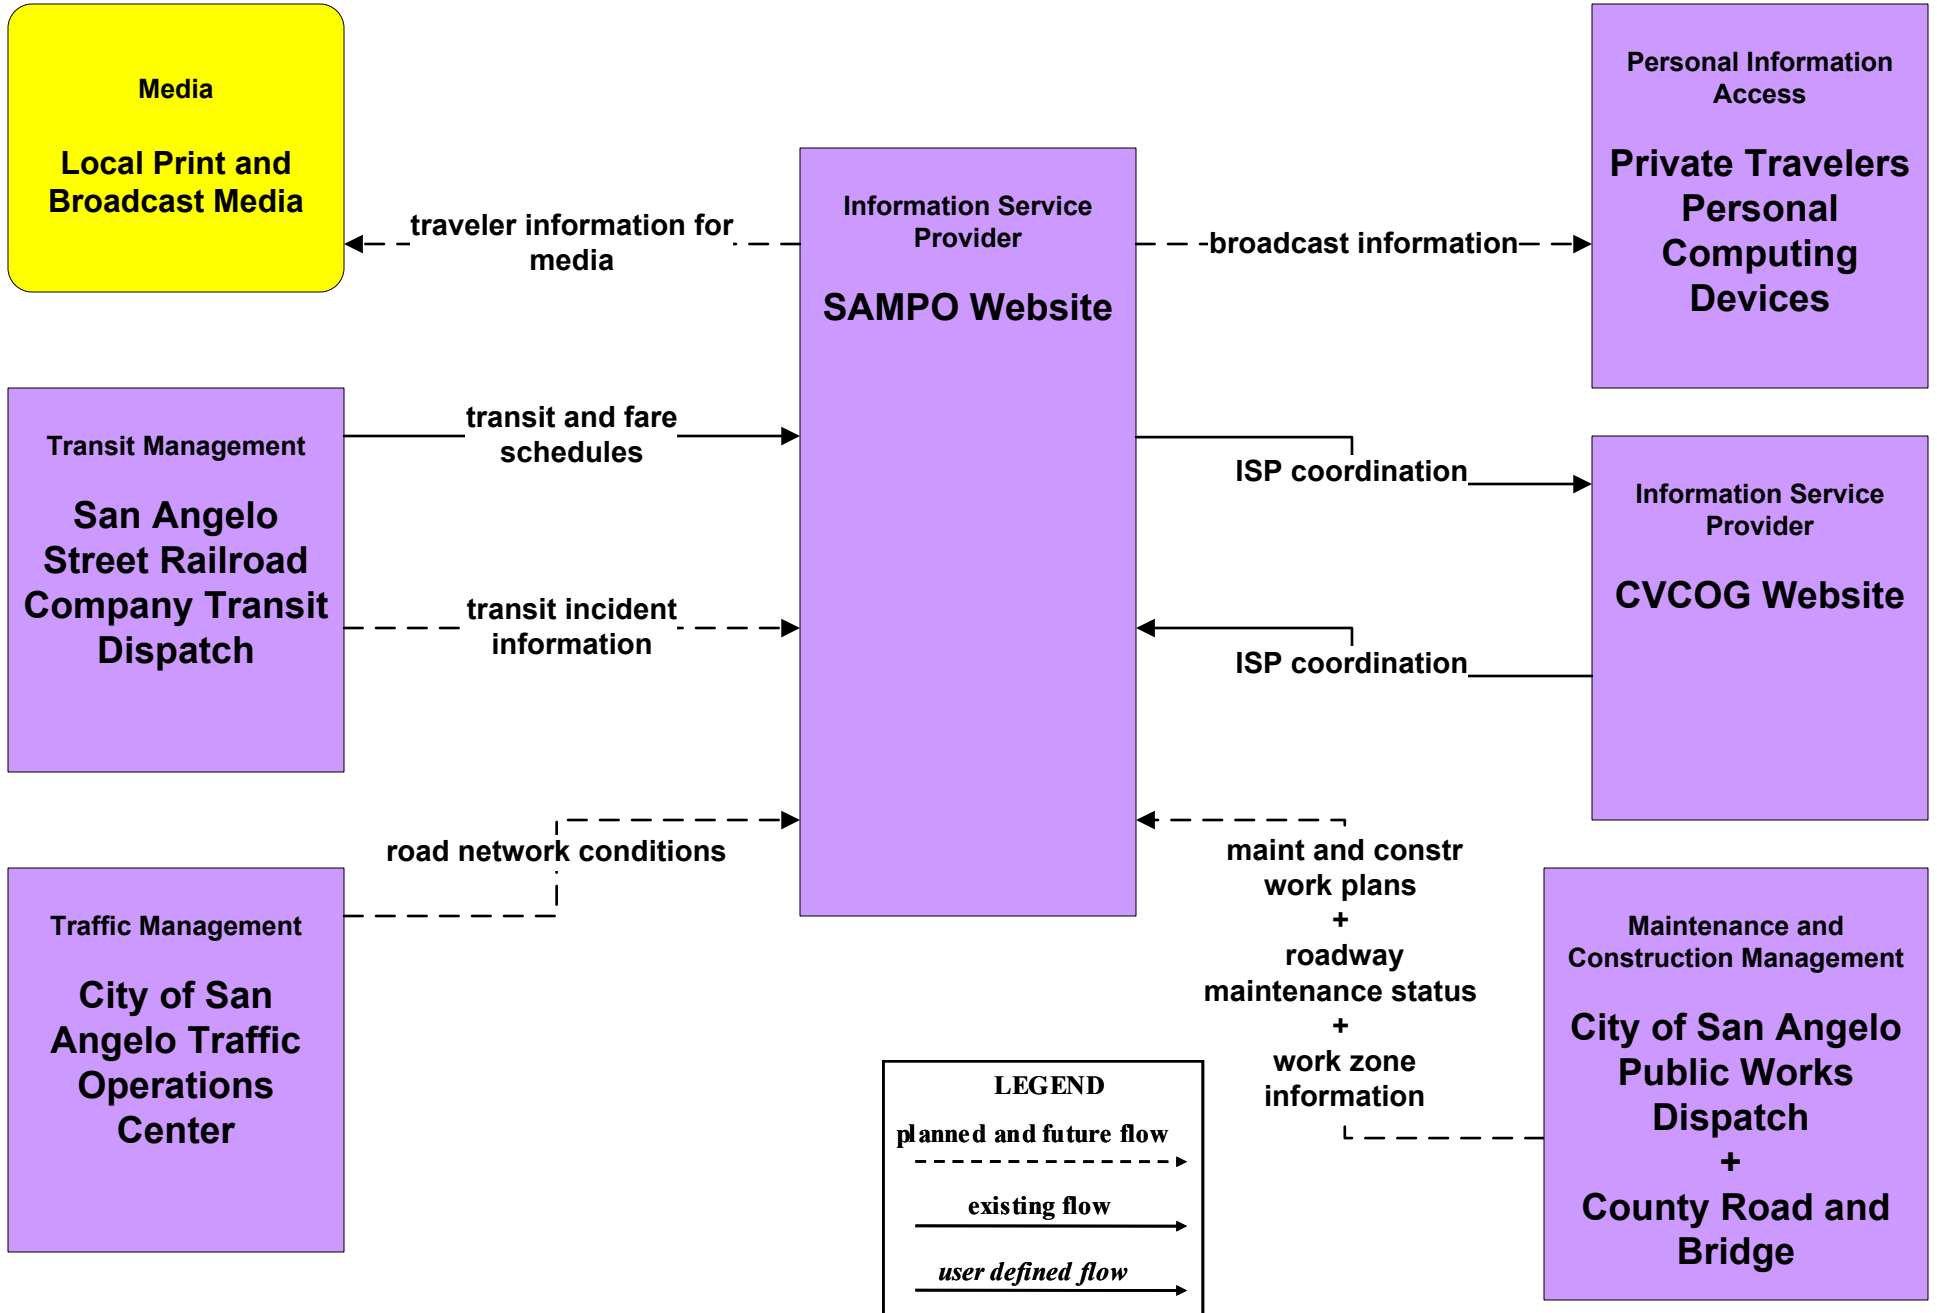

San Angelo Regional ITS Architecture

Customized Market Package Diagrams

Advanced Traveler Information Systems (ATIS)

**ATIS1 - Broadcast Traveler Information
TxDOT San Angelo District Web Page (Inputs)**

**ATIS1 - Broadcast Traveler Information
TxDOT San Angelo District Web Page (Outputs)**

**ATIS1 - Broadcast Traveler Information
City of San Angelo Website**

ATIS1 - Broadcast Traveler Information San Angelo MPO Website

**ATIS5 - ISP Based Route Guidance
TxDOT Motor Carrier Routing Information**

**ATIS5 - ISP Based Route Guidance
CVCOG Website**