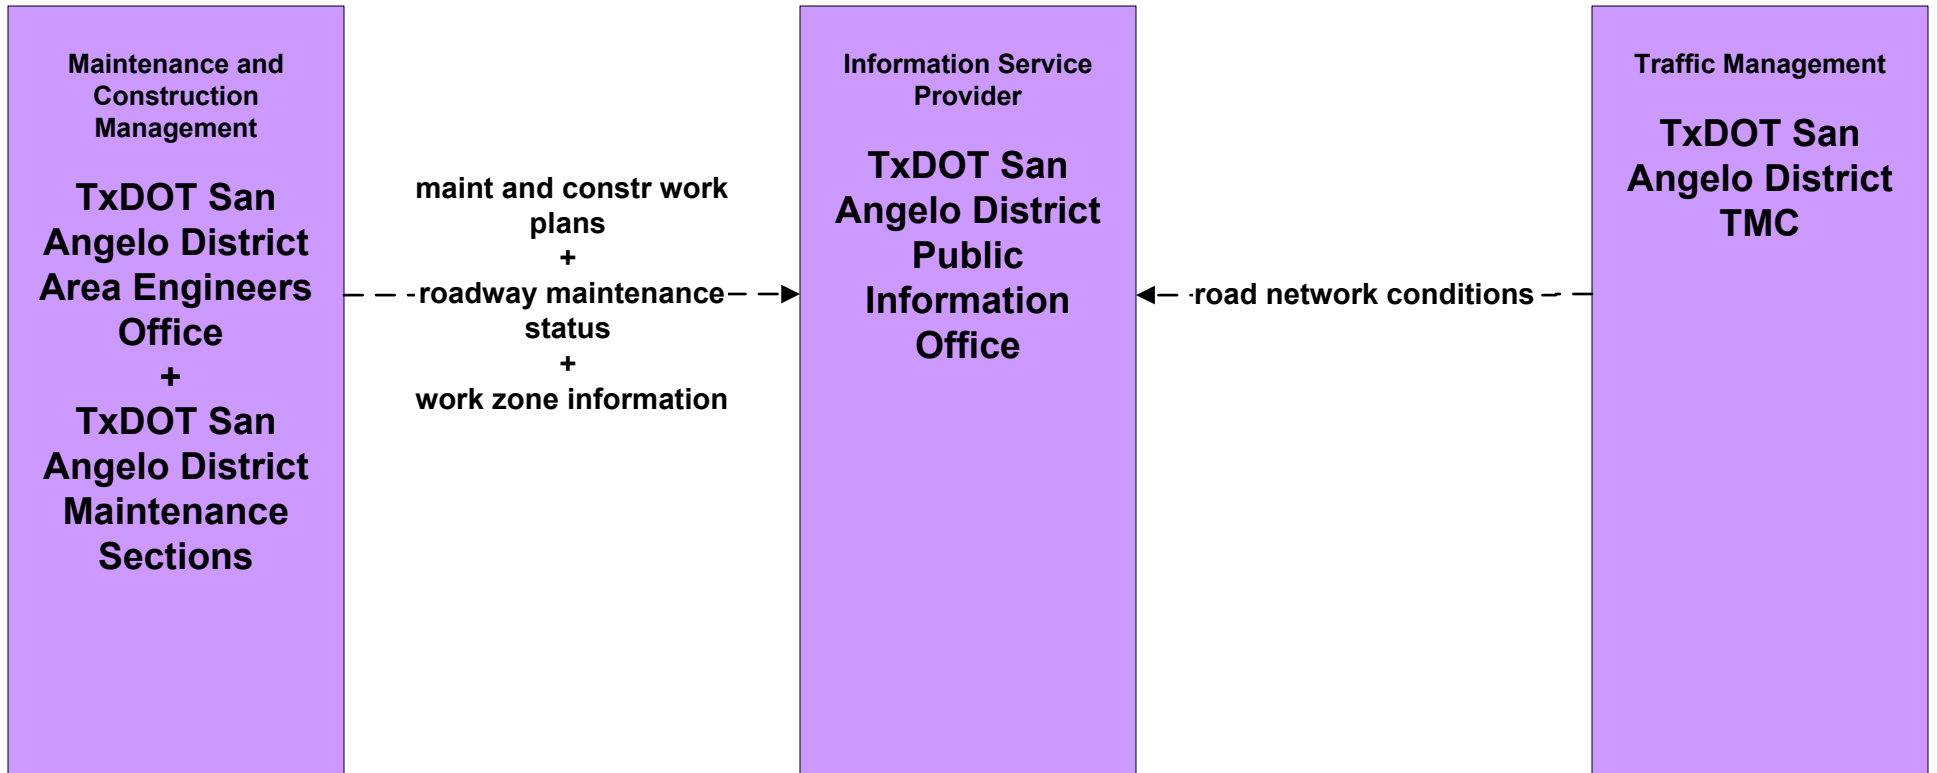

San Angelo Regional ITS Architecture

Customized Market Package Diagrams

Advanced Traveler Information Systems (ATIS)

**ATIS1 - Broadcast Traveler Information
TxDOT San Angelo District Web Page (Inputs)**

**ATIS1 - Broadcast Traveler Information
TxDOT San Angelo District Web Page (Outputs)**

**ATIS1 - Broadcast Traveler Information
City of San Angelo Website**

ATIS1 - Broadcast Traveler Information San Angelo MPO Website

**ATIS5 - ISP Based Route Guidance
TxDOT Motor Carrier Routing Information**

**ATIS5 - ISP Based Route Guidance
CVCOG Website**