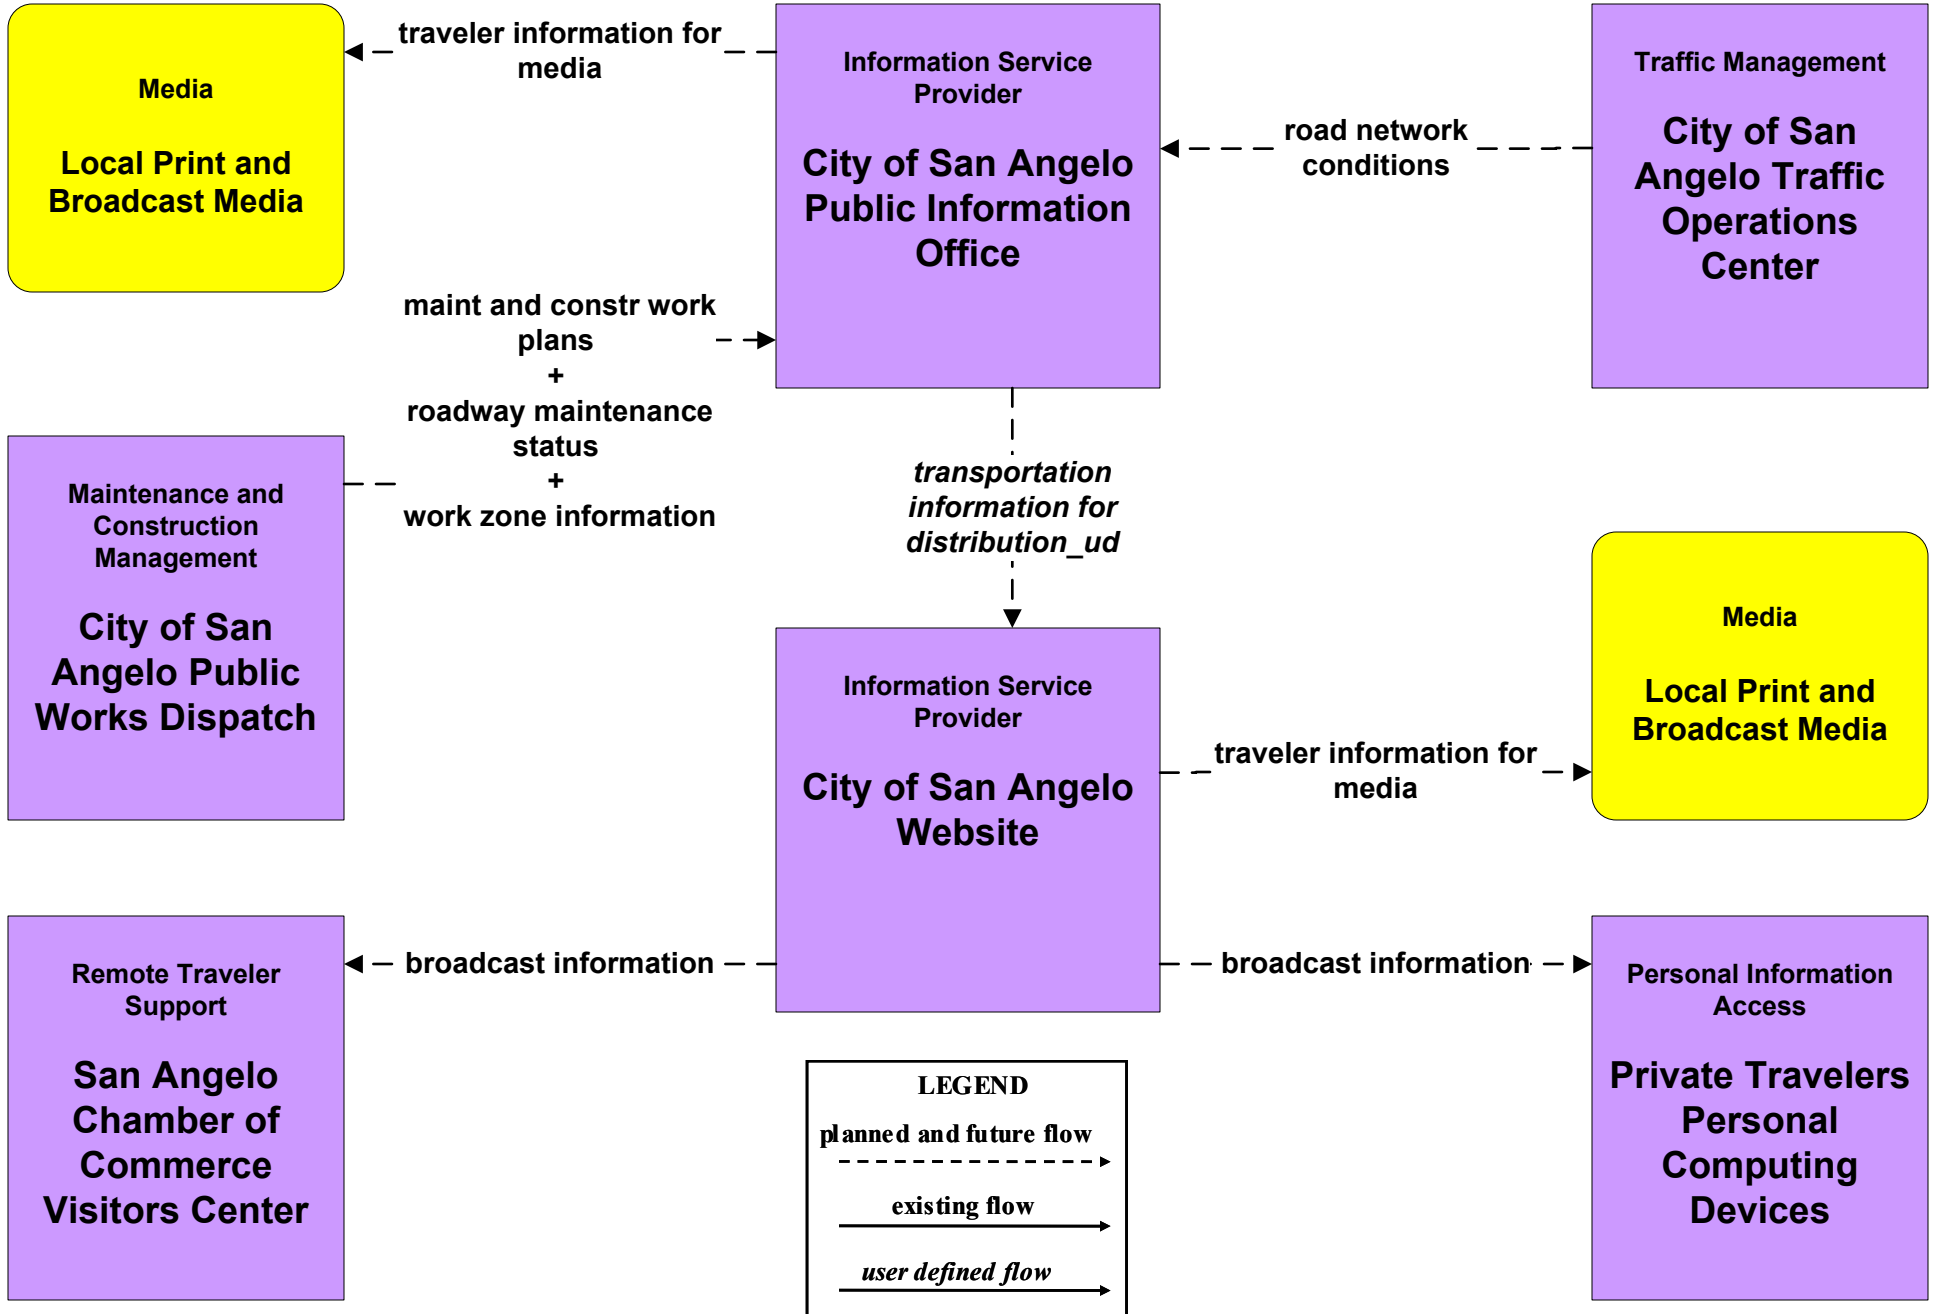

San Angelo Regional ITS Architecture

Customized Market Package Diagrams

Advanced Traveler Information Systems (ATIS)

**ATIS1 - Broadcast Traveler Information
TxDOT San Angelo District Web Page (Inputs)**

**ATIS1 - Broadcast Traveler Information
TxDOT San Angelo District Web Page (Outputs)**

**ATIS1 - Broadcast Traveler Information
City of San Angelo Website**

ATIS1 - Broadcast Traveler Information San Angelo MPO Website

**ATIS5 - ISP Based Route Guidance
TxDOT Motor Carrier Routing Information**

**ATIS5 - ISP Based Route Guidance
CVCOG Website**