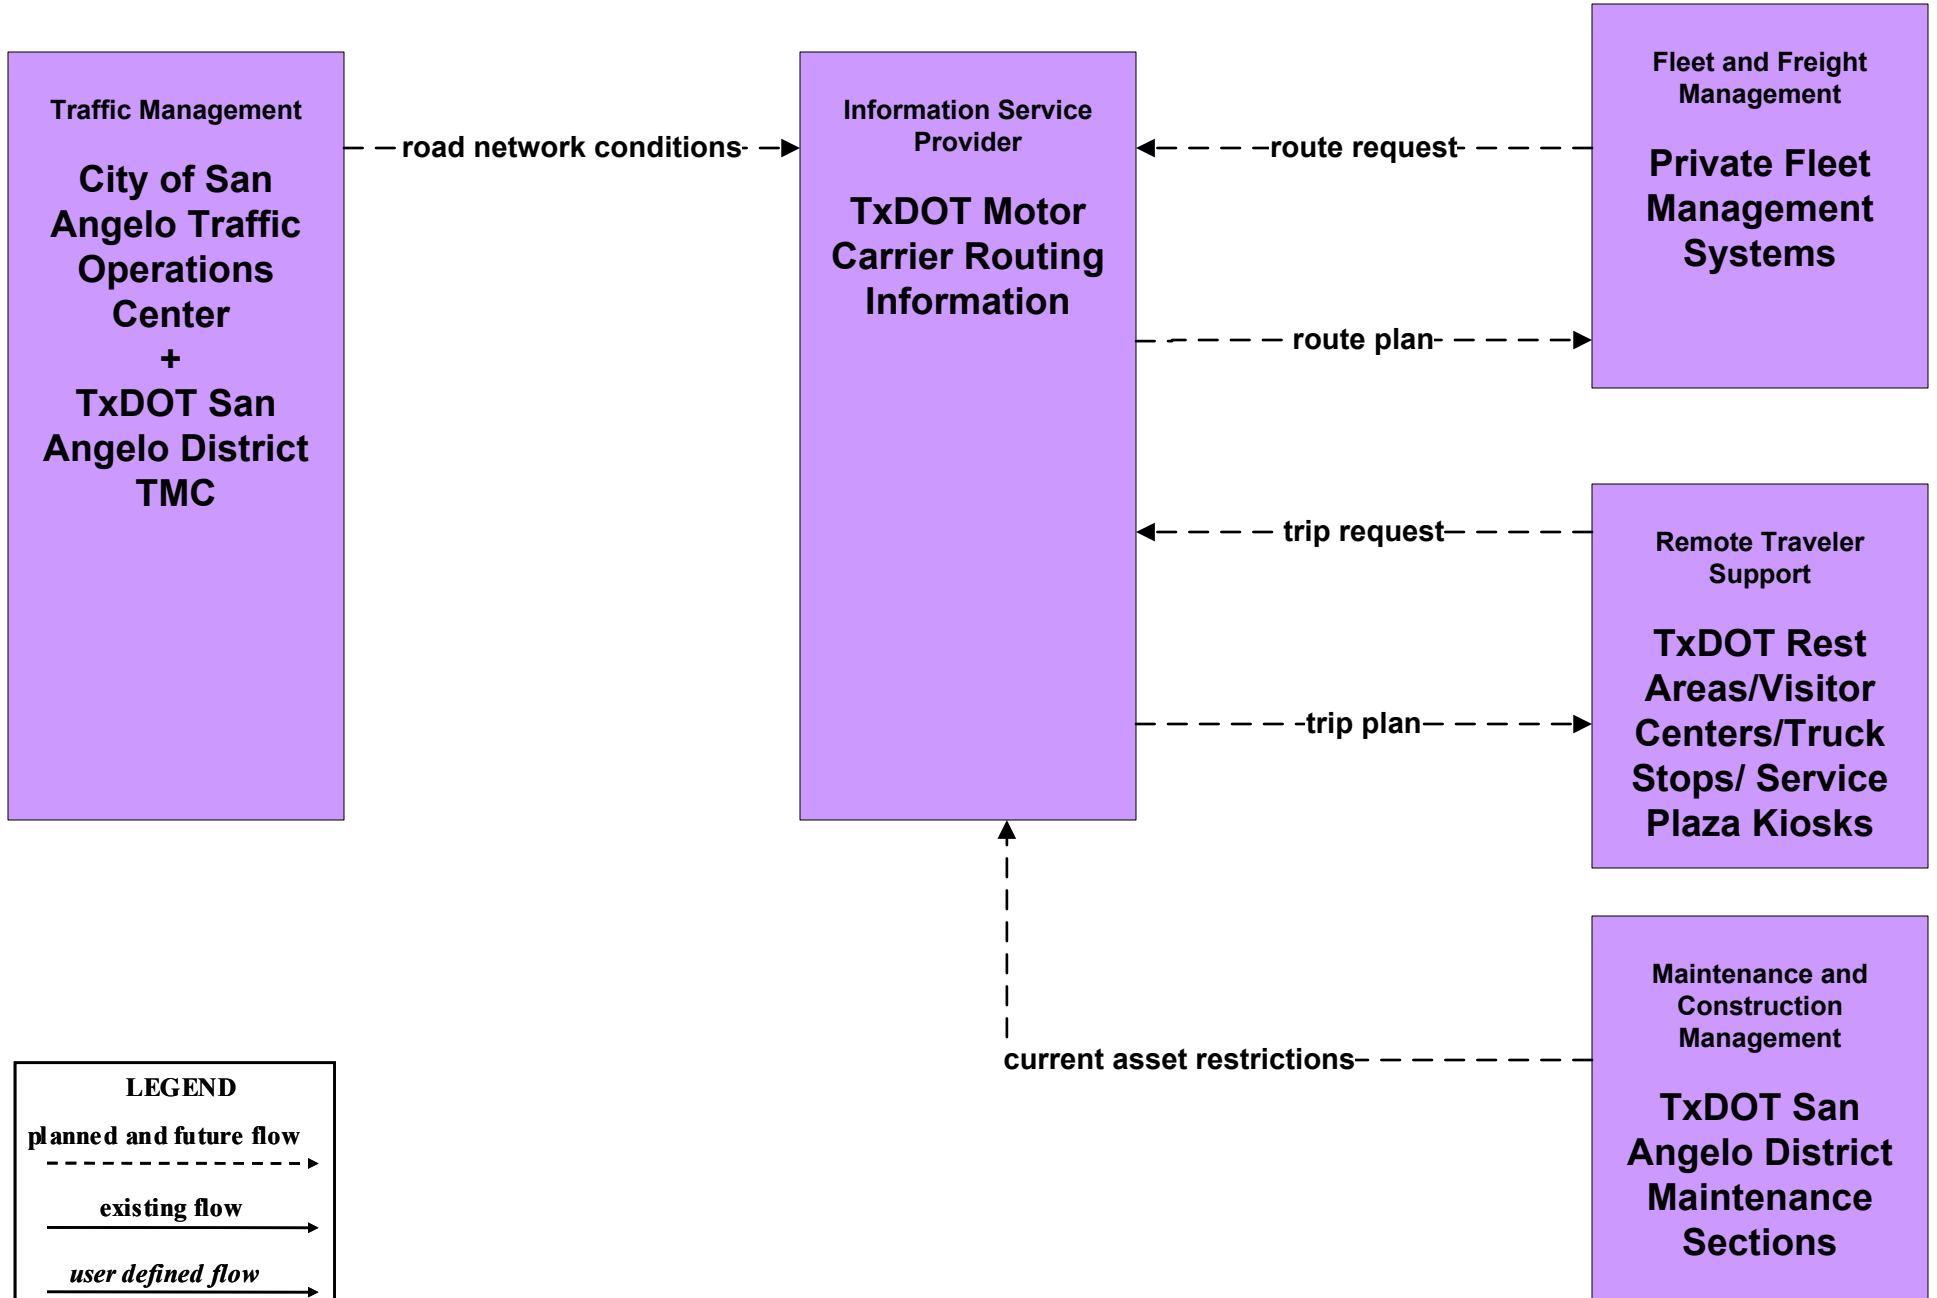

San Angelo Regional ITS Architecture

Customized Market Package Diagrams

Advanced Traveler Information Systems (ATIS)

**ATIS1 - Broadcast Traveler Information
TxDOT San Angelo District Web Page (Inputs)**

**ATIS1 - Broadcast Traveler Information
TxDOT San Angelo District Web Page (Outputs)**

**ATIS1 - Broadcast Traveler Information
City of San Angelo Website**

ATIS1 - Broadcast Traveler Information San Angelo MPO Website

**ATIS5 - ISP Based Route Guidance
TxDOT Motor Carrier Routing Information**

**ATIS5 - ISP Based Route Guidance
CVCOG Website**