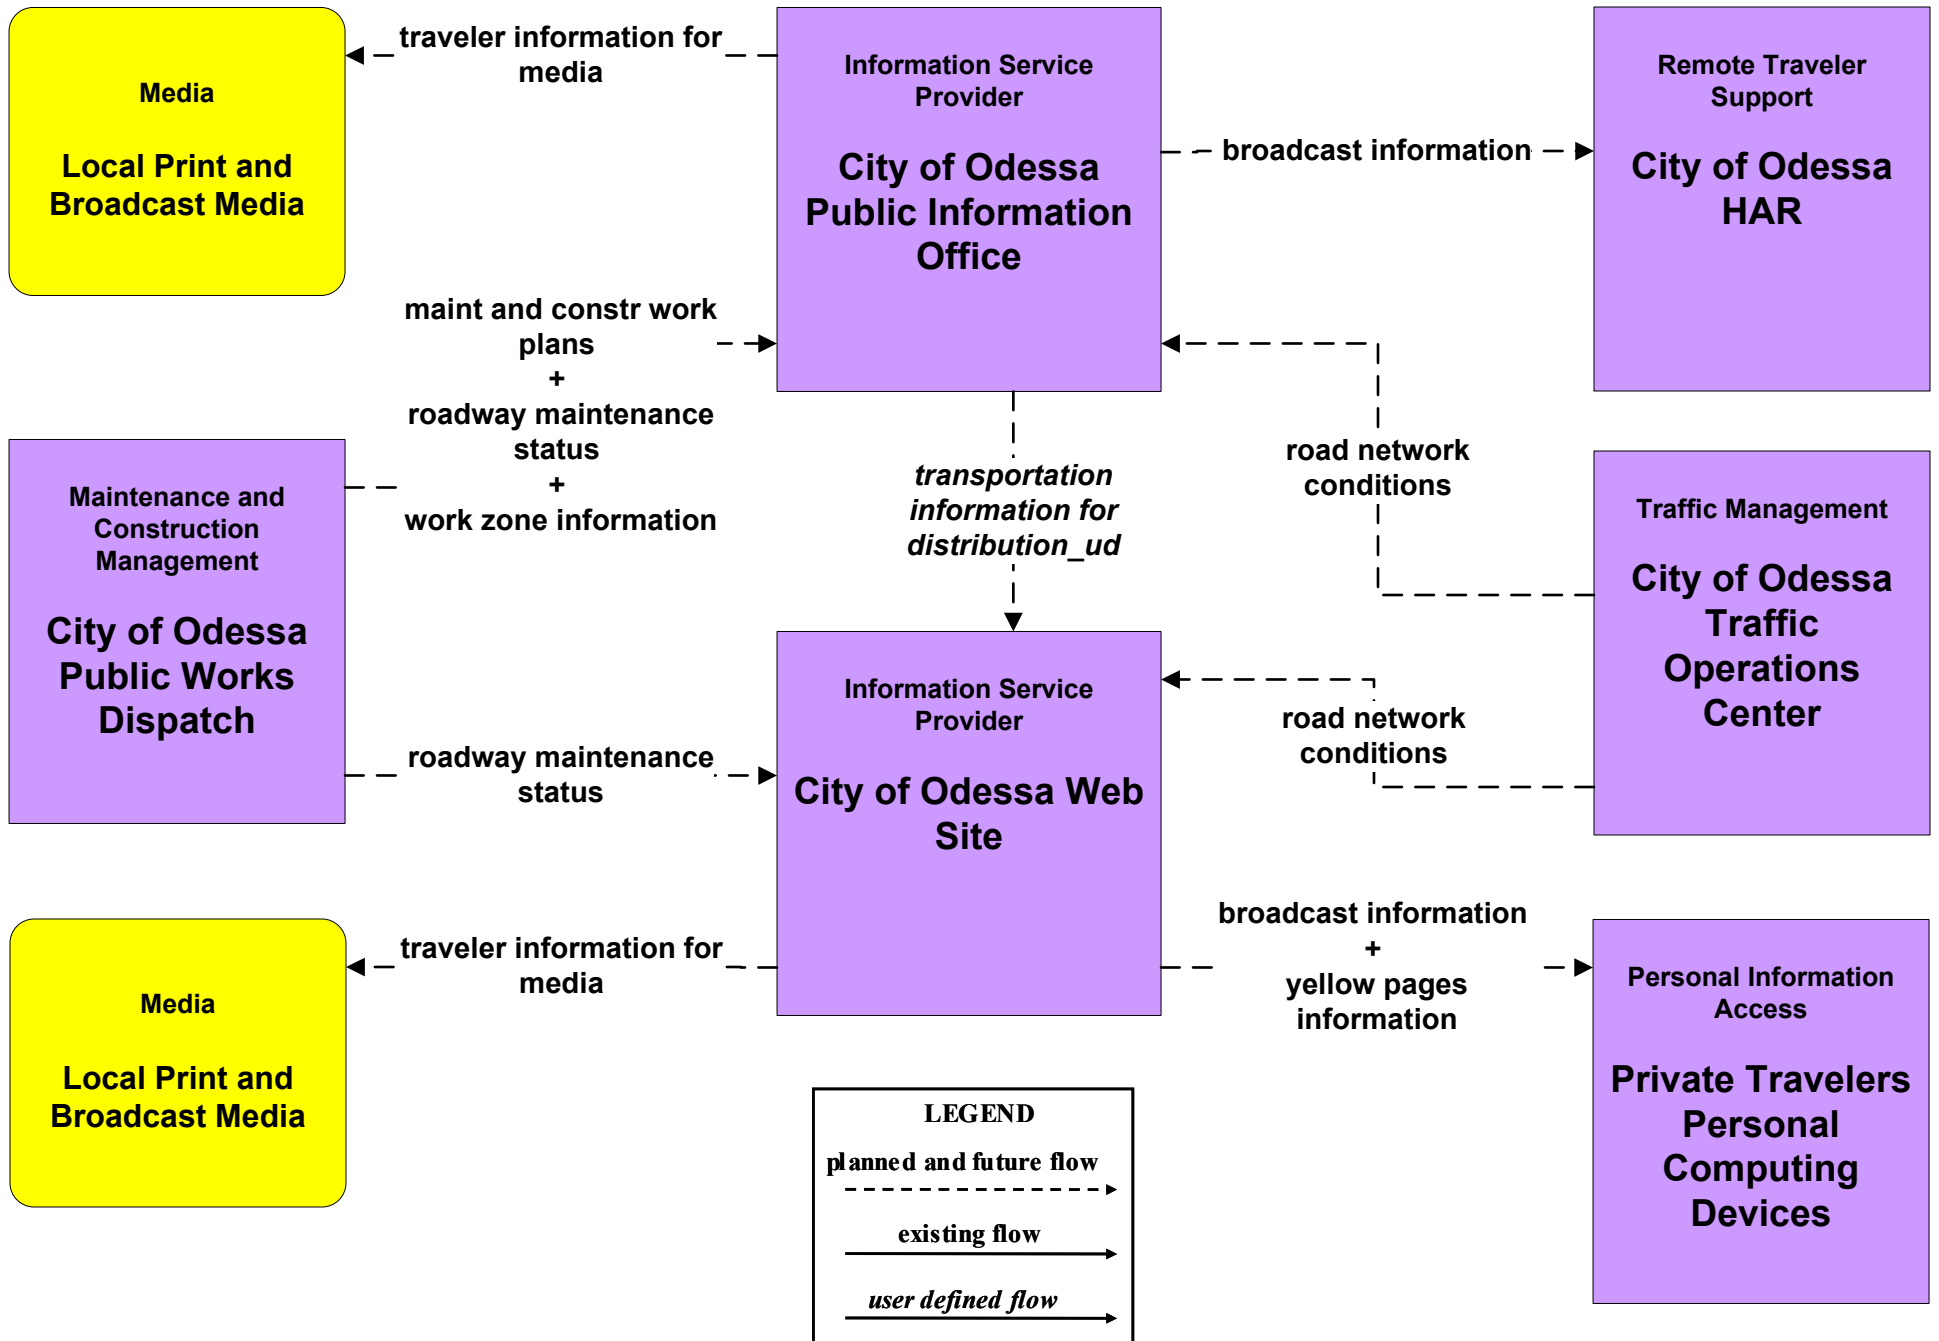

Permian Basin Regional ITS Architecture

Customized Market Package Diagrams

Advanced Traveler Information Systems (ATIS)

**ATIS1 - Broadcast Traveler Information
TxDOT Odessa District Web Page (Inputs)**

**ATIS1 - Broadcast Traveler Information
TxDOT Odessa District Web Page (Outputs)**

ATIS1 - Broadcast Traveler Information City of Odessa

ATIS1 - Broadcast Traveler Information City of Midland

ATIS2 - Interactive Traveler Information TxDOT

**ATIS5 - ISP Based Route Guidance
TxDOT Motor Carrier Routing Information**