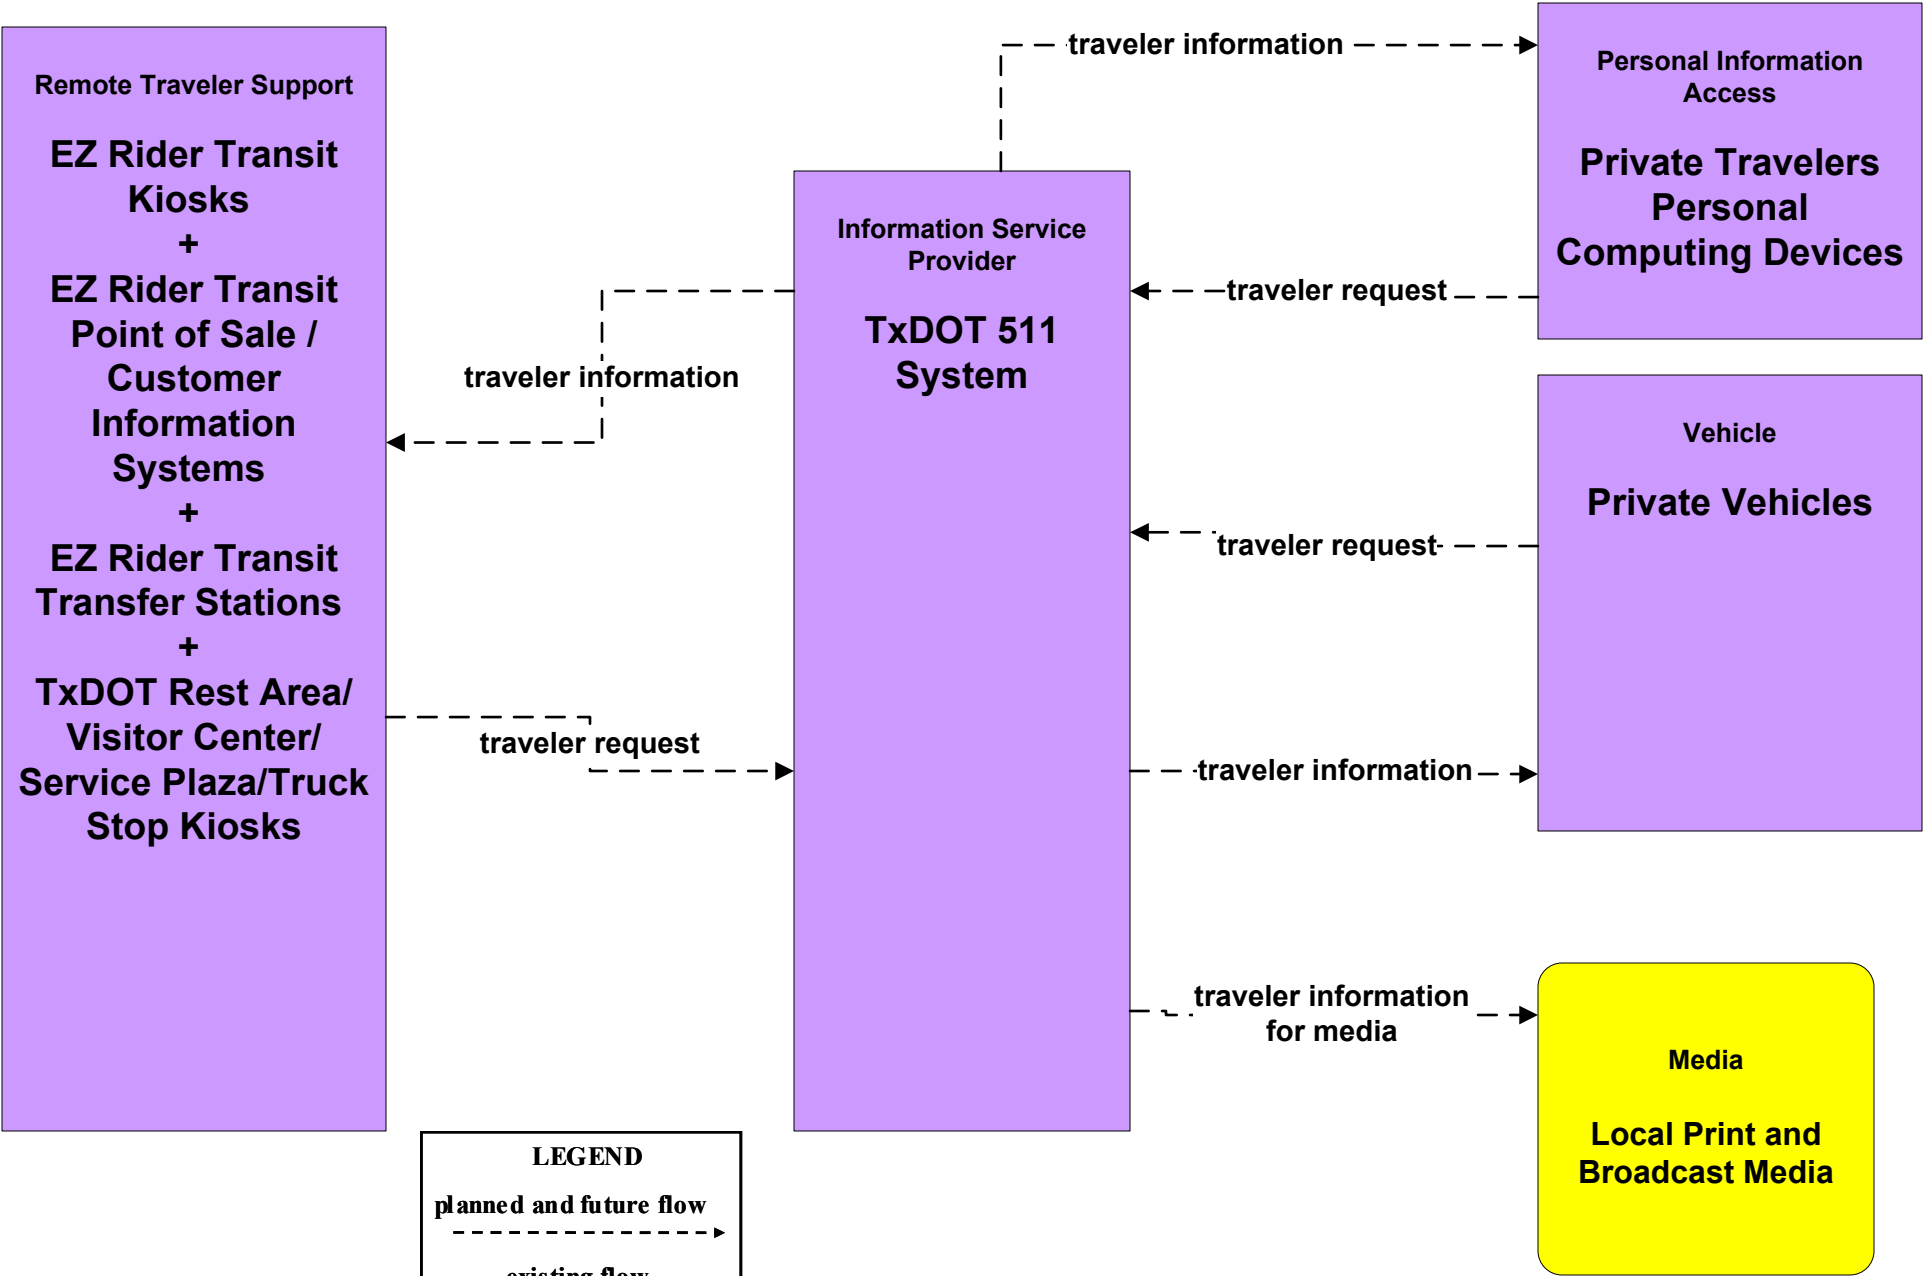

Permian Basin Regional ITS Architecture

Customized Market Package Diagrams

Advanced Traveler Information Systems (ATIS)

**ATIS1 - Broadcast Traveler Information
TxDOT Odessa District Web Page (Inputs)**

**ATIS1 - Broadcast Traveler Information
TxDOT Odessa District Web Page (Outputs)**

ATIS1 - Broadcast Traveler Information City of Odessa

ATIS1 - Broadcast Traveler Information City of Midland

ATIS2 - Interactive Traveler Information TxDOT

**ATIS5 - ISP Based Route Guidance
TxDOT Motor Carrier Routing Information**