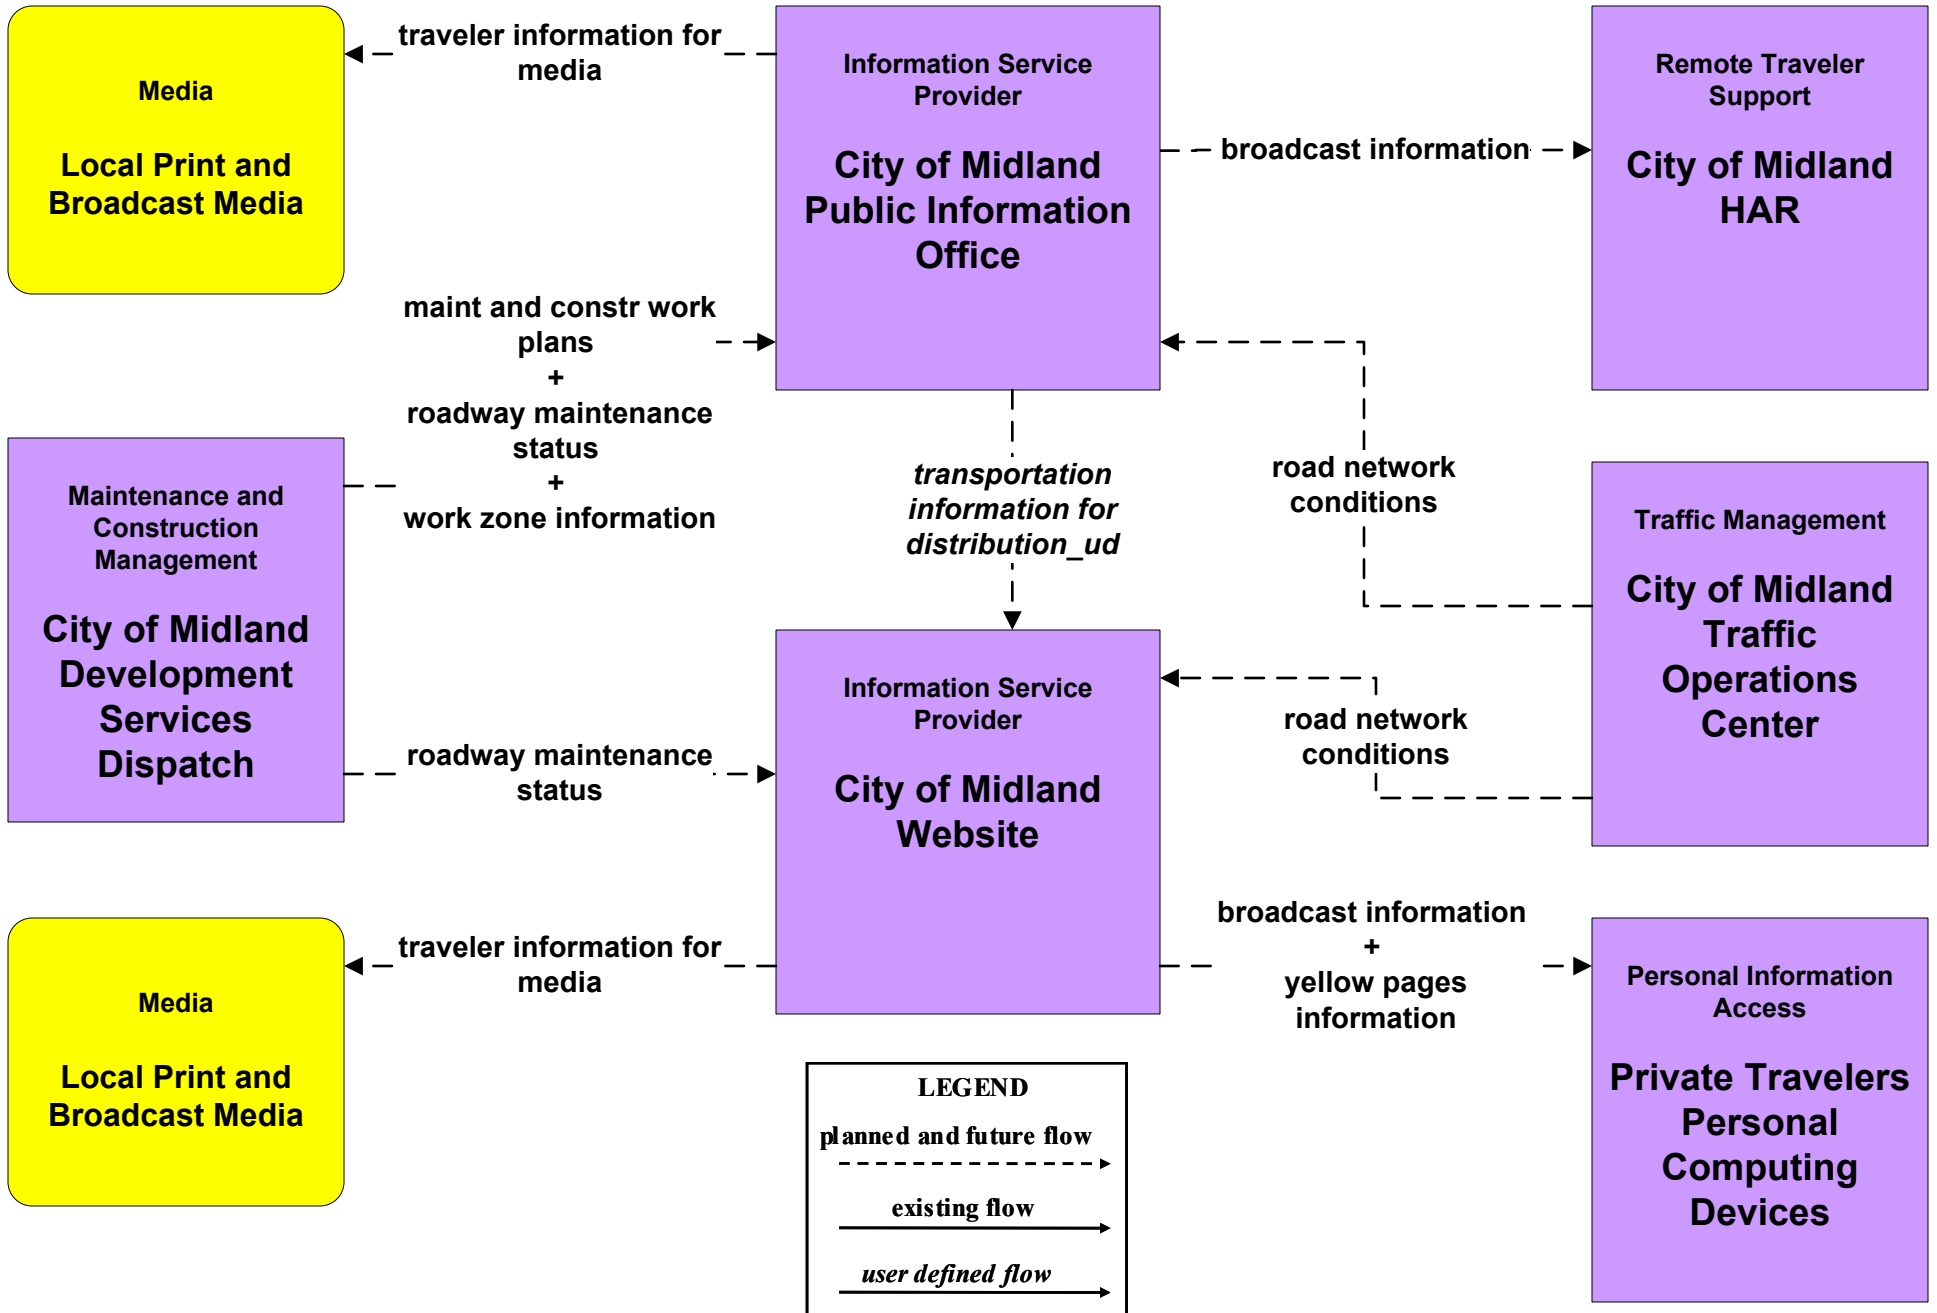

Permian Basin Regional ITS Architecture

Customized Market Package Diagrams

Advanced Traveler Information Systems (ATIS)

**ATIS1 - Broadcast Traveler Information
TxDOT Odessa District Web Page (Inputs)**

**ATIS1 - Broadcast Traveler Information
TxDOT Odessa District Web Page (Outputs)**

ATIS1 - Broadcast Traveler Information City of Odessa

ATIS1 - Broadcast Traveler Information City of Midland

ATIS2 - Interactive Traveler Information TxDOT

**ATIS5 - ISP Based Route Guidance
TxDOT Motor Carrier Routing Information**