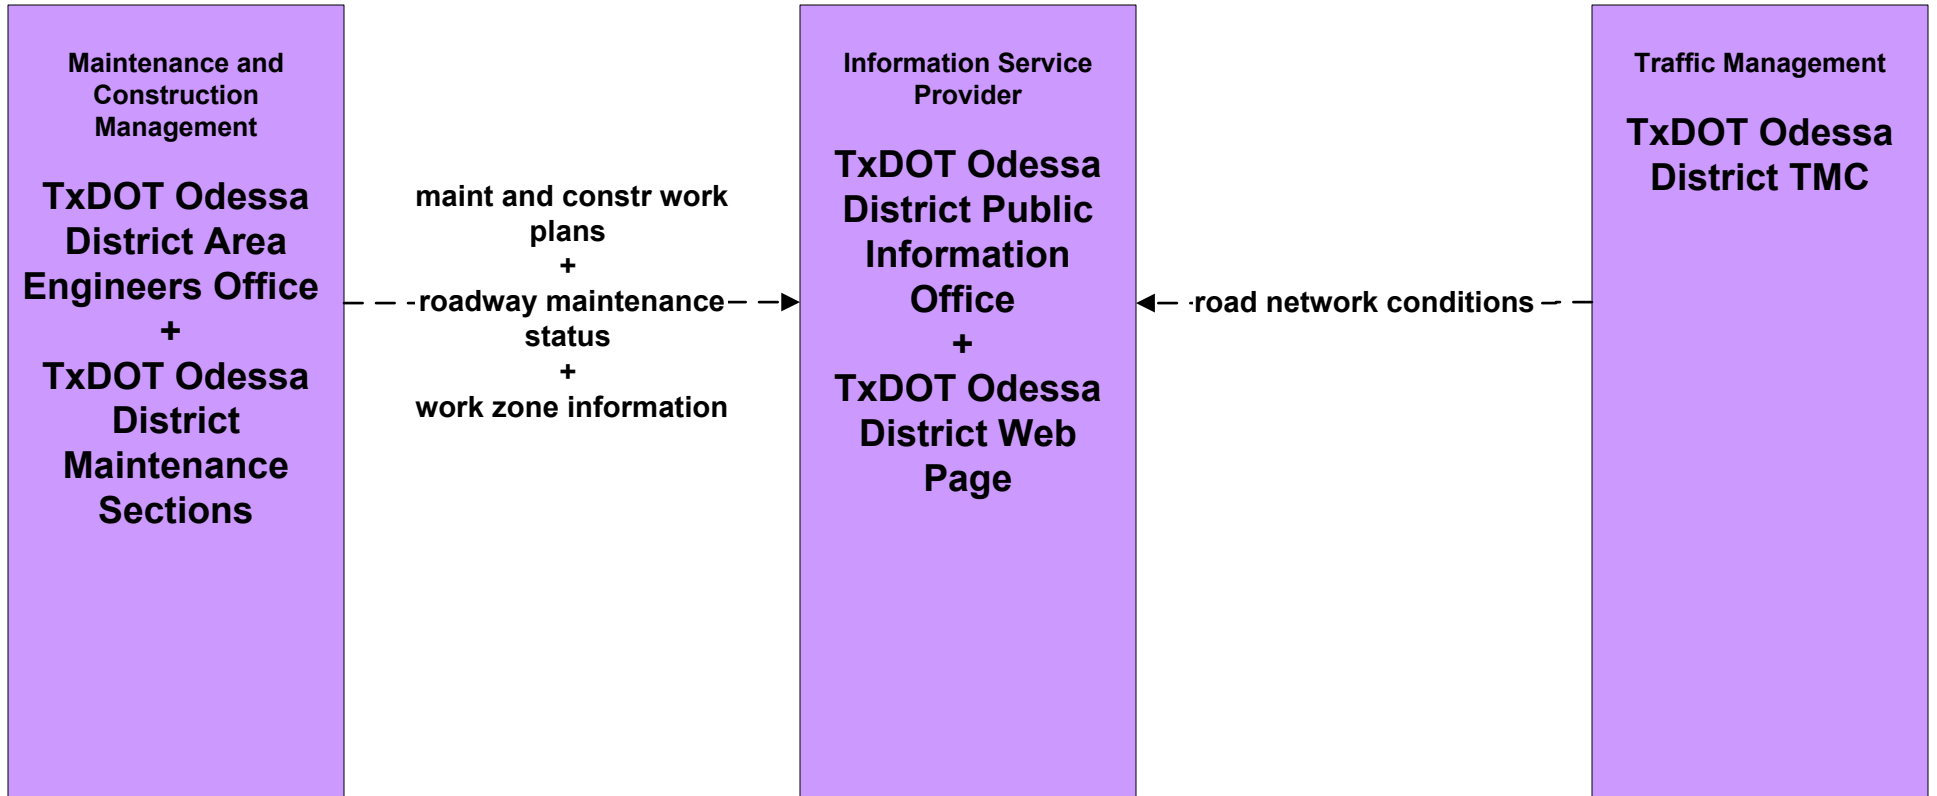

Permian Basin Regional ITS Architecture

Customized Market Package Diagrams

Advanced Traveler Information Systems (ATIS)

**ATIS1 - Broadcast Traveler Information
TxDOT Odessa District Web Page (Inputs)**

**ATIS1 - Broadcast Traveler Information
TxDOT Odessa District Web Page (Outputs)**

ATIS1 - Broadcast Traveler Information City of Odessa

ATIS1 - Broadcast Traveler Information City of Midland

ATIS2 - Interactive Traveler Information TxDOT

**ATIS5 - ISP Based Route Guidance
TxDOT Motor Carrier Routing Information**