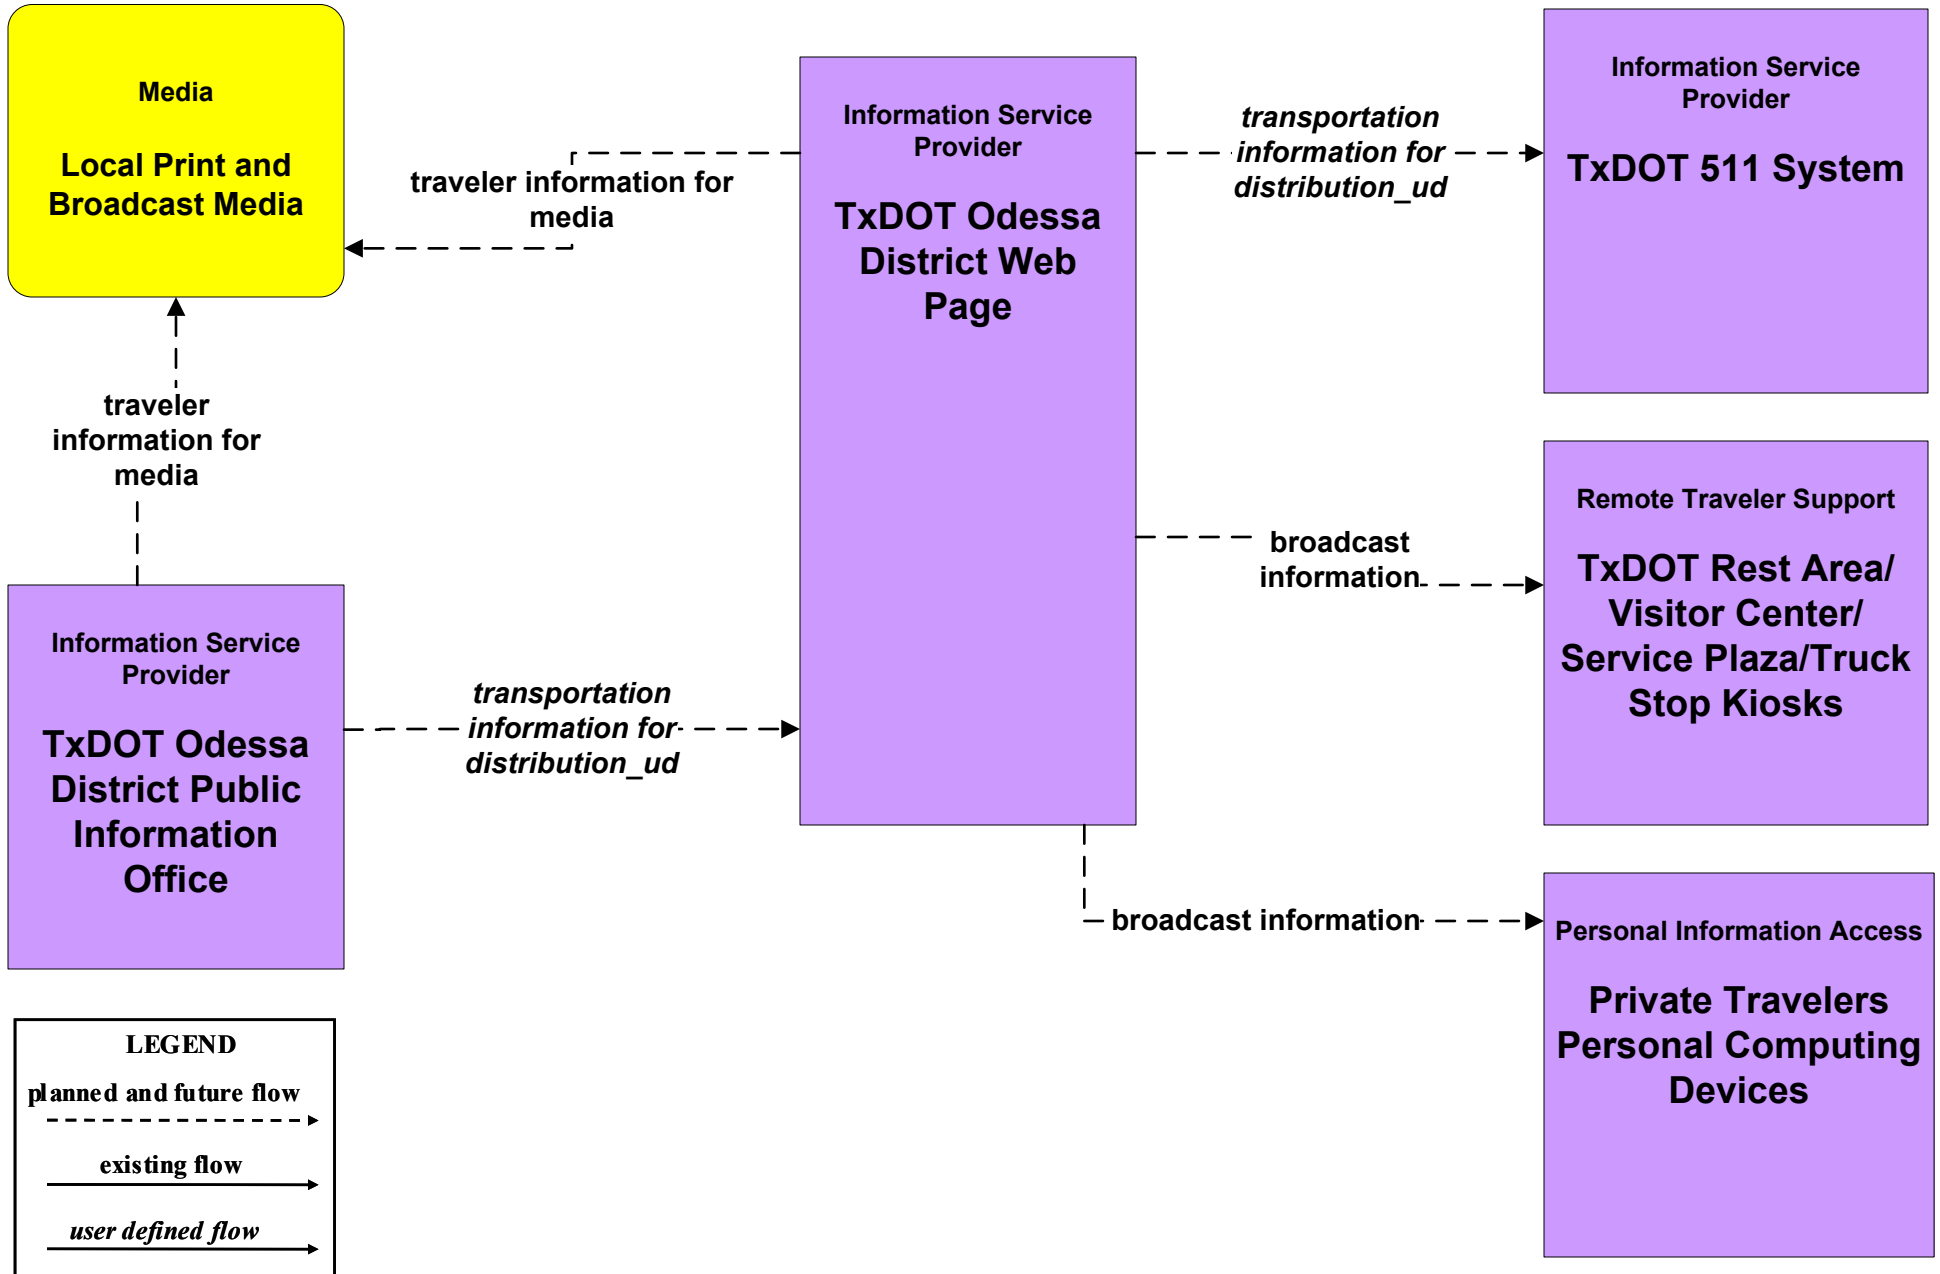

Permian Basin Regional ITS Architecture

Customized Market Package Diagrams

Advanced Traveler Information Systems (ATIS)

**ATIS1 - Broadcast Traveler Information
TxDOT Odessa District Web Page (Inputs)**

**ATIS1 - Broadcast Traveler Information
TxDOT Odessa District Web Page (Outputs)**

ATIS1 - Broadcast Traveler Information City of Odessa

ATIS1 - Broadcast Traveler Information City of Midland

ATIS2 - Interactive Traveler Information TxDOT

**ATIS5 - ISP Based Route Guidance
TxDOT Motor Carrier Routing Information**