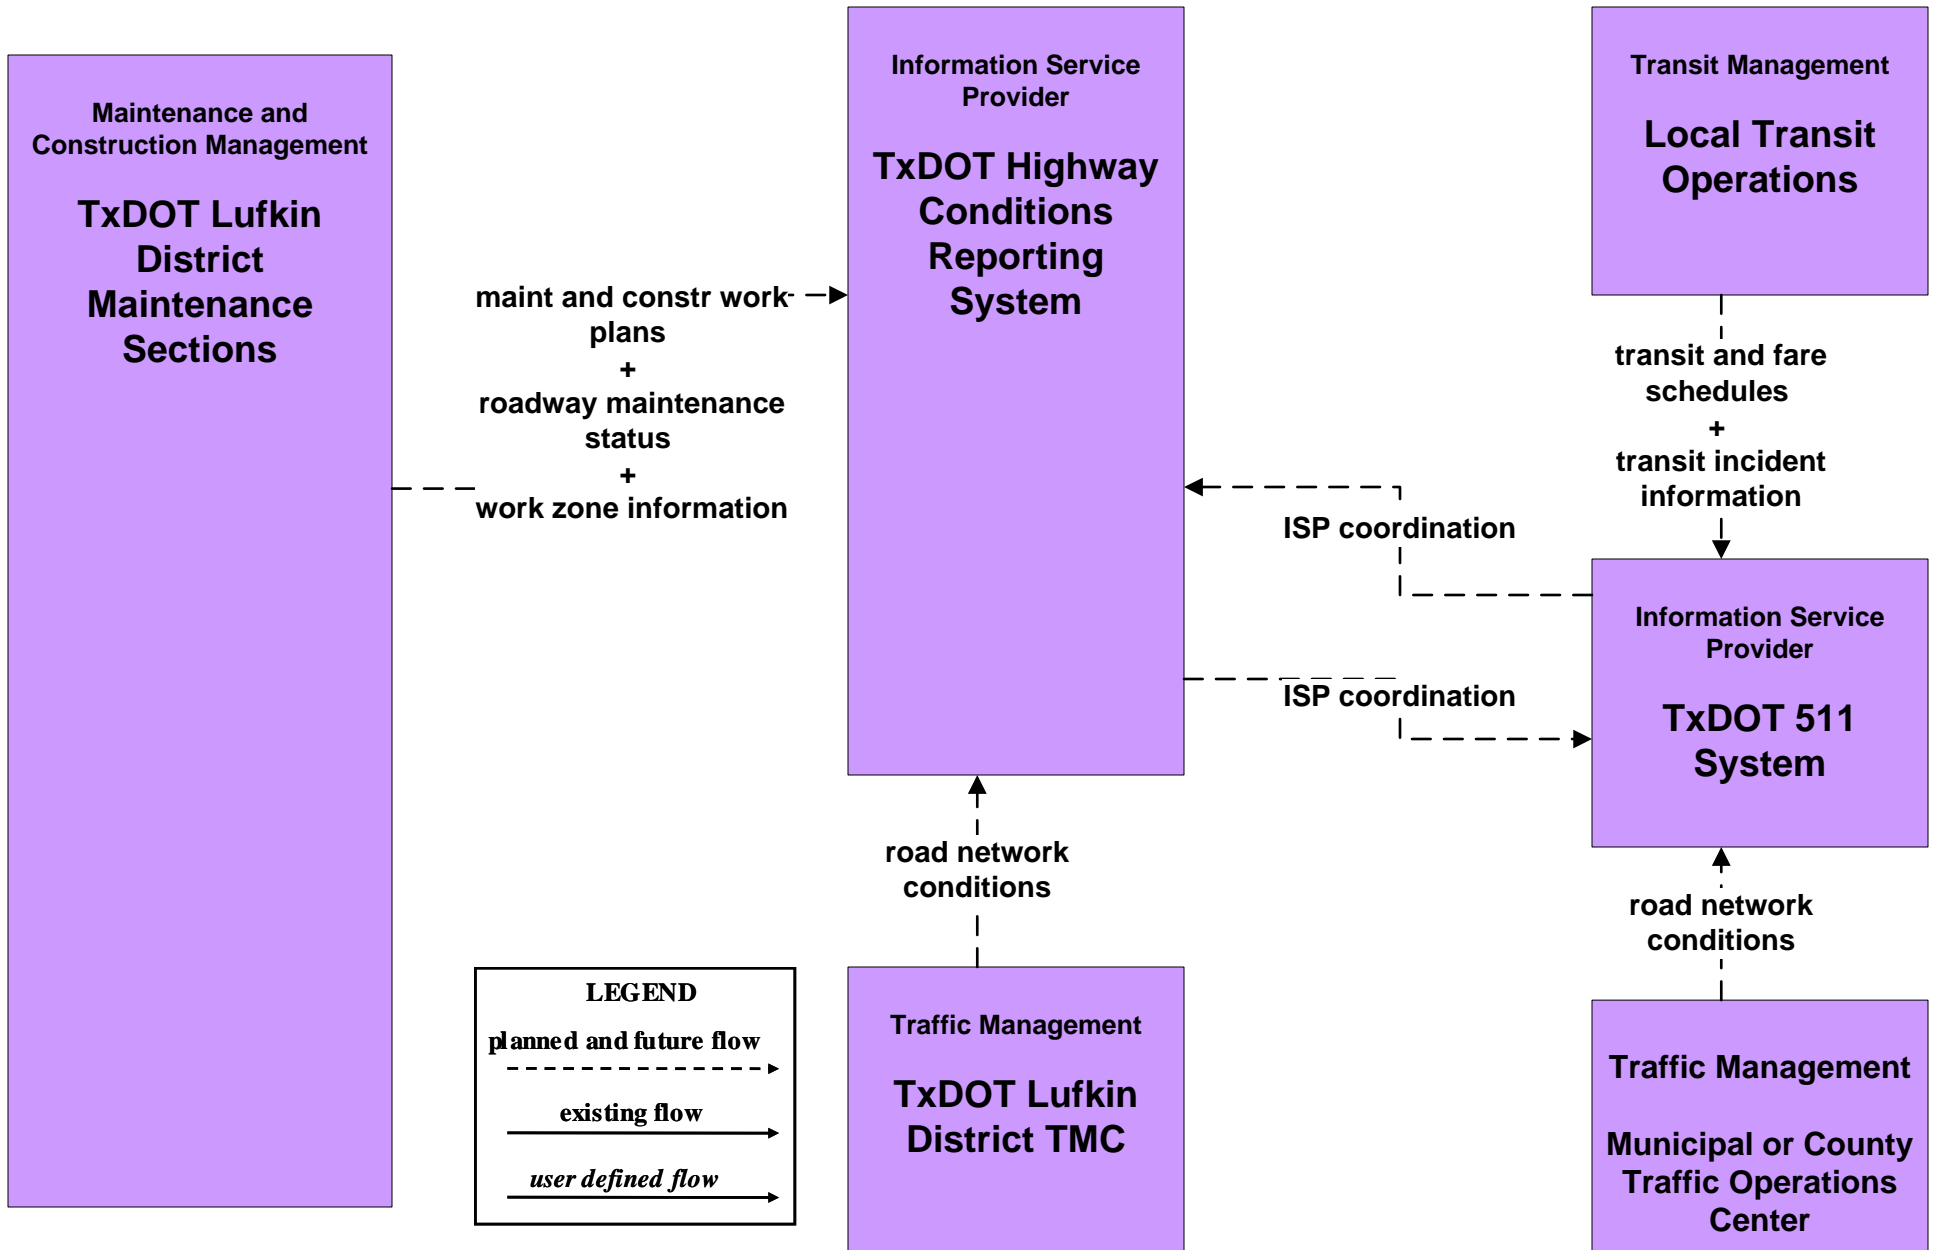

Lufkin Regional ITS Architecture

Customized Market Package Diagrams

Advanced Traveler Information Systems (ATIS)

ATIS1 - Broadcast Traveler Information TxDOT HCRS (Inputs)

**ATIS1 - Broadcast Traveler Information
TxDOT 511 System or TxDOT HCRS (Outputs)**

**ATIS5 - ISP Based Route Guidance
TxDOT Motor Carrier Routing Information**