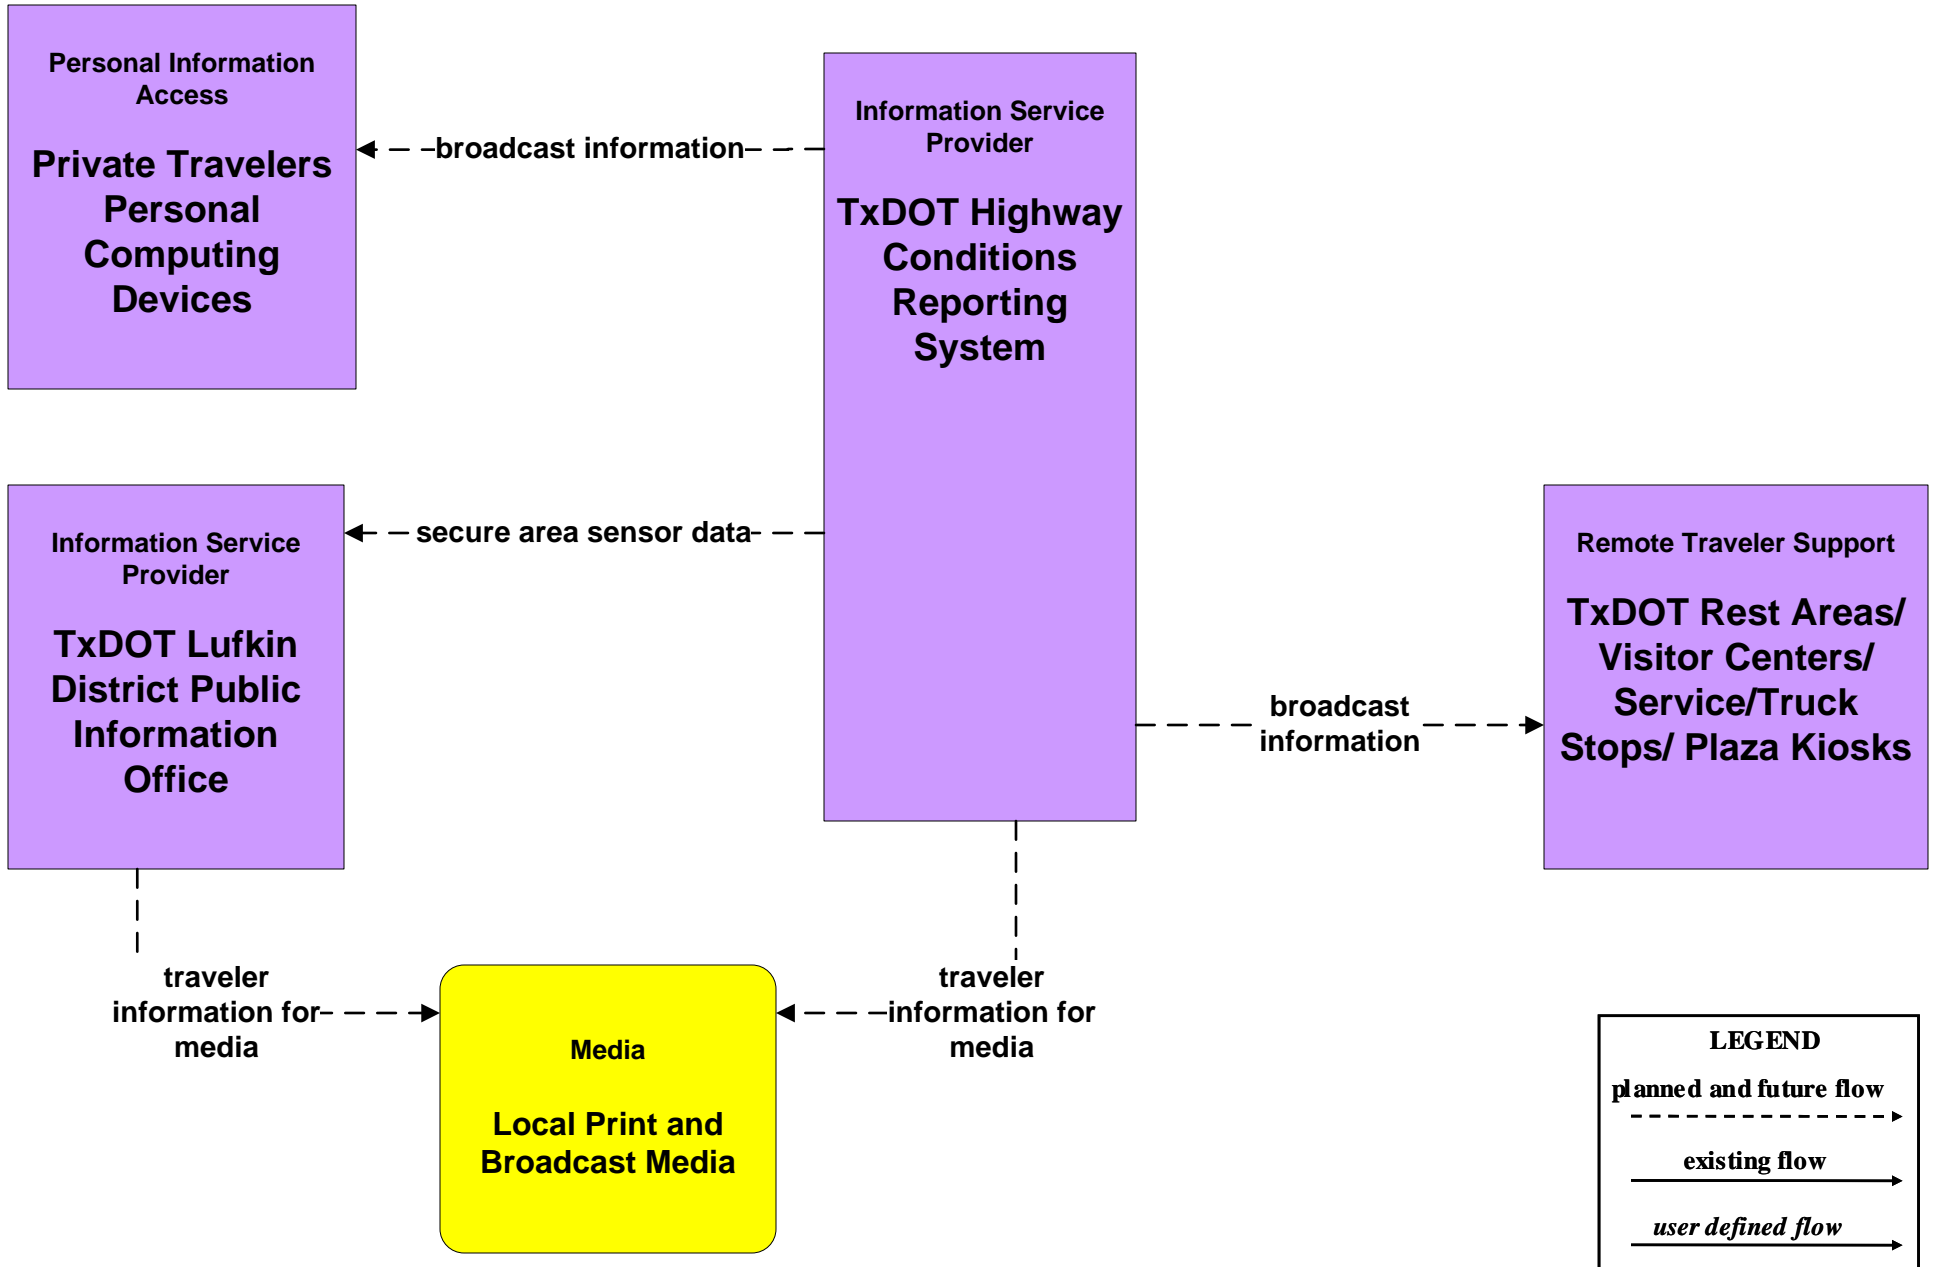

Lufkin Regional ITS Architecture

Customized Market Package Diagrams

Advanced Traveler Information Systems (ATIS)

ATIS1 - Broadcast Traveler Information TxDOT HCRS (Inputs)

**ATIS1 - Broadcast Traveler Information
TxDOT 511 System or TxDOT HCRS (Outputs)**

**ATIS5 - ISP Based Route Guidance
TxDOT Motor Carrier Routing Information**