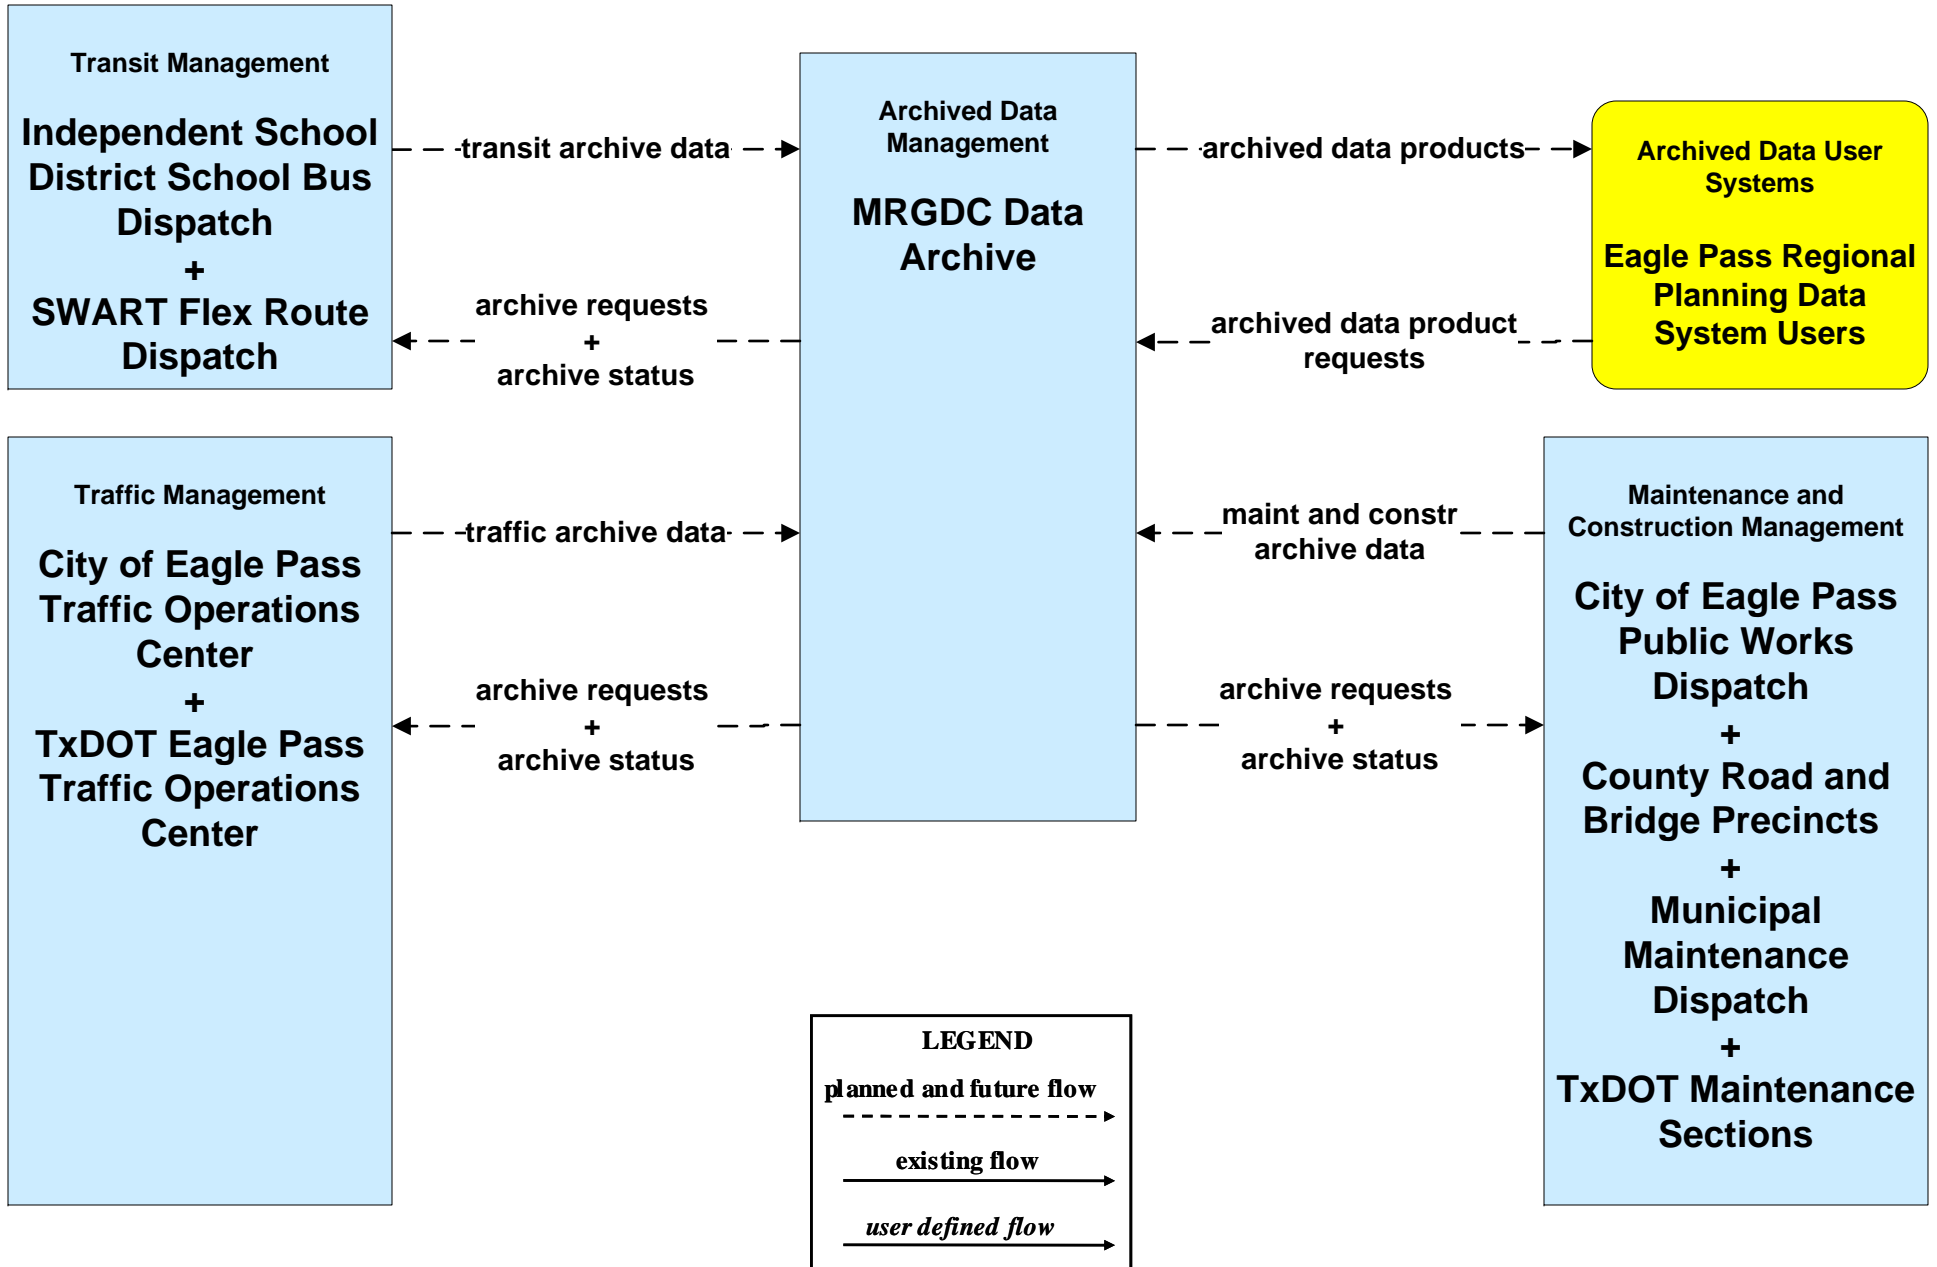

**AD1 - ITS Data Mart
TxDOT Laredo Archive**

**AD1 - ITS Data Mart
TxDOT Crash Record Information System**

LEGEND

planned and future flow
- - - - ->

existing flow
—————>

user defined flow
—————>

**AD2 - ITS Data Warehouse
MRGDC Data Archive**

**AD2 - ITS Data Warehouse
City of Eagle Pass Asset Inventory**