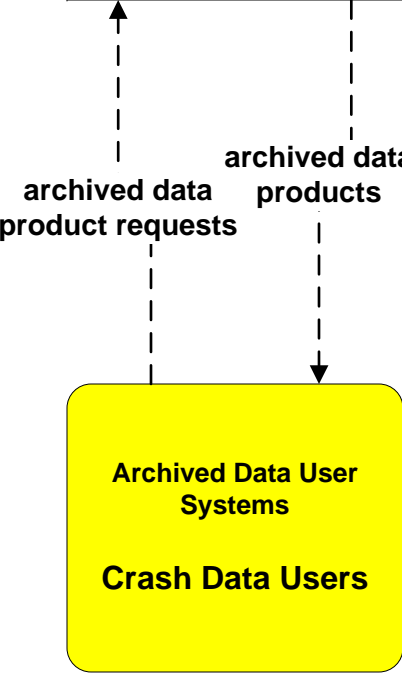

**AD1 - ITS Data Mart
TxDOT Laredo Archive**

**AD1 - ITS Data Mart
TxDOT Crash Record Information System**

LEGEND

planned and future flow
- - - - ->

existing flow
—————>

user defined flow
—————>

**AD2 - ITS Data Warehouse
MRGDC Data Archive**