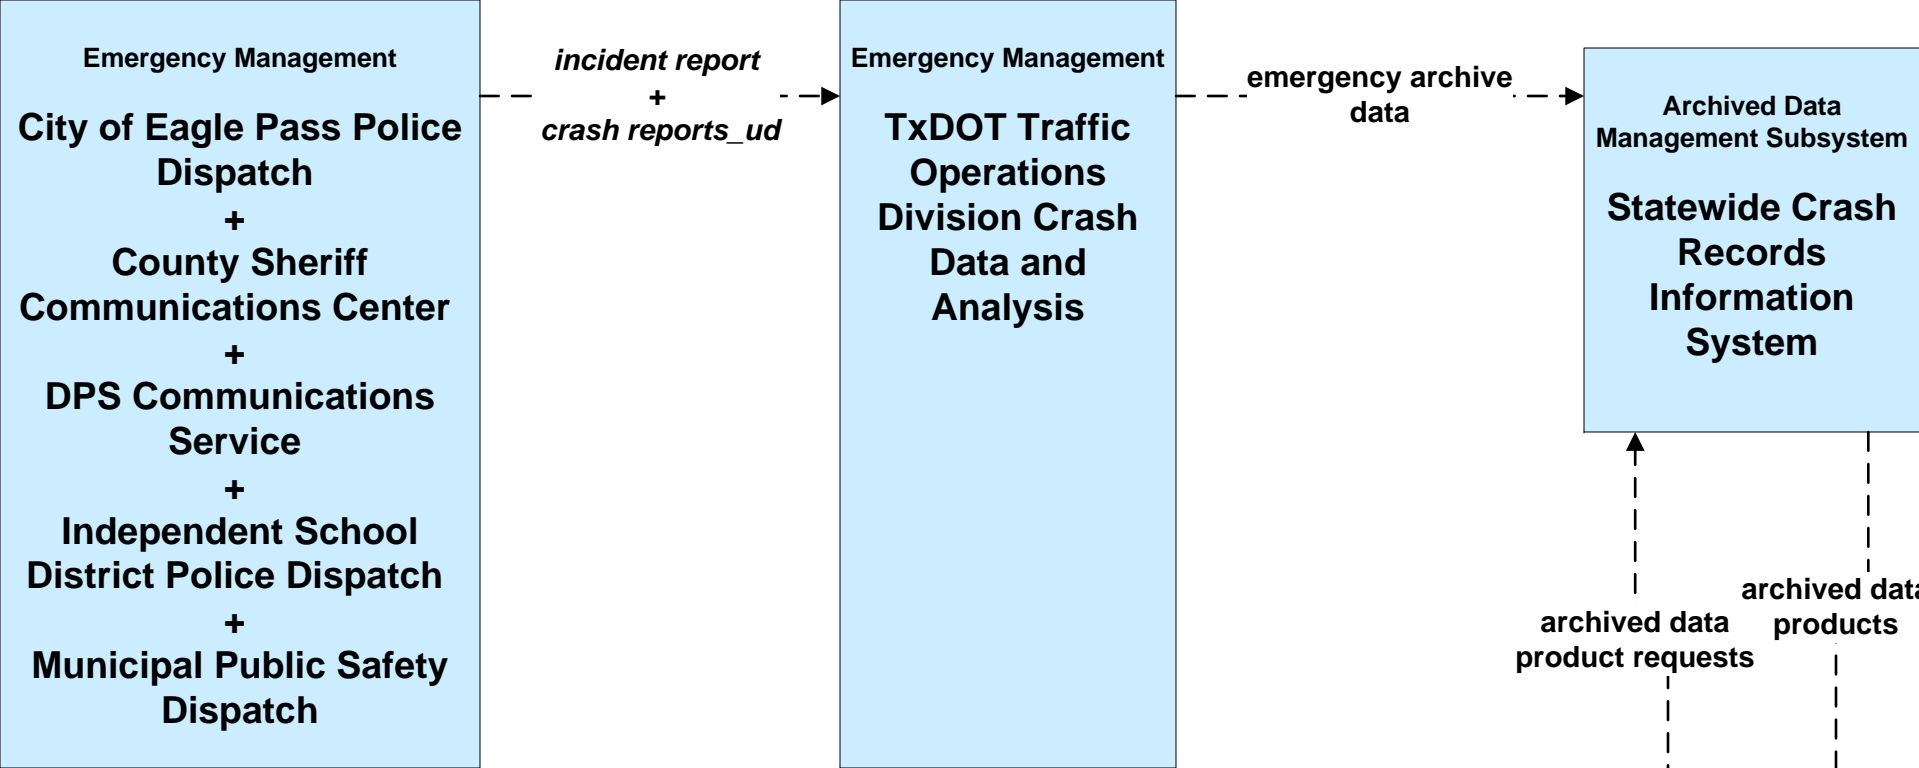

**AD1 - ITS Data Mart
TxDOT Laredo Archive**

**AD1 - ITS Data Mart
TxDOT Crash Record Information System**

LEGEND

planned and future flow
- - - - ->

existing flow
—————>

user defined flow
—————>

**AD2 - ITS Data Warehouse
MRGDC Data Archive**

**AD2 - ITS Data Warehouse
City of Eagle Pass Asset Inventory**