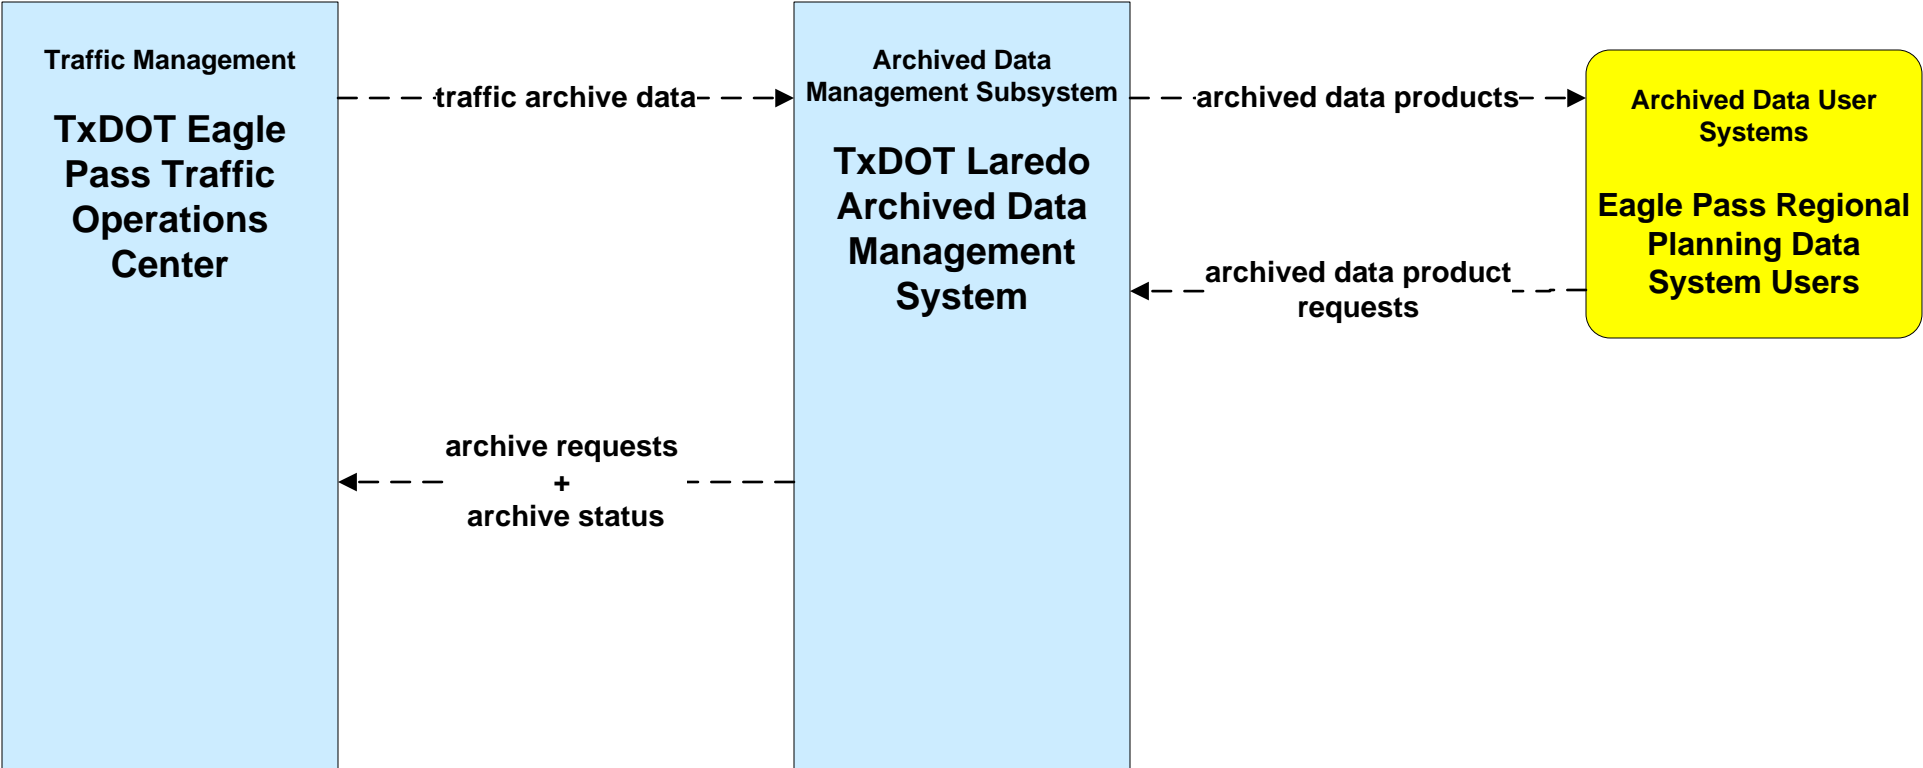

**AD1 - ITS Data Mart
TxDOT Laredo Archive**

**AD1 - ITS Data Mart
TxDOT Crash Record Information System**

LEGEND

planned and future flow
- - - - ->

existing flow
—————>

user defined flow
—————>

**AD2 - ITS Data Warehouse
MRGDC Data Archive**

**AD2 - ITS Data Warehouse
City of Eagle Pass Asset Inventory**