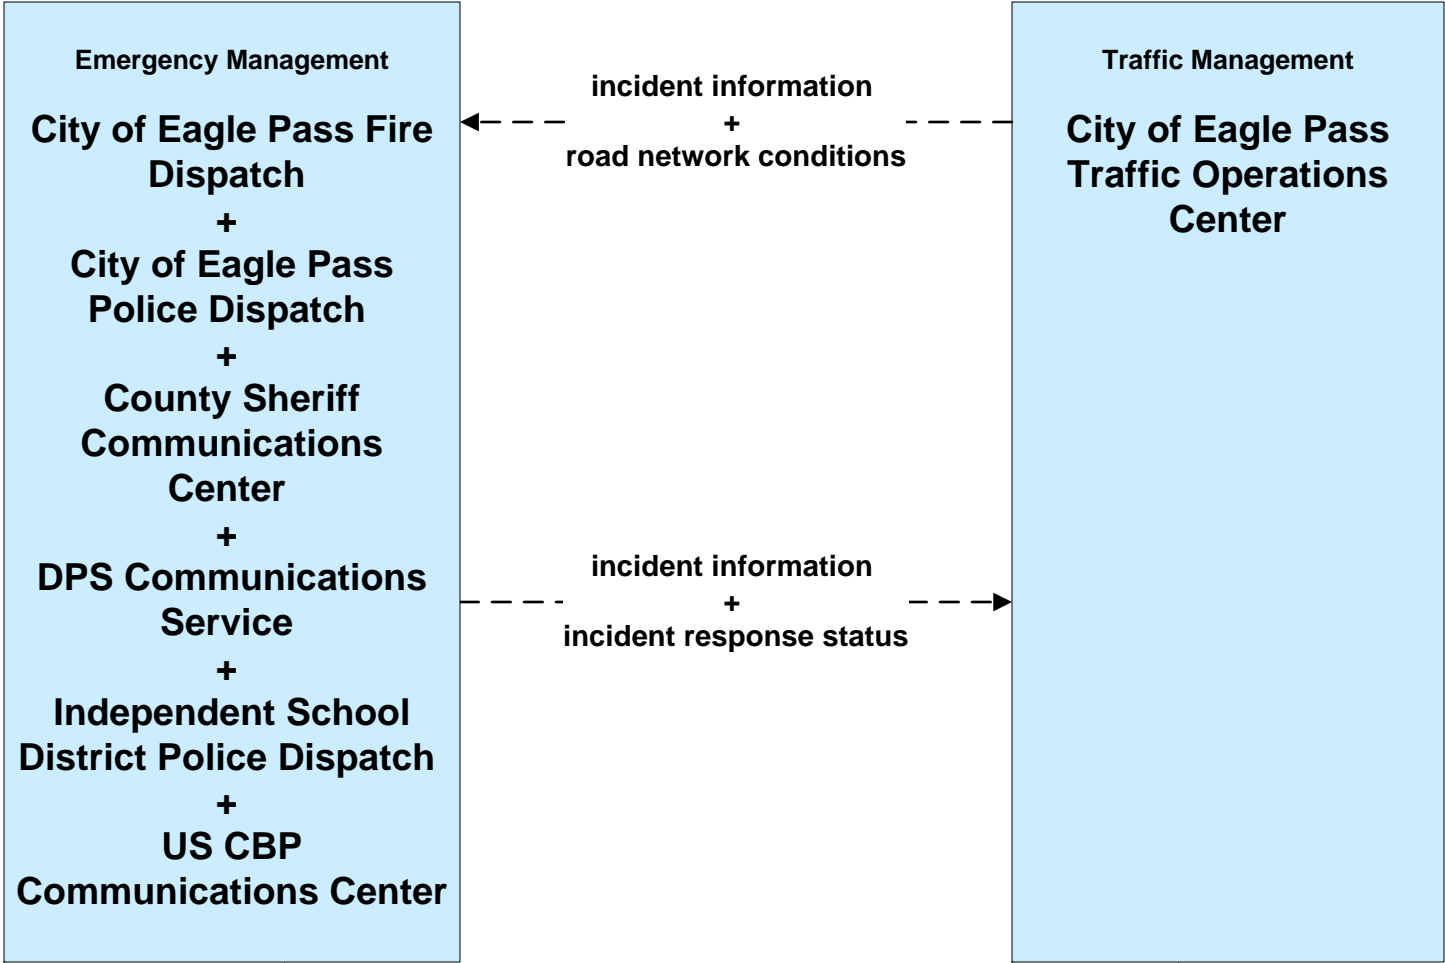

**ATMS08 – Traffic Incident Management System
EM to TM - City of Eagle Pass**

Event Promoters
Eagle Pass Chamber of Commerce
+
Regional Event Facilities

LEGEND

- planned and future flow* → (dashed arrow)
- existing flow* → (solid arrow)
- user defined flow* → (solid arrow)

**ATMS08 - Traffic Incident Management System
EM to TM - TxDOT Eagle Pass**