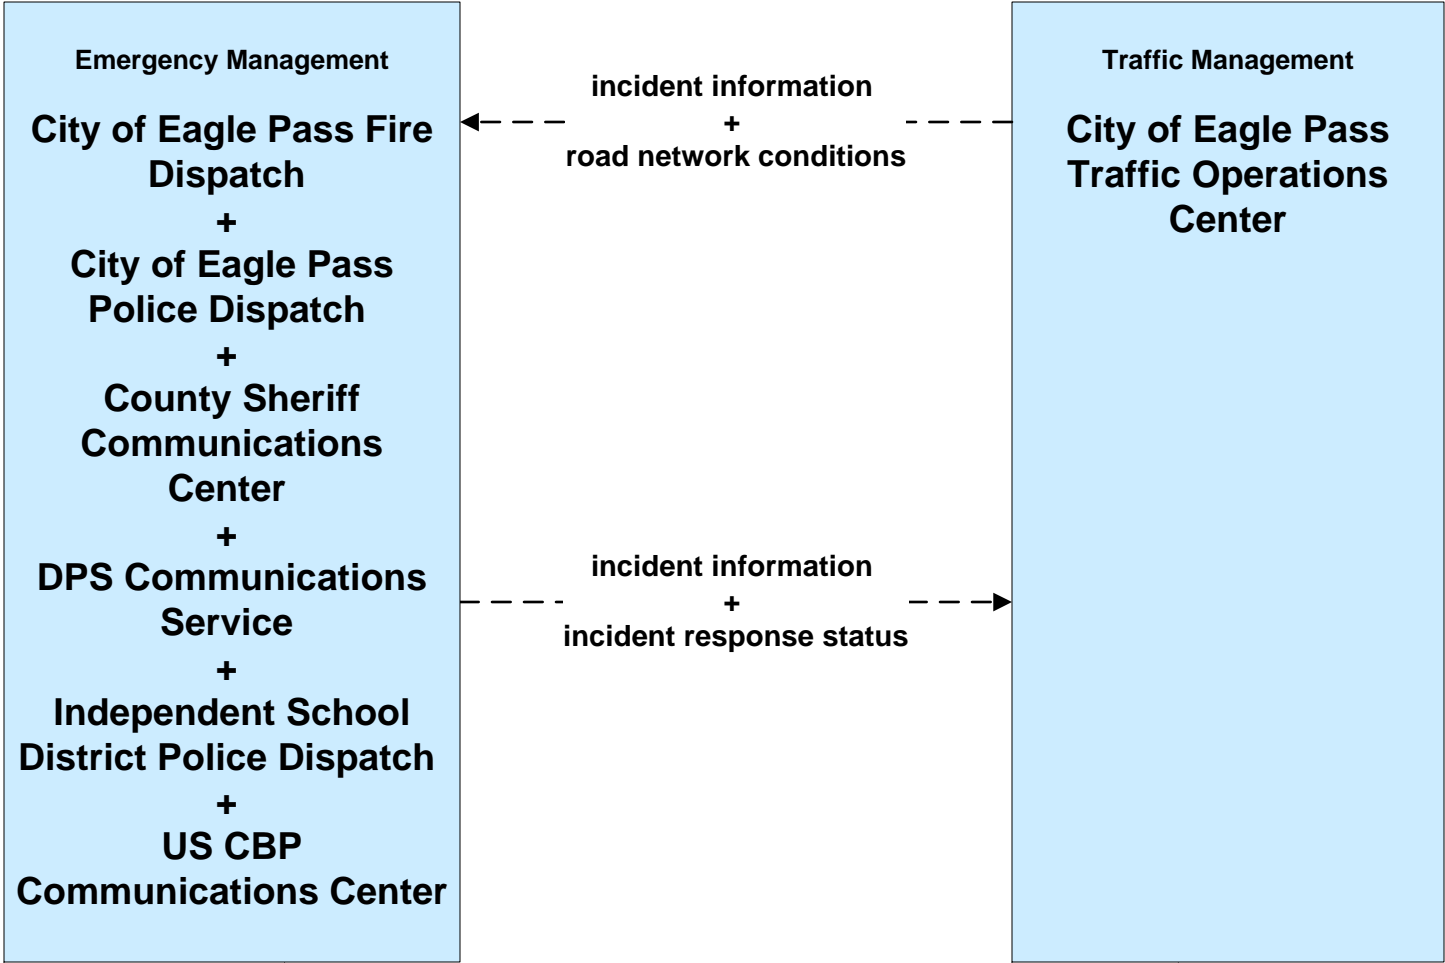

**ATMS08 – Traffic Incident Management System
EM to TM - City of Eagle Pass**

Event Promoters
Eagle Pass Chamber of Commerce
+
Regional Event Facilities

LEGEND

- planned and future flow* → (dashed line)
- existing flow* → (solid line)
- user defined flow* → (solid line)

**ATMS08 - Traffic Incident Management System
EM to TM - TxDOT Eagle Pass**