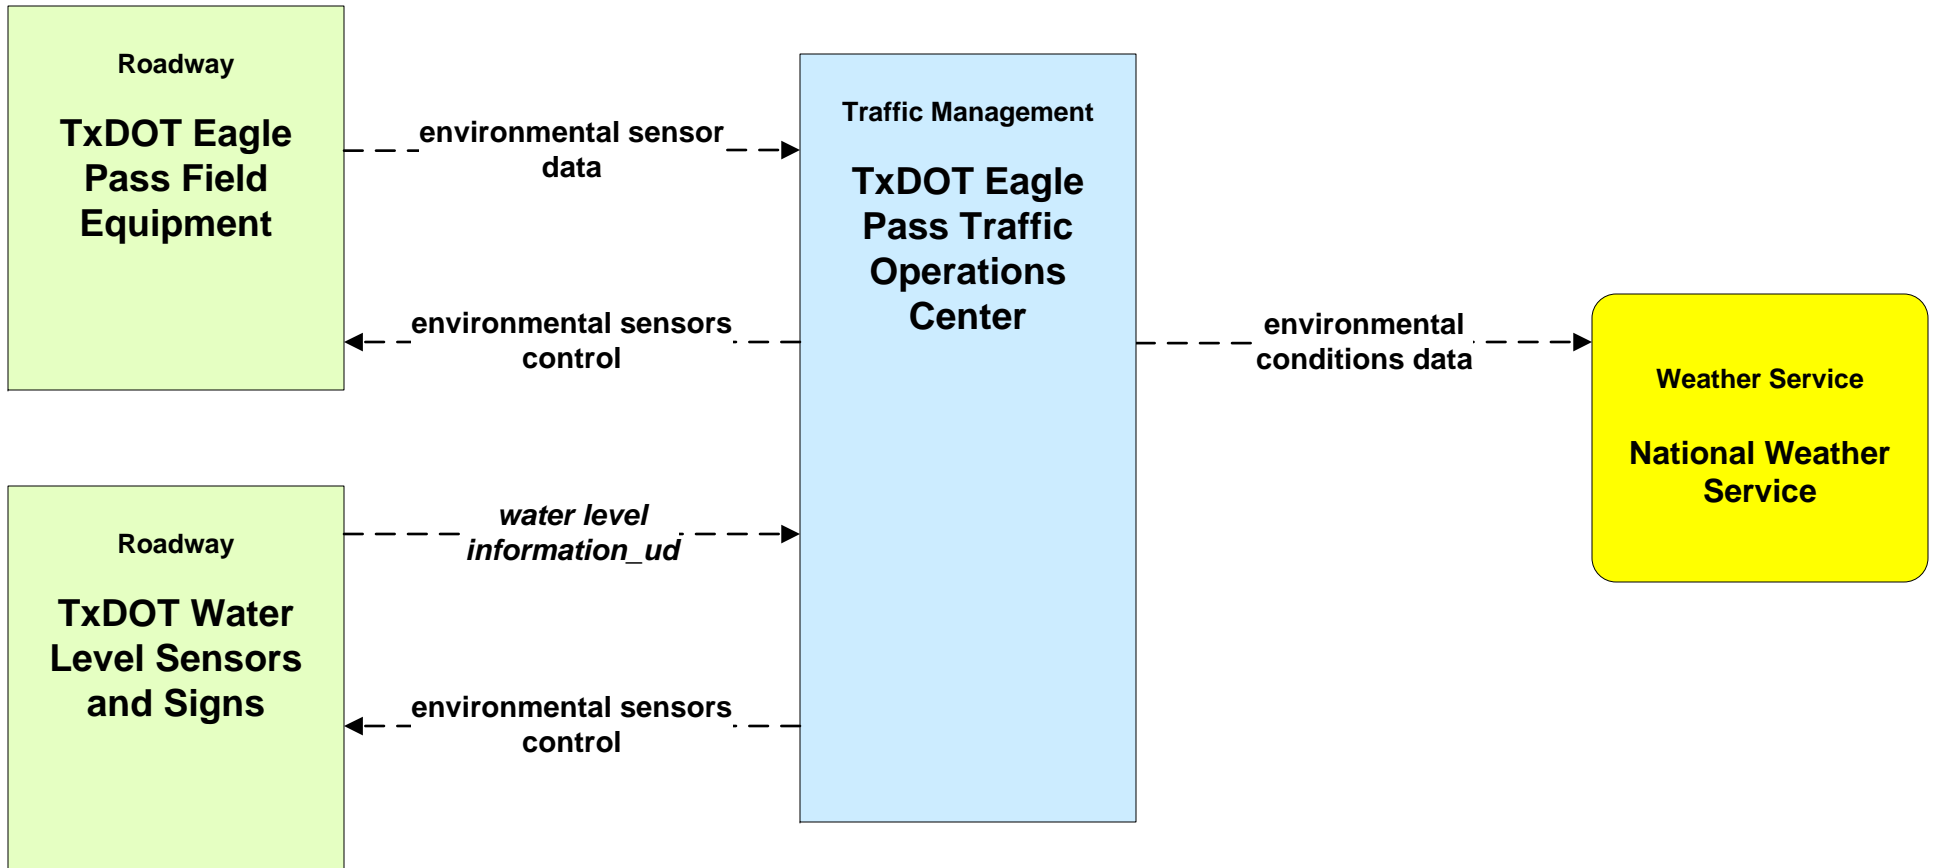

ATMS08 – Traffic Incident Management System

Flood Warning - TxDOT Eagle Pass

**ATMS08 – Traffic Incident Management System
Flood Warning - City of Eagle Pass**

**EM07 - Early Warning System
TxDOT Flood Monitoring (1 of 2)**

**MC03 - Road Weather Data Collection
TxDOT Eagle Pass**

**MC04 - Weather Information Processing and Distribution
TxDOT Eagle Pass (1 of 2)**

**MC04 - Weather Information Processing and Distribution
TxDOT Eagle Pass (2 of 2)**