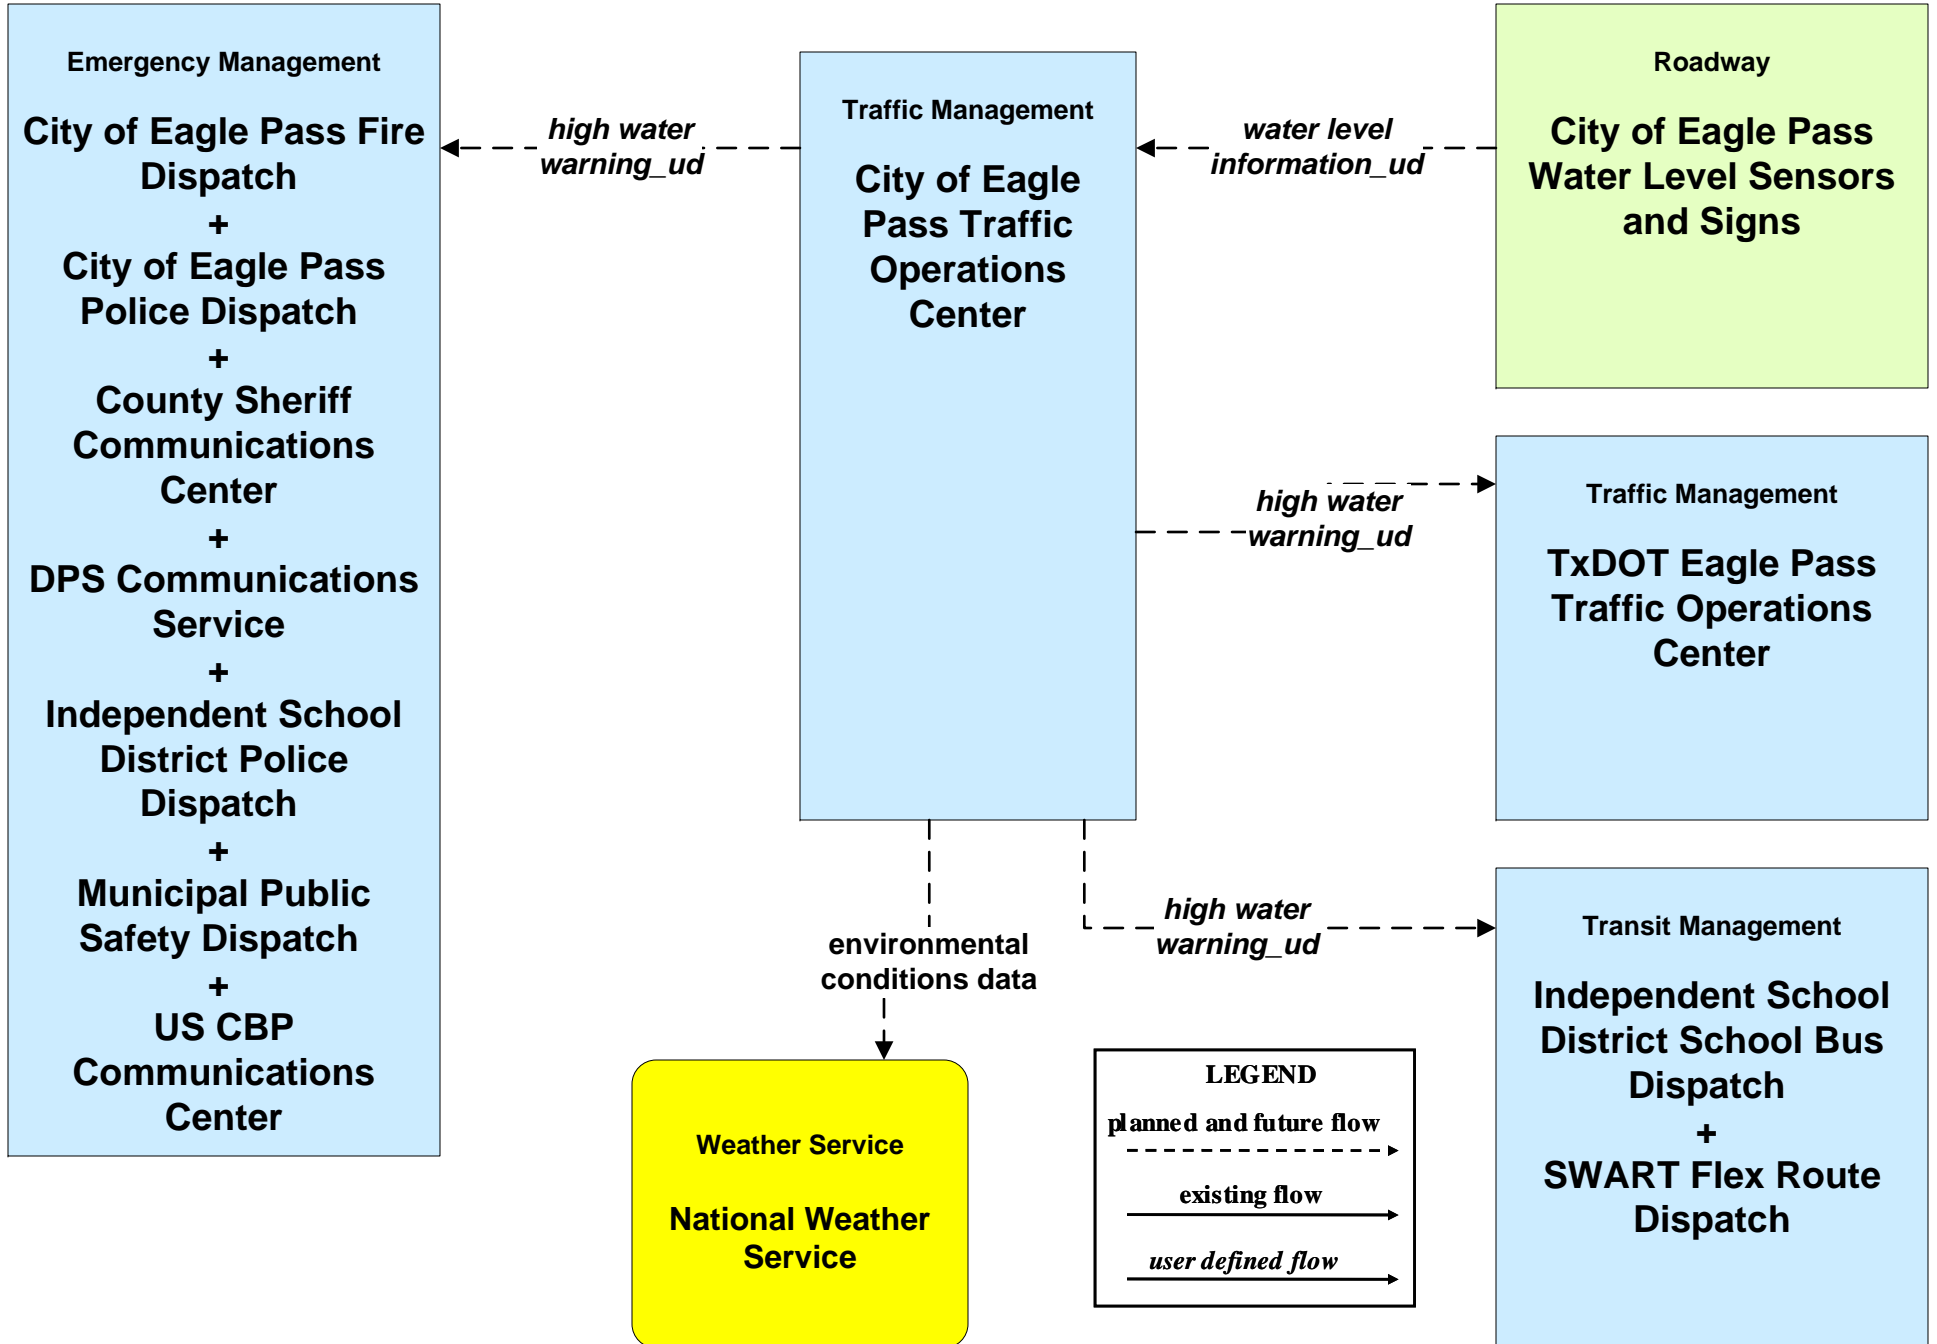

ATMS08 – Traffic Incident Management System

Flood Warning - TxDOT Eagle Pass

**ATMS08 – Traffic Incident Management System
Flood Warning - City of Eagle Pass**

**EM07 - Early Warning System
TxDOT Flood Monitoring (1 of 2)**

**MC03 - Road Weather Data Collection
TxDOT Eagle Pass**

**MC04 - Weather Information Processing and Distribution
TxDOT Eagle Pass (1 of 2)**

**MC04 - Weather Information Processing and Distribution
TxDOT Eagle Pass (2 of 2)**