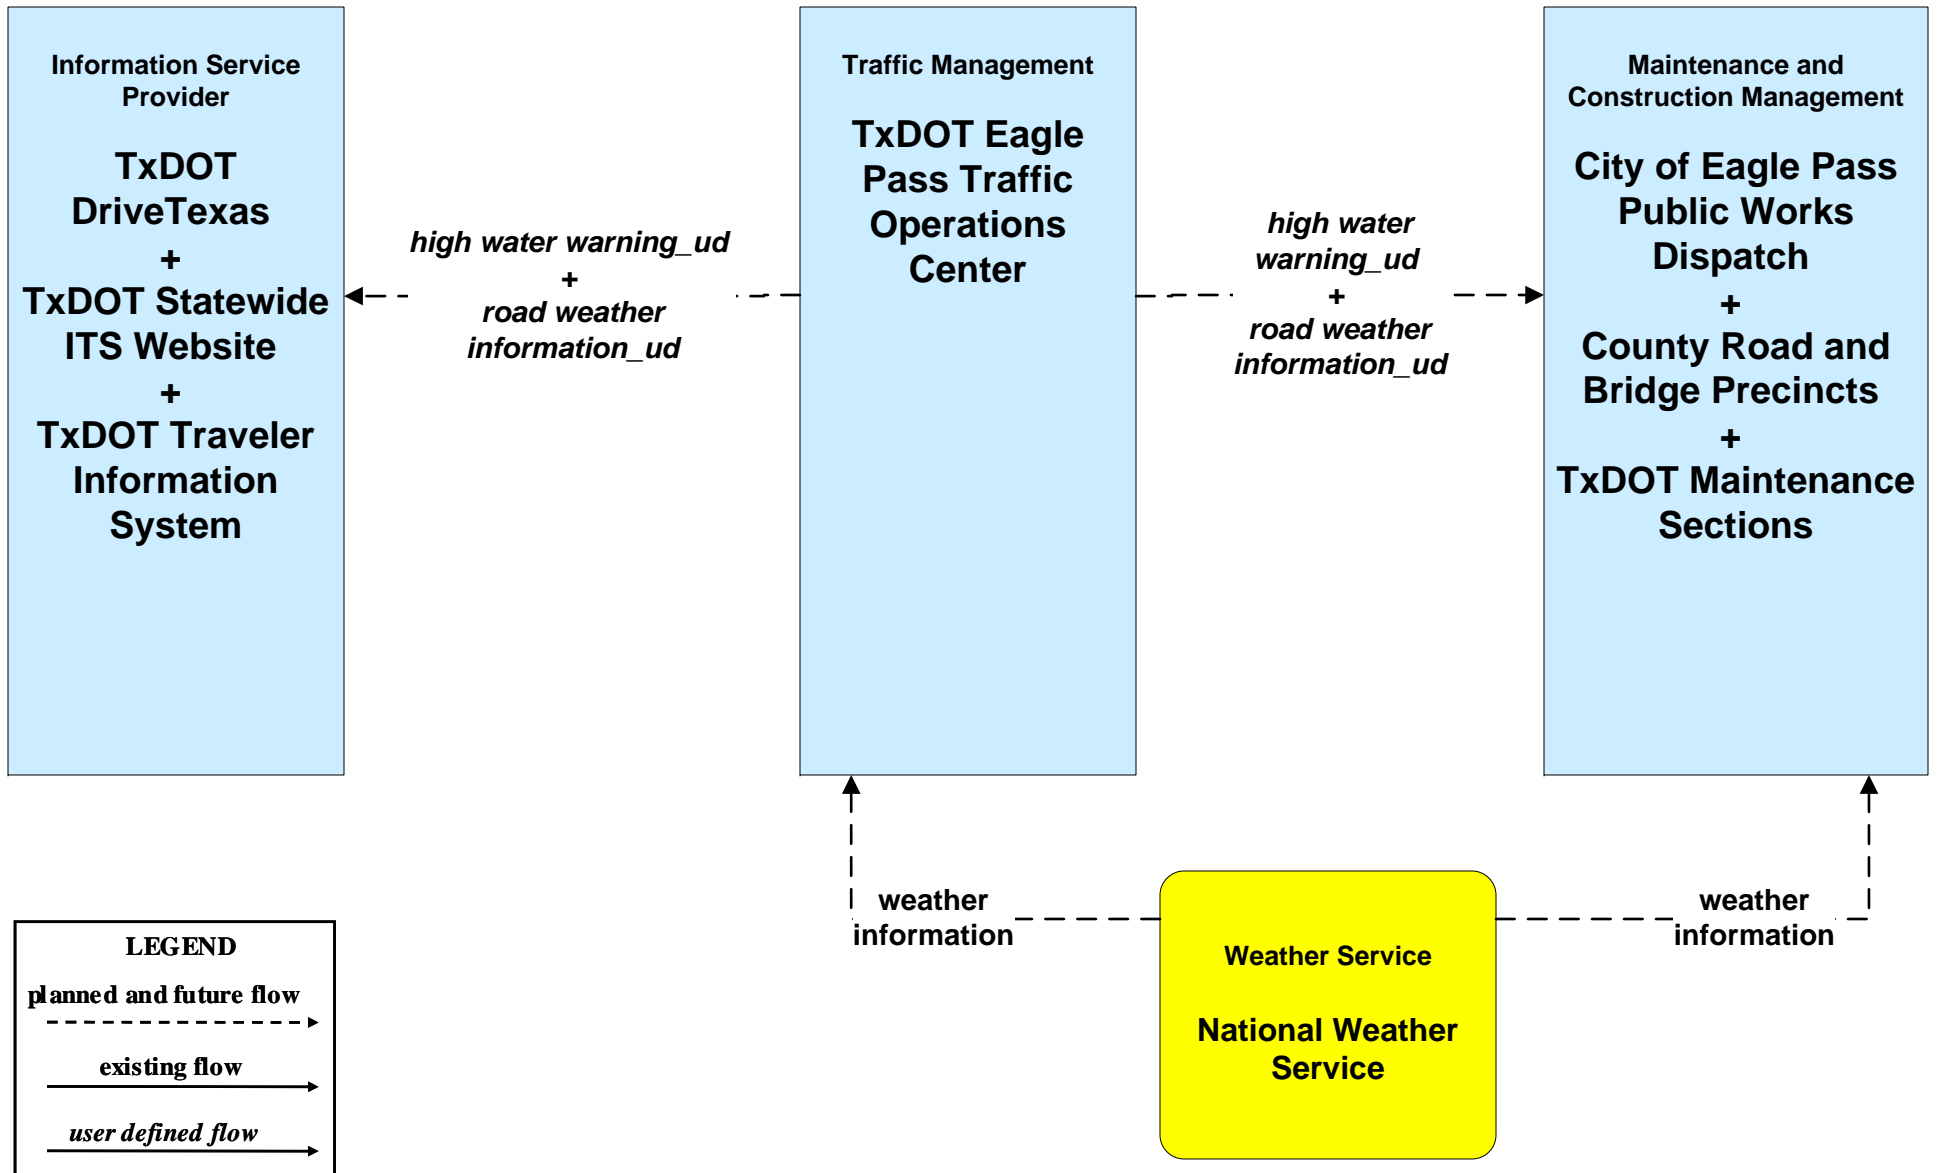

ATMS08 – Traffic Incident Management System

Flood Warning - TxDOT Eagle Pass

**ATMS08 – Traffic Incident Management System
Flood Warning - City of Eagle Pass**

**EM07 - Early Warning System
TxDOT Flood Monitoring (1 of 2)**

**MC03 - Road Weather Data Collection
TxDOT Eagle Pass**

**MC04 - Weather Information Processing and Distribution
TxDOT Eagle Pass (1 of 2)**

**MC04 - Weather Information Processing and Distribution
TxDOT Eagle Pass (2 of 2)**