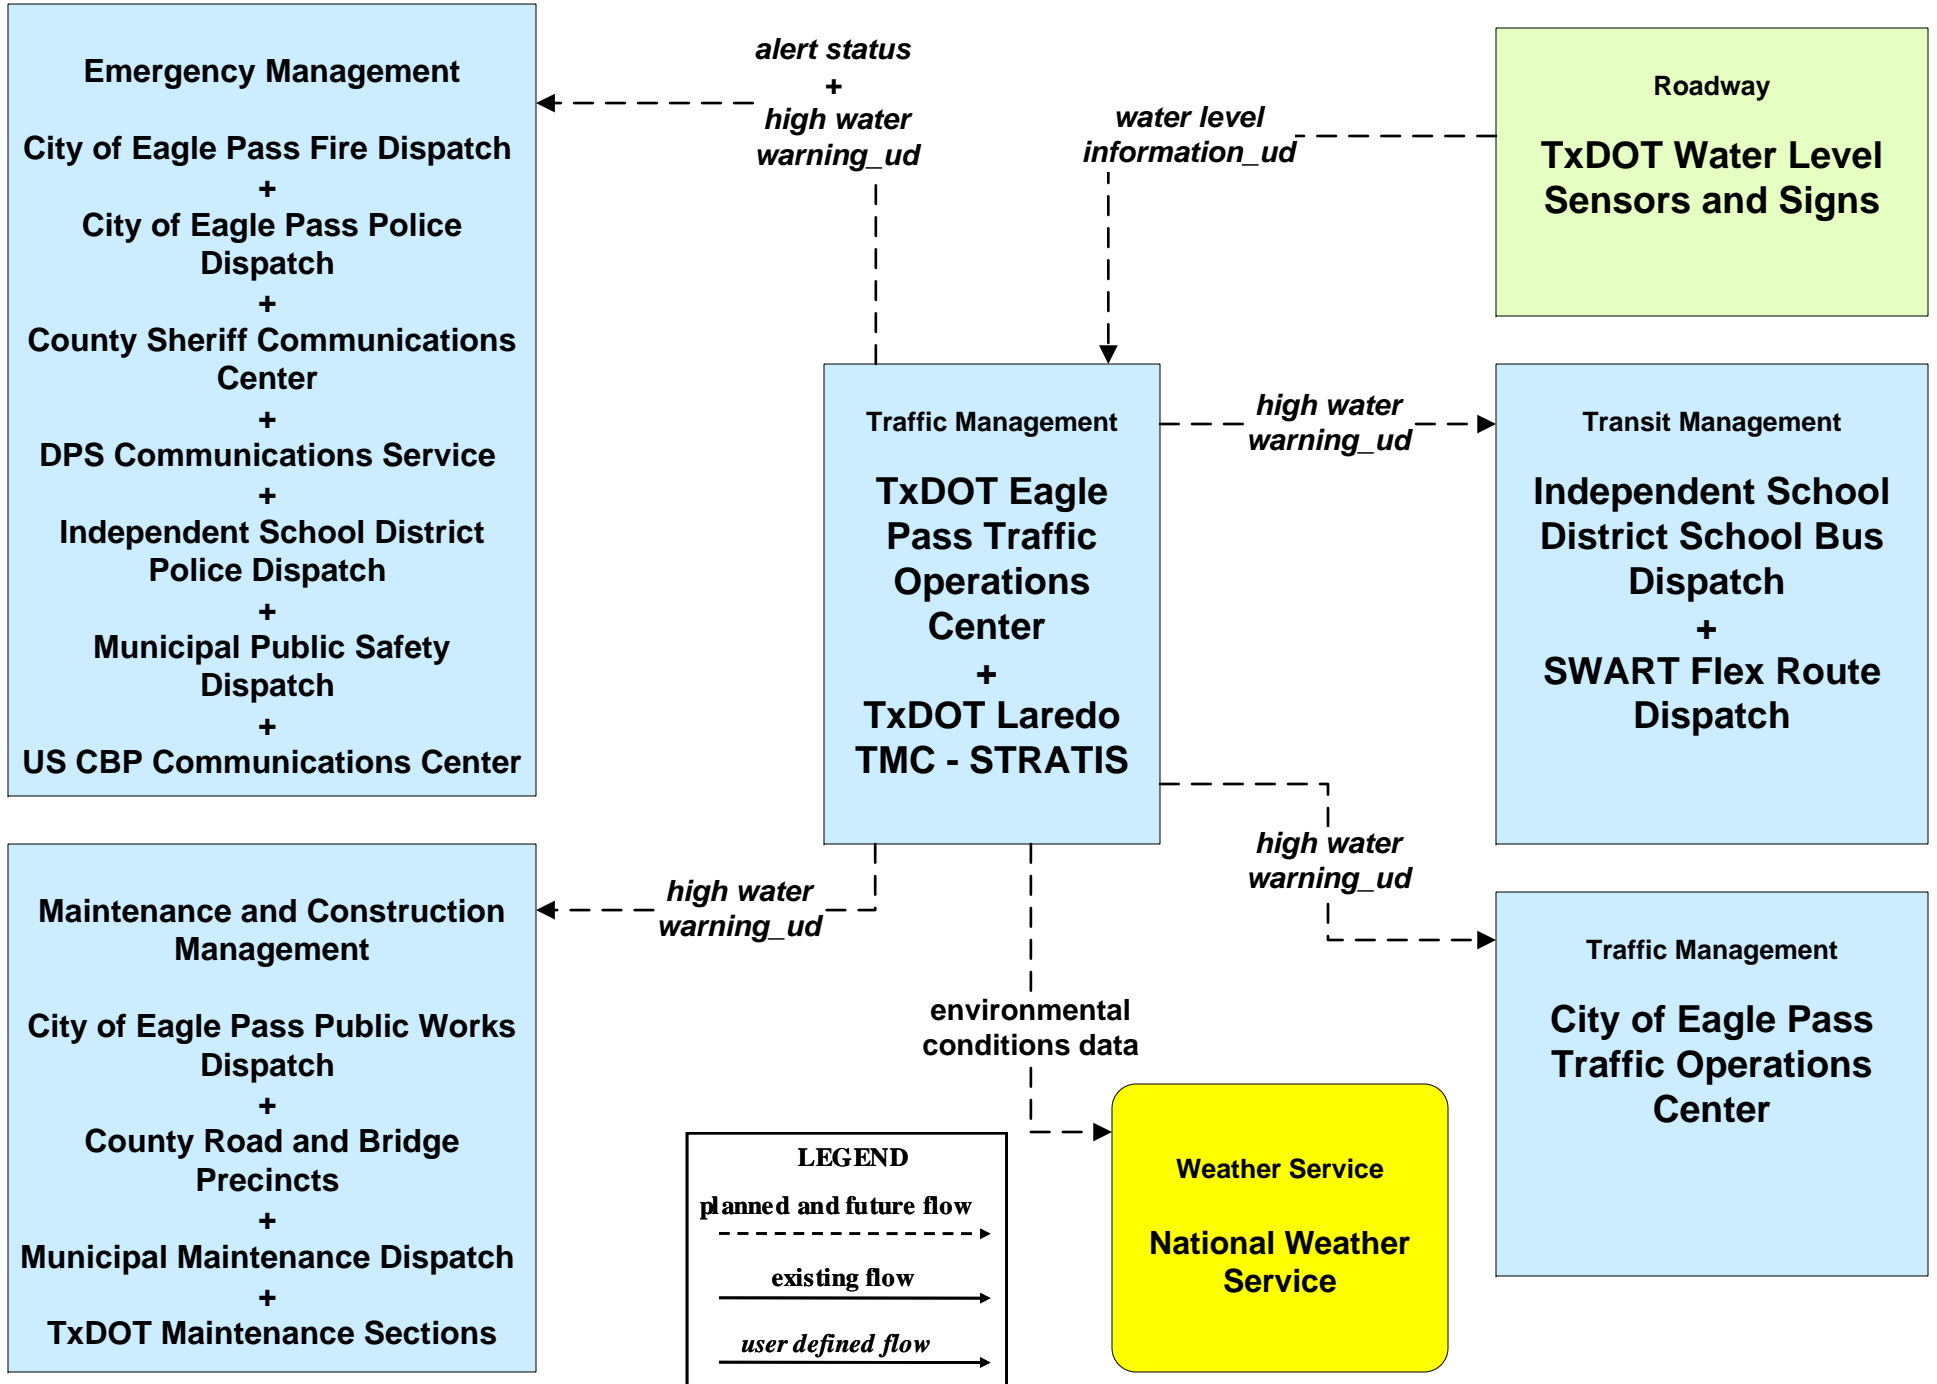

ATMS08 – Traffic Incident Management System

Flood Warning - TxDOT Eagle Pass

**ATMS08 – Traffic Incident Management System
Flood Warning - City of Eagle Pass**

**EM07 - Early Warning System
TxDOT Flood Monitoring (1 of 2)**

**MC03 - Road Weather Data Collection
TxDOT Eagle Pass**

**MC04 - Weather Information Processing and Distribution
TxDOT Eagle Pass (1 of 2)**

**MC04 - Weather Information Processing and Distribution
TxDOT Eagle Pass (2 of 2)**