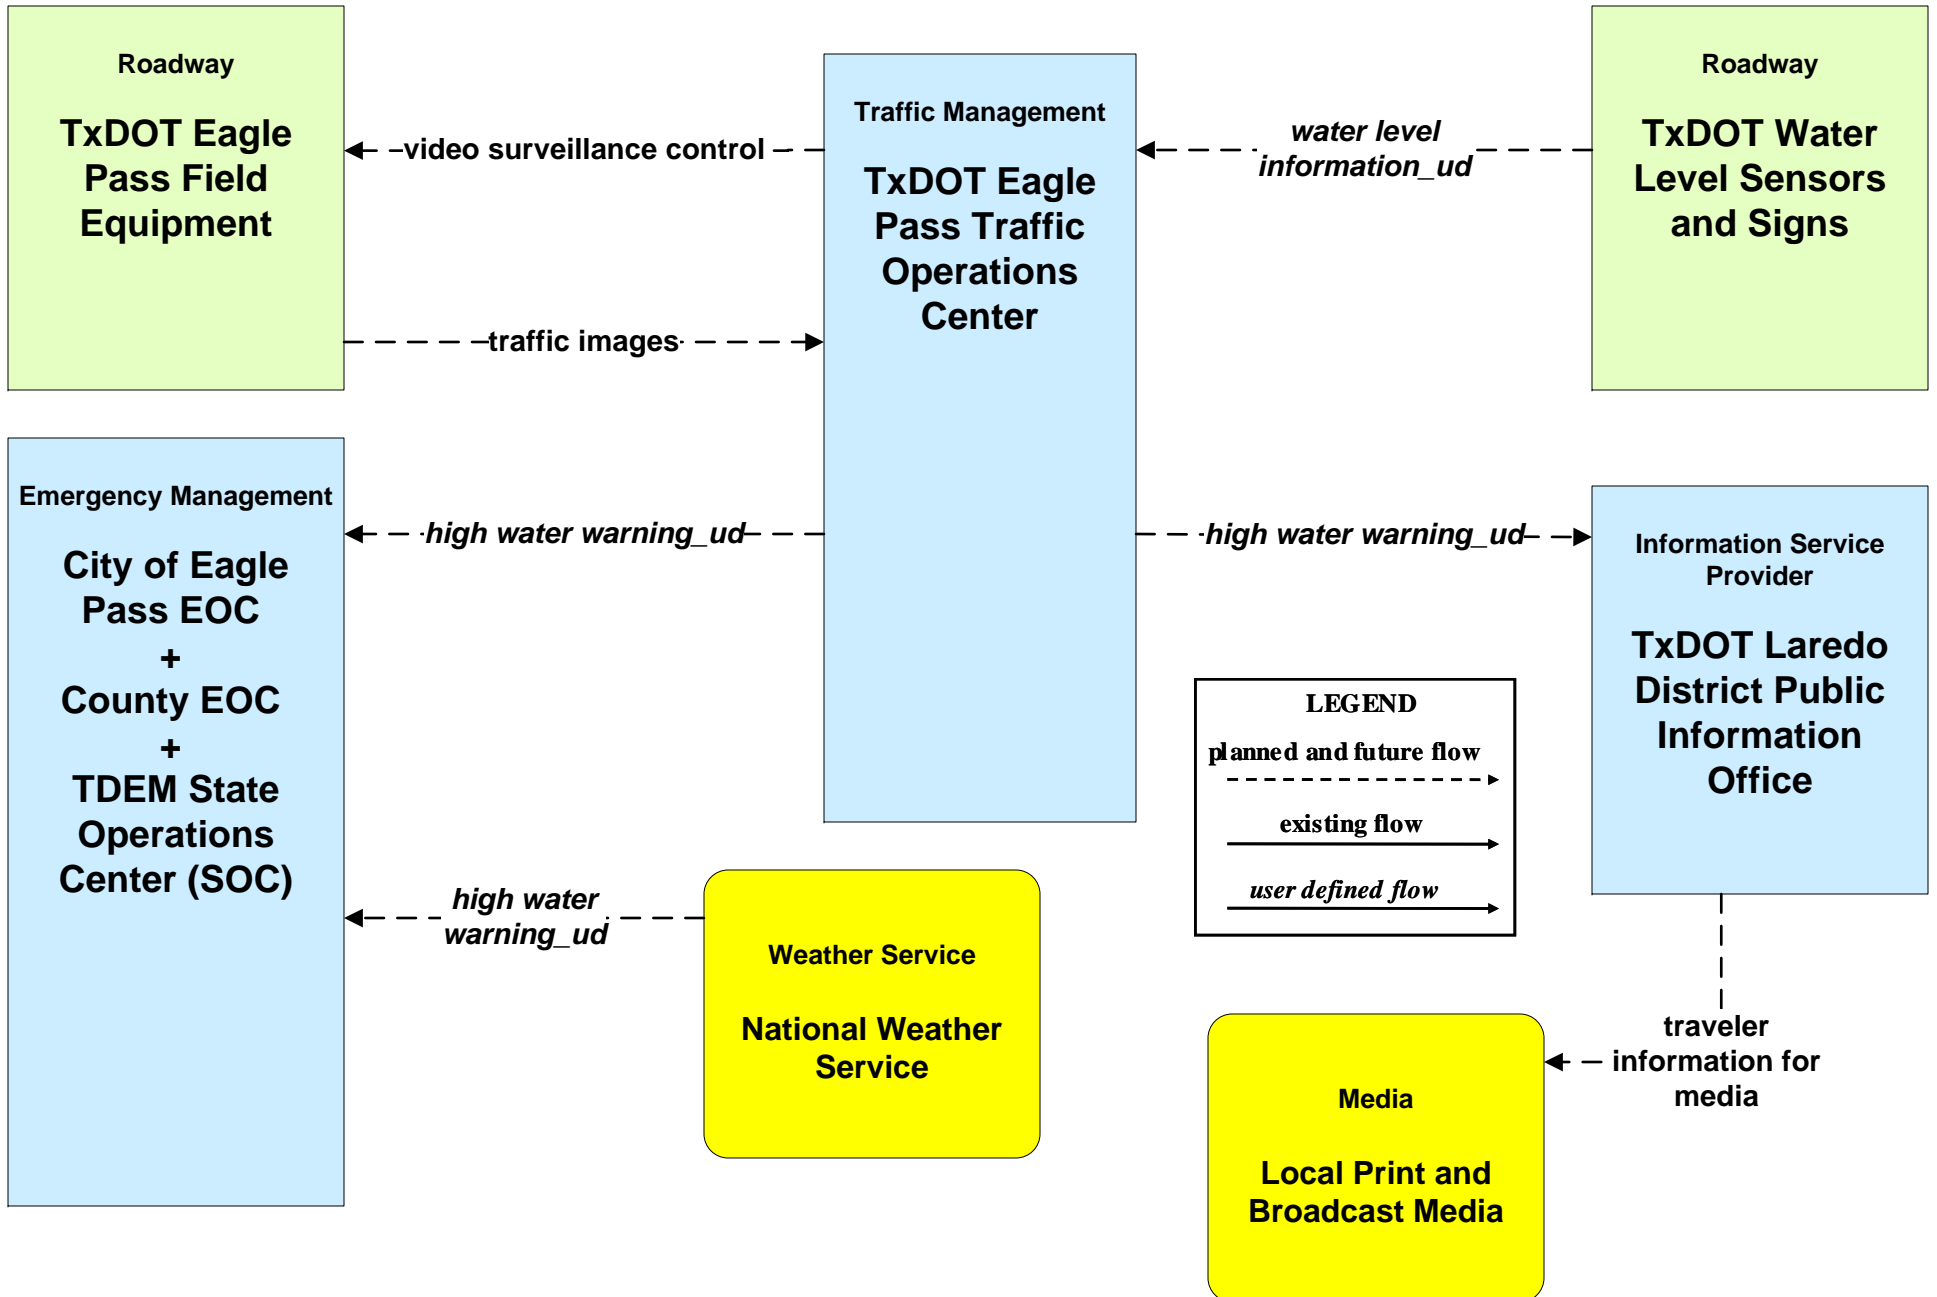

ATMS08 – Traffic Incident Management System

Flood Warning - TxDOT Eagle Pass

**ATMS08 – Traffic Incident Management System
Flood Warning - City of Eagle Pass**

**EM07 - Early Warning System
TxDOT Flood Monitoring (1 of 2)**

**MC03 - Road Weather Data Collection
TxDOT Eagle Pass**

**MC04 - Weather Information Processing and Distribution
TxDOT Eagle Pass (1 of 2)**

**MC04 - Weather Information Processing and Distribution
TxDOT Eagle Pass (2 of 2)**