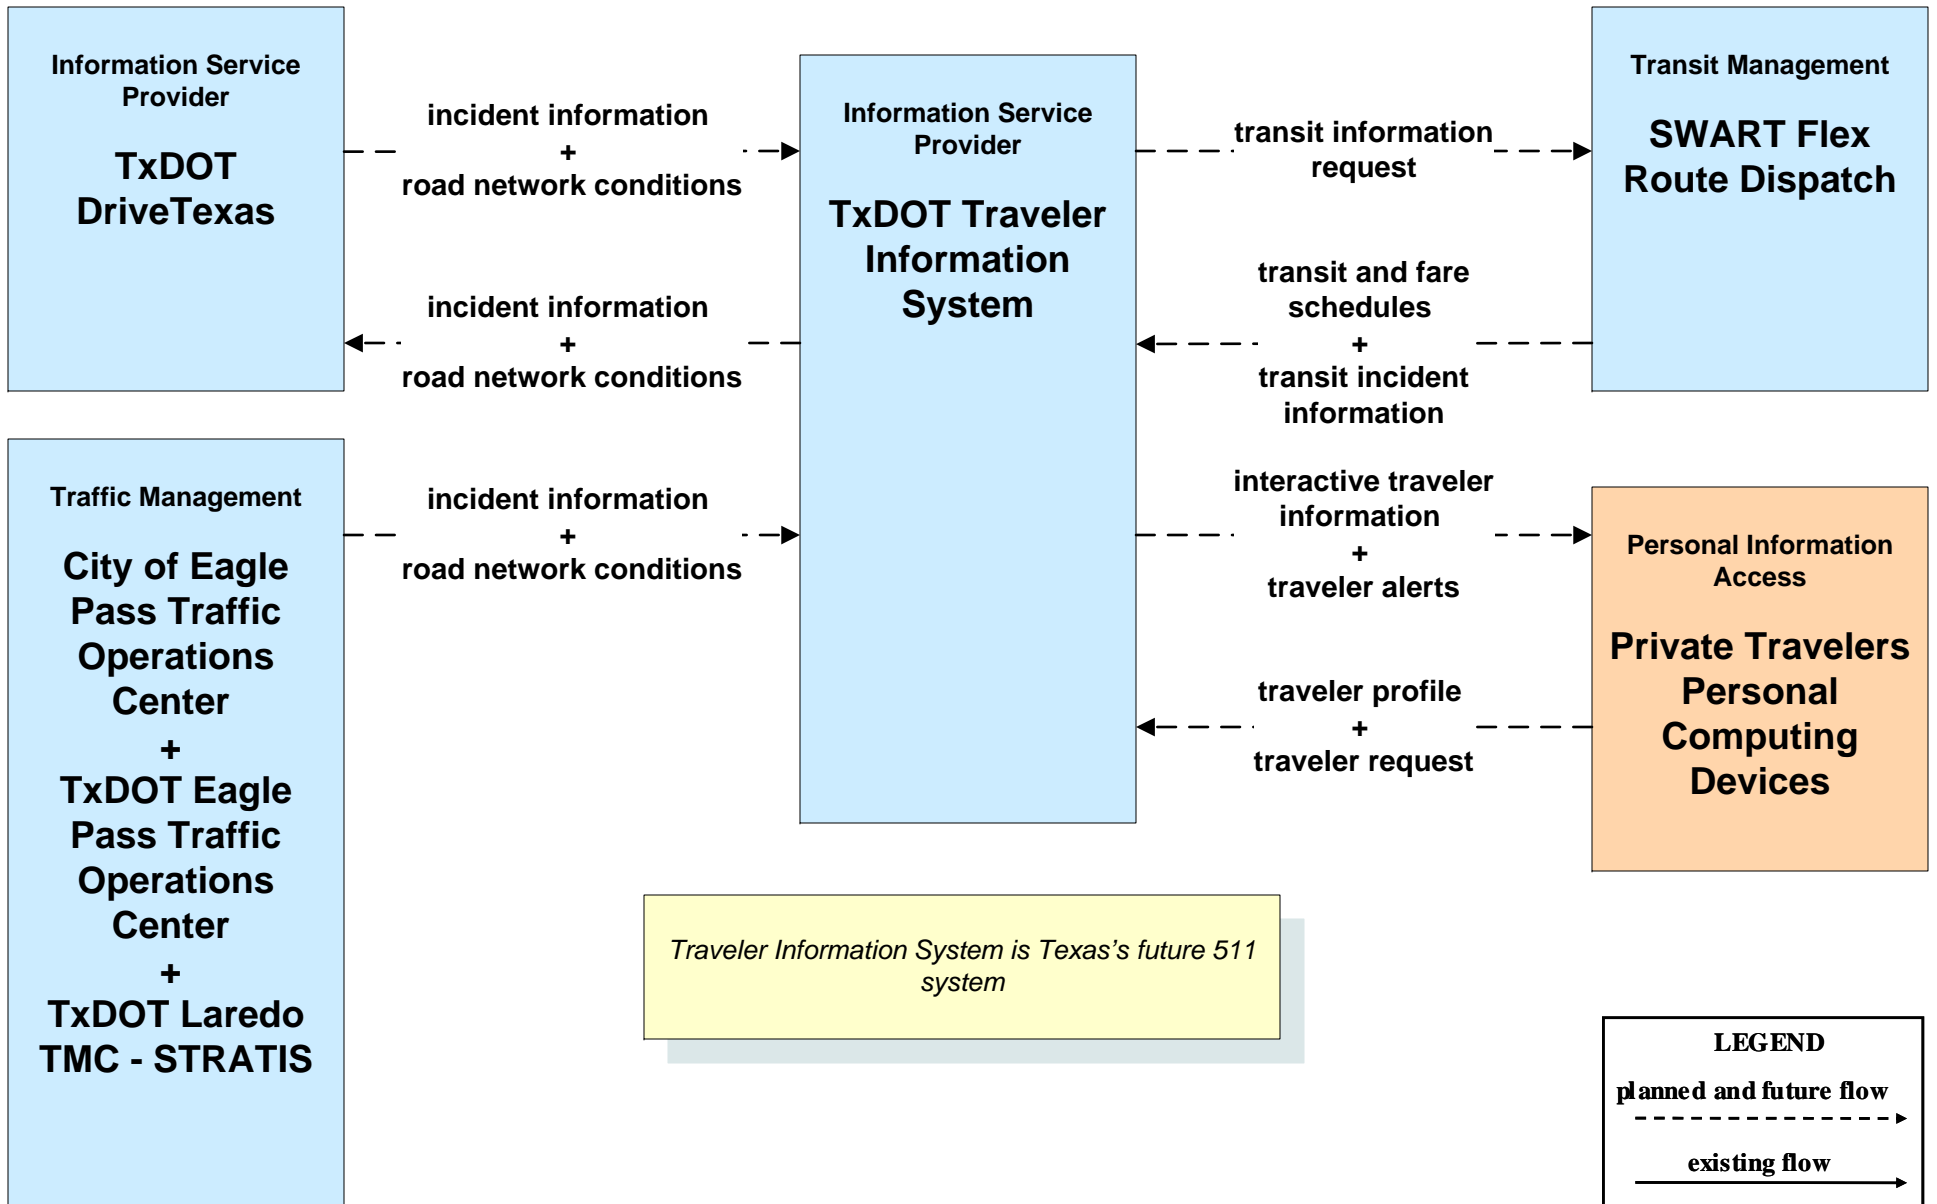

Eagle Pass, Tx Regional ITS Architecture

Customized Service Package Diagrams

Advanced Traveler Information Systems (ATIS)

**ATIS01 - Broadcast Traveler Information
TxDOT DriveTexas (Inputs)**

ATIS01 - Broadcast Traveler Information TxDOT DriveTexas (Outputs)

ATIS02 - Interactive Traveler Information TxDOT Traveler Information System

Traveler Information System is Texas's future 511 system

**ATIS05 - ISP Based Trip Planning and Route Guidance
TxDMV Motor Carrier Routing Information**

ATIS06 - Transportation Operations Data Sharing TxDOT