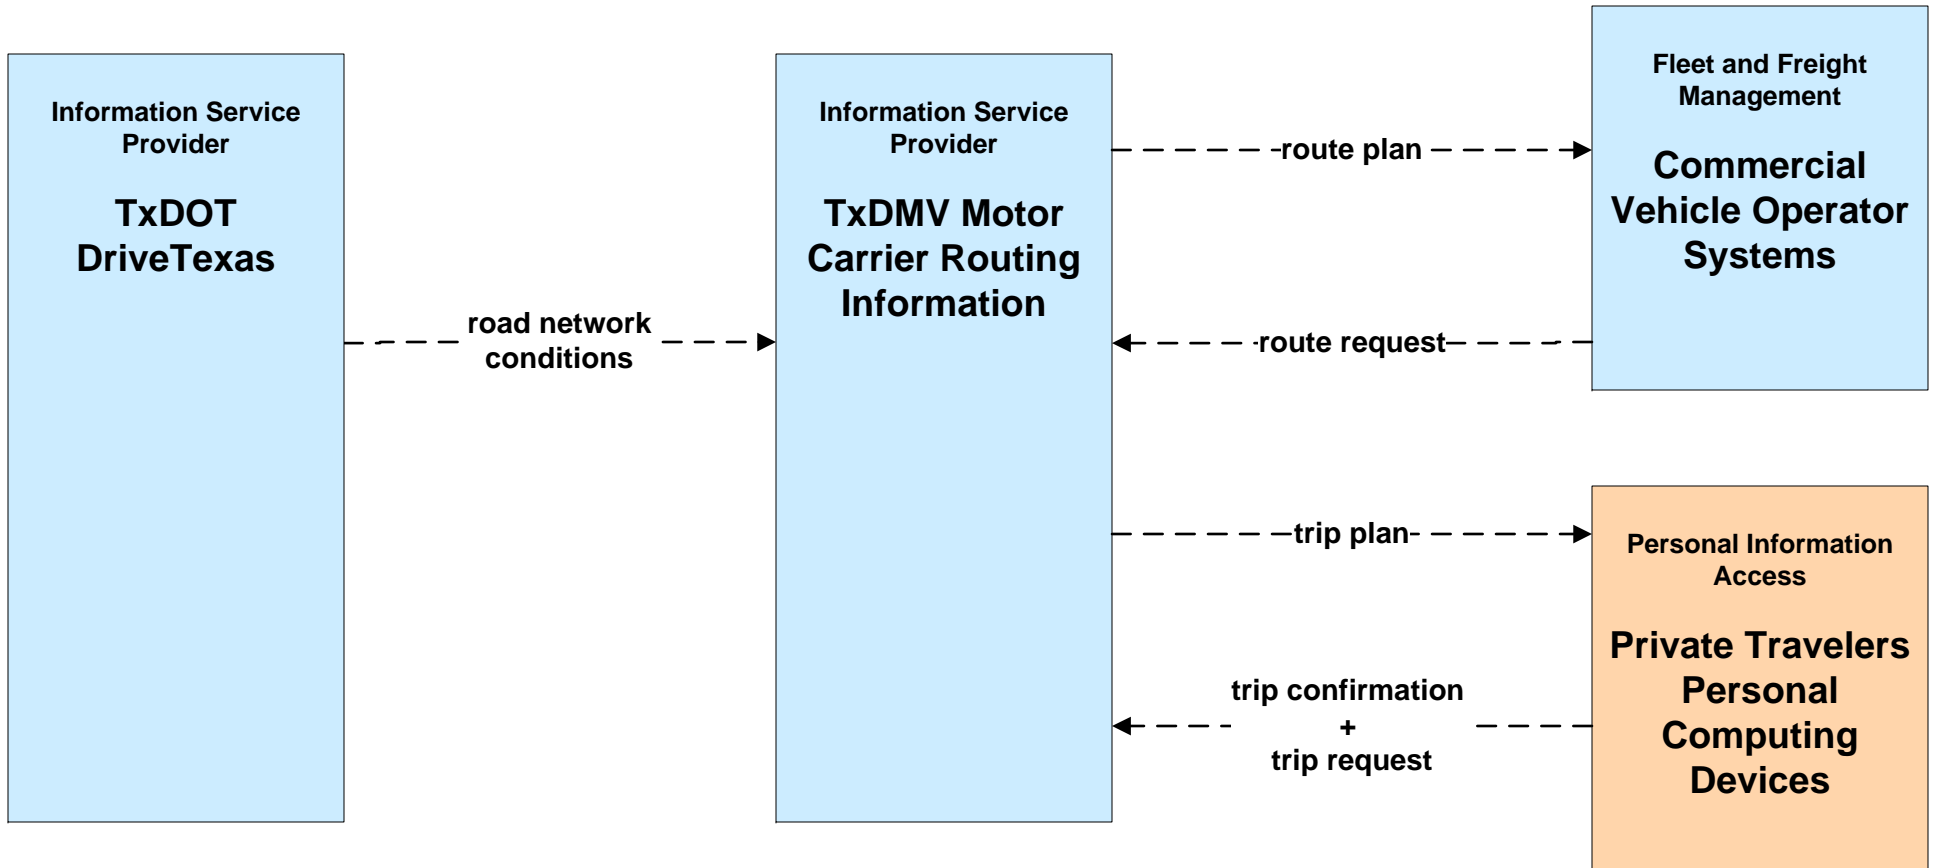

Eagle Pass, Tx Regional ITS Architecture

Customized Service Package Diagrams

Advanced Traveler Information Systems (ATIS)

**ATIS01 - Broadcast Traveler Information
TxDOT DriveTexas (Inputs)**

ATIS01 - Broadcast Traveler Information TxDOT DriveTexas (Outputs)

ATIS02 - Interactive Traveler Information TxDOT Traveler Information System

Traveler Information System is Texas's future 511 system

**ATIS05 - ISP Based Trip Planning and Route Guidance
TxDMV Motor Carrier Routing Information**

ATIS06 - Transportation Operations Data Sharing TxDOT