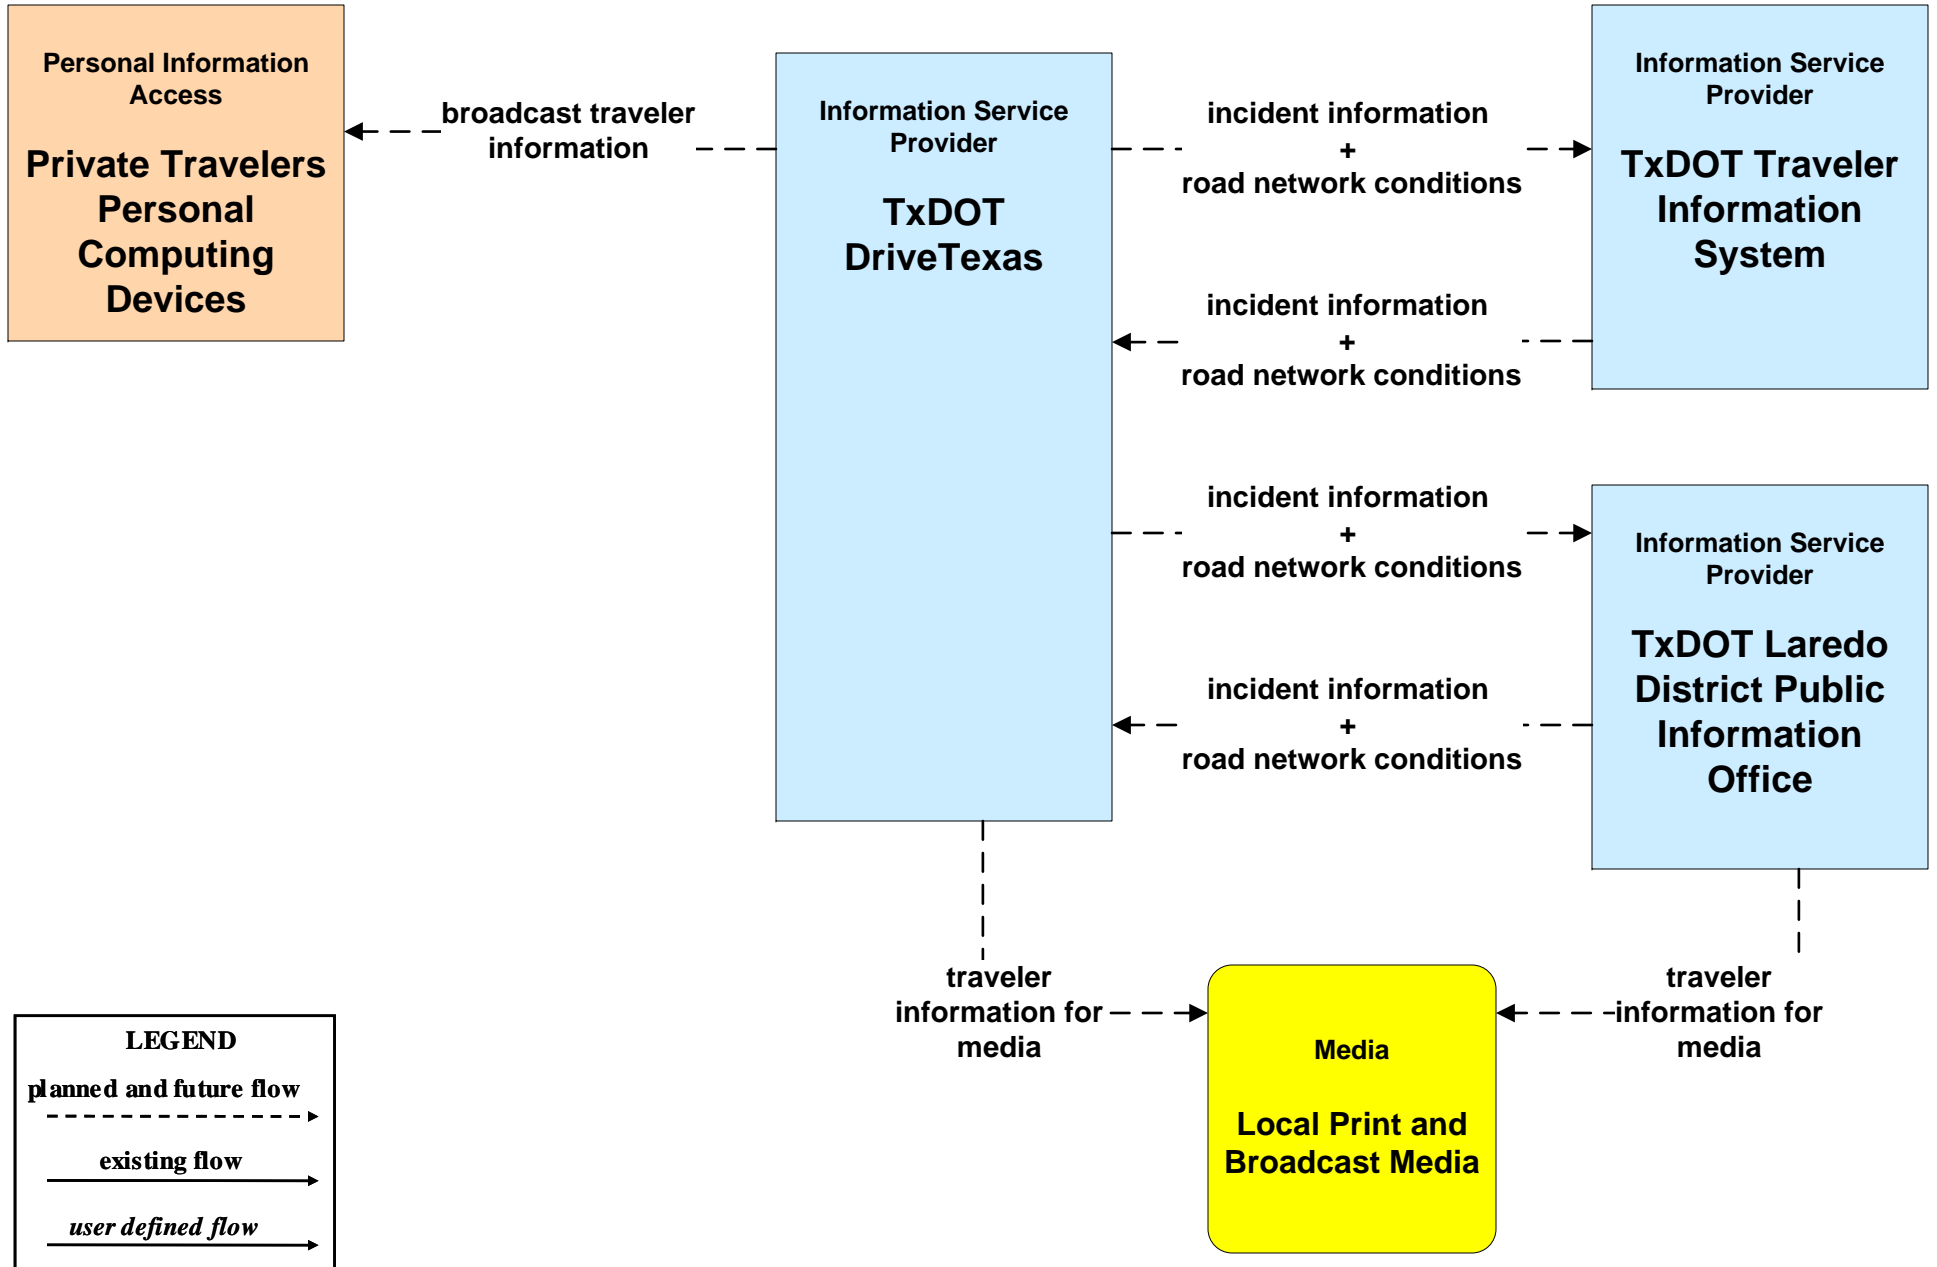

Eagle Pass, Tx Regional ITS Architecture

Customized Service Package Diagrams

Advanced Traveler Information Systems (ATIS)

**ATIS01 - Broadcast Traveler Information
TxDOT DriveTexas (Inputs)**

ATIS01 - Broadcast Traveler Information TxDOT DriveTexas (Outputs)

ATIS02 - Interactive Traveler Information TxDOT Traveler Information System

Traveler Information System is Texas's future 511 system

**ATIS05 - ISP Based Trip Planning and Route Guidance
TxDMV Motor Carrier Routing Information**

ATIS06 - Transportation Operations Data Sharing TxDOT