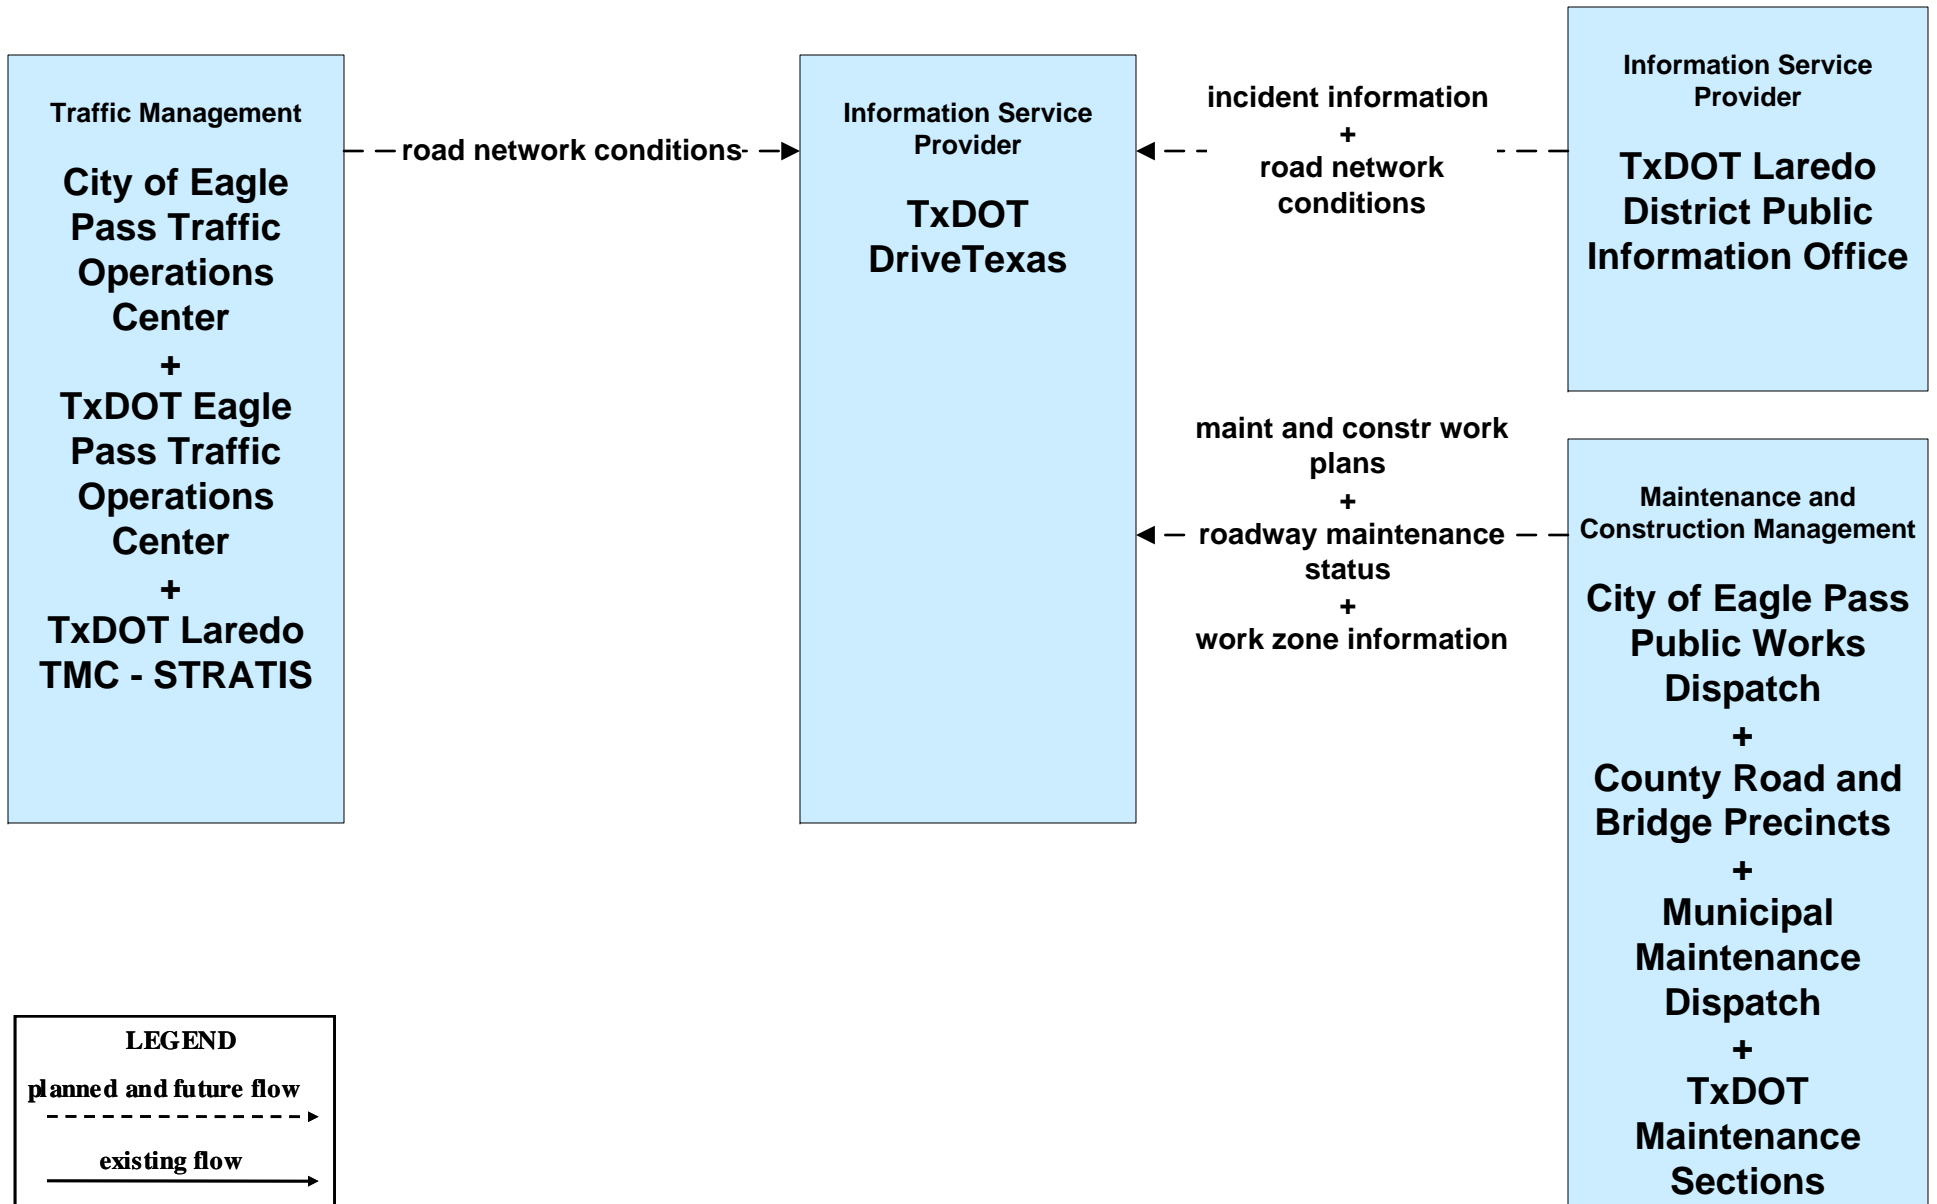

Eagle Pass, Tx Regional ITS Architecture

Customized Service Package Diagrams

Advanced Traveler Information Systems (ATIS)

**ATIS01 - Broadcast Traveler Information
TxDOT DriveTexas (Inputs)**

ATIS01 - Broadcast Traveler Information TxDOT DriveTexas (Outputs)

ATIS02 - Interactive Traveler Information TxDOT Traveler Information System

Traveler Information System is Texas's future 511 system

**ATIS05 - ISP Based Trip Planning and Route Guidance
TxDMV Motor Carrier Routing Information**

ATIS06 - Transportation Operations Data Sharing TxDOT