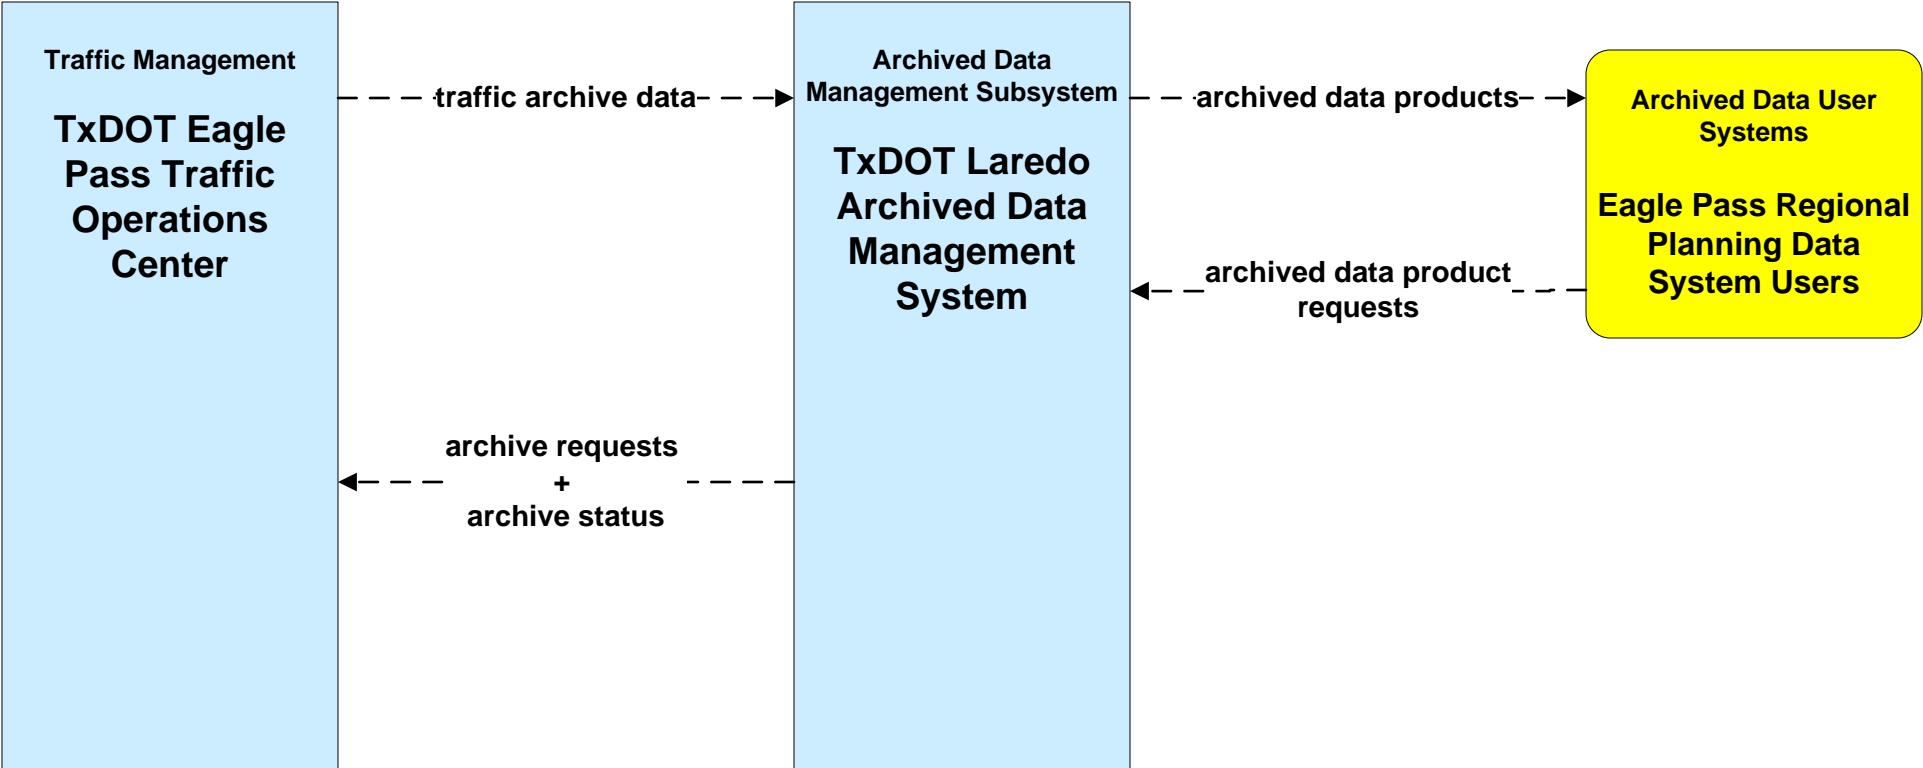

**Eagle Pass, Tx Regional ITS Architecture**

**Customized Service Package Diagrams**

**Archived Data (AD)**

**AD1 - ITS Data Mart  
TxDOT Laredo Archive**

**AD1 - ITS Data Mart  
TxDOT Crash Record Information System**

**LEGEND**

planned and future flow  
----->

existing flow  
—————>

user defined flow  
—————>

**AD2 - ITS Data Warehouse  
MRGDC Data Archive**

**AD2 - ITS Data Warehouse  
City of Eagle Pass Asset Inventory**