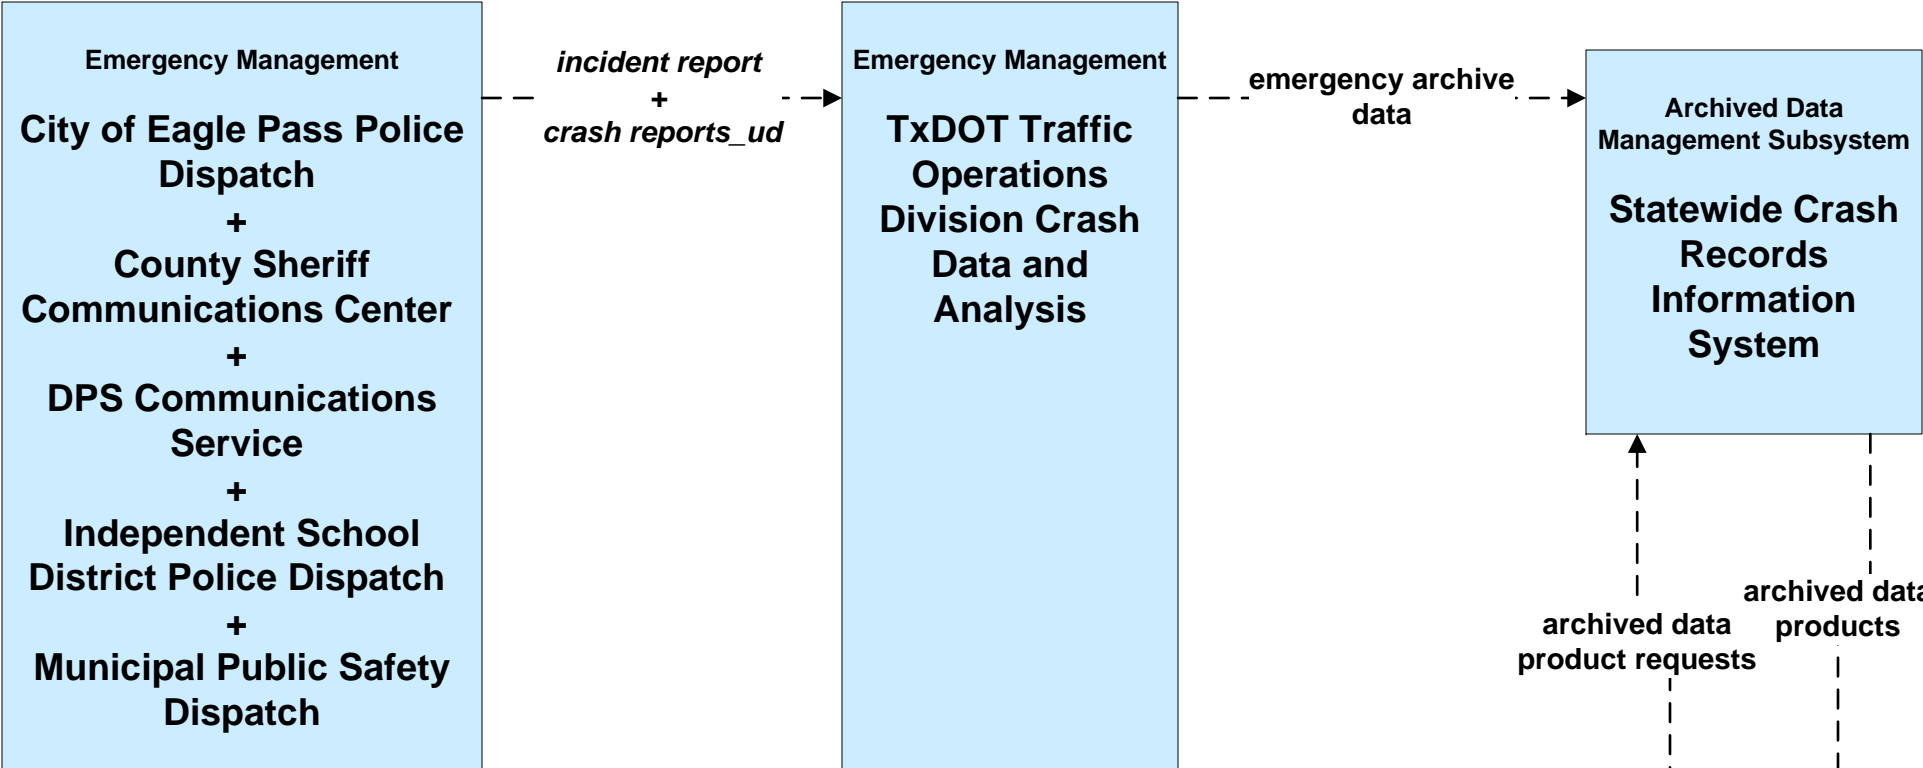

**Eagle Pass, Tx Regional ITS Architecture**

**Customized Service Package Diagrams**

**Archived Data (AD)**

**AD1 - ITS Data Mart  
TxDOT Laredo Archive**

**AD1 - ITS Data Mart  
TxDOT Crash Record Information System**

**LEGEND**

planned and future flow  
----->

existing flow  
—————>

user defined flow  
—————>

**AD2 - ITS Data Warehouse  
MRGDC Data Archive**

**AD2 - ITS Data Warehouse  
City of Eagle Pass Asset Inventory**