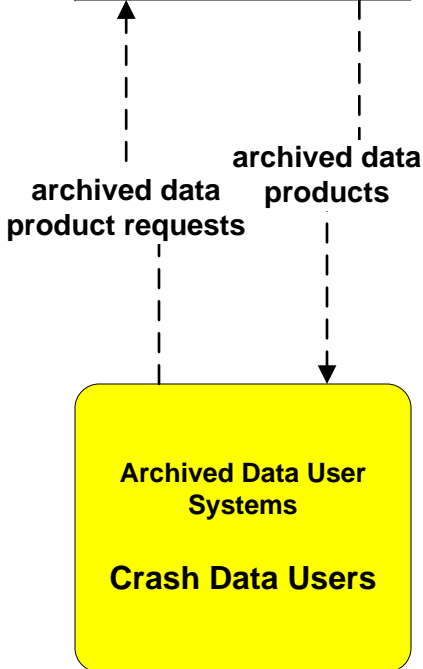

**Eagle Pass, Tx Regional ITS Architecture**

**Customized Service Package Diagrams**

**Archived Data (AD)**

**AD1 - ITS Data Mart  
TxDOT Laredo Archive**

**AD1 - ITS Data Mart  
TxDOT Crash Record Information System**

**LEGEND**

planned and future flow  
----->

existing flow  
—————>

user defined flow  
—————>

**AD2 - ITS Data Warehouse  
MRGDC Data Archive**

**AD2 - ITS Data Warehouse  
City of Eagle Pass Asset Inventory**