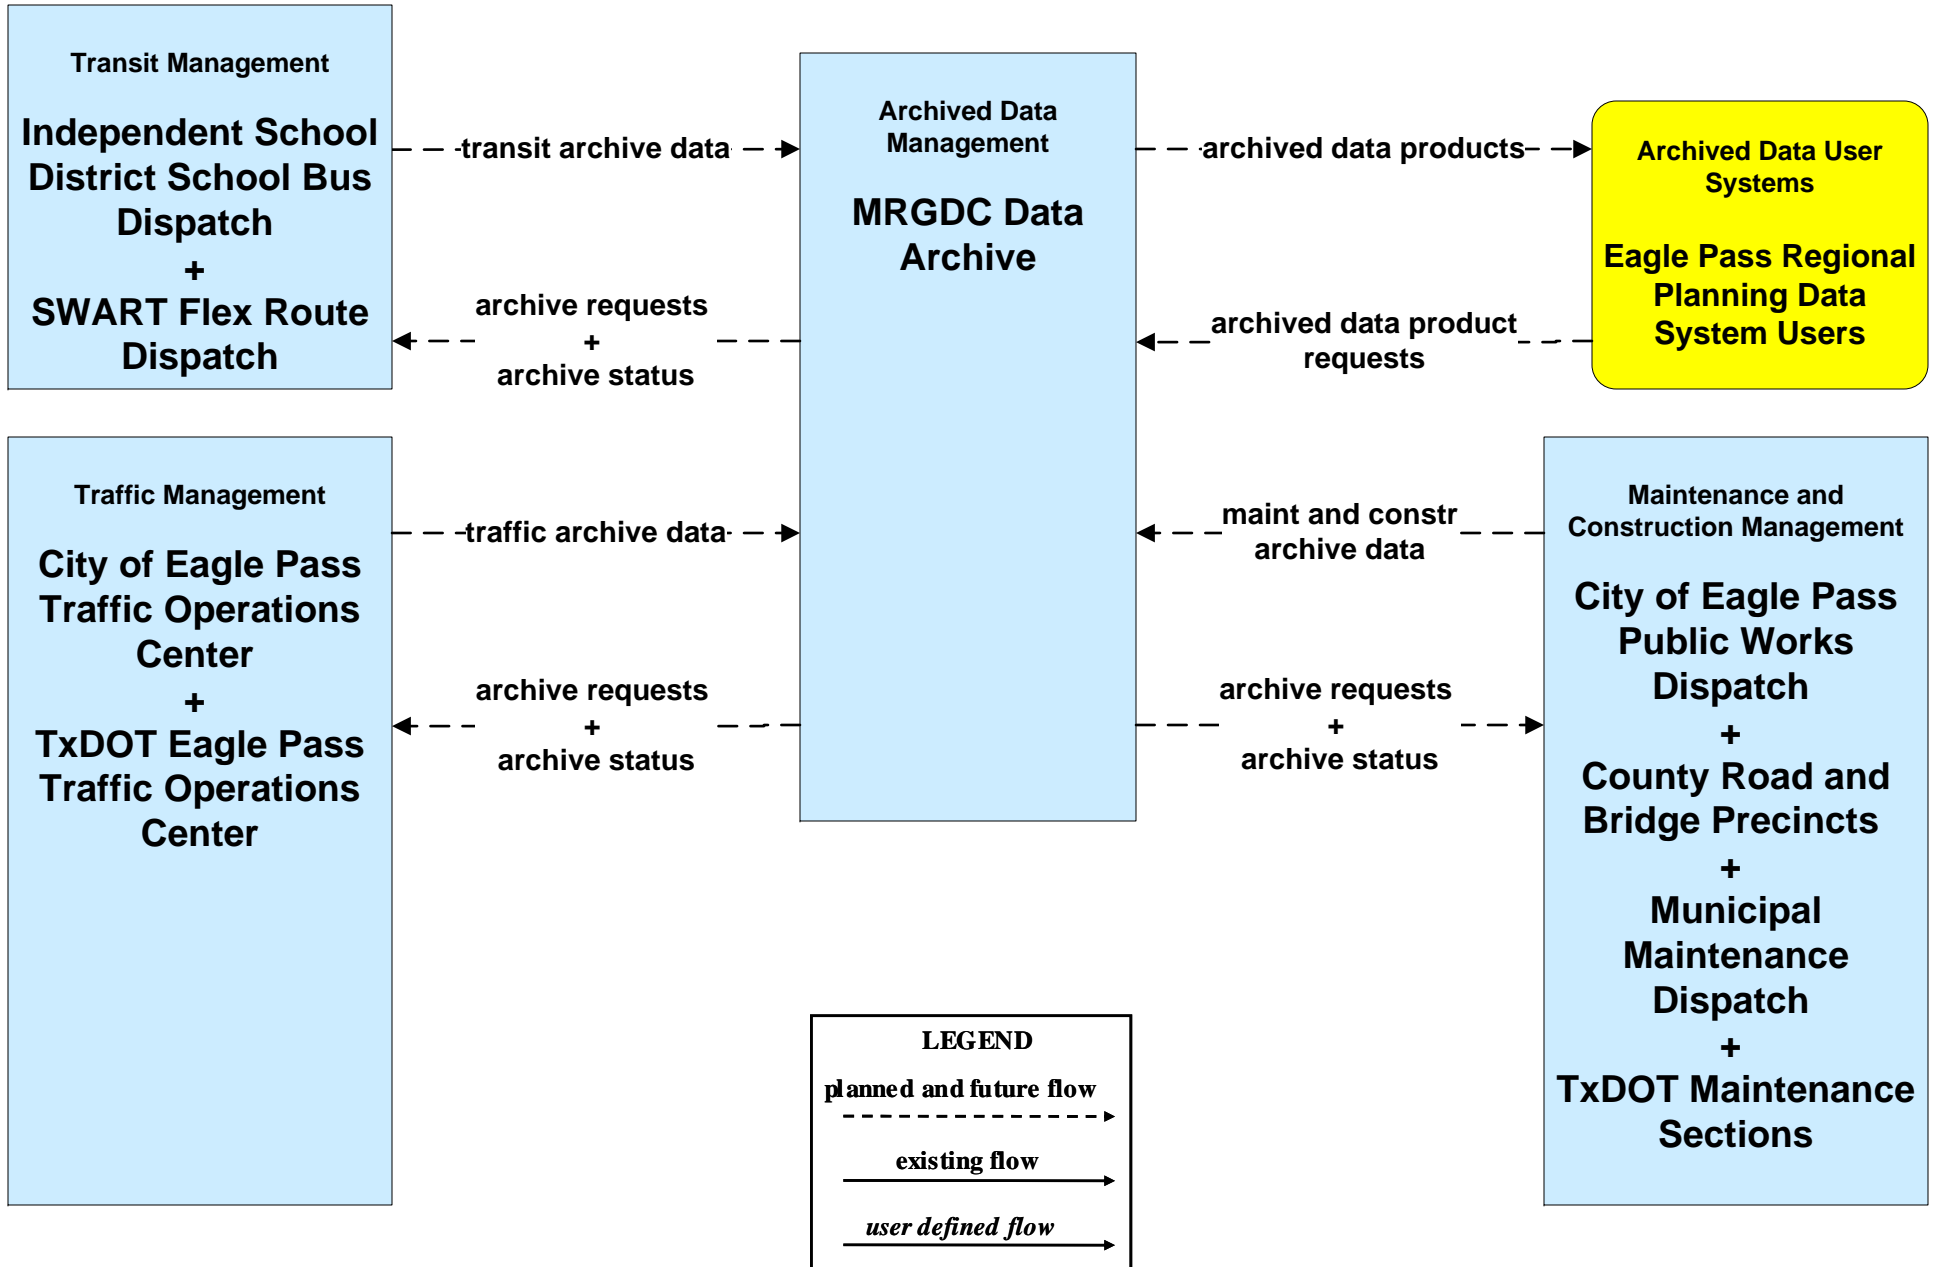

**Eagle Pass, Tx Regional ITS Architecture**

**Customized Service Package Diagrams**

**Archived Data (AD)**

**AD1 - ITS Data Mart  
TxDOT Laredo Archive**

**AD1 - ITS Data Mart  
TxDOT Crash Record Information System**

**LEGEND**

planned and future flow  
----->

existing flow  
—————>

user defined flow  
—————>

**AD2 - ITS Data Warehouse  
MRGDC Data Archive**

**AD2 - ITS Data Warehouse  
City of Eagle Pass Asset Inventory**