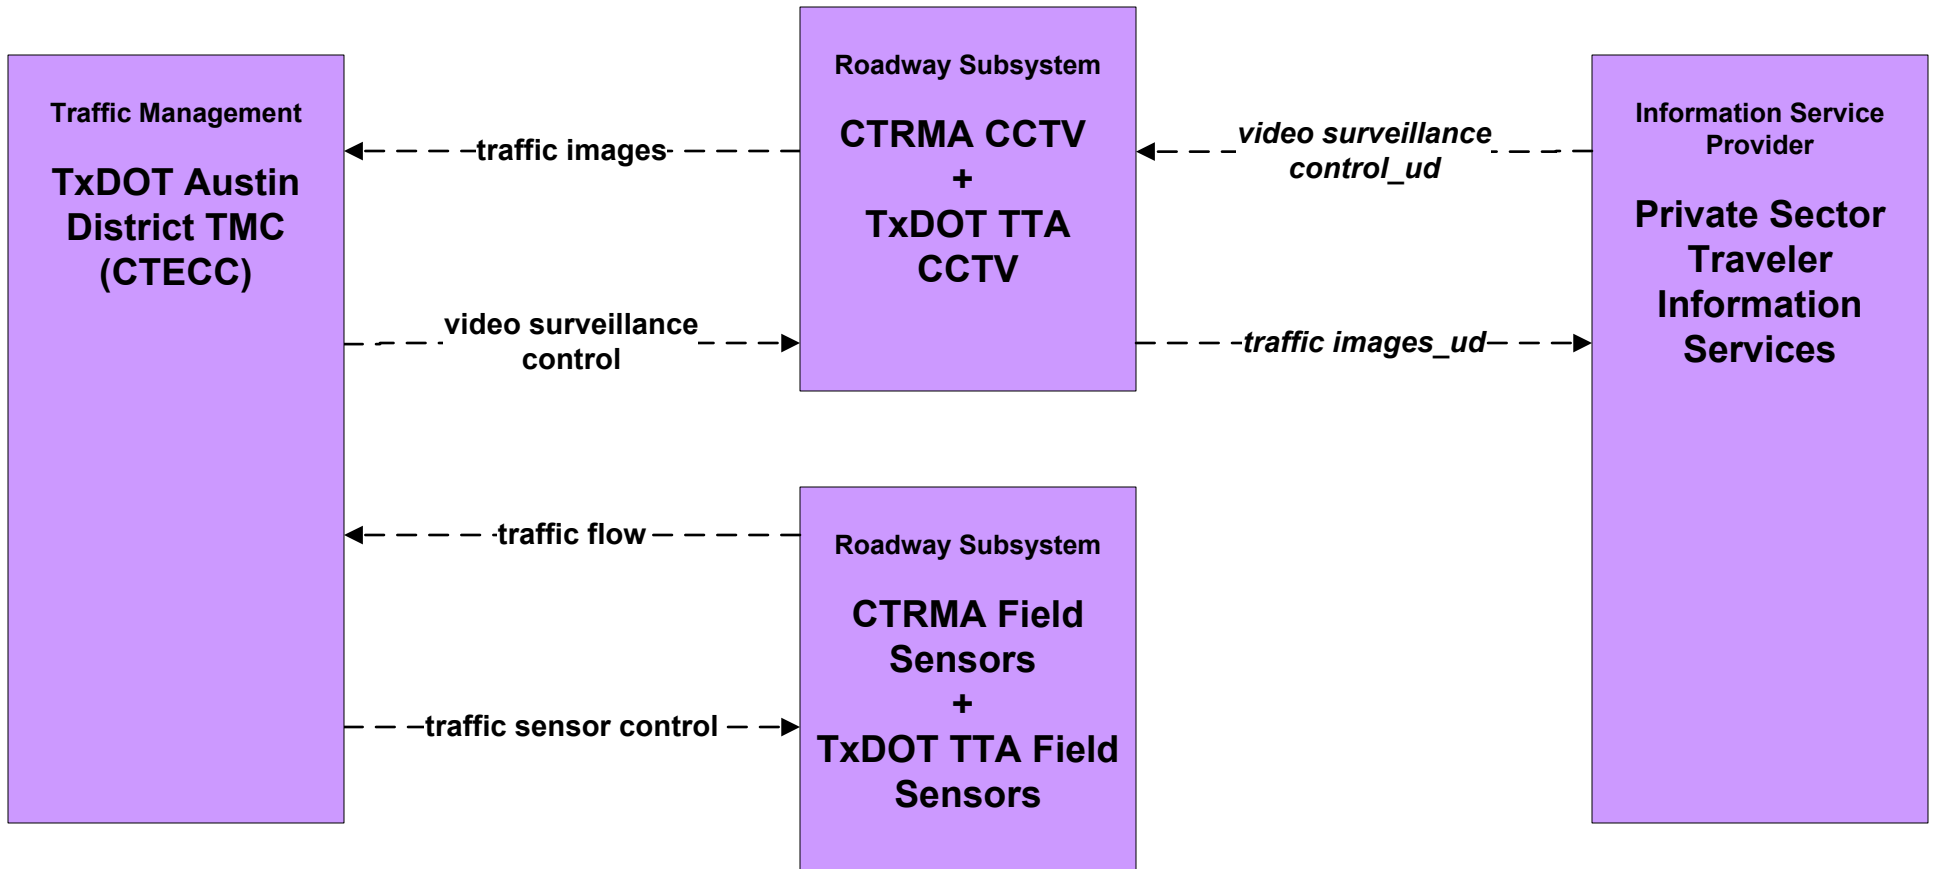

AD2 - ITS Data Warehouse Capital Area MPO (2 of 2)

ATMS01 - Network Surveillance
TxDOT Austin District TMC (CTECC) (2 of 2)

*TxDOT will control CTRMA and
 TTA CCTV and field sensors*

ATMS02 - Probe Surveillance CTRMA

ATMS06 - Traffic Information Dissemination

TxDOT Austin District TMC (CTECC) (1 of 2)

**ATMS10 - Electronic Toll Collection
CTRMA - Toll Administration (1 of 2)**

**ATMS10 - Electronic Toll Collection
CTRMA – Toll Administration (2 of 2)**