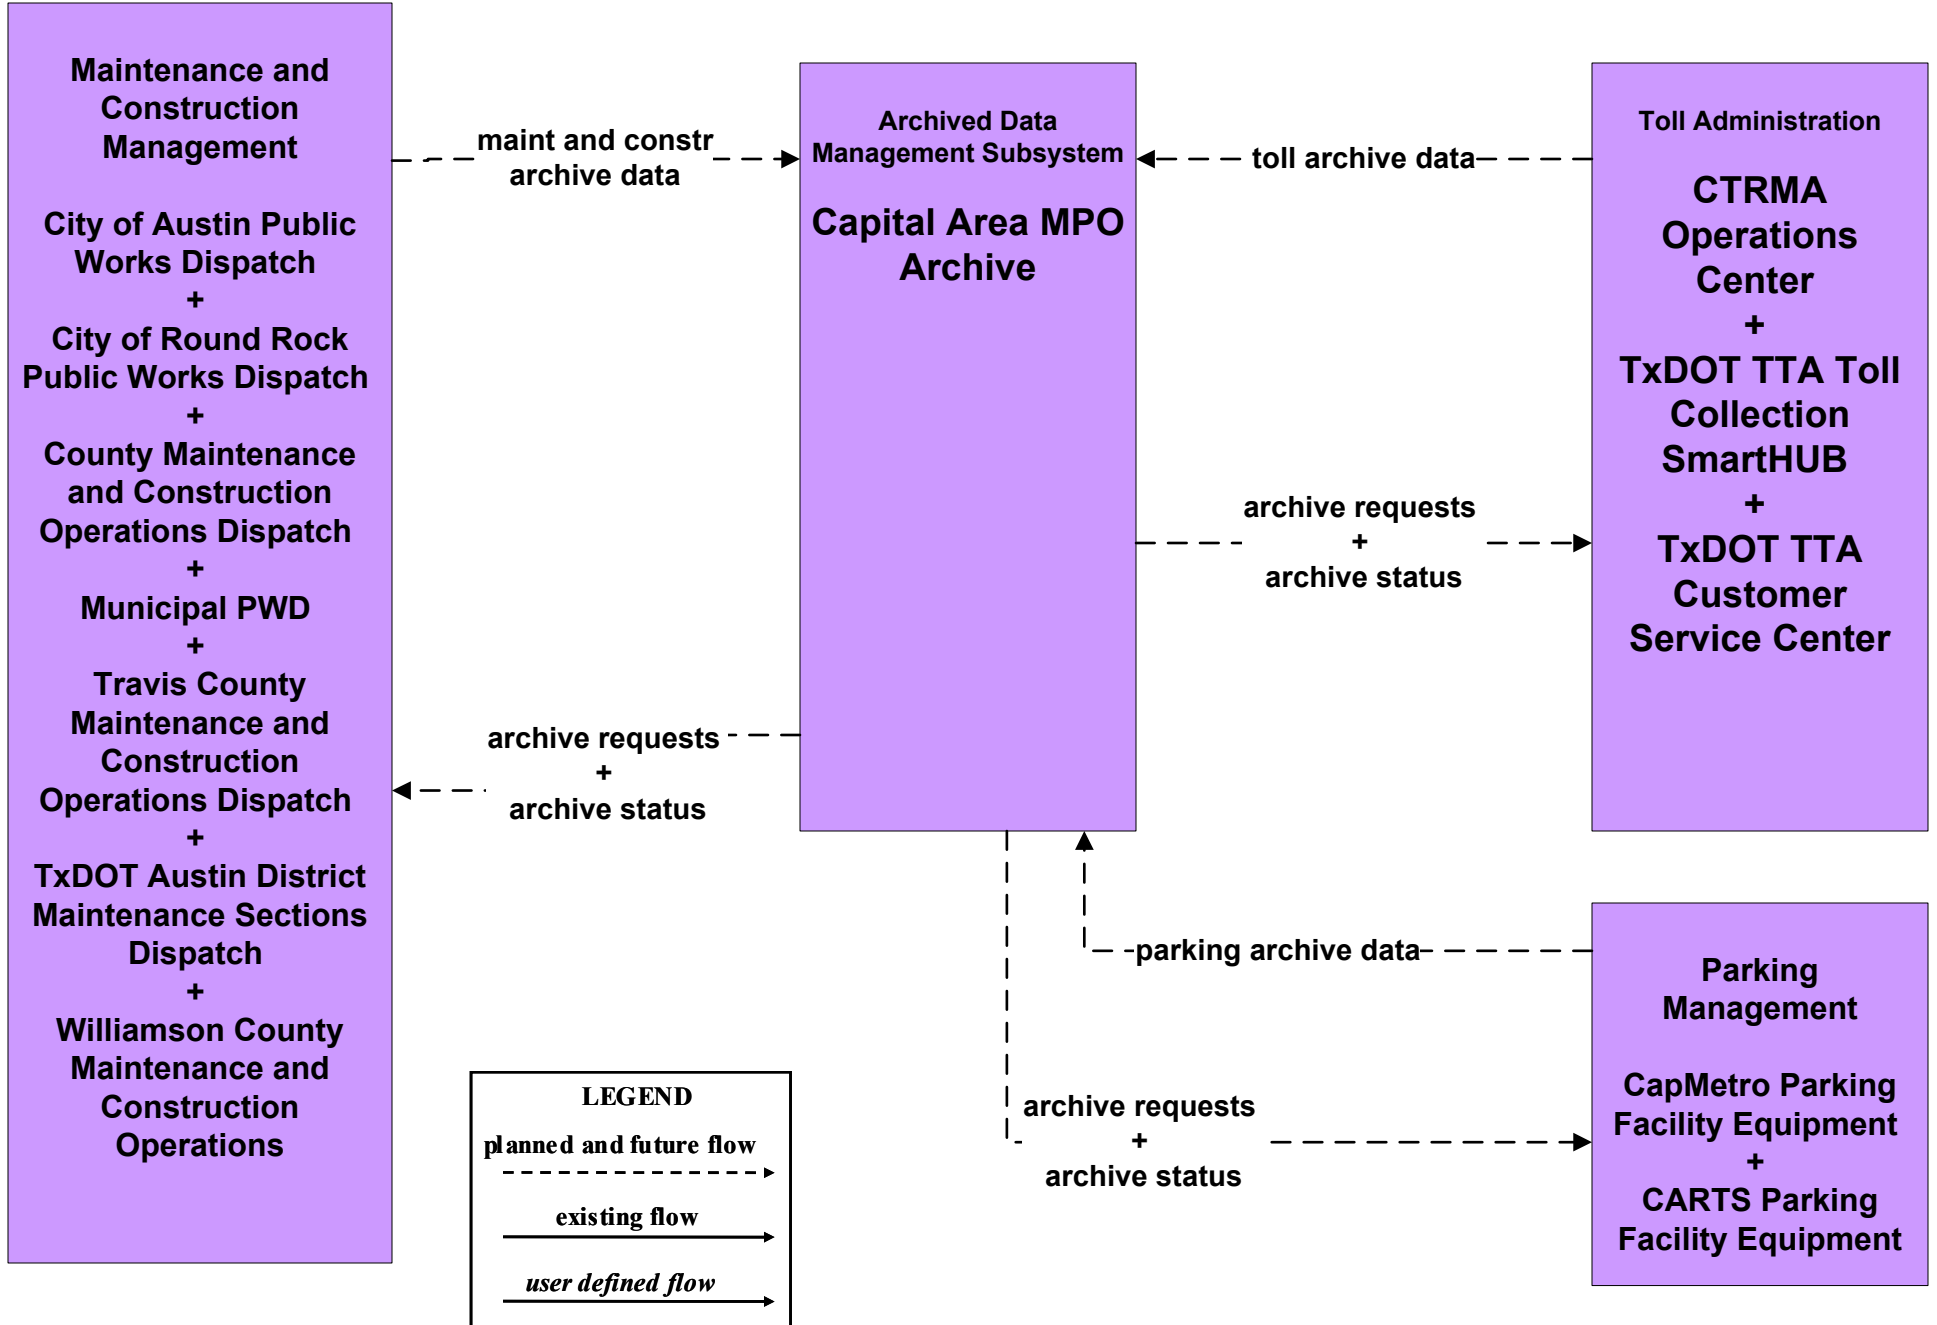

AD2 - ITS Data Warehouse Capital Area MPO (2 of 2)

ATMS01 - Network Surveillance
TxDOT Austin District TMC (CTECC) (2 of 2)

*TxDOT will control CTRMA and
 TTA CCTV and field sensors*

ATMS02 - Probe Surveillance CTRMA

ATMS06 - Traffic Information Dissemination

TxDOT Austin District TMC (CTECC) (1 of 2)

**ATMS10 - Electronic Toll Collection
CTRMA - Toll Administration (1 of 2)**

**ATMS10 - Electronic Toll Collection
CTRMA – Toll Administration (2 of 2)**