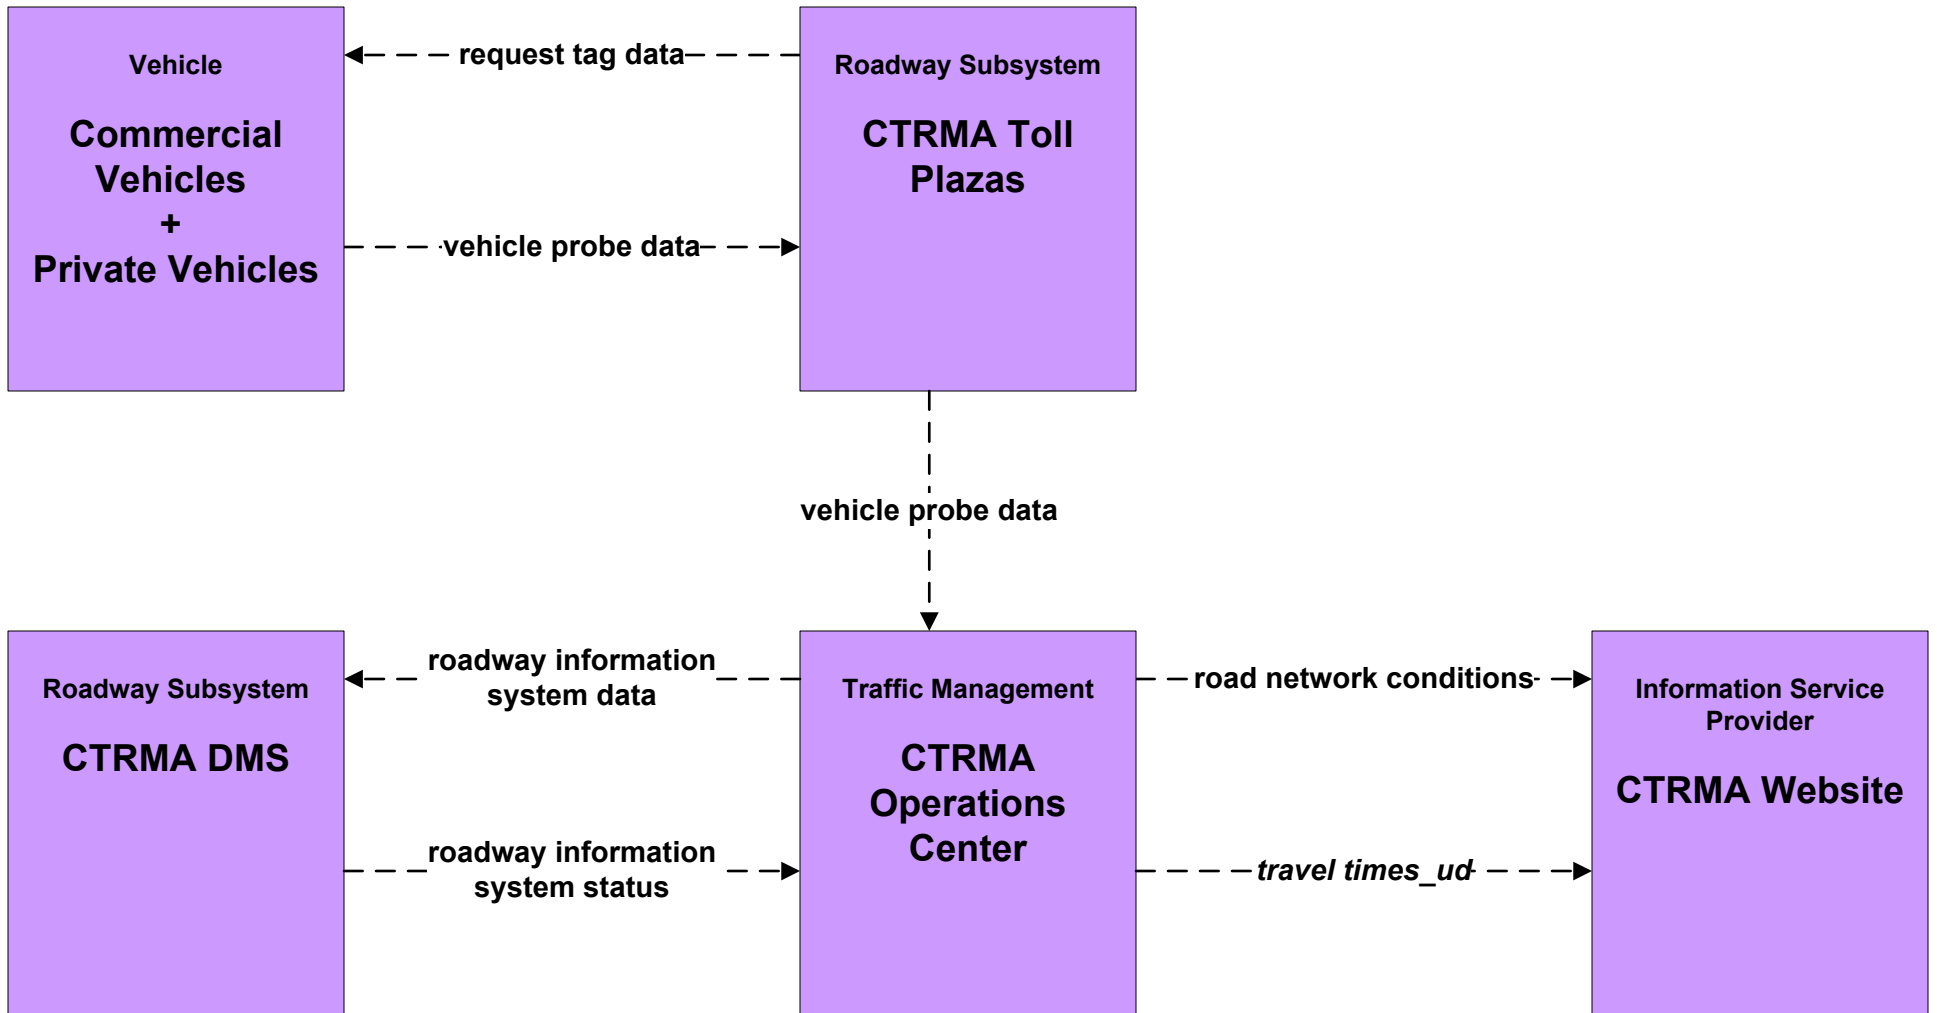

AD2 - ITS Data Warehouse Capital Area MPO (2 of 2)

ATMS01 - Network Surveillance
TxDOT Austin District TMC (CTECC) (2 of 2)

*TxDOT will control CTRMA and
 TTA CCTV and field sensors*

ATMS02 - Probe Surveillance CTRMA

ATMS06 - Traffic Information Dissemination

TxDOT Austin District TMC (CTECC) (1 of 2)

**ATMS10 - Electronic Toll Collection
CTRMA - Toll Administration (1 of 2)**

**ATMS10 - Electronic Toll Collection
CTRMA – Toll Administration (2 of 2)**