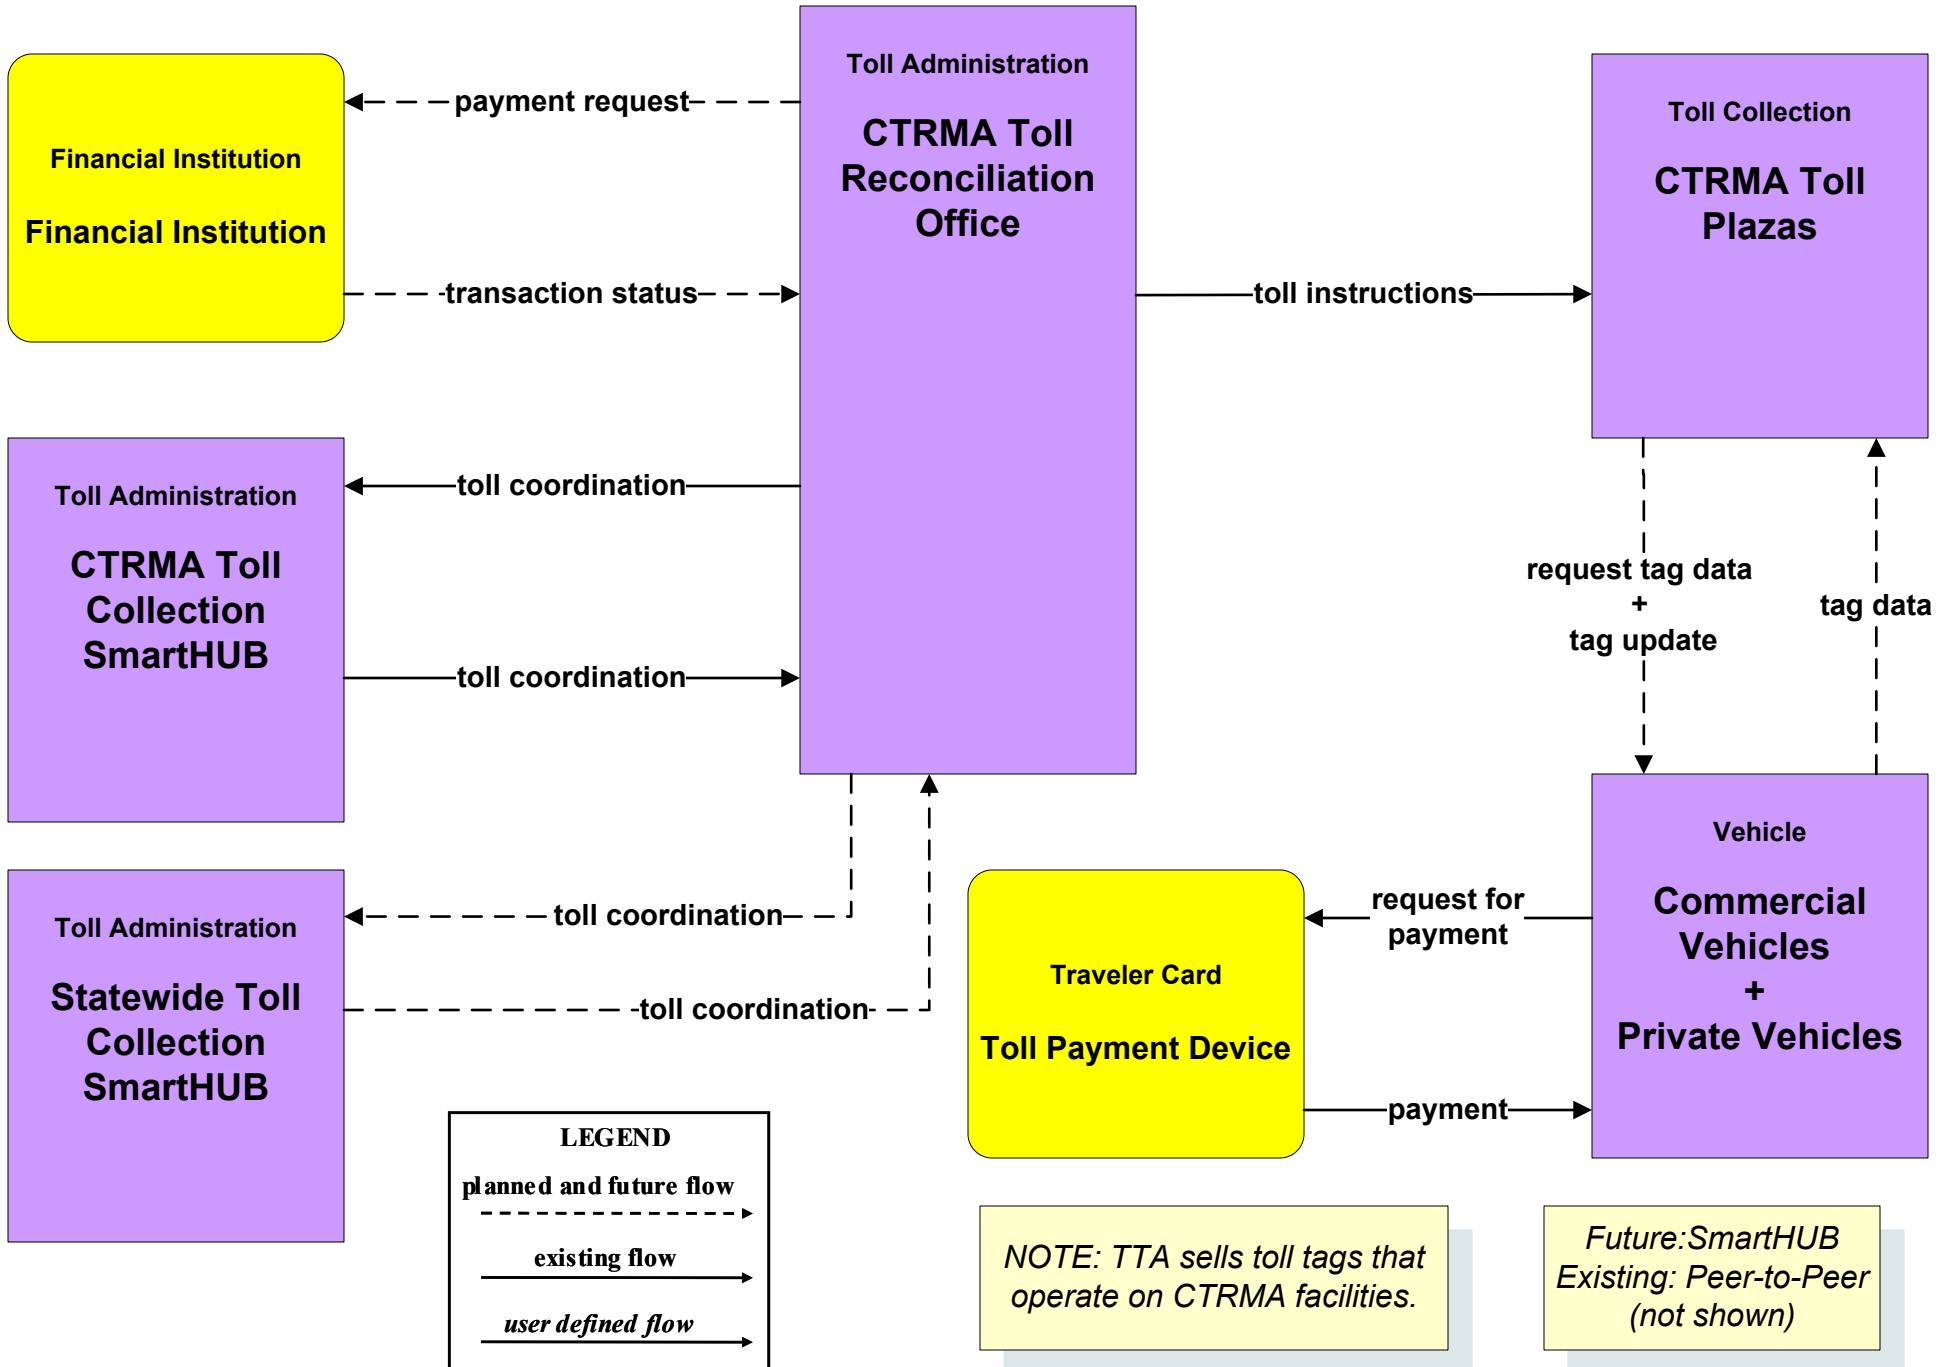

AD2 - ITS Data Warehouse Capital Area MPO (2 of 2)

ATMS01 - Network Surveillance
TxDOT Austin District TMC (CTECC) (2 of 2)

*TxDOT will control CTRMA and
 TTA CCTV and field sensors*

ATMS02 - Probe Surveillance CTRMA

ATMS06 - Traffic Information Dissemination

TxDOT Austin District TMC (CTECC) (1 of 2)

**ATMS10 - Electronic Toll Collection
CTRMA - Toll Administration (1 of 2)**

**ATMS10 - Electronic Toll Collection
CTRMA – Toll Administration (2 of 2)**