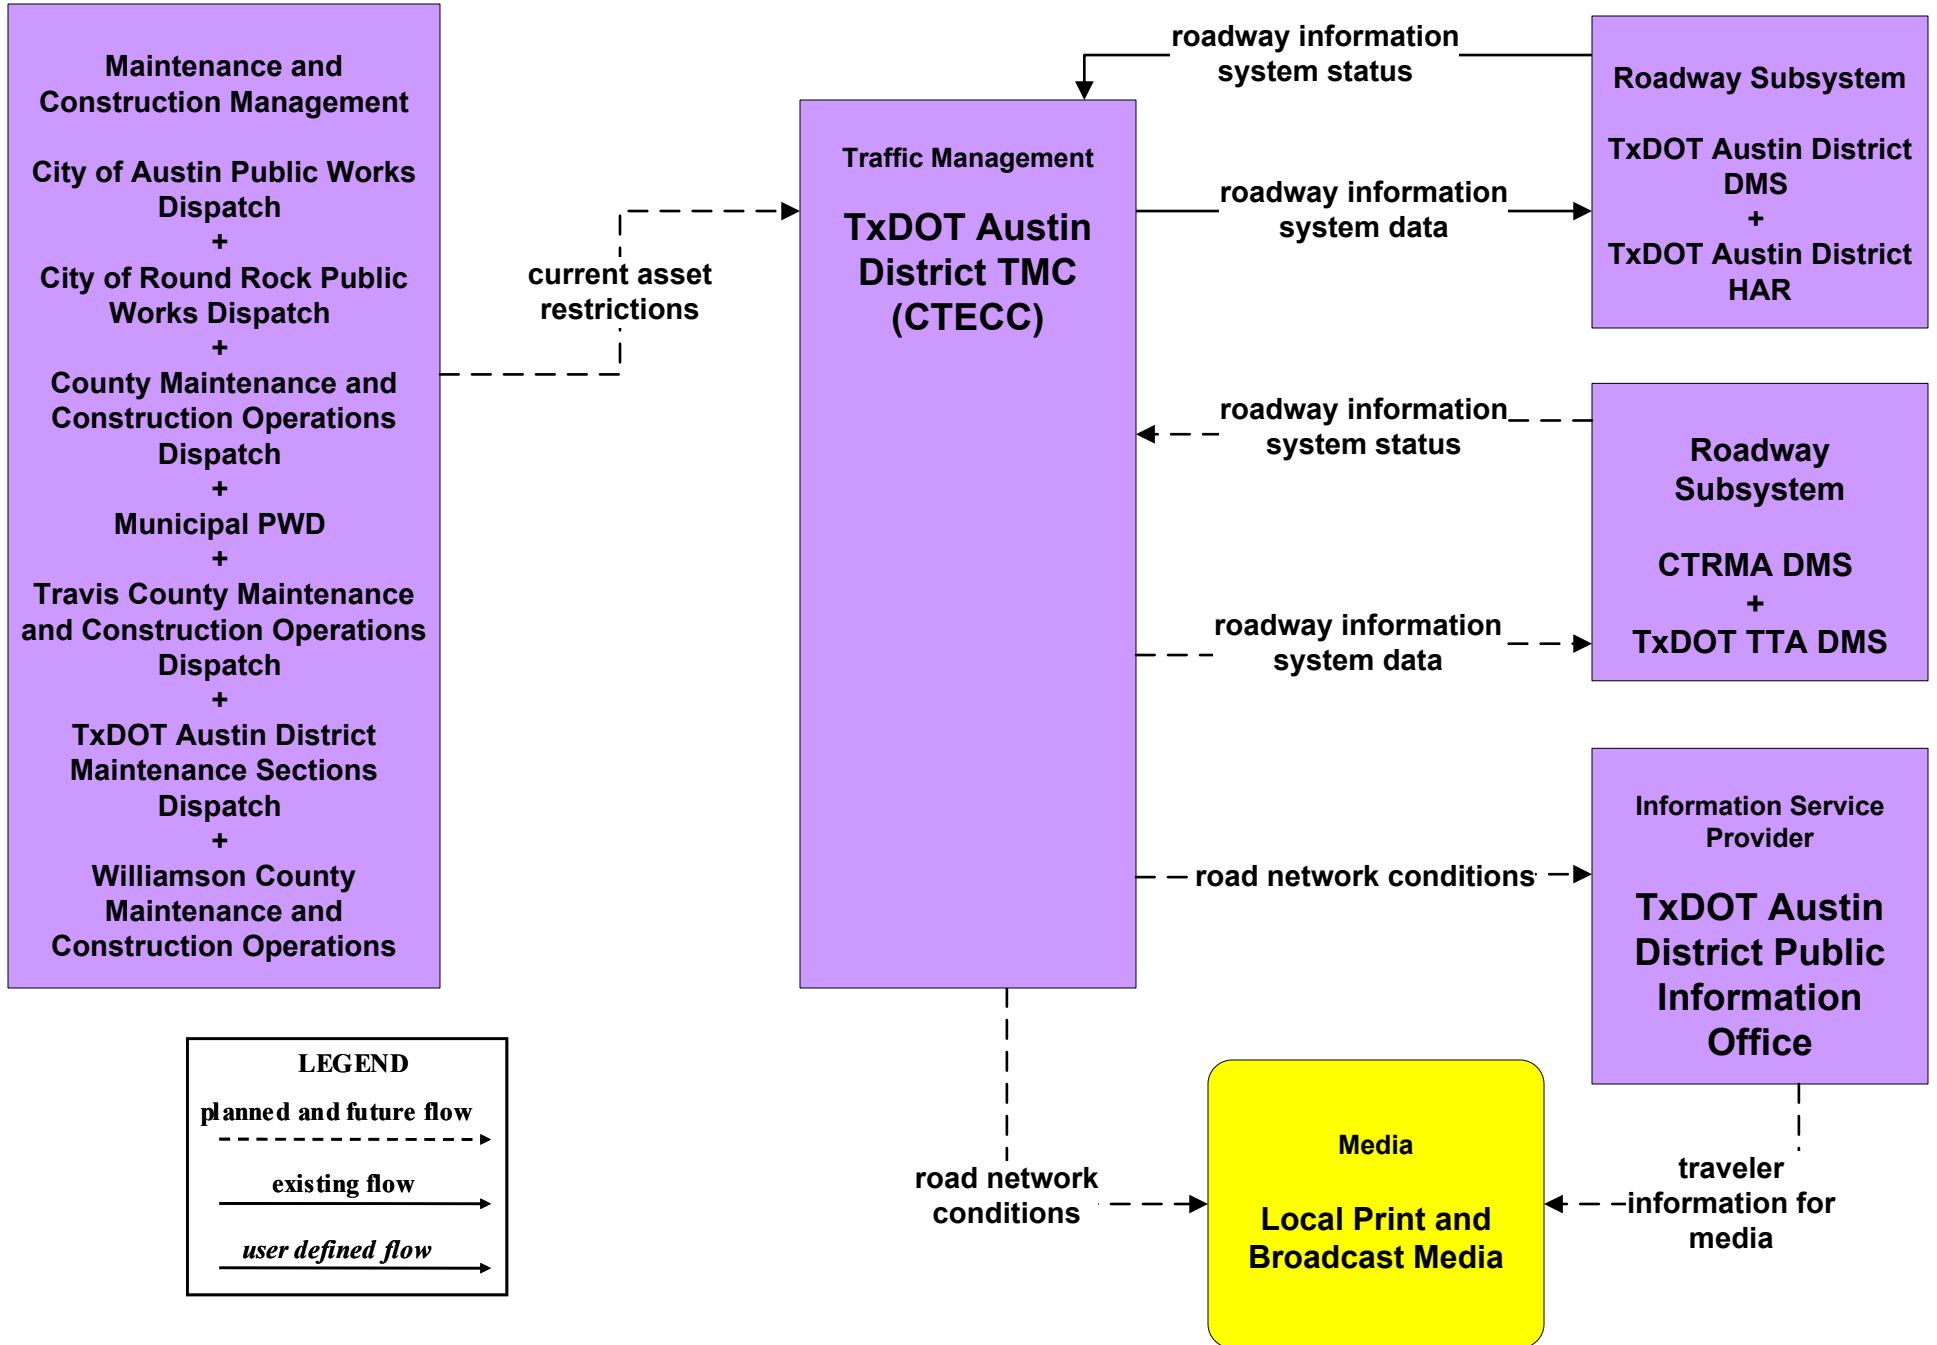

AD2 - ITS Data Warehouse Capital Area MPO (2 of 2)

ATMS01 - Network Surveillance
TxDOT Austin District TMC (CTECC) (2 of 2)

*TxDOT will control CTRMA and
 TTA CCTV and field sensors*

ATMS02 - Probe Surveillance CTRMA

ATMS06 - Traffic Information Dissemination

TxDOT Austin District TMC (CTECC) (1 of 2)

**ATMS10 - Electronic Toll Collection
CTRMA - Toll Administration (1 of 2)**

**ATMS10 - Electronic Toll Collection
CTRMA – Toll Administration (2 of 2)**