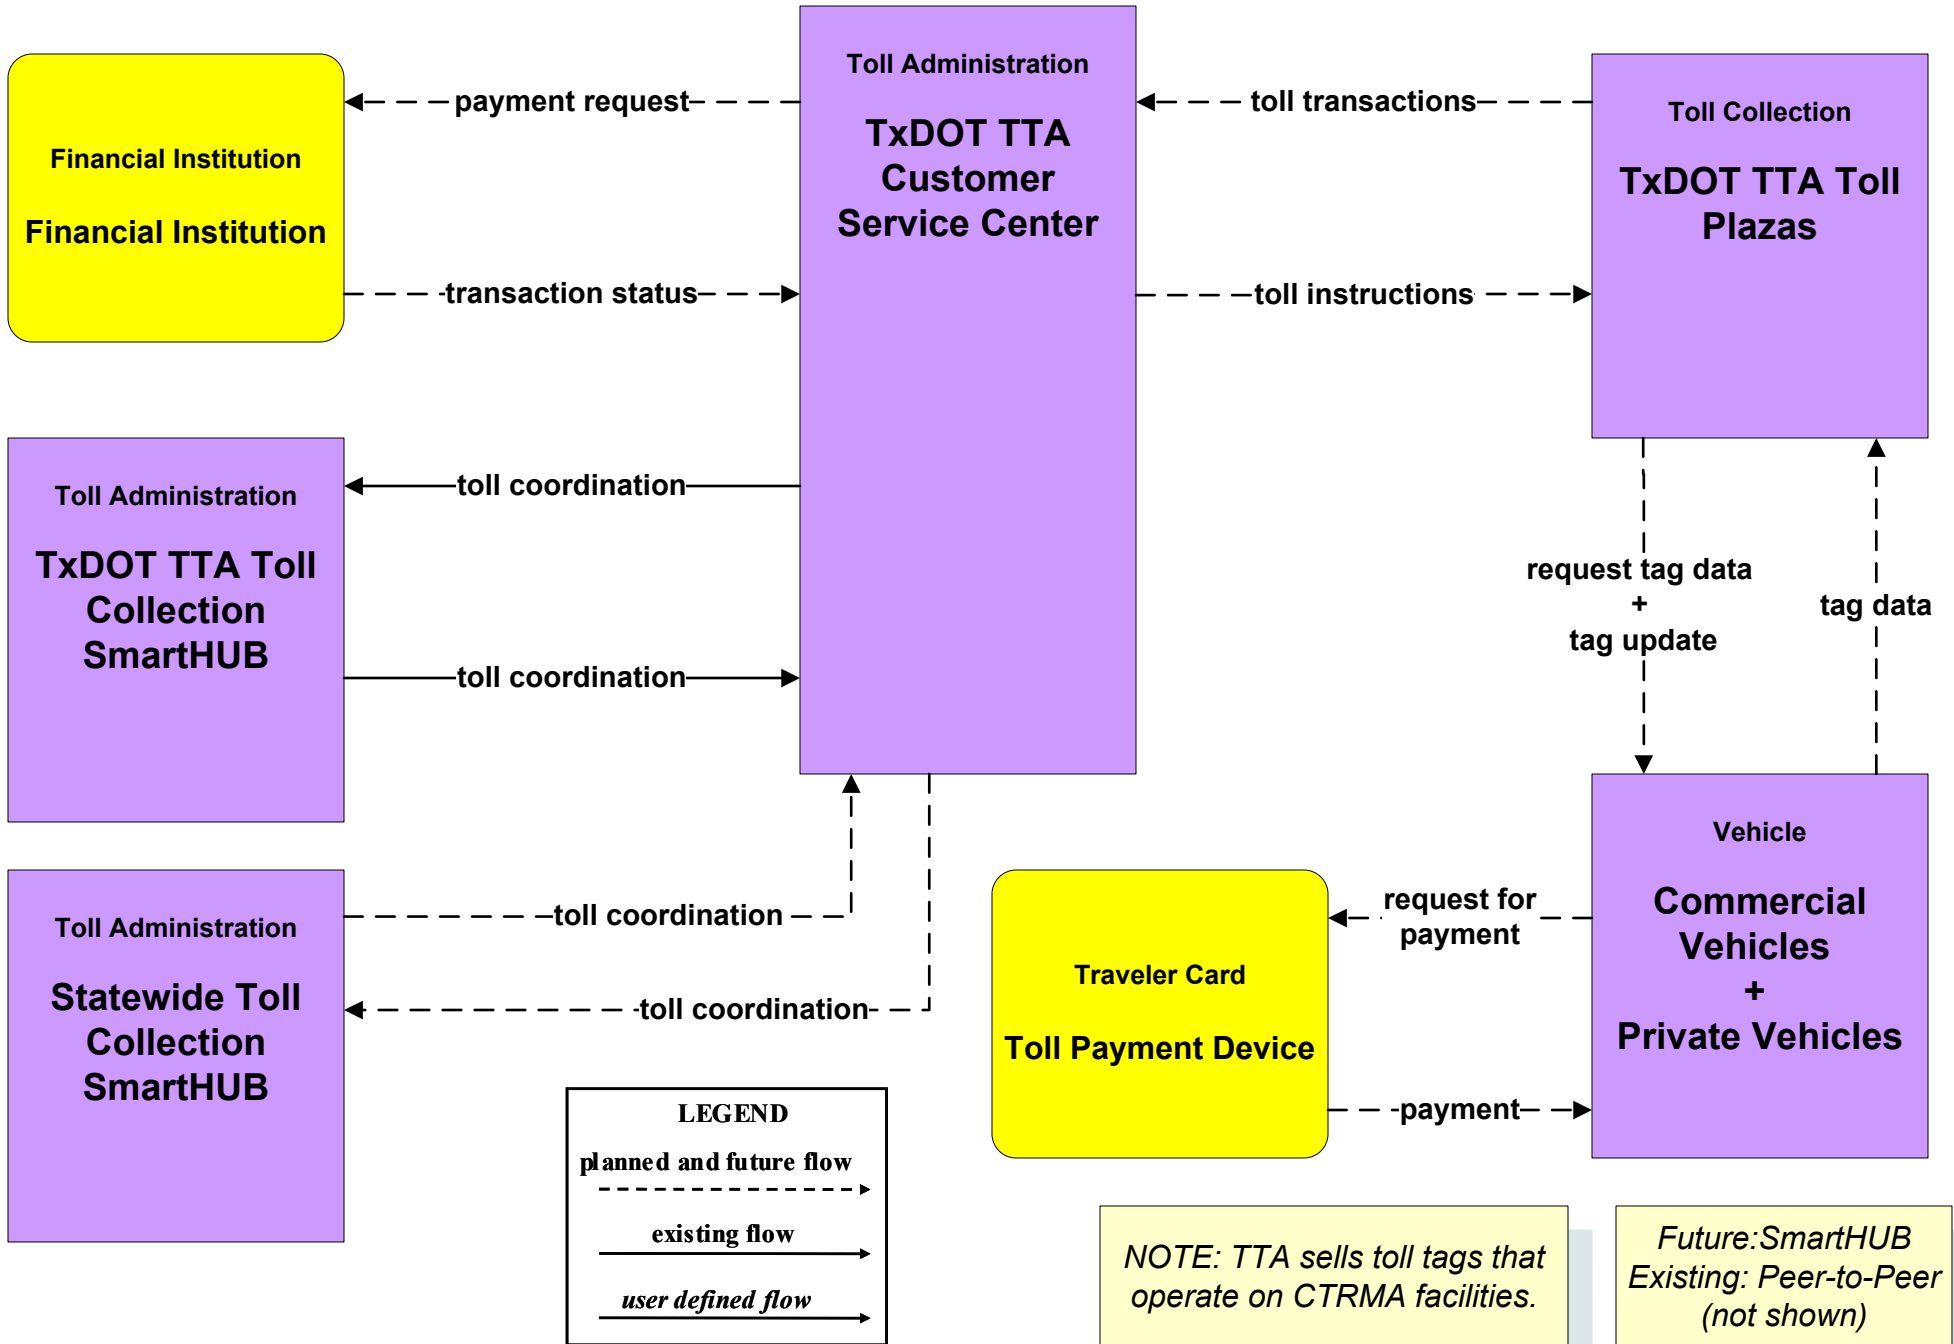

AD2 - ITS Data Warehouse Capital Area MPO (2 of 2)

ATMS01 - Network Surveillance
TxDOT Austin District TMC (CTECC) (2 of 2)

*TxDOT will control CTRMA and
 TTA CCTV and field sensors*

ATMS06 - Traffic Information Dissemination

TxDOT Austin District TMC (CTECC) (1 of 2)

ATMS10 - Electronic Toll Collection

TTA – Toll Administration (1 of 2)

**ATMS10 - Electronic Toll Collection
TTA – Toll Administration (2 of 2)**

**ATMS10 - Electronic Toll Collection
CTRMA - Toll Administration (1 of 2)**