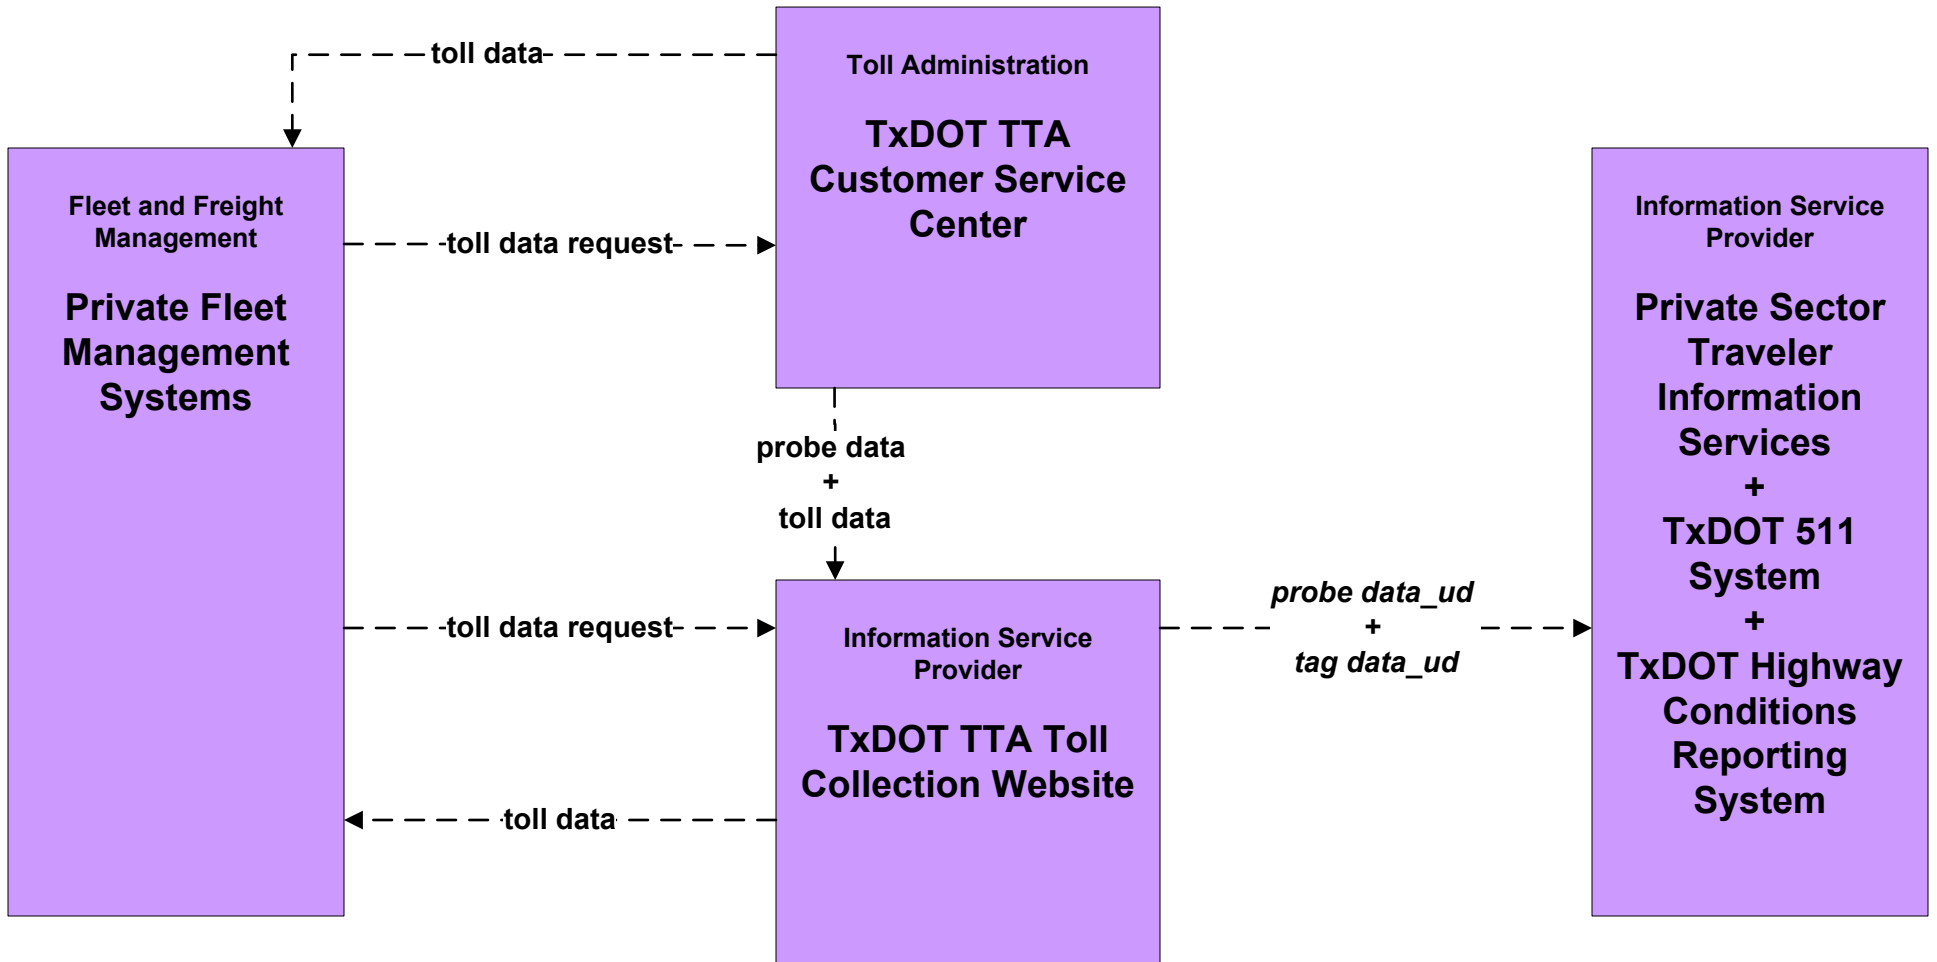

AD2 - ITS Data Warehouse Capital Area MPO (2 of 2)

ATMS01 - Network Surveillance
TxDOT Austin District TMC (CTECC) (2 of 2)

*TxDOT will control CTRMA and
 TTA CCTV and field sensors*

ATMS06 - Traffic Information Dissemination

TxDOT Austin District TMC (CTECC) (1 of 2)

ATMS10 - Electronic Toll Collection

TTA – Toll Administration (1 of 2)

**ATMS10 - Electronic Toll Collection
TTA – Toll Administration (2 of 2)**

**ATMS10 - Electronic Toll Collection
CTRMA - Toll Administration (1 of 2)**