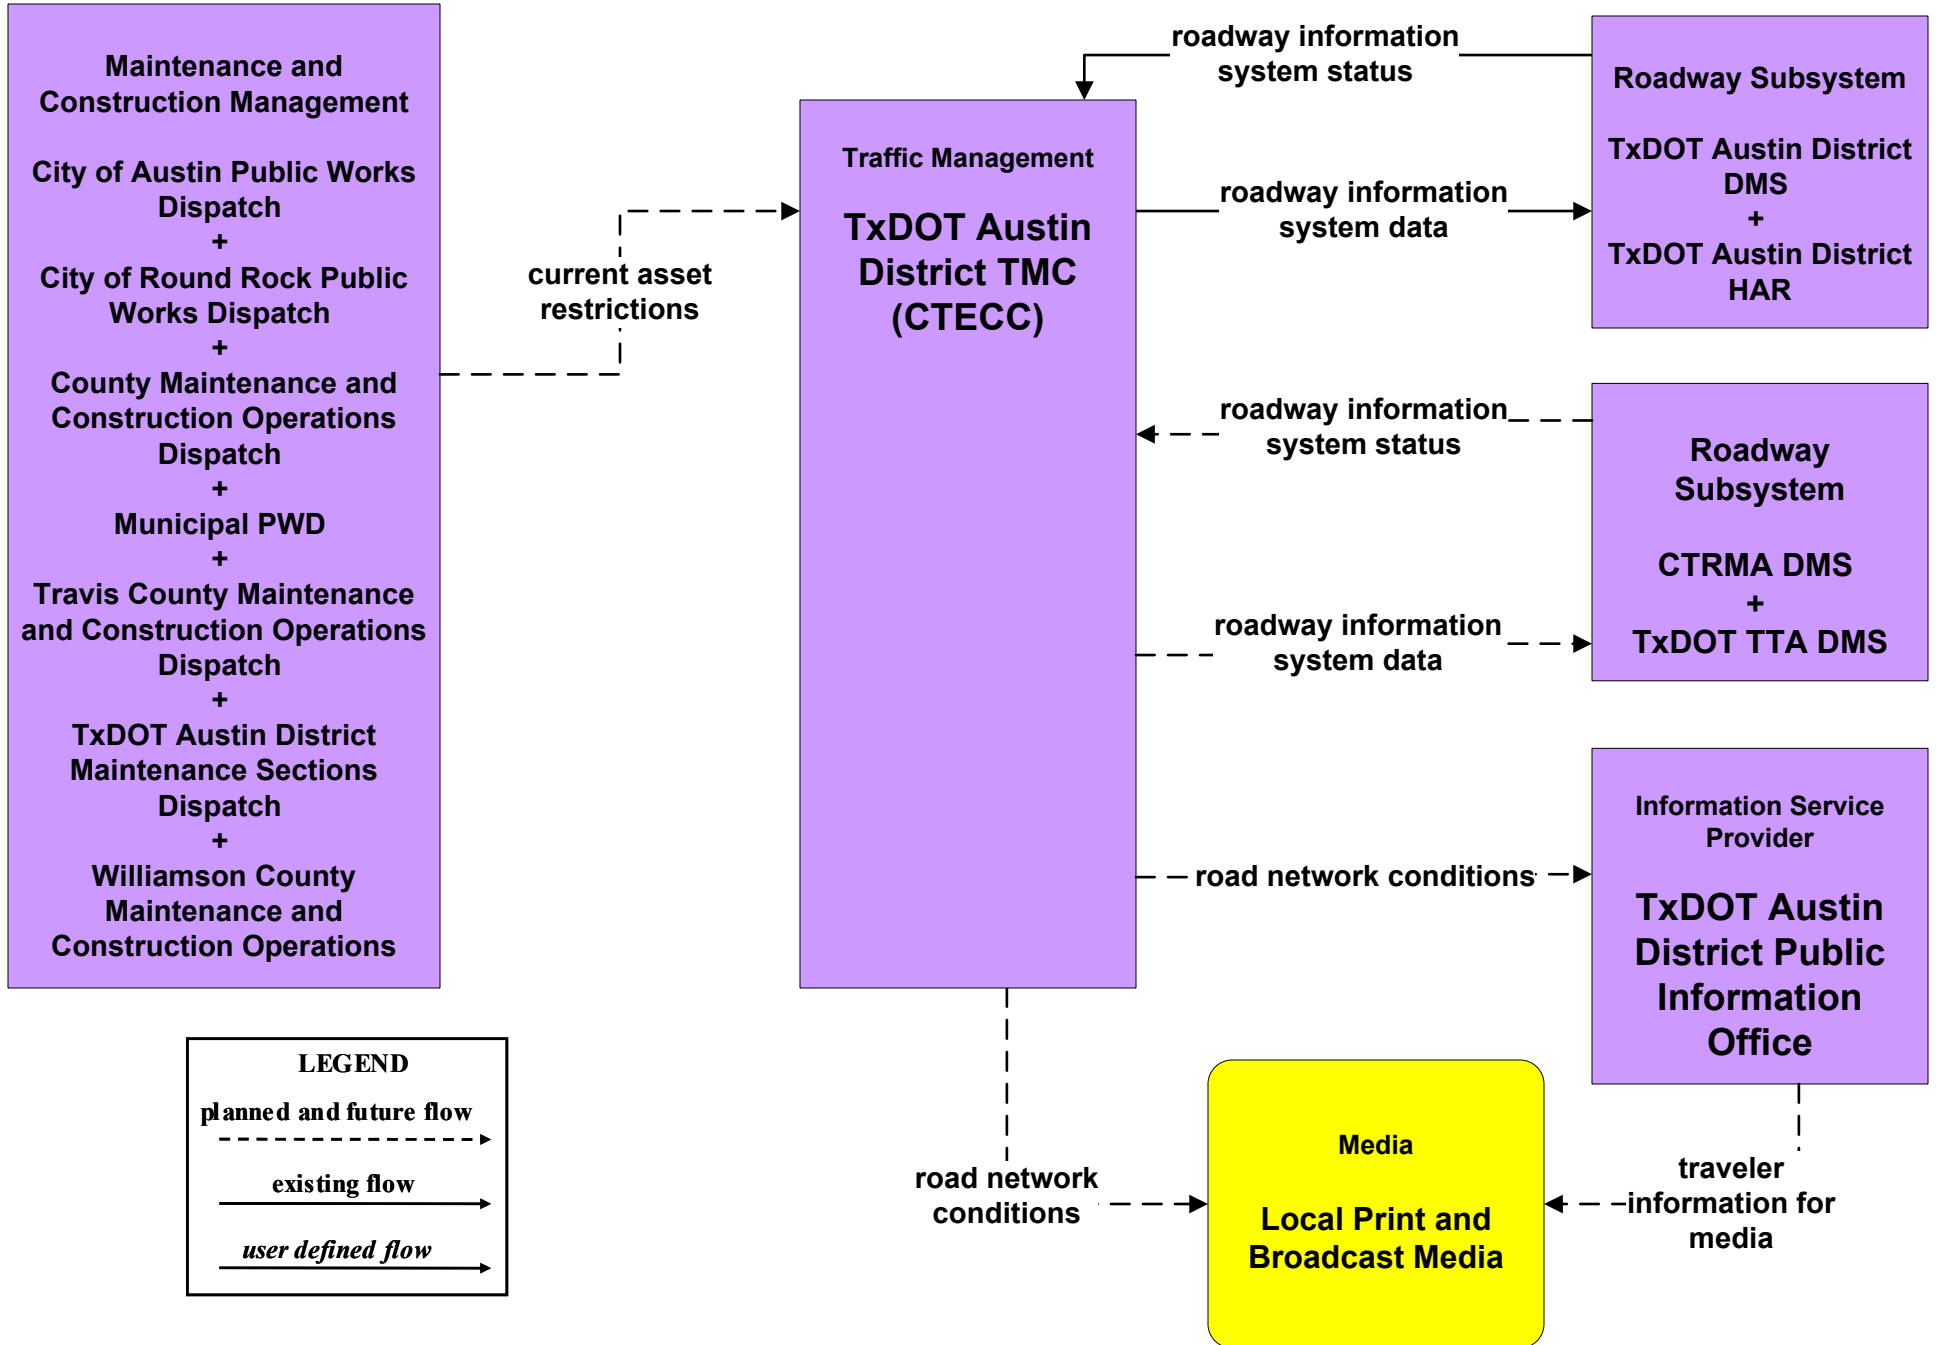

AD2 - ITS Data Warehouse Capital Area MPO (2 of 2)

ATMS01 - Network Surveillance
TxDOT Austin District TMC (CTECC) (2 of 2)

*TxDOT will control CTRMA and
 TTA CCTV and field sensors*

ATMS06 - Traffic Information Dissemination

TxDOT Austin District TMC (CTECC) (1 of 2)

ATMS10 - Electronic Toll Collection

TTA – Toll Administration (1 of 2)

**ATMS10 - Electronic Toll Collection
TTA – Toll Administration (2 of 2)**

**ATMS10 - Electronic Toll Collection
CTRMA - Toll Administration (1 of 2)**