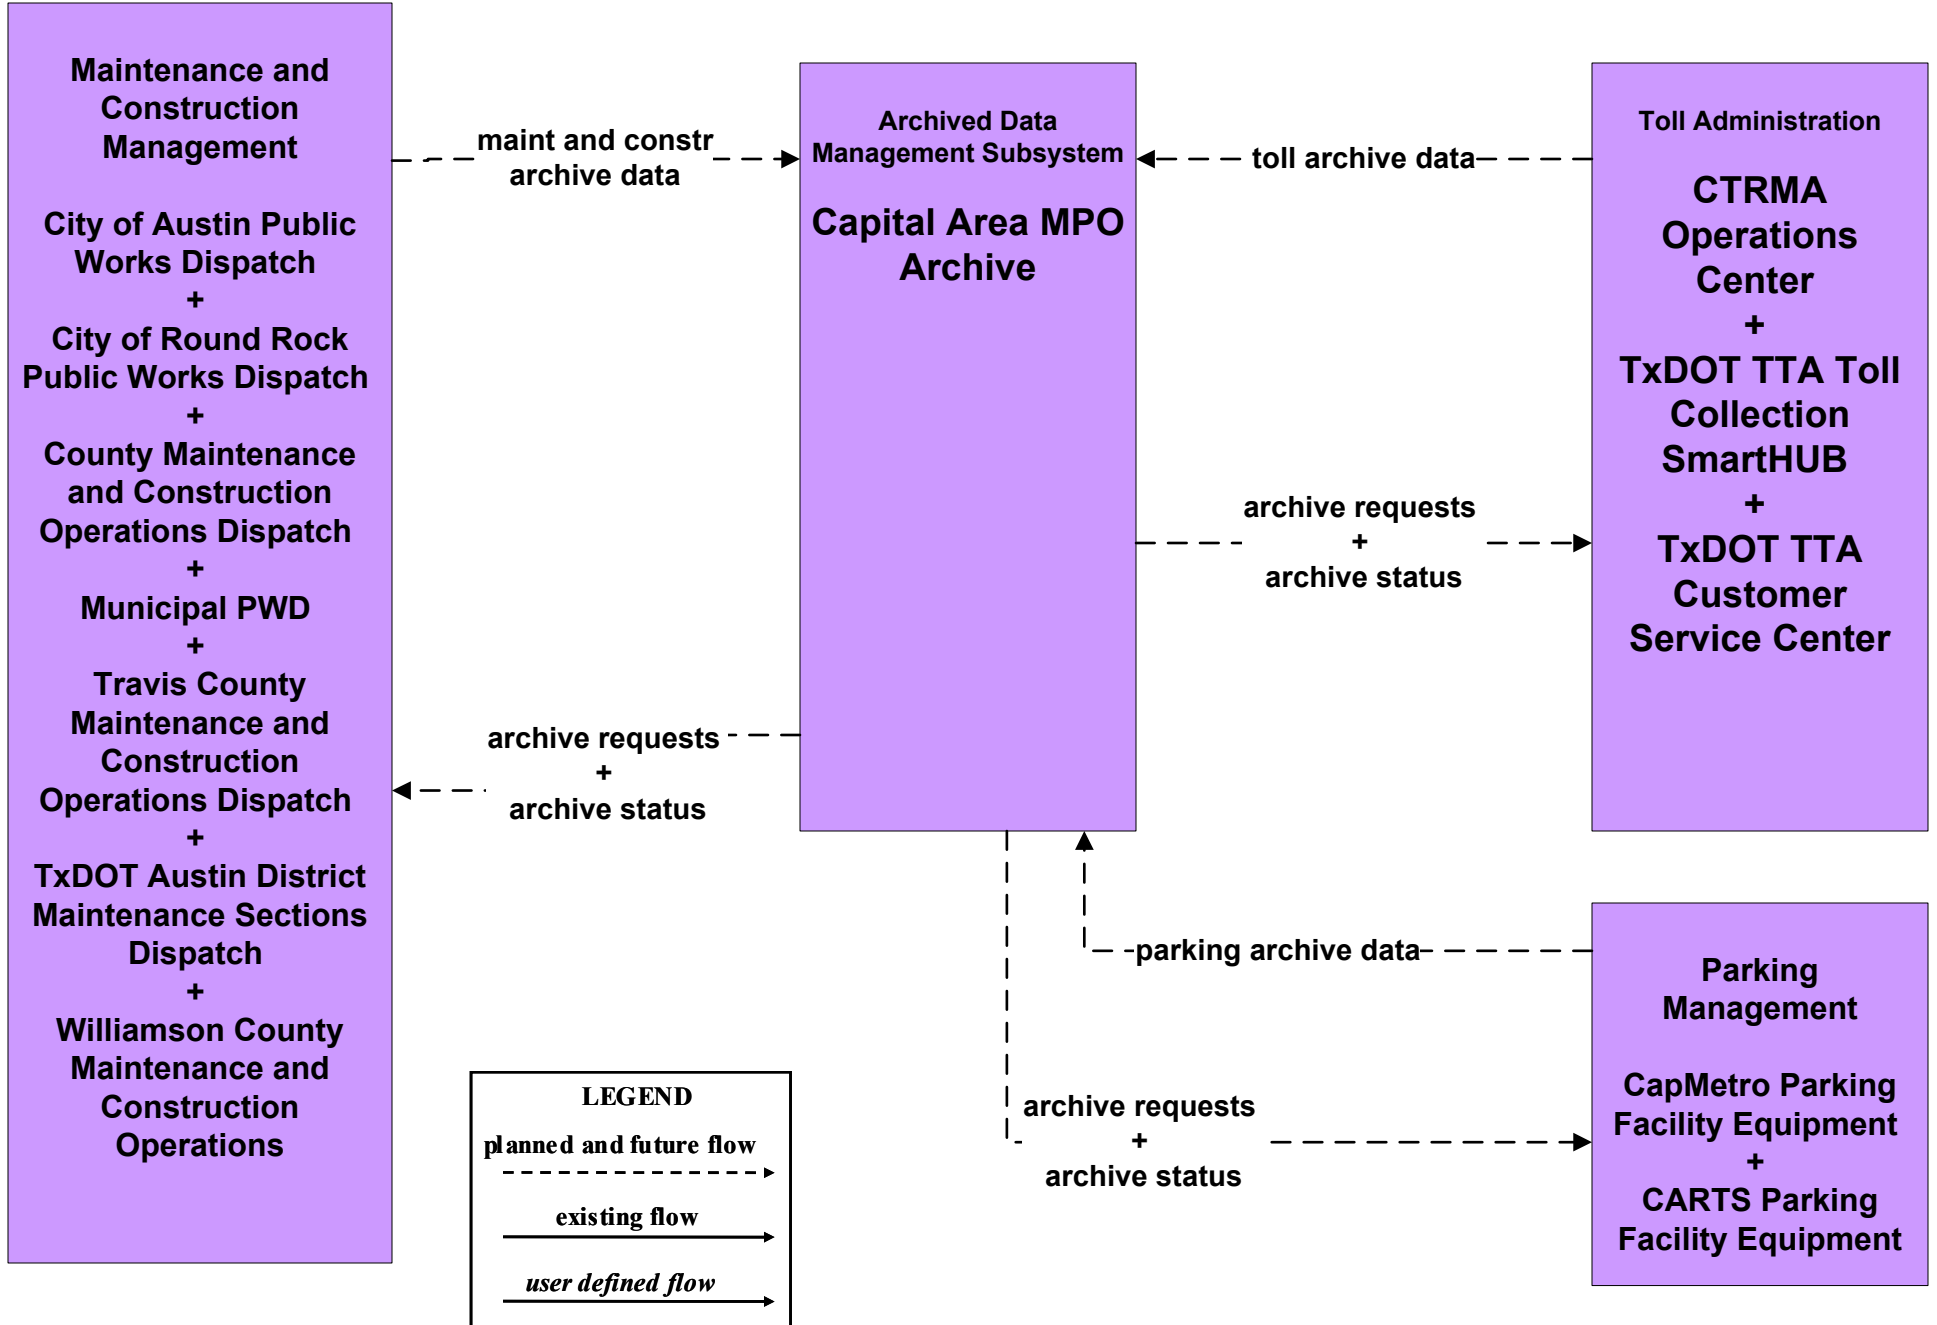

AD2 - ITS Data Warehouse Capital Area MPO (2 of 2)

ATMS01 - Network Surveillance
TxDOT Austin District TMC (CTECC) (2 of 2)

*TxDOT will control CTRMA and
 TTA CCTV and field sensors*

ATMS06 - Traffic Information Dissemination

TxDOT Austin District TMC (CTECC) (1 of 2)

ATMS10 - Electronic Toll Collection

TTA – Toll Administration (1 of 2)

**ATMS10 - Electronic Toll Collection
TTA – Toll Administration (2 of 2)**

**ATMS10 - Electronic Toll Collection
CTRMA - Toll Administration (1 of 2)**