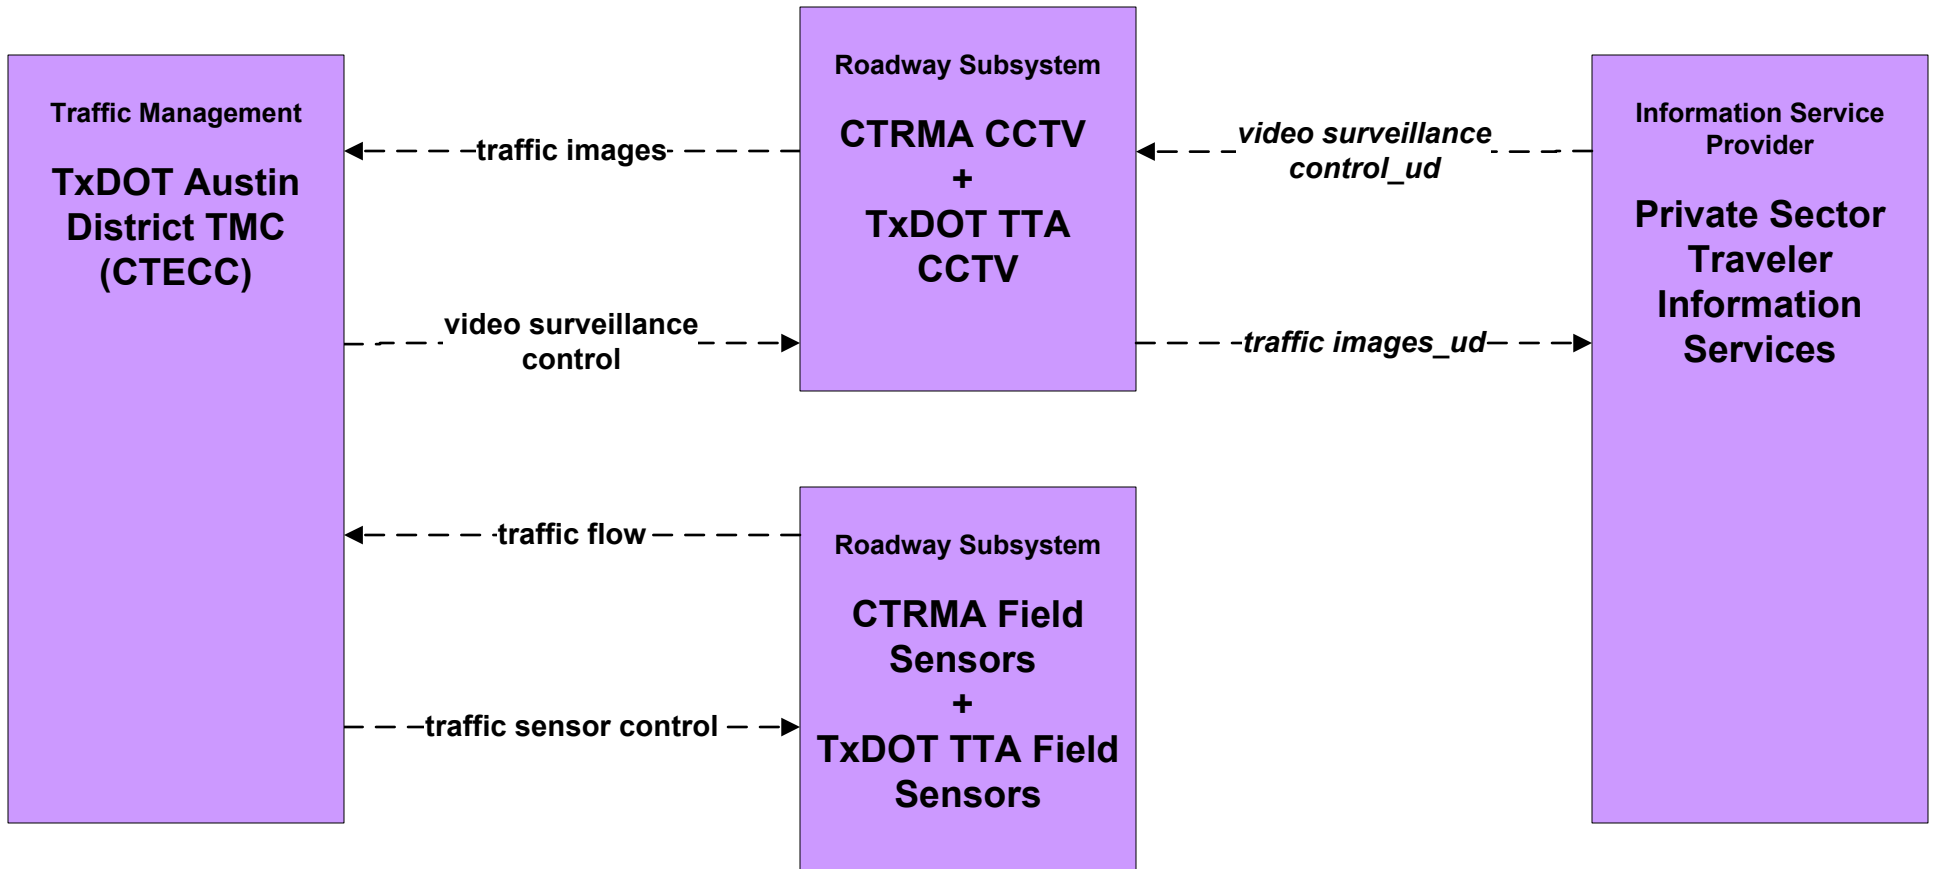

AD2 - ITS Data Warehouse Capital Area MPO (2 of 2)

ATMS01 - Network Surveillance
TxDOT Austin District TMC (CTECC) (2 of 2)

*TxDOT will control CTRMA and
 TTA CCTV and field sensors*

ATMS06 - Traffic Information Dissemination

TxDOT Austin District TMC (CTECC) (1 of 2)

ATMS10 - Electronic Toll Collection

TTA – Toll Administration (1 of 2)

**ATMS10 - Electronic Toll Collection
TTA – Toll Administration (2 of 2)**

**ATMS10 - Electronic Toll Collection
CTRMA - Toll Administration (1 of 2)**