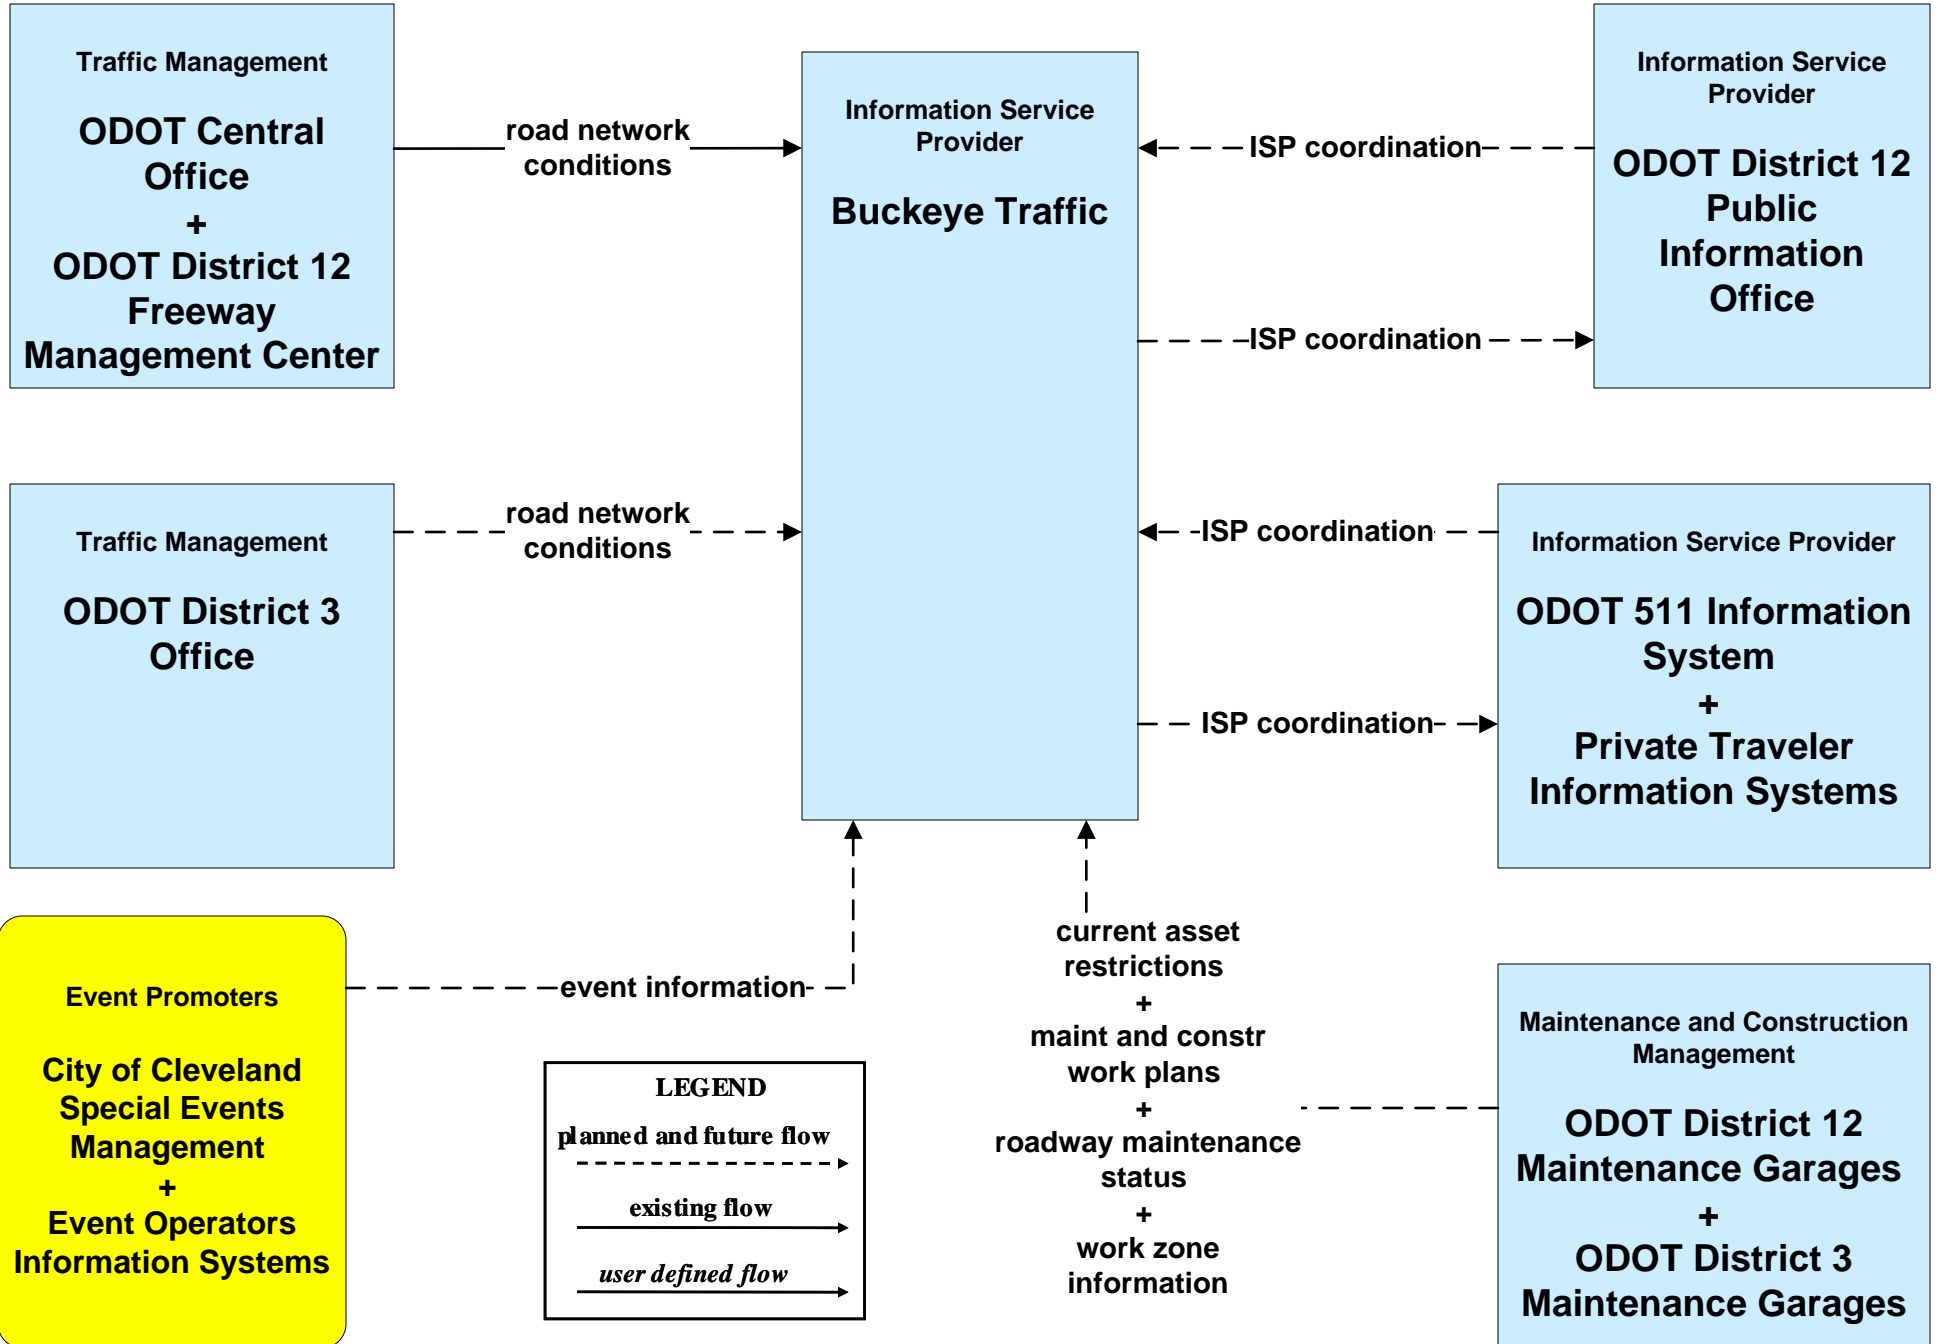

ATIS01 - Broadcast Traveler Information Buckeye Traffic (1 of 2)

ATIS02 - Interactive Traveler Information Private Traveler Information Systems

**ATMS08 - Incident Management
Event Promoter Interfaces – Municipalities and Counties**