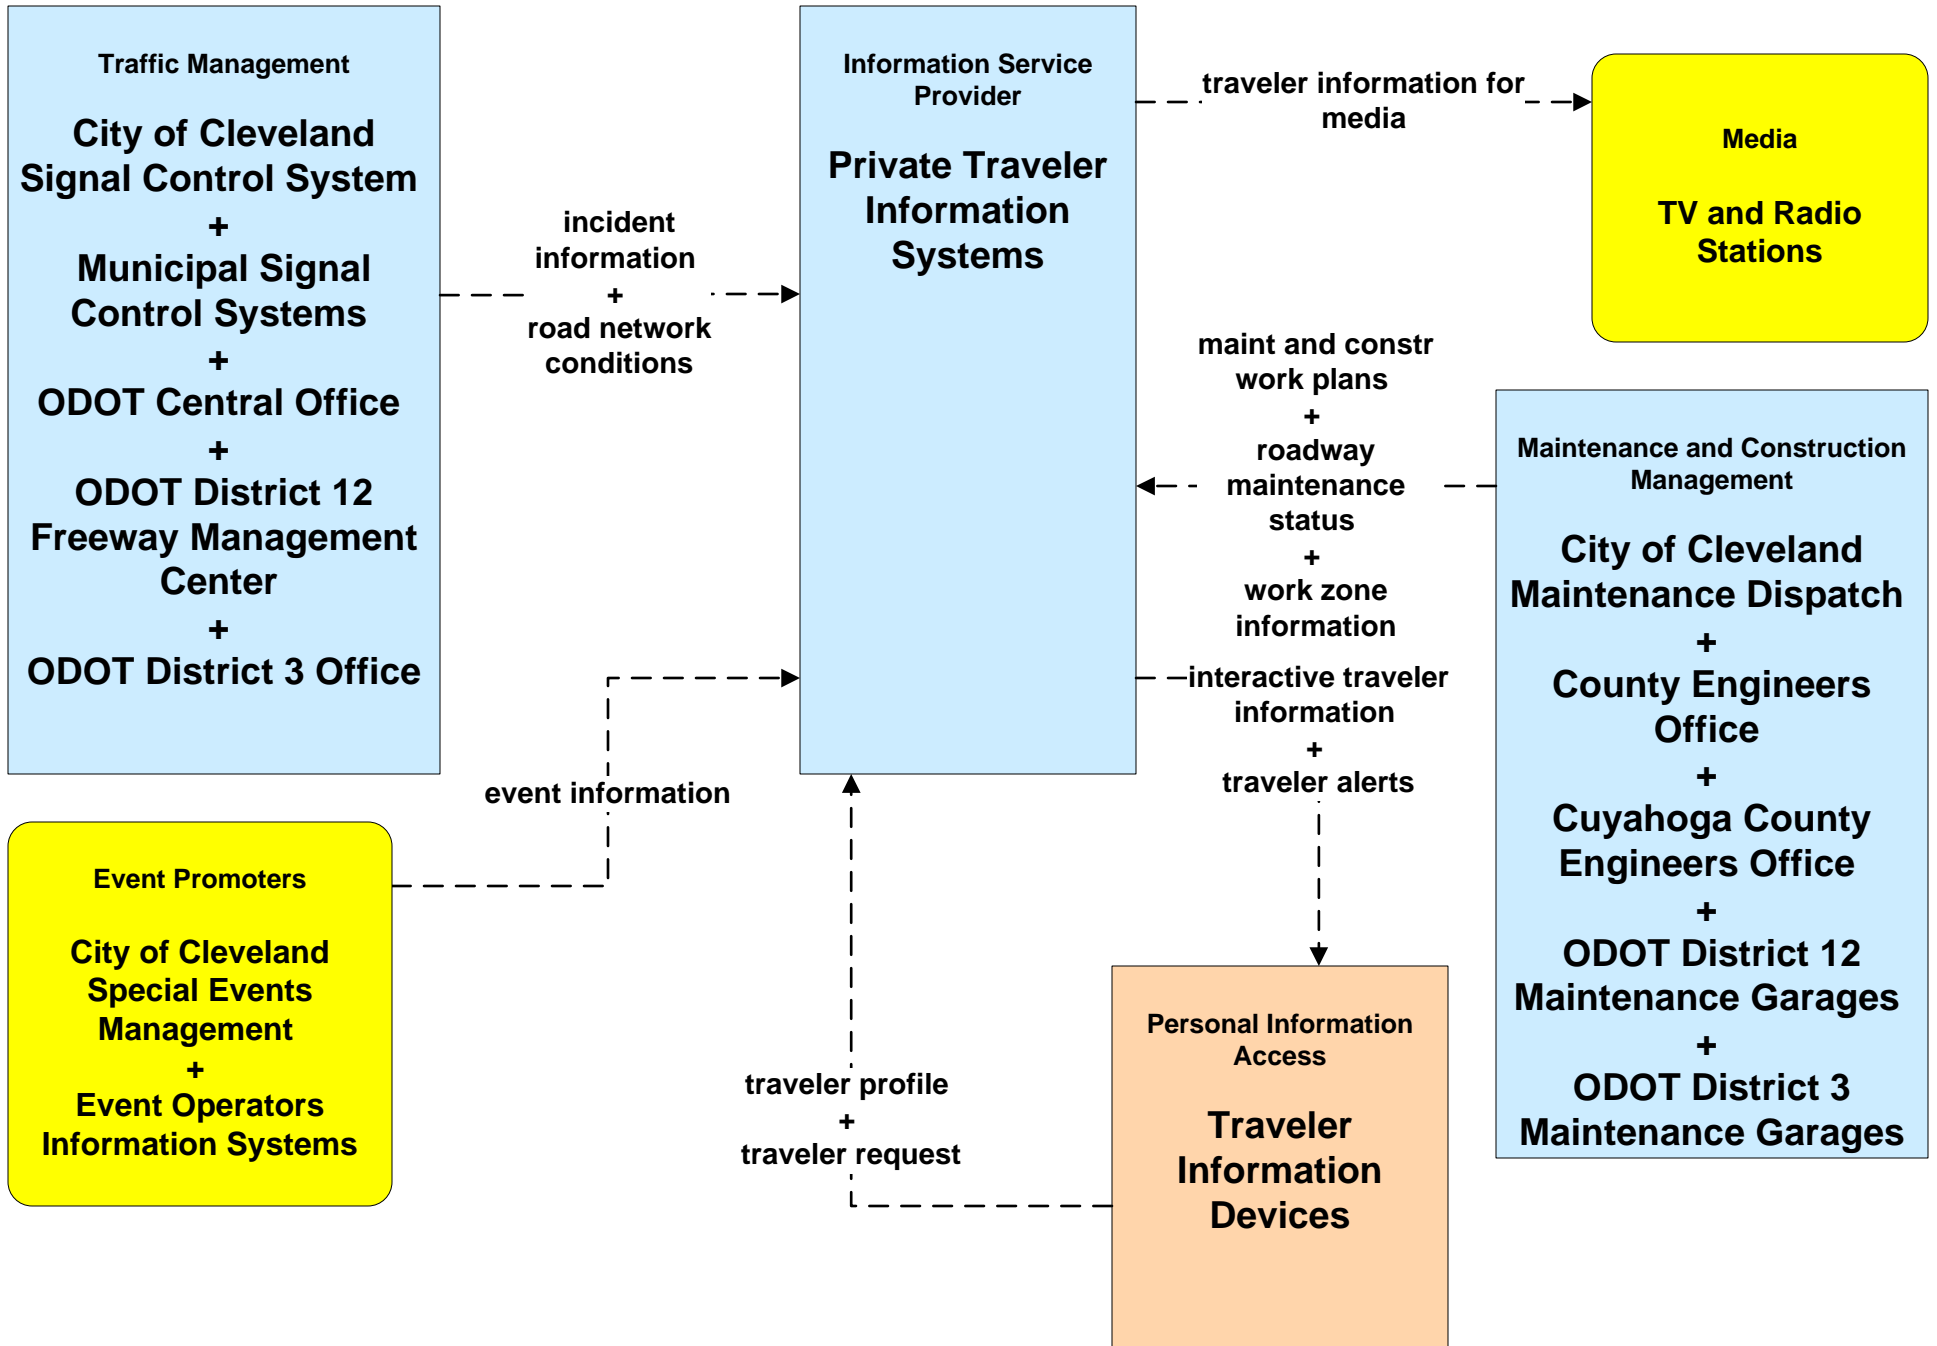

ATIS01 - Broadcast Traveler Information Buckeye Traffic (1 of 2)

ATIS02 - Interactive Traveler Information Private Traveler Information Systems

**ATMS08 - Incident Management
Event Promoter Interfaces – Municipalities and Counties**