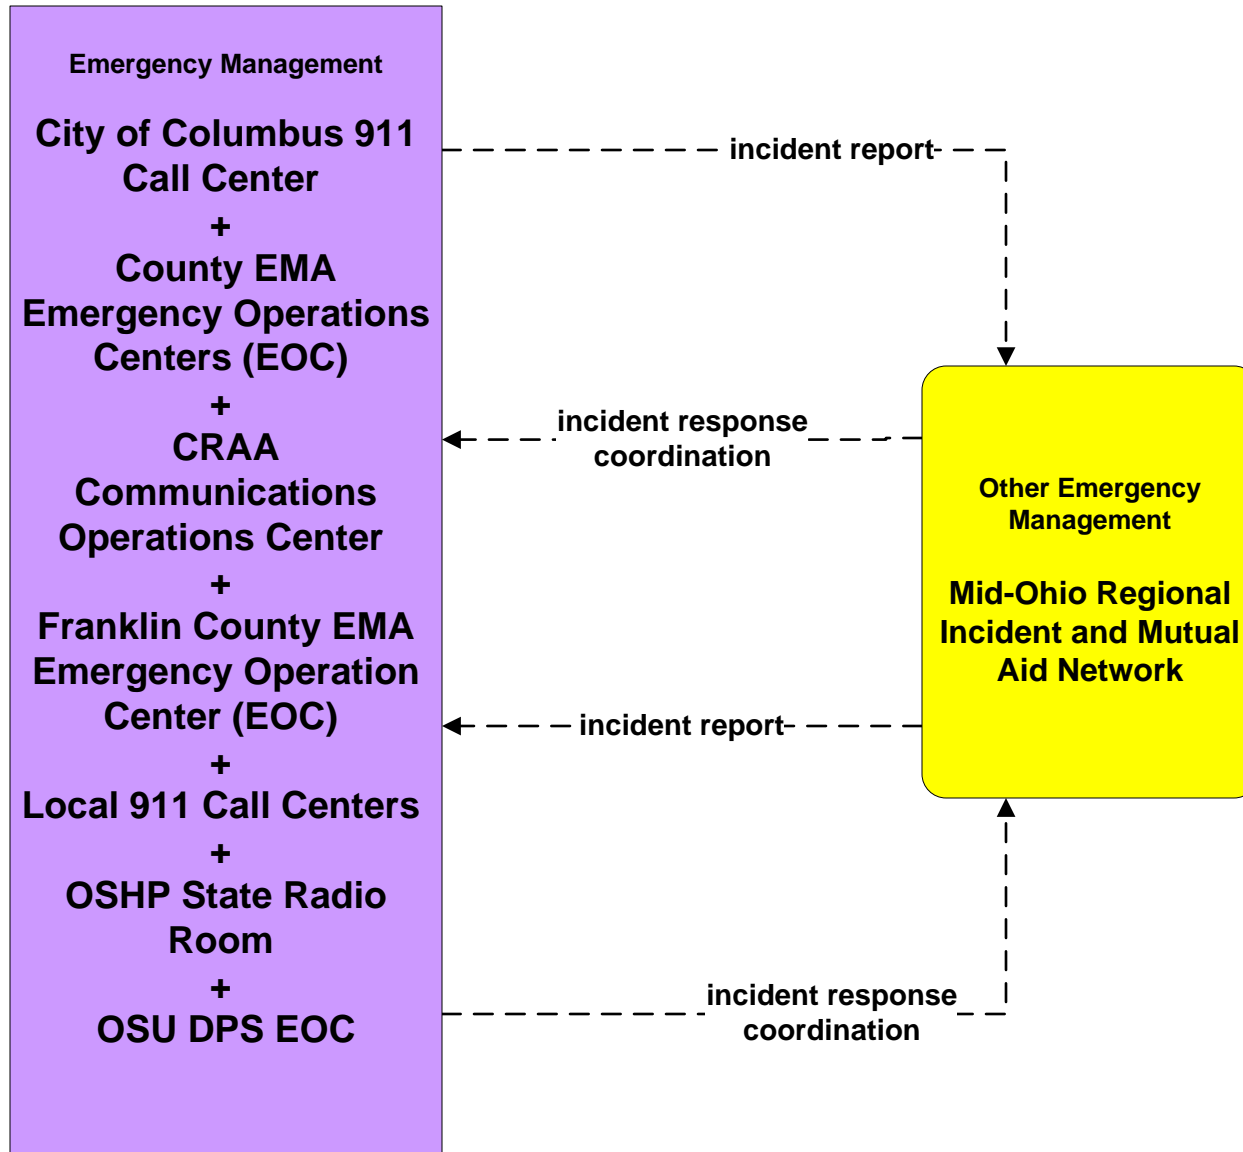

**ATMS15 - Railroad Operations Coordination  
State of Ohio**

**EM01 - Emergency Call-Taking and Dispatch  
Regional Emergency Communications Network (EM to Other EM)**

**EM06 - Wide Area Alert  
Franklin County EOC (1 of 2)**

**EM06 - Wide Area Alert  
Franklin County EOC (2 of 2)**

# EM07 - Early Warning System Franklin County EOC

**EM08 - Disaster Response and Recovery  
Franklin County EOC (1 of 2)**

**EM08 - Disaster Response and Recovery  
Franklin County EOC (2 of 2)**

# EM10 - Disaster Traveler Information County EOCs