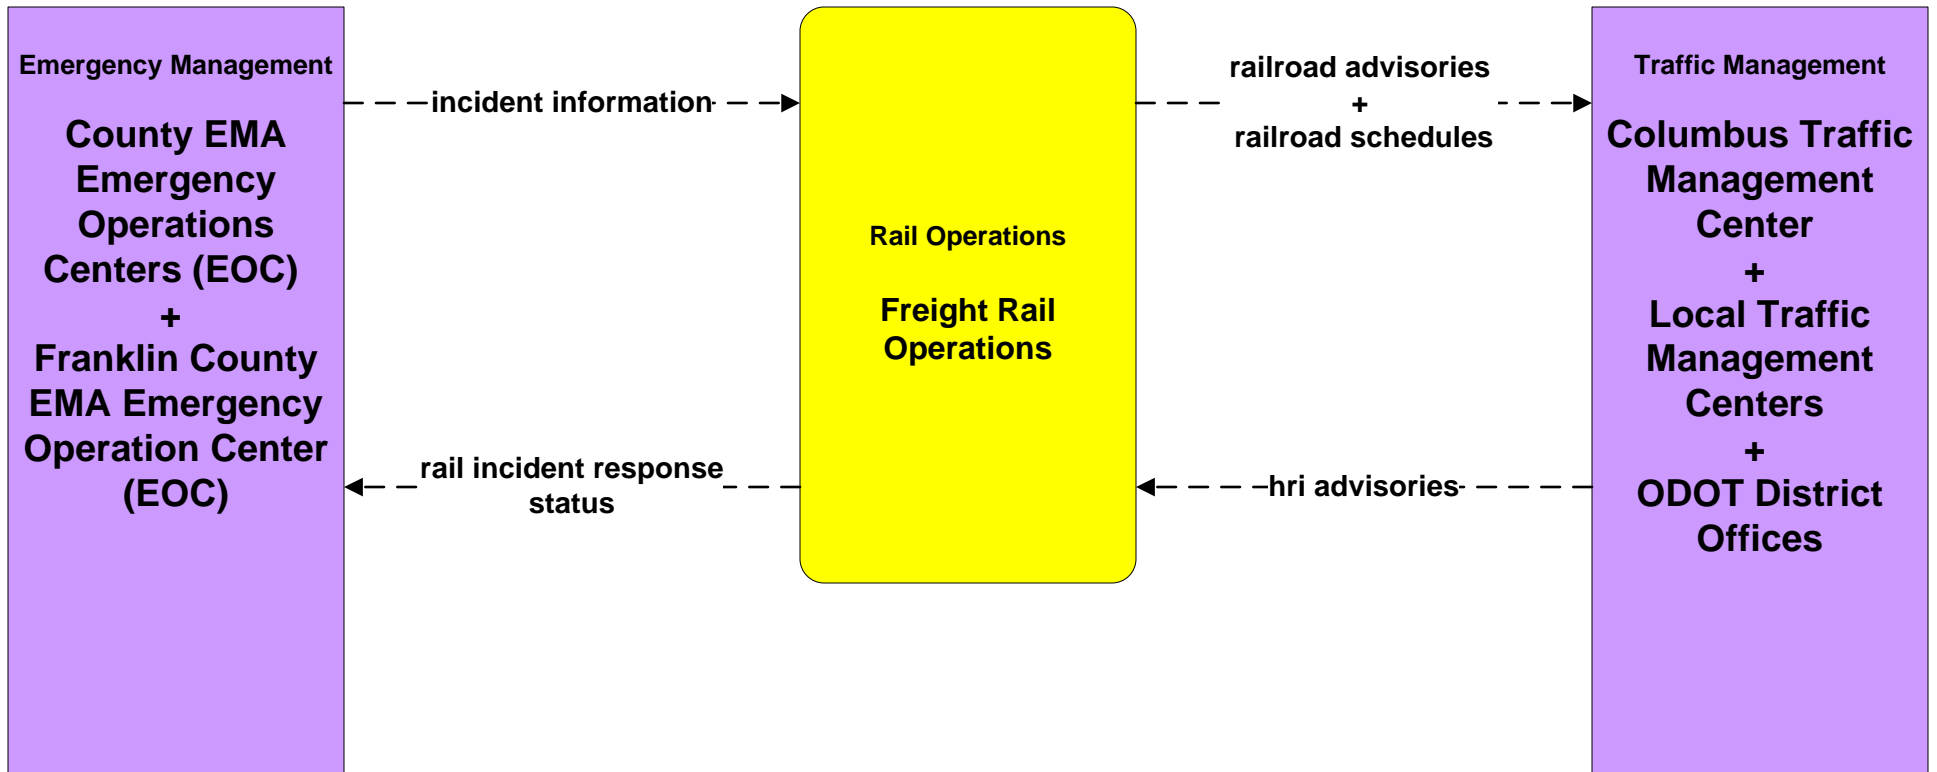

**ATMS15 - Railroad Operations Coordination  
State of Ohio**

**EM01 - Emergency Call-Taking and Dispatch  
Regional Emergency Communications Network (EM to Other EM)**

**EM06 - Wide Area Alert  
Franklin County EOC (1 of 2)**

**EM06 - Wide Area Alert  
Franklin County EOC (2 of 2)**

# EM07 - Early Warning System Franklin County EOC

**EM08 - Disaster Response and Recovery  
Franklin County EOC (1 of 2)**

**EM08 - Disaster Response and Recovery  
Franklin County EOC (2 of 2)**

# EM09 – Evacuation and Reentry Management Franklin County EOC