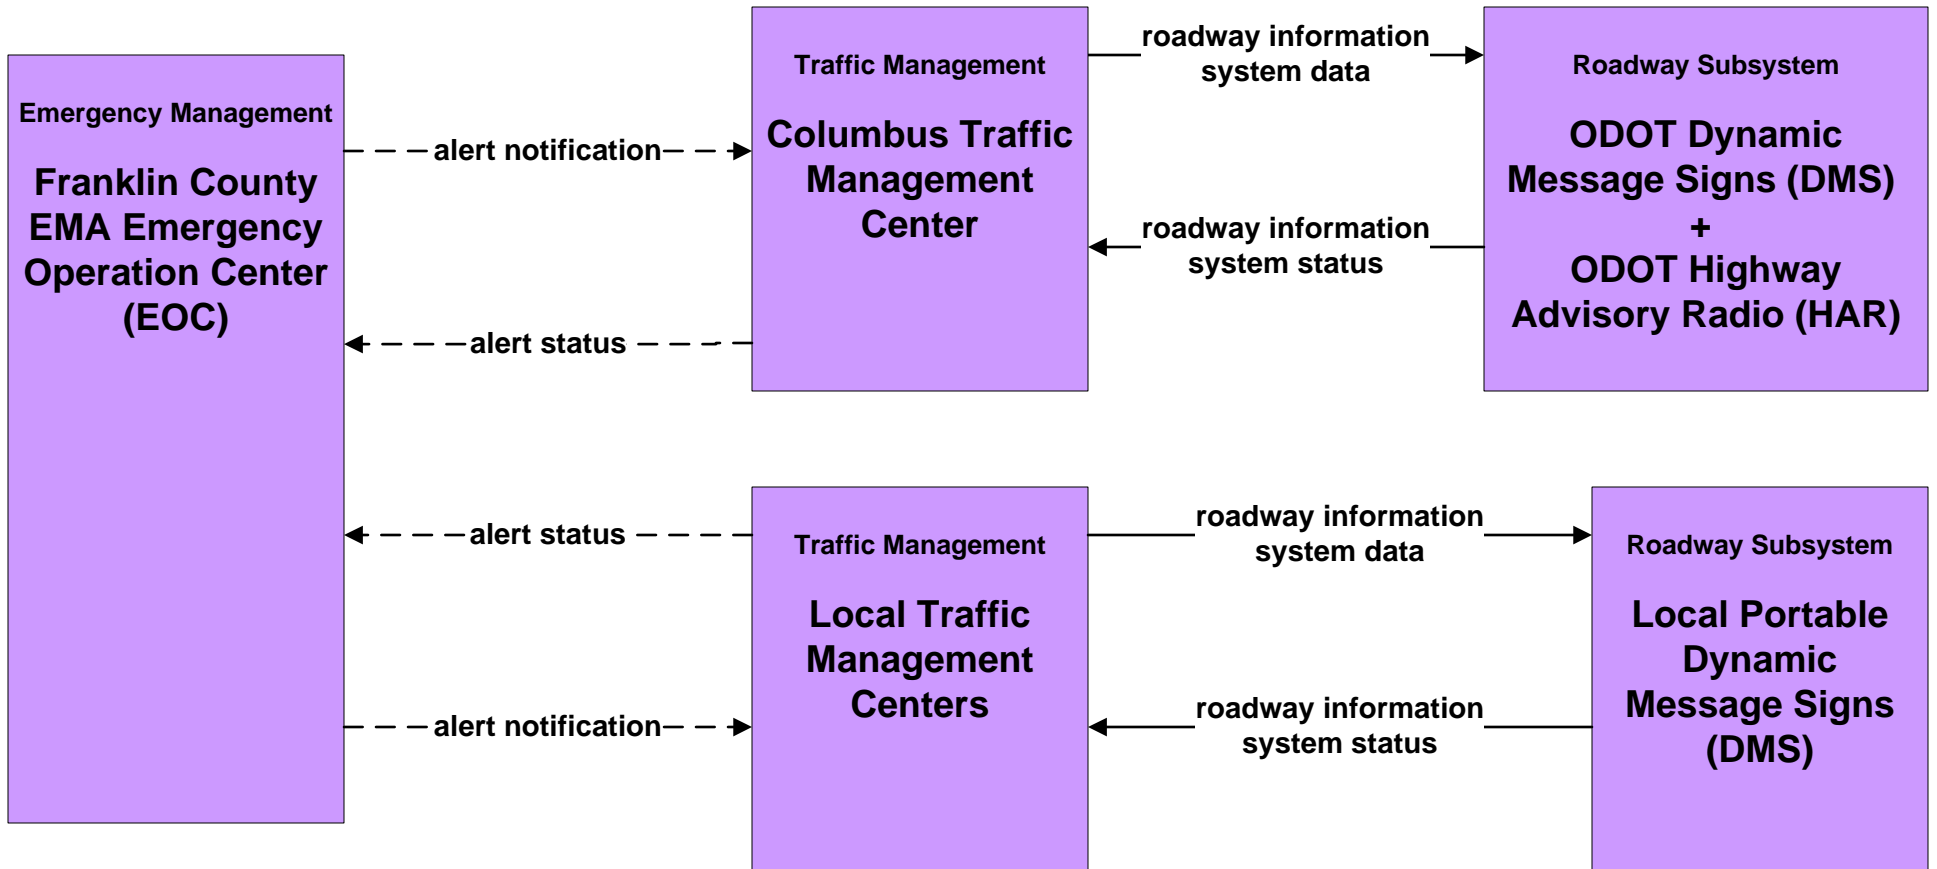

**ATMS15 - Railroad Operations Coordination  
State of Ohio**

**EM01 - Emergency Call-Taking and Dispatch  
Regional Emergency Communications Network (EM to Other EM)**

**EM06 - Wide Area Alert  
Franklin County EOC (1 of 2)**

**EM06 - Wide Area Alert  
Franklin County EOC (2 of 2)**

# EM07 - Early Warning System Franklin County EOC

**EM08 - Disaster Response and Recovery  
Franklin County EOC (1 of 2)**

**EM08 - Disaster Response and Recovery  
Franklin County EOC (2 of 2)**

# EM10 - Disaster Traveler Information County EOCs