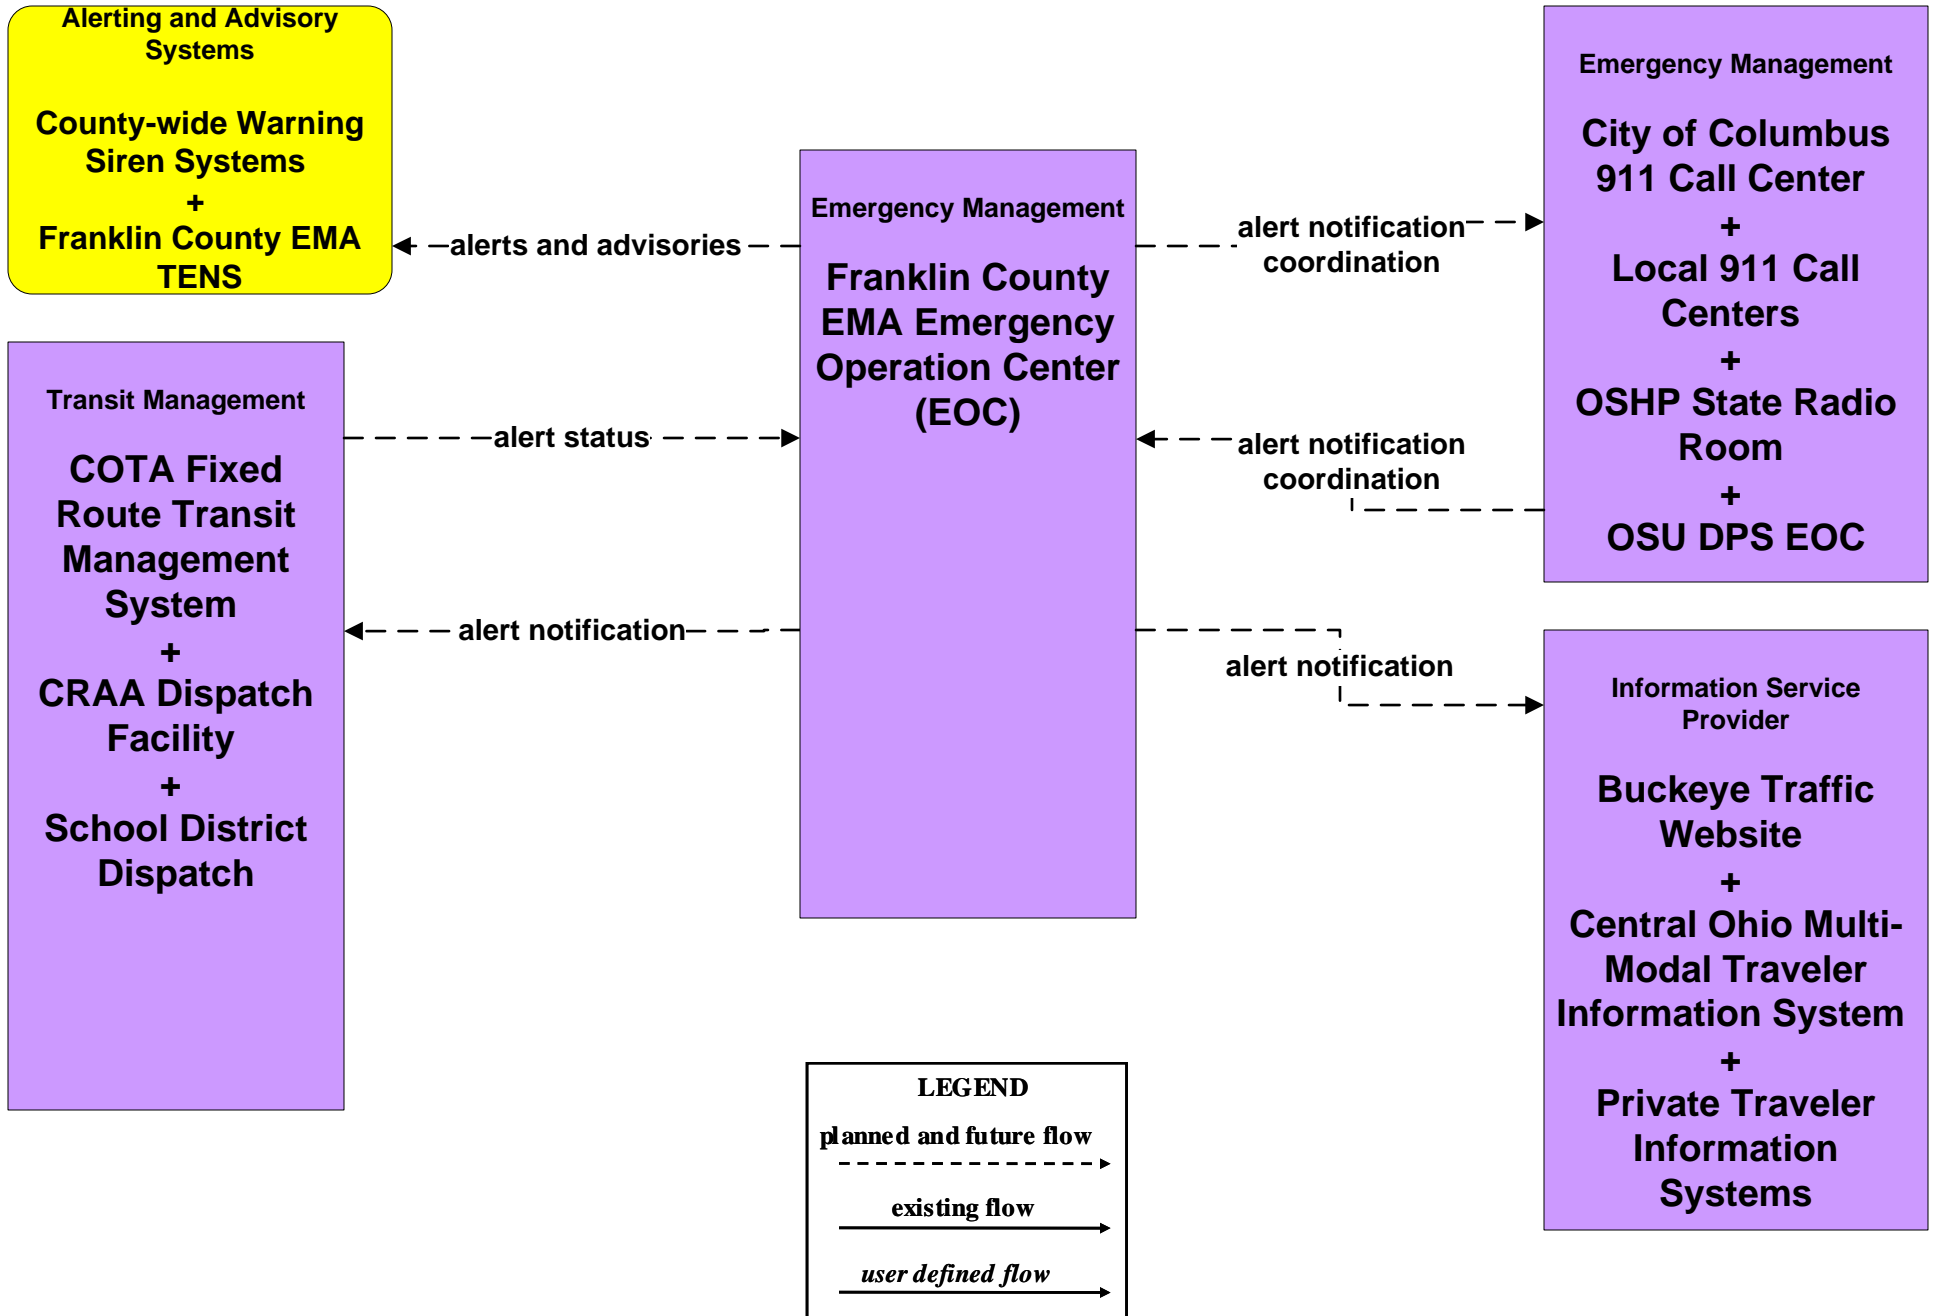

**ATMS15 - Railroad Operations Coordination  
State of Ohio**

**EM01 - Emergency Call-Taking and Dispatch  
Regional Emergency Communications Network (EM to Other EM)**

**EM06 - Wide Area Alert  
Franklin County EOC (1 of 2)**

**EM06 - Wide Area Alert  
Franklin County EOC (2 of 2)**

# EM07 - Early Warning System Franklin County EOC

**EM08 - Disaster Response and Recovery  
Franklin County EOC (1 of 2)**

**EM08 - Disaster Response and Recovery  
Franklin County EOC (2 of 2)**

# EM10 - Disaster Traveler Information County EOCs