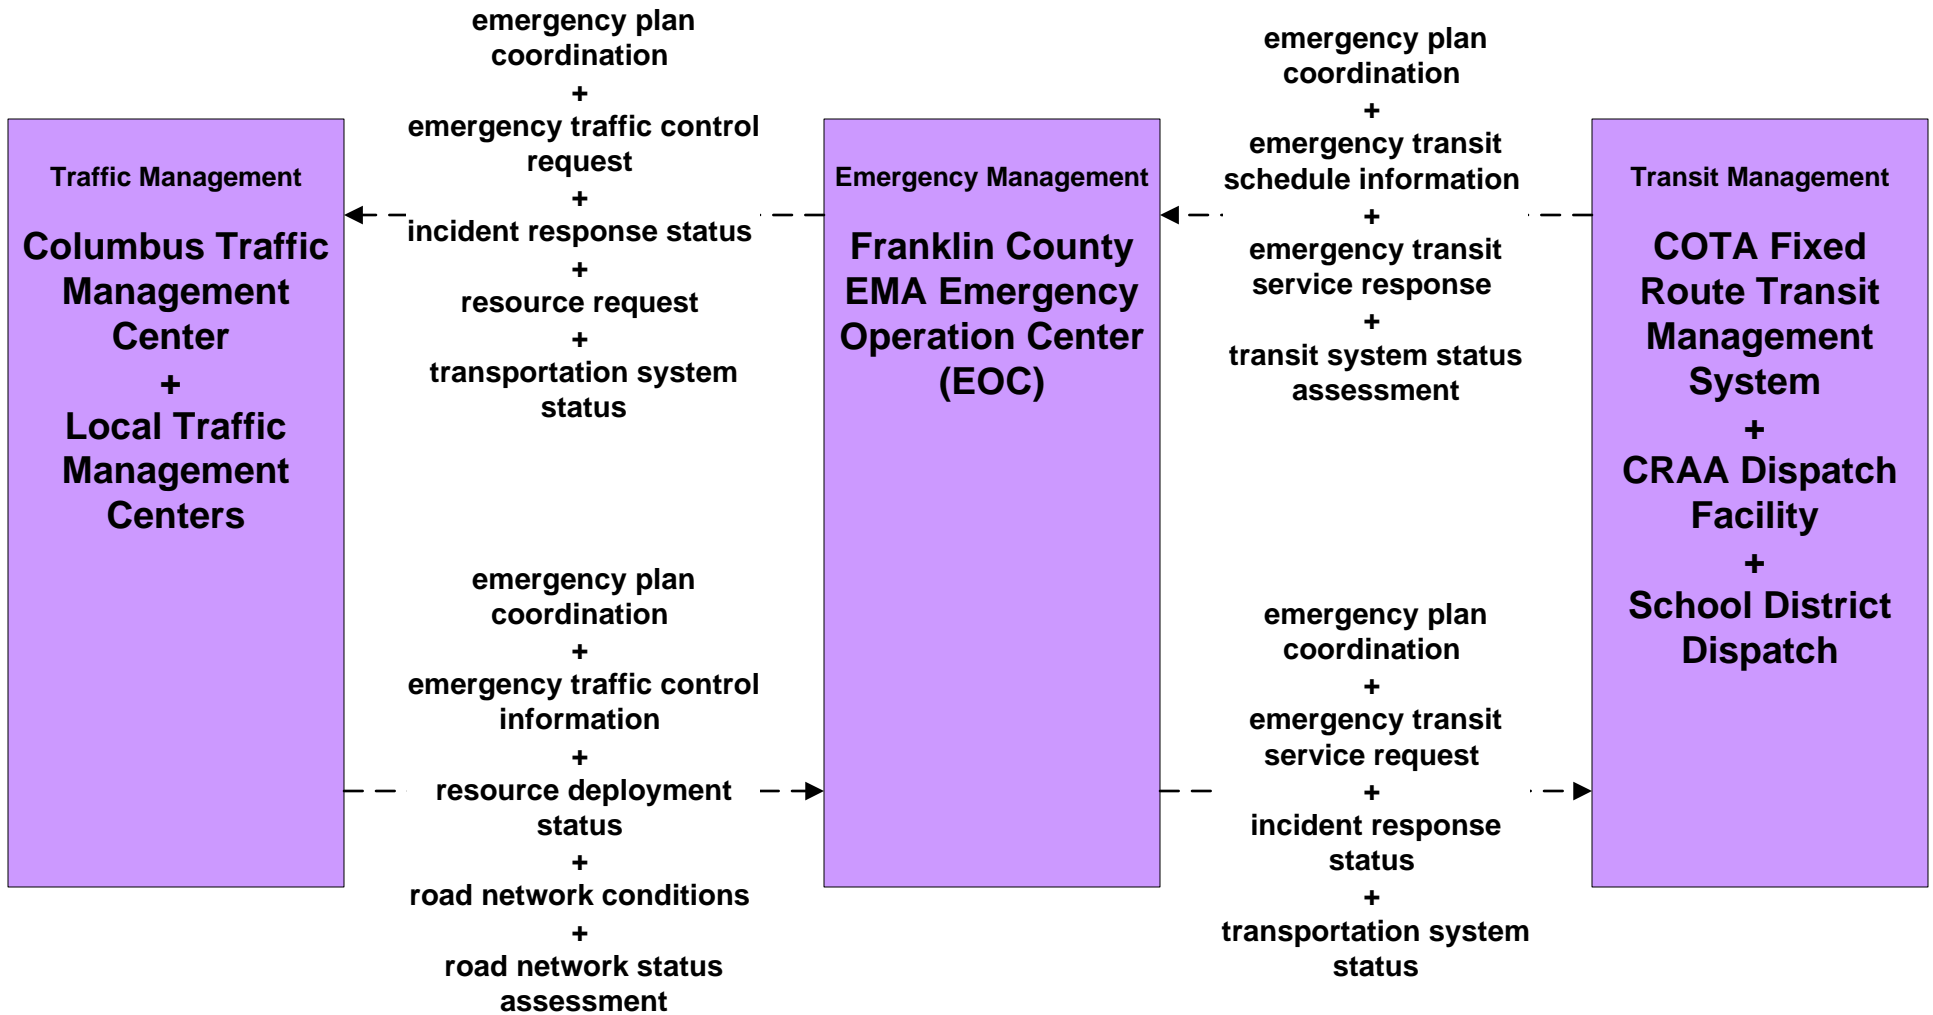

**ATMS15 - Railroad Operations Coordination  
State of Ohio**

**EM01 - Emergency Call-Taking and Dispatch  
Regional Emergency Communications Network (EM to Other EM)**

**EM06 - Wide Area Alert  
Franklin County EOC (1 of 2)**

**EM06 - Wide Area Alert  
Franklin County EOC (2 of 2)**

# EM07 - Early Warning System Franklin County EOC

**EM08 - Disaster Response and Recovery  
Franklin County EOC (1 of 2)**

**EM08 - Disaster Response and Recovery  
Franklin County EOC (2 of 2)**