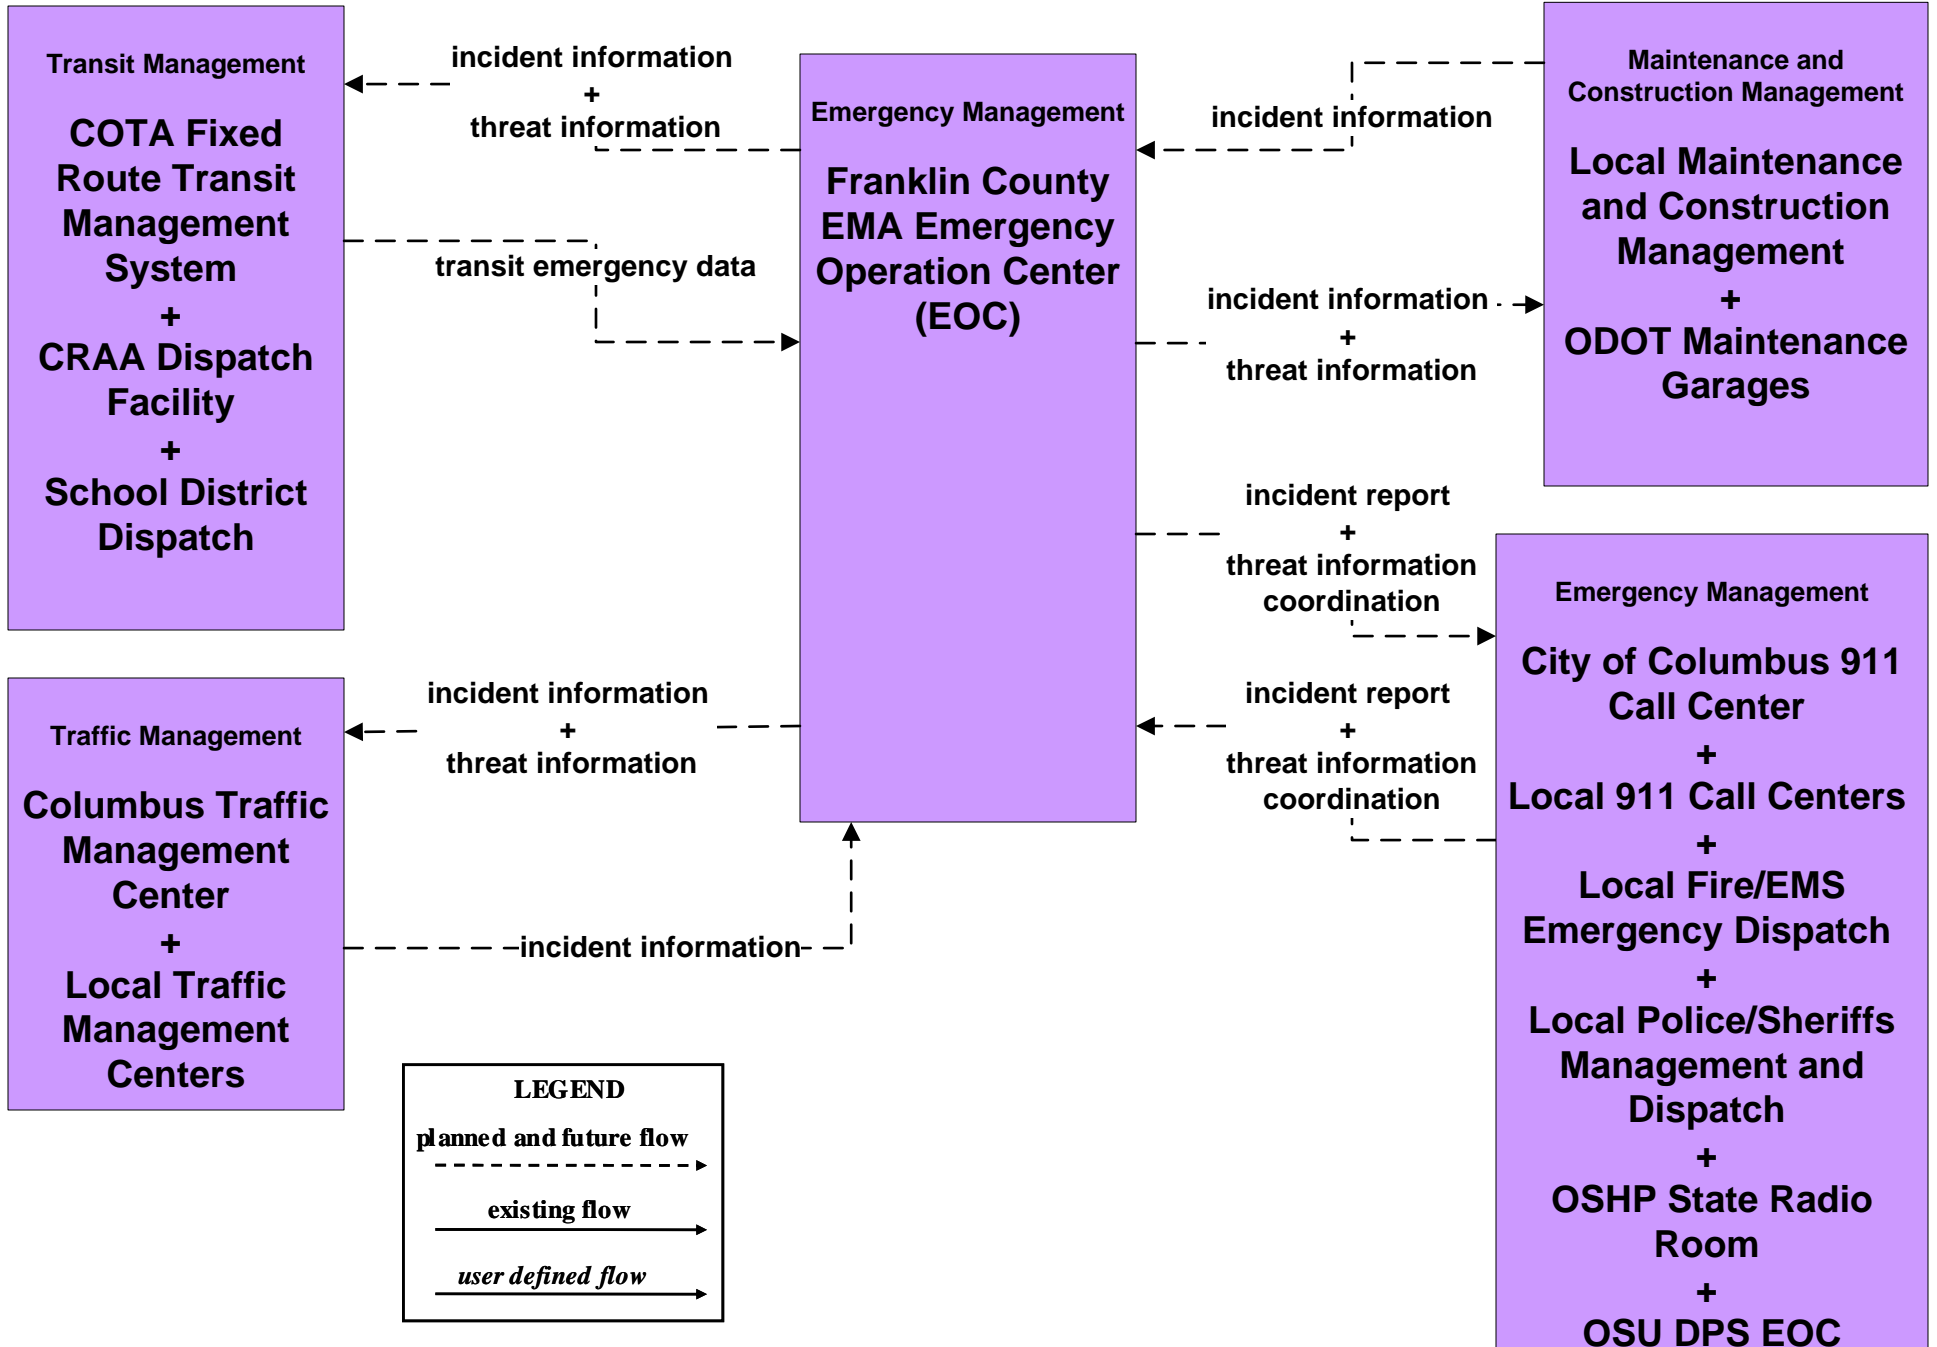

**ATMS15 - Railroad Operations Coordination  
State of Ohio**

**EM01 - Emergency Call-Taking and Dispatch  
Regional Emergency Communications Network (EM to Other EM)**

**EM06 - Wide Area Alert  
Franklin County EOC (1 of 2)**

**EM06 - Wide Area Alert  
Franklin County EOC (2 of 2)**

# EM07 - Early Warning System Franklin County EOC

**EM08 - Disaster Response and Recovery  
Franklin County EOC (1 of 2)**

**EM08 - Disaster Response and Recovery  
Franklin County EOC (2 of 2)**

# EM10 - Disaster Traveler Information County EOCs