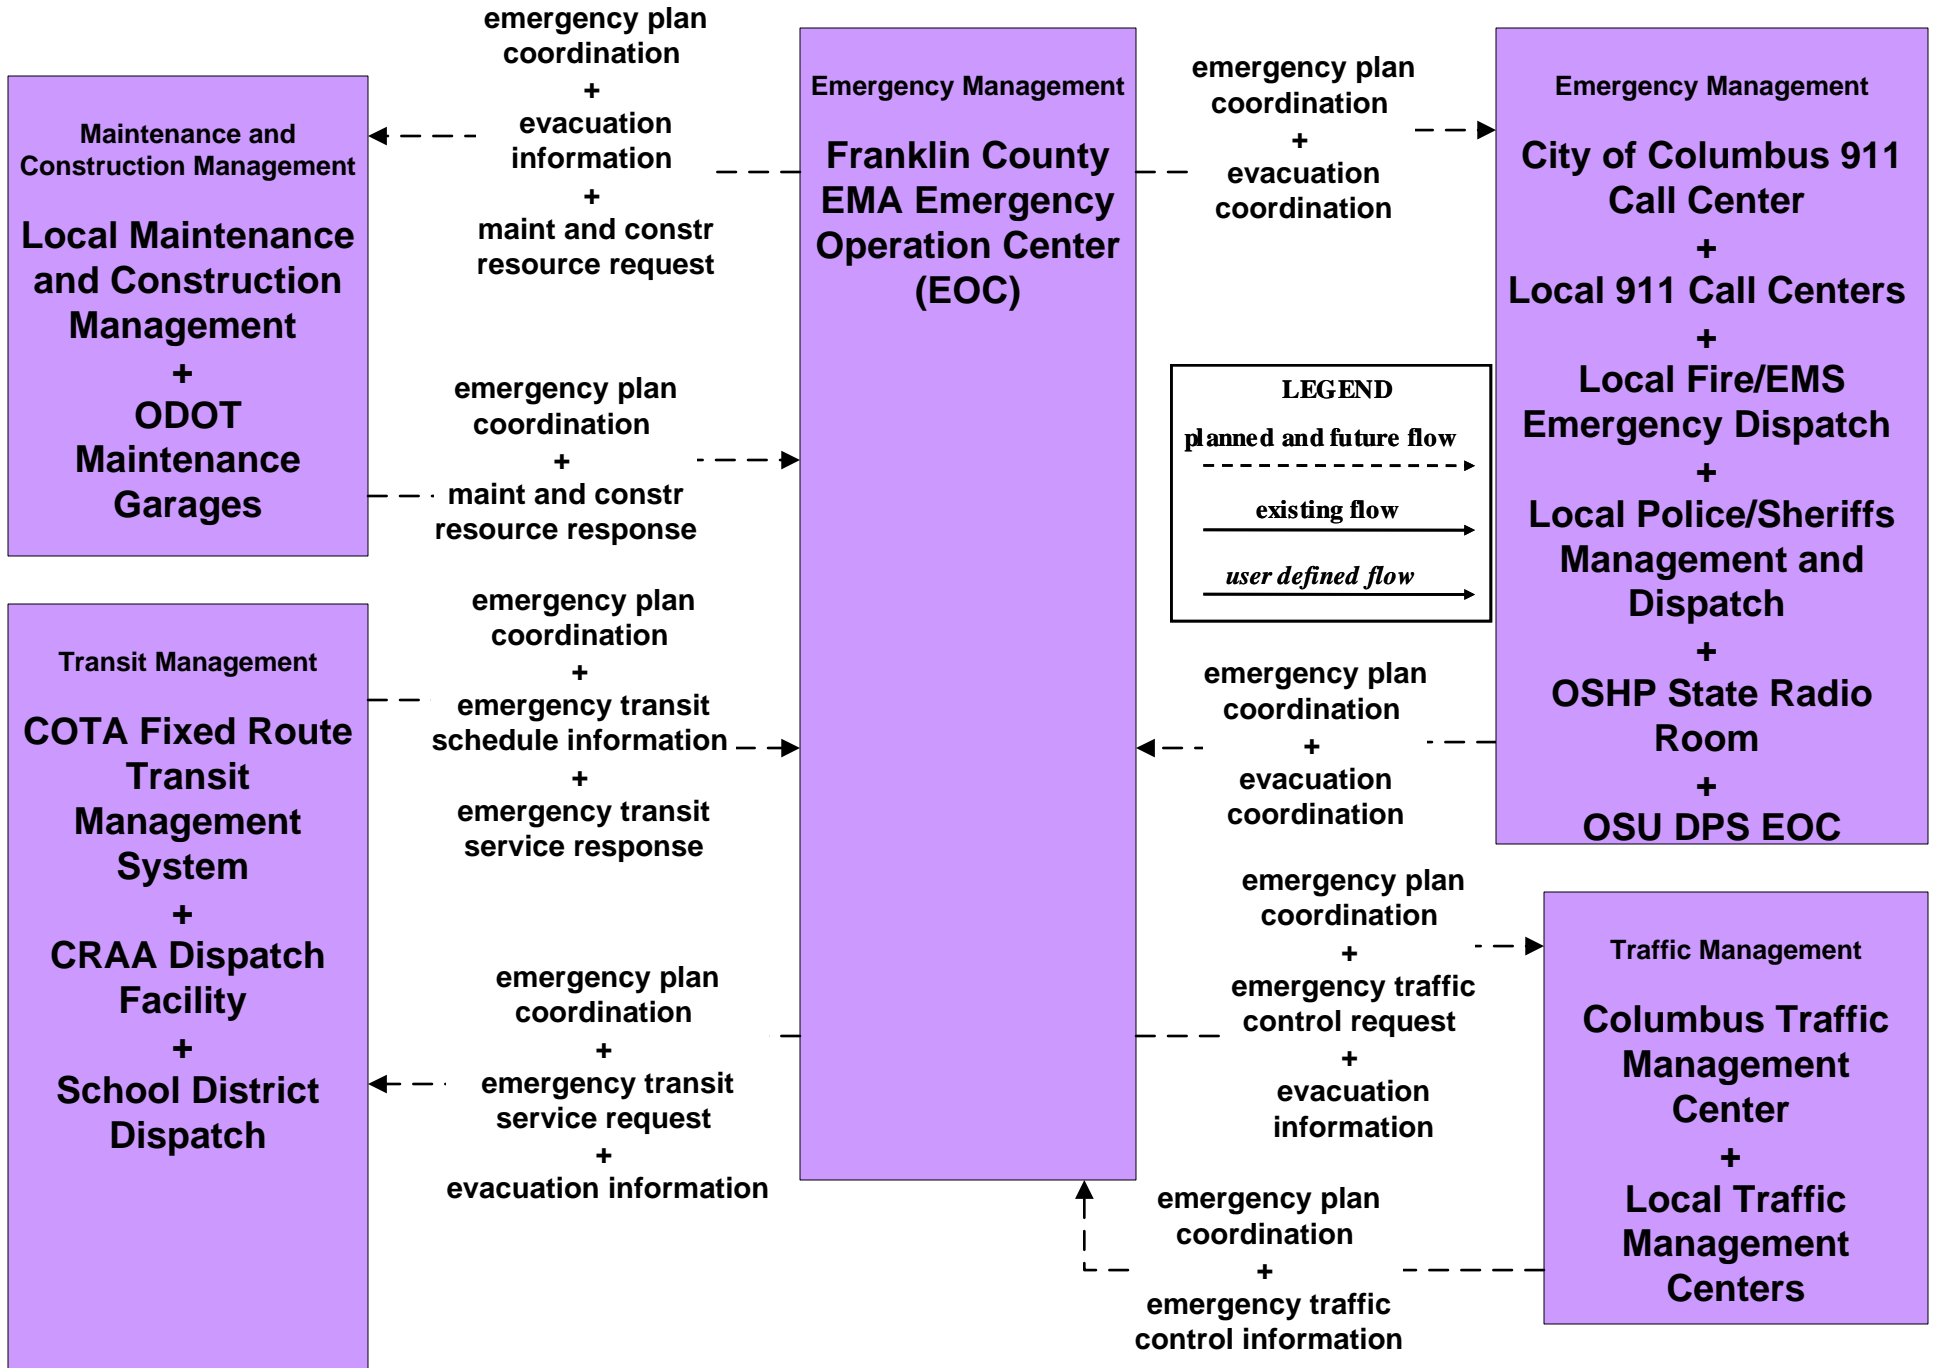

**ATMS15 - Railroad Operations Coordination  
State of Ohio**

**EM01 - Emergency Call-Taking and Dispatch  
Regional Emergency Communications Network (EM to Other EM)**

**EM06 - Wide Area Alert  
Franklin County EOC (1 of 2)**

**EM06 - Wide Area Alert  
Franklin County EOC (2 of 2)**

# EM07 - Early Warning System Franklin County EOC

**EM08 - Disaster Response and Recovery  
Franklin County EOC (1 of 2)**

**EM08 - Disaster Response and Recovery  
Franklin County EOC (2 of 2)**

# EM09 – Evacuation and Reentry Management Franklin County EOC