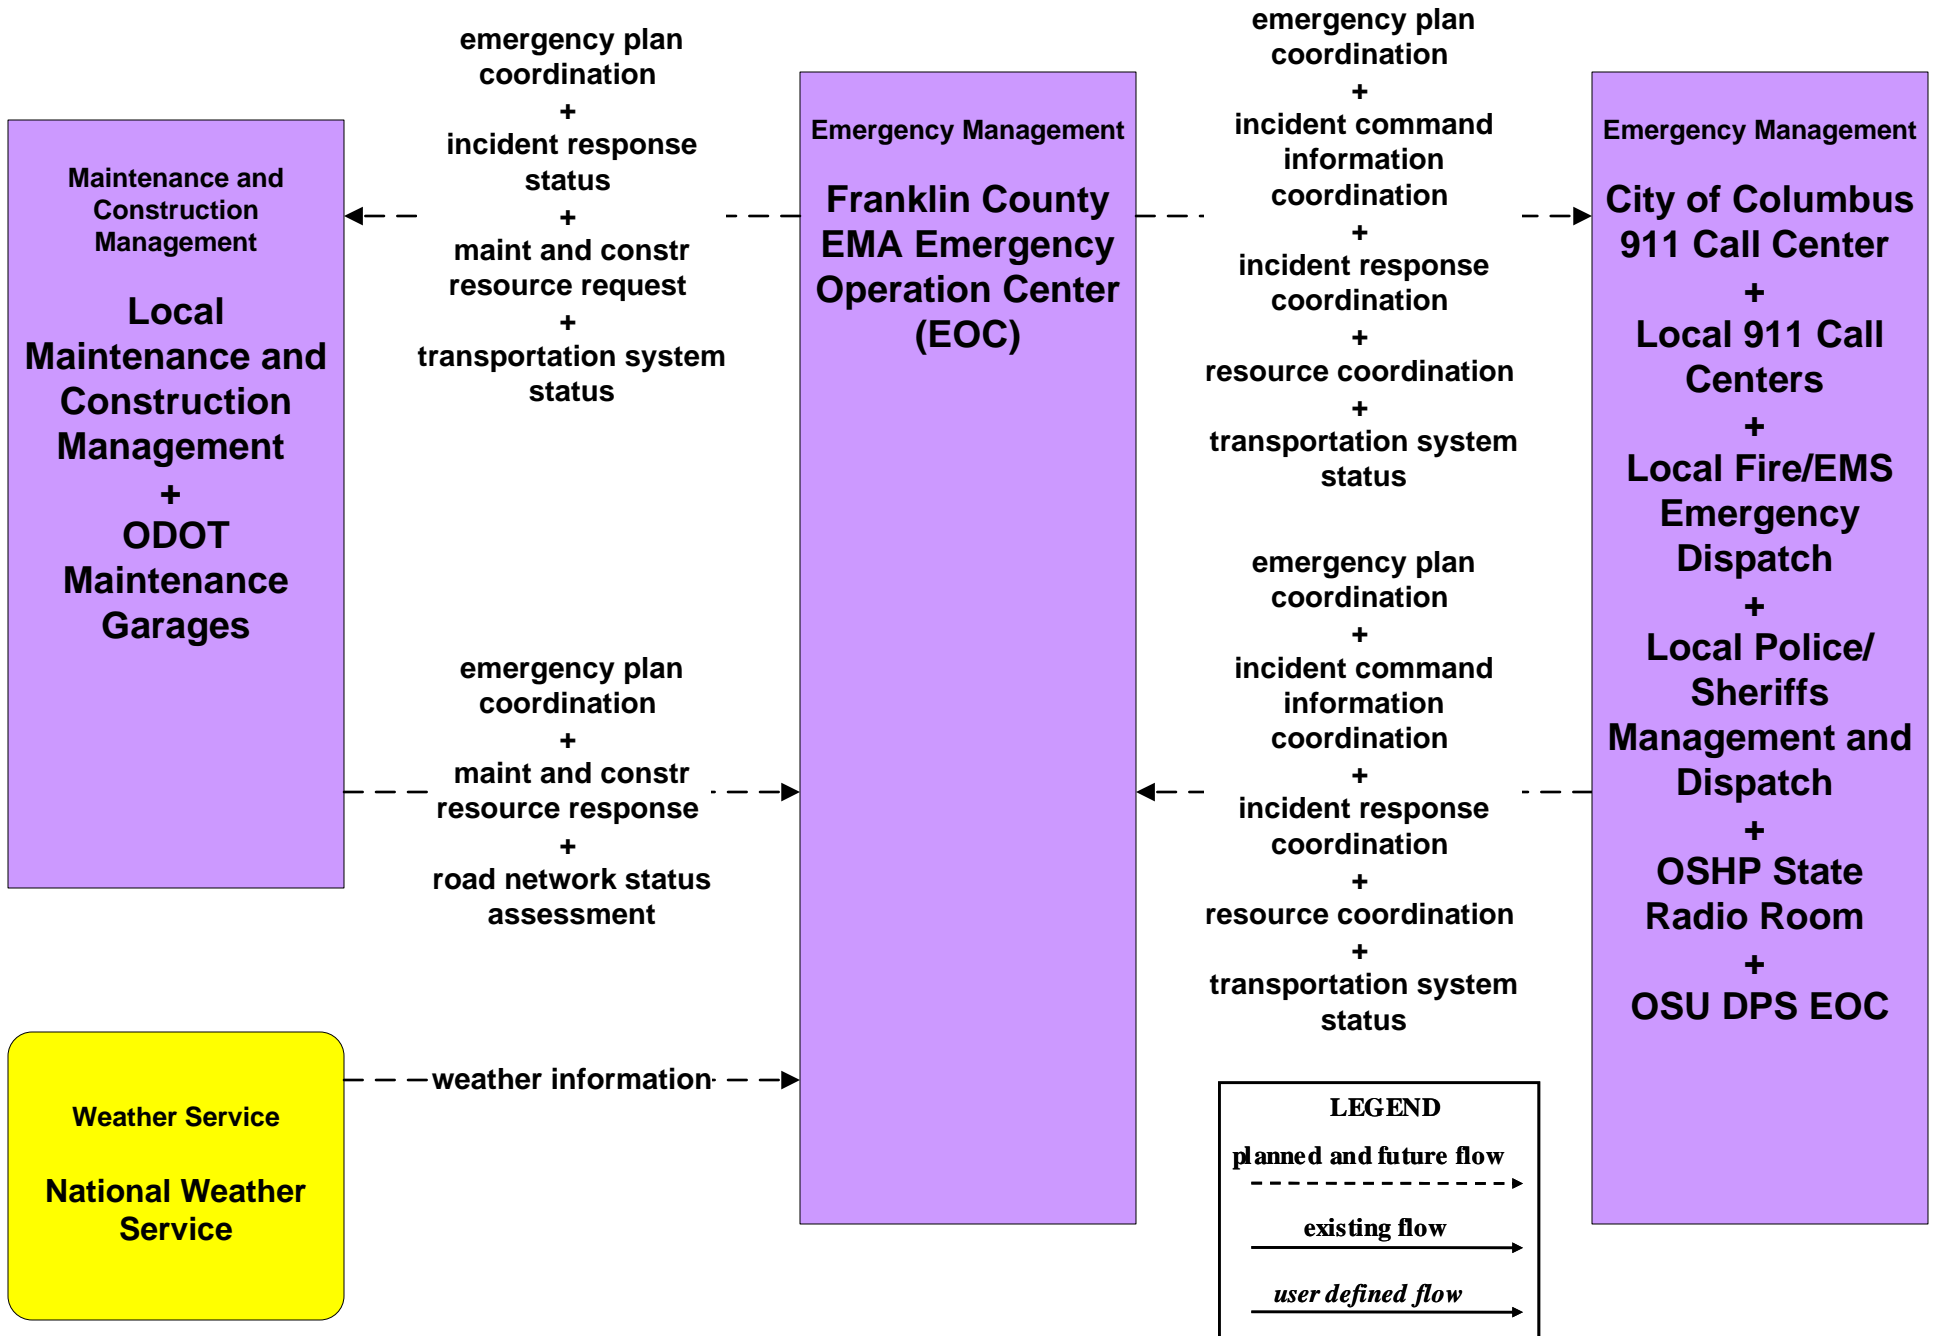

**ATMS15 - Railroad Operations Coordination  
State of Ohio**

**EM01 - Emergency Call-Taking and Dispatch  
Regional Emergency Communications Network (EM to Other EM)**

**EM06 - Wide Area Alert  
Franklin County EOC (1 of 2)**

**EM06 - Wide Area Alert  
Franklin County EOC (2 of 2)**

# EM07 - Early Warning System Franklin County EOC

**EM08 - Disaster Response and Recovery  
Franklin County EOC (1 of 2)**

**EM08 - Disaster Response and Recovery  
Franklin County EOC (2 of 2)**

# EM10 - Disaster Traveler Information County EOCs