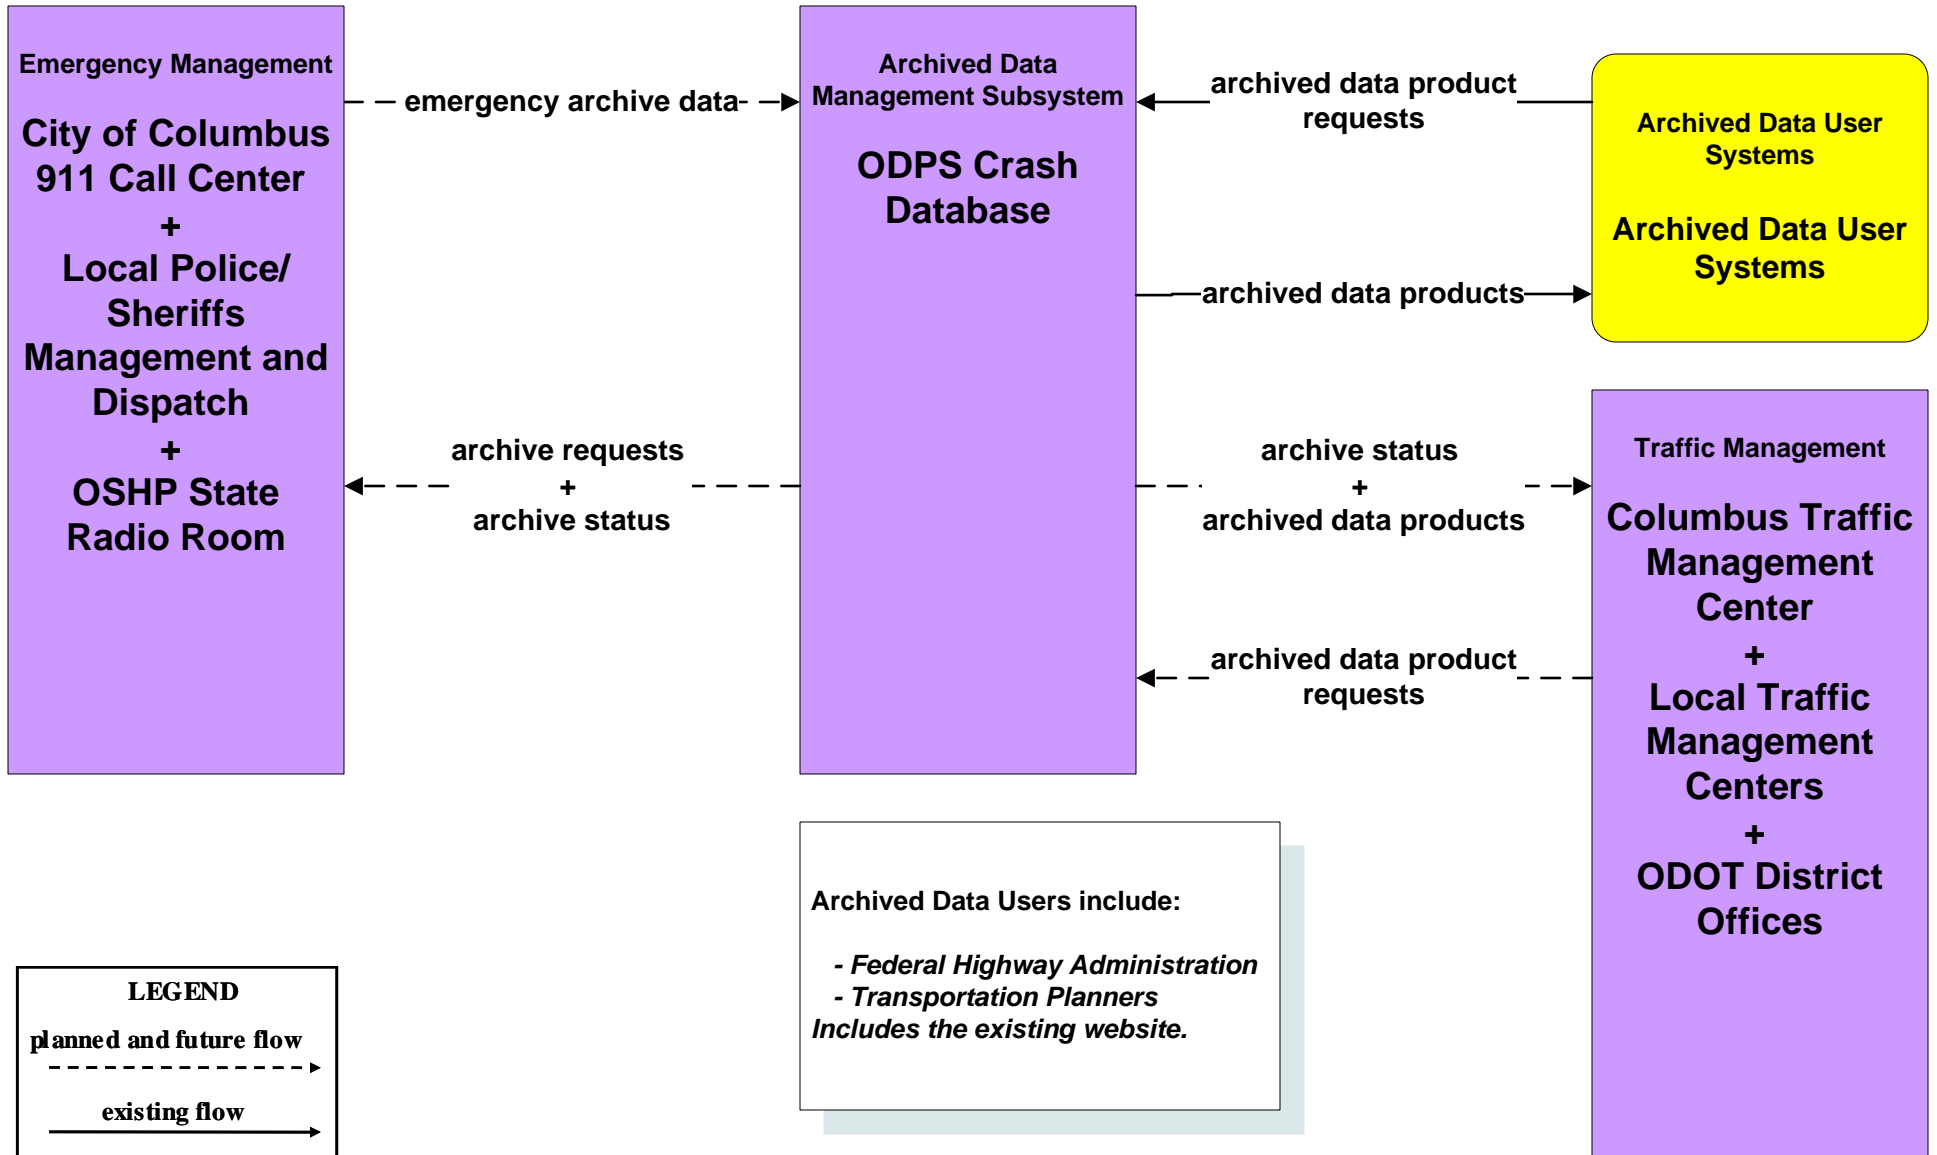

AD1 - ITS Data Mart Air Quality Data

AD1 - ITS Data Mart
Ohio Department of Public Safety Crash Database

Archived Data Users include:

- *Federal Highway Administration*
- *Transportation Planners*

Includes the existing website.

**AD1 - ITS Data Mart
Traffic Data - Region**

---map updates---

--- archived data product requests ---

---map update request---

--- archived data products ---

--- archived data product requests + traffic archive data ---

--- archive status + archived data products ---

**AD1 - ITS Data Mart
COTA Transit Database**

- Archived Data Users include:**
- *Federal Transit Administration*
 - *Transportation Planners*
 - *MORPC*
 - *OSU*

AD2 - ITS Data Warehouse Traffic Data - Region