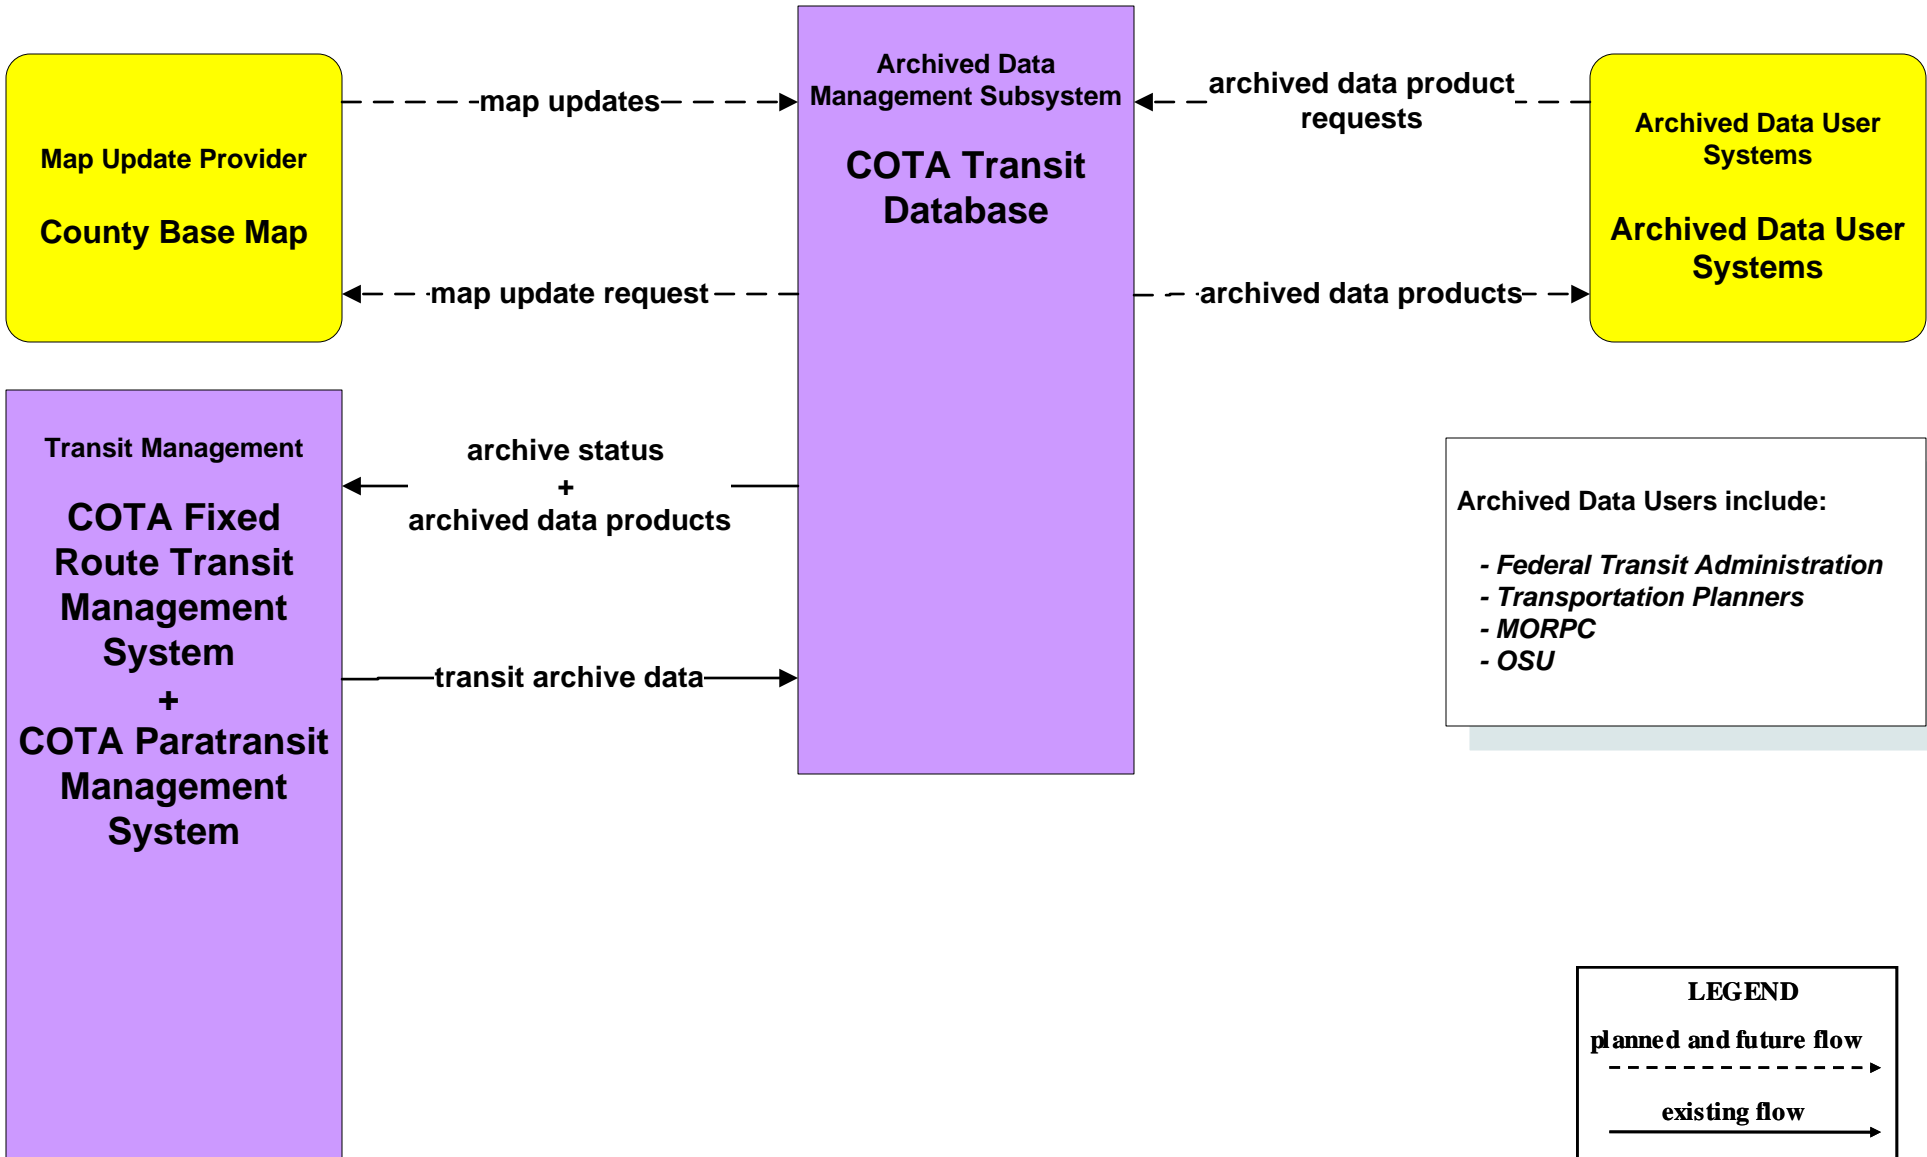

AD1 - ITS Data Mart Air Quality Data

AD1 - ITS Data Mart
Ohio Department of Public Safety Crash Database

Archived Data Users include:

- *Federal Highway Administration*
- *Transportation Planners*

Includes the existing website.

**AD1 - ITS Data Mart
Traffic Data - Region**

---map updates---

--- archived data product requests ---

---map update request---

--- archived data products ---

--- archived data product requests + traffic archive data ---

--- archive status + archived data products ---

**AD1 - ITS Data Mart
COTA Transit Database**

- Archived Data Users include:**
- *Federal Transit Administration*
 - *Transportation Planners*
 - *MORPC*
 - *OSU*

AD2 - ITS Data Warehouse Traffic Data - Region