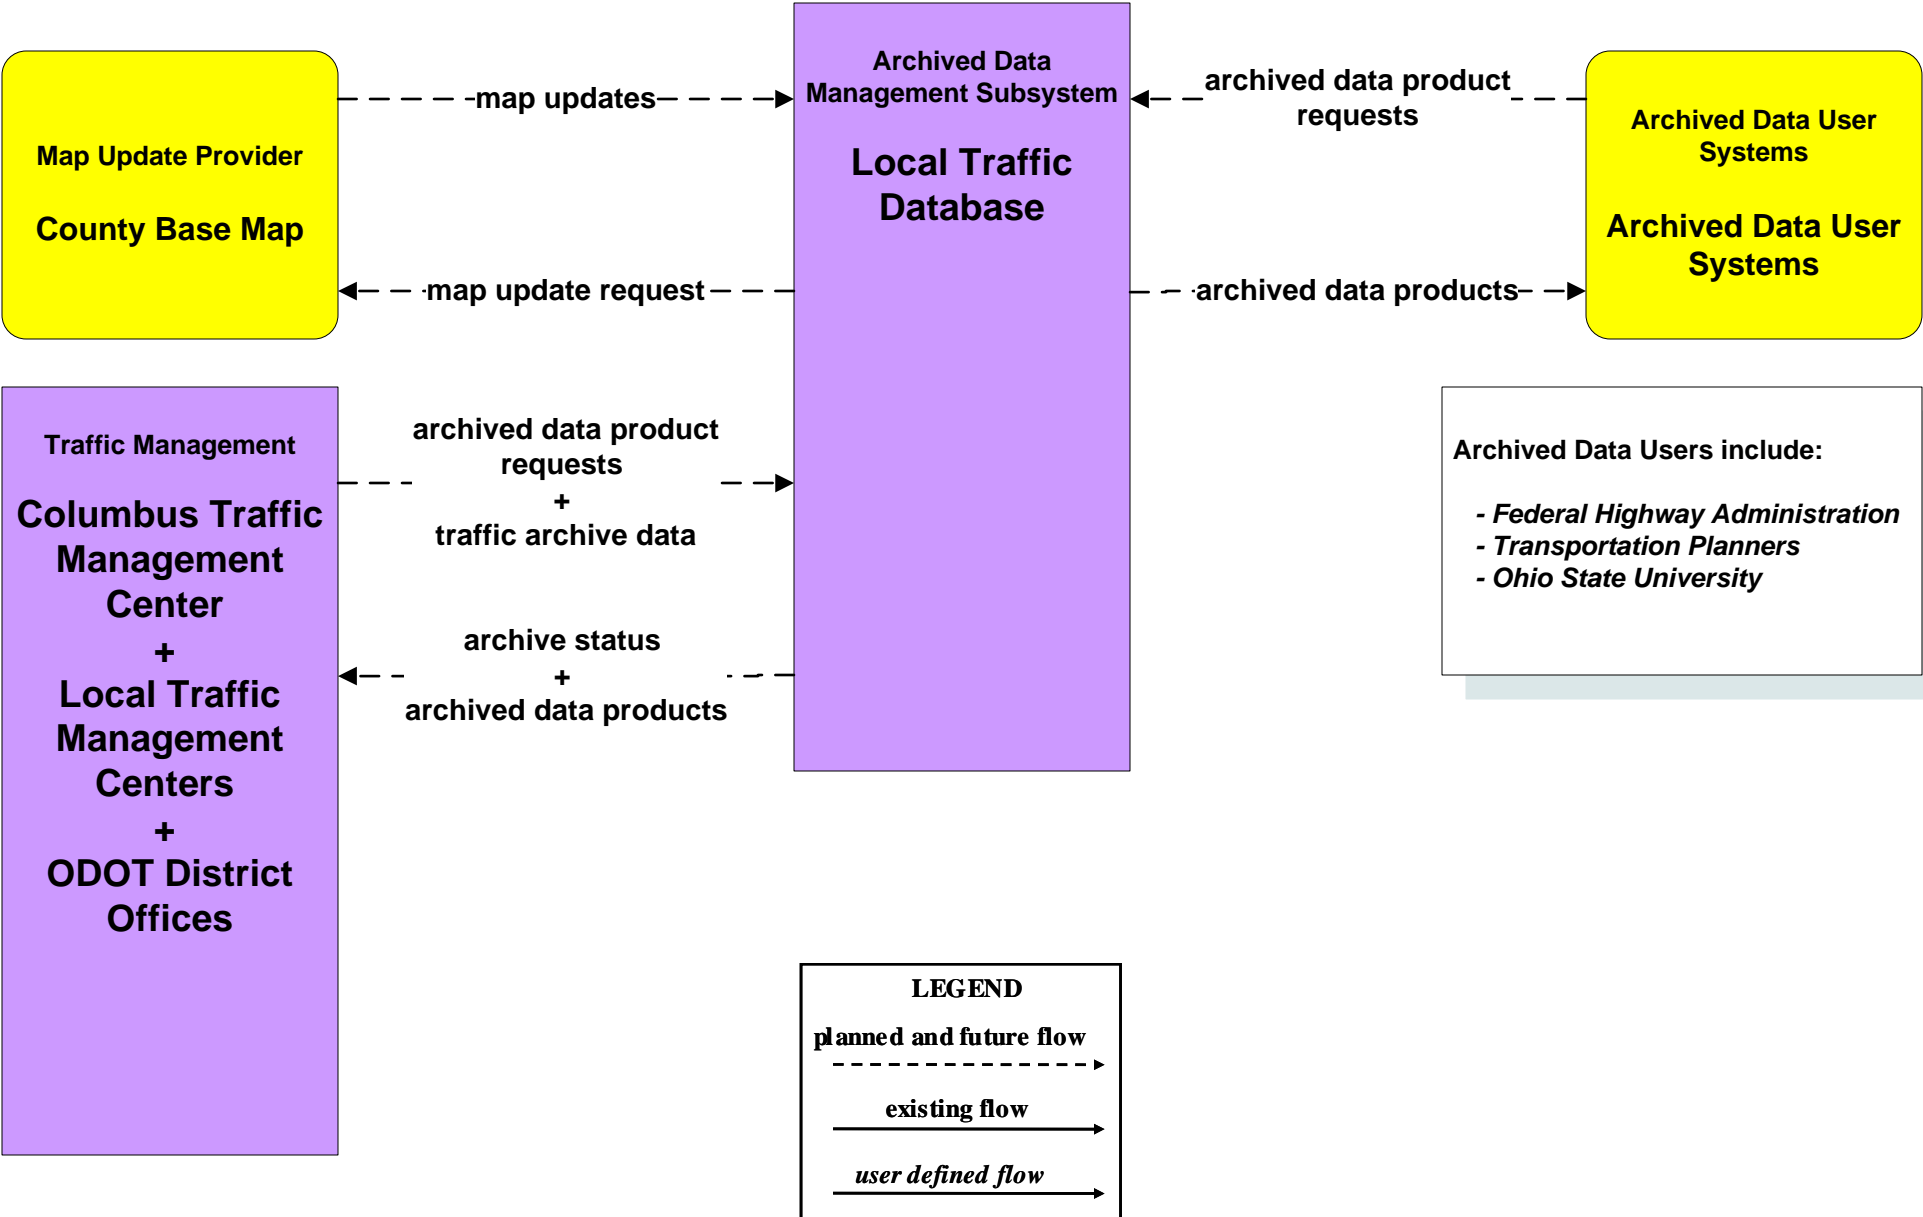

AD1 - ITS Data Mart Air Quality Data

AD1 - ITS Data Mart
Ohio Department of Public Safety Crash Database

Archived Data Users include:

- *Federal Highway Administration*
- *Transportation Planners*

Includes the existing website.

**AD1 - ITS Data Mart
Traffic Data - Region**

---map updates---

--- archived data product requests ---

---map update request---

--- archived data products ---

--- archived data product requests + traffic archive data ---

--- archive status + archived data products ---

**AD1 - ITS Data Mart
COTA Transit Database**

- Archived Data Users include:**
- *Federal Transit Administration*
 - *Transportation Planners*
 - *MORPC*
 - *OSU*

AD2 - ITS Data Warehouse Traffic Data - Region