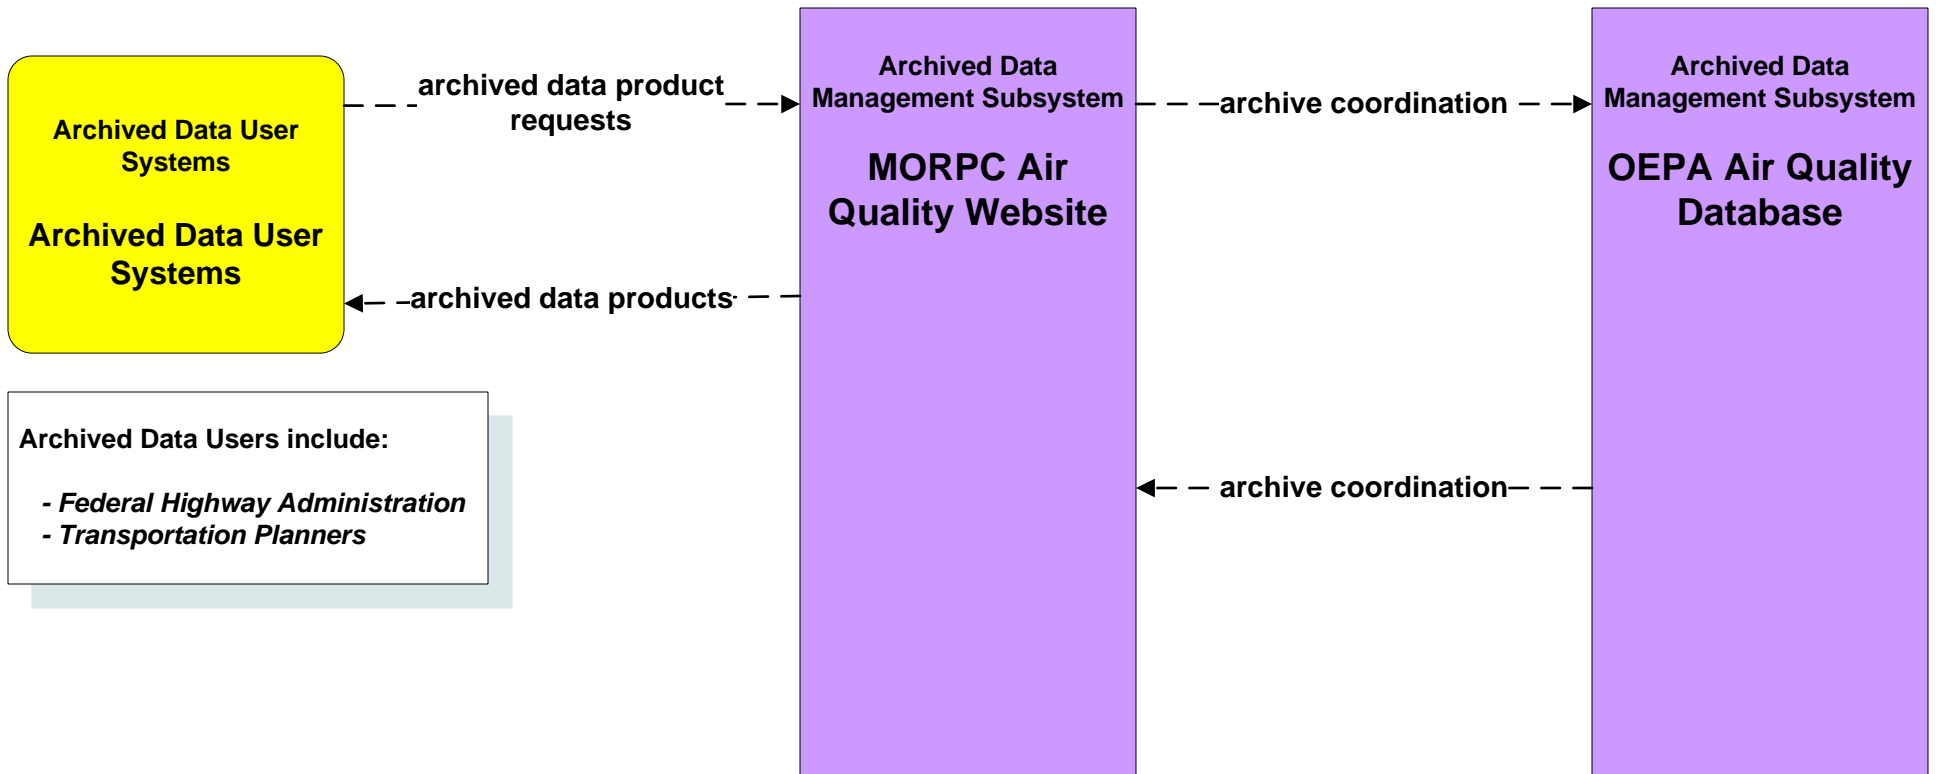

AD1 - ITS Data Mart Air Quality Data

AD1 - ITS Data Mart
Ohio Department of Public Safety Crash Database

Archived Data Users include:

- *Federal Highway Administration*
- *Transportation Planners*

Includes the existing website.

**AD1 - ITS Data Mart
Traffic Data - Region**

---map updates---

--- archived data product requests ---

---map update request---

--- archived data products ---

--- archived data product requests + traffic archive data ---

--- archive status + archived data products ---

**AD1 - ITS Data Mart
COTA Transit Database**

- Archived Data Users include:**
- *Federal Transit Administration*
 - *Transportation Planners*
 - *MORPC*
 - *OSU*

AD2 - ITS Data Warehouse Traffic Data - Region