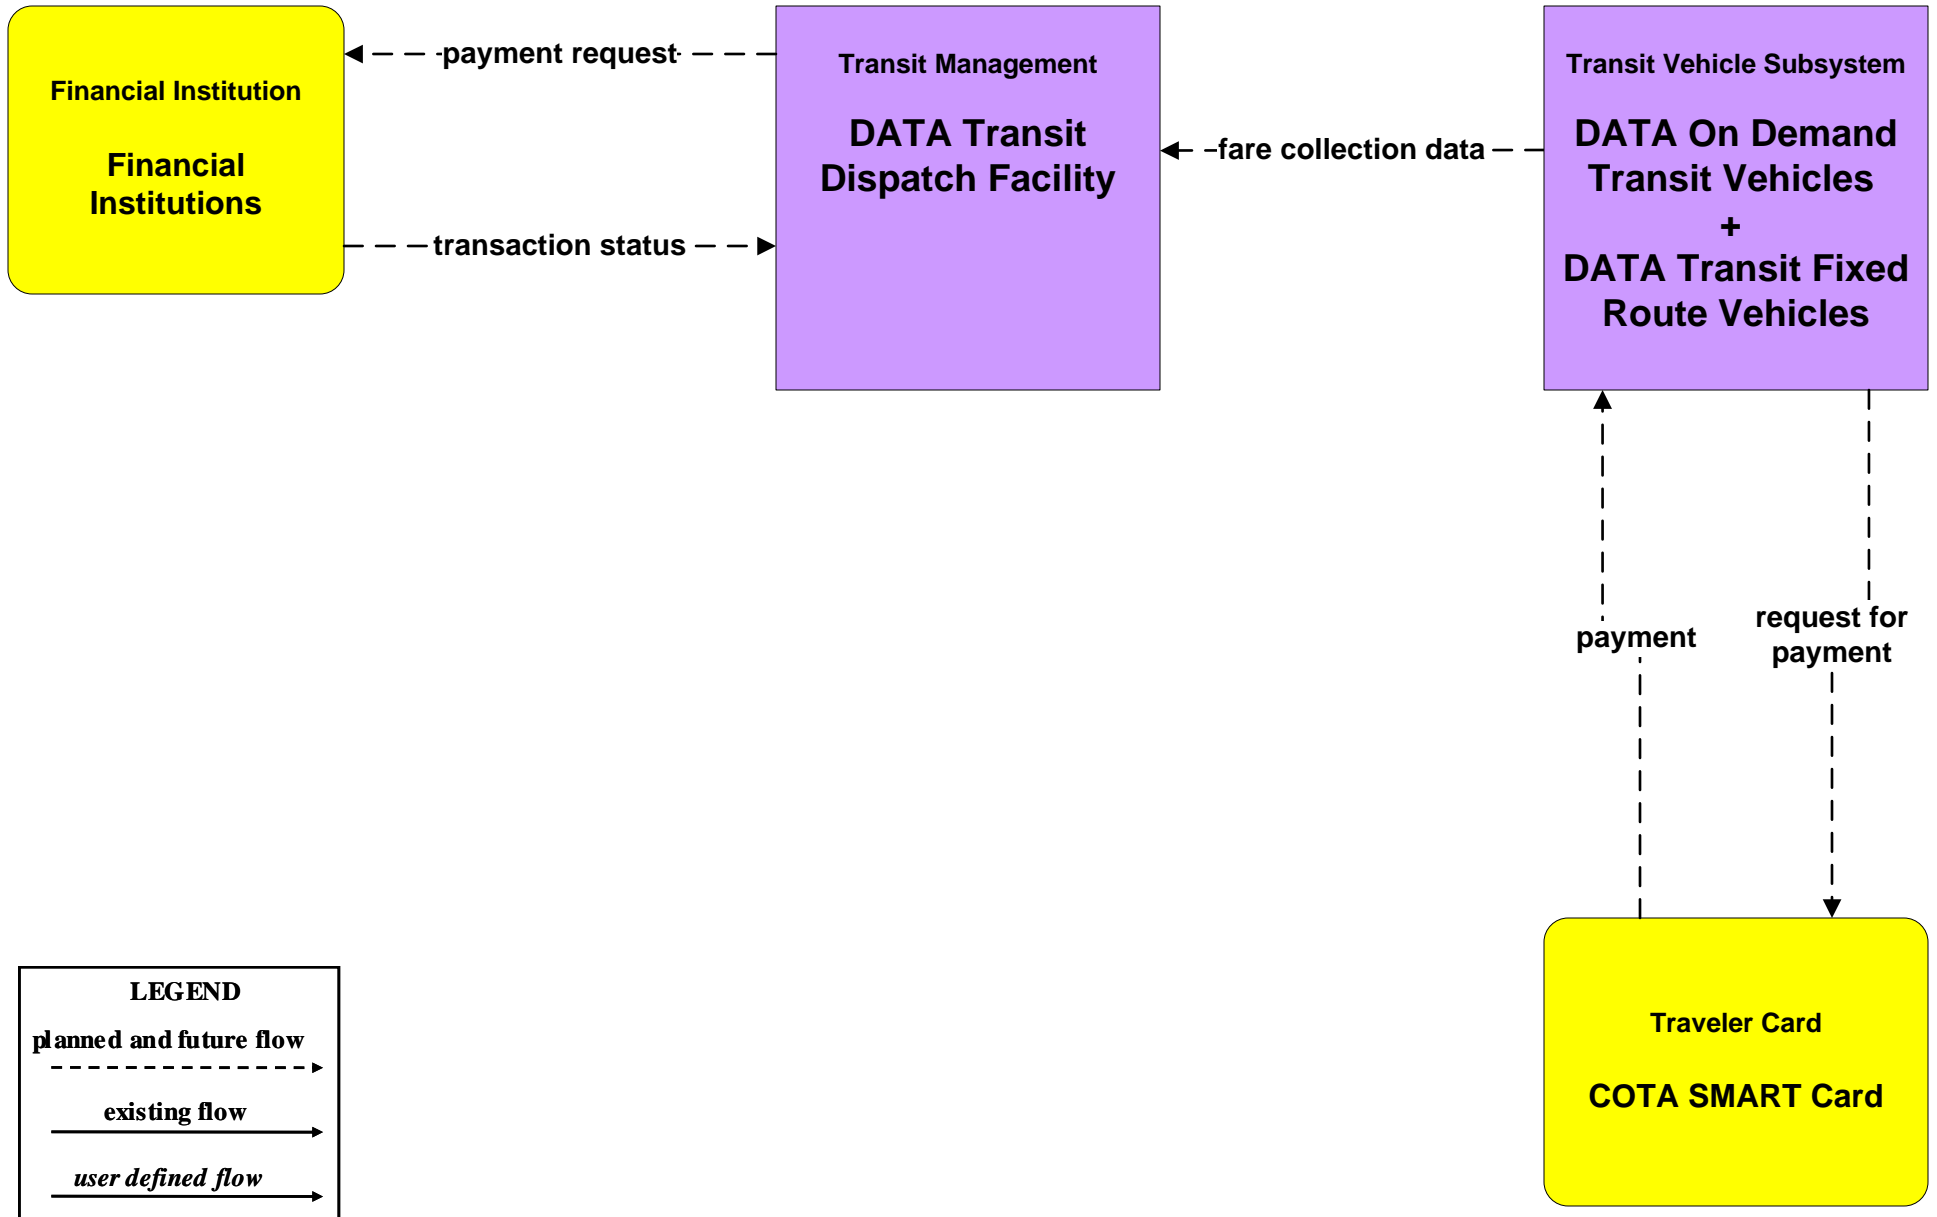

**APTS04 - Transit Passenger and Fare Management
COTA – Fixed Route**

APTS04 - Transit Passenger and Fare Management DATA

**ATMS16 - Parking Facility Management
Columbus Regional Airport Authority**