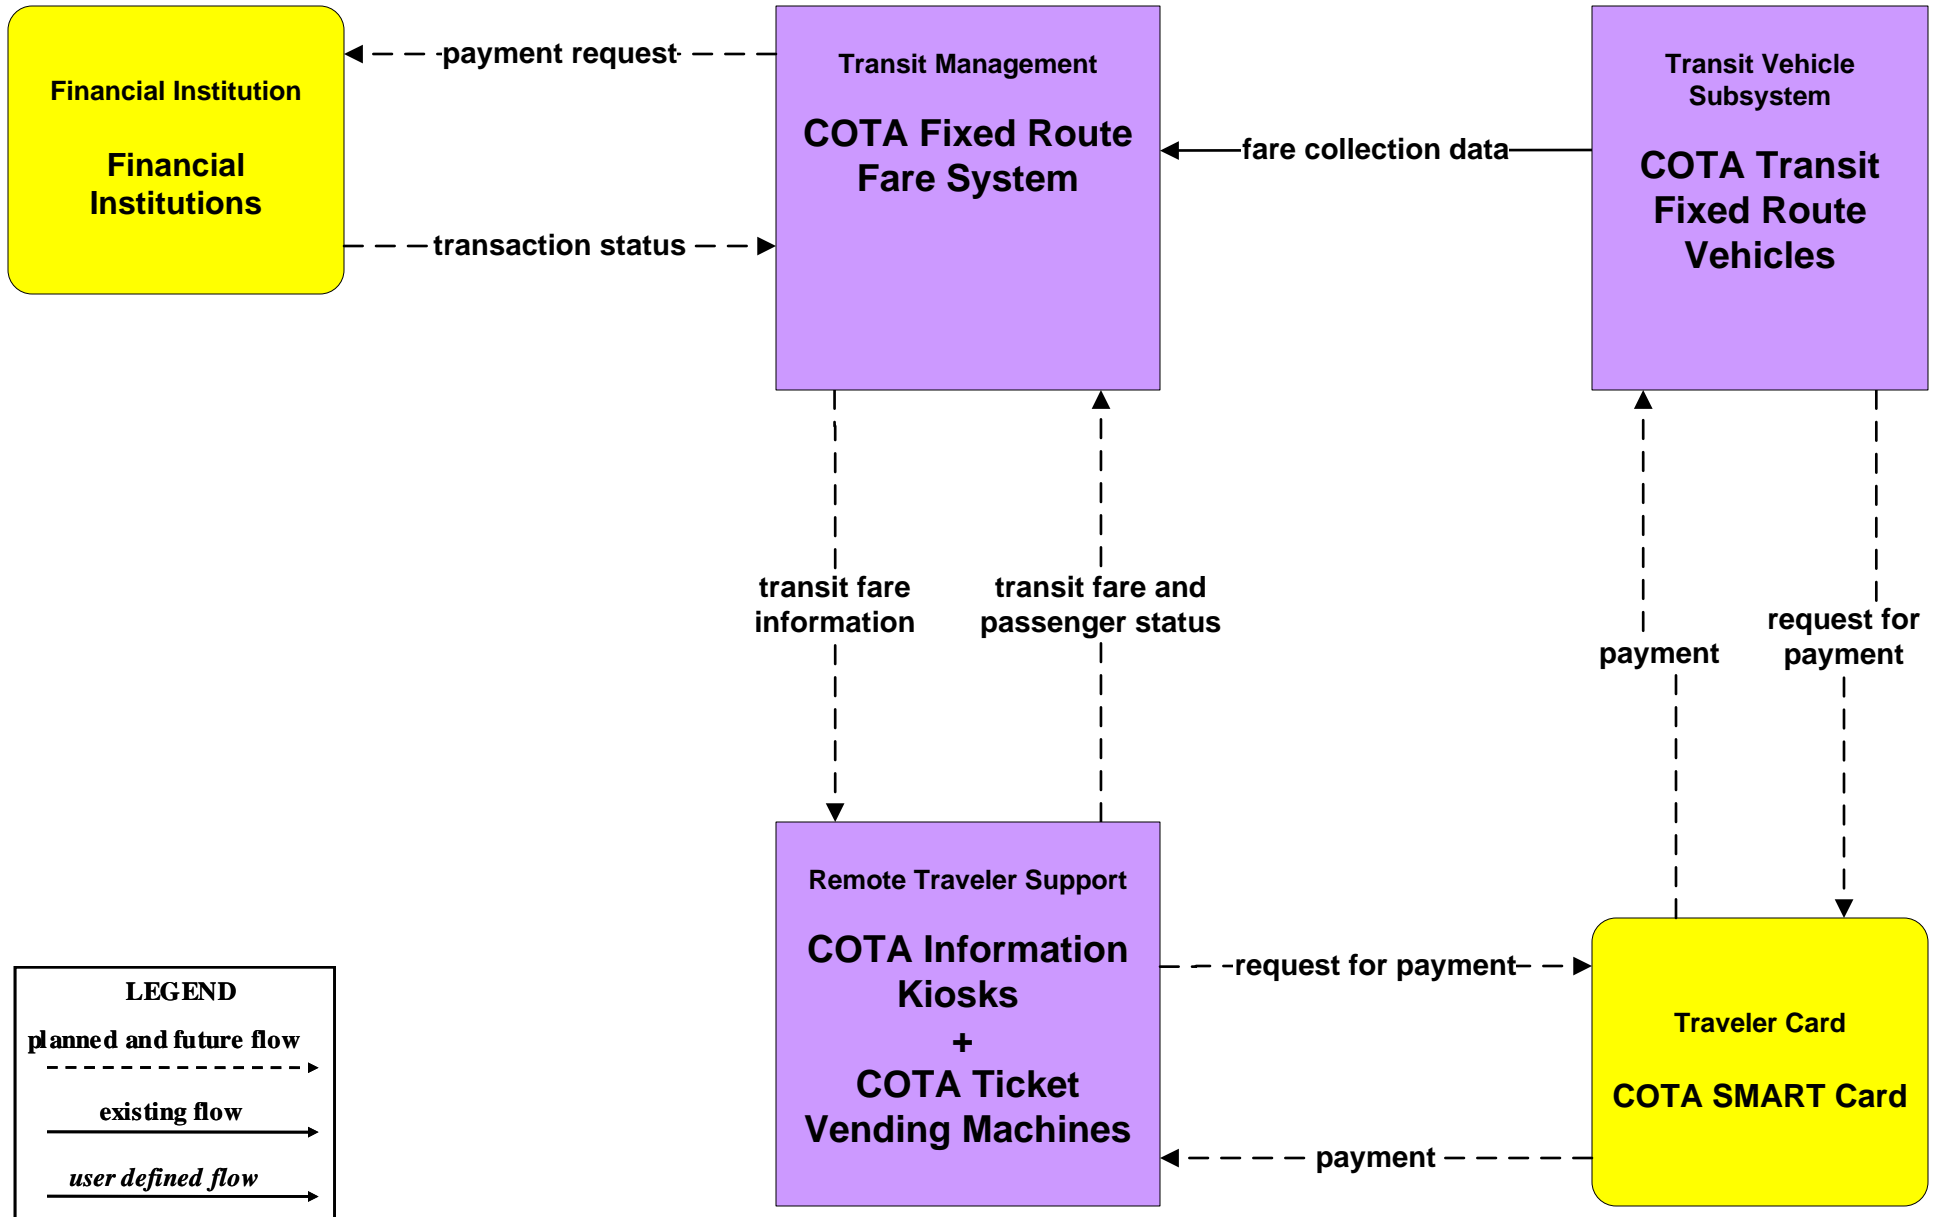

**APTS04 - Transit Passenger and Fare Management
COTA – Fixed Route**

APTS04 - Transit Passenger and Fare Management DATA

**ATMS16 - Parking Facility Management
Columbus Regional Airport Authority**