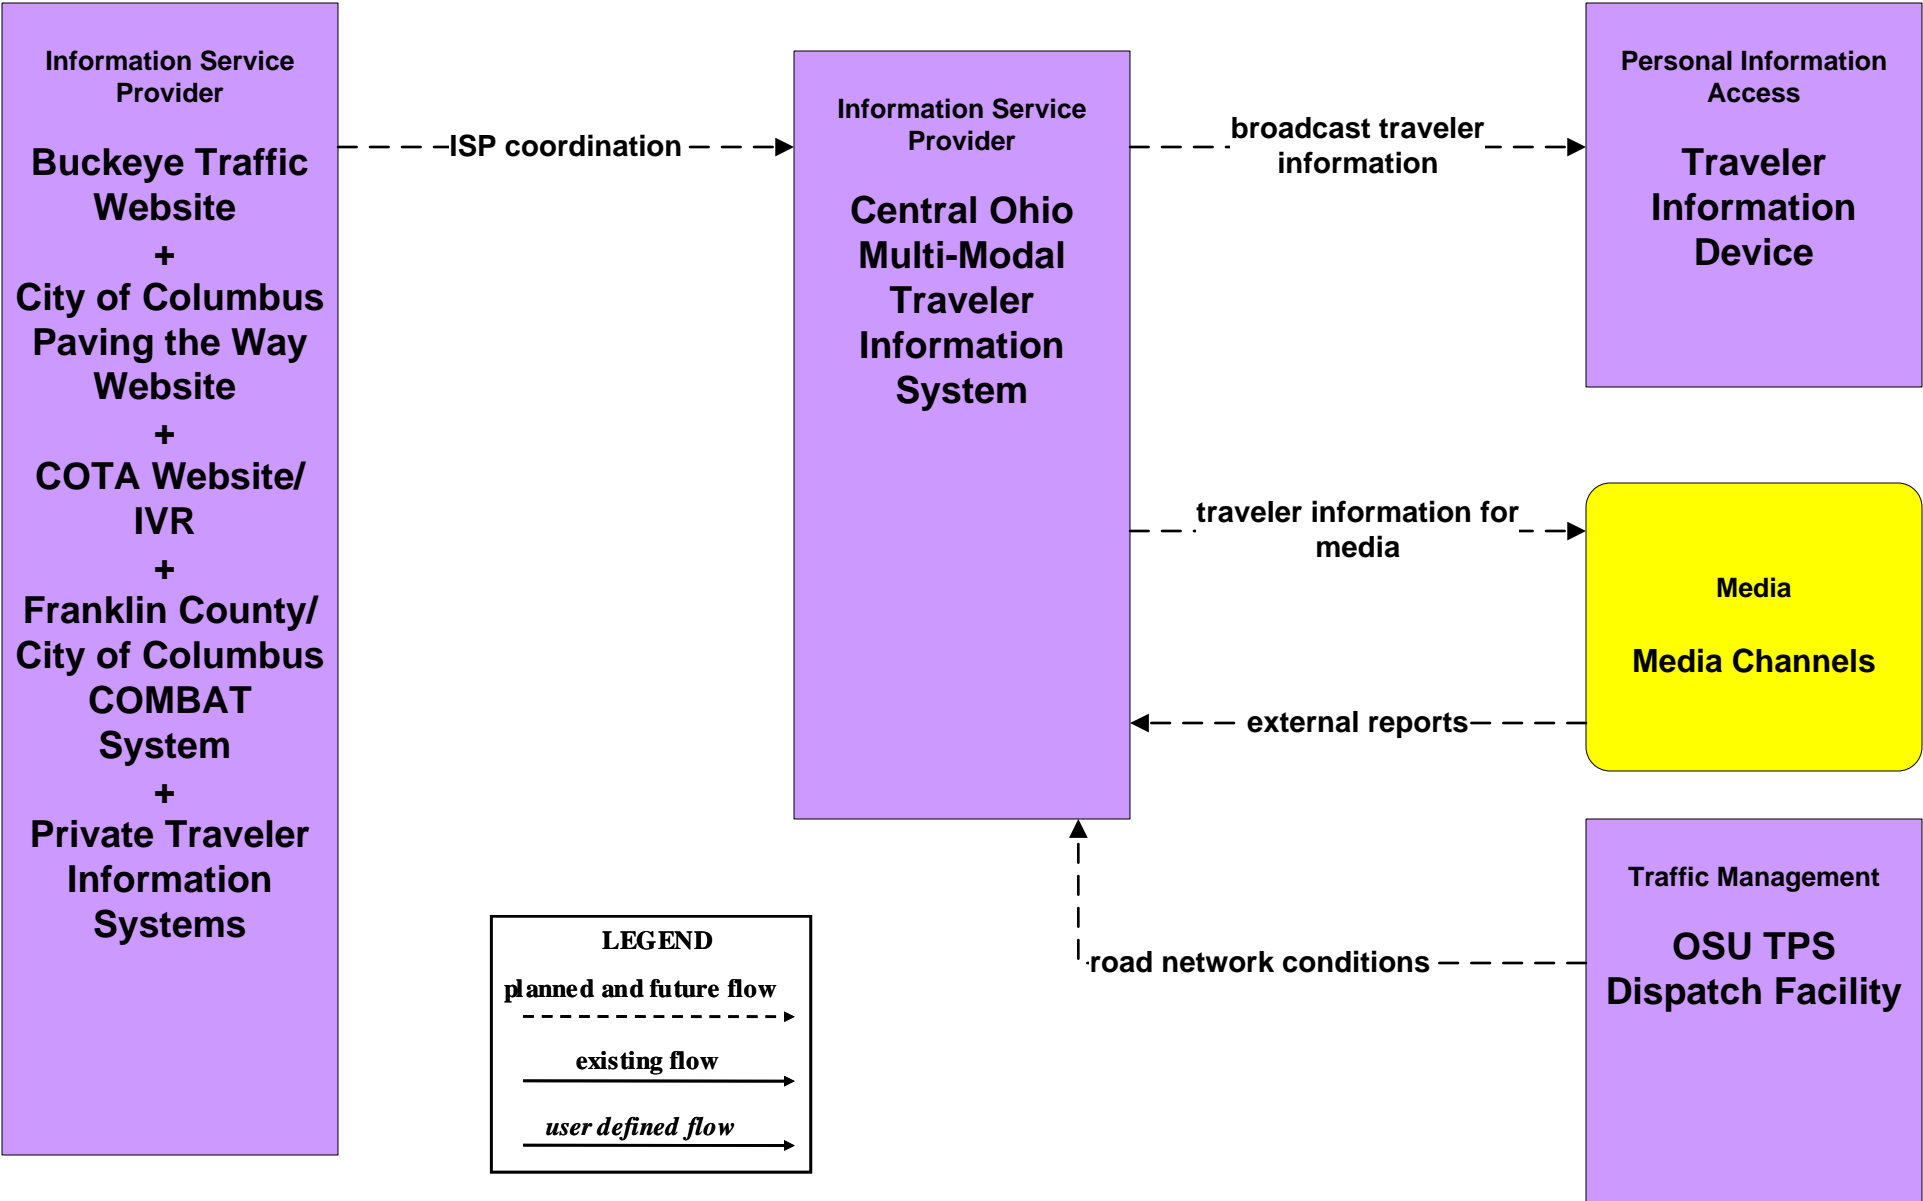

**ATIS01 - Broadcast Traveler Information  
Central Ohio Multi-Modal Traveler Information System**

# ATIS01 - Broadcast Traveler Information Buckeye Traffic

# ATIS02 - Interactive Traveler Information Private Traveler Information Systems

**ATMS16 - Parking Facility Management  
Columbus Regional Airport Authority**

# EM10 - Disaster Traveler Information County EOCs