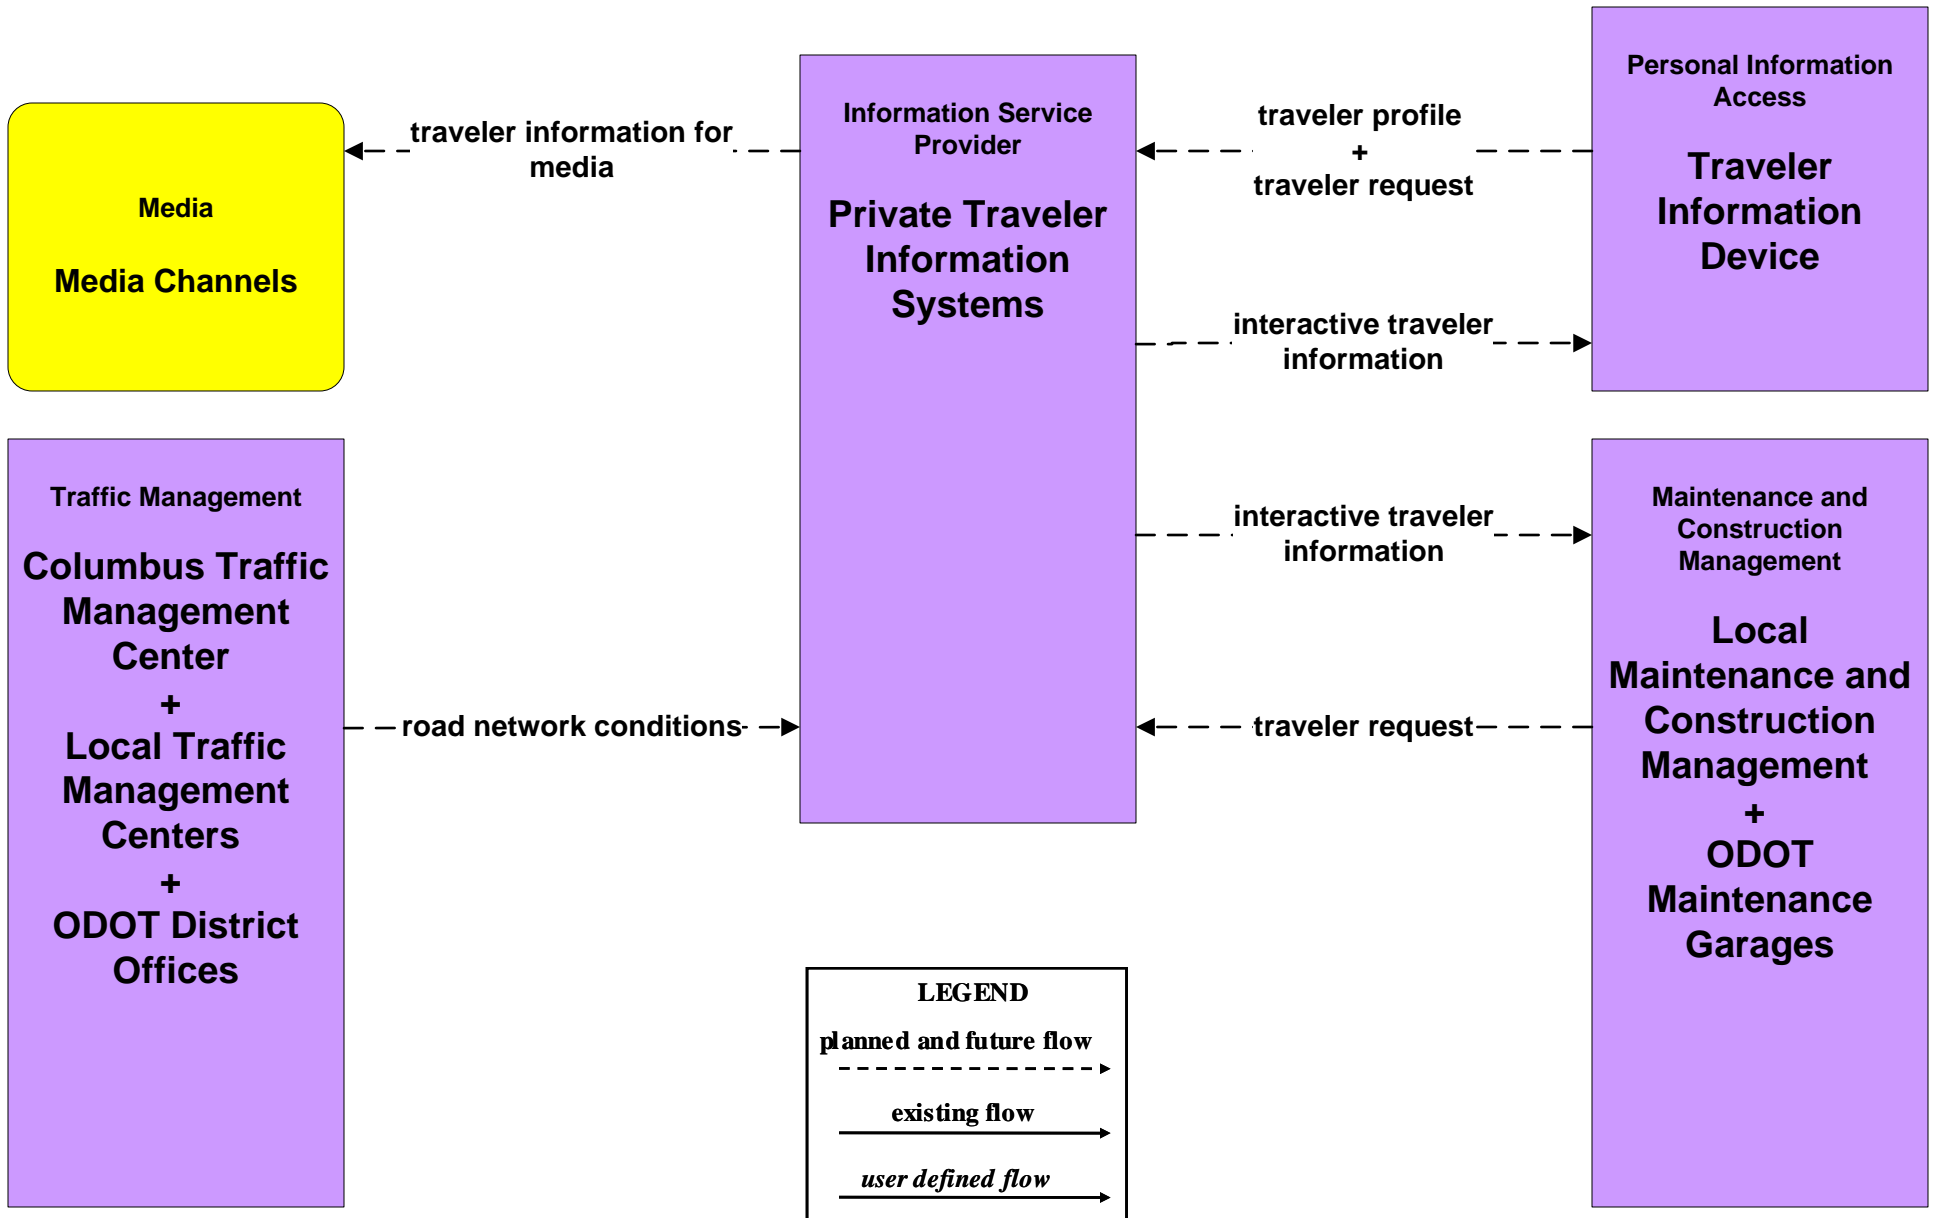

**ATIS01 - Broadcast Traveler Information  
Central Ohio Multi-Modal Traveler Information System**

# ATIS01 - Broadcast Traveler Information Buckeye Traffic

# ATIS02 - Interactive Traveler Information COTA

# ATIS02 - Interactive Traveler Information Private Traveler Information Systems

**ATMS16 - Parking Facility Management  
Columbus Regional Airport Authority**