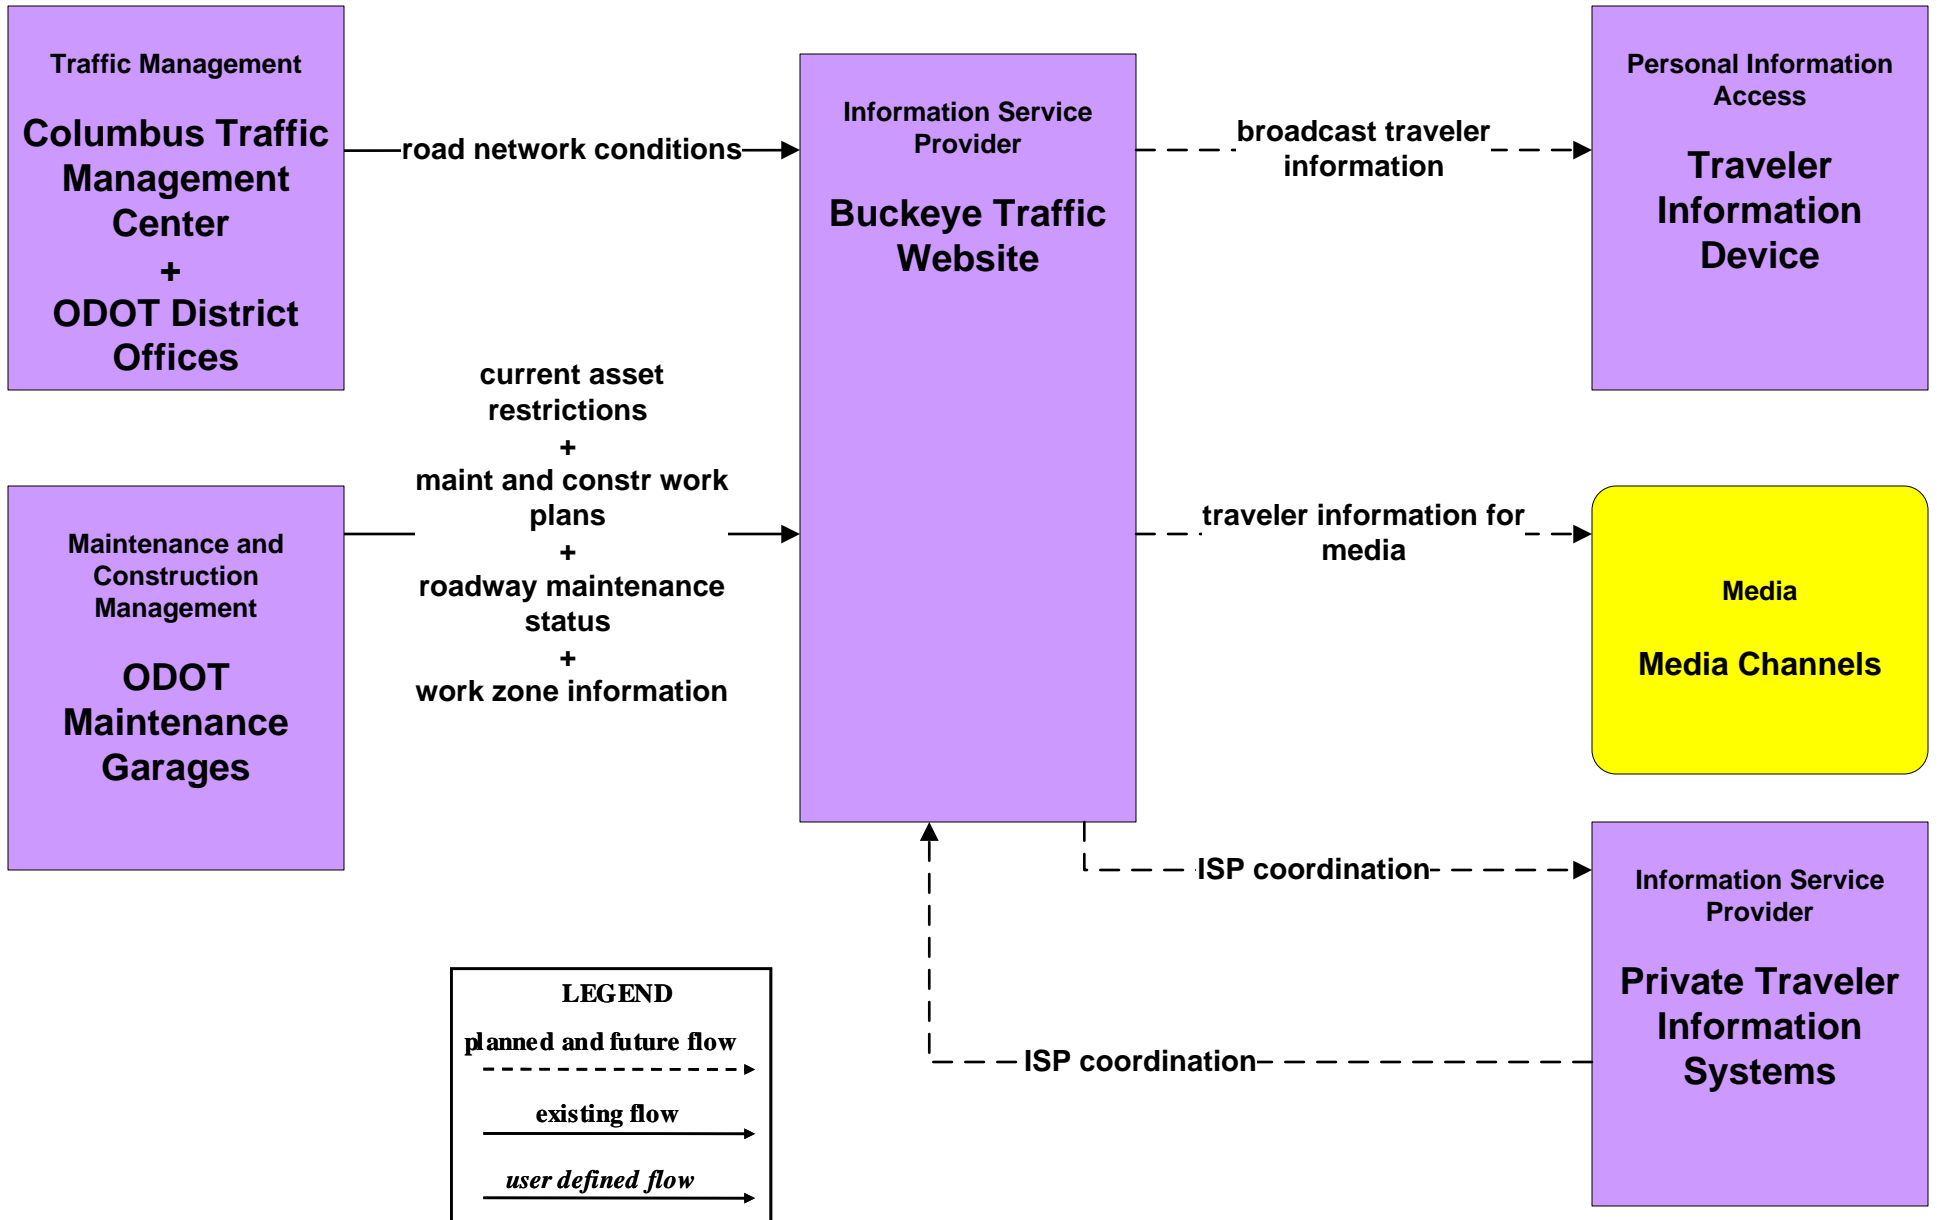

**ATIS01 - Broadcast Traveler Information  
Central Ohio Multi-Modal Traveler Information System**

# ATIS01 - Broadcast Traveler Information Buckeye Traffic

# ATIS02 - Interactive Traveler Information Private Traveler Information Systems

**ATMS16 - Parking Facility Management  
Columbus Regional Airport Authority**

# EM10 - Disaster Traveler Information County EOCs