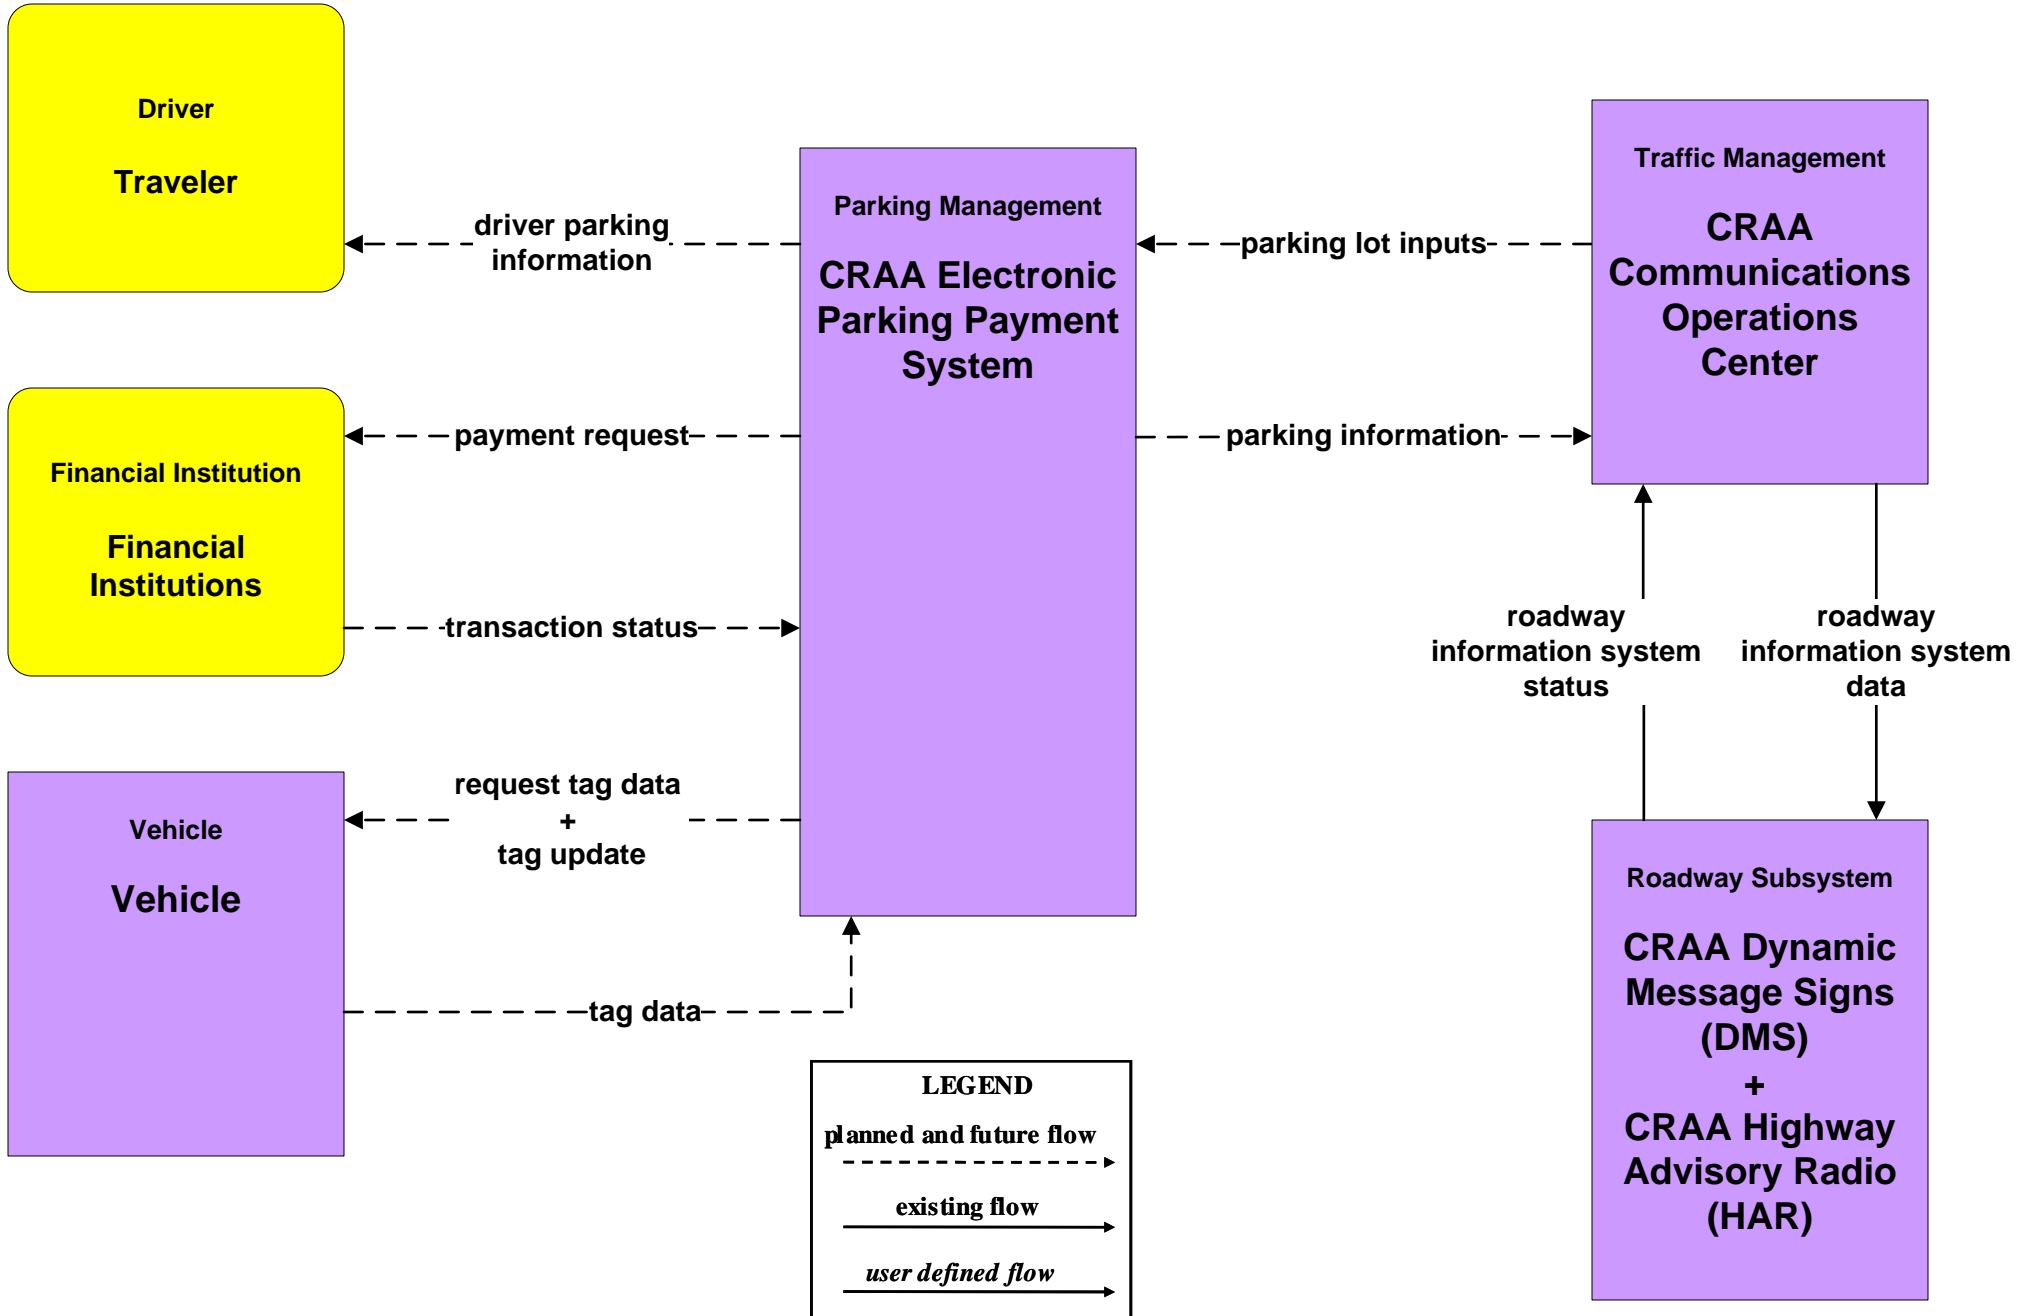

**ATIS01 - Broadcast Traveler Information  
Central Ohio Multi-Modal Traveler Information System**

# ATIS01 - Broadcast Traveler Information Buckeye Traffic

# ATIS02 - Interactive Traveler Information COTA

# ATIS02 - Interactive Traveler Information Private Traveler Information Systems

**ATMS16 - Parking Facility Management  
Columbus Regional Airport Authority**