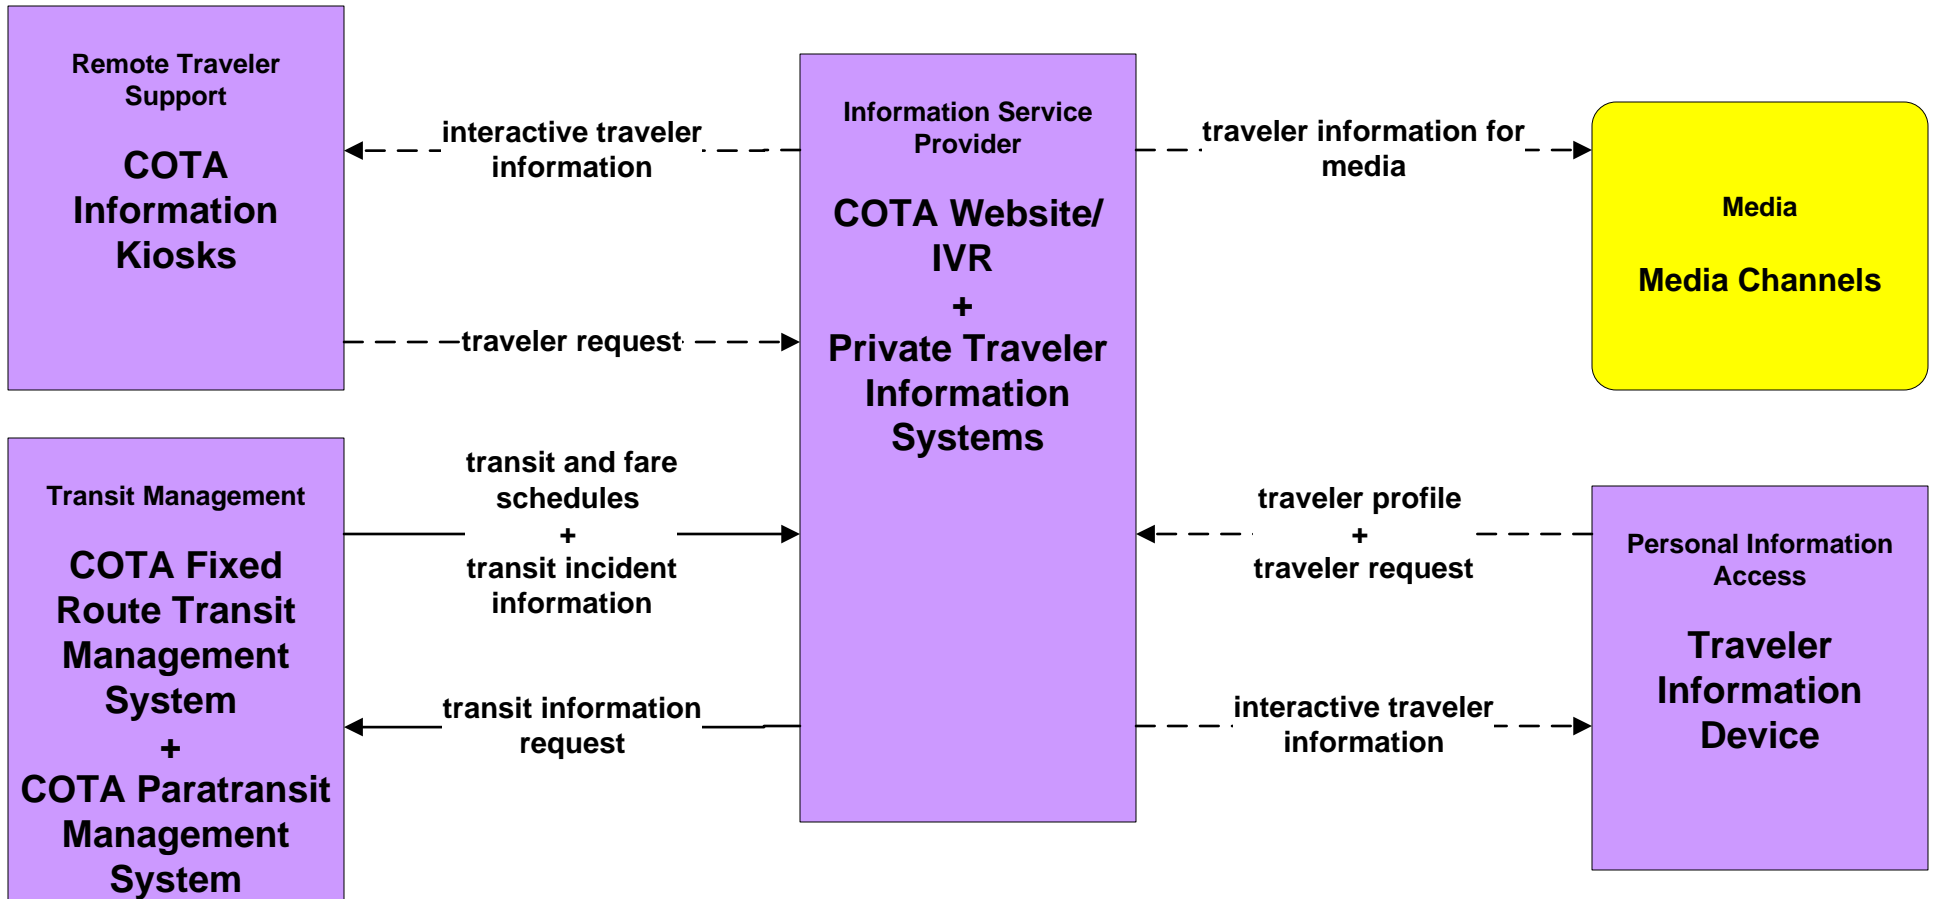

**ATIS01 - Broadcast Traveler Information  
Central Ohio Multi-Modal Traveler Information System**

# ATIS01 - Broadcast Traveler Information Buckeye Traffic

# ATIS02 - Interactive Traveler Information COTA

# ATIS02 - Interactive Traveler Information Private Traveler Information Systems

**ATMS16 - Parking Facility Management  
Columbus Regional Airport Authority**