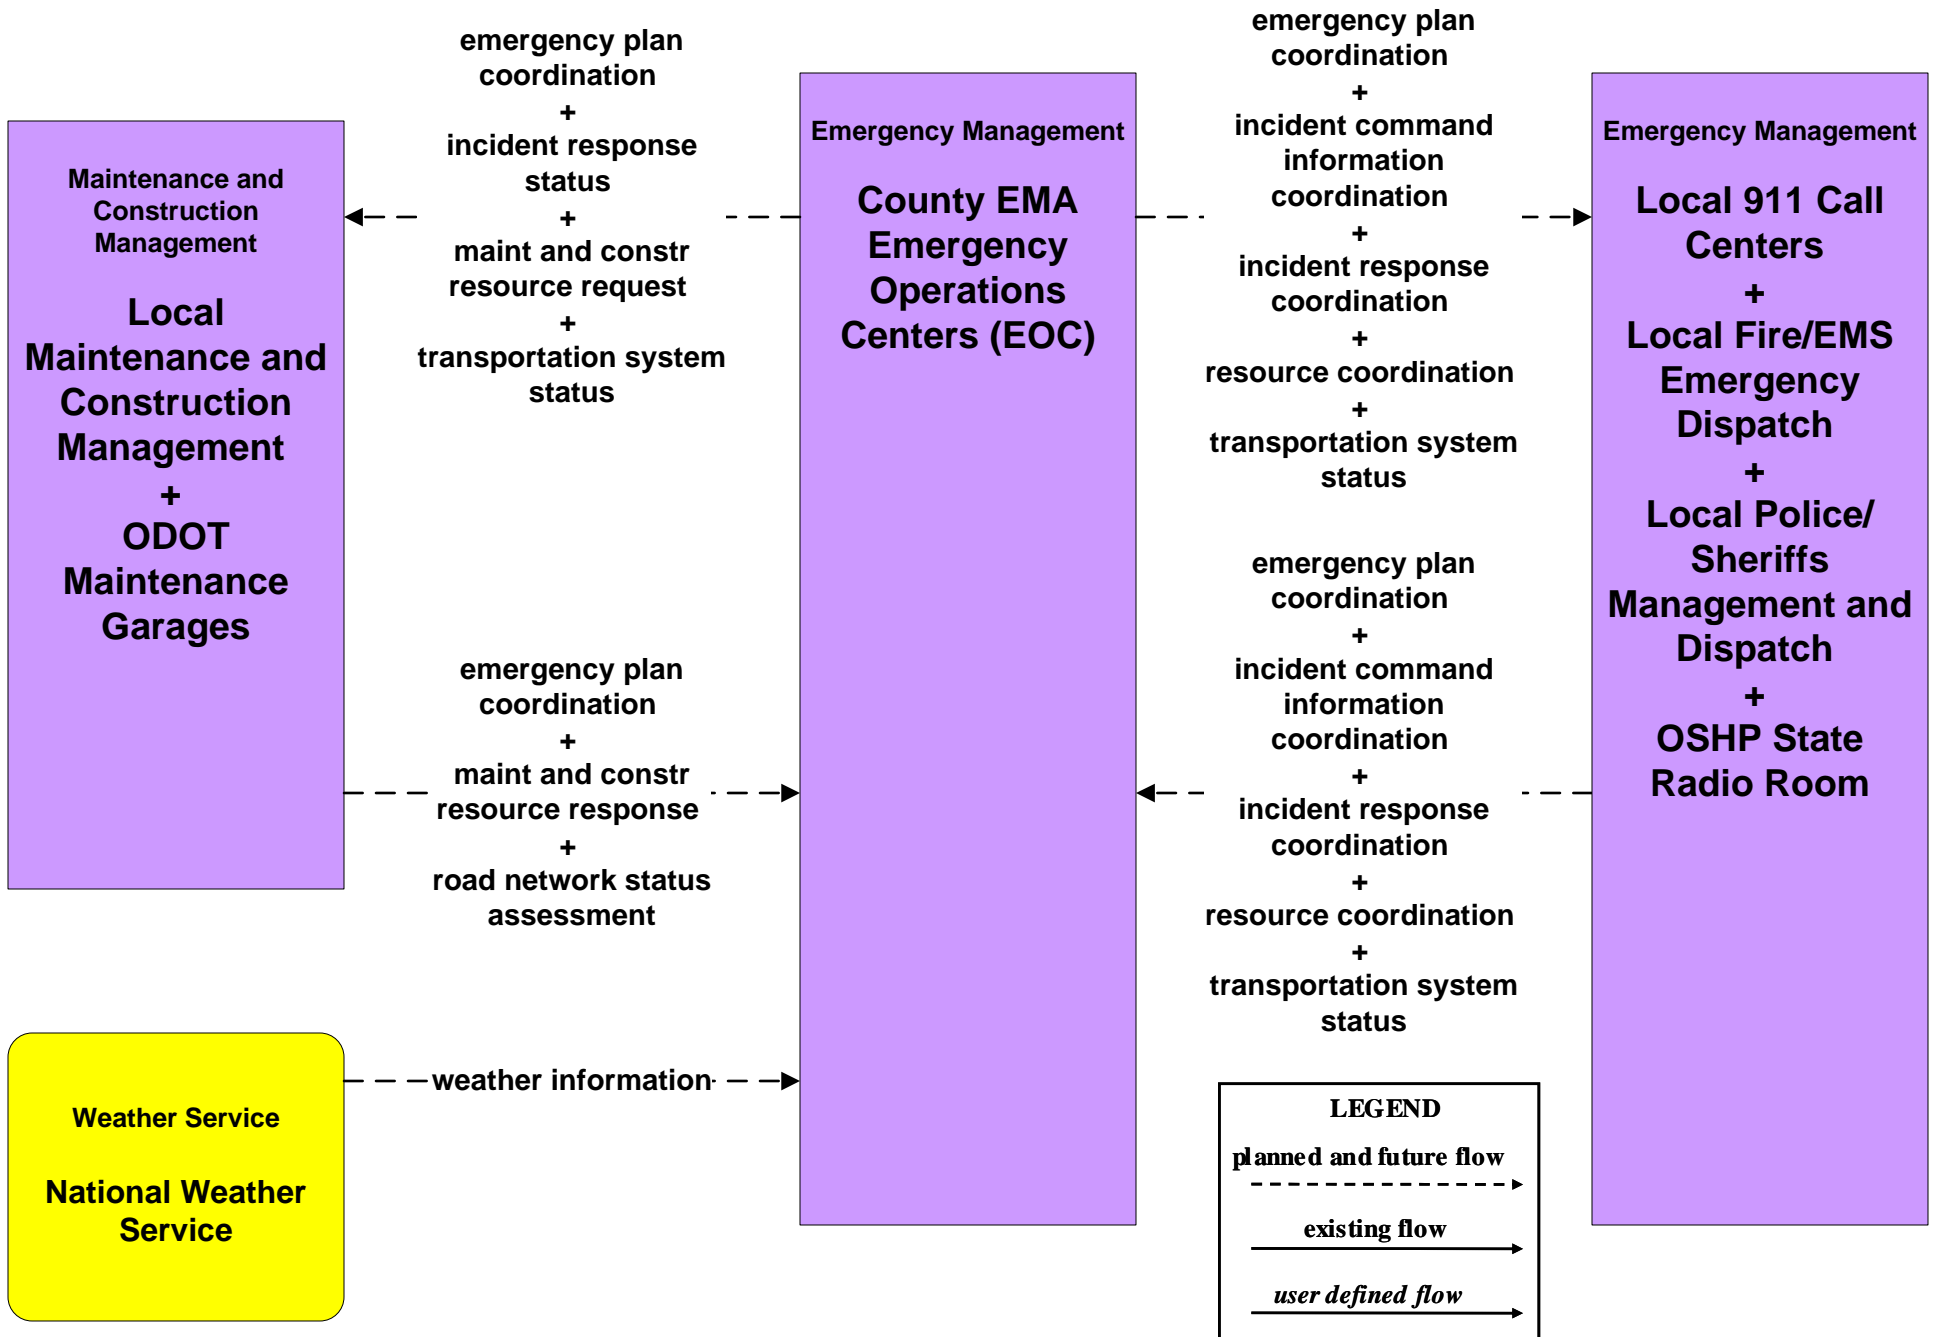

**ATMS15 - Railroad Operations Coordination
State of Ohio**

**EM01 - Emergency Call-Taking and Dispatch
Regional Emergency Communications Network (EM to Other EM)**

**EM06 - Wide Area Alert
Franklin County EOC (1 of 2)**

**EM06 - Wide Area Alert
County EOCs (1 of 2)**

**EM06 - Wide Area Alert
County EOCs (2 of 2)**

EM07 - Early Warning System County EOCs

EM08 - Disaster Response and Recovery County EOCs (1 of 2)

**EM08 - Disaster Response and Recovery
County EOCs (2 of 2)**

EM09 – Evacuation and Reentry Management County EOCs

EM10 - Disaster Traveler Information County EOCs