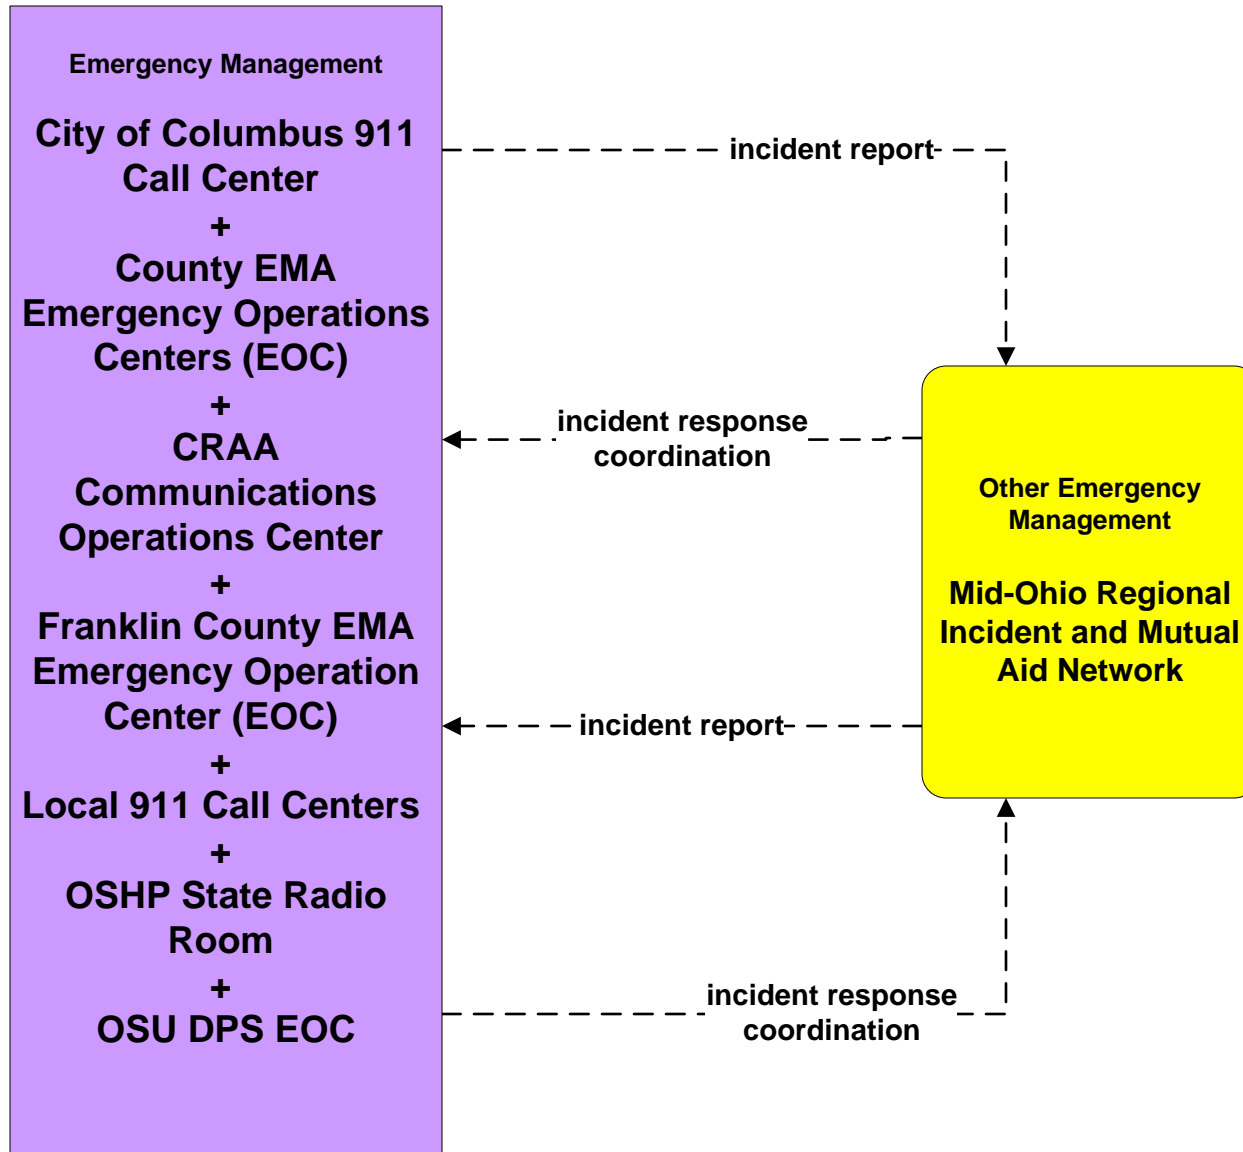

**ATMS15 - Railroad Operations Coordination
State of Ohio**

**EM01 - Emergency Call-Taking and Dispatch
Regional Emergency Communications Network (EM to Other EM)**

**EM06 - Wide Area Alert
Franklin County EOC (1 of 2)**

**EM06 - Wide Area Alert
County EOCs (1 of 2)**

**EM06 - Wide Area Alert
County EOCs (2 of 2)**

EM07 - Early Warning System County EOCs

EM08 - Disaster Response and Recovery County EOCs (1 of 2)

**EM08 - Disaster Response and Recovery
County EOCs (2 of 2)**

EM09 – Evacuation and Reentry Management County EOCs

EM10 - Disaster Traveler Information County EOCs