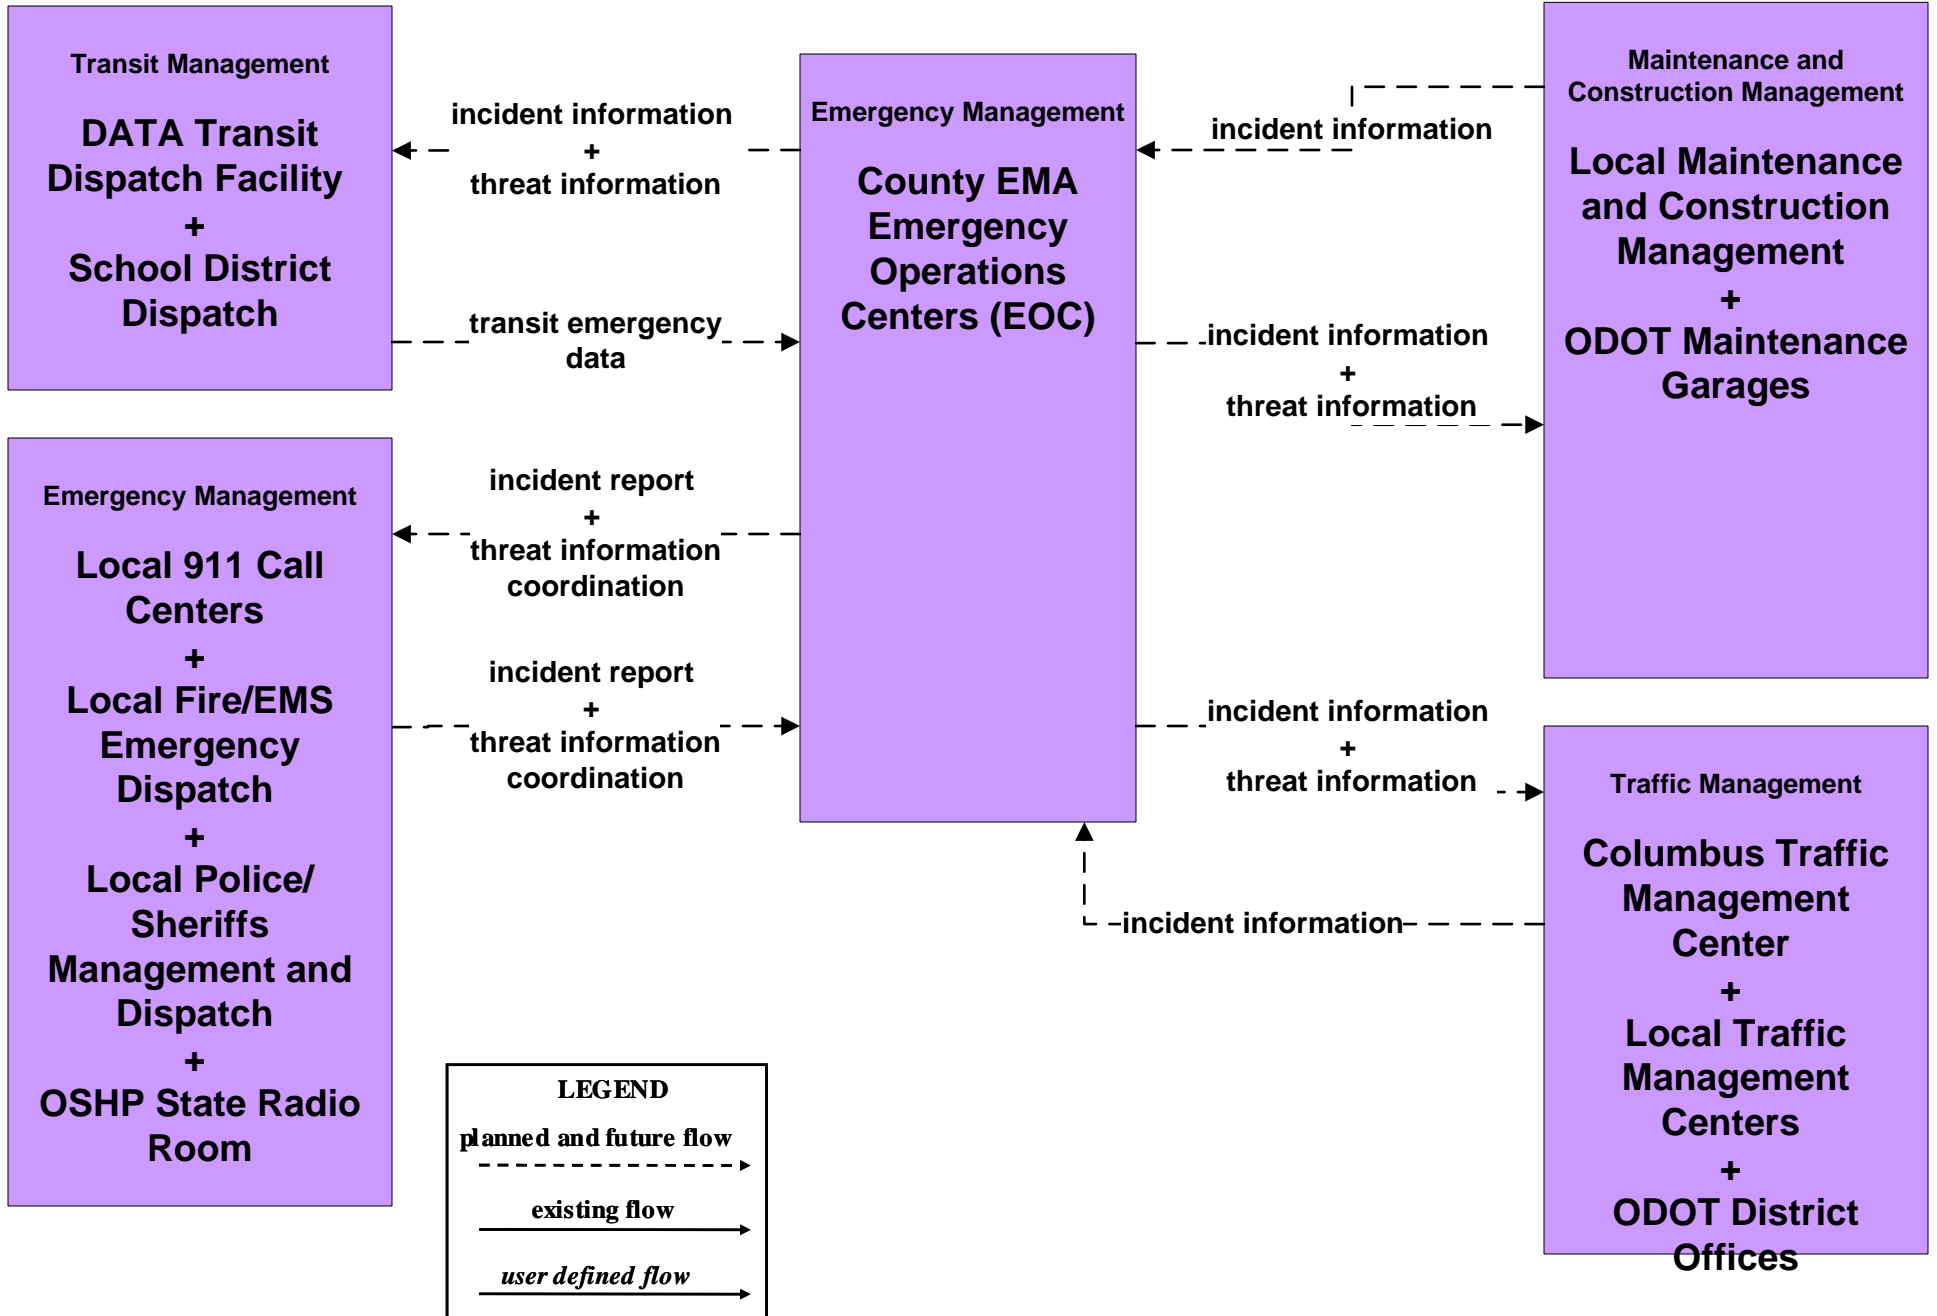

**ATMS15 - Railroad Operations Coordination
State of Ohio**

**EM01 - Emergency Call-Taking and Dispatch
Regional Emergency Communications Network (EM to Other EM)**

**EM06 - Wide Area Alert
Franklin County EOC (1 of 2)**

**EM06 - Wide Area Alert
County EOCs (1 of 2)**

**EM06 - Wide Area Alert
County EOCs (2 of 2)**

EM07 - Early Warning System County EOCs

EM08 - Disaster Response and Recovery County EOCs (1 of 2)

**EM08 - Disaster Response and Recovery
County EOCs (2 of 2)**

EM09 – Evacuation and Reentry Management County EOCs

EM10 - Disaster Traveler Information County EOCs