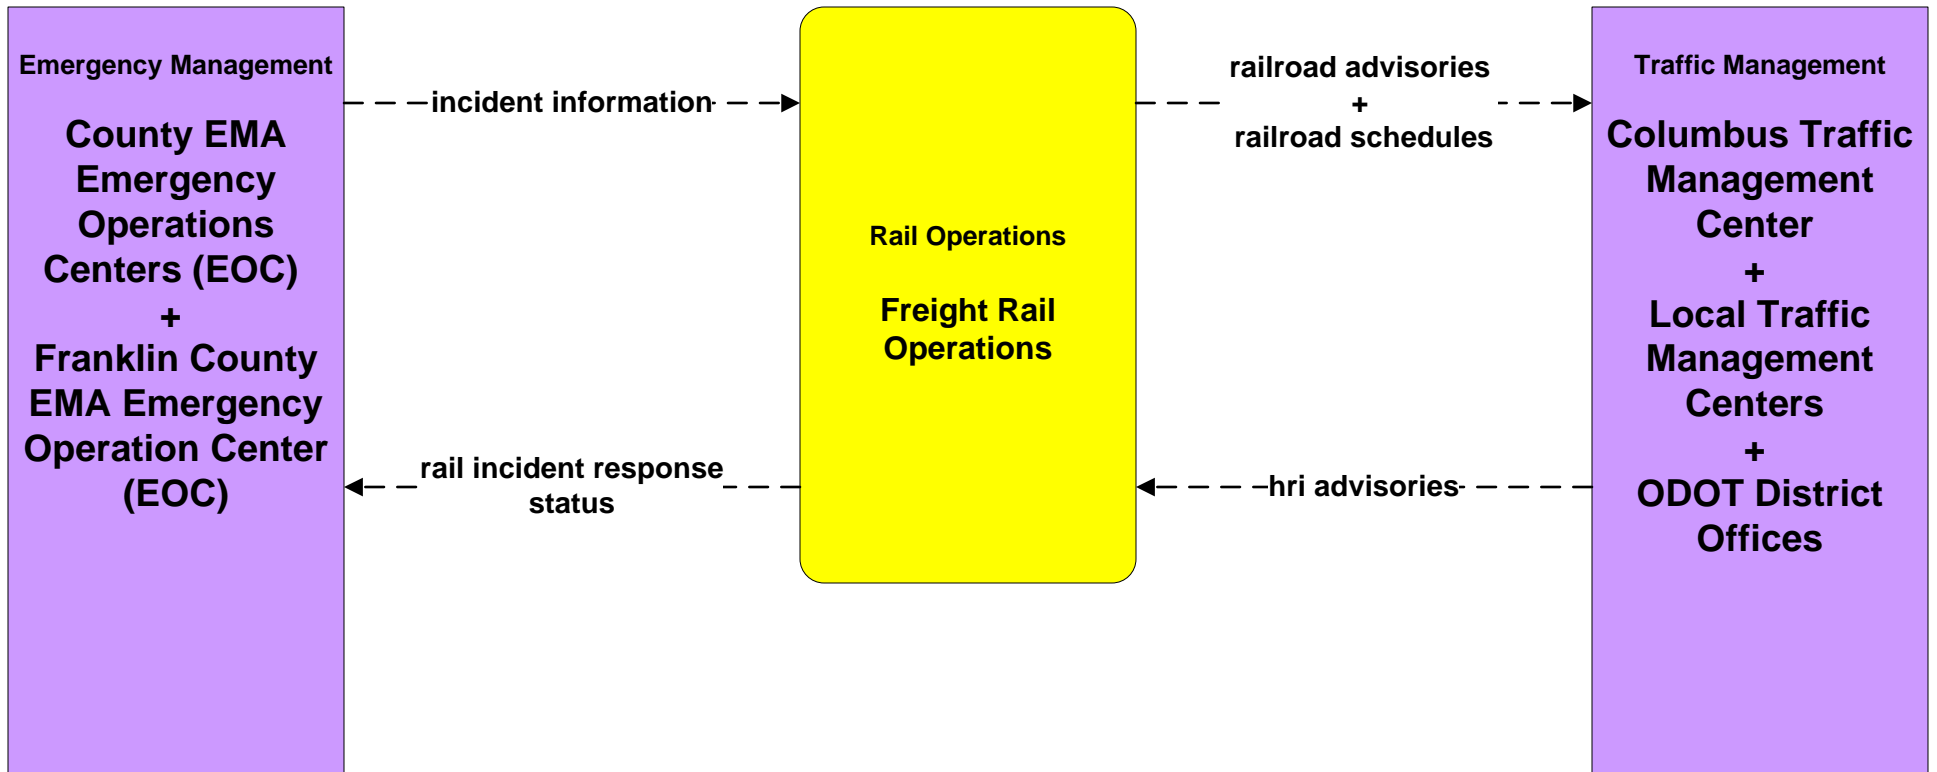

**ATMS15 - Railroad Operations Coordination
State of Ohio**

**EM01 - Emergency Call-Taking and Dispatch
Regional Emergency Communications Network (EM to Other EM)**

**EM06 - Wide Area Alert
Franklin County EOC (1 of 2)**

**EM06 - Wide Area Alert
County EOCs (1 of 2)**

**EM06 - Wide Area Alert
County EOCs (2 of 2)**

EM07 - Early Warning System County EOCs

EM08 - Disaster Response and Recovery County EOCs (1 of 2)

**EM08 - Disaster Response and Recovery
County EOCs (2 of 2)**

EM09 – Evacuation and Reentry Management County EOCs

EM10 - Disaster Traveler Information County EOCs