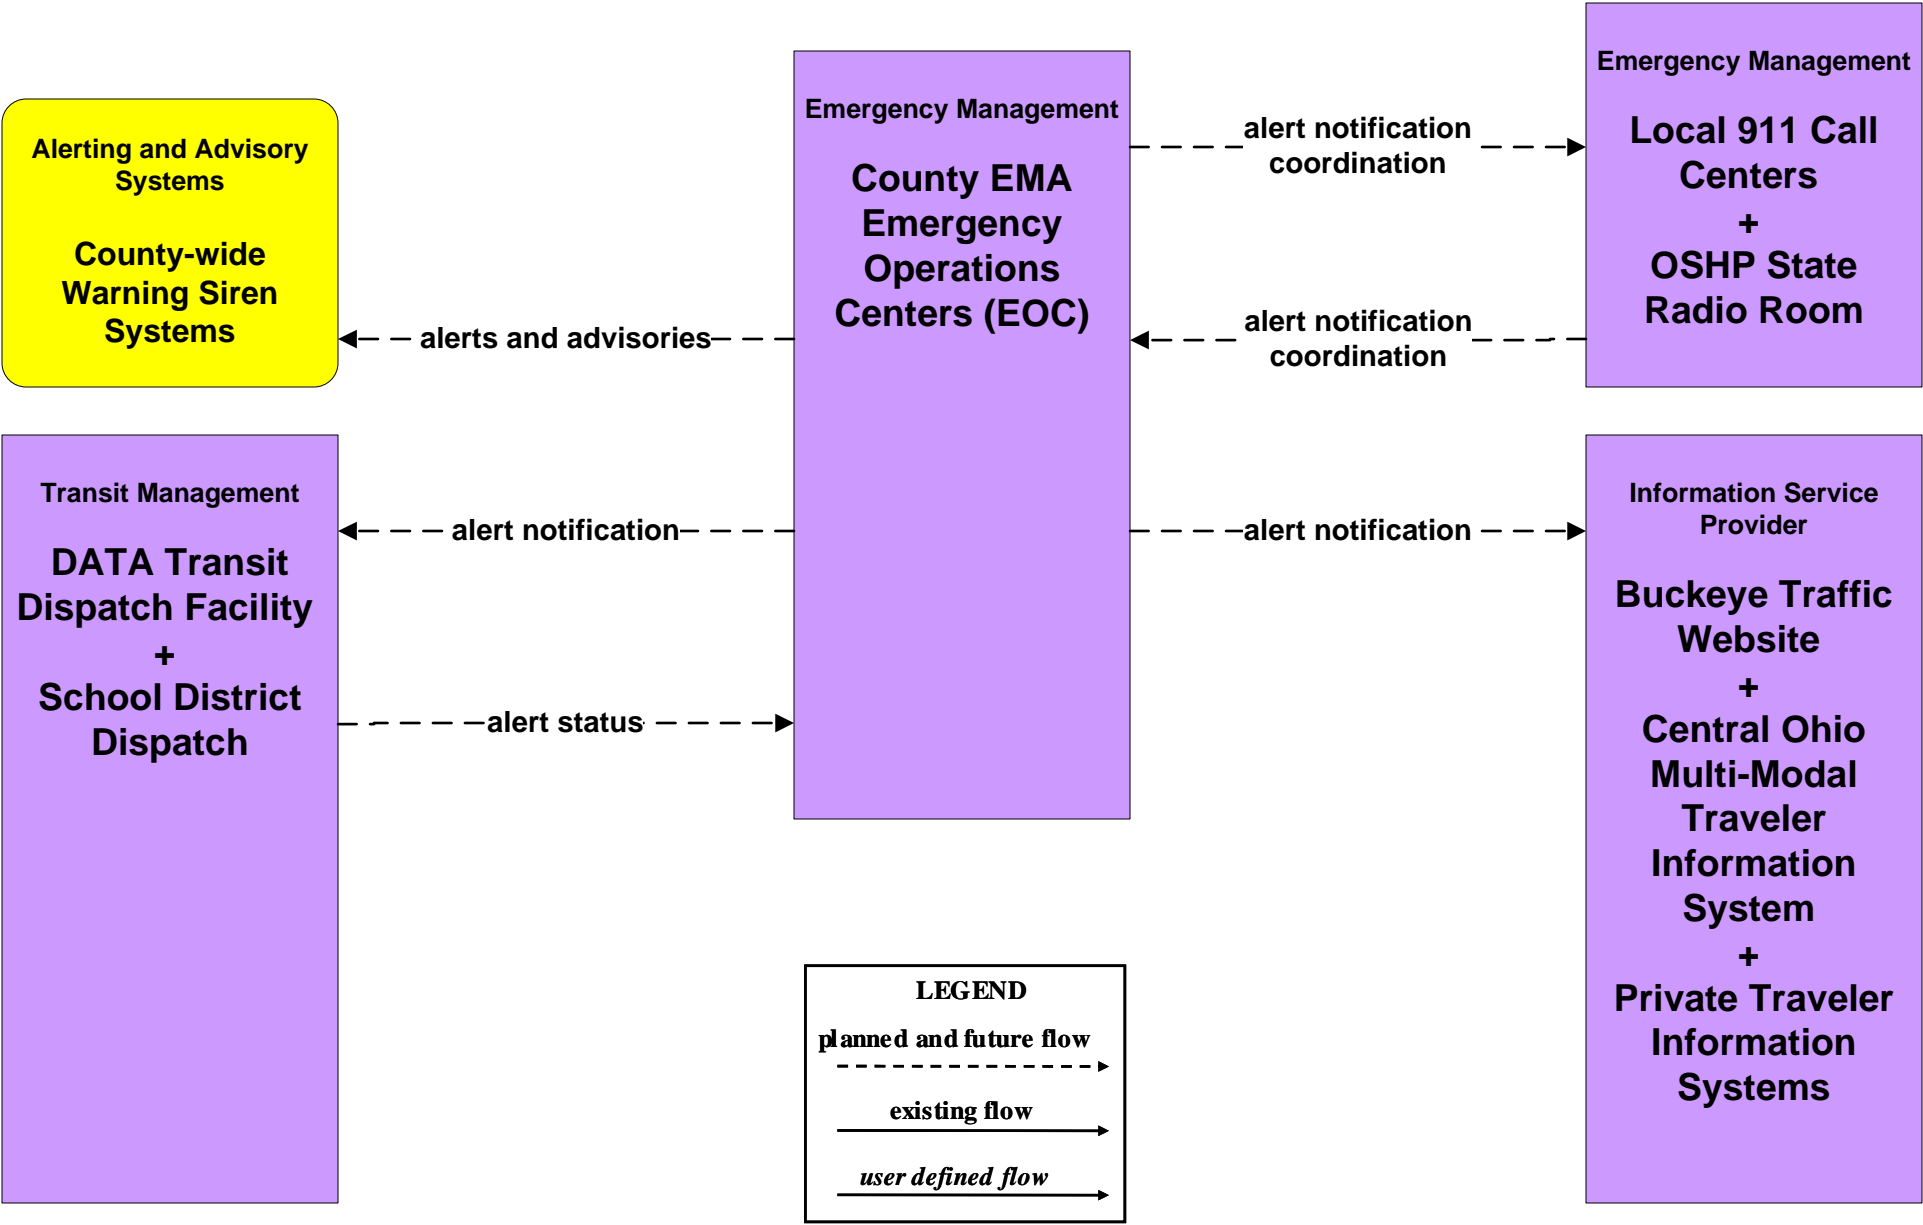

**ATMS15 - Railroad Operations Coordination
State of Ohio**

**EM01 - Emergency Call-Taking and Dispatch
Regional Emergency Communications Network (EM to Other EM)**

**EM06 - Wide Area Alert
Franklin County EOC (1 of 2)**

**EM06 - Wide Area Alert
County EOCs (1 of 2)**

**EM06 - Wide Area Alert
County EOCs (2 of 2)**

EM07 - Early Warning System County EOCs

EM08 - Disaster Response and Recovery County EOCs (1 of 2)

**EM08 - Disaster Response and Recovery
County EOCs (2 of 2)**

EM09 – Evacuation and Reentry Management County EOCs

EM10 - Disaster Traveler Information County EOCs