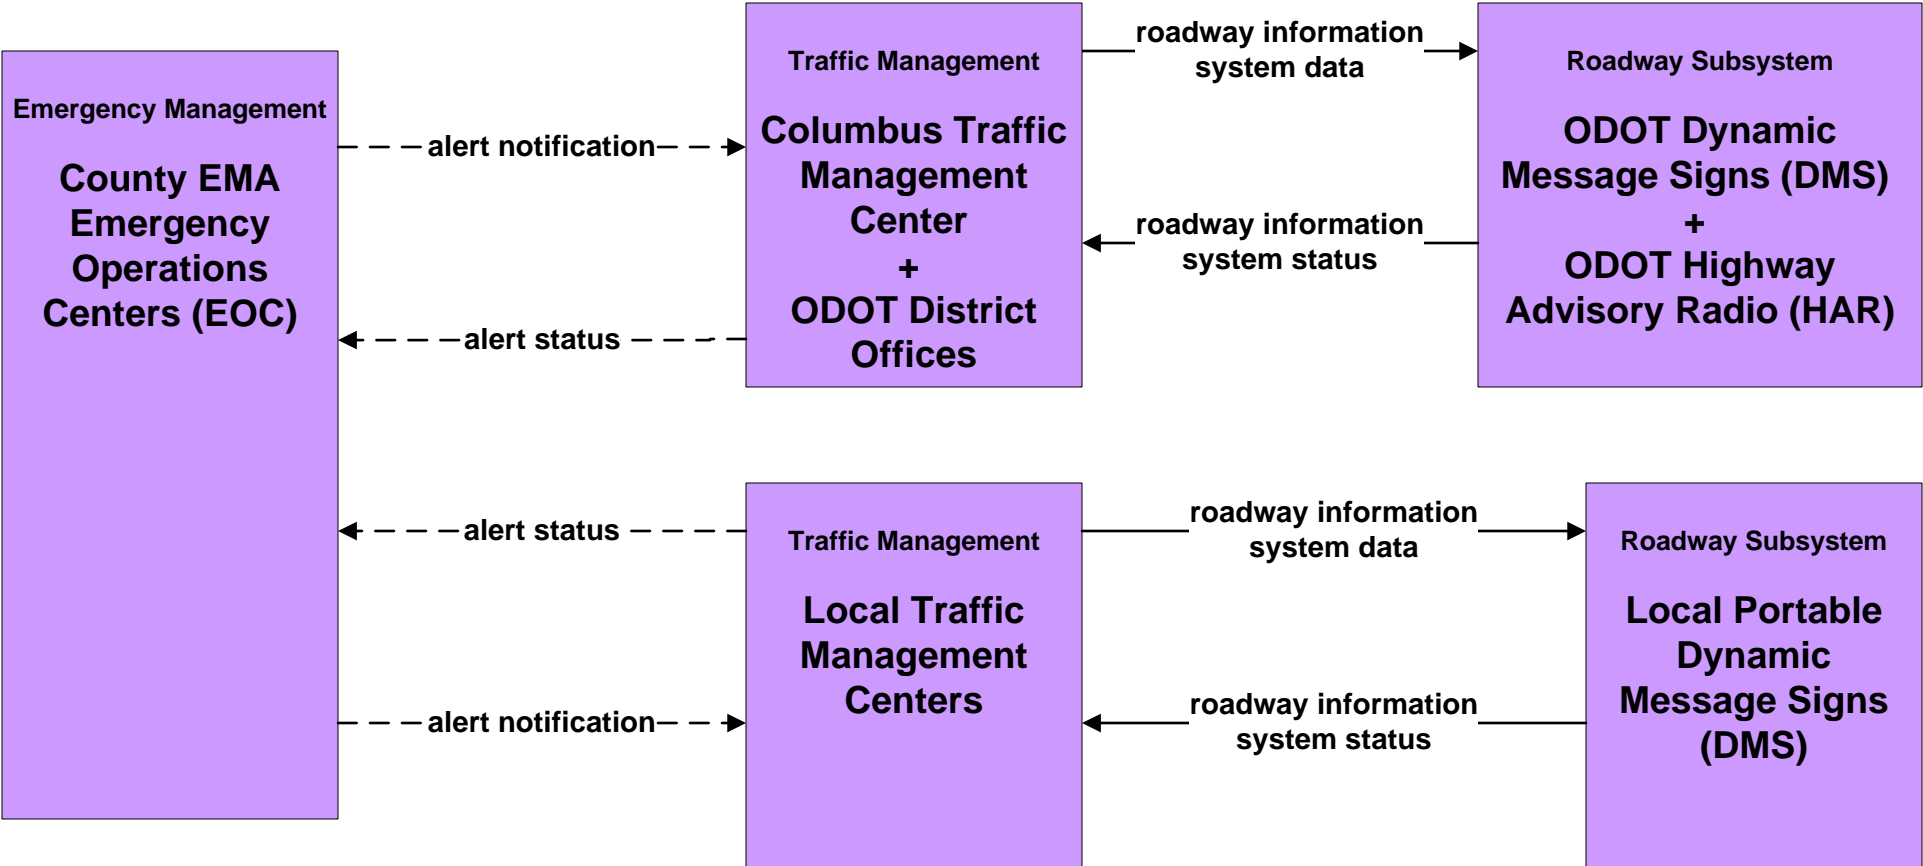

**ATMS15 - Railroad Operations Coordination
State of Ohio**

**EM01 - Emergency Call-Taking and Dispatch
Regional Emergency Communications Network (EM to Other EM)**

**EM06 - Wide Area Alert
Franklin County EOC (1 of 2)**

**EM06 - Wide Area Alert
County EOCs (1 of 2)**

**EM06 - Wide Area Alert
County EOCs (2 of 2)**

EM07 - Early Warning System County EOCs

EM08 - Disaster Response and Recovery County EOCs (1 of 2)

**EM08 - Disaster Response and Recovery
County EOCs (2 of 2)**

EM09 – Evacuation and Reentry Management County EOCs

EM10 - Disaster Traveler Information County EOCs