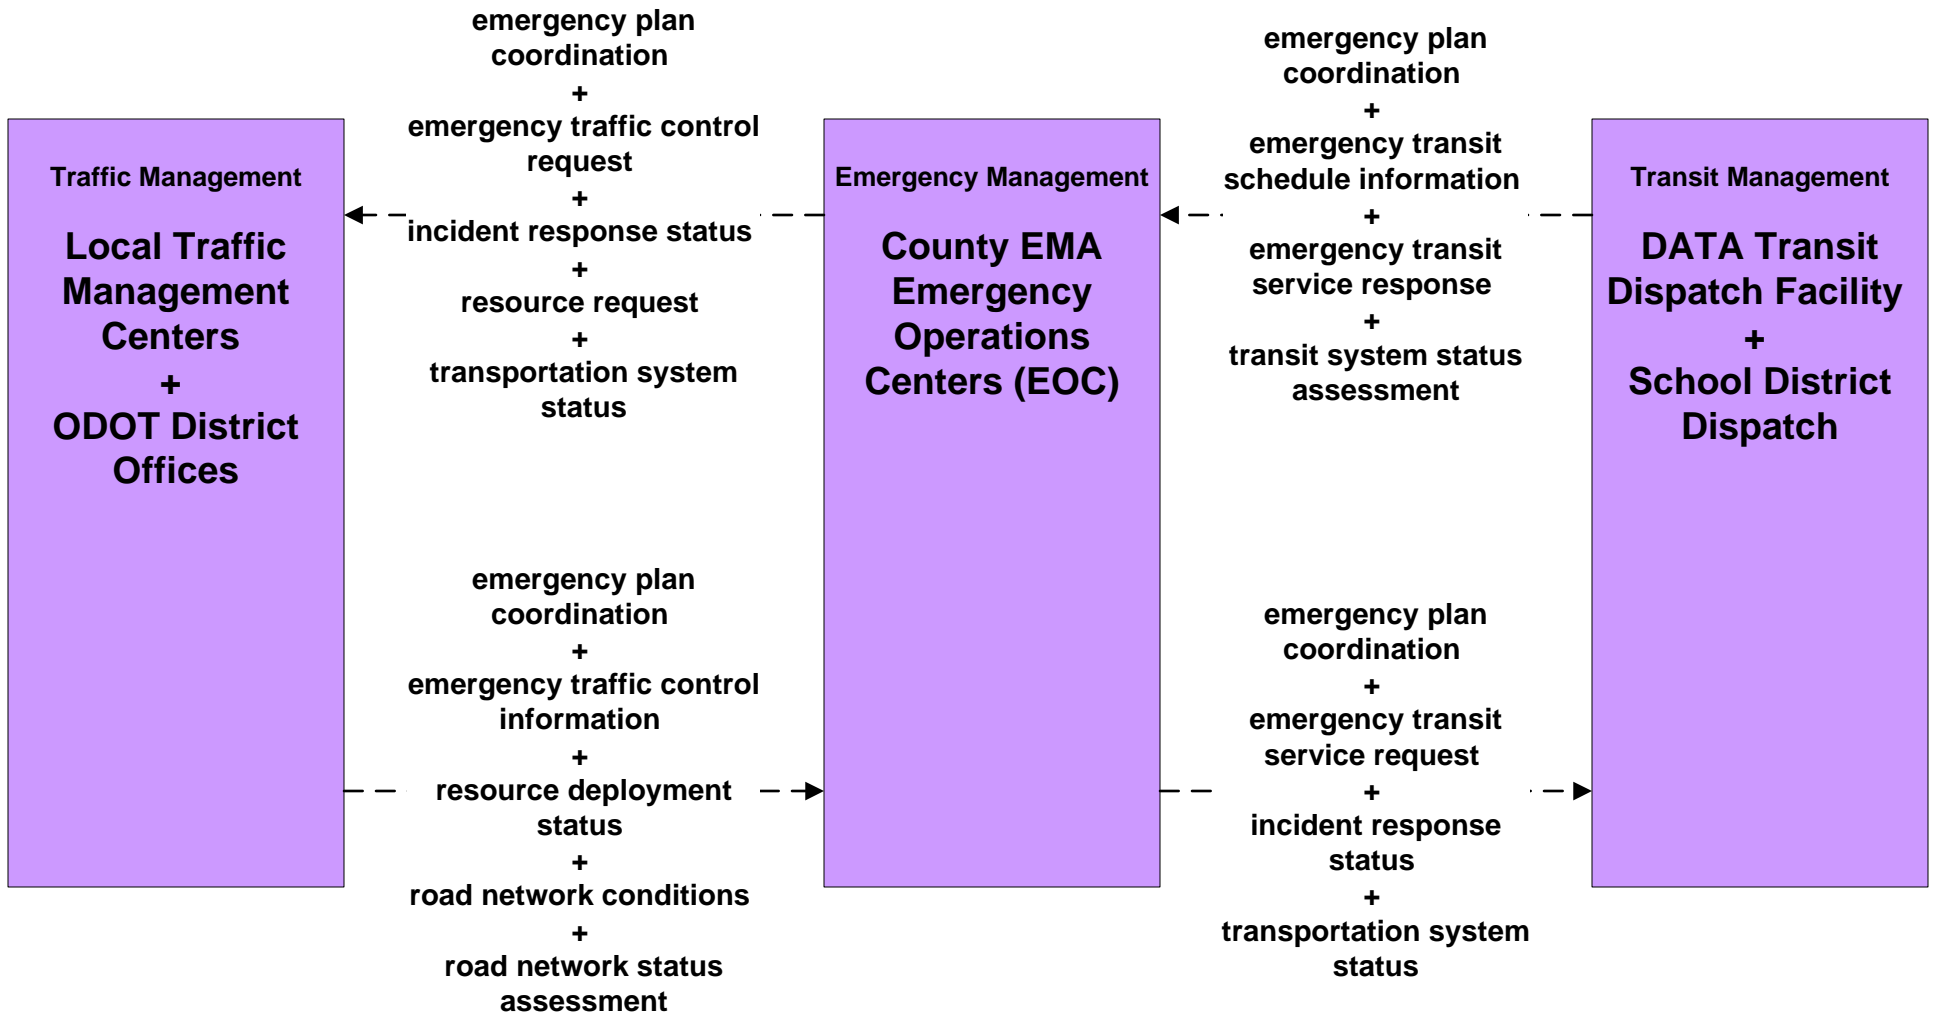

**ATMS15 - Railroad Operations Coordination
State of Ohio**

**EM01 - Emergency Call-Taking and Dispatch
Regional Emergency Communications Network (EM to Other EM)**

**EM06 - Wide Area Alert
Franklin County EOC (1 of 2)**

**EM06 - Wide Area Alert
County EOCs (1 of 2)**

**EM06 - Wide Area Alert
County EOCs (2 of 2)**

EM07 - Early Warning System County EOCs

EM08 - Disaster Response and Recovery County EOCs (1 of 2)

**EM08 - Disaster Response and Recovery
County EOCs (2 of 2)**

EM09 – Evacuation and Reentry Management County EOCs

EM10 - Disaster Traveler Information County EOCs