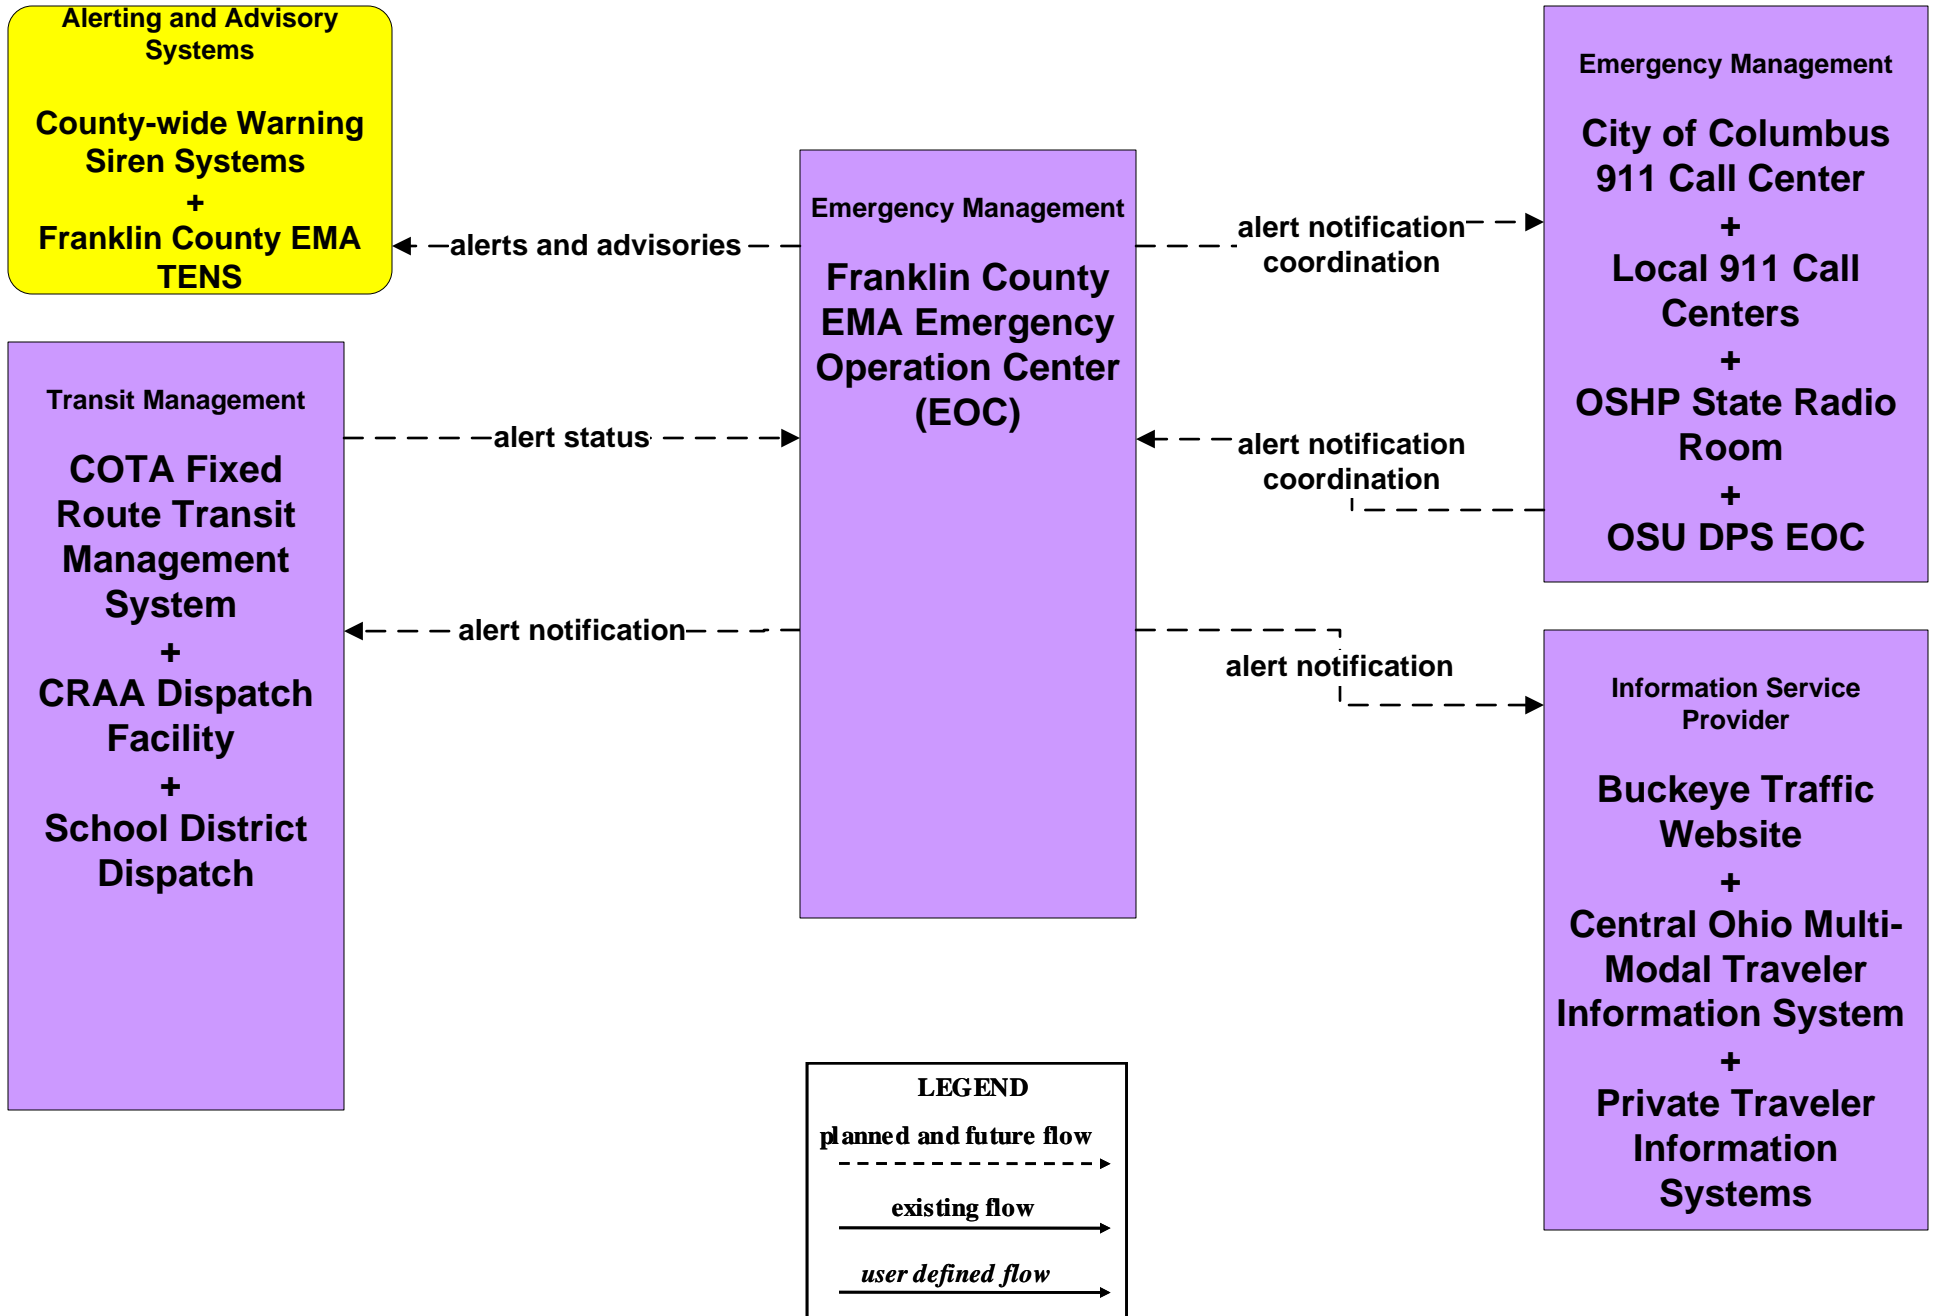

**ATMS15 - Railroad Operations Coordination
State of Ohio**

**EM01 - Emergency Call-Taking and Dispatch
Regional Emergency Communications Network (EM to Other EM)**

**EM06 - Wide Area Alert
Franklin County EOC (1 of 2)**

**EM06 - Wide Area Alert
County EOCs (1 of 2)**

**EM06 - Wide Area Alert
County EOCs (2 of 2)**

EM07 - Early Warning System County EOCs

EM08 - Disaster Response and Recovery County EOCs (1 of 2)

**EM08 - Disaster Response and Recovery
County EOCs (2 of 2)**

EM09 – Evacuation and Reentry Management County EOCs

EM10 - Disaster Traveler Information County EOCs