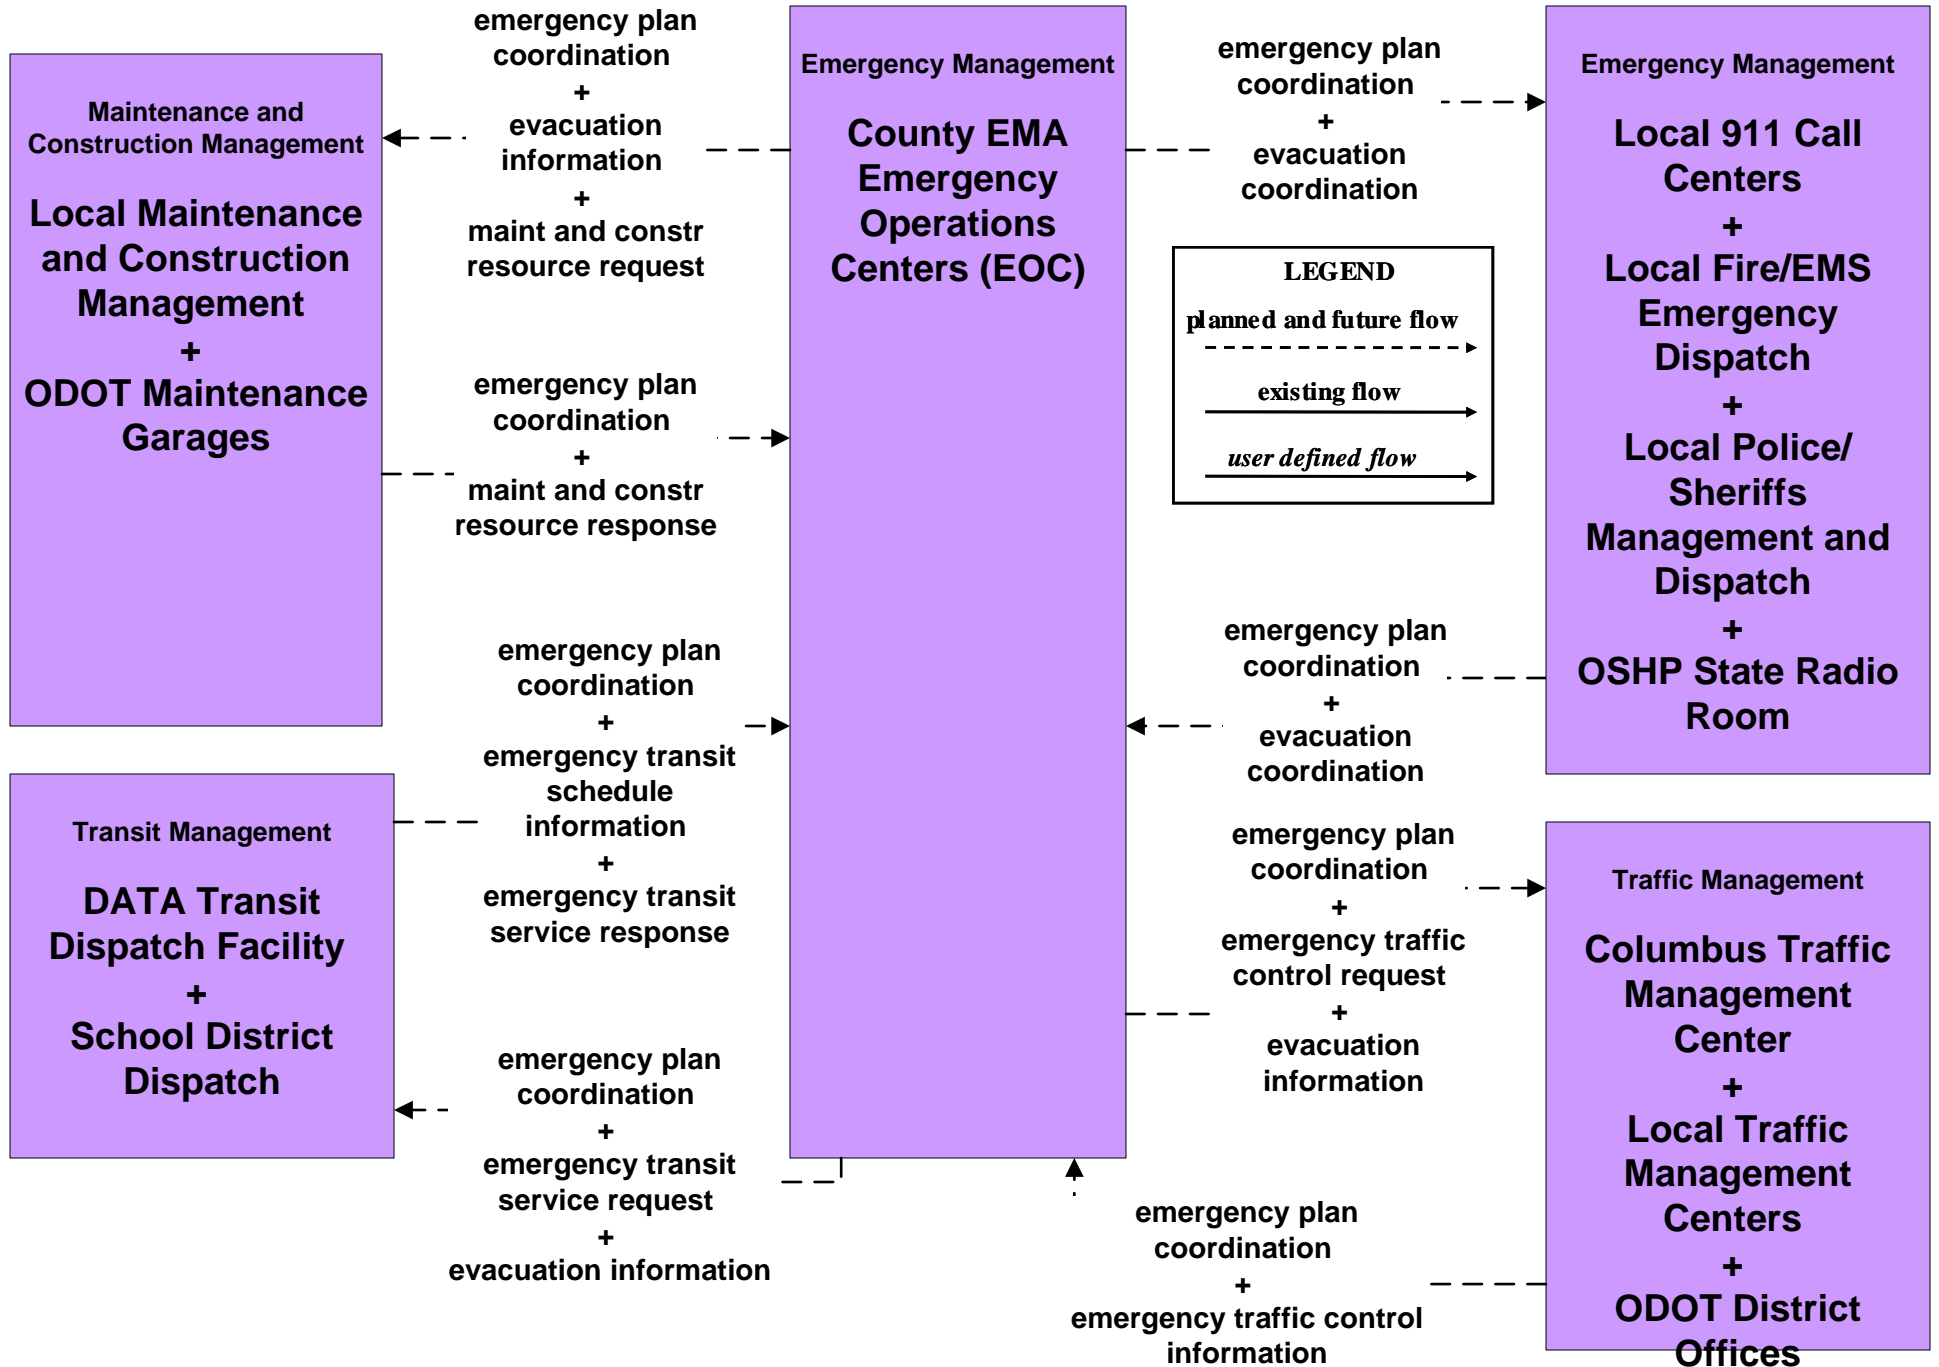

**ATMS15 - Railroad Operations Coordination
State of Ohio**

**EM01 - Emergency Call-Taking and Dispatch
Regional Emergency Communications Network (EM to Other EM)**

**EM06 - Wide Area Alert
Franklin County EOC (1 of 2)**

**EM06 - Wide Area Alert
County EOCs (1 of 2)**

**EM06 - Wide Area Alert
County EOCs (2 of 2)**

EM07 - Early Warning System County EOCs

EM08 - Disaster Response and Recovery County EOCs (1 of 2)

**EM08 - Disaster Response and Recovery
County EOCs (2 of 2)**

EM09 – Evacuation and Reentry Management County EOCs

EM10 - Disaster Traveler Information County EOCs