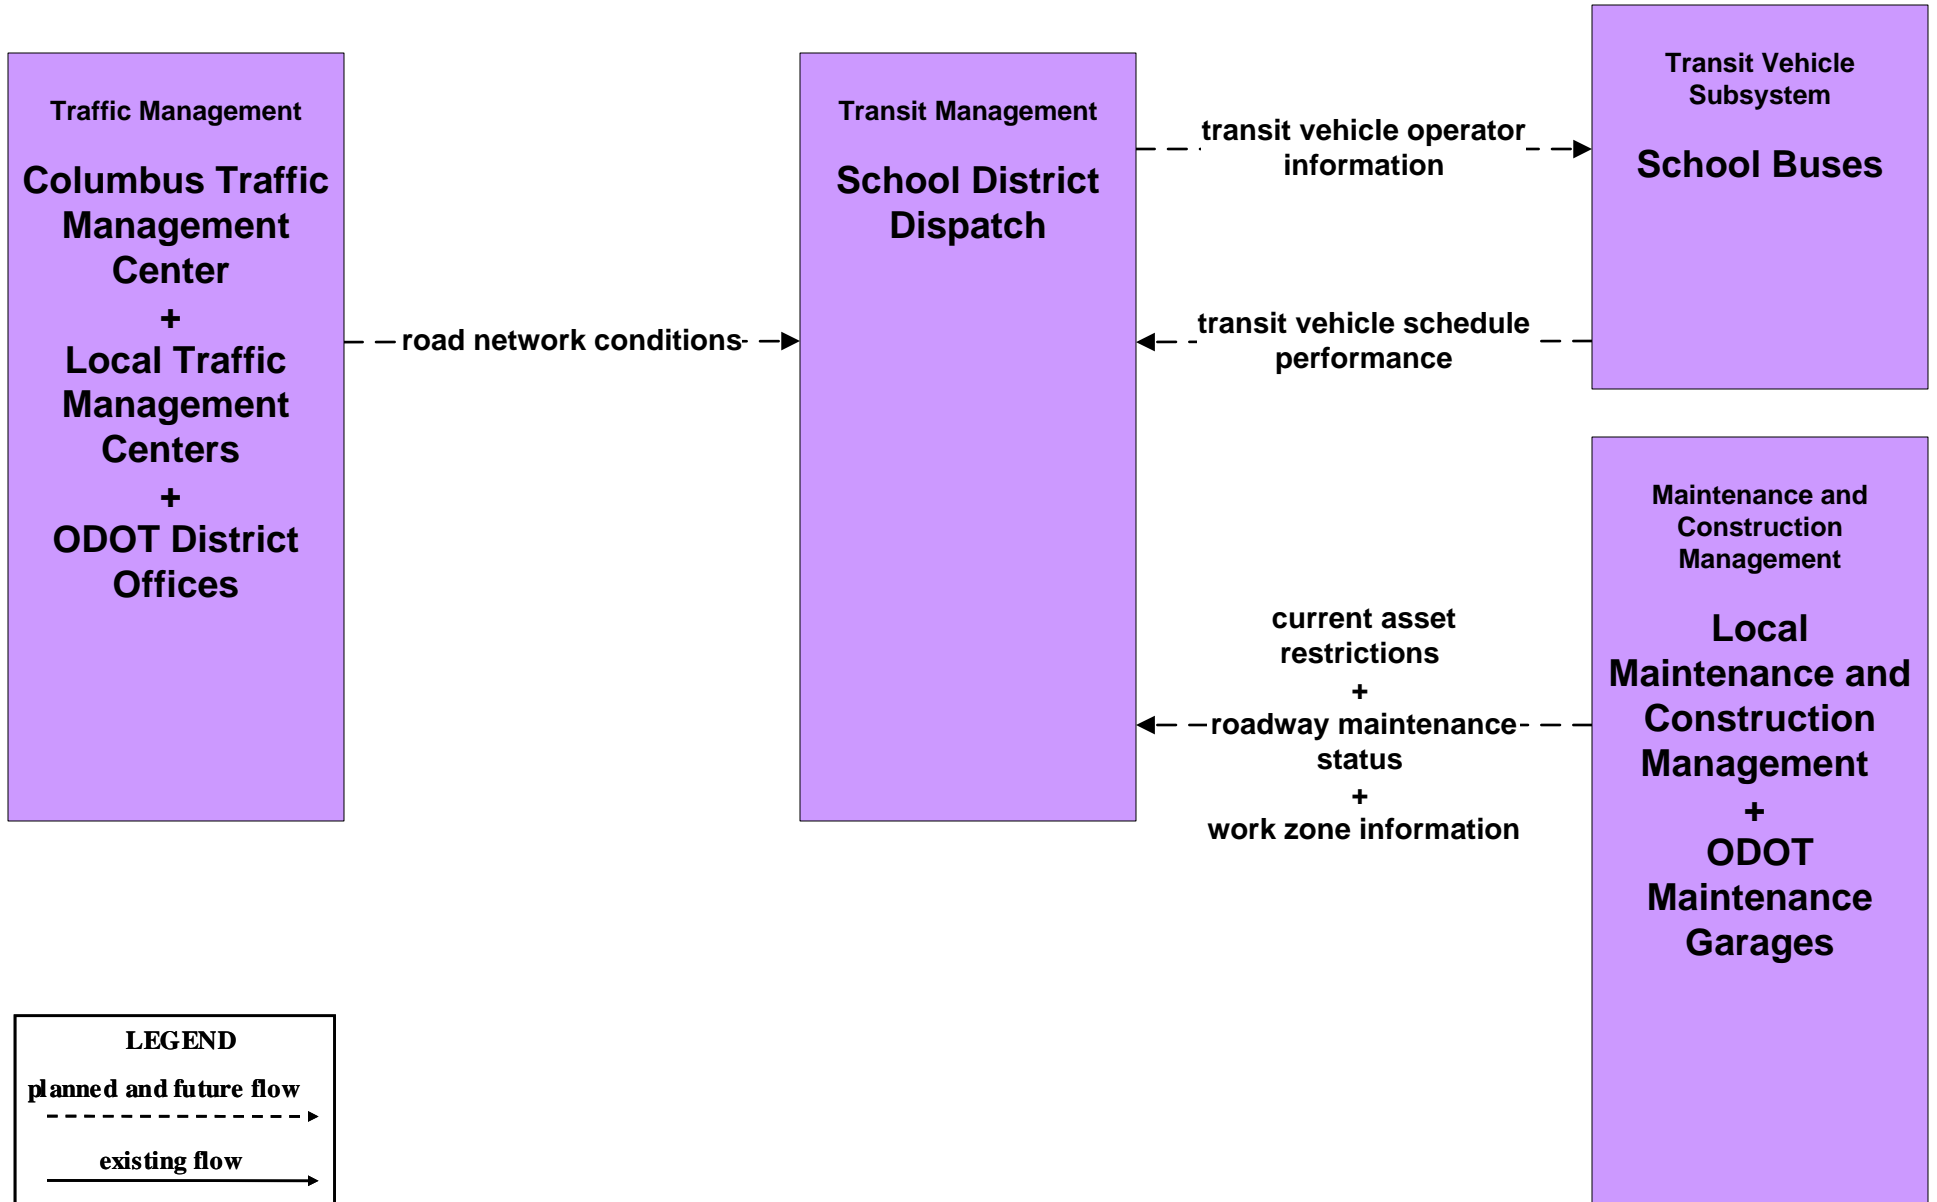

APTS01 - Transit Vehicle Tracking Other Transit Systems

APTS02 - Transit Fixed-Route Operations School Districts

**EM06 - Wide Area Alert
Franklin County EOC (1 of 2)**

**EM06 - Wide Area Alert
County EOCs (1 of 2)**

EM07 - Early Warning System Franklin County EOC

EM07 - Early Warning System County EOCs

**EM08 - Disaster Response and Recovery
Franklin County EOC (2 of 2)**

**EM08 - Disaster Response and Recovery
County EOCs (2 of 2)**

EM09 – Evacuation and Reentry Management Franklin County EOC

**EM09 – Evacuation and Reentry Management
County EOCs**

**MC06 - Winter Maintenance
Local Counties and Municipalities (2 of 2)**