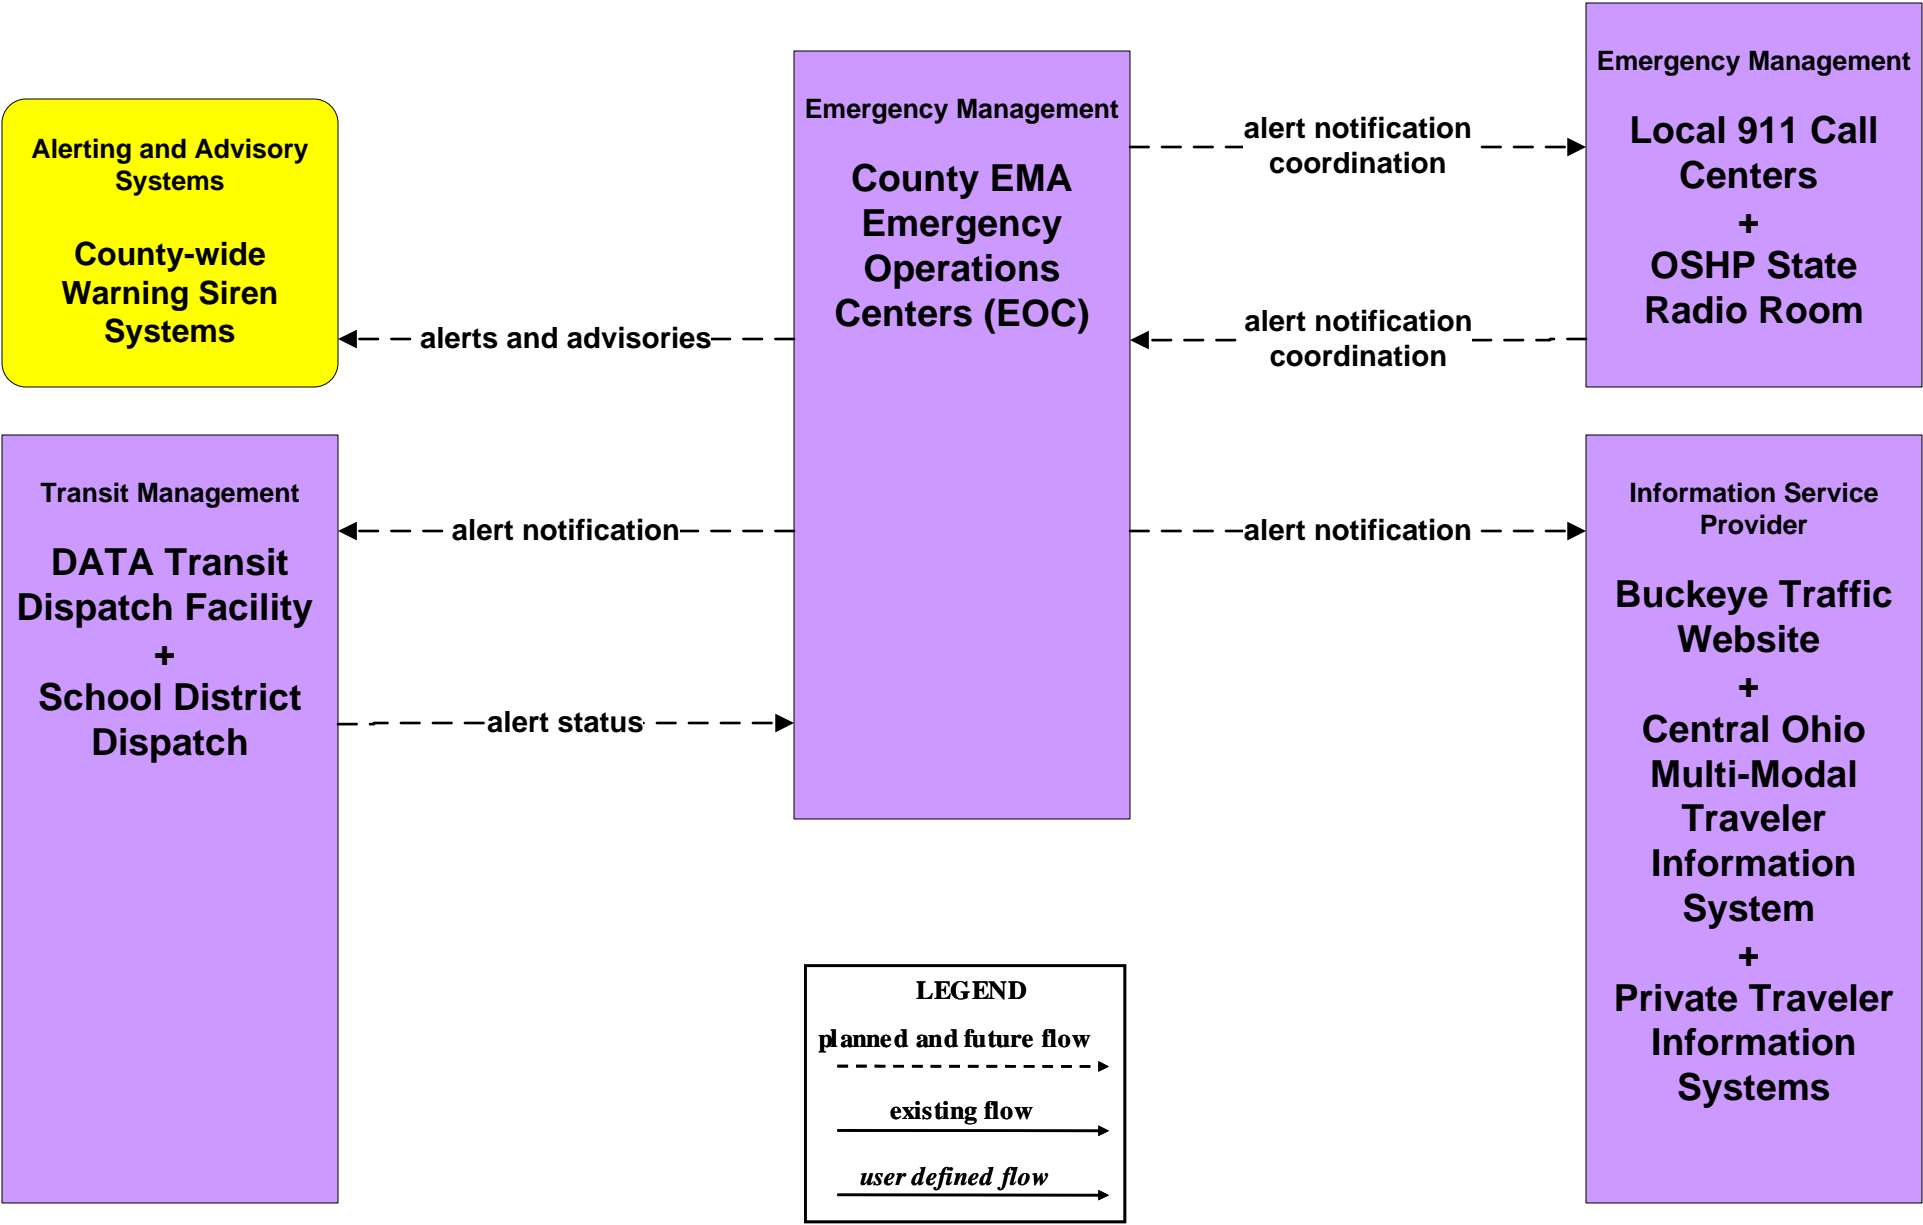

APTS01 - Transit Vehicle Tracking Other Transit Systems

APTS02 - Transit Fixed-Route Operations School Districts

**EM06 - Wide Area Alert
Franklin County EOC (1 of 2)**

**EM06 - Wide Area Alert
County EOCs (1 of 2)**

EM07 - Early Warning System Franklin County EOC

EM07 - Early Warning System County EOCs

**EM08 - Disaster Response and Recovery
Franklin County EOC (2 of 2)**

**EM08 - Disaster Response and Recovery
County EOCs (2 of 2)**

EM09 – Evacuation and Reentry Management Franklin County EOC

**EM09 – Evacuation and Reentry Management
County EOCs**

**MC06 - Winter Maintenance
Local Counties and Municipalities (2 of 2)**