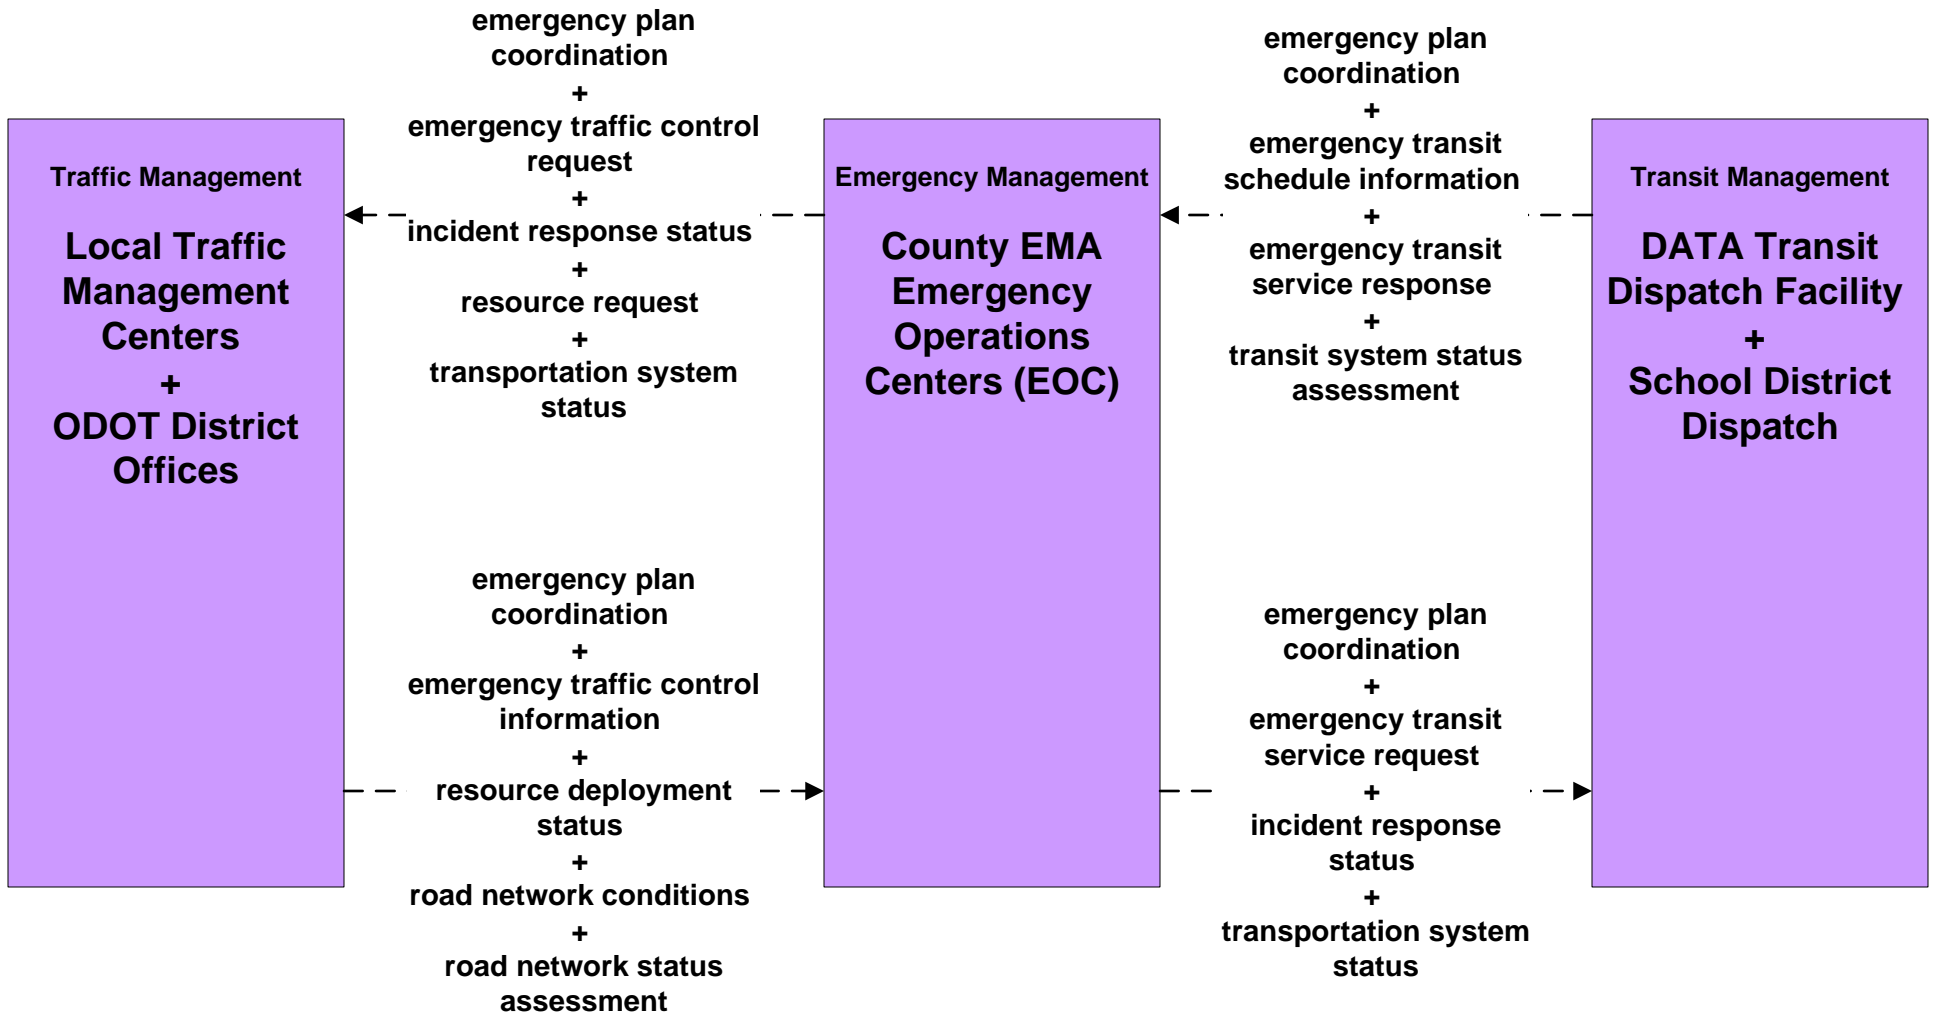

APTS01 - Transit Vehicle Tracking Other Transit Systems

APTS02 - Transit Fixed-Route Operations School Districts

**EM06 - Wide Area Alert
Franklin County EOC (1 of 2)**

**EM06 - Wide Area Alert
County EOCs (1 of 2)**

EM07 - Early Warning System Franklin County EOC

EM07 - Early Warning System County EOCs

**EM08 - Disaster Response and Recovery
Franklin County EOC (2 of 2)**

**EM08 - Disaster Response and Recovery
County EOCs (2 of 2)**

EM09 – Evacuation and Reentry Management Franklin County EOC

**EM09 – Evacuation and Reentry Management
County EOCs**

**MC06 - Winter Maintenance
Local Counties and Municipalities (2 of 2)**