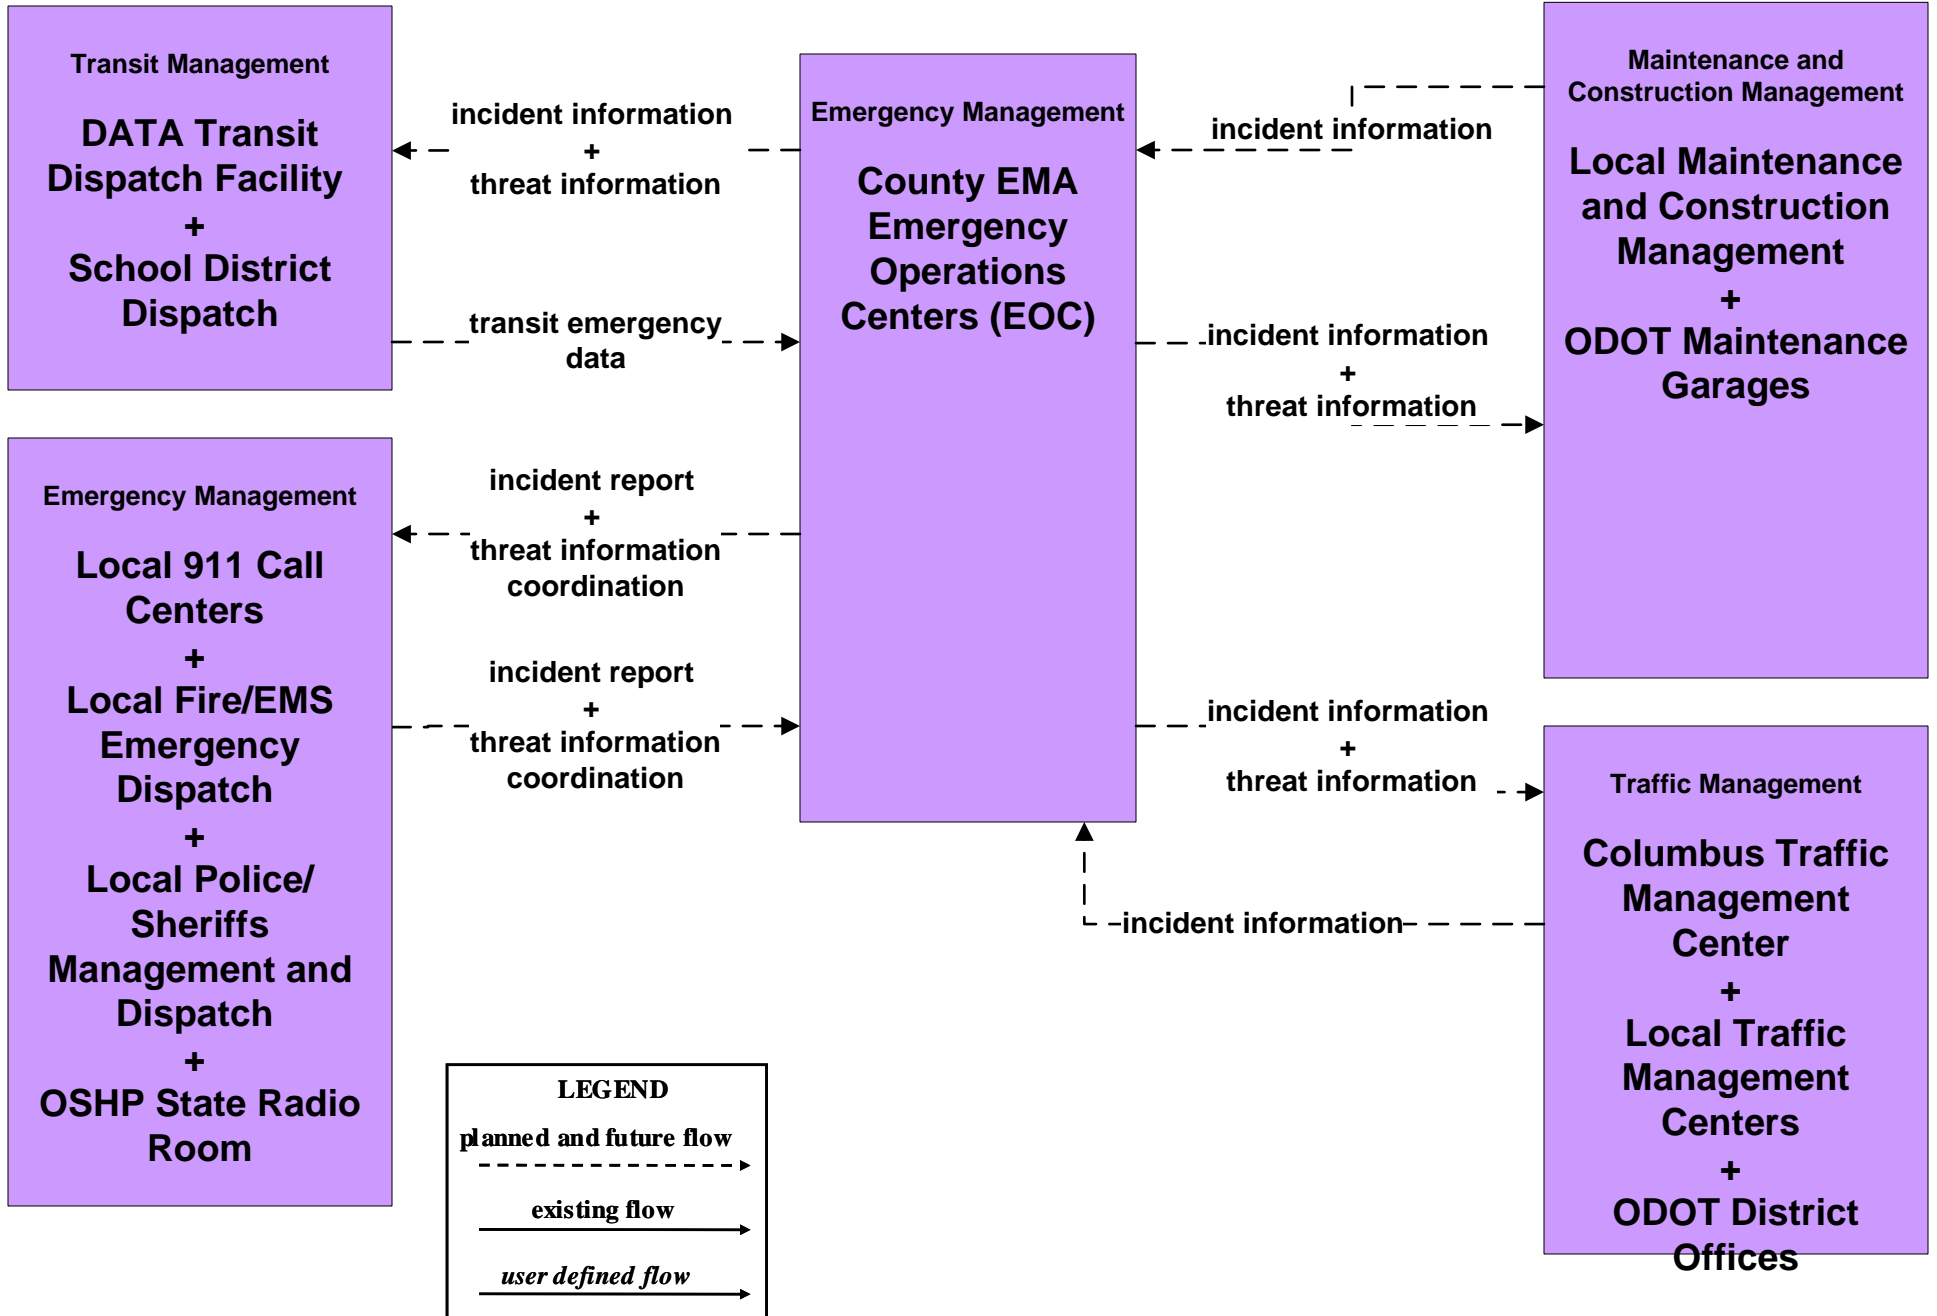

APTS01 - Transit Vehicle Tracking Other Transit Systems

APTS02 - Transit Fixed-Route Operations School Districts

**EM06 - Wide Area Alert
Franklin County EOC (1 of 2)**

**EM06 - Wide Area Alert
County EOCs (1 of 2)**

EM07 - Early Warning System Franklin County EOC

EM07 - Early Warning System County EOCs

**EM08 - Disaster Response and Recovery
Franklin County EOC (2 of 2)**

**EM08 - Disaster Response and Recovery
County EOCs (2 of 2)**

EM09 – Evacuation and Reentry Management Franklin County EOC

**EM09 – Evacuation and Reentry Management
County EOCs**

**MC06 - Winter Maintenance
Local Counties and Municipalities (2 of 2)**