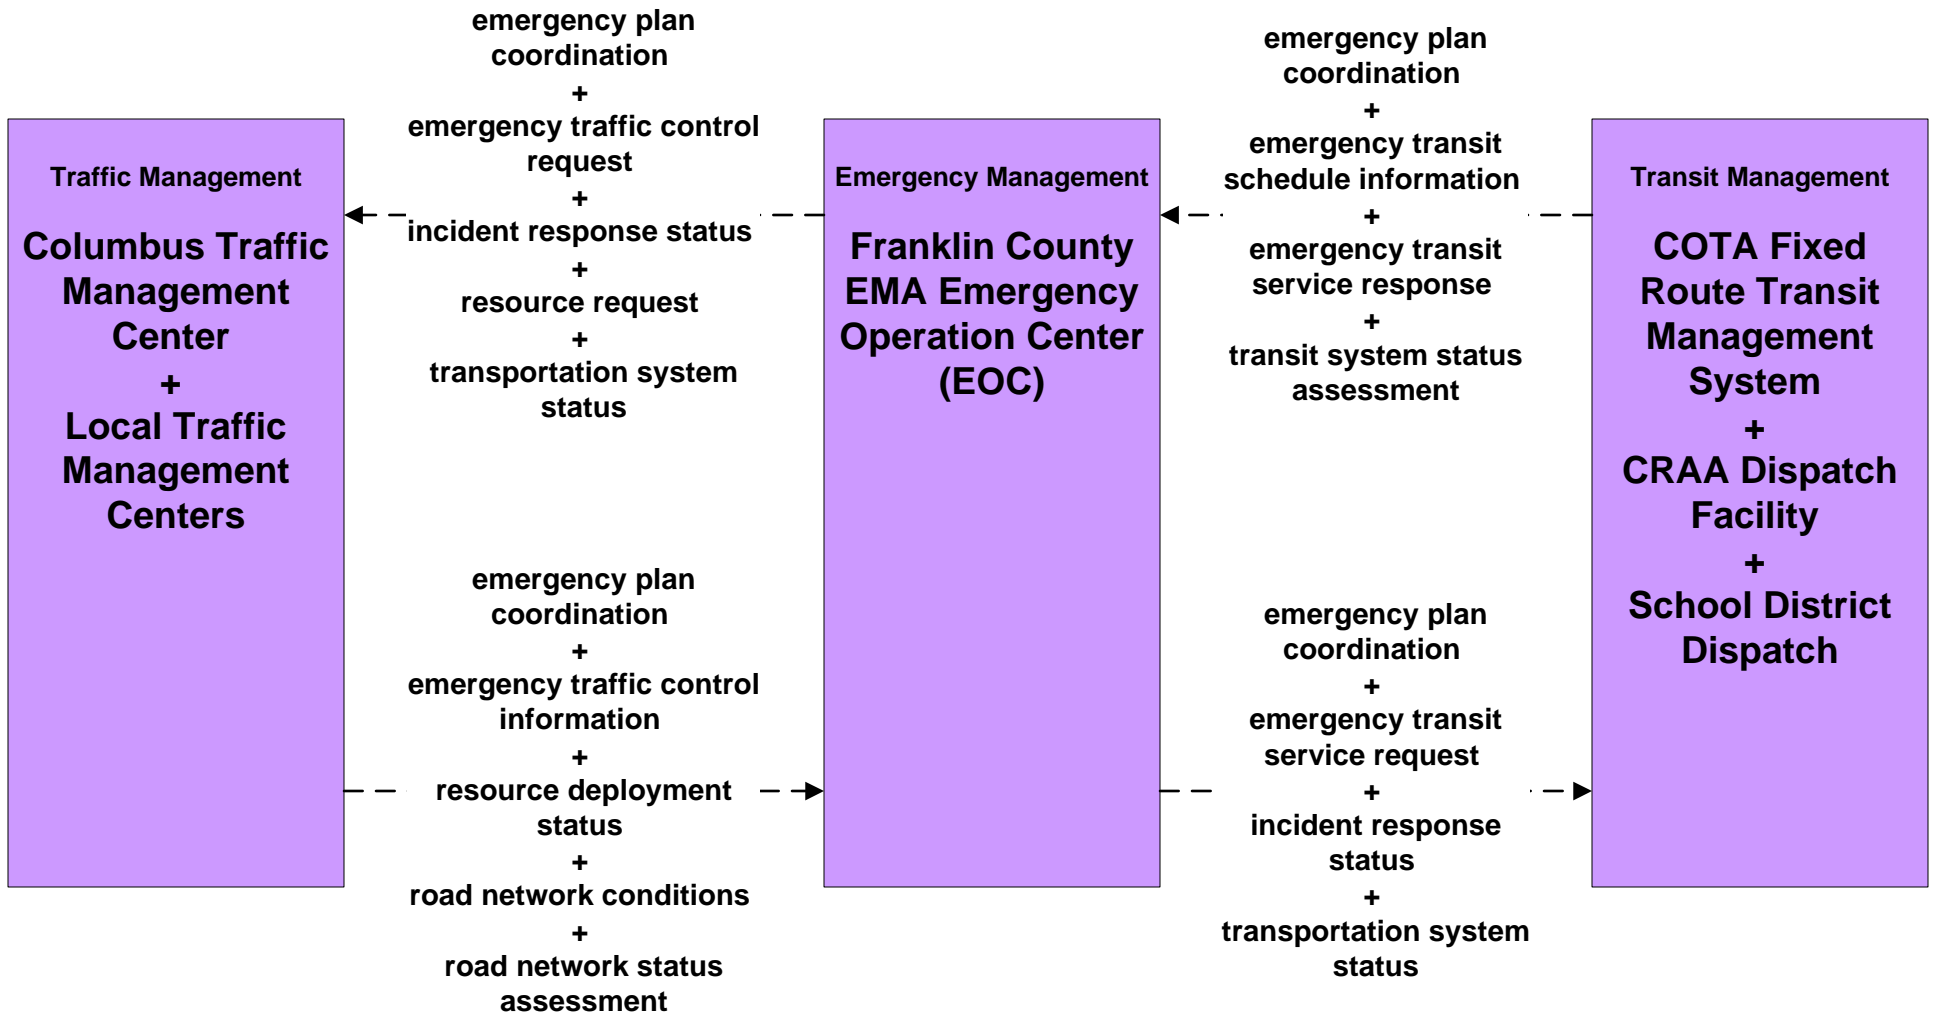

APTS01 - Transit Vehicle Tracking Other Transit Systems

APTS02 - Transit Fixed-Route Operations School Districts

**EM06 - Wide Area Alert
Franklin County EOC (1 of 2)**

**EM06 - Wide Area Alert
County EOCs (1 of 2)**

EM07 - Early Warning System Franklin County EOC

EM07 - Early Warning System County EOCs

**EM08 - Disaster Response and Recovery
Franklin County EOC (2 of 2)**

**EM08 - Disaster Response and Recovery
County EOCs (2 of 2)**

EM09 – Evacuation and Reentry Management Franklin County EOC

**EM09 – Evacuation and Reentry Management
County EOCs**

**MC06 - Winter Maintenance
Local Counties and Municipalities (2 of 2)**