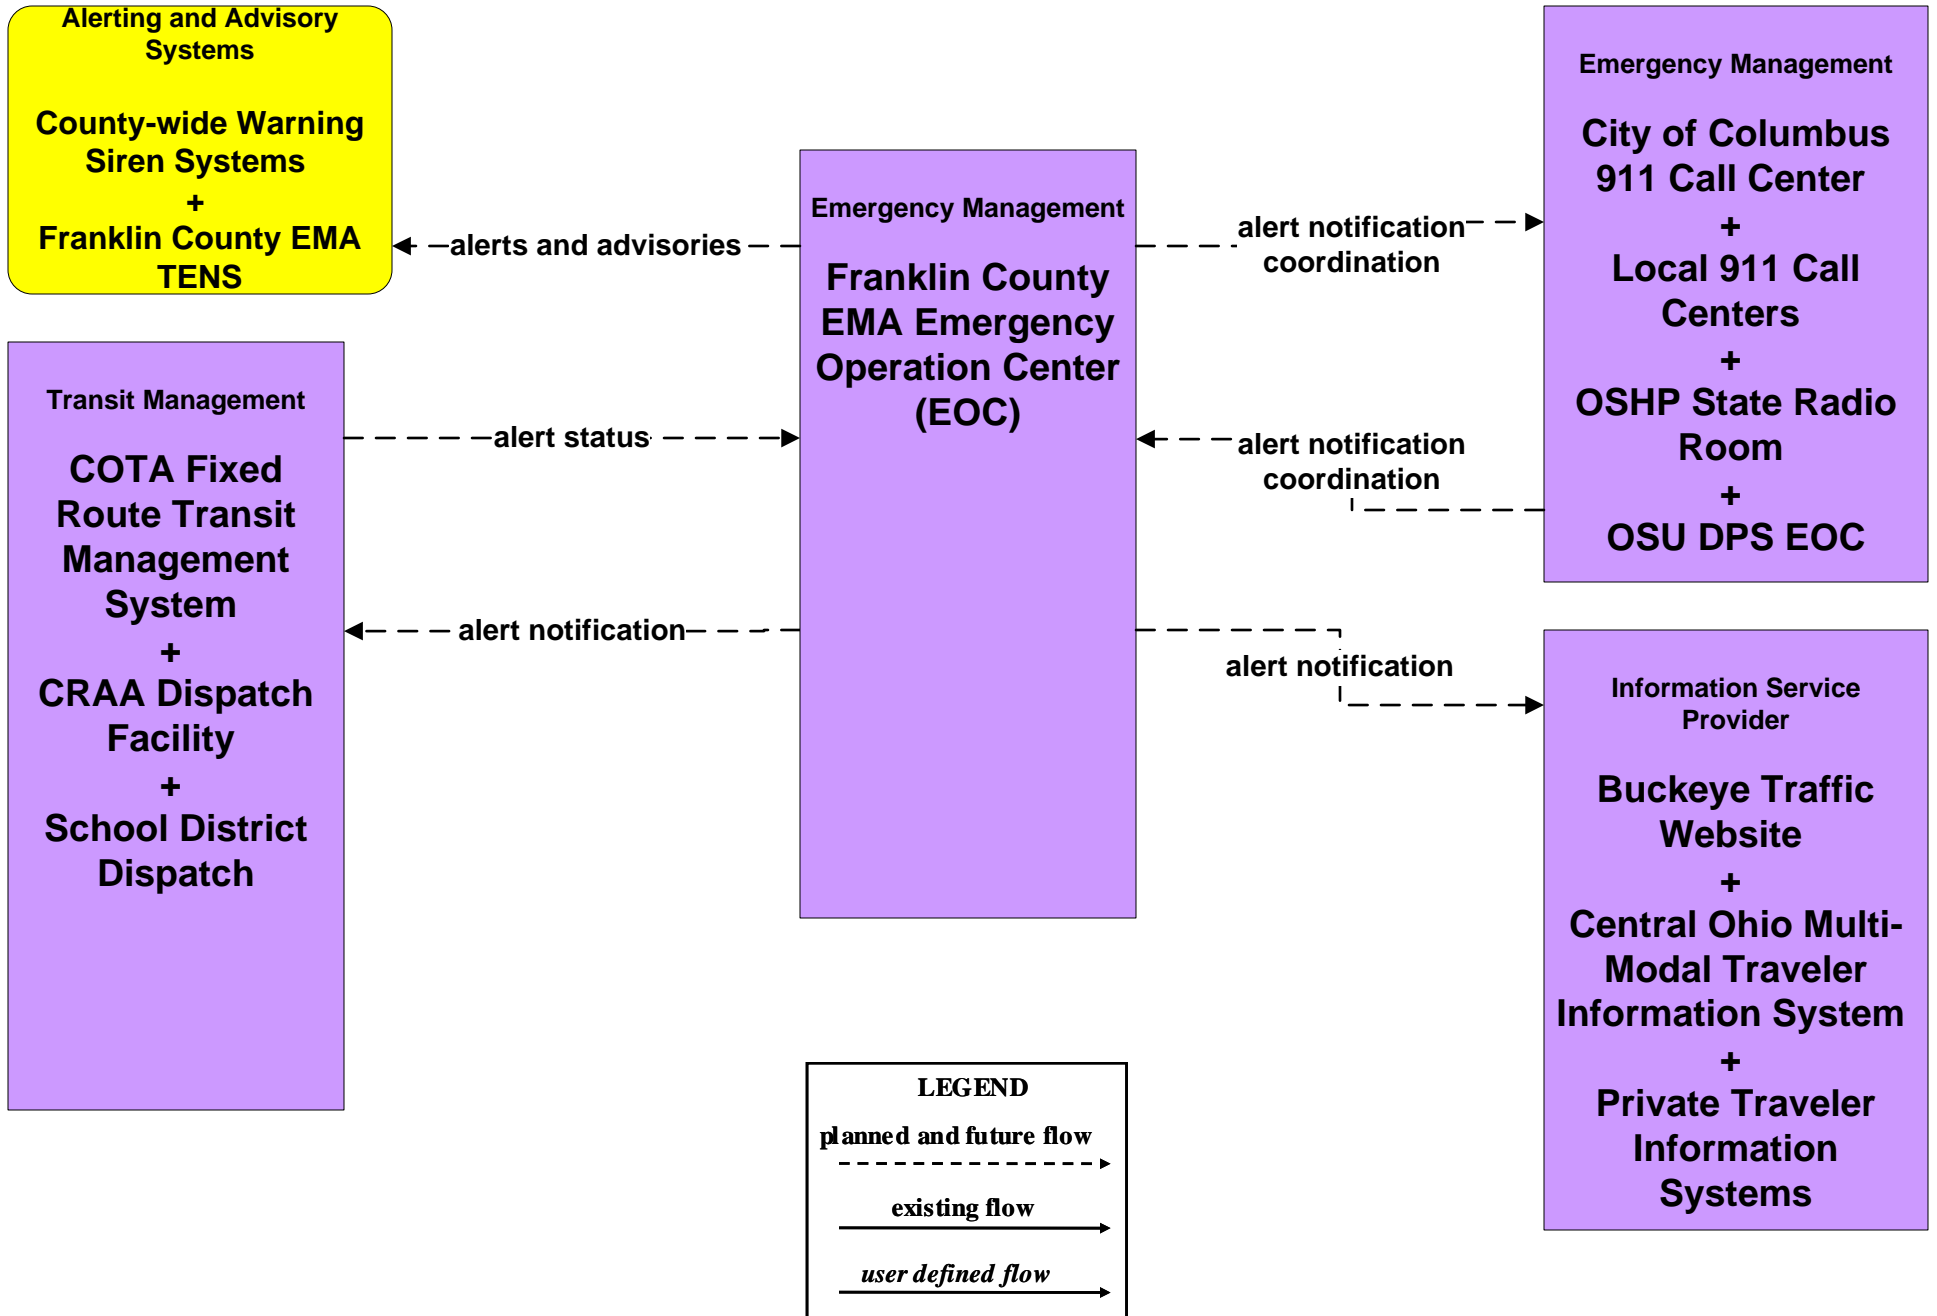

APTS01 - Transit Vehicle Tracking Other Transit Systems

APTS02 - Transit Fixed-Route Operations School Districts

**EM06 - Wide Area Alert
Franklin County EOC (1 of 2)**

**EM06 - Wide Area Alert
County EOCs (1 of 2)**

EM07 - Early Warning System Franklin County EOC

EM07 - Early Warning System County EOCs

**EM08 - Disaster Response and Recovery
Franklin County EOC (2 of 2)**

**EM08 - Disaster Response and Recovery
County EOCs (2 of 2)**

EM09 – Evacuation and Reentry Management Franklin County EOC

**EM09 – Evacuation and Reentry Management
County EOCs**

**MC06 - Winter Maintenance
Local Counties and Municipalities (2 of 2)**