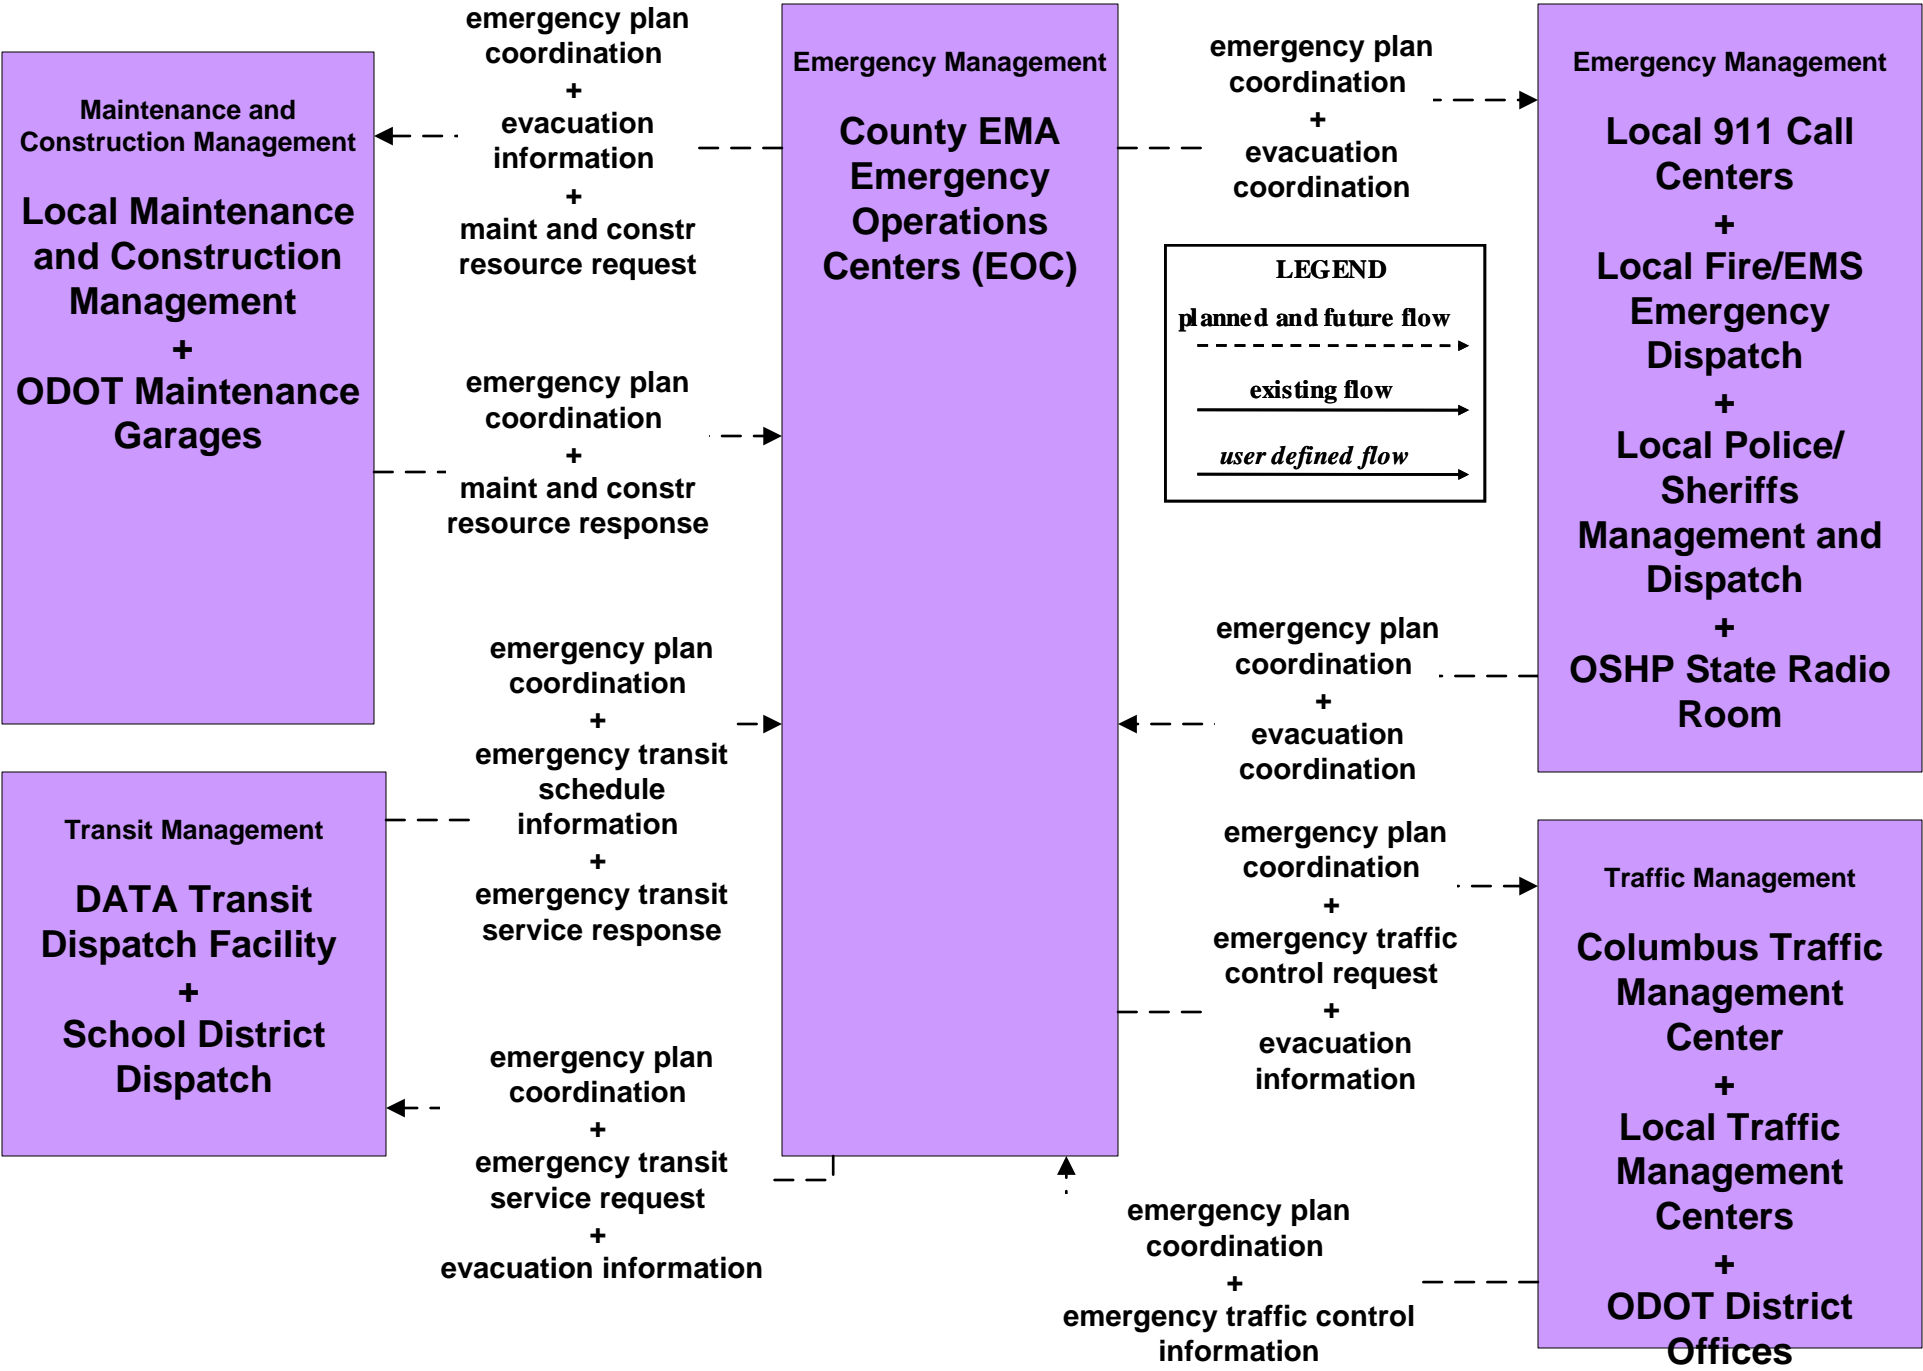

APTS01 - Transit Vehicle Tracking Other Transit Systems

APTS02 - Transit Fixed-Route Operations School Districts

**EM06 - Wide Area Alert
Franklin County EOC (1 of 2)**

**EM06 - Wide Area Alert
County EOCs (1 of 2)**

EM07 - Early Warning System Franklin County EOC

EM07 - Early Warning System County EOCs

**EM08 - Disaster Response and Recovery
Franklin County EOC (2 of 2)**

**EM08 - Disaster Response and Recovery
County EOCs (2 of 2)**

EM09 – Evacuation and Reentry Management Franklin County EOC

**EM09 – Evacuation and Reentry Management
County EOCs**

**MC06 - Winter Maintenance
Local Counties and Municipalities (2 of 2)**