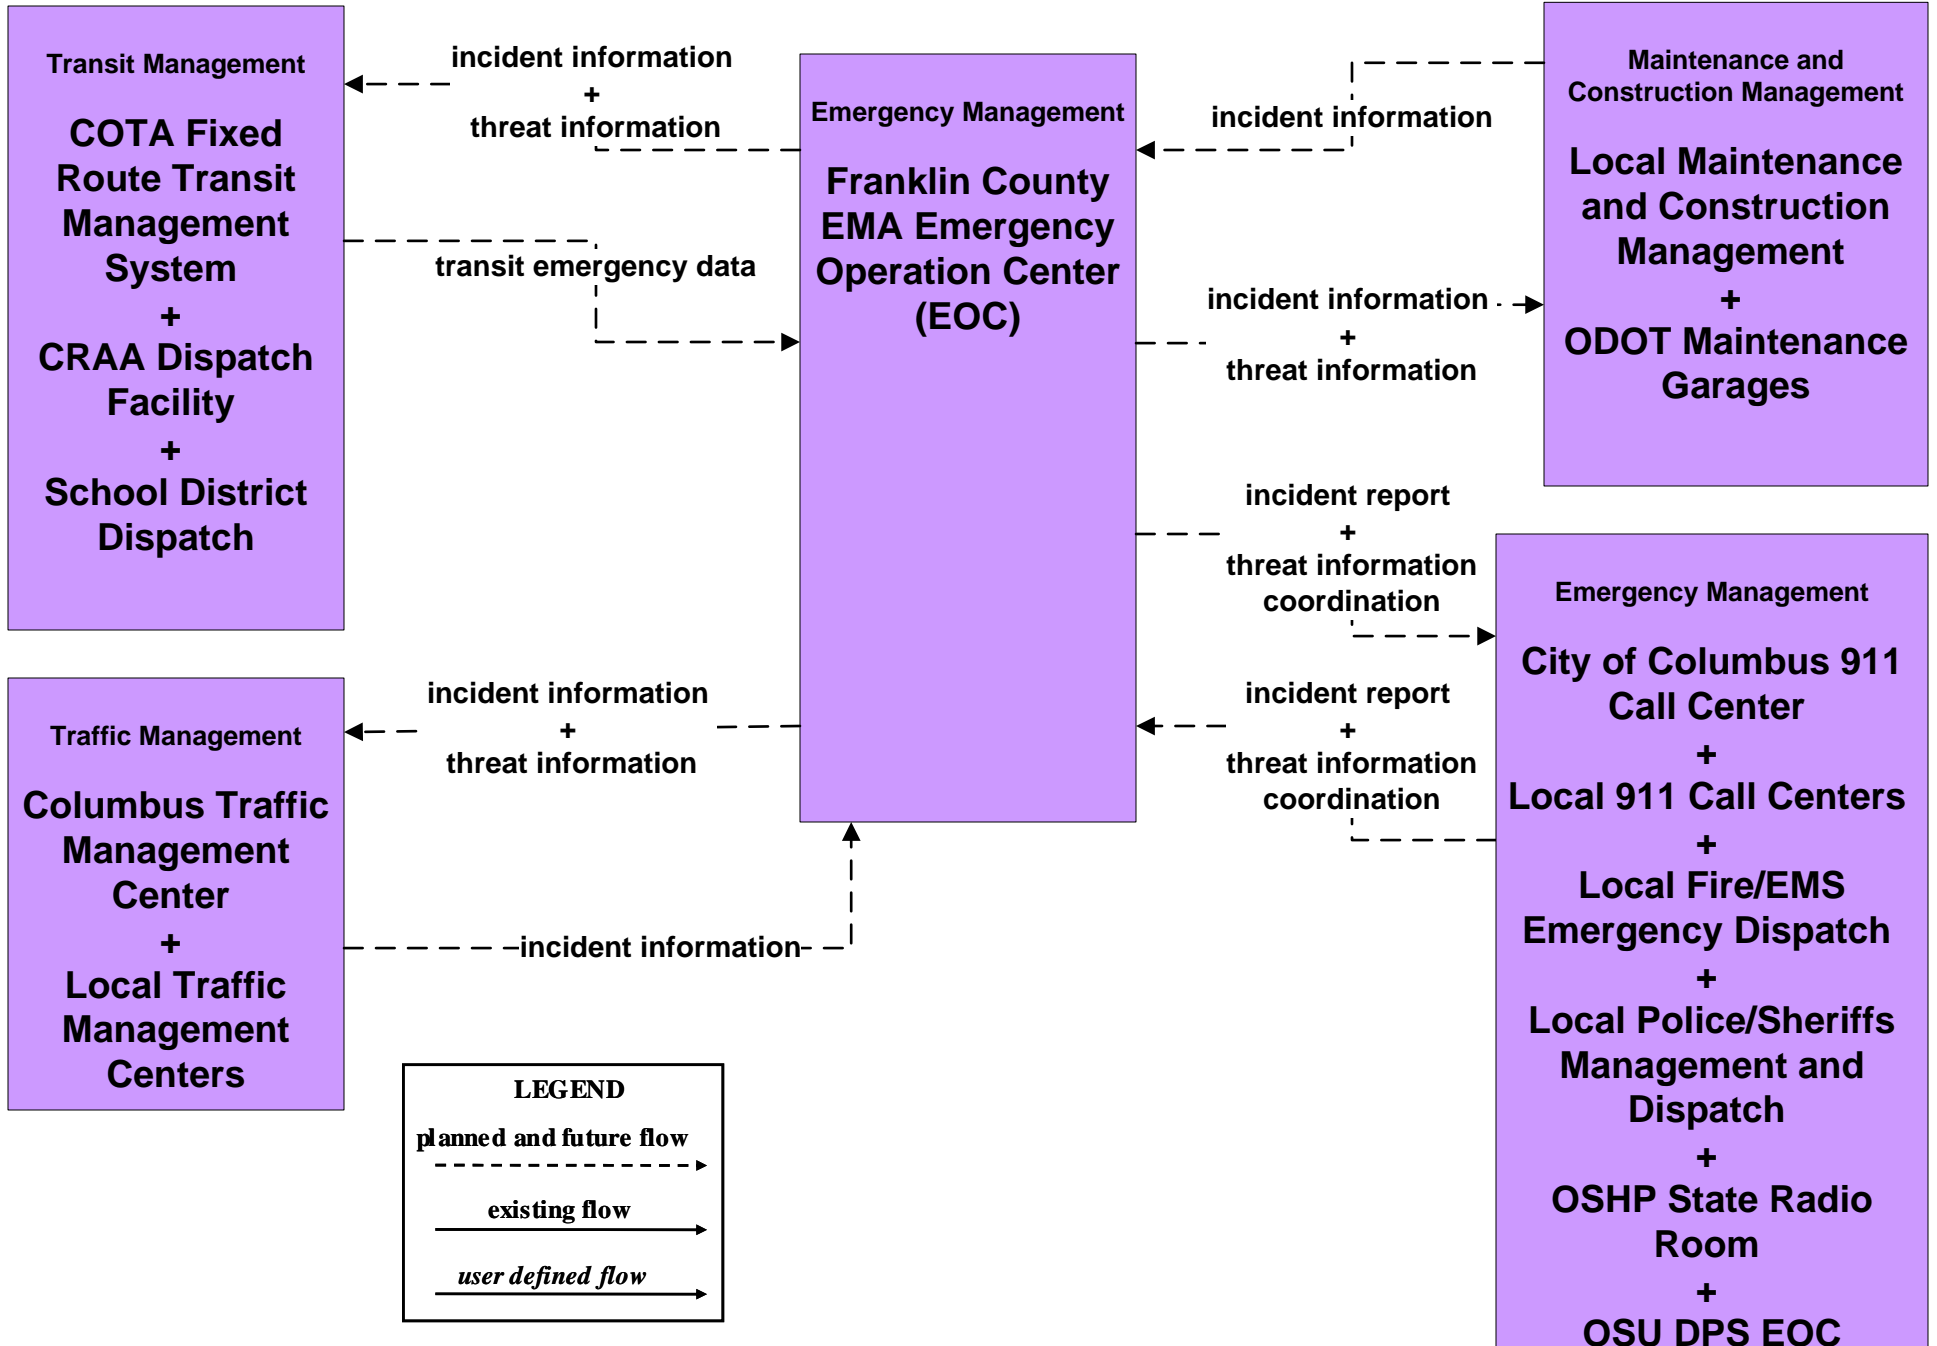

APTS01 - Transit Vehicle Tracking Other Transit Systems

APTS02 - Transit Fixed-Route Operations School Districts

**EM06 - Wide Area Alert
Franklin County EOC (1 of 2)**

**EM06 - Wide Area Alert
County EOCs (1 of 2)**

EM07 - Early Warning System Franklin County EOC

EM07 - Early Warning System County EOCs

**EM08 - Disaster Response and Recovery
Franklin County EOC (2 of 2)**

**EM08 - Disaster Response and Recovery
County EOCs (2 of 2)**

EM09 – Evacuation and Reentry Management Franklin County EOC

**EM09 – Evacuation and Reentry Management
County EOCs**

**MC06 - Winter Maintenance
Local Counties and Municipalities (2 of 2)**