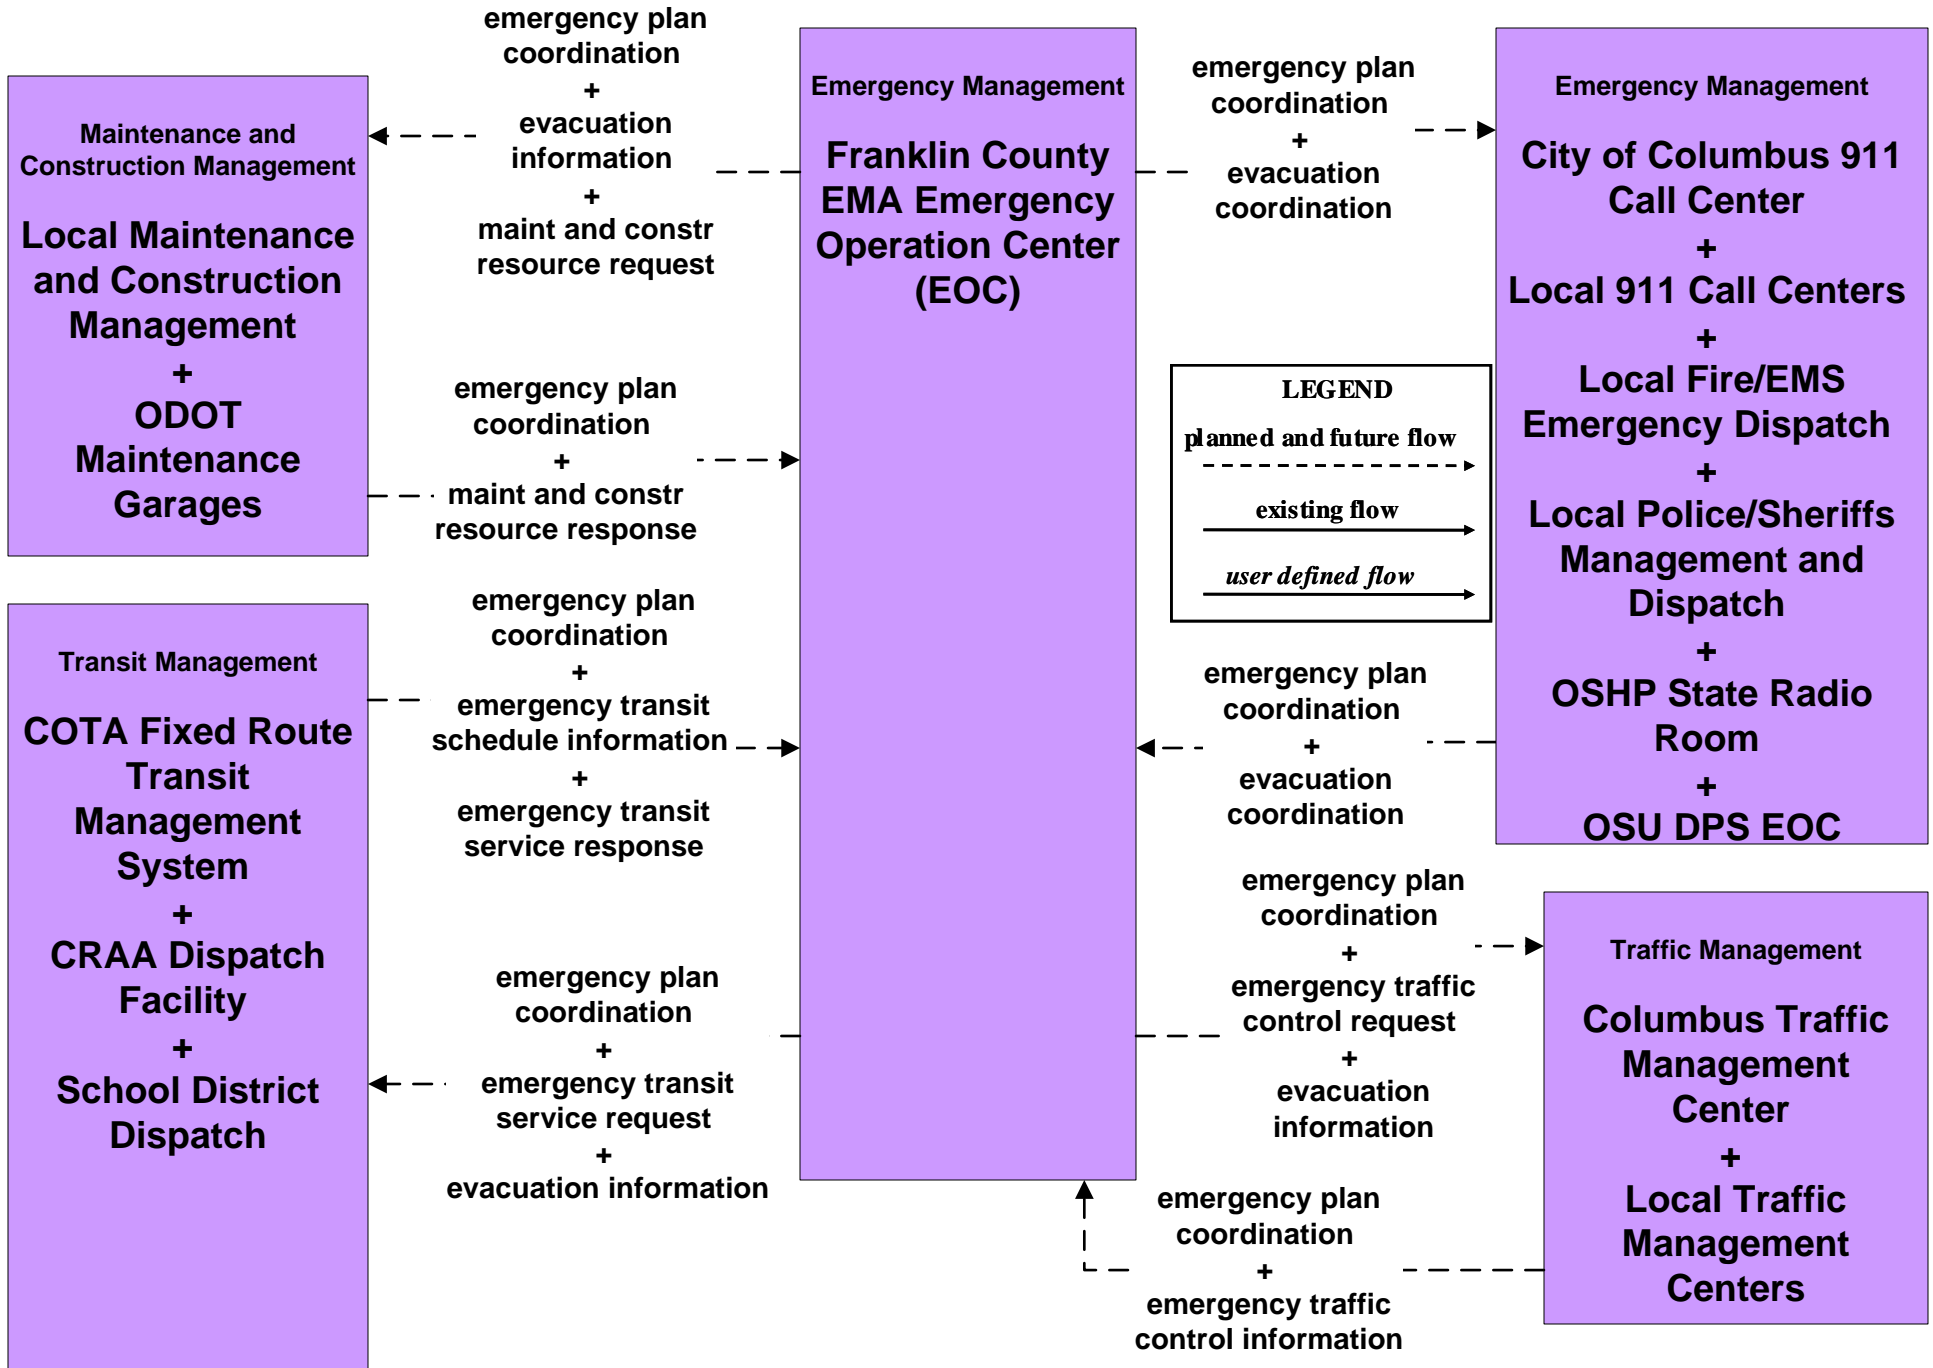

APTS01 - Transit Vehicle Tracking Other Transit Systems

APTS02 - Transit Fixed-Route Operations School Districts

**EM06 - Wide Area Alert
Franklin County EOC (1 of 2)**

**EM06 - Wide Area Alert
County EOCs (1 of 2)**

EM07 - Early Warning System Franklin County EOC

EM07 - Early Warning System County EOCs

**EM08 - Disaster Response and Recovery
Franklin County EOC (2 of 2)**

**EM08 - Disaster Response and Recovery
County EOCs (2 of 2)**

EM09 – Evacuation and Reentry Management Franklin County EOC

**EM09 – Evacuation and Reentry Management
County EOCs**

**MC06 - Winter Maintenance
Local Counties and Municipalities (2 of 2)**