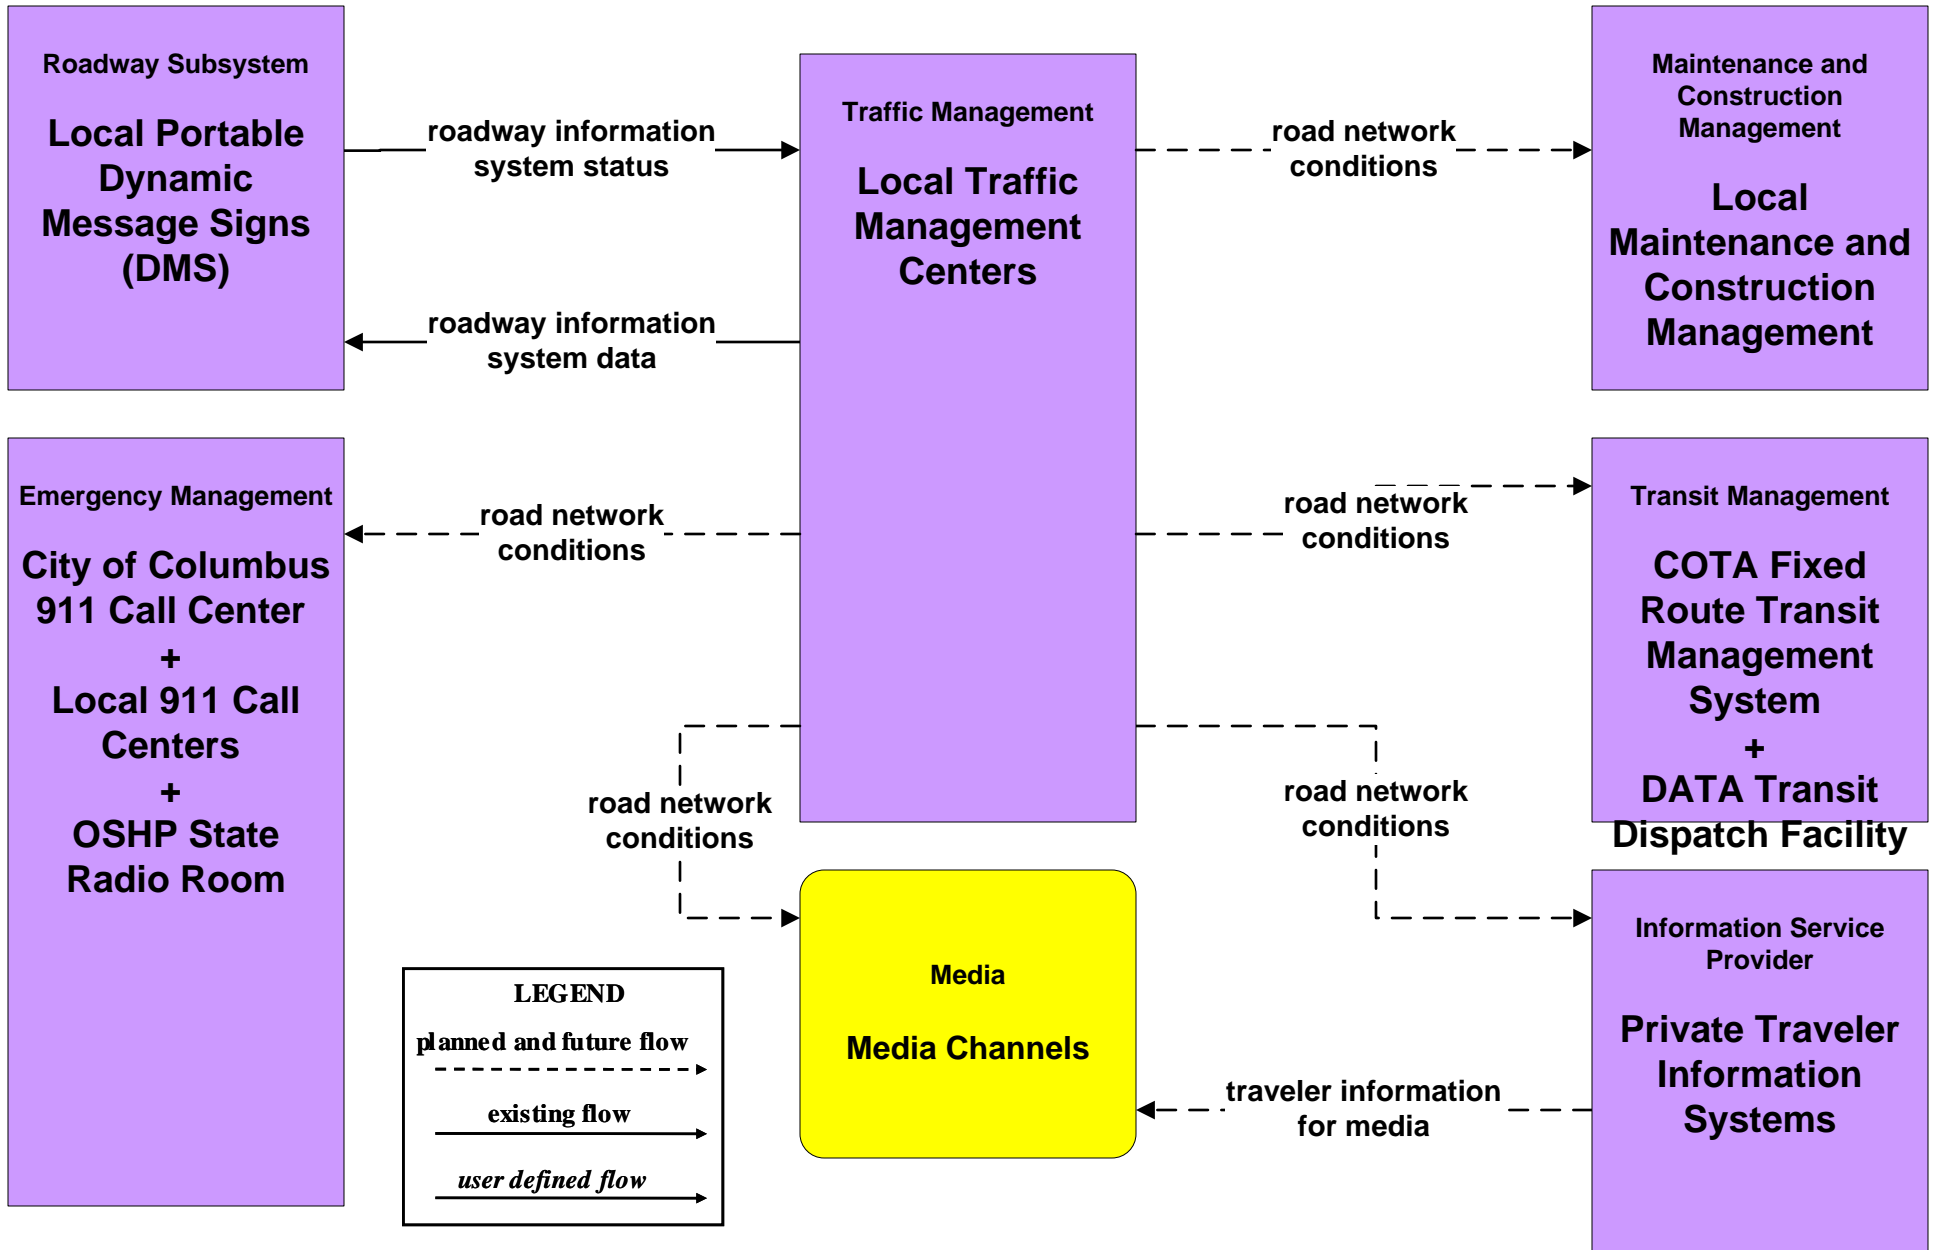

**ATIS01 - Broadcast Traveler Information
City of Columbus**

**ATIS01 - Broadcast Traveler Information
Central Ohio Multi-Modal Traveler Information System**

ATIS01 - Broadcast Traveler Information Buckeye Traffic

ATIS02 - Interactive Traveler Information COTA

**ATIS02 - Interactive Traveler Information
Private Traveler Information Systems**

**ATMS06 - Traffic Information Dissemination
City of Columbus**

ATMS06 - Traffic Information Dissemination ODOT

ATMS06 - Traffic Information Dissemination Local Counties and Municipalities

EM10 - Disaster Traveler Information County EOCs