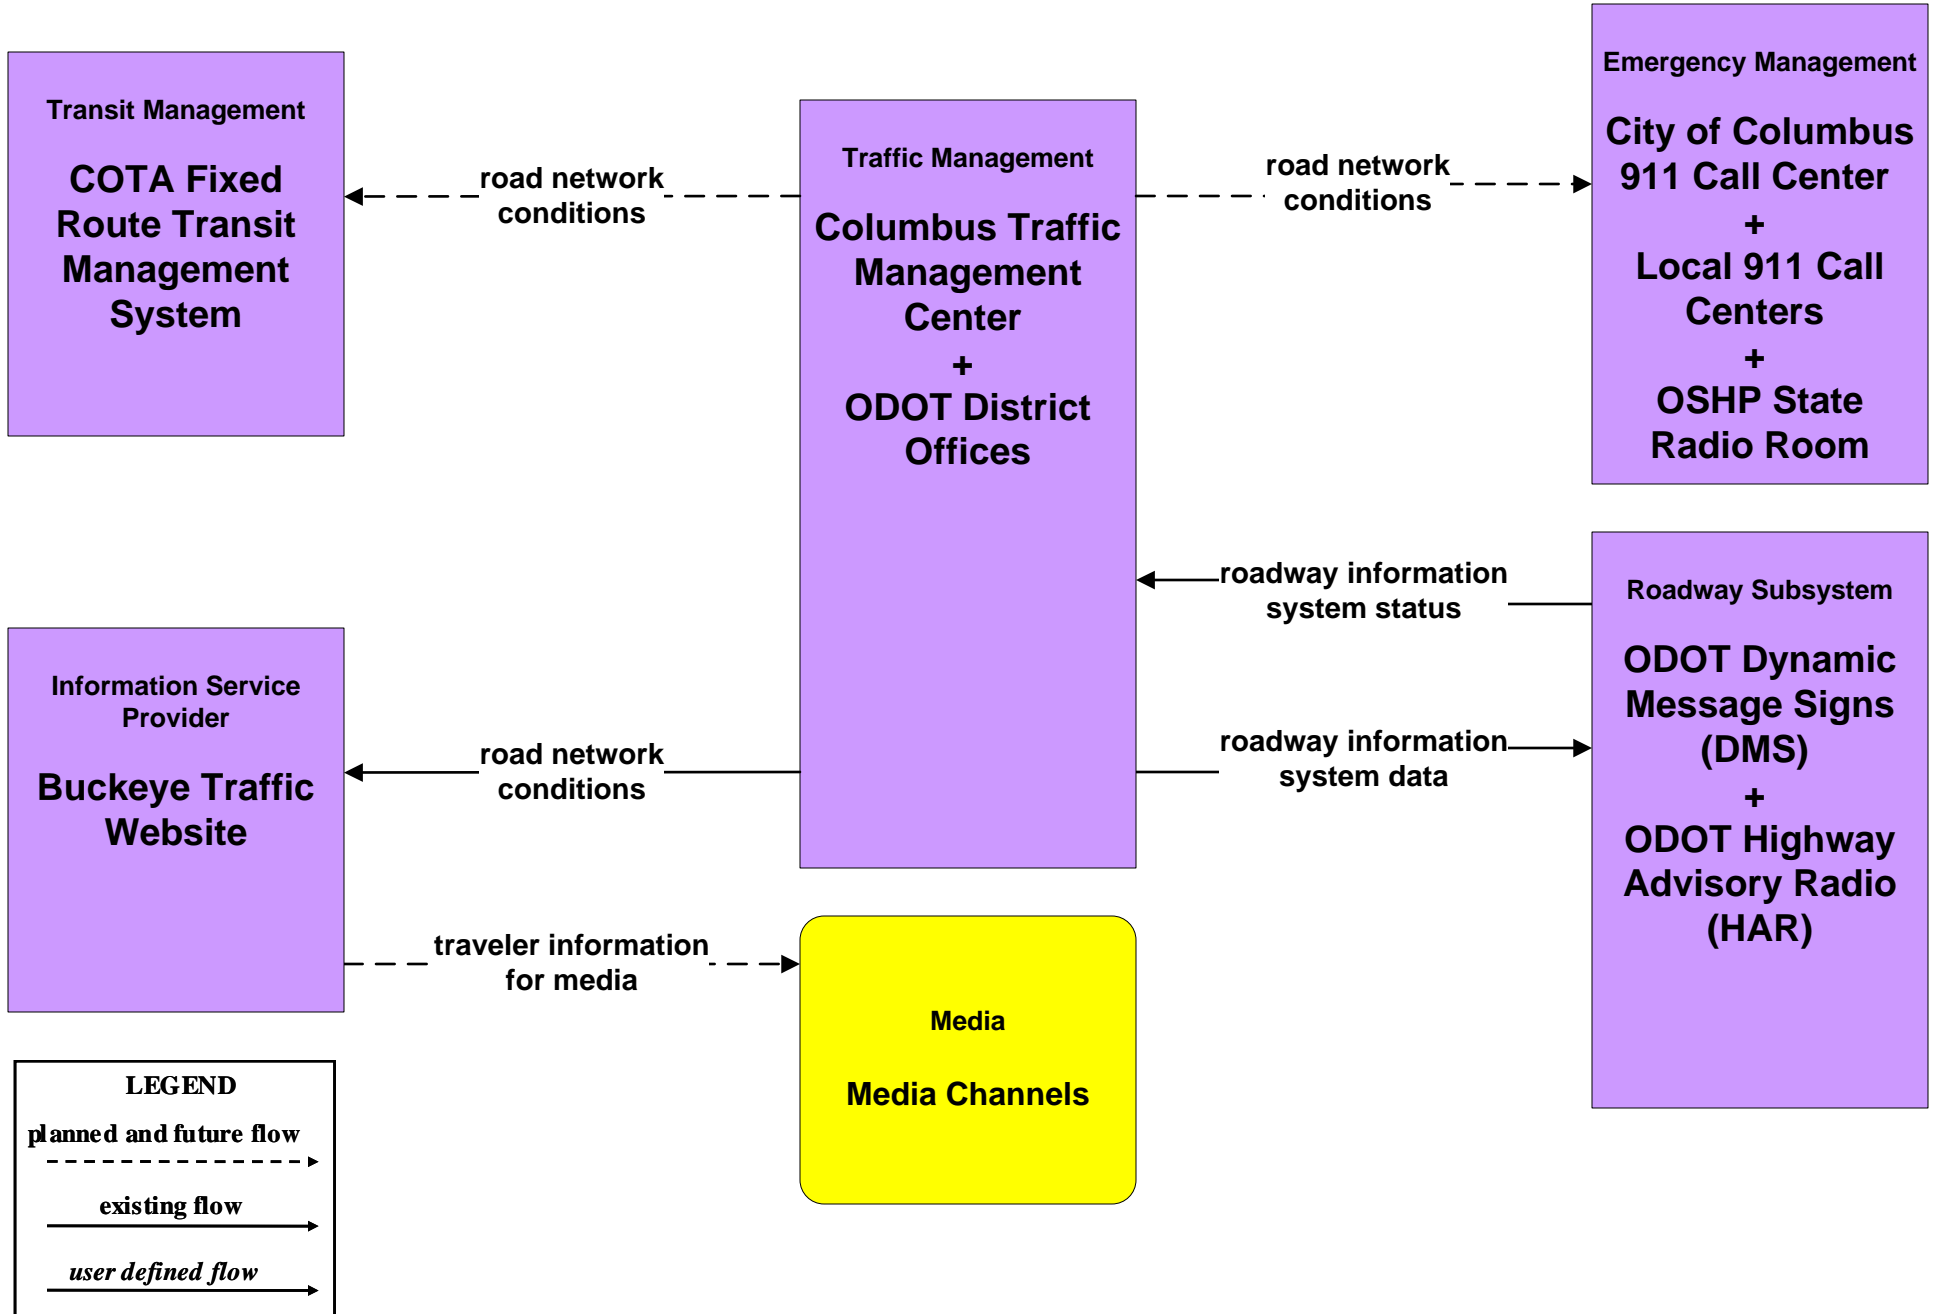

**ATIS01 - Broadcast Traveler Information
City of Columbus**

**ATIS01 - Broadcast Traveler Information
Central Ohio Multi-Modal Traveler Information System**

ATIS01 - Broadcast Traveler Information Buckeye Traffic

ATIS02 - Interactive Traveler Information COTA

**ATIS02 - Interactive Traveler Information
Private Traveler Information Systems**

**ATMS06 - Traffic Information Dissemination
City of Columbus**

ATMS06 - Traffic Information Dissemination ODOT

ATMS06 - Traffic Information Dissemination Local Counties and Municipalities

EM10 - Disaster Traveler Information County EOCs