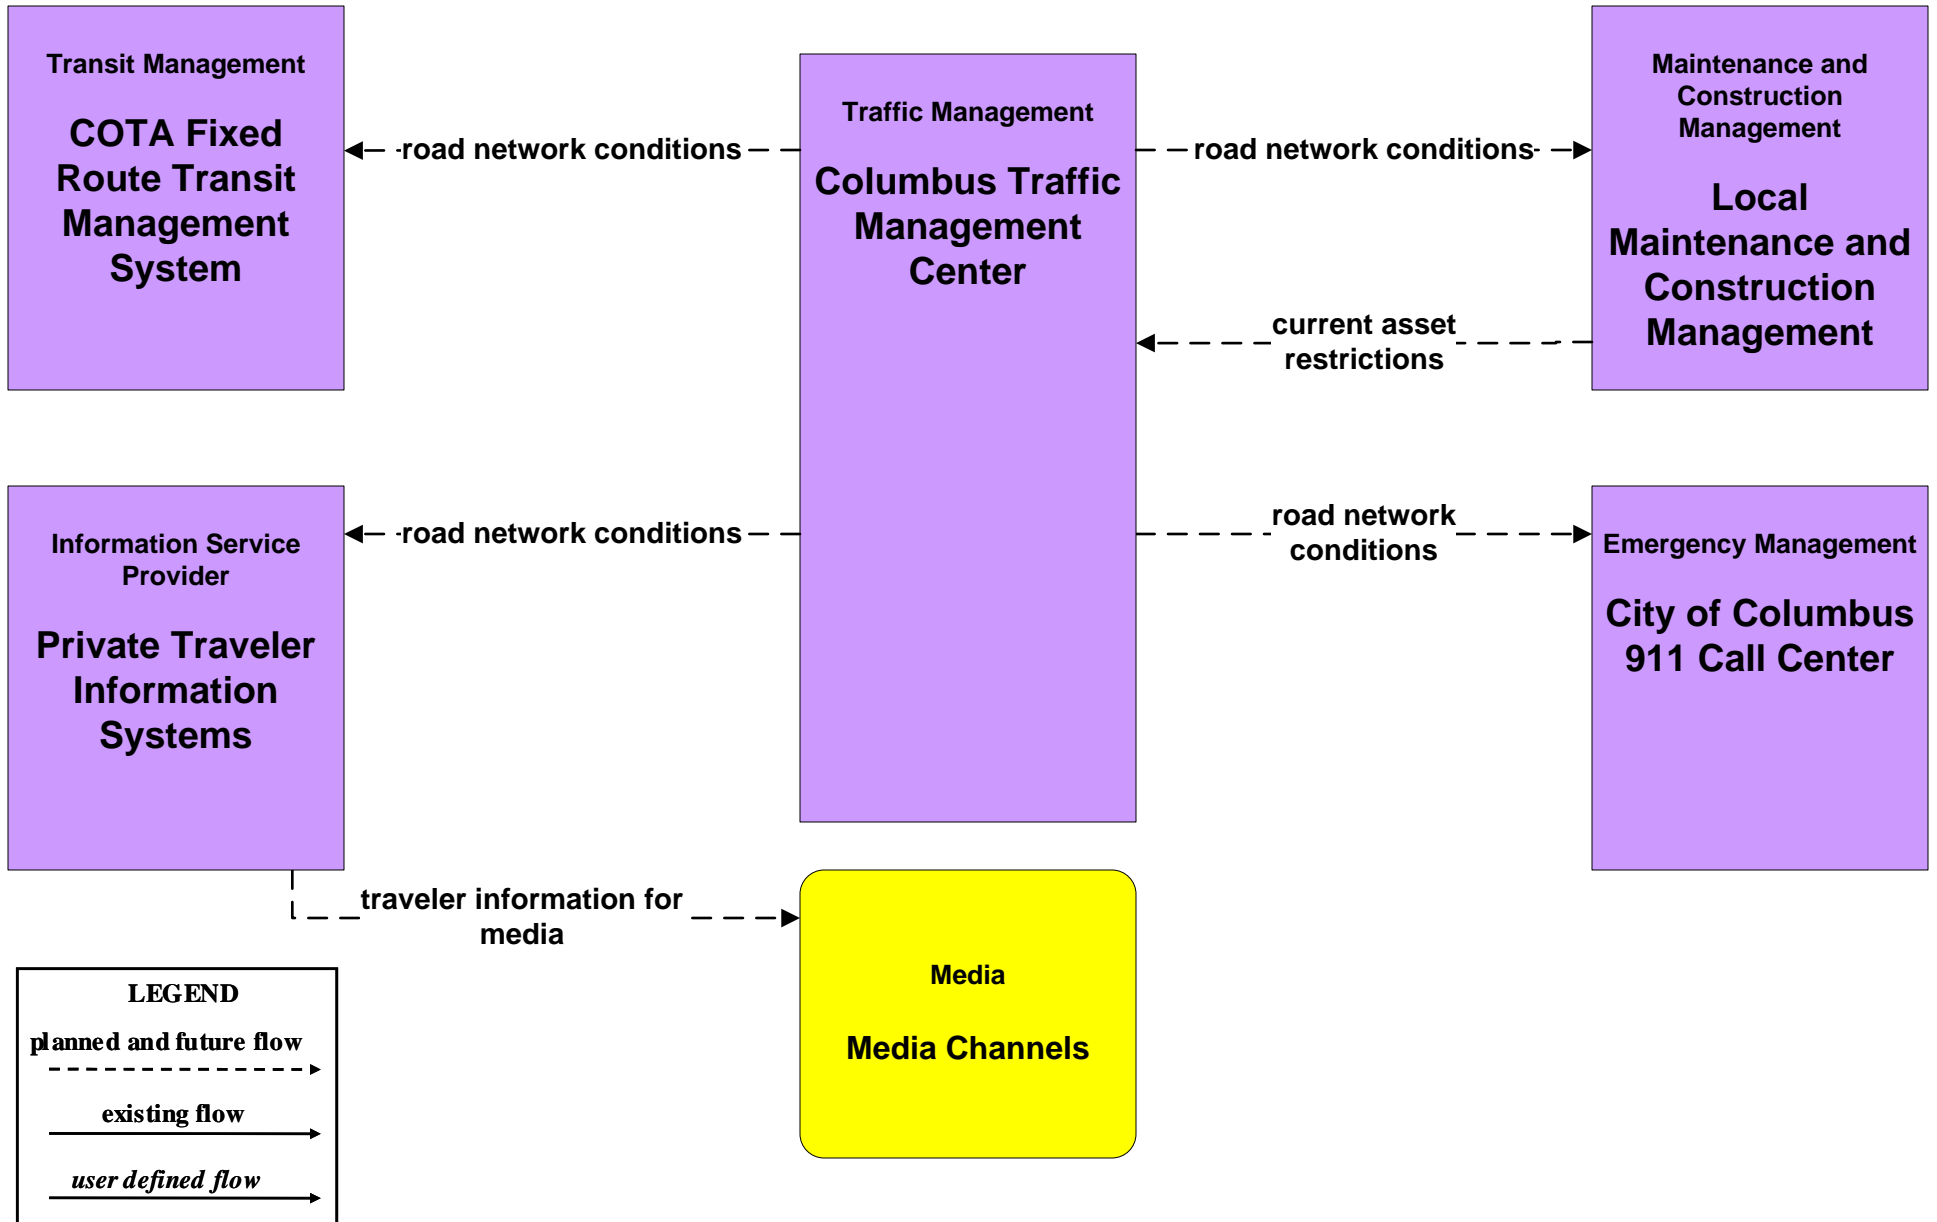

**ATIS01 - Broadcast Traveler Information
City of Columbus**

**ATIS01 - Broadcast Traveler Information
Central Ohio Multi-Modal Traveler Information System**

ATIS01 - Broadcast Traveler Information Buckeye Traffic

ATIS02 - Interactive Traveler Information COTA

**ATIS02 - Interactive Traveler Information
Private Traveler Information Systems**

**ATMS06 - Traffic Information Dissemination
City of Columbus**

ATMS06 - Traffic Information Dissemination ODOT

ATMS06 - Traffic Information Dissemination Local Counties and Municipalities

EM10 - Disaster Traveler Information County EOCs