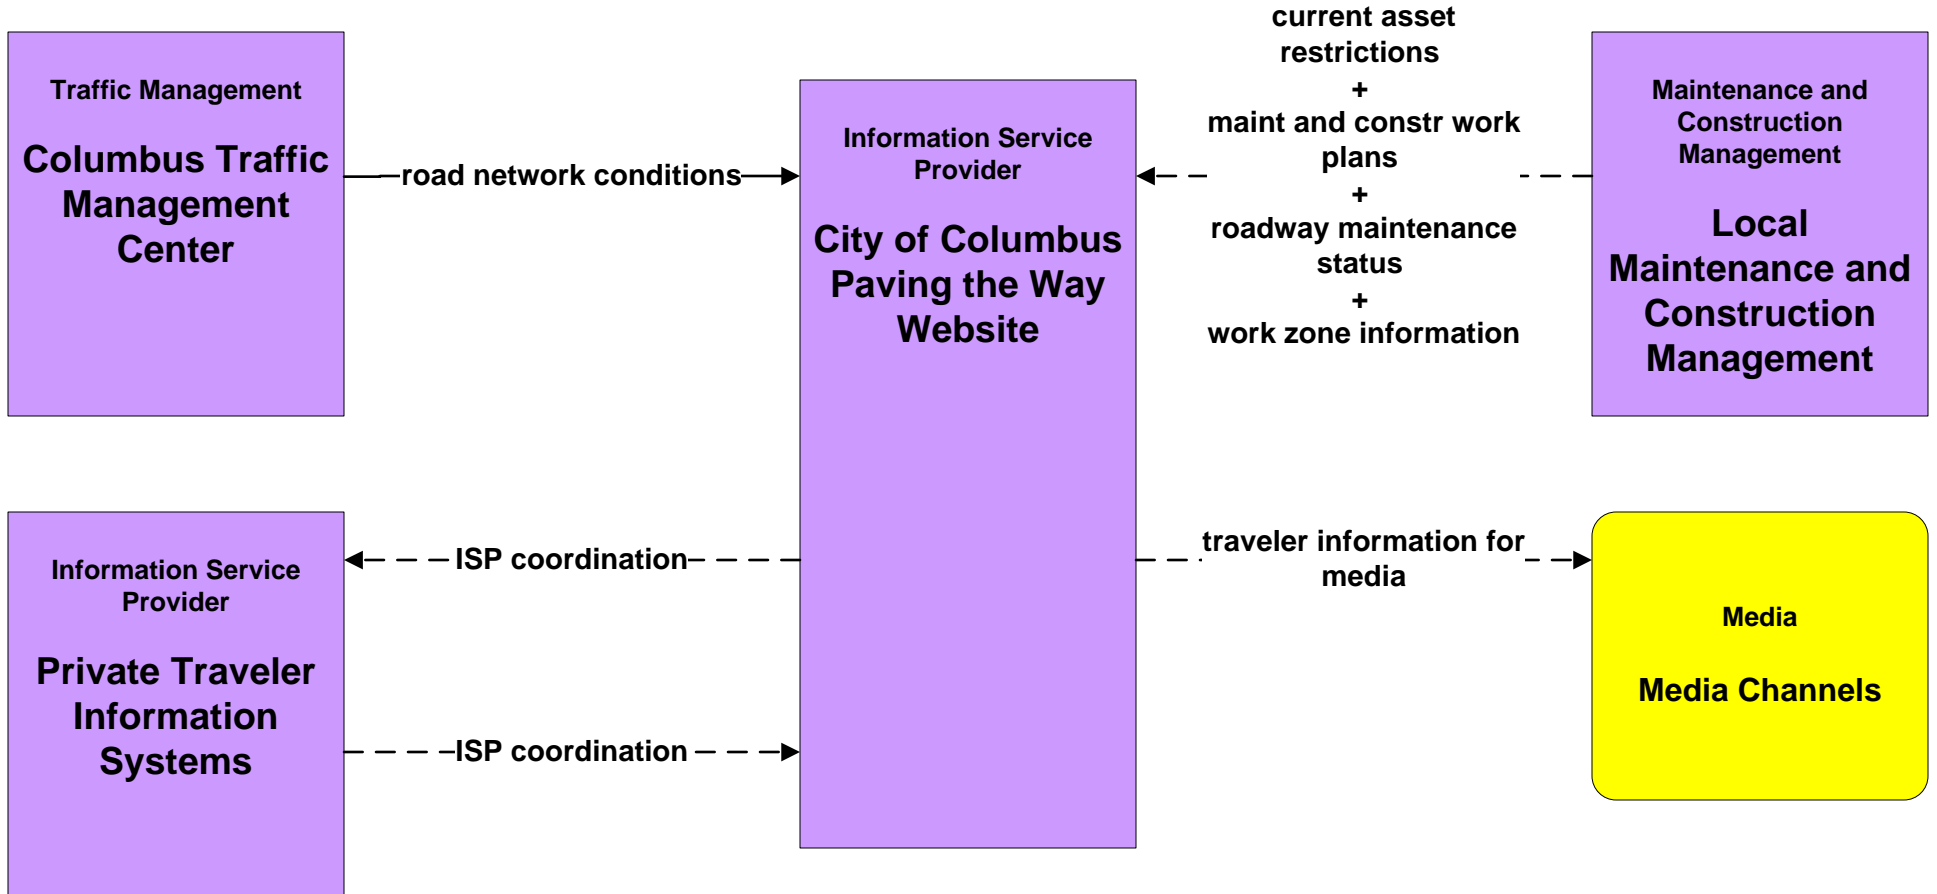

**ATIS01 - Broadcast Traveler Information
City of Columbus**

**ATIS01 - Broadcast Traveler Information
Central Ohio Multi-Modal Traveler Information System**

ATIS01 - Broadcast Traveler Information Buckeye Traffic

ATIS02 - Interactive Traveler Information COTA

**ATIS02 - Interactive Traveler Information
Private Traveler Information Systems**

**ATMS06 - Traffic Information Dissemination
City of Columbus**

ATMS06 - Traffic Information Dissemination ODOT

ATMS06 - Traffic Information Dissemination Local Counties and Municipalities

EM10 - Disaster Traveler Information County EOCs