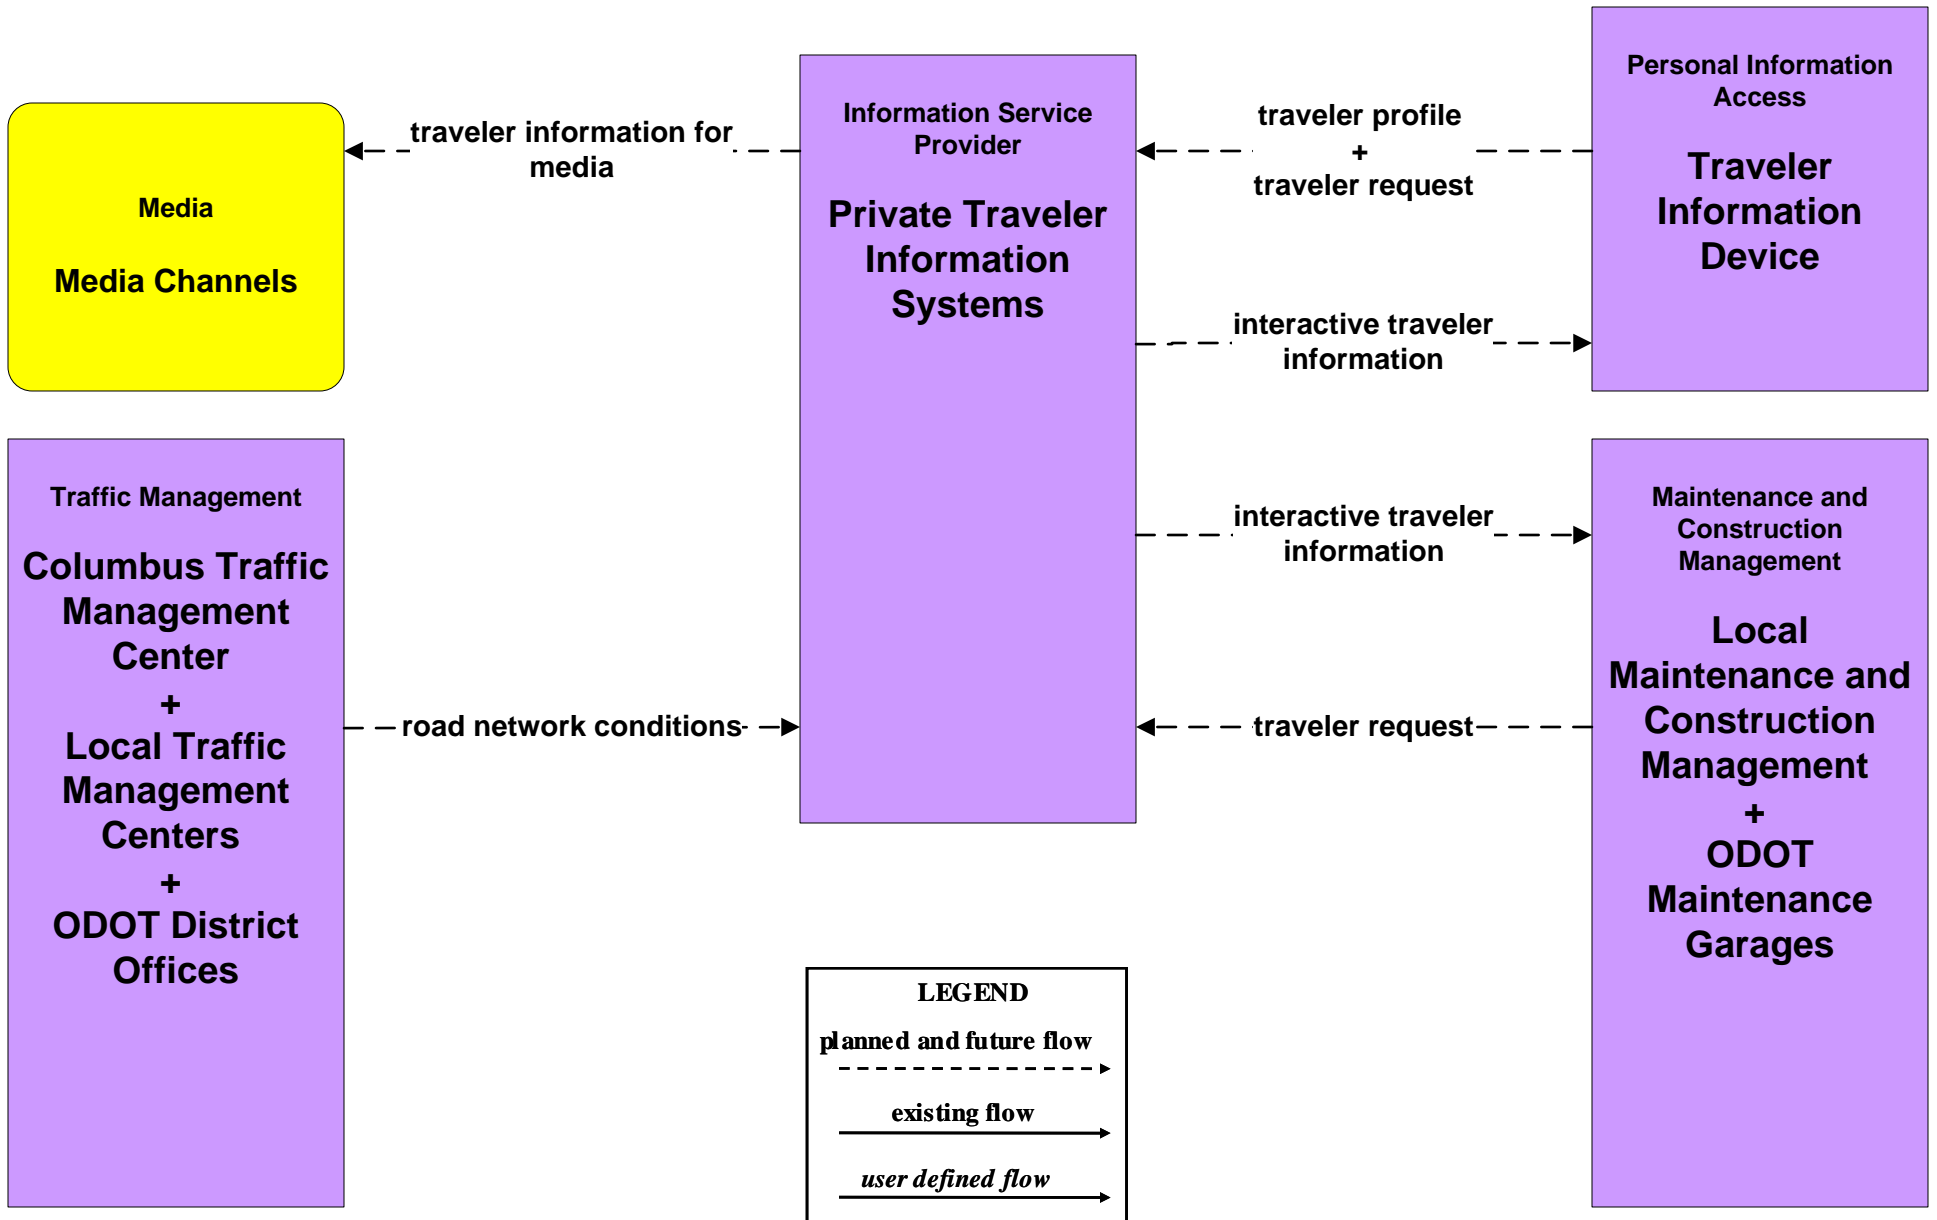

**ATIS01 - Broadcast Traveler Information
City of Columbus**

**ATIS01 - Broadcast Traveler Information
Central Ohio Multi-Modal Traveler Information System**

ATIS01 - Broadcast Traveler Information Buckeye Traffic

ATIS02 - Interactive Traveler Information COTA

**ATIS02 - Interactive Traveler Information
Private Traveler Information Systems**

**ATMS06 - Traffic Information Dissemination
City of Columbus**

ATMS06 - Traffic Information Dissemination ODOT

ATMS06 - Traffic Information Dissemination Local Counties and Municipalities

EM10 - Disaster Traveler Information County EOCs