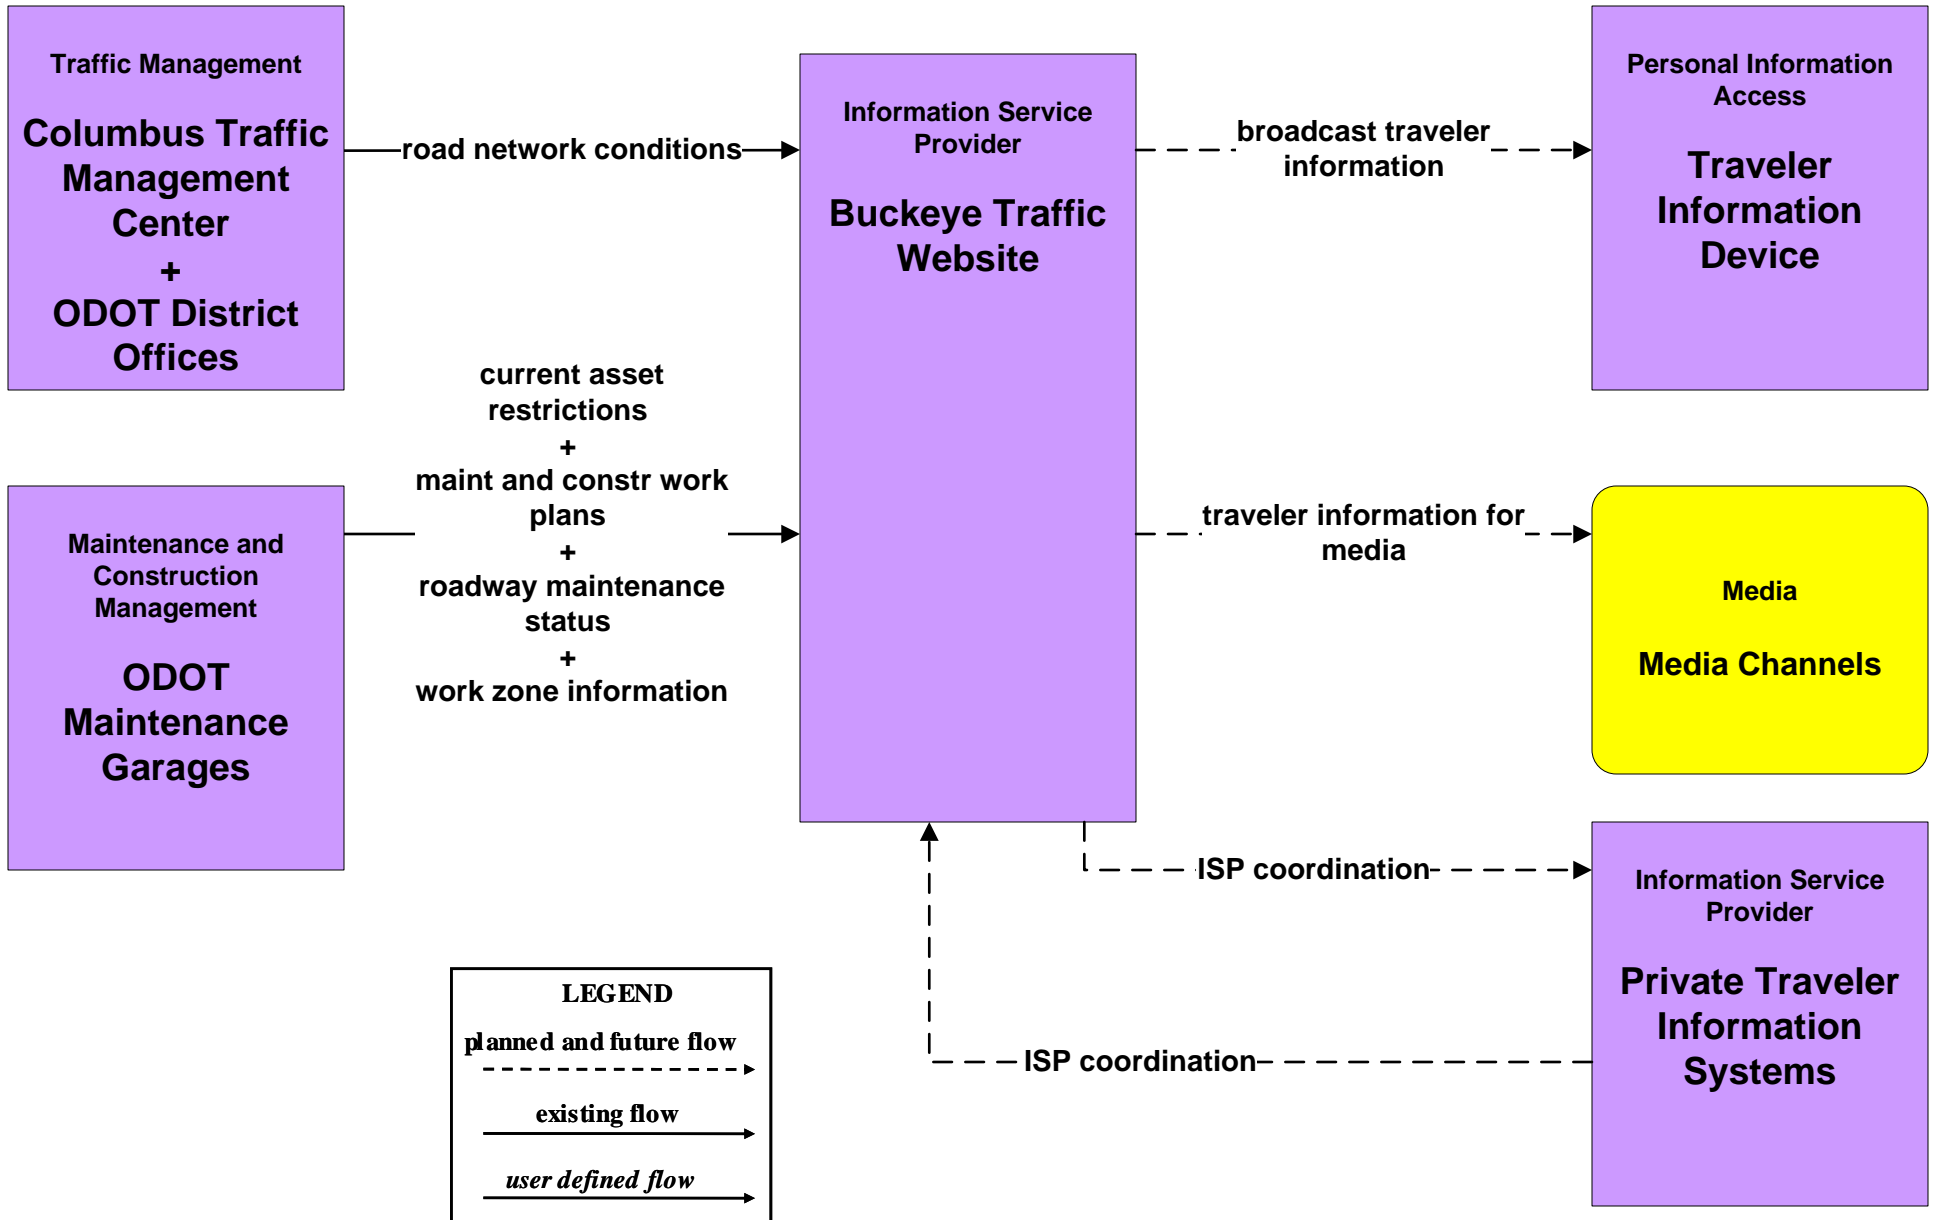

**ATIS01 - Broadcast Traveler Information
City of Columbus**

**ATIS01 - Broadcast Traveler Information
Central Ohio Multi-Modal Traveler Information System**

ATIS01 - Broadcast Traveler Information Buckeye Traffic

ATIS02 - Interactive Traveler Information COTA

**ATIS02 - Interactive Traveler Information
Private Traveler Information Systems**

**ATMS06 - Traffic Information Dissemination
City of Columbus**

ATMS06 - Traffic Information Dissemination ODOT

ATMS06 - Traffic Information Dissemination Local Counties and Municipalities

EM10 - Disaster Traveler Information County EOCs