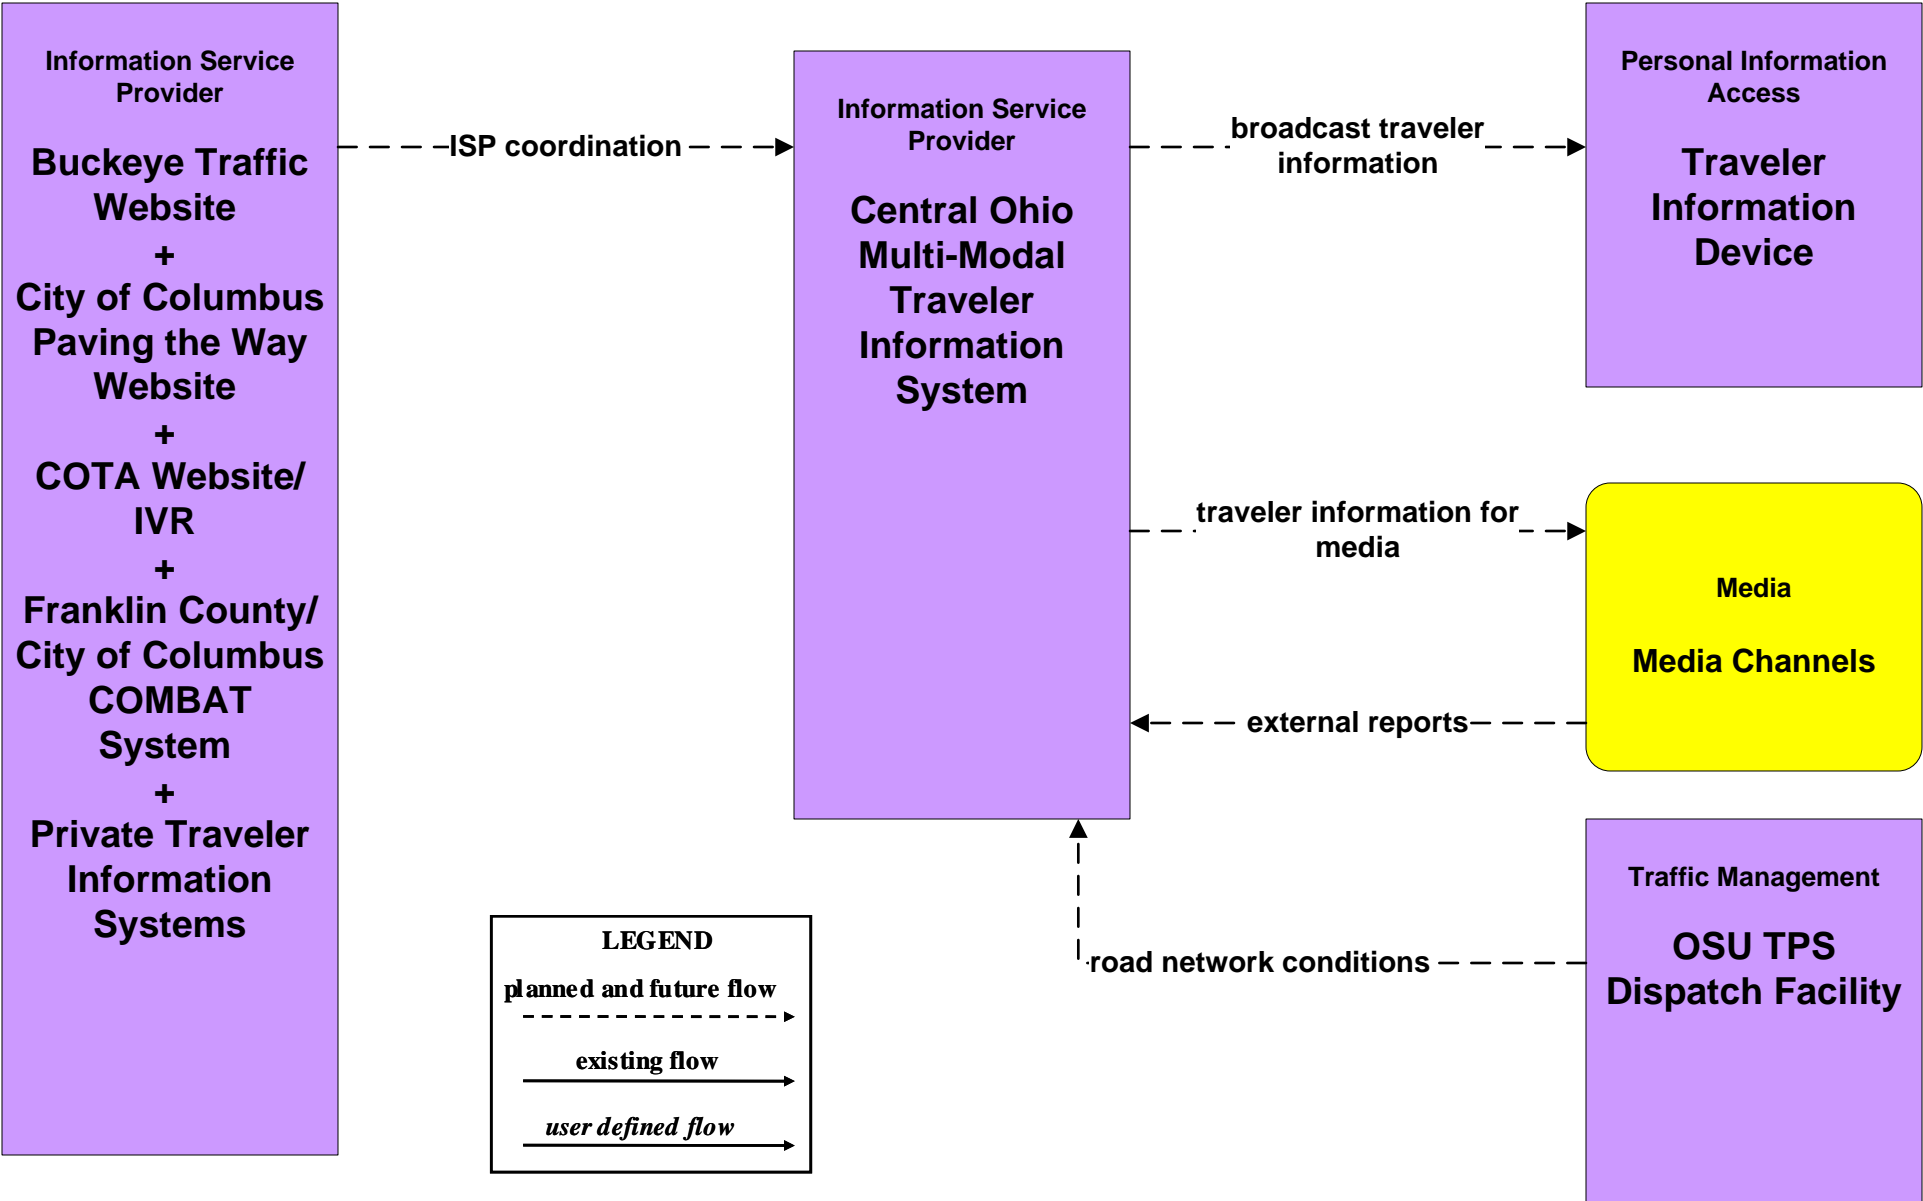

**ATIS01 - Broadcast Traveler Information
City of Columbus**

**ATIS01 - Broadcast Traveler Information
Central Ohio Multi-Modal Traveler Information System**

ATIS01 - Broadcast Traveler Information Buckeye Traffic

ATIS02 - Interactive Traveler Information COTA

**ATIS02 - Interactive Traveler Information
Private Traveler Information Systems**

**ATMS06 - Traffic Information Dissemination
City of Columbus**

ATMS06 - Traffic Information Dissemination ODOT

ATMS06 - Traffic Information Dissemination Local Counties and Municipalities

EM10 - Disaster Traveler Information County EOCs