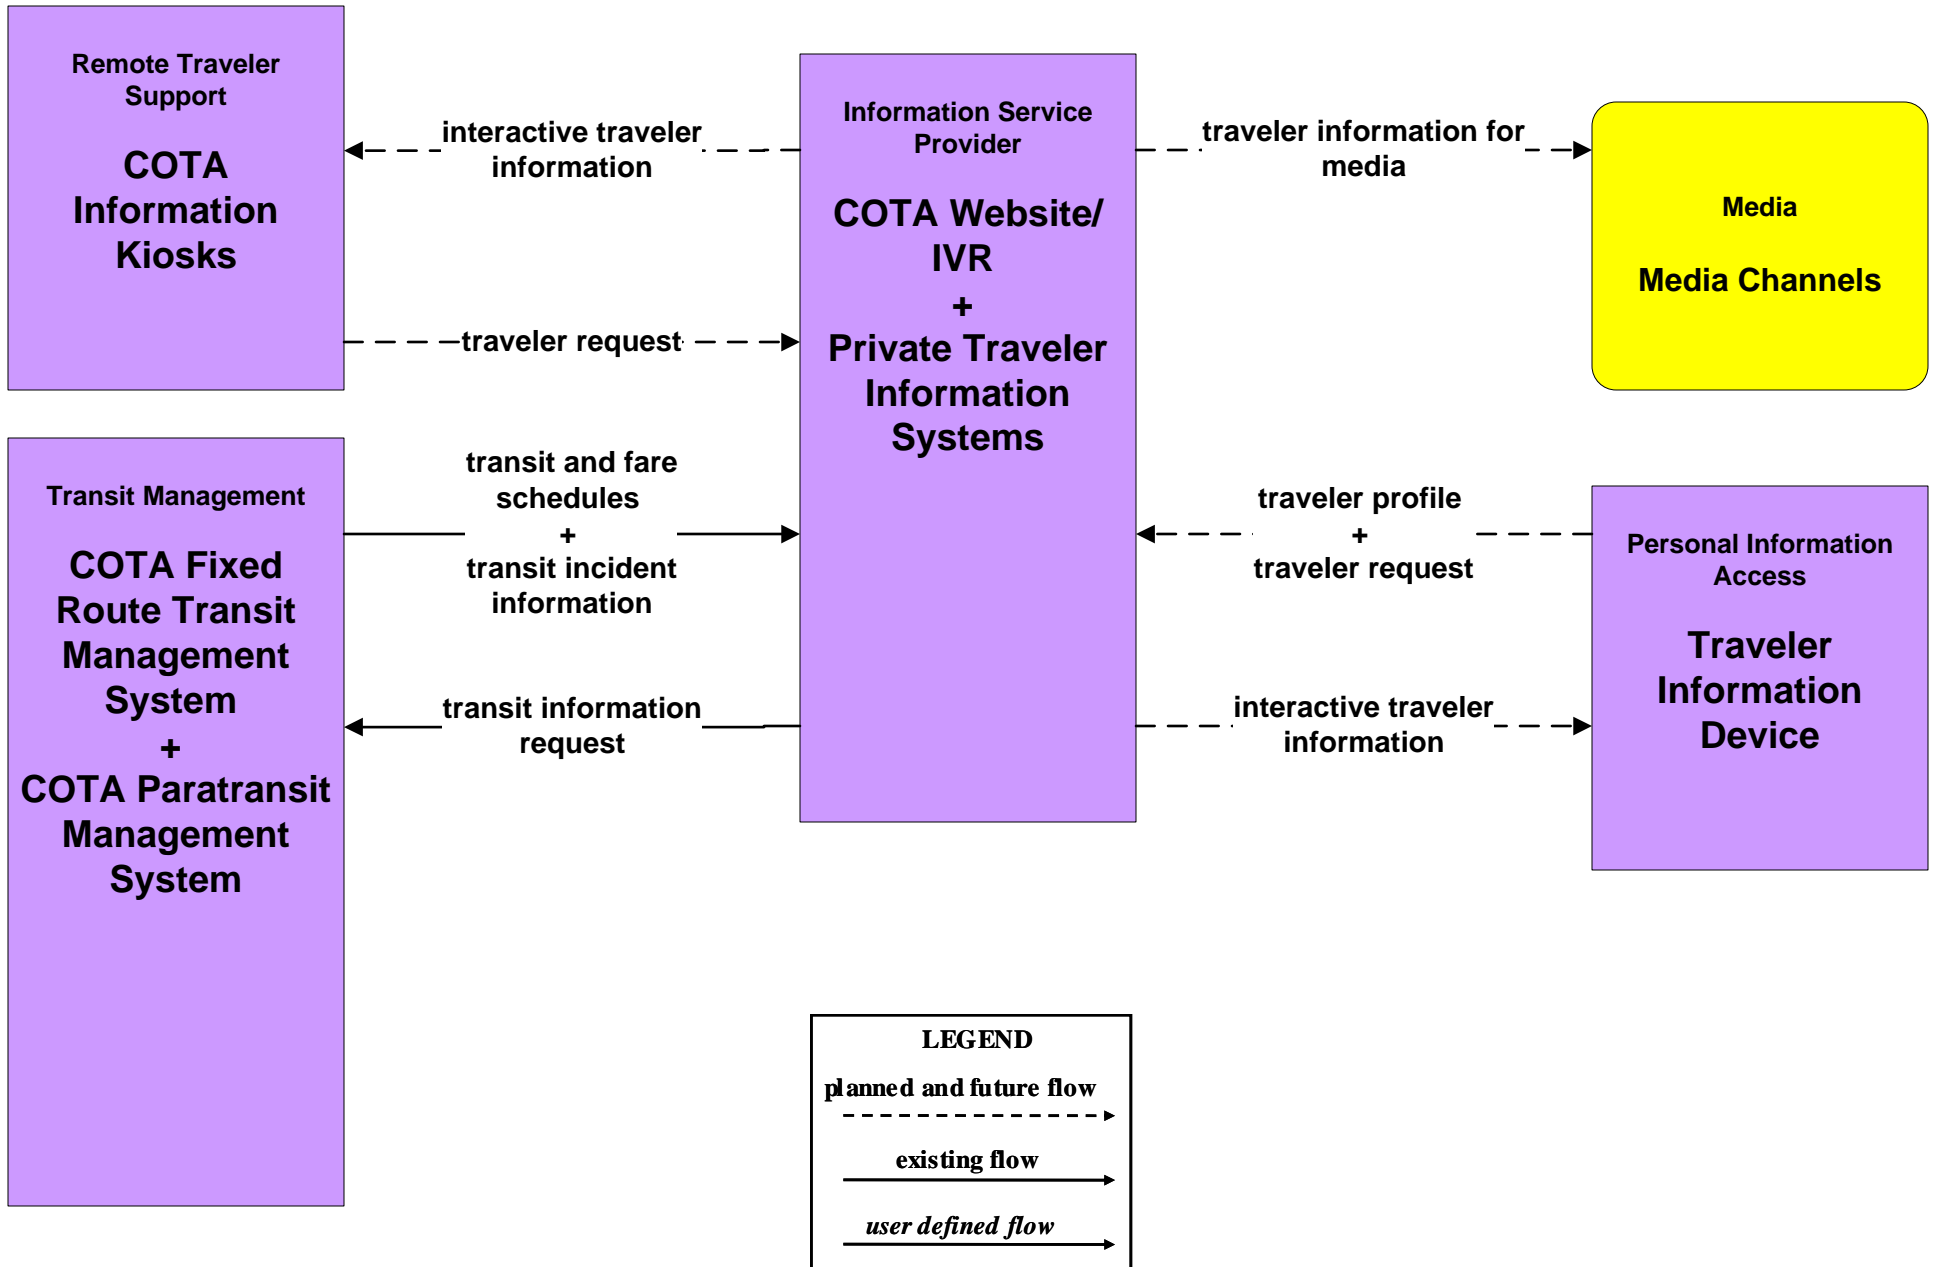

**ATIS01 - Broadcast Traveler Information
City of Columbus**

**ATIS01 - Broadcast Traveler Information
Central Ohio Multi-Modal Traveler Information System**

ATIS01 - Broadcast Traveler Information Buckeye Traffic

ATIS02 - Interactive Traveler Information COTA

**ATIS02 - Interactive Traveler Information
Private Traveler Information Systems**

**ATMS06 - Traffic Information Dissemination
City of Columbus**

ATMS06 - Traffic Information Dissemination ODOT

ATMS06 - Traffic Information Dissemination Local Counties and Municipalities

EM10 - Disaster Traveler Information County EOCs