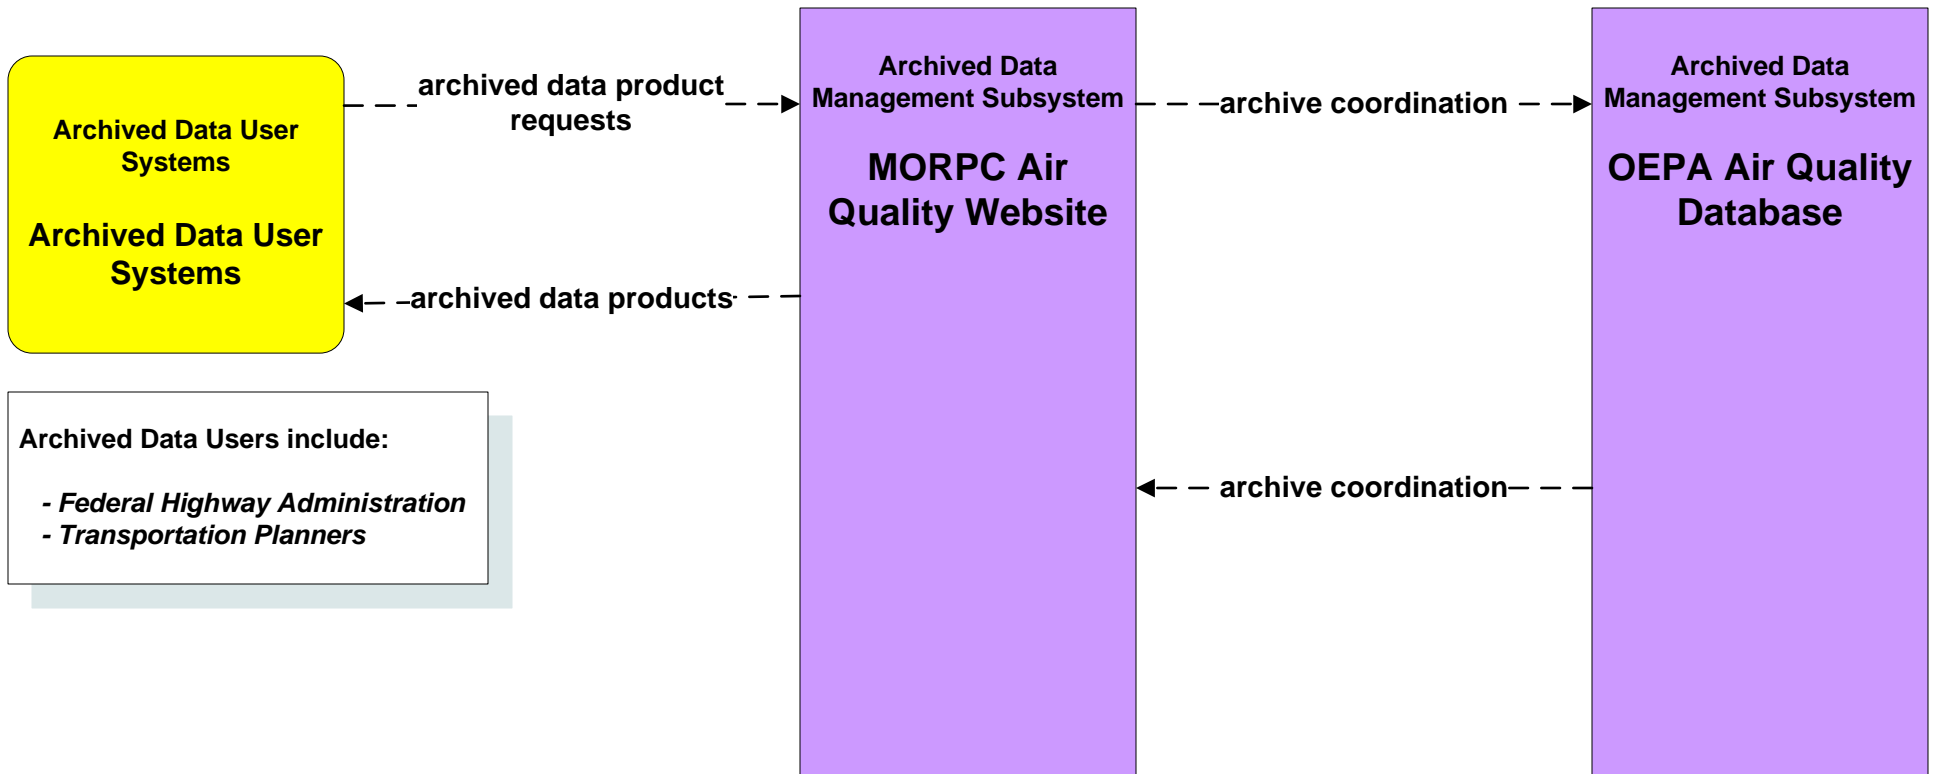

**AD1 - ITS Data Mart
Air Quality Data**

Archived Data Users include:

- *Federal Highway Administration*
- *Transportation Planners*

AD2 - ITS Data Warehouse Traffic Data - Region

**AD3 - ITS Virtual Data Warehouse
MORPC Regional Online Dataport**

**APTS08 - Transit Traveler Information
COTA**

**ATIS01 - Broadcast Traveler Information
Central Ohio Multi-Modal Traveler Information System**

ATMS11 - Emissions Monitoring and Management
Ohio Environmental Protection Agency

**EM06 - Wide Area Alert
Franklin County EOC (1 of 2)**

**EM06 - Wide Area Alert
County EOCs (1 of 2)**

EM10 - Disaster Traveler Information County EOCs