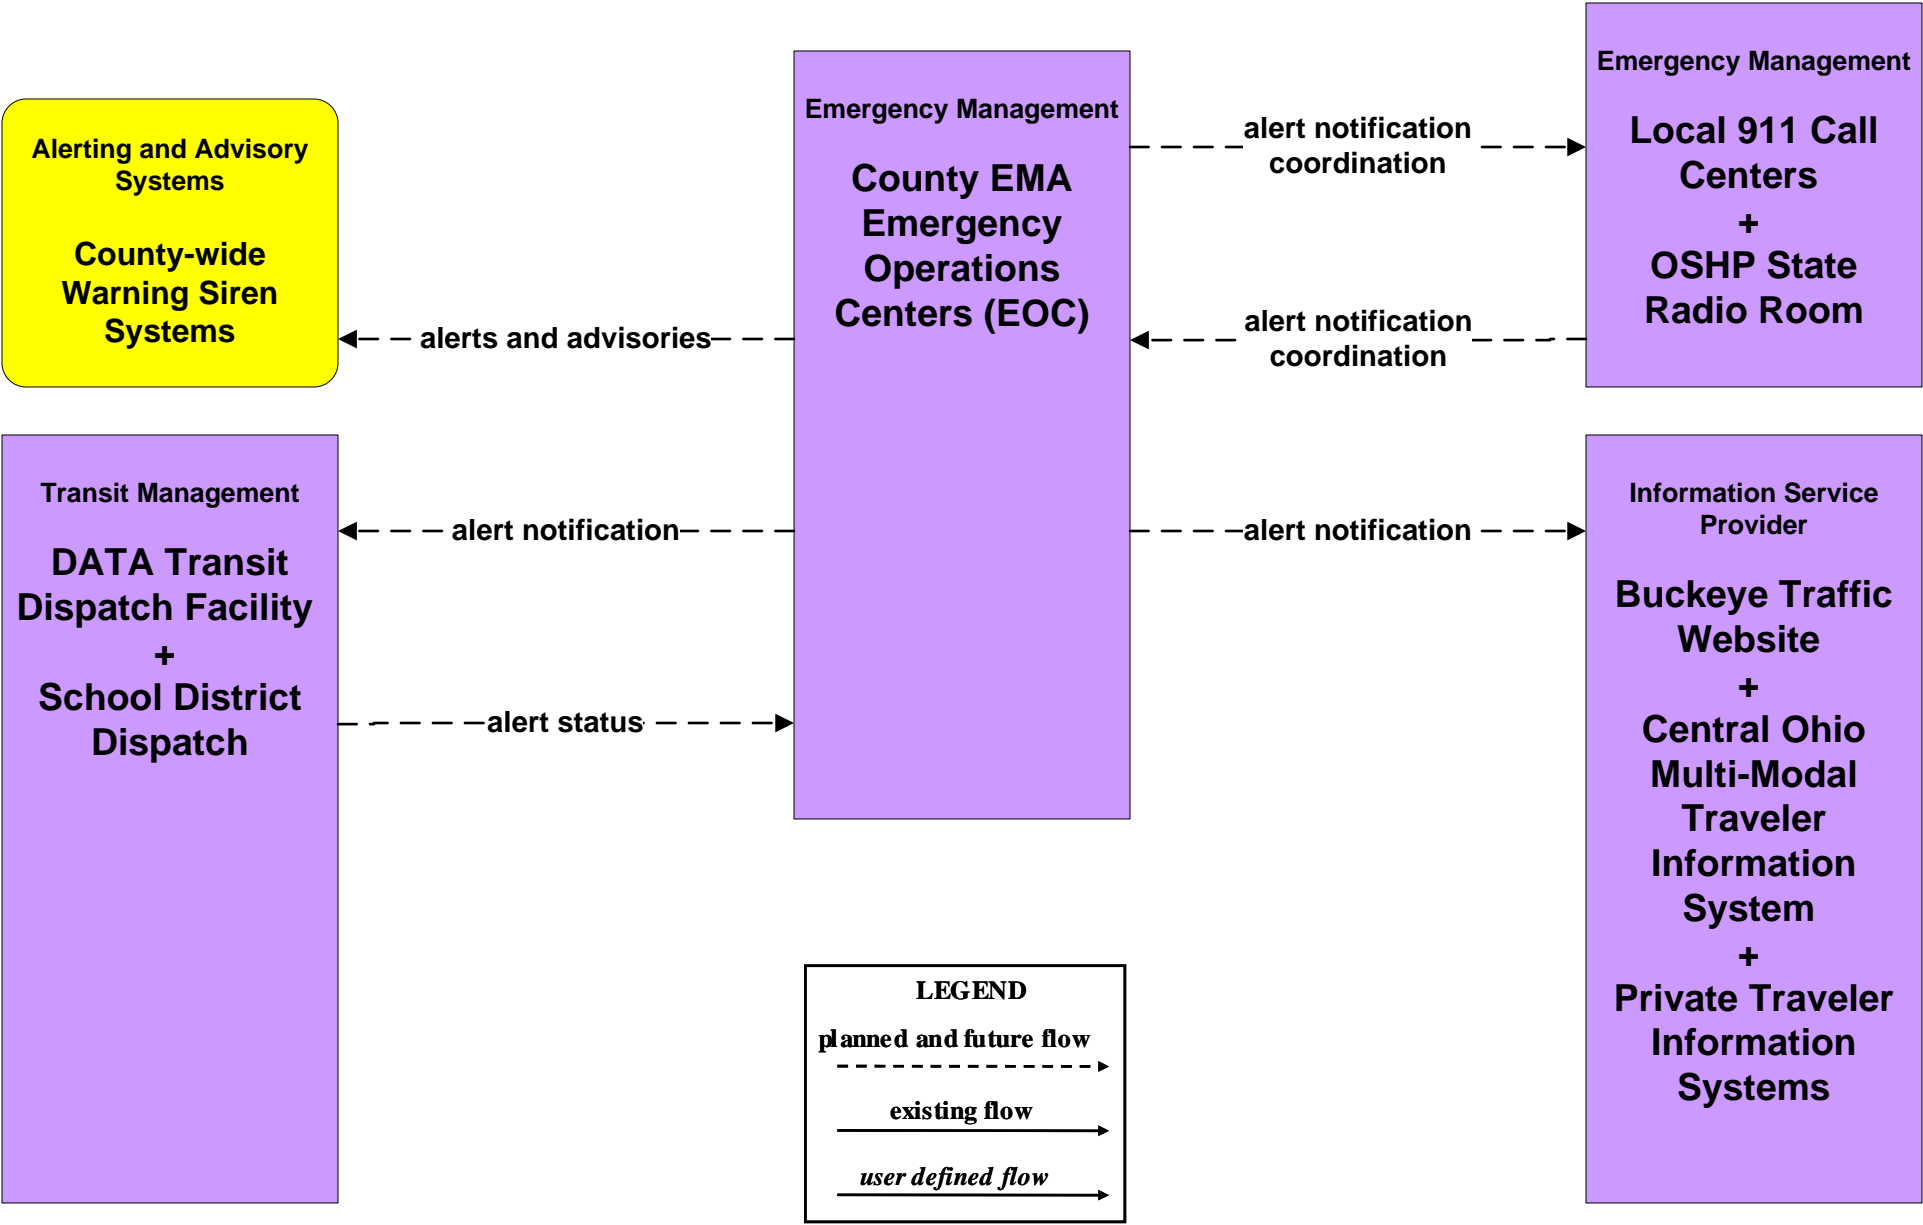

**AD1 - ITS Data Mart
Air Quality Data**

Archived Data Users include:

- *Federal Highway Administration*
- *Transportation Planners*

AD2 - ITS Data Warehouse Traffic Data - Region

**AD3 - ITS Virtual Data Warehouse
MORPC Regional Online Dataport**

**APTS08 - Transit Traveler Information
COTA**

**ATIS01 - Broadcast Traveler Information
Central Ohio Multi-Modal Traveler Information System**

ATMS11 - Emissions Monitoring and Management
Ohio Environmental Protection Agency

**EM06 - Wide Area Alert
Franklin County EOC (1 of 2)**

**EM06 - Wide Area Alert
County EOCs (1 of 2)**

EM10 - Disaster Traveler Information County EOCs