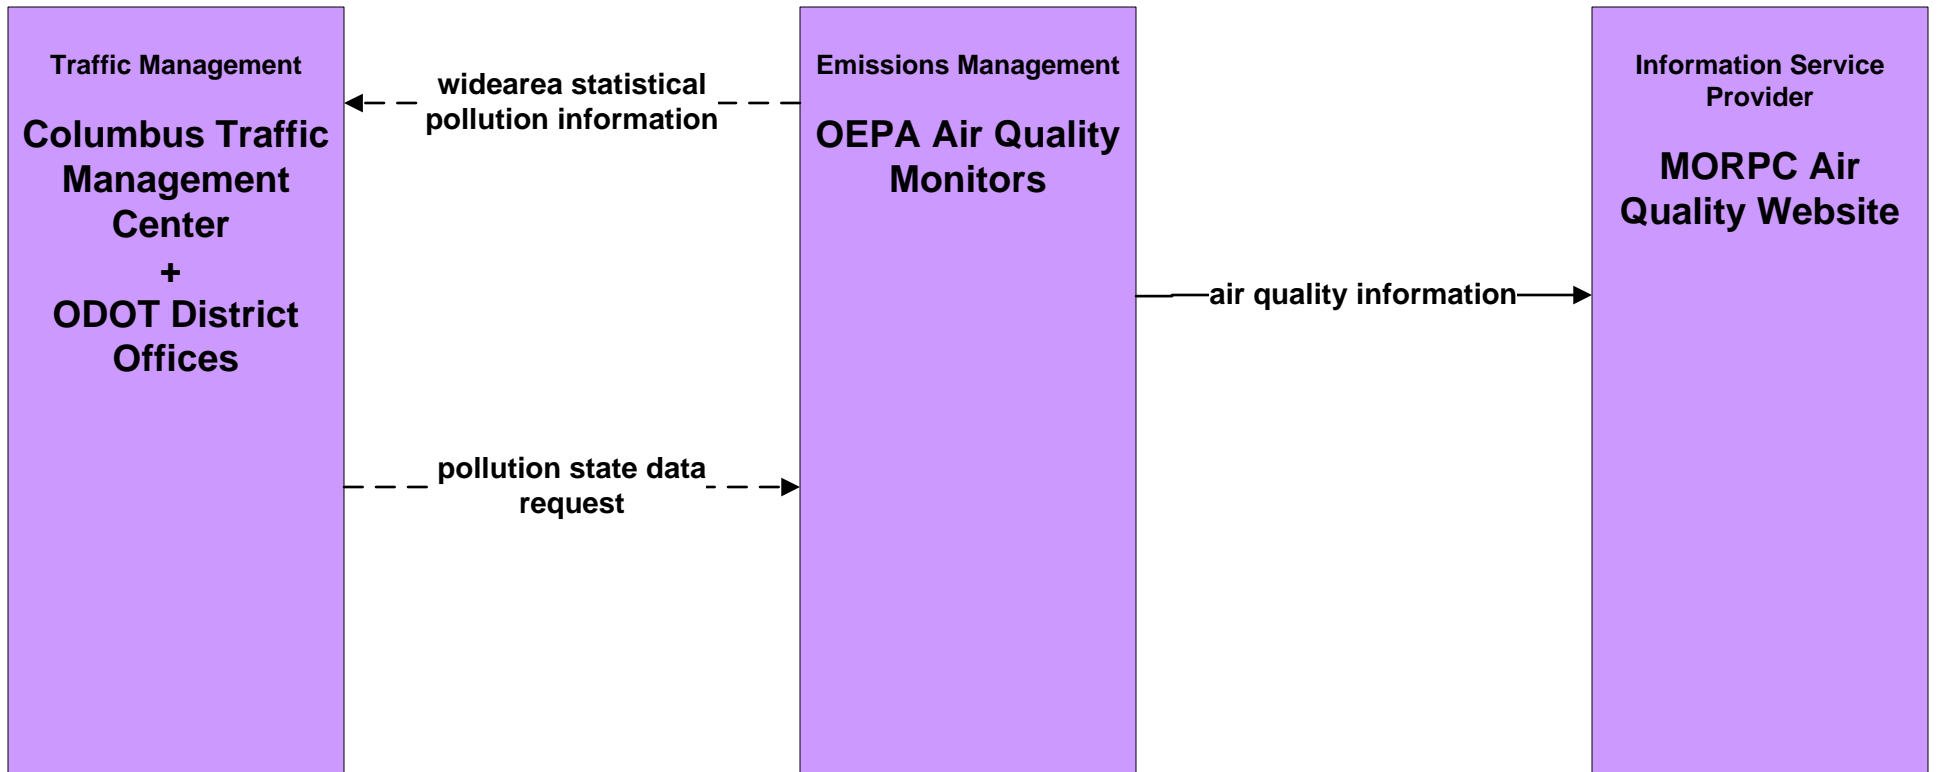

**AD1 - ITS Data Mart
Air Quality Data**

Archived Data Users include:

- *Federal Highway Administration*
- *Transportation Planners*

AD2 - ITS Data Warehouse Traffic Data - Region

**AD3 - ITS Virtual Data Warehouse
MORPC Regional Online Dataport**

**APTS08 - Transit Traveler Information
COTA**

**ATIS01 - Broadcast Traveler Information
Central Ohio Multi-Modal Traveler Information System**

ATMS11 - Emissions Monitoring and Management
Ohio Environmental Protection Agency

**EM06 - Wide Area Alert
Franklin County EOC (1 of 2)**

**EM06 - Wide Area Alert
County EOCs (1 of 2)**

EM10 - Disaster Traveler Information County EOCs