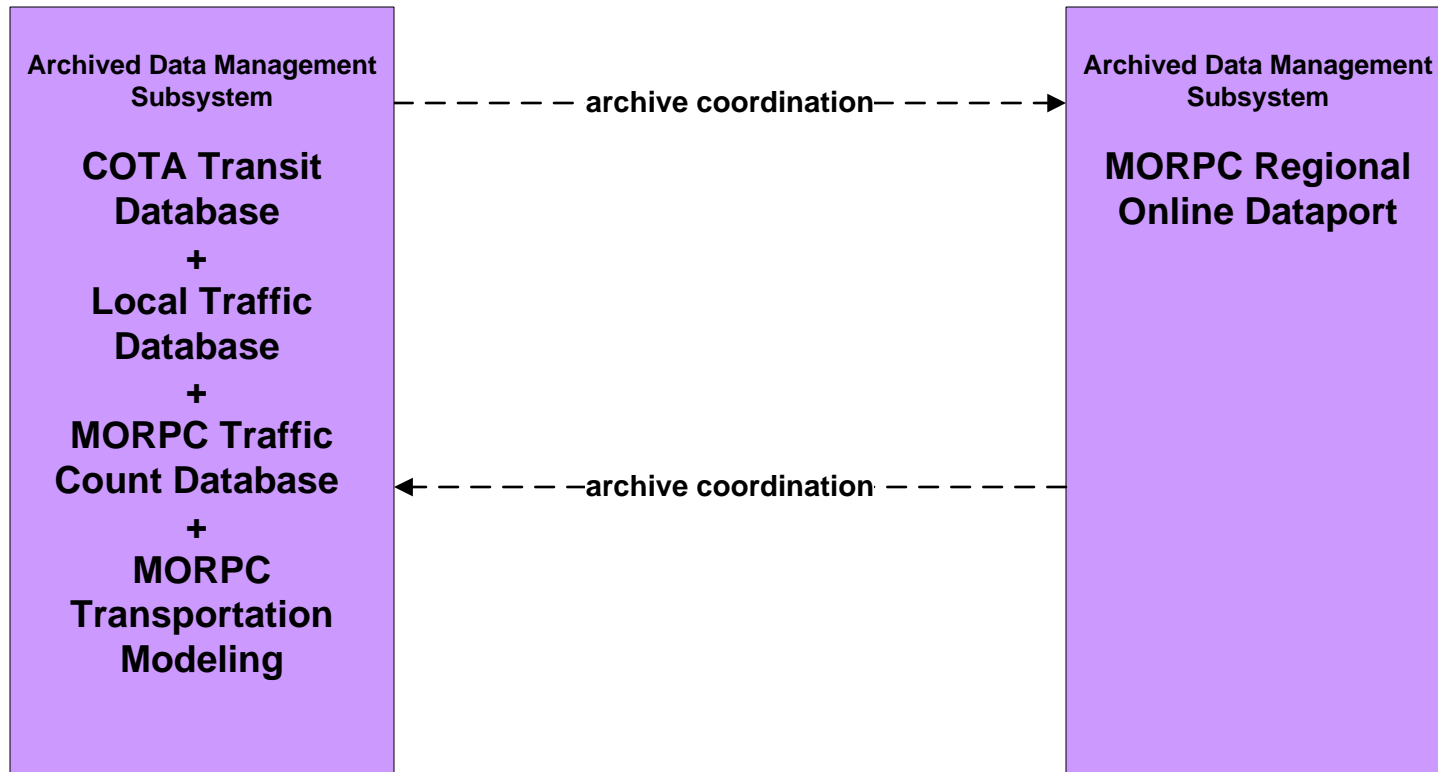

**AD1 - ITS Data Mart
Air Quality Data**

Archived Data Users include:

- *Federal Highway Administration*
- *Transportation Planners*

AD2 - ITS Data Warehouse Traffic Data - Region

**AD3 - ITS Virtual Data Warehouse
MORPC Regional Online Dataport**

**APTS08 - Transit Traveler Information
COTA**

**ATIS01 - Broadcast Traveler Information
Central Ohio Multi-Modal Traveler Information System**

ATMS11 - Emissions Monitoring and Management
Ohio Environmental Protection Agency

**EM06 - Wide Area Alert
Franklin County EOC (1 of 2)**

**EM06 - Wide Area Alert
County EOCs (1 of 2)**

EM10 - Disaster Traveler Information County EOCs