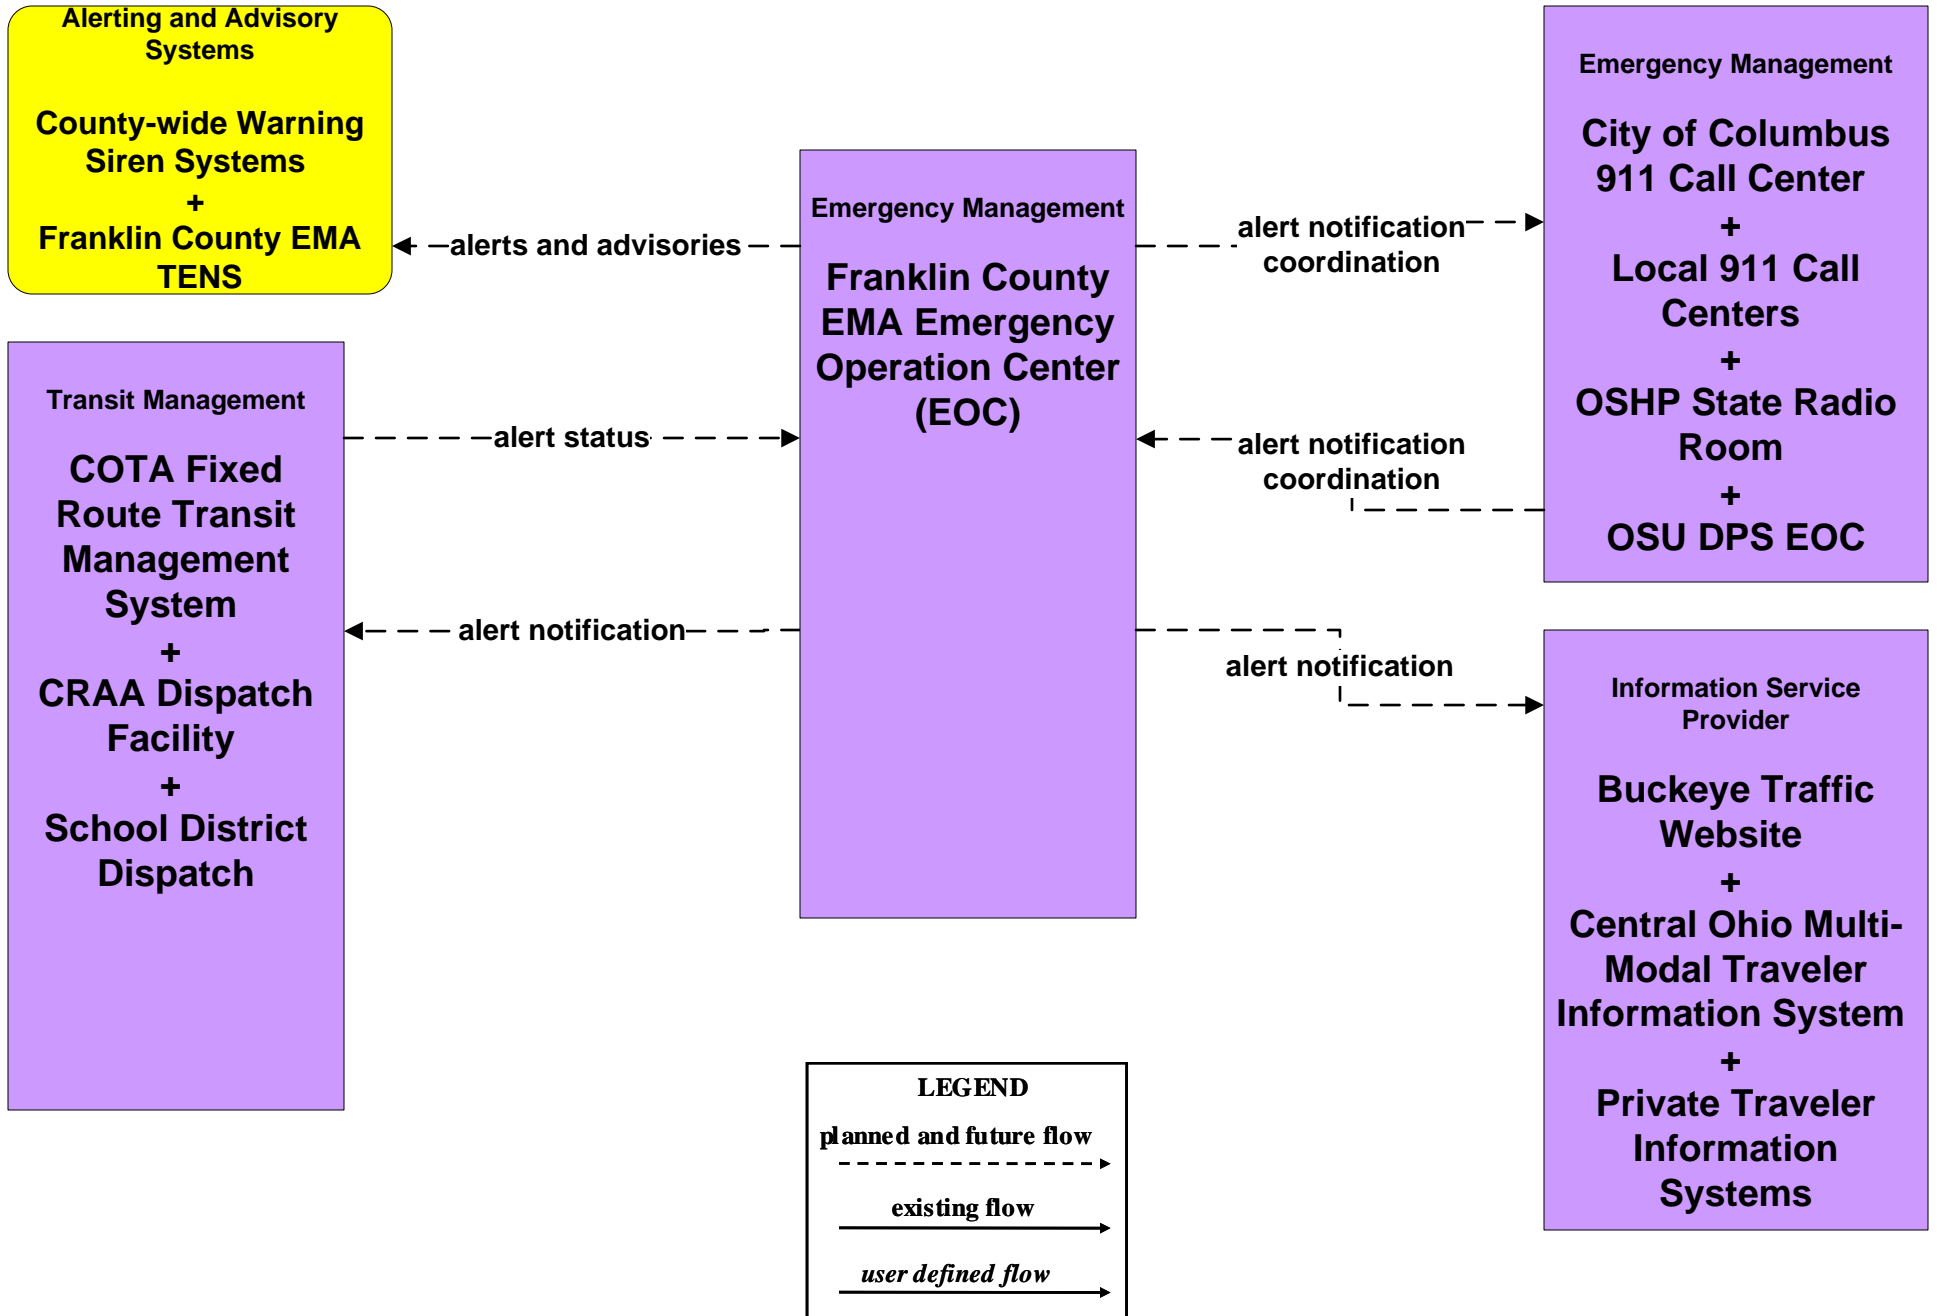

**AD1 - ITS Data Mart
Air Quality Data**

Archived Data Users include:

- *Federal Highway Administration*
- *Transportation Planners*

AD2 - ITS Data Warehouse Traffic Data - Region

**AD3 - ITS Virtual Data Warehouse
MORPC Regional Online Dataport**

**APTS08 - Transit Traveler Information
COTA**

**ATIS01 - Broadcast Traveler Information
Central Ohio Multi-Modal Traveler Information System**

ATMS11 - Emissions Monitoring and Management
Ohio Environmental Protection Agency

**EM06 - Wide Area Alert
Franklin County EOC (1 of 2)**

**EM06 - Wide Area Alert
County EOCs (1 of 2)**

EM10 - Disaster Traveler Information County EOCs