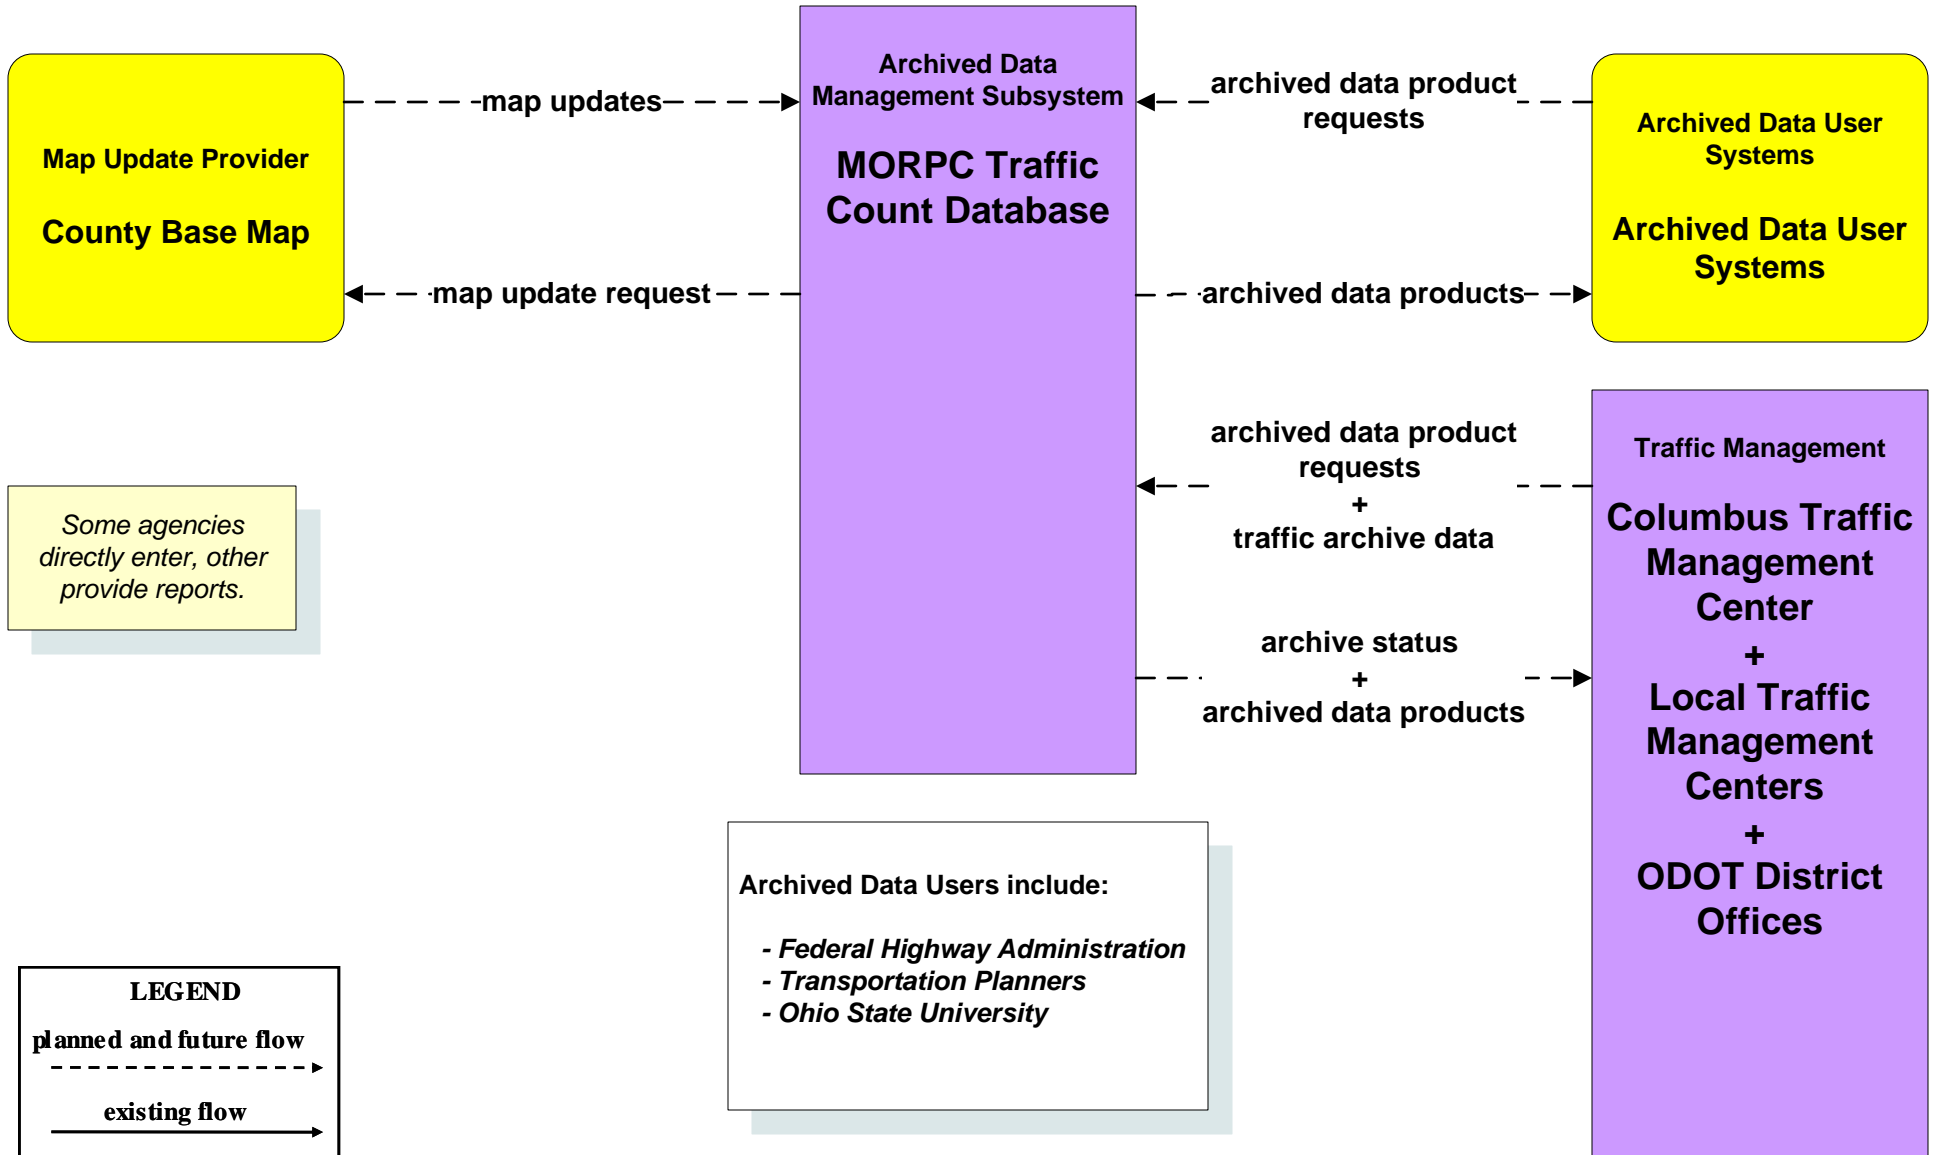

**AD1 - ITS Data Mart
Air Quality Data**

Archived Data Users include:

- *Federal Highway Administration*
- *Transportation Planners*

AD2 - ITS Data Warehouse Traffic Data - Region

**AD3 - ITS Virtual Data Warehouse
MORPC Regional Online Dataport**

**APTS08 - Transit Traveler Information
COTA**

**ATIS01 - Broadcast Traveler Information
Central Ohio Multi-Modal Traveler Information System**

ATMS11 - Emissions Monitoring and Management
Ohio Environmental Protection Agency

**EM06 - Wide Area Alert
Franklin County EOC (1 of 2)**

**EM06 - Wide Area Alert
County EOCs (1 of 2)**

EM10 - Disaster Traveler Information County EOCs