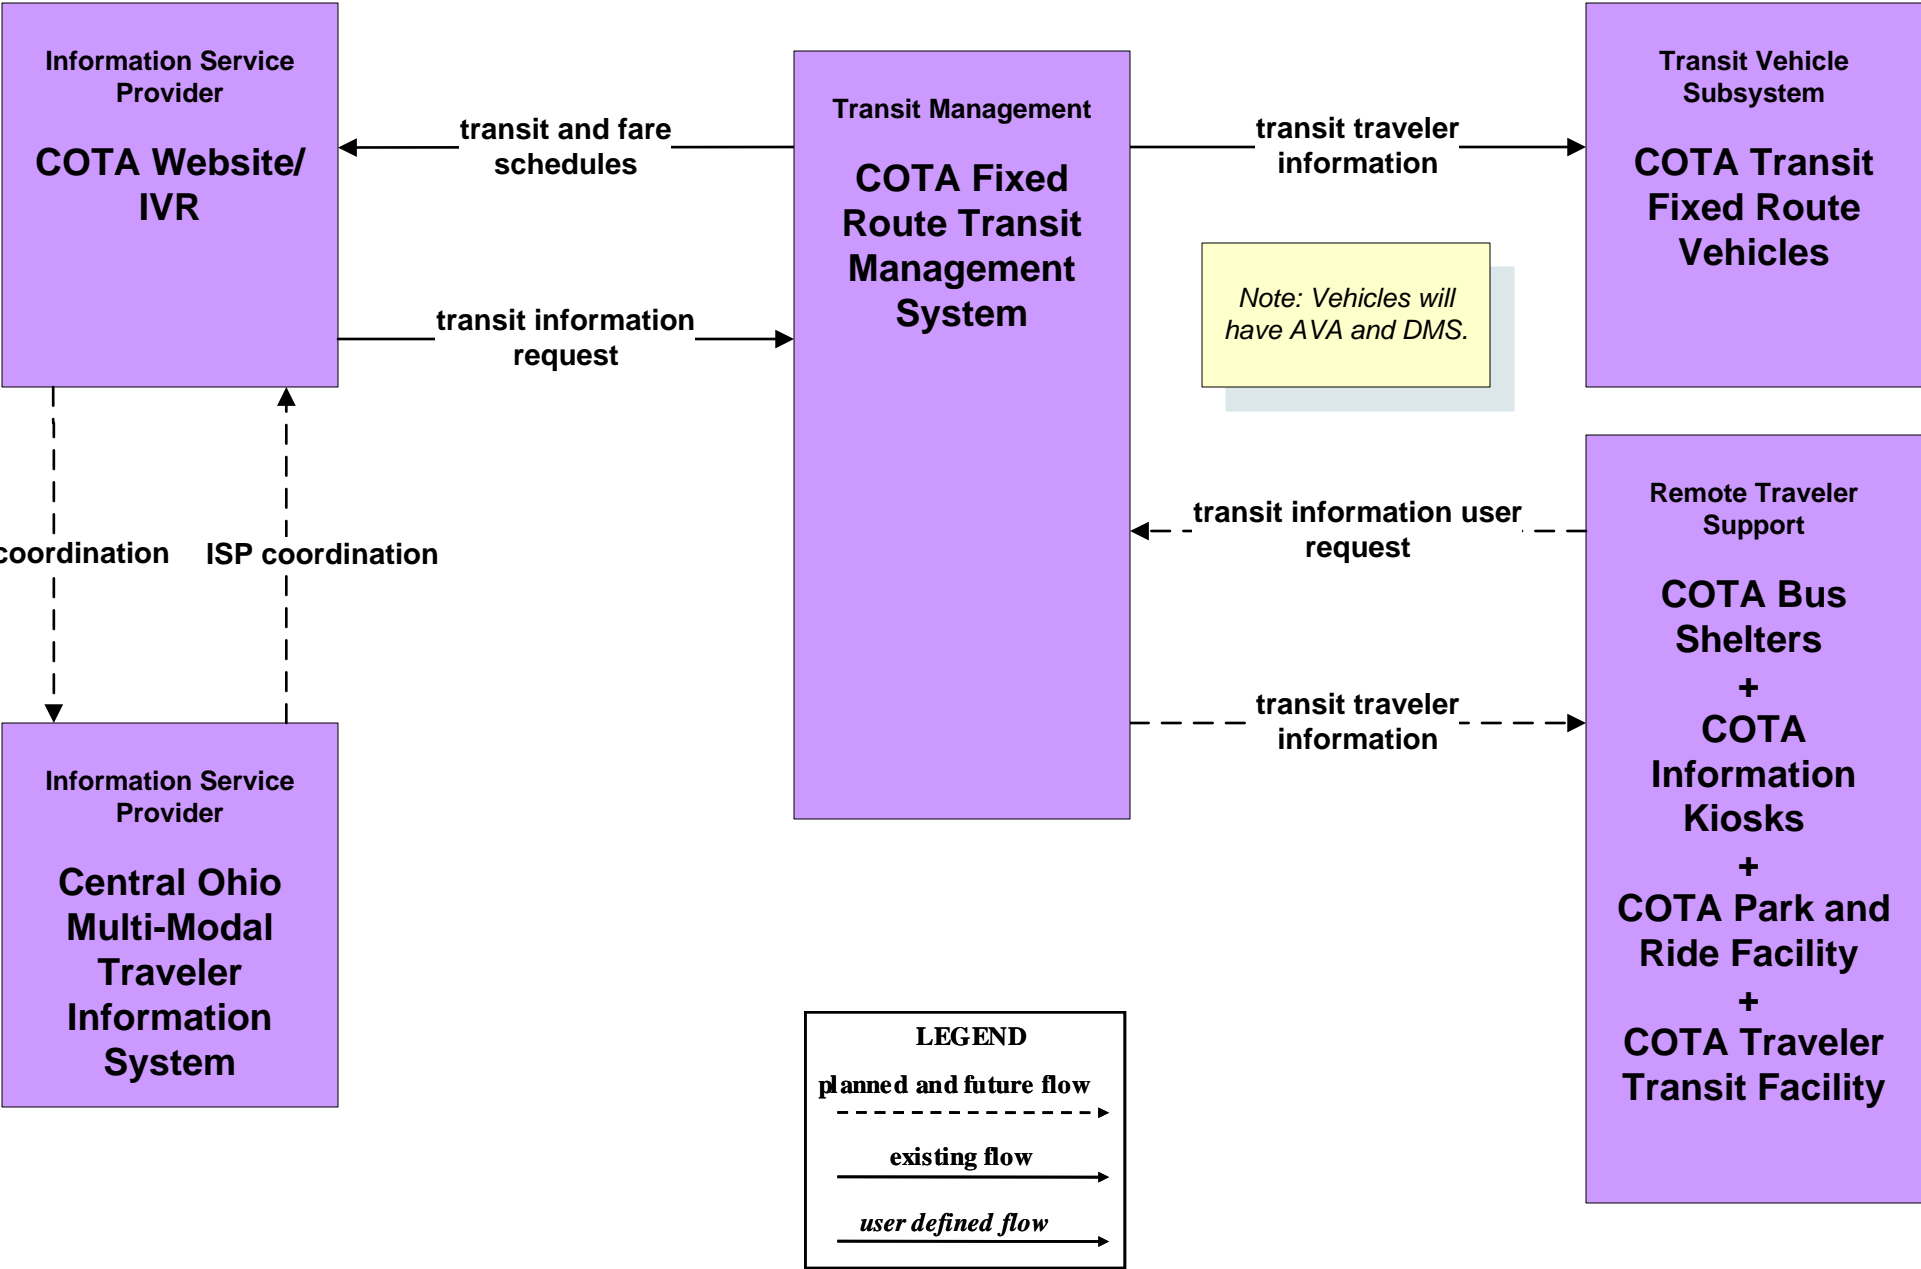

**AD1 - ITS Data Mart
Air Quality Data**

Archived Data Users include:

- *Federal Highway Administration*
- *Transportation Planners*

AD2 - ITS Data Warehouse Traffic Data - Region

**AD3 - ITS Virtual Data Warehouse
MORPC Regional Online Dataport**

**APTS08 - Transit Traveler Information
COTA**

**ATIS01 - Broadcast Traveler Information
Central Ohio Multi-Modal Traveler Information System**

ATMS11 - Emissions Monitoring and Management
Ohio Environmental Protection Agency

**EM06 - Wide Area Alert
Franklin County EOC (1 of 2)**

**EM06 - Wide Area Alert
County EOCs (1 of 2)**

EM10 - Disaster Traveler Information County EOCs