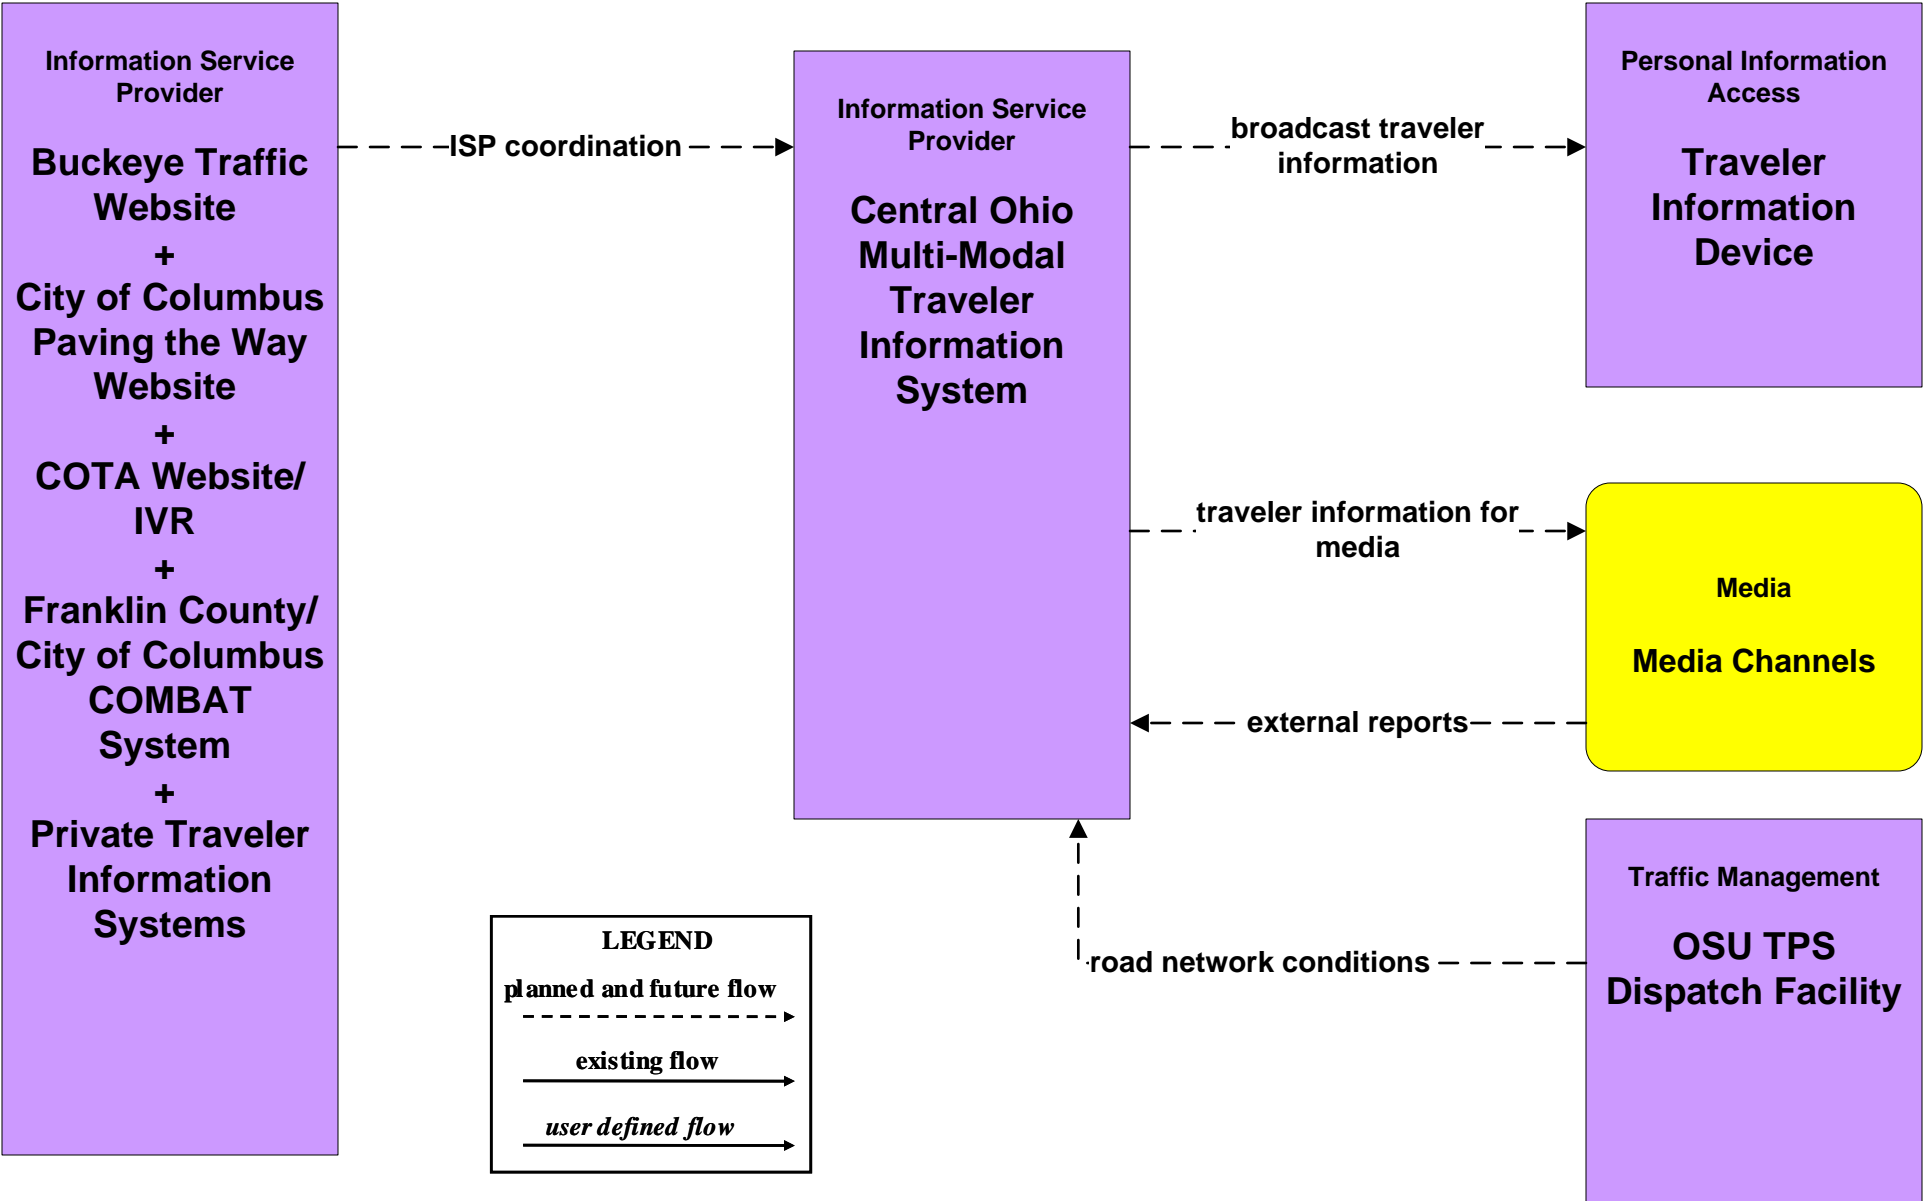

**AD1 - ITS Data Mart
Air Quality Data**

Archived Data Users include:

- *Federal Highway Administration*
- *Transportation Planners*

AD2 - ITS Data Warehouse Traffic Data - Region

**AD3 - ITS Virtual Data Warehouse
MORPC Regional Online Dataport**

**APTS08 - Transit Traveler Information
COTA**

**ATIS01 - Broadcast Traveler Information
Central Ohio Multi-Modal Traveler Information System**

ATMS11 - Emissions Monitoring and Management
Ohio Environmental Protection Agency

**EM06 - Wide Area Alert
Franklin County EOC (1 of 2)**

**EM06 - Wide Area Alert
County EOCs (1 of 2)**

EM10 - Disaster Traveler Information County EOCs