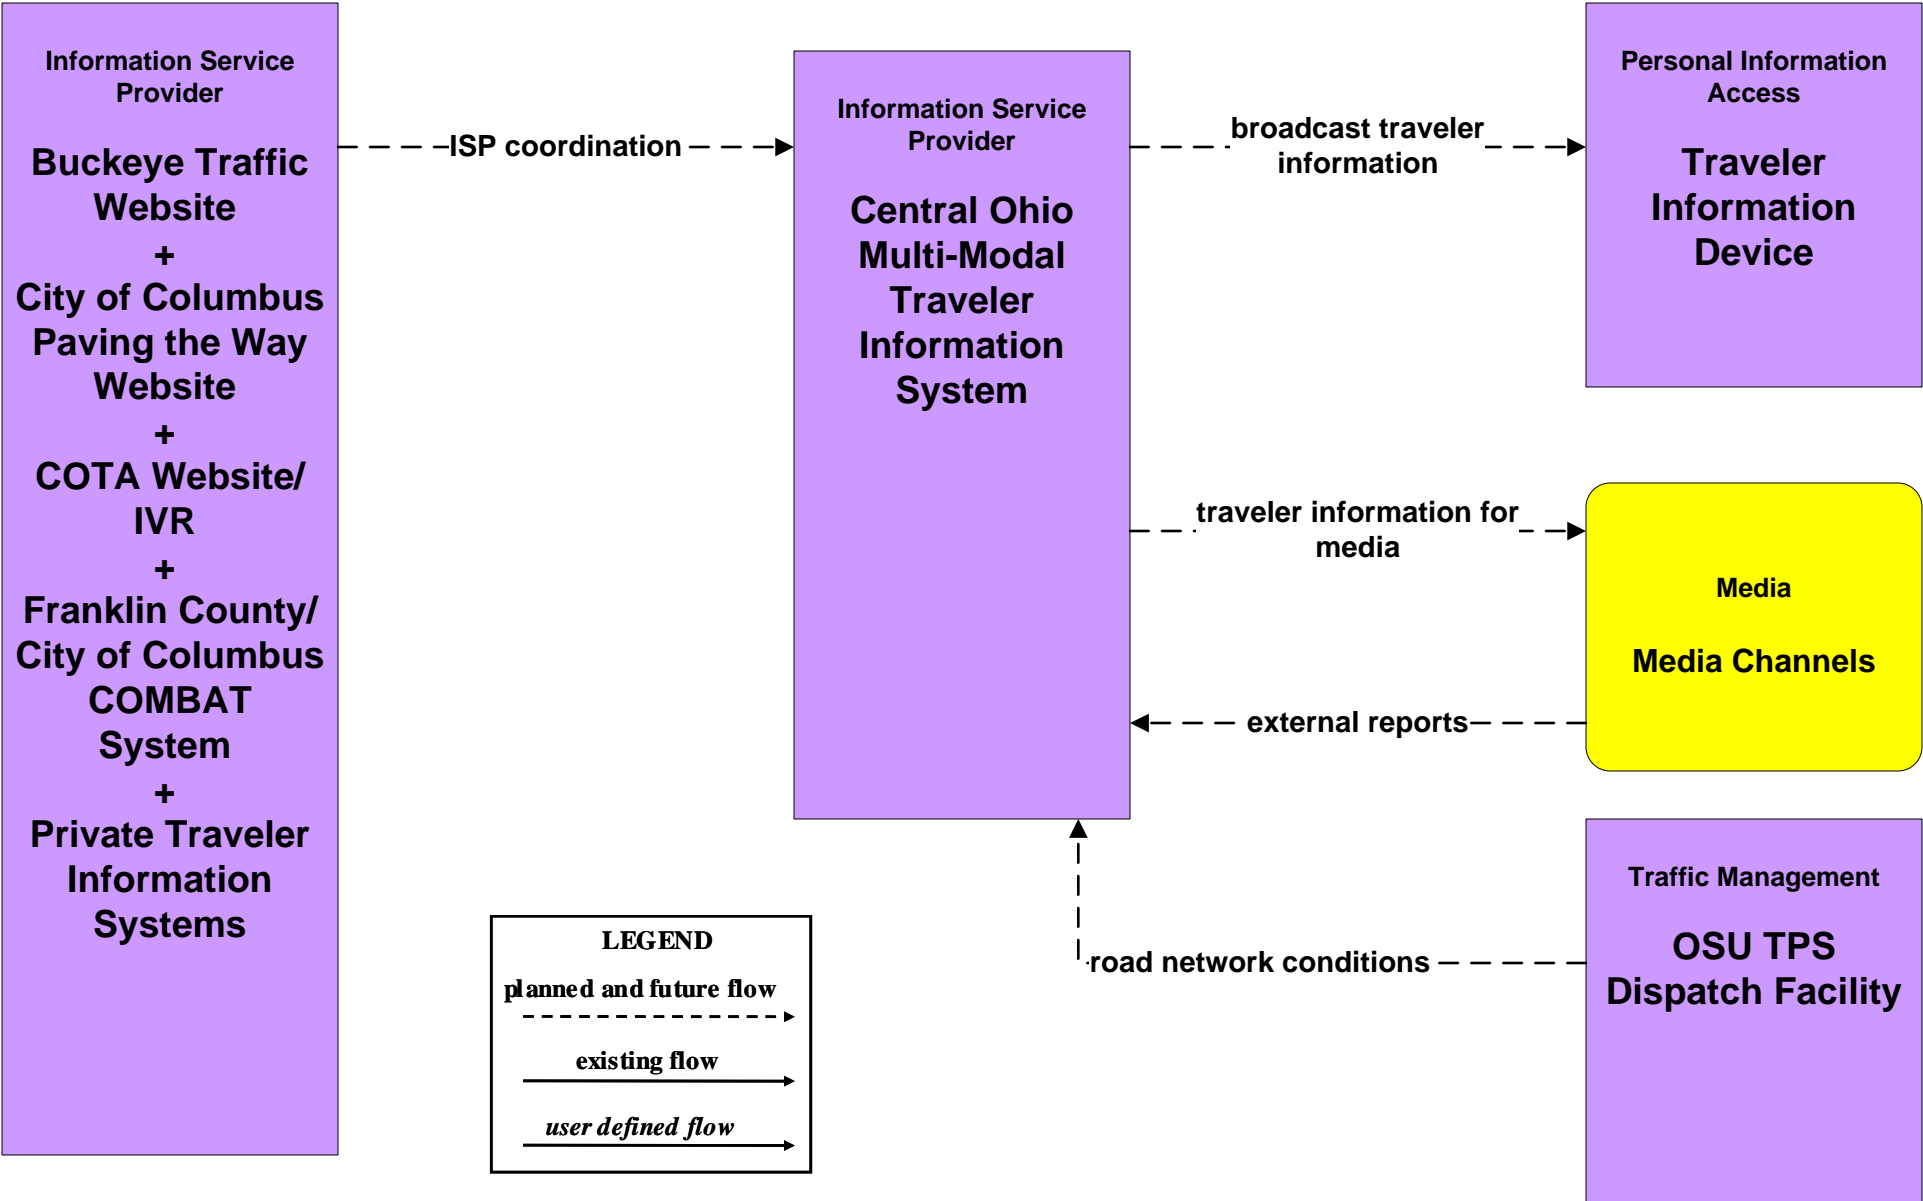

**ATIS01 - Broadcast Traveler Information
Central Ohio Multi-Modal Traveler Information System**

**MC01 - Maintenance and Construction Vehicle and Equipment Tracking
Local Counties and Municipalities**

MC03 - Road Weather Data Collection Franklin County RWIS

COMBAT vehicles collect air and pavement sensors.

**MC04 - Weather Information Processing and Distribution
COMBAT System**

MC06 - Winter Maintenance Franklin County (1 of 2)

**MC06 - Winter Maintenance
Franklin County (2 of 2)**

**MC07 - Roadway Maintenance and Construction
COMBAT System**

**MC11 - Environmental Probe Surveillance
Franklin County COMBAT System**