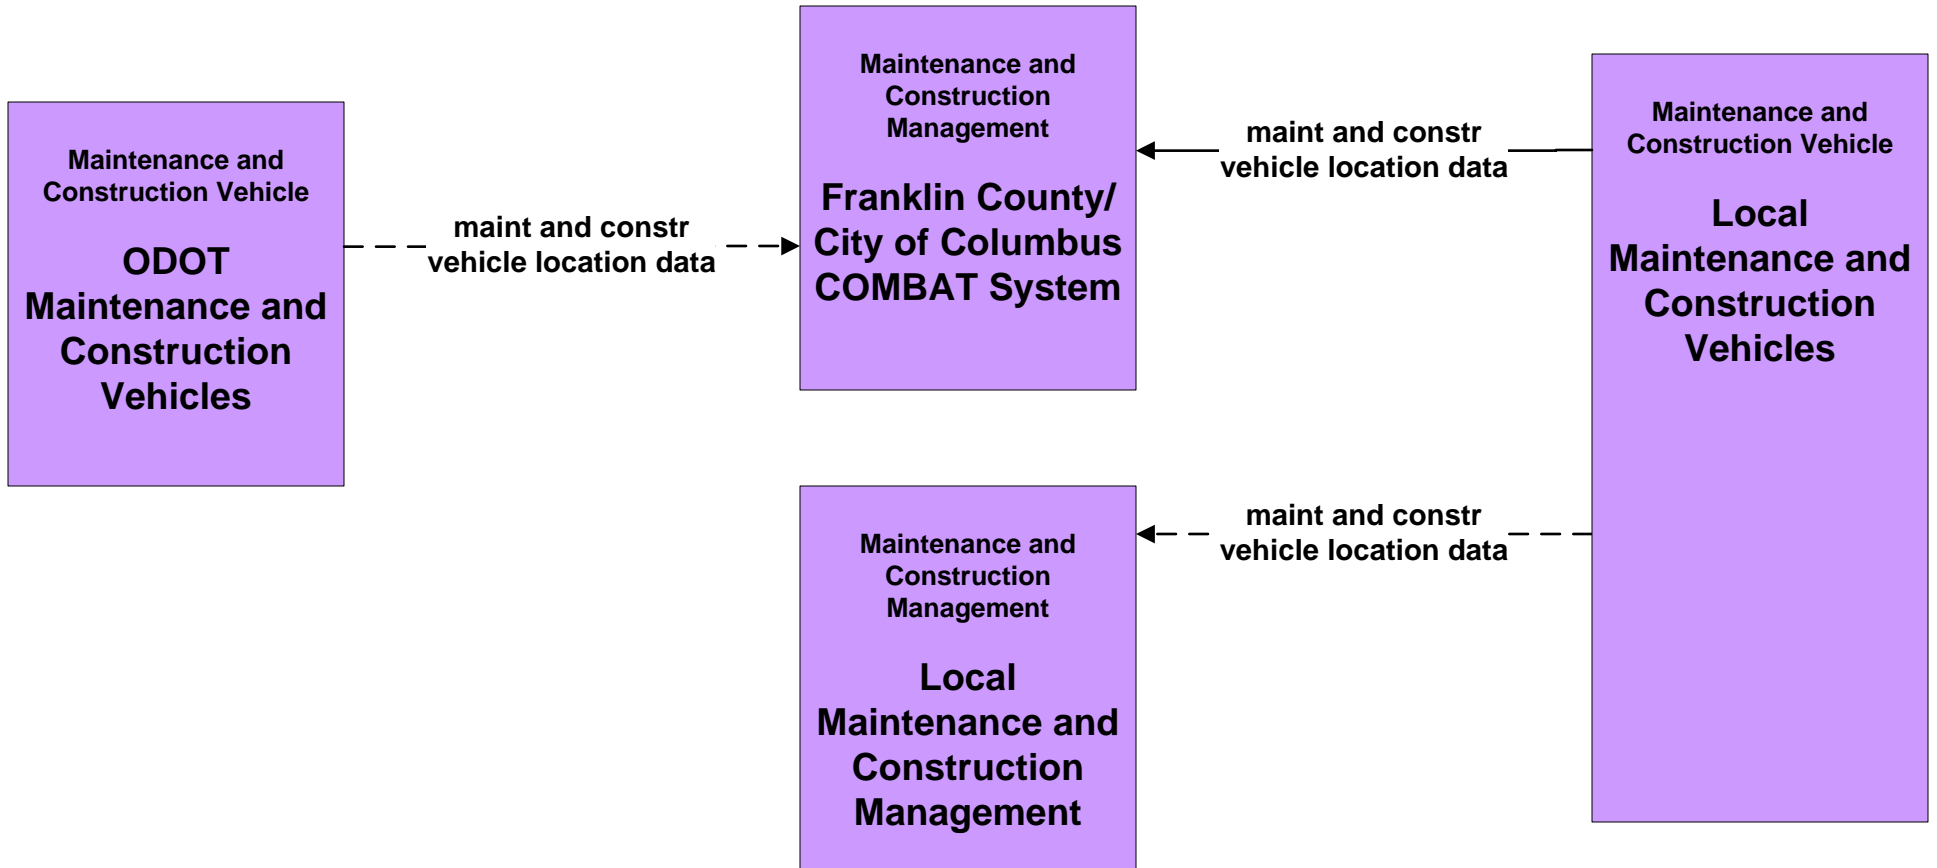

**ATIS01 - Broadcast Traveler Information
Central Ohio Multi-Modal Traveler Information System**

**MC01 - Maintenance and Construction Vehicle and Equipment Tracking
Local Counties and Municipalities**

MC03 - Road Weather Data Collection Franklin County RWIS

COMBAT vehicles collect air and pavement sensors.

**MC04 - Weather Information Processing and Distribution
COMBAT System**

MC06 - Winter Maintenance Franklin County (1 of 2)

**MC06 - Winter Maintenance
Franklin County (2 of 2)**

**MC07 - Roadway Maintenance and Construction
COMBAT System**

**MC11 - Environmental Probe Surveillance
Franklin County COMBAT System**