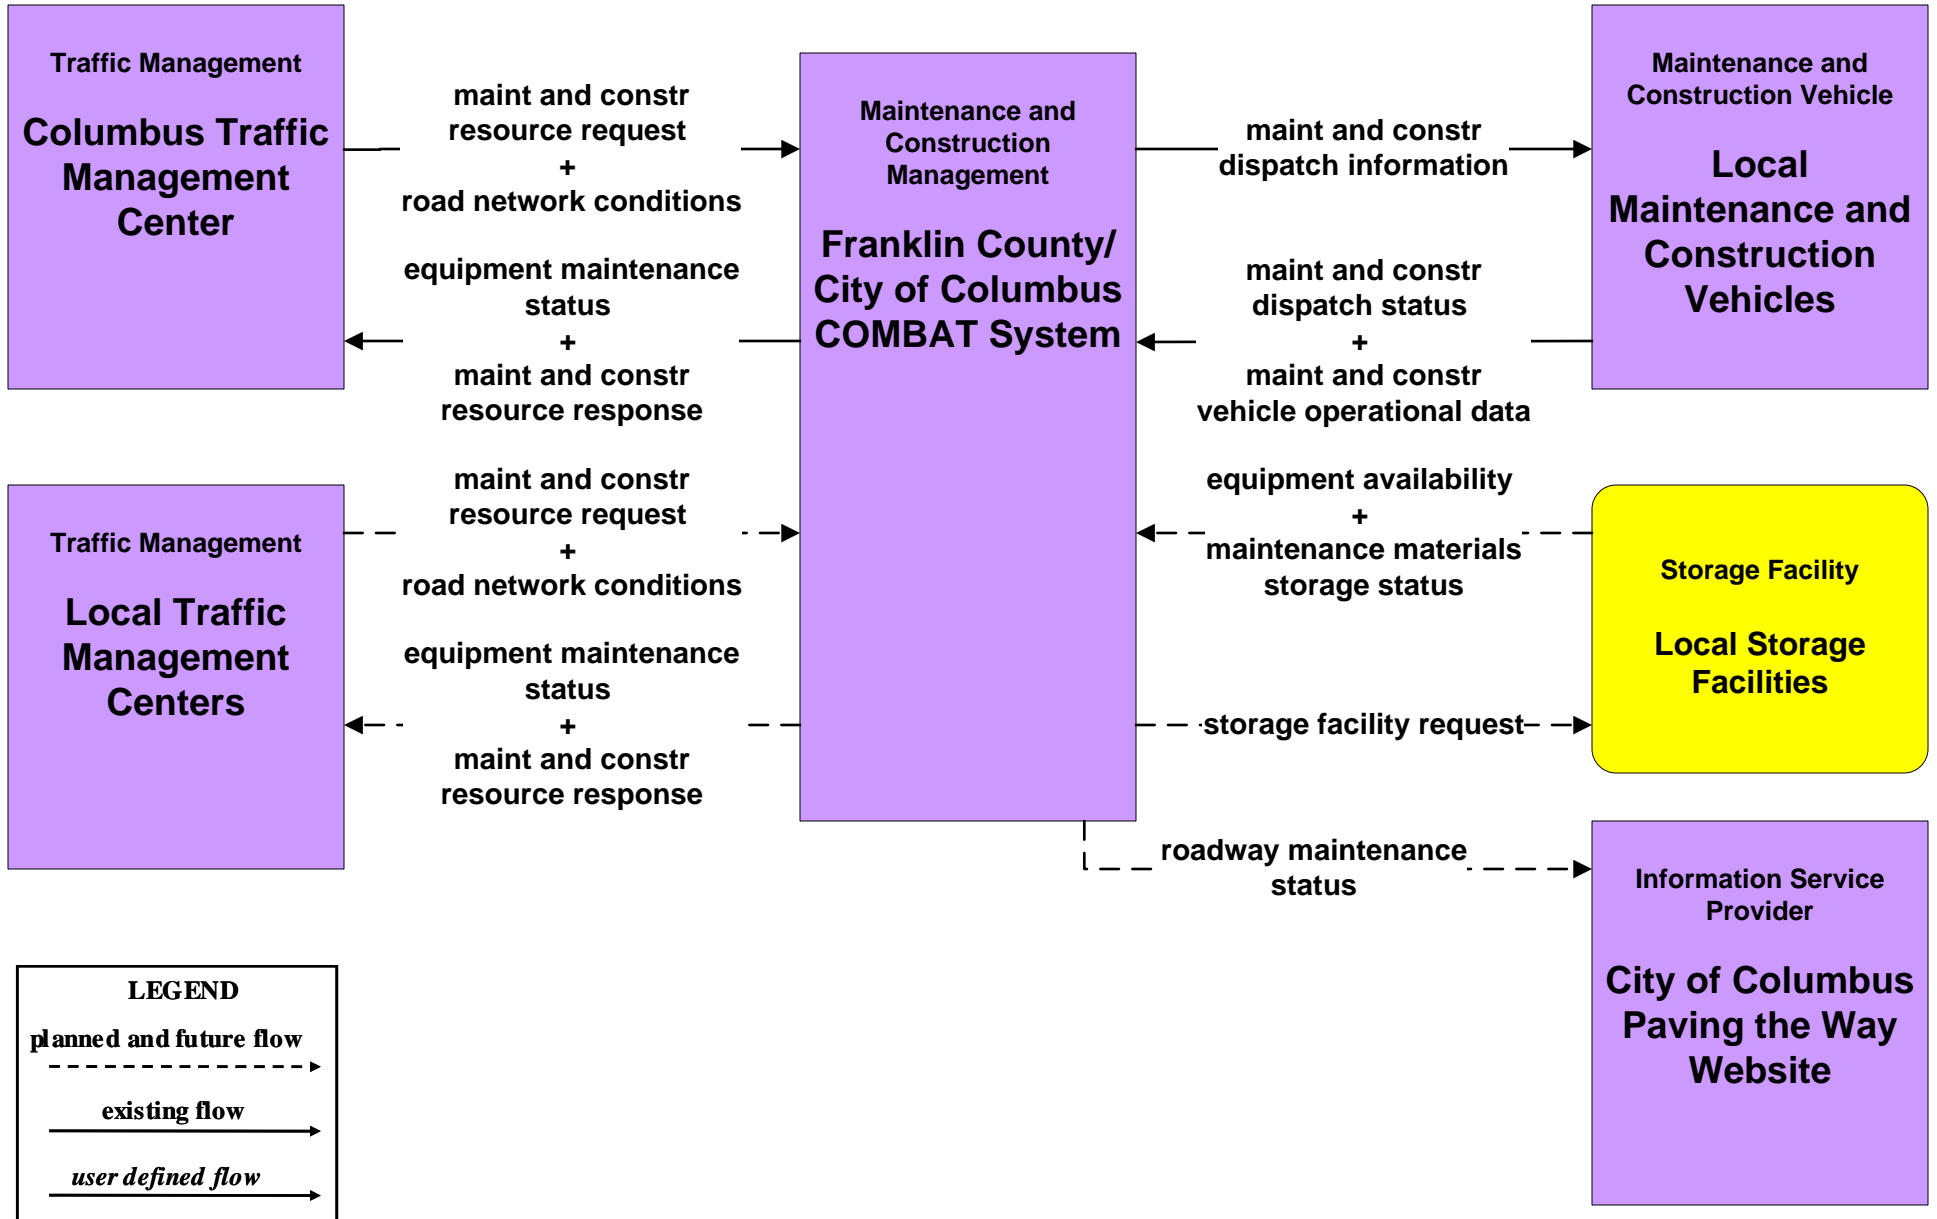

**ATIS01 - Broadcast Traveler Information
Central Ohio Multi-Modal Traveler Information System**

**MC01 - Maintenance and Construction Vehicle and Equipment Tracking
Local Counties and Municipalities**

MC03 - Road Weather Data Collection Franklin County RWIS

COMBAT vehicles collect air and pavement sensors.

**MC04 - Weather Information Processing and Distribution
COMBAT System**

MC06 - Winter Maintenance Franklin County (1 of 2)

**MC06 - Winter Maintenance
Franklin County (2 of 2)**

**MC07 - Roadway Maintenance and Construction
COMBAT System**

**MC11 - Environmental Probe Surveillance
Franklin County COMBAT System**