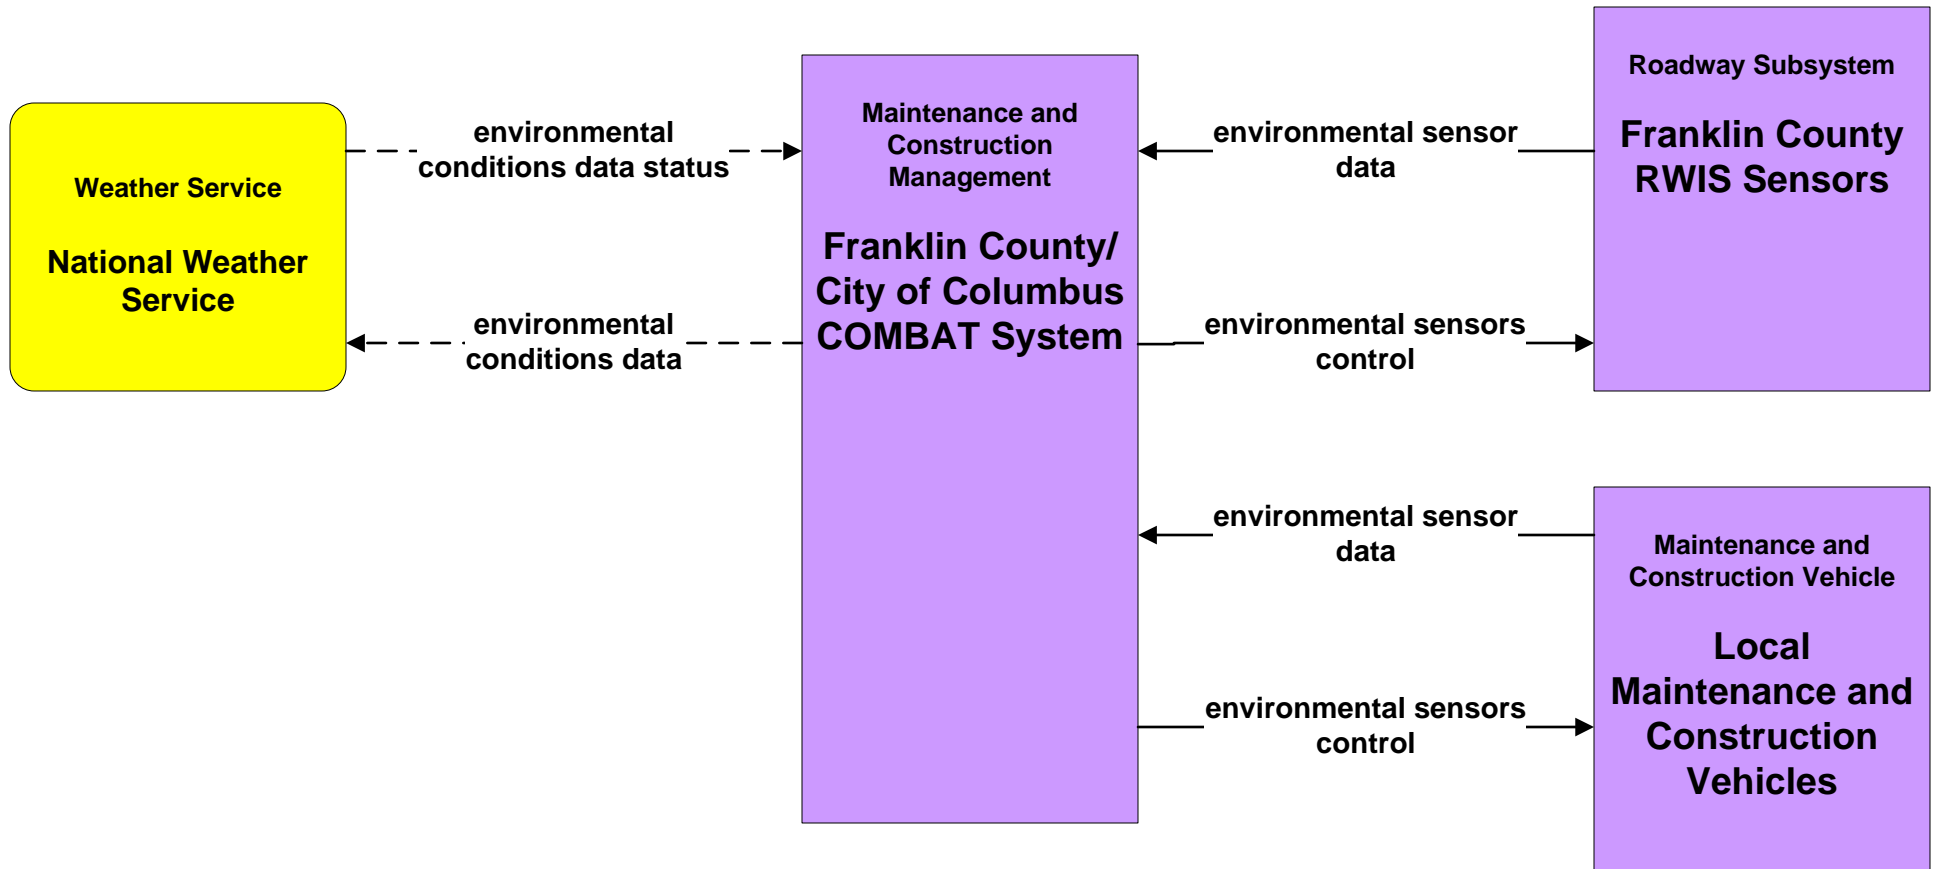

**ATIS01 - Broadcast Traveler Information
Central Ohio Multi-Modal Traveler Information System**

**MC01 - Maintenance and Construction Vehicle and Equipment Tracking
Local Counties and Municipalities**

MC03 - Road Weather Data Collection Franklin County RWIS

COMBAT vehicles collect air and pavement sensors.

**MC04 - Weather Information Processing and Distribution
COMBAT System**

MC06 - Winter Maintenance Franklin County (1 of 2)

**MC06 - Winter Maintenance
Franklin County (2 of 2)**

**MC07 - Roadway Maintenance and Construction
COMBAT System**

**MC11 - Environmental Probe Surveillance
Franklin County COMBAT System**