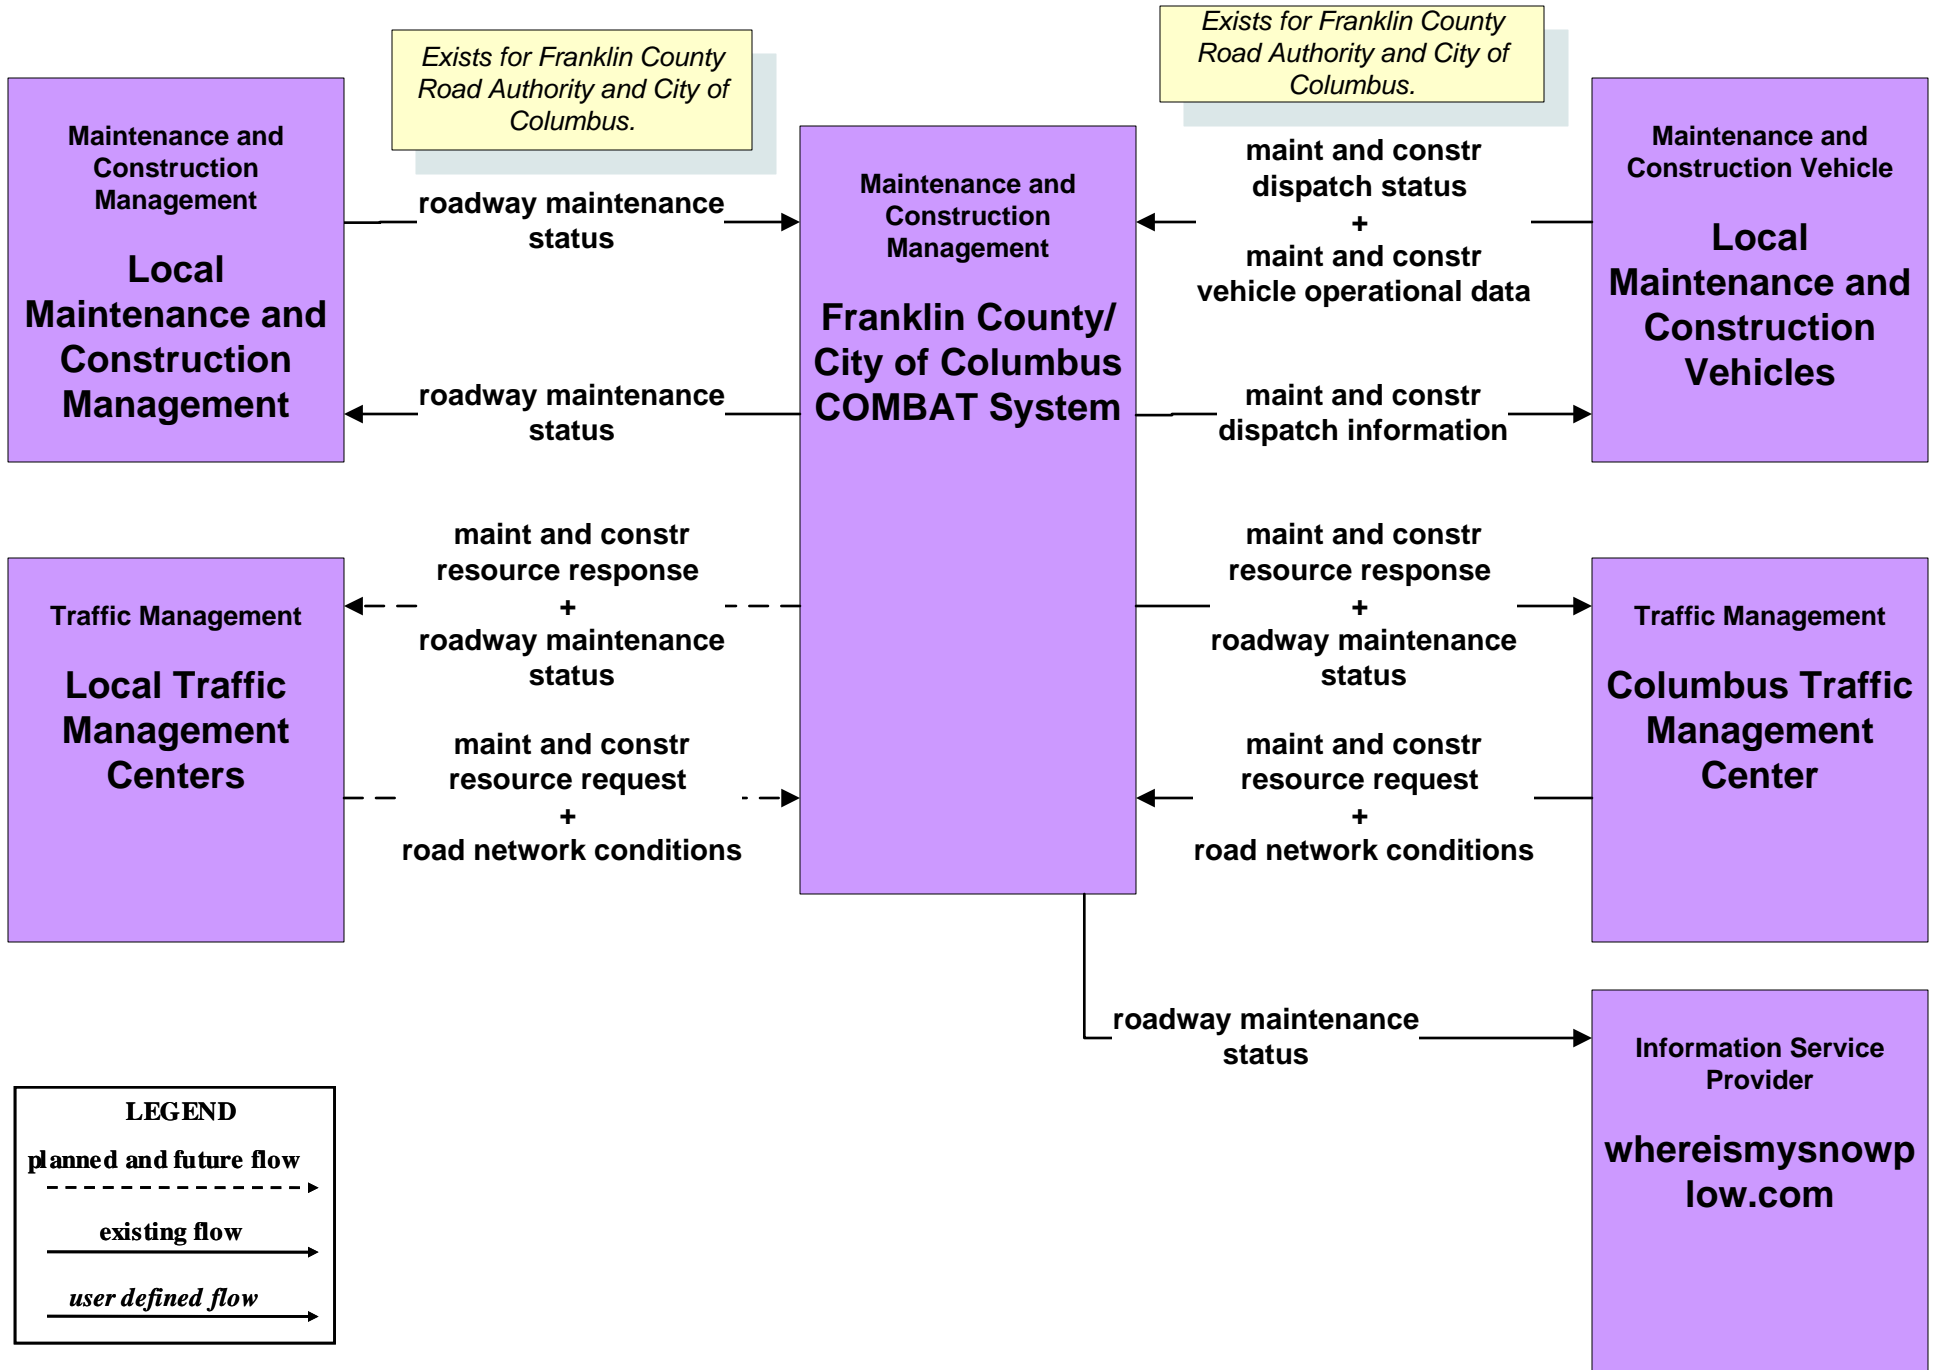

**ATIS01 - Broadcast Traveler Information
Central Ohio Multi-Modal Traveler Information System**

**MC01 - Maintenance and Construction Vehicle and Equipment Tracking
Local Counties and Municipalities**

MC03 - Road Weather Data Collection Franklin County RWIS

COMBAT vehicles collect air and pavement sensors.

**MC04 - Weather Information Processing and Distribution
COMBAT System**

MC06 - Winter Maintenance Franklin County (1 of 2)

**MC06 - Winter Maintenance
Franklin County (2 of 2)**

**MC07 - Roadway Maintenance and Construction
COMBAT System**

**MC11 - Environmental Probe Surveillance
Franklin County COMBAT System**