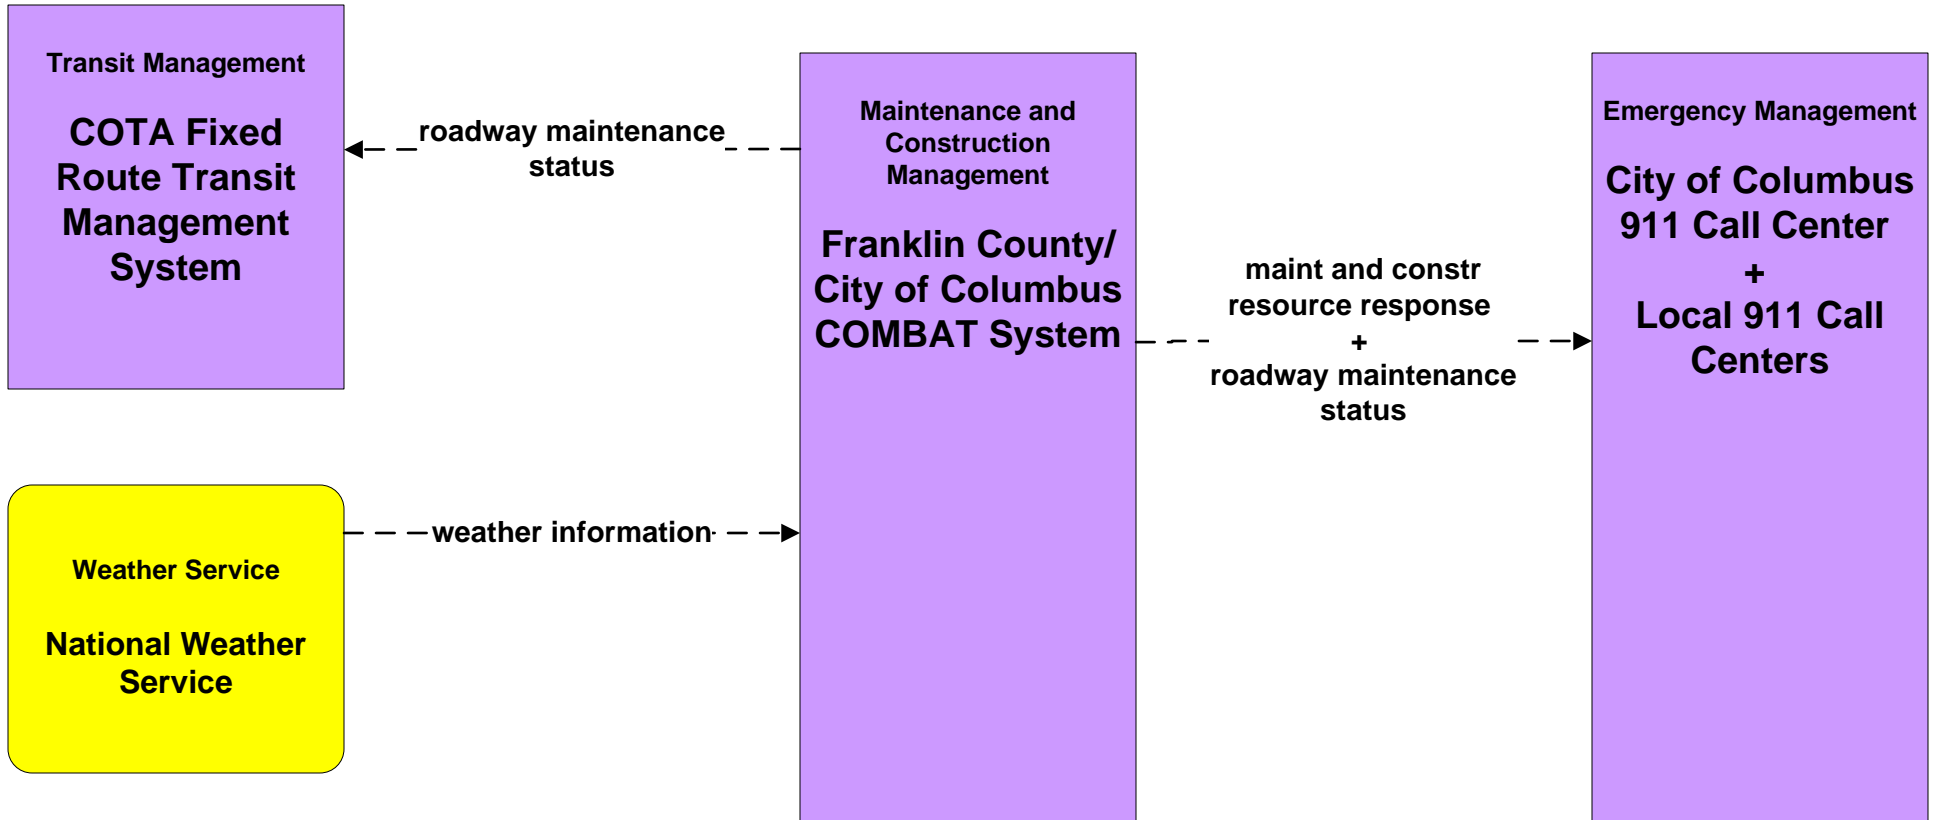

**ATIS01 - Broadcast Traveler Information
Central Ohio Multi-Modal Traveler Information System**

**MC01 - Maintenance and Construction Vehicle and Equipment Tracking
Local Counties and Municipalities**

MC03 - Road Weather Data Collection Franklin County RWIS

COMBAT vehicles collect air and pavement sensors.

**MC04 - Weather Information Processing and Distribution
COMBAT System**

MC06 - Winter Maintenance Franklin County (1 of 2)

**MC06 - Winter Maintenance
Franklin County (2 of 2)**

**MC07 - Roadway Maintenance and Construction
COMBAT System**

**MC11 - Environmental Probe Surveillance
Franklin County COMBAT System**