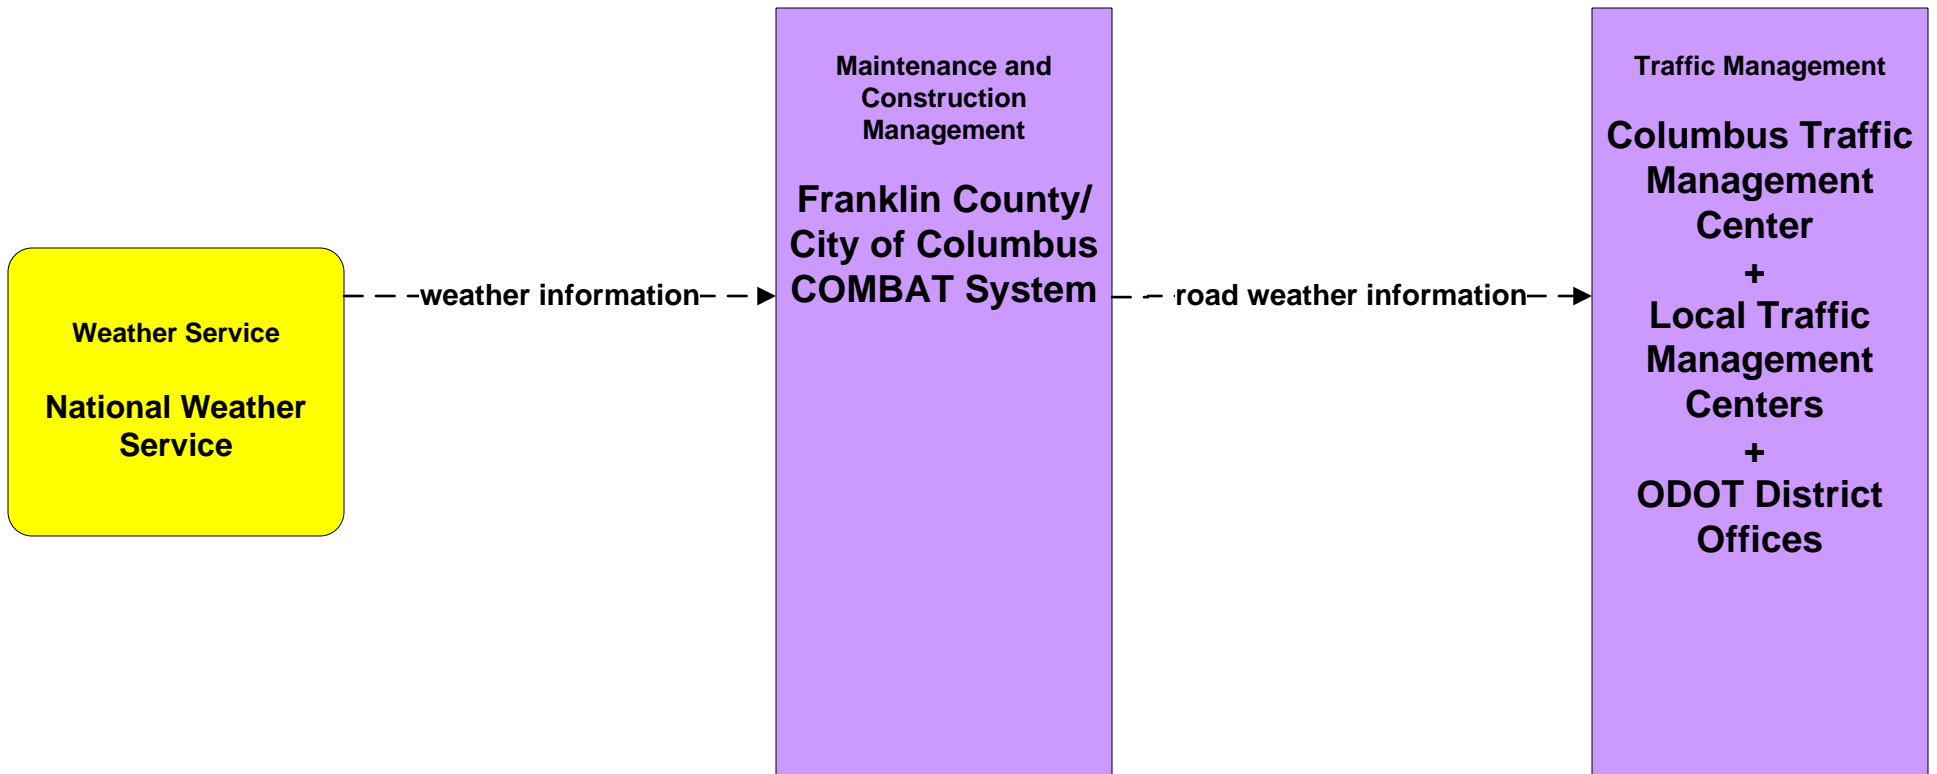

**ATIS01 - Broadcast Traveler Information
Central Ohio Multi-Modal Traveler Information System**

**MC01 - Maintenance and Construction Vehicle and Equipment Tracking
Local Counties and Municipalities**

MC03 - Road Weather Data Collection Franklin County RWIS

COMBAT vehicles collect air and pavement sensors.

**MC04 - Weather Information Processing and Distribution
COMBAT System**

MC06 - Winter Maintenance Franklin County (1 of 2)