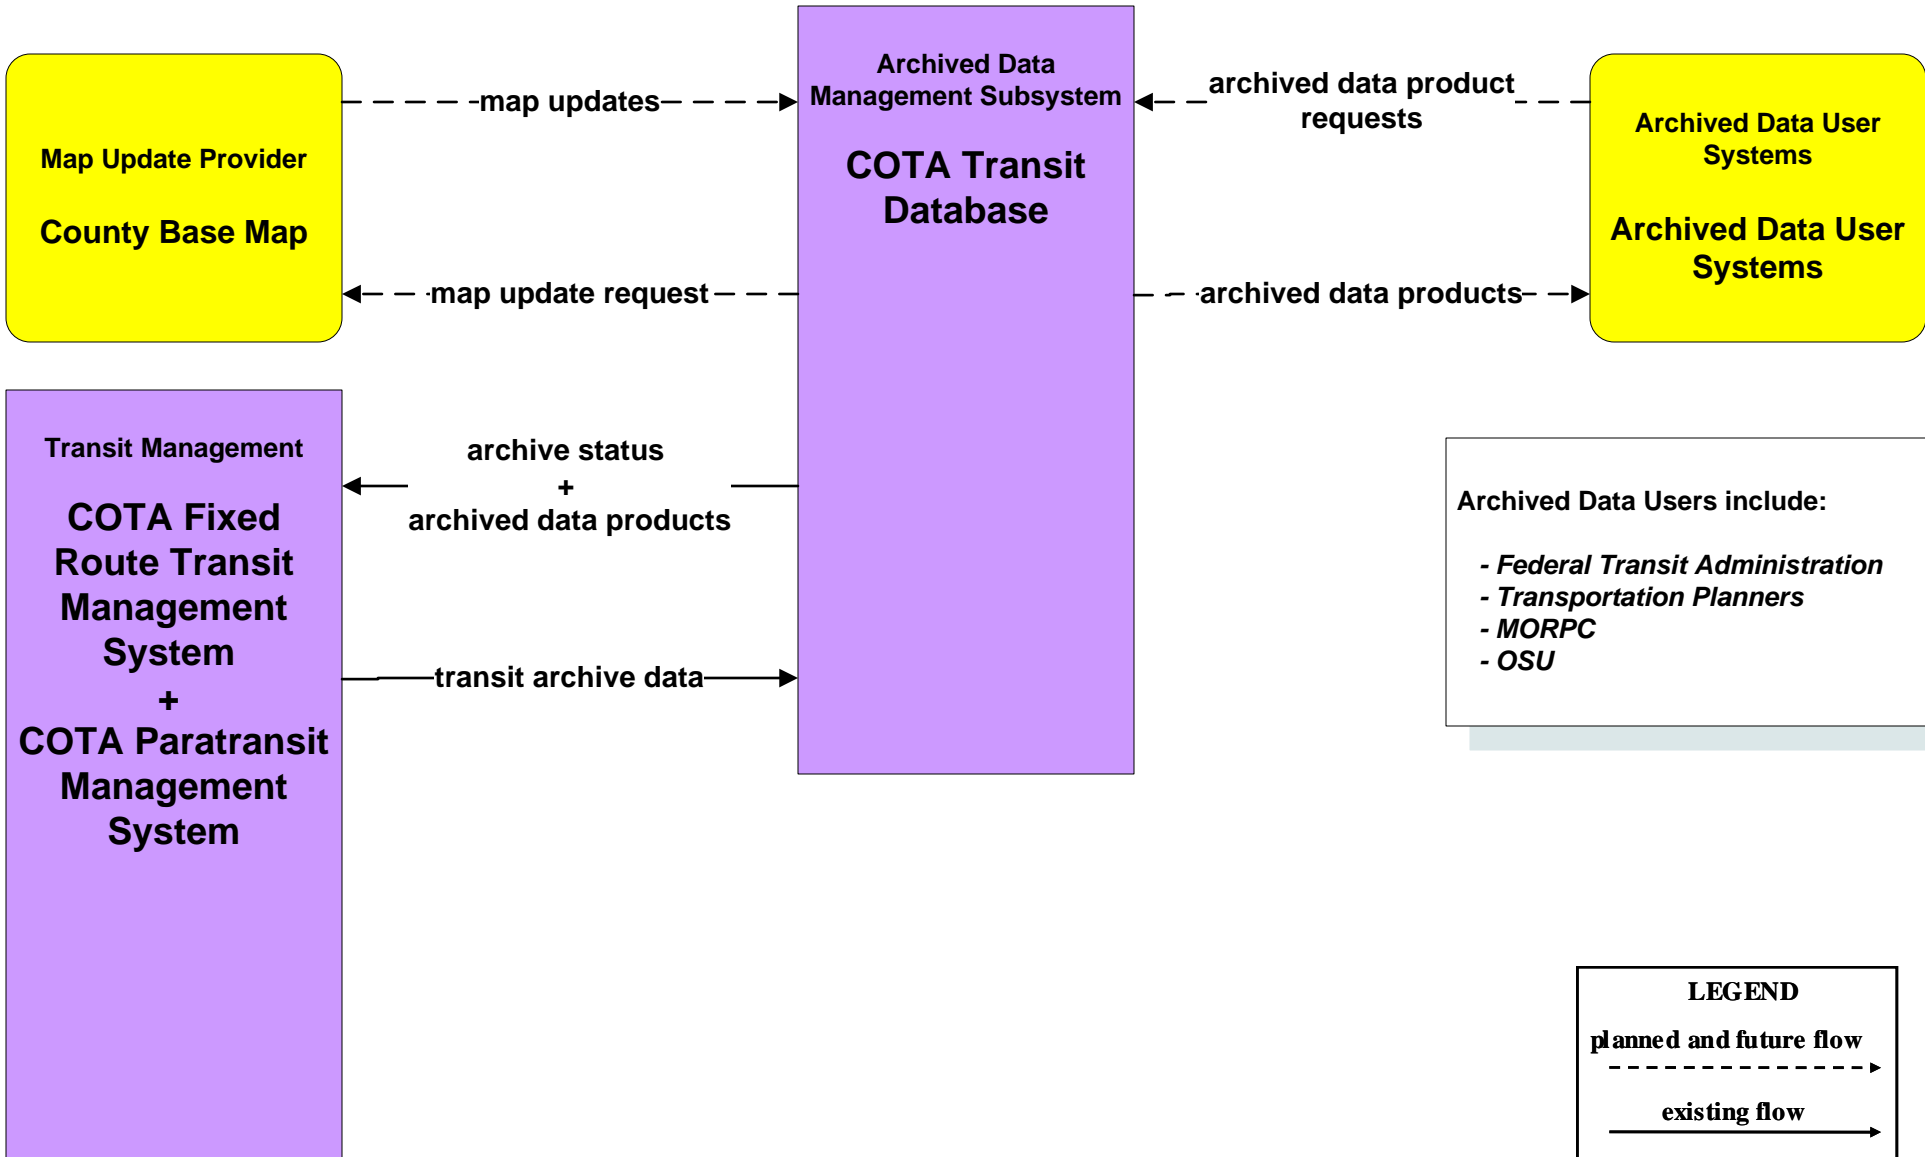

**AD1 - ITS Data Mart
Traffic Data - Region**

- Archived Data Users include:**
- *Federal Highway Administration*
 - *Transportation Planners*
 - *Ohio State University*

**AD1 - ITS Data Mart
COTA Transit Database**

- Archived Data Users include:**
- *Federal Transit Administration*
 - *Transportation Planners*
 - *MORPC*
 - *OSU*

AD2 - ITS Data Warehouse Traffic Data - Region