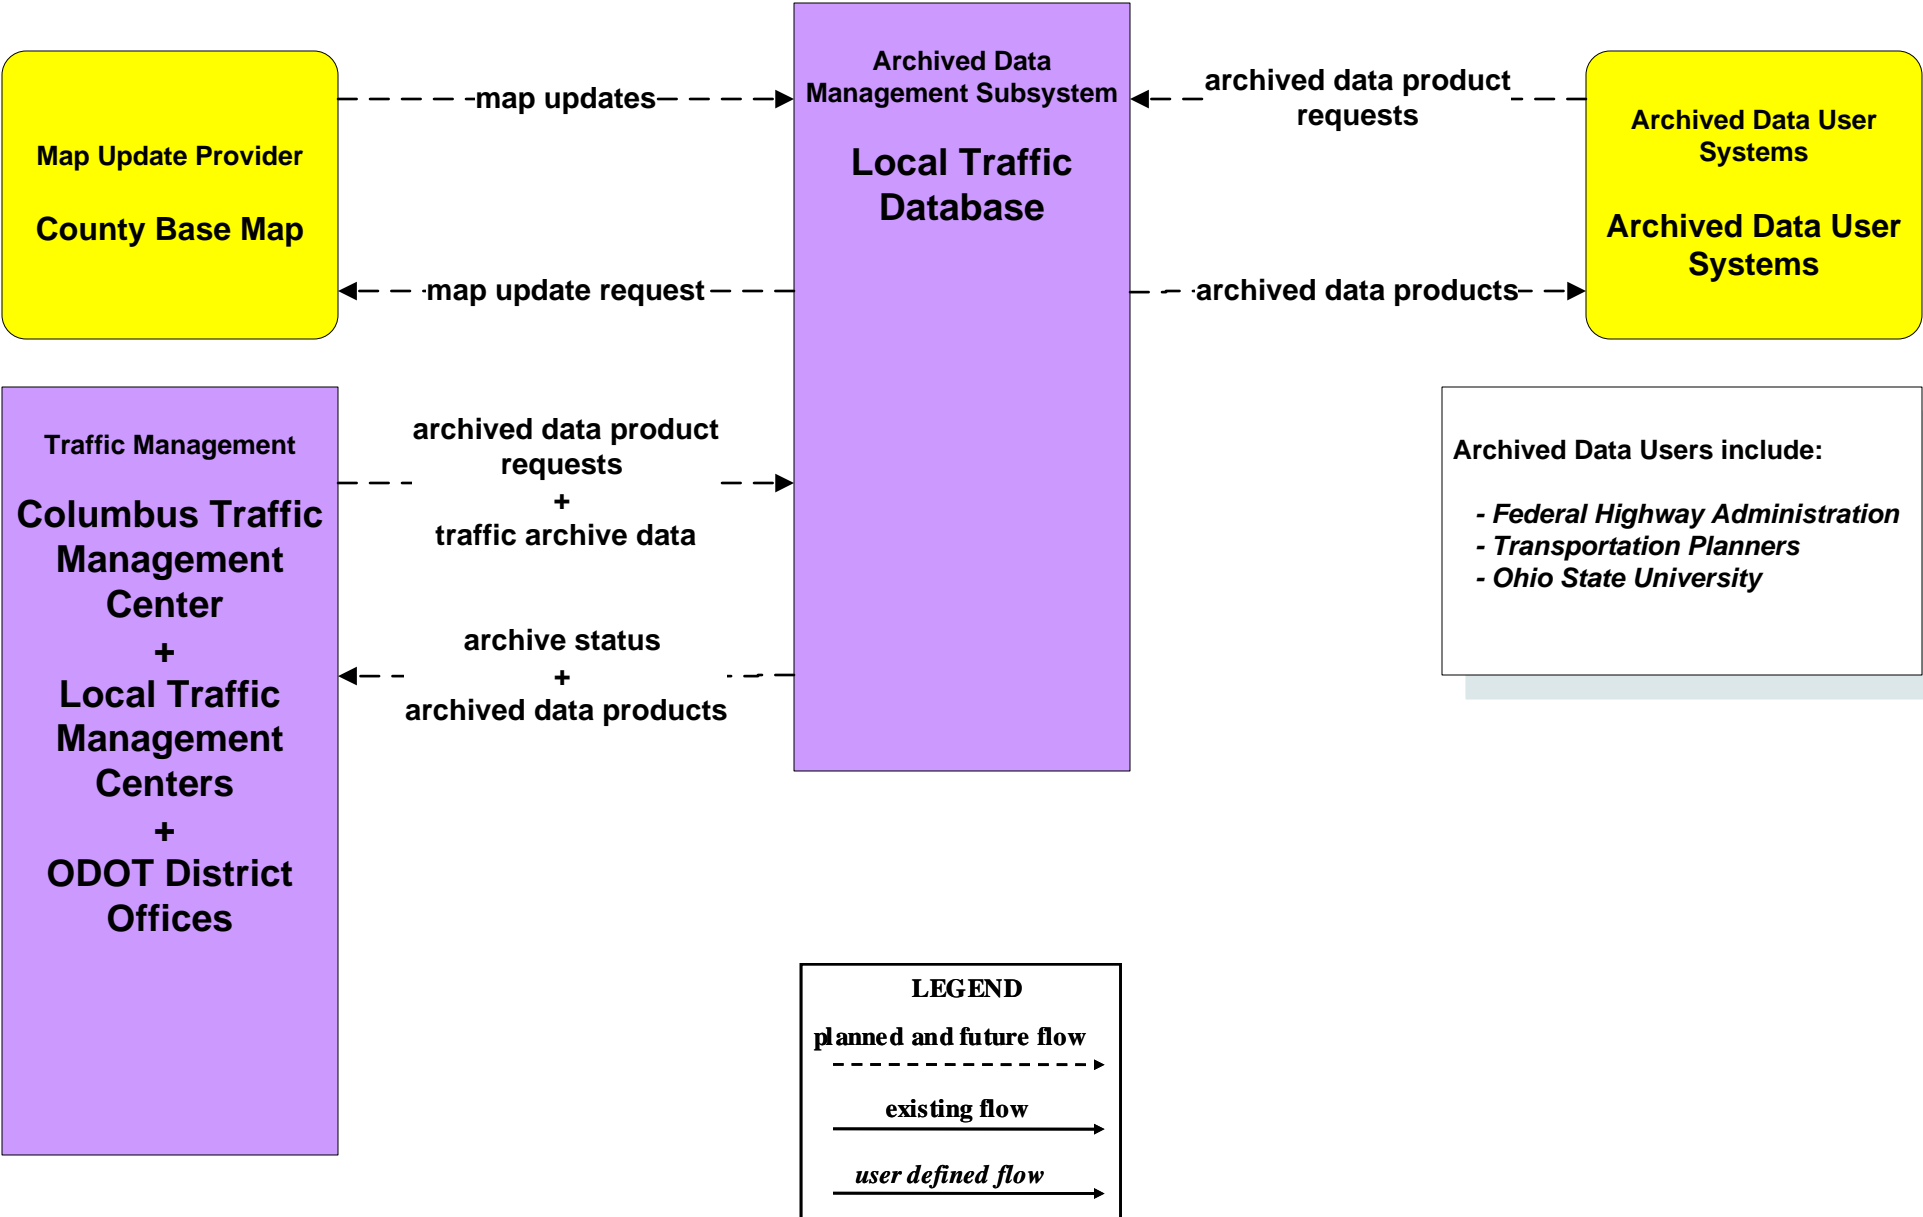

**AD1 - ITS Data Mart
Traffic Data - Region**

- Archived Data Users include:**
- *Federal Highway Administration*
 - *Transportation Planners*
 - *Ohio State University*

**AD1 - ITS Data Mart
COTA Transit Database**

- Archived Data Users include:**
- *Federal Transit Administration*
 - *Transportation Planners*
 - *MORPC*
 - *OSU*

AD2 - ITS Data Warehouse Traffic Data - Region