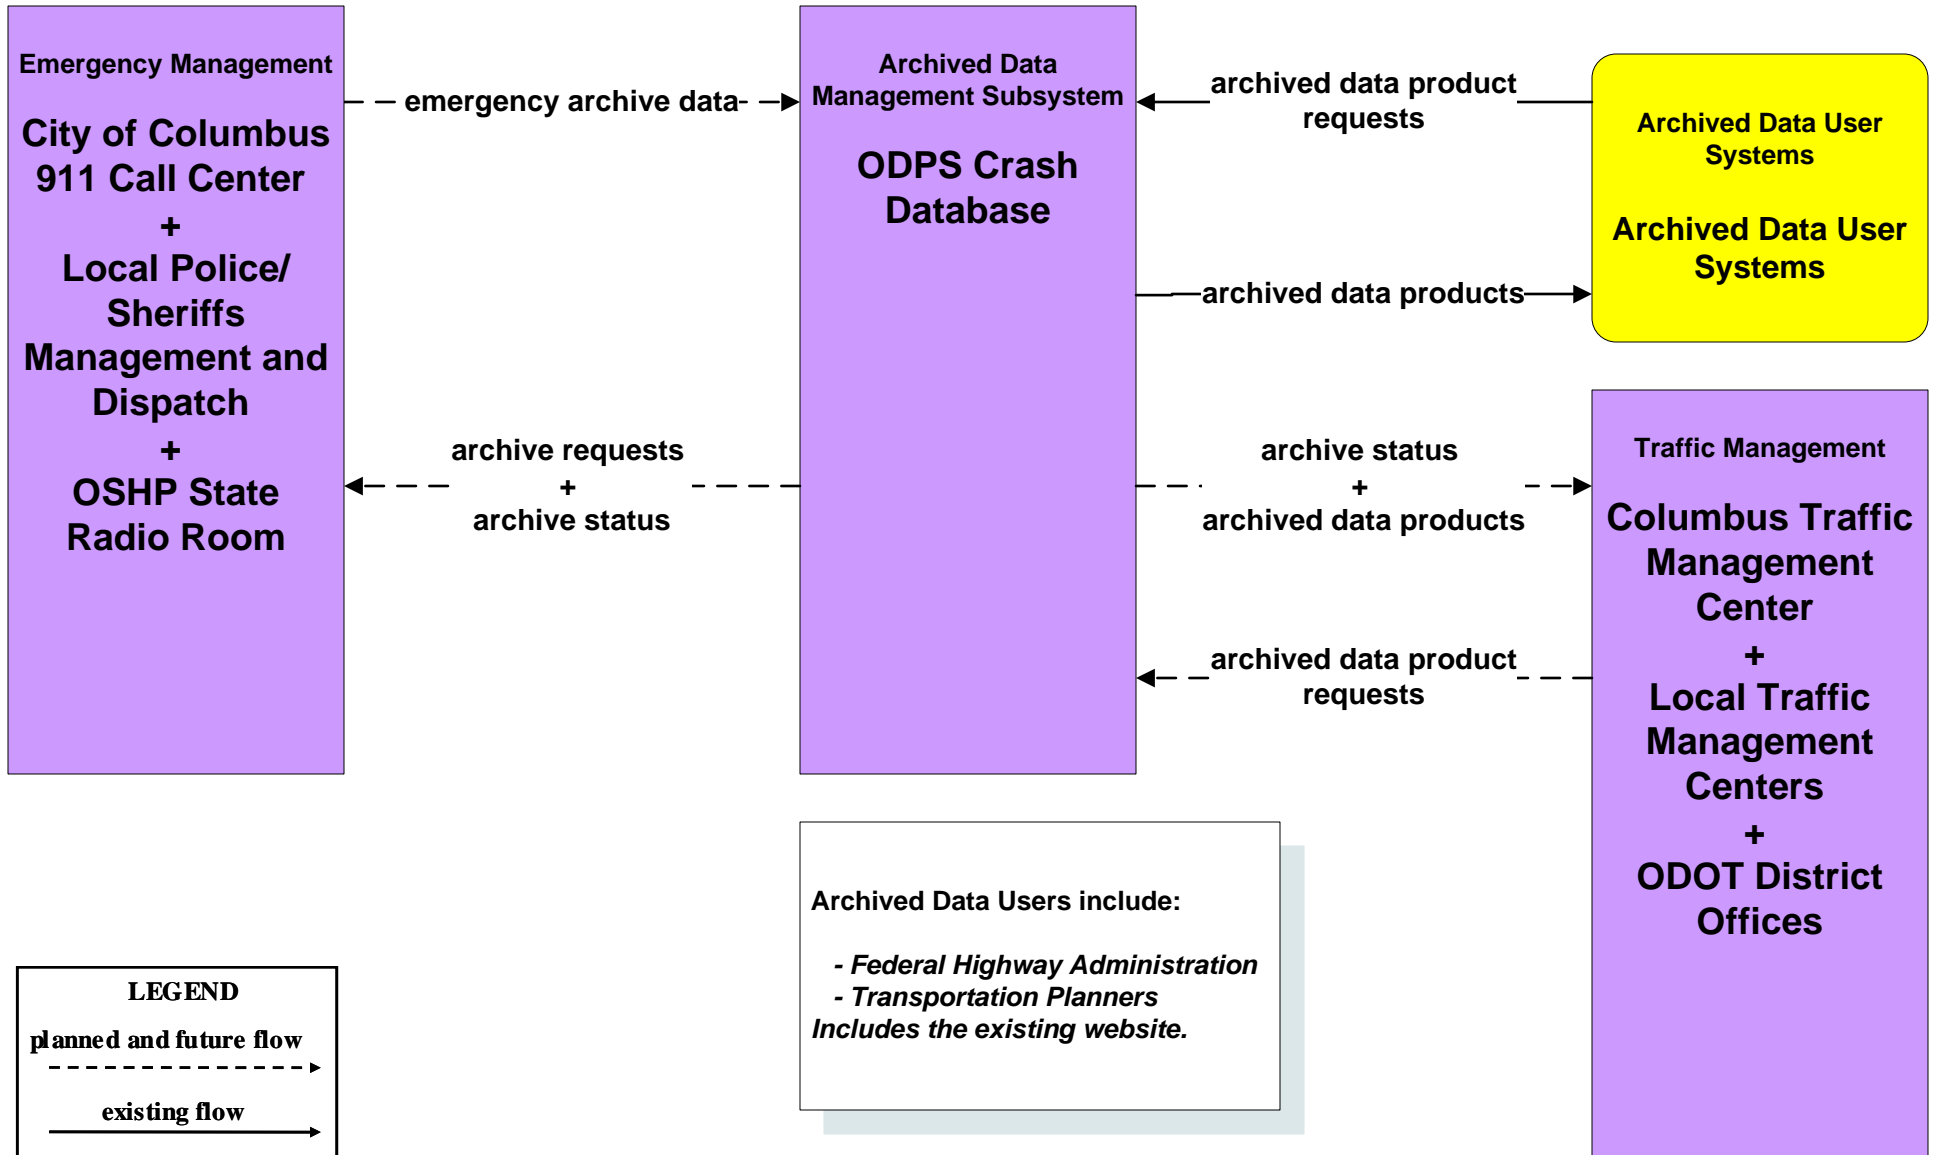

AD1 - ITS Data Mart
Ohio Department of Public Safety Crash Database

Archived Data Users include:

- *Federal Highway Administration*
- *Transportation Planners*

Includes the existing website.