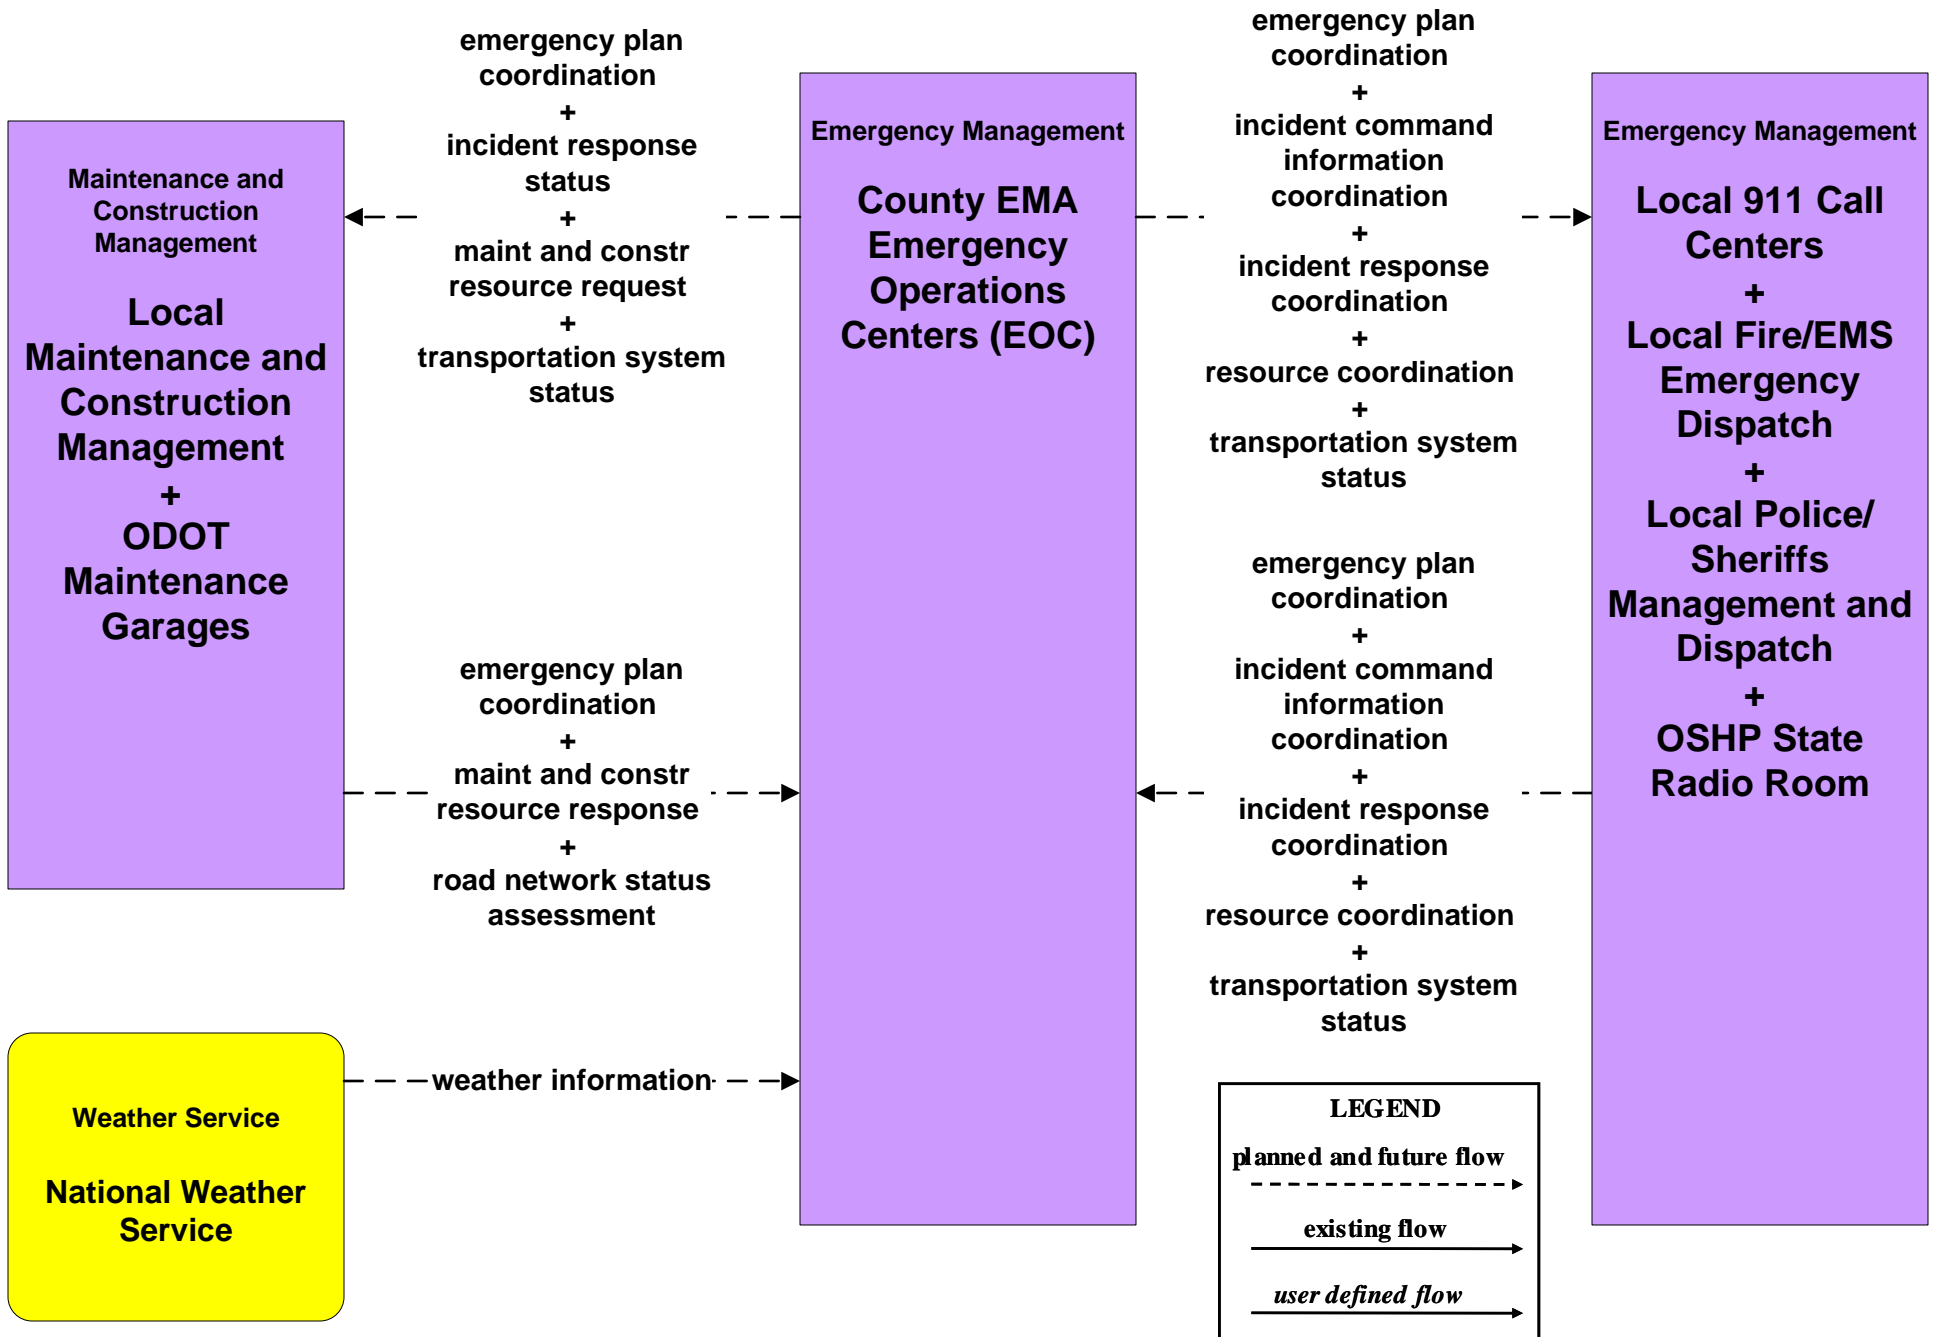

**EM06 - Wide Area Alert
City of Columbus Amber/Silver Alerts**

EM07 - Early Warning System Franklin County EOC

EM07 - Early Warning System County EOCs

**EM08 - Disaster Response and Recovery
Franklin County EOC (1 of 2)**

**EM08 - Disaster Response and Recovery
Franklin County EOC (2 of 2)**

EM08 - Disaster Response and Recovery County EOCs (1 of 2)

**EM08 - Disaster Response and Recovery
County EOCs (2 of 2)**

EM09 – Evacuation and Reentry Management Franklin County EOC