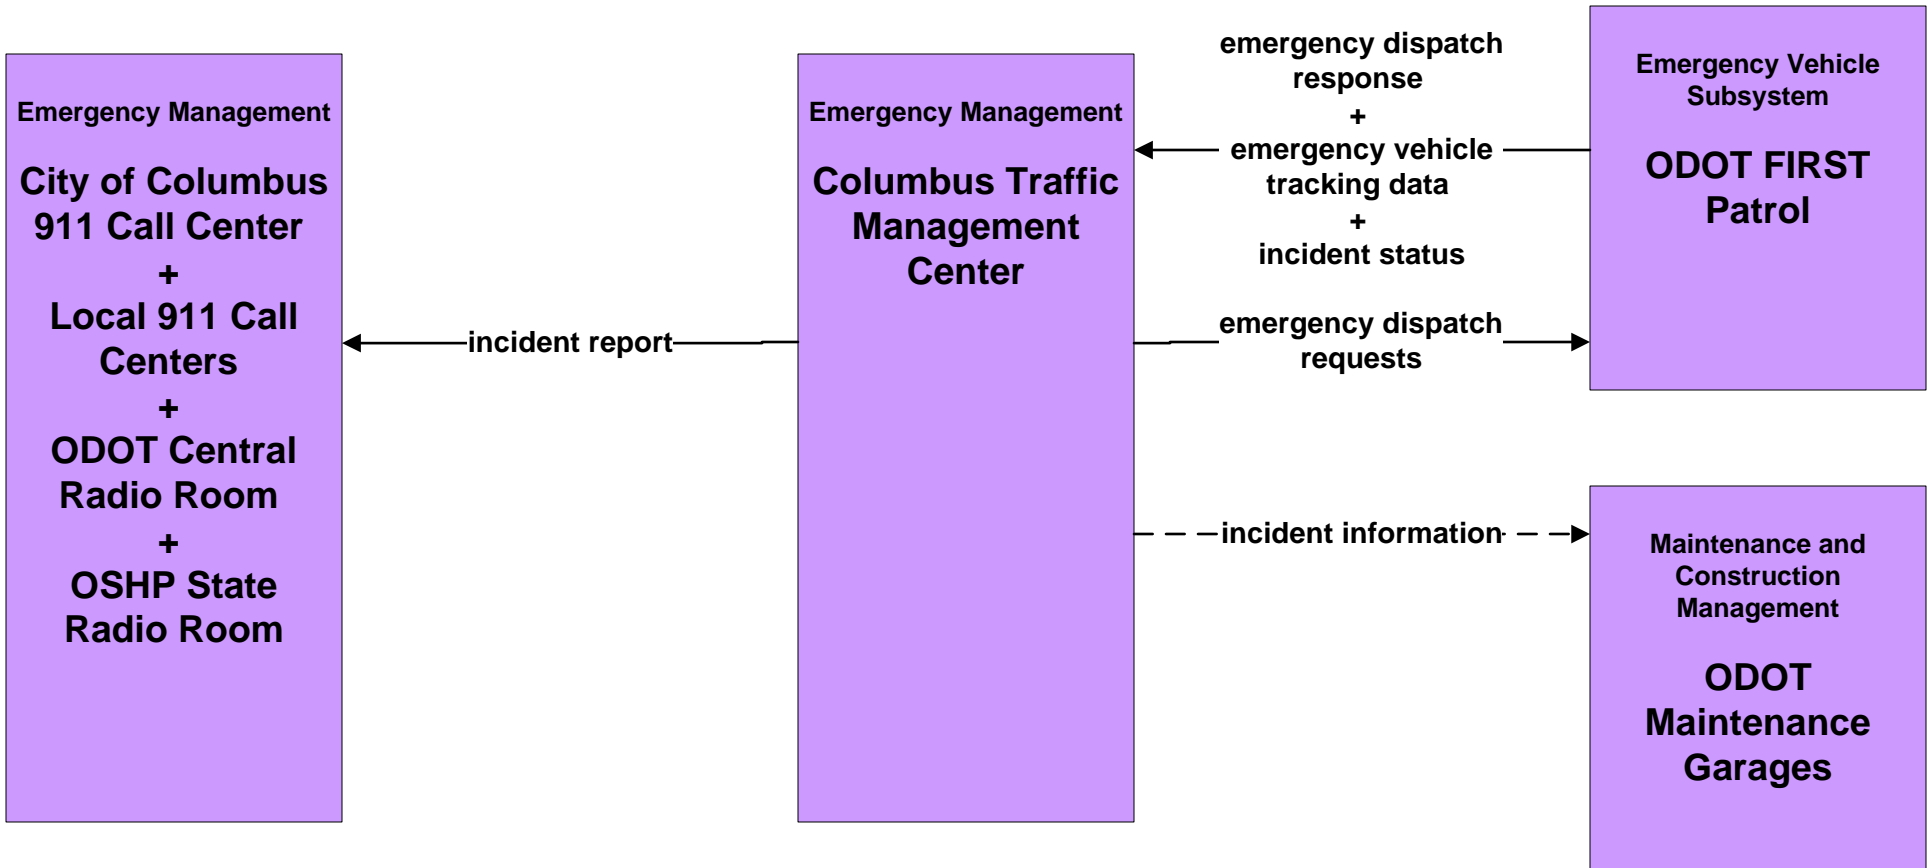

existing flow
 —————>

user defined flow
 —————>

EM01 - Emergency Call-Taking and Dispatch Local Counties and Municipalities

**EM01 - Emergency Call-Taking and Dispatch
Ohio State Highway Patrol**

**EM02 - Emergency Routing
Regional Medical Center Coordination (1 of 2)**

EM02 - Emergency Routing
Regional Medical Center Coordination (2 of 2)

EM02 - Emergency Routing City of Columbus

EM02 - Emergency Routing Local Counties and Municipalities

The local signal preemption request is existing for the following cities as of March 2009: Canal Winchester, City of Pickerington, Gahanna, Upper Arlington, and Violet Township.

EM02 - Emergency Routing Local Counties and Municipalities

**EM04 - Roadway Service Patrols
ODOT**

**EM06 - Wide Area Alert
Franklin County EOC (1 of 2)**

**EM06 - Wide Area Alert
Franklin County EOC (2 of 2)**