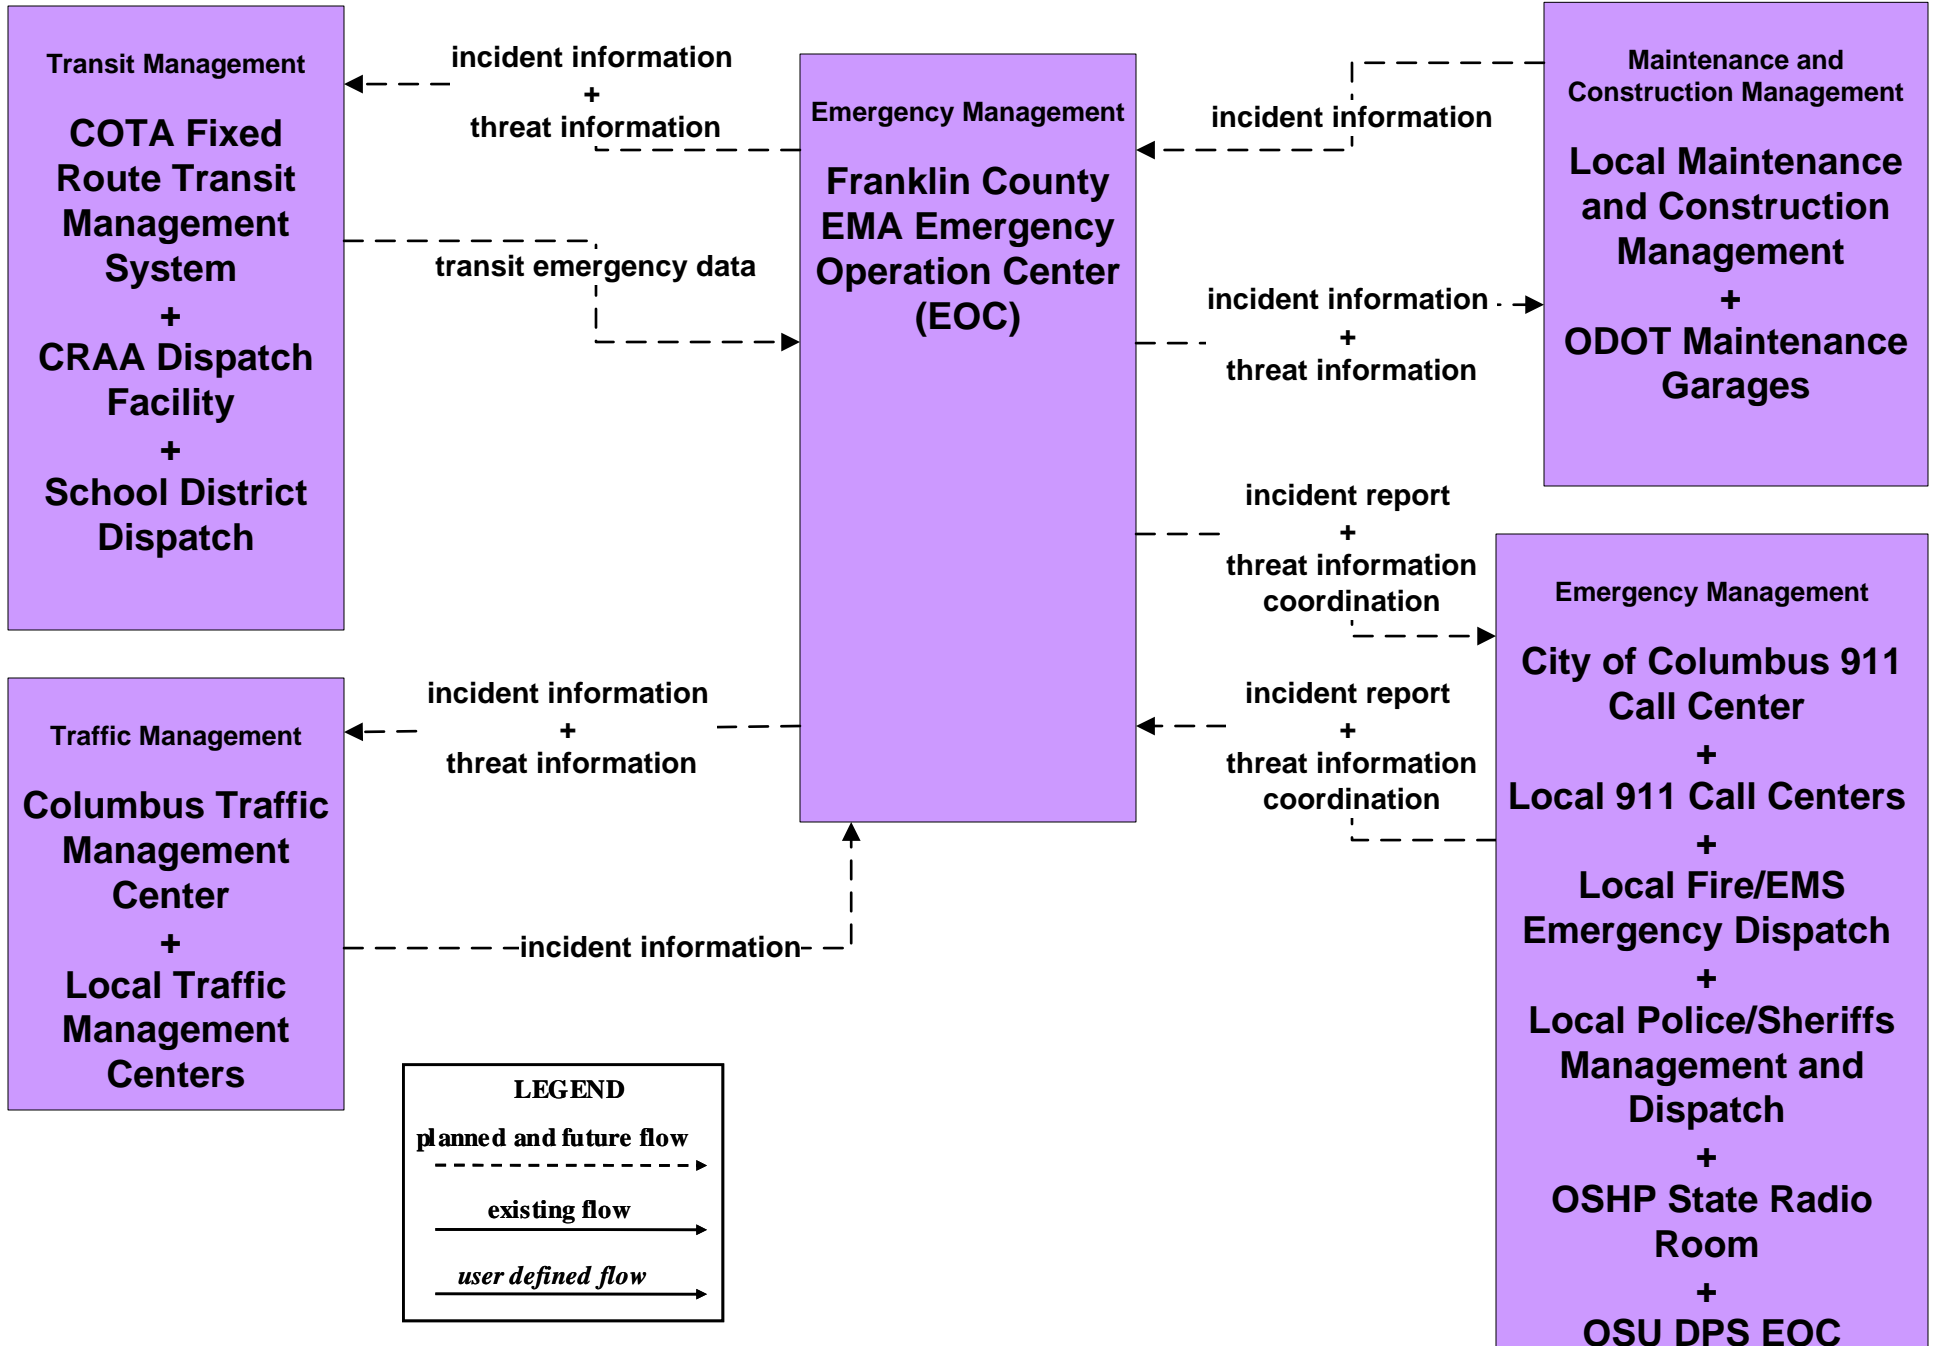

EM02 - Emergency Routing
Regional Medical Center Coordination (2 of 2)

EM02 - Emergency Routing City of Columbus

EM02 - Emergency Routing Local Counties and Municipalities

The local signal preemption request is existing for the following cities as of March 2009: Canal Winchester, City of Pickerington, Gahanna, Upper Arlington, and Violet Township.

EM02 - Emergency Routing Local Counties and Municipalities

**EM04 - Roadway Service Patrols
ODOT**

**EM06 - Wide Area Alert
Franklin County EOC (1 of 2)**

**EM06 - Wide Area Alert
Franklin County EOC (2 of 2)**

**EM06 - Wide Area Alert
County EOCs (1 of 2)**

**EM06 - Wide Area Alert
County EOCs (2 of 2)**

**EM06 - Wide Area Alert
Statewide Amber/Silver Alerts**

There is also a local Amber Alert. E.g, City of Columbus Police. Also Silver Alerts

**EM06 - Wide Area Alert
City of Columbus Amber/Silver Alerts**

EM07 - Early Warning System Franklin County EOC

EM07 - Early Warning System County EOCs

**EM08 - Disaster Response and Recovery
Franklin County EOC (1 of 2)**