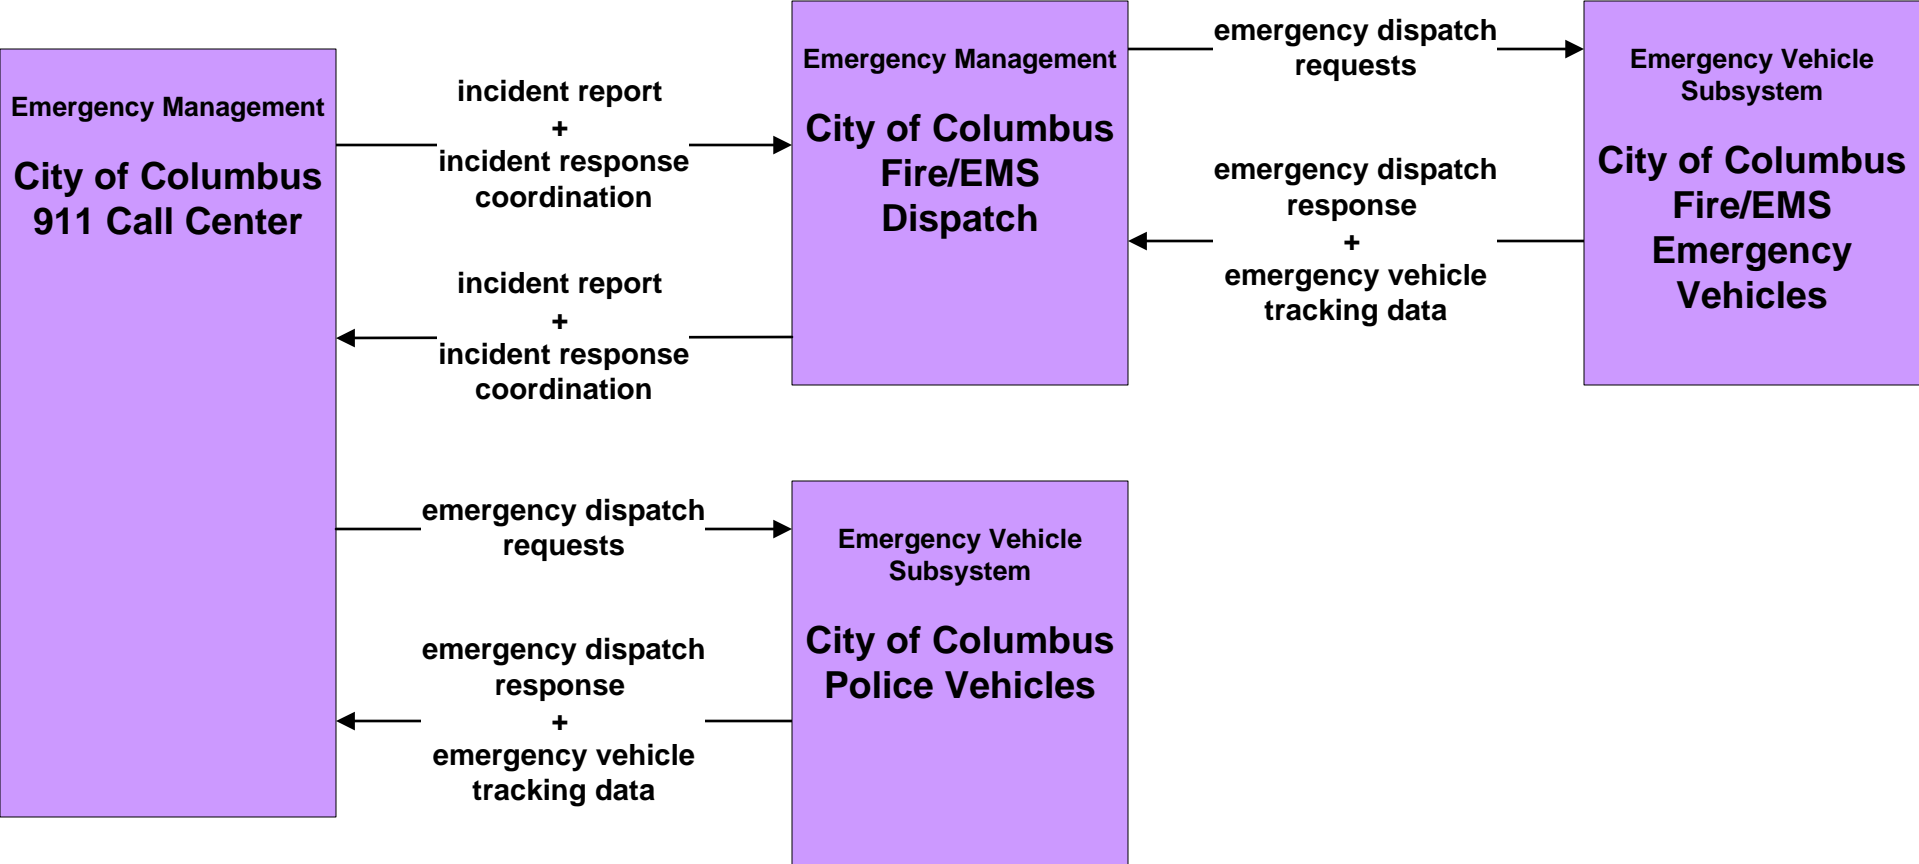

MORPC Regional ITS Architecture

Customized Market Package Diagrams

Emergency Management (EM)

**EM01 - Emergency Call-Taking and Dispatch
Regional Emergency Communications Network (EM to Other EM)**

**EM01 - Emergency Call Taking and Dispatch
City of Columbus 911 Call Center (1 of 2)**

LEGEND

planned and future flow
- - - - ->

existing flow
—————>

user defined flow
—————>

**EM01 - Emergency Call Taking and Dispatch
City of Columbus 911 Call Center (2 of 2)**

LEGEND

planned and future flow
 - - - - ->

existing flow
 —————>

user defined flow
 —————>

EM01 - Emergency Call-Taking and Dispatch Local Counties and Municipalities

**EM01 - Emergency Call-Taking and Dispatch
Ohio State Highway Patrol**

**EM02 - Emergency Routing
Regional Medical Center Coordination (1 of 2)**