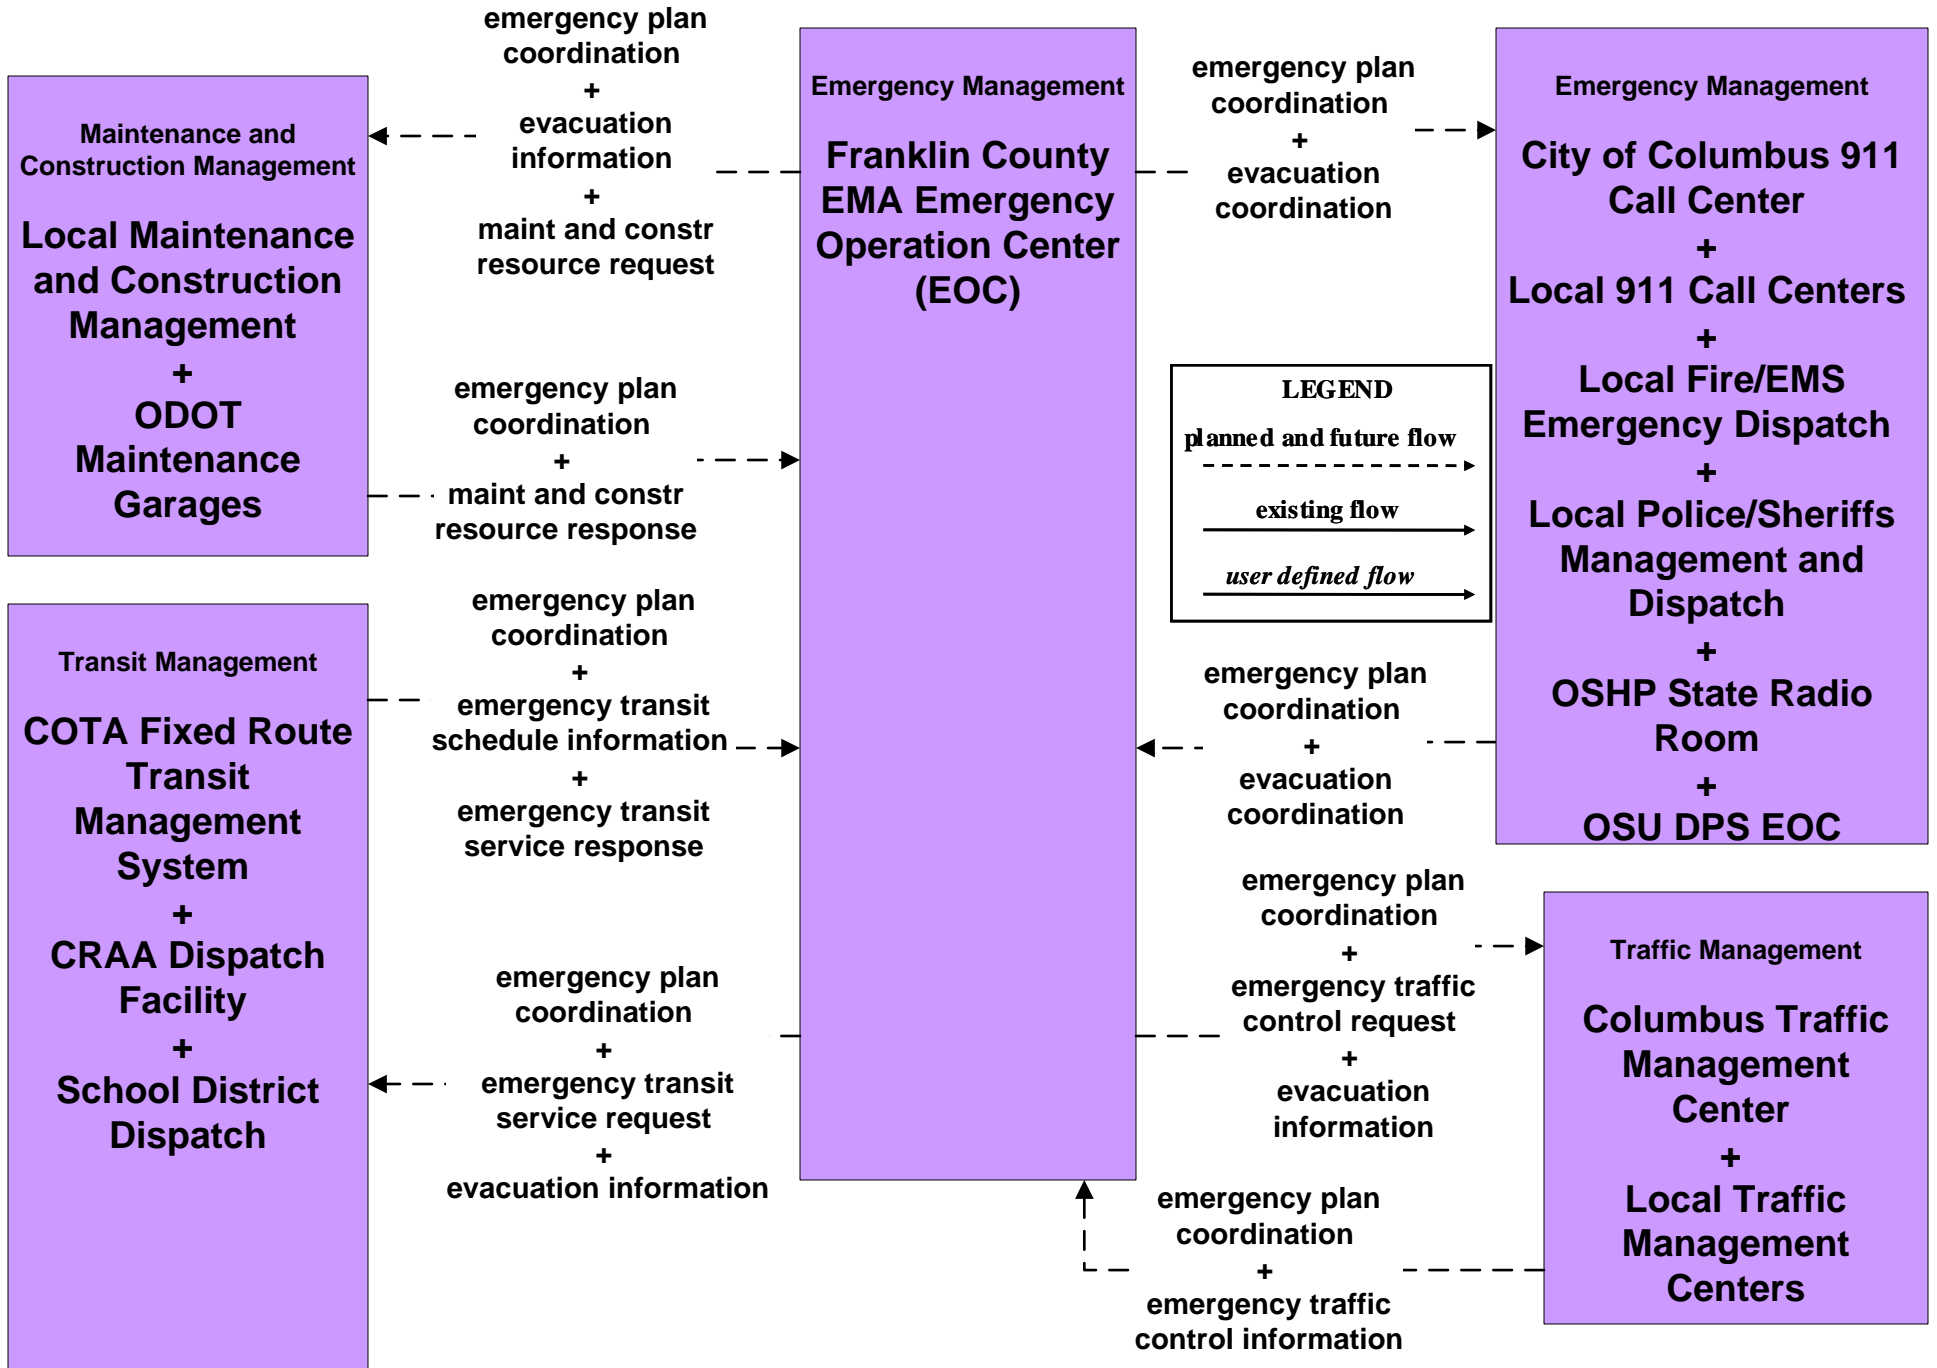

**EM06 - Wide Area Alert
City of Columbus Amber/Silver Alerts**

EM07 - Early Warning System Franklin County EOC

EM07 - Early Warning System County EOCs

**EM08 - Disaster Response and Recovery
Franklin County EOC (1 of 2)**

**EM08 - Disaster Response and Recovery
Franklin County EOC (2 of 2)**

EM08 - Disaster Response and Recovery County EOCs (1 of 2)

**EM08 - Disaster Response and Recovery
County EOCs (2 of 2)**

EM09 – Evacuation and Reentry Management Franklin County EOC

EM09 – Evacuation and Reentry Management County EOCs

EM10 - Disaster Traveler Information County EOCs