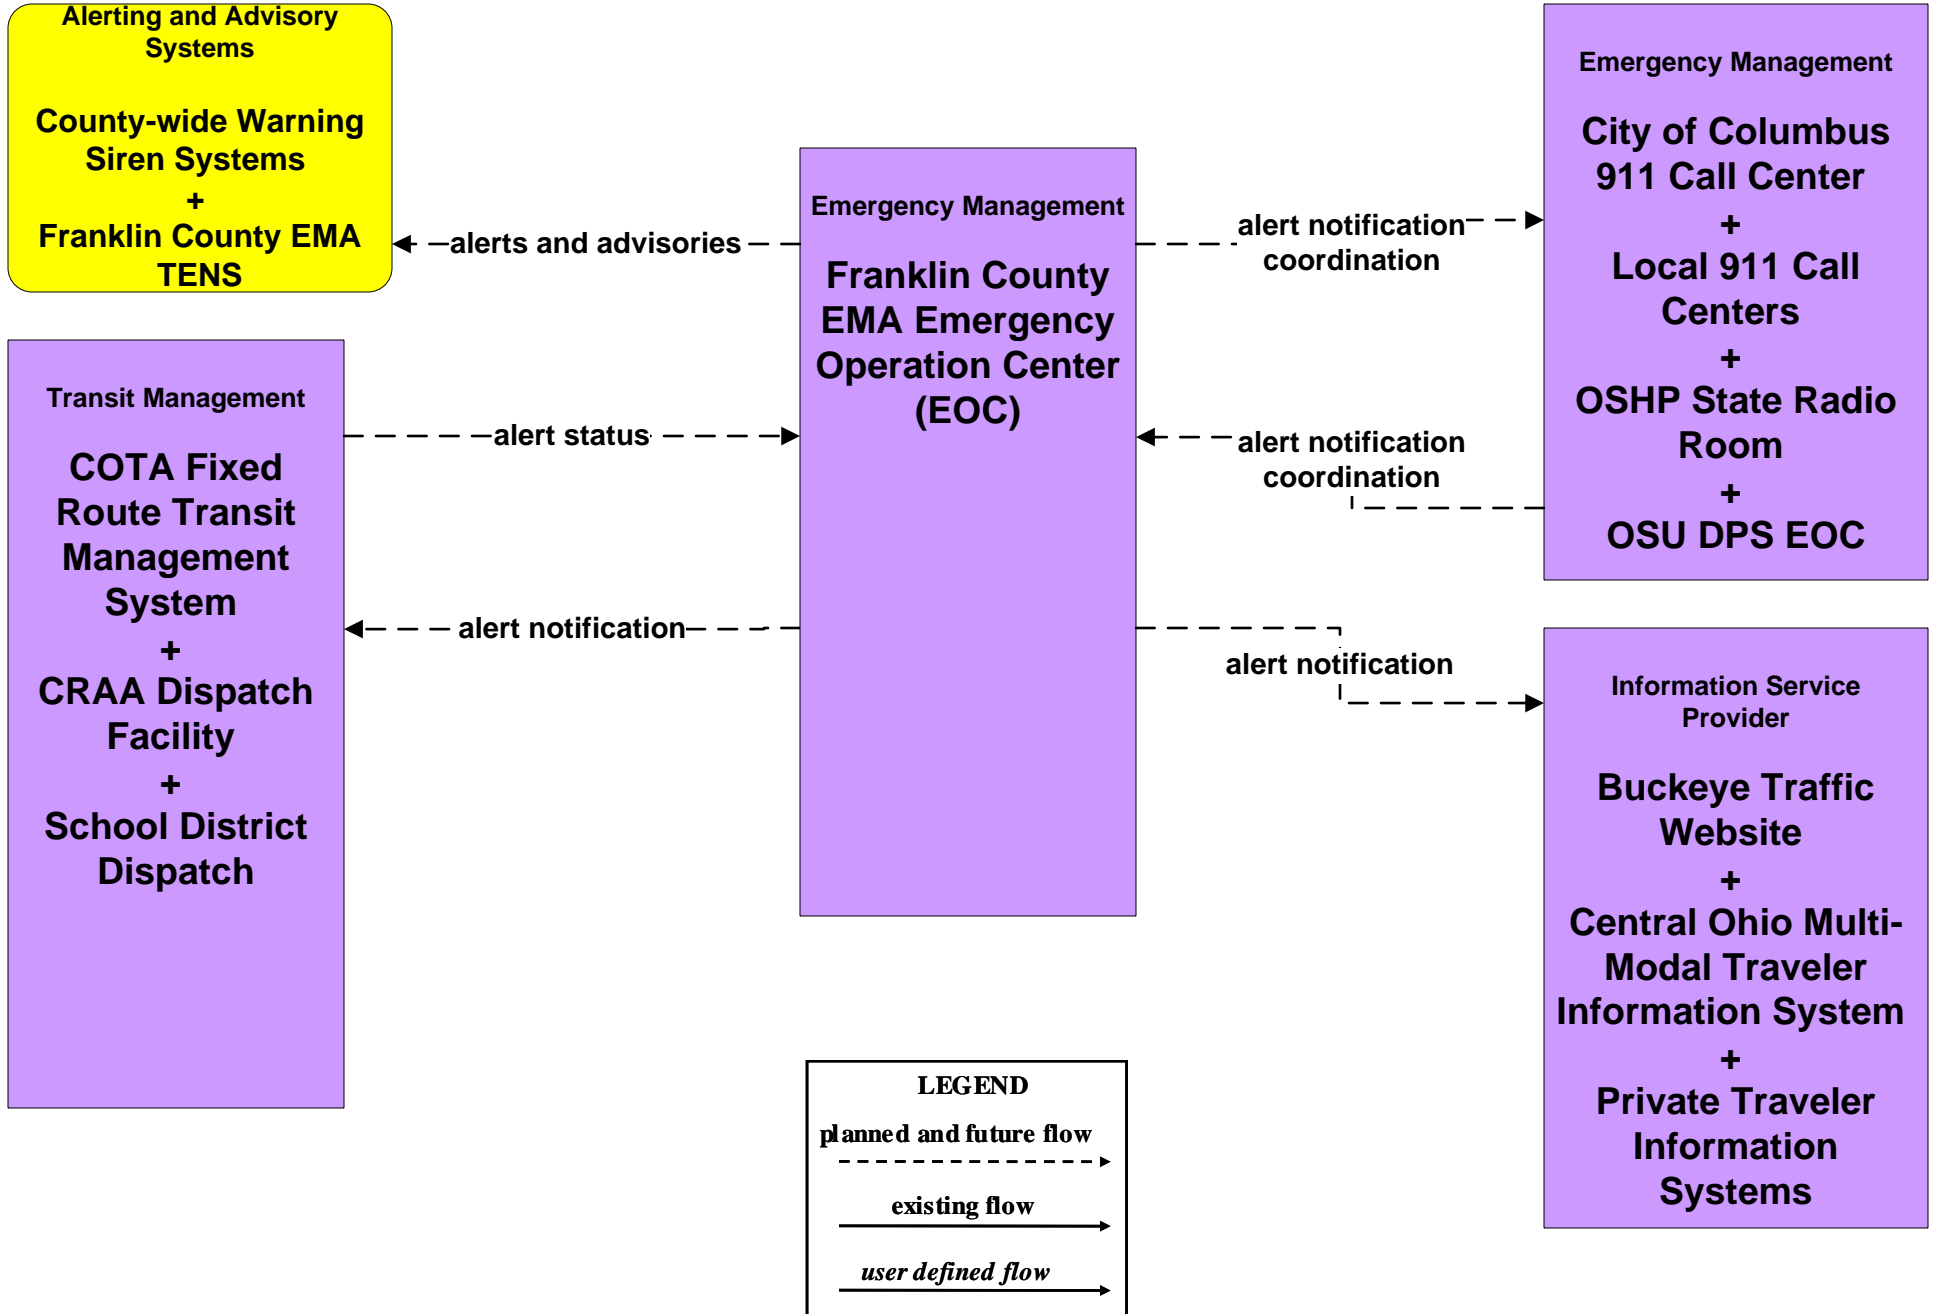

existing flow
 —————>

user defined flow
 —————>

EM01 - Emergency Call-Taking and Dispatch Local Counties and Municipalities

**EM01 - Emergency Call-Taking and Dispatch
Ohio State Highway Patrol**

**EM02 - Emergency Routing
Regional Medical Center Coordination (1 of 2)**

EM02 - Emergency Routing
Regional Medical Center Coordination (2 of 2)

EM02 - Emergency Routing City of Columbus

EM02 - Emergency Routing Local Counties and Municipalities

The local signal preemption request is existing for the following cities as of March 2009: Canal Winchester, City of Pickerington, Gahanna, Upper Arlington, and Violet Township.

EM02 - Emergency Routing Local Counties and Municipalities

**EM04 - Roadway Service Patrols
ODOT**

**EM06 - Wide Area Alert
Franklin County EOC (1 of 2)**

**EM06 - Wide Area Alert
Franklin County EOC (2 of 2)**