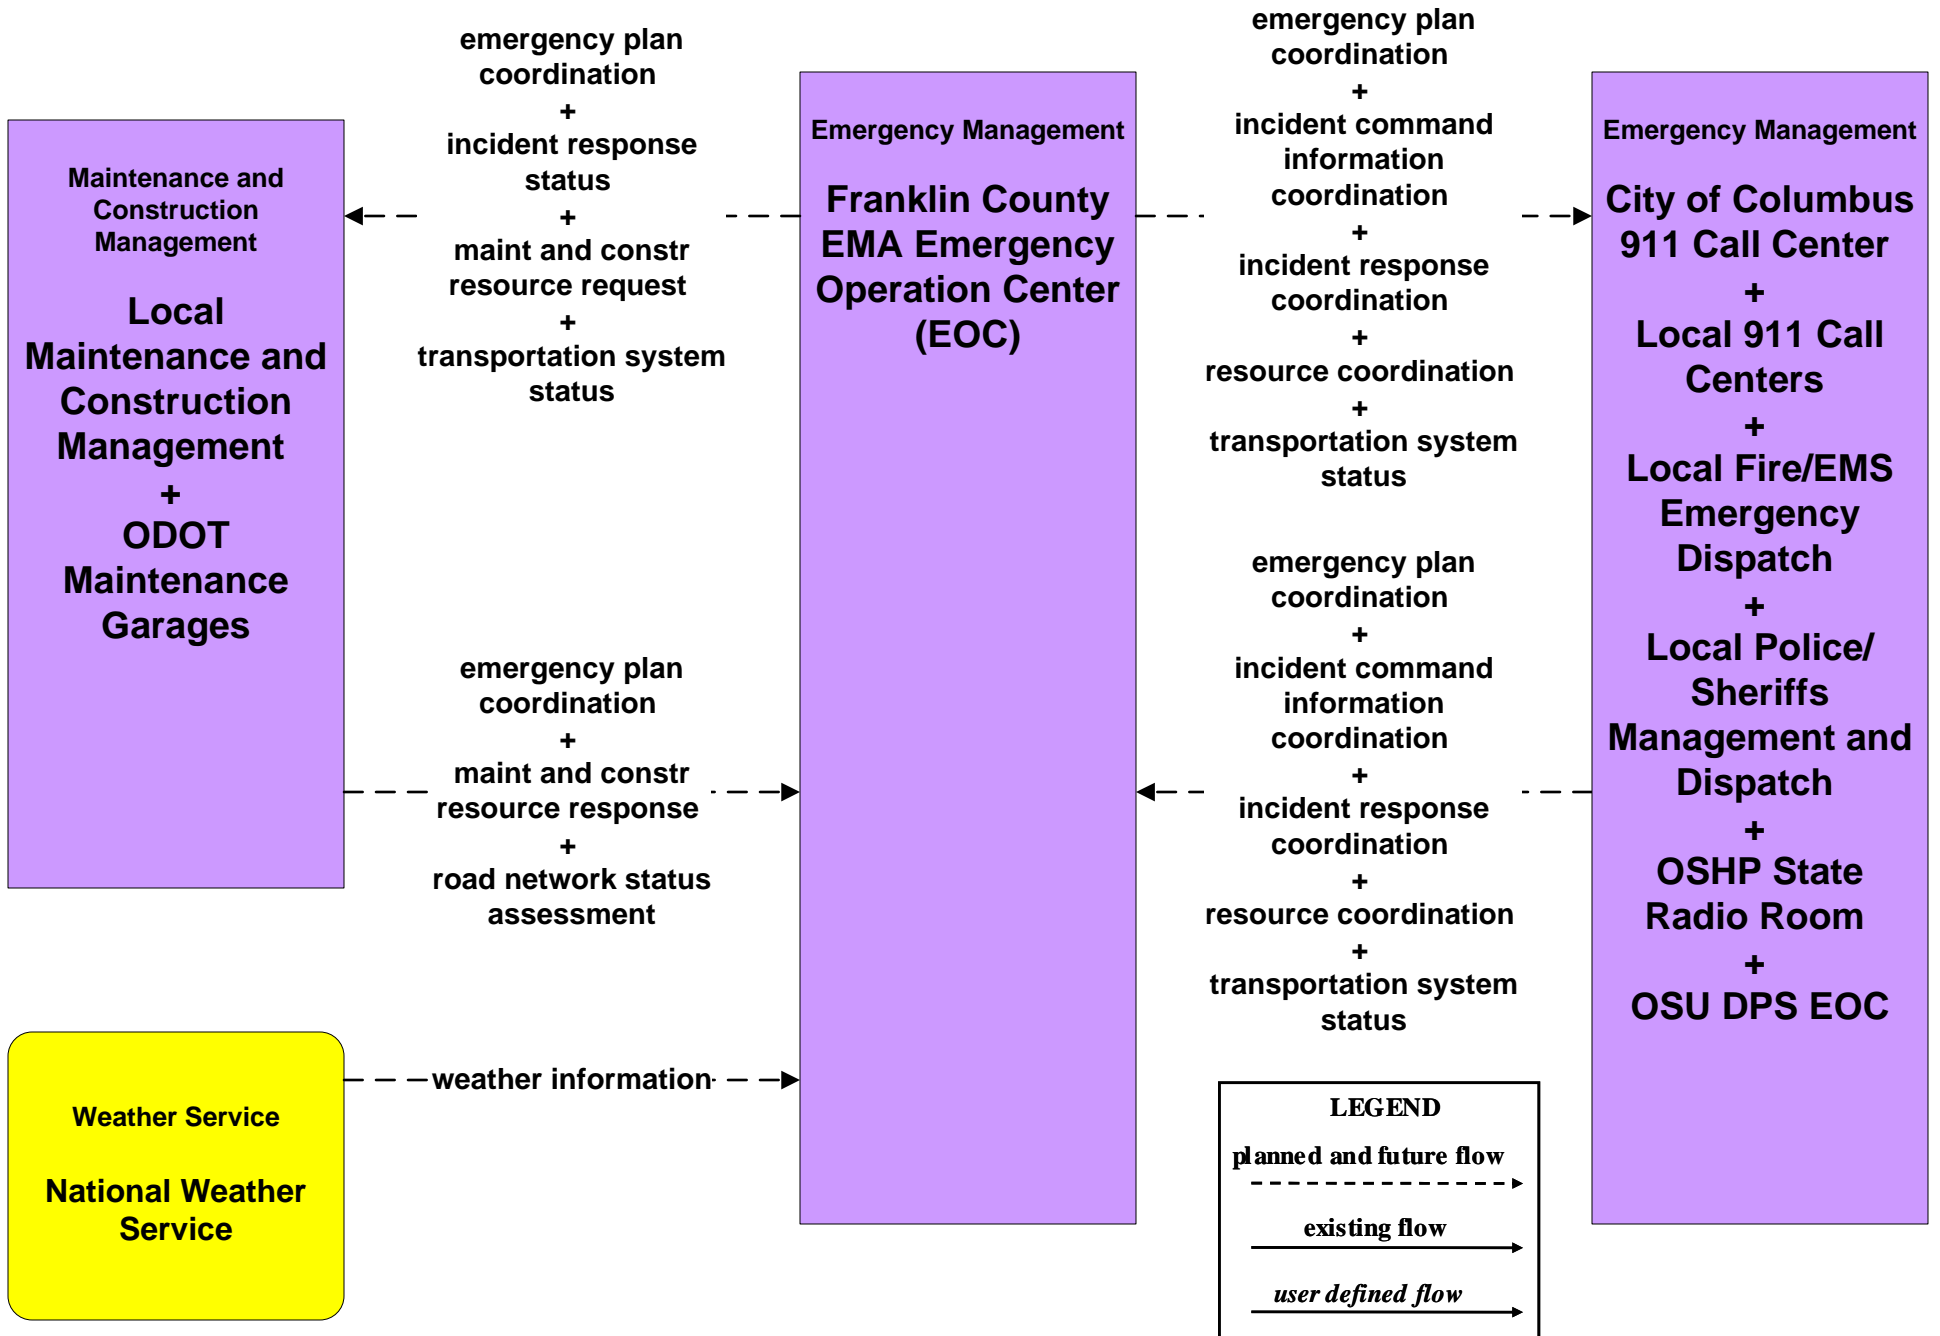

**EM06 - Wide Area Alert
City of Columbus Amber/Silver Alerts**

EM07 - Early Warning System Franklin County EOC

EM07 - Early Warning System County EOCs

**EM08 - Disaster Response and Recovery
Franklin County EOC (1 of 2)**

**EM08 - Disaster Response and Recovery
Franklin County EOC (2 of 2)**

EM08 - Disaster Response and Recovery County EOCs (1 of 2)

**EM08 - Disaster Response and Recovery
County EOCs (2 of 2)**

EM09 – Evacuation and Reentry Management Franklin County EOC