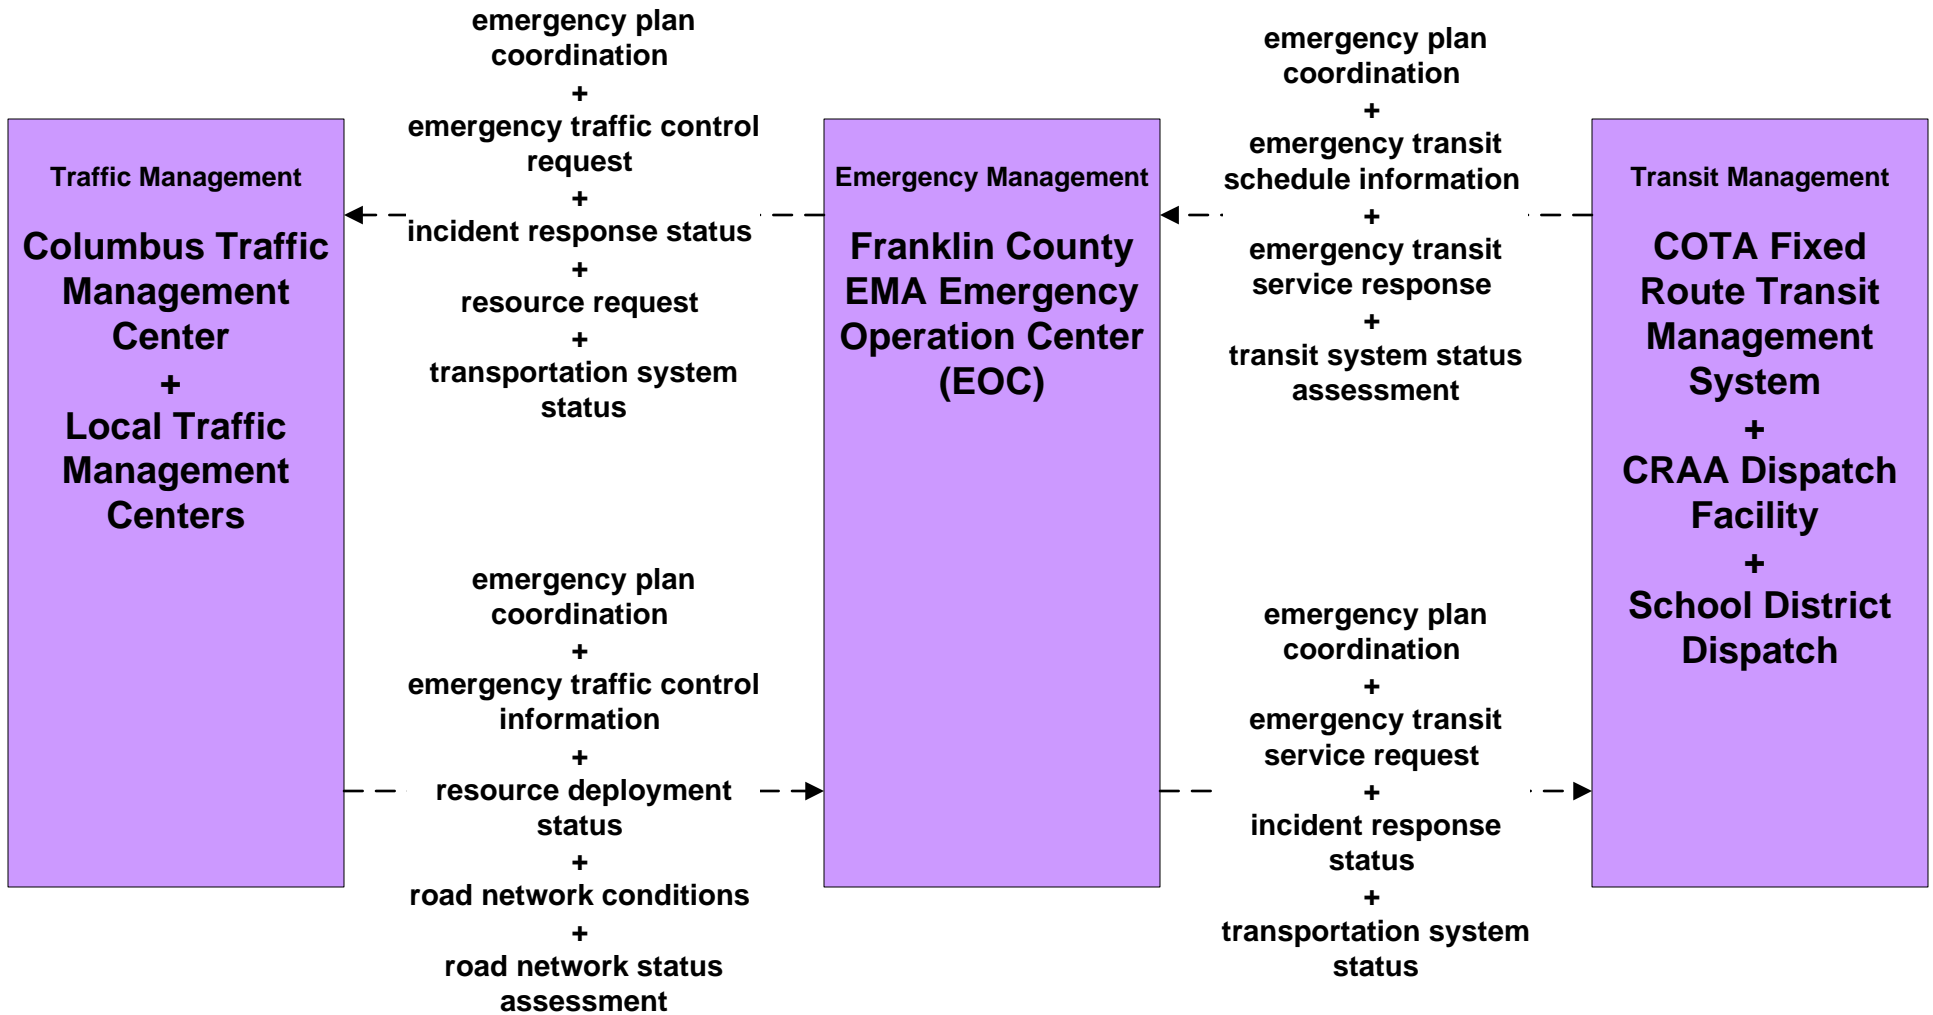

**EM06 - Wide Area Alert
City of Columbus Amber/Silver Alerts**

EM07 - Early Warning System Franklin County EOC

EM07 - Early Warning System County EOCs

**EM08 - Disaster Response and Recovery
Franklin County EOC (1 of 2)**

**EM08 - Disaster Response and Recovery
Franklin County EOC (2 of 2)**

EM08 - Disaster Response and Recovery County EOCs (1 of 2)

**EM08 - Disaster Response and Recovery
County EOCs (2 of 2)**

EM09 – Evacuation and Reentry Management Franklin County EOC