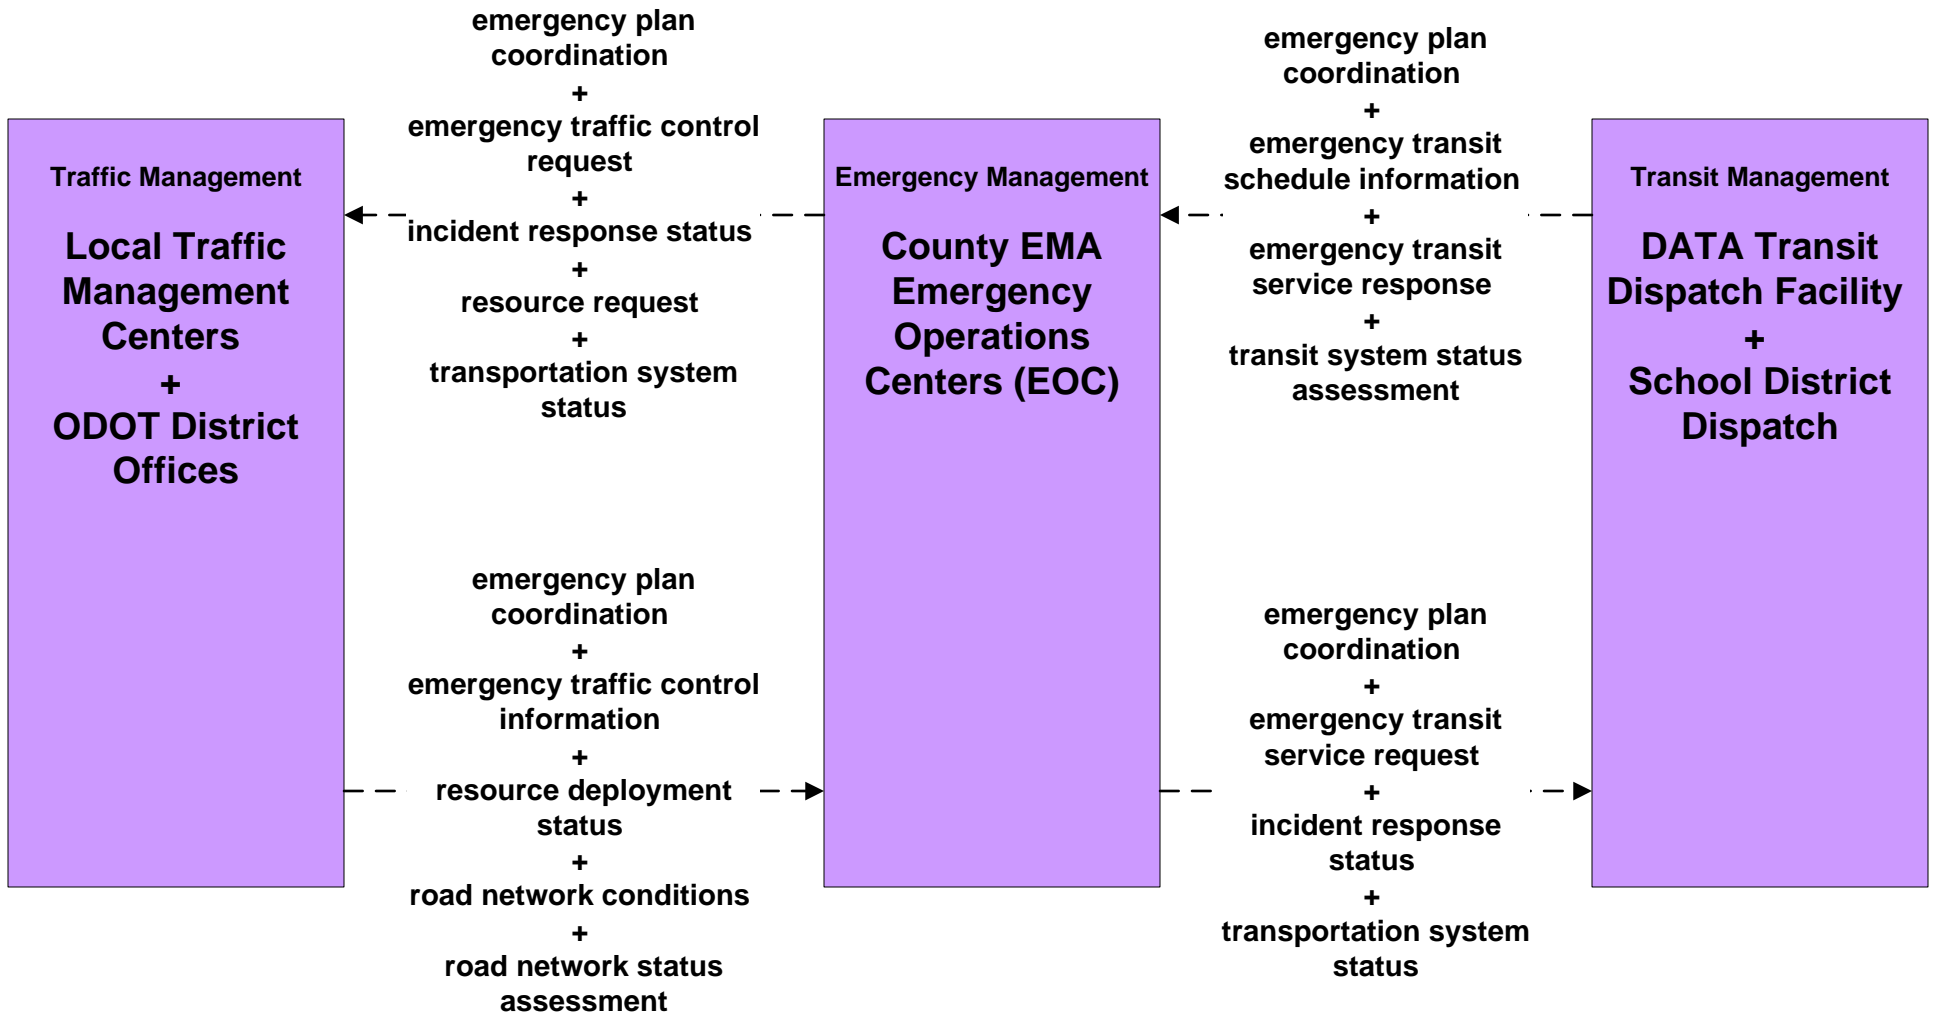

**EM06 - Wide Area Alert
City of Columbus Amber/Silver Alerts**

EM07 - Early Warning System Franklin County EOC

EM07 - Early Warning System County EOCs

**EM08 - Disaster Response and Recovery
Franklin County EOC (1 of 2)**

**EM08 - Disaster Response and Recovery
Franklin County EOC (2 of 2)**

EM08 - Disaster Response and Recovery County EOCs (1 of 2)

**EM08 - Disaster Response and Recovery
County EOCs (2 of 2)**

EM09 – Evacuation and Reentry Management Franklin County EOC