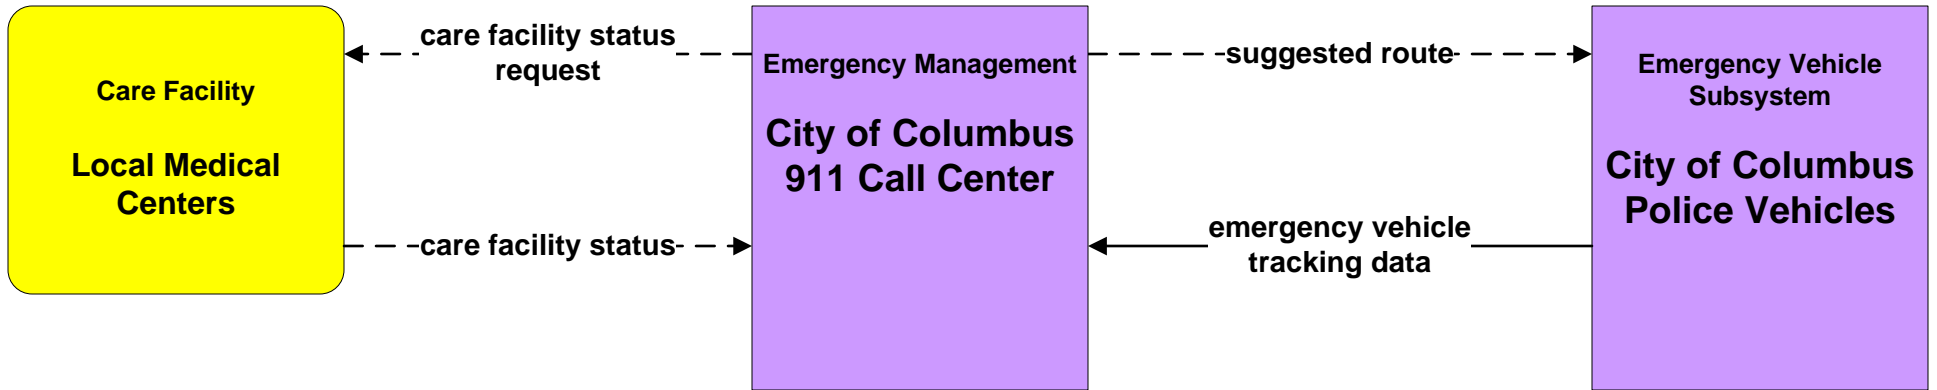

LEGEND

planned and future flow
- - - - ->

existing flow
—————>

user defined flow
—————>

**EM01 - Emergency Call Taking and Dispatch
City of Columbus 911 Call Center (2 of 2)**

LEGEND

planned and future flow
 - - - - ->

existing flow
 —————>

user defined flow
 —————>

EM01 - Emergency Call-Taking and Dispatch Local Counties and Municipalities

**EM01 - Emergency Call-Taking and Dispatch
Ohio State Highway Patrol**

**EM02 - Emergency Routing
Regional Medical Center Coordination (1 of 2)**

EM02 - Emergency Routing
Regional Medical Center Coordination (2 of 2)

EM02 - Emergency Routing City of Columbus

EM02 - Emergency Routing Local Counties and Municipalities

The local signal preemption request is existing for the following cities as of March 2009: Canal Winchester, City of Pickerington, Gahanna, Upper Arlington, and Violet Township.