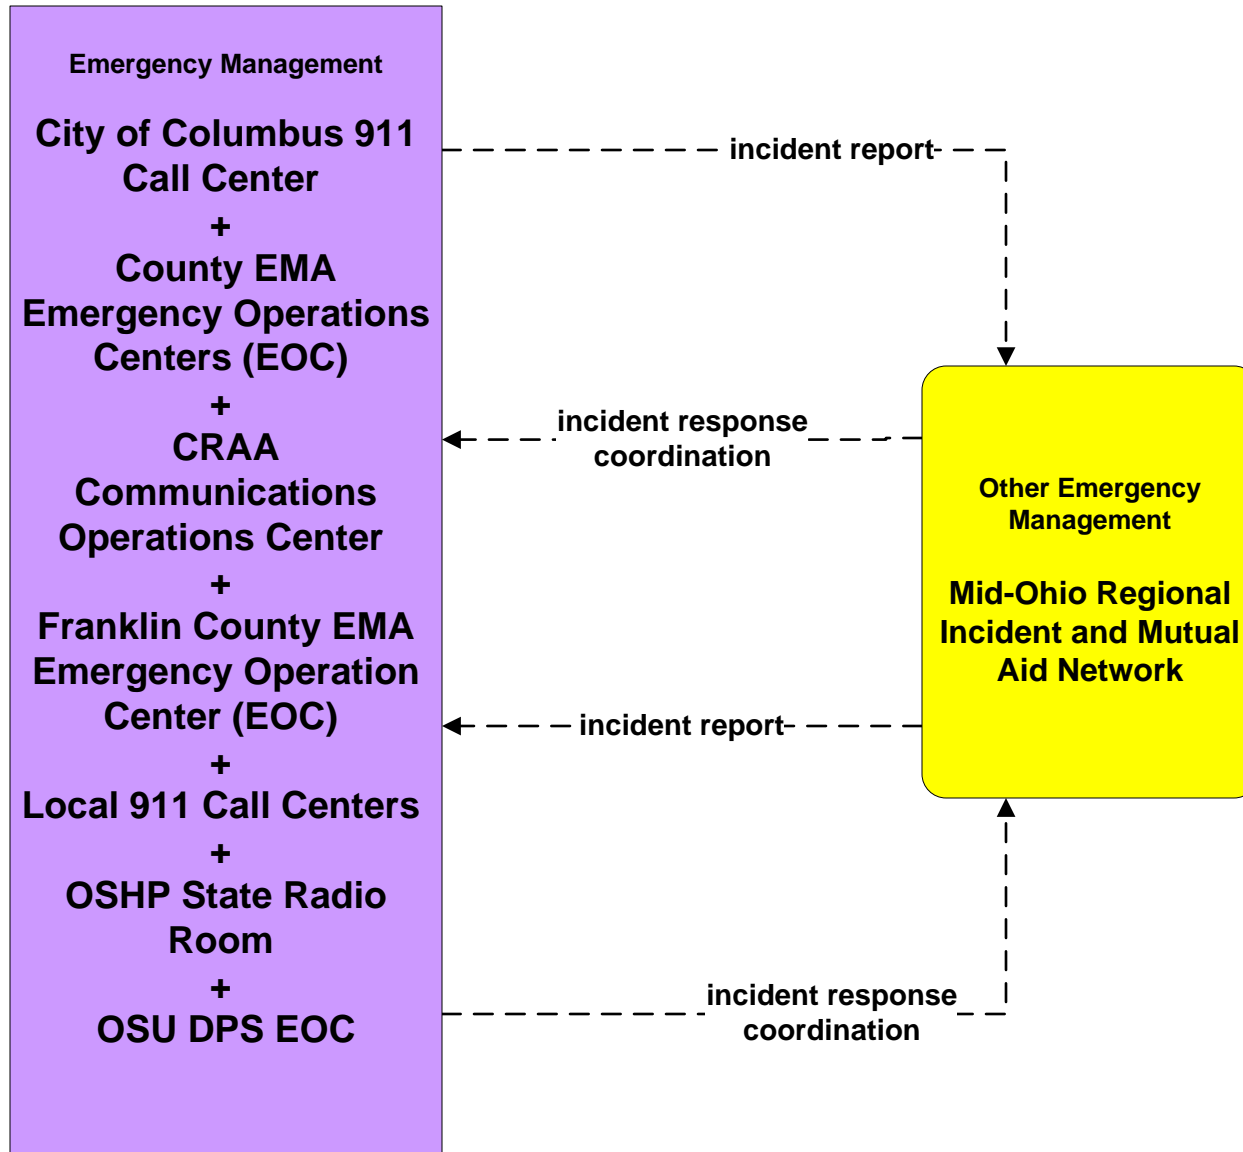

MORPC Regional ITS Architecture

Customized Market Package Diagrams

Emergency Management (EM)

**EM01 - Emergency Call-Taking and Dispatch
Regional Emergency Communications Network (EM to Other EM)**

**EM01 - Emergency Call Taking and Dispatch
City of Columbus 911 Call Center (1 of 2)**

LEGEND

planned and future flow
- - - - ->

existing flow
—————>

user defined flow
—————>

**EM01 - Emergency Call Taking and Dispatch
City of Columbus 911 Call Center (2 of 2)**

LEGEND

planned and future flow
 - - - - ->

existing flow
 —————>

user defined flow
 —————>

EM01 - Emergency Call-Taking and Dispatch Local Counties and Municipalities

**EM01 - Emergency Call-Taking and Dispatch
Ohio State Highway Patrol**

**EM02 - Emergency Routing
Regional Medical Center Coordination (1 of 2)**

EM02 - Emergency Routing
Regional Medical Center Coordination (2 of 2)

EM02 - Emergency Routing City of Columbus

EM02 - Emergency Routing Local Counties and Municipalities

The local signal preemption request is existing for the following cities as of March 2009: Canal Winchester, City of Pickerington, Gahanna, Upper Arlington, and Violet Township.