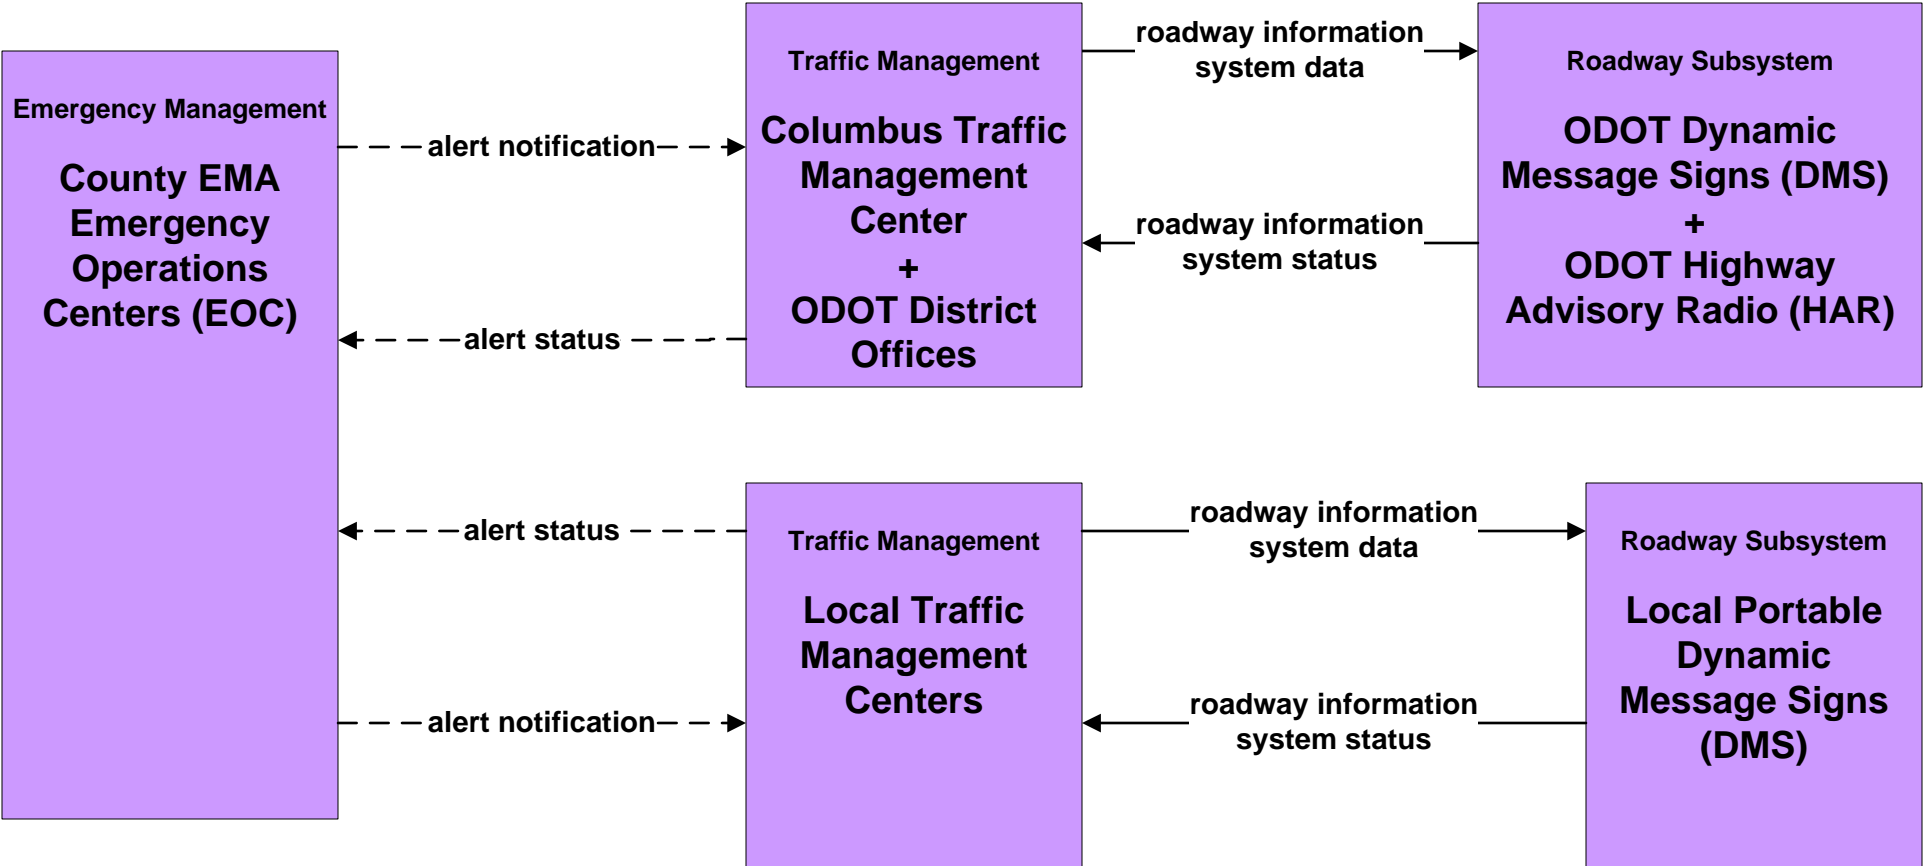

existing flow
 —————>

user defined flow
 —————>

EM01 - Emergency Call-Taking and Dispatch Local Counties and Municipalities

**EM01 - Emergency Call-Taking and Dispatch
Ohio State Highway Patrol**

**EM02 - Emergency Routing
Regional Medical Center Coordination (1 of 2)**

EM02 - Emergency Routing
Regional Medical Center Coordination (2 of 2)

EM02 - Emergency Routing City of Columbus

EM02 - Emergency Routing Local Counties and Municipalities

The local signal preemption request is existing for the following cities as of March 2009: Canal Winchester, City of Pickerington, Gahanna, Upper Arlington, and Violet Township.

EM02 - Emergency Routing Local Counties and Municipalities

**EM04 - Roadway Service Patrols
ODOT**

**EM06 - Wide Area Alert
Franklin County EOC (1 of 2)**

**EM06 - Wide Area Alert
Franklin County EOC (2 of 2)**

**EM06 - Wide Area Alert
County EOCs (1 of 2)**

**EM06 - Wide Area Alert
County EOCs (2 of 2)**

**EM06 - Wide Area Alert
Statewide Amber/Silver Alerts**

There is also a local Amber Alert. E.g, City of Columbus Police. Also Silver Alerts