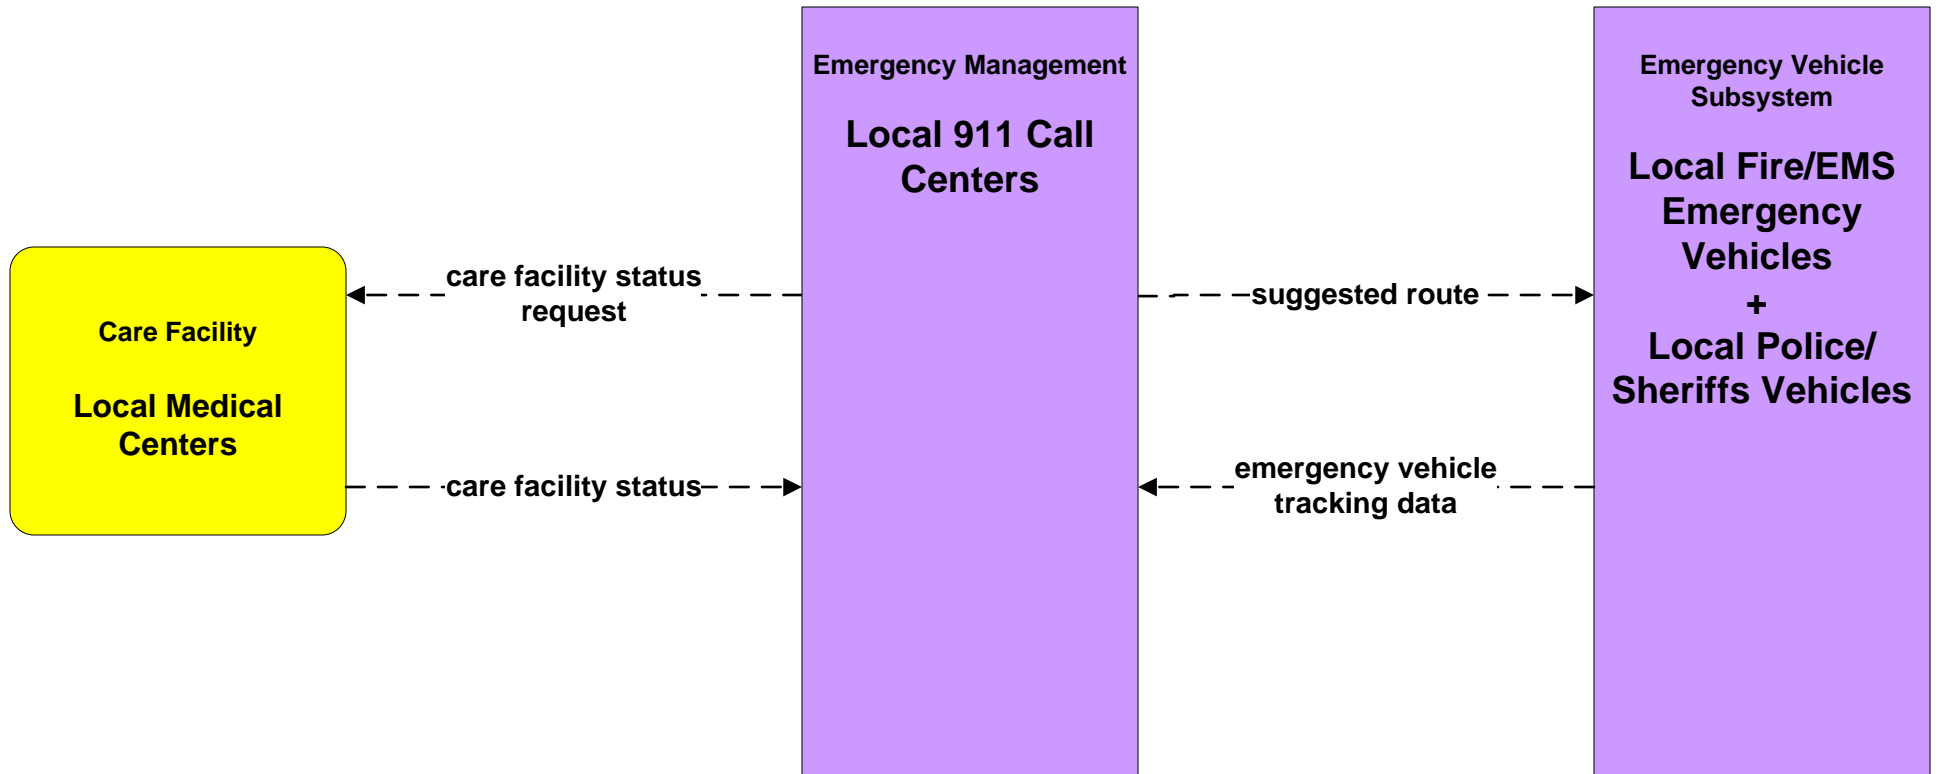

LEGEND

planned and future flow
- - - - ->

existing flow
—————>

user defined flow
—————>

**EM01 - Emergency Call Taking and Dispatch
City of Columbus 911 Call Center (2 of 2)**

LEGEND

planned and future flow
 - - - - ->

existing flow
 —————>

user defined flow
 —————>

EM01 - Emergency Call-Taking and Dispatch Local Counties and Municipalities

**EM01 - Emergency Call-Taking and Dispatch
Ohio State Highway Patrol**

**EM02 - Emergency Routing
Regional Medical Center Coordination (1 of 2)**

EM02 - Emergency Routing
Regional Medical Center Coordination (2 of 2)

EM02 - Emergency Routing City of Columbus

EM02 - Emergency Routing Local Counties and Municipalities

The local signal preemption request is existing for the following cities as of March 2009: Canal Winchester, City of Pickerington, Gahanna, Upper Arlington, and Violet Township.

EM02 - Emergency Routing Local Counties and Municipalities

**EM04 - Roadway Service Patrols
ODOT**

**EM06 - Wide Area Alert
Franklin County EOC (1 of 2)**

**EM06 - Wide Area Alert
Franklin County EOC (2 of 2)**