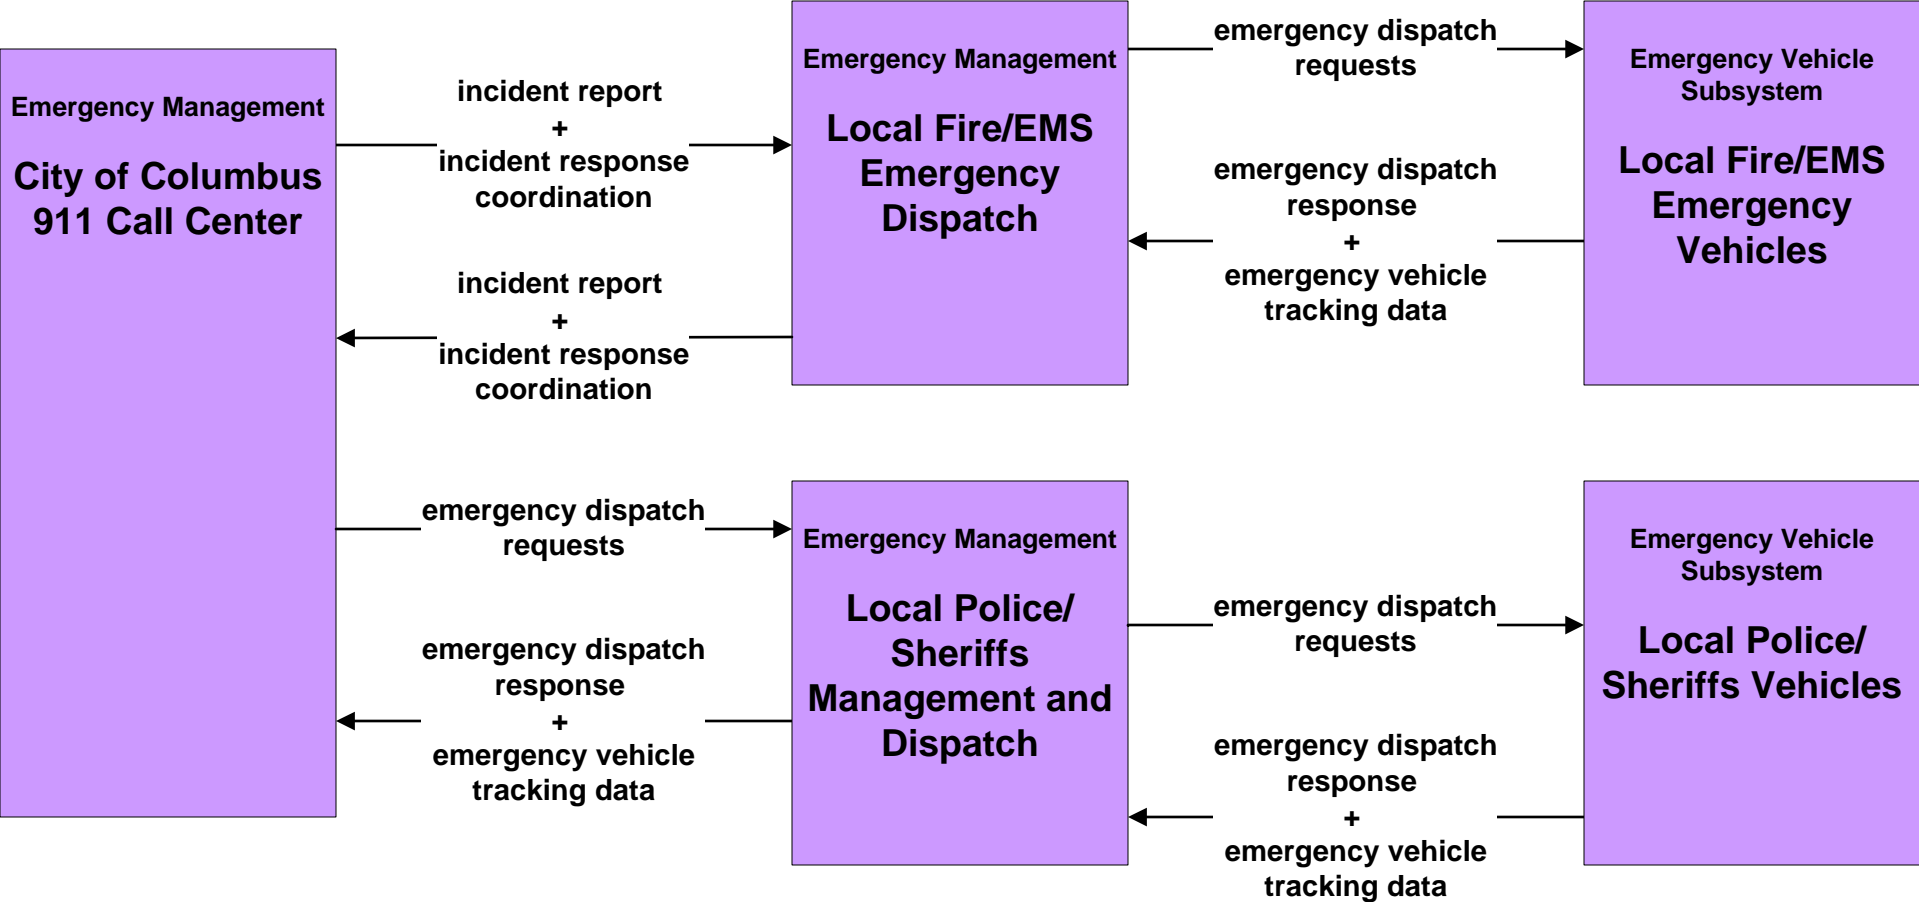

MORPC Regional ITS Architecture

Customized Market Package Diagrams

Emergency Management (EM)

**EM01 - Emergency Call-Taking and Dispatch
Regional Emergency Communications Network (EM to Other EM)**

**EM01 - Emergency Call Taking and Dispatch
City of Columbus 911 Call Center (1 of 2)**

LEGEND

planned and future flow
- - - - ->

existing flow
—————>

user defined flow
—————>

**EM01 - Emergency Call Taking and Dispatch
City of Columbus 911 Call Center (2 of 2)**

LEGEND

planned and future flow
 - - - - ->

existing flow
 —————>

user defined flow
 —————>

EM01 - Emergency Call-Taking and Dispatch Local Counties and Municipalities

**EM01 - Emergency Call-Taking and Dispatch
Ohio State Highway Patrol**

**EM02 - Emergency Routing
Regional Medical Center Coordination (1 of 2)**

EM02 - Emergency Routing
Regional Medical Center Coordination (2 of 2)

EM02 - Emergency Routing City of Columbus

EM02 - Emergency Routing Local Counties and Municipalities

The local signal preemption request is existing for the following cities as of March 2009: Canal Winchester, City of Pickerington, Gahanna, Upper Arlington, and Violet Township.