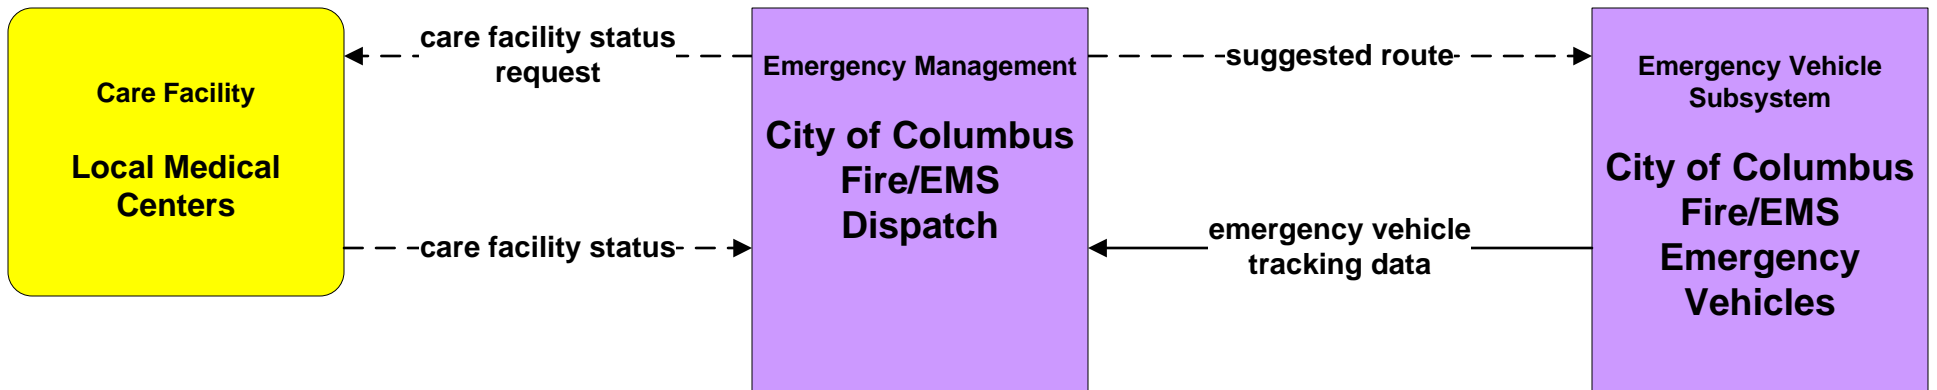

LEGEND

planned and future flow
- - - - ->

existing flow
—————>

user defined flow
—————>

**EM01 - Emergency Call Taking and Dispatch
City of Columbus 911 Call Center (2 of 2)**

LEGEND

planned and future flow
 - - - - ->

existing flow
 —————>

user defined flow
 —————>

EM01 - Emergency Call-Taking and Dispatch Local Counties and Municipalities

**EM01 - Emergency Call-Taking and Dispatch
Ohio State Highway Patrol**

**EM02 - Emergency Routing
Regional Medical Center Coordination (1 of 2)**

EM02 - Emergency Routing
Regional Medical Center Coordination (2 of 2)

EM02 - Emergency Routing City of Columbus

EM02 - Emergency Routing Local Counties and Municipalities

The local signal preemption request is existing for the following cities as of March 2009: Canal Winchester, City of Pickerington, Gahanna, Upper Arlington, and Violet Township.

EM02 - Emergency Routing Local Counties and Municipalities

**EM04 - Roadway Service Patrols
ODOT**

**EM06 - Wide Area Alert
Franklin County EOC (1 of 2)**

**EM06 - Wide Area Alert
Franklin County EOC (2 of 2)**