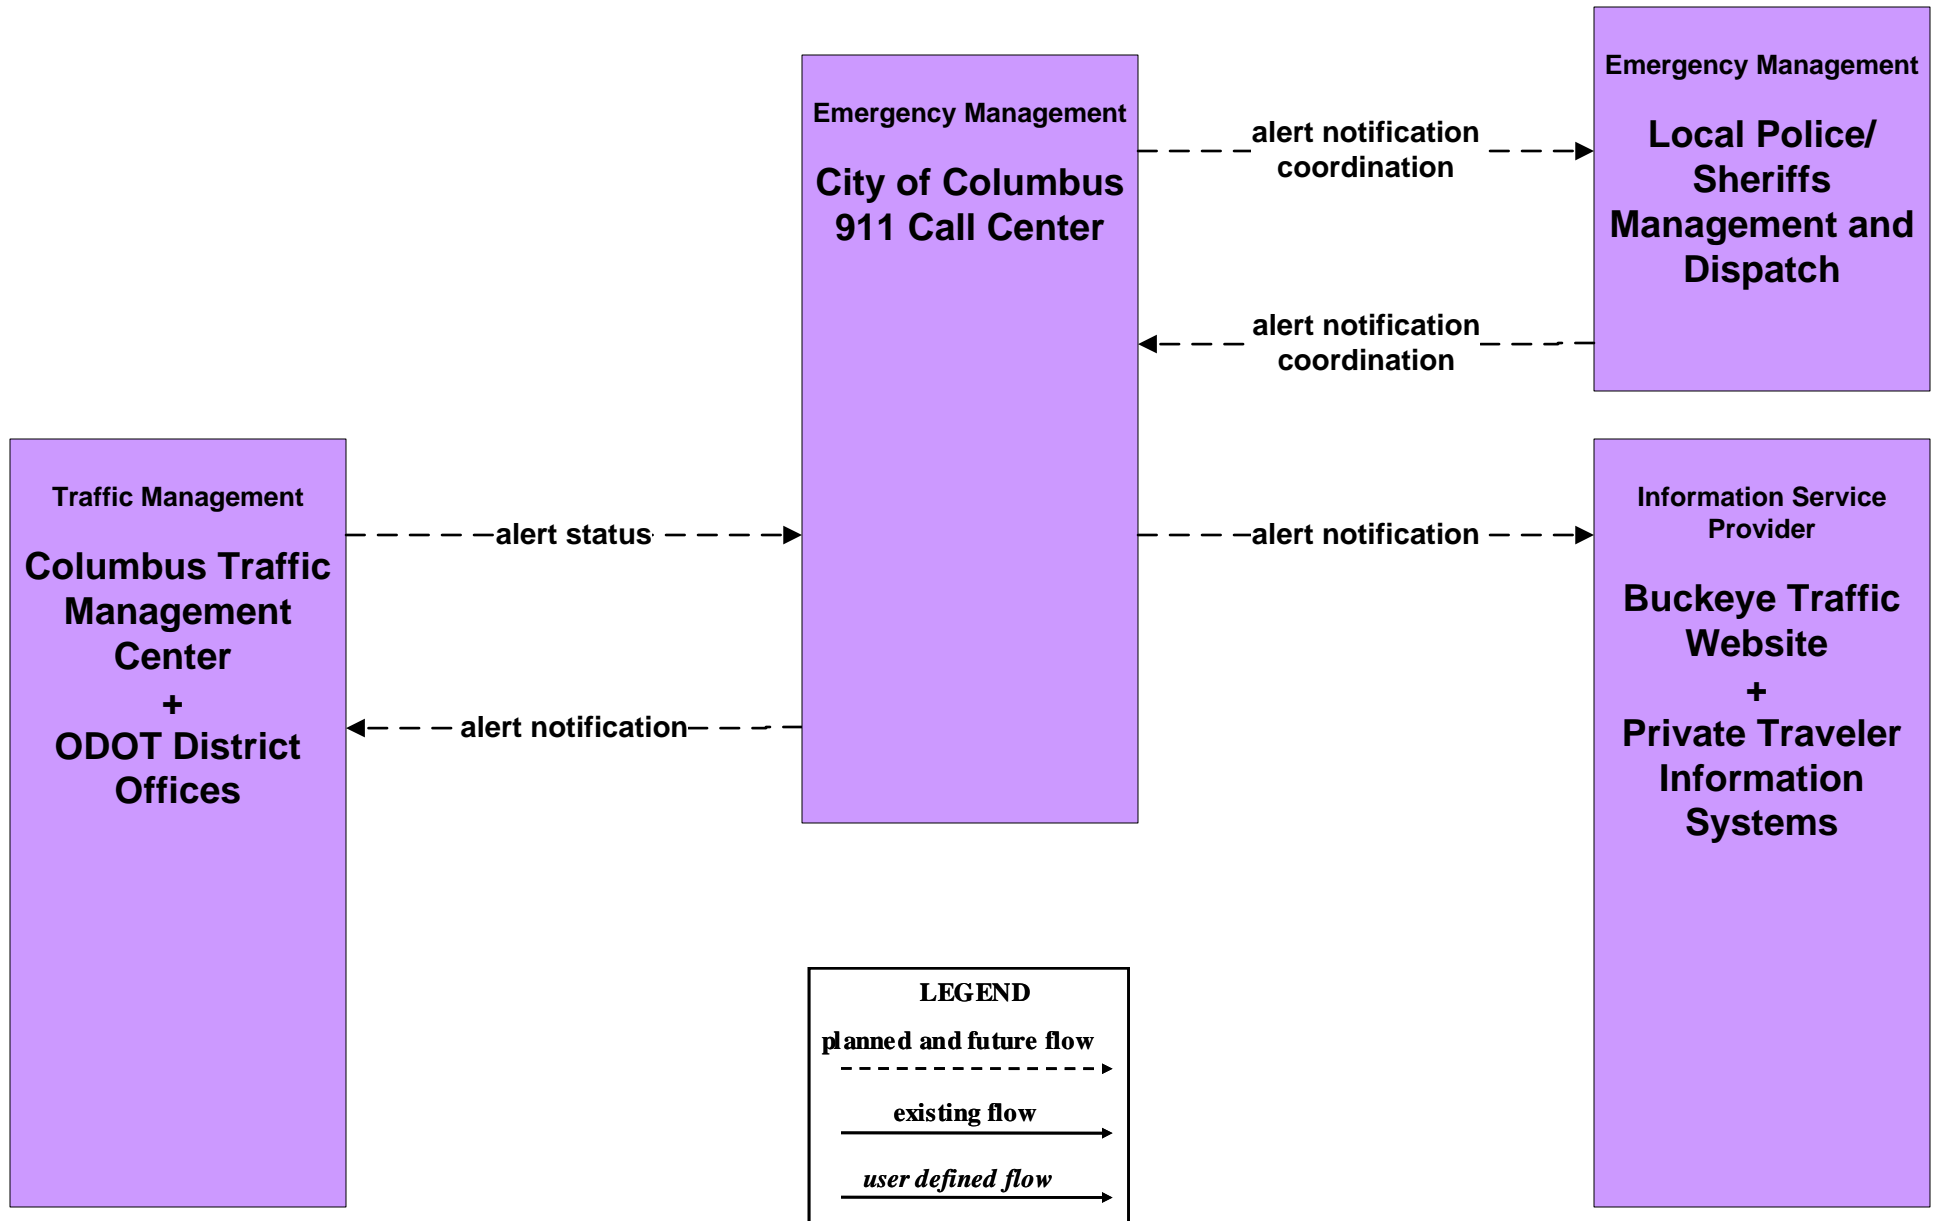

EM02 - Emergency Routing
Regional Medical Center Coordination (2 of 2)

EM02 - Emergency Routing City of Columbus

EM02 - Emergency Routing Local Counties and Municipalities

The local signal preemption request is existing for the following cities as of March 2009: Canal Winchester, City of Pickerington, Gahanna, Upper Arlington, and Violet Township.

EM02 - Emergency Routing Local Counties and Municipalities

**EM04 - Roadway Service Patrols
ODOT**

**EM06 - Wide Area Alert
Franklin County EOC (1 of 2)**

**EM06 - Wide Area Alert
Franklin County EOC (2 of 2)**

**EM06 - Wide Area Alert
County EOCs (1 of 2)**

**EM06 - Wide Area Alert
County EOCs (2 of 2)**

**EM06 - Wide Area Alert
Statewide Amber/Silver Alerts**

There is also a local Amber Alert. E.g, City of Columbus Police. Also Silver Alerts

**EM06 - Wide Area Alert
City of Columbus Amber/Silver Alerts**

EM07 - Early Warning System Franklin County EOC

EM07 - Early Warning System County EOCs

**EM08 - Disaster Response and Recovery
Franklin County EOC (1 of 2)**