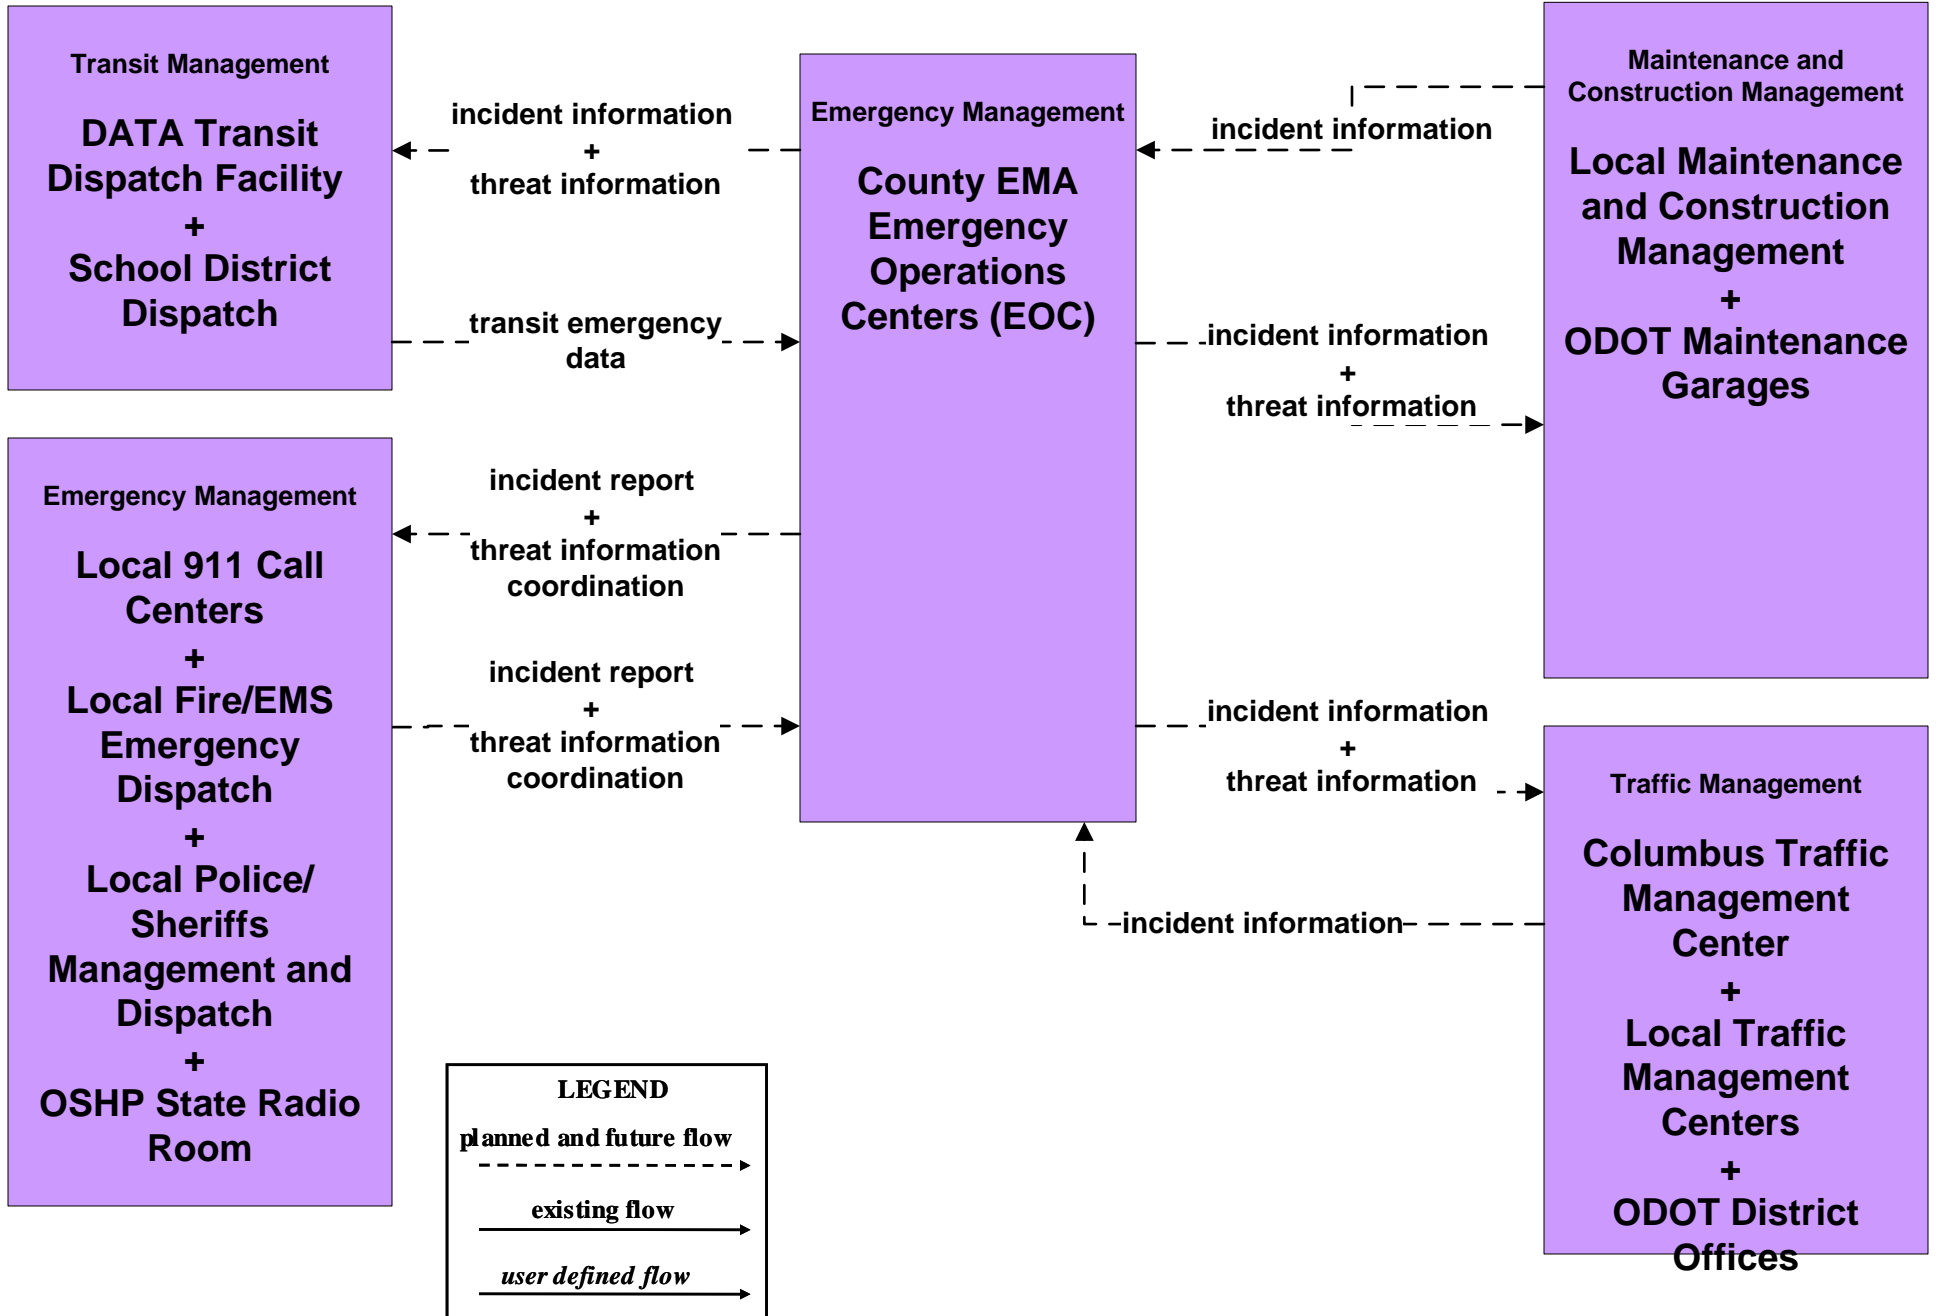

EM02 - Emergency Routing
Regional Medical Center Coordination (2 of 2)

EM02 - Emergency Routing City of Columbus

EM02 - Emergency Routing Local Counties and Municipalities

The local signal preemption request is existing for the following cities as of March 2009: Canal Winchester, City of Pickerington, Gahanna, Upper Arlington, and Violet Township.

EM02 - Emergency Routing Local Counties and Municipalities

**EM04 - Roadway Service Patrols
ODOT**

**EM06 - Wide Area Alert
Franklin County EOC (1 of 2)**

**EM06 - Wide Area Alert
Franklin County EOC (2 of 2)**

**EM06 - Wide Area Alert
County EOCs (1 of 2)**

**EM06 - Wide Area Alert
County EOCs (2 of 2)**

**EM06 - Wide Area Alert
Statewide Amber/Silver Alerts**

There is also a local Amber Alert. E.g, City of Columbus Police. Also Silver Alerts

**EM06 - Wide Area Alert
City of Columbus Amber/Silver Alerts**

EM07 - Early Warning System Franklin County EOC

EM07 - Early Warning System County EOCs

**EM08 - Disaster Response and Recovery
Franklin County EOC (1 of 2)**