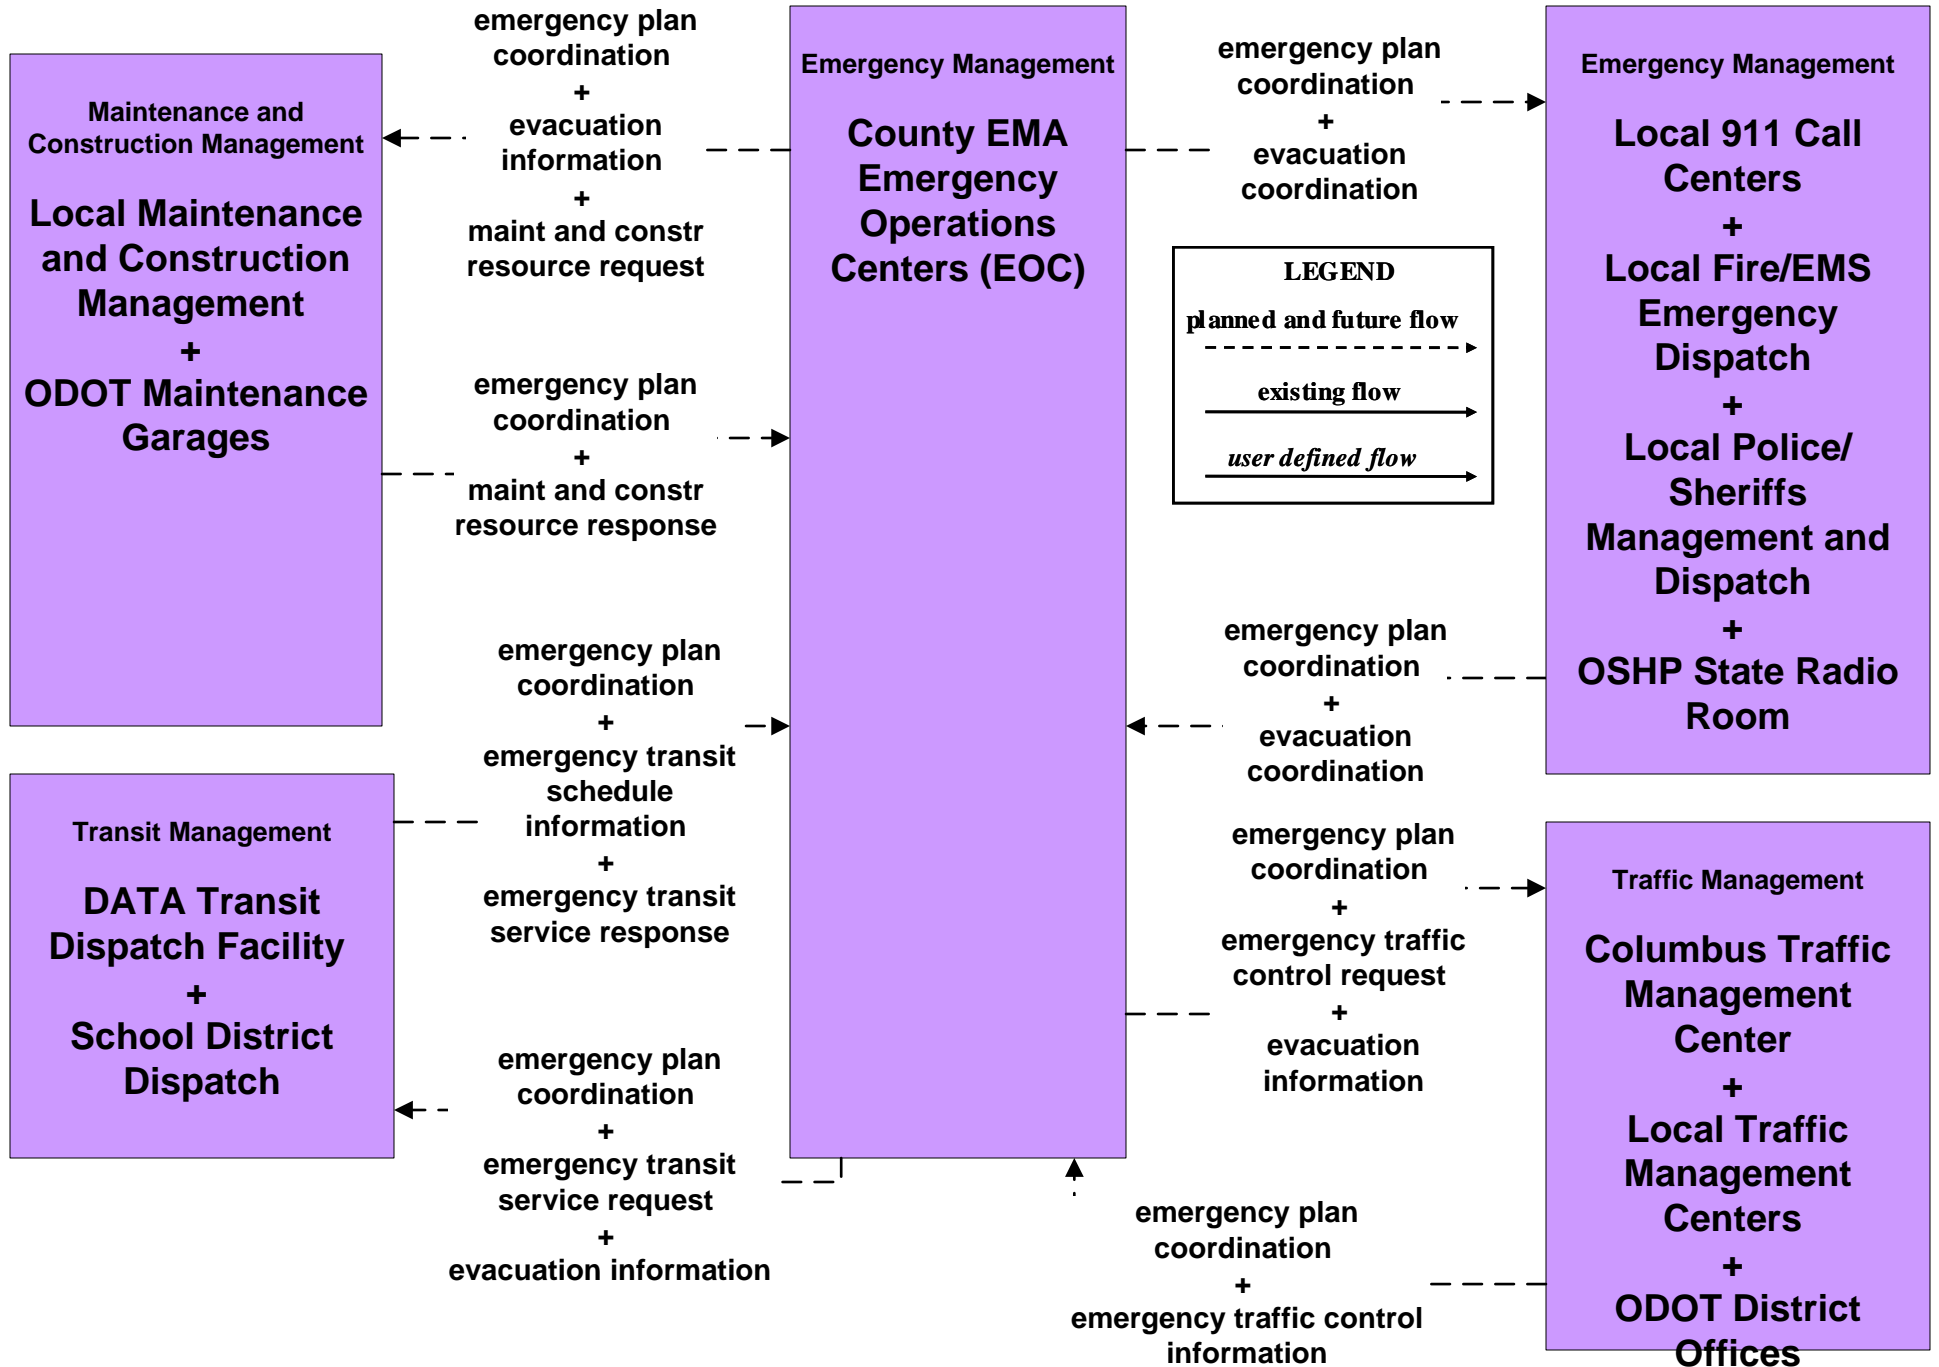

**EM06 - Wide Area Alert
City of Columbus Amber/Silver Alerts**

EM07 - Early Warning System Franklin County EOC

EM07 - Early Warning System County EOCs

**EM08 - Disaster Response and Recovery
Franklin County EOC (1 of 2)**

**EM08 - Disaster Response and Recovery
Franklin County EOC (2 of 2)**

EM08 - Disaster Response and Recovery County EOCs (1 of 2)

**EM08 - Disaster Response and Recovery
County EOCs (2 of 2)**

EM09 – Evacuation and Reentry Management Franklin County EOC

EM09 – Evacuation and Reentry Management County EOCs

EM10 - Disaster Traveler Information County EOCs