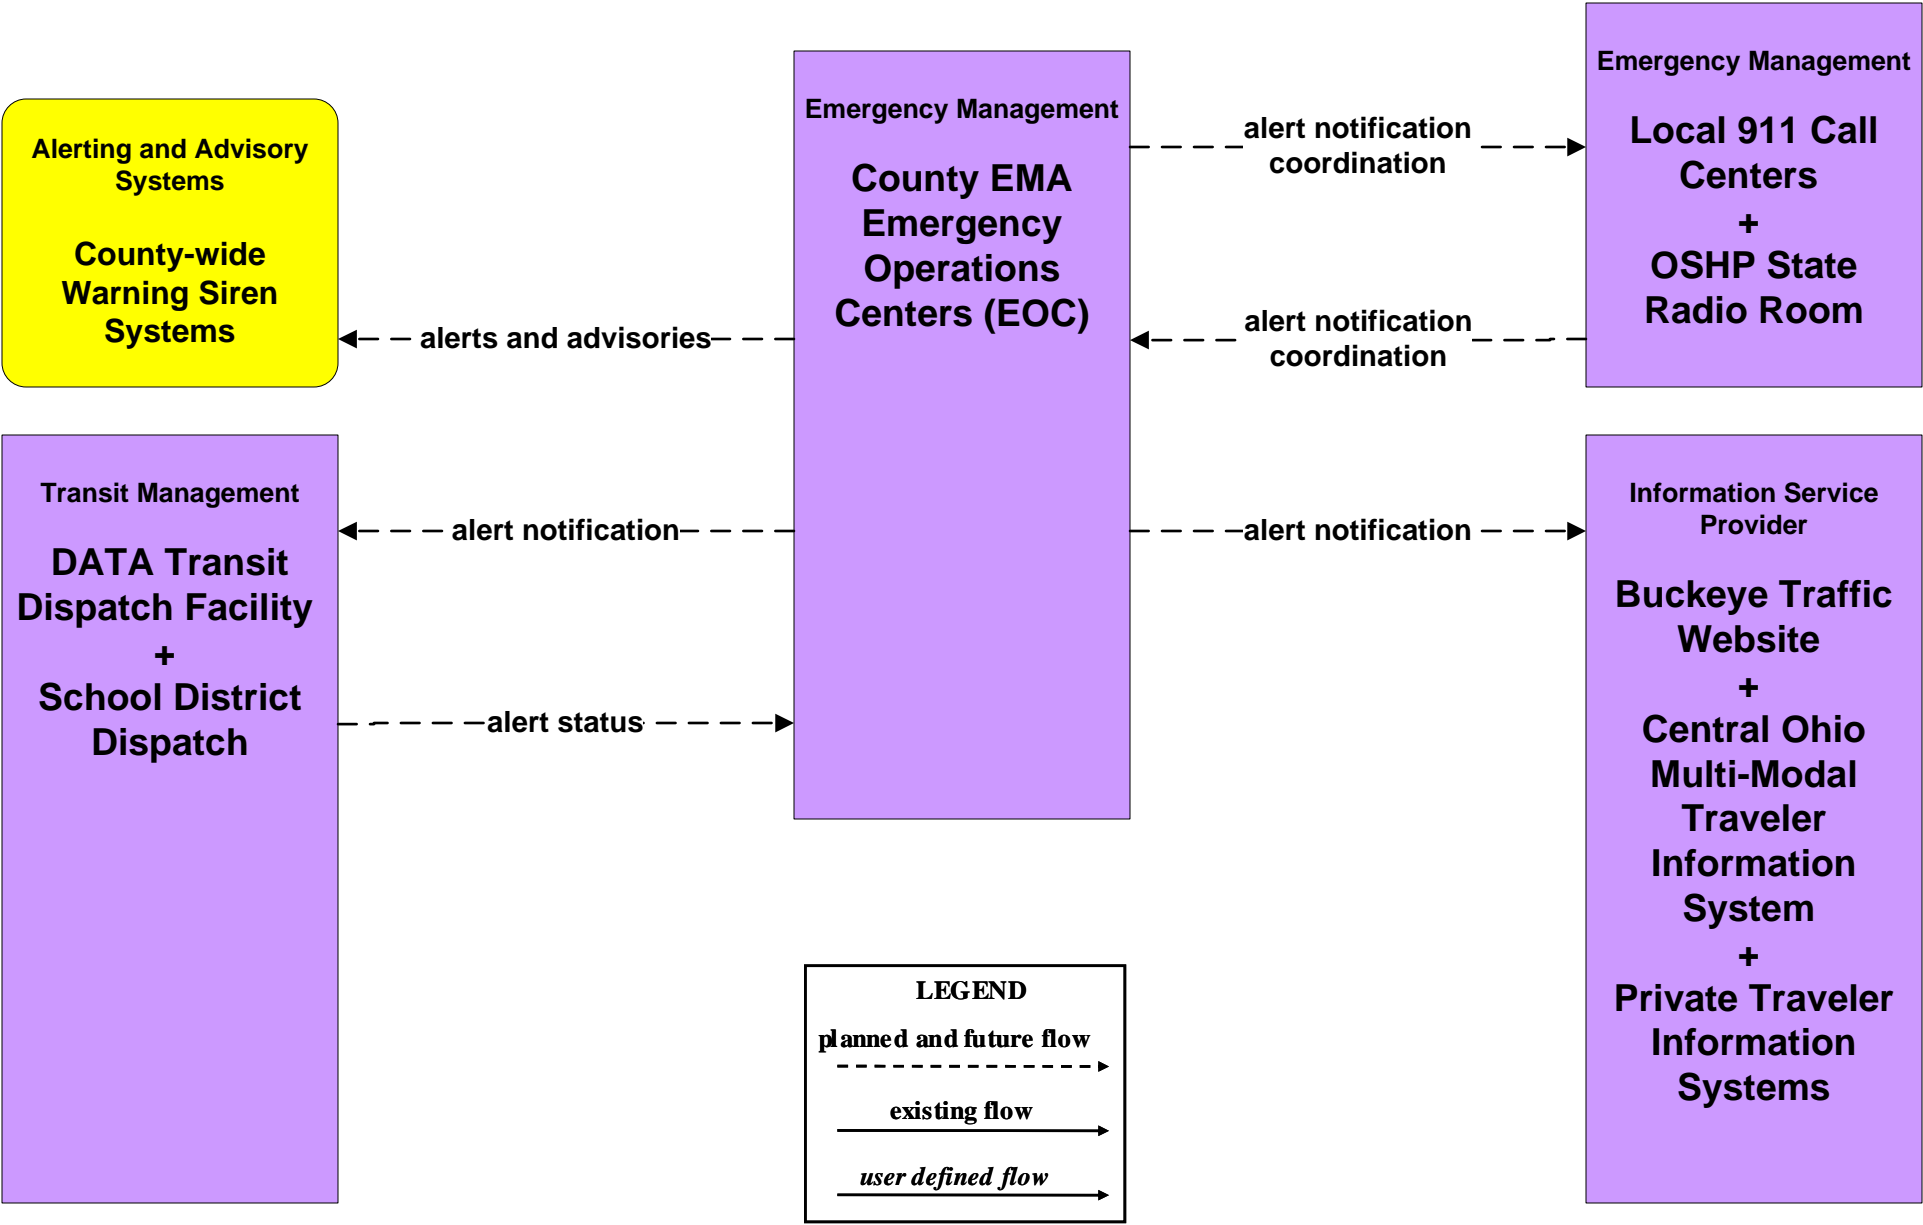

existing flow
 —————>

user defined flow
 —————>

EM01 - Emergency Call-Taking and Dispatch Local Counties and Municipalities

**EM01 - Emergency Call-Taking and Dispatch
Ohio State Highway Patrol**

**EM02 - Emergency Routing
Regional Medical Center Coordination (1 of 2)**

EM02 - Emergency Routing
Regional Medical Center Coordination (2 of 2)

EM02 - Emergency Routing City of Columbus

EM02 - Emergency Routing Local Counties and Municipalities

The local signal preemption request is existing for the following cities as of March 2009: Canal Winchester, City of Pickerington, Gahanna, Upper Arlington, and Violet Township.

EM02 - Emergency Routing Local Counties and Municipalities

**EM04 - Roadway Service Patrols
ODOT**

**EM06 - Wide Area Alert
Franklin County EOC (1 of 2)**

**EM06 - Wide Area Alert
Franklin County EOC (2 of 2)**

**EM06 - Wide Area Alert
County EOCs (1 of 2)**

**EM06 - Wide Area Alert
County EOCs (2 of 2)**

**EM06 - Wide Area Alert
Statewide Amber/Silver Alerts**

There is also a local Amber Alert. E.g, City of Columbus Police. Also Silver Alerts