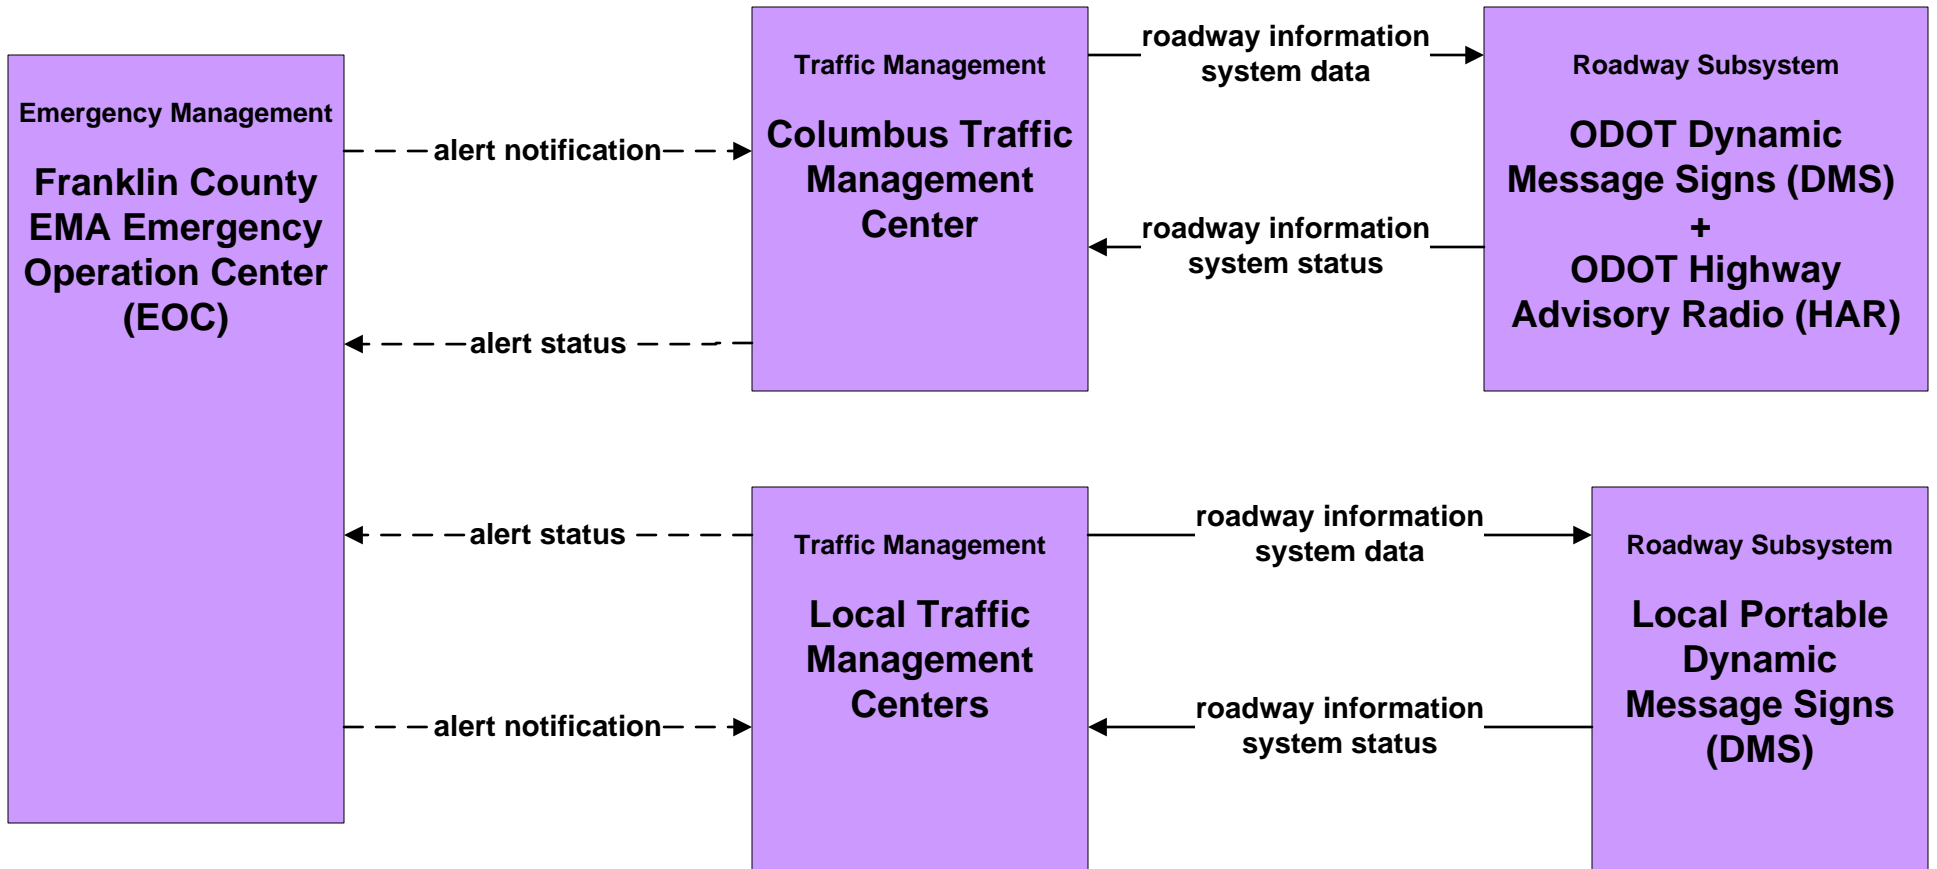

EM02 - Emergency Routing
Regional Medical Center Coordination (2 of 2)

EM02 - Emergency Routing City of Columbus

EM02 - Emergency Routing Local Counties and Municipalities

The local signal preemption request is existing for the following cities as of March 2009: Canal Winchester, City of Pickerington, Gahanna, Upper Arlington, and Violet Township.

EM02 - Emergency Routing Local Counties and Municipalities

**EM04 - Roadway Service Patrols
ODOT**

**EM06 - Wide Area Alert
Franklin County EOC (1 of 2)**

**EM06 - Wide Area Alert
Franklin County EOC (2 of 2)**

**EM06 - Wide Area Alert
County EOCs (1 of 2)**

**EM06 - Wide Area Alert
County EOCs (2 of 2)**

**EM06 - Wide Area Alert
Statewide Amber/Silver Alerts**

There is also a local Amber Alert. E.g, City of Columbus Police. Also Silver Alerts