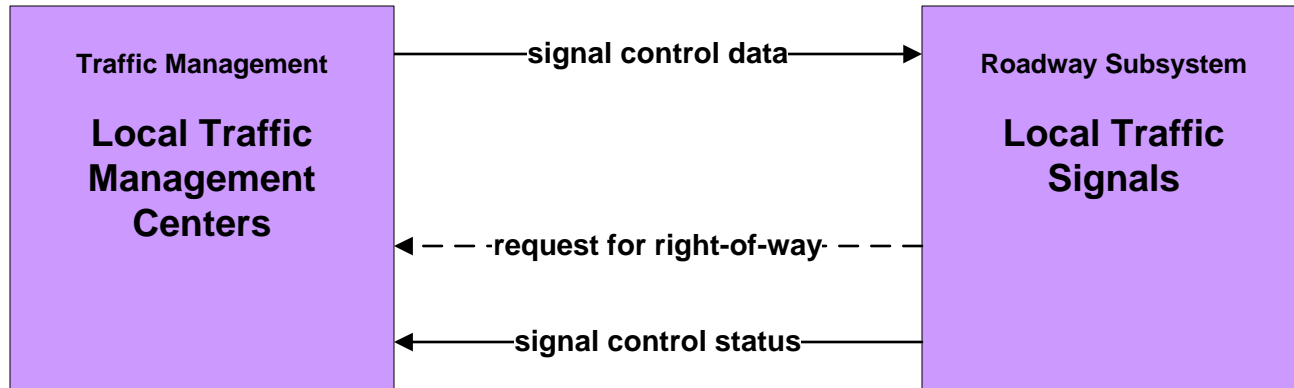

existing flow
 —————>

user defined flow
 —————>

EM01 - Emergency Call-Taking and Dispatch Local Counties and Municipalities

**EM01 - Emergency Call-Taking and Dispatch
Ohio State Highway Patrol**

**EM02 - Emergency Routing
Regional Medical Center Coordination (1 of 2)**

EM02 - Emergency Routing
Regional Medical Center Coordination (2 of 2)

EM02 - Emergency Routing City of Columbus

EM02 - Emergency Routing Local Counties and Municipalities

The local signal preemption request is existing for the following cities as of March 2009: Canal Winchester, City of Pickerington, Gahanna, Upper Arlington, and Violet Township.