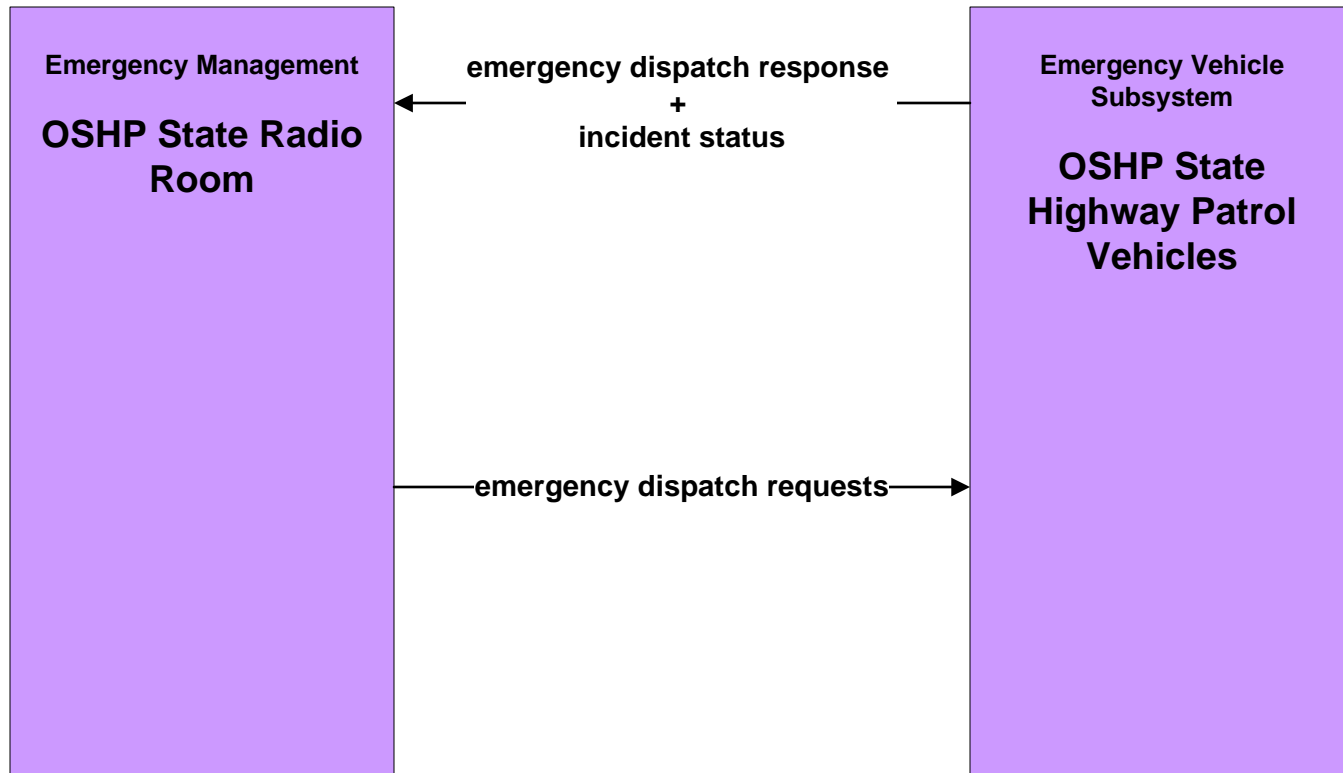

LEGEND

planned and future flow
- - - - ->

existing flow
—————>

user defined flow
—————>

**EM01 - Emergency Call Taking and Dispatch
City of Columbus 911 Call Center (2 of 2)**

LEGEND

planned and future flow
 - - - - ->

existing flow
 —————>

user defined flow
 —————>

EM01 - Emergency Call-Taking and Dispatch Local Counties and Municipalities

**EM01 - Emergency Call-Taking and Dispatch
Ohio State Highway Patrol**

**EM02 - Emergency Routing
Regional Medical Center Coordination (1 of 2)**