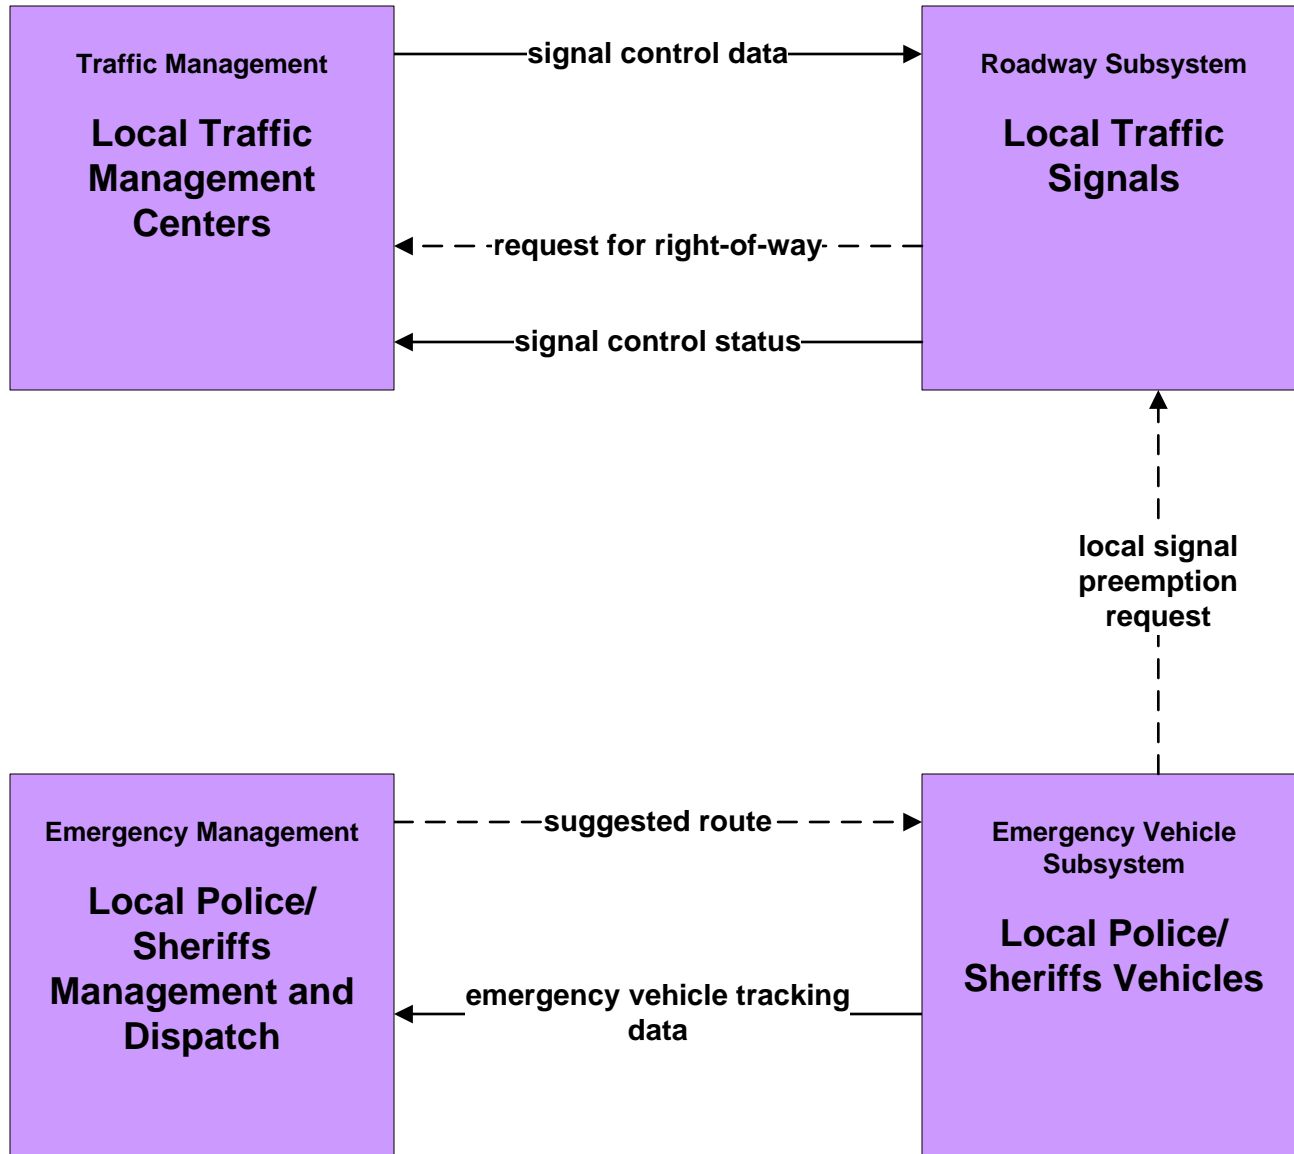

existing flow
 —————>

user defined flow
 —————>

EM01 - Emergency Call-Taking and Dispatch Local Counties and Municipalities

**EM01 - Emergency Call-Taking and Dispatch
Ohio State Highway Patrol**

**EM02 - Emergency Routing
Regional Medical Center Coordination (1 of 2)**

EM02 - Emergency Routing
Regional Medical Center Coordination (2 of 2)

EM02 - Emergency Routing City of Columbus

EM02 - Emergency Routing Local Counties and Municipalities

The local signal preemption request is existing for the following cities as of March 2009: Canal Winchester, City of Pickerington, Gahanna, Upper Arlington, and Violet Township.

EM02 - Emergency Routing Local Counties and Municipalities

**EM04 - Roadway Service Patrols
ODOT**

**EM06 - Wide Area Alert
Franklin County EOC (1 of 2)**

**EM06 - Wide Area Alert
Franklin County EOC (2 of 2)**