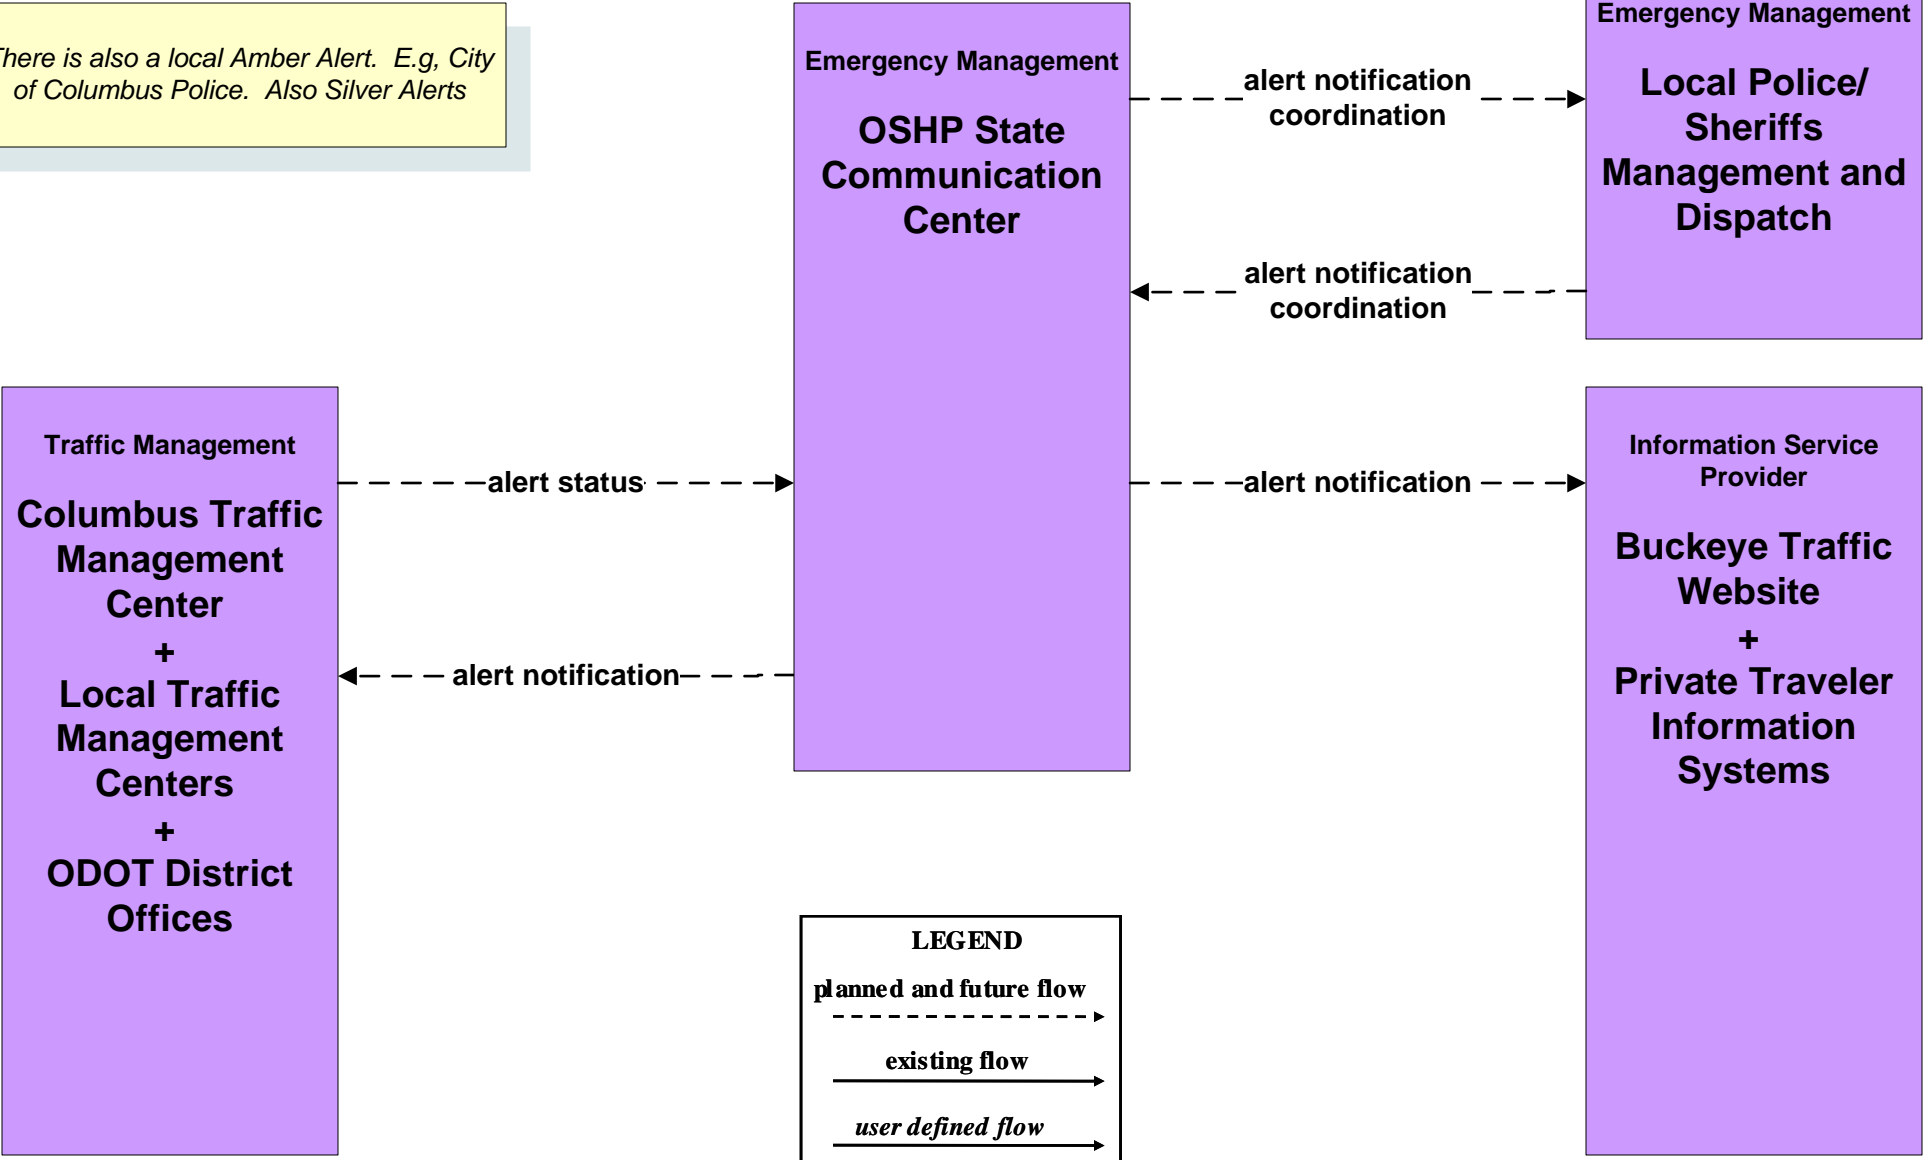

EM02 - Emergency Routing
Regional Medical Center Coordination (2 of 2)

EM02 - Emergency Routing City of Columbus

EM02 - Emergency Routing Local Counties and Municipalities

The local signal preemption request is existing for the following cities as of March 2009: Canal Winchester, City of Pickerington, Gahanna, Upper Arlington, and Violet Township.

EM02 - Emergency Routing Local Counties and Municipalities

**EM04 - Roadway Service Patrols
ODOT**

**EM06 - Wide Area Alert
Franklin County EOC (1 of 2)**

**EM06 - Wide Area Alert
Franklin County EOC (2 of 2)**

**EM06 - Wide Area Alert
County EOCs (1 of 2)**

**EM06 - Wide Area Alert
County EOCs (2 of 2)**

**EM06 - Wide Area Alert
Statewide Amber/Silver Alerts**

There is also a local Amber Alert. E.g, City of Columbus Police. Also Silver Alerts

**EM06 - Wide Area Alert
City of Columbus Amber/Silver Alerts**

EM07 - Early Warning System Franklin County EOC

EM07 - Early Warning System County EOCs

**EM08 - Disaster Response and Recovery
Franklin County EOC (1 of 2)**