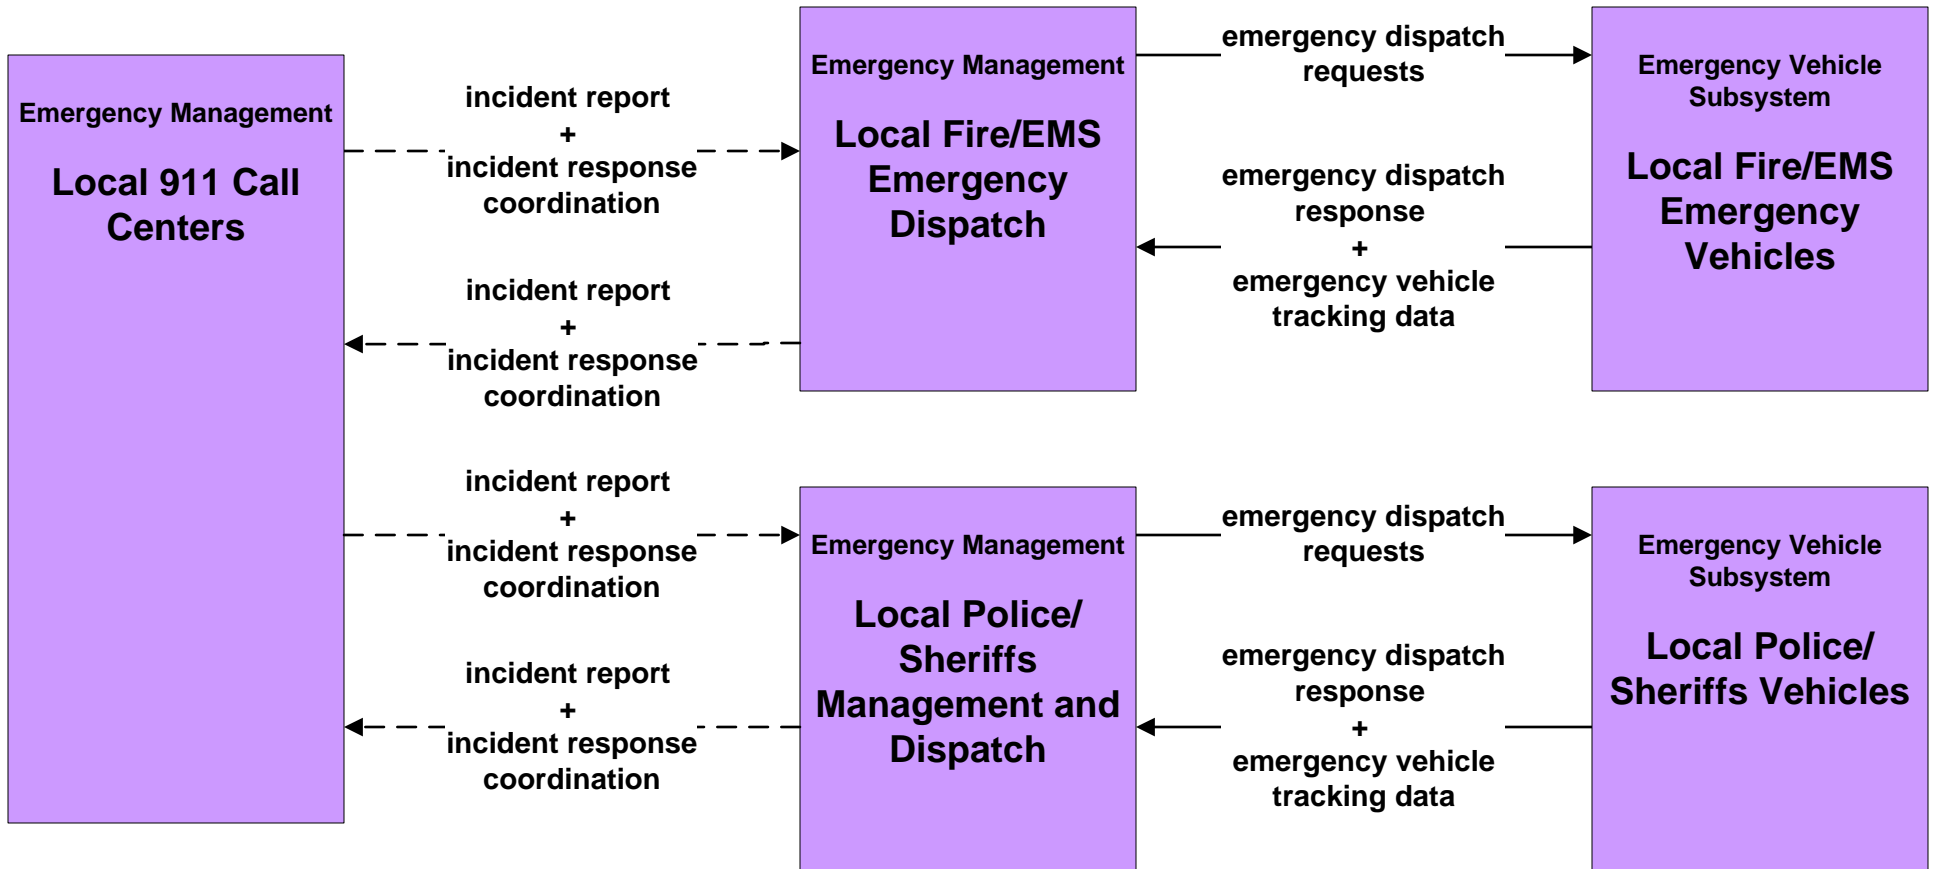

MORPC Regional ITS Architecture

Customized Market Package Diagrams

Emergency Management (EM)

**EM01 - Emergency Call-Taking and Dispatch
Regional Emergency Communications Network (EM to Other EM)**

**EM01 - Emergency Call Taking and Dispatch
City of Columbus 911 Call Center (1 of 2)**

LEGEND

planned and future flow
- - - - ->

existing flow
—————>

user defined flow
—————>

**EM01 - Emergency Call Taking and Dispatch
City of Columbus 911 Call Center (2 of 2)**

LEGEND

planned and future flow
 - - - - ->

existing flow
 —————>

user defined flow
 —————>

EM01 - Emergency Call-Taking and Dispatch Local Counties and Municipalities

**EM01 - Emergency Call-Taking and Dispatch
Ohio State Highway Patrol**

**EM02 - Emergency Routing
Regional Medical Center Coordination (1 of 2)**

EM02 - Emergency Routing
Regional Medical Center Coordination (2 of 2)

EM02 - Emergency Routing City of Columbus

EM02 - Emergency Routing Local Counties and Municipalities

The local signal preemption request is existing for the following cities as of March 2009: Canal Winchester, City of Pickerington, Gahanna, Upper Arlington, and Violet Township.