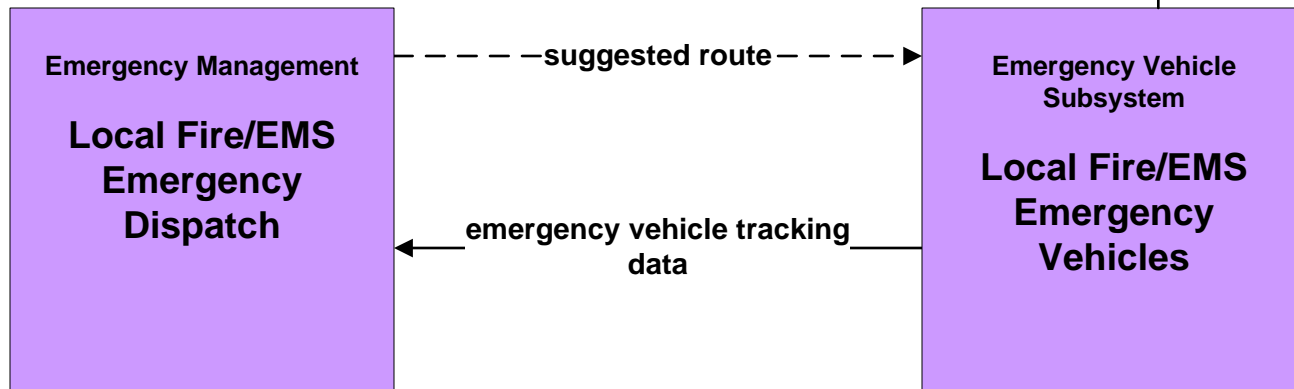

existing flow
 —————>

user defined flow
 —————>

EM01 - Emergency Call-Taking and Dispatch Local Counties and Municipalities

**EM01 - Emergency Call-Taking and Dispatch
Ohio State Highway Patrol**

**EM02 - Emergency Routing
Regional Medical Center Coordination (1 of 2)**

EM02 - Emergency Routing
Regional Medical Center Coordination (2 of 2)

EM02 - Emergency Routing City of Columbus

EM02 - Emergency Routing Local Counties and Municipalities

The local signal preemption request is existing for the following cities as of March 2009: Canal Winchester, City of Pickerington, Gahanna, Upper Arlington, and Violet Township.

EM02 - Emergency Routing Local Counties and Municipalities

**EM04 - Roadway Service Patrols
ODOT**

**EM06 - Wide Area Alert
Franklin County EOC (1 of 2)**

**EM06 - Wide Area Alert
Franklin County EOC (2 of 2)**