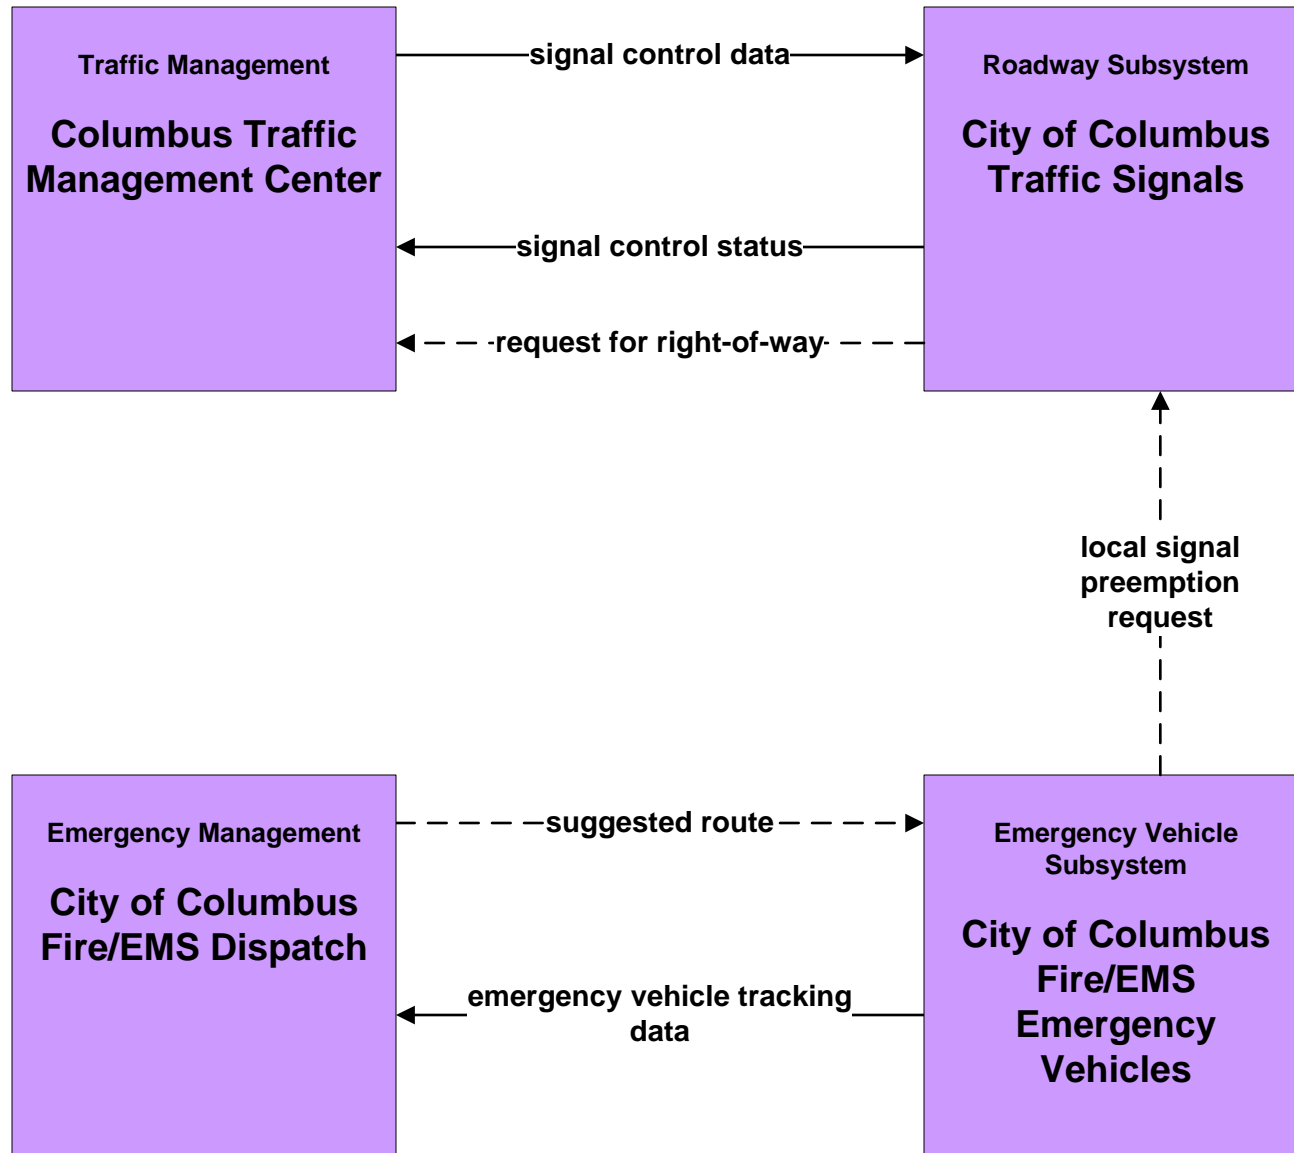

LEGEND

planned and future flow
- - - - ->

existing flow
—————>

user defined flow
—————>

**EM01 - Emergency Call Taking and Dispatch
City of Columbus 911 Call Center (2 of 2)**

LEGEND

planned and future flow
 - - - - ->

existing flow
 —————>

user defined flow
 —————>

EM01 - Emergency Call-Taking and Dispatch Local Counties and Municipalities

**EM01 - Emergency Call-Taking and Dispatch
Ohio State Highway Patrol**

**EM02 - Emergency Routing
Regional Medical Center Coordination (1 of 2)**

EM02 - Emergency Routing
Regional Medical Center Coordination (2 of 2)

EM02 - Emergency Routing City of Columbus

EM02 - Emergency Routing Local Counties and Municipalities

The local signal preemption request is existing for the following cities as of March 2009: Canal Winchester, City of Pickerington, Gahanna, Upper Arlington, and Violet Township.

EM02 - Emergency Routing Local Counties and Municipalities

**EM04 - Roadway Service Patrols
ODOT**

**EM06 - Wide Area Alert
Franklin County EOC (1 of 2)**

**EM06 - Wide Area Alert
Franklin County EOC (2 of 2)**