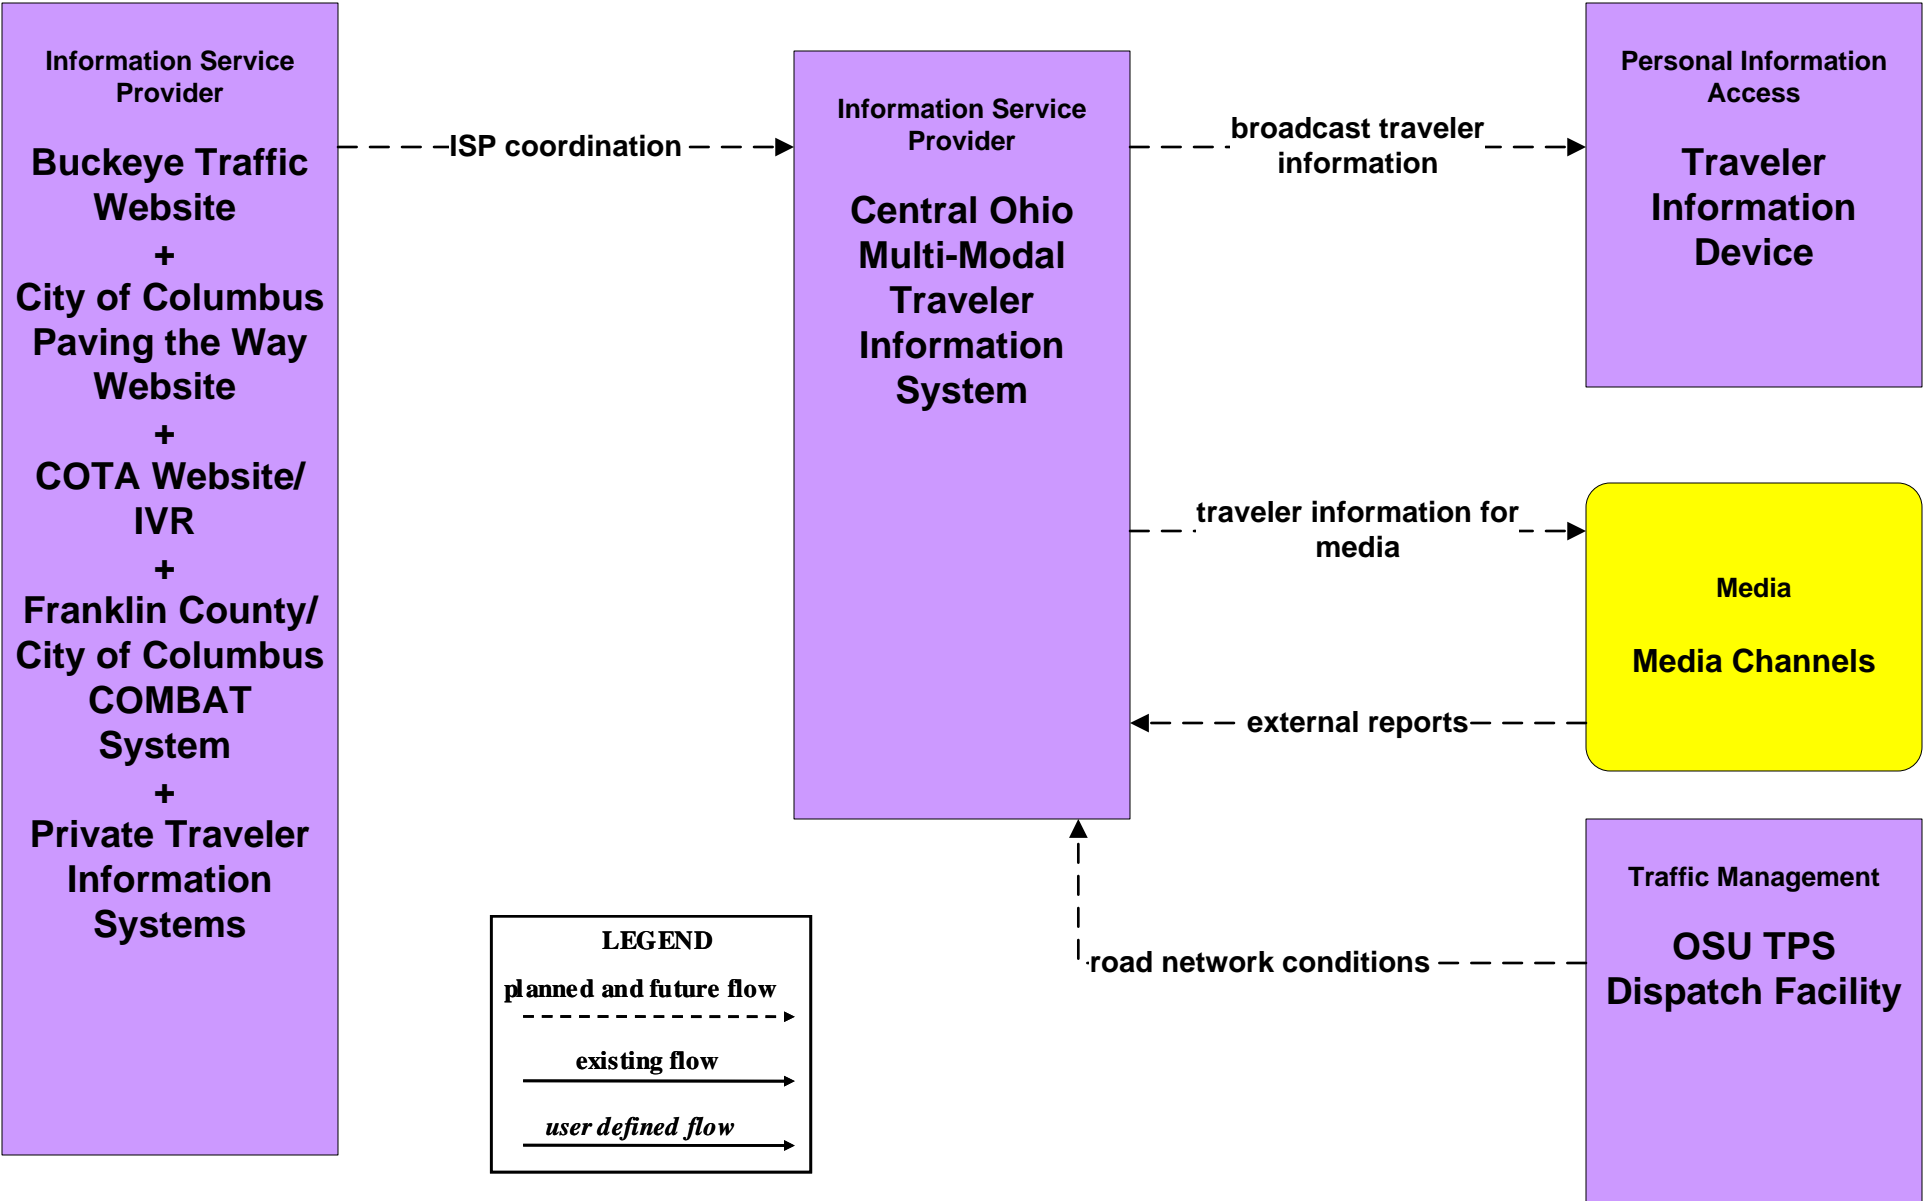

# **MORPC Regional ITS Architecture**

### **Advanced Traveler Information Systems (ATIS)**

**ATIS01 - Broadcast Traveler Information  
City of Columbus**

**ATIS01 - Broadcast Traveler Information  
Central Ohio Multi-Modal Traveler Information System**

# ATIS01 - Broadcast Traveler Information Buckeye Traffic

# ATIS02 - Interactive Traveler Information Private Traveler Information Systems