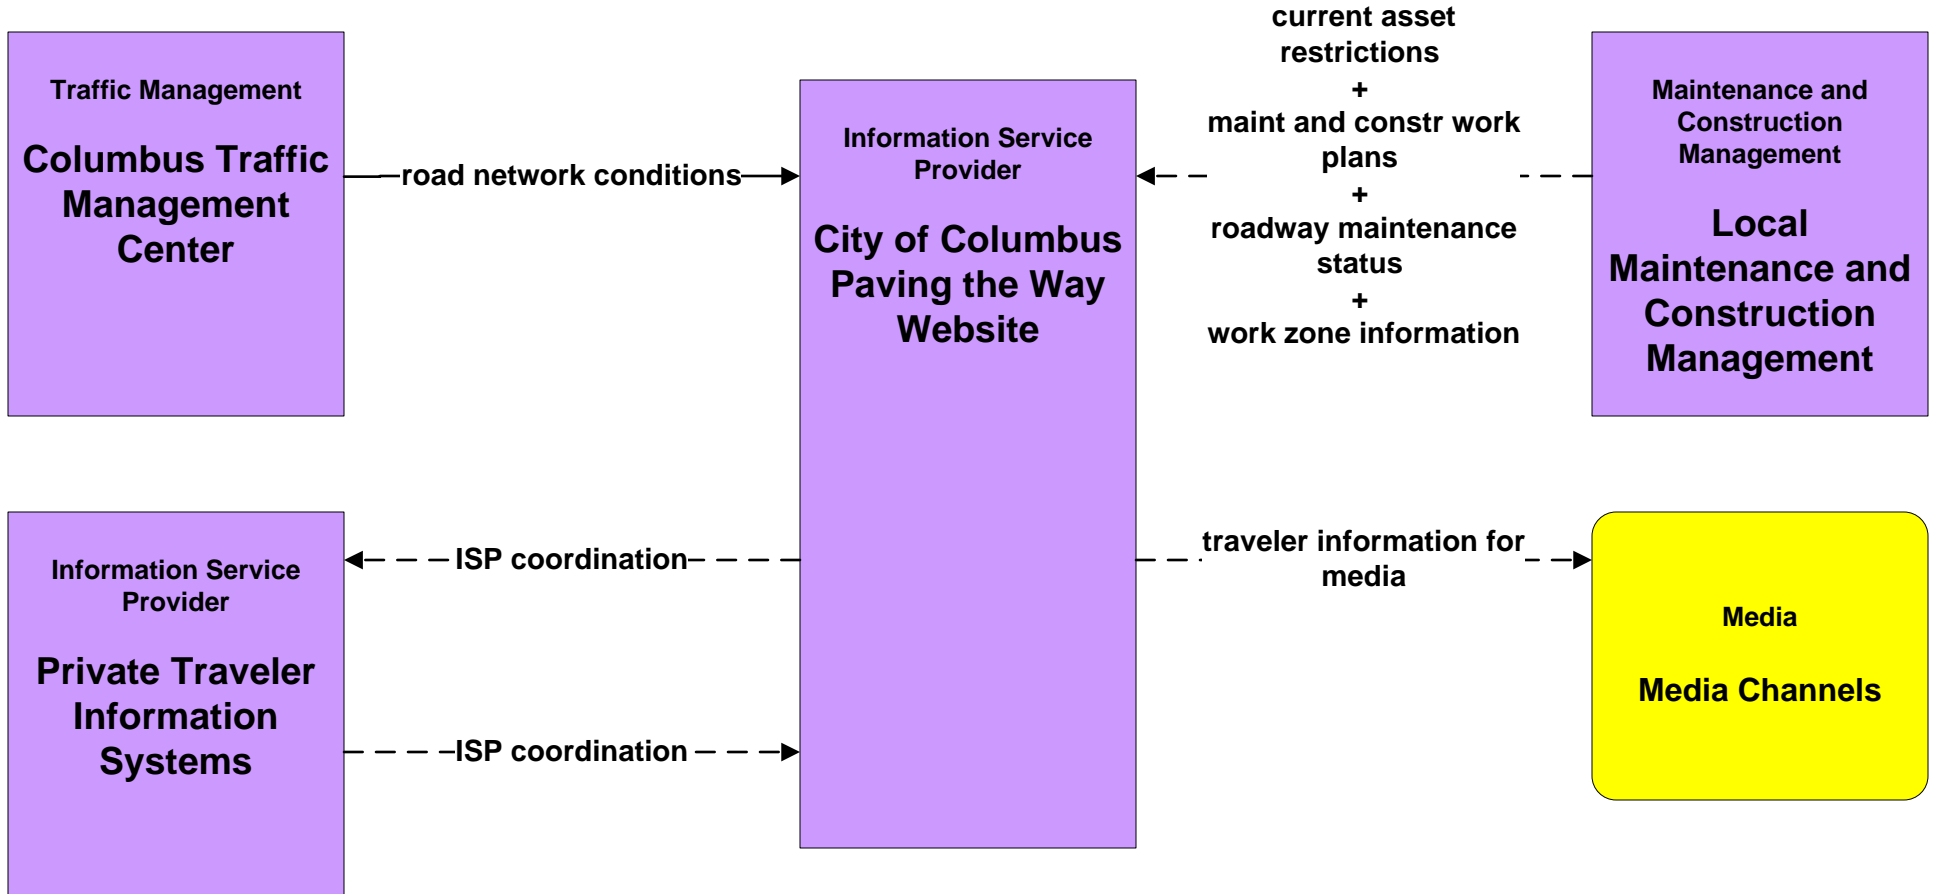

# **MORPC Regional ITS Architecture**

## **Customized Market Package Diagrams**

### **Advanced Traveler Information Systems (ATIS)**

**ATIS01 - Broadcast Traveler Information  
City of Columbus**

**ATIS01 - Broadcast Traveler Information  
Central Ohio Multi-Modal Traveler Information System**

# ATIS01 - Broadcast Traveler Information Buckeye Traffic