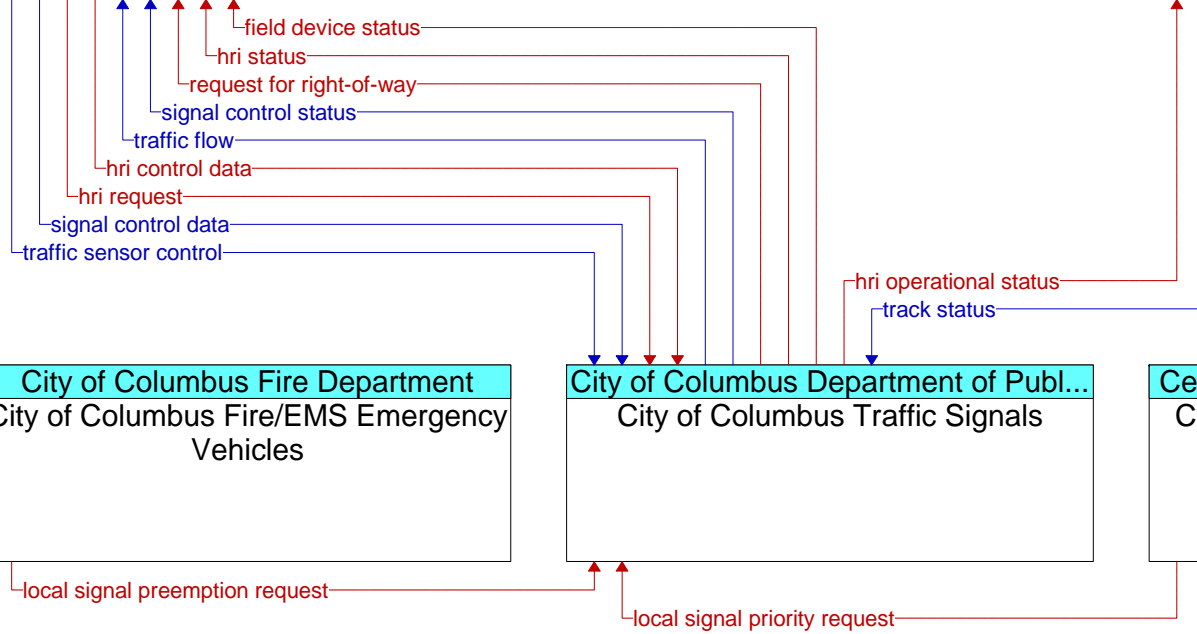

Columbus Traffic Management Group
Columbus Traffic Management Center

Private Rail Operations
Private Rail Wayside Equipment

City of Columbus Fire Department
City of Columbus Fire/EMS Emergency
Vehicles

City of Columbus Department of Publ...
City of Columbus Traffic Signals

Central Ohio Transit Authority (COTA)
COTA Transit Fixed Route Vehicles

— Planned
— Existing and Planned