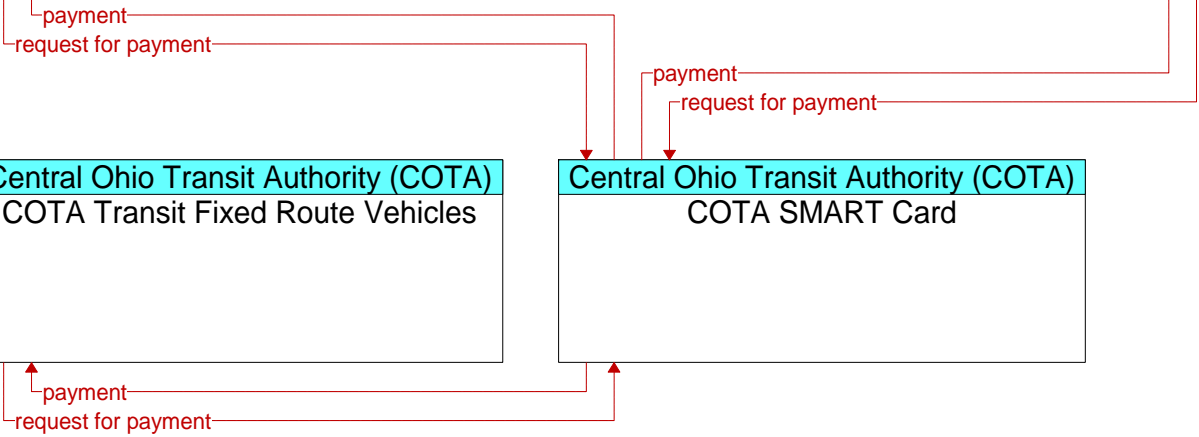

Delaware Area Transit Agency (DATA)
DATA On Demand Transit Vehicles

Delaware Area Transit Agency (DATA)
DATA Transit Fixed Route Vehicles

Central Ohio Transit Authority (COTA)
COTA Transit Fixed Route Vehicles

Central Ohio Transit Authority (COTA)
COTA SMART Card

Planned