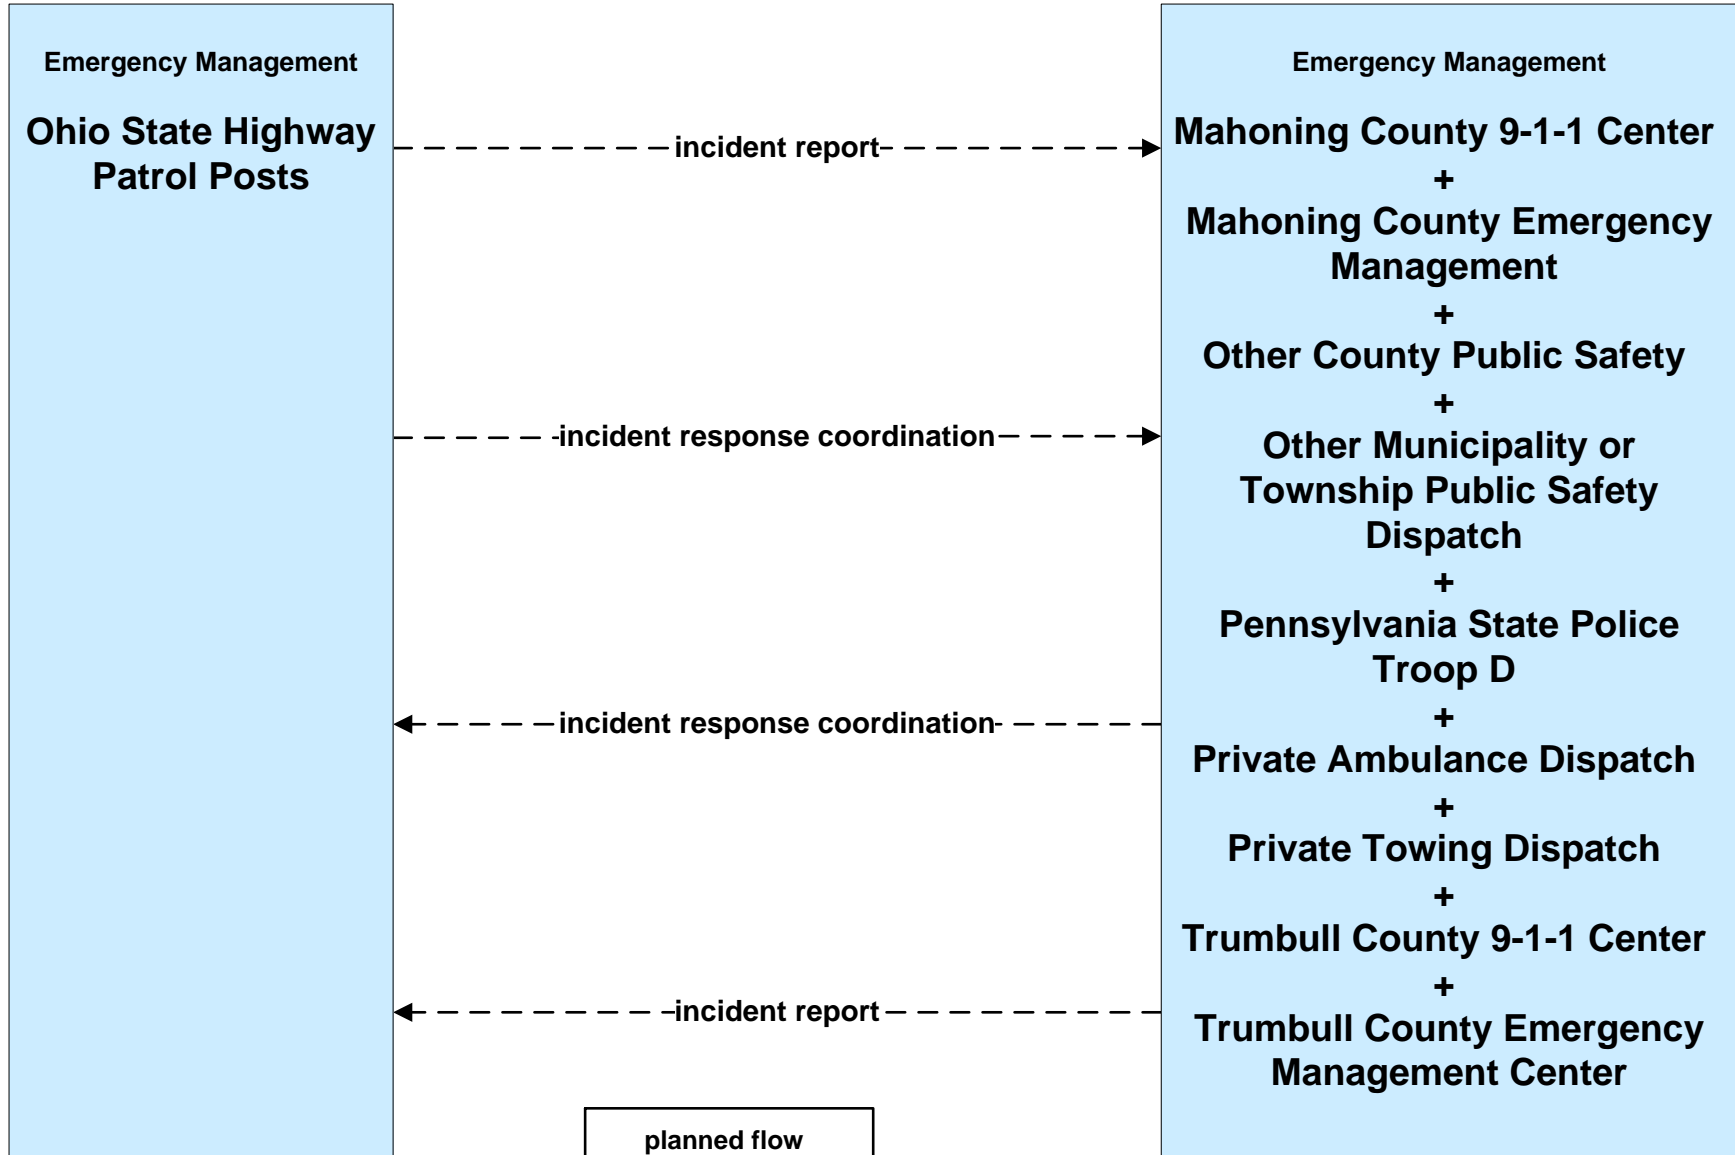

**EM01 - Emergency Response Coordination
Ohio State Highway Patrol Posts**

**EM08 - Disaster Response and Recovery
Mahoning County EOC (1 of 2)**

**EM08 - Disaster Response and Recovery
Trumbull County EOC (1 of 2)**