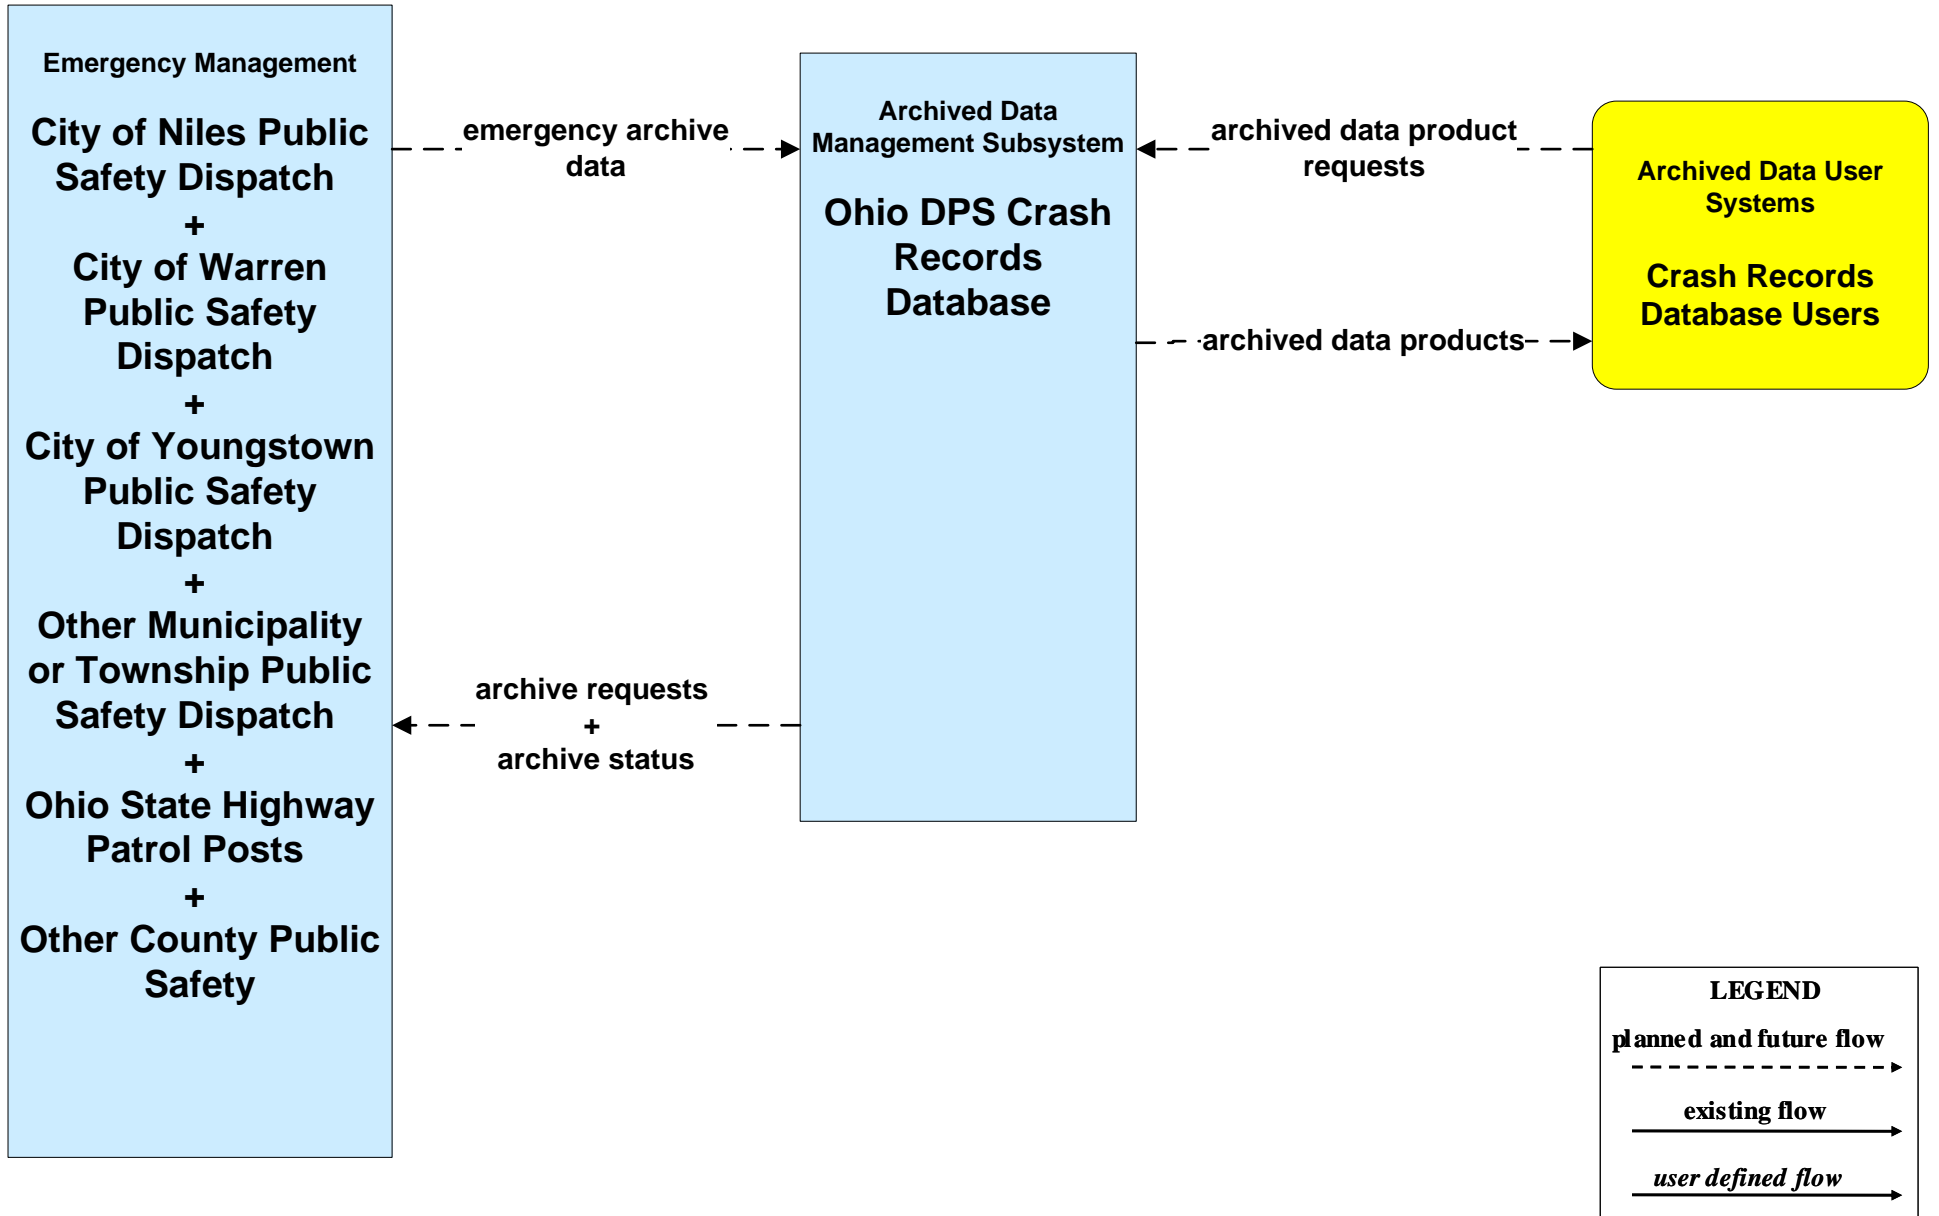

AD1 - ITS Data Mart
Ohio DPS Crash Records Database

ATMS06 - Traffic Information Dissemination Mahoning County

**ATMS06 - Traffic Information Dissemination
Trumbull County**

**ATMS08 - Incident Management
ODOT District 4 Traffic**

Emergency Management
**Trumbull County
Emergency
Management Center**

incident report

incident response coordination

incident response coordination

planned flow

existing flow

user defined flow

incident report

Emergency Management

**City of Niles Public Safety
Dispatch**

+

**City of Warren Public Safety
Dispatch**

+

**Mahoning County
Emergency Management**

+

**Ohio State Highway Patrol
Posts**

+

Ohio Statewide EOC

+

**Other Municipality or
Township EOC**

+

**Other Municipality or
Township Public Safety
Dispatch**

+

**Trumbull County 9-1-1
Center**