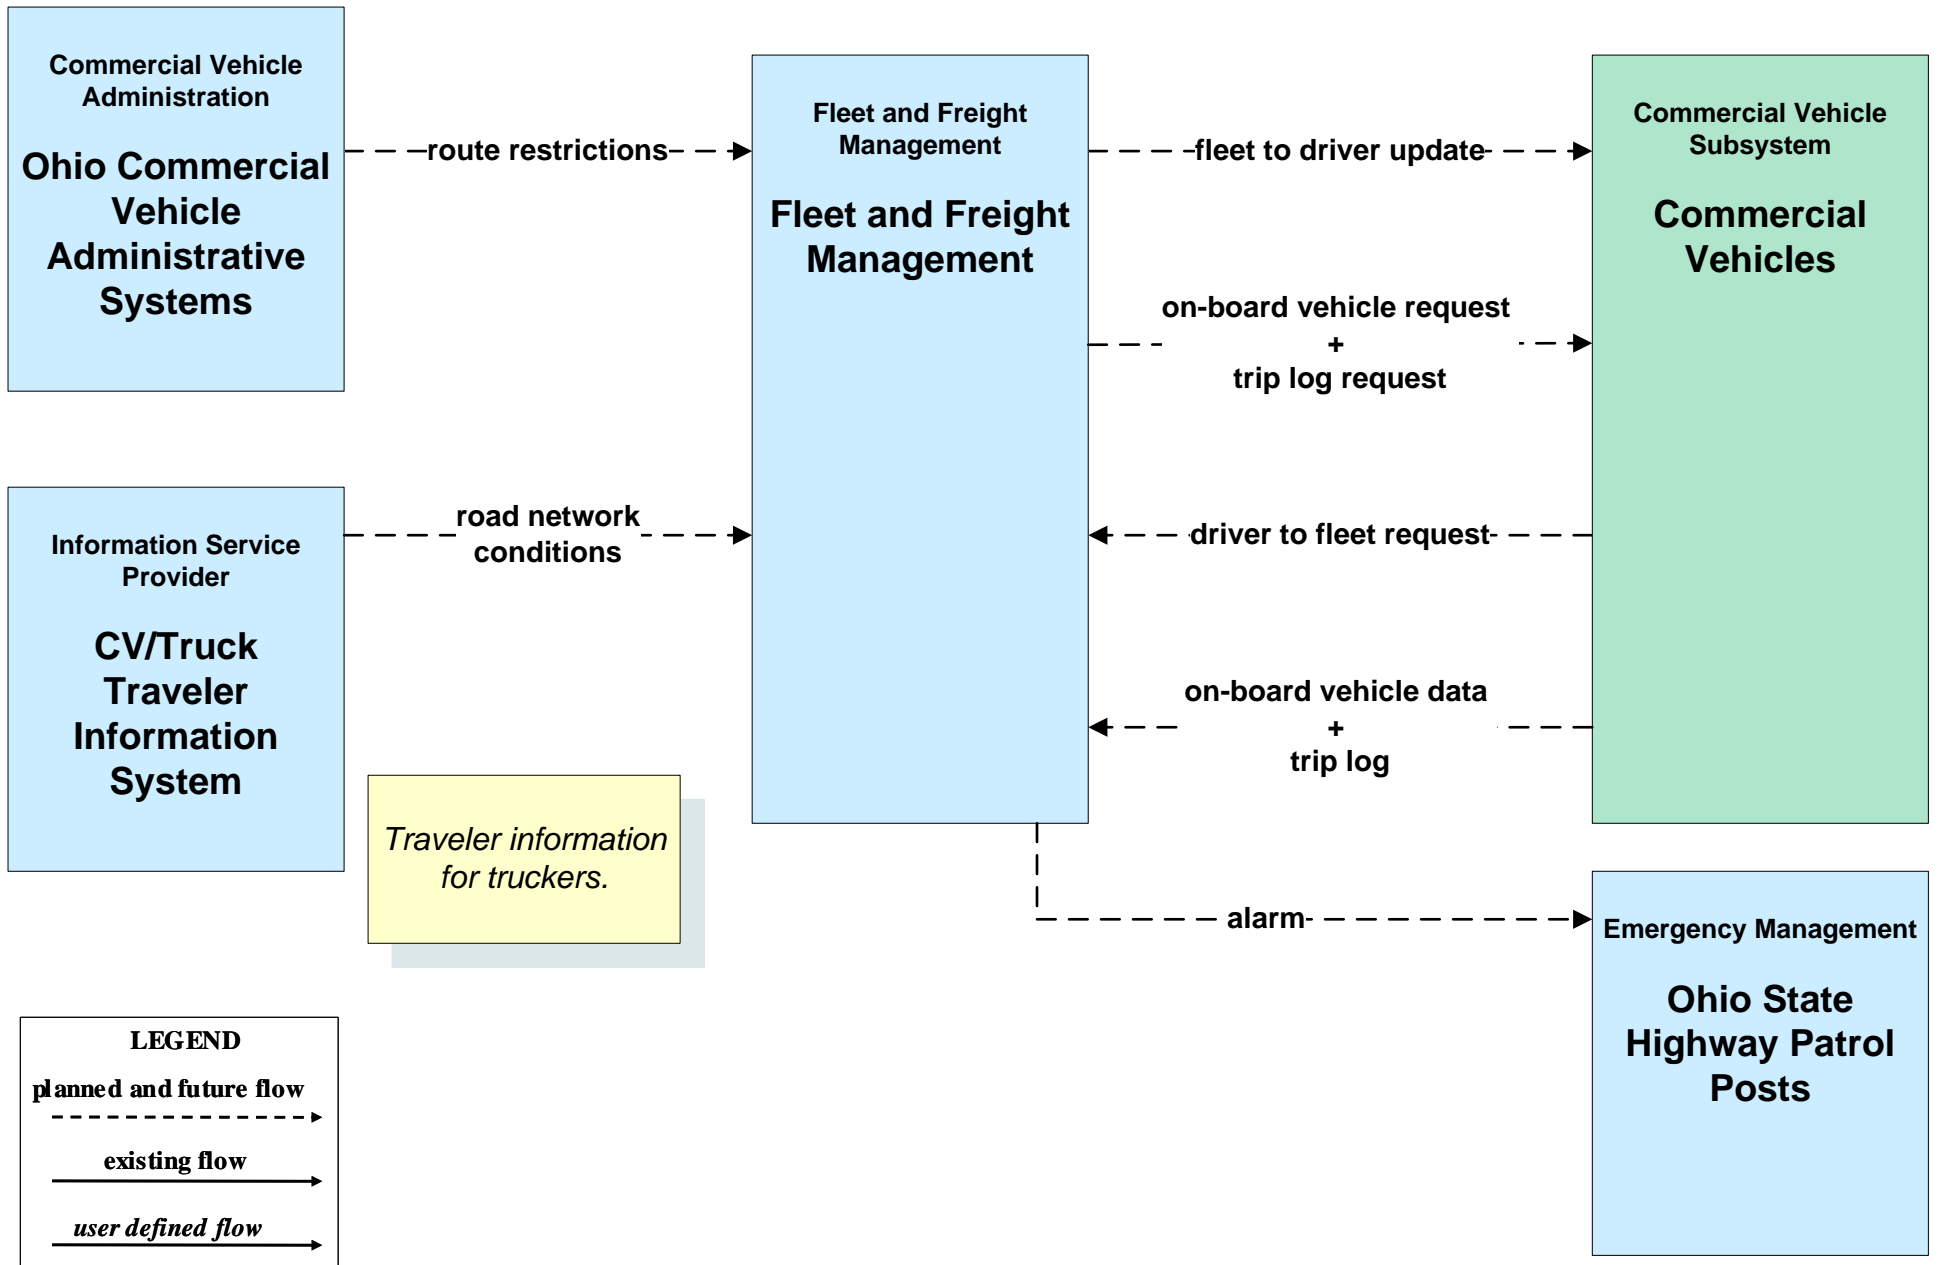

AD1 - ITS Data Mart
Ohio DPS Crash Records Database

ATMS06 - Traffic Information Dissemination Mahoning County

**ATMS06 - Traffic Information Dissemination
Trumbull County**

**ATMS08 - Incident Management
ODOT District 4 Traffic**

**ATMS08 - Incident Management
OTC**

ATMS08 - Incident Management ODOT District 4 Maintenance

ATMS08 - Incident Management
Ohio State Highway Patrol / Municipal Public Safety

ATMS10 - Electronic Toll Collection Ohio Turnpike Commission

CVO01 - Fleet Administration Eastgate Region

CVO03 - Electronic Clearance Youngstown Regional Inland Port

**CVO06 - Weigh-In-Motion
OSHP**

**CVO10 - HAZMAT
Eastgate Region**

LEGEND

- planned and future flow
----->
- existing flow
—————>
- user defined flow
—————>

Emergency Management
**Trumbull County
Emergency
Management Center**

incident report

incident response coordination

incident response coordination

planned flow

existing flow

user defined flow

incident report