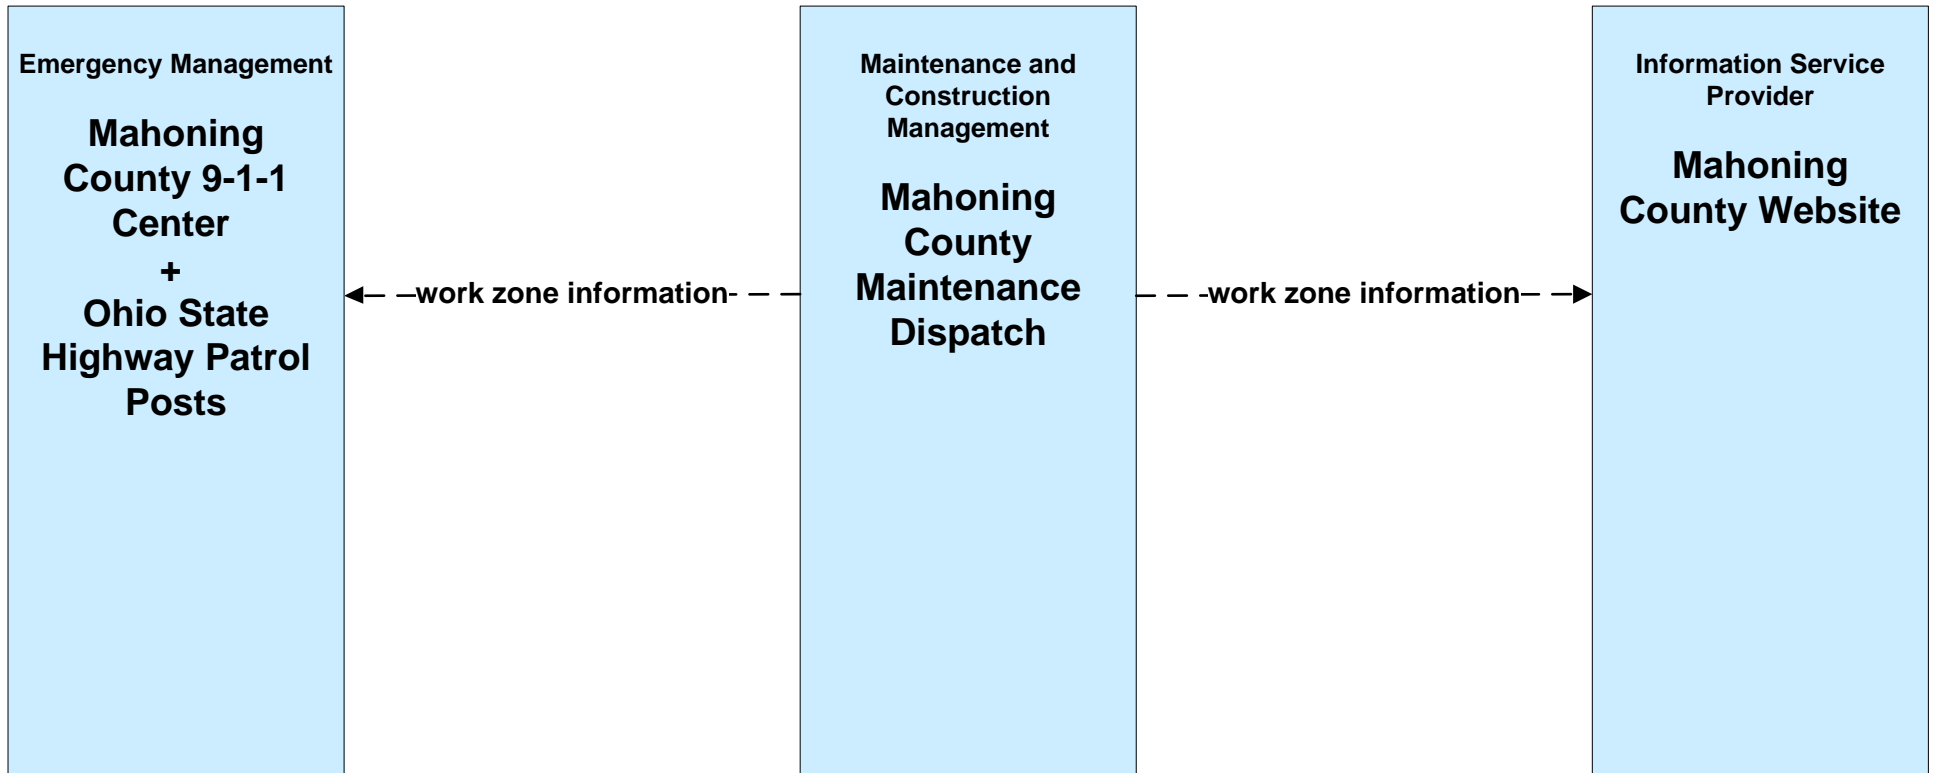

+

Ohio Statewide EOC

+

**Other Municipality or
Township EOC**

+

**Other Municipality or
Township Public Safety
Dispatch**

+

**Trumbull County 9-1-1
Center**

**MC06 - Winter Maintenance
City of Warren**

MC06 - Winter Maintenance Ohio Turnpike

**MC06 - Winter Maintenance
Trumbull County Maintenance**

**MC08 - Workzone Management
ODOT District 4**

**MC08 - Workzone Management
Mahoning County**

**MC08 - Workzone Management
Trumbull County**

**MC08 - Workzone Management
Municipal Maintenance**

**MC06 - Winter Maintenance
Mahoning County Maintenance**