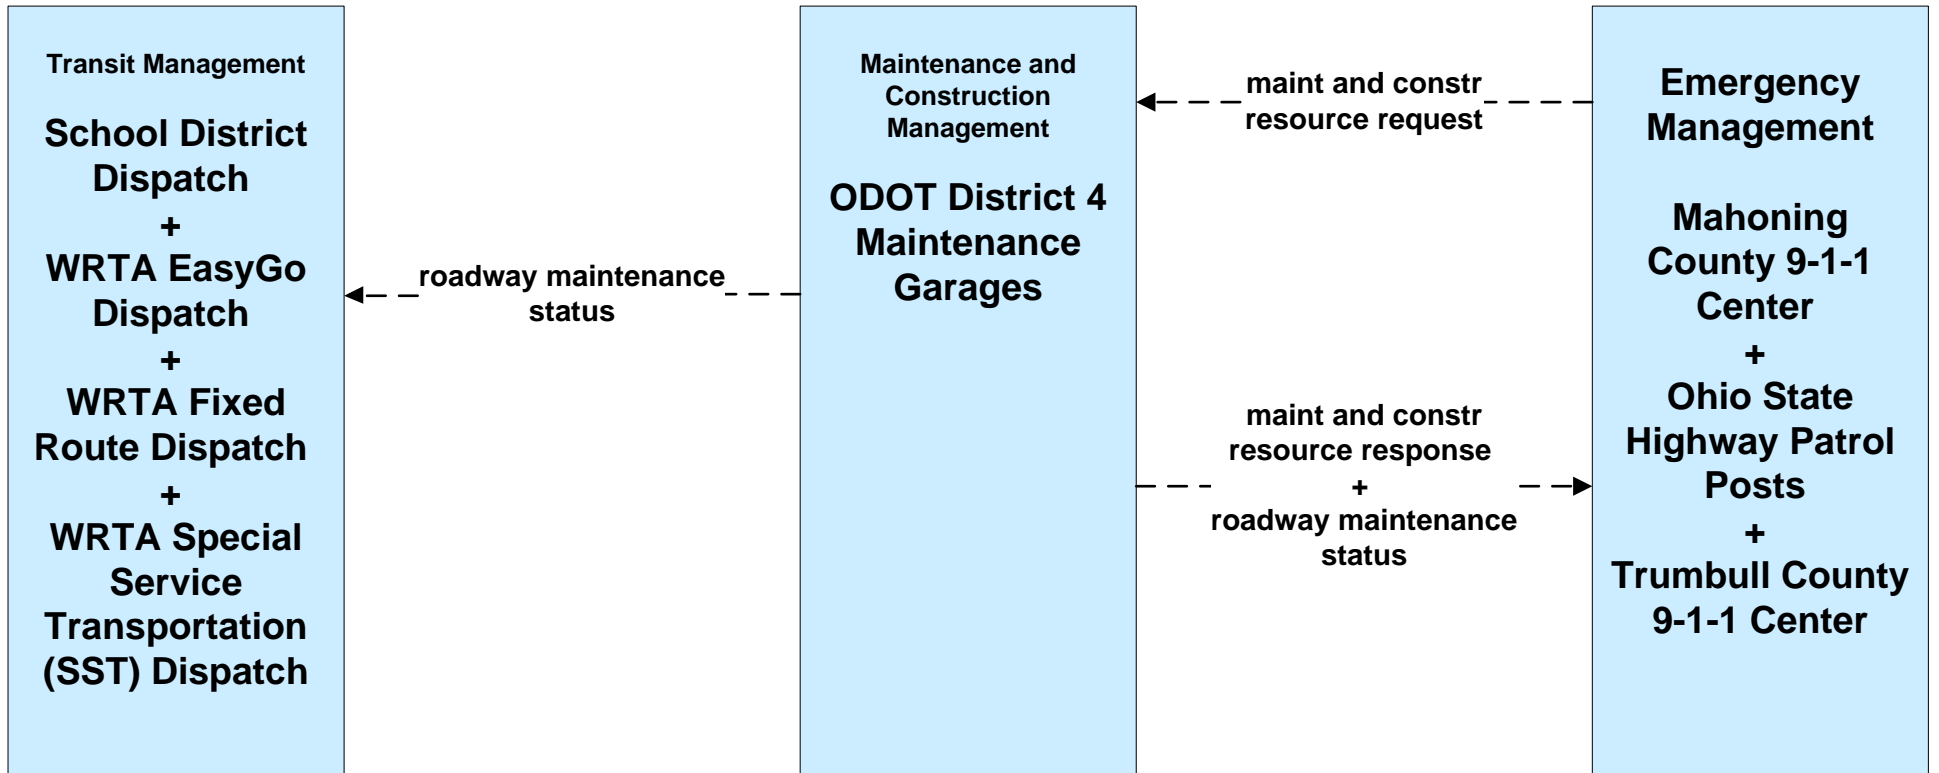

**MC06 - Winter Maintenance
ODOT District 4**