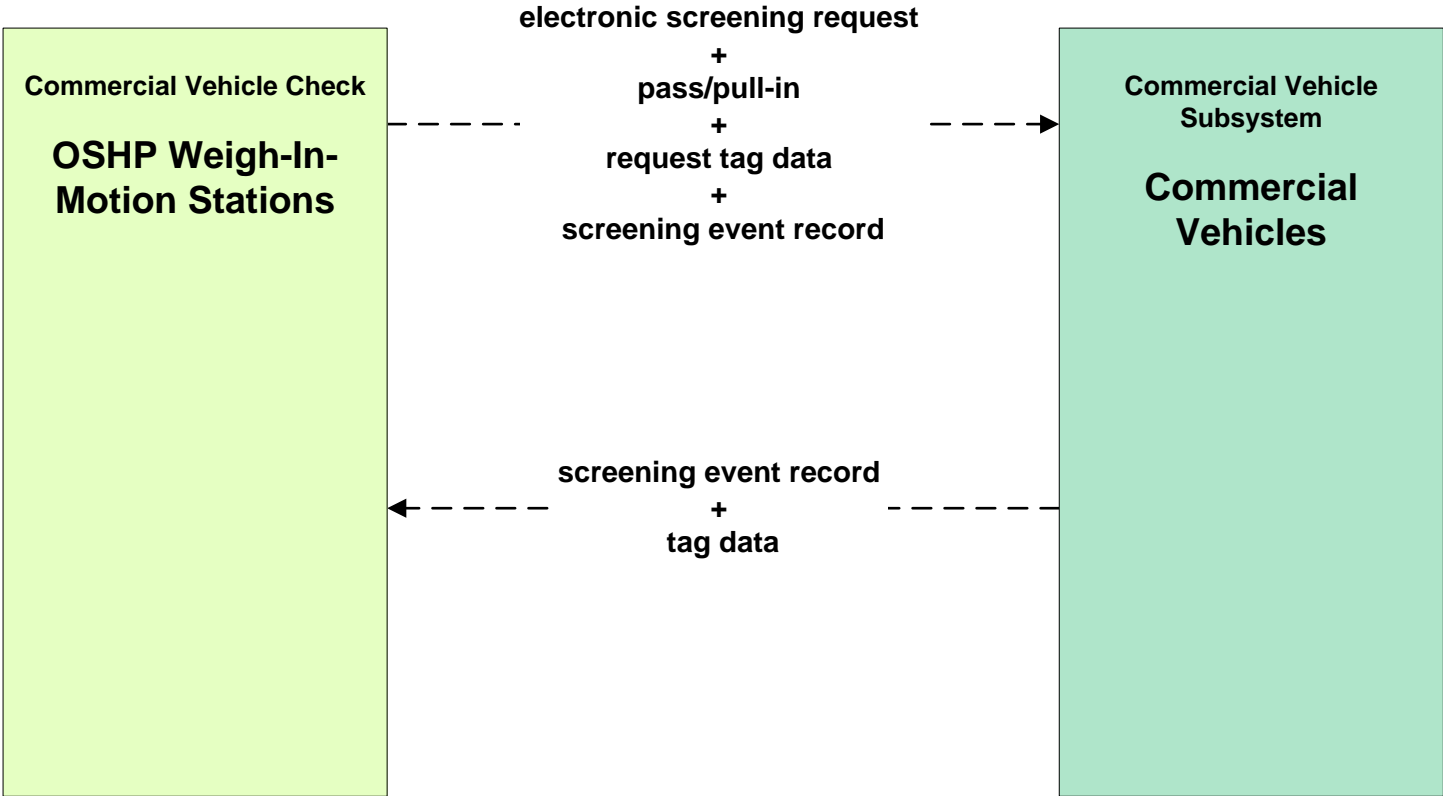

**ATMS08 - Incident Management
OTC**

ATMS08 - Incident Management ODOT District 4 Maintenance

ATMS08 - Incident Management
Ohio State Highway Patrol / Municipal Public Safety

ATMS10 - Electronic Toll Collection Ohio Turnpike Commission

CVO01 - Fleet Administration Eastgate Region

CVO03 - Electronic Clearance Youngstown Regional Inland Port

**CVO06 - Weigh-In-Motion
OSHP**

**CVO10 - HAZMAT
Eastgate Region**

LEGEND

- planned and future flow
----->
- existing flow
—————>
- user defined flow
—————>

Emergency Management
**Trumbull County
Emergency
Management Center**

incident report

incident response coordination

incident response coordination

planned flow

existing flow

user defined flow

incident report