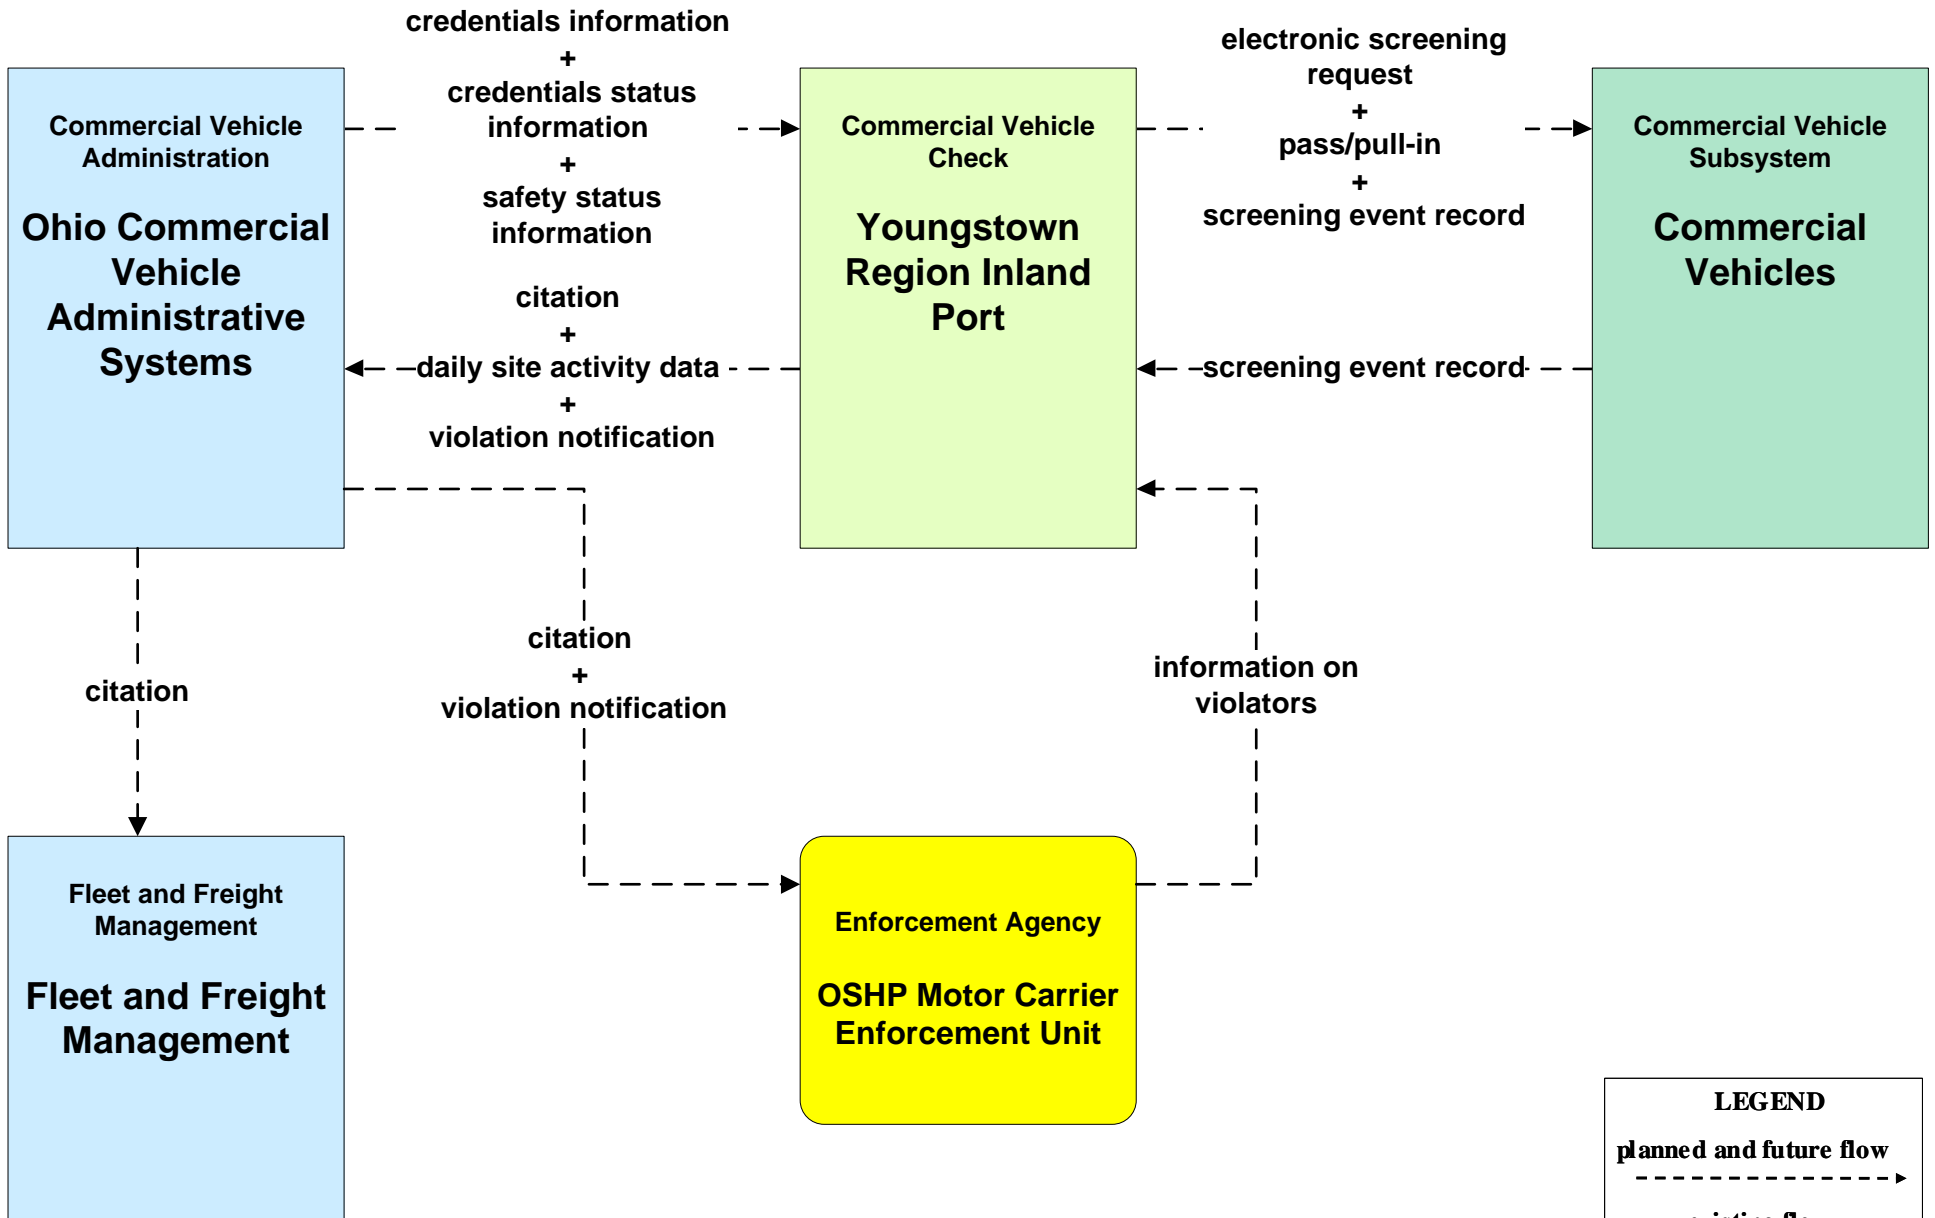

AD1 - ITS Data Mart
Ohio DPS Crash Records Database

ATMS06 - Traffic Information Dissemination Mahoning County

**ATMS06 - Traffic Information Dissemination
Trumbull County**

**ATMS08 - Incident Management
ODOT District 4 Traffic**

CVO01 - Fleet Administration Eastgate Region

CVO03 - Electronic Clearance Youngstown Regional Inland Port

**CVO06 - Weigh-In-Motion
OSHP**

**CVO10 - HAZMAT
Eastgate Region**

LEGEND

- planned and future flow
----->
- existing flow
—————>
- user defined flow
—————>

Emergency Management
**Trumbull County
Emergency
Management Center**

incident report

incident response coordination

incident response coordination

planned flow

existing flow

user defined flow

incident report

+

Ohio Statewide EOC

+

**Other Municipality or
Township EOC**

+

**Other Municipality or
Township Public Safety
Dispatch**

+

**Trumbull County 9-1-1
Center**