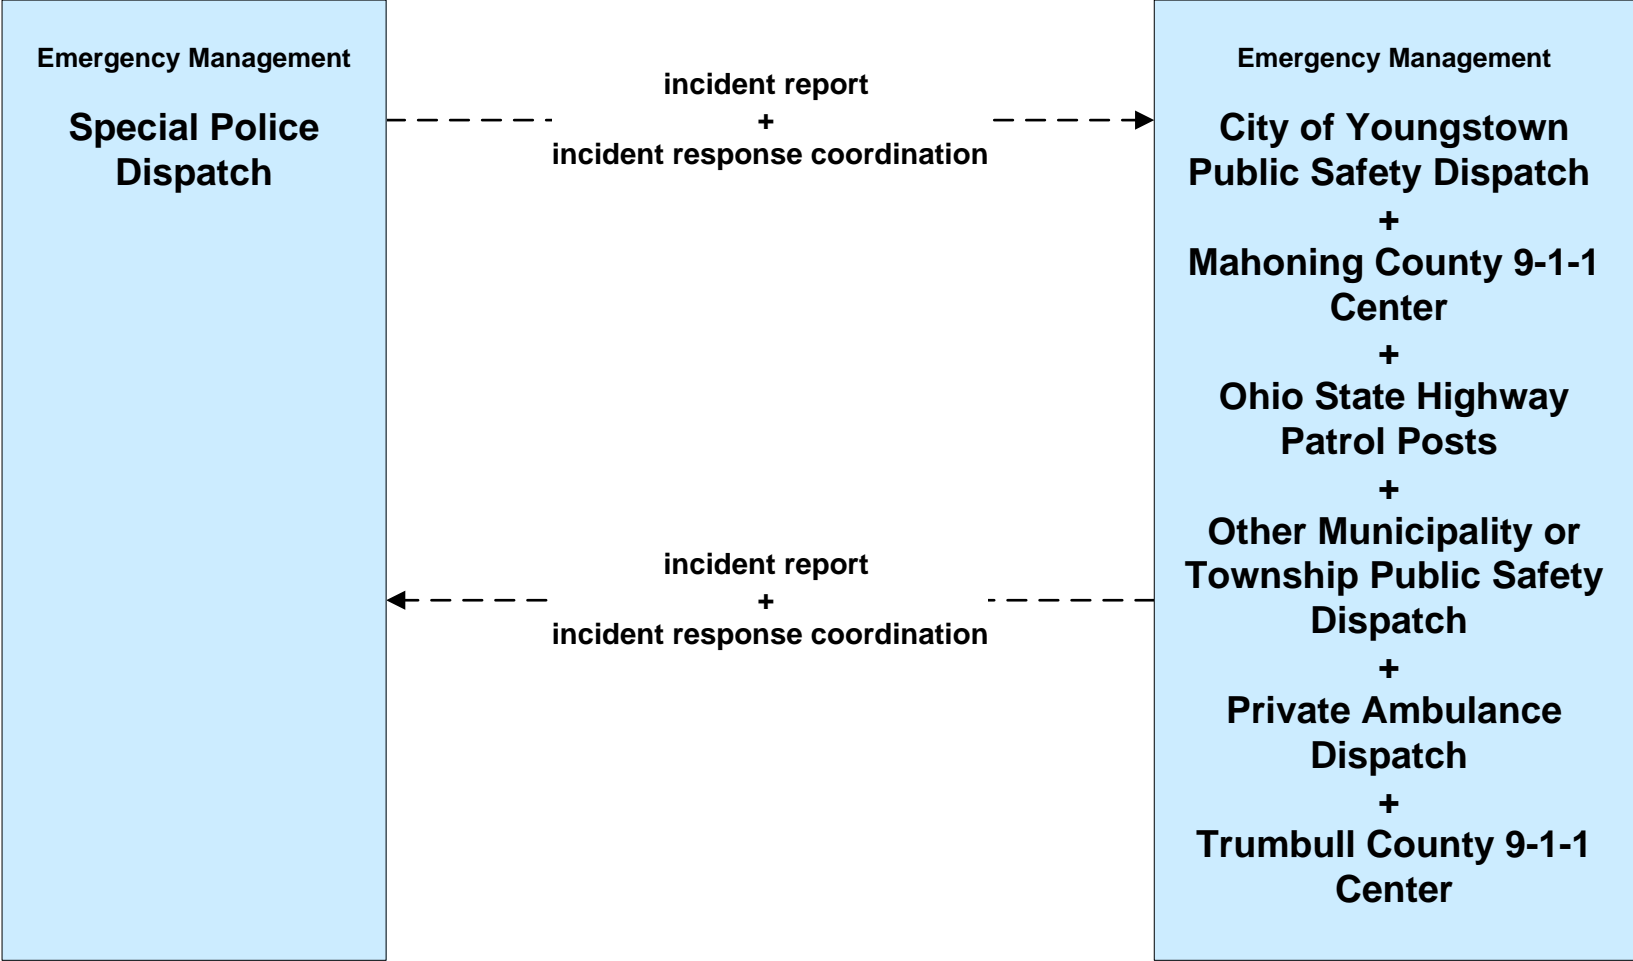

**EM01 - Emergency Response Coordination
Special Police Dispatch**