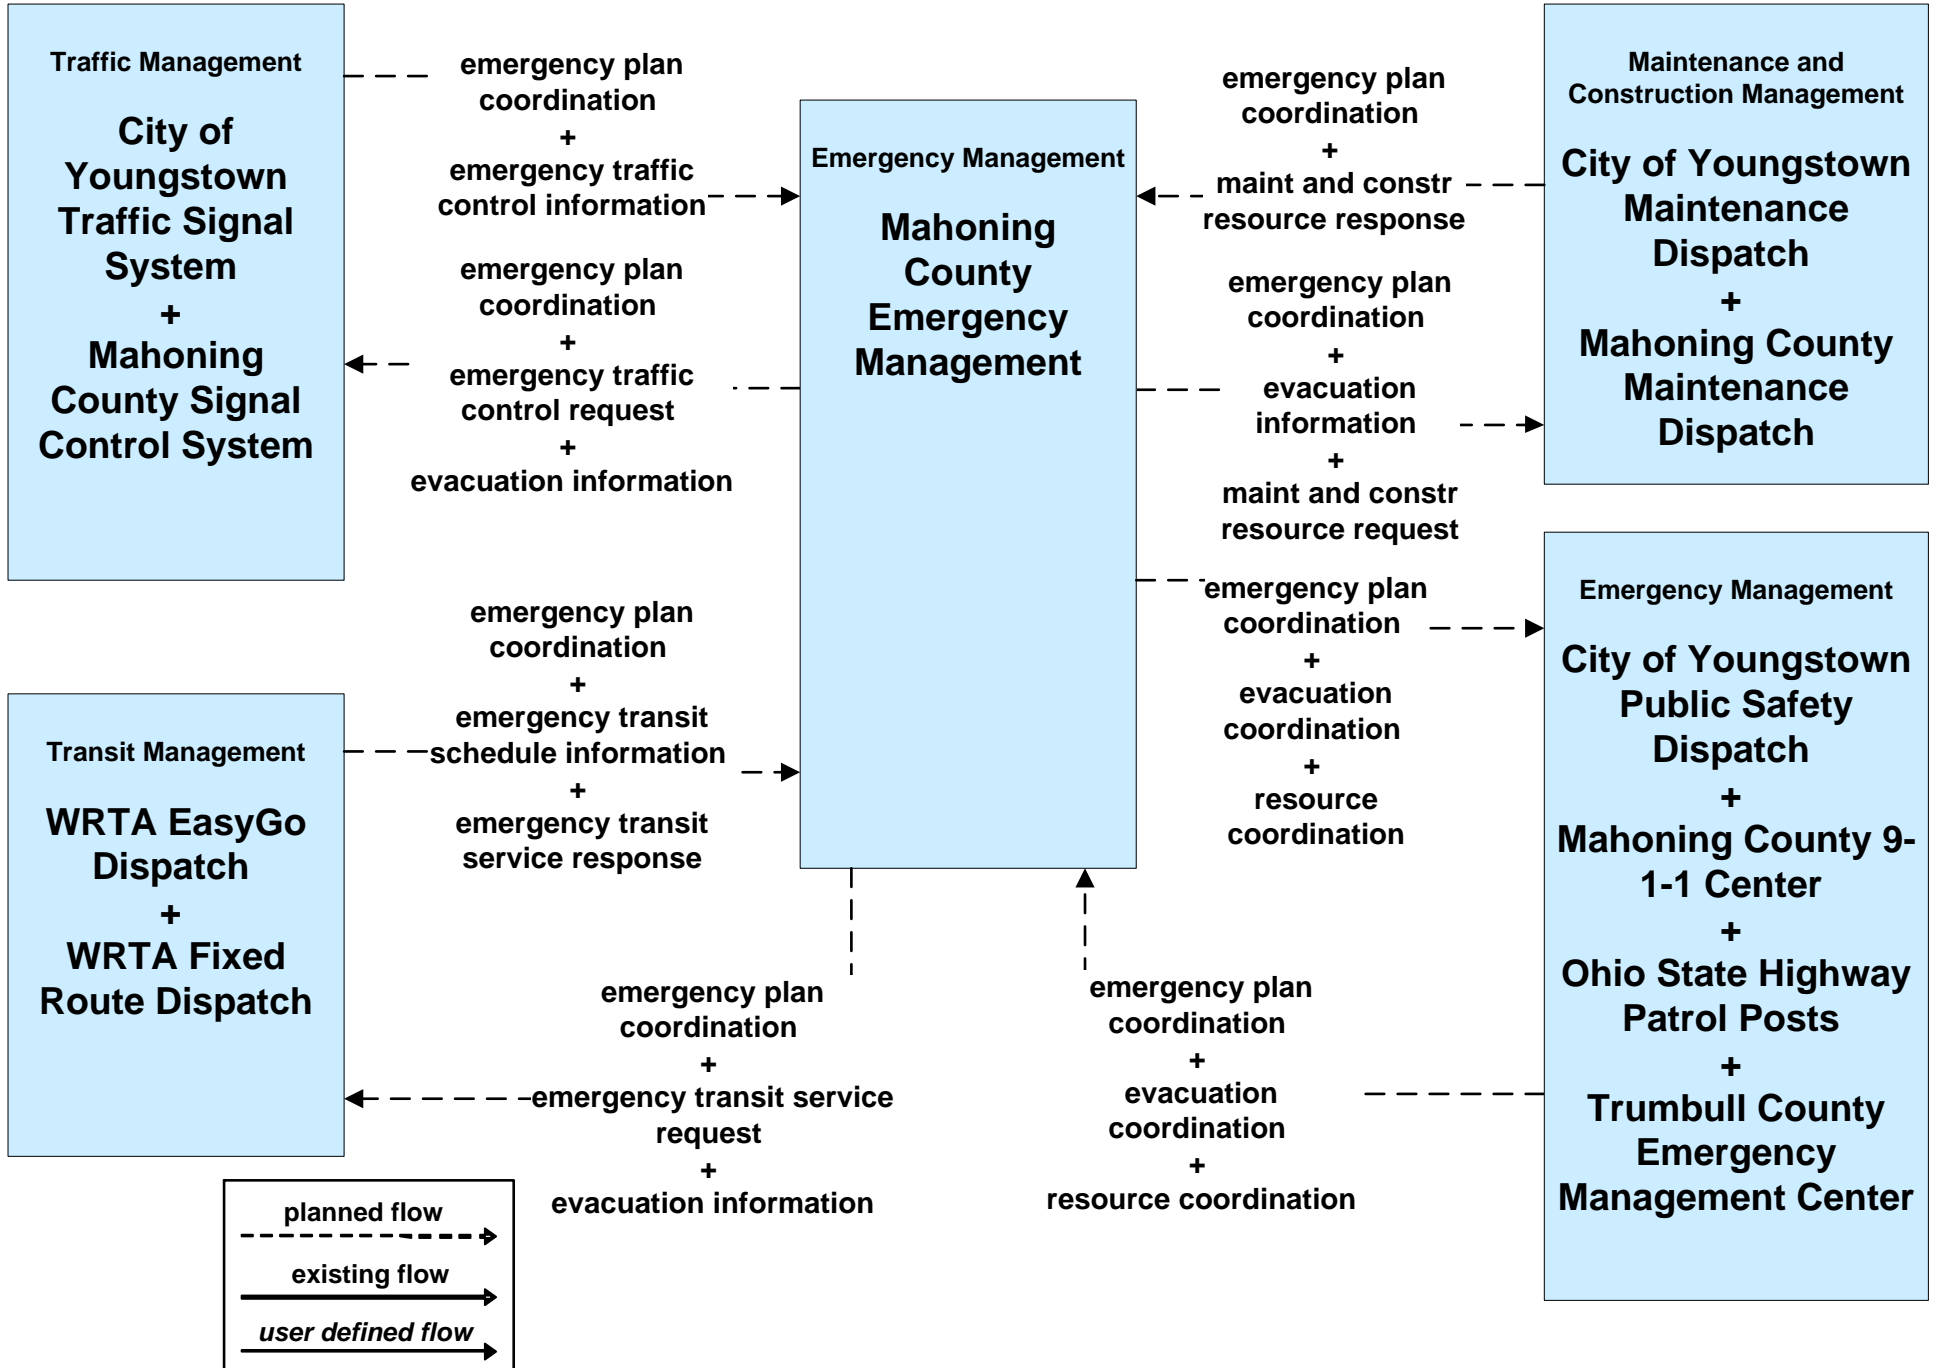

Emergency Management
**Trumbull County
Emergency
Management Center**

incident report

incident response coordination

incident response coordination

planned flow

existing flow

user defined flow

incident report

+

Ohio Statewide EOC

+

**Other Municipality or
Township EOC**

+

**Other Municipality or
Township Public Safety
Dispatch**

+

**Trumbull County 9-1-1
Center**

+

**Youngstown-Warren Air
Reserve Station**

**EM01 - Emergency Response Coordination
Special Police Dispatch**

**EM06 - Wide Area Alert
Amber Alert**

EM09 - Evacuation and Reentry Management Mahoning County EOC

EM09 - Evacuation and Reentry Management Trumbull County EOC

**MC04 - Weather Information Processing and Distribution
ODOT District 4**

**MC06 - Winter Maintenance
ODOT District 4**

MC06 - Winter Maintenance Municipalities