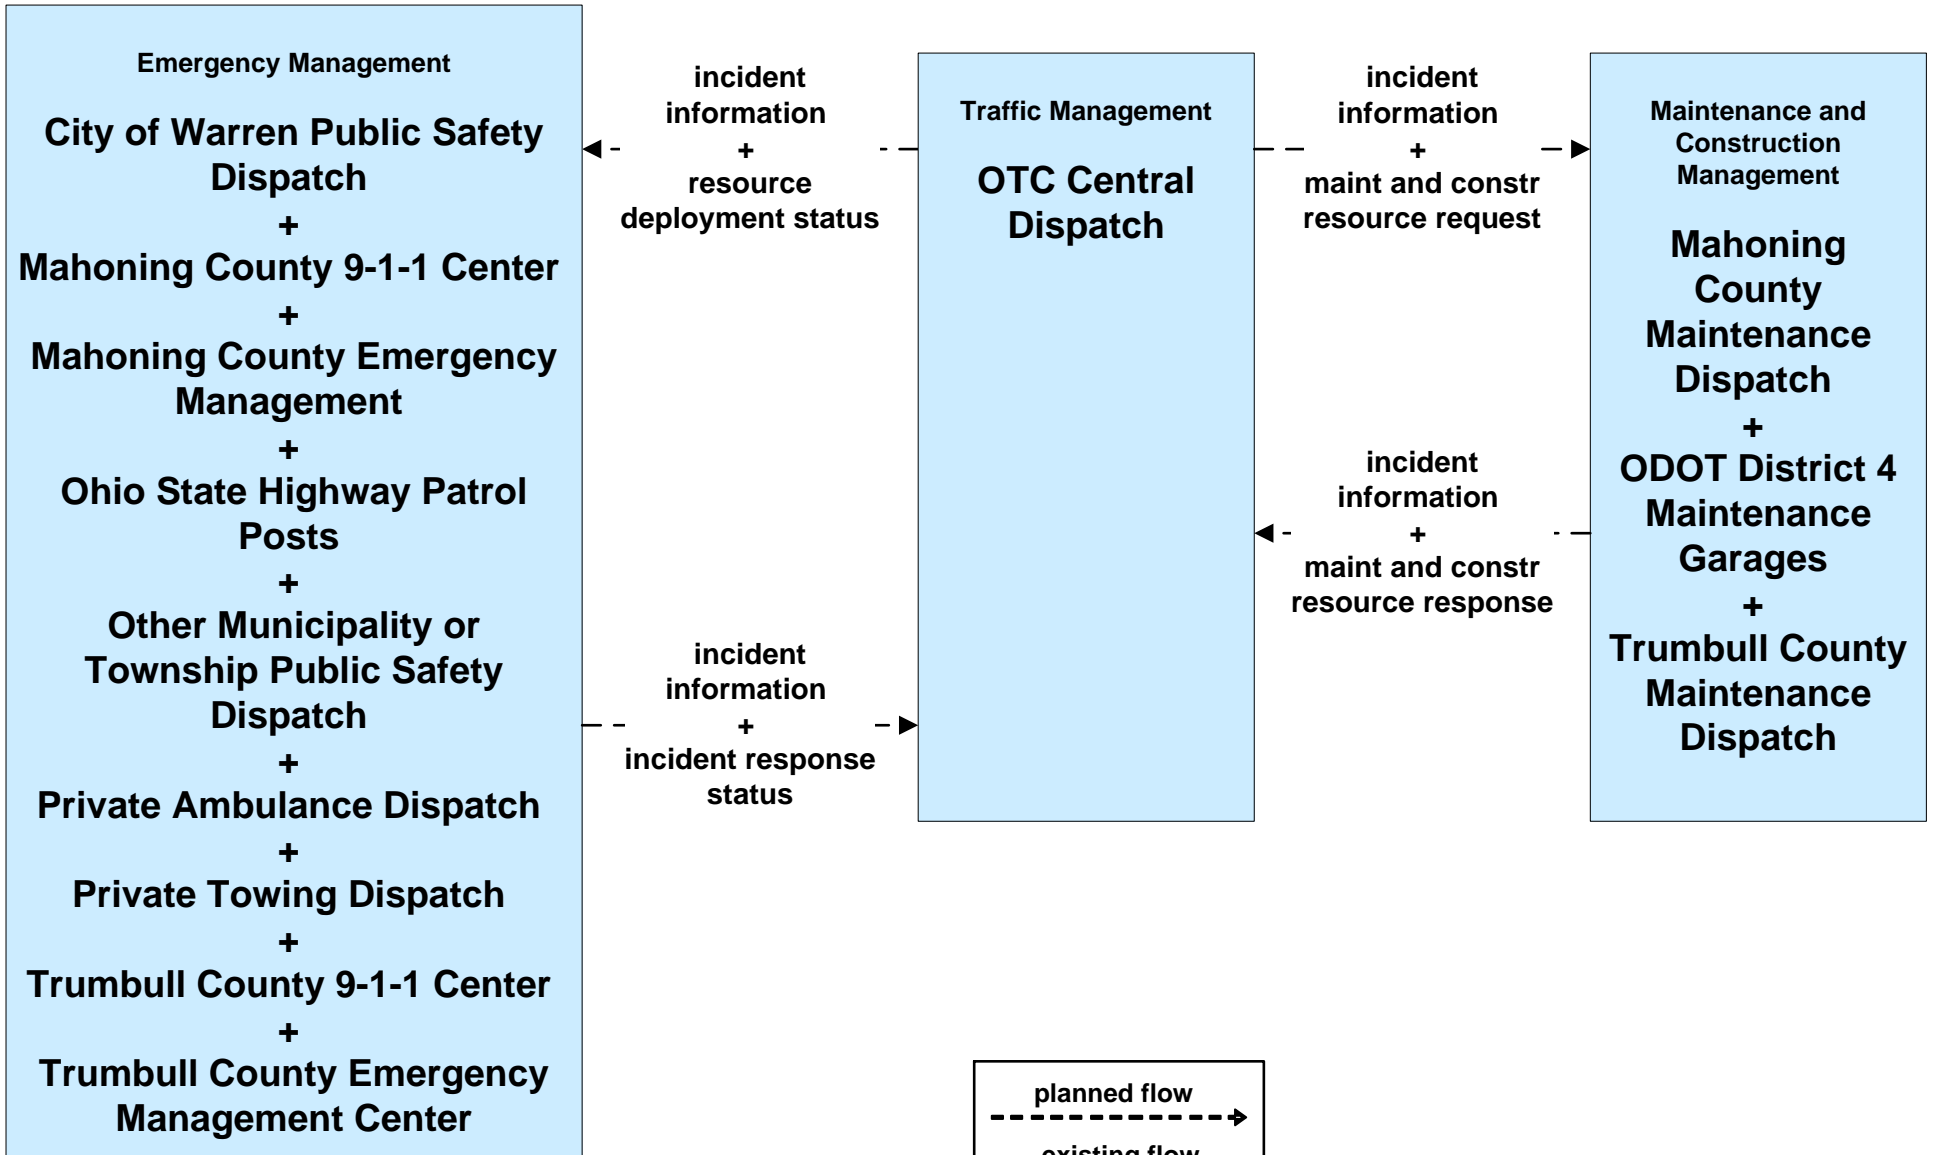

**ATMS08 - Incident Management
OTC**