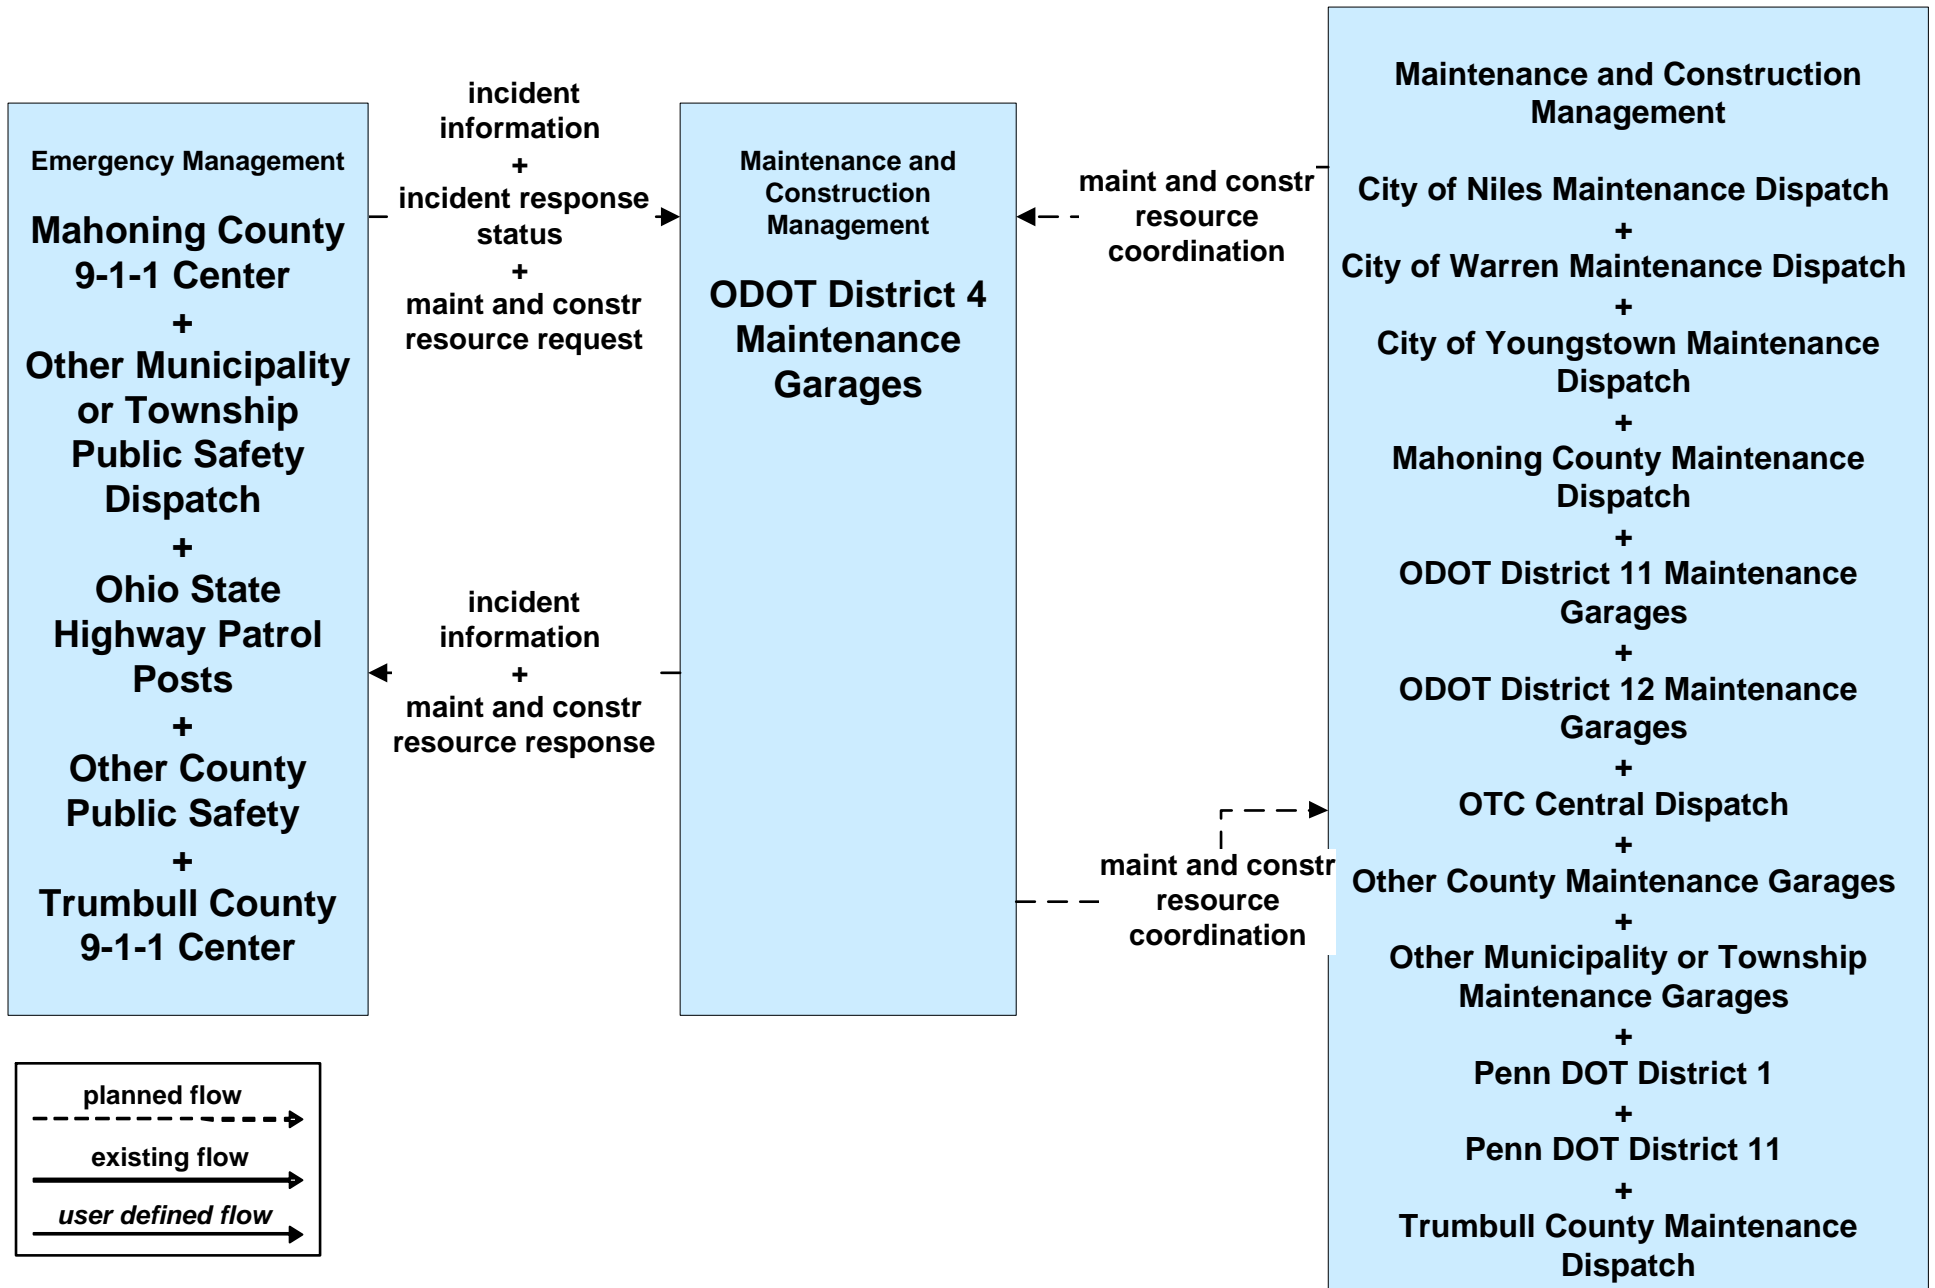

ATMS08 - Incident Management ODOT District 4 Maintenance