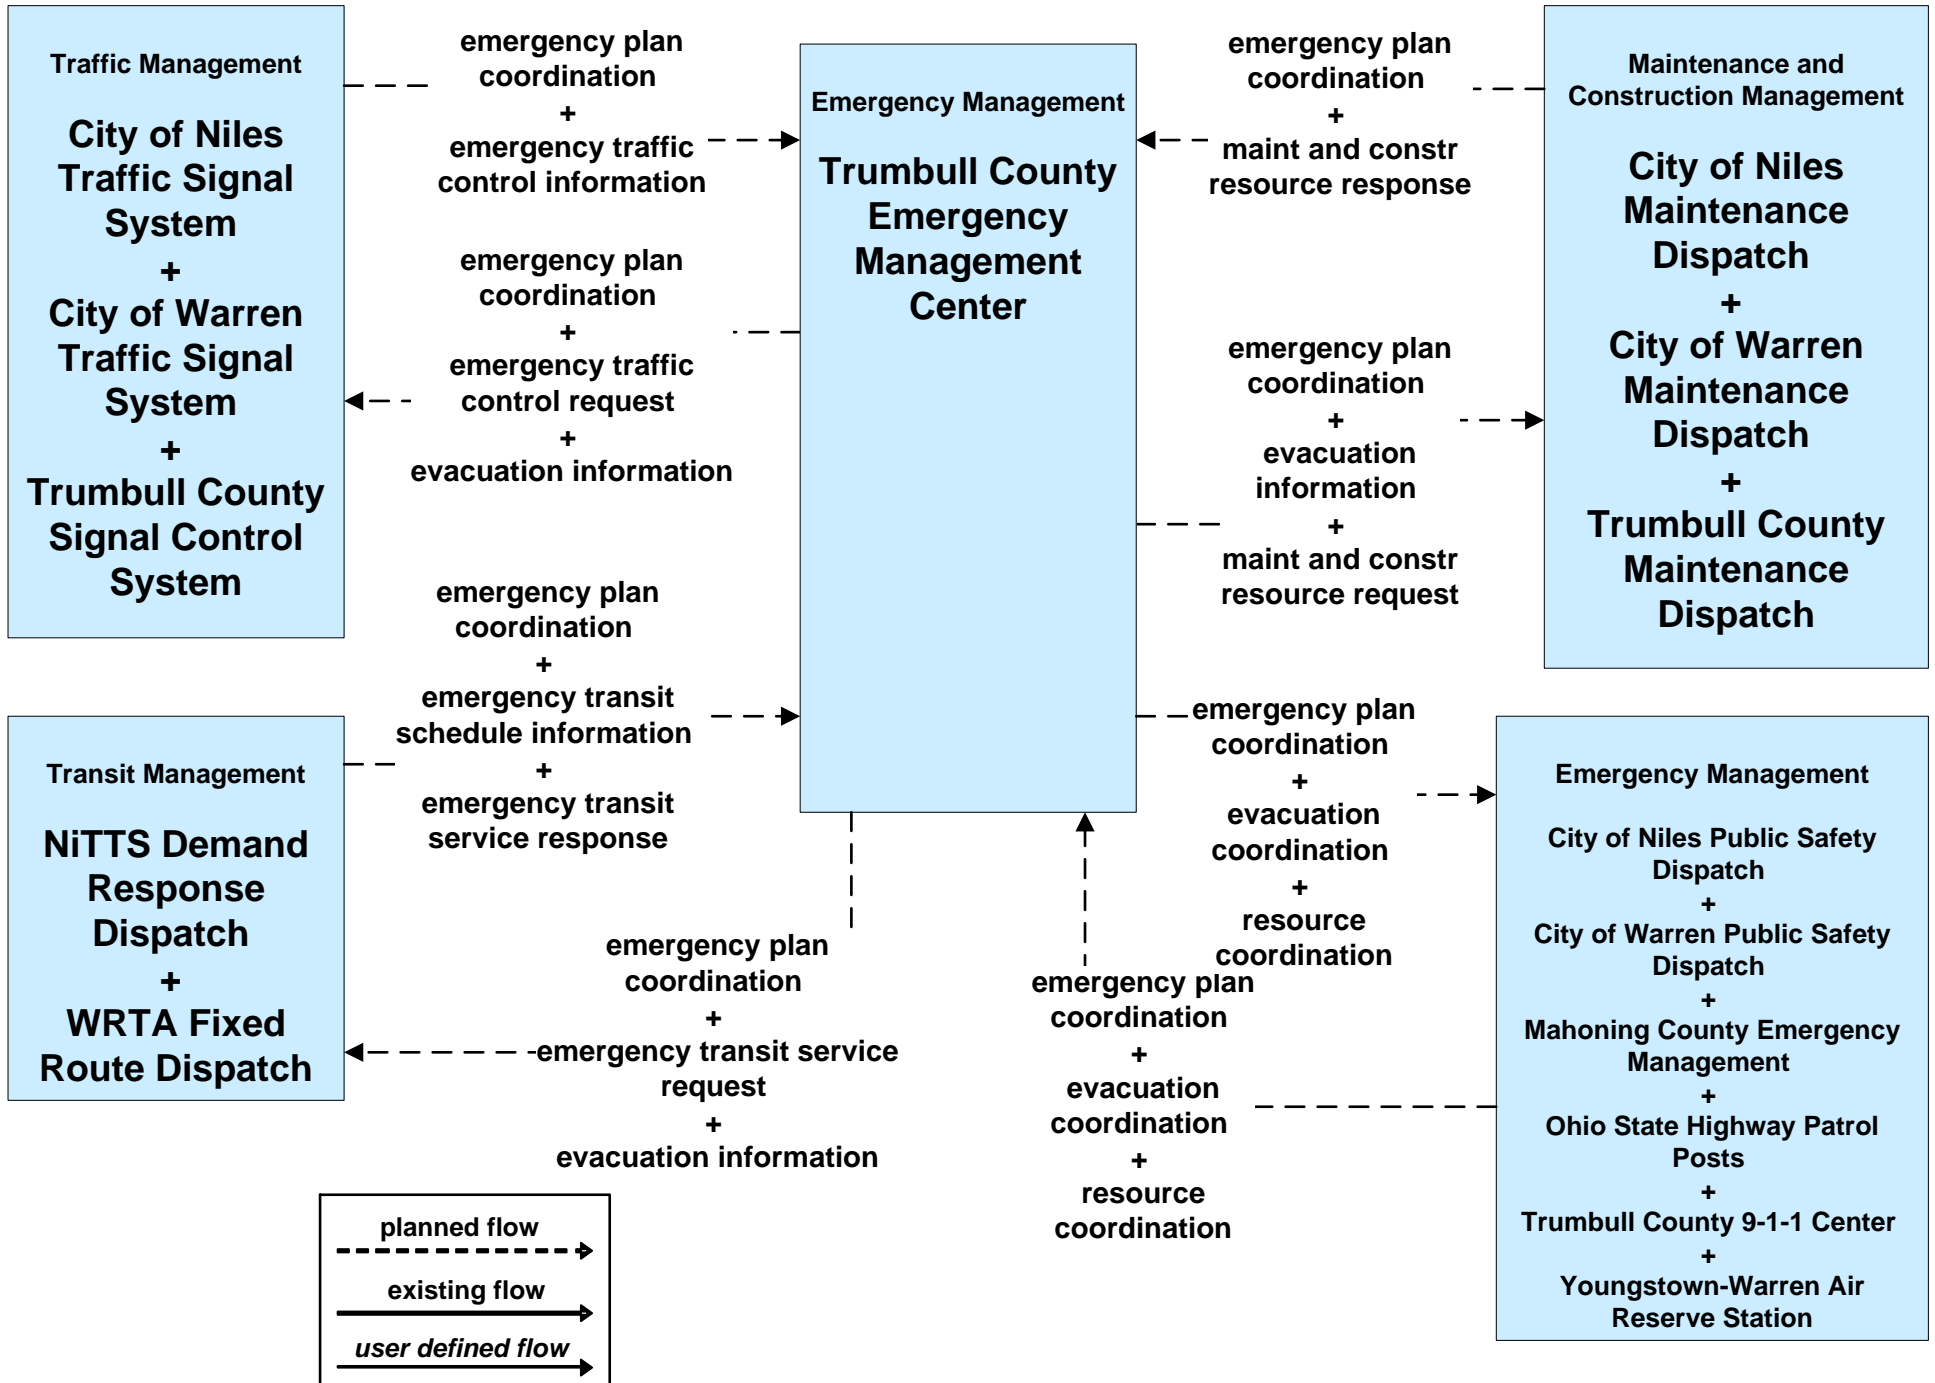

EM09 - Evacuation and Reentry Management Trumbull County EOC