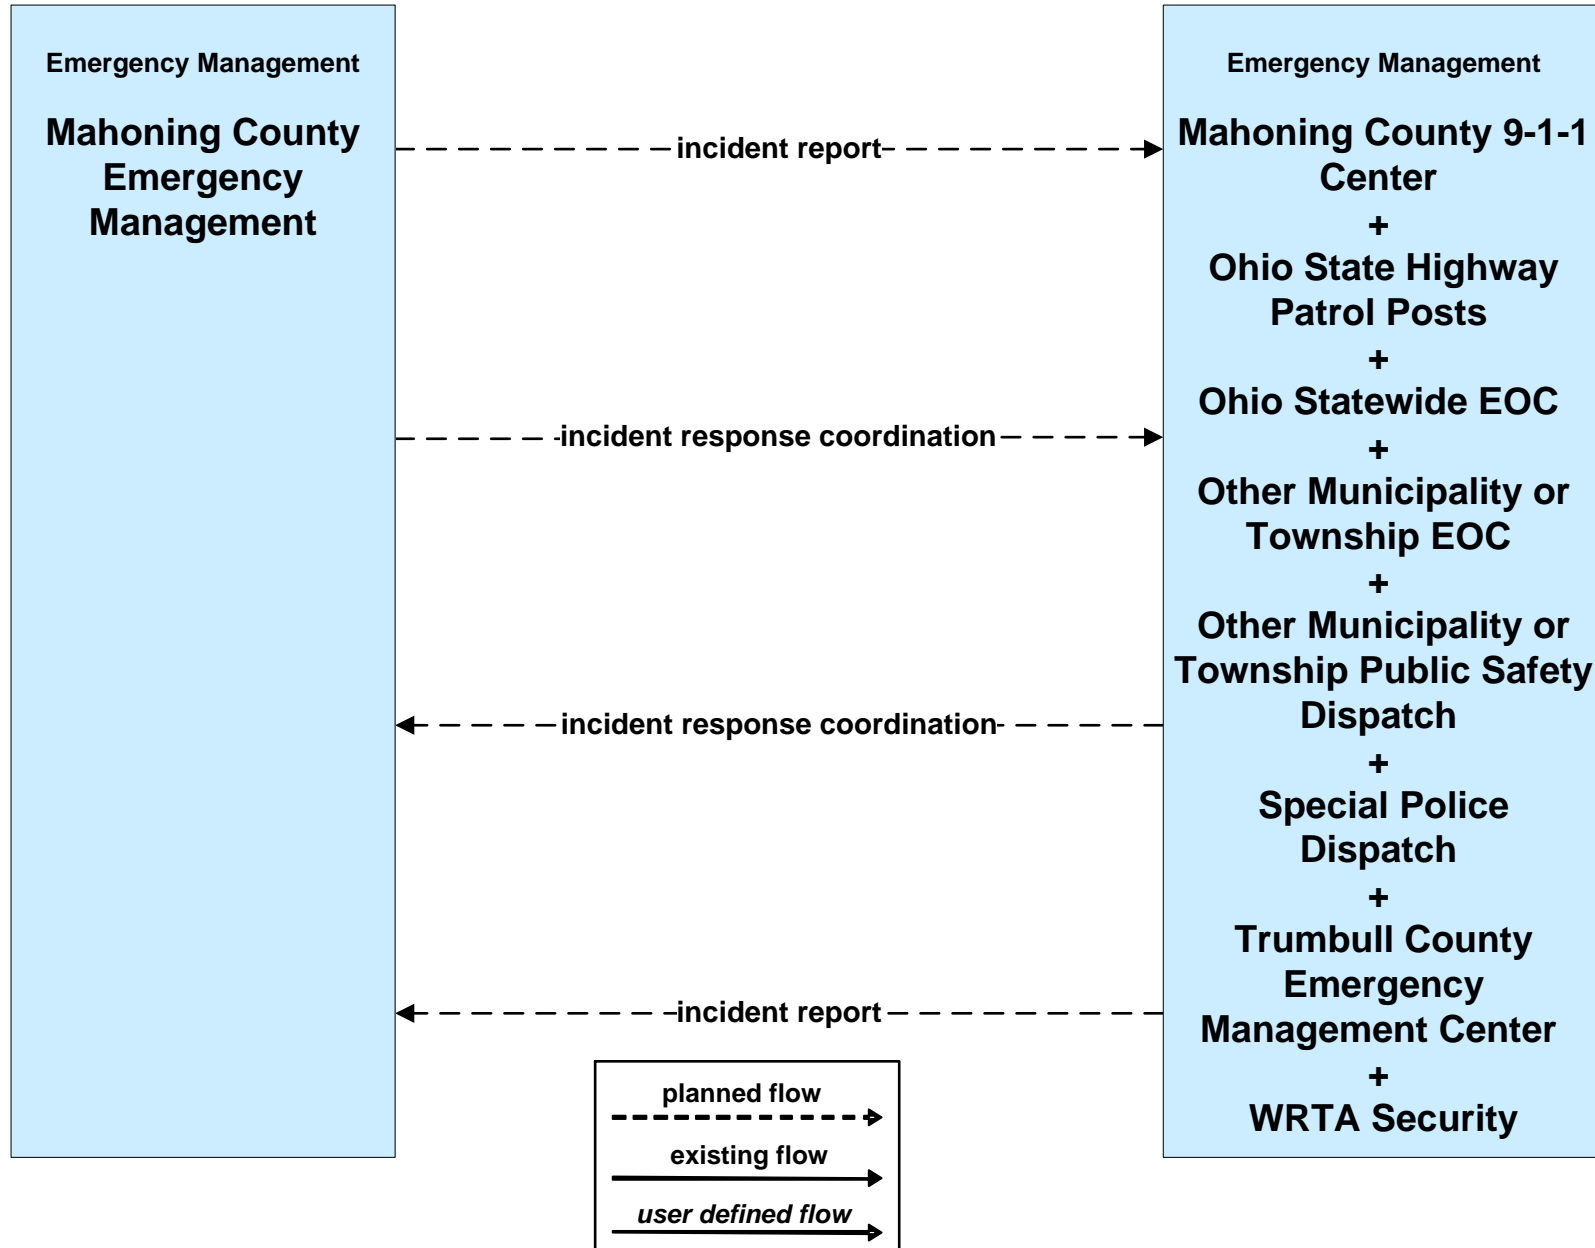

**EM01 - Emergency Response Coordination
Youngstown/Warren Regional Incident and Mutual Aid Network**

- Emergency Management**
- City of Niles Public Safety Dispatch
- +
- City of Warren Public Safety Dispatch
- +
- City of Youngstown Public Safety Dispatch
- +
- Mahoning County 9-1-1 Center
- +
- Mahoning County Emergency Management
- +
- Ohio State Highway Patrol Posts
- +
- Other County Public Safety
- +
- Other Municipality or Township Public Safety Dispatch
- +
- Special Police Dispatch
- +
- Trumbull County 9-1-1 Center
- +
- Trumbull County Emergency Management Center
- +
- WRTA Security
- +
- Youngstown-Warren Air Reserve Station

Other EM

**Warren-Youngstown
Regional Incident and
Mutual Aid Network**

**EM01 - Emergency Response Coordination
Ohio State Highway Patrol Posts**

**EM01 - Emergency Response Coordination
Mahoning County 9-1-1 Center**

**EM01 - Emergency Response Coordination
Trumbull County 9-1-1 Center**

**EM01 - Emergency Response Coordination
Mahoning County Emergency Management**

**EM01 - Emergency Response Coordination
Trumbull County Emergency Management**

Emergency Management
**Trumbull County
Emergency
Management Center**

incident report

incident response coordination

incident response coordination

planned flow

existing flow

user defined flow

incident report