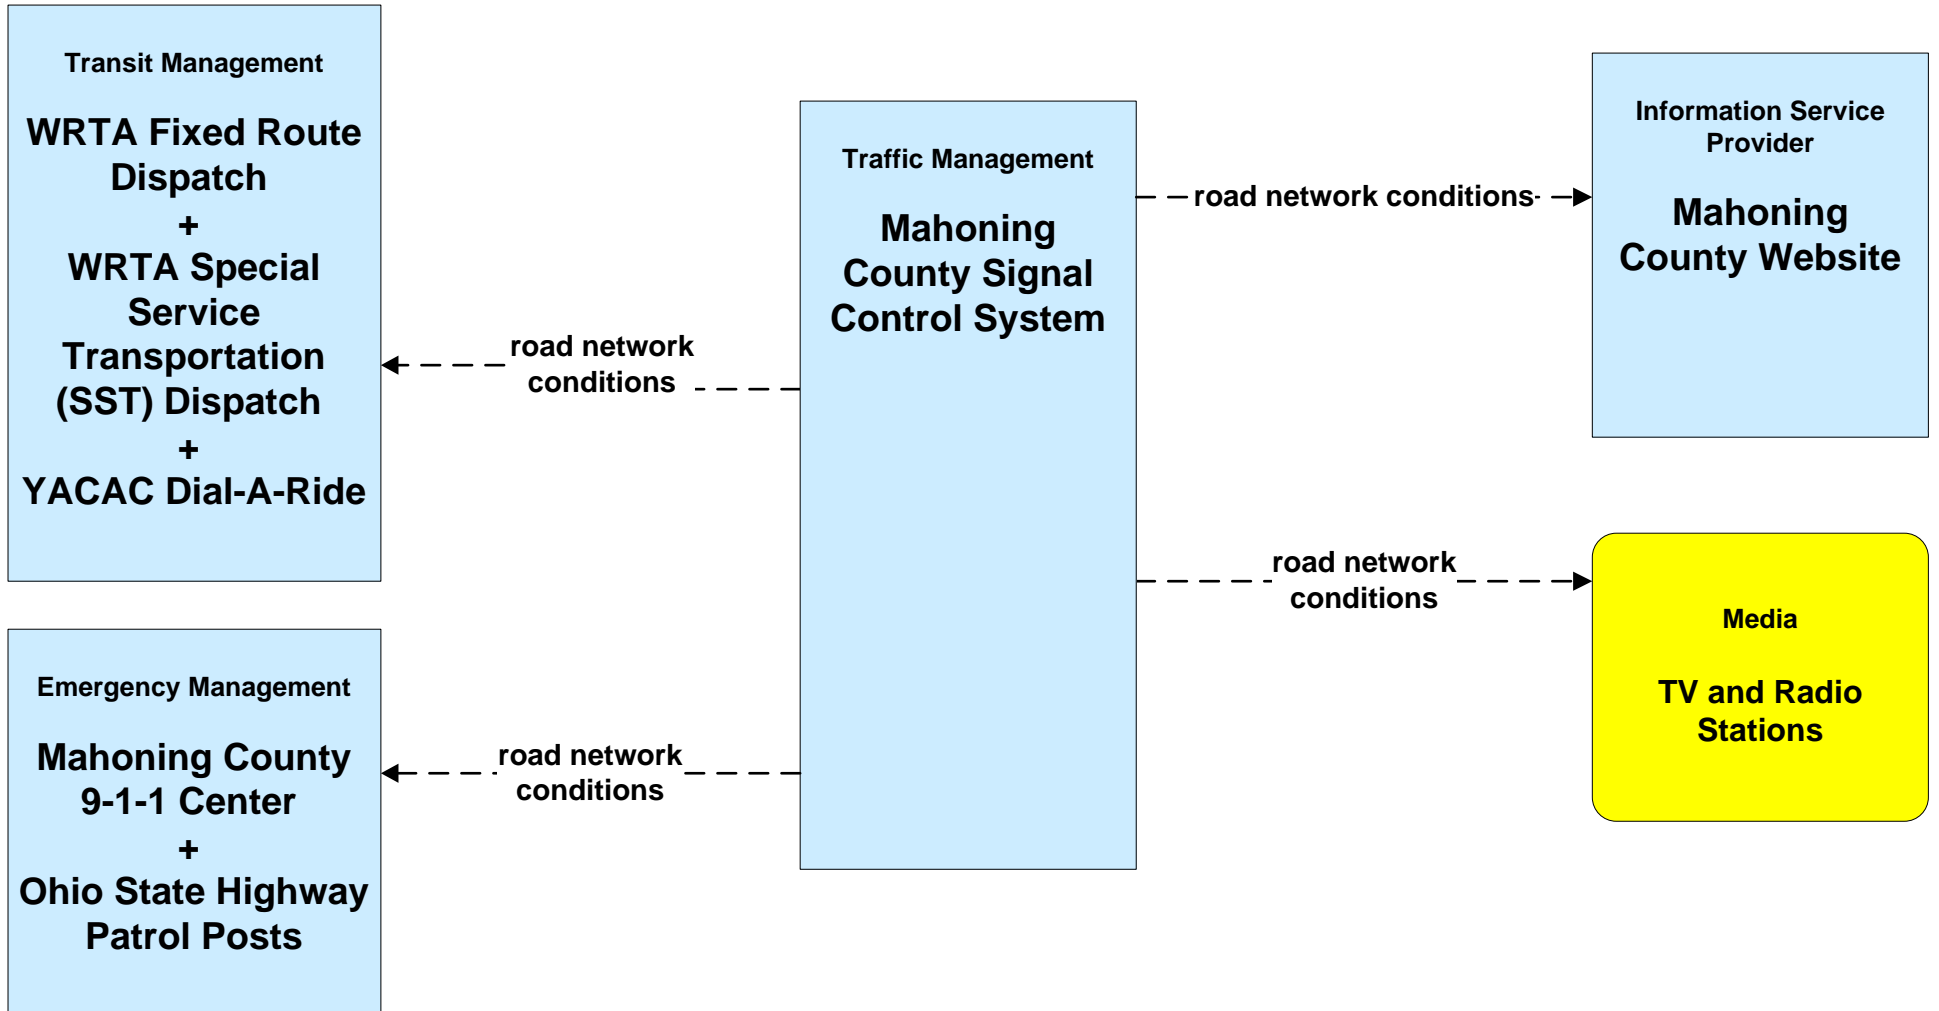

AD1 - ITS Data Mart
Ohio DPS Crash Records Database

ATMS06 - Traffic Information Dissemination Mahoning County

**ATMS06 - Traffic Information Dissemination
Trumbull County**

**ATMS08 - Incident Management
ODOT District 4 Traffic**

CVO01 - Fleet Administration Eastgate Region

CVO03 - Electronic Clearance Youngstown Regional Inland Port

**CVO06 - Weigh-In-Motion
OSHP**

**CVO10 - HAZMAT
Eastgate Region**

LEGEND

- planned and future flow
----->
- existing flow
—————>
- user defined flow
—————>

Emergency Management
**Trumbull County
Emergency
Management Center**

incident report

incident response coordination

incident response coordination

planned flow

existing flow

user defined flow

incident report

Emergency Management

**City of Niles Public Safety
Dispatch**

+

**City of Warren Public Safety
Dispatch**

+

**Mahoning County
Emergency Management**

+

**Ohio State Highway Patrol
Posts**