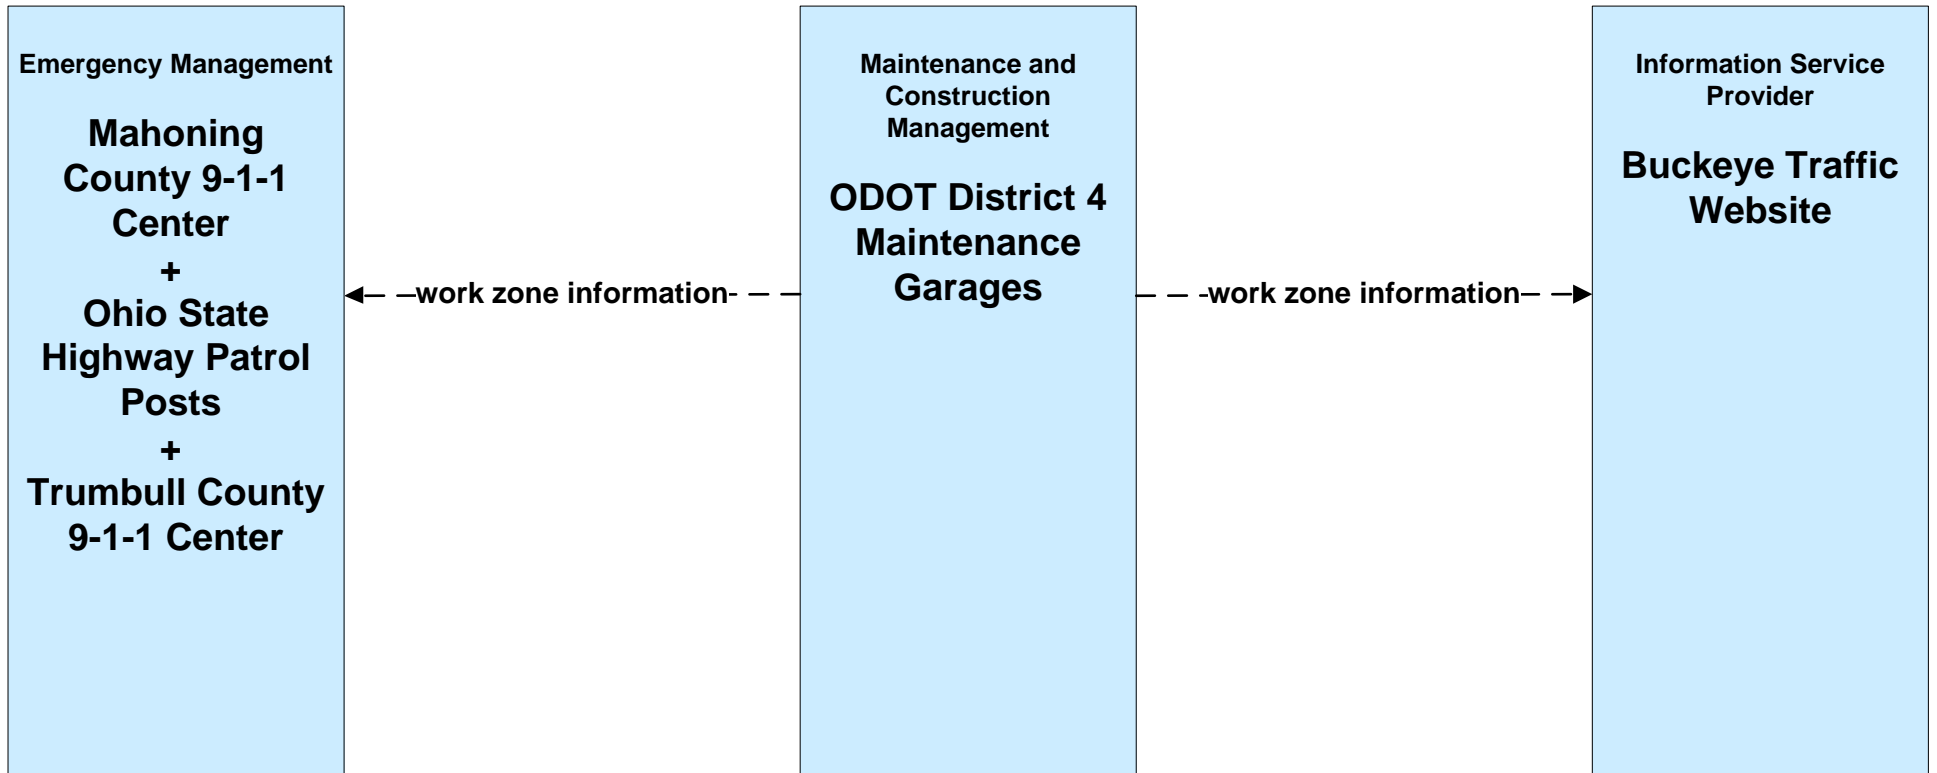

Emergency Management

**City of Niles Public Safety
Dispatch**

+

**City of Warren Public Safety
Dispatch**

+

**Mahoning County
Emergency Management**

+

**Ohio State Highway Patrol
Posts**

+

Ohio Statewide EOC

+

**Other Municipality or
Township EOC**

+

**Other Municipality or
Township Public Safety
Dispatch**

+

**Trumbull County 9-1-1
Center**

**MC06 - Winter Maintenance
City of Warren**

MC06 - Winter Maintenance Ohio Turnpike

**MC06 - Winter Maintenance
Trumbull County Maintenance**

**MC08 - Workzone Management
ODOT District 4**

**MC08 - Workzone Management
Mahoning County**

**MC08 - Workzone Management
Trumbull County**

**MC08 - Workzone Management
Municipal Maintenance**

**MC06 - Winter Maintenance
Mahoning County Maintenance**