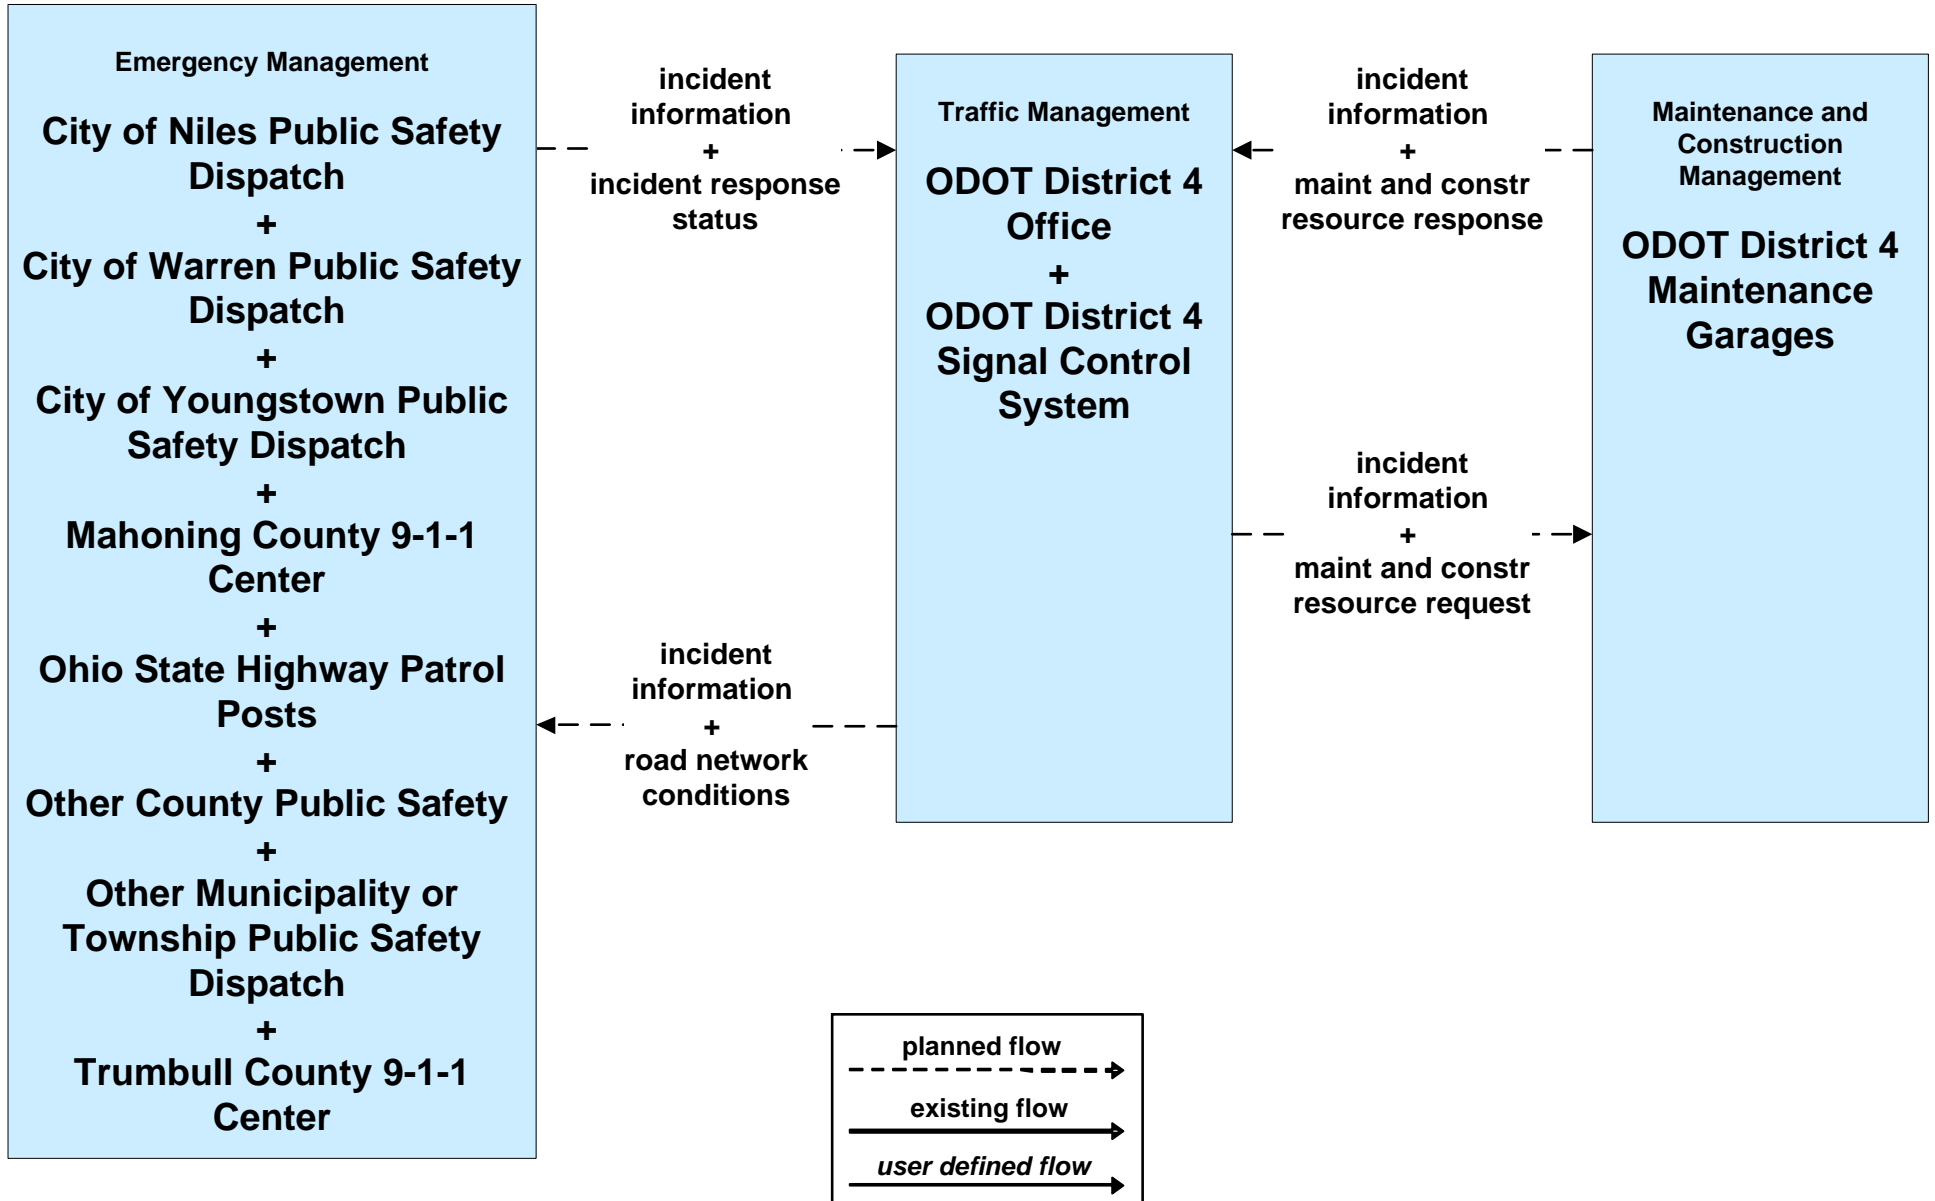

AD1 - ITS Data Mart
Ohio DPS Crash Records Database

ATMS06 - Traffic Information Dissemination Mahoning County

**ATMS06 - Traffic Information Dissemination
Trumbull County**

**ATMS08 - Incident Management
ODOT District 4 Traffic**

CVO01 - Fleet Administration Eastgate Region

CVO03 - Electronic Clearance Youngstown Regional Inland Port

**CVO06 - Weigh-In-Motion
OSHP**

**CVO10 - HAZMAT
Eastgate Region**

LEGEND

- planned and future flow
----->
- existing flow
—————>
- user defined flow
—————>

Emergency Management
**Trumbull County
Emergency
Management Center**

incident report

incident response coordination

incident response coordination

planned flow

existing flow

user defined flow

incident report

+

Ohio Statewide EOC

+

**Other Municipality or
Township EOC**

+

**Other Municipality or
Township Public Safety
Dispatch**

+

**Trumbull County 9-1-1
Center**