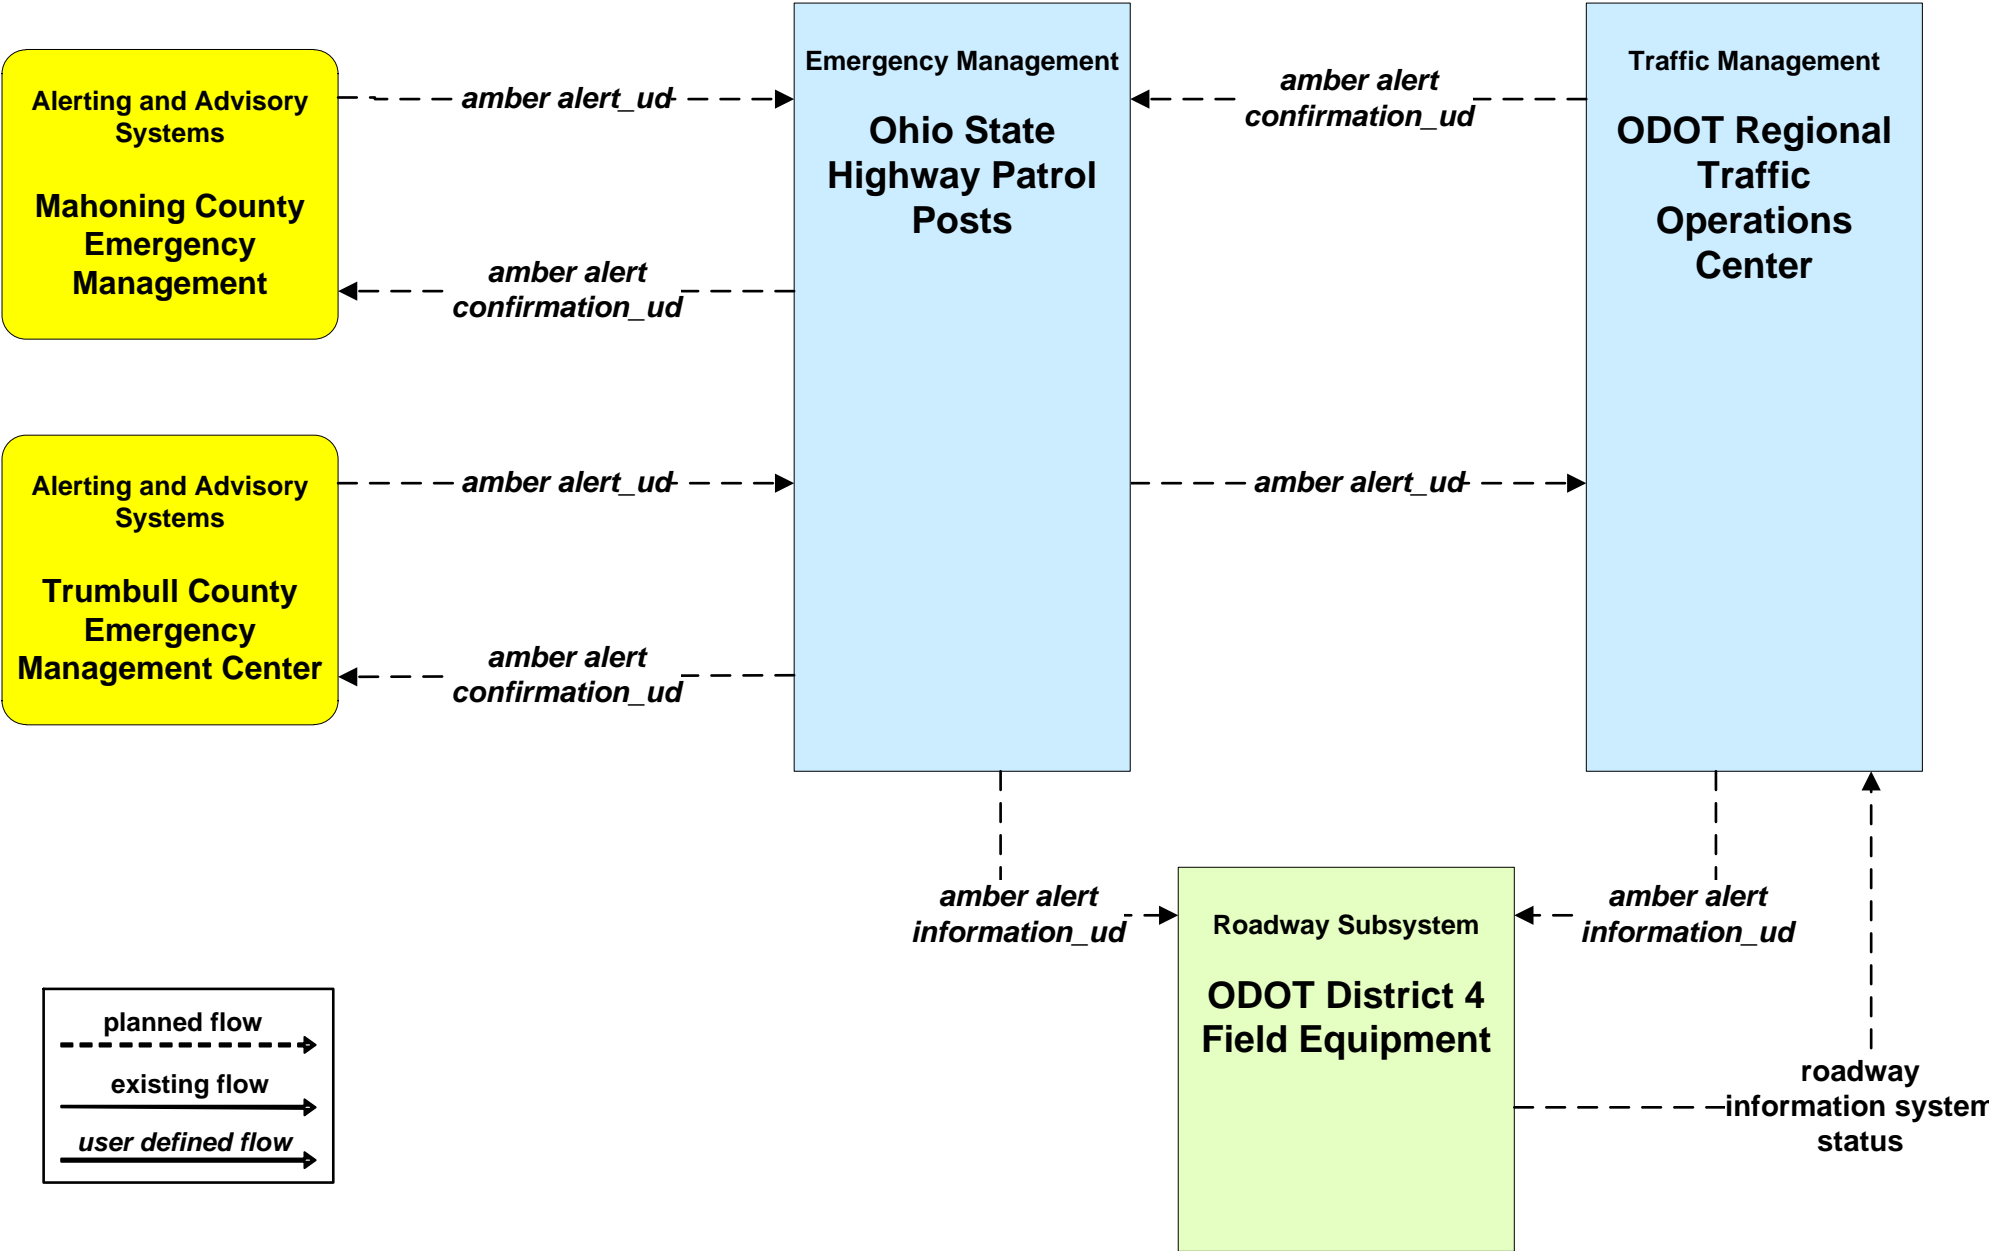

Emergency Management
**Trumbull County
Emergency
Management Center**

incident report

incident response coordination

incident response coordination

planned flow

existing flow

user defined flow

incident report

Emergency Management

**City of Niles Public Safety
Dispatch**

+

**City of Warren Public Safety
Dispatch**

+

**Mahoning County
Emergency Management**

+

**Ohio State Highway Patrol
Posts**

+

Ohio Statewide EOC

+

**Other Municipality or
Township EOC**

+

**Other Municipality or
Township Public Safety
Dispatch**

+

**Trumbull County 9-1-1
Center**

+

**Youngstown-Warren Air
Reserve Station**

**EM01 - Emergency Response Coordination
Special Police Dispatch**

**EM06 - Wide Area Alert
Amber Alert**

EM09 - Evacuation and Reentry Management Mahoning County EOC