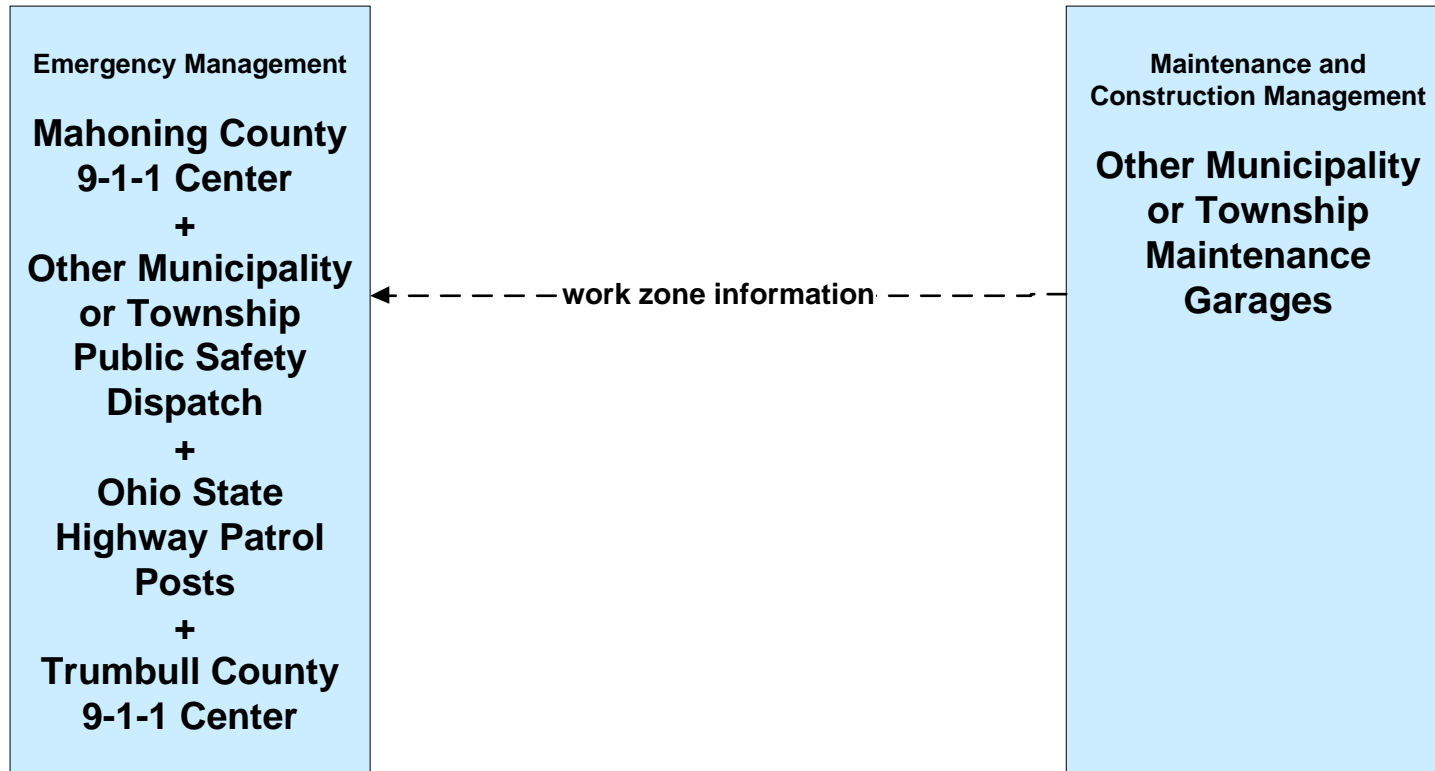

**MC06 - Winter Maintenance
City of Warren**

MC06 - Winter Maintenance Ohio Turnpike

**MC06 - Winter Maintenance
Trumbull County Maintenance**

**MC08 - Workzone Management
ODOT District 4**

**MC08 - Workzone Management
Mahoning County**

**MC08 - Workzone Management
Trumbull County**

**MC08 - Workzone Management
Municipal Maintenance**

**MC06 - Winter Maintenance
Mahoning County Maintenance**