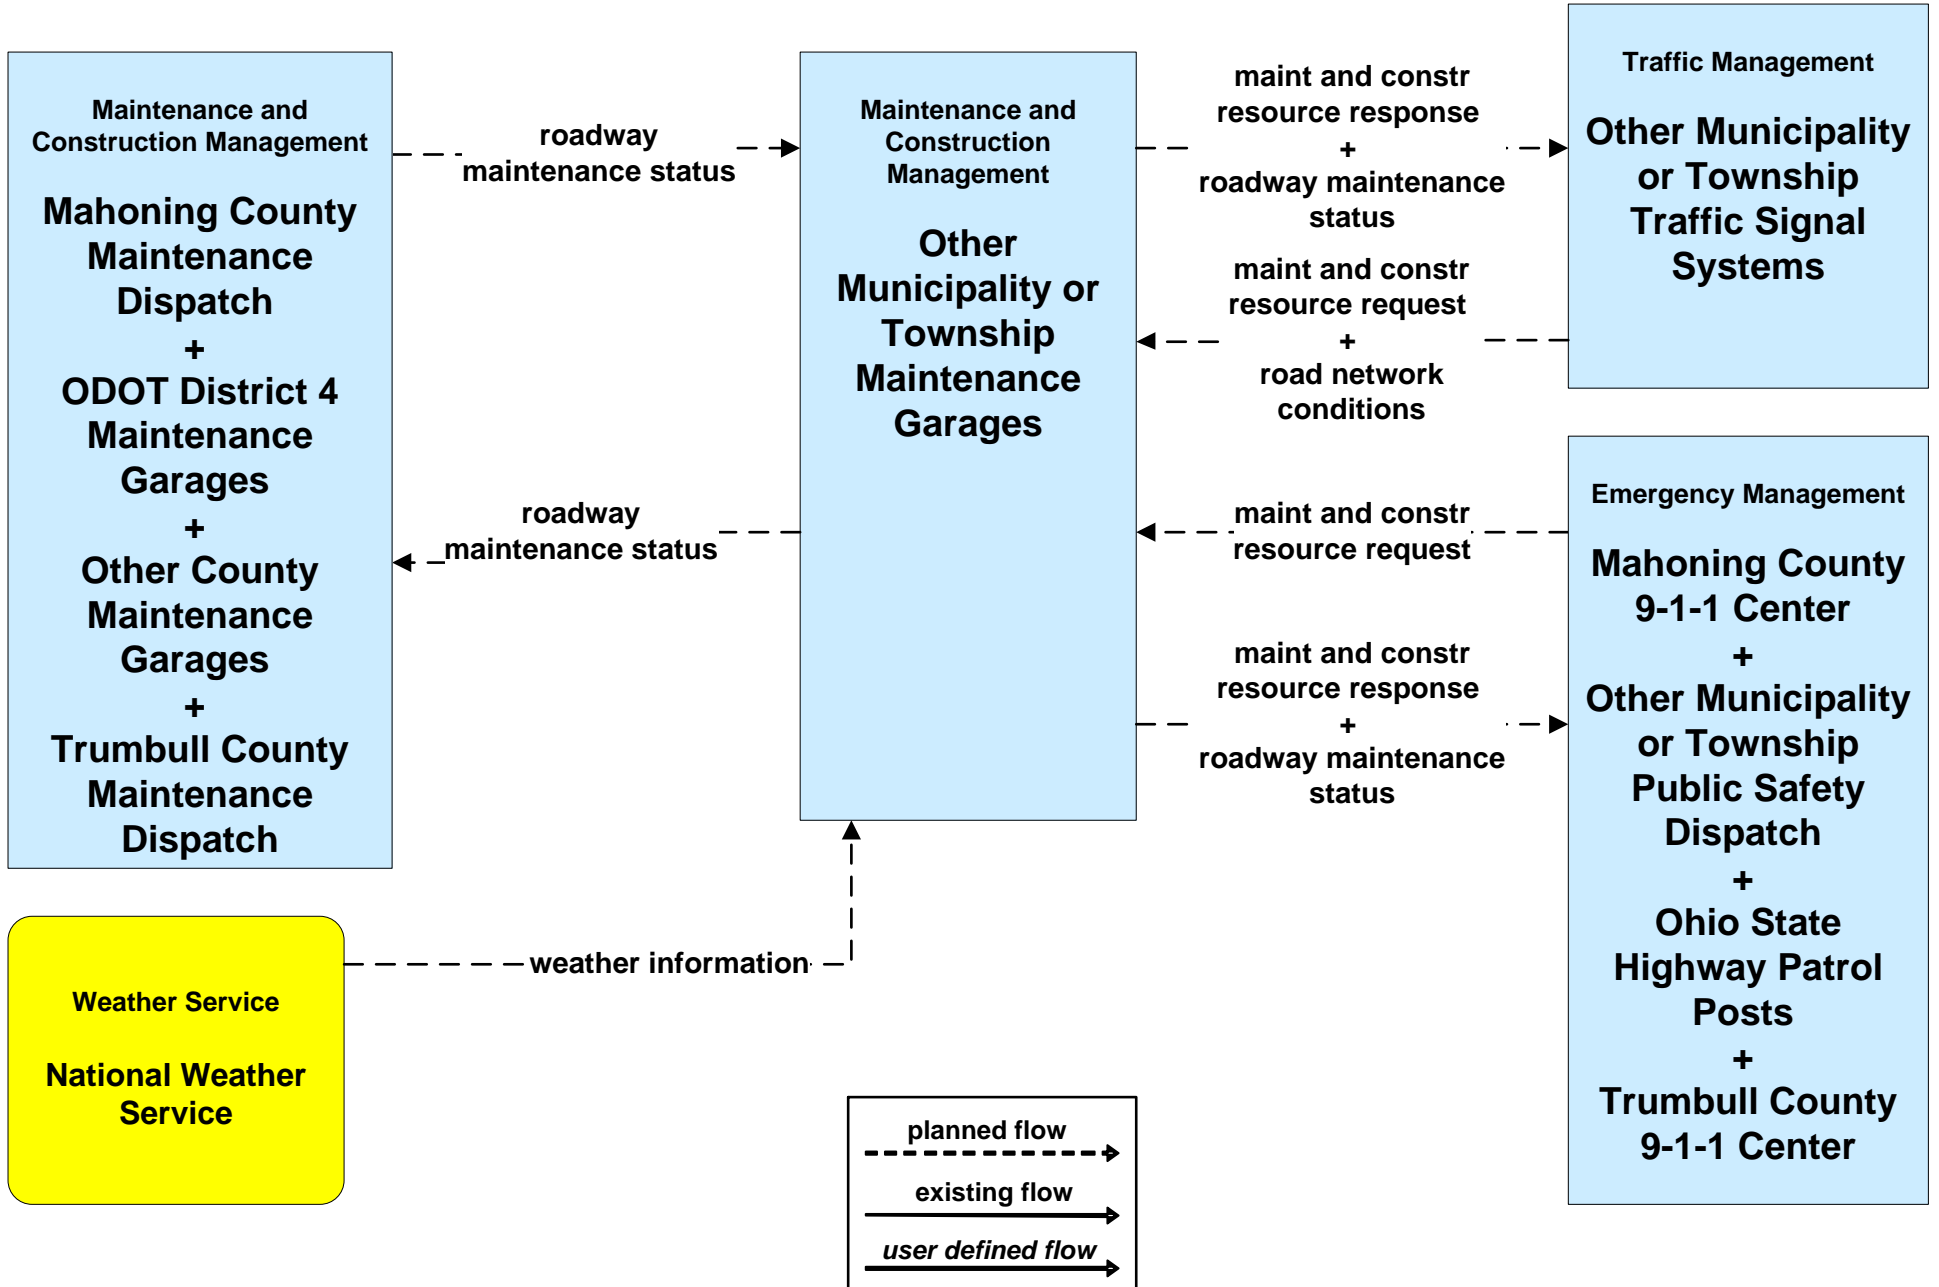

EM09 - Evacuation and Reentry Management Trumbull County EOC

**MC04 - Weather Information Processing and Distribution
ODOT District 4**

**MC06 - Winter Maintenance
ODOT District 4**

MC06 - Winter Maintenance Municipalities

**MC06 - Winter Maintenance
City of Warren**

MC06 - Winter Maintenance Ohio Turnpike

**MC06 - Winter Maintenance
Trumbull County Maintenance**

**MC08 - Workzone Management
ODOT District 4**

**MC08 - Workzone Management
Mahoning County**