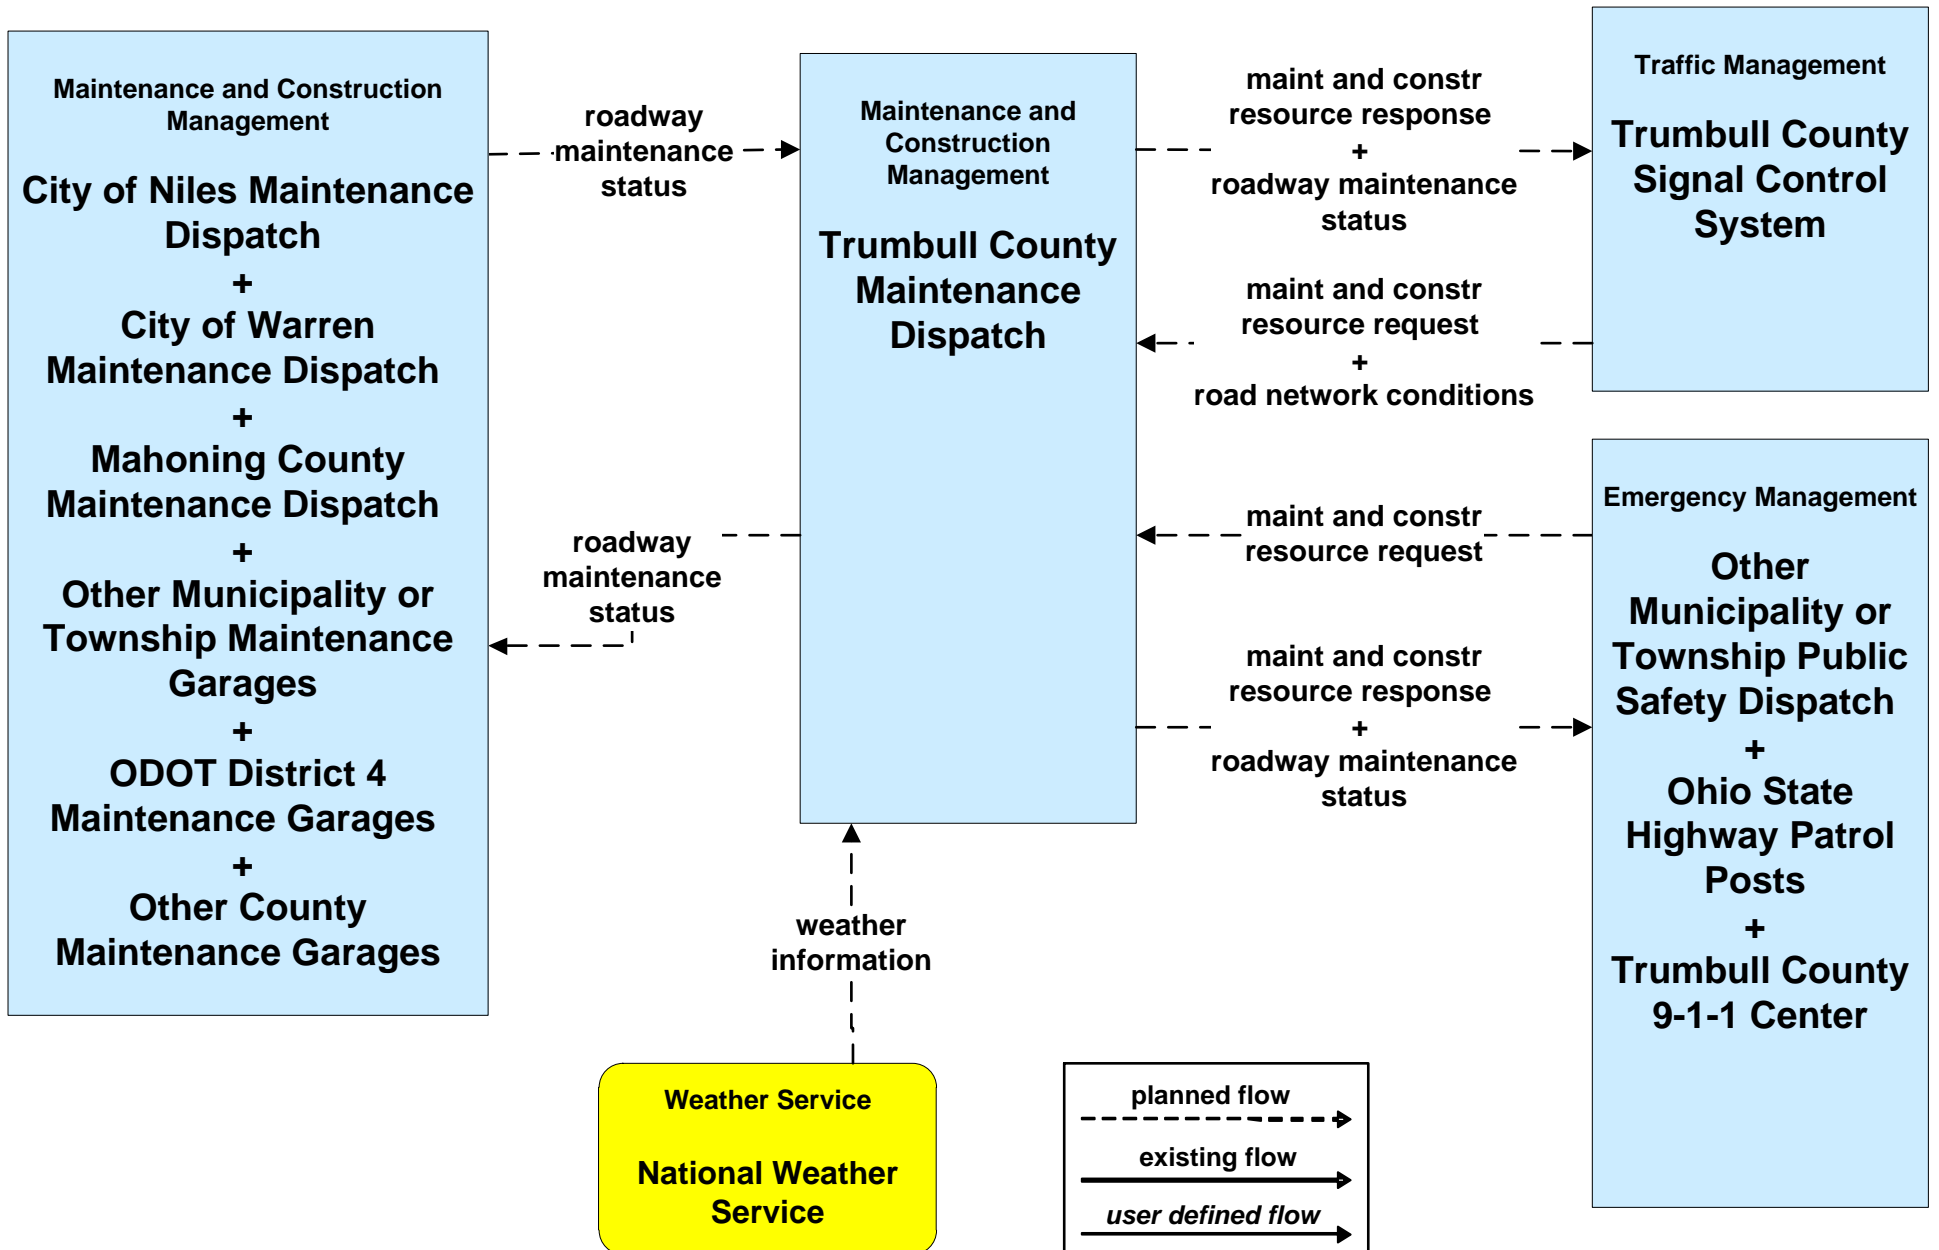

+

Ohio Statewide EOC

+

**Other Municipality or
Township EOC**

+

**Other Municipality or
Township Public Safety
Dispatch**

+

**Trumbull County 9-1-1
Center**

EM09 - Evacuation and Reentry Management Trumbull County EOC

**MC04 - Weather Information Processing and Distribution
ODOT District 4**

**MC06 - Winter Maintenance
ODOT District 4**

MC06 - Winter Maintenance Municipalities

**MC06 - Winter Maintenance
City of Warren**

MC06 - Winter Maintenance Ohio Turnpike

**MC06 - Winter Maintenance
Trumbull County Maintenance**

**MC08 - Workzone Management
ODOT District 4**

**MC08 - Workzone Management
Mahoning County**