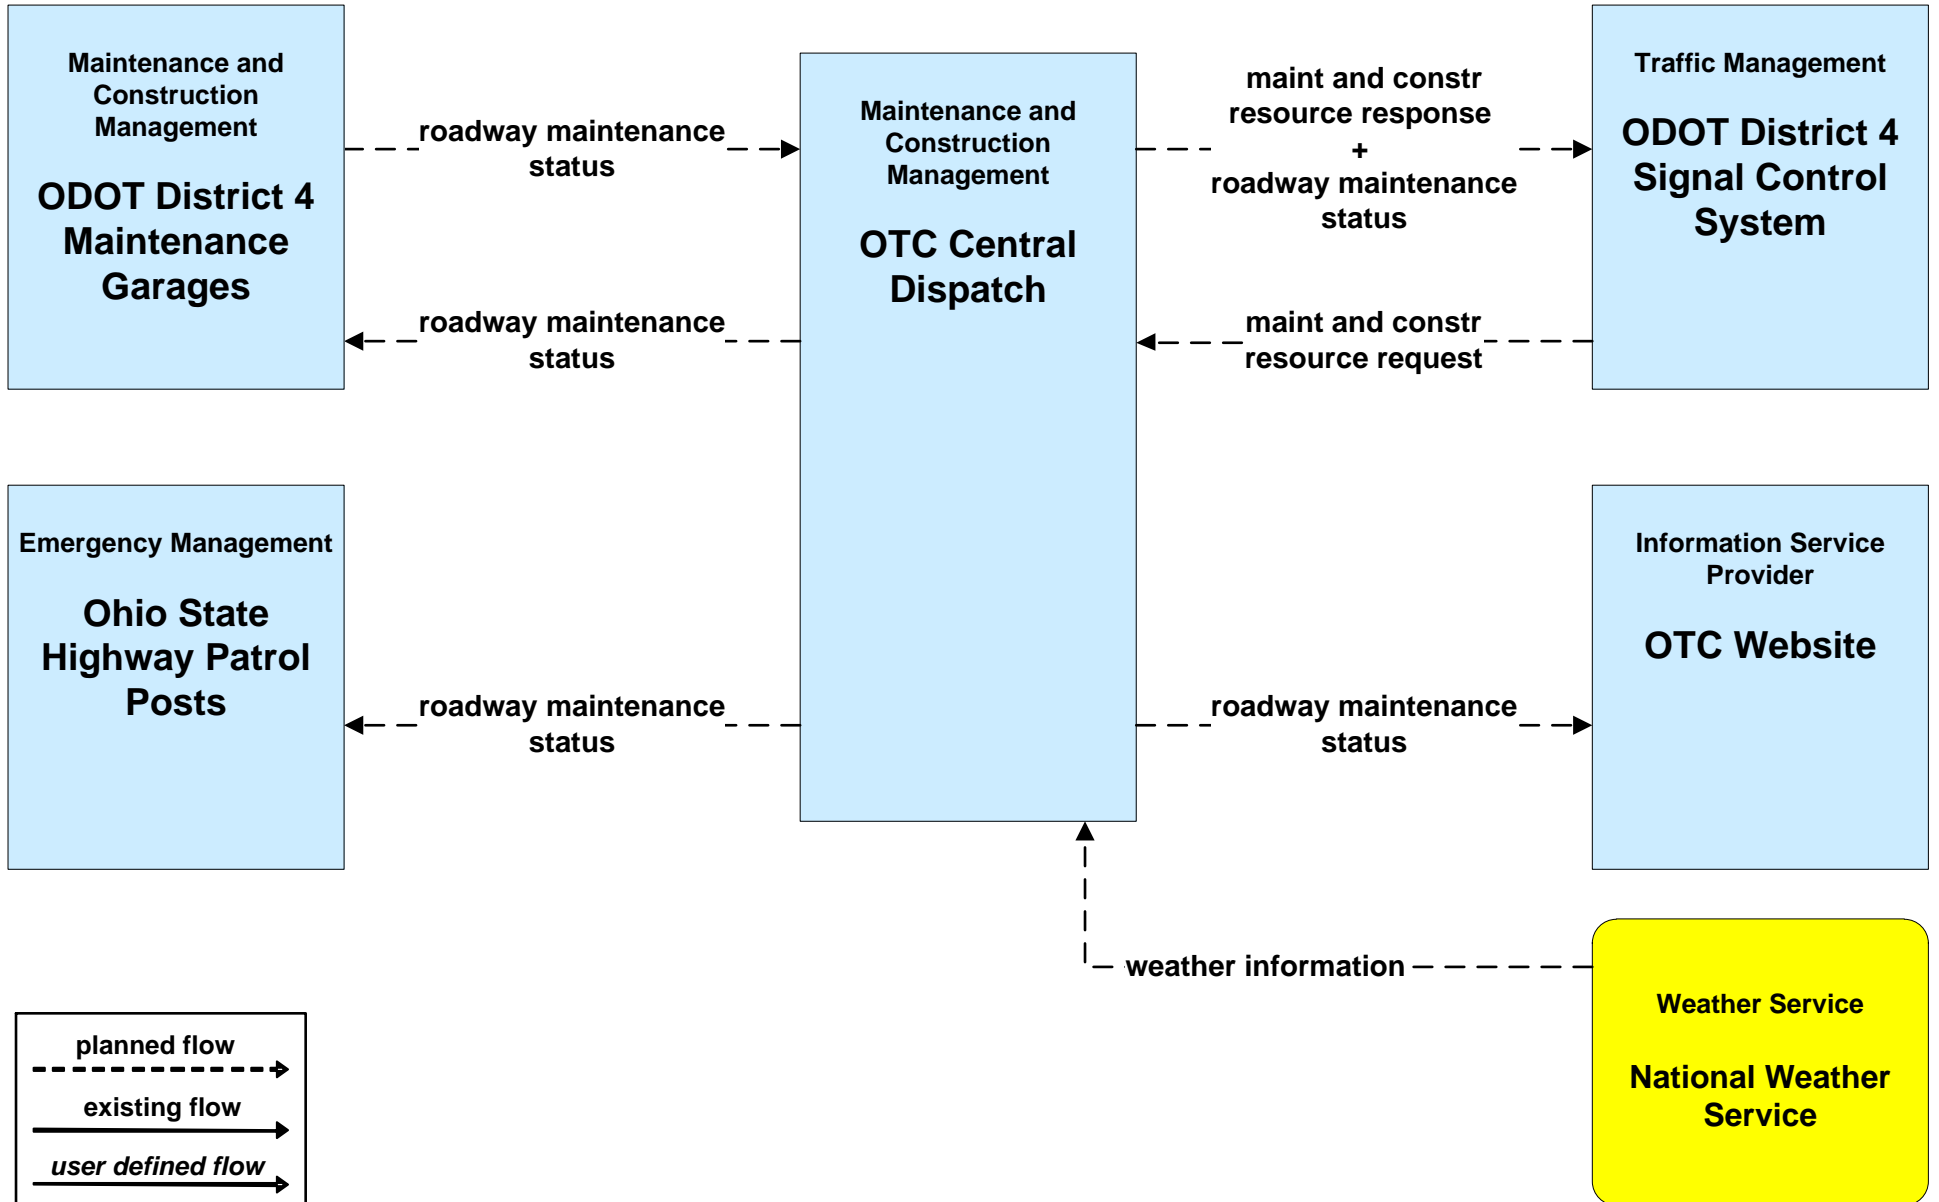

EM09 - Evacuation and Reentry Management Trumbull County EOC

**MC04 - Weather Information Processing and Distribution
ODOT District 4**

**MC06 - Winter Maintenance
ODOT District 4**

MC06 - Winter Maintenance Municipalities

**MC06 - Winter Maintenance
City of Warren**

MC06 - Winter Maintenance Ohio Turnpike

**MC06 - Winter Maintenance
Trumbull County Maintenance**

**MC08 - Workzone Management
ODOT District 4**

**MC08 - Workzone Management
Mahoning County**