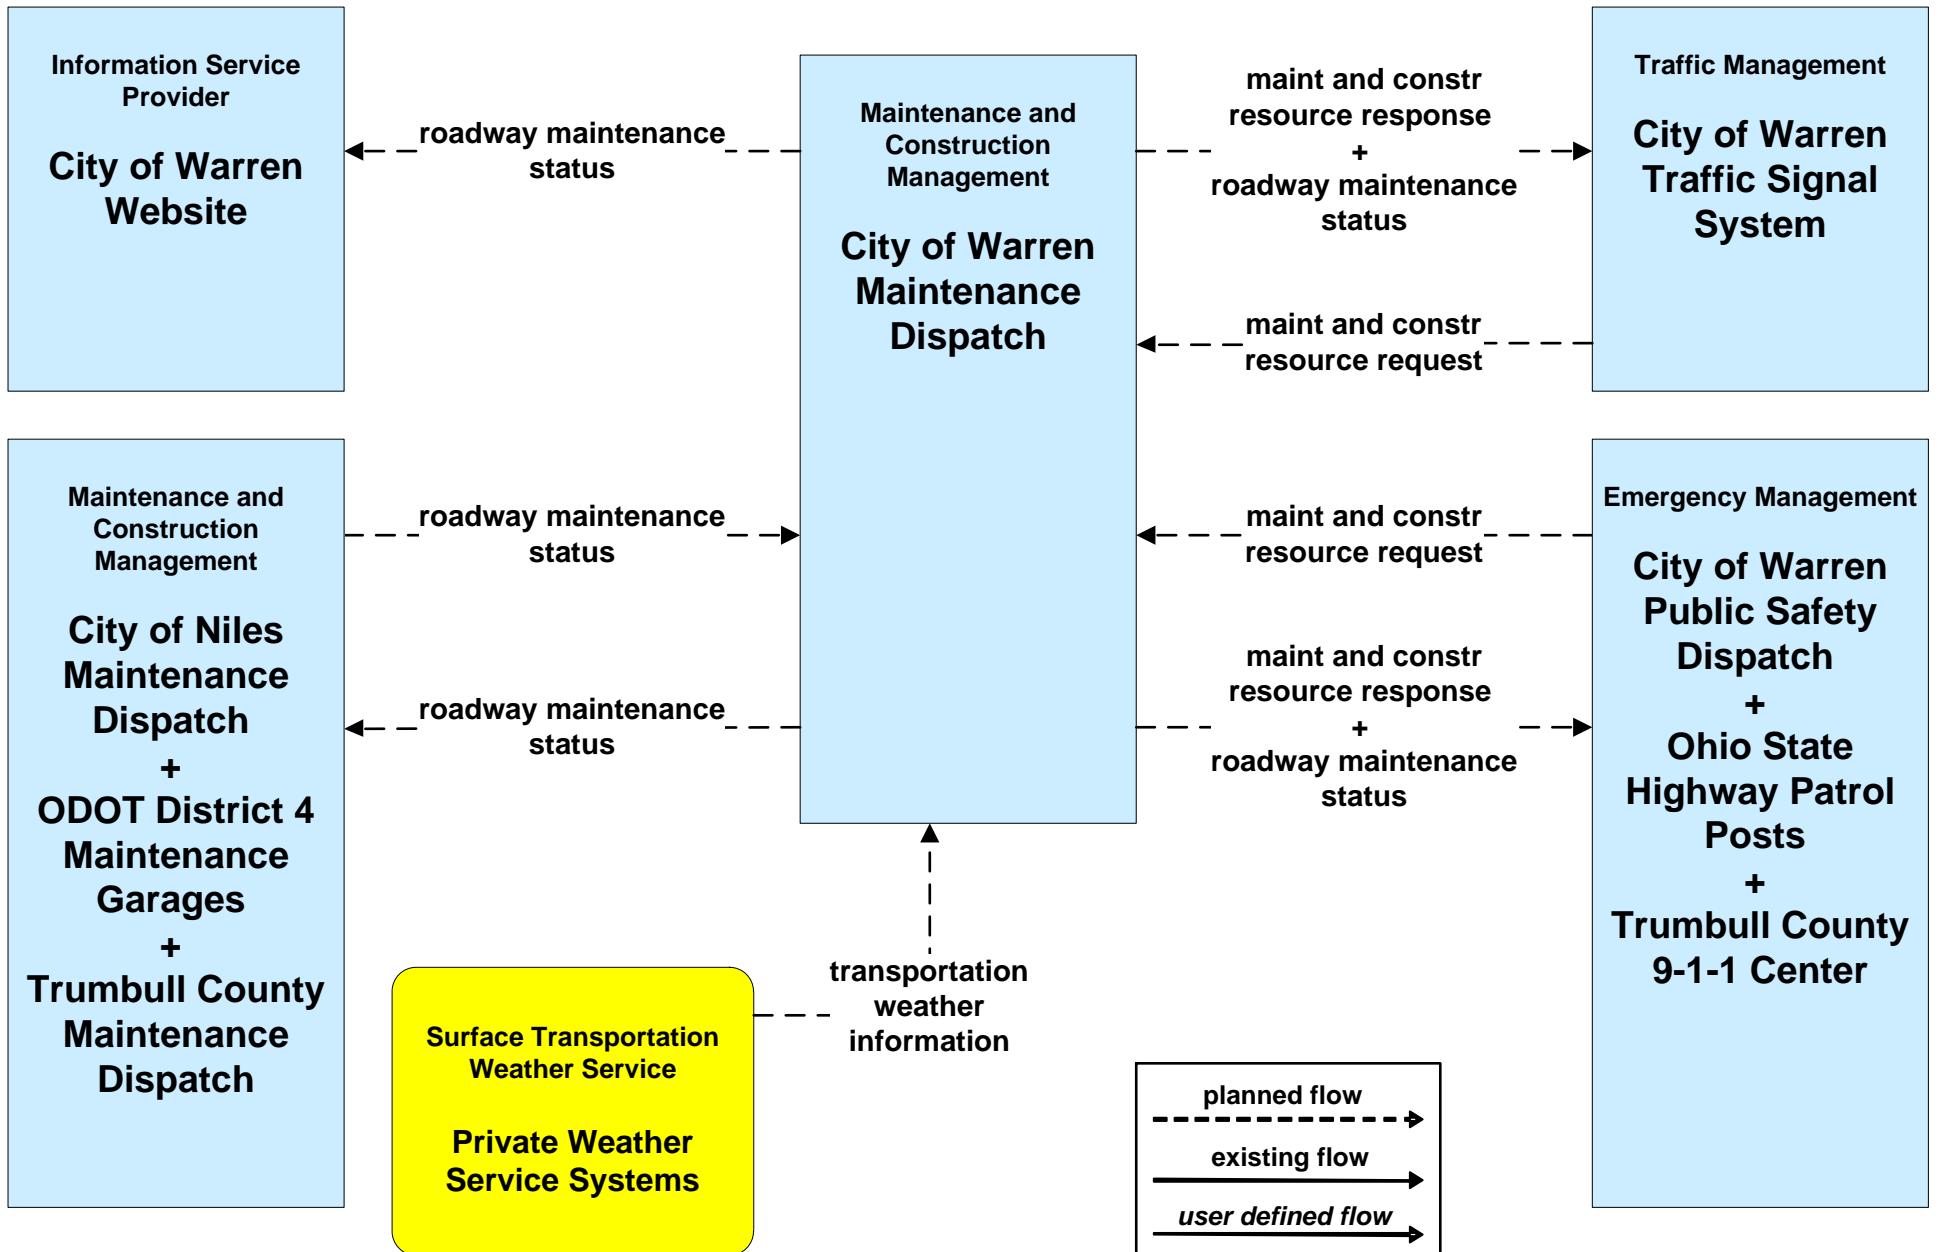

+

Ohio Statewide EOC

+

**Other Municipality or
Township EOC**

+

**Other Municipality or
Township Public Safety
Dispatch**

+

**Trumbull County 9-1-1
Center**

EM09 - Evacuation and Reentry Management Trumbull County EOC

**MC04 - Weather Information Processing and Distribution
ODOT District 4**

**MC06 - Winter Maintenance
ODOT District 4**

MC06 - Winter Maintenance Municipalities

**MC06 - Winter Maintenance
City of Warren**

MC06 - Winter Maintenance Ohio Turnpike

**MC06 - Winter Maintenance
Trumbull County Maintenance**

**MC08 - Workzone Management
ODOT District 4**

**MC08 - Workzone Management
Mahoning County**

**MC08 - Workzone Management
Trumbull County**

**MC08 - Workzone Management
Municipal Maintenance**

**MC06 - Winter Maintenance
Mahoning County Maintenance**