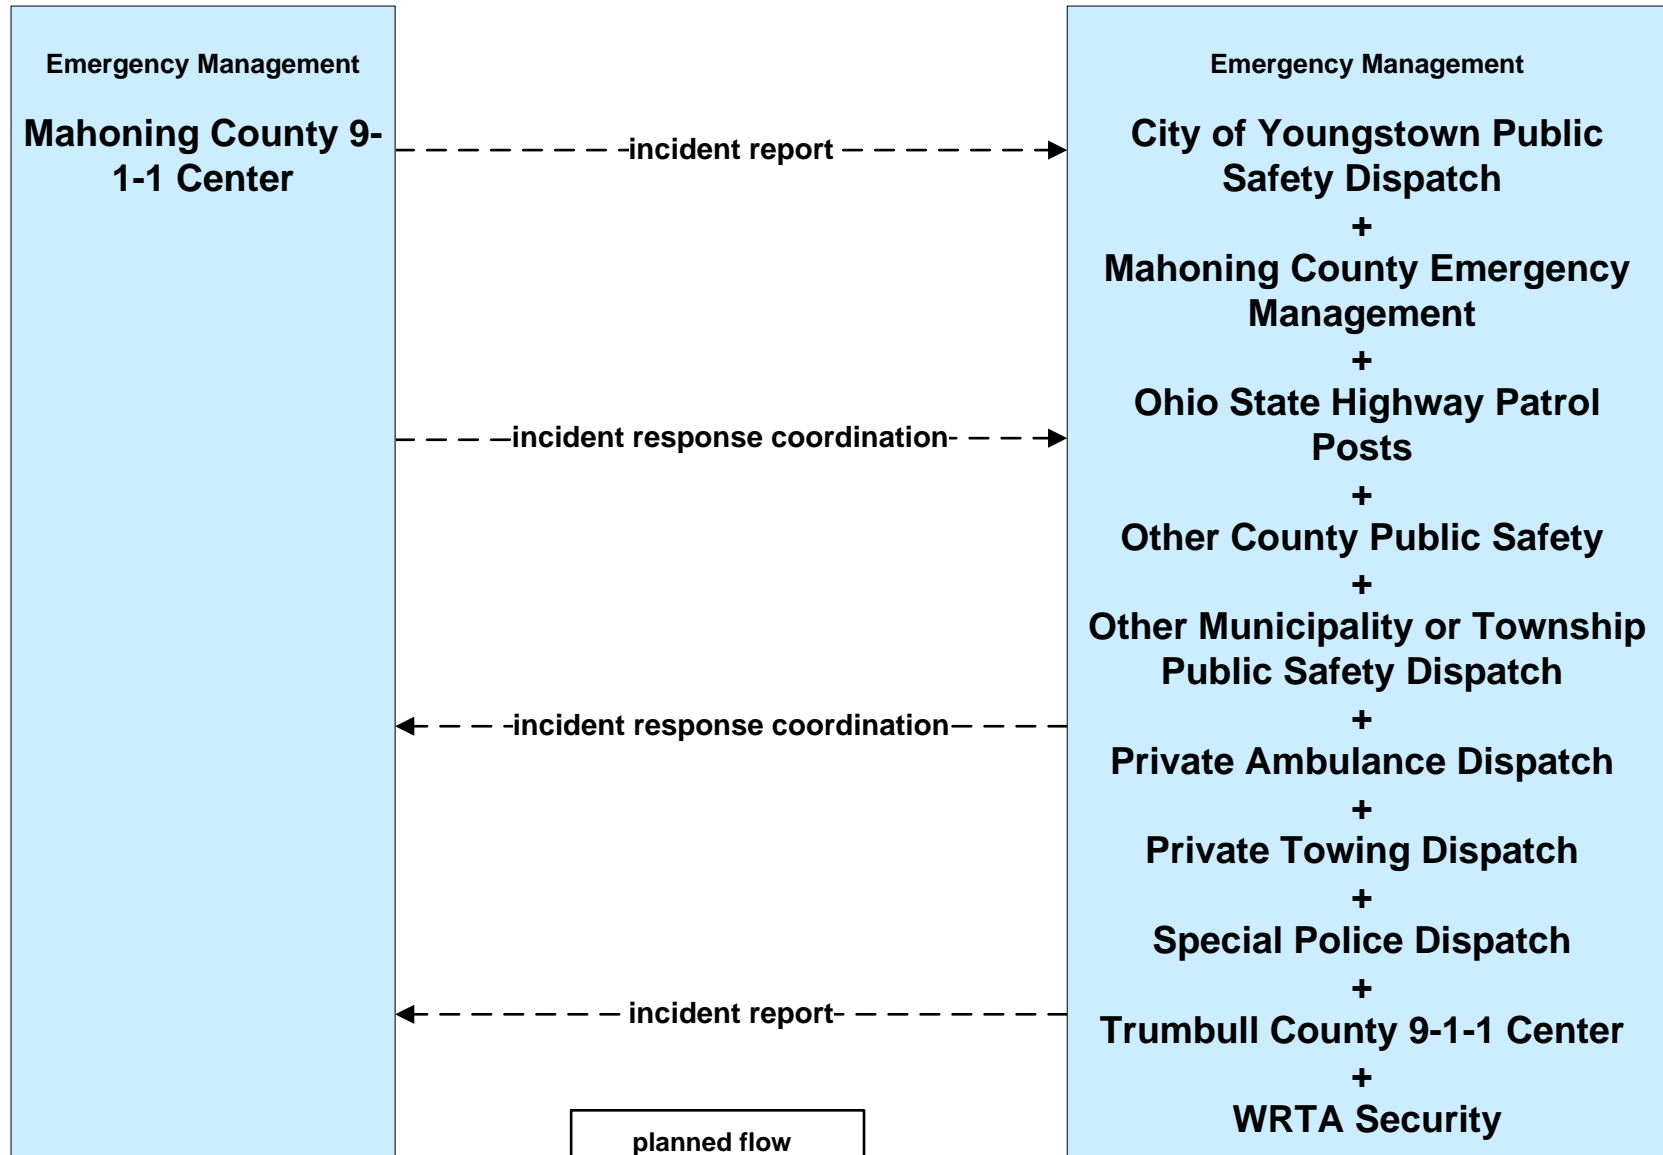

**EM01 - Emergency Response Coordination
Youngstown/Warren Regional Incident and Mutual Aid Network**

- Emergency Management**
- City of Niles Public Safety Dispatch
- +
- City of Warren Public Safety Dispatch
- +
- City of Youngstown Public Safety Dispatch
- +
- Mahoning County 9-1-1 Center
- +
- Mahoning County Emergency Management
- +
- Ohio State Highway Patrol Posts
- +
- Other County Public Safety
- +
- Other Municipality or Township Public Safety Dispatch
- +
- Special Police Dispatch
- +
- Trumbull County 9-1-1 Center
- +
- Trumbull County Emergency Management Center
- +
- WRTA Security
- +
- Youngstown-Warren Air Reserve Station

Other EM

**Warren-Youngstown
Regional Incident and
Mutual Aid Network**

**EM01 - Emergency Response Coordination
Ohio State Highway Patrol Posts**

**EM01 - Emergency Response Coordination
Mahoning County 9-1-1 Center**

**EM01 - Emergency Response Coordination
Trumbull County 9-1-1 Center**

**EM01 - Emergency Response Coordination
Mahoning County Emergency Management**

**EM01 - Emergency Response Coordination
Trumbull County Emergency Management**

Emergency Management
**Trumbull County
Emergency
Management Center**

incident report

incident response coordination

incident response coordination

planned flow

existing flow

user defined flow

incident report