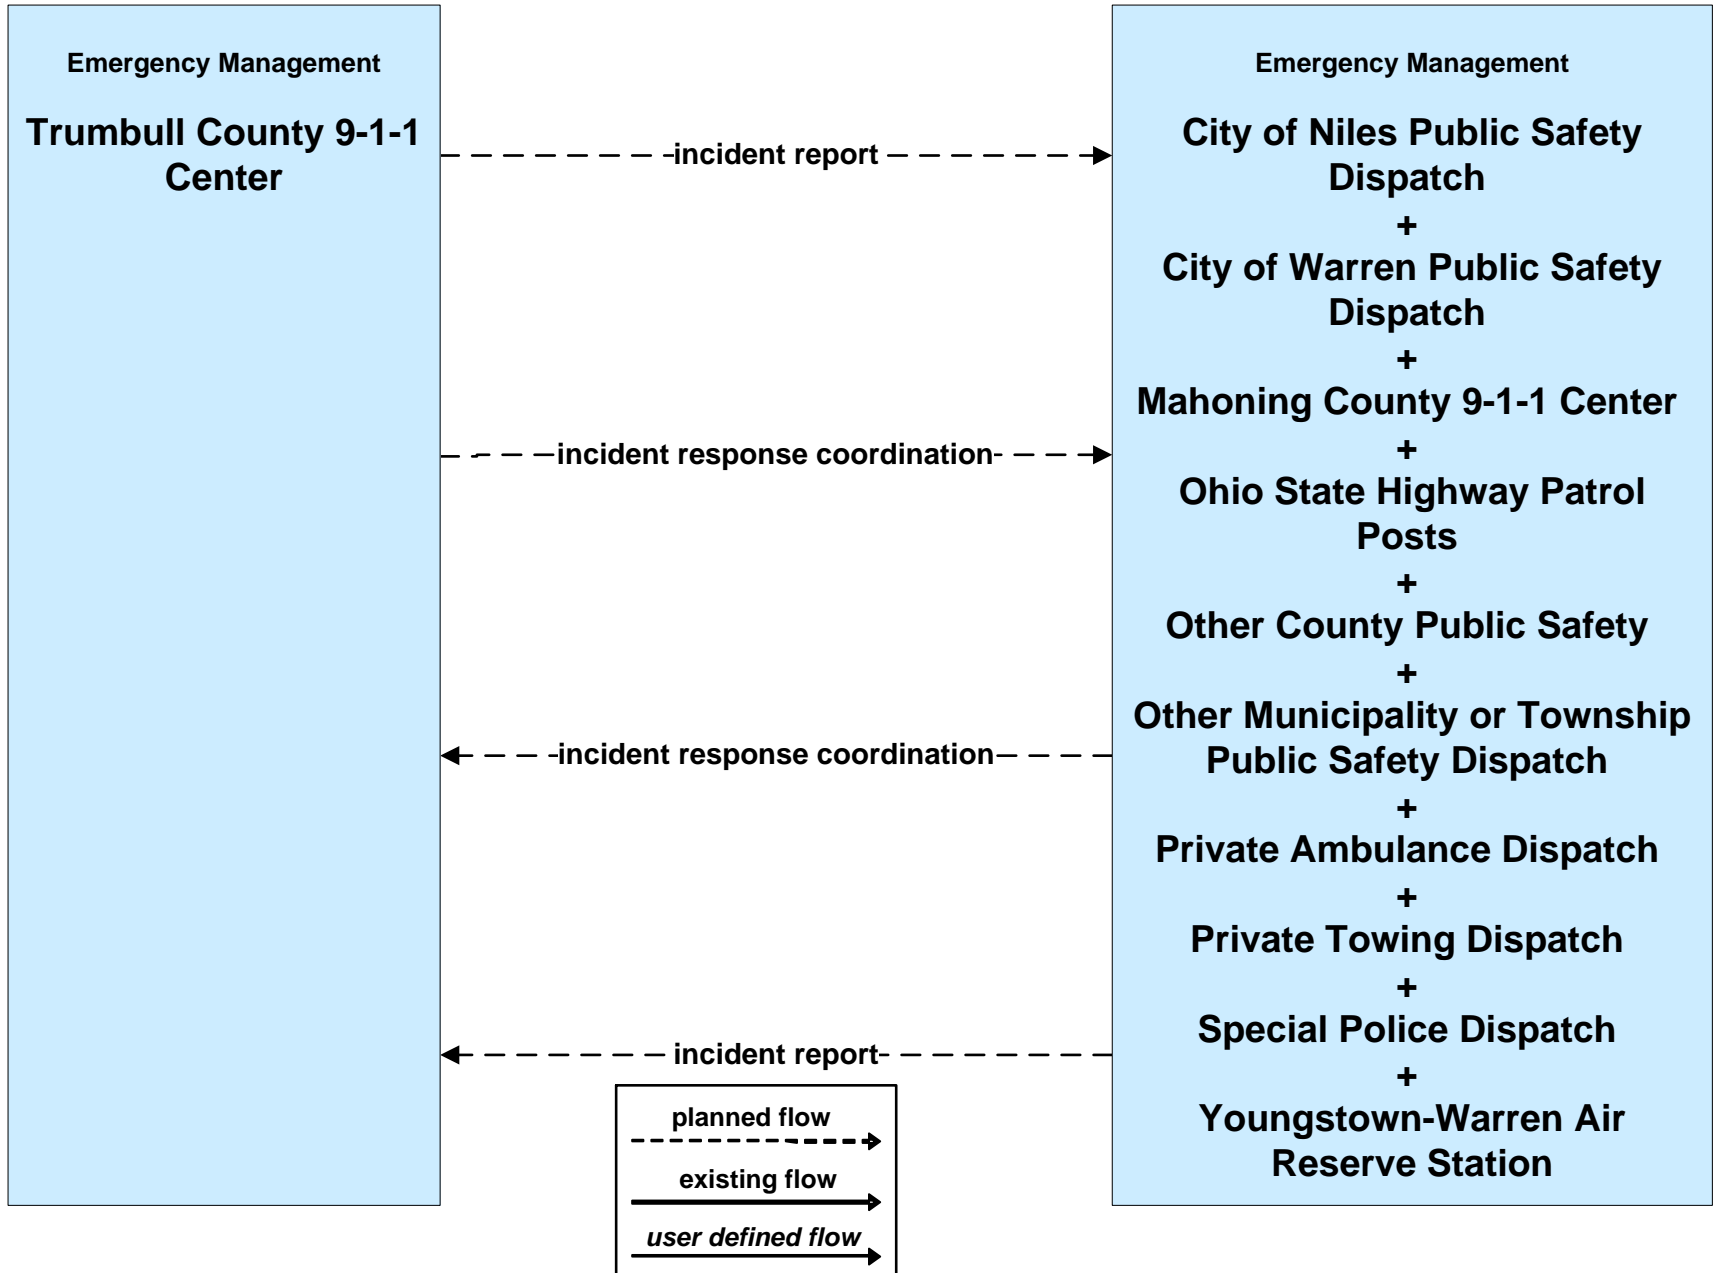

**EM01 - Emergency Response Coordination
Youngstown/Warren Regional Incident and Mutual Aid Network**

- Emergency Management**
- City of Niles Public Safety Dispatch
- +
- City of Warren Public Safety Dispatch
- +
- City of Youngstown Public Safety Dispatch
- +
- Mahoning County 9-1-1 Center
- +
- Mahoning County Emergency Management
- +
- Ohio State Highway Patrol Posts
- +
- Other County Public Safety
- +
- Other Municipality or Township Public Safety Dispatch
- +
- Special Police Dispatch
- +
- Trumbull County 9-1-1 Center
- +
- Trumbull County Emergency Management Center
- +
- WRTA Security
- +
- Youngstown-Warren Air Reserve Station

Other EM

**Warren-Youngstown
Regional Incident and
Mutual Aid Network**

**EM01 - Emergency Response Coordination
Ohio State Highway Patrol Posts**

**EM01 - Emergency Response Coordination
Mahoning County 9-1-1 Center**

**EM01 - Emergency Response Coordination
Trumbull County 9-1-1 Center**

**EM01 - Emergency Response Coordination
Mahoning County Emergency Management**

**EM01 - Emergency Response Coordination
Trumbull County Emergency Management**

Emergency Management
**Trumbull County
Emergency
Management Center**

incident report

incident response coordination

incident response coordination

planned flow

existing flow

user defined flow

incident report