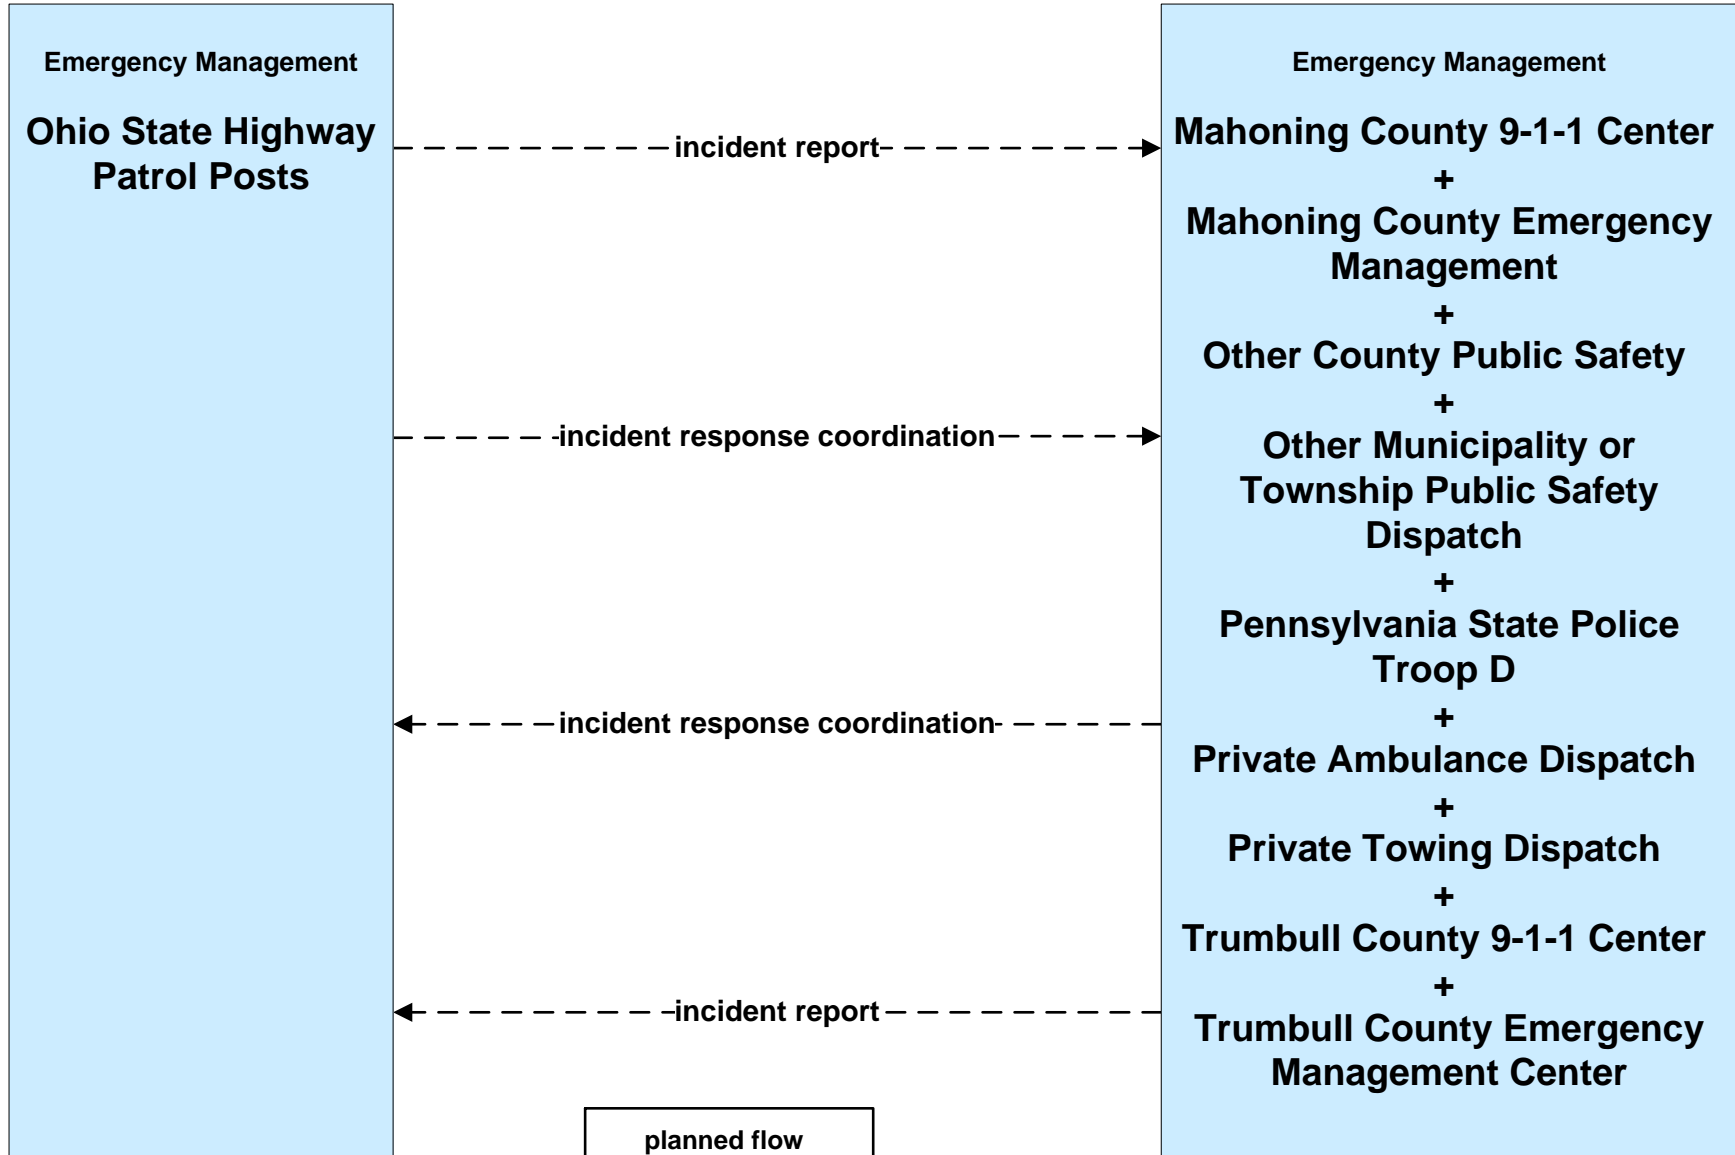

**EM01 - Emergency Response Coordination
Ohio State Highway Patrol Posts**