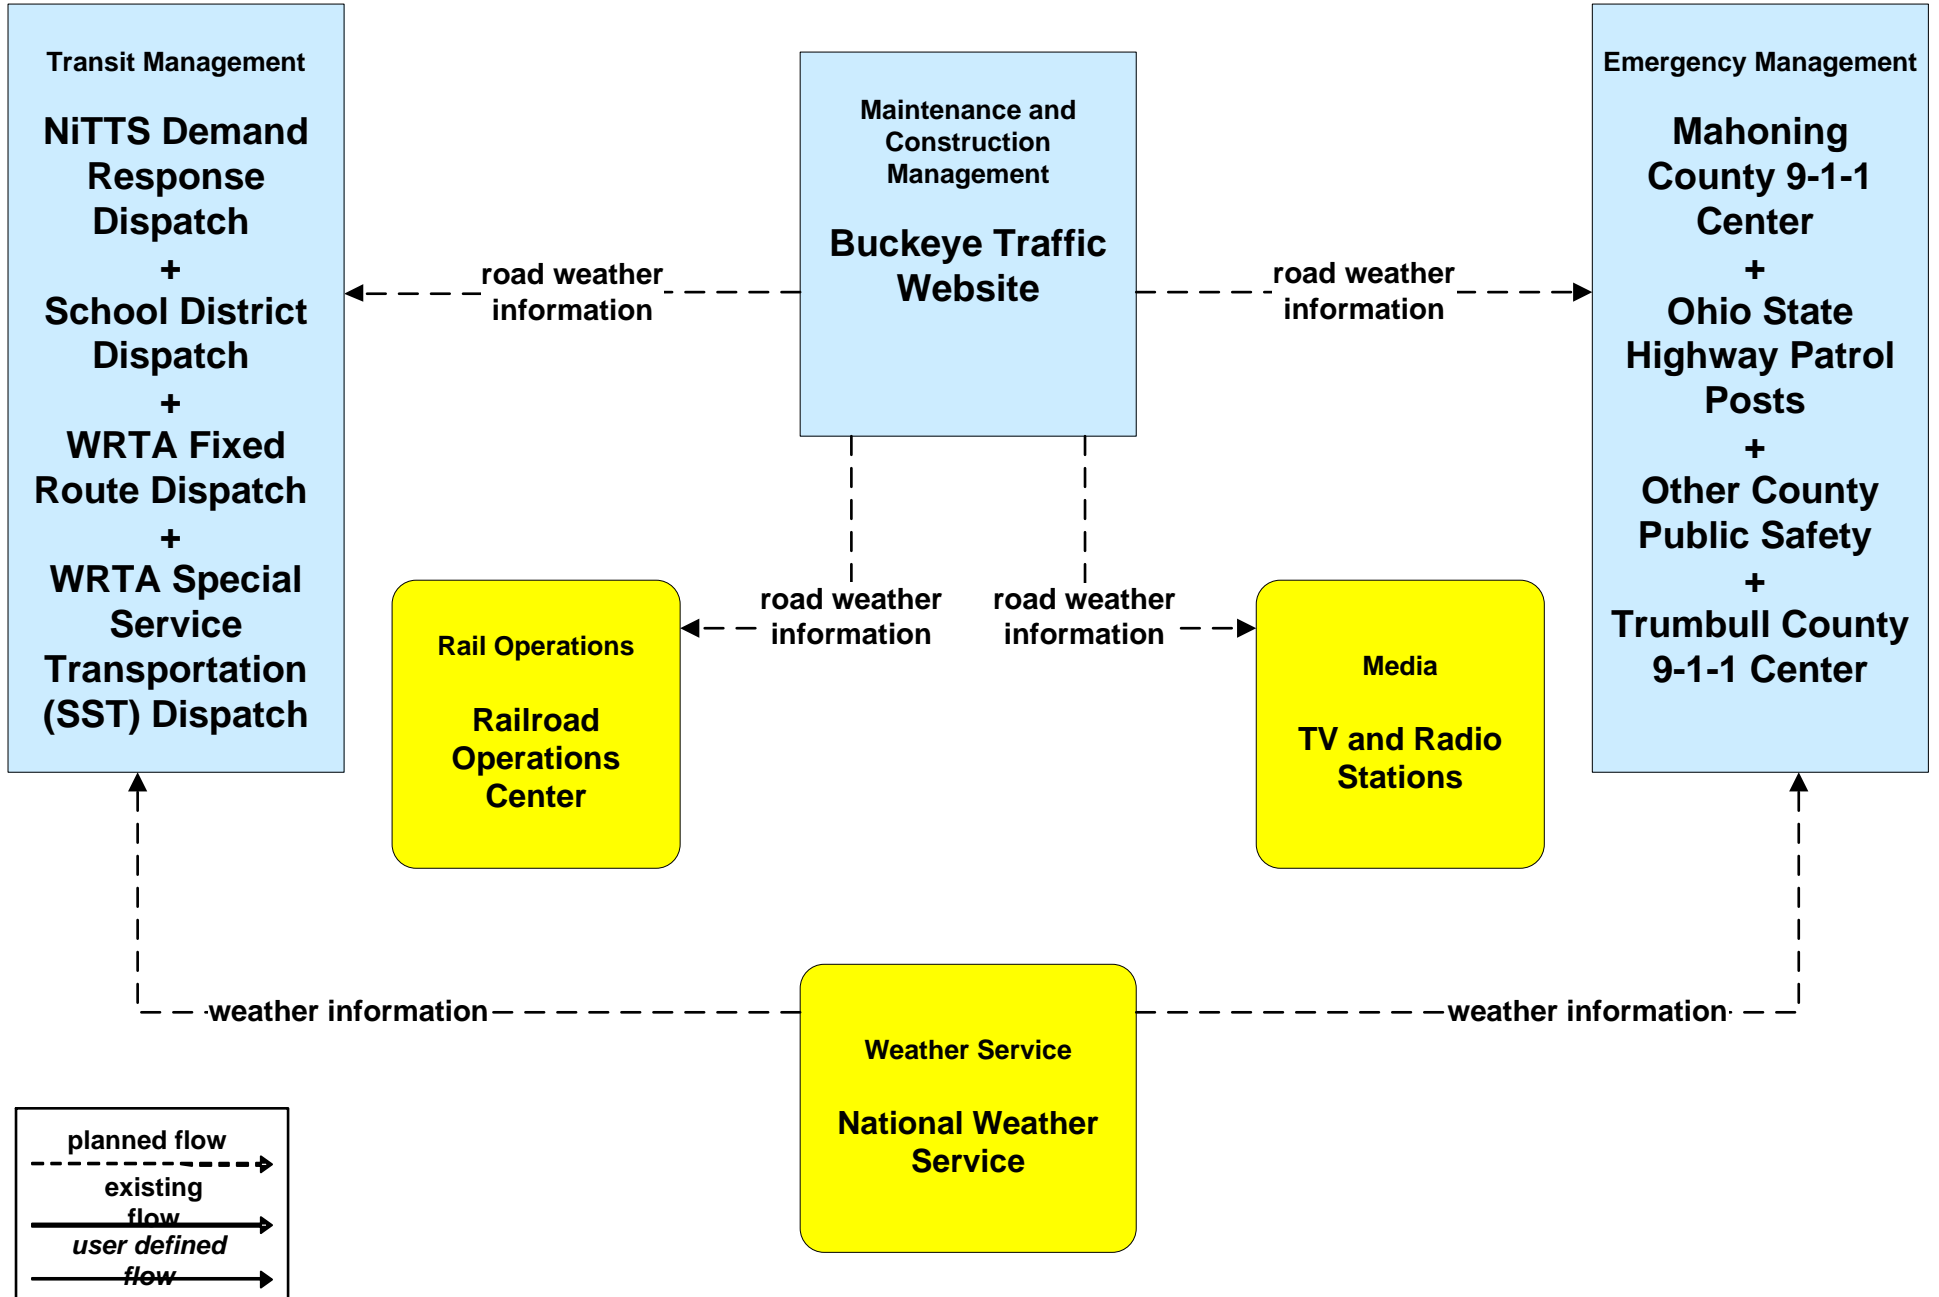

+

Ohio Statewide EOC

+

**Other Municipality or
Township EOC**

+

**Other Municipality or
Township Public Safety
Dispatch**

+

**Trumbull County 9-1-1
Center**

+

**Youngstown-Warren Air
Reserve Station**

**EM01 - Emergency Response Coordination
Special Police Dispatch**

**EM06 - Wide Area Alert
Amber Alert**

EM09 - Evacuation and Reentry Management Mahoning County EOC

EM09 - Evacuation and Reentry Management Trumbull County EOC

**MC04 - Weather Information Processing and Distribution
ODOT District 4**

**MC06 - Winter Maintenance
ODOT District 4**

MC06 - Winter Maintenance Municipalities

**MC06 - Winter Maintenance
City of Warren**

MC06 - Winter Maintenance Ohio Turnpike

**MC06 - Winter Maintenance
Trumbull County Maintenance**

**MC08 - Workzone Management
ODOT District 4**

**MC08 - Workzone Management
Mahoning County**