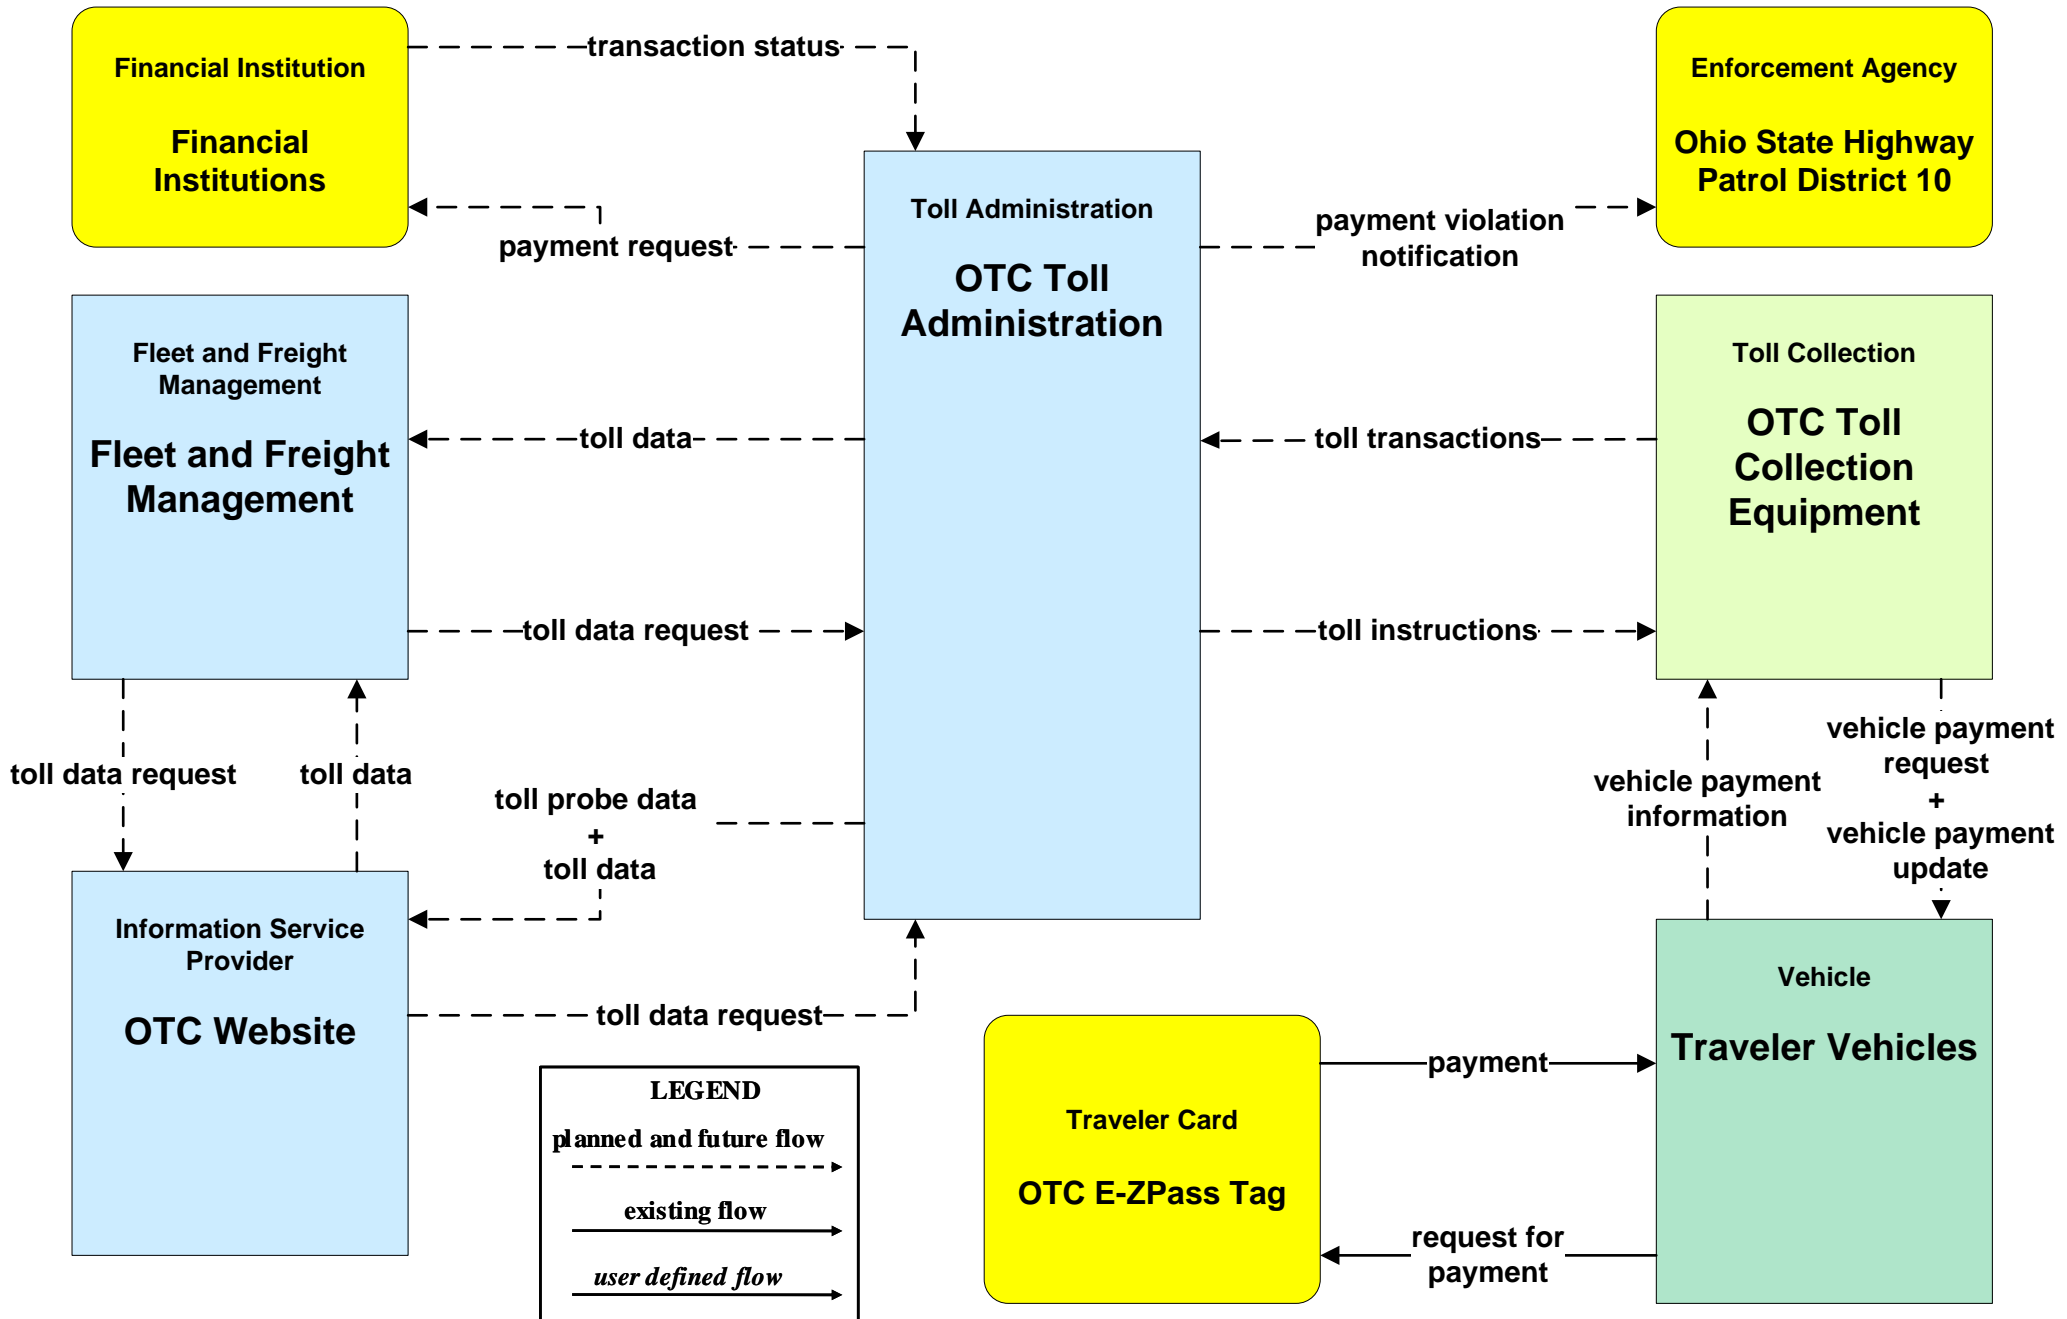

AD1 - ITS Data Mart
Ohio DPS Crash Records Database

ATMS06 - Traffic Information Dissemination Mahoning County

**ATMS06 - Traffic Information Dissemination
Trumbull County**

**ATMS08 - Incident Management
ODOT District 4 Traffic**

**ATMS08 - Incident Management
OTC**

ATMS08 - Incident Management ODOT District 4 Maintenance

ATMS08 - Incident Management
Ohio State Highway Patrol / Municipal Public Safety

ATMS10 - Electronic Toll Collection Ohio Turnpike Commission

CVO01 - Fleet Administration Eastgate Region

CVO03 - Electronic Clearance Youngstown Regional Inland Port

**CVO06 - Weigh-In-Motion
OSHP**

**CVO10 - HAZMAT
Eastgate Region**

LEGEND

- planned and future flow
----->
- existing flow
—————>
- user defined flow
—————>

Emergency Management
**Trumbull County
Emergency
Management Center**

incident report

incident response coordination

incident response coordination

planned flow

existing flow

user defined flow

incident report