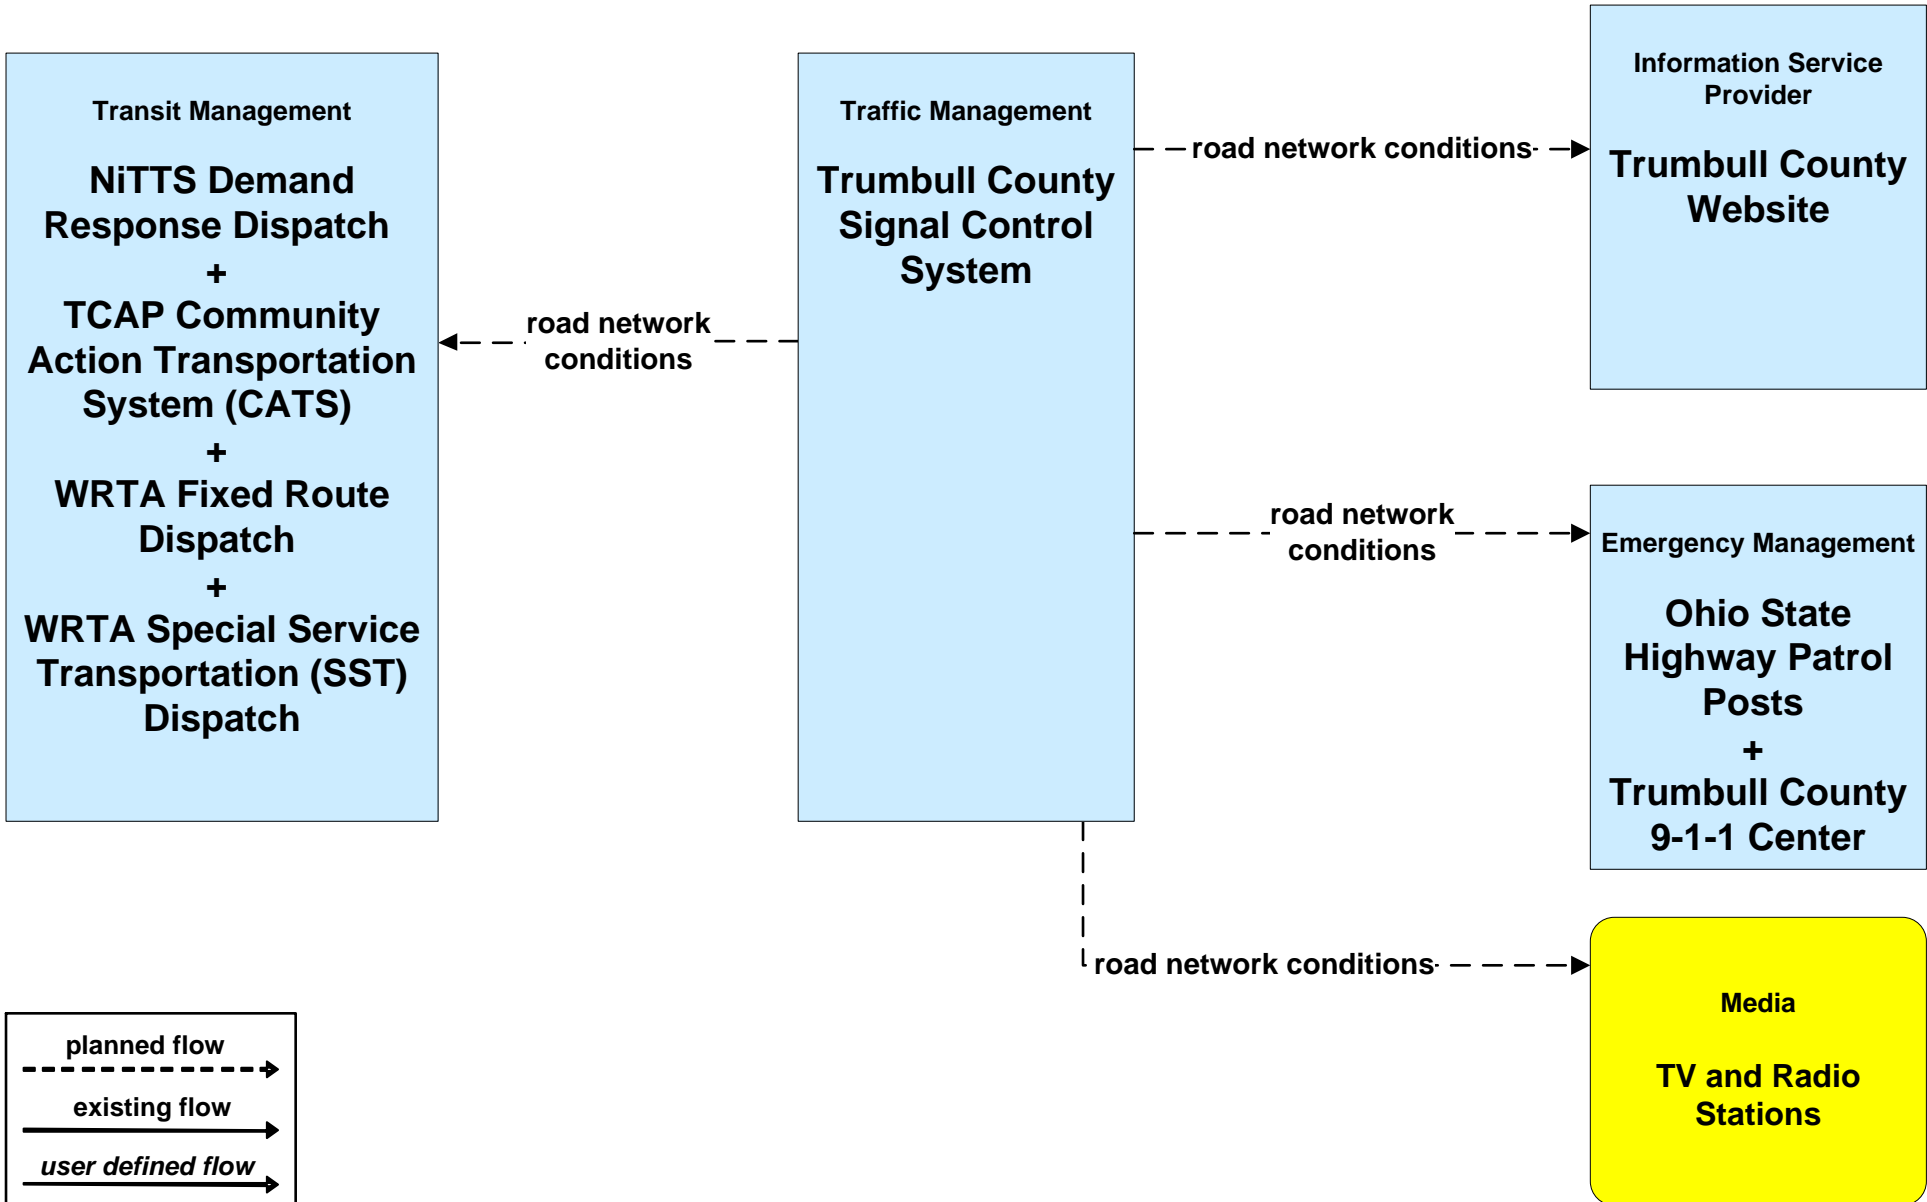

AD1 - ITS Data Mart
Ohio DPS Crash Records Database

ATMS06 - Traffic Information Dissemination Mahoning County

**ATMS06 - Traffic Information Dissemination
Trumbull County**

**ATMS08 - Incident Management
ODOT District 4 Traffic**

CVO01 - Fleet Administration Eastgate Region

CVO03 - Electronic Clearance Youngstown Regional Inland Port

**CVO06 - Weigh-In-Motion
OSHP**

**CVO10 - HAZMAT
Eastgate Region**

LEGEND

- planned and future flow
----->
- existing flow
—————>
- user defined flow
—————>

Emergency Management
**Trumbull County
Emergency
Management Center**

incident report

incident response coordination

incident response coordination

planned flow

existing flow

user defined flow

incident report

+

Ohio Statewide EOC

+

**Other Municipality or
Township EOC**

+

**Other Municipality or
Township Public Safety
Dispatch**

+

**Trumbull County 9-1-1
Center**