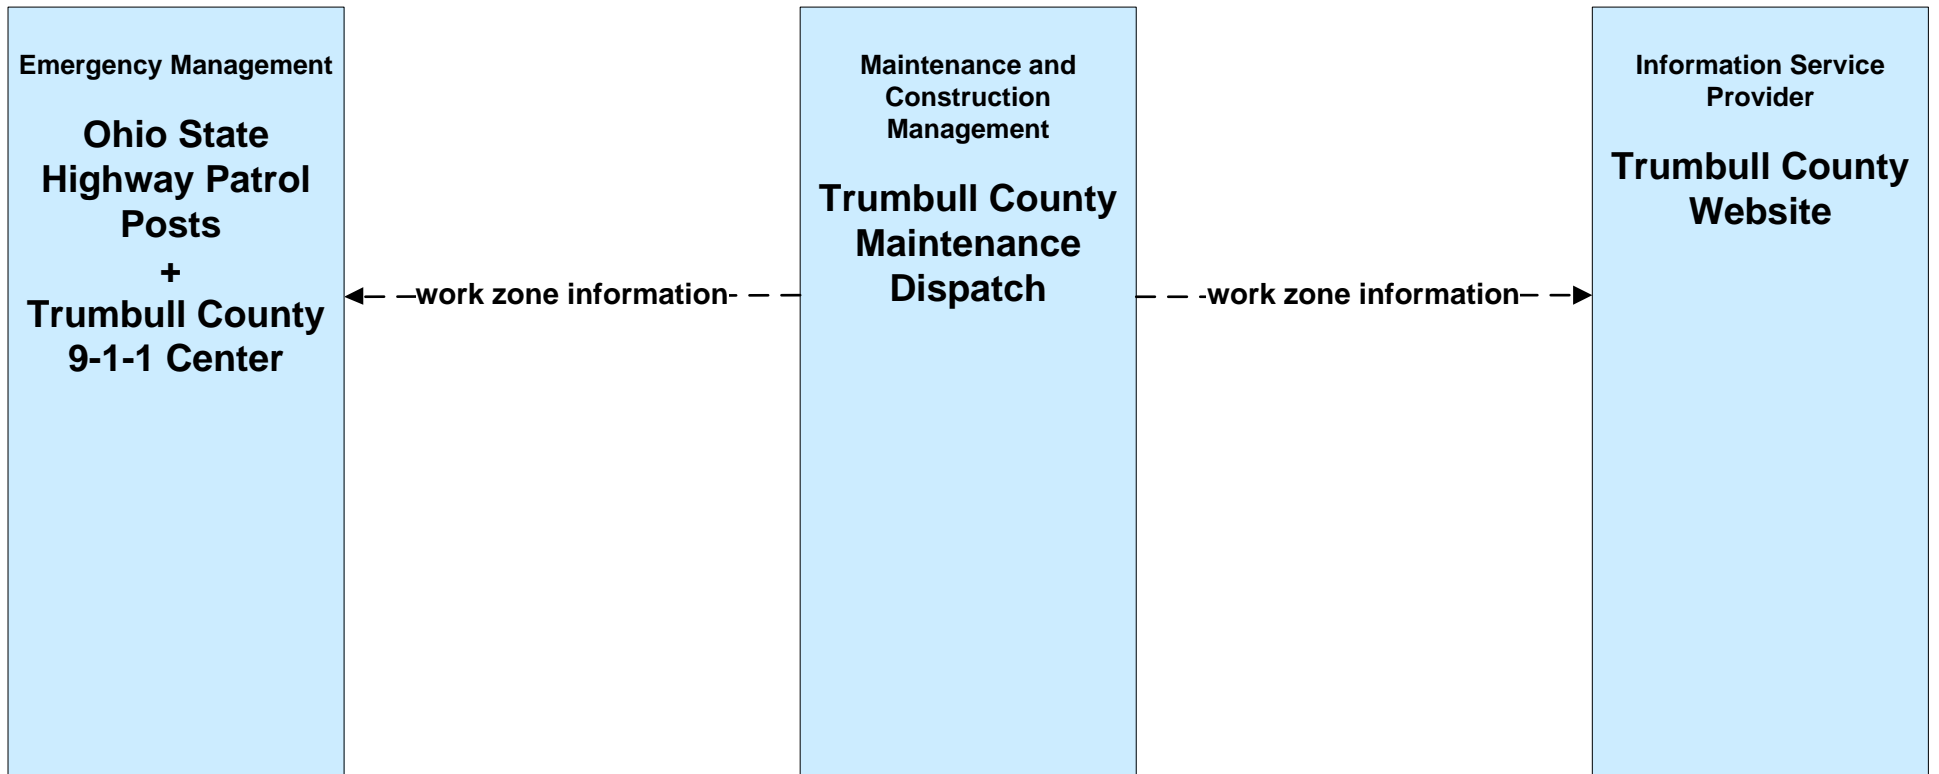

Emergency Management

**City of Niles Public Safety
Dispatch**

+

**City of Warren Public Safety
Dispatch**

+

**Mahoning County
Emergency Management**

+

**Ohio State Highway Patrol
Posts**

+

Ohio Statewide EOC

+

**Other Municipality or
Township EOC**

+

**Other Municipality or
Township Public Safety
Dispatch**

+

**Trumbull County 9-1-1
Center**

**MC06 - Winter Maintenance
City of Warren**

MC06 - Winter Maintenance Ohio Turnpike

**MC06 - Winter Maintenance
Trumbull County Maintenance**

**MC08 - Workzone Management
ODOT District 4**

**MC08 - Workzone Management
Mahoning County**

**MC08 - Workzone Management
Trumbull County**

**MC08 - Workzone Management
Municipal Maintenance**

**MC06 - Winter Maintenance
Mahoning County Maintenance**