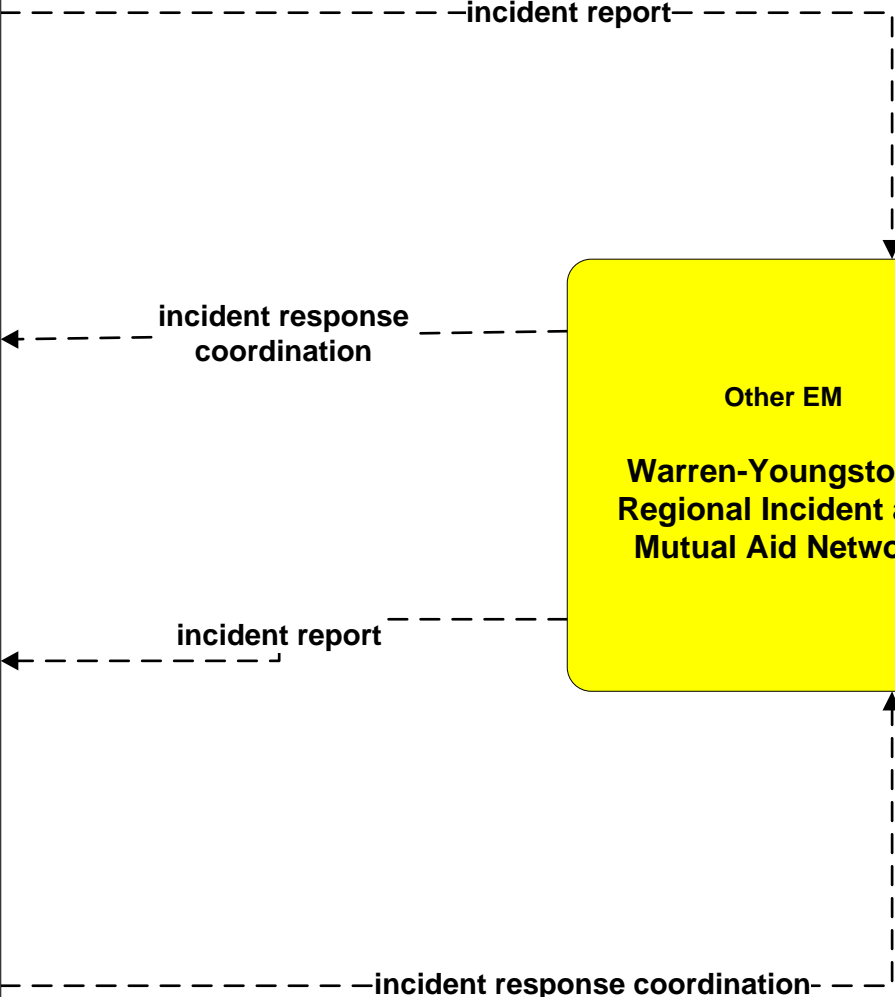

**EM01 - Emergency Response Coordination
Youngstown/Warren Regional Incident and Mutual Aid Network**

- **Emergency Management**
- City of Niles Public Safety Dispatch
- +
- City of Warren Public Safety Dispatch
- +
- City of Youngstown Public Safety Dispatch
- +
- Mahoning County 9-1-1 Center
- +
- Mahoning County Emergency Management
- +
- Ohio State Highway Patrol Posts
- +
- Other County Public Safety
- +
- Other Municipality or Township Public Safety Dispatch
- +
- Special Police Dispatch
- +
- Trumbull County 9-1-1 Center
- +
- Trumbull County Emergency Management Center
- +
- WRTA Security
- +
- Youngstown-Warren Air Reserve Station

Other EM

**Warren-Youngstown
Regional Incident and
Mutual Aid Network**