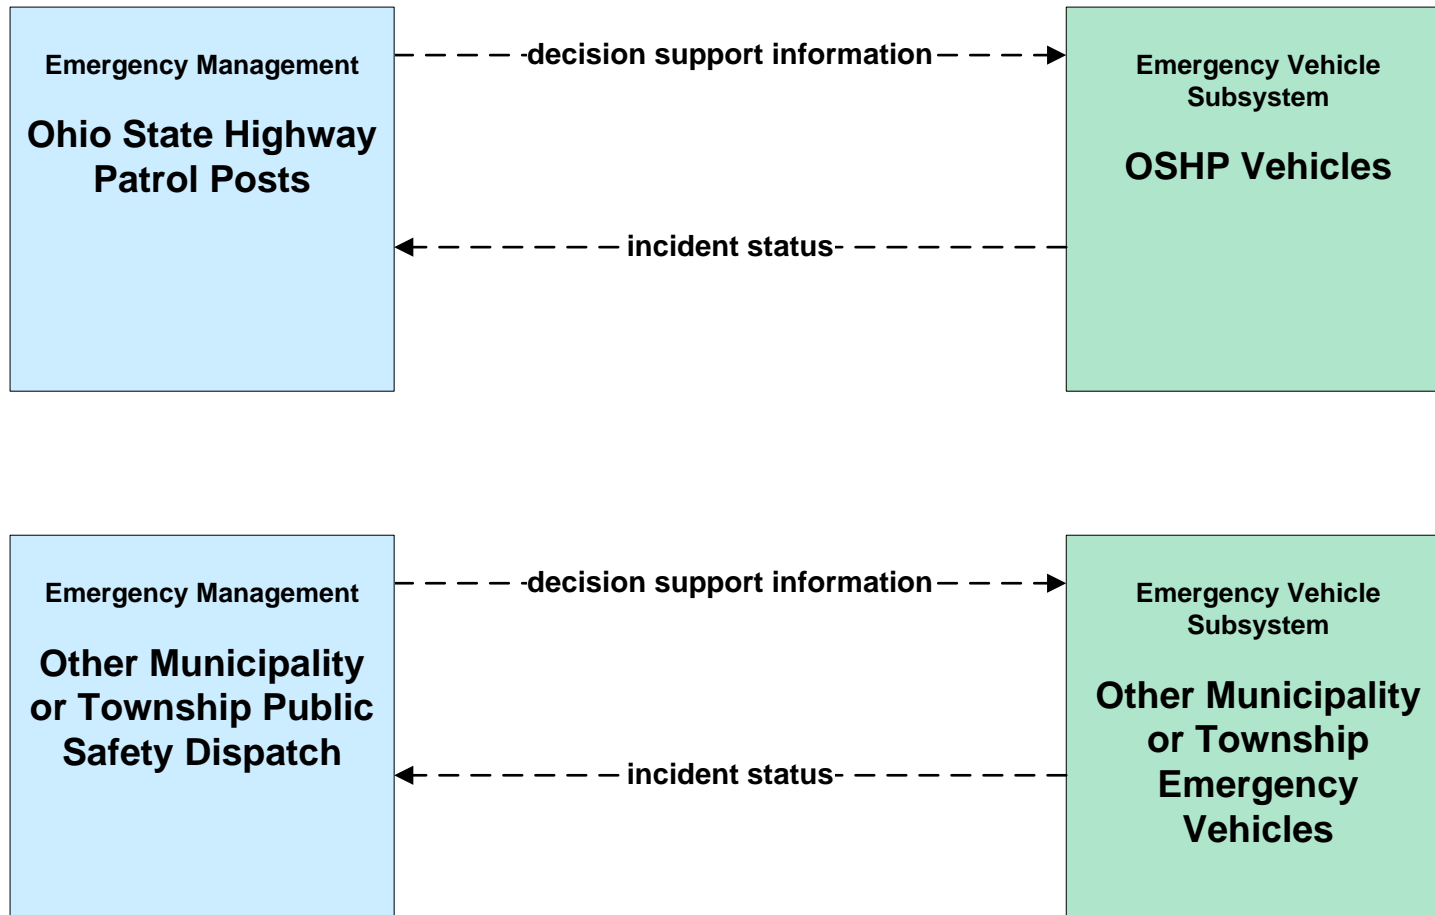

ATMS08 - Incident Management
Ohio State Highway Patrol / Municipal Public Safety