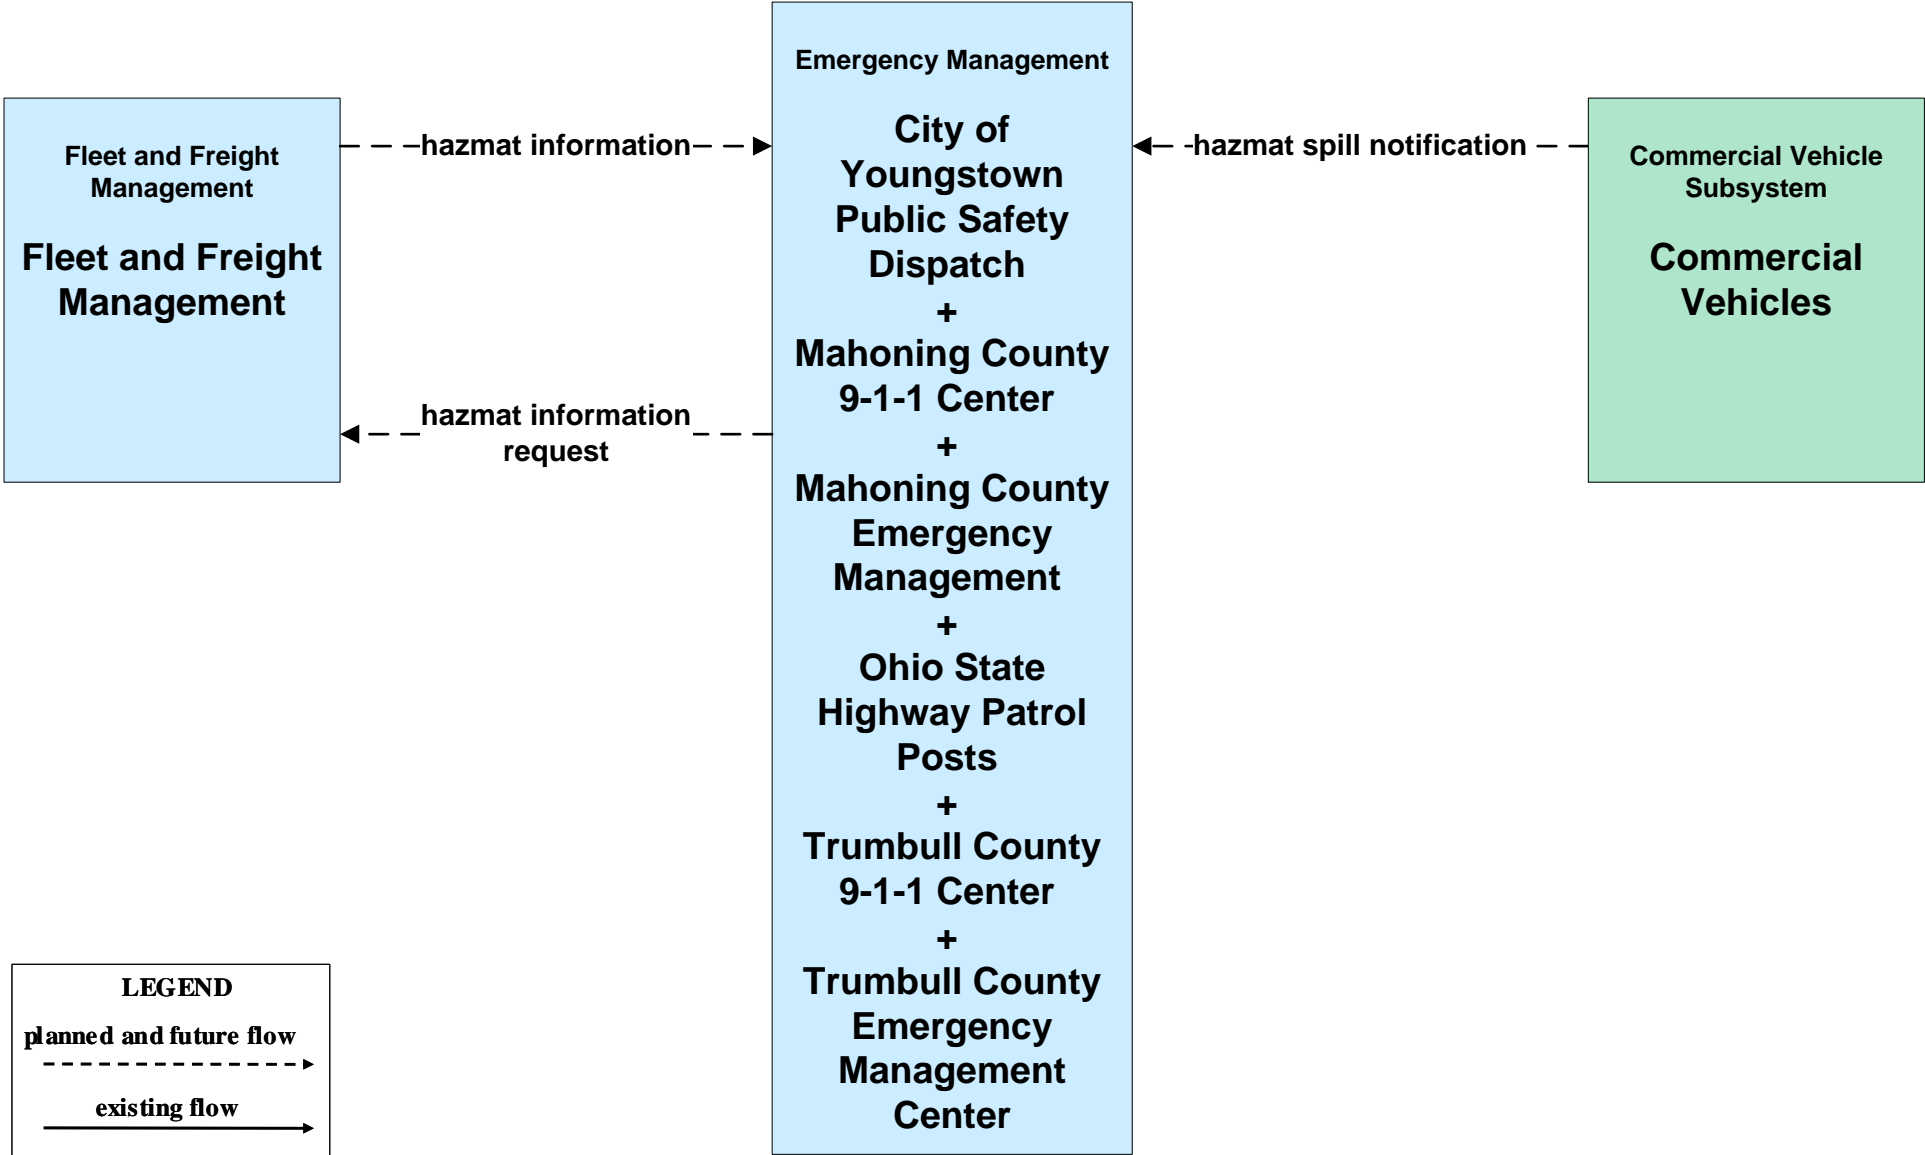

AD1 - ITS Data Mart
Ohio DPS Crash Records Database

ATMS06 - Traffic Information Dissemination Mahoning County

**ATMS06 - Traffic Information Dissemination
Trumbull County**

**ATMS08 - Incident Management
ODOT District 4 Traffic**

CVO01 - Fleet Administration Eastgate Region

CVO03 - Electronic Clearance Youngstown Regional Inland Port

**CVO06 - Weigh-In-Motion
OSHP**

**CVO10 - HAZMAT
Eastgate Region**

LEGEND

- planned and future flow
----->
- existing flow
—————>
- user defined flow
—————>

**EM01 - Emergency Response Coordination
Youngstown/Warren Regional Incident and Mutual Aid Network**

- Emergency Management**
- City of Niles Public Safety Dispatch
- +
- City of Warren Public Safety Dispatch
- +
- City of Youngstown Public Safety Dispatch
- +
- Mahoning County 9-1-1 Center
- +
- Mahoning County Emergency Management
- +
- Ohio State Highway Patrol Posts
- +
- Other County Public Safety
- +
- Other Municipality or Township Public Safety Dispatch
- +
- Special Police Dispatch
- +
- Trumbull County 9-1-1 Center
- +
- Trumbull County Emergency Management Center
- +
- WRTA Security
- +
- Youngstown-Warren Air Reserve Station

Emergency Management
**Trumbull County
Emergency
Management Center**

incident report

incident response coordination

incident response coordination

planned flow

existing flow

user defined flow

incident report