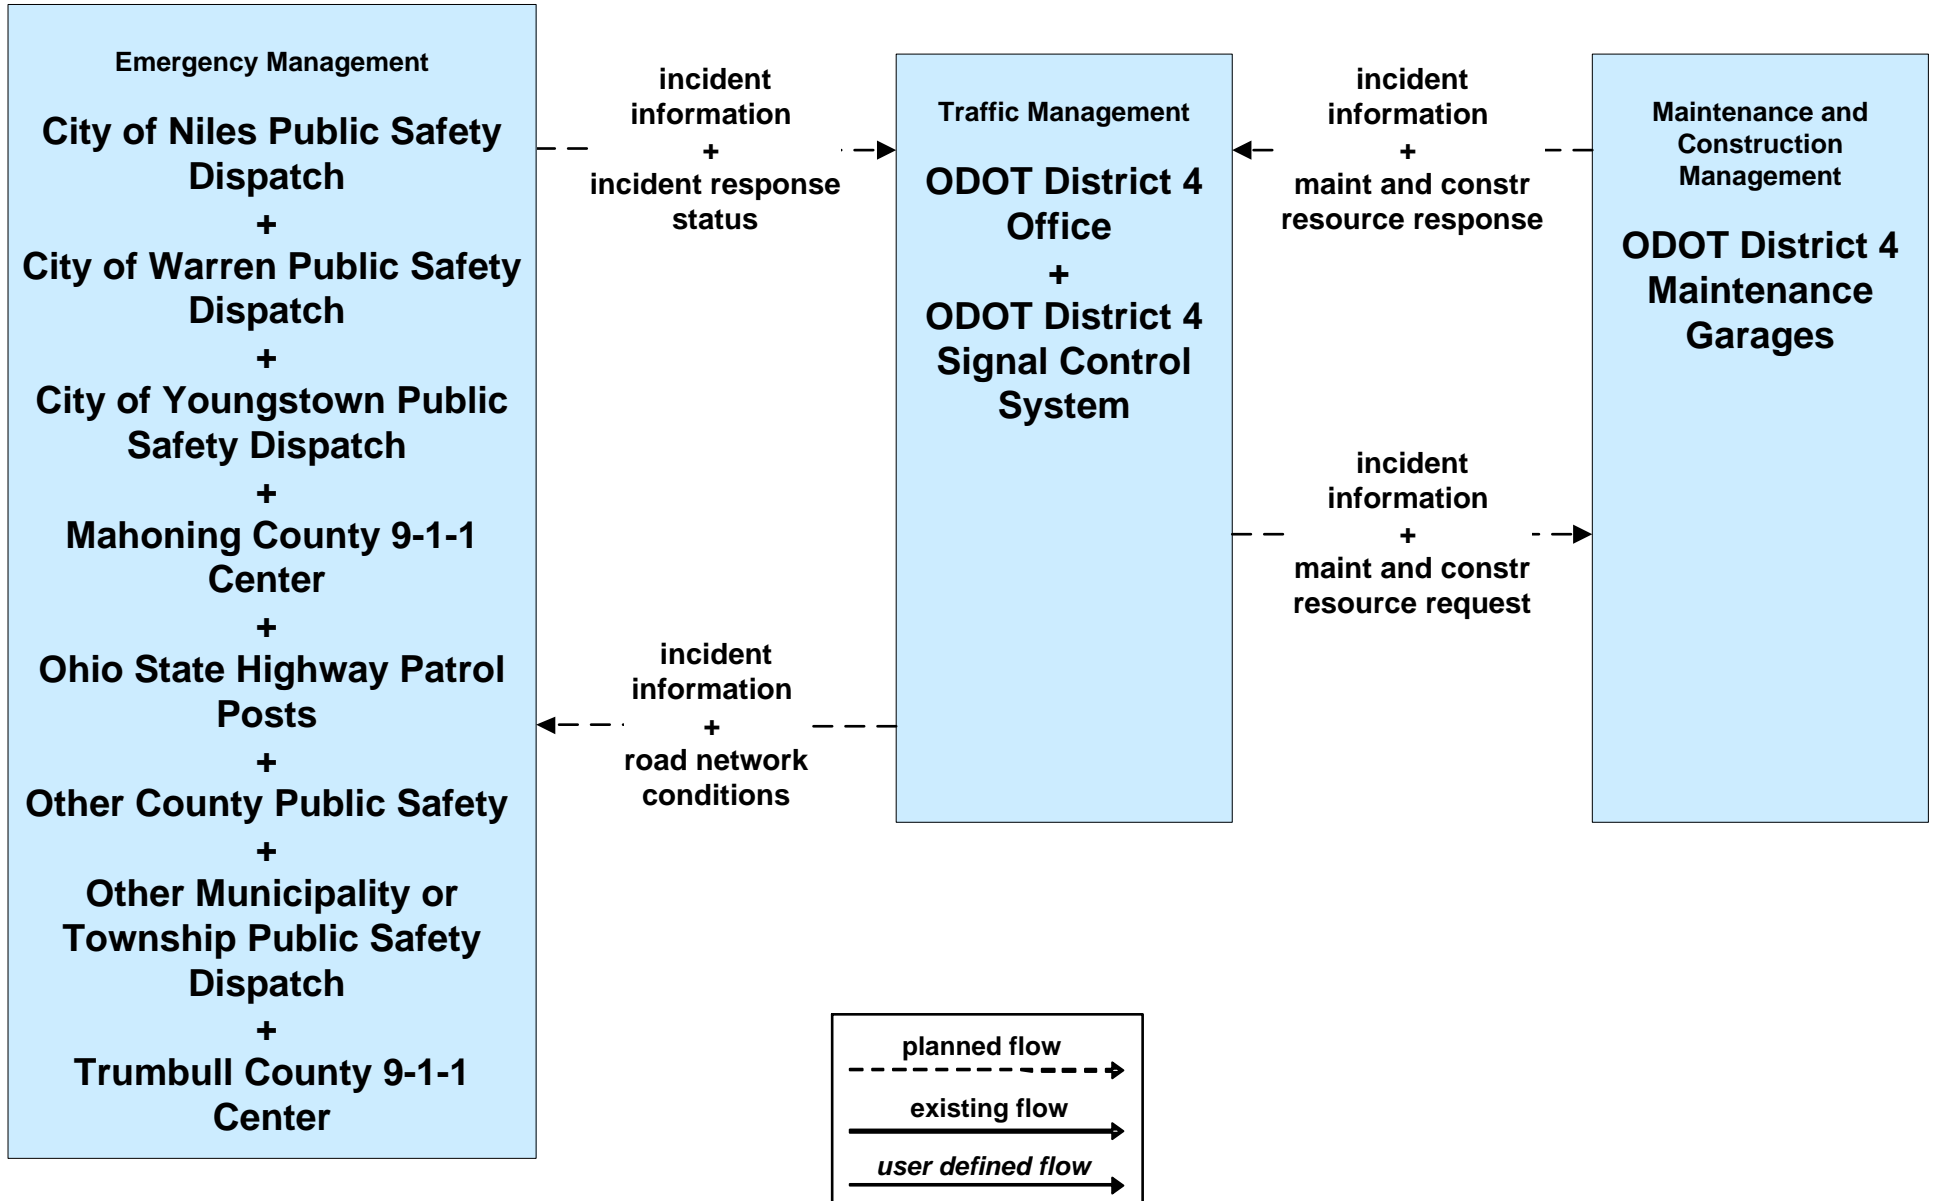

**AD1 - ITS Data Mart
Ohio DPS Crash Records Database**

**ATMS08 - Incident Management
ODOT District 4 Traffic**

ATMS08 - Incident Management ODOT District 4 Maintenance

ATMS08 - Incident Management
County Public Safety / Special Police Dispatch

**EM01 - Emergency Response Coordination
Youngstown/Warren Regional Incident and Mutual Aid Network**

- Emergency Management**
- City of Niles Public Safety Dispatch
- +
- City of Warren Public Safety Dispatch
- +
- City of Youngstown Public Safety Dispatch
- +
- Mahoning County 9-1-1 Center
- +
- Mahoning County Emergency Management
- +
- Ohio State Highway Patrol Posts
- +
- Other County Public Safety
- +
- Other Municipality or Township Public Safety Dispatch
- +
- Special Police Dispatch
- +
- Trumbull County 9-1-1 Center
- +
- Trumbull County Emergency Management Center
- +
- WRTA Security
- +
- Youngstown-Warren Air Reserve Station

Other EM

**Warren-Youngstown
Regional Incident and
Mutual Aid Network**

**EM01 - Emergency Response Coordination
Municipal Public Safety Dispatch**

**EM01 - Emergency Response Coordination
Ohio State Highway Patrol Posts**

**MC04 - Weather Information Processing and Distribution
ODOT District 4**