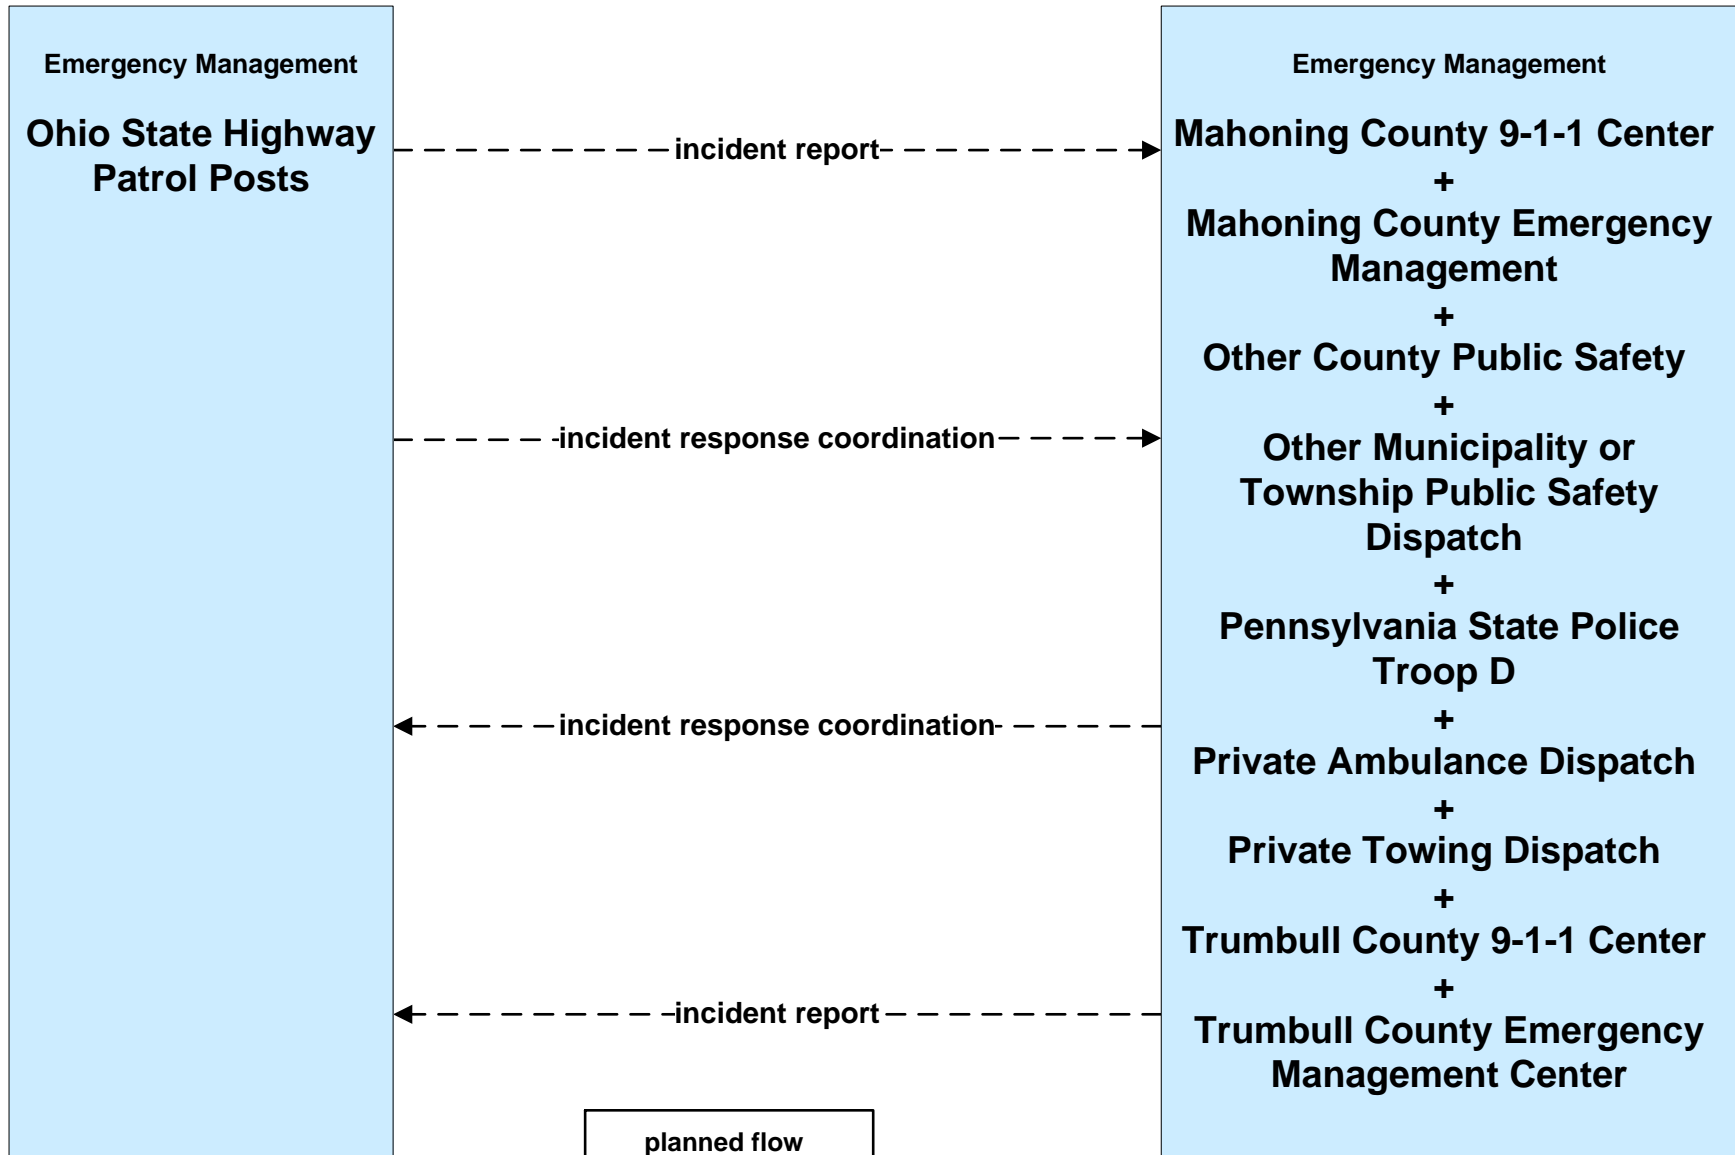

**AD1 - ITS Data Mart
Ohio DPS Crash Records Database**

**ATMS08 - Incident Management
ODOT District 4 Traffic**

ATMS08 - Incident Management ODOT District 4 Maintenance

ATMS08 - Incident Management
County Public Safety / Special Police Dispatch

**EM01 - Emergency Response Coordination
Youngstown/Warren Regional Incident and Mutual Aid Network**

- Emergency Management**
- City of Niles Public Safety Dispatch
- +
- City of Warren Public Safety Dispatch
- +
- City of Youngstown Public Safety Dispatch
- +
- Mahoning County 9-1-1 Center
- +
- Mahoning County Emergency Management
- +
- Ohio State Highway Patrol Posts
- +
- Other County Public Safety
- +
- Other Municipality or Township Public Safety Dispatch
- +
- Special Police Dispatch
- +
- Trumbull County 9-1-1 Center
- +
- Trumbull County Emergency Management Center
- +
- WRTA Security
- +
- Youngstown-Warren Air Reserve Station

Other EM

**Warren-Youngstown
Regional Incident and
Mutual Aid Network**

**EM01 - Emergency Response Coordination
Municipal Public Safety Dispatch**

**EM01 - Emergency Response Coordination
Ohio State Highway Patrol Posts**

**EM01 - Emergency Response Coordination
Mahoning County 9-1-1 Center**

**EM01 - Emergency Response Coordination
Trumbull County 9-1-1 Center**

EM02 - Emergency Routing Mahoning County

EM02 - Emergency Routing Trumbull County