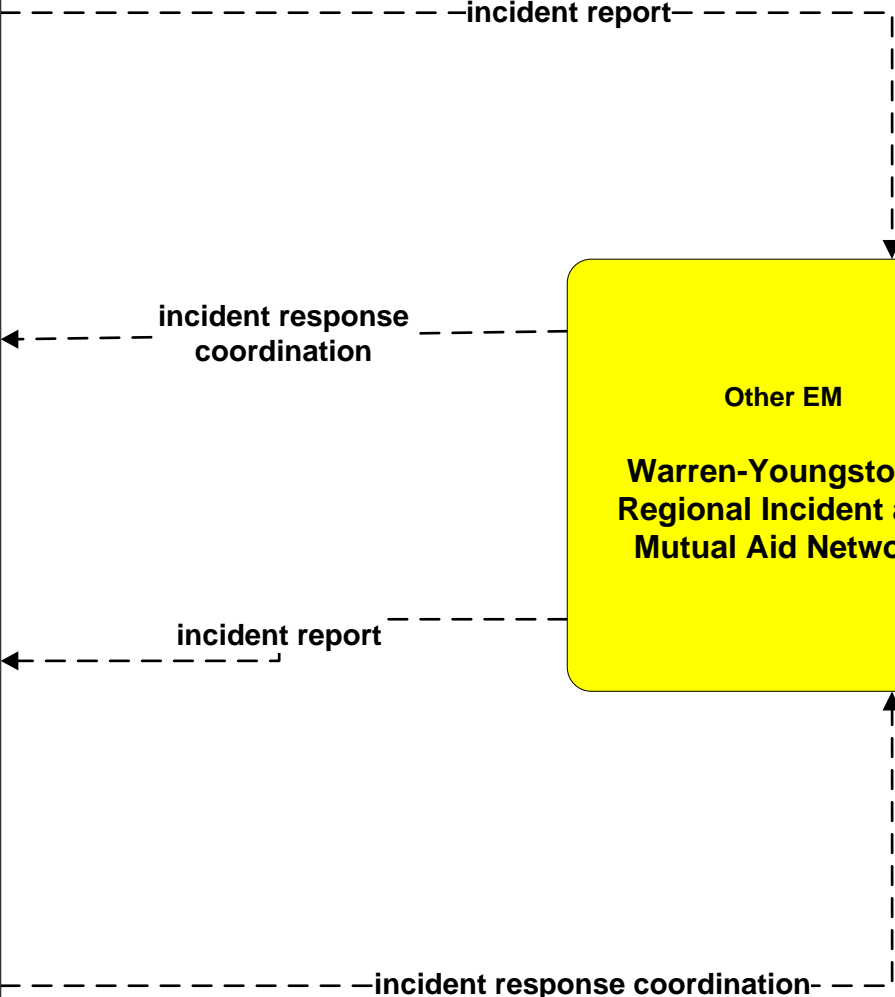

**AD1 - ITS Data Mart
Ohio DPS Crash Records Database**

**ATMS08 - Incident Management
ODOT District 4 Traffic**

ATMS08 - Incident Management ODOT District 4 Maintenance

ATMS08 - Incident Management
County Public Safety / Special Police Dispatch

**EM01 - Emergency Response Coordination
Youngstown/Warren Regional Incident and Mutual Aid Network**

- Emergency Management**
- City of Niles Public Safety Dispatch
- +
- City of Warren Public Safety Dispatch
- +
- City of Youngstown Public Safety Dispatch
- +
- Mahoning County 9-1-1 Center
- +
- Mahoning County Emergency Management
- +
- Ohio State Highway Patrol Posts
- +
- Other County Public Safety
- +
- Other Municipality or Township Public Safety Dispatch
- +
- Special Police Dispatch
- +
- Trumbull County 9-1-1 Center
- +
- Trumbull County Emergency Management Center
- +
- WRTA Security
- +
- Youngstown-Warren Air Reserve Station

Other EM

**Warren-Youngstown
Regional Incident and
Mutual Aid Network**

**EM01 - Emergency Response Coordination
Municipal Public Safety Dispatch**

**EM01 - Emergency Response Coordination
Ohio State Highway Patrol Posts**