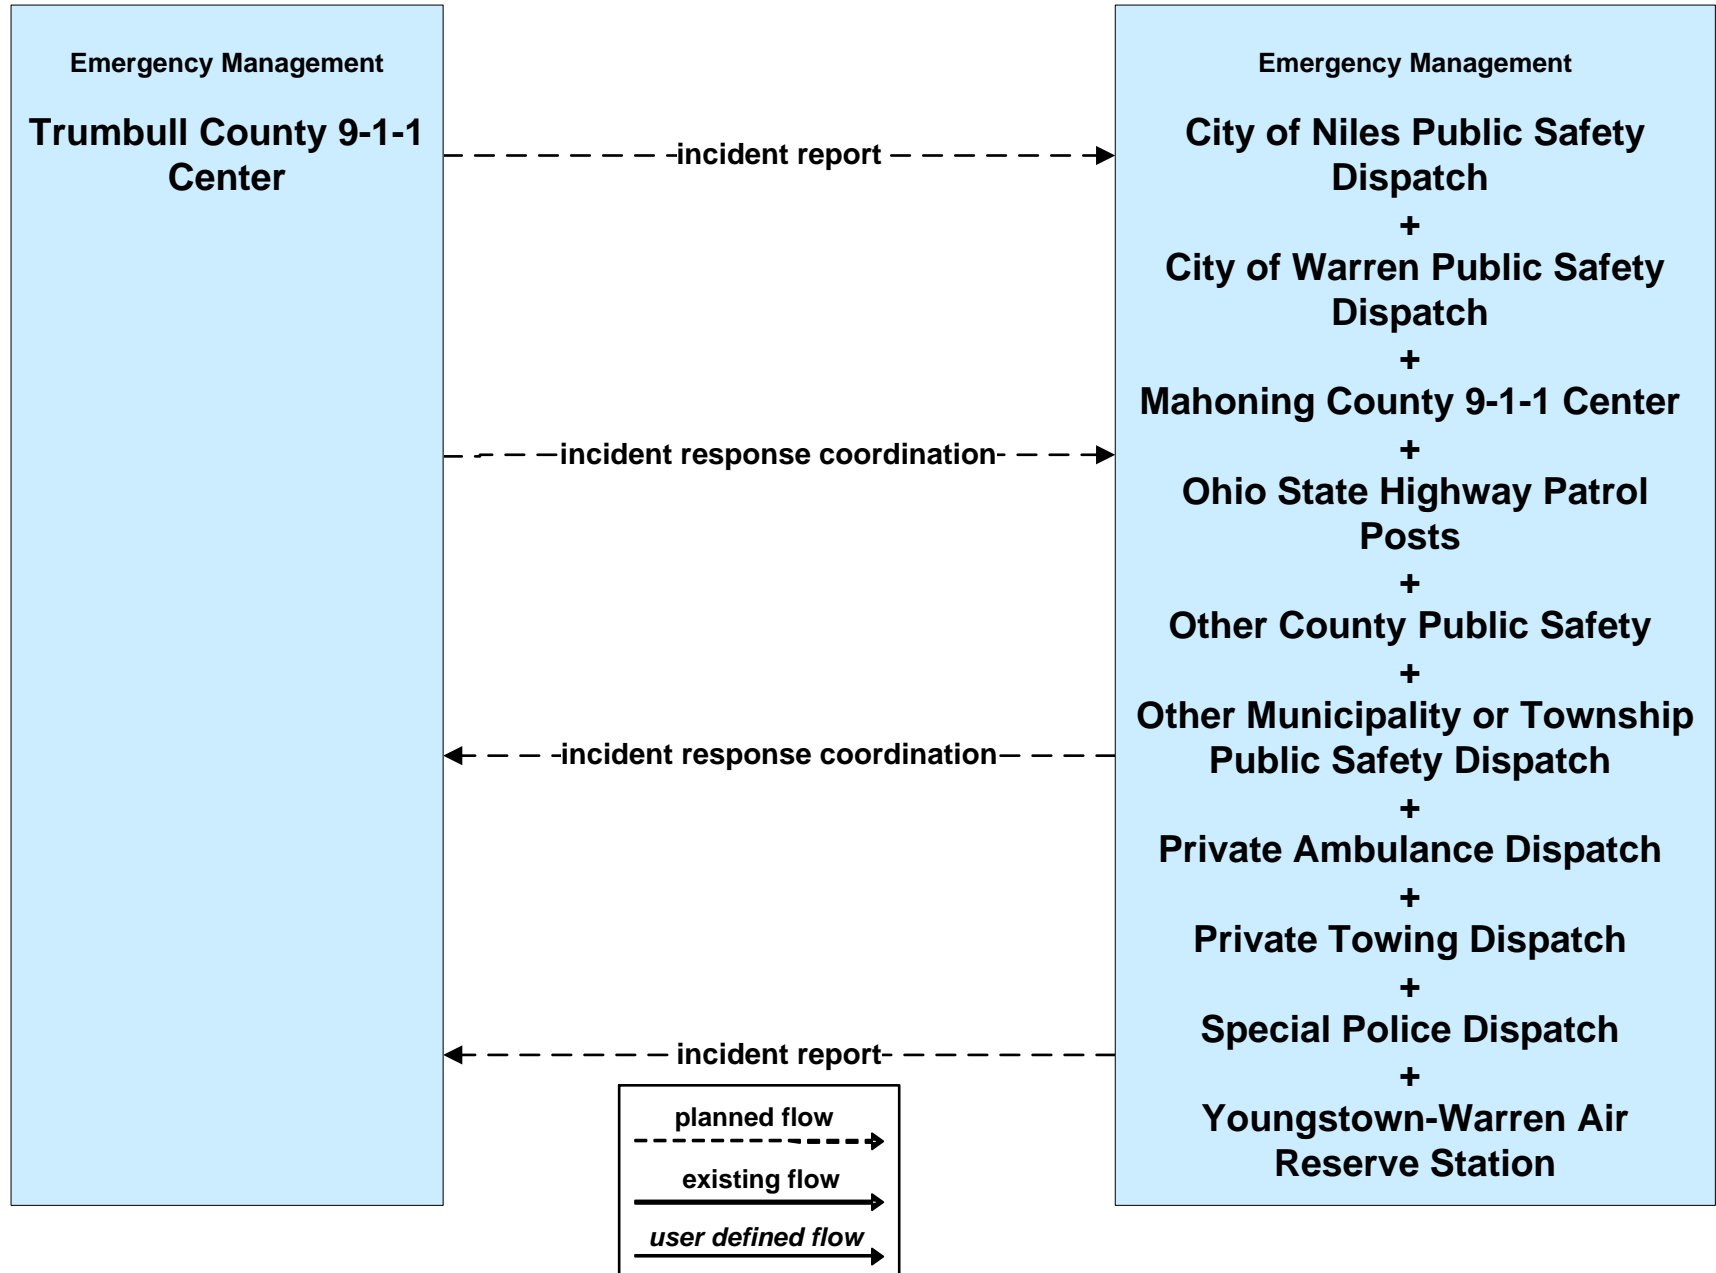

**AD1 - ITS Data Mart
Ohio DPS Crash Records Database**

**ATMS08 - Incident Management
ODOT District 4 Traffic**

ATMS08 - Incident Management ODOT District 4 Maintenance

ATMS08 - Incident Management
County Public Safety / Special Police Dispatch

**EM01 - Emergency Response Coordination
Youngstown/Warren Regional Incident and Mutual Aid Network**

- Emergency Management**
- City of Niles Public Safety Dispatch
- +
- City of Warren Public Safety Dispatch
- +
- City of Youngstown Public Safety Dispatch
- +
- Mahoning County 9-1-1 Center
- +
- Mahoning County Emergency Management
- +
- Ohio State Highway Patrol Posts
- +
- Other County Public Safety
- +
- Other Municipality or Township Public Safety Dispatch
- +
- Special Police Dispatch
- +
- Trumbull County 9-1-1 Center
- +
- Trumbull County Emergency Management Center
- +
- WRTA Security
- +
- Youngstown-Warren Air Reserve Station

Other EM

**Warren-Youngstown
Regional Incident and
Mutual Aid Network**

**EM01 - Emergency Response Coordination
Municipal Public Safety Dispatch**

**EM01 - Emergency Response Coordination
Ohio State Highway Patrol Posts**

**EM01 - Emergency Response Coordination
Mahoning County 9-1-1 Center**

**EM01 - Emergency Response Coordination
Trumbull County 9-1-1 Center**

EM02 - Emergency Routing Mahoning County

EM02 - Emergency Routing Trumbull County