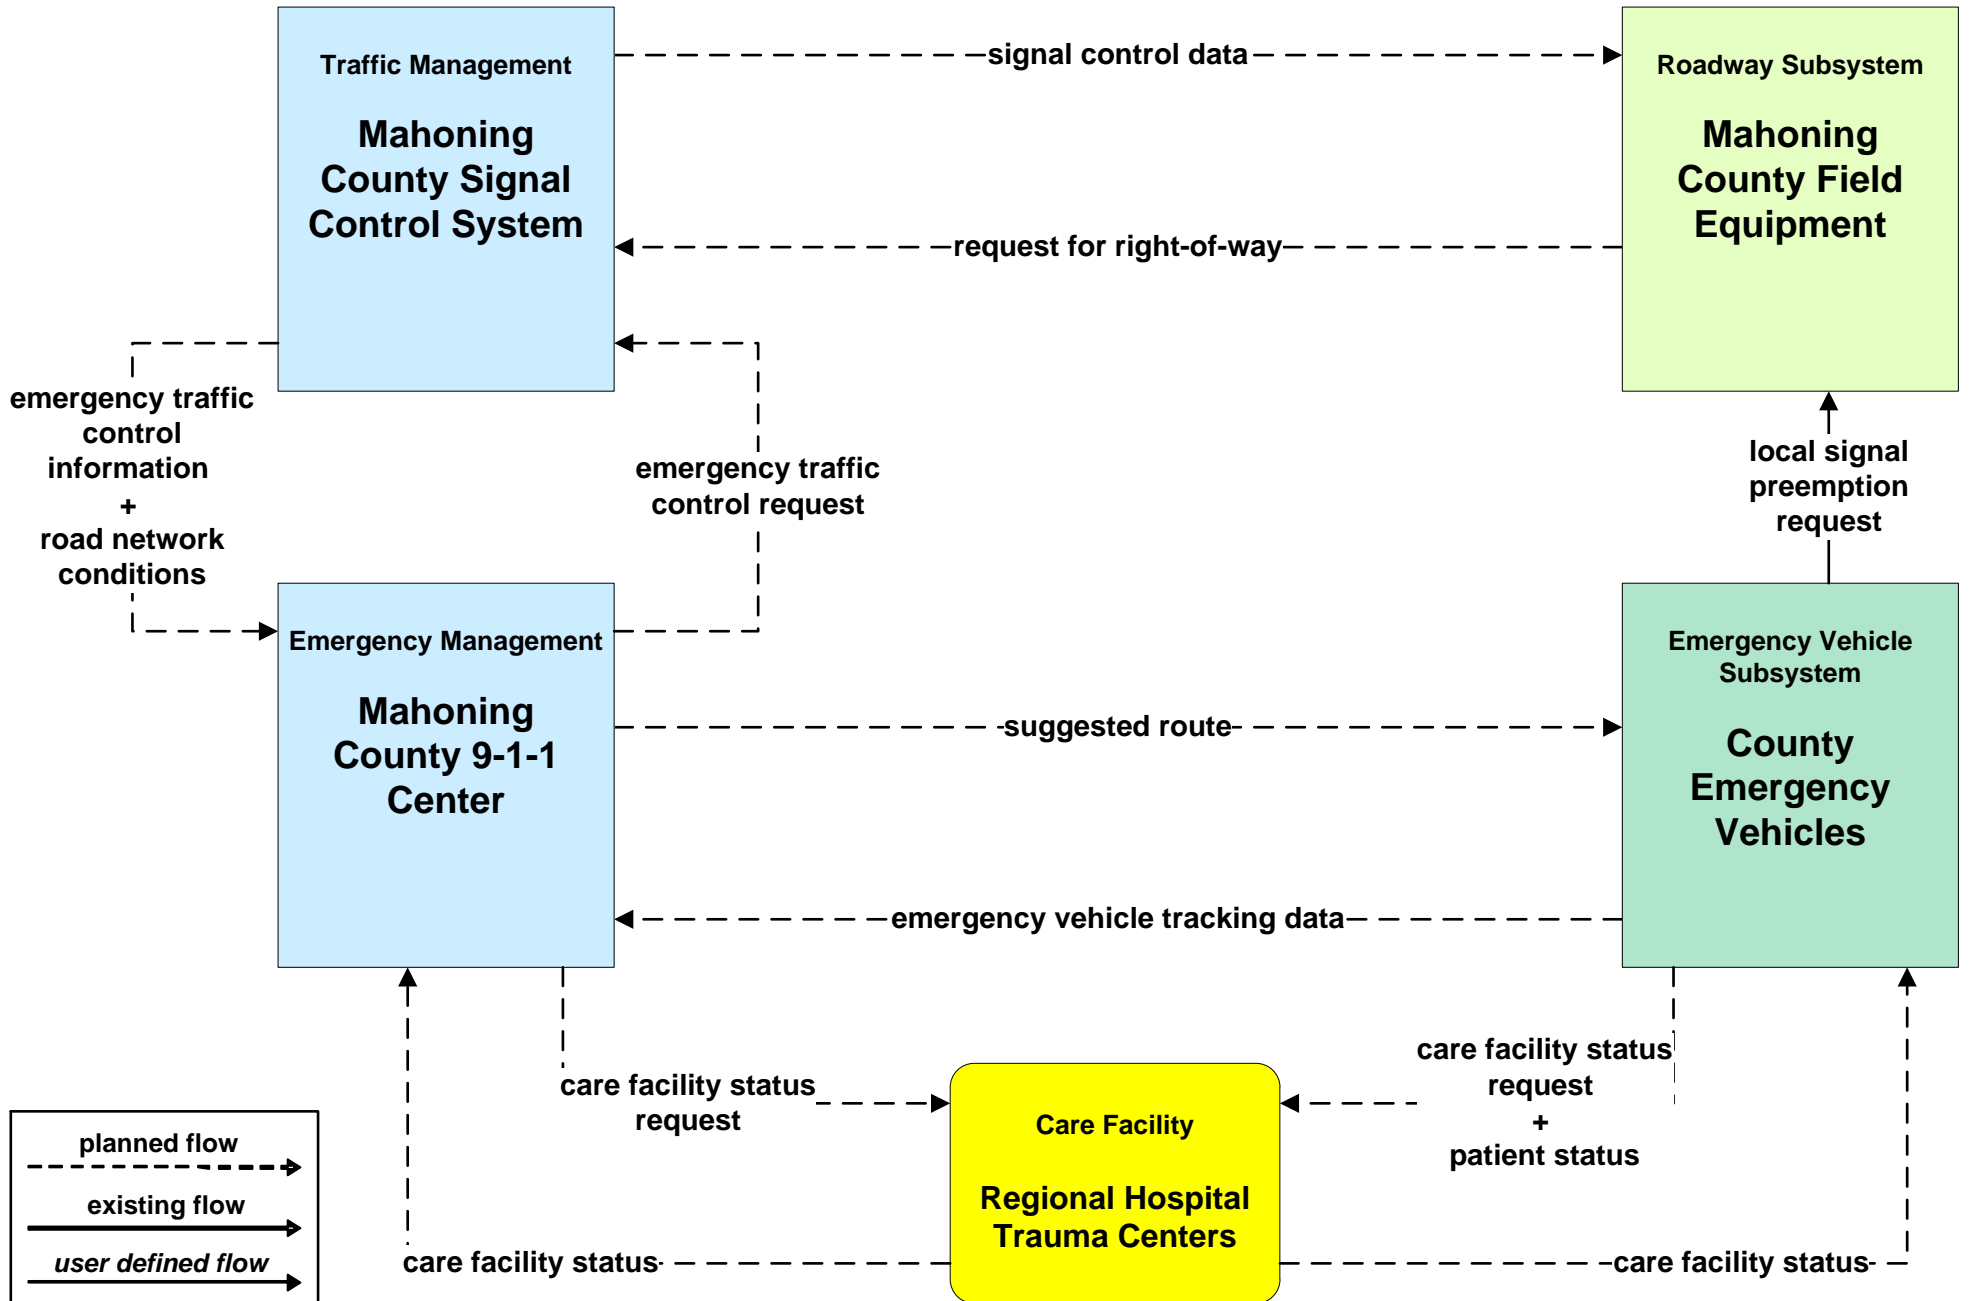

**AD1 - ITS Data Mart
Ohio DPS Crash Records Database**

**ATMS08 - Incident Management
ODOT District 4 Traffic**

ATMS08 - Incident Management ODOT District 4 Maintenance

ATMS08 - Incident Management
County Public Safety / Special Police Dispatch

**EM01 - Emergency Response Coordination
Youngstown/Warren Regional Incident and Mutual Aid Network**

- Emergency Management**
- City of Niles Public Safety Dispatch
- +
- City of Warren Public Safety Dispatch
- +
- City of Youngstown Public Safety Dispatch
- +
- Mahoning County 9-1-1 Center
- +
- Mahoning County Emergency Management
- +
- Ohio State Highway Patrol Posts
- +
- Other County Public Safety
- +
- Other Municipality or Township Public Safety Dispatch
- +
- Special Police Dispatch
- +
- Trumbull County 9-1-1 Center
- +
- Trumbull County Emergency Management Center
- +
- WRTA Security
- +
- Youngstown-Warren Air Reserve Station

Other EM

**Warren-Youngstown
Regional Incident and
Mutual Aid Network**

**EM01 - Emergency Response Coordination
Municipal Public Safety Dispatch**

**EM01 - Emergency Response Coordination
Ohio State Highway Patrol Posts**

**EM01 - Emergency Response Coordination
Mahoning County 9-1-1 Center**

**EM01 - Emergency Response Coordination
Trumbull County 9-1-1 Center**

EM02 - Emergency Routing Mahoning County

EM02 - Emergency Routing Trumbull County