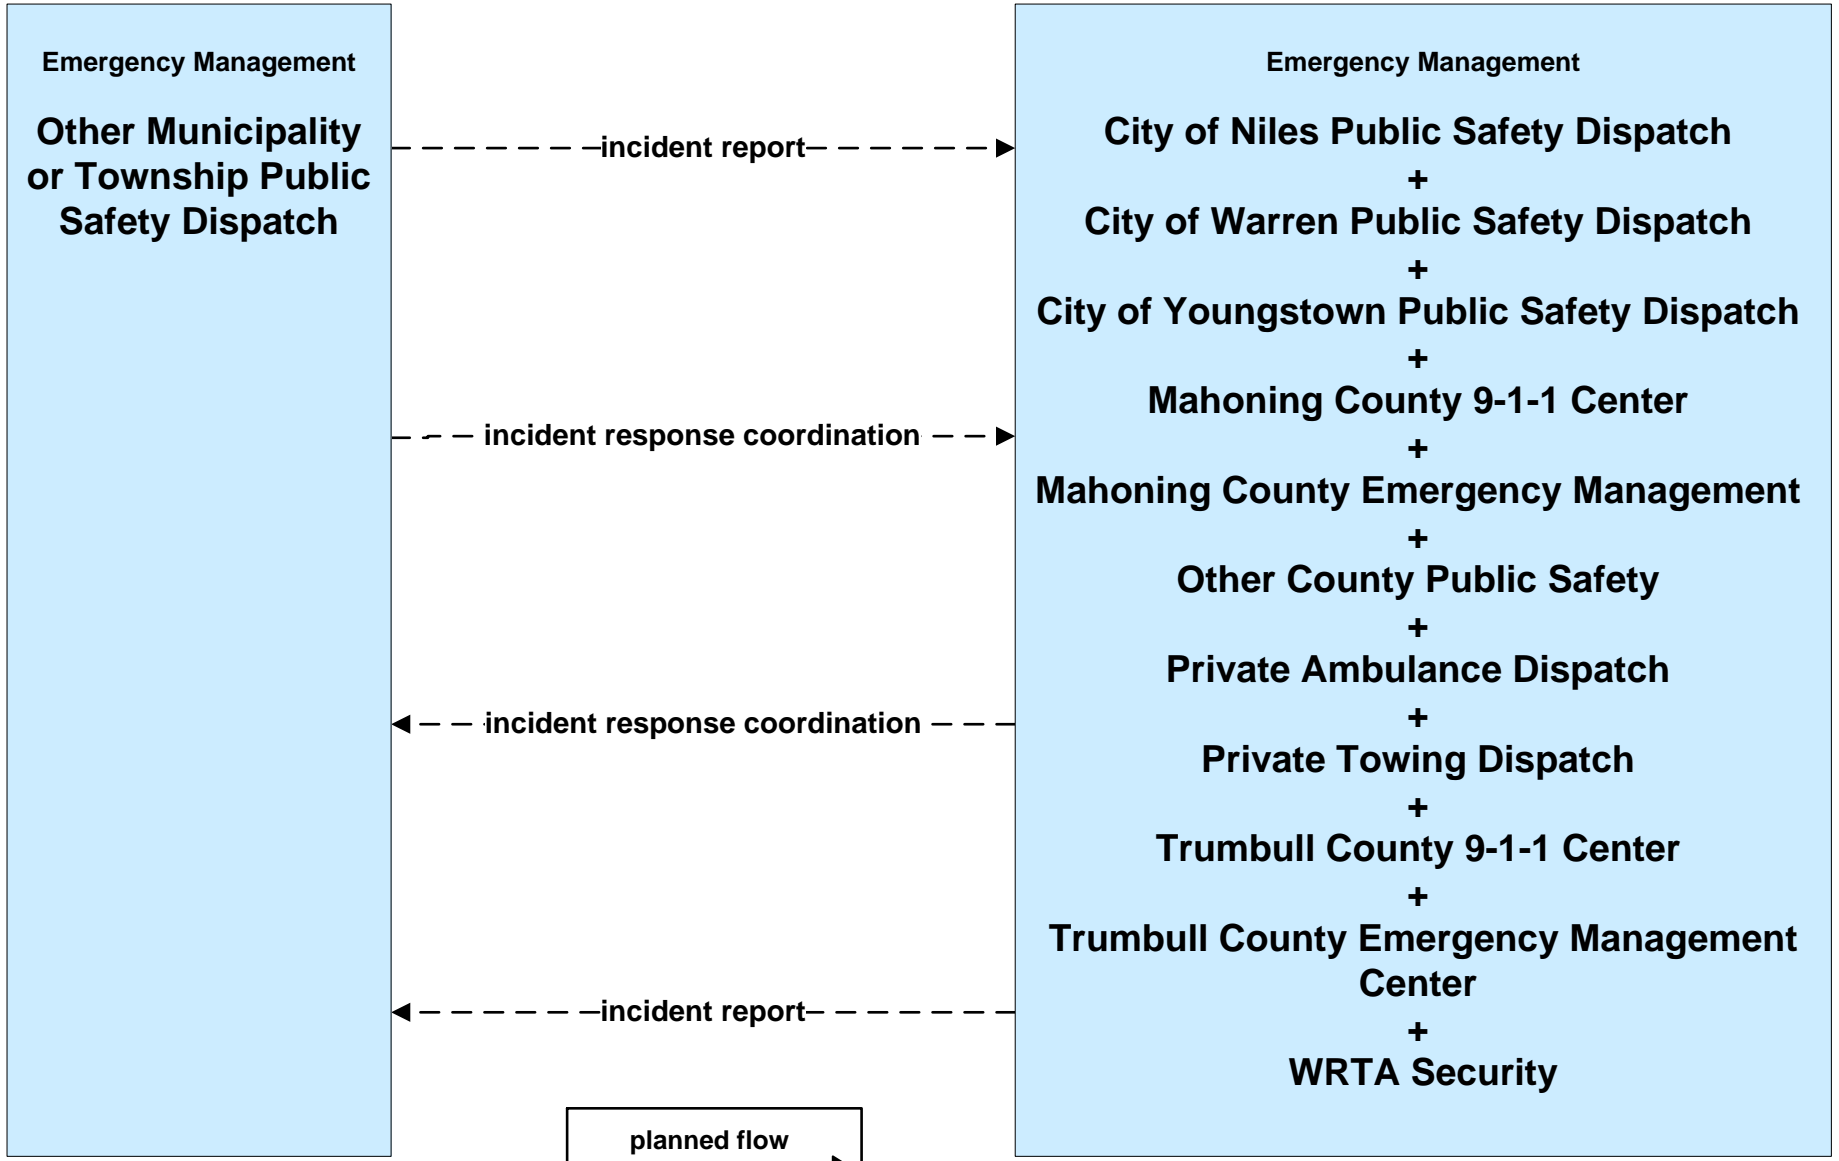

**AD1 - ITS Data Mart
Ohio DPS Crash Records Database**

**ATMS08 - Incident Management
ODOT District 4 Traffic**

ATMS08 - Incident Management ODOT District 4 Maintenance

ATMS08 - Incident Management
County Public Safety / Special Police Dispatch

**EM01 - Emergency Response Coordination
Youngstown/Warren Regional Incident and Mutual Aid Network**

- Emergency Management**
- City of Niles Public Safety Dispatch
- +
- City of Warren Public Safety Dispatch
- +
- City of Youngstown Public Safety Dispatch
- +
- Mahoning County 9-1-1 Center
- +
- Mahoning County Emergency Management
- +
- Ohio State Highway Patrol Posts
- +
- Other County Public Safety
- +
- Other Municipality or Township Public Safety Dispatch
- +
- Special Police Dispatch
- +
- Trumbull County 9-1-1 Center
- +
- Trumbull County Emergency Management Center
- +
- WRTA Security
- +
- Youngstown-Warren Air Reserve Station

Other EM

**Warren-Youngstown
Regional Incident and
Mutual Aid Network**

**EM01 - Emergency Response Coordination
Municipal Public Safety Dispatch**

**EM01 - Emergency Response Coordination
Ohio State Highway Patrol Posts**

**EM01 - Emergency Response Coordination
Mahoning County 9-1-1 Center**

**EM01 - Emergency Response Coordination
Trumbull County 9-1-1 Center**

EM02 - Emergency Routing Mahoning County

EM02 - Emergency Routing Trumbull County