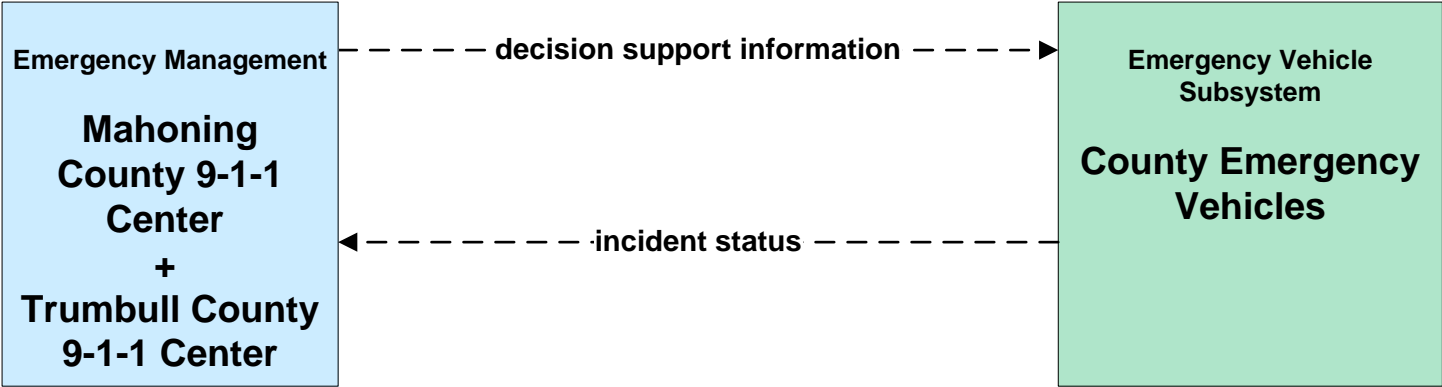

**AD1 - ITS Data Mart
Ohio DPS Crash Records Database**

**ATMS08 - Incident Management
ODOT District 4 Traffic**

ATMS08 - Incident Management ODOT District 4 Maintenance

ATMS08 - Incident Management
County Public Safety / Special Police Dispatch

**EM01 - Emergency Response Coordination
Youngstown/Warren Regional Incident and Mutual Aid Network**

- Emergency Management**
- City of Niles Public Safety Dispatch
- +
- City of Warren Public Safety Dispatch
- +
- City of Youngstown Public Safety Dispatch
- +
- Mahoning County 9-1-1 Center
- +
- Mahoning County Emergency Management
- +
- Ohio State Highway Patrol Posts
- +
- Other County Public Safety
- +
- Other Municipality or Township Public Safety Dispatch
- +
- Special Police Dispatch
- +
- Trumbull County 9-1-1 Center
- +
- Trumbull County Emergency Management Center
- +
- WRTA Security
- +
- Youngstown-Warren Air Reserve Station