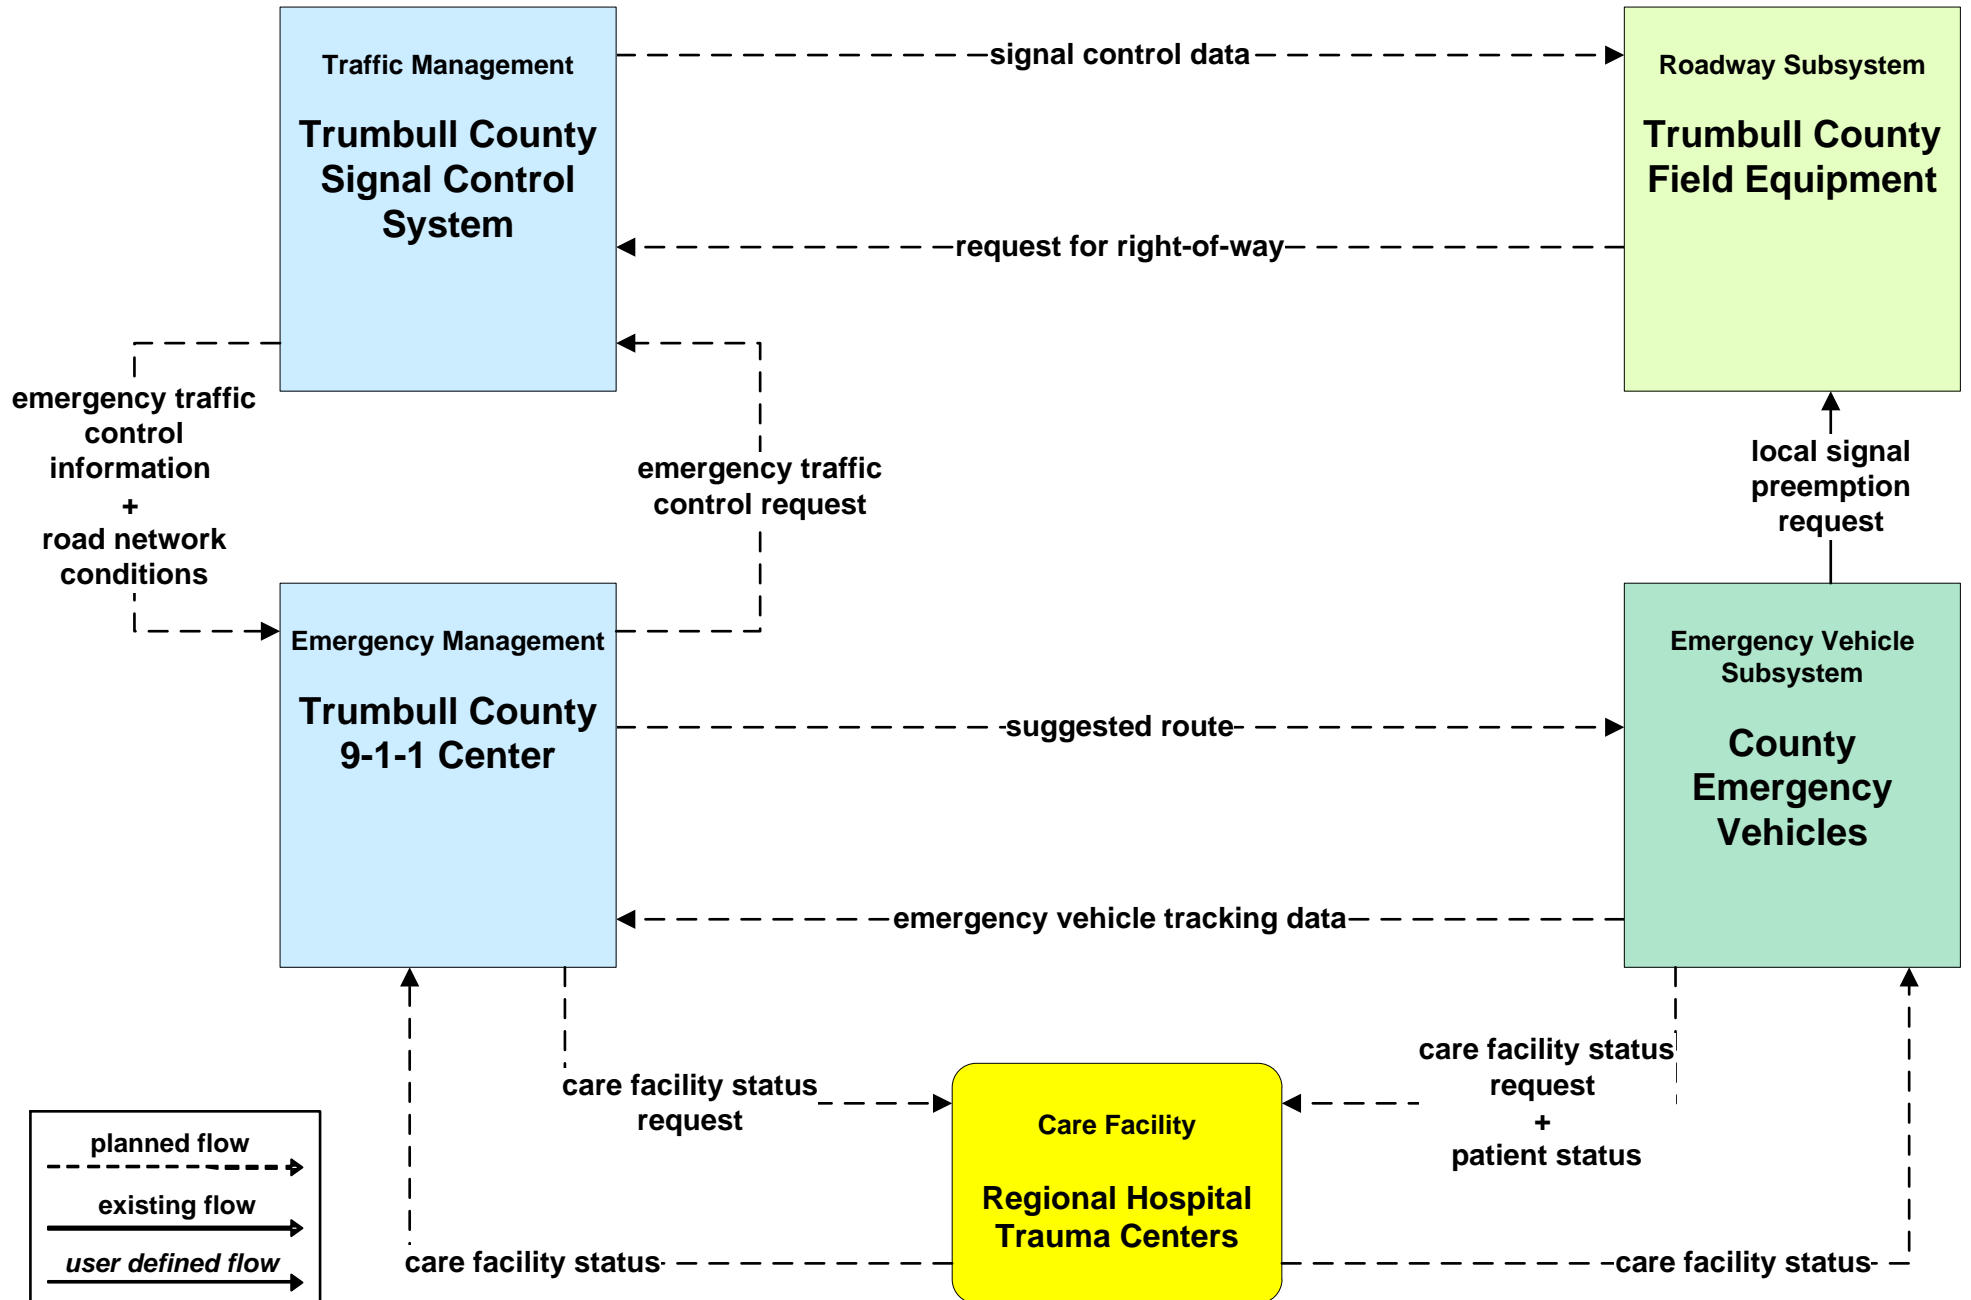

**EM01 - Emergency Response Coordination
Youngstown/Warren Regional Incident and Mutual Aid Network**

- Emergency Management**
- City of Niles Public Safety Dispatch
- +
- City of Warren Public Safety Dispatch
- +
- City of Youngstown Public Safety Dispatch
- +
- Mahoning County 9-1-1 Center
- +
- Mahoning County Emergency Management
- +
- Ohio State Highway Patrol Posts
- +
- Other County Public Safety
- +
- Other Municipality or Township Public Safety Dispatch
- +
- Special Police Dispatch
- +
- Trumbull County 9-1-1 Center
- +
- Trumbull County Emergency Management Center
- +
- WRTA Security
- +
- Youngstown-Warren Air Reserve Station

Other EM

**Warren-Youngstown
Regional Incident and
Mutual Aid Network**

**EM01 - Emergency Response Coordination
Municipal Public Safety Dispatch**

**EM01 - Emergency Response Coordination
Ohio State Highway Patrol Posts**

**EM01 - Emergency Response Coordination
Mahoning County 9-1-1 Center**

**EM01 - Emergency Response Coordination
Trumbull County 9-1-1 Center**

EM02 - Emergency Routing Mahoning County

EM02 - Emergency Routing Trumbull County

**MC04 - Weather Information Processing and Distribution
ODOT District 4**