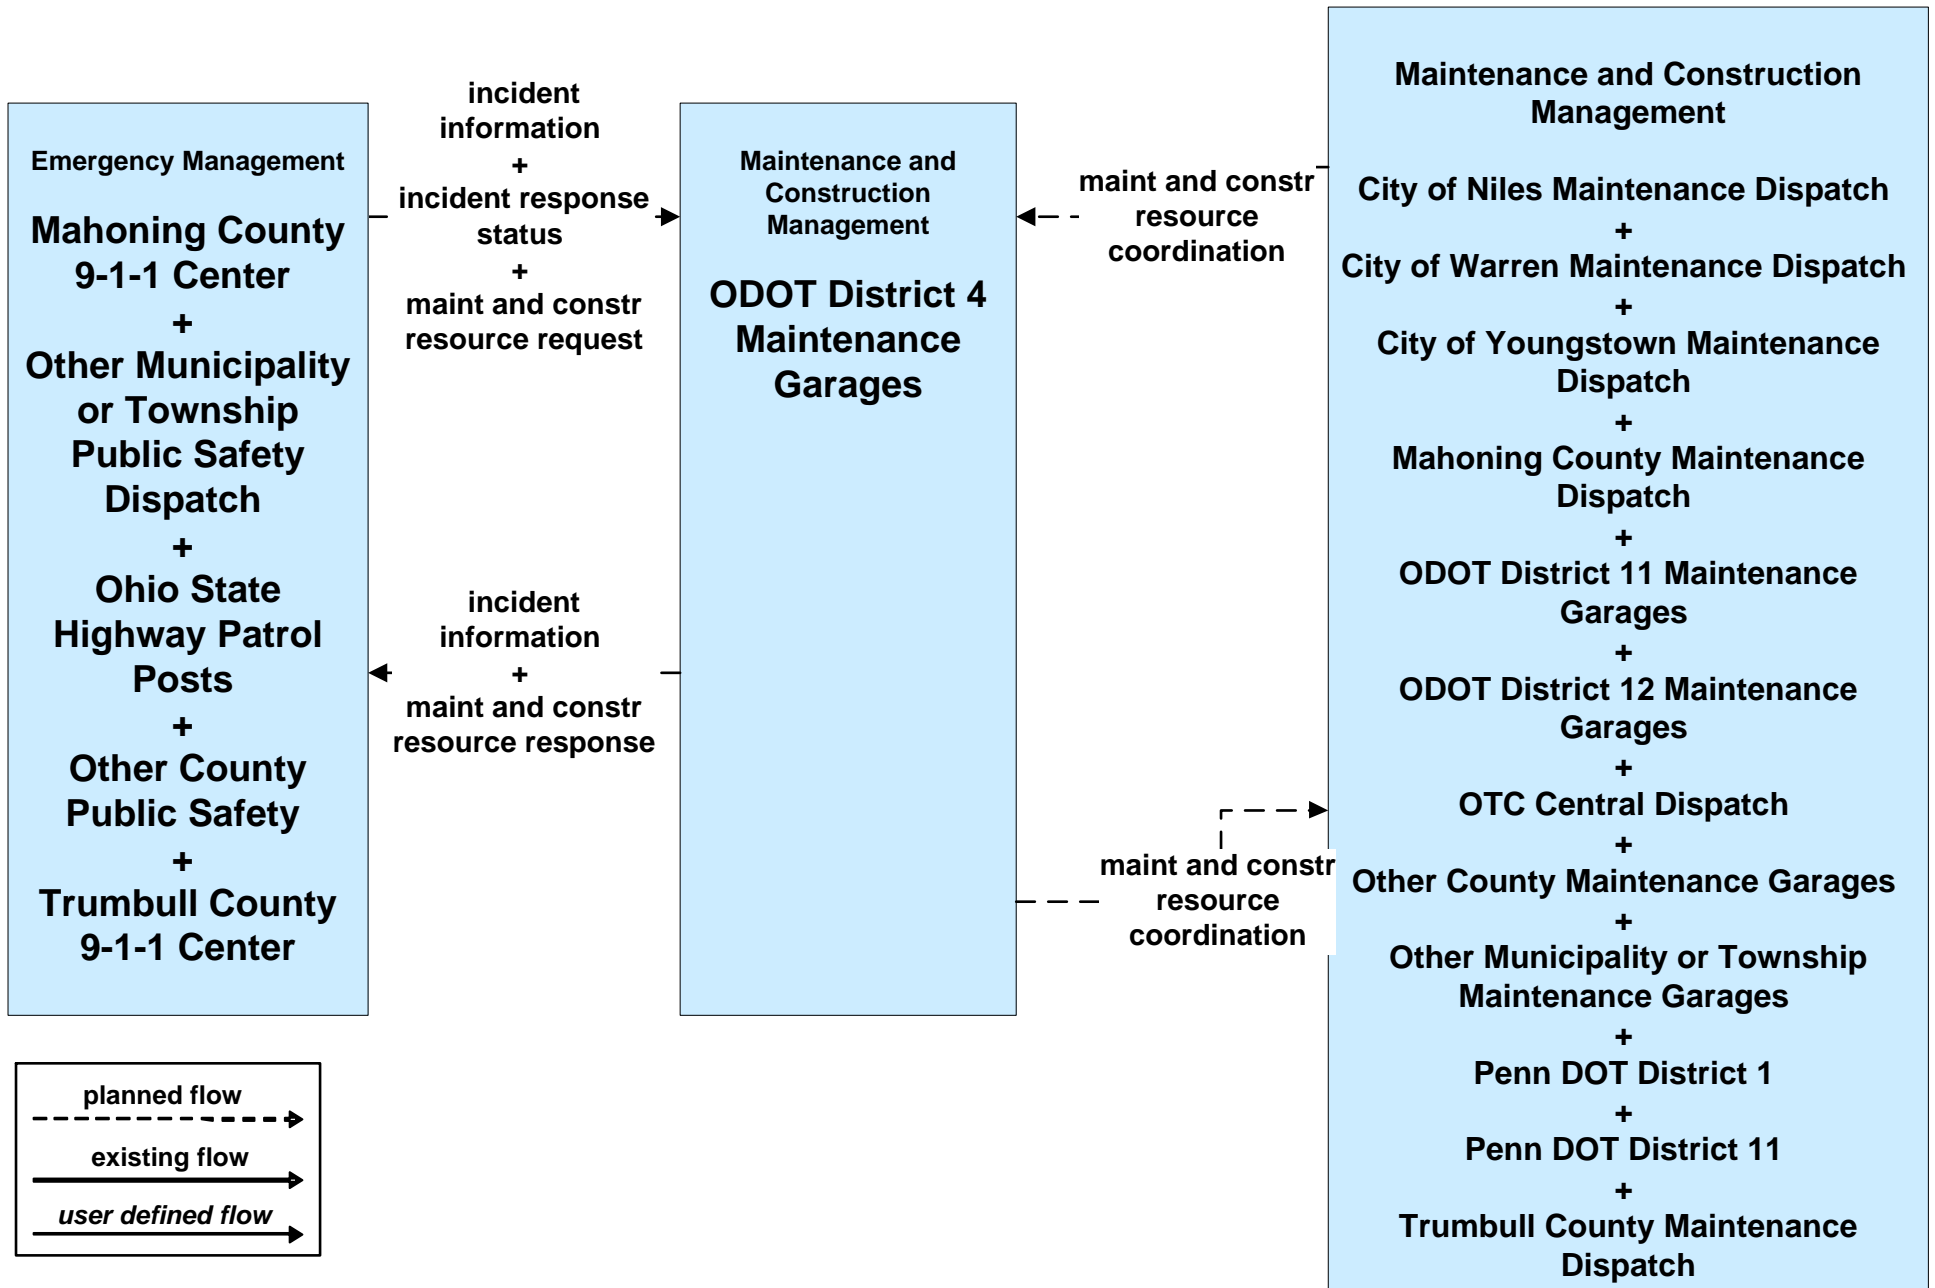

**AD1 - ITS Data Mart
Ohio DPS Crash Records Database**

**ATMS08 - Incident Management
ODOT District 4 Traffic**

ATMS08 - Incident Management ODOT District 4 Maintenance

ATMS08 - Incident Management
County Public Safety / Special Police Dispatch

**EM01 - Emergency Response Coordination
Youngstown/Warren Regional Incident and Mutual Aid Network**

- Emergency Management**
- City of Niles Public Safety Dispatch
- +
- City of Warren Public Safety Dispatch
- +
- City of Youngstown Public Safety Dispatch
- +
- Mahoning County 9-1-1 Center
- +
- Mahoning County Emergency Management
- +
- Ohio State Highway Patrol Posts
- +
- Other County Public Safety
- +
- Other Municipality or Township Public Safety Dispatch
- +
- Special Police Dispatch
- +
- Trumbull County 9-1-1 Center
- +
- Trumbull County Emergency Management Center
- +
- WRTA Security
- +
- Youngstown-Warren Air Reserve Station

**EM01 - Emergency Response Coordination
Mahoning County 9-1-1 Center**

**EM01 - Emergency Response Coordination
Trumbull County 9-1-1 Center**

EM02 - Emergency Routing Mahoning County

EM02 - Emergency Routing Trumbull County

**MC04 - Weather Information Processing and Distribution
ODOT District 4**