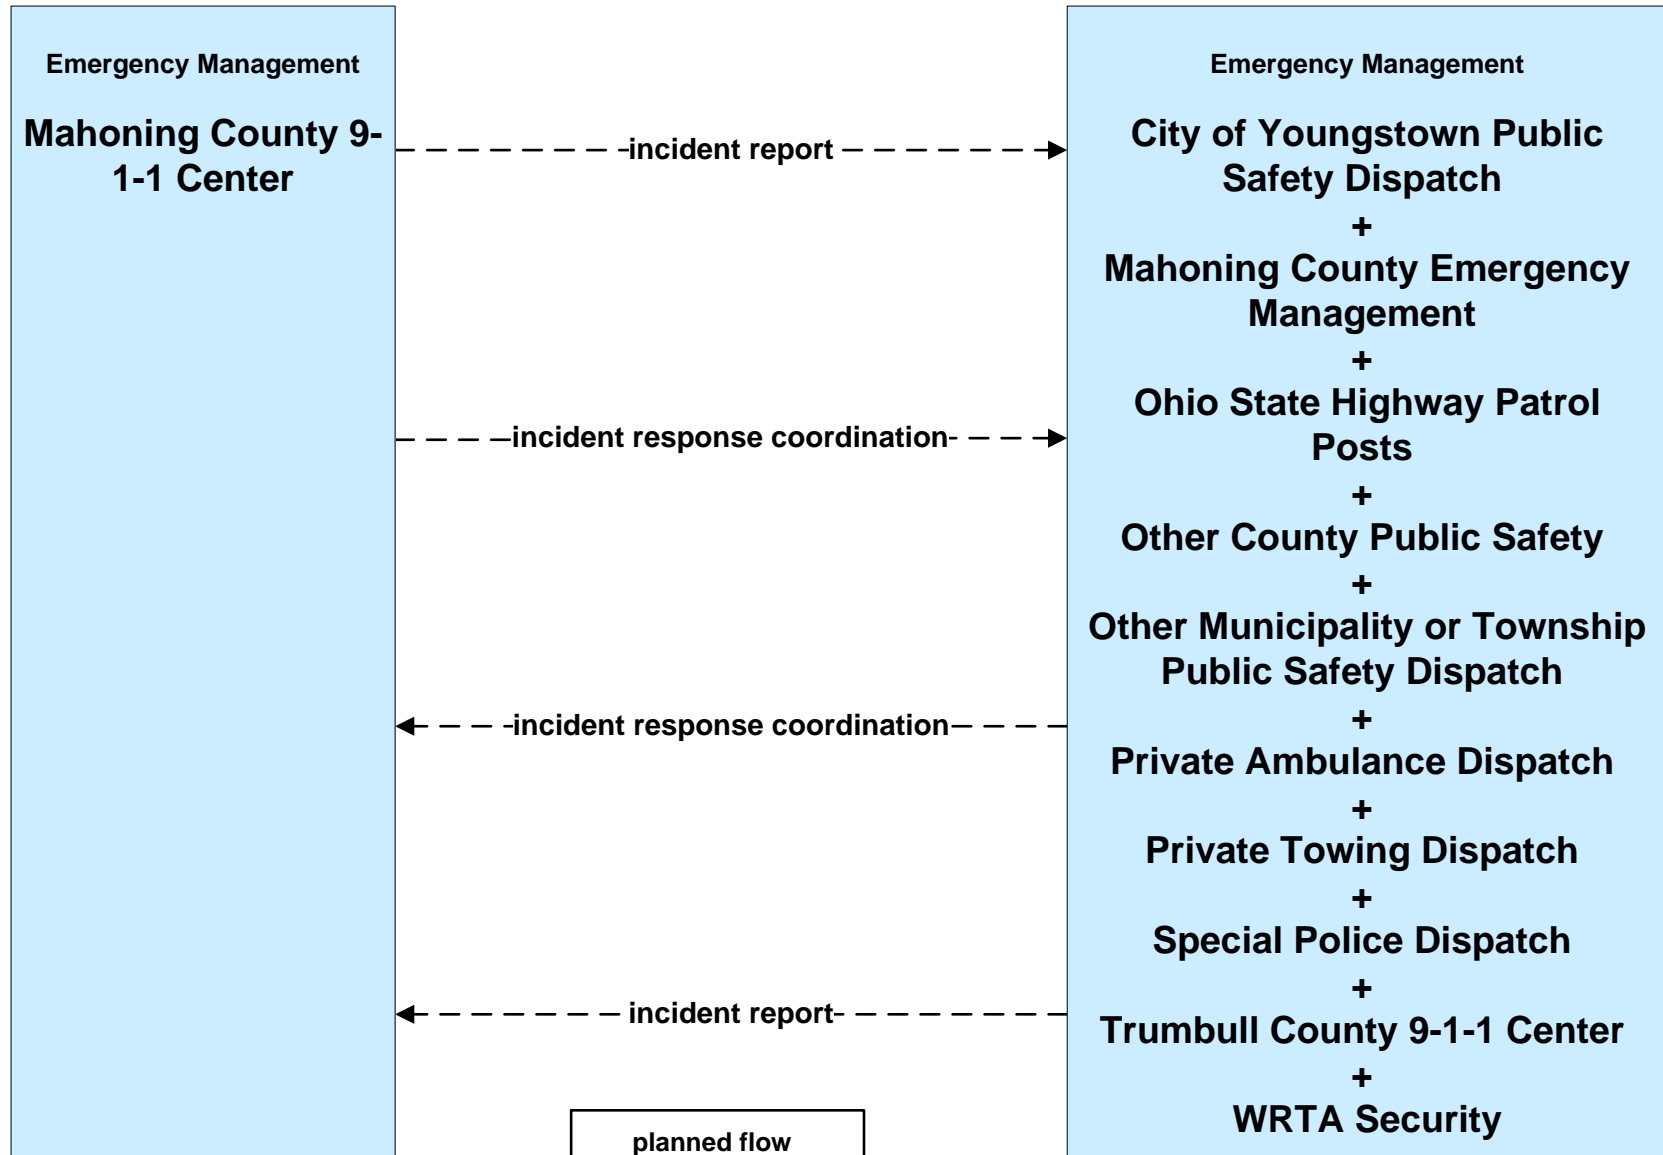

**AD1 - ITS Data Mart
Ohio DPS Crash Records Database**

**ATMS08 - Incident Management
ODOT District 4 Traffic**

ATMS08 - Incident Management ODOT District 4 Maintenance

ATMS08 - Incident Management
County Public Safety / Special Police Dispatch

**EM01 - Emergency Response Coordination
Youngstown/Warren Regional Incident and Mutual Aid Network**

- Emergency Management**
- City of Niles Public Safety Dispatch
- +
- City of Warren Public Safety Dispatch
- +
- City of Youngstown Public Safety Dispatch
- +
- Mahoning County 9-1-1 Center
- +
- Mahoning County Emergency Management
- +
- Ohio State Highway Patrol Posts
- +
- Other County Public Safety
- +
- Other Municipality or Township Public Safety Dispatch
- +
- Special Police Dispatch
- +
- Trumbull County 9-1-1 Center
- +
- Trumbull County Emergency Management Center
- +
- WRTA Security
- +
- Youngstown-Warren Air Reserve Station

Other EM

**Warren-Youngstown
Regional Incident and
Mutual Aid Network**

**EM01 - Emergency Response Coordination
Municipal Public Safety Dispatch**

**EM01 - Emergency Response Coordination
Ohio State Highway Patrol Posts**

**EM01 - Emergency Response Coordination
Mahoning County 9-1-1 Center**

**EM01 - Emergency Response Coordination
Trumbull County 9-1-1 Center**

EM02 - Emergency Routing Mahoning County

EM02 - Emergency Routing Trumbull County