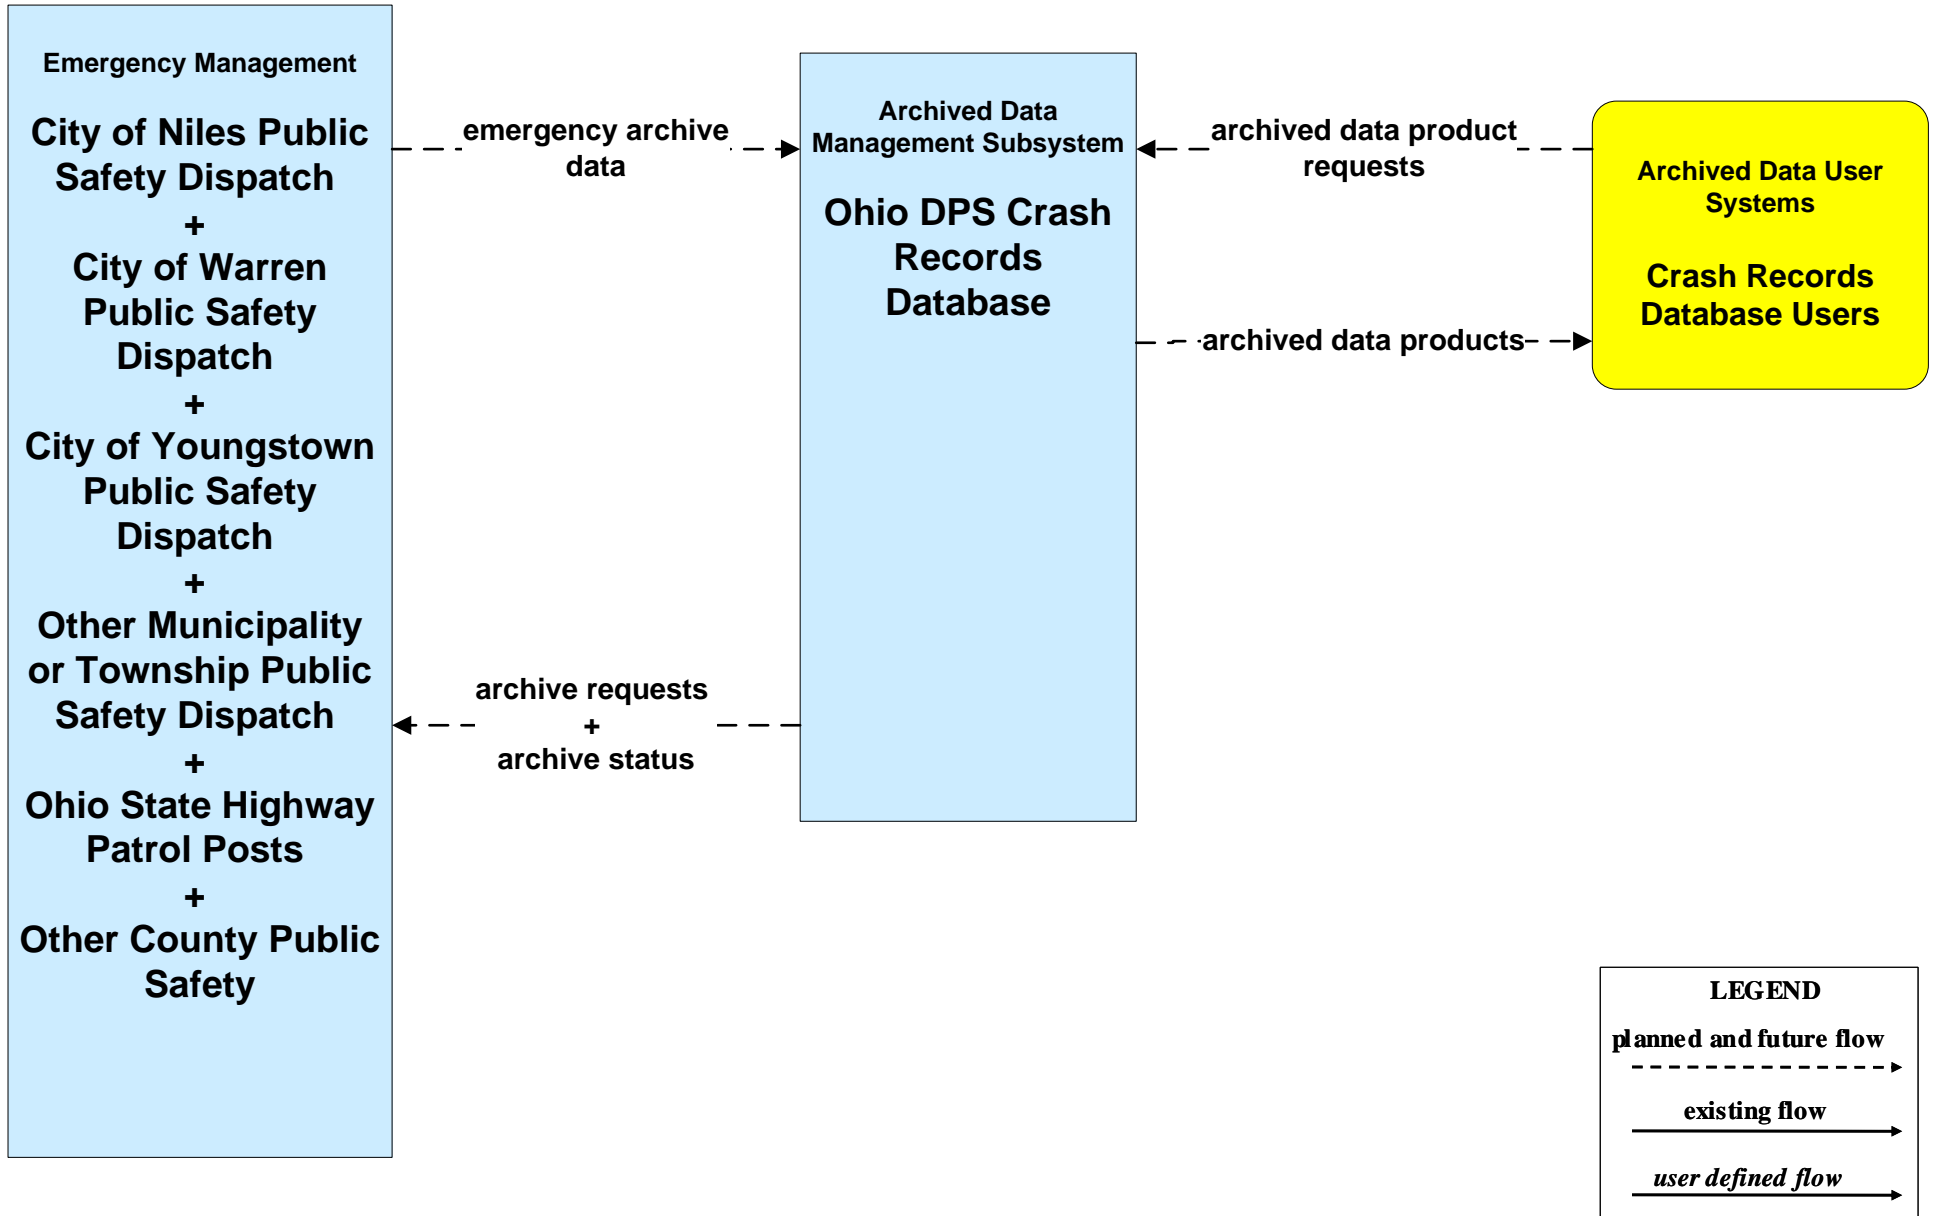

**AD1 - ITS Data Mart
Ohio DPS Crash Records Database**

**ATMS08 - Incident Management
ODOT District 4 Traffic**

ATMS08 - Incident Management ODOT District 4 Maintenance

ATMS08 - Incident Management
County Public Safety / Special Police Dispatch

**EM01 - Emergency Response Coordination
Youngstown/Warren Regional Incident and Mutual Aid Network**

- Emergency Management**
- City of Niles Public Safety Dispatch
- +
- City of Warren Public Safety Dispatch
- +
- City of Youngstown Public Safety Dispatch
- +
- Mahoning County 9-1-1 Center
- +
- Mahoning County Emergency Management
- +
- Ohio State Highway Patrol Posts
- +
- Other County Public Safety
- +
- Other Municipality or Township Public Safety Dispatch
- +
- Special Police Dispatch
- +
- Trumbull County 9-1-1 Center
- +
- Trumbull County Emergency Management Center
- +
- WRTA Security
- +
- Youngstown-Warren Air Reserve Station

Other EM

**Warren-Youngstown
Regional Incident and
Mutual Aid Network**

**EM01 - Emergency Response Coordination
Municipal Public Safety Dispatch**

**EM01 - Emergency Response Coordination
Ohio State Highway Patrol Posts**

**MC04 - Weather Information Processing and Distribution
ODOT District 4**