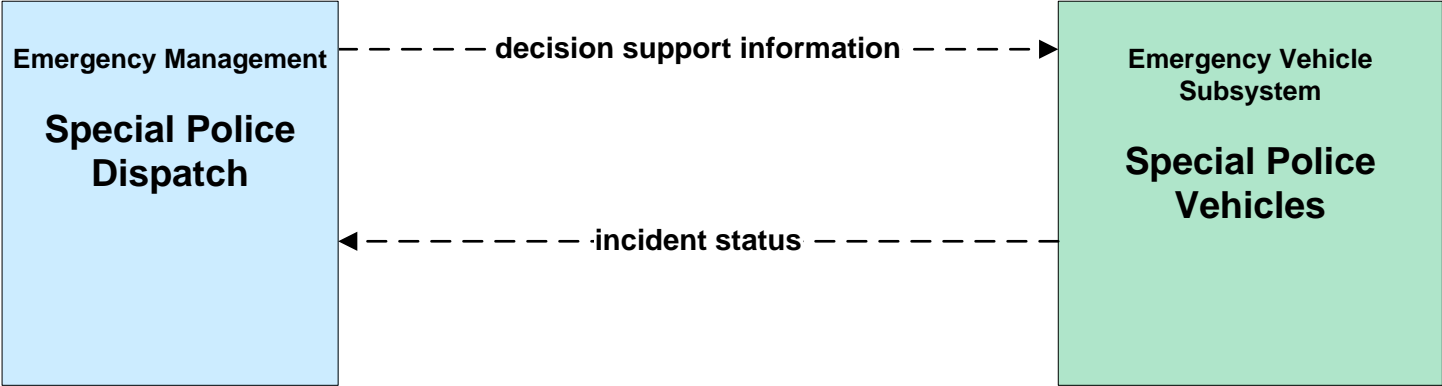

**AD1 - ITS Data Mart
Ohio DPS Crash Records Database**

**ATMS08 - Incident Management
ODOT District 4 Traffic**

ATMS08 - Incident Management ODOT District 4 Maintenance

ATMS08 - Incident Management
County Public Safety / Special Police Dispatch

**EM01 - Emergency Response Coordination
Youngstown/Warren Regional Incident and Mutual Aid Network**

- Emergency Management**
- City of Niles Public Safety Dispatch
- +
- City of Warren Public Safety Dispatch
- +
- City of Youngstown Public Safety Dispatch
- +
- Mahoning County 9-1-1 Center
- +
- Mahoning County Emergency Management
- +
- Ohio State Highway Patrol Posts
- +
- Other County Public Safety
- +
- Other Municipality or Township Public Safety Dispatch
- +
- Special Police Dispatch
- +
- Trumbull County 9-1-1 Center
- +
- Trumbull County Emergency Management Center
- +
- WRTA Security
- +
- Youngstown-Warren Air Reserve Station