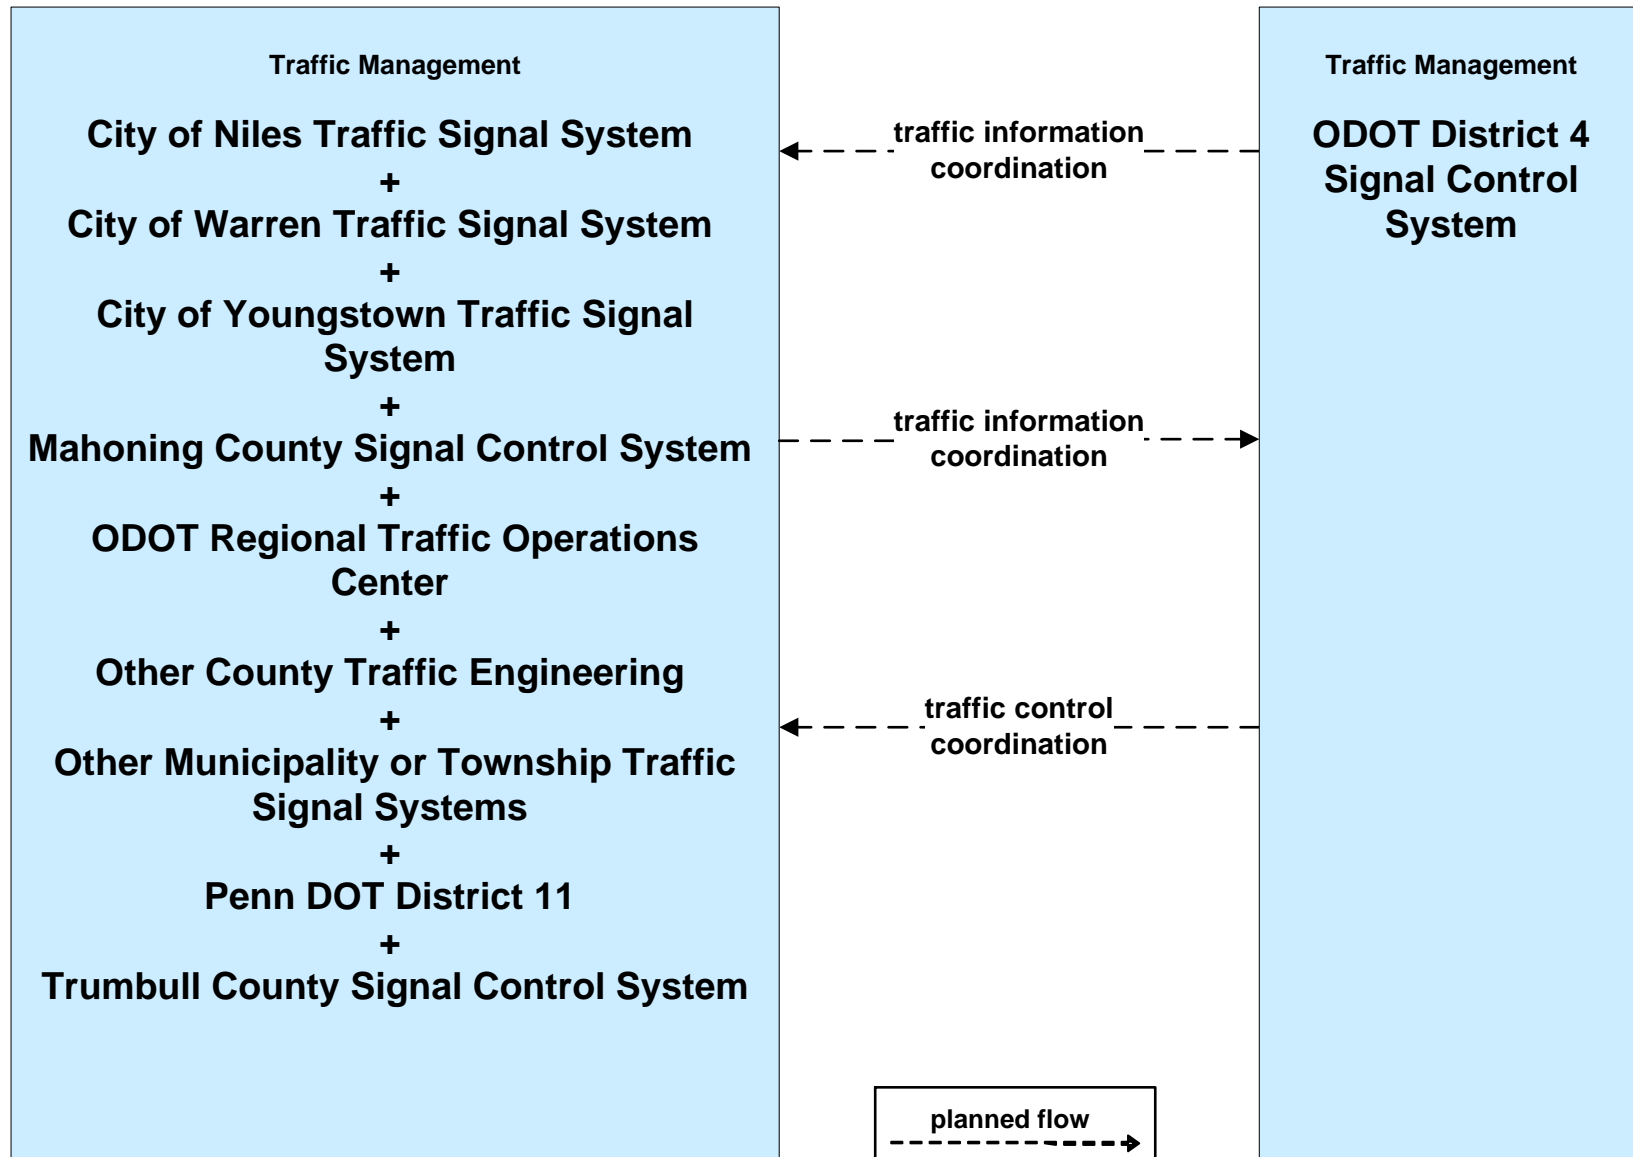

**ATMS07 - Regional Traffic Control  
ODOT District 4**

# ATMS07 - Regional Traffic Control OTC

# ATMS08 - Incident Management ODOT District 4 Maintenance

**MC06 - Winter Maintenance  
ODOT District 4**

**MC08 - Workzone Management  
ODOT District 4**

**MC10 - Maintenance and Construction Activity Coordination  
ODOT District 4**