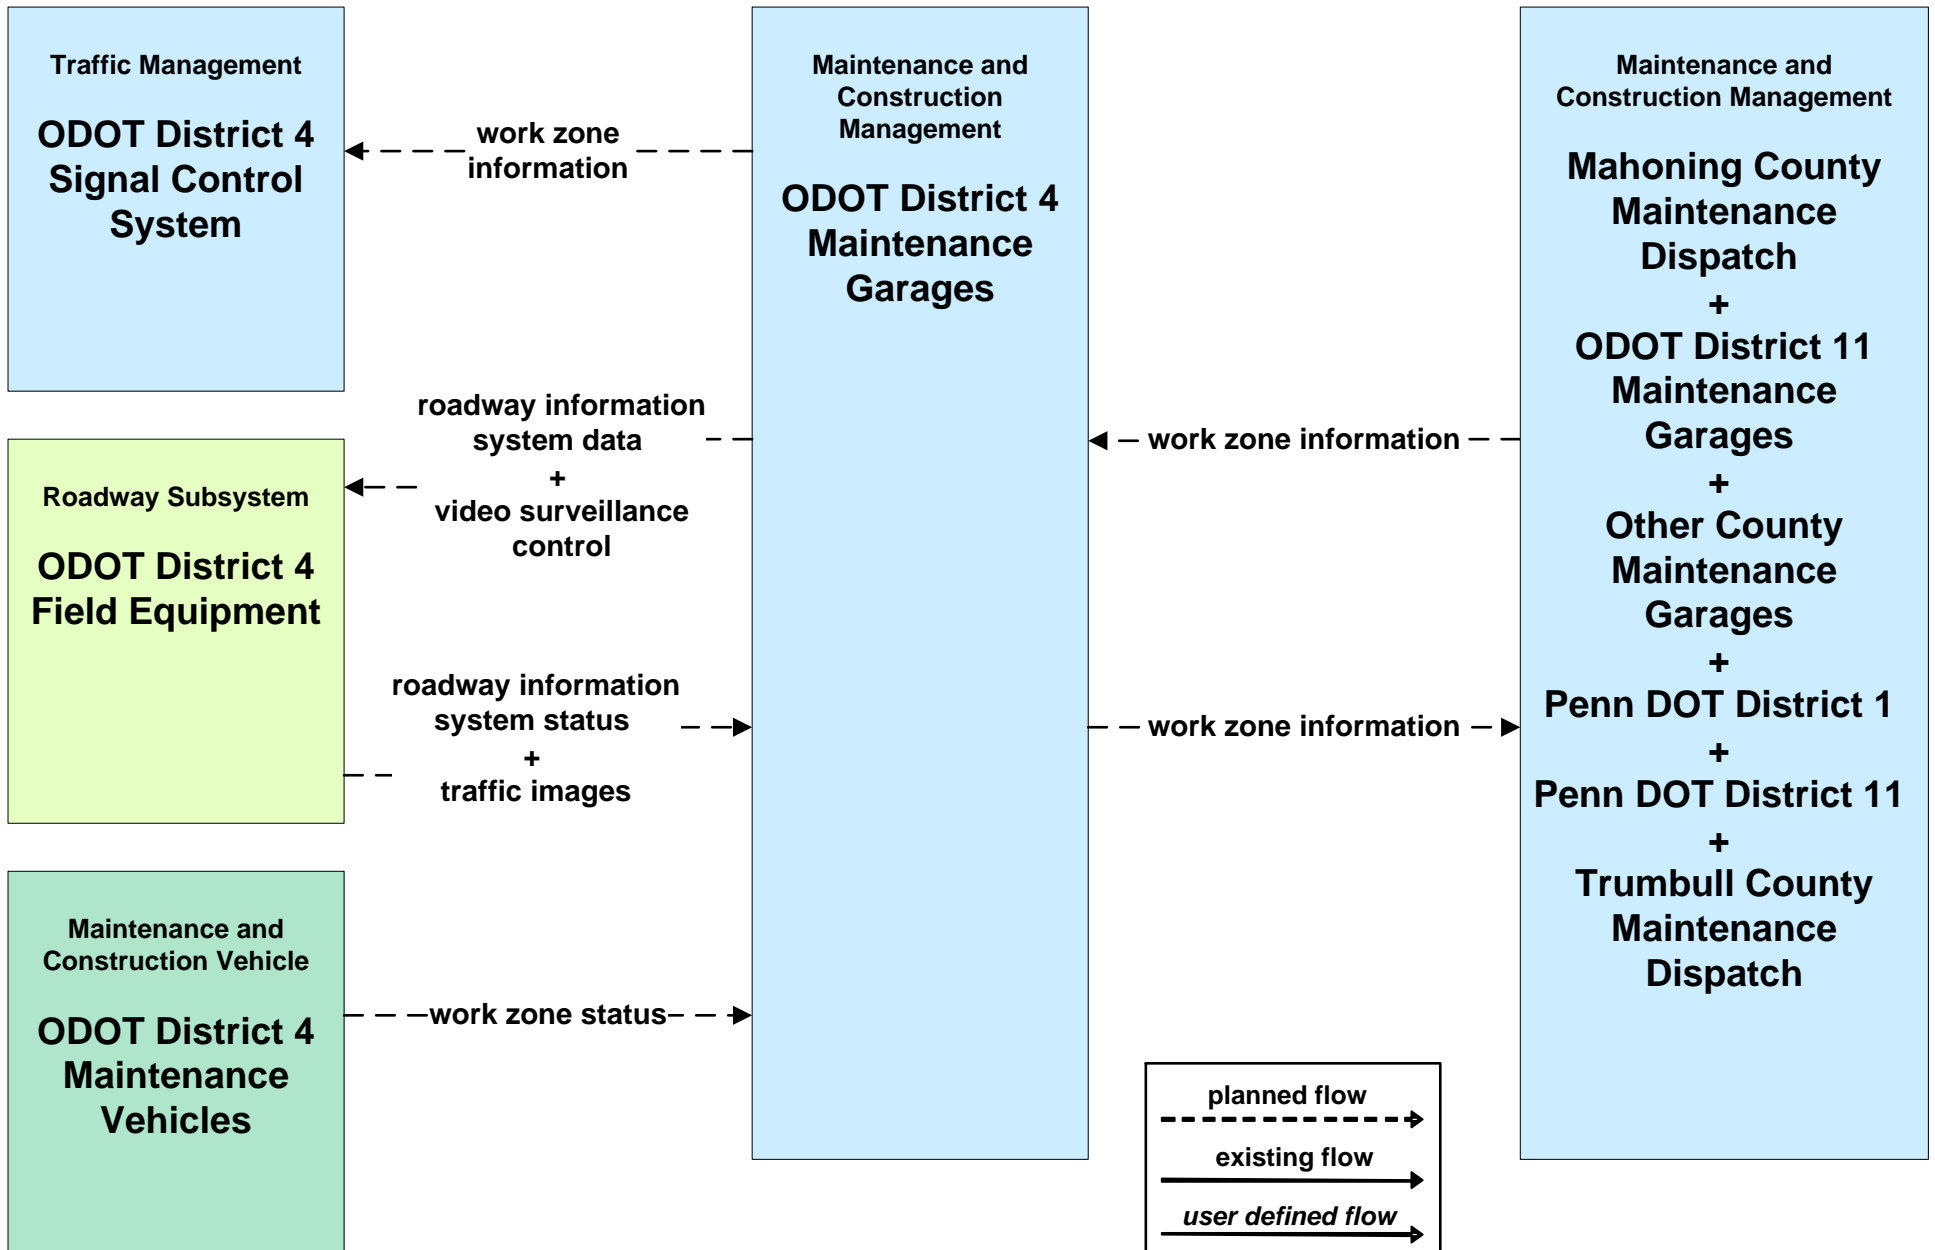

**ATMS07 - Regional Traffic Control  
ODOT District 4**

# ATMS07 - Regional Traffic Control OTC

# ATMS08 - Incident Management ODOT District 4 Maintenance

**MC06 - Winter Maintenance  
ODOT District 4**

**MC08 - Workzone Management  
ODOT District 4**

**MC10 - Maintenance and Construction Activity Coordination  
ODOT District 4**