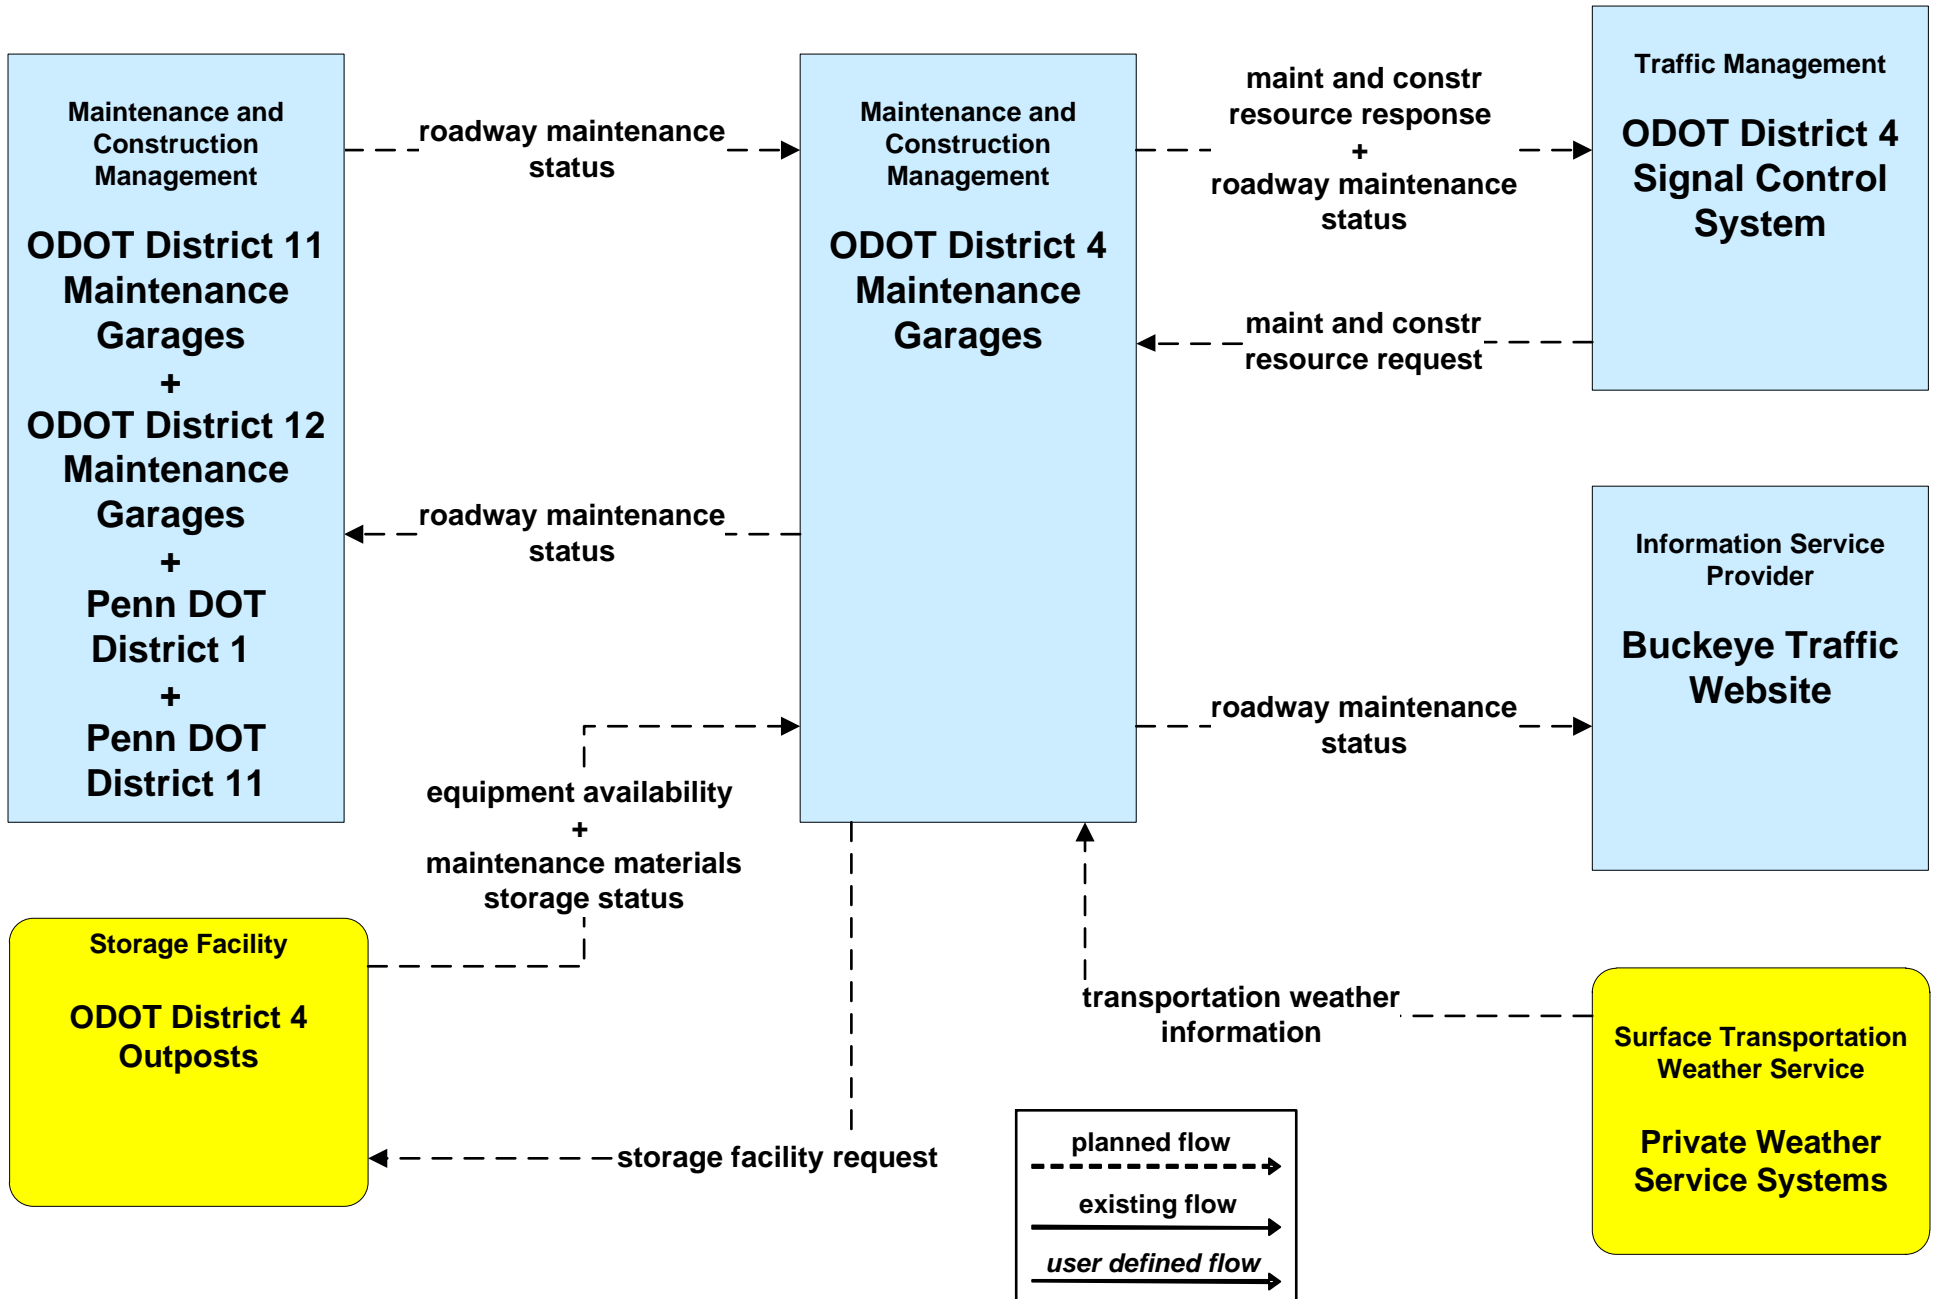

**ATMS07 - Regional Traffic Control  
ODOT District 4**

# ATMS07 - Regional Traffic Control OTC

# ATMS08 - Incident Management ODOT District 4 Maintenance

**MC06 - Winter Maintenance  
ODOT District 4**

**MC08 - Workzone Management  
ODOT District 4**

**MC10 - Maintenance and Construction Activity Coordination  
ODOT District 4**