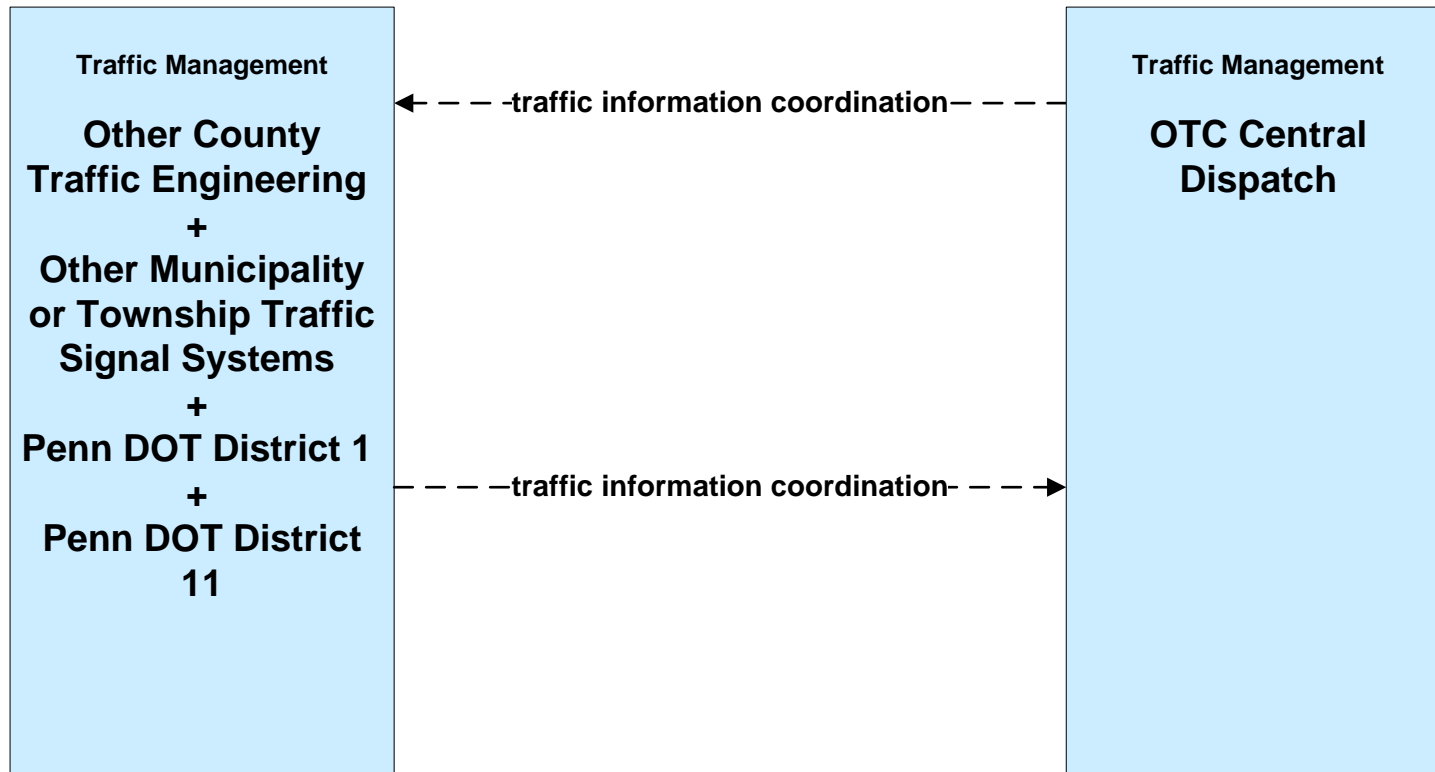

**ATMS07 - Regional Traffic Control  
ODOT District 4**

# ATMS07 - Regional Traffic Control OTC

# ATMS08 - Incident Management ODOT District 4 Maintenance

**MC06 - Winter Maintenance  
ODOT District 4**

**MC08 - Workzone Management  
ODOT District 4**

**MC10 - Maintenance and Construction Activity Coordination  
ODOT District 4**