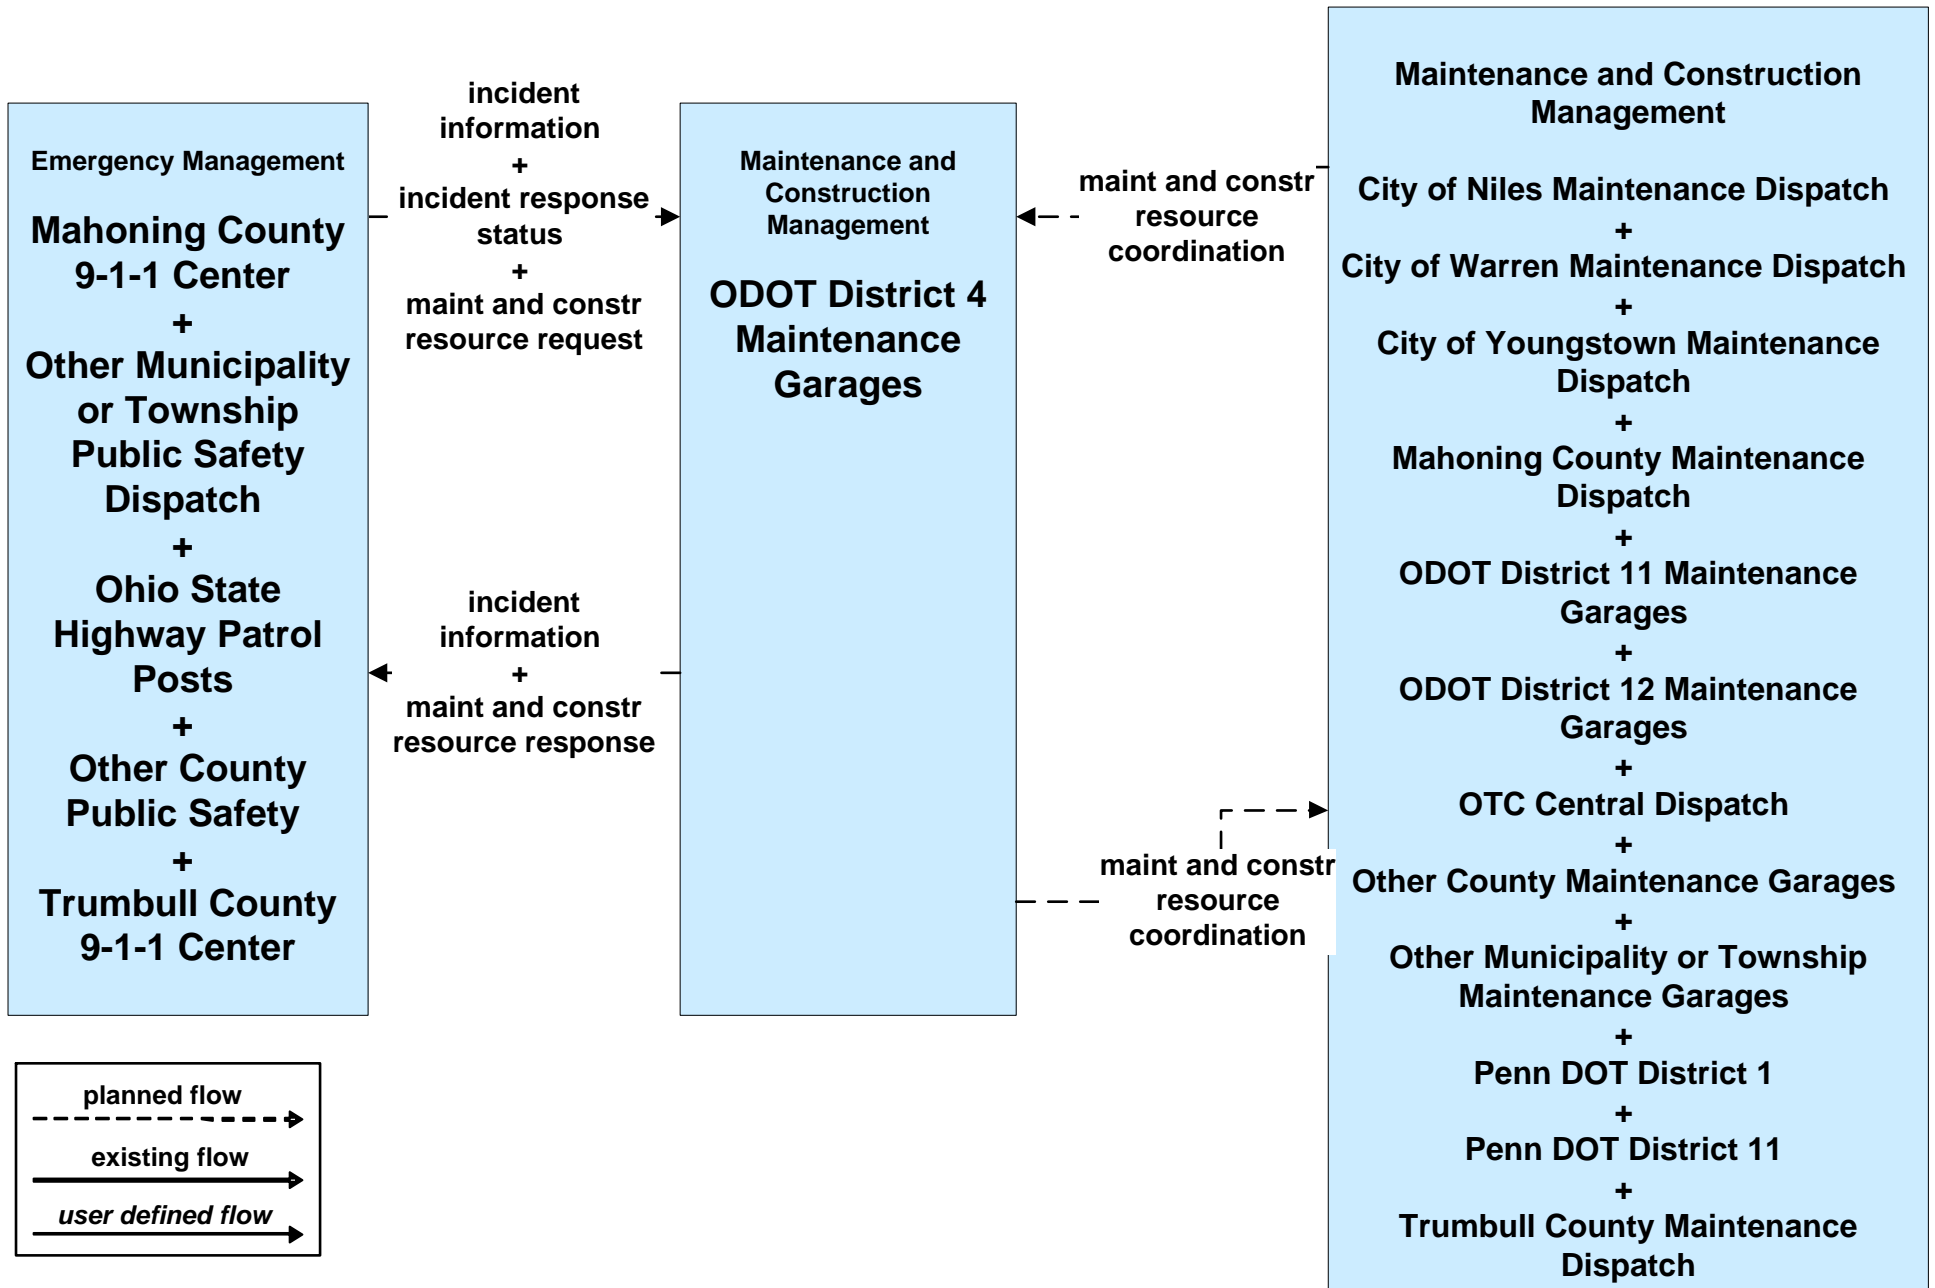

**ATMS07 - Regional Traffic Control  
ODOT District 4**

# ATMS07 - Regional Traffic Control OTC

# ATMS08 - Incident Management ODOT District 4 Maintenance

**MC06 - Winter Maintenance  
ODOT District 4**

**MC08 - Workzone Management  
ODOT District 4**

**MC10 - Maintenance and Construction Activity Coordination  
ODOT District 4**