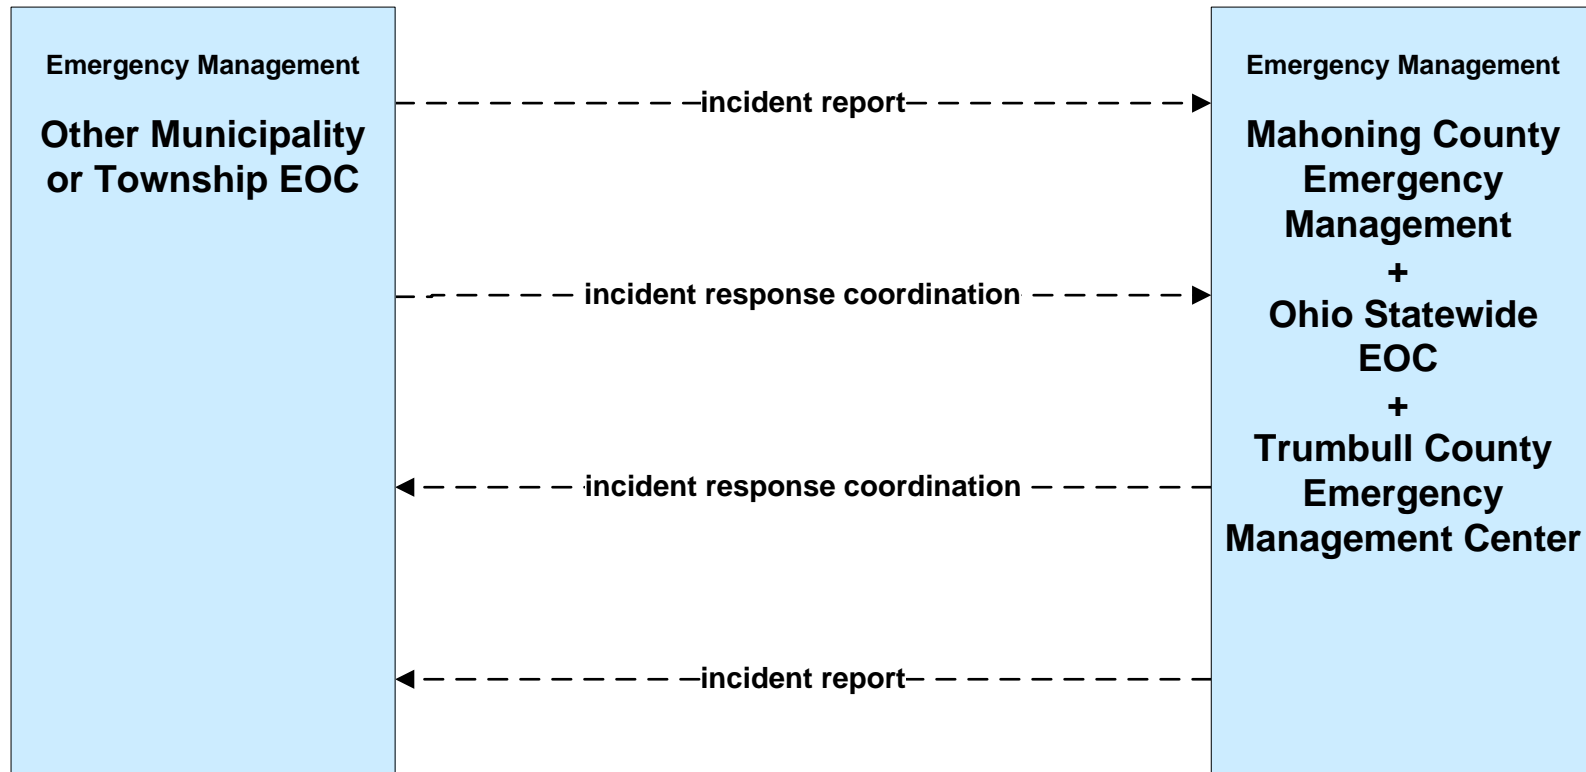

**AD1 - ITS Data Mart  
Ohio DPS Crash Records Database**

**EM01 - Emergency Response Coordination  
Municipal EOC**

**EM01 - Emergency Response Coordination  
Mahoning County Emergency Management**

**EM01 - Emergency Response Coordination  
Trumbull County Emergency Management**

Emergency Management  
**Trumbull County  
Emergency  
Management Center**

incident report

incident response coordination

incident response coordination

planned flow

existing flow

user defined flow

incident report

Emergency Management

**City of Niles Public Safety  
Dispatch**

+

**City of Warren Public Safety  
Dispatch**

+

**Mahoning County  
Emergency Management**

+

**Ohio State Highway Patrol  
Posts**

+

**Ohio Statewide EOC**

+

**Other Municipality or  
Township EOC**

+

**Other Municipality or  
Township Public Safety  
Dispatch**

+

**Trumbull County 9-1-1  
Center**