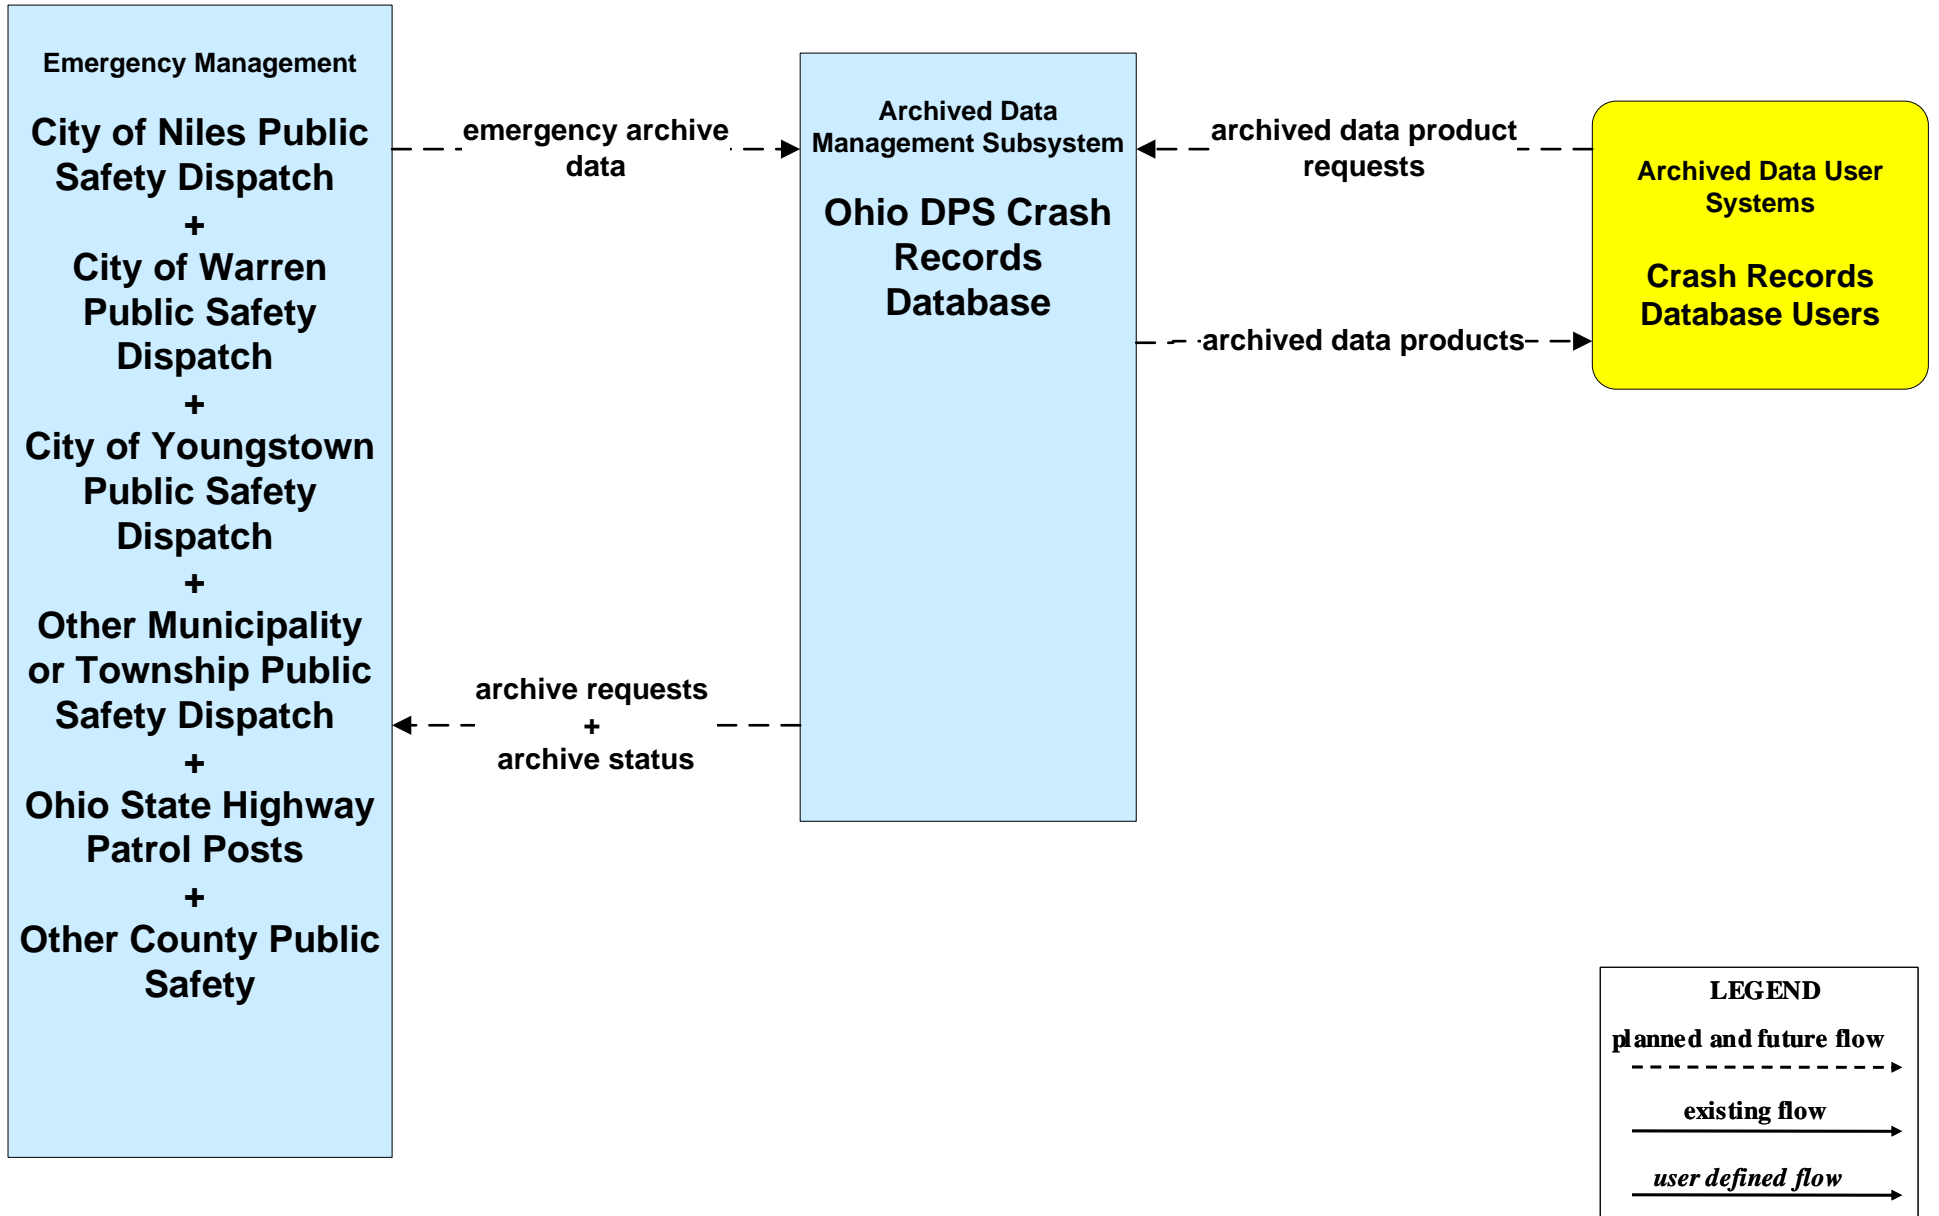

**AD1 - ITS Data Mart  
Ohio DPS Crash Records Database**

**EM01 - Emergency Response Coordination  
Municipal EOC**

**EM01 - Emergency Response Coordination  
Mahoning County Emergency Management**

**EM01 - Emergency Response Coordination  
Trumbull County Emergency Management**

Emergency Management  
**Trumbull County  
Emergency  
Management Center**

incident report

incident response coordination

incident response coordination

planned flow

existing flow

user defined flow

incident report

Emergency Management

**City of Niles Public Safety  
Dispatch**

+

**City of Warren Public Safety  
Dispatch**

+

**Mahoning County  
Emergency Management**

+

**Ohio State Highway Patrol  
Posts**

+

**Ohio Statewide EOC**

+

**Other Municipality or  
Township EOC**

+

**Other Municipality or  
Township Public Safety  
Dispatch**

+

**Trumbull County 9-1-1  
Center**