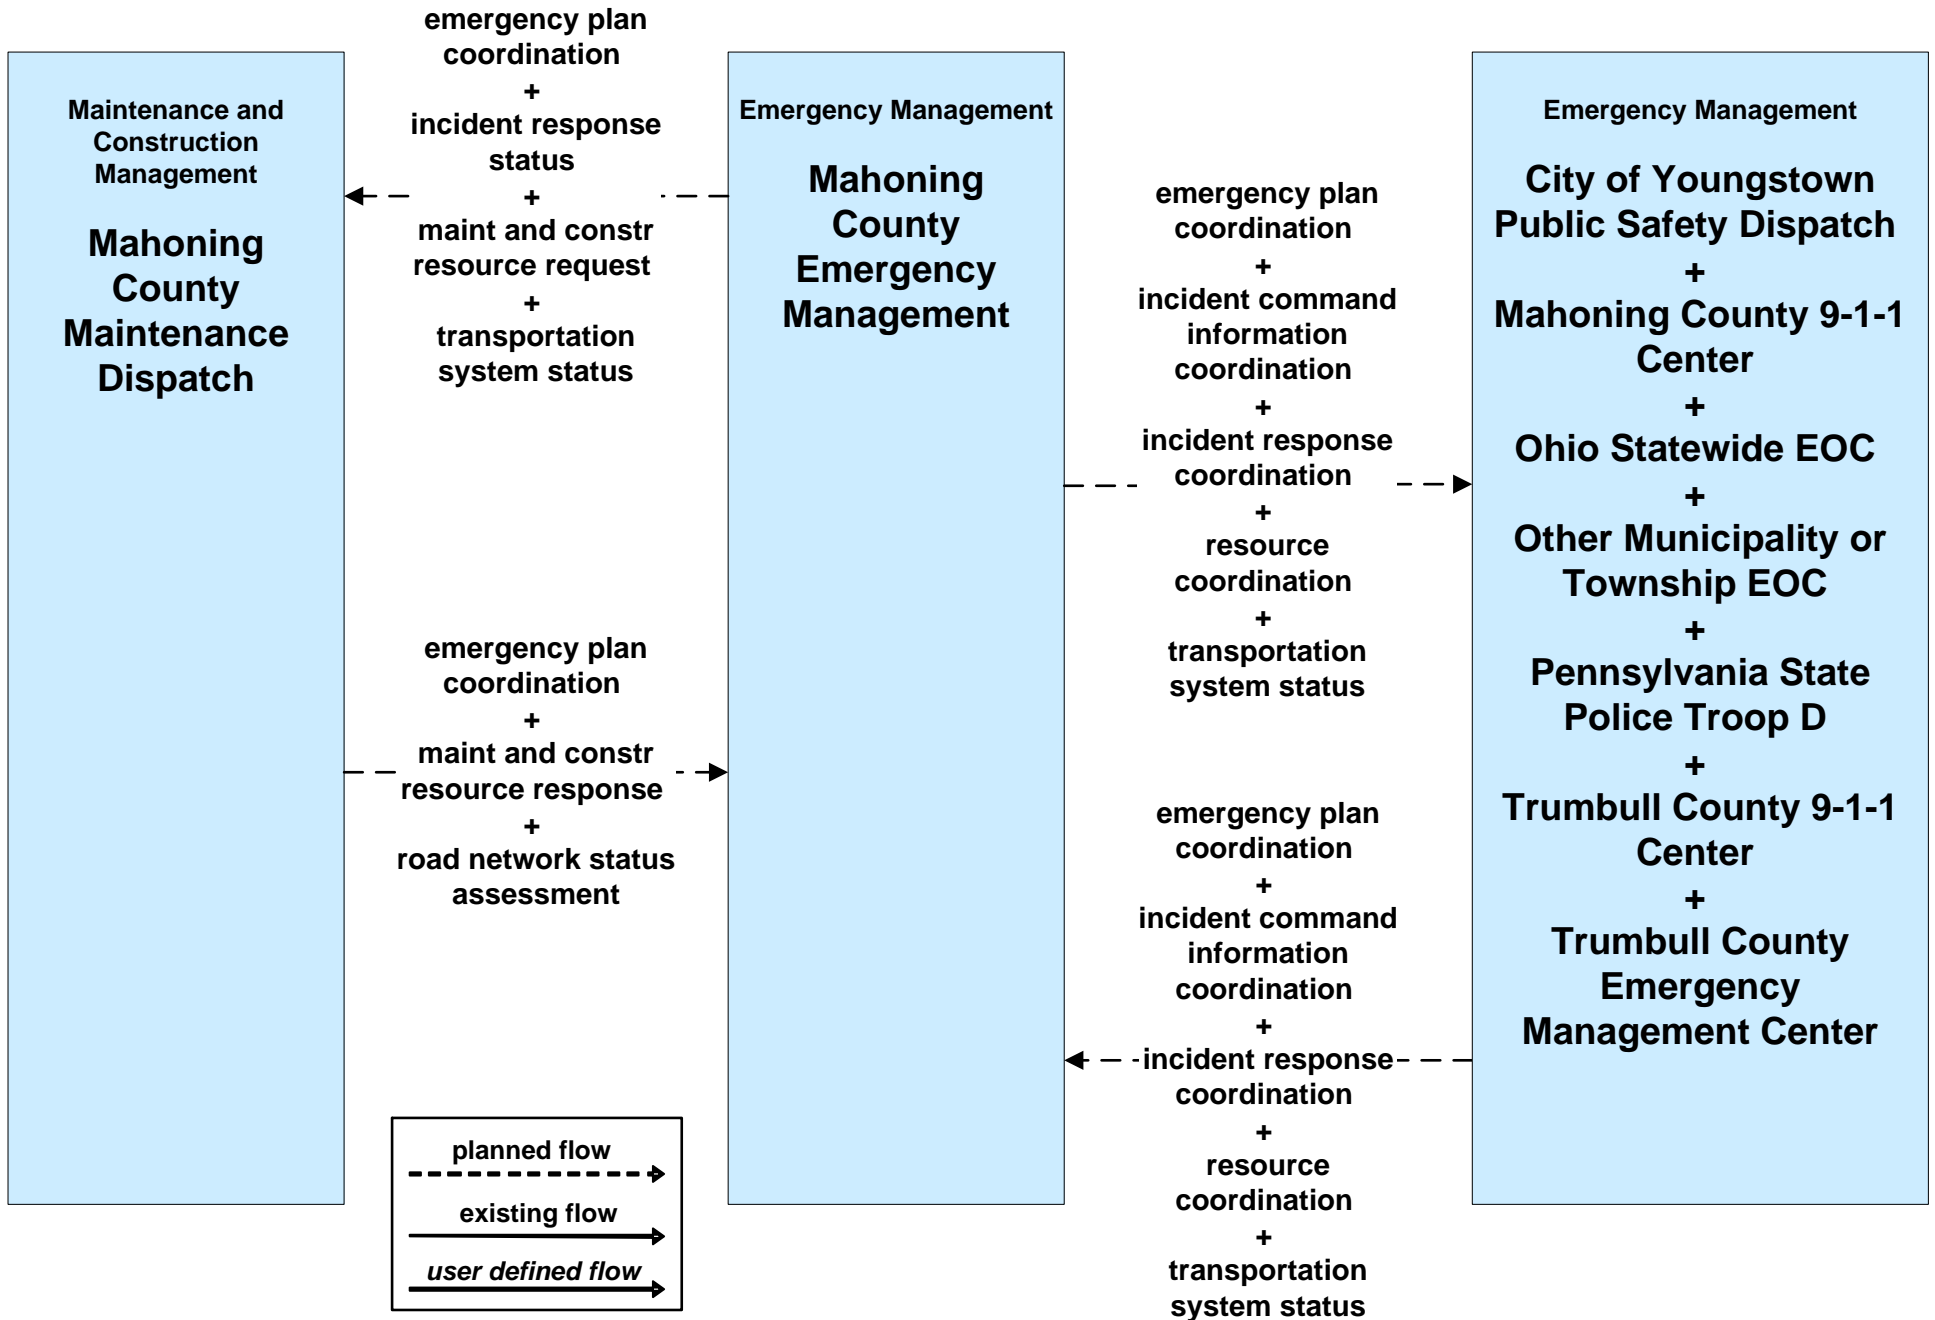

**EM08 - Disaster Response and Recovery
Mahoning County EOC (1 of 2)**