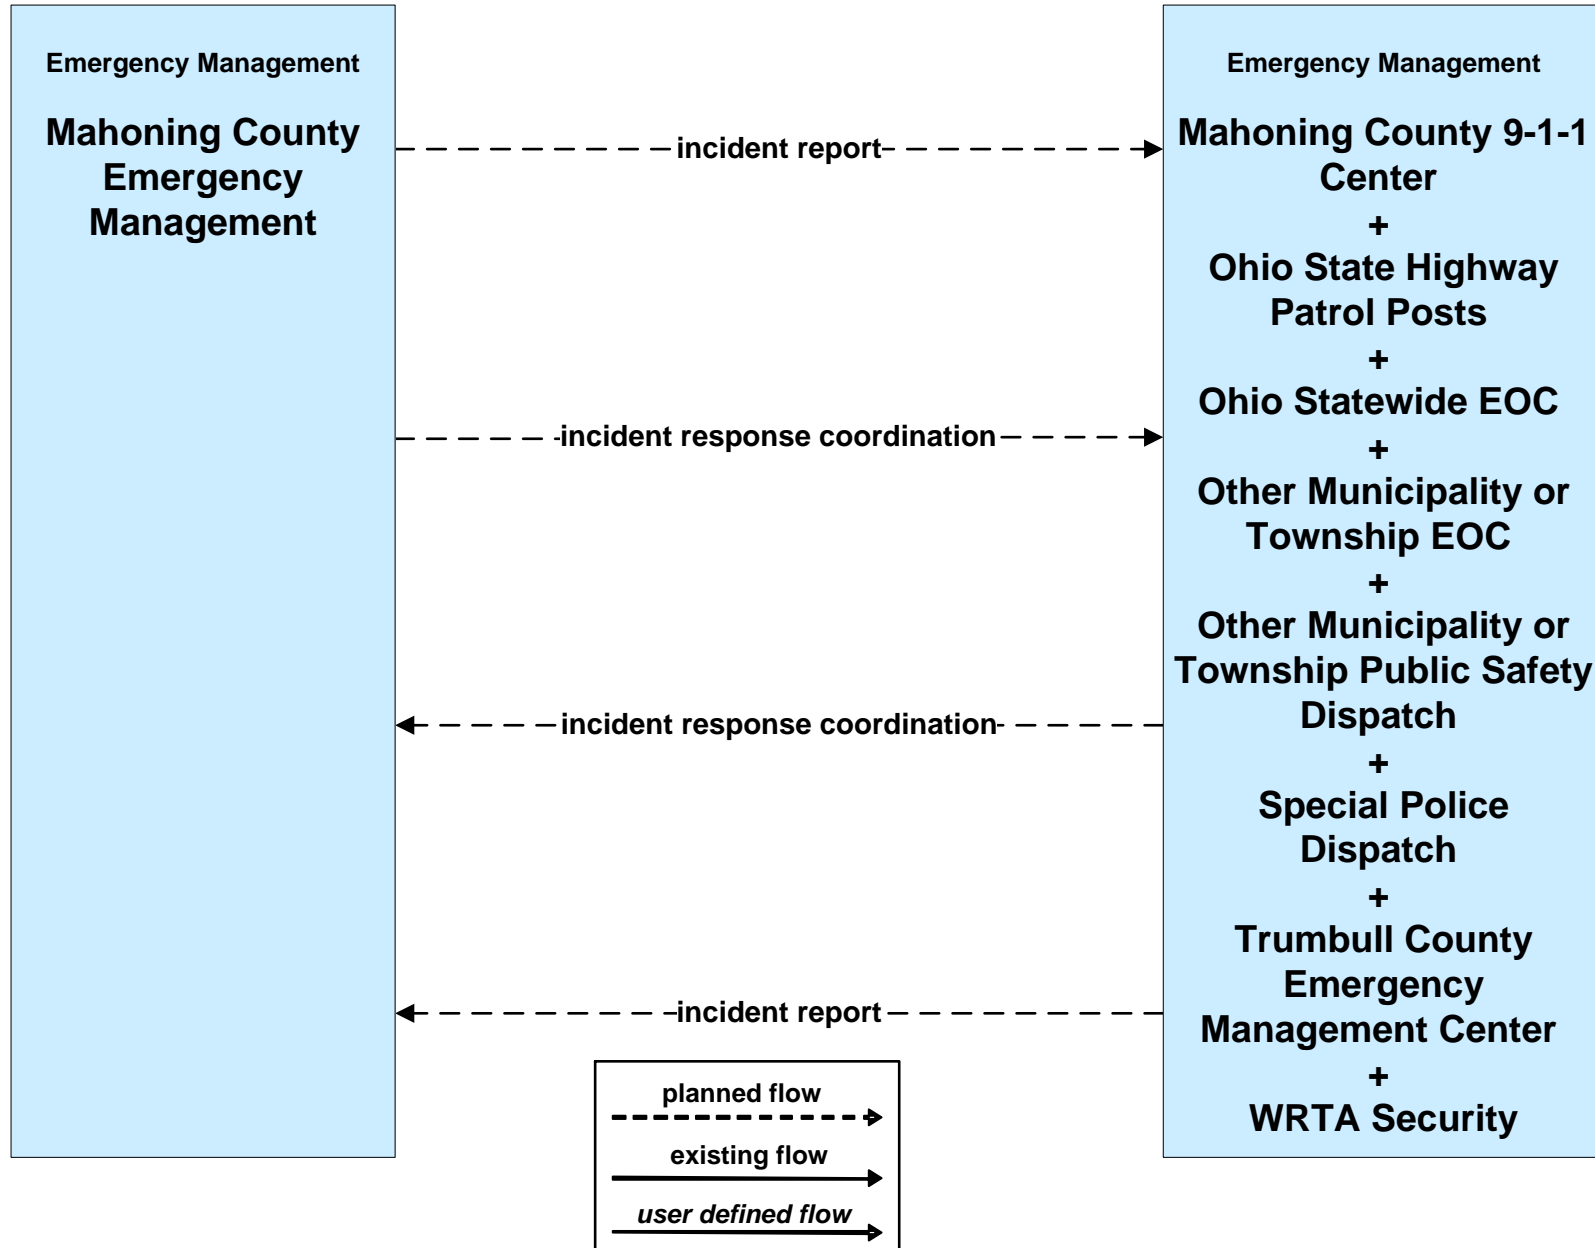

**AD1 - ITS Data Mart  
Ohio DPS Crash Records Database**

**EM01 - Emergency Response Coordination  
Municipal EOC**

**EM01 - Emergency Response Coordination  
Mahoning County Emergency Management**

**EM01 - Emergency Response Coordination  
Trumbull County Emergency Management**

Emergency Management  
**Trumbull County  
Emergency  
Management Center**

incident report

incident response coordination

incident response coordination

planned flow

existing flow

user defined flow

incident report

Emergency Management

**City of Niles Public Safety  
Dispatch**

+

**City of Warren Public Safety  
Dispatch**

+

**Mahoning County  
Emergency Management**

+

**Ohio State Highway Patrol  
Posts**

+

**Ohio Statewide EOC**

+

**Other Municipality or  
Township EOC**

+

**Other Municipality or  
Township Public Safety  
Dispatch**

+

**Trumbull County 9-1-1  
Center**