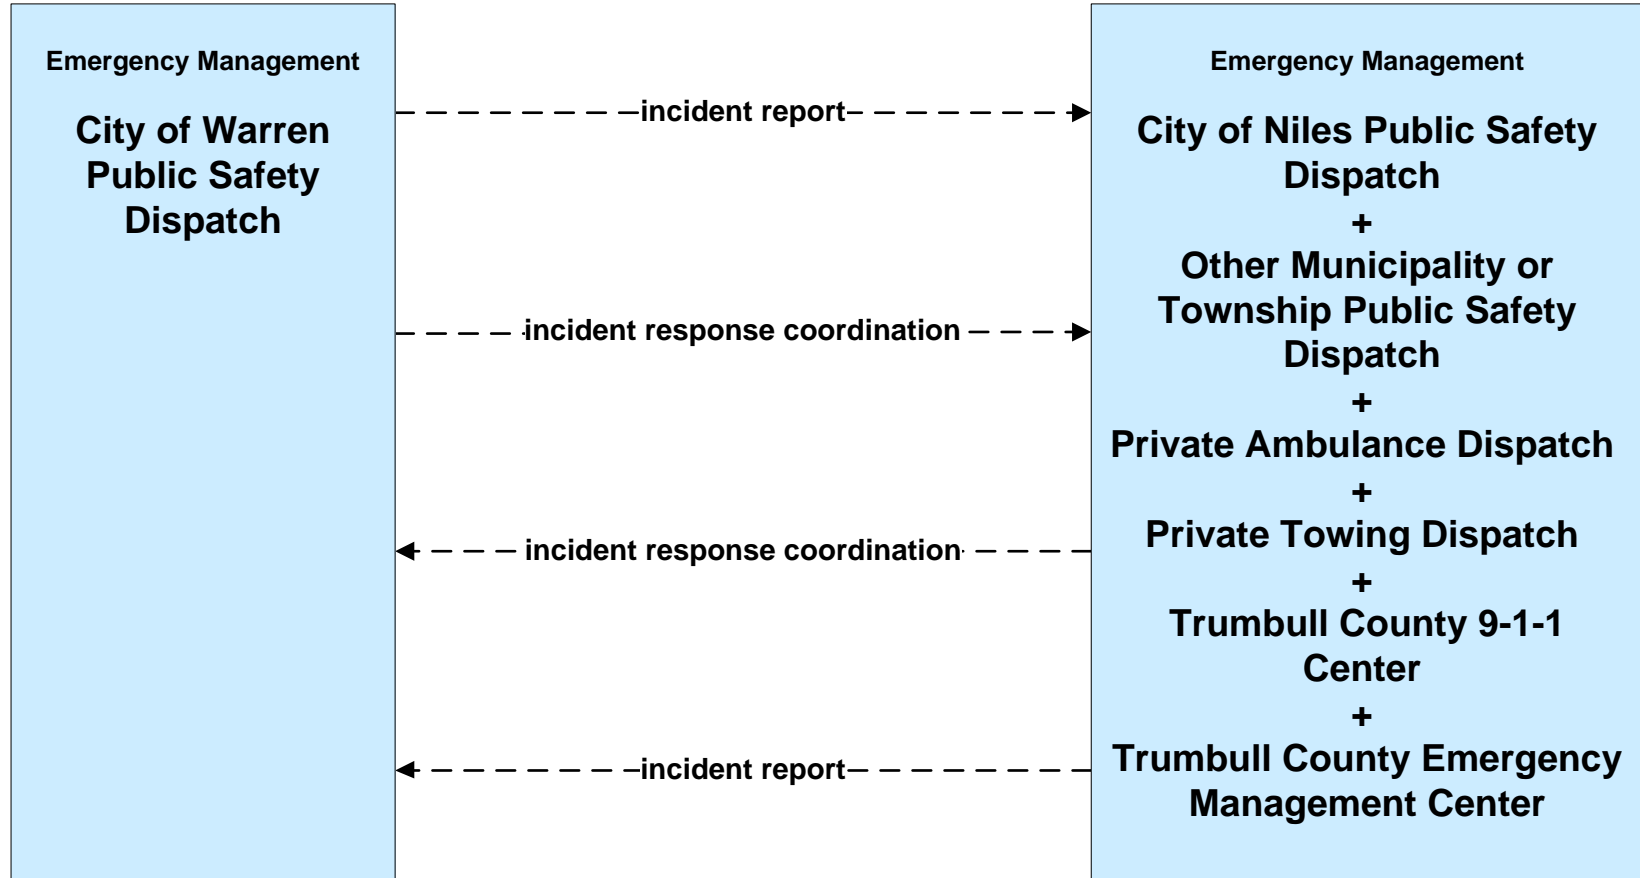

Other EM

**Warren-Youngstown
Regional Incident and
Mutual Aid Network**

**EM01 - Emergency Response Coordination
City of Niles Public Safety**

**EM01 - Emergency Response Coordination
City of Warren Public Safety**

**EM01 - Emergency Response Coordination
Municipal Public Safety Dispatch**

**EM01 - Emergency Response Coordination
Trumbull County 9-1-1 Center**

**EM01 - Emergency Response Coordination
Trumbull County Emergency Management**