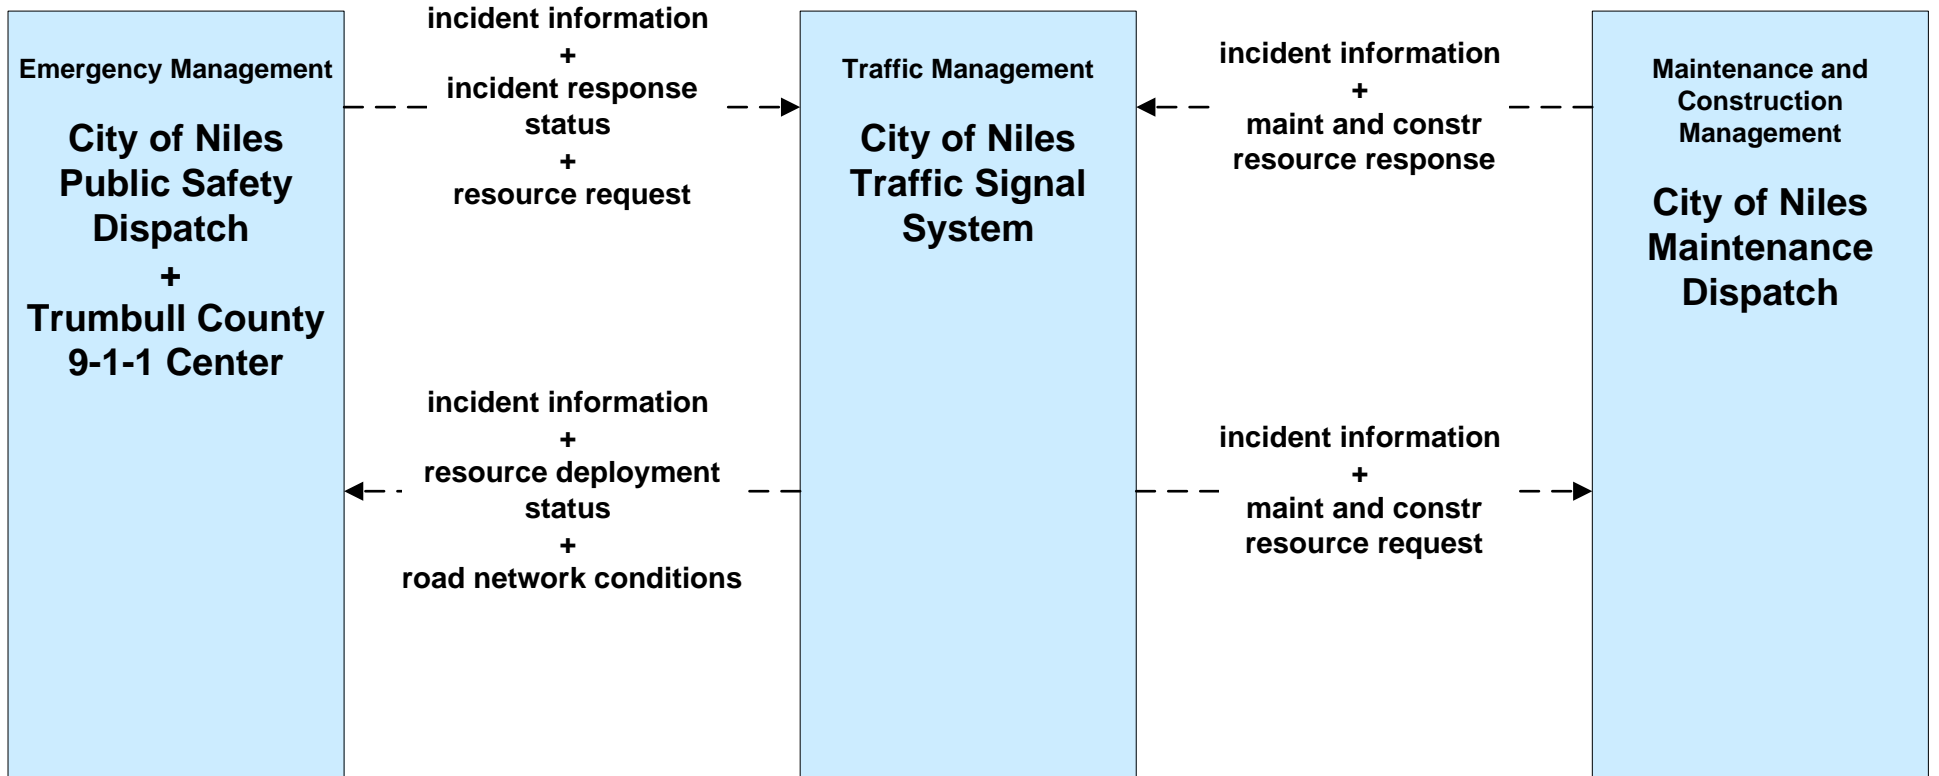

**AD1 - ITS Data Mart
Ohio DPS Crash Records Database**

APTS05 - Transit Security WRTA

**APTS05 - Transit Security
WRTA- SST**

Transit emergency data includes video from buses or security equipment. Possibly forward to emergency responders

incident response status

**APTS05 - Transit Security
WRTA- EasyGo**

APTS05 - Transit Security NiTTS

**ATMS06 - Traffic Information Dissemination
City of Niles**

**ATMS08 - Incident Management
ODOT District 4 Traffic**

ATMS08 - Incident Management City of Niles Traffic

ATMS08 - Incident Management

City of Niles/ Warren Maintenance Dispatch

ATMS08 - Incident Management Trumbull County Maintenance

ATMS08 - Incident Management
City of Youngstown / City of Niles / City of Youngstown