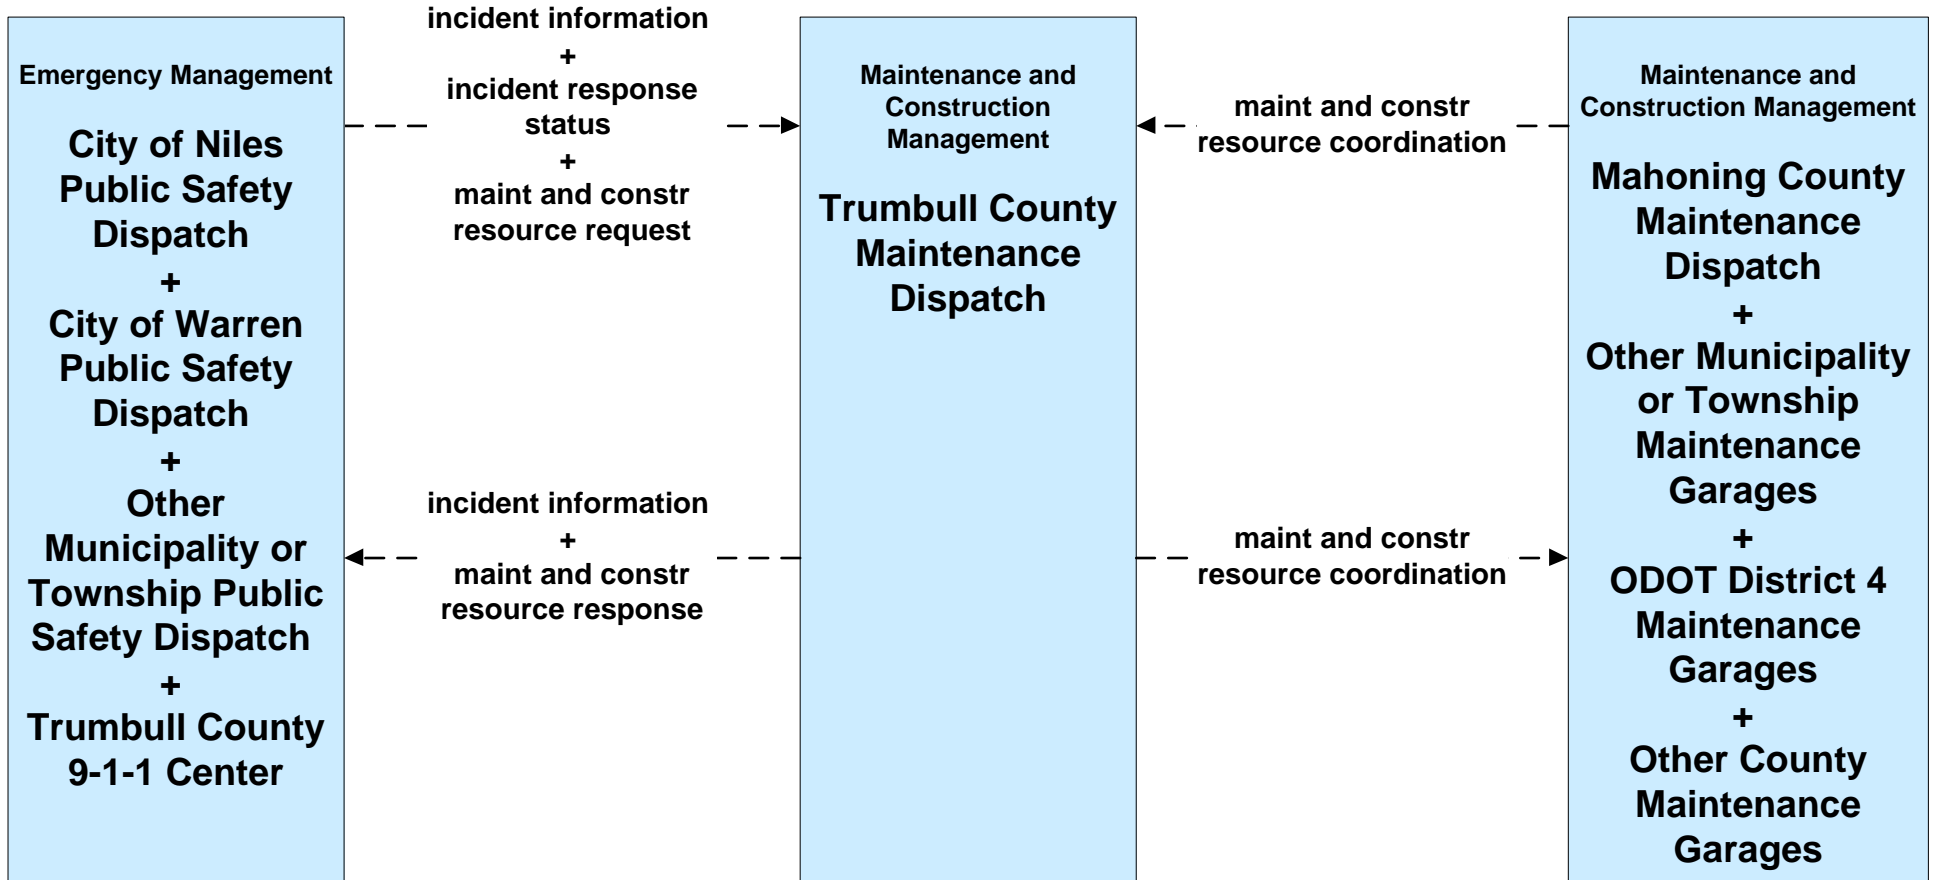

**AD1 - ITS Data Mart
Ohio DPS Crash Records Database**

APTS05 - Transit Security WRTA

**APTS05 - Transit Security
WRTA- SST**

Transit emergency data includes video from buses or security equipment. Possibly forward to emergency responders

incident response status

**APTS05 - Transit Security
WRTA- EasyGo**

APTS05 - Transit Security NiTTS

**ATMS06 - Traffic Information Dissemination
City of Niles**

**ATMS08 - Incident Management
ODOT District 4 Traffic**

ATMS08 - Incident Management City of Niles Traffic

ATMS08 - Incident Management

City of Niles/ Warren Maintenance Dispatch

ATMS08 - Incident Management Trumbull County Maintenance

ATMS08 - Incident Management
City of Youngstown / City of Niles / City of Youngstown

**EM01 - Emergency Response Coordination
Youngstown/Warren Regional Incident and Mutual Aid Network**

Emergency Management

City of Niles Public Safety Dispatch
+
City of Warren Public Safety Dispatch
+
City of Youngstown Public Safety Dispatch
+
Mahoning County 9-1-1 Center
+
Mahoning County Emergency Management
+
Ohio State Highway Patrol Posts
+
Other County Public Safety
+
Other Municipality or Township Public Safety Dispatch
+
Special Police Dispatch
+
Trumbull County 9-1-1 Center
+
Trumbull County Emergency Management Center
+
WRTA Security
+
Youngstown-Warren Air Reserve Station