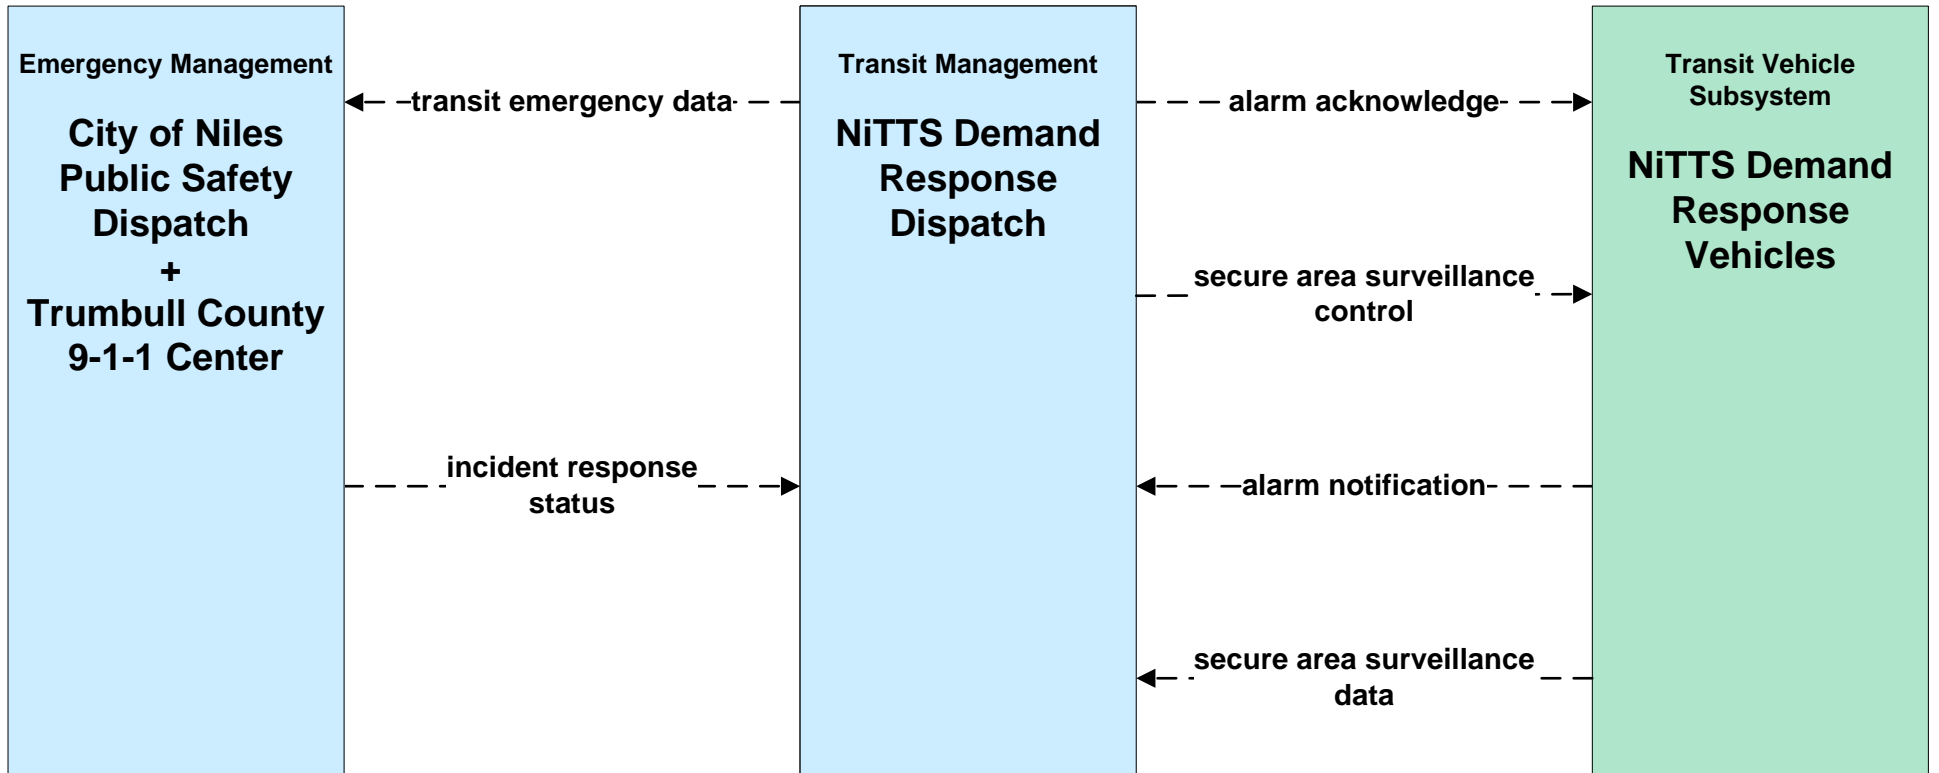

**AD1 - ITS Data Mart
Ohio DPS Crash Records Database**

APTS05 - Transit Security WRTA

**APTS05 - Transit Security
WRTA- SST**

Transit emergency data includes video from buses or security equipment. Possibly forward to emergency responders

incident response status

**APTS05 - Transit Security
WRTA- EasyGo**

APTS05 - Transit Security NiTTS

**ATMS06 - Traffic Information Dissemination
City of Niles**

**ATMS08 - Incident Management
ODOT District 4 Traffic**