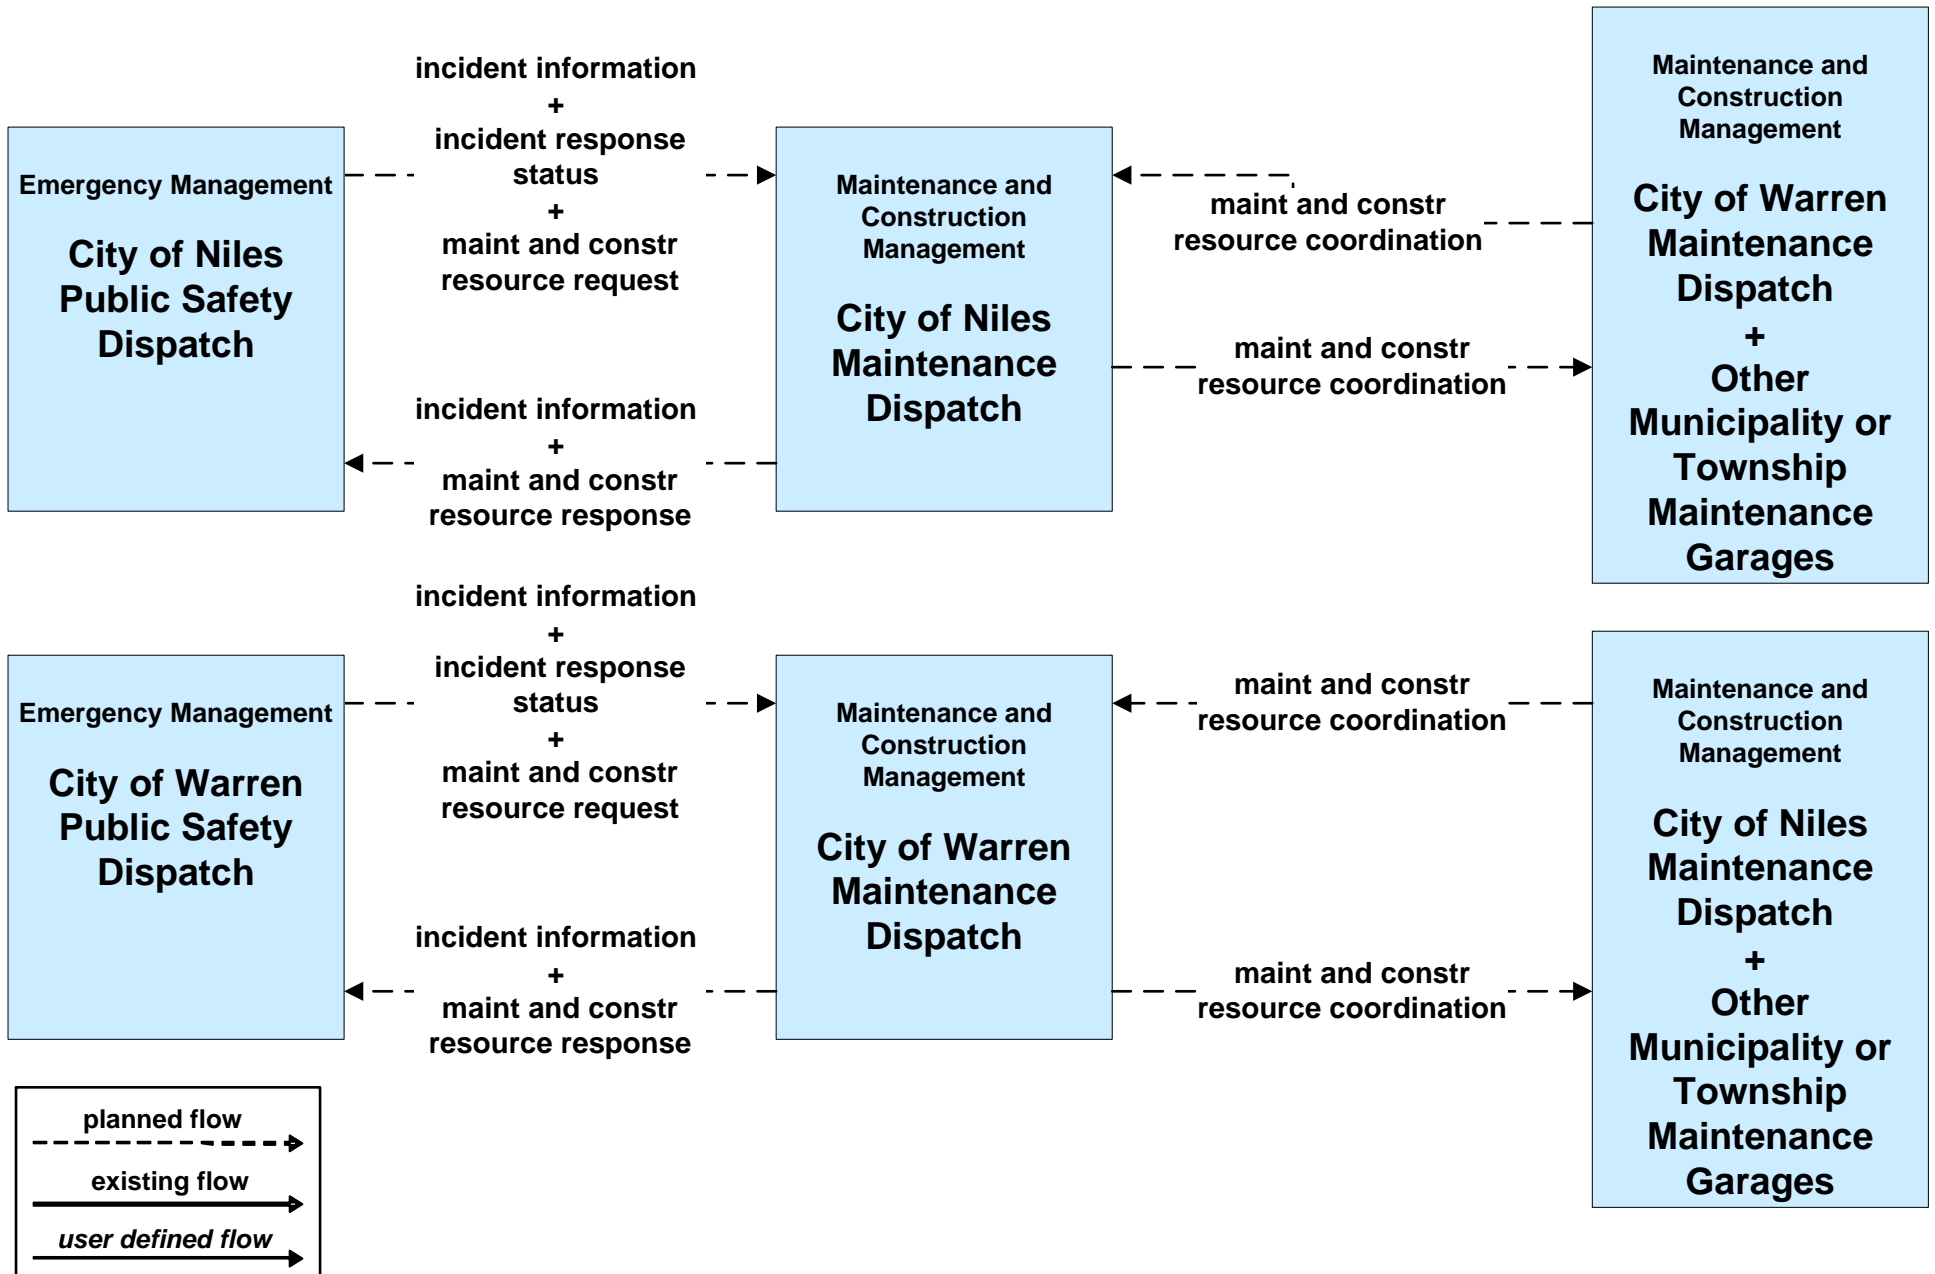

**AD1 - ITS Data Mart
Ohio DPS Crash Records Database**

APTS05 - Transit Security WRTA

**APTS05 - Transit Security
WRTA- SST**

Transit emergency data includes video from buses or security equipment. Possibly forward to emergency responders

incident response status

**APTS05 - Transit Security
WRTA- EasyGo**

APTS05 - Transit Security NiTTS

**ATMS06 - Traffic Information Dissemination
City of Niles**

**ATMS08 - Incident Management
ODOT District 4 Traffic**

ATMS08 - Incident Management City of Niles Traffic

ATMS08 - Incident Management

City of Niles/ Warren Maintenance Dispatch

ATMS08 - Incident Management Trumbull County Maintenance

ATMS08 - Incident Management
City of Youngstown / City of Niles / City of Youngstown

**EM01 - Emergency Response Coordination
Youngstown/Warren Regional Incident and Mutual Aid Network**

Emergency Management

City of Niles Public Safety Dispatch
+
City of Warren Public Safety Dispatch
+
City of Youngstown Public Safety Dispatch
+
Mahoning County 9-1-1 Center
+
Mahoning County Emergency Management
+
Ohio State Highway Patrol Posts
+
Other County Public Safety
+
Other Municipality or Township Public Safety Dispatch
+
Special Police Dispatch
+
Trumbull County 9-1-1 Center
+
Trumbull County Emergency Management Center
+
WRTA Security
+
Youngstown-Warren Air Reserve Station