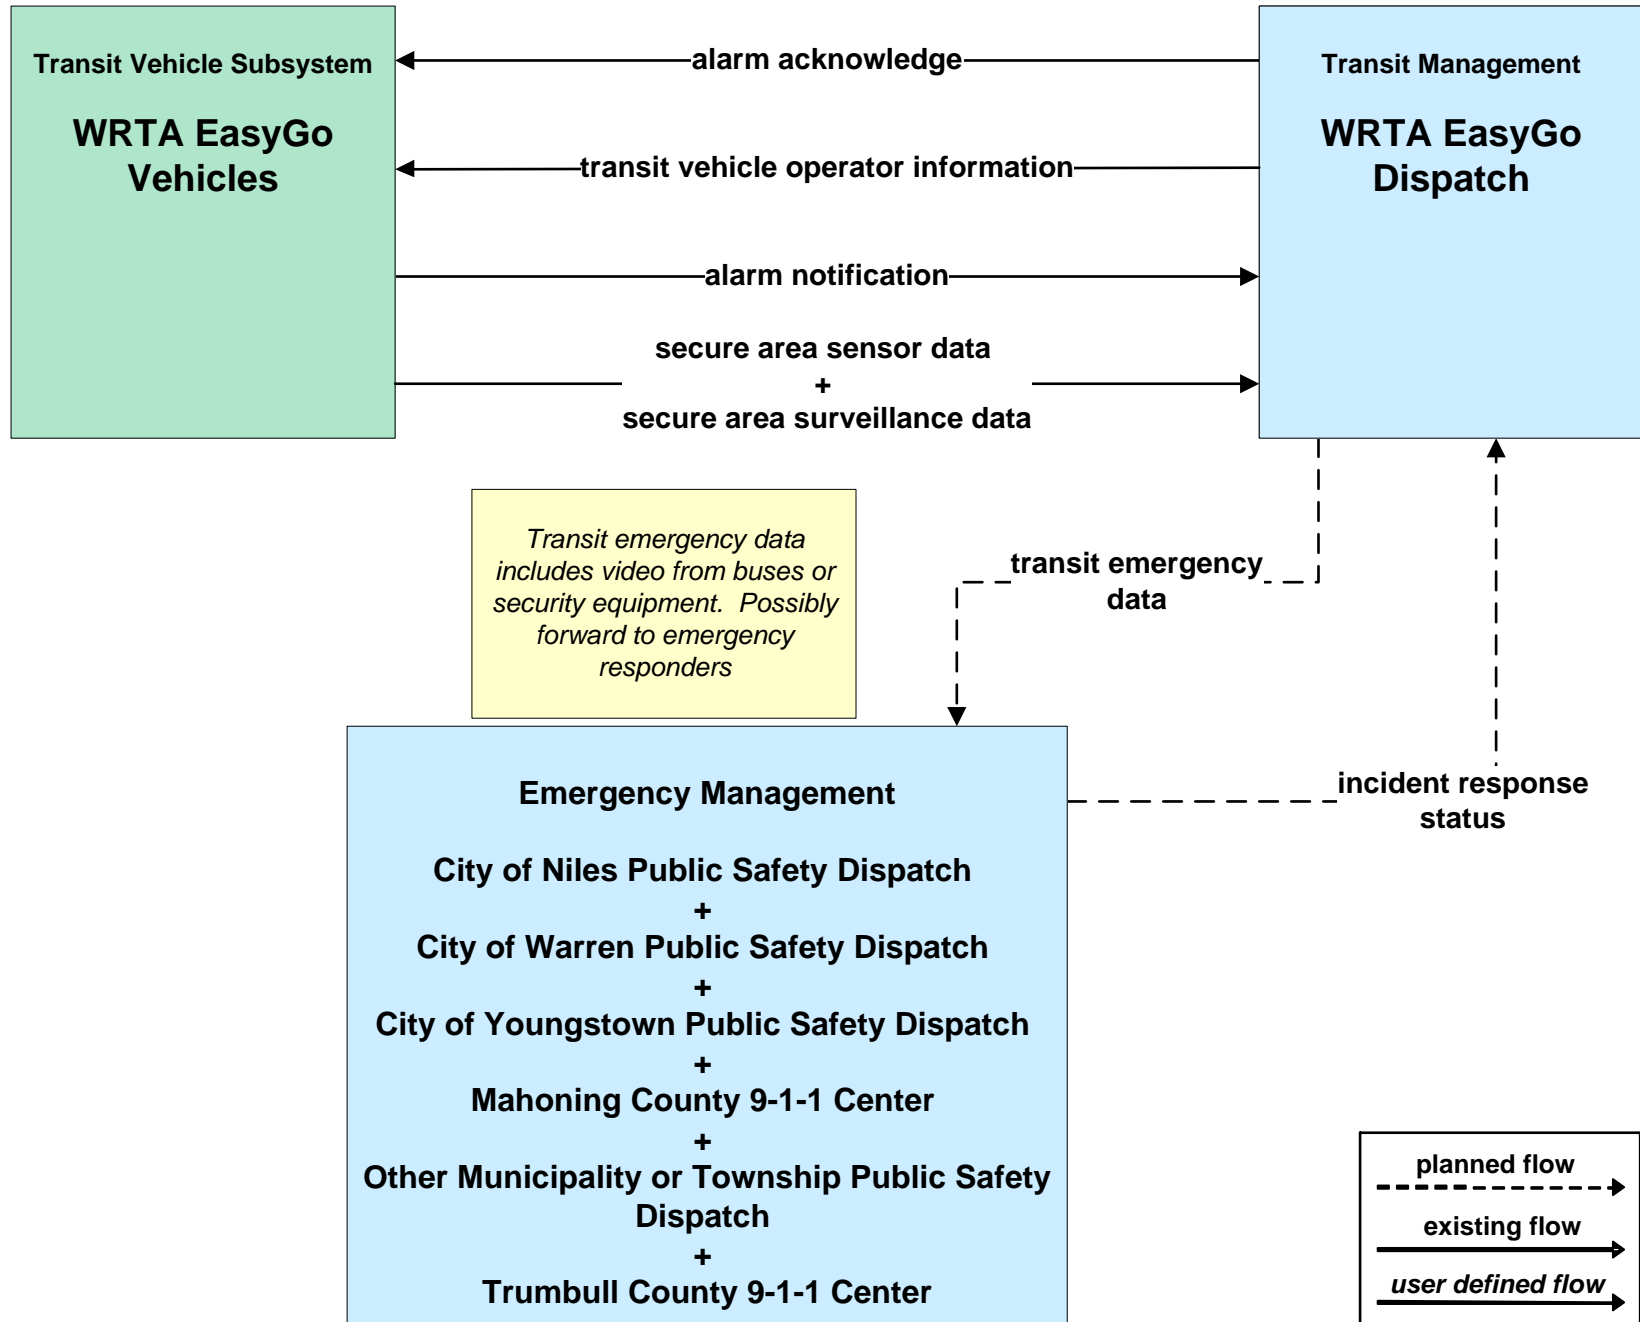

**AD1 - ITS Data Mart
Ohio DPS Crash Records Database**

APTS05 - Transit Security WRTA

**APTS05 - Transit Security
WRTA- SST**

Transit emergency data includes video from buses or security equipment. Possibly forward to emergency responders

incident response status

**APTS05 - Transit Security
WRTA- EasyGo**

APTS05 - Transit Security NiTTS

**ATMS06 - Traffic Information Dissemination
City of Niles**

**ATMS08 - Incident Management
ODOT District 4 Traffic**

ATMS08 - Incident Management City of Niles Traffic

ATMS08 - Incident Management

City of Niles/ Warren Maintenance Dispatch

ATMS08 - Incident Management Trumbull County Maintenance

ATMS08 - Incident Management
City of Youngstown / City of Niles / City of Youngstown