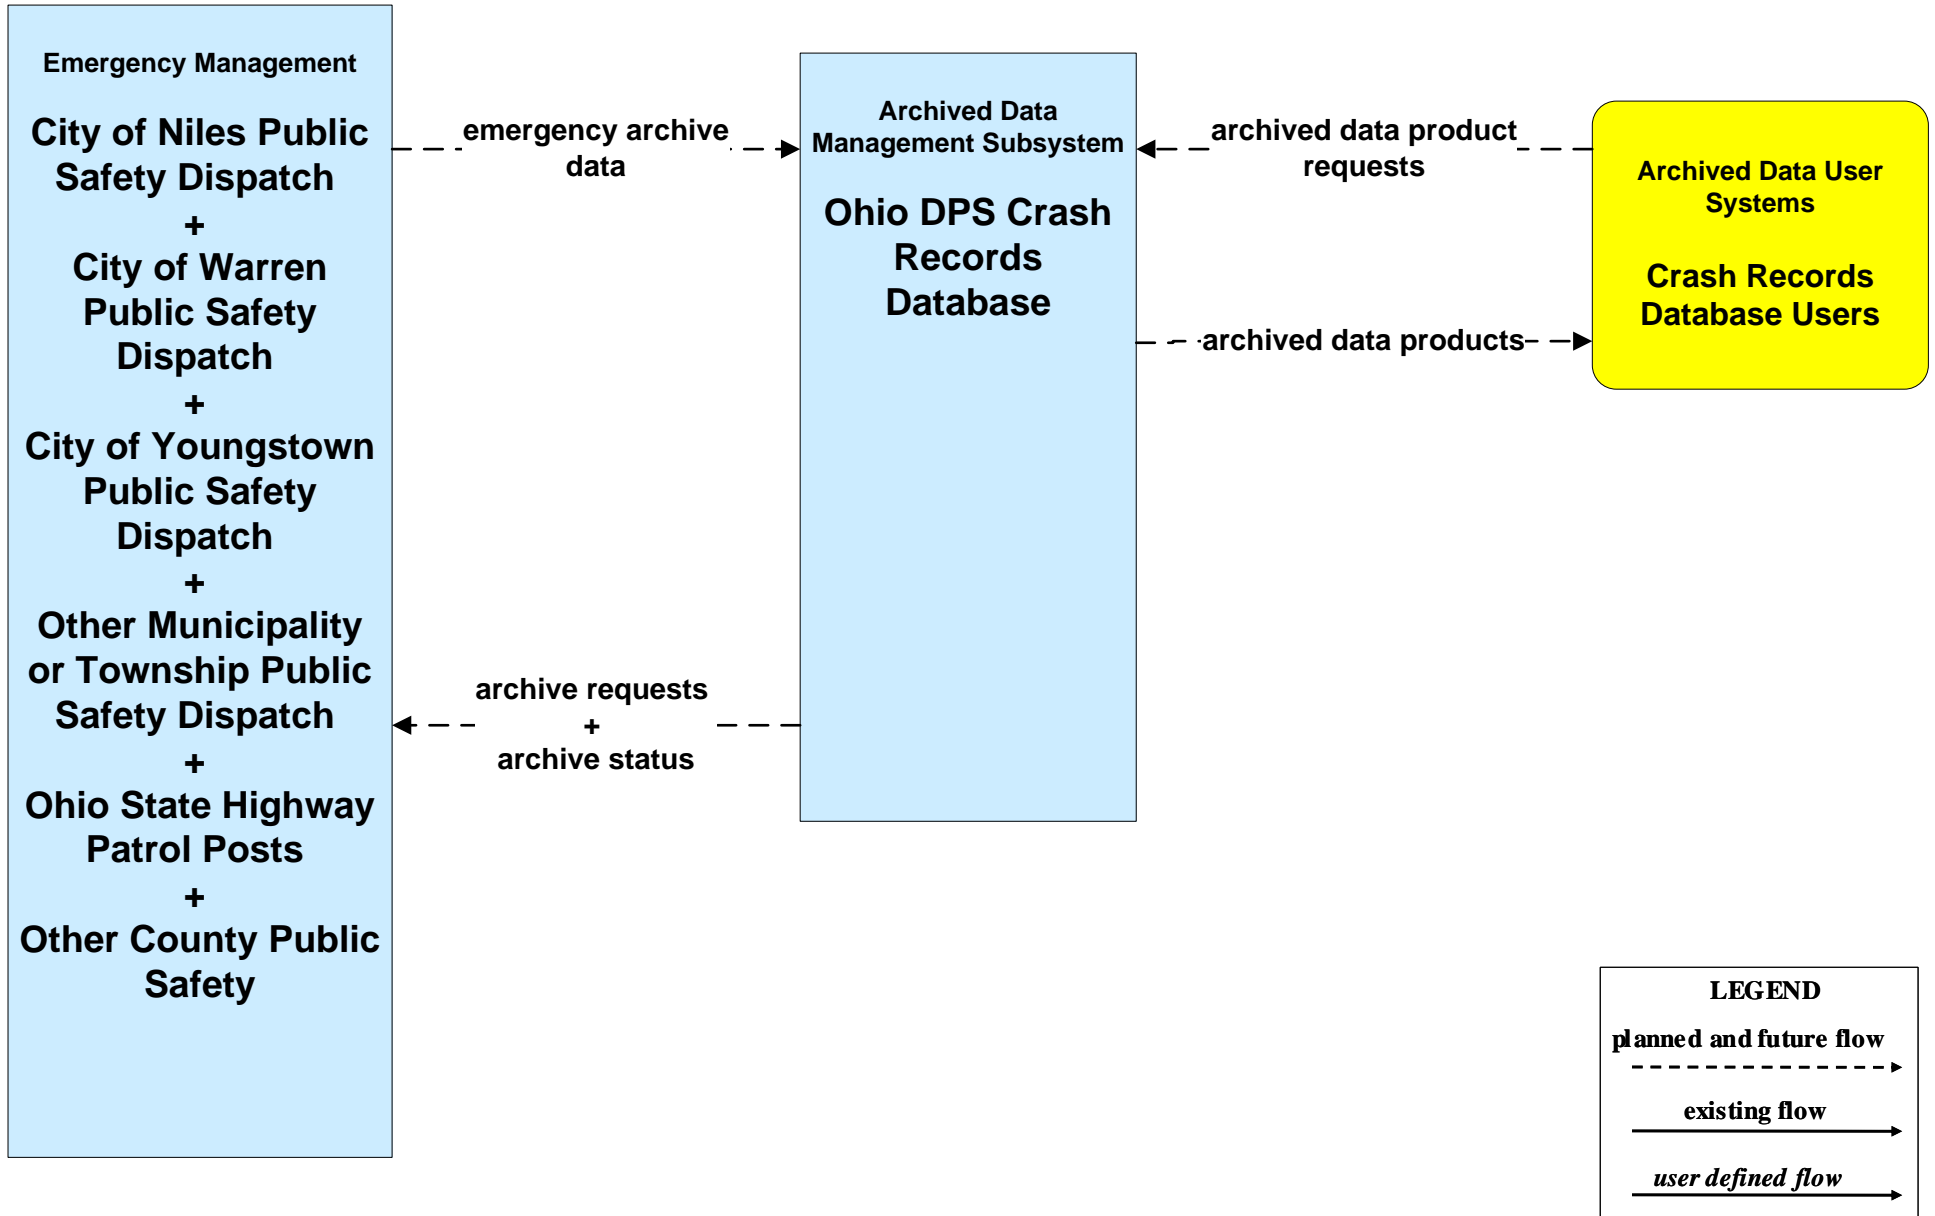

**AD1 - ITS Data Mart
Ohio DPS Crash Records Database**

APTS05 - Transit Security WRTA

**APTS05 - Transit Security
WRTA- SST**

Transit emergency data includes video from buses or security equipment. Possibly forward to emergency responders

ATMS08 - Incident Management City of Niles Traffic

ATMS08 - Incident Management

City of Niles/ Warren Maintenance Dispatch

ATMS08 - Incident Management Trumbull County Maintenance

ATMS08 - Incident Management
City of Youngstown / City of Niles / City of Youngstown

**EM01 - Emergency Response Coordination
Municipal Public Safety Dispatch**

**EM01 - Emergency Response Coordination
Trumbull County 9-1-1 Center**

**EM01 - Emergency Response Coordination
Trumbull County Emergency Management**

Emergency Management
**Trumbull County
Emergency
Management Center**

Emergency Management
**City of Niles Public Safety
Dispatch
+
City of Warren Public Safety
Dispatch
+
Mahoning County
Emergency Management
+
Ohio State Highway Patrol
Posts
+
Ohio Statewide EOC
+
Other Municipality or
Township EOC
+
Other Municipality or
Township Public Safety
Dispatch
+
Trumbull County 9-1-1
Center
+
Youngstown-Warren Air
Reserve Station**