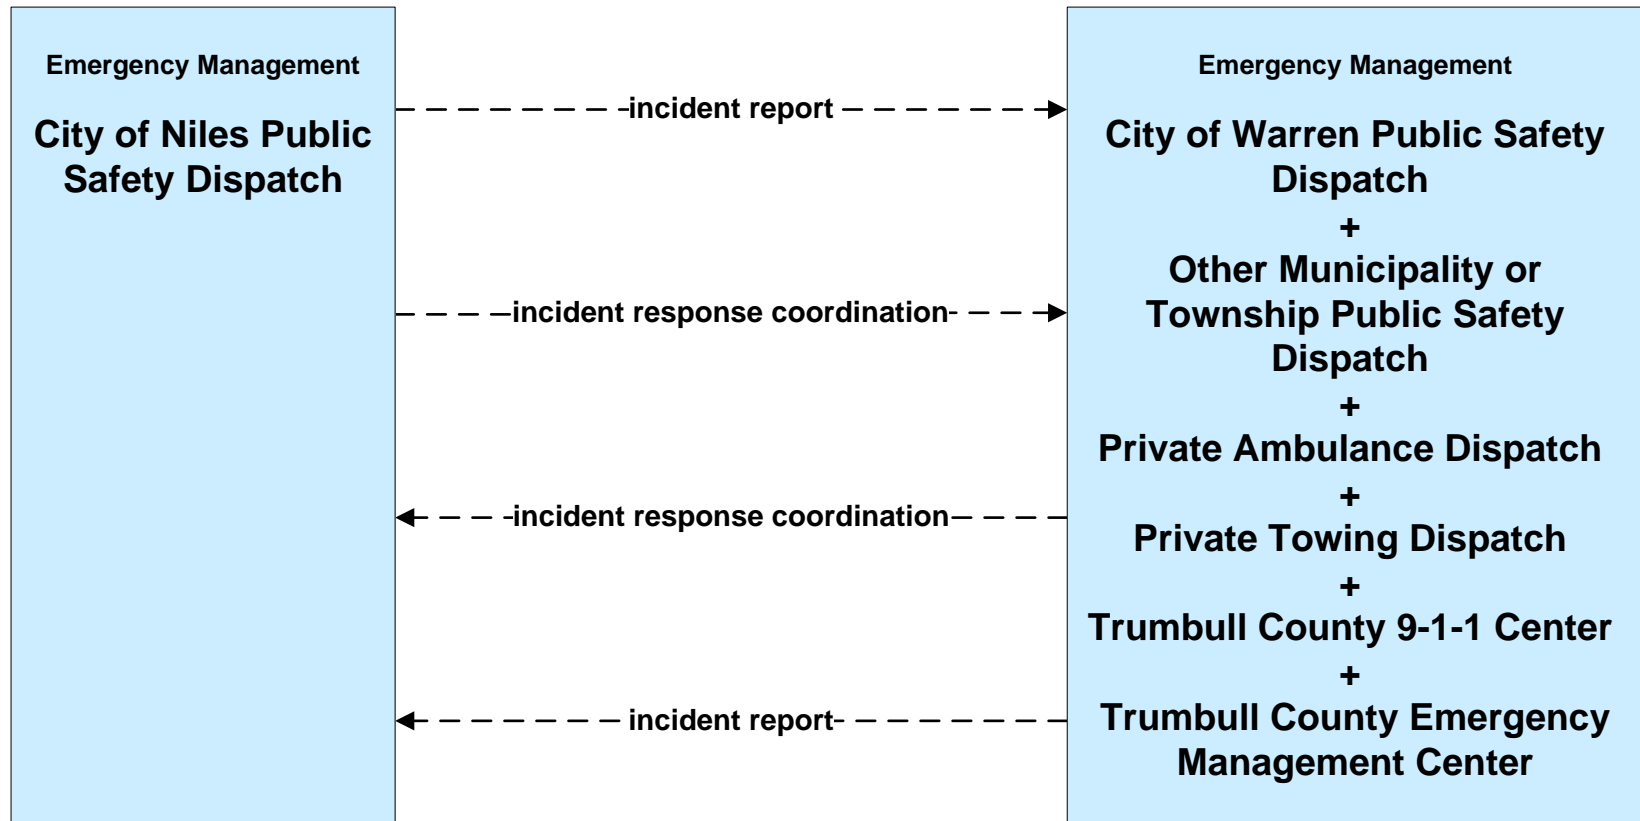

**EM01 - Emergency Response Coordination
City of Niles Public Safety**