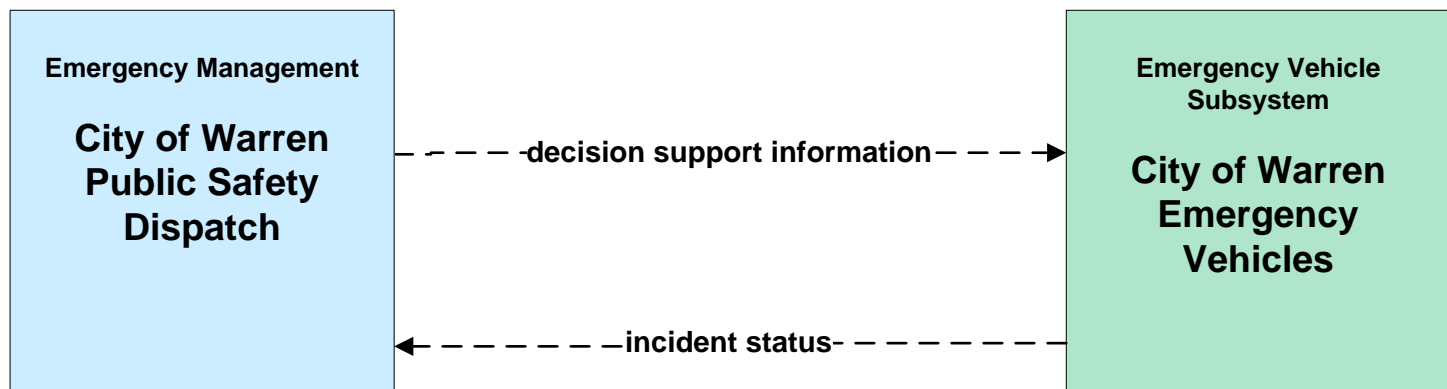

incident response status

**APTS05 - Transit Security
WRTA- EasyGo**

APTS05 - Transit Security NiTTS

**ATMS06 - Traffic Information Dissemination
City of Niles**

**ATMS08 - Incident Management
ODOT District 4 Traffic**

ATMS08 - Incident Management City of Niles Traffic

ATMS08 - Incident Management

City of Niles/ Warren Maintenance Dispatch

ATMS08 - Incident Management Trumbull County Maintenance

ATMS08 - Incident Management
City of Youngstown / City of Niles / City of Youngstown