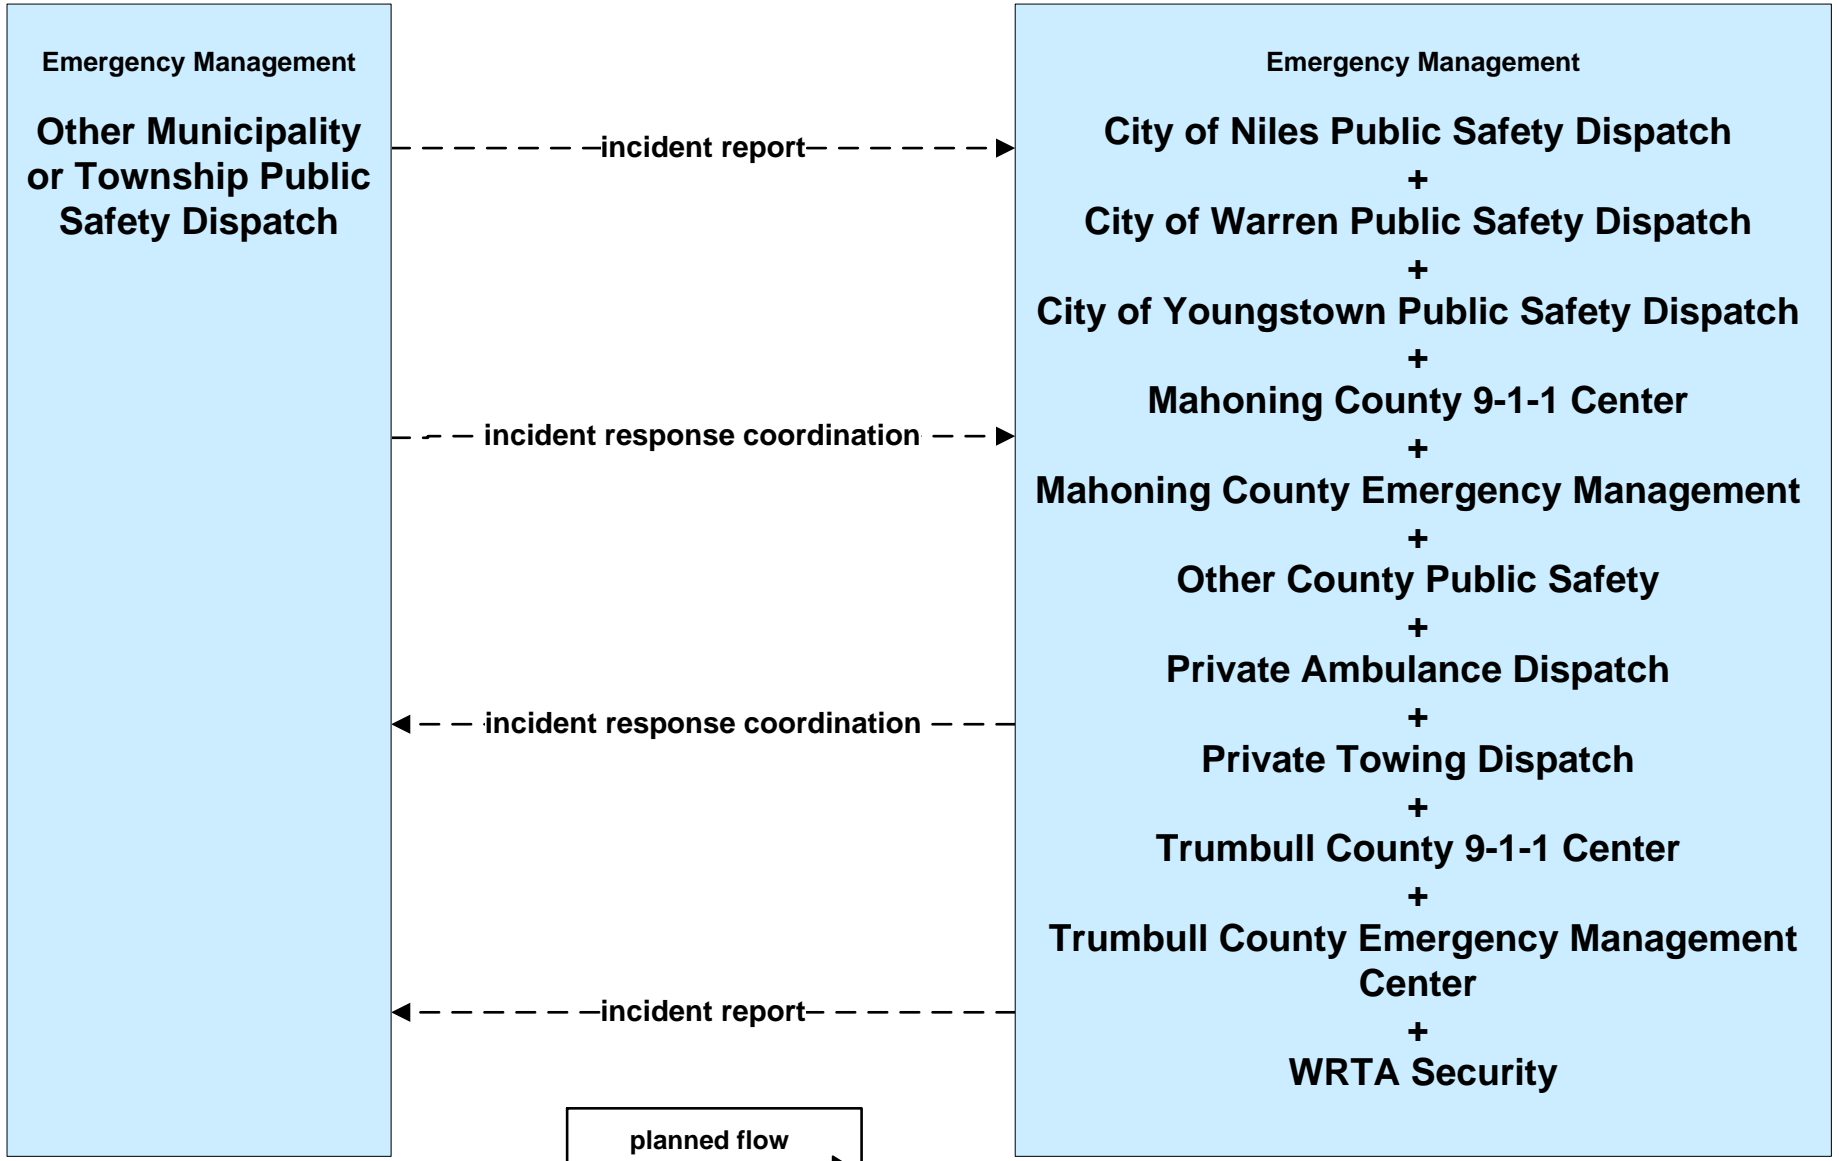

**EM01 - Emergency Response Coordination
Youngstown/Warren Regional Incident and Mutual Aid Network**

Emergency Management

City of Niles Public Safety Dispatch
+
City of Warren Public Safety Dispatch
+
City of Youngstown Public Safety Dispatch
+
Mahoning County 9-1-1 Center
+
Mahoning County Emergency Management
+
Ohio State Highway Patrol Posts
+
Other County Public Safety
+
Other Municipality or Township Public Safety Dispatch
+
Special Police Dispatch
+
Trumbull County 9-1-1 Center
+
Trumbull County Emergency Management Center
+
WRTA Security
+
Youngstown-Warren Air Reserve Station

Other EM

**Warren-Youngstown
Regional Incident and
Mutual Aid Network**

**EM01 - Emergency Response Coordination
City of Niles Public Safety**

**EM01 - Emergency Response Coordination
City of Warren Public Safety**

**EM01 - Emergency Response Coordination
Municipal Public Safety Dispatch**

**EM01 - Emergency Response Coordination
Trumbull County 9-1-1 Center**

**EM01 - Emergency Response Coordination
Trumbull County Emergency Management**