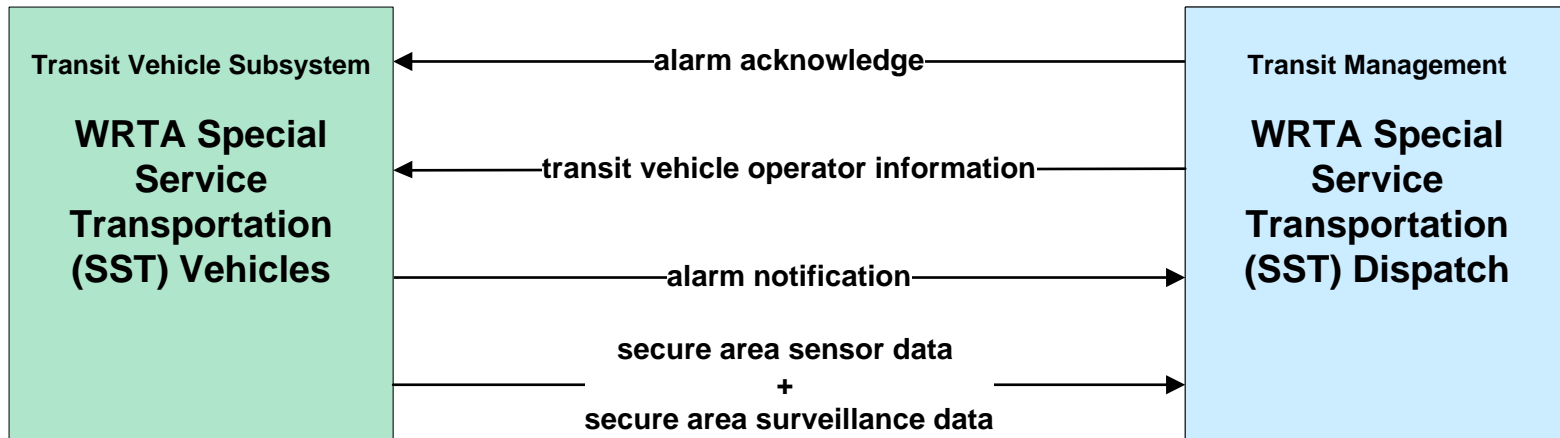

**AD1 - ITS Data Mart
Ohio DPS Crash Records Database**

APTS05 - Transit Security WRTA

**APTS05 - Transit Security
WRTA- SST**

Transit emergency data includes video from buses or security equipment. Possibly forward to emergency responders

incident response status

**APTS05 - Transit Security
WRTA- EasyGo**

APTS05 - Transit Security NiTTS

**ATMS06 - Traffic Information Dissemination
City of Niles**

**ATMS08 - Incident Management
ODOT District 4 Traffic**