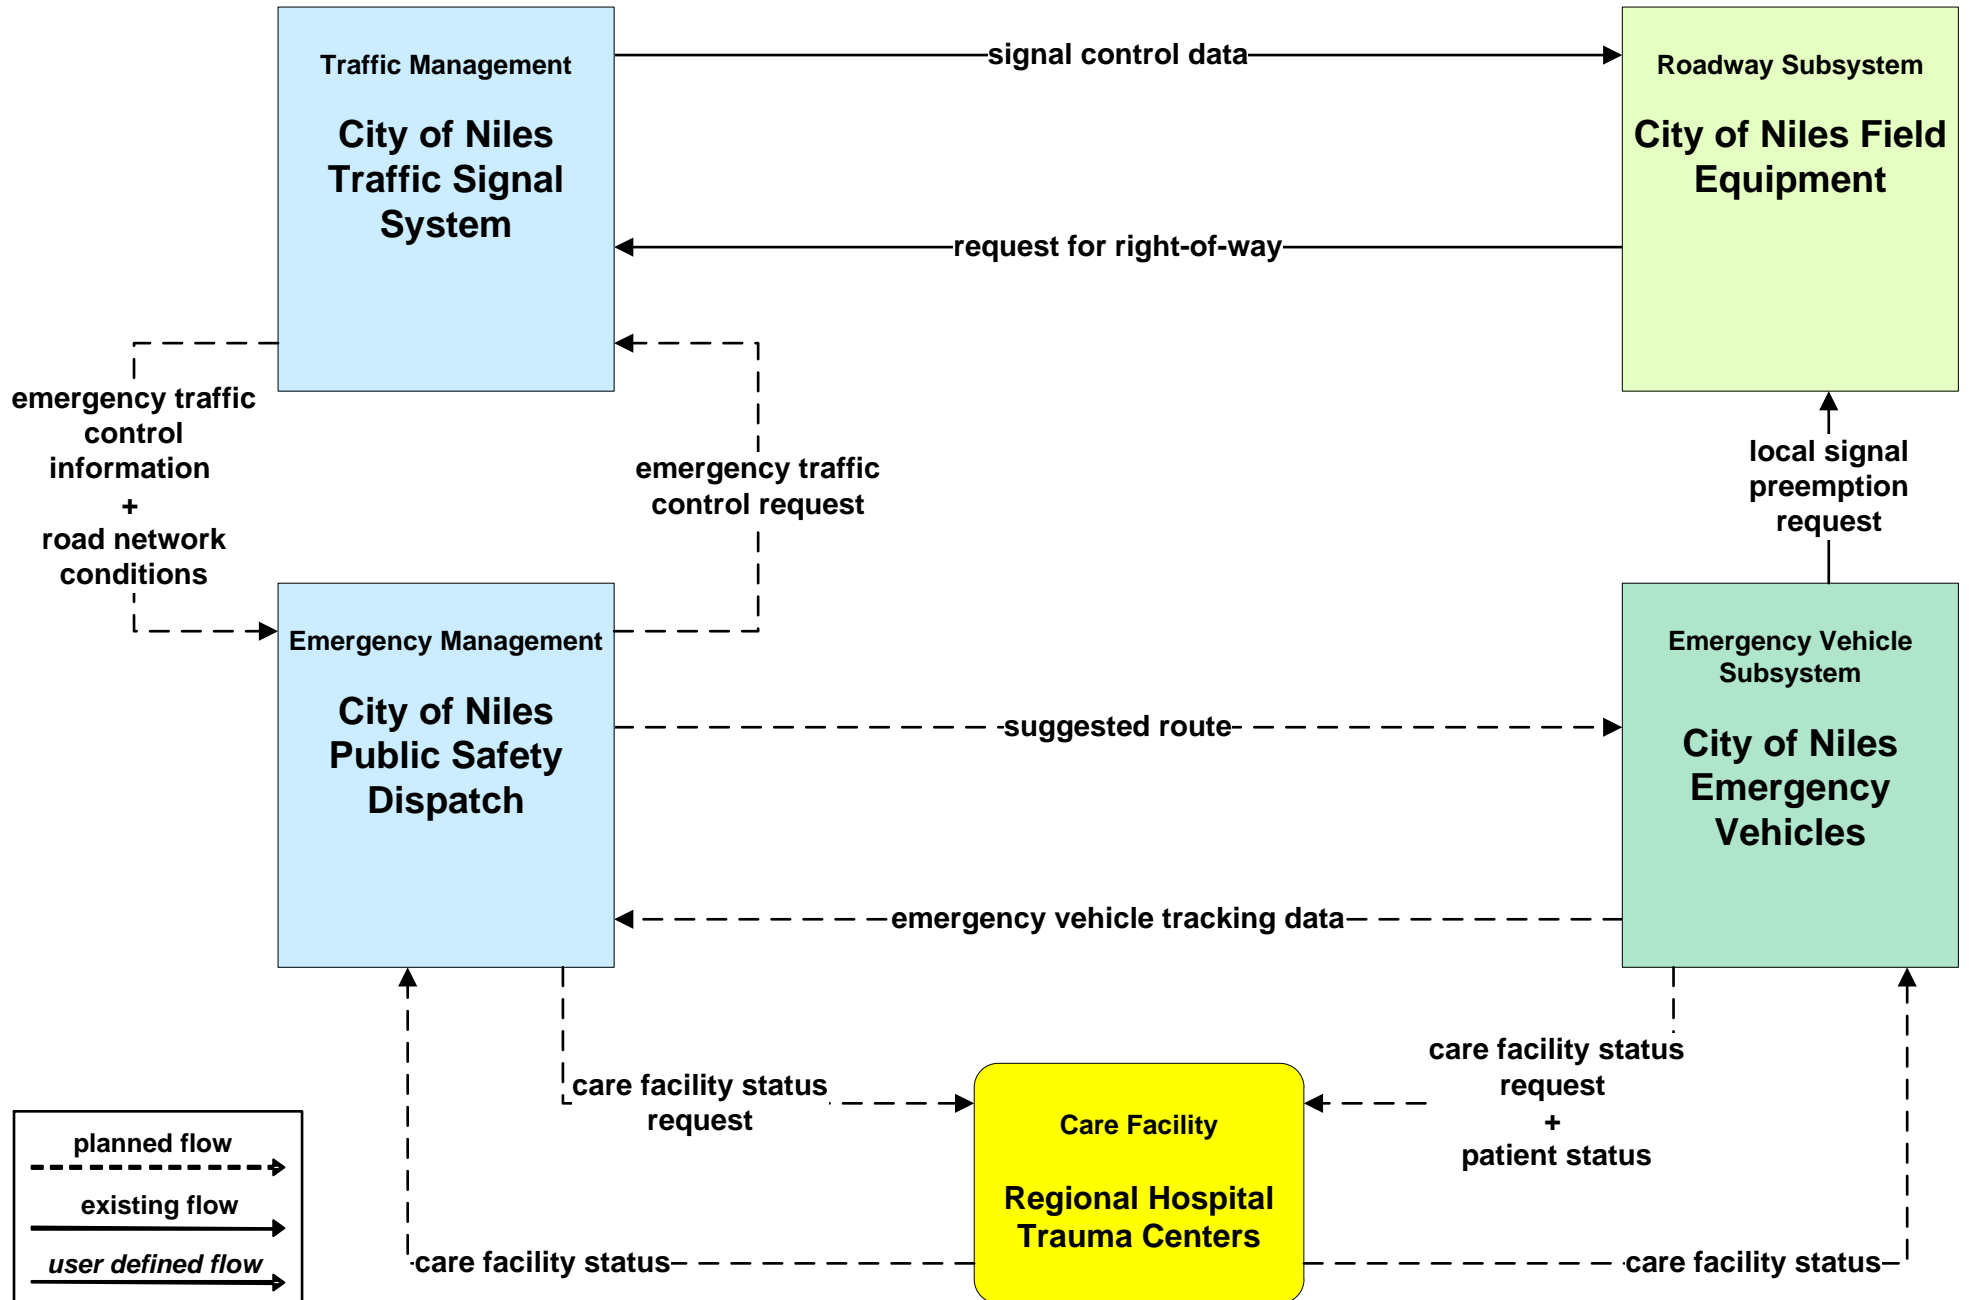

**EM01 - Emergency Response Coordination
Municipal Public Safety Dispatch**

**EM01 - Emergency Response Coordination
Trumbull County 9-1-1 Center**

**EM01 - Emergency Response Coordination
Trumbull County Emergency Management**

Emergency Management
**Trumbull County
Emergency
Management Center**

Emergency Management
**City of Niles Public Safety
Dispatch
+
City of Warren Public Safety
Dispatch
+
Mahoning County
Emergency Management
+
Ohio State Highway Patrol
Posts
+
Ohio Statewide EOC
+
Other Municipality or
Township EOC
+
Other Municipality or
Township Public Safety
Dispatch
+
Trumbull County 9-1-1
Center
+
Youngstown-Warren Air
Reserve Station**

EM01 - Emergency Call Taking and Dispatch Municipalities

EM02 - Emergency Routing City of Niles

EM08 - Disaster Response and Recovery Trumbull County EOC (1 of 2)

EM09 - Evacuation and Reentry Management Trumbull County EOC