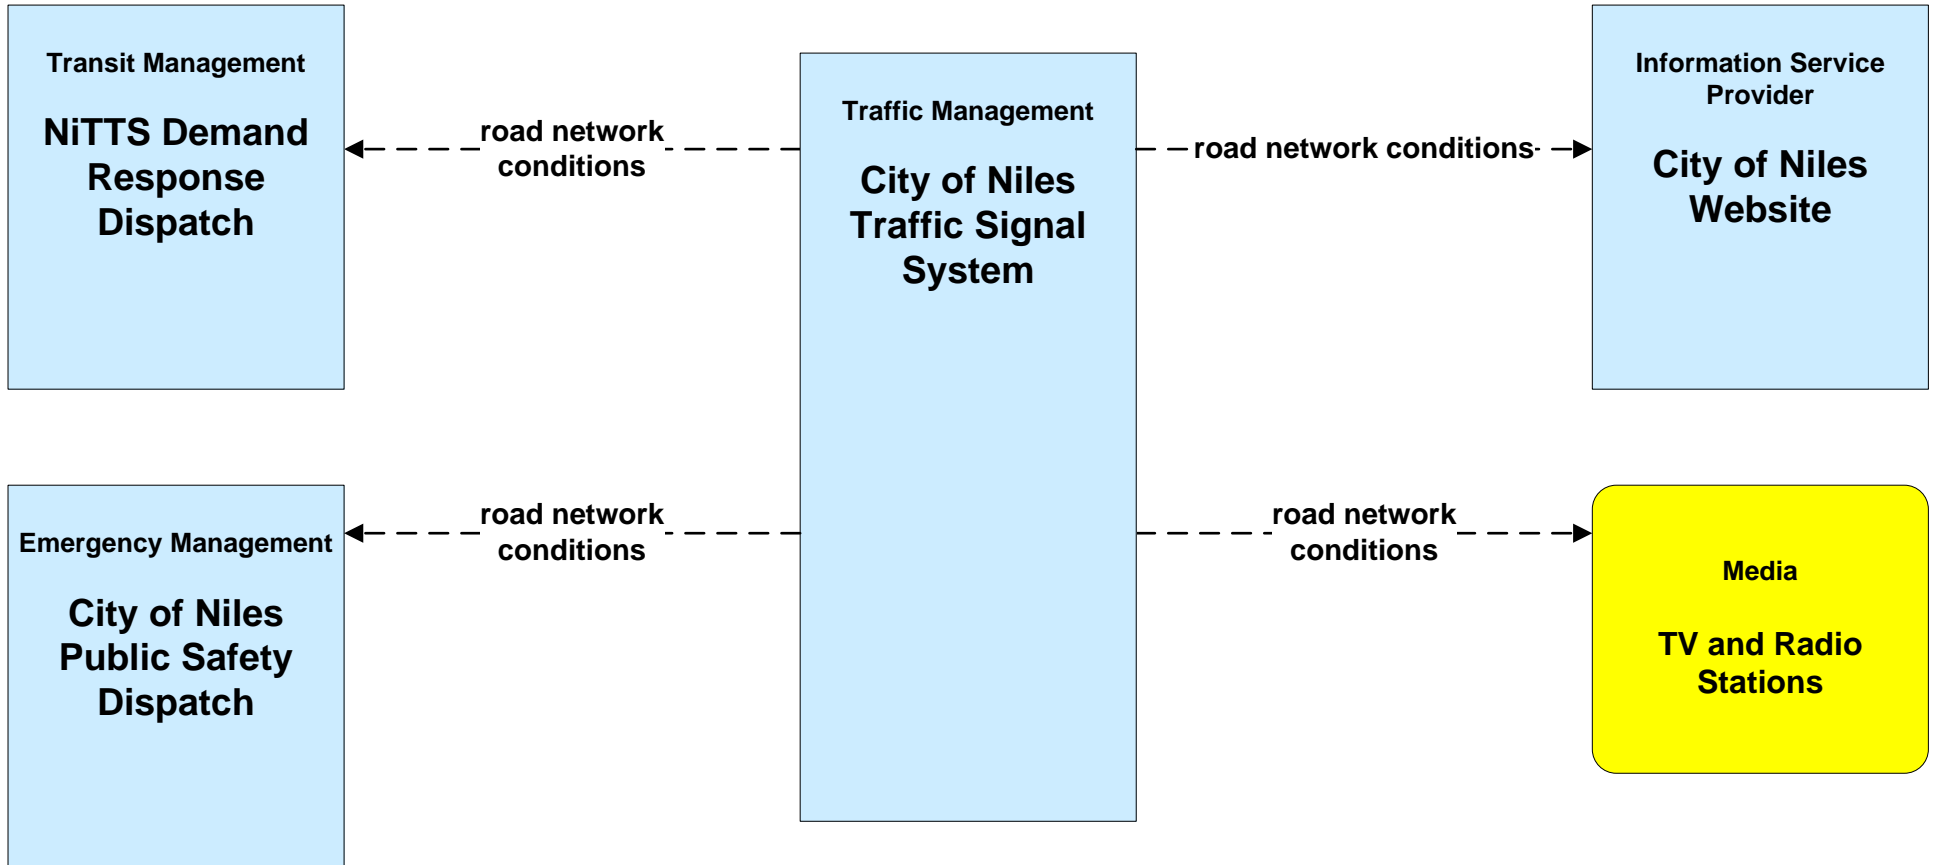

**AD1 - ITS Data Mart
Ohio DPS Crash Records Database**

APTS05 - Transit Security WRTA

**APTS05 - Transit Security
WRTA- SST**

Transit emergency data includes video from buses or security equipment. Possibly forward to emergency responders

incident response status

**APTS05 - Transit Security
WRTA- EasyGo**

APTS05 - Transit Security NiTTS

**ATMS06 - Traffic Information Dissemination
City of Niles**

**ATMS08 - Incident Management
ODOT District 4 Traffic**

ATMS08 - Incident Management City of Niles Traffic

ATMS08 - Incident Management

City of Niles/ Warren Maintenance Dispatch

ATMS08 - Incident Management Trumbull County Maintenance

ATMS08 - Incident Management
City of Youngstown / City of Niles / City of Youngstown

**EM01 - Emergency Response Coordination
Youngstown/Warren Regional Incident and Mutual Aid Network**

Emergency Management

City of Niles Public Safety Dispatch
+
City of Warren Public Safety Dispatch
+
City of Youngstown Public Safety Dispatch
+
Mahoning County 9-1-1 Center
+
Mahoning County Emergency Management
+
Ohio State Highway Patrol Posts
+
Other County Public Safety
+
Other Municipality or Township Public Safety Dispatch
+
Special Police Dispatch
+
Trumbull County 9-1-1 Center
+
Trumbull County Emergency Management Center
+
WRTA Security
+
Youngstown-Warren Air Reserve Station