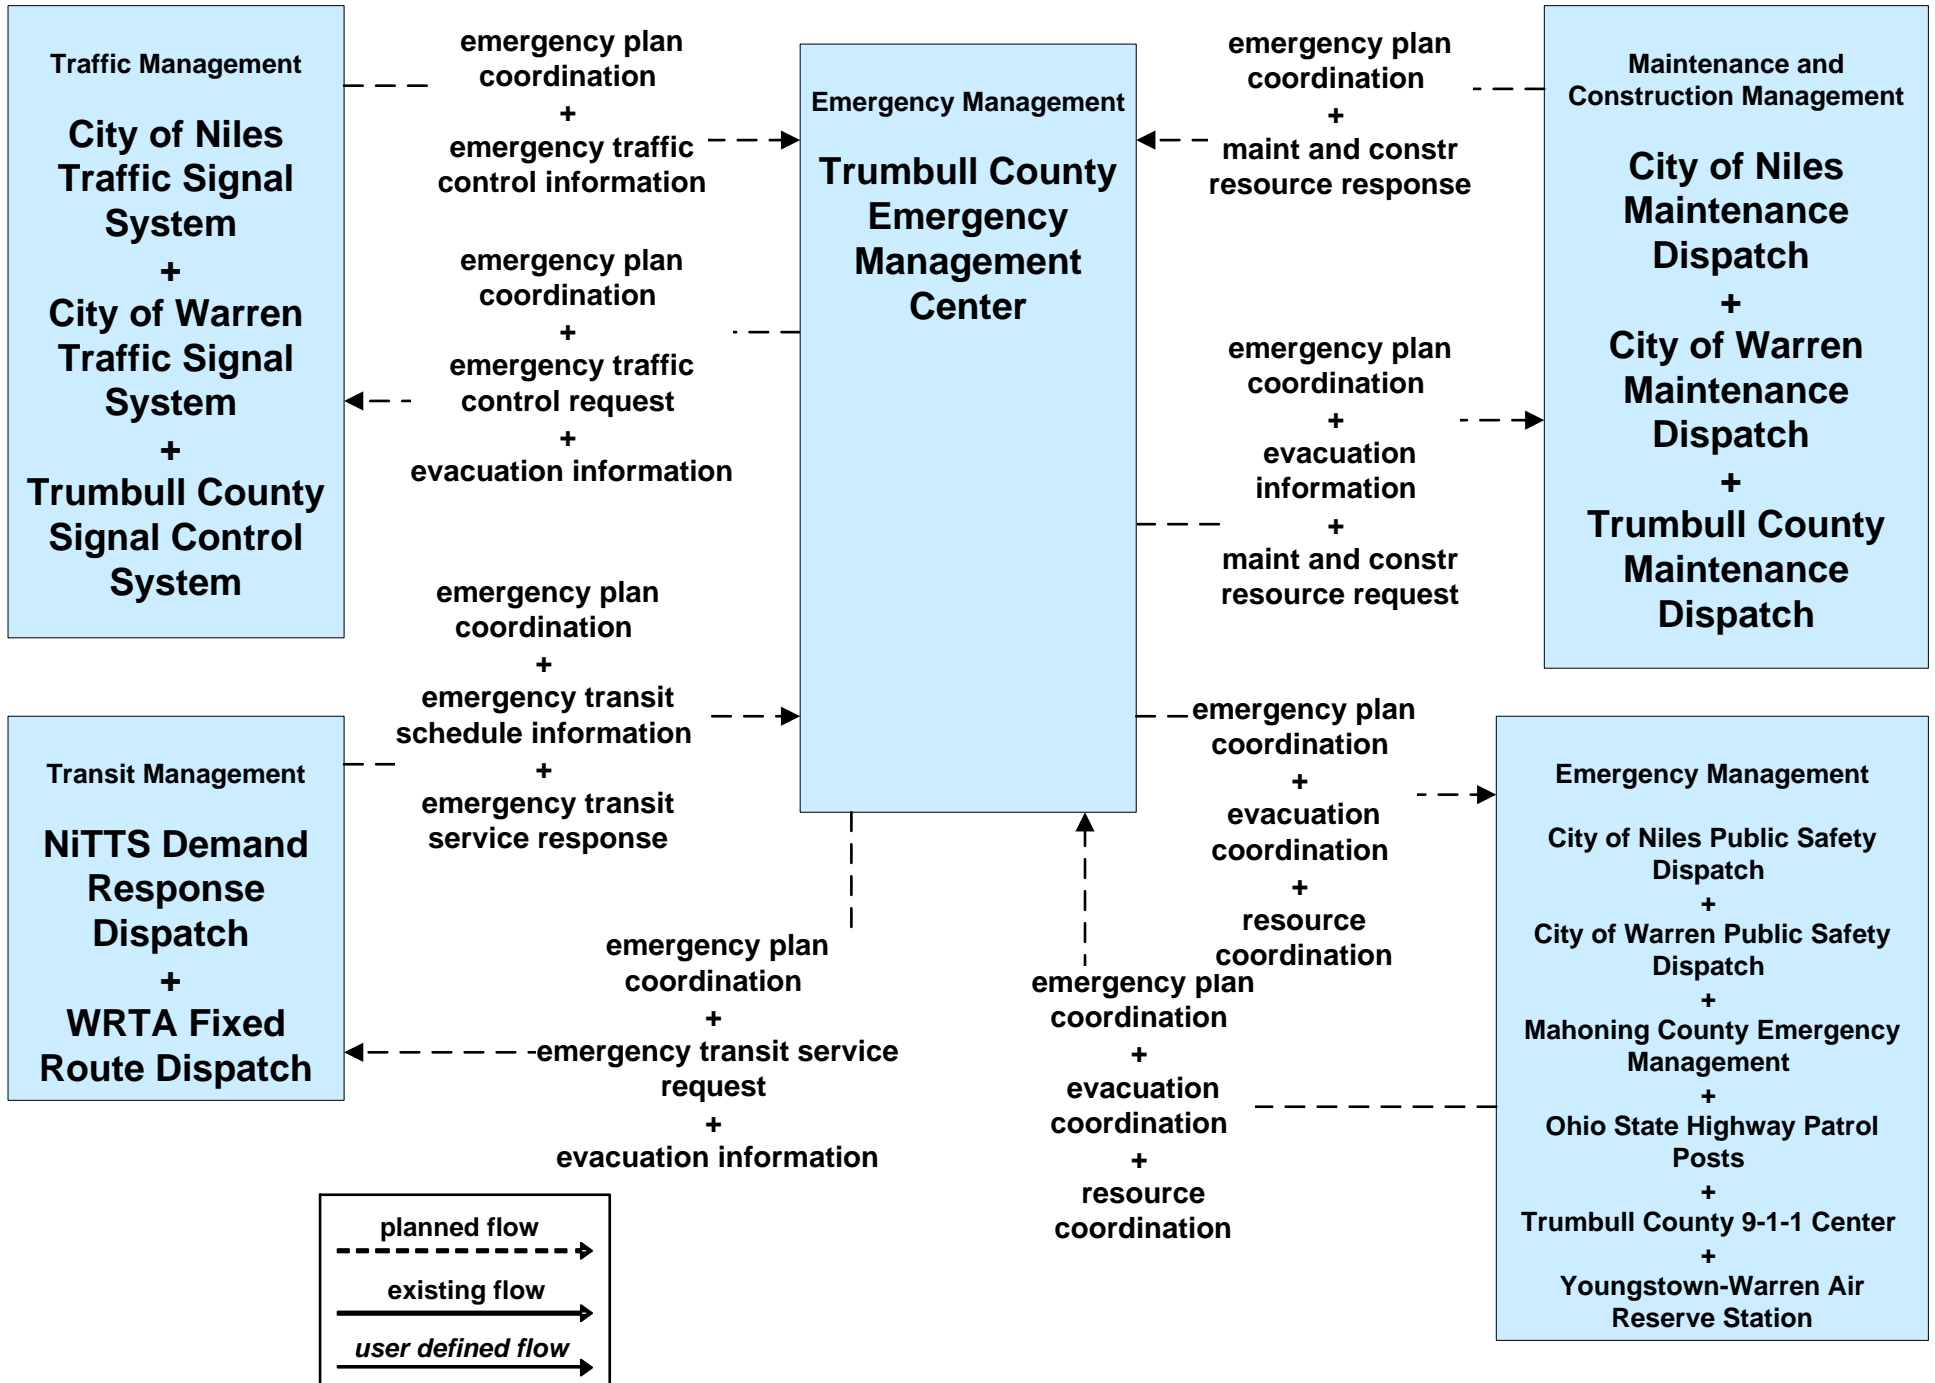

**AD1 - ITS Data Mart
Ohio DPS Crash Records Database**

APTS05 - Transit Security WRTA

**APTS05 - Transit Security
WRTA- SST**

Transit emergency data includes video from buses or security equipment. Possibly forward to emergency responders

ATMS08 - Incident Management City of Niles Traffic

ATMS08 - Incident Management

City of Niles/ Warren Maintenance Dispatch

ATMS08 - Incident Management Trumbull County Maintenance

ATMS08 - Incident Management
City of Youngstown / City of Niles / City of Youngstown

EM01 - Emergency Call Taking and Dispatch Municipalities

EM02 - Emergency Routing City of Niles

EM08 - Disaster Response and Recovery Trumbull County EOC (1 of 2)

EM09 - Evacuation and Reentry Management Trumbull County EOC