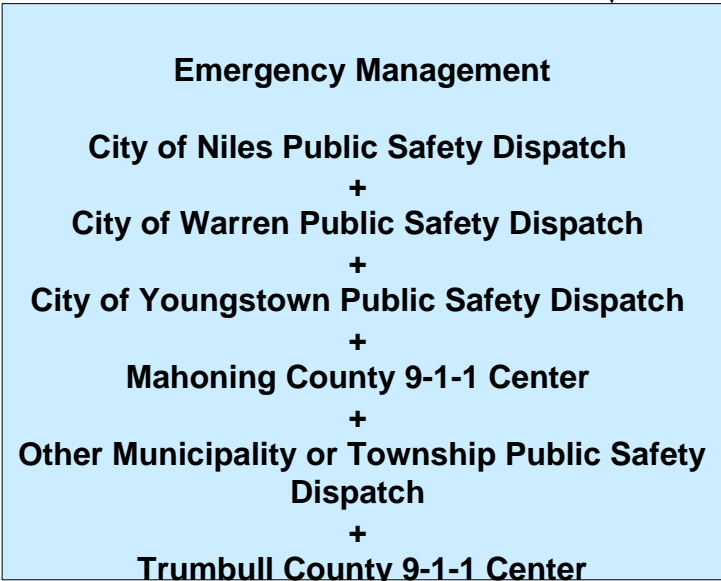

**AD1 - ITS Data Mart
Ohio DPS Crash Records Database**

APTS05 - Transit Security WRTA

**APTS05 - Transit Security
WRTA- SST**

Transit emergency data includes video from buses or security equipment. Possibly forward to emergency responders

incident response status

**APTS05 - Transit Security
WRTA- EasyGo**

APTS05 - Transit Security NiTTS

**ATMS06 - Traffic Information Dissemination
City of Niles**

**ATMS08 - Incident Management
ODOT District 4 Traffic**