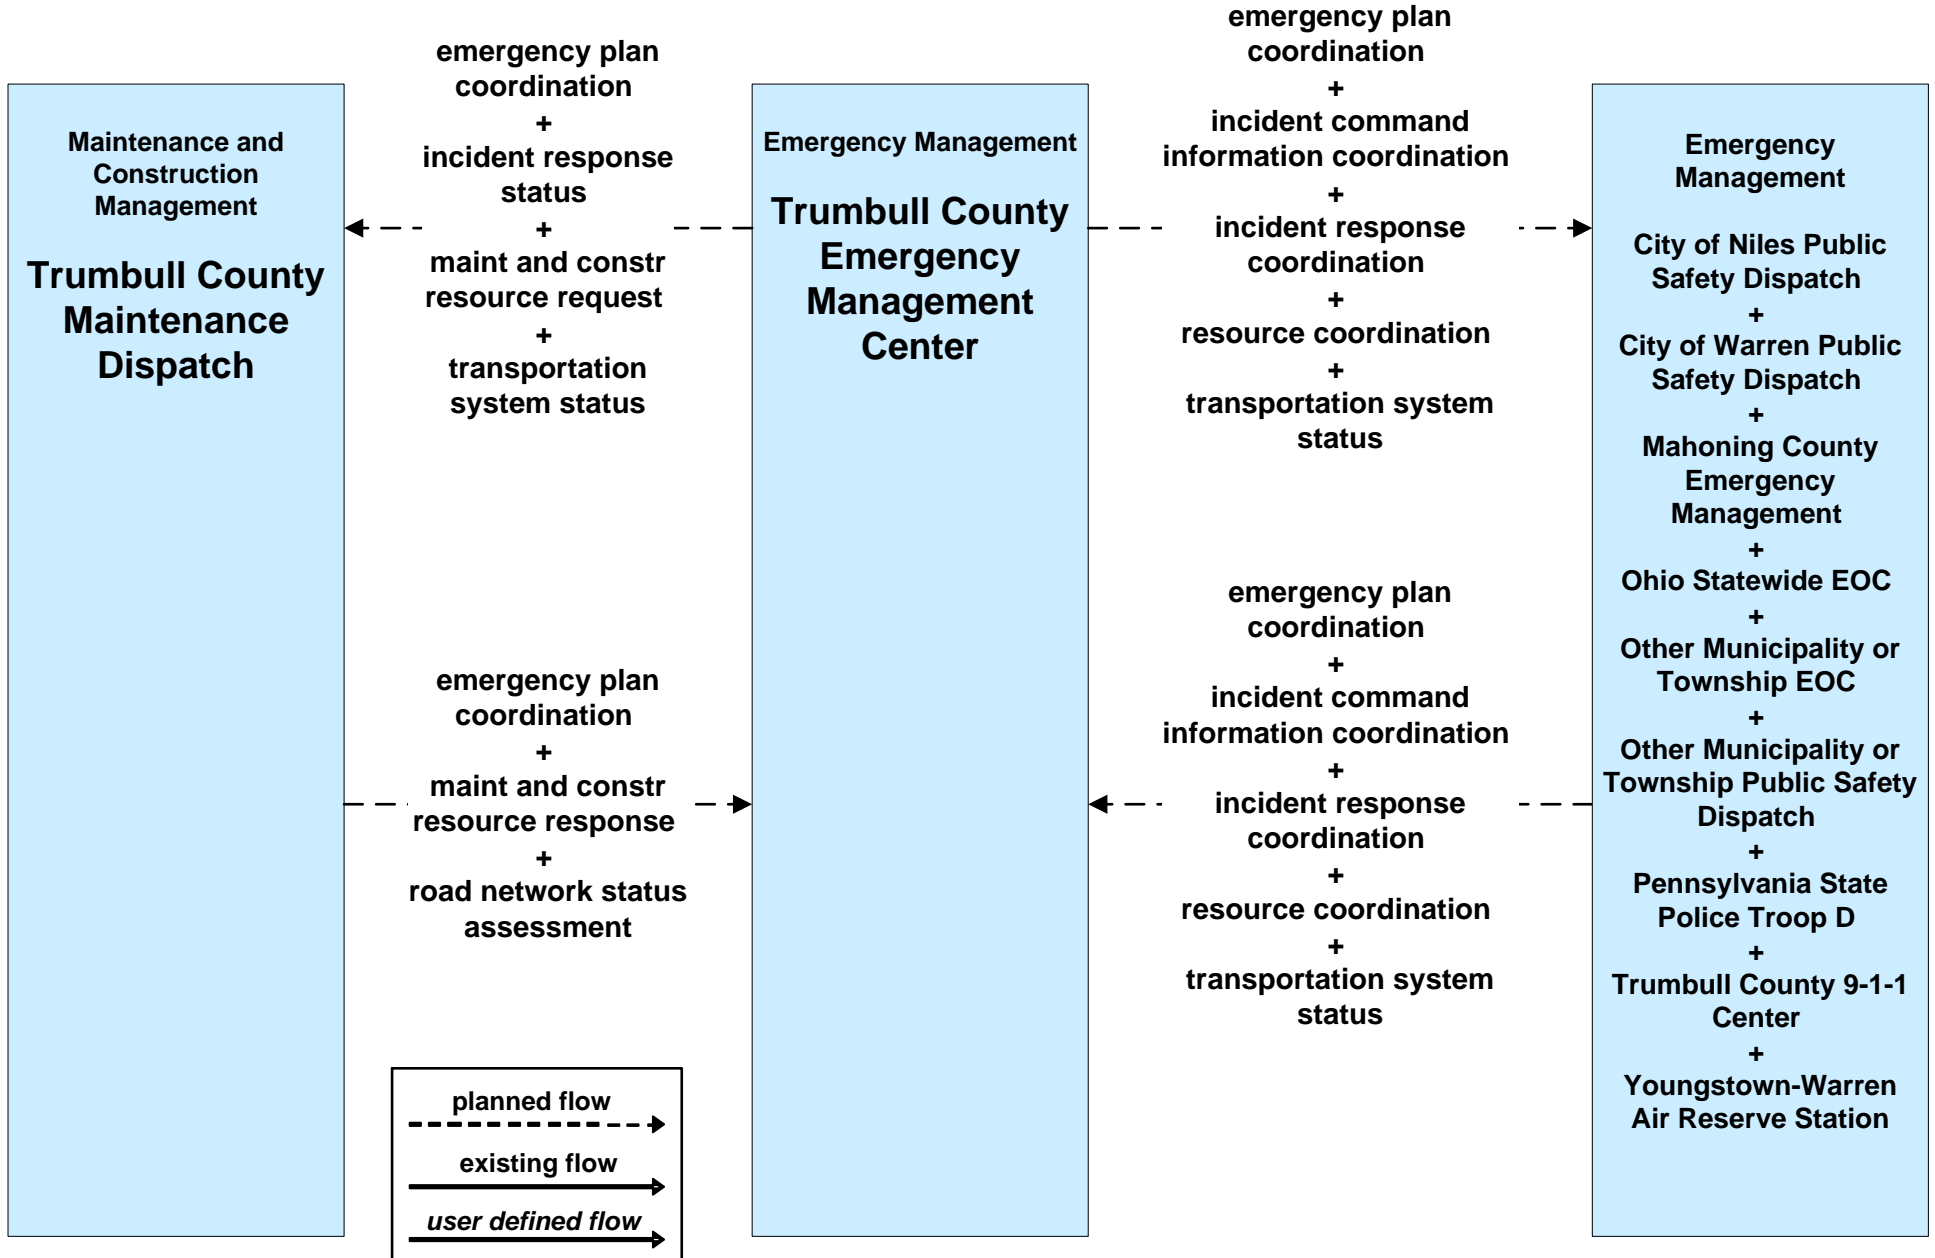

**AD1 - ITS Data Mart
Ohio DPS Crash Records Database**

APTS05 - Transit Security WRTA

**APTS05 - Transit Security
WRTA- SST**

Transit emergency data includes video from buses or security equipment. Possibly forward to emergency responders

**EM01 - Emergency Response Coordination
Municipal Public Safety Dispatch**

**EM01 - Emergency Response Coordination
Trumbull County 9-1-1 Center**

**EM01 - Emergency Response Coordination
Trumbull County Emergency Management**

Emergency Management
**Trumbull County
Emergency
Management Center**

Emergency Management
**City of Niles Public Safety
Dispatch
+
City of Warren Public Safety
Dispatch
+
Mahoning County
Emergency Management
+
Ohio State Highway Patrol
Posts
+
Ohio Statewide EOC
+
Other Municipality or
Township EOC
+
Other Municipality or
Township Public Safety
Dispatch
+
Trumbull County 9-1-1
Center
+
Youngstown-Warren Air
Reserve Station**

EM01 - Emergency Call Taking and Dispatch Municipalities

EM02 - Emergency Routing City of Niles

EM08 - Disaster Response and Recovery Trumbull County EOC (1 of 2)

EM09 - Evacuation and Reentry Management Trumbull County EOC