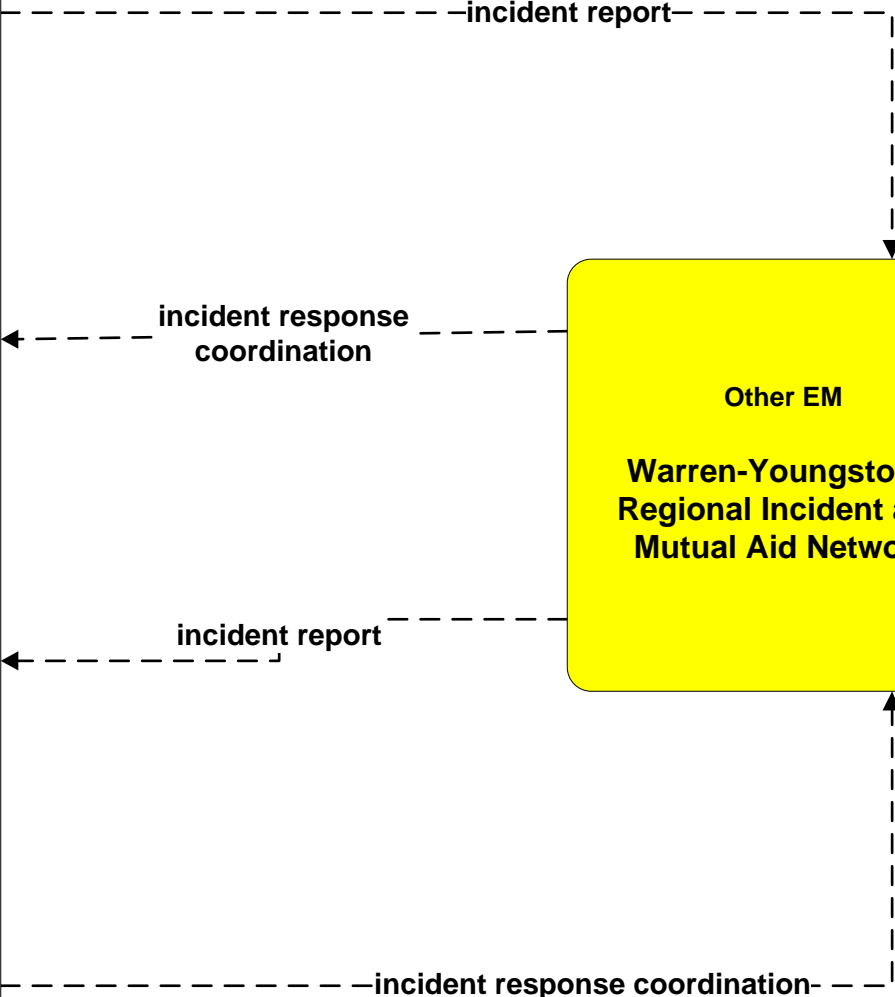

**EM01 - Emergency Response Coordination
Youngstown/Warren Regional Incident and Mutual Aid Network**

Emergency Management

City of Niles Public Safety Dispatch
+
City of Warren Public Safety Dispatch
+
City of Youngstown Public Safety Dispatch
+
Mahoning County 9-1-1 Center
+
Mahoning County Emergency Management
+
Ohio State Highway Patrol Posts
+
Other County Public Safety
+
Other Municipality or Township Public Safety Dispatch
+
Special Police Dispatch
+
Trumbull County 9-1-1 Center
+
Trumbull County Emergency Management Center
+
WRTA Security
+
Youngstown-Warren Air Reserve Station

Other EM

**Warren-Youngstown
Regional Incident and
Mutual Aid Network**