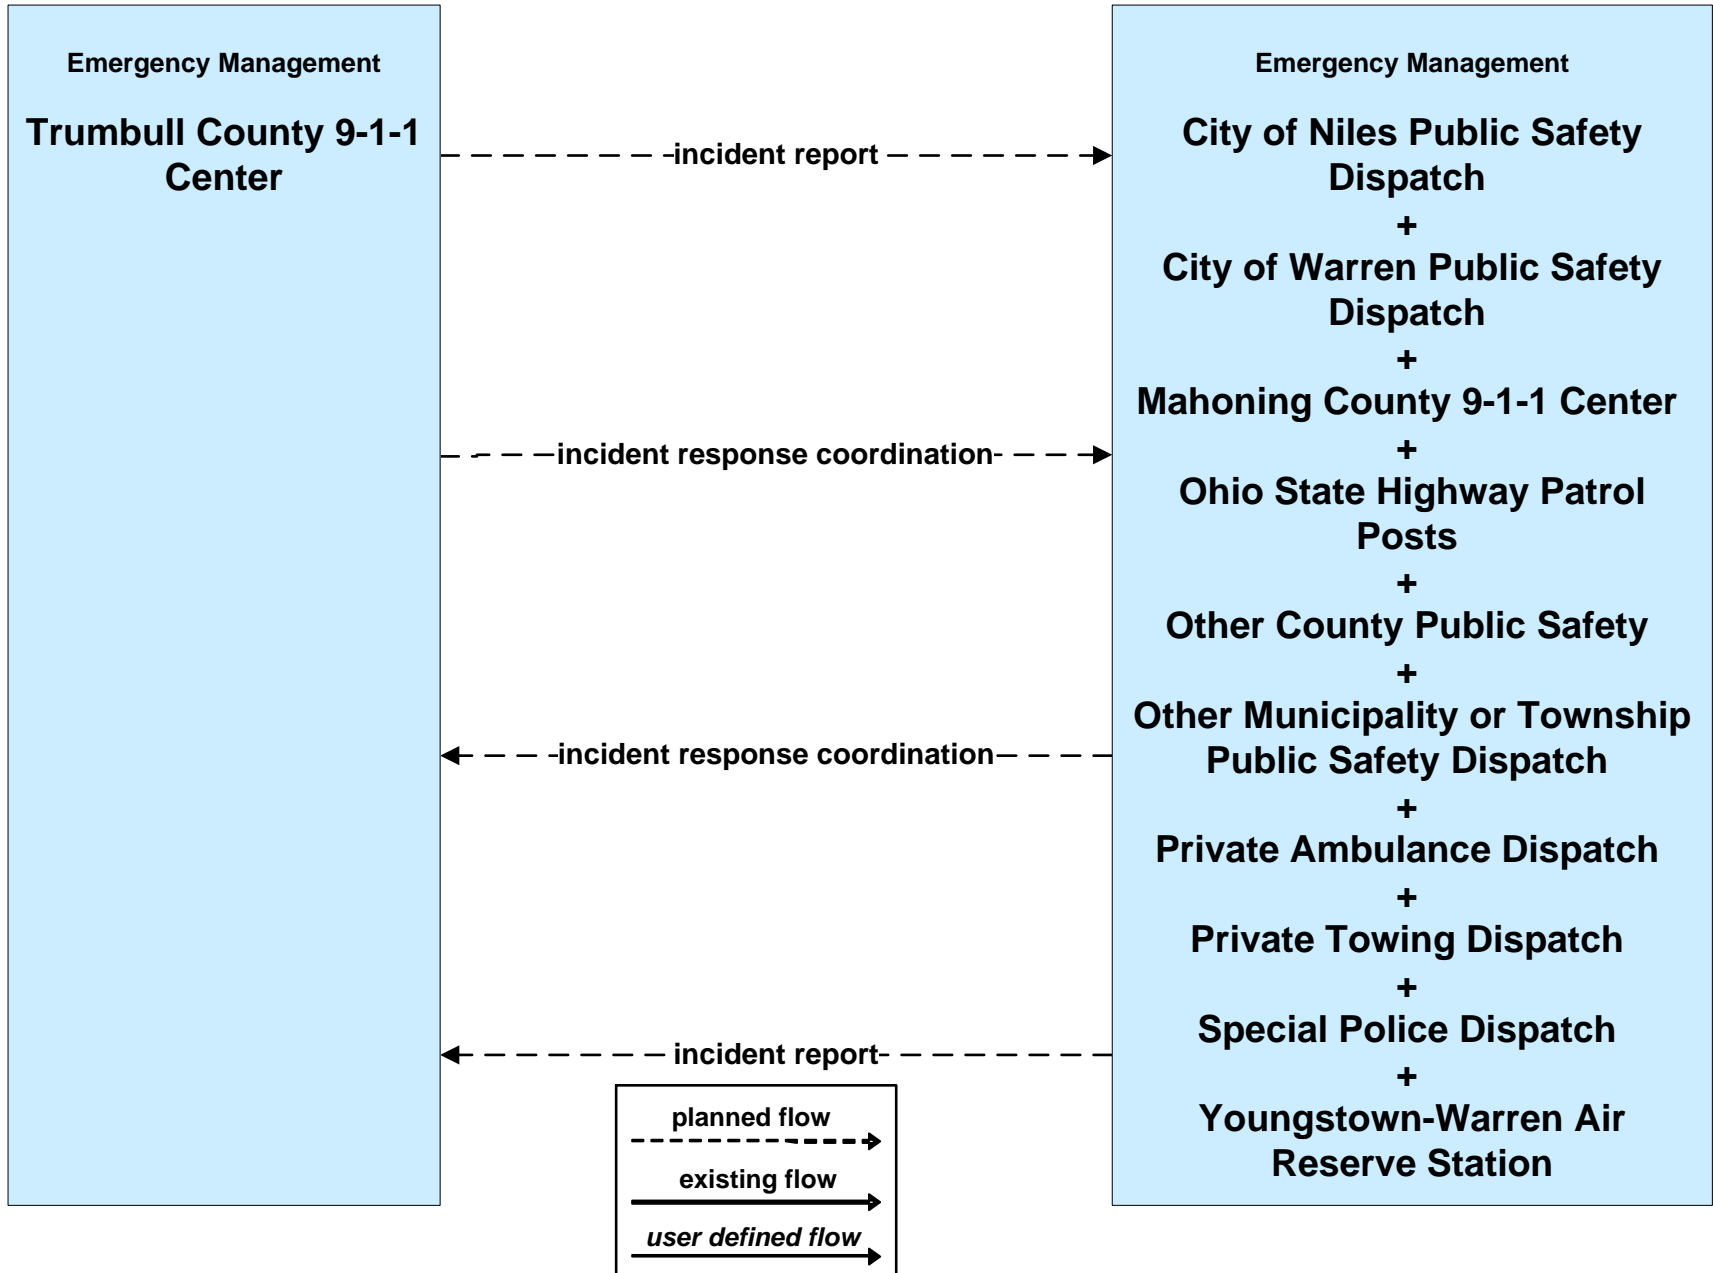

**AD1 - ITS Data Mart
Ohio DPS Crash Records Database**

APTS05 - Transit Security WRTA

**APTS05 - Transit Security
WRTA- SST**

Transit emergency data includes video from buses or security equipment. Possibly forward to emergency responders

**EM01 - Emergency Response Coordination
Youngstown/Warren Regional Incident and Mutual Aid Network**

Emergency Management

City of Niles Public Safety Dispatch
+
City of Warren Public Safety Dispatch
+
City of Youngstown Public Safety Dispatch
+
Mahoning County 9-1-1 Center
+
Mahoning County Emergency Management
+
Ohio State Highway Patrol Posts
+
Other County Public Safety
+
Other Municipality or Township Public Safety Dispatch
+
Special Police Dispatch
+
Trumbull County 9-1-1 Center
+
Trumbull County Emergency Management Center
+
WRTA Security
+
Youngstown-Warren Air Reserve Station

Other EM

**Warren-Youngstown
Regional Incident and
Mutual Aid Network**

**EM01 - Emergency Response Coordination
City of Niles Public Safety**

**EM01 - Emergency Response Coordination
City of Warren Public Safety**

**EM01 - Emergency Response Coordination
Municipal Public Safety Dispatch**

**EM01 - Emergency Response Coordination
Trumbull County 9-1-1 Center**

**EM01 - Emergency Response Coordination
Trumbull County Emergency Management**