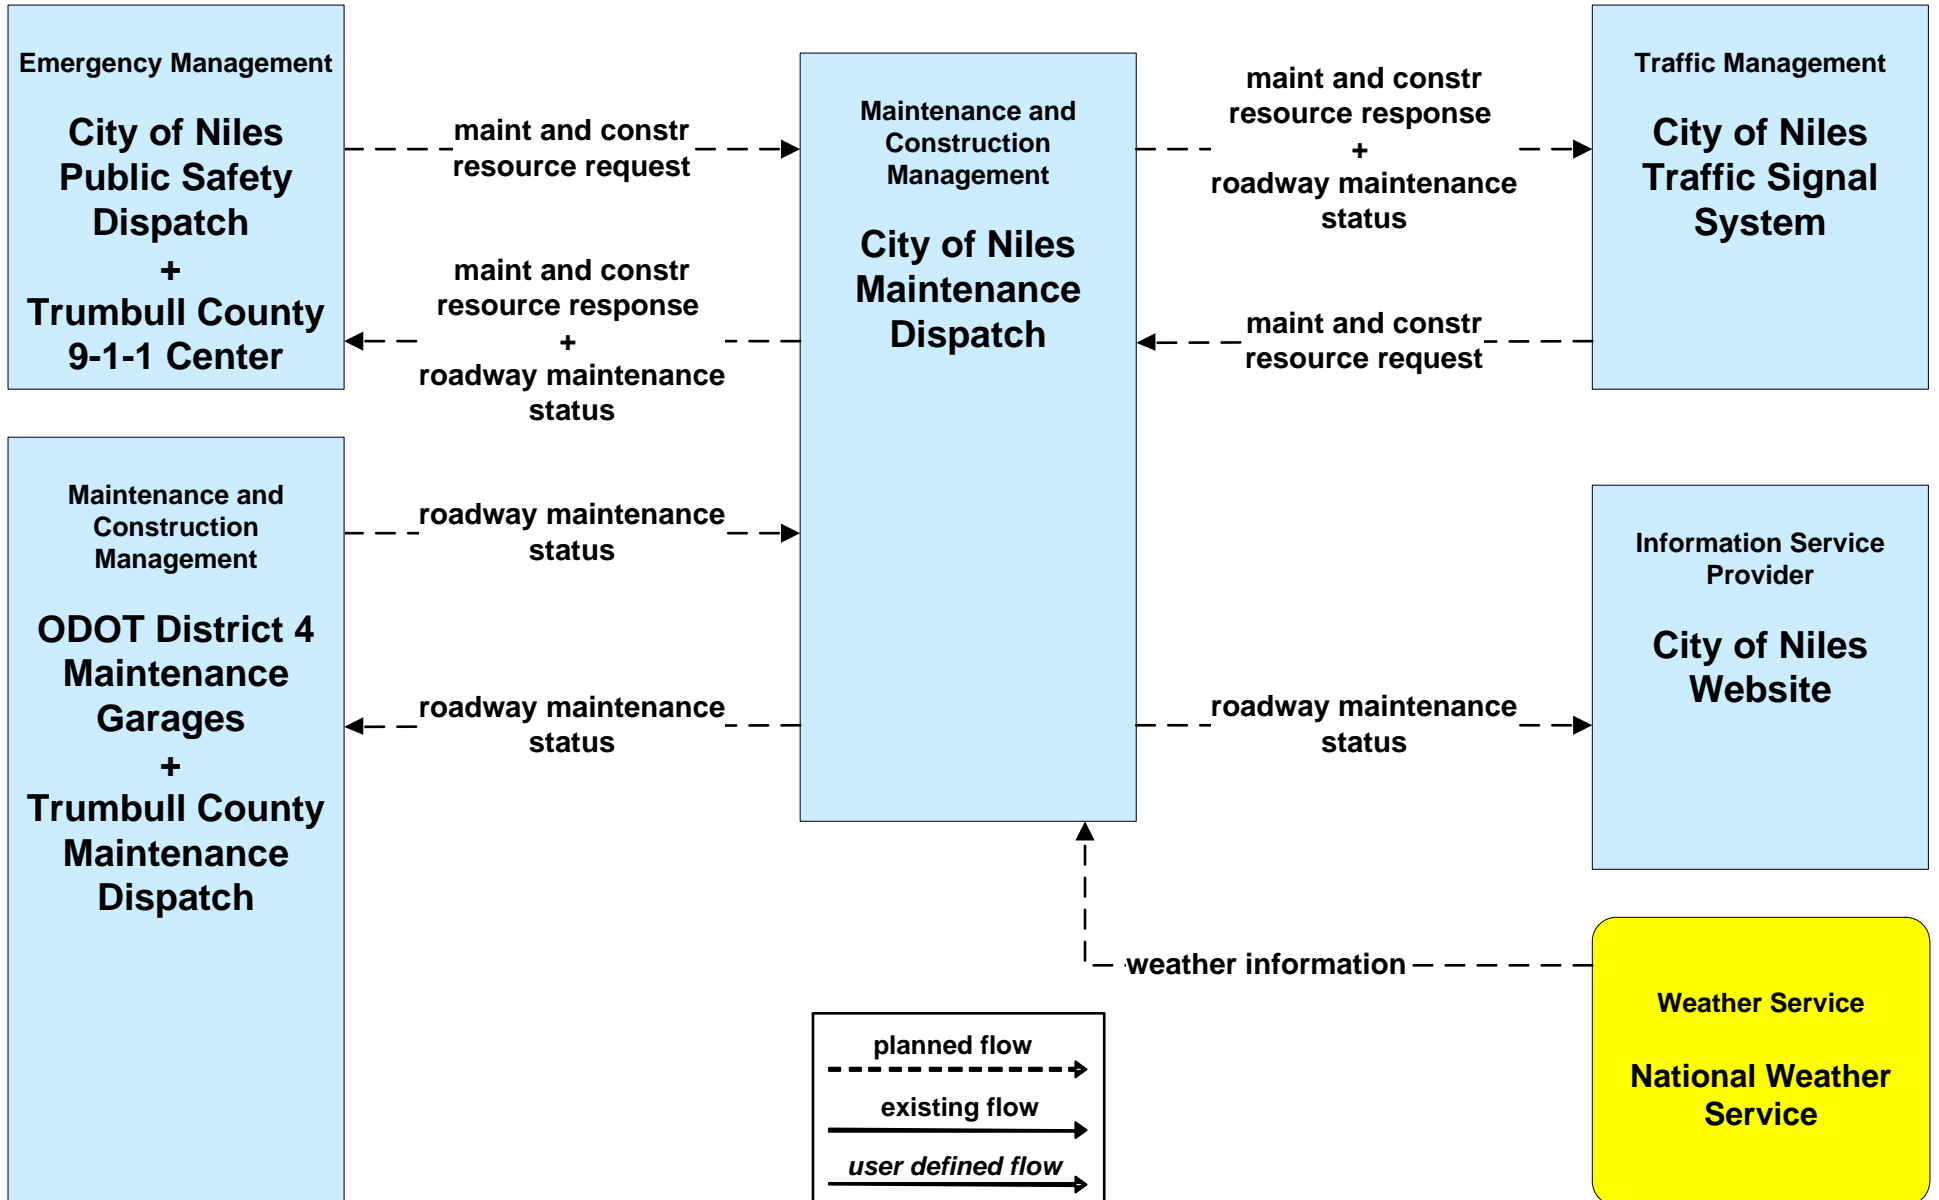

**MC06 - Winter Maintenance
City of Niles**