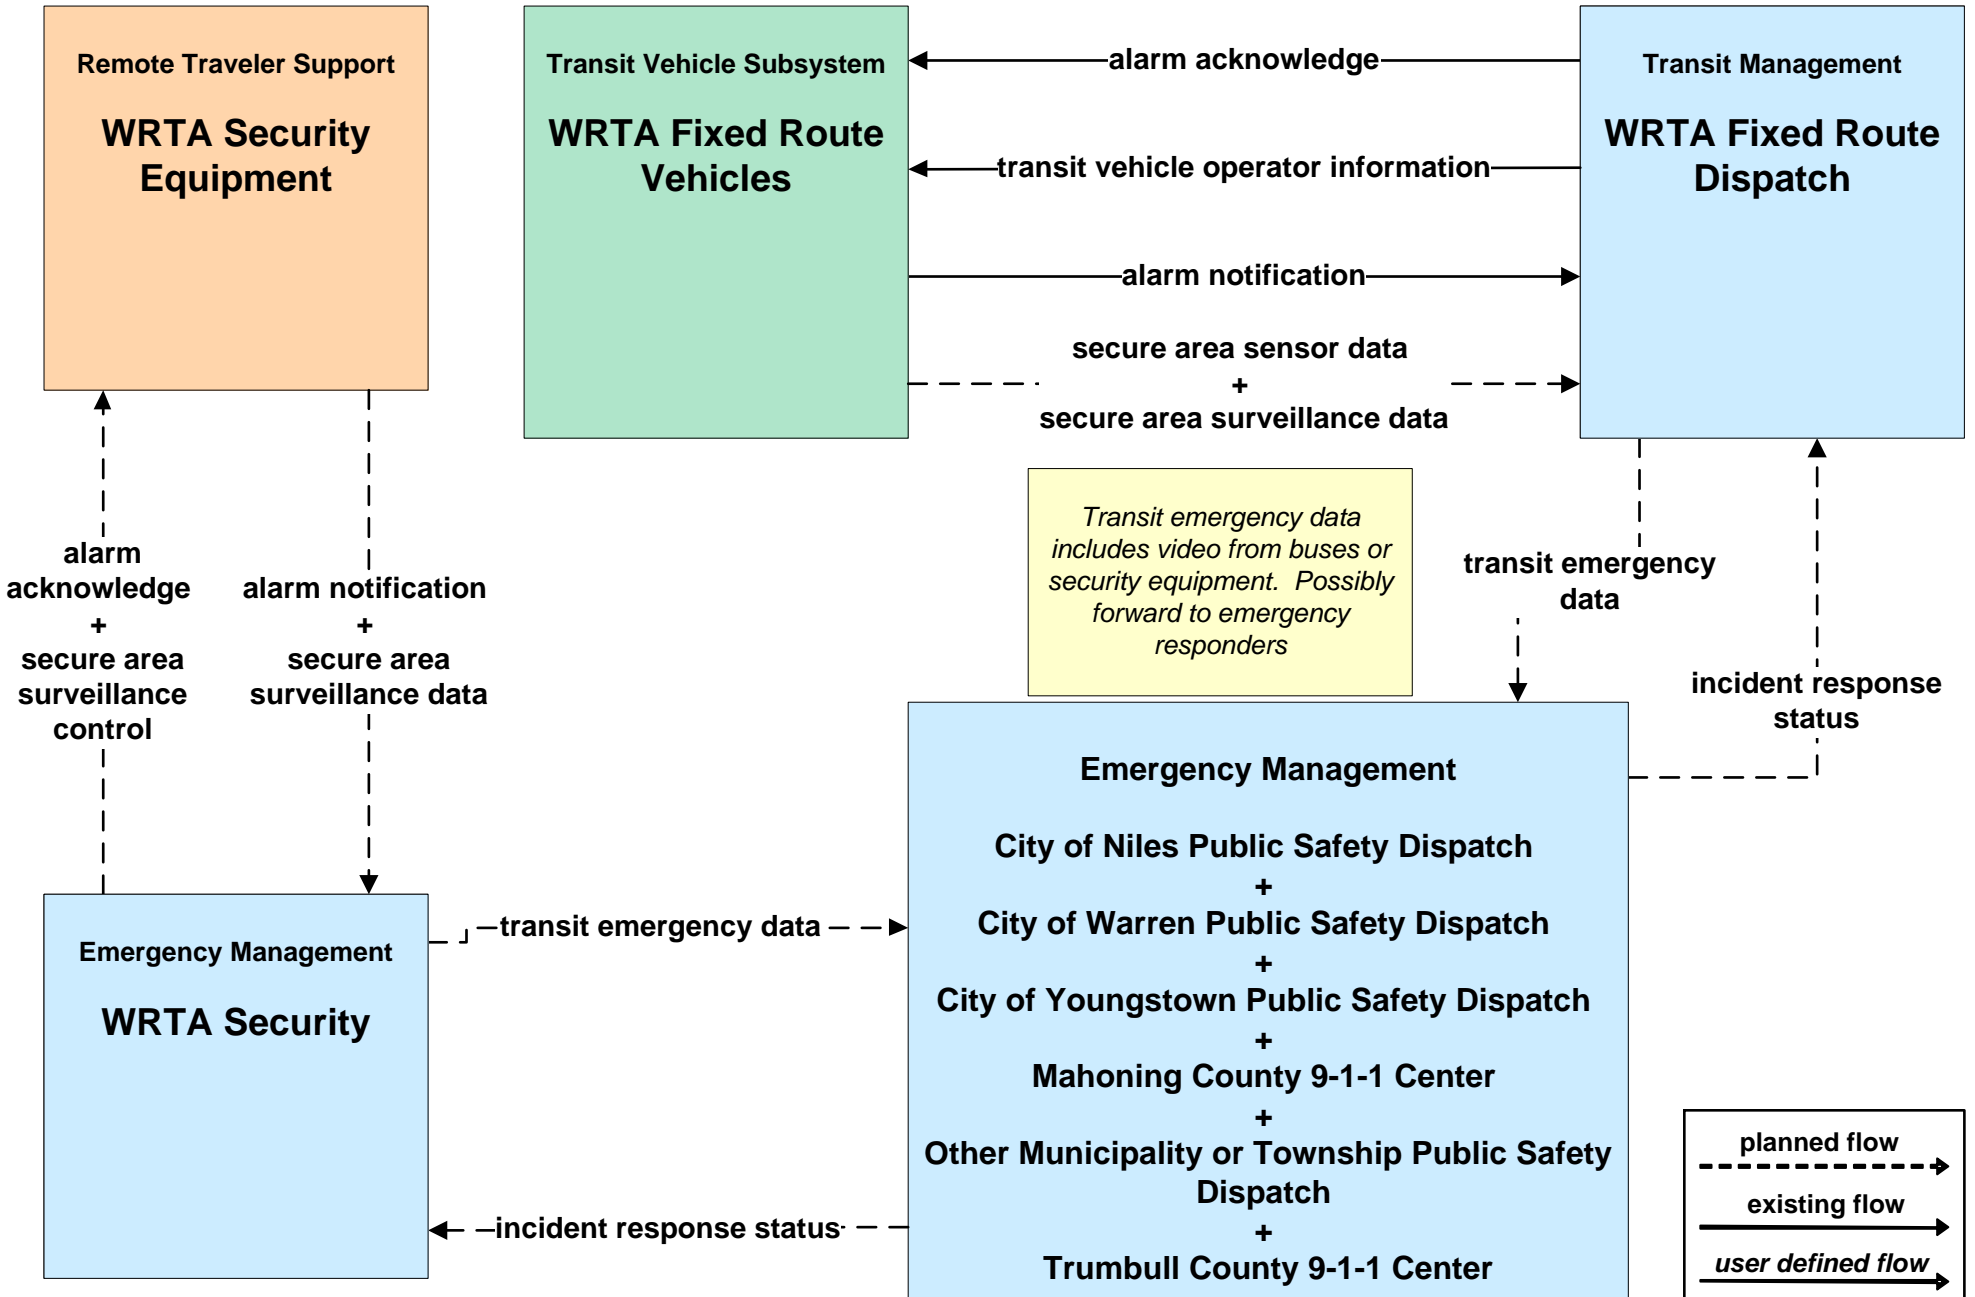

**AD1 - ITS Data Mart
Ohio DPS Crash Records Database**

APTS05 - Transit Security WRTA

**APTS05 - Transit Security
WRTA- SST**

Transit emergency data includes video from buses or security equipment. Possibly forward to emergency responders

incident response status

**APTS05 - Transit Security
WRTA- EasyGo**

APTS05 - Transit Security NiTTS

**ATMS06 - Traffic Information Dissemination
City of Niles**

**ATMS08 - Incident Management
ODOT District 4 Traffic**

ATMS08 - Incident Management City of Niles Traffic

ATMS08 - Incident Management

City of Niles/ Warren Maintenance Dispatch

ATMS08 - Incident Management Trumbull County Maintenance

ATMS08 - Incident Management
City of Youngstown / City of Niles / City of Youngstown