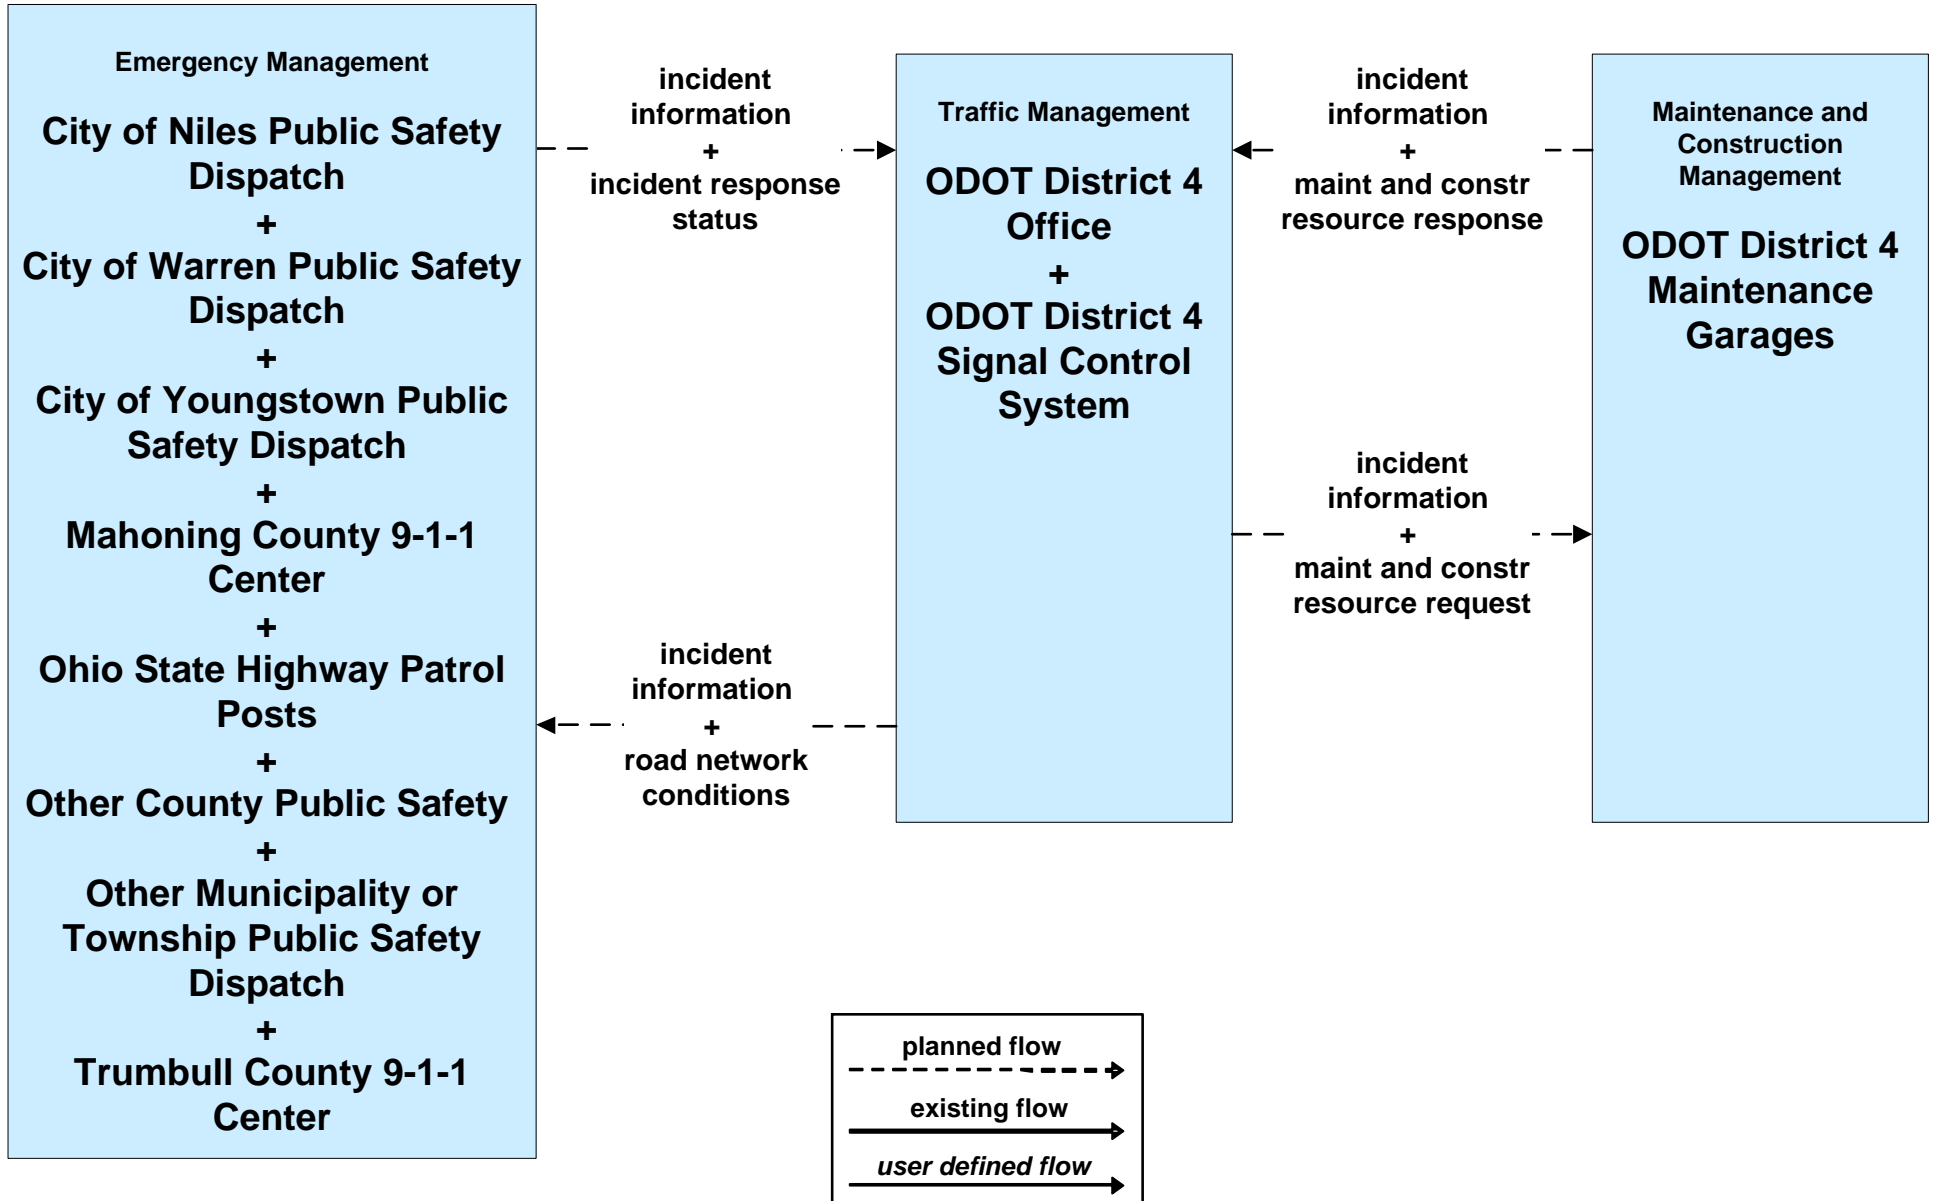

**AD1 - ITS Data Mart
Ohio DPS Crash Records Database**

APTS05 - Transit Security WRTA

**APTS05 - Transit Security
WRTA- SST**

Transit emergency data includes video from buses or security equipment. Possibly forward to emergency responders

incident response status

**APTS05 - Transit Security
WRTA- EasyGo**

APTS05 - Transit Security NiTTS

**ATMS06 - Traffic Information Dissemination
City of Niles**

**ATMS08 - Incident Management
ODOT District 4 Traffic**

ATMS08 - Incident Management City of Niles Traffic

ATMS08 - Incident Management

City of Niles/ Warren Maintenance Dispatch

ATMS08 - Incident Management Trumbull County Maintenance

ATMS08 - Incident Management
City of Youngstown / City of Niles / City of Youngstown

**EM01 - Emergency Response Coordination
Youngstown/Warren Regional Incident and Mutual Aid Network**

Emergency Management

City of Niles Public Safety Dispatch
+
City of Warren Public Safety Dispatch
+
City of Youngstown Public Safety Dispatch
+
Mahoning County 9-1-1 Center
+
Mahoning County Emergency Management
+
Ohio State Highway Patrol Posts
+
Other County Public Safety
+
Other Municipality or Township Public Safety Dispatch
+
Special Police Dispatch
+
Trumbull County 9-1-1 Center
+
Trumbull County Emergency Management Center
+
WRTA Security
+
Youngstown-Warren Air Reserve Station