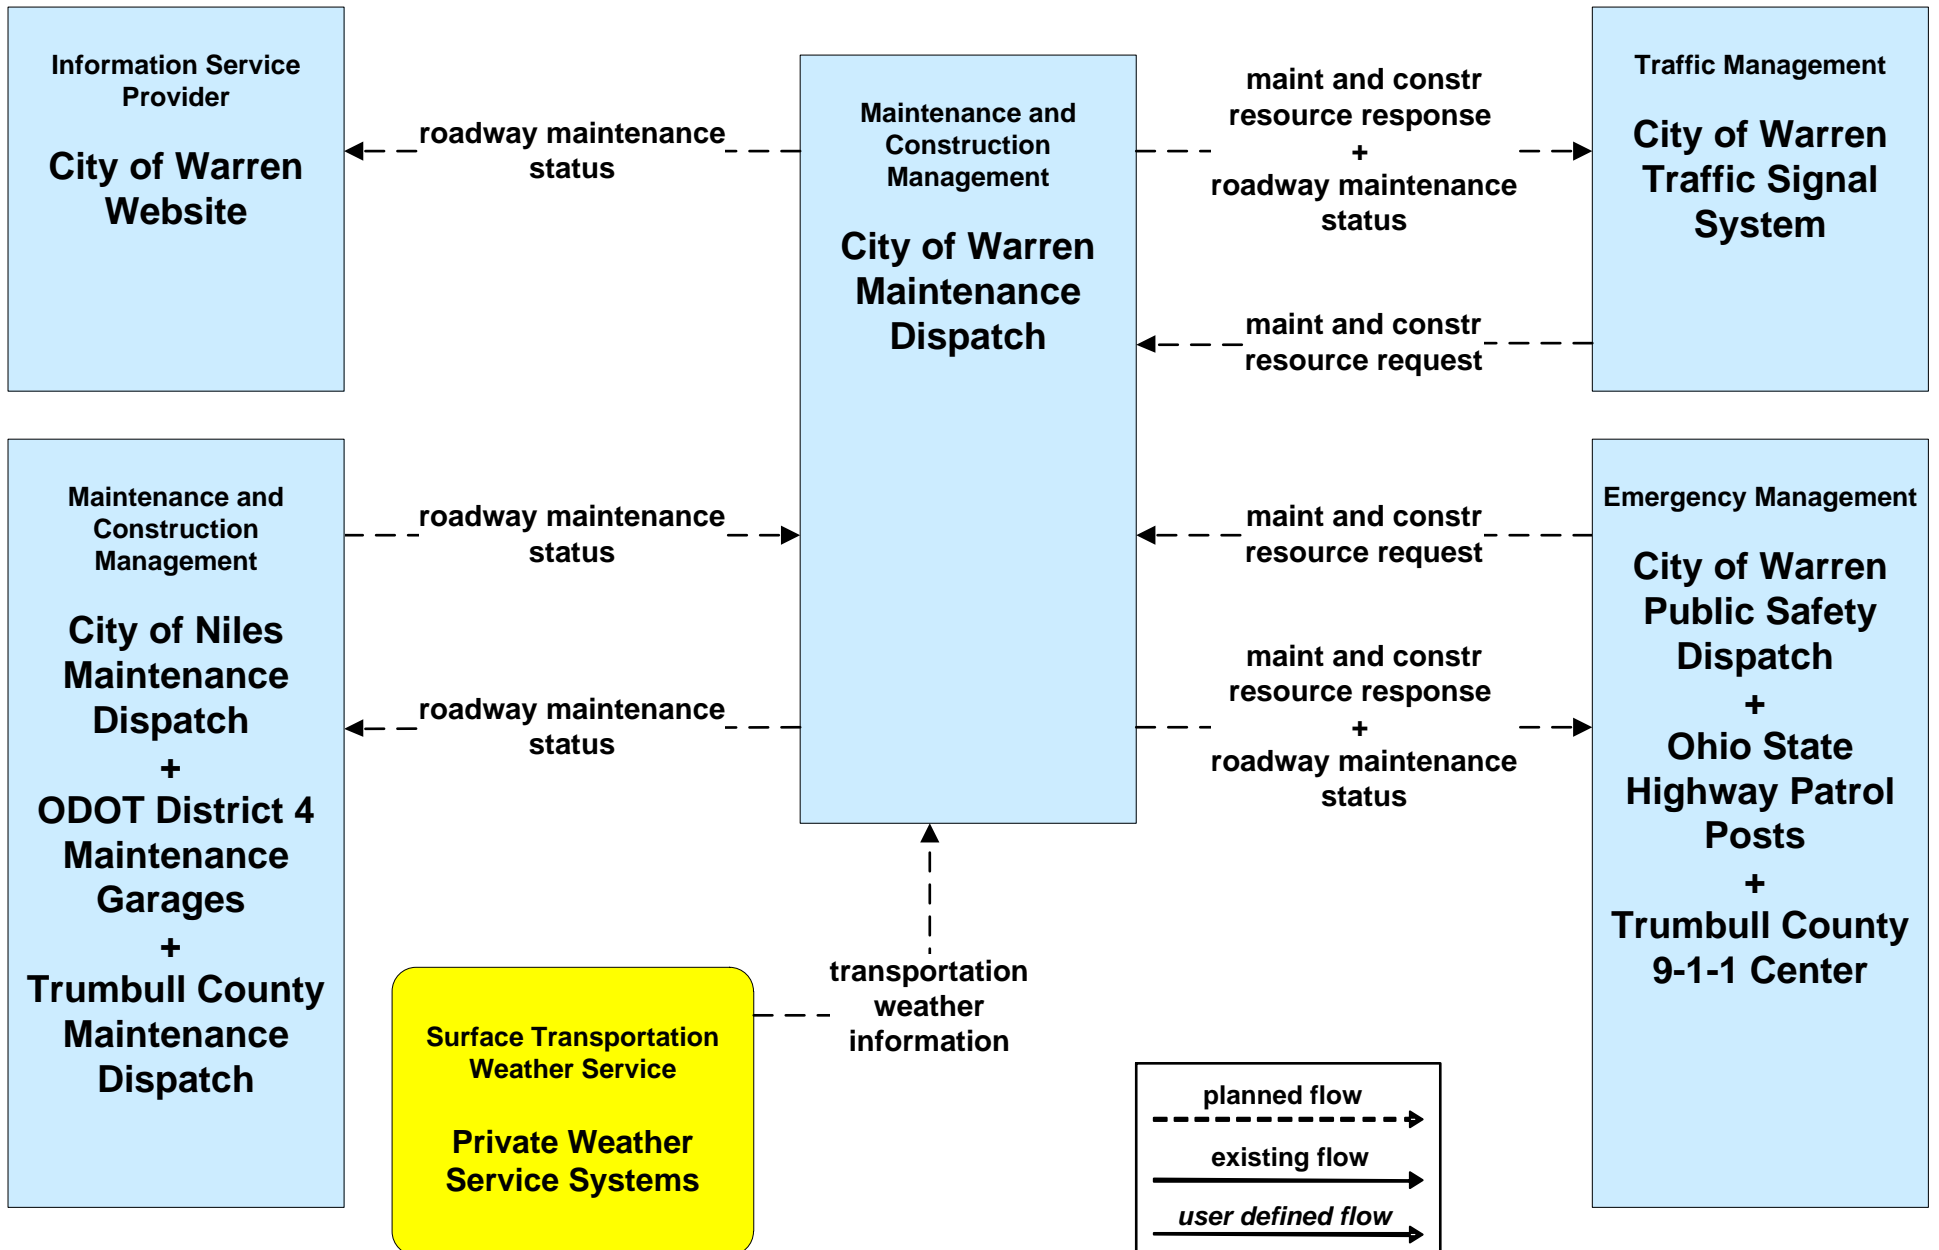

**ATIS01 - Broadcast Traveler Information
City of Warren Website**

**ATMS06 - Traffic Information Dissemination
City of Warren**

**MC06 - Winter Maintenance
City of Warren**

**MC08 - Workzone Management
City of Warren**

**MC10 - Maintenance and Construction Activity Coordination
City of Warren**