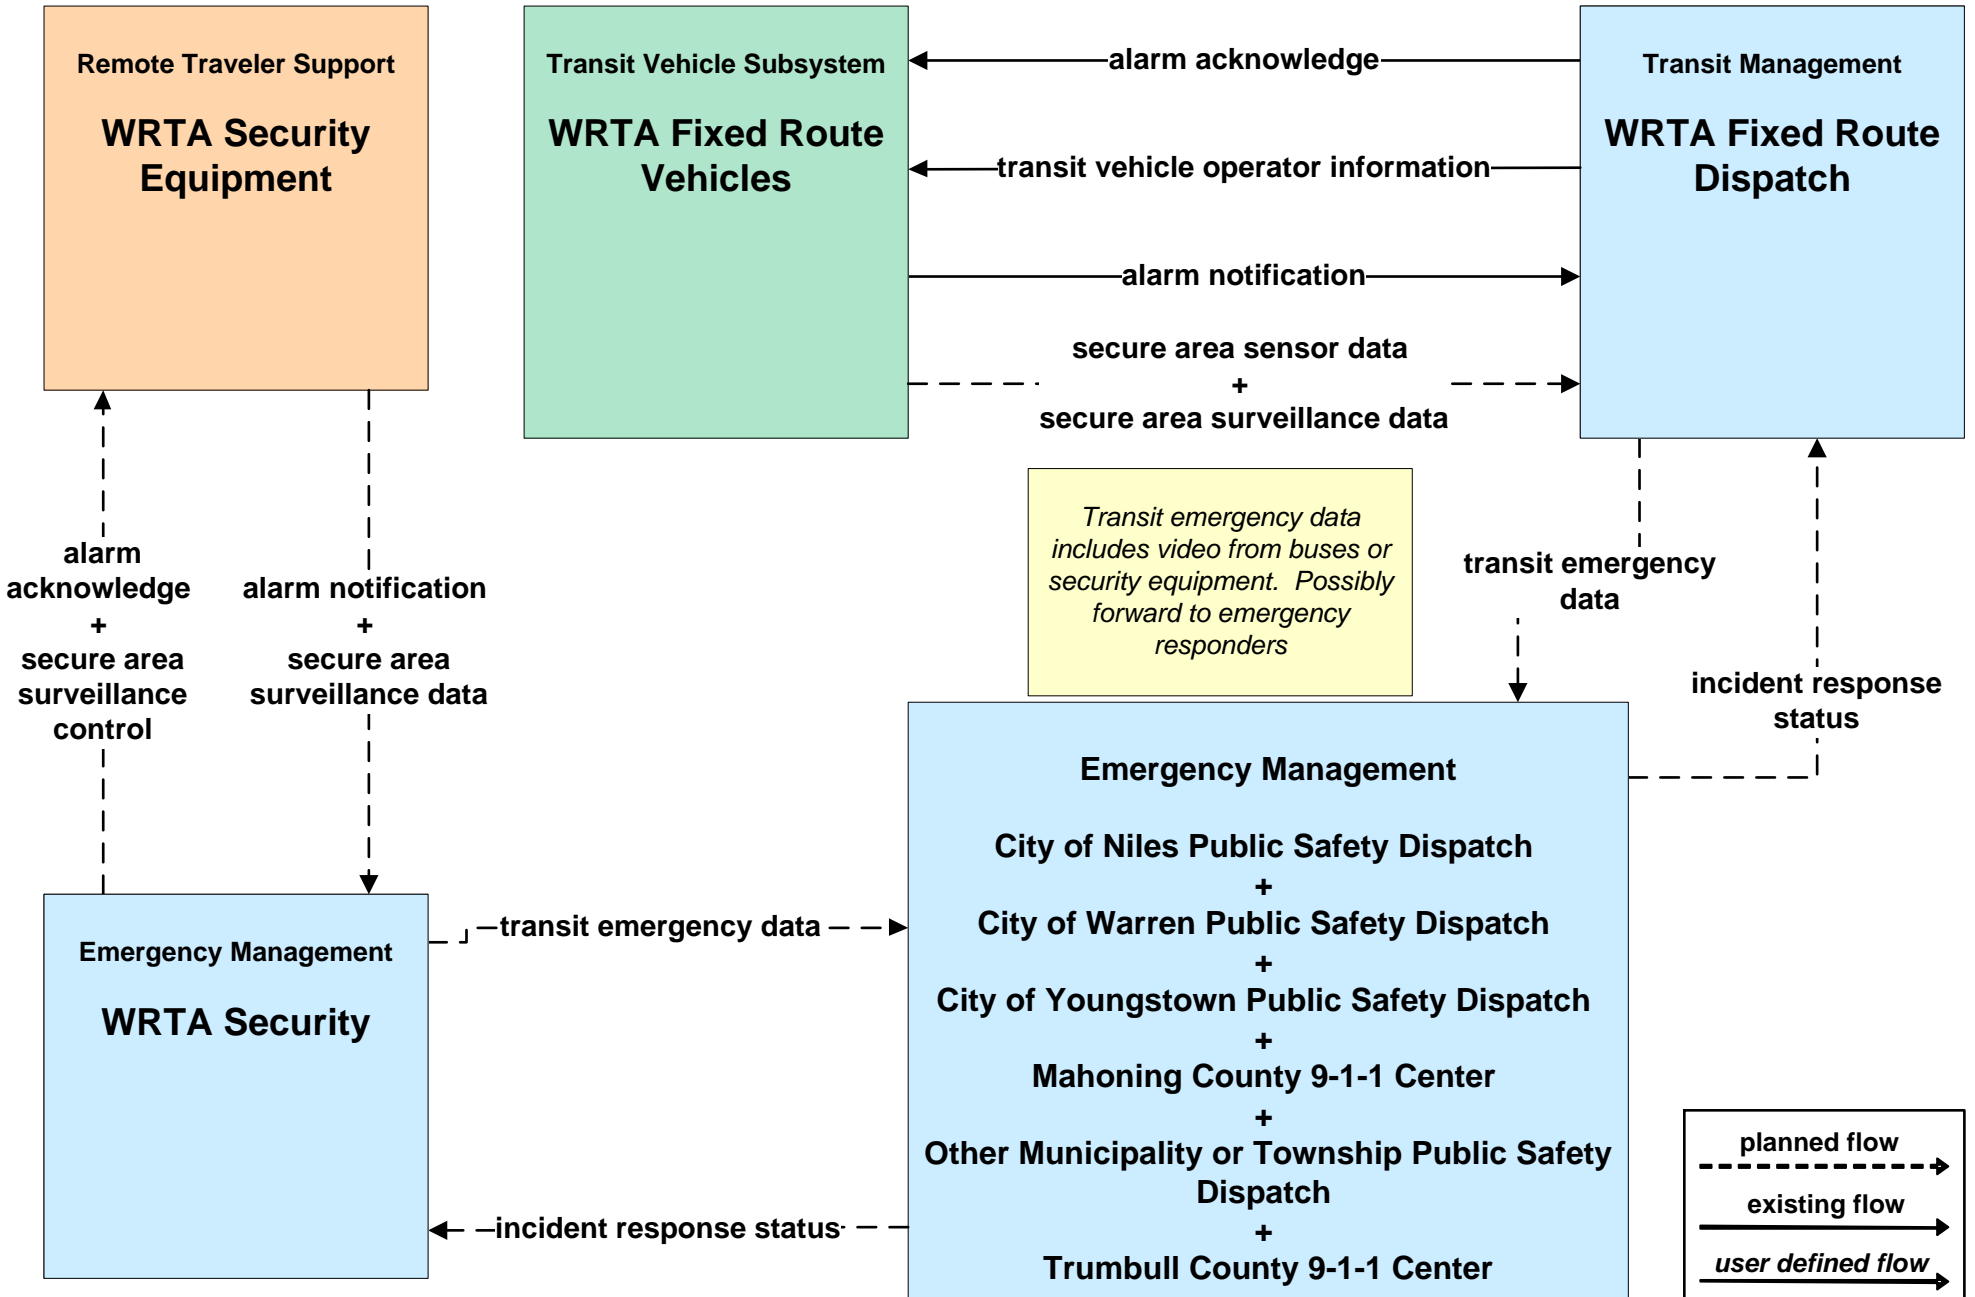

AD1 - ITS Data Mart
Ohio DPS Crash Records Database

APTS05 - Transit Security WRTA

**APTS05 - Transit Security
WRTA- SST**

Transit emergency data includes video from buses or security equipment. Possibly forward to emergency responders

transit emergency data

incident response status

**APTS05 - Transit Security
WRTA- EasyGo**

**ATMS01 - Network Surveillance
City of Youngstown**

**ATMS06 - Traffic Information Dissemination
City of Youngstown**

**ATMS08 - Incident Management
ODOT District 4 Traffic**

ATMS08 - Incident Management

City of Youngstown Traffic

**ATMS08 - Incident Management
City of Youngstown Maintenance**

ATMS08 - Incident Management Mahoning County Maintenance Dispatch