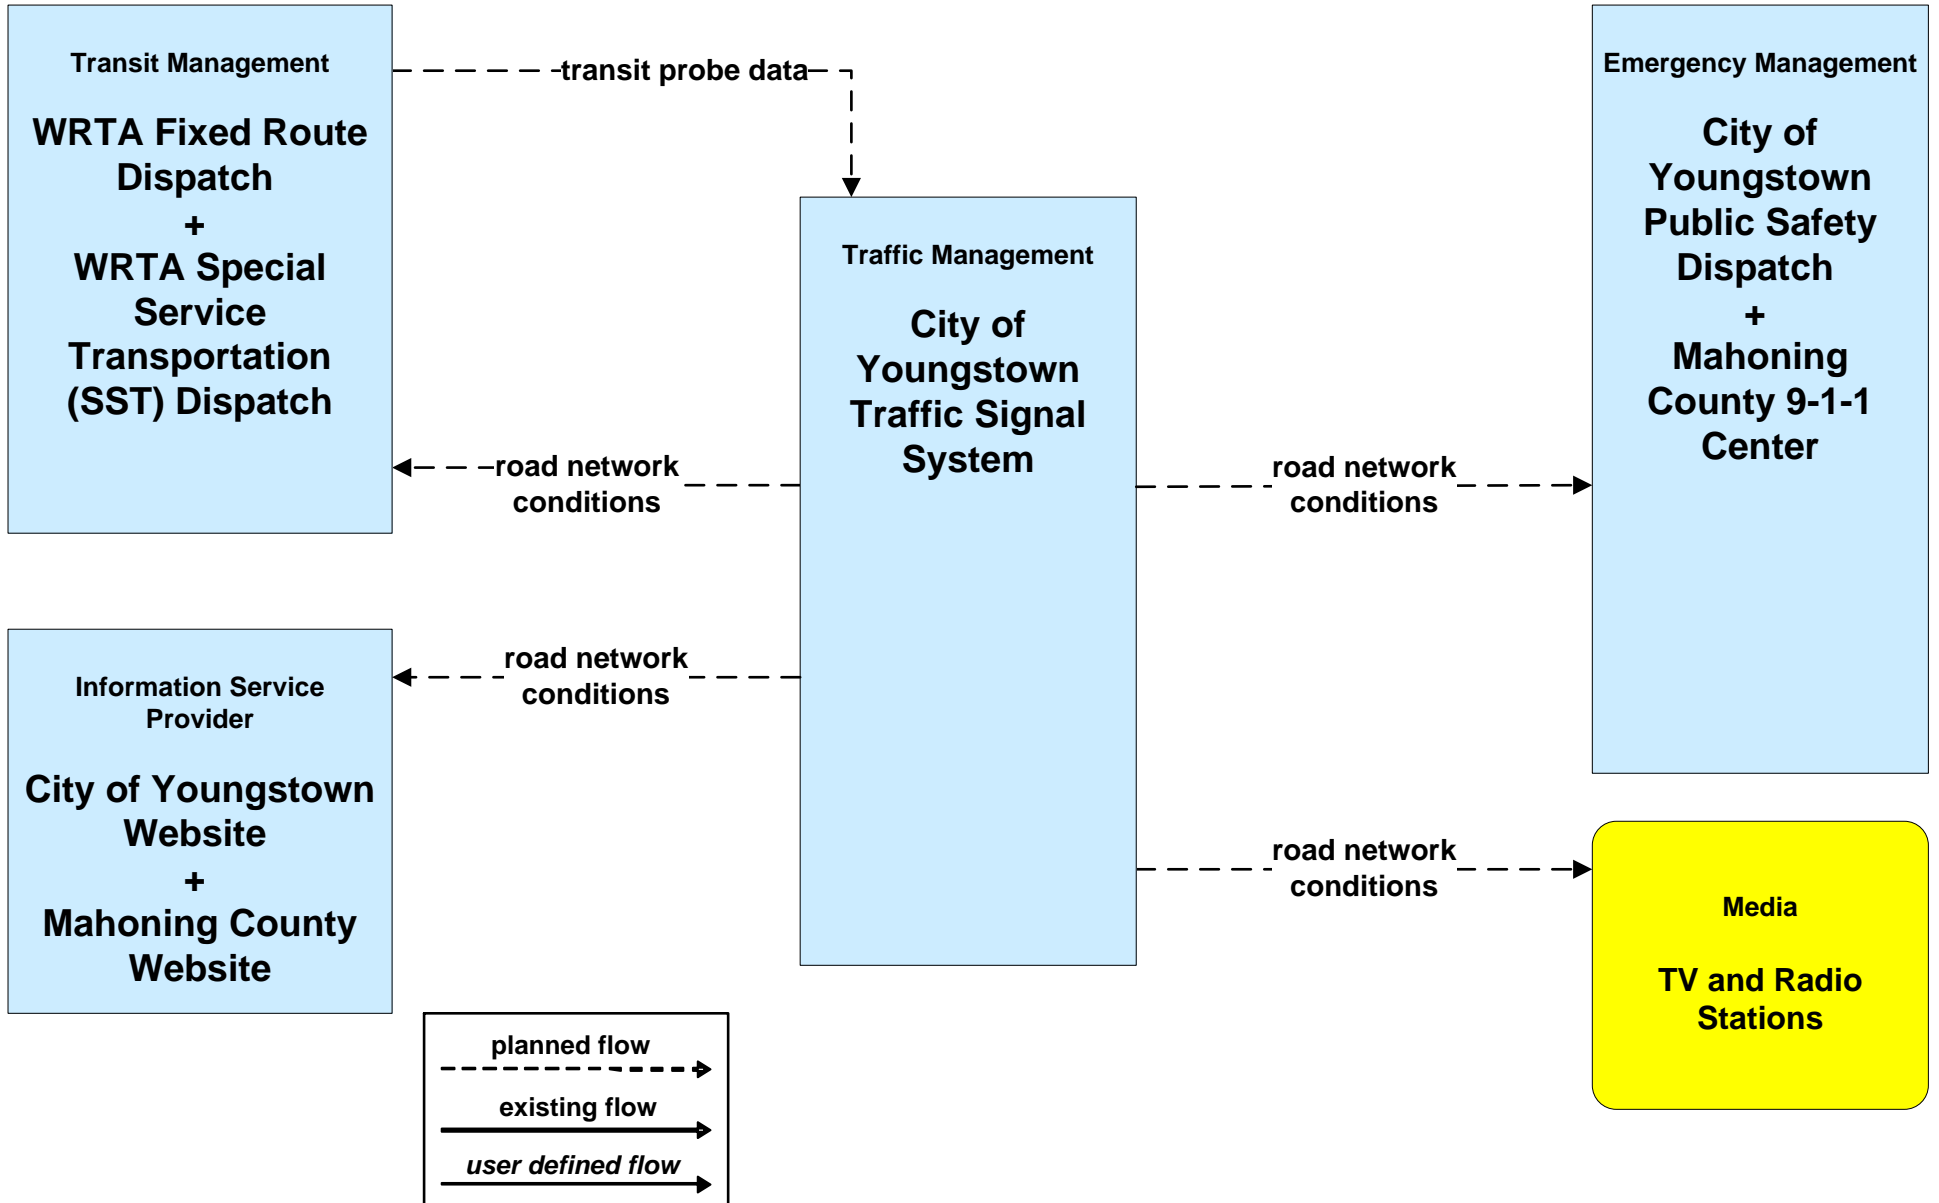

AD1 - ITS Data Mart
Ohio DPS Crash Records Database

APTS05 - Transit Security WRTA

**APTS05 - Transit Security
WRTA- SST**

Transit emergency data includes video from buses or security equipment. Possibly forward to emergency responders

transit emergency data

incident response status

**APTS05 - Transit Security
WRTA- EasyGo**

**ATMS01 - Network Surveillance
City of Youngstown**

**ATMS06 - Traffic Information Dissemination
City of Youngstown**

**ATMS08 - Incident Management
ODOT District 4 Traffic**

ATMS08 - Incident Management

City of Youngstown Traffic

**ATMS08 - Incident Management
City of Youngstown Maintenance**

ATMS08 - Incident Management Mahoning County Maintenance Dispatch

ATMS08 - Incident Management
City of Youngstown / City of Niles / City of Youngstown

ATMS08 - Incident Management Event Promoter Interfaces

**CVO10 - HAZMAT
Eastgate Region**

LEGEND

- planned and future flow (dashed arrow)
- existing flow (solid arrow)
- user defined flow (solid arrow)