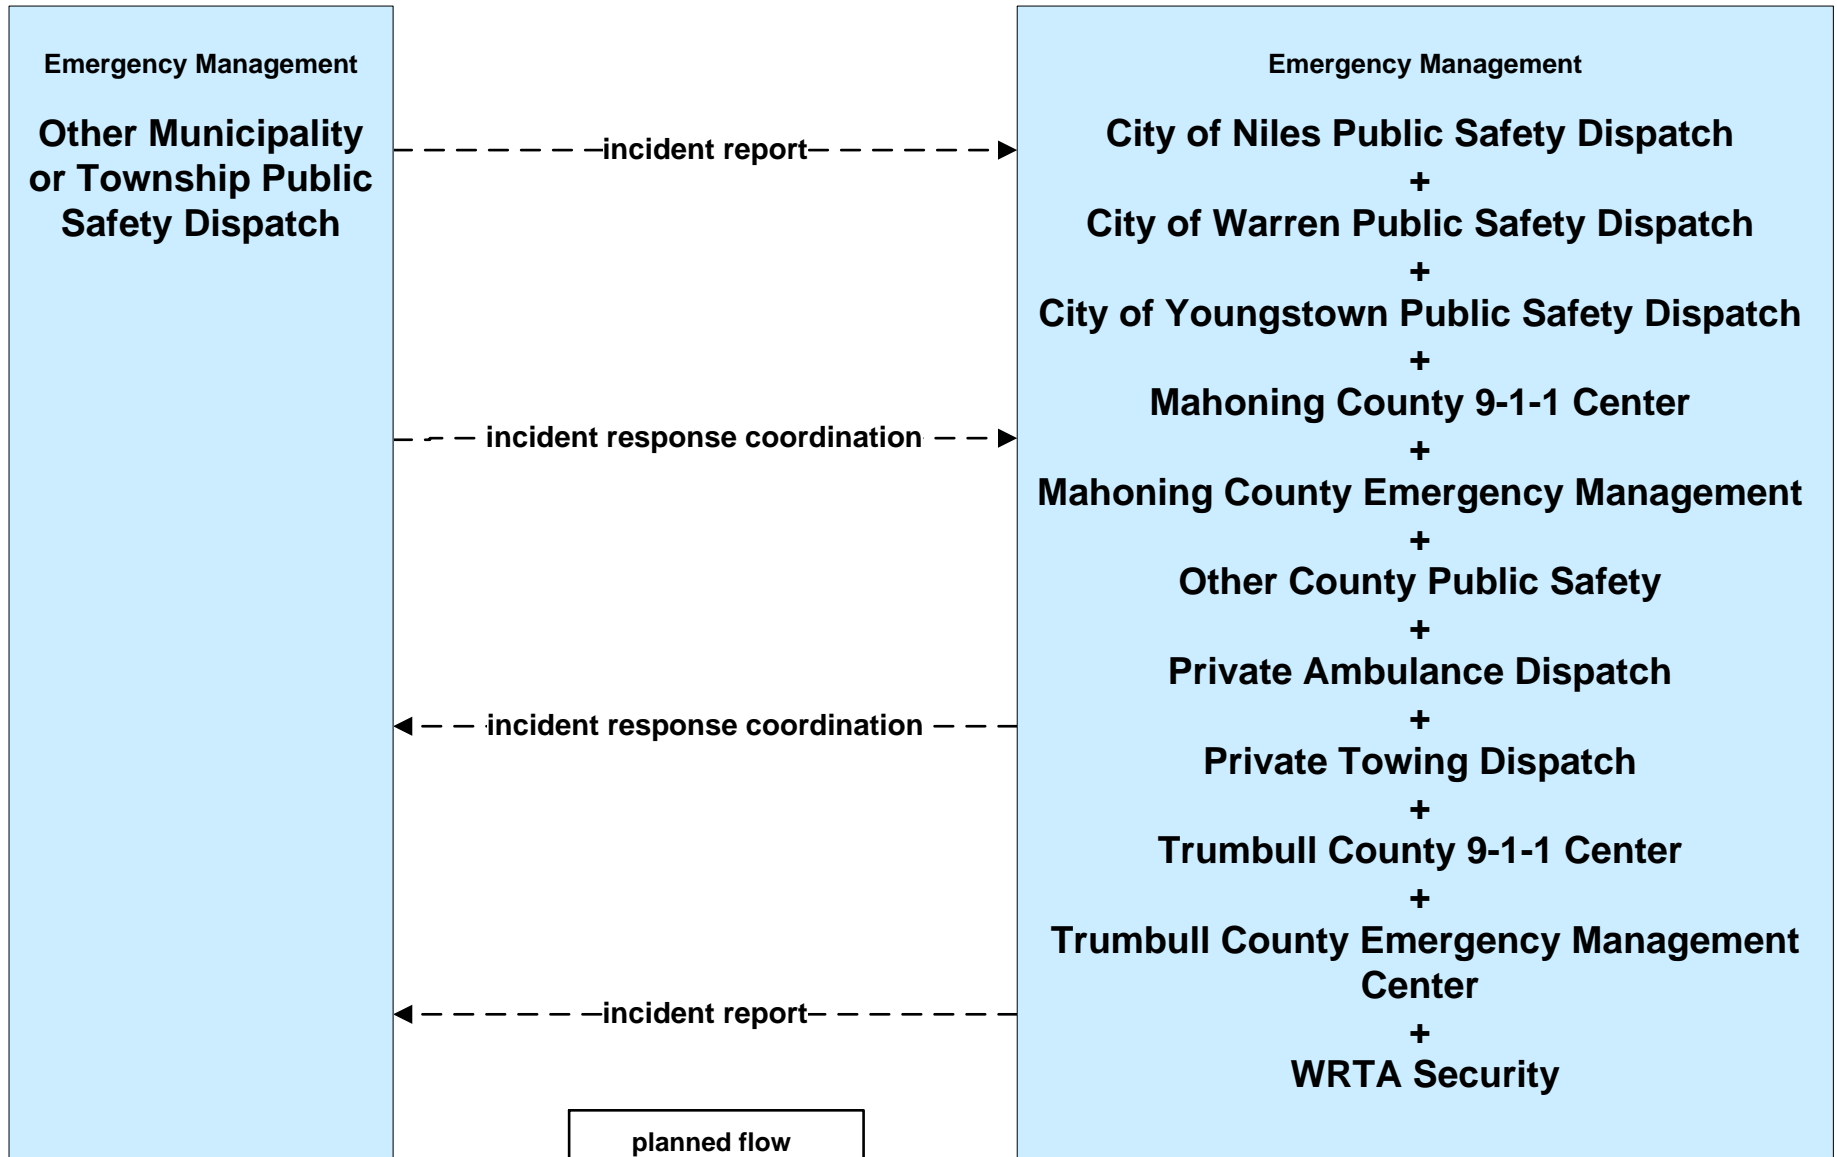

Other EM

**Warren-Youngstown
Regional Incident and
Mutual Aid Network**

**EM01 - Emergency Response Coordination
City of Youngstown Public Safety**

**EM01 - Emergency Response Coordination
Municipal Public Safety Dispatch**