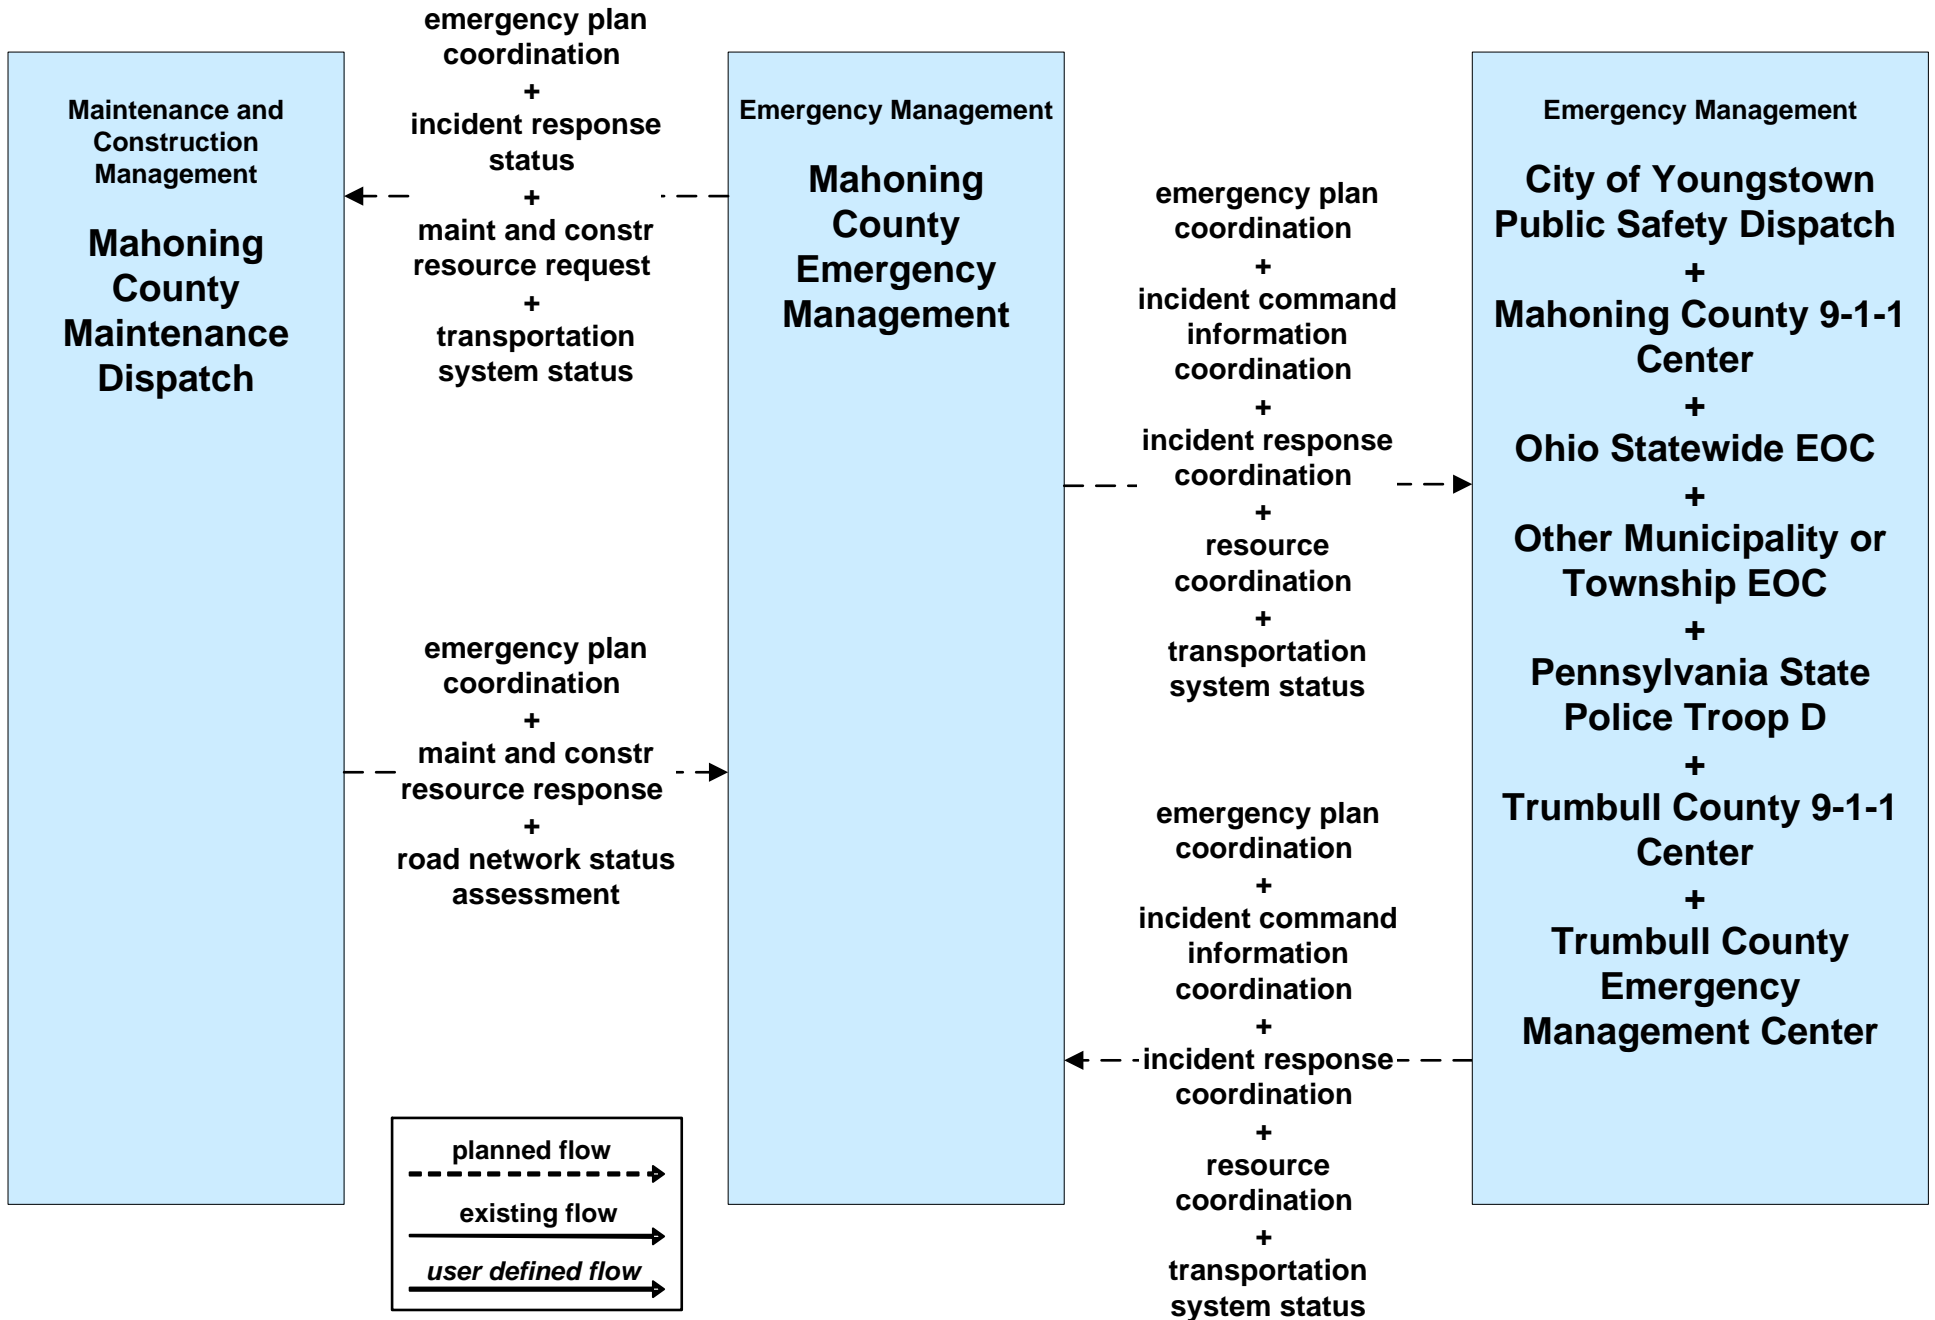

AD1 - ITS Data Mart
Ohio DPS Crash Records Database

APTS05 - Transit Security WRTA

**APTS05 - Transit Security
WRTA- SST**

Transit emergency data includes video from buses or security equipment. Possibly forward to emergency responders

Other EM

**Warren-Youngstown
Regional Incident and
Mutual Aid Network**

**EM01 - Emergency Response Coordination
City of Youngstown Public Safety**

**EM01 - Emergency Response Coordination
Municipal Public Safety Dispatch**

**EM01 - Emergency Response Coordination
Mahoning County 9-1-1 Center**

**EM01 - Emergency Response Coordination
Special Police Dispatch**

EM01 - Emergency Call Taking and Dispatch Municipalities

**EM08 - Disaster Response and Recovery
Mahoning County EOC (1 of 2)**

EM09 - Evacuation and Reentry Management Mahoning County EOC

**MC06 - Winter Maintenance
City of Youngstown**

**MC08 - Workzone Management
City of Youngstown**