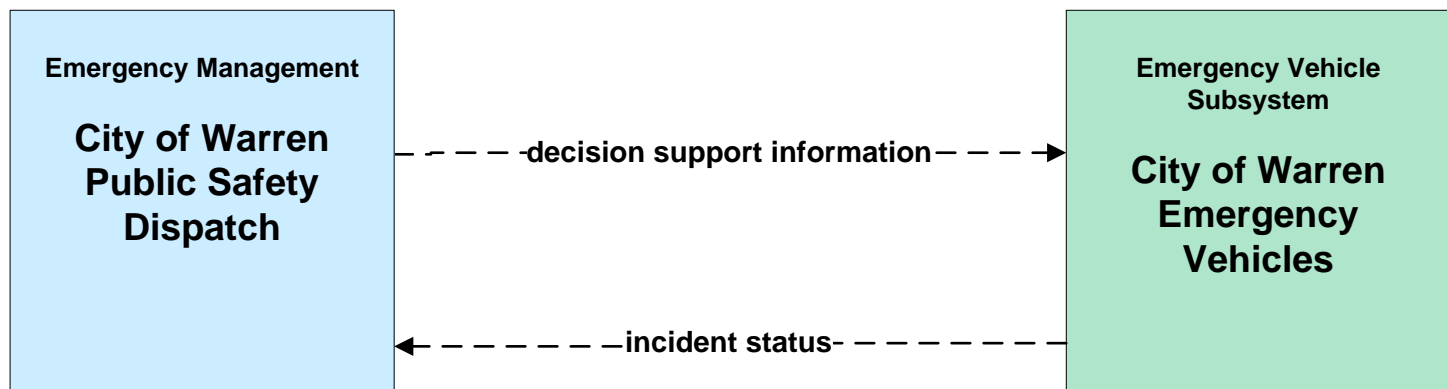

transit emergency data

incident response status

**APTS05 - Transit Security
WRTA- EasyGo**

**ATMS01 - Network Surveillance
City of Youngstown**

**ATMS06 - Traffic Information Dissemination
City of Youngstown**

**ATMS08 - Incident Management
ODOT District 4 Traffic**

ATMS08 - Incident Management

City of Youngstown Traffic

**ATMS08 - Incident Management
City of Youngstown Maintenance**

ATMS08 - Incident Management Mahoning County Maintenance Dispatch

ATMS08 - Incident Management
City of Youngstown / City of Niles / City of Youngstown

ATMS08 - Incident Management Event Promoter Interfaces

**CVO10 - HAZMAT
Eastgate Region**

LEGEND

- planned and future flow (dashed arrow)
- existing flow (solid arrow)
- user defined flow (solid arrow)