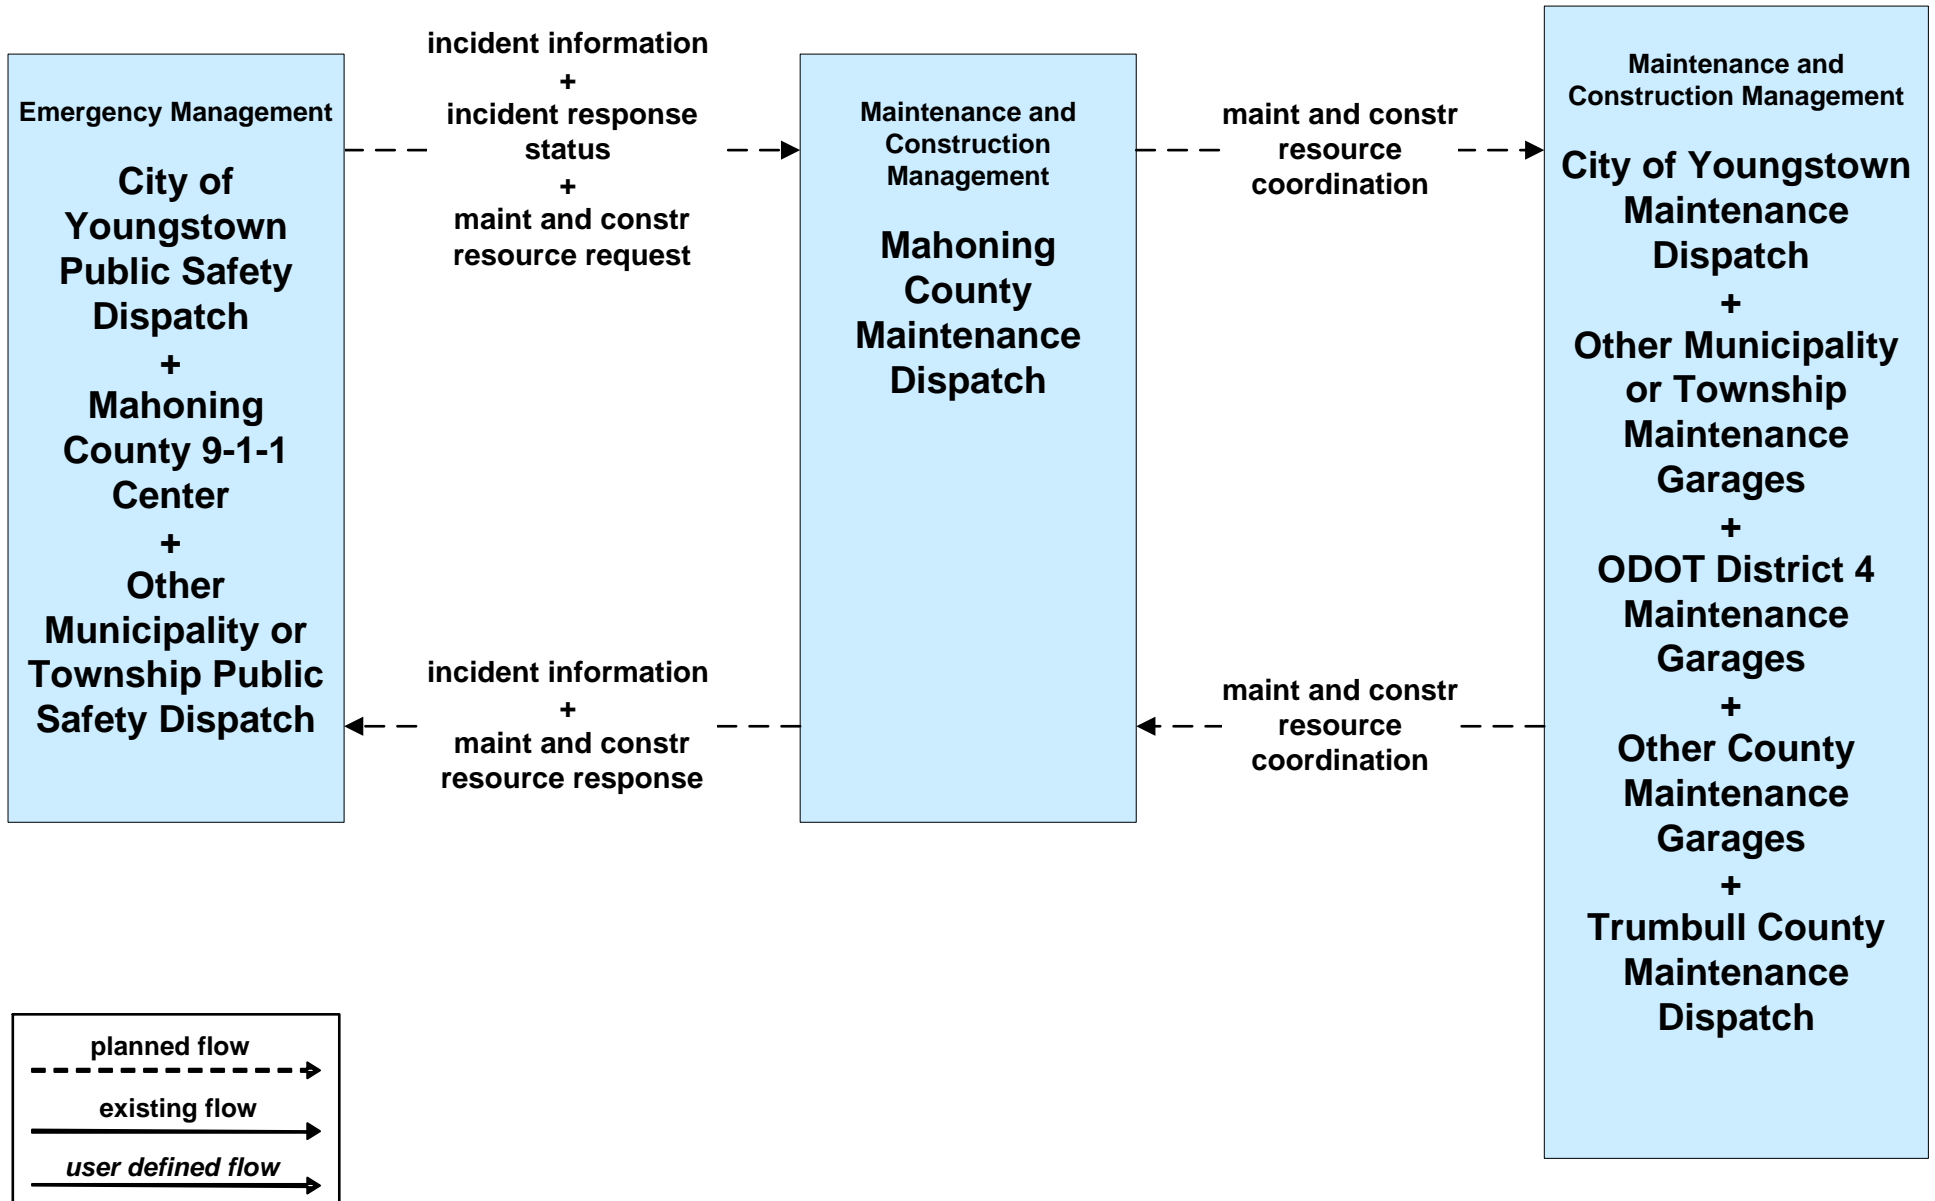

AD1 - ITS Data Mart
Ohio DPS Crash Records Database

APTS05 - Transit Security WRTA

**APTS05 - Transit Security
WRTA- SST**

Transit emergency data includes video from buses or security equipment. Possibly forward to emergency responders

transit emergency data

incident response status

**APTS05 - Transit Security
WRTA- EasyGo**

**ATMS01 - Network Surveillance
City of Youngstown**

**ATMS06 - Traffic Information Dissemination
City of Youngstown**

**ATMS08 - Incident Management
ODOT District 4 Traffic**

ATMS08 - Incident Management

City of Youngstown Traffic

**ATMS08 - Incident Management
City of Youngstown Maintenance**

ATMS08 - Incident Management Mahoning County Maintenance Dispatch

ATMS08 - Incident Management
City of Youngstown / City of Niles / City of Youngstown

ATMS08 - Incident Management Event Promoter Interfaces

**CVO10 - HAZMAT
Eastgate Region**

LEGEND

- planned and future flow (dashed arrow)
- existing flow (solid arrow)
- user defined flow (solid arrow)