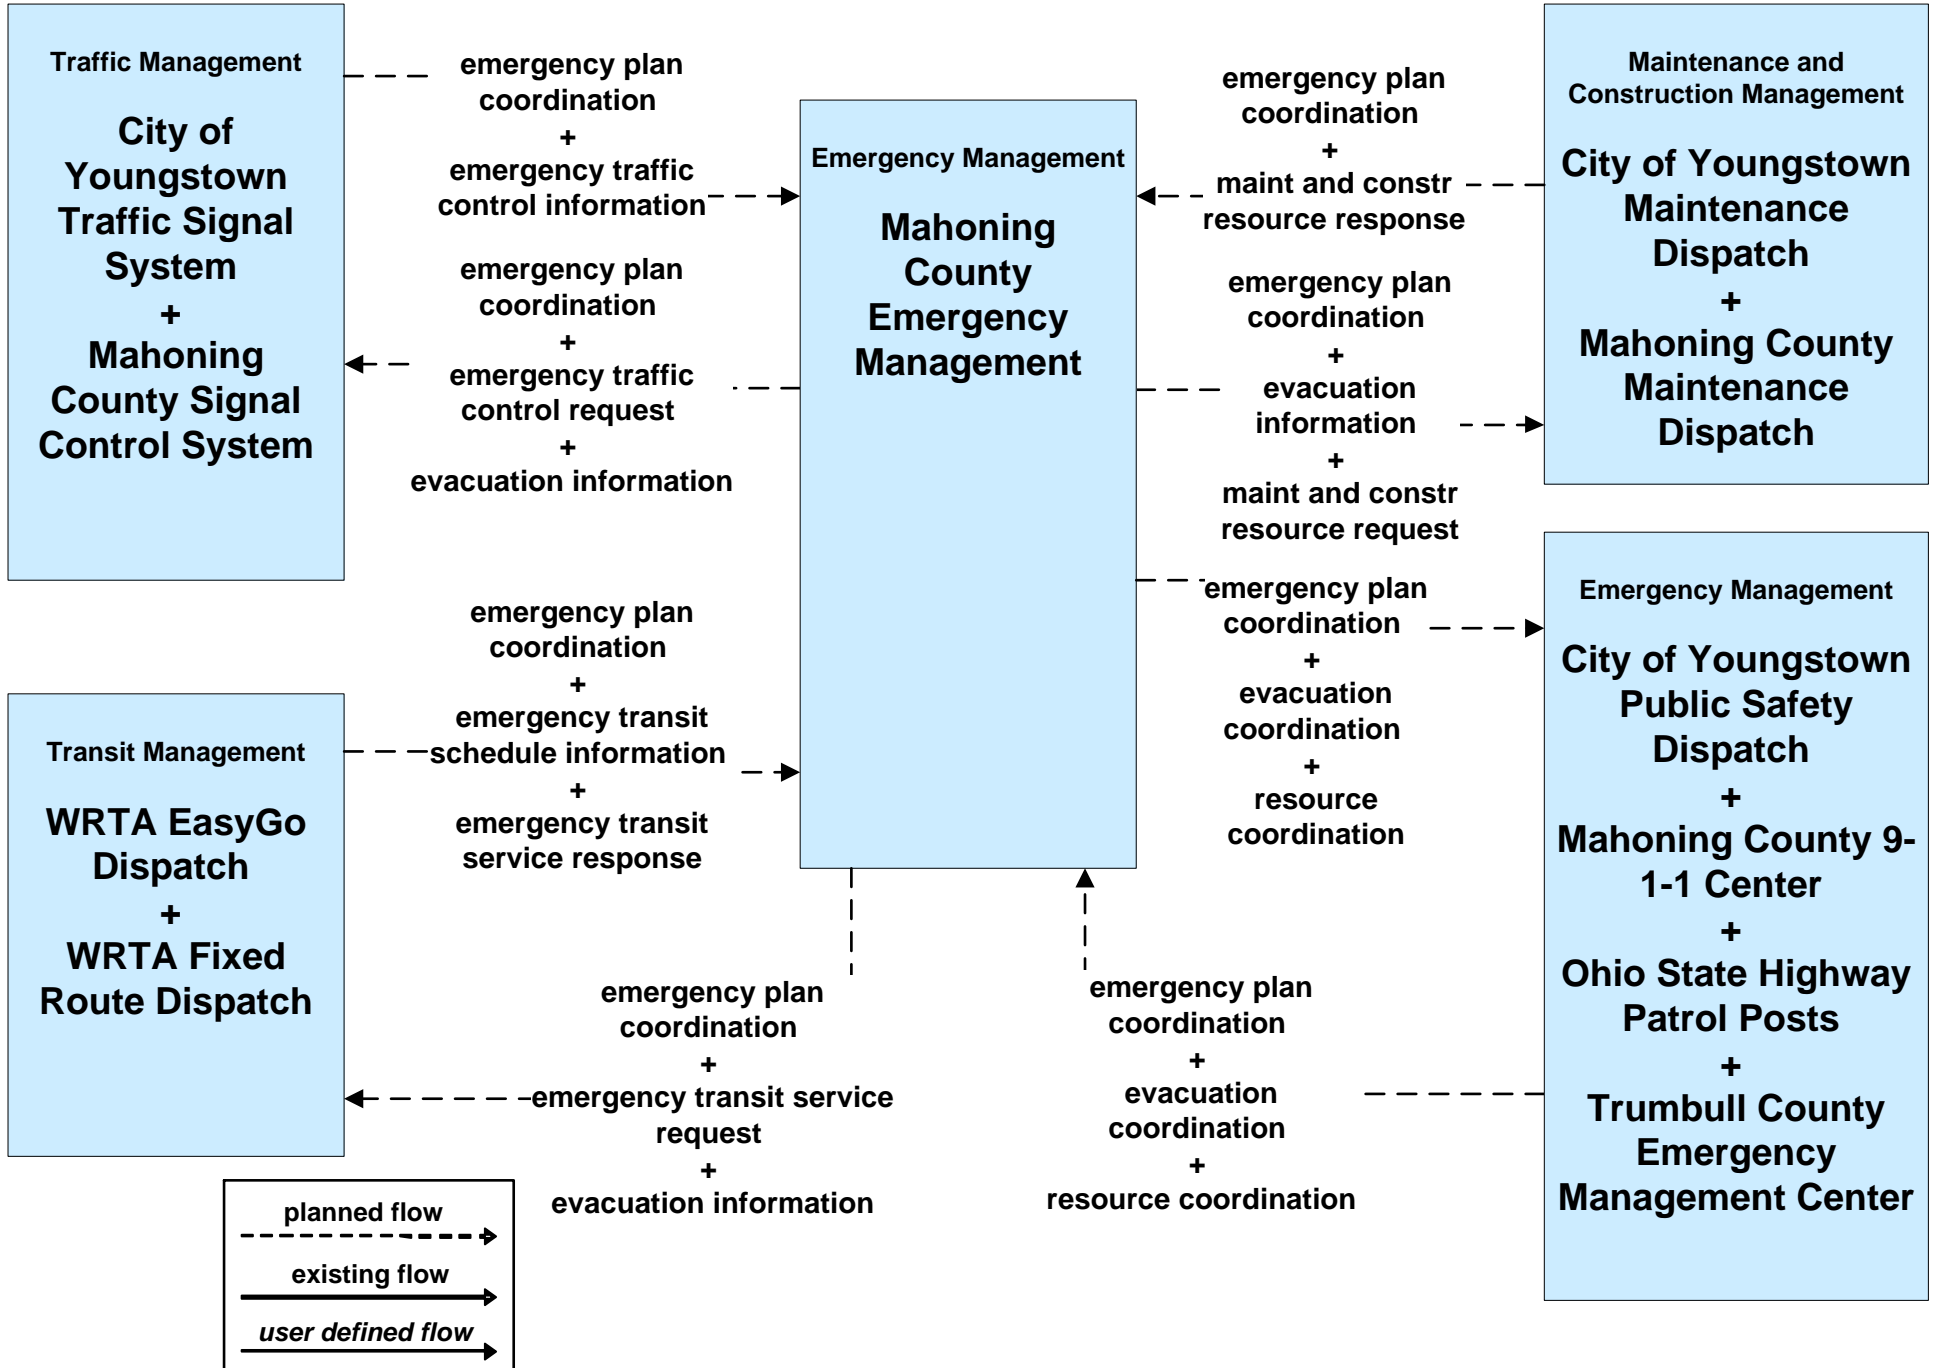

AD1 - ITS Data Mart
Ohio DPS Crash Records Database

APTS05 - Transit Security WRTA

**APTS05 - Transit Security
WRTA- SST**

Transit emergency data includes video from buses or security equipment. Possibly forward to emergency responders

transit emergency data

incident response status

**APTS05 - Transit Security
WRTA- EasyGo**

**ATMS01 - Network Surveillance
City of Youngstown**

**ATMS06 - Traffic Information Dissemination
City of Youngstown**

**EM01 - Emergency Response Coordination
Mahoning County 9-1-1 Center**

**EM01 - Emergency Response Coordination
Special Police Dispatch**

EM01 - Emergency Call Taking and Dispatch Municipalities

**EM08 - Disaster Response and Recovery
Mahoning County EOC (1 of 2)**

EM09 - Evacuation and Reentry Management Mahoning County EOC

**MC06 - Winter Maintenance
City of Youngstown**

**MC08 - Workzone Management
City of Youngstown**