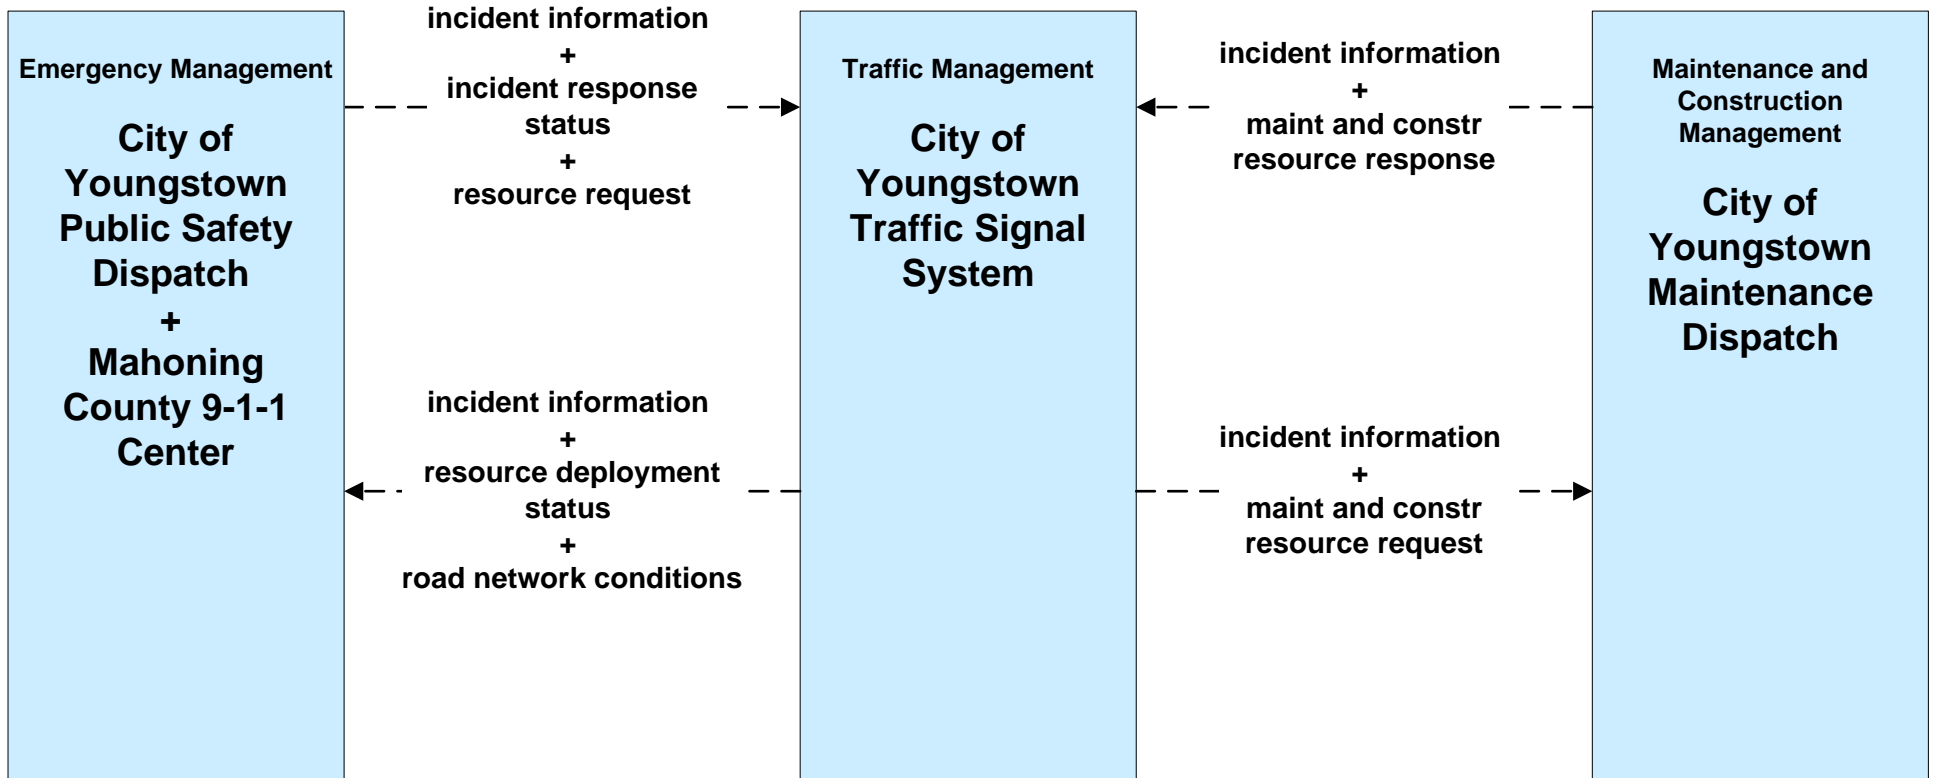

AD1 - ITS Data Mart
Ohio DPS Crash Records Database

APTS05 - Transit Security WRTA

**APTS05 - Transit Security
WRTA- SST**

Transit emergency data includes video from buses or security equipment. Possibly forward to emergency responders

transit emergency data

incident response status

**APTS05 - Transit Security
WRTA- EasyGo**

**ATMS01 - Network Surveillance
City of Youngstown**

**ATMS06 - Traffic Information Dissemination
City of Youngstown**

**ATMS08 - Incident Management
ODOT District 4 Traffic**

ATMS08 - Incident Management

City of Youngstown Traffic

**ATMS08 - Incident Management
City of Youngstown Maintenance**

ATMS08 - Incident Management Mahoning County Maintenance Dispatch

ATMS08 - Incident Management
City of Youngstown / City of Niles / City of Youngstown

ATMS08 - Incident Management Event Promoter Interfaces

**CVO10 - HAZMAT
Eastgate Region**

LEGEND

- planned and future flow (dashed arrow)
- existing flow (solid arrow)
- user defined flow (solid arrow)