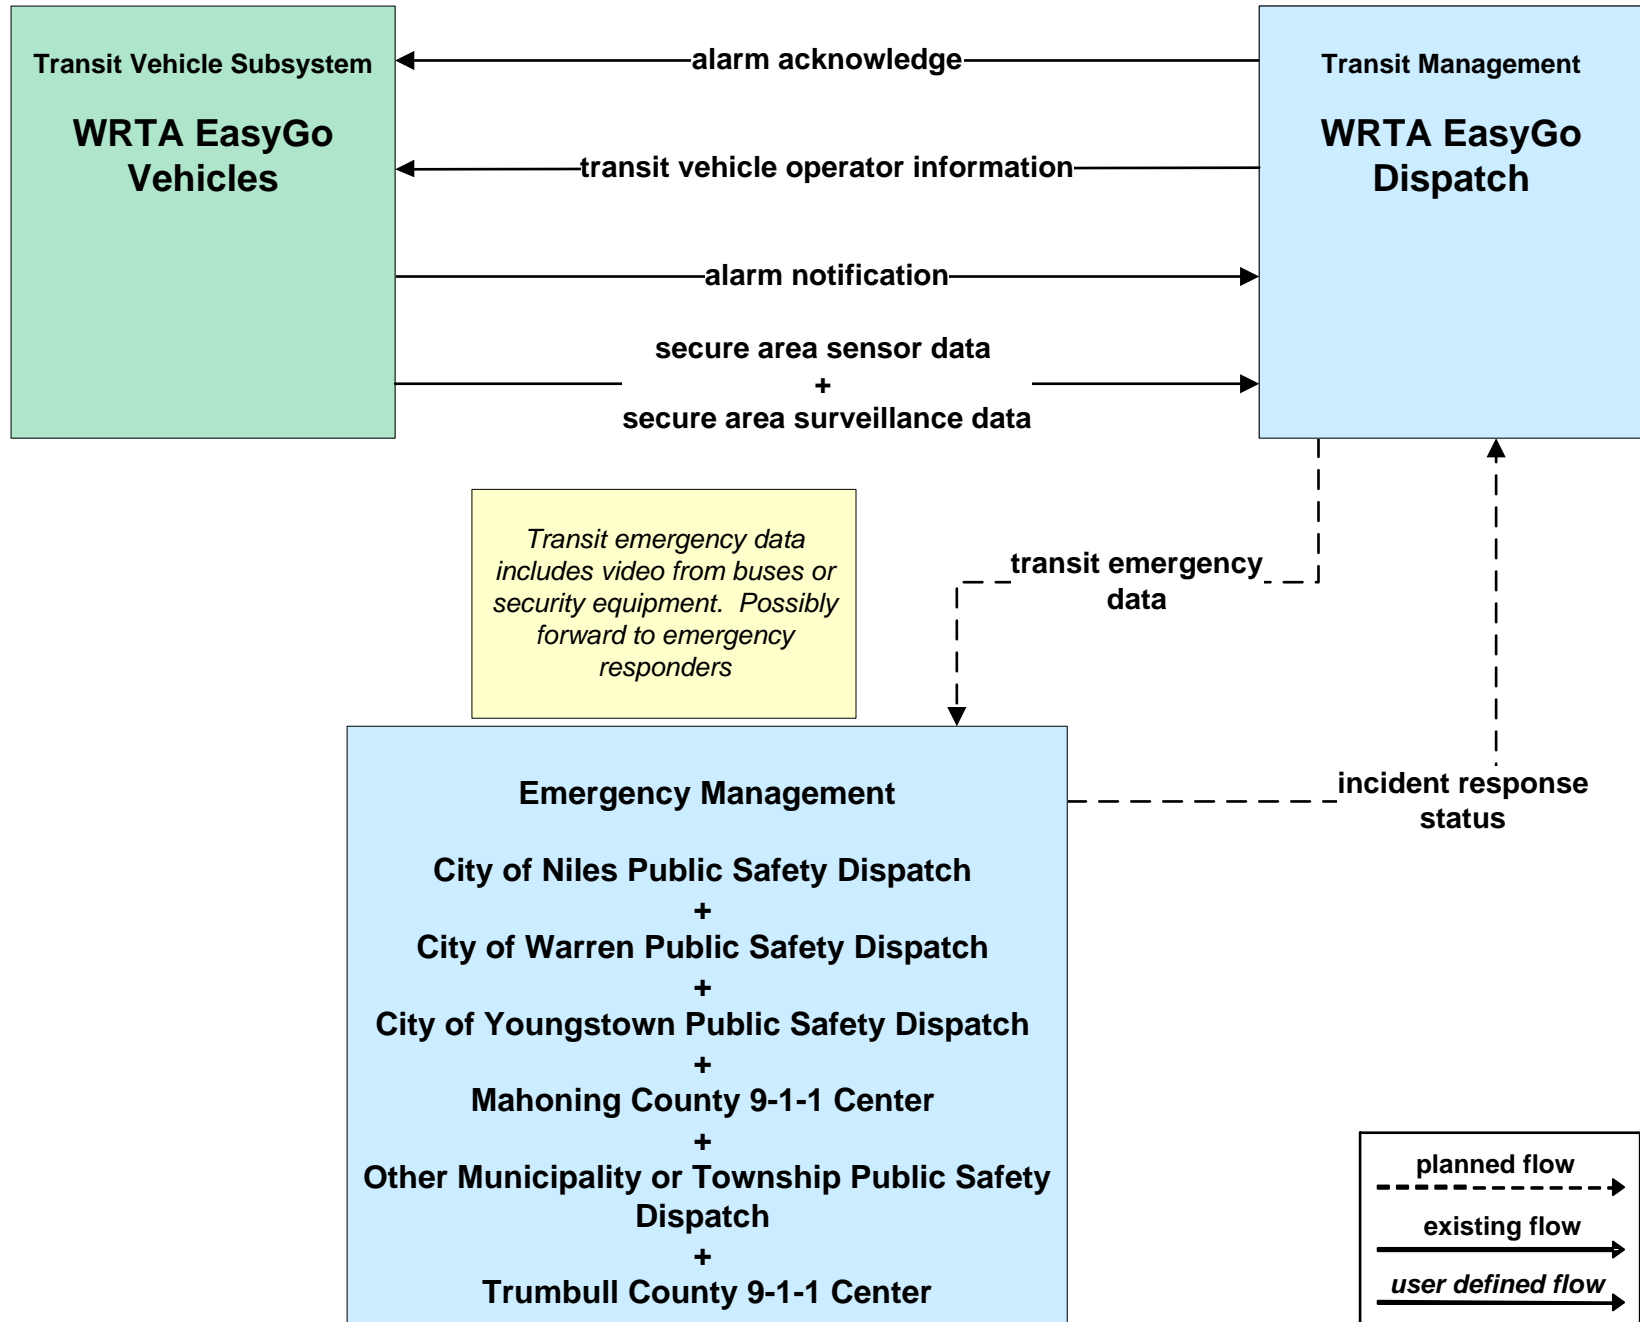

AD1 - ITS Data Mart
Ohio DPS Crash Records Database

APTS05 - Transit Security WRTA

**APTS05 - Transit Security
WRTA- SST**

Transit emergency data includes video from buses or security equipment. Possibly forward to emergency responders

transit emergency data

incident response status

**APTS05 - Transit Security
WRTA- EasyGo**

**ATMS01 - Network Surveillance
City of Youngstown**

**ATMS06 - Traffic Information Dissemination
City of Youngstown**

**ATMS08 - Incident Management
ODOT District 4 Traffic**

ATMS08 - Incident Management

City of Youngstown Traffic

**ATMS08 - Incident Management
City of Youngstown Maintenance**

ATMS08 - Incident Management Mahoning County Maintenance Dispatch