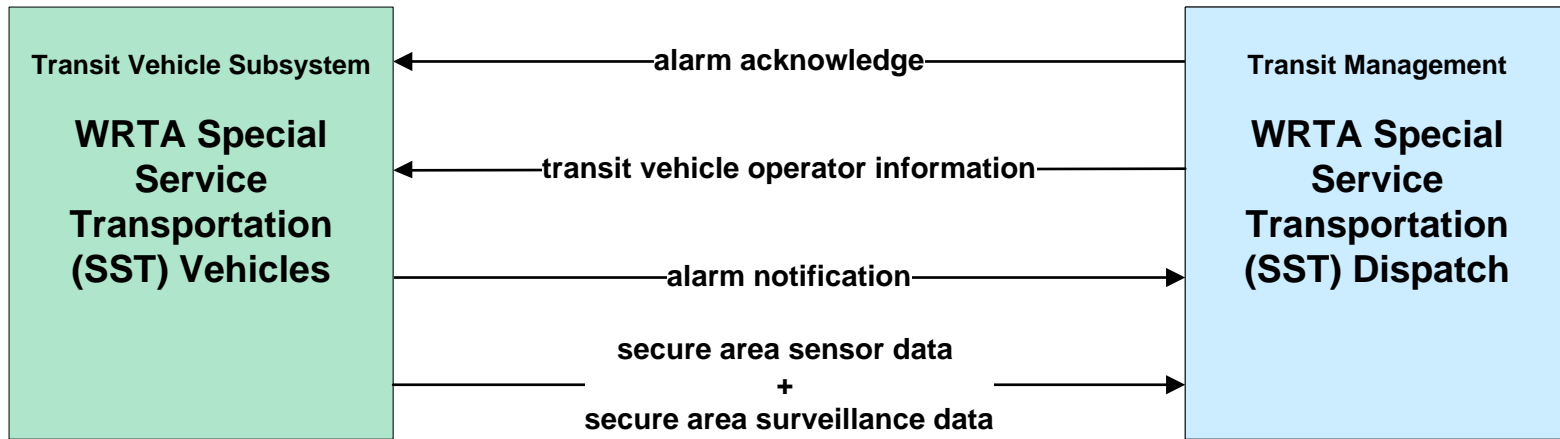

AD1 - ITS Data Mart
Ohio DPS Crash Records Database

APTS05 - Transit Security WRTA

**APTS05 - Transit Security
WRTA- SST**

Transit emergency data includes video from buses or security equipment. Possibly forward to emergency responders

transit emergency data

incident response status

**APTS05 - Transit Security
WRTA- EasyGo**

**ATMS01 - Network Surveillance
City of Youngstown**

**ATMS06 - Traffic Information Dissemination
City of Youngstown**