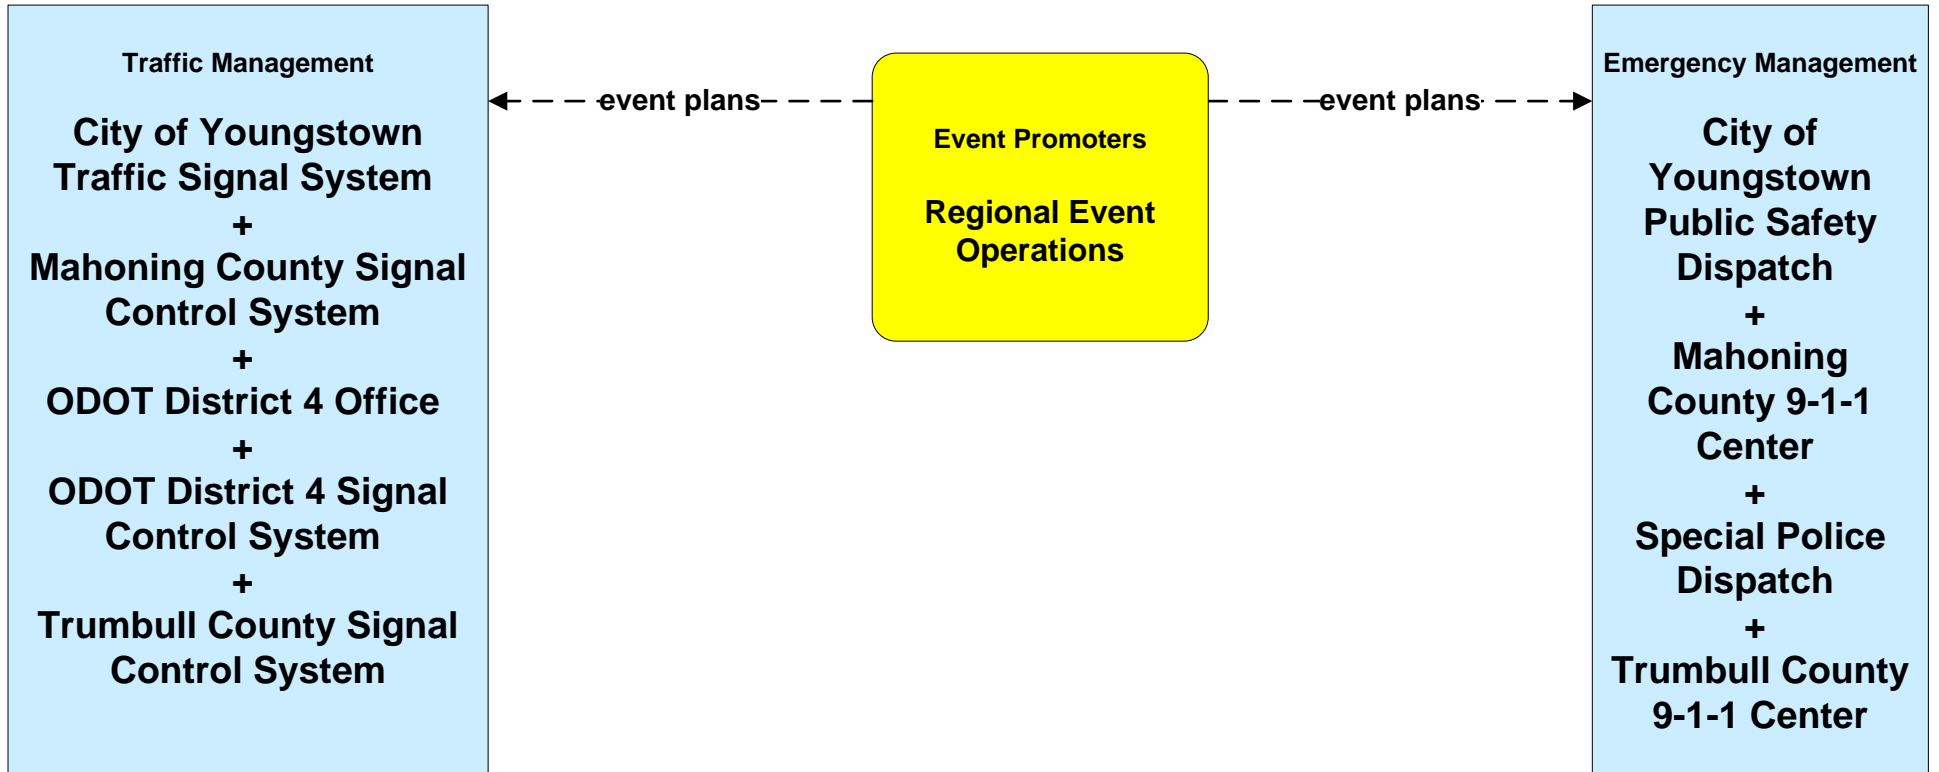

AD1 - ITS Data Mart
Ohio DPS Crash Records Database

APTS05 - Transit Security WRTA

**APTS05 - Transit Security
WRTA- SST**

Transit emergency data includes video from buses or security equipment. Possibly forward to emergency responders

transit emergency data

incident response status

**APTS05 - Transit Security
WRTA- EasyGo**

**ATMS01 - Network Surveillance
City of Youngstown**

**ATMS06 - Traffic Information Dissemination
City of Youngstown**

**ATMS08 - Incident Management
ODOT District 4 Traffic**

ATMS08 - Incident Management

City of Youngstown Traffic

**ATMS08 - Incident Management
City of Youngstown Maintenance**

ATMS08 - Incident Management Mahoning County Maintenance Dispatch

ATMS08 - Incident Management
City of Youngstown / City of Niles / City of Youngstown

ATMS08 - Incident Management Event Promoter Interfaces

**CVO10 - HAZMAT
Eastgate Region**

LEGEND

- planned and future flow (dashed arrow)
- existing flow (solid arrow)
- user defined flow (solid arrow)