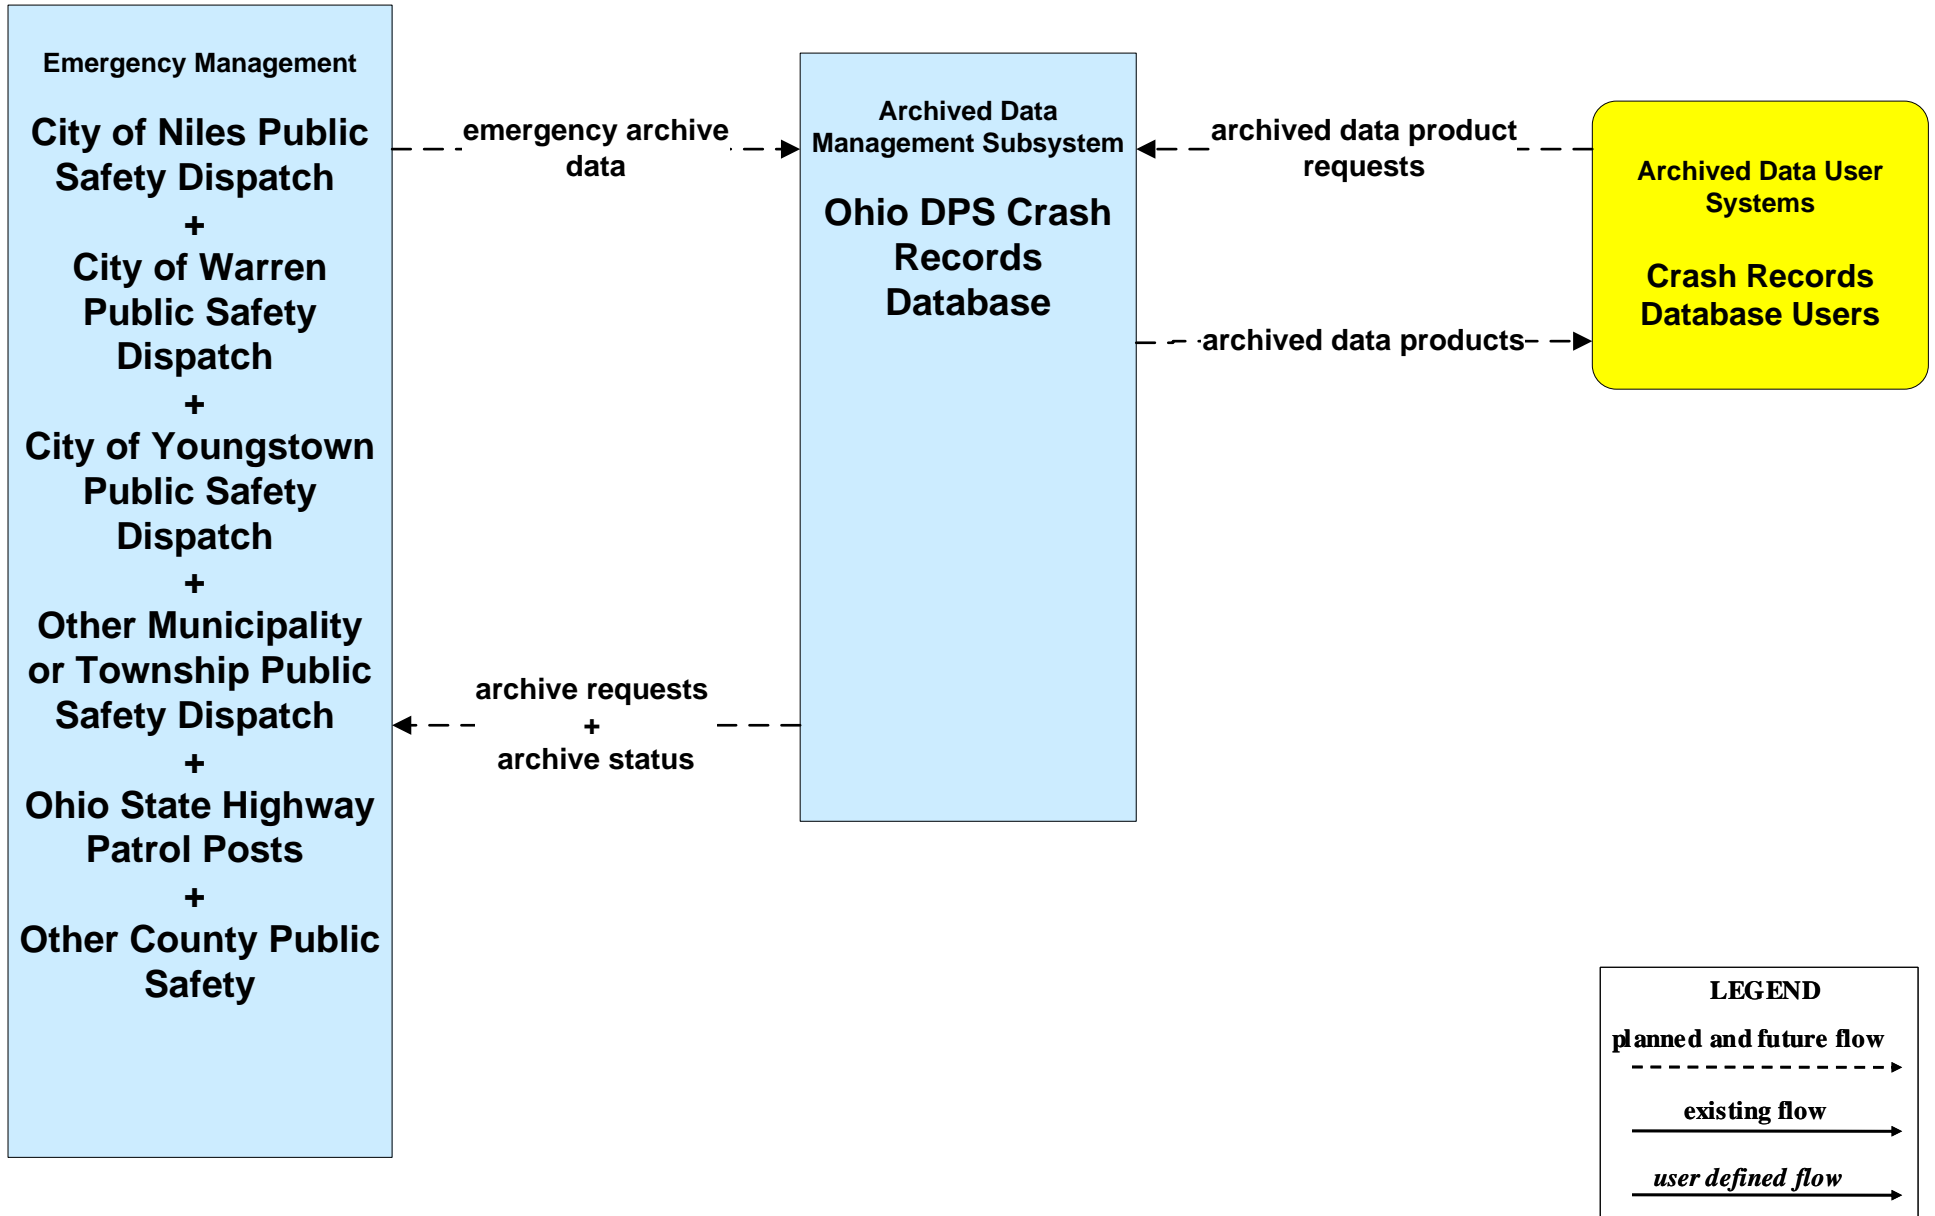

AD1 - ITS Data Mart
Ohio DPS Crash Records Database

APTS05 - Transit Security WRTA

**APTS05 - Transit Security
WRTA- SST**

Transit emergency data includes video from buses or security equipment. Possibly forward to emergency responders

transit emergency data

incident response status

**APTS05 - Transit Security
WRTA- EasyGo**

**ATMS01 - Network Surveillance
City of Youngstown**

**ATMS06 - Traffic Information Dissemination
City of Youngstown**

**ATMS08 - Incident Management
ODOT District 4 Traffic**

ATMS08 - Incident Management

City of Youngstown Traffic

**ATMS08 - Incident Management
City of Youngstown Maintenance**

ATMS08 - Incident Management Mahoning County Maintenance Dispatch

ATMS08 - Incident Management
City of Youngstown / City of Niles / City of Youngstown

ATMS08 - Incident Management Event Promoter Interfaces

**CVO10 - HAZMAT
Eastgate Region**

LEGEND

- planned and future flow (dashed arrow)
- existing flow (solid arrow)
- user defined flow (solid arrow)