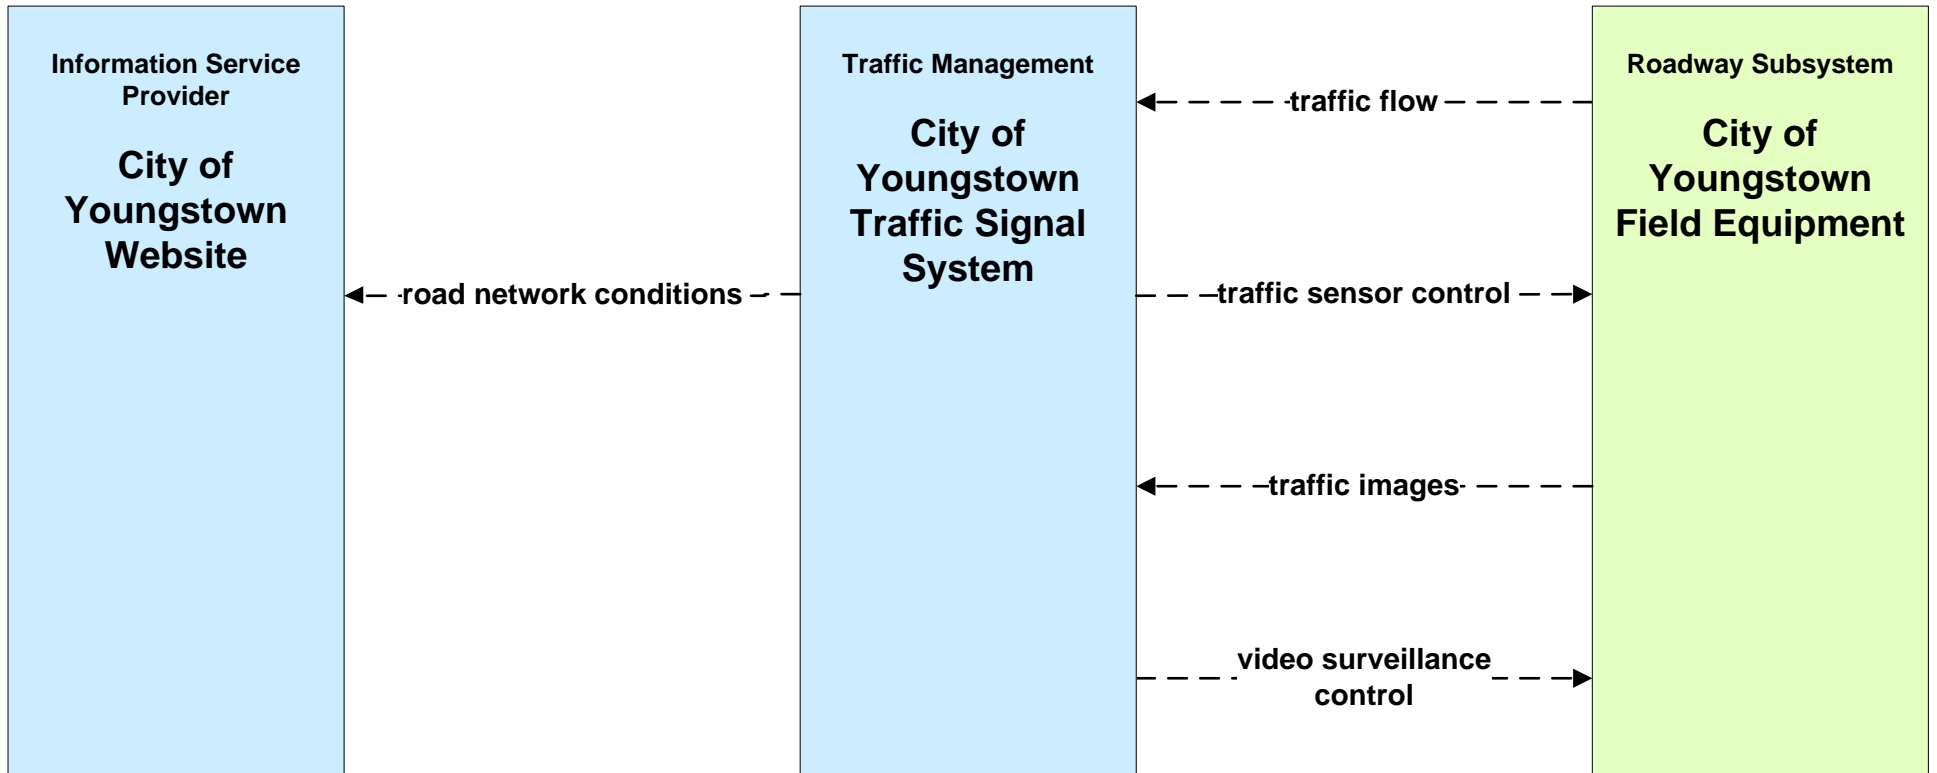

AD1 - ITS Data Mart
Ohio DPS Crash Records Database

APTS05 - Transit Security WRTA

**APTS05 - Transit Security
WRTA- SST**

Transit emergency data includes video from buses or security equipment. Possibly forward to emergency responders

transit emergency data

incident response status

**APTS05 - Transit Security
WRTA- EasyGo**

**ATMS01 - Network Surveillance
City of Youngstown**

**ATMS06 - Traffic Information Dissemination
City of Youngstown**

**ATMS08 - Incident Management
ODOT District 4 Traffic**

ATMS08 - Incident Management

City of Youngstown Traffic

**ATMS08 - Incident Management
City of Youngstown Maintenance**

ATMS08 - Incident Management Mahoning County Maintenance Dispatch

ATMS08 - Incident Management
City of Youngstown / City of Niles / City of Youngstown

ATMS08 - Incident Management Event Promoter Interfaces

**CVO10 - HAZMAT
Eastgate Region**

LEGEND

- planned and future flow (dashed arrow)
- existing flow (solid arrow)
- user defined flow (solid arrow)