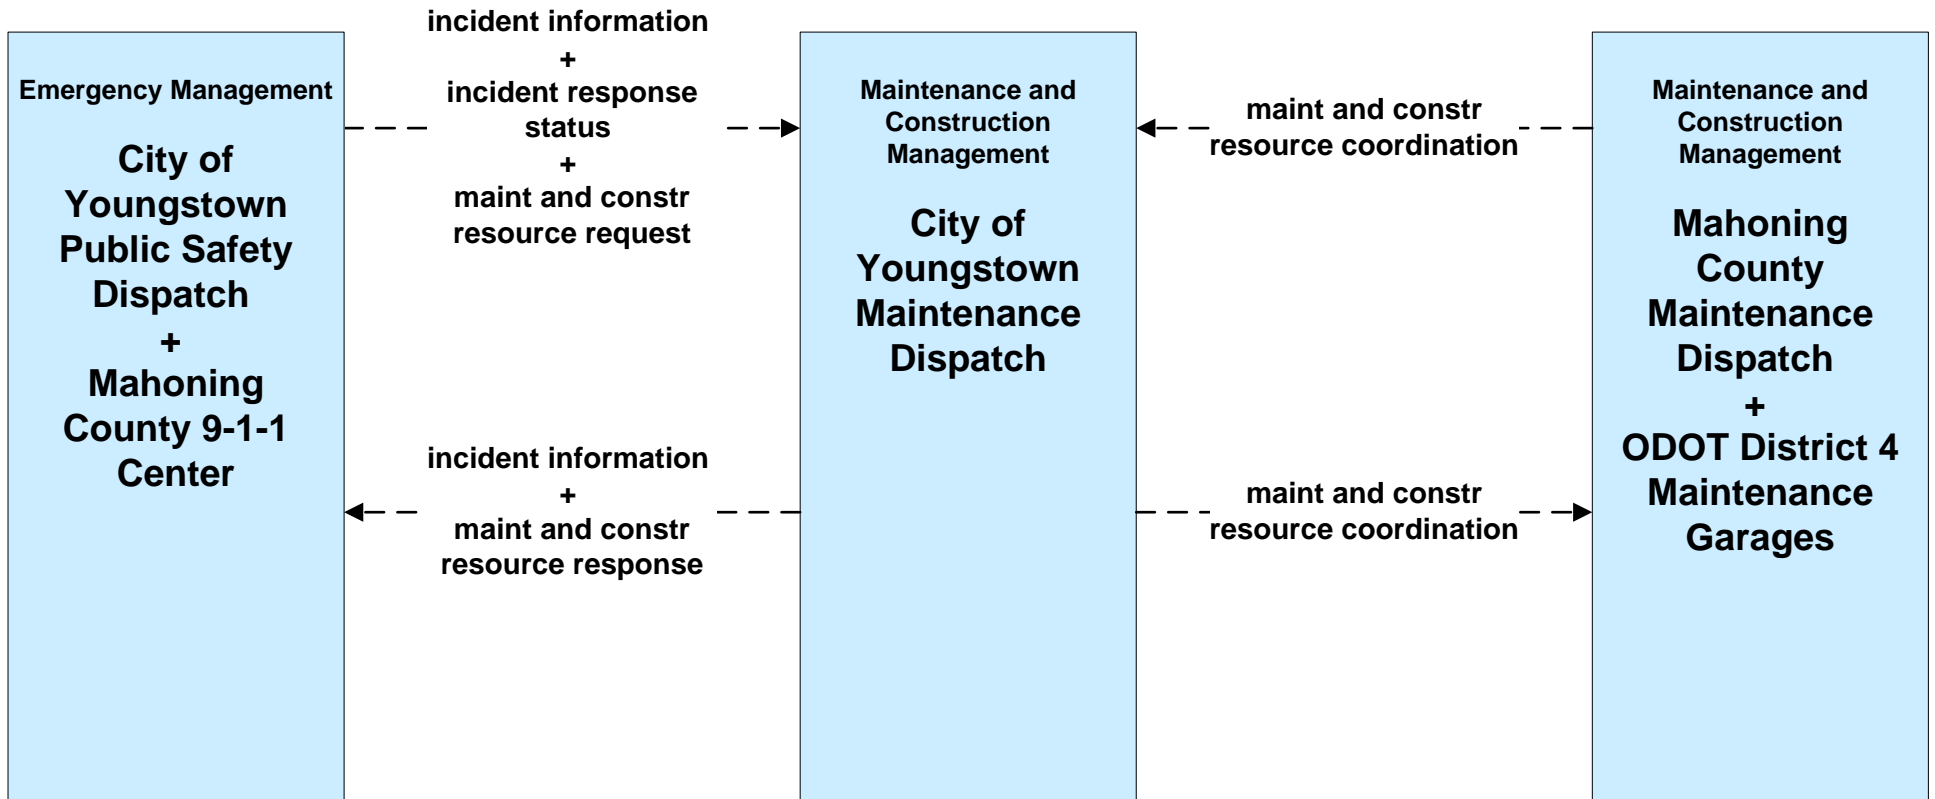

AD1 - ITS Data Mart
Ohio DPS Crash Records Database

APTS05 - Transit Security WRTA

**APTS05 - Transit Security
WRTA- SST**

Transit emergency data includes video from buses or security equipment. Possibly forward to emergency responders

transit emergency data

incident response status

**APTS05 - Transit Security
WRTA- EasyGo**

**ATMS01 - Network Surveillance
City of Youngstown**

**ATMS06 - Traffic Information Dissemination
City of Youngstown**

**ATMS08 - Incident Management
ODOT District 4 Traffic**

ATMS08 - Incident Management

City of Youngstown Traffic

**ATMS08 - Incident Management
City of Youngstown Maintenance**

ATMS08 - Incident Management Mahoning County Maintenance Dispatch

ATMS08 - Incident Management
City of Youngstown / City of Niles / City of Youngstown

ATMS08 - Incident Management Event Promoter Interfaces

**CVO10 - HAZMAT
Eastgate Region**

LEGEND

- planned and future flow (dashed arrow)
- existing flow (solid arrow)
- user defined flow (solid arrow)