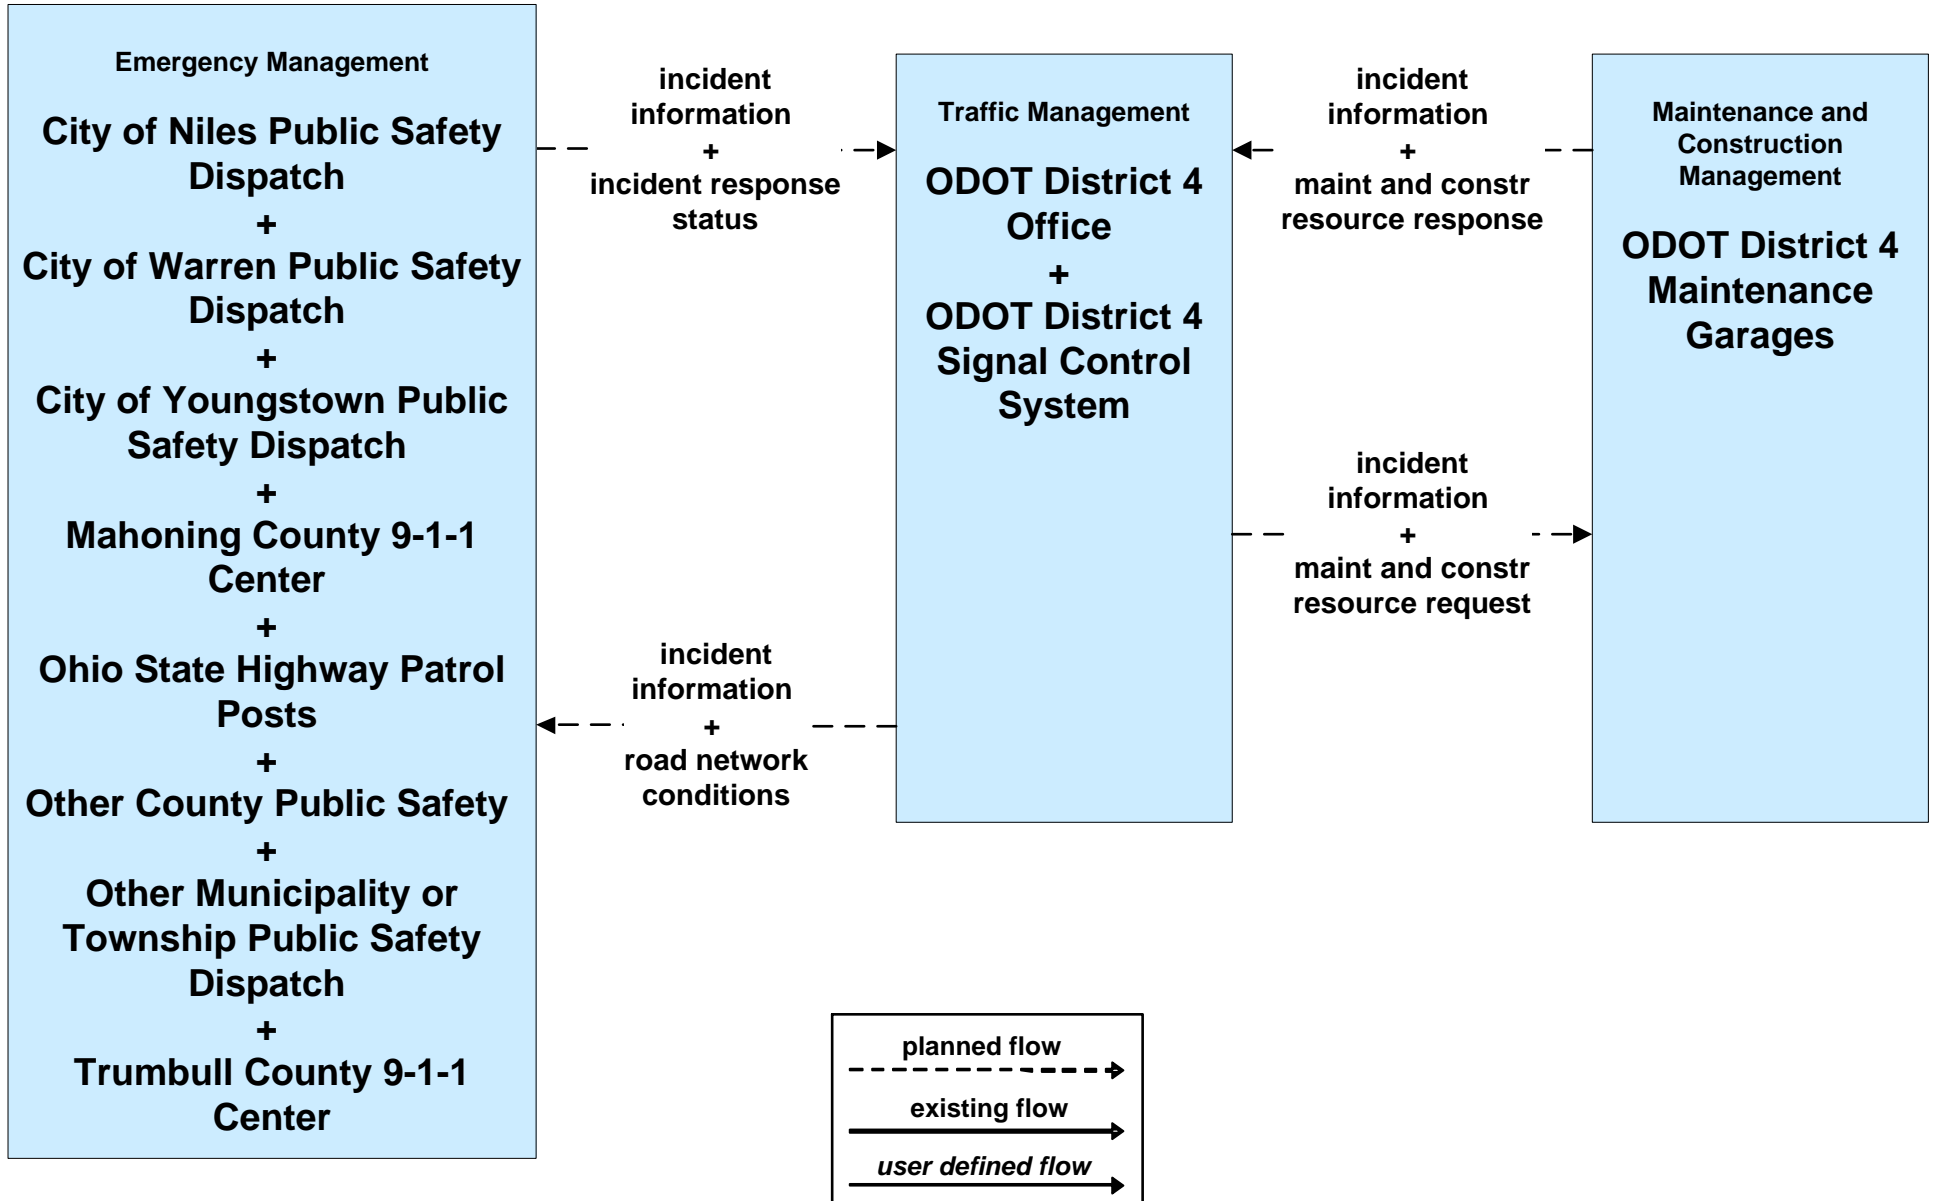

AD1 - ITS Data Mart
Ohio DPS Crash Records Database

APTS05 - Transit Security WRTA

**APTS05 - Transit Security
WRTA- SST**

Transit emergency data includes video from buses or security equipment. Possibly forward to emergency responders

transit emergency data

incident response status

**APTS05 - Transit Security
WRTA- EasyGo**

**ATMS01 - Network Surveillance
City of Youngstown**

**ATMS06 - Traffic Information Dissemination
City of Youngstown**

**ATMS08 - Incident Management
ODOT District 4 Traffic**

ATMS08 - Incident Management

City of Youngstown Traffic

**ATMS08 - Incident Management
City of Youngstown Maintenance**

ATMS08 - Incident Management Mahoning County Maintenance Dispatch

ATMS08 - Incident Management
City of Youngstown / City of Niles / City of Youngstown

ATMS08 - Incident Management Event Promoter Interfaces

**CVO10 - HAZMAT
Eastgate Region**

LEGEND

- planned and future flow (dashed arrow)
- existing flow (solid arrow)
- user defined flow (solid arrow)