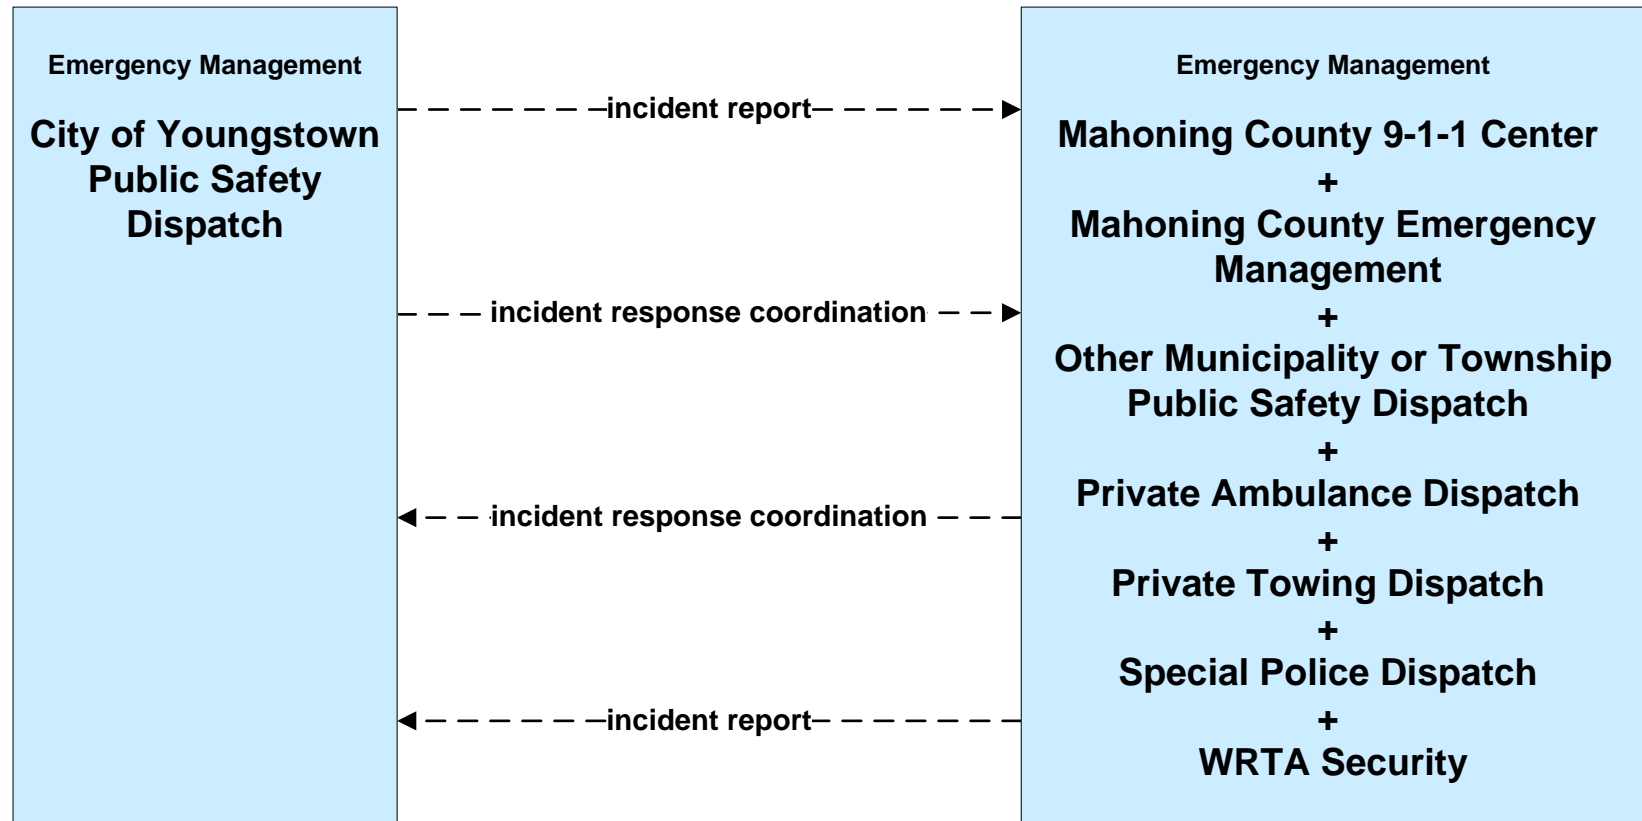

**EM01 - Emergency Response Coordination
City of Youngstown Public Safety**