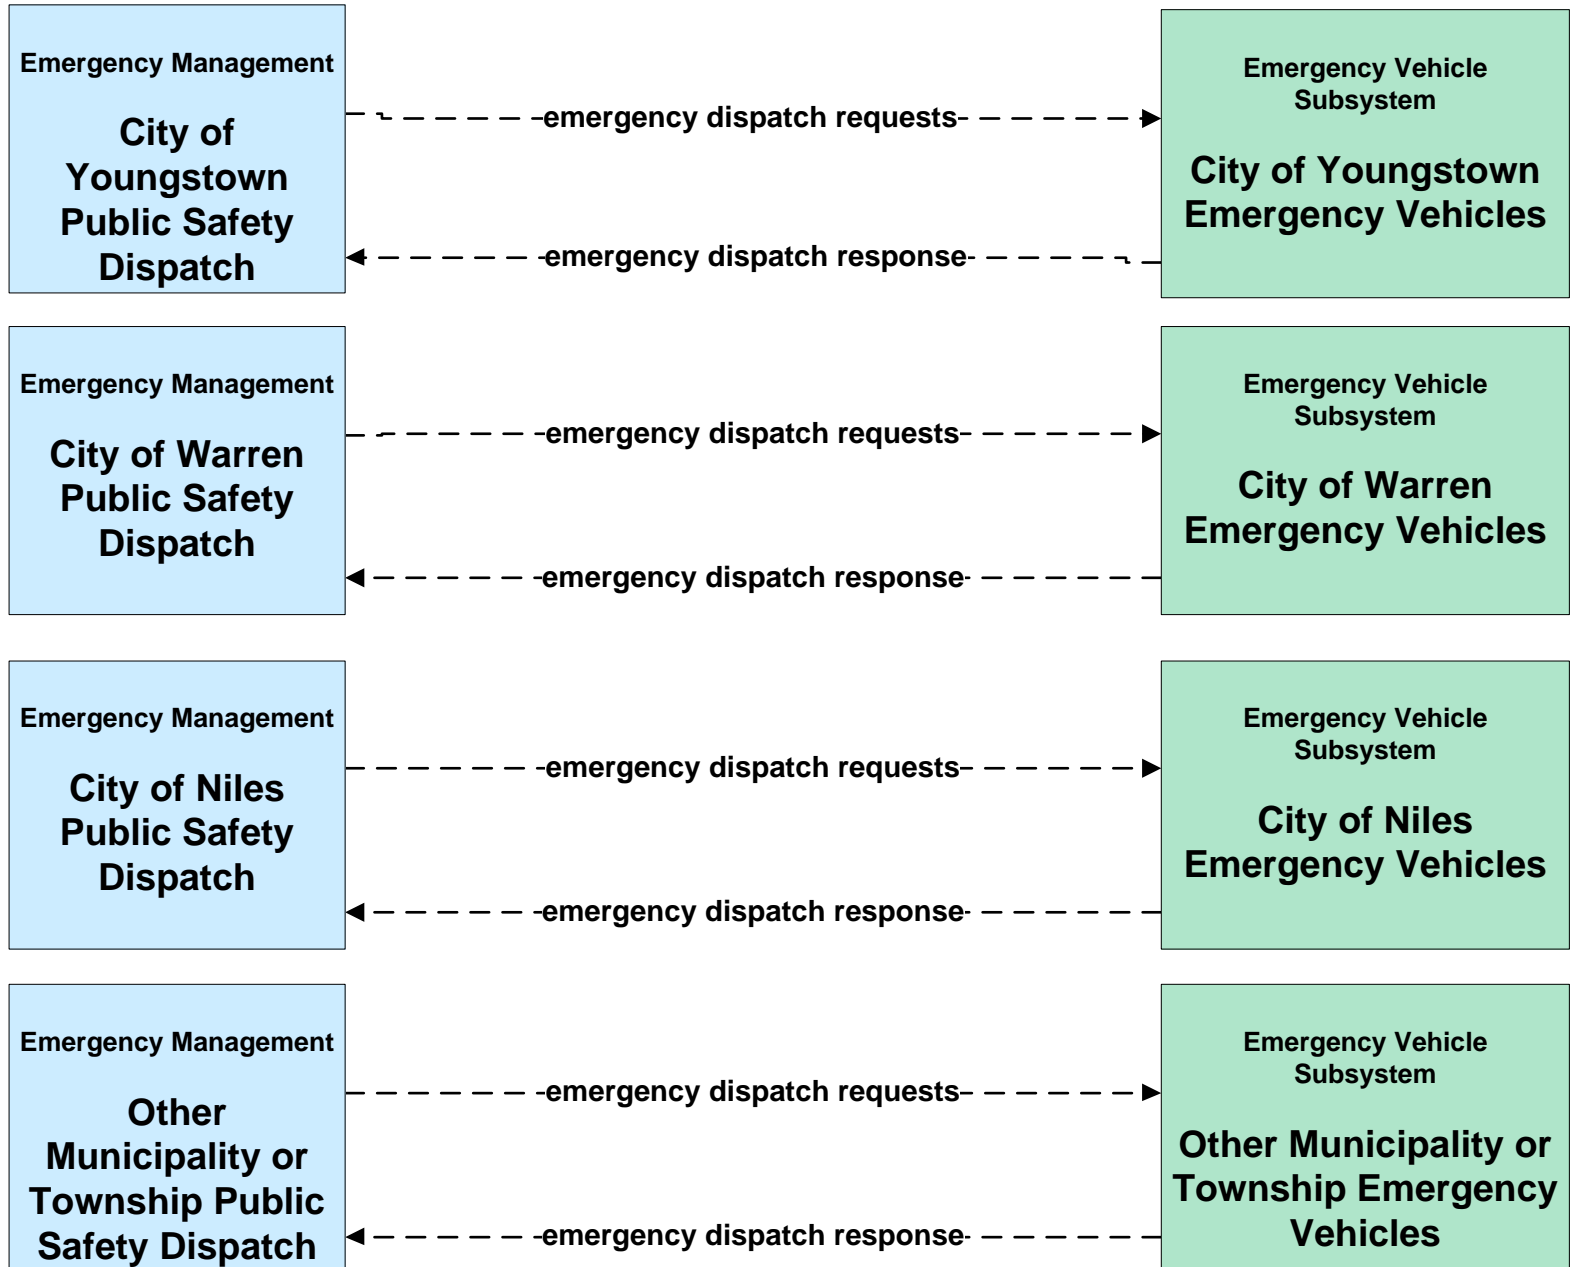

EM01 - Emergency Call Taking and Dispatch Municipalities