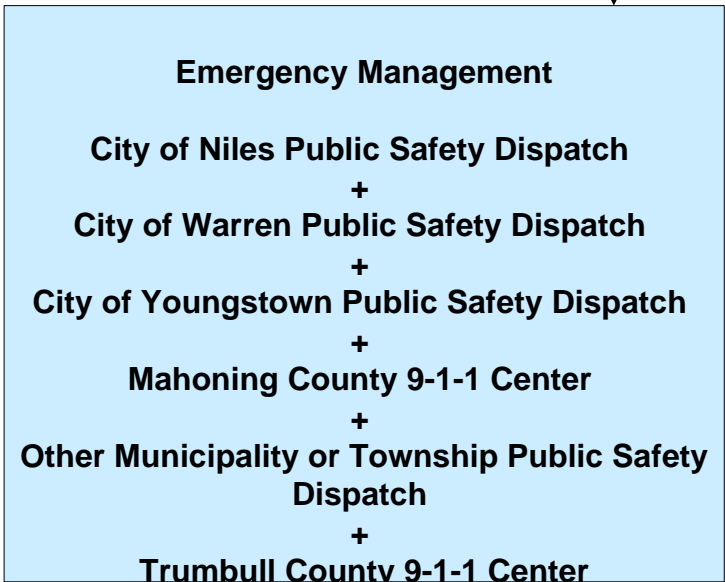

AD1 - ITS Data Mart
Ohio DPS Crash Records Database

APTS05 - Transit Security WRTA

**APTS05 - Transit Security
WRTA- SST**

Transit emergency data includes video from buses or security equipment. Possibly forward to emergency responders

transit emergency data

incident response status

**APTS05 - Transit Security
WRTA- EasyGo**

**ATMS01 - Network Surveillance
City of Youngstown**

**ATMS06 - Traffic Information Dissemination
City of Youngstown**