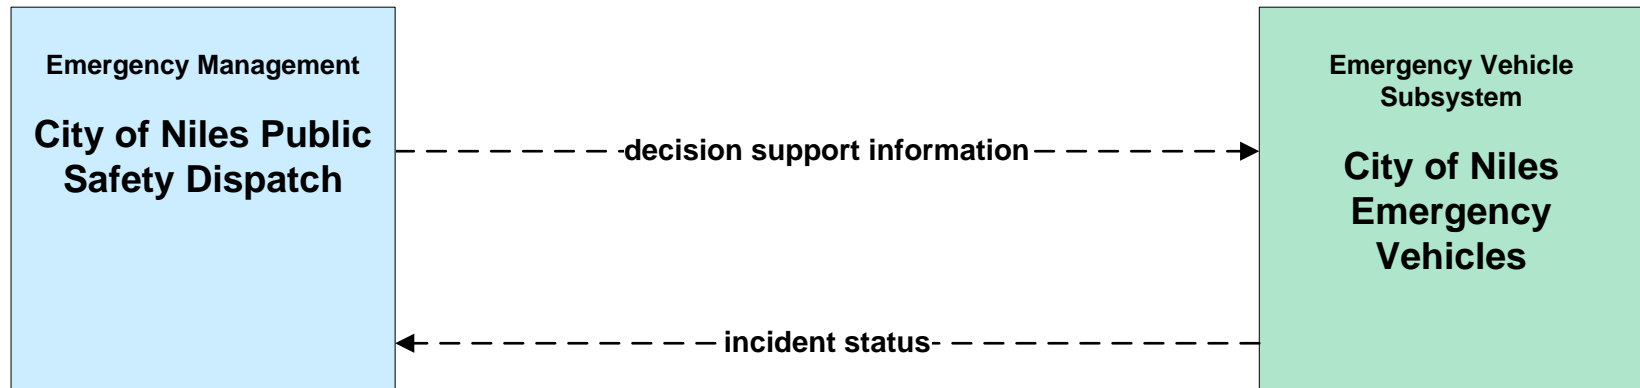

transit emergency data

incident response status

**APTS05 - Transit Security
WRTA- EasyGo**

**ATMS01 - Network Surveillance
City of Youngstown**

**ATMS06 - Traffic Information Dissemination
City of Youngstown**

**ATMS08 - Incident Management
ODOT District 4 Traffic**

ATMS08 - Incident Management

City of Youngstown Traffic

**ATMS08 - Incident Management
City of Youngstown Maintenance**

ATMS08 - Incident Management Mahoning County Maintenance Dispatch

ATMS08 - Incident Management
City of Youngstown / City of Niles / City of Youngstown

ATMS08 - Incident Management Event Promoter Interfaces

**CVO10 - HAZMAT
Eastgate Region**

LEGEND

- planned and future flow (dashed arrow)
- existing flow (solid arrow)
- user defined flow (solid arrow)