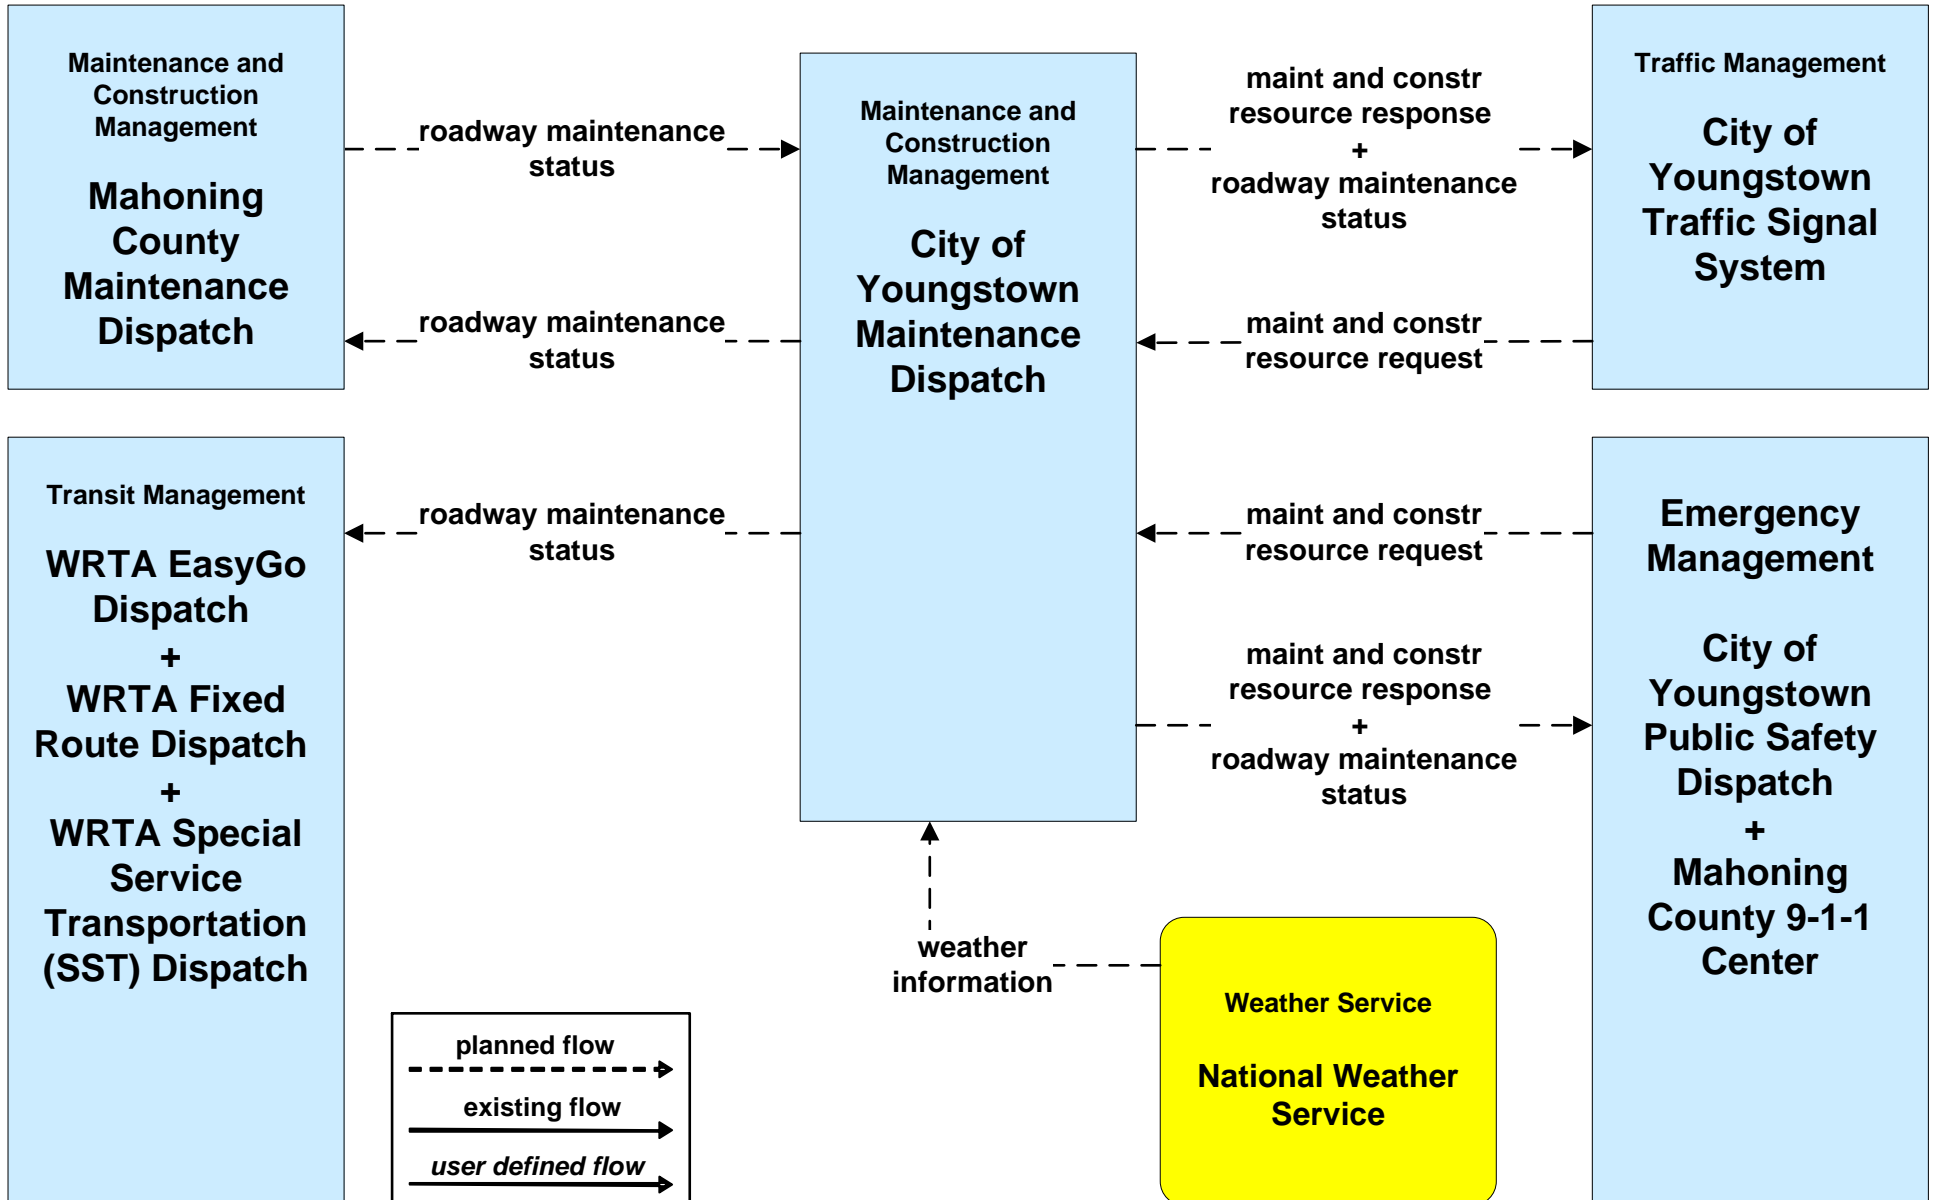

AD1 - ITS Data Mart
Ohio DPS Crash Records Database

APTS05 - Transit Security WRTA

**APTS05 - Transit Security
WRTA- SST**

Transit emergency data includes video from buses or security equipment. Possibly forward to emergency responders

Other EM

**Warren-Youngstown
Regional Incident and
Mutual Aid Network**

**EM01 - Emergency Response Coordination
City of Youngstown Public Safety**

**EM01 - Emergency Response Coordination
Municipal Public Safety Dispatch**

**EM01 - Emergency Response Coordination
Mahoning County 9-1-1 Center**

**EM01 - Emergency Response Coordination
Special Police Dispatch**

EM01 - Emergency Call Taking and Dispatch Municipalities

**EM08 - Disaster Response and Recovery
Mahoning County EOC (1 of 2)**

EM09 - Evacuation and Reentry Management Mahoning County EOC

**MC06 - Winter Maintenance
City of Youngstown**

**MC08 - Workzone Management
City of Youngstown**