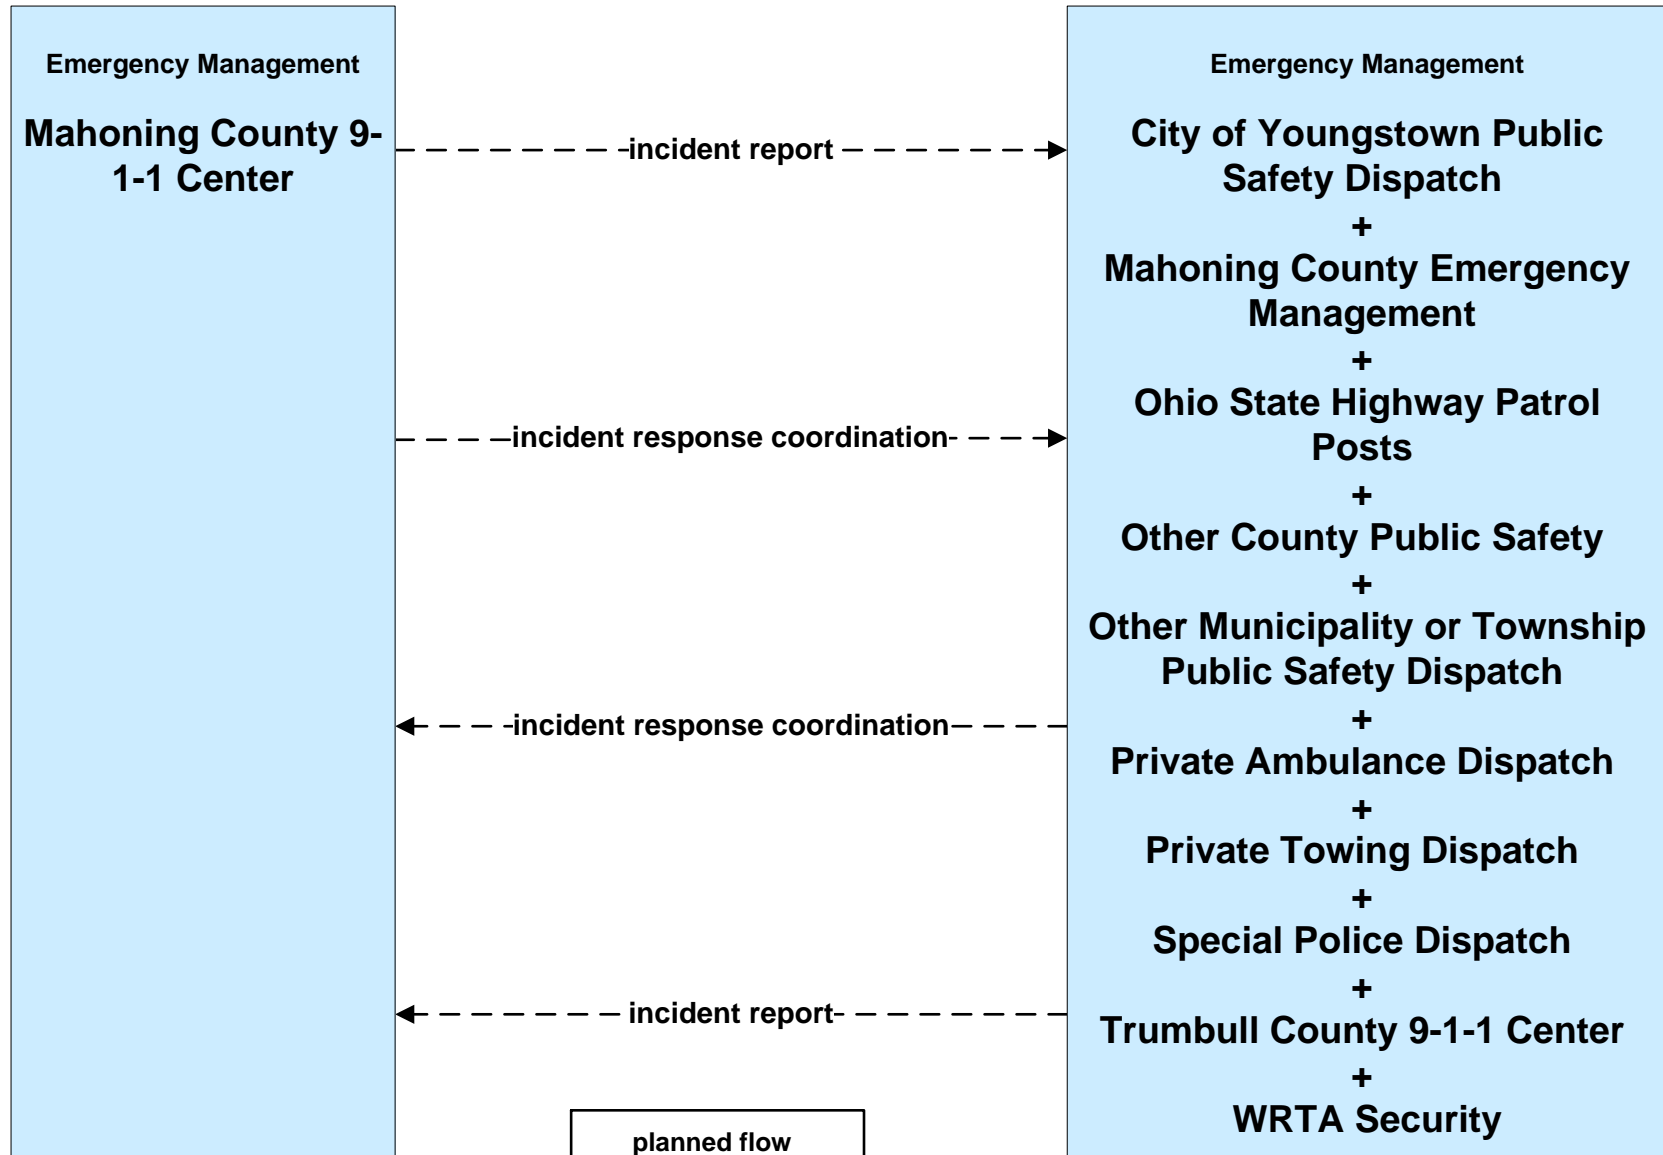

**EM01 - Emergency Response Coordination
Mahoning County 9-1-1 Center**