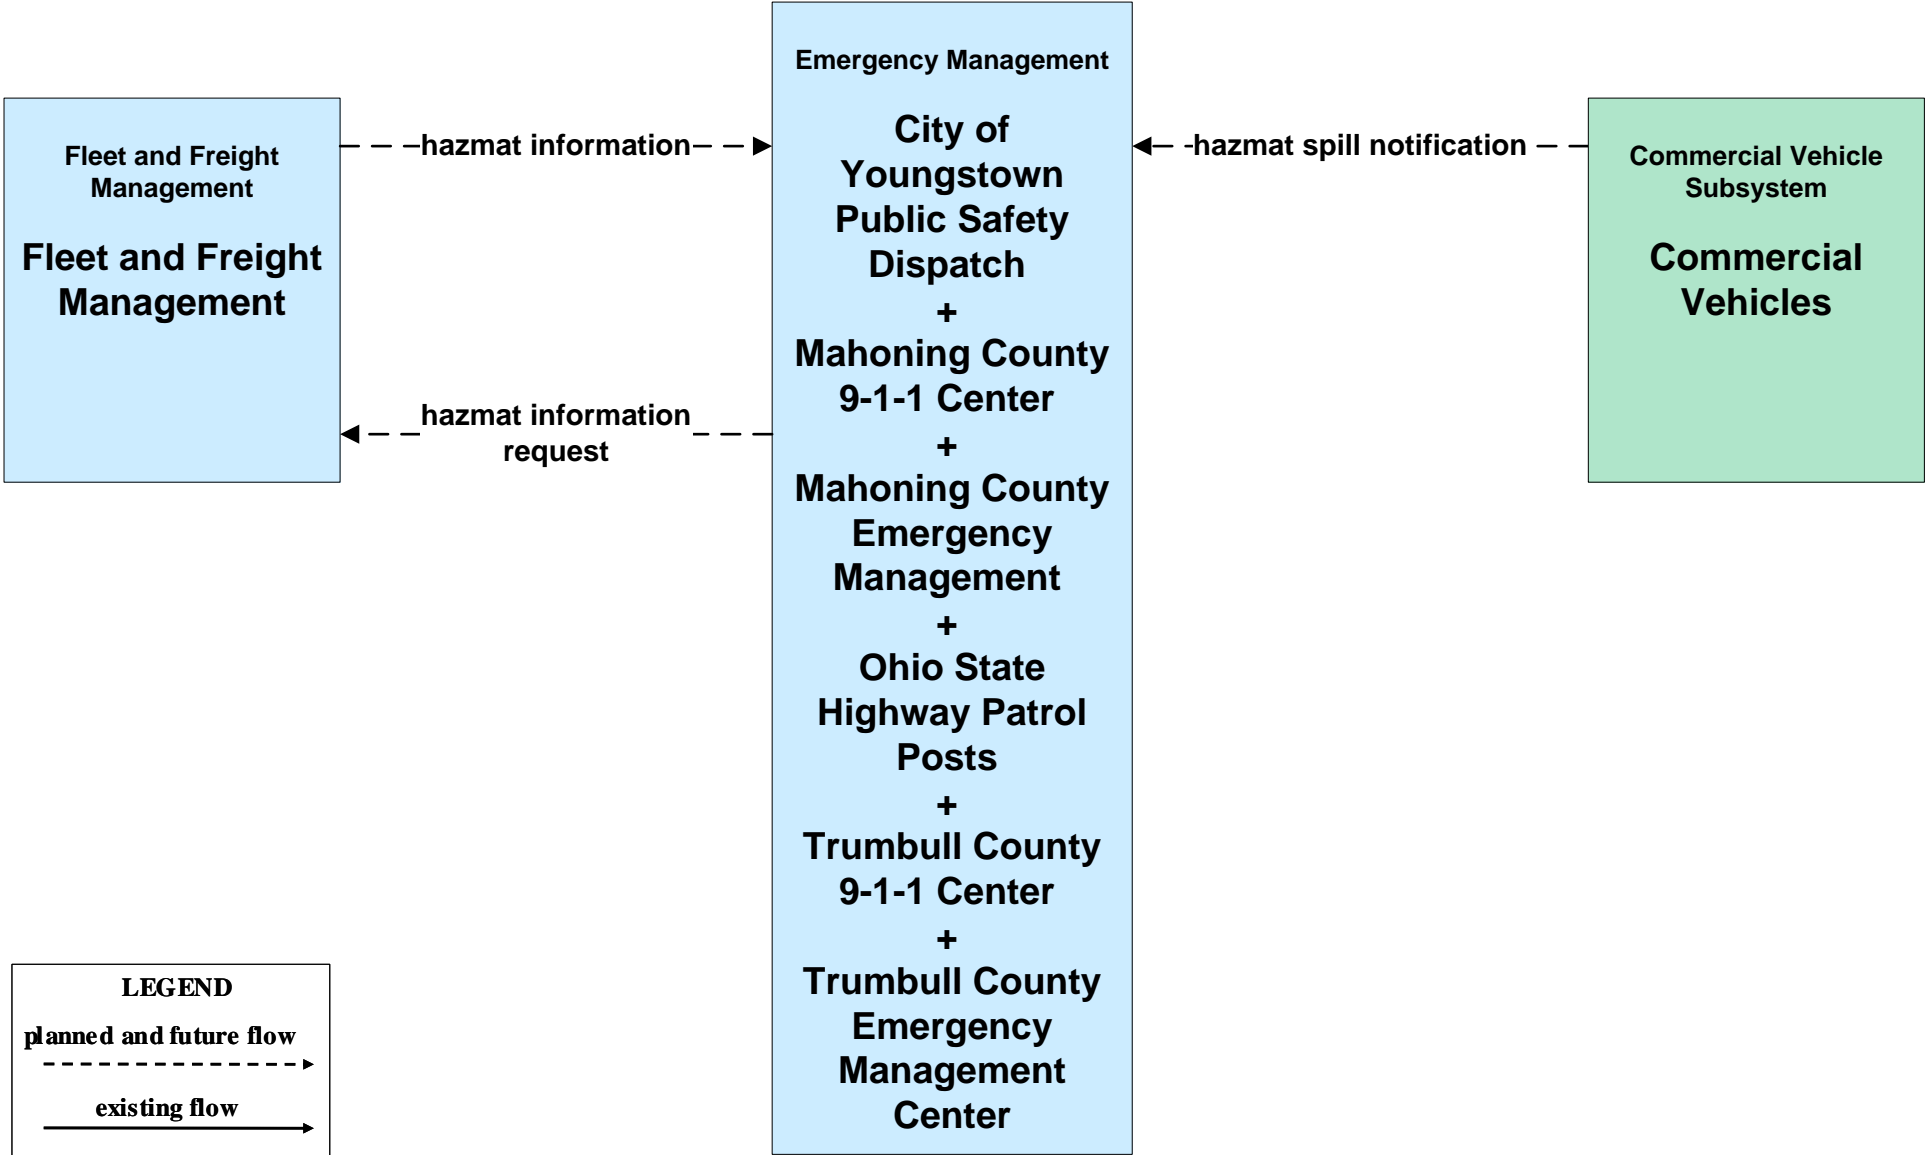

AD1 - ITS Data Mart
Ohio DPS Crash Records Database

APTS05 - Transit Security WRTA

**APTS05 - Transit Security
WRTA- SST**

Transit emergency data includes video from buses or security equipment. Possibly forward to emergency responders

transit emergency data

incident response status

**APTS05 - Transit Security
WRTA- EasyGo**

**ATMS01 - Network Surveillance
City of Youngstown**

**ATMS06 - Traffic Information Dissemination
City of Youngstown**

**ATMS08 - Incident Management
ODOT District 4 Traffic**

ATMS08 - Incident Management

City of Youngstown Traffic

**ATMS08 - Incident Management
City of Youngstown Maintenance**

ATMS08 - Incident Management Mahoning County Maintenance Dispatch

ATMS08 - Incident Management
City of Youngstown / City of Niles / City of Youngstown

ATMS08 - Incident Management Event Promoter Interfaces

**CVO10 - HAZMAT
Eastgate Region**

LEGEND

- planned and future flow (dashed arrow)
- existing flow (solid arrow)
- user defined flow (solid arrow)