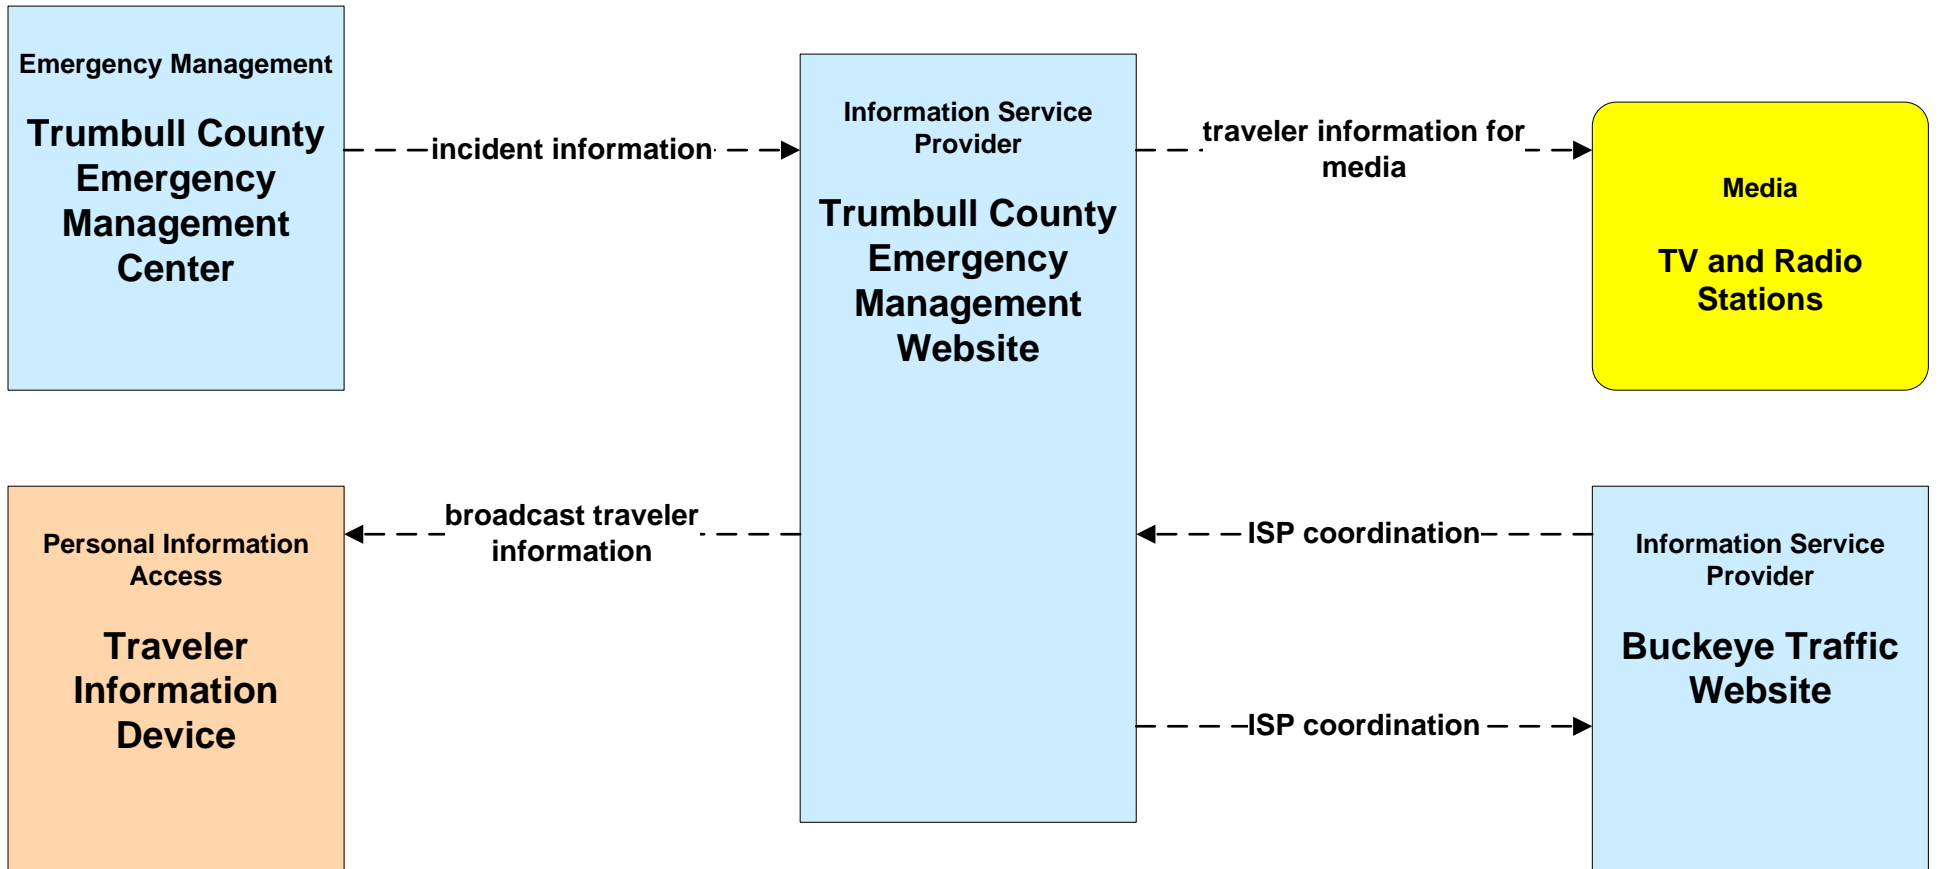

ATIS01 - Broadcast Traveler Information ODOT

**ATIS01 - Broadcast Traveler Information
City of Niles**

**ATIS01 - Broadcast Traveler Information
City of Warren Website**

ATIS01 - Broadcast Traveler Information Mahoning County Website

ATIS01 - Broadcast Traveler Information Trumbull County Website

**ATIS01 - Broadcast Traveler Information
Turnbull County EM Website**

ATMS06 - Traffic Information Dissemination ODOT Regional Traffic Operations

**ATMS06 - Traffic Information Dissemination
City of Youngstown**

**ATMS06 - Traffic Information Dissemination
City of Niles**

**ATMS06 - Traffic Information Dissemination
City of Warren**

ATMS06 - Traffic Information Dissemination Mahoning County

**ATMS06 - Traffic Information Dissemination
Trumbull County**

EM10 - Disaster Traveler Information Mahoning County EMA

EM10 - Disaster Traveler Information Trumbull County EMA

**MC04 - Weather Information Processing and Distribution
ODOT District 4**