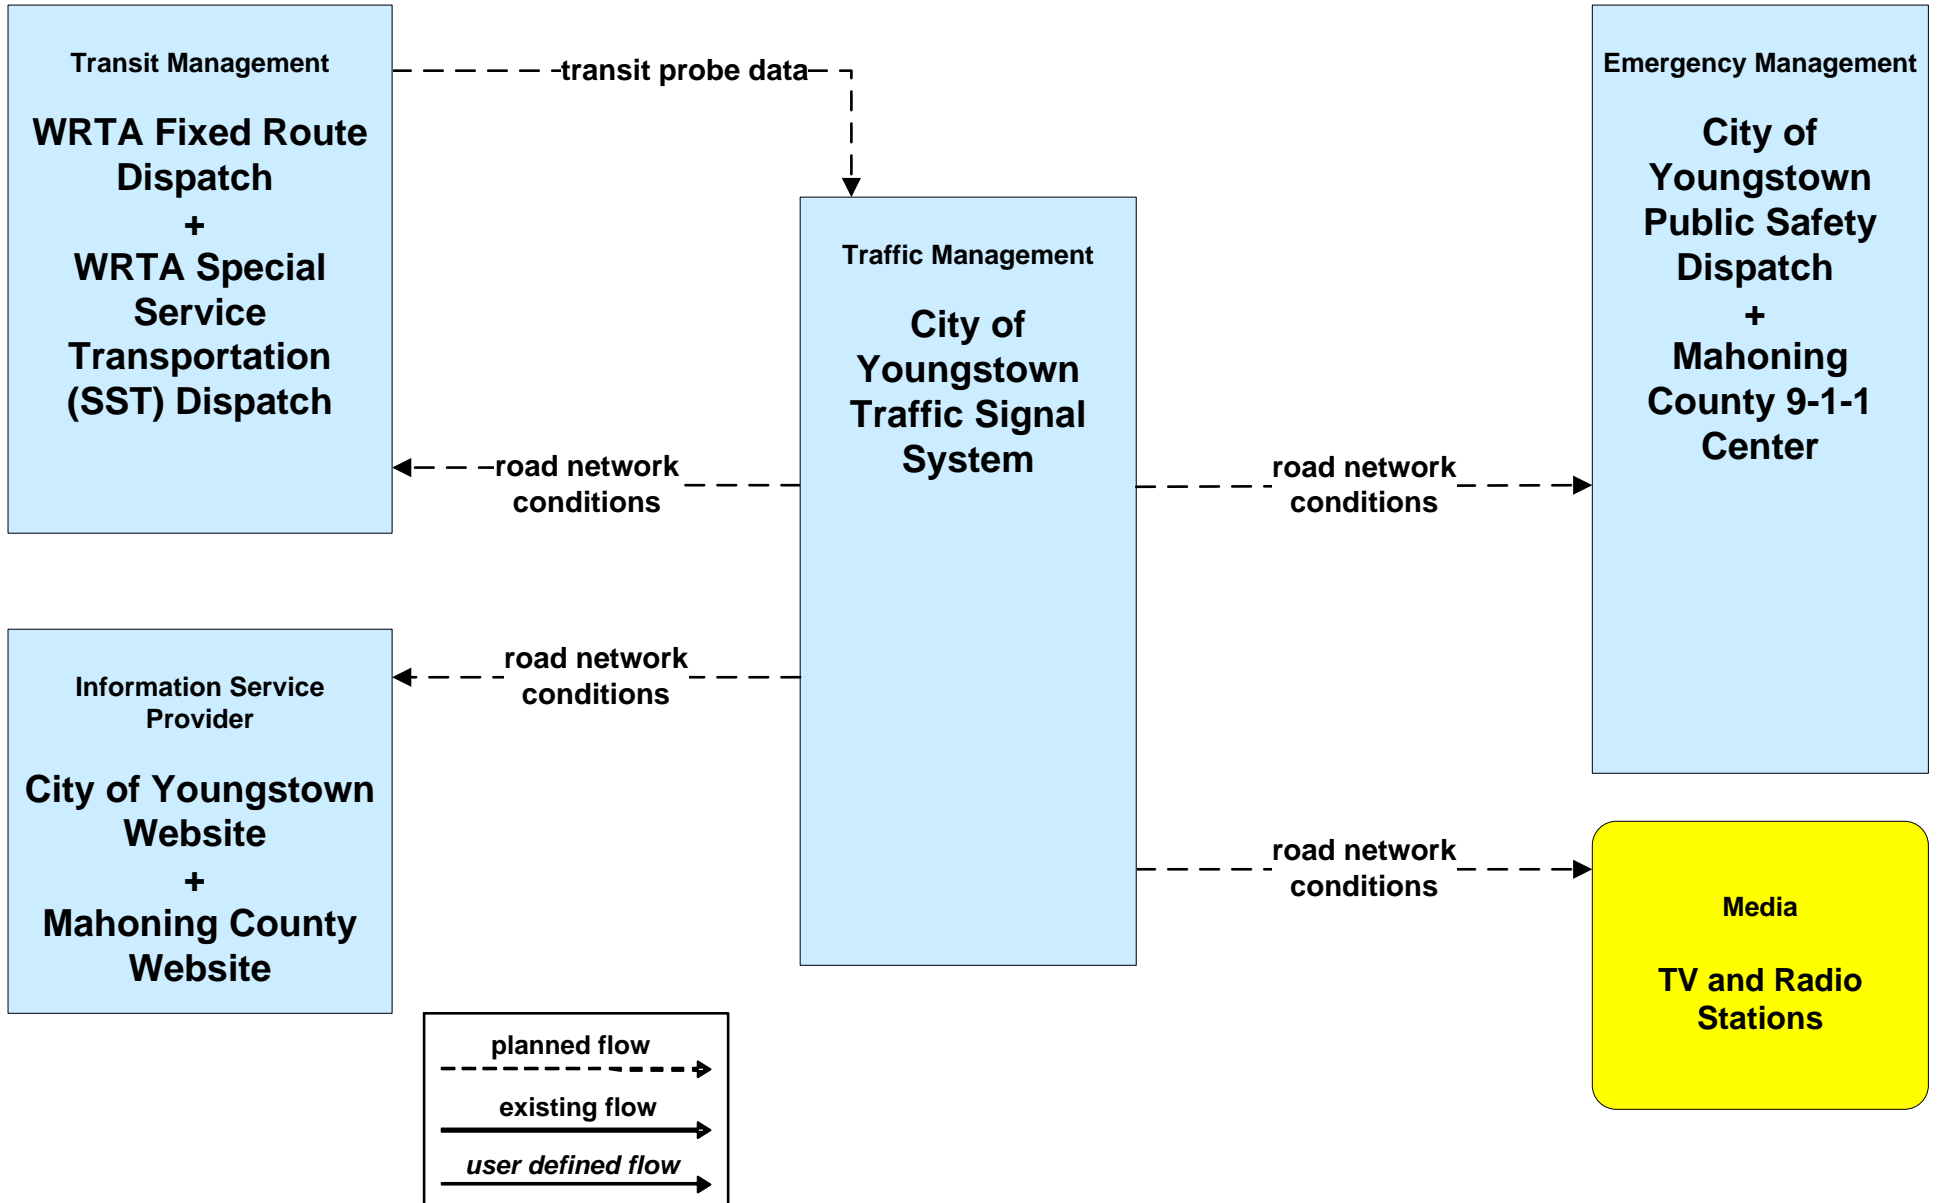

ATIS01 - Broadcast Traveler Information ODOT

**ATIS01 - Broadcast Traveler Information
City of Niles**

**ATIS01 - Broadcast Traveler Information
City of Warren Website**

ATIS01 - Broadcast Traveler Information Mahoning County Website

ATIS01 - Broadcast Traveler Information Trumbull County Website

**ATIS01 - Broadcast Traveler Information
Turnbull County EM Website**

ATMS06 - Traffic Information Dissemination ODOT Regional Traffic Operations

**ATMS06 - Traffic Information Dissemination
City of Youngstown**

**ATMS06 - Traffic Information Dissemination
City of Niles**

**ATMS06 - Traffic Information Dissemination
City of Warren**

ATMS06 - Traffic Information Dissemination Mahoning County

**ATMS06 - Traffic Information Dissemination
Trumbull County**

EM10 - Disaster Traveler Information Mahoning County EMA

EM10 - Disaster Traveler Information Trumbull County EMA

**MC04 - Weather Information Processing and Distribution
ODOT District 4**