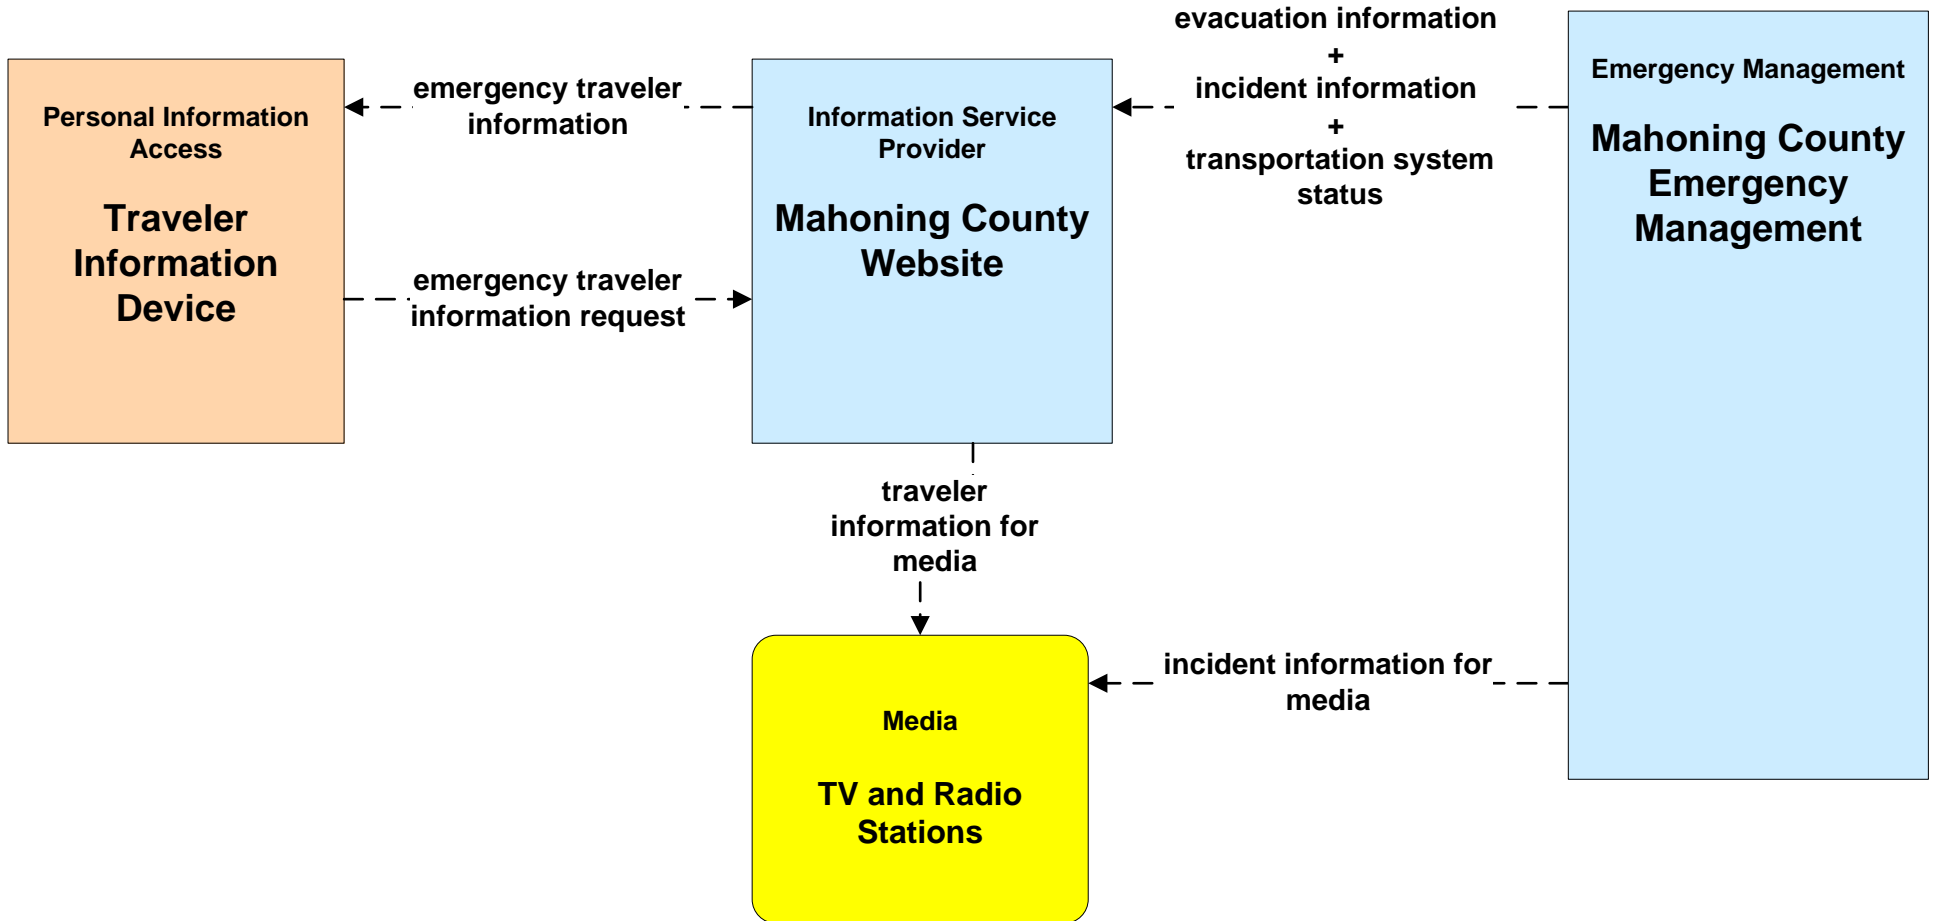

ATIS01 - Broadcast Traveler Information ODOT

**ATIS01 - Broadcast Traveler Information
City of Niles**

**ATIS01 - Broadcast Traveler Information
City of Warren Website**

ATIS01 - Broadcast Traveler Information Mahoning County Website

ATIS01 - Broadcast Traveler Information Trumbull County Website

**ATIS01 - Broadcast Traveler Information
Turnbull County EM Website**

ATMS06 - Traffic Information Dissemination ODOT Regional Traffic Operations

**ATMS06 - Traffic Information Dissemination
City of Youngstown**

**ATMS06 - Traffic Information Dissemination
City of Niles**

**ATMS06 - Traffic Information Dissemination
City of Warren**

ATMS06 - Traffic Information Dissemination Mahoning County

**ATMS06 - Traffic Information Dissemination
Trumbull County**

EM10 - Disaster Traveler Information Mahoning County EMA

EM10 - Disaster Traveler Information Trumbull County EMA

**MC04 - Weather Information Processing and Distribution
ODOT District 4**