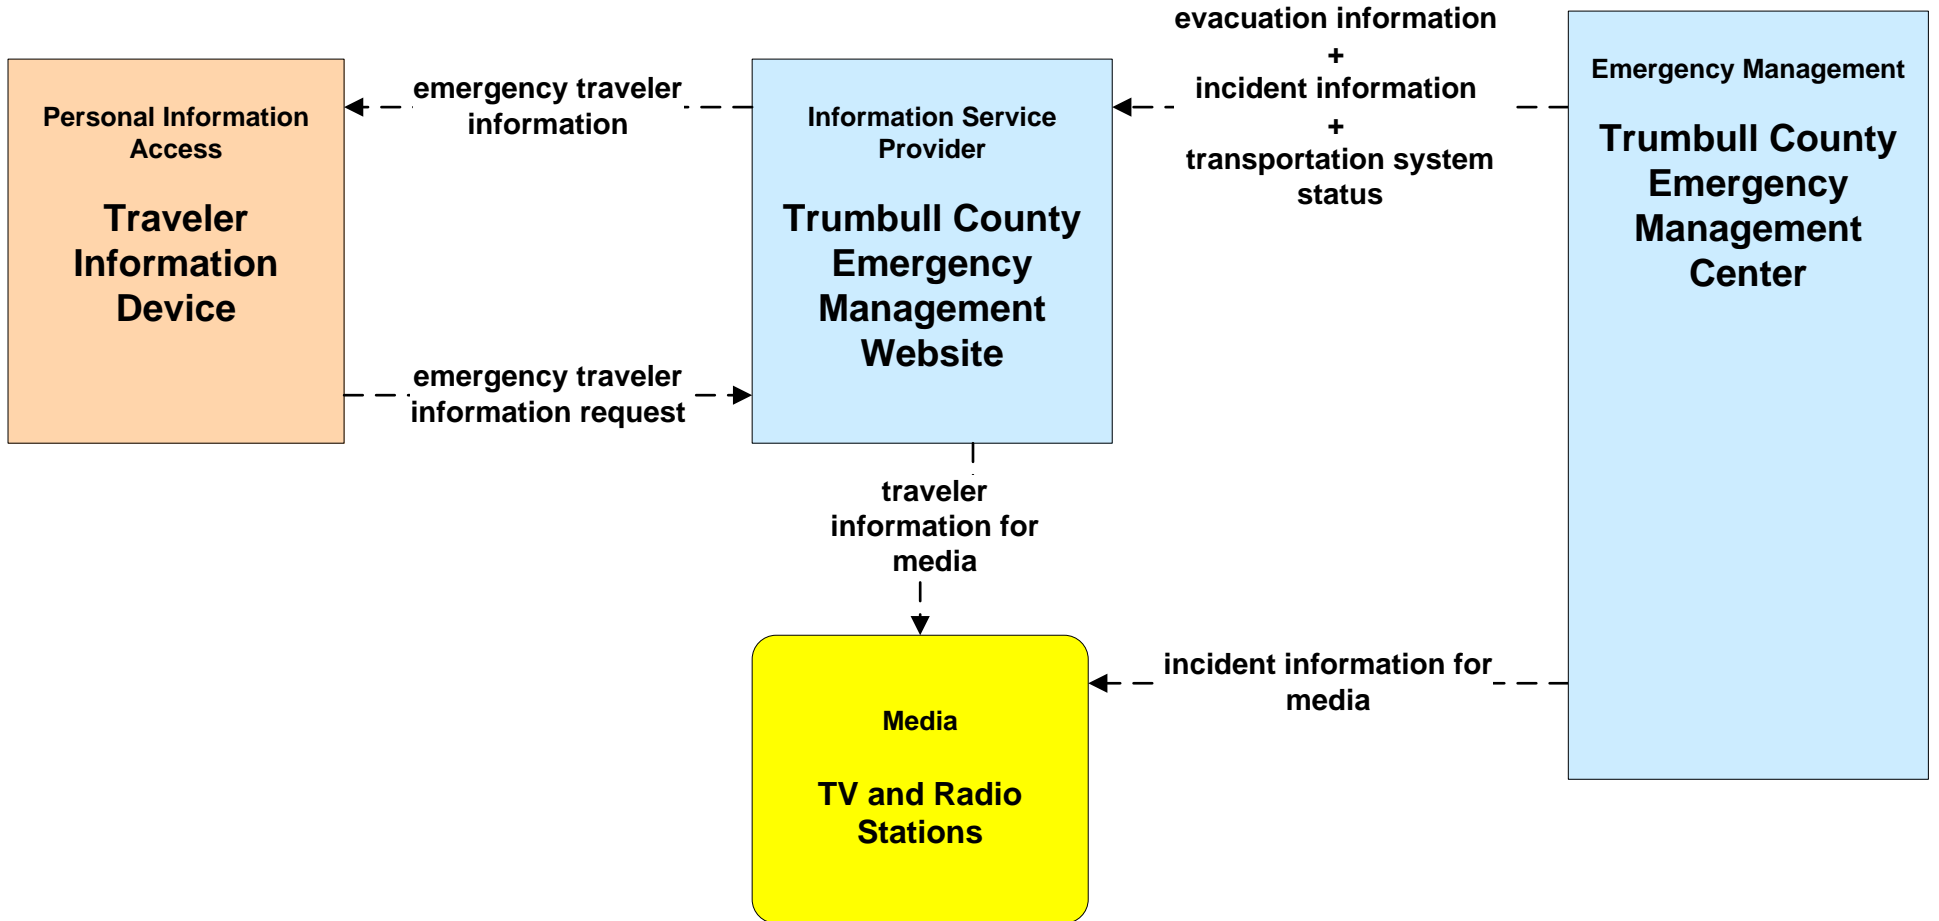

ATIS01 - Broadcast Traveler Information ODOT

**ATIS01 - Broadcast Traveler Information
City of Niles**

**ATIS01 - Broadcast Traveler Information
City of Warren Website**

ATIS01 - Broadcast Traveler Information Mahoning County Website

ATIS01 - Broadcast Traveler Information Trumbull County Website

**ATIS01 - Broadcast Traveler Information
Turnbull County EM Website**

ATMS06 - Traffic Information Dissemination ODOT Regional Traffic Operations

**ATMS06 - Traffic Information Dissemination
City of Youngstown**

**ATMS06 - Traffic Information Dissemination
City of Niles**

**ATMS06 - Traffic Information Dissemination
City of Warren**

ATMS06 - Traffic Information Dissemination Mahoning County

**ATMS06 - Traffic Information Dissemination
Trumbull County**

EM10 - Disaster Traveler Information Mahoning County EMA

EM10 - Disaster Traveler Information Trumbull County EMA

**MC04 - Weather Information Processing and Distribution
ODOT District 4**