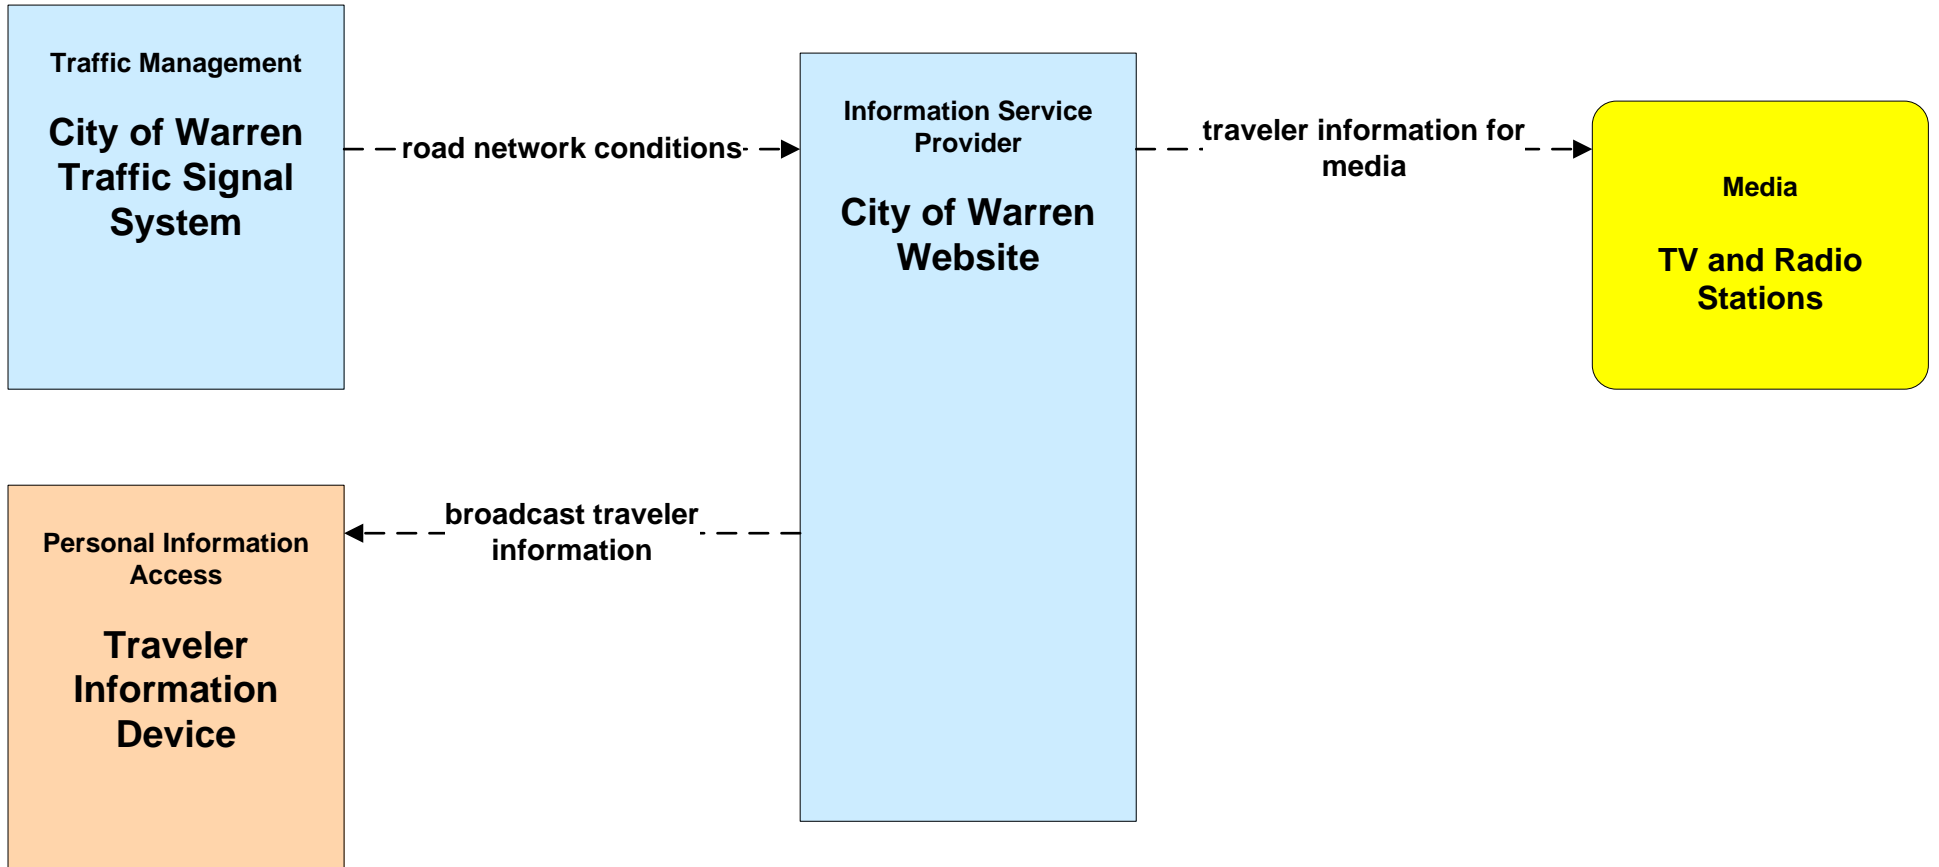

ATIS01 - Broadcast Traveler Information ODOT

**ATIS01 - Broadcast Traveler Information
City of Niles**

**ATIS01 - Broadcast Traveler Information
City of Warren Website**

ATIS01 - Broadcast Traveler Information Mahoning County Website

ATIS01 - Broadcast Traveler Information Trumbull County Website

**ATIS01 - Broadcast Traveler Information
Turnbull County EM Website**

ATMS06 - Traffic Information Dissemination ODOT Regional Traffic Operations

**ATMS06 - Traffic Information Dissemination
City of Youngstown**

**ATMS06 - Traffic Information Dissemination
City of Niles**

**ATMS06 - Traffic Information Dissemination
City of Warren**

ATMS06 - Traffic Information Dissemination Mahoning County

**ATMS06 - Traffic Information Dissemination
Trumbull County**

EM10 - Disaster Traveler Information Mahoning County EMA

EM10 - Disaster Traveler Information Trumbull County EMA

**MC04 - Weather Information Processing and Distribution
ODOT District 4**