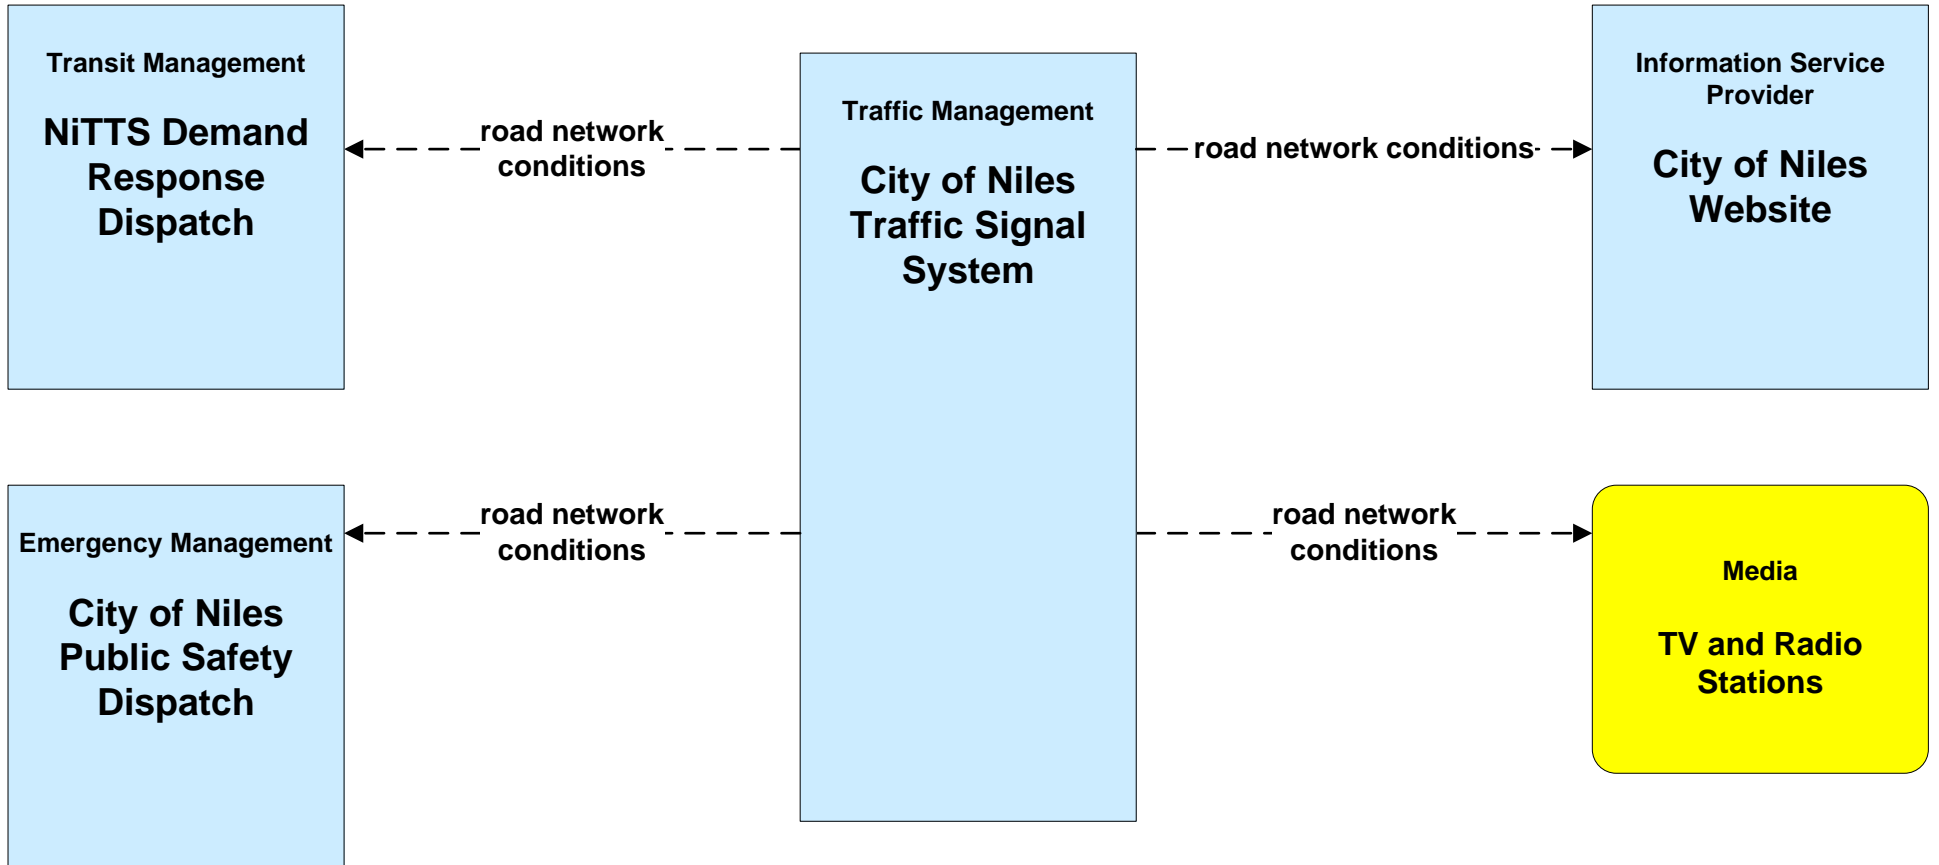

ATIS01 - Broadcast Traveler Information ODOT

**ATIS01 - Broadcast Traveler Information
City of Niles**

**ATIS01 - Broadcast Traveler Information
City of Warren Website**

ATIS01 - Broadcast Traveler Information Mahoning County Website

ATIS01 - Broadcast Traveler Information Trumbull County Website

**ATIS01 - Broadcast Traveler Information
Turnbull County EM Website**

ATMS06 - Traffic Information Dissemination ODOT Regional Traffic Operations

**ATMS06 - Traffic Information Dissemination
City of Youngstown**

**ATMS06 - Traffic Information Dissemination
City of Niles**

**ATMS06 - Traffic Information Dissemination
City of Warren**

ATMS06 - Traffic Information Dissemination Mahoning County

**ATMS06 - Traffic Information Dissemination
Trumbull County**

EM10 - Disaster Traveler Information Mahoning County EMA

EM10 - Disaster Traveler Information Trumbull County EMA

**MC04 - Weather Information Processing and Distribution
ODOT District 4**