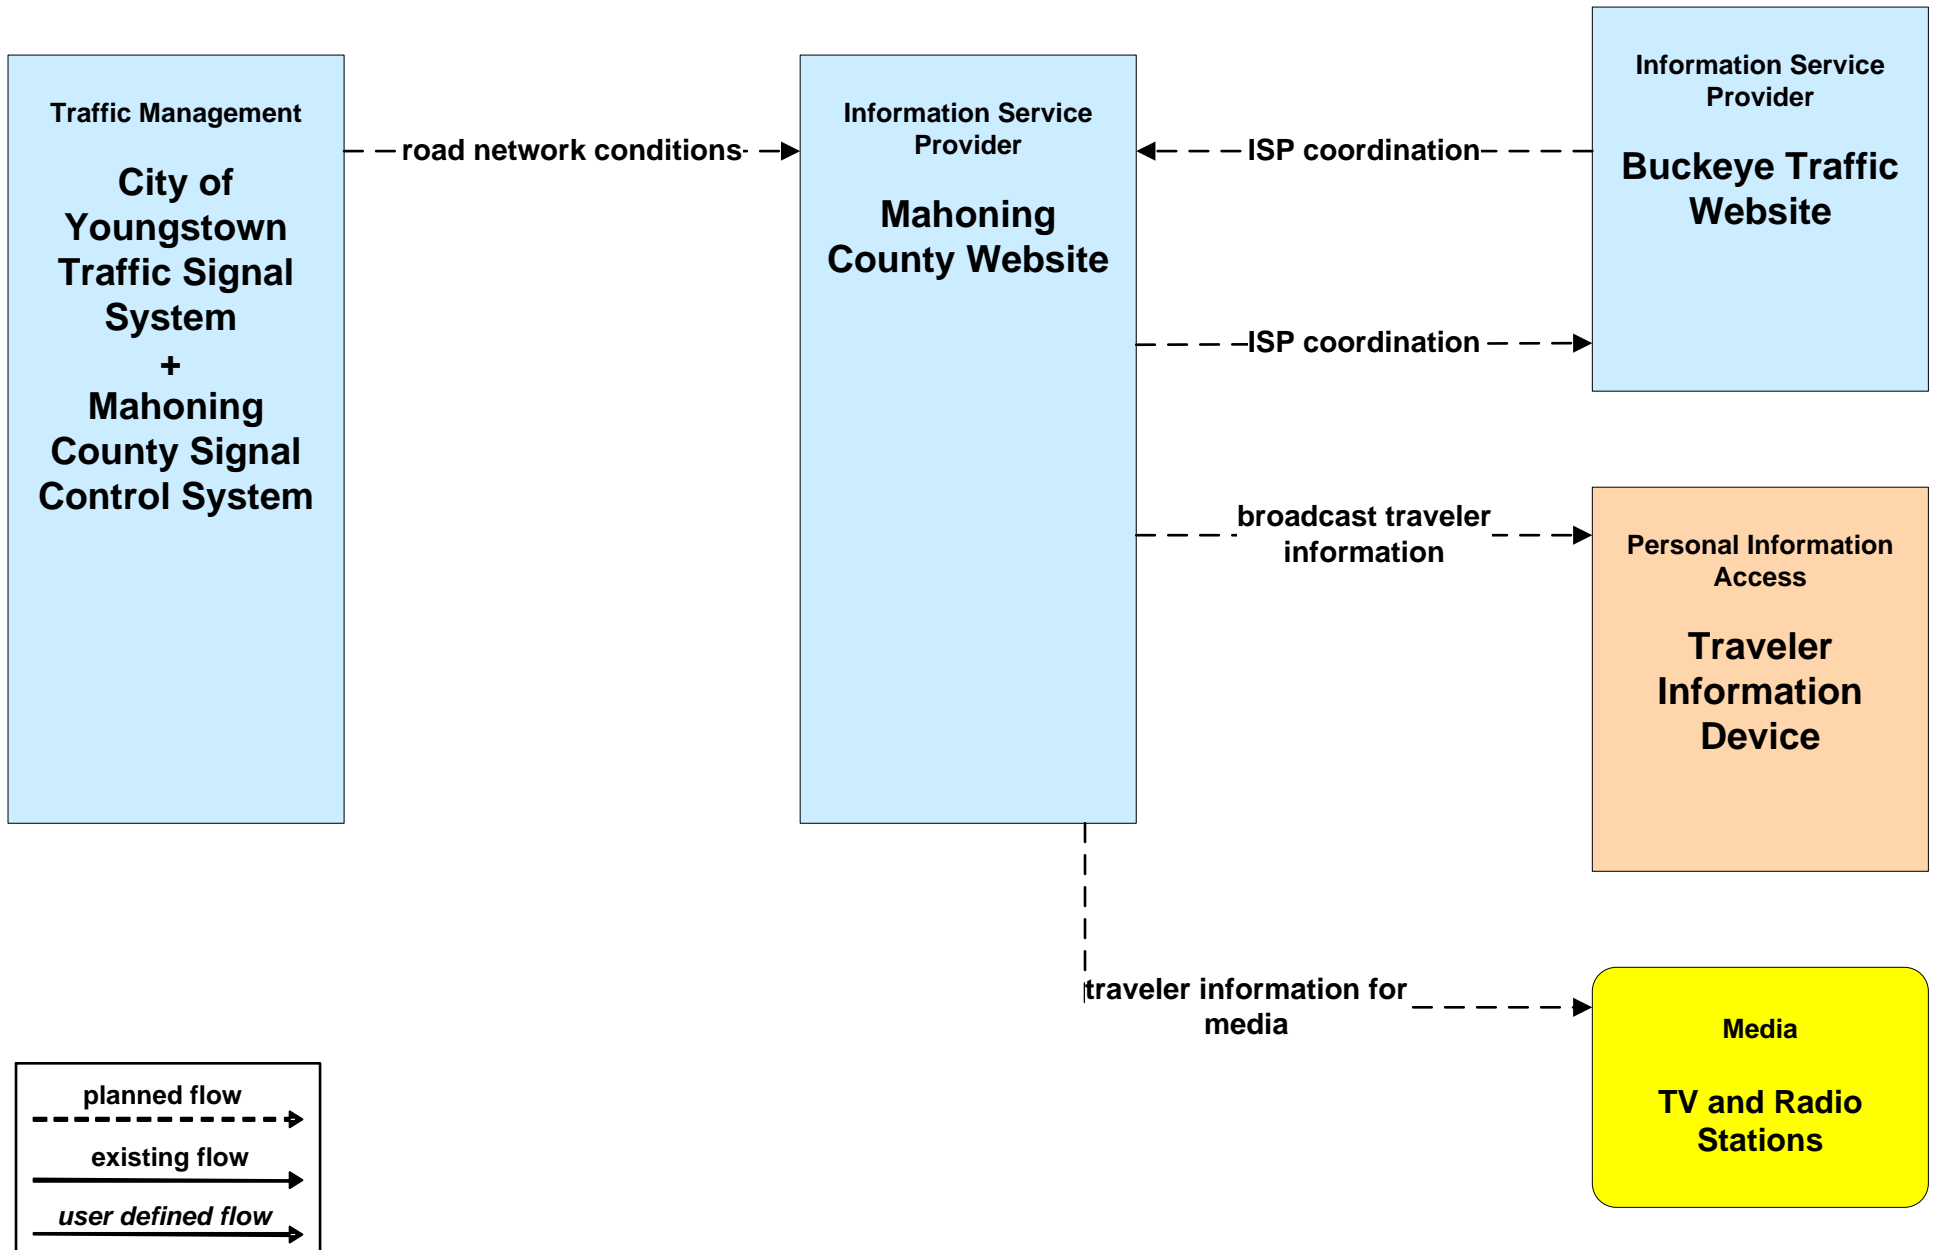

ATIS01 - Broadcast Traveler Information ODOT

**ATIS01 - Broadcast Traveler Information
City of Niles**

**ATIS01 - Broadcast Traveler Information
City of Warren Website**

ATIS01 - Broadcast Traveler Information Mahoning County Website

ATIS01 - Broadcast Traveler Information Trumbull County Website

**ATIS01 - Broadcast Traveler Information
Turnbull County EM Website**

ATMS06 - Traffic Information Dissemination ODOT Regional Traffic Operations

**ATMS06 - Traffic Information Dissemination
City of Youngstown**

**ATMS06 - Traffic Information Dissemination
City of Niles**

**ATMS06 - Traffic Information Dissemination
City of Warren**

ATMS06 - Traffic Information Dissemination Mahoning County

**ATMS06 - Traffic Information Dissemination
Trumbull County**

EM10 - Disaster Traveler Information Mahoning County EMA

EM10 - Disaster Traveler Information Trumbull County EMA

**MC04 - Weather Information Processing and Distribution
ODOT District 4**