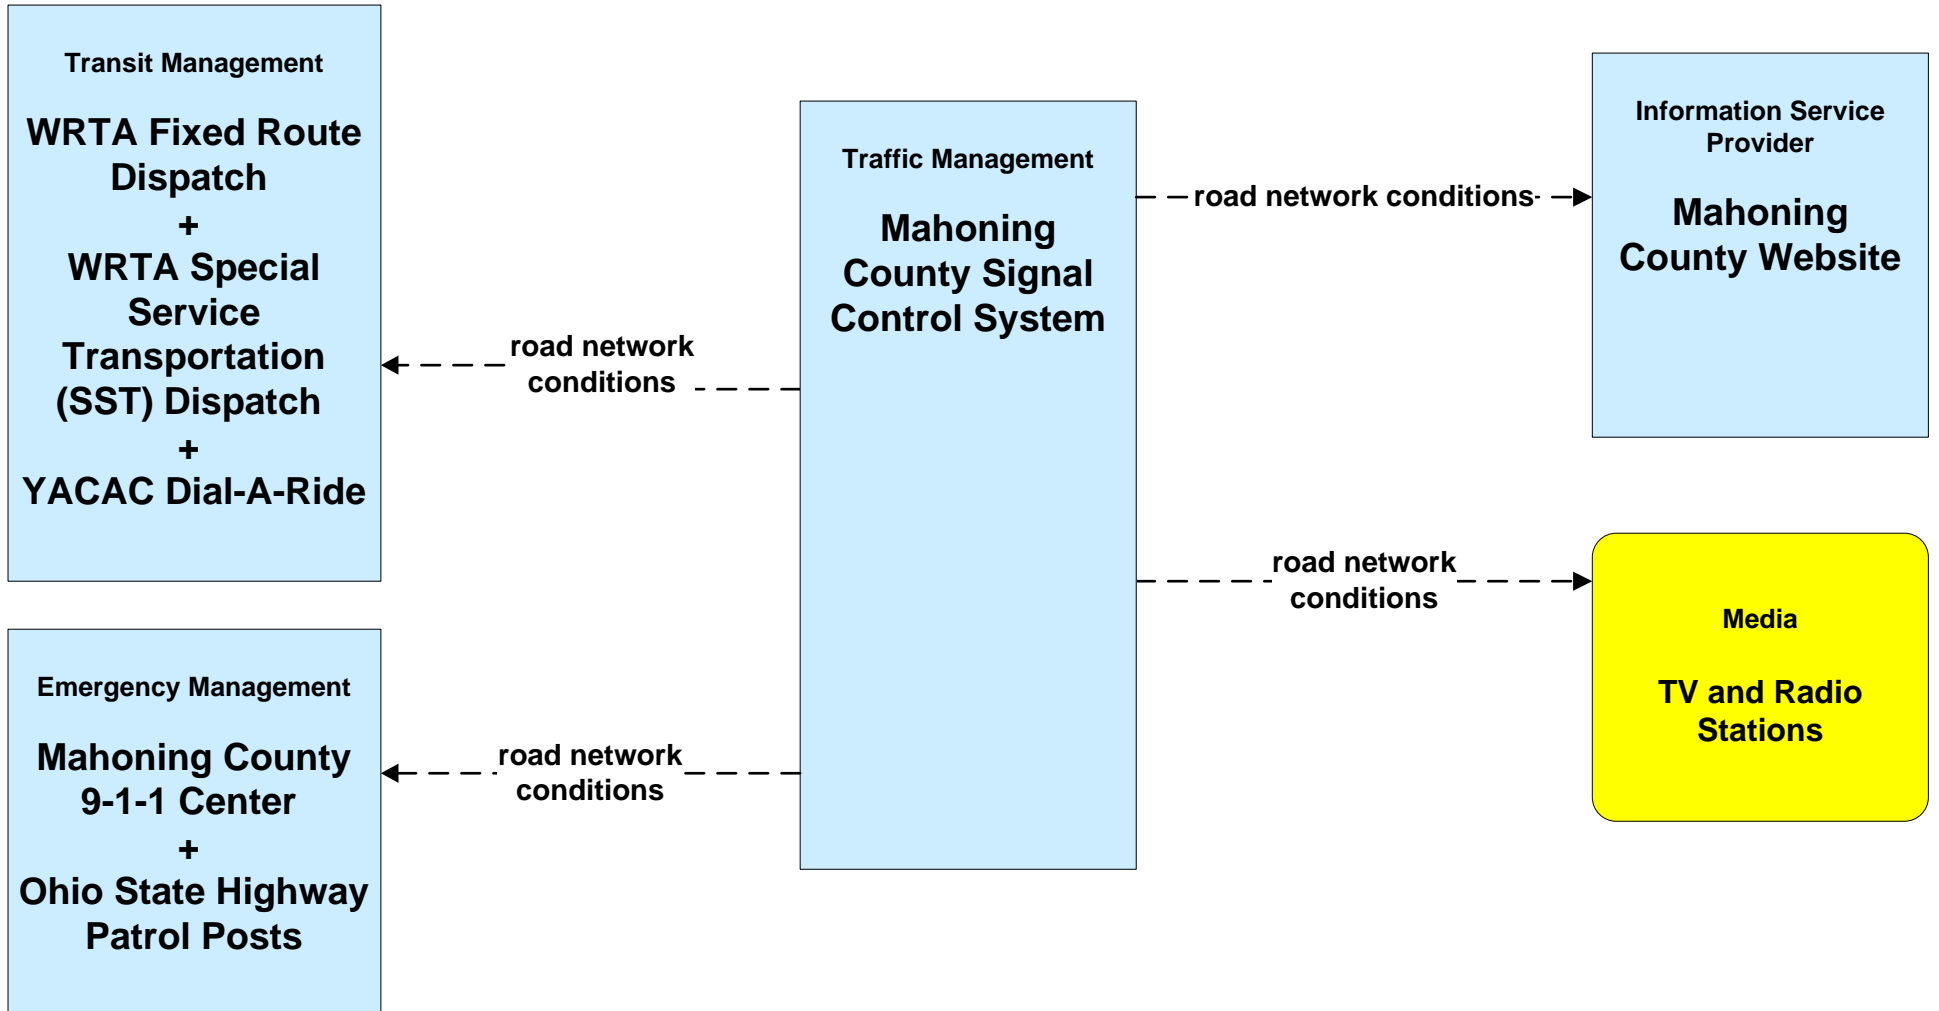

ATIS01 - Broadcast Traveler Information ODOT

**ATIS01 - Broadcast Traveler Information
City of Niles**

**ATIS01 - Broadcast Traveler Information
City of Warren Website**

ATIS01 - Broadcast Traveler Information Mahoning County Website

ATIS01 - Broadcast Traveler Information Trumbull County Website

**ATIS01 - Broadcast Traveler Information
Turnbull County EM Website**

ATMS06 - Traffic Information Dissemination ODOT Regional Traffic Operations

**ATMS06 - Traffic Information Dissemination
City of Youngstown**

**ATMS06 - Traffic Information Dissemination
City of Niles**

**ATMS06 - Traffic Information Dissemination
City of Warren**

ATMS06 - Traffic Information Dissemination Mahoning County

**ATMS06 - Traffic Information Dissemination
Trumbull County**

EM10 - Disaster Traveler Information Mahoning County EMA

EM10 - Disaster Traveler Information Trumbull County EMA

**MC04 - Weather Information Processing and Distribution
ODOT District 4**