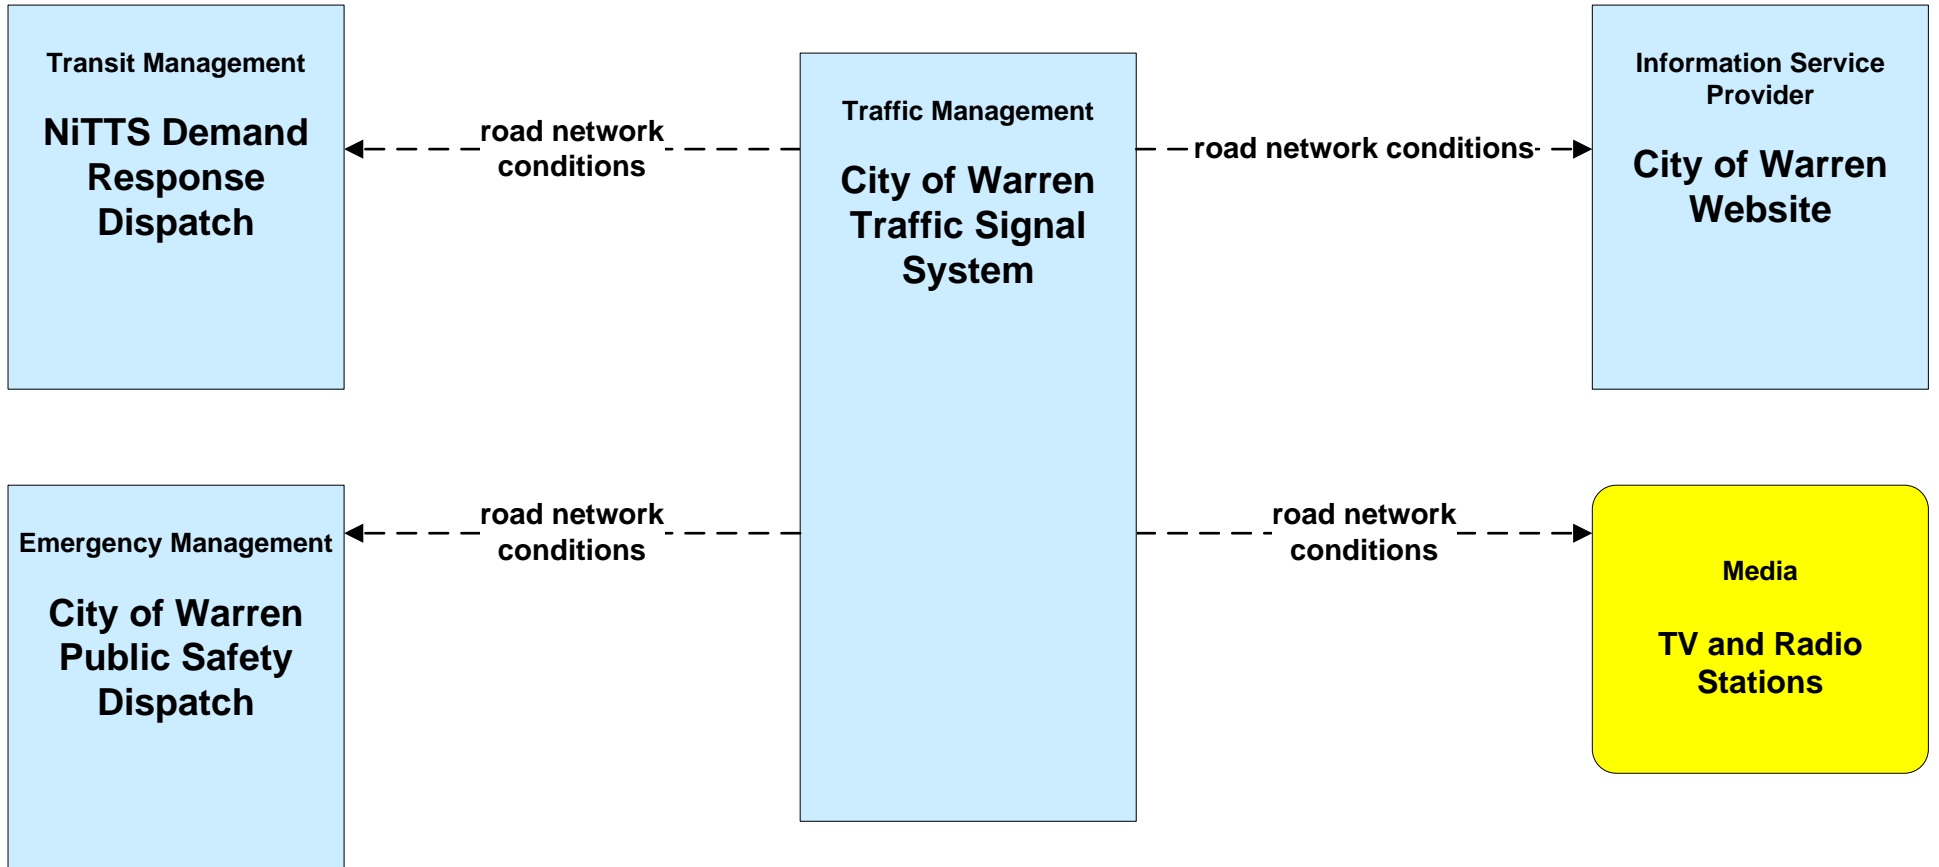

ATIS01 - Broadcast Traveler Information ODOT

**ATIS01 - Broadcast Traveler Information
City of Niles**

**ATIS01 - Broadcast Traveler Information
City of Warren Website**

ATIS01 - Broadcast Traveler Information Mahoning County Website

ATIS01 - Broadcast Traveler Information Trumbull County Website

**ATIS01 - Broadcast Traveler Information
Turnbull County EM Website**

ATMS06 - Traffic Information Dissemination ODOT Regional Traffic Operations

**ATMS06 - Traffic Information Dissemination
City of Youngstown**

**ATMS06 - Traffic Information Dissemination
City of Niles**

**ATMS06 - Traffic Information Dissemination
City of Warren**

ATMS06 - Traffic Information Dissemination Mahoning County

**ATMS06 - Traffic Information Dissemination
Trumbull County**

EM10 - Disaster Traveler Information Mahoning County EMA

EM10 - Disaster Traveler Information Trumbull County EMA

**MC04 - Weather Information Processing and Distribution
ODOT District 4**