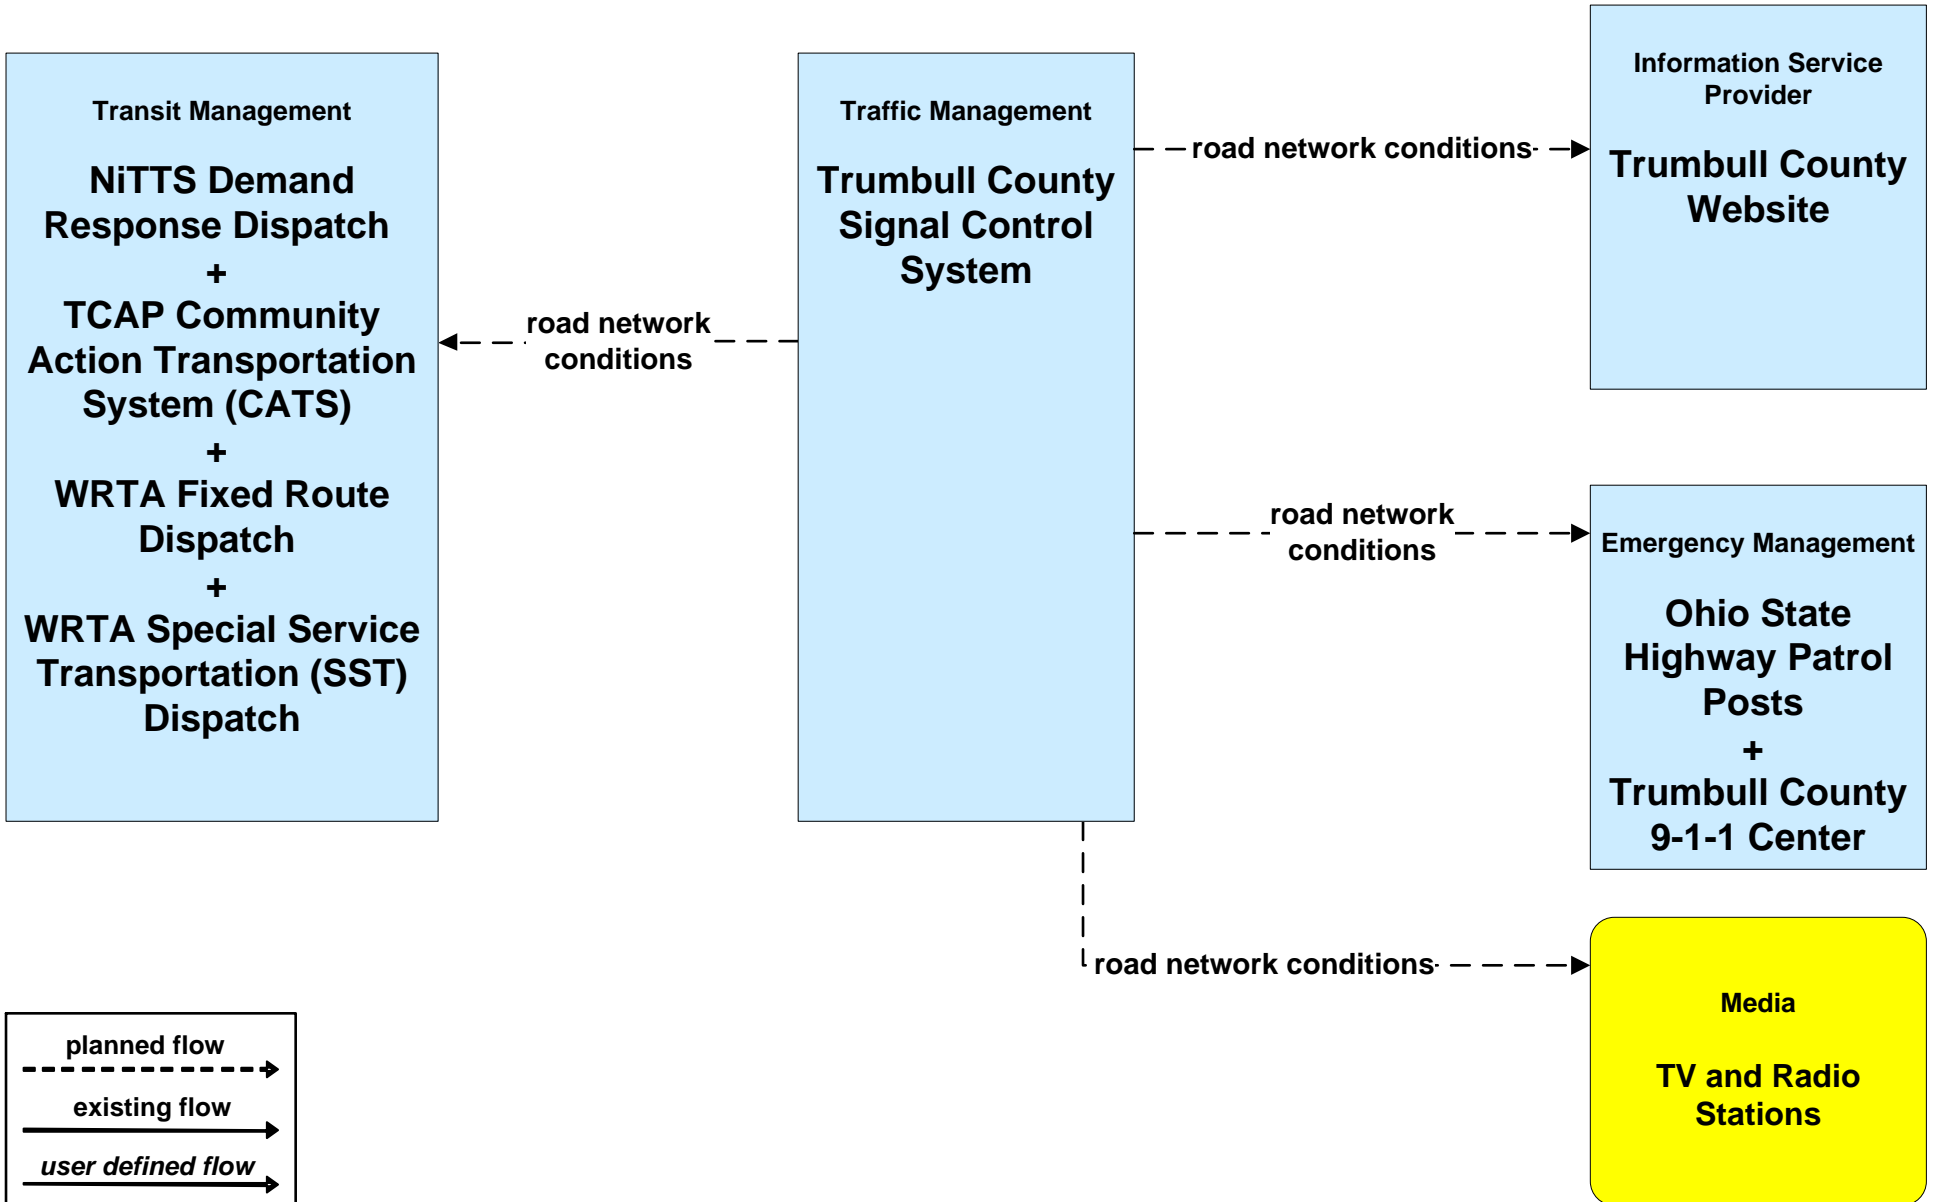

ATIS01 - Broadcast Traveler Information ODOT

**ATIS01 - Broadcast Traveler Information
City of Niles**

**ATIS01 - Broadcast Traveler Information
City of Warren Website**

ATIS01 - Broadcast Traveler Information Mahoning County Website

ATIS01 - Broadcast Traveler Information Trumbull County Website

**ATIS01 - Broadcast Traveler Information
Turnbull County EM Website**

ATMS06 - Traffic Information Dissemination ODOT Regional Traffic Operations

**ATMS06 - Traffic Information Dissemination
City of Youngstown**

**ATMS06 - Traffic Information Dissemination
City of Niles**

**ATMS06 - Traffic Information Dissemination
City of Warren**

ATMS06 - Traffic Information Dissemination Mahoning County

**ATMS06 - Traffic Information Dissemination
Trumbull County**

EM10 - Disaster Traveler Information Mahoning County EMA

EM10 - Disaster Traveler Information Trumbull County EMA

**MC04 - Weather Information Processing and Distribution
ODOT District 4**