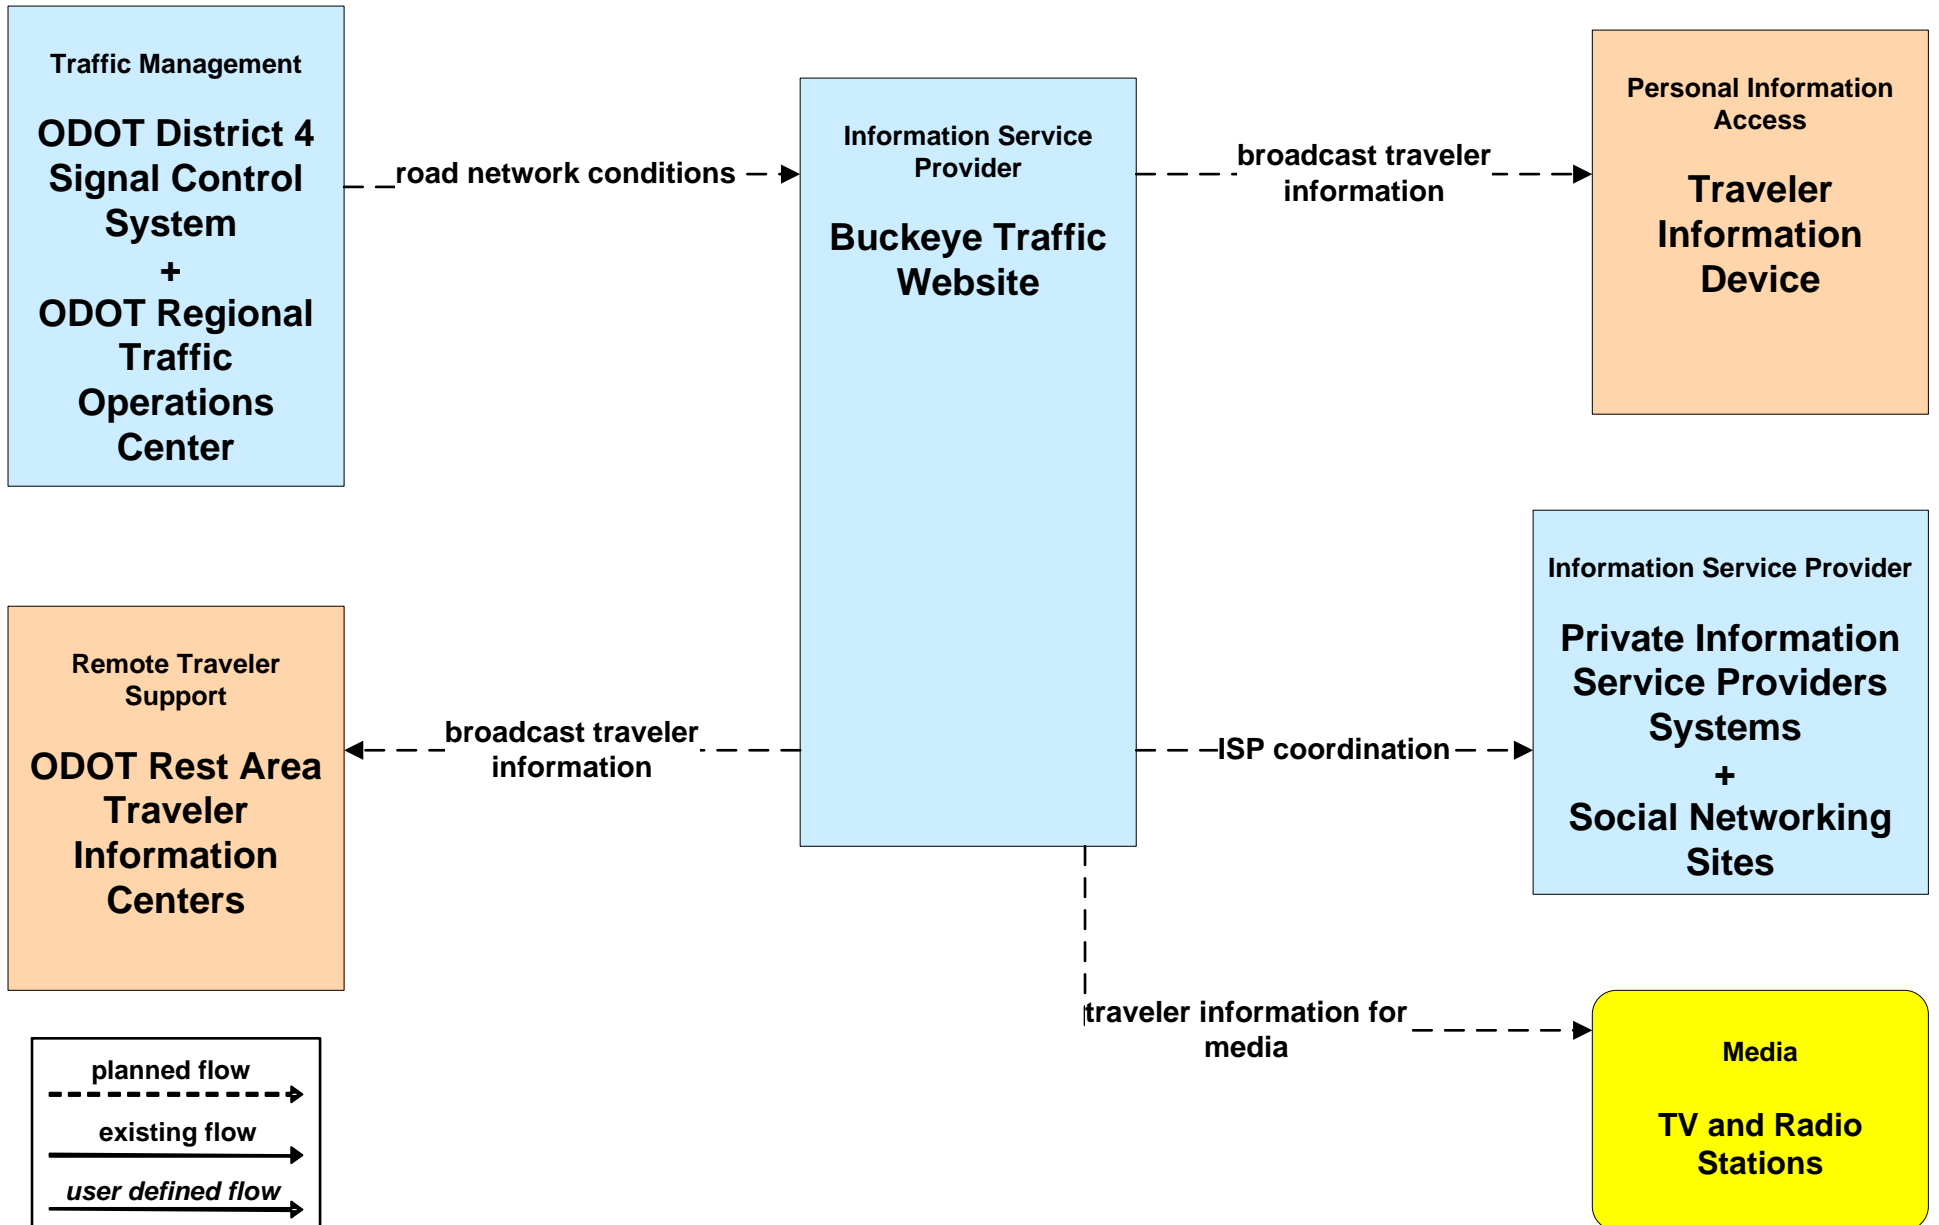

ATIS01 - Broadcast Traveler Information ODOT

**ATIS01 - Broadcast Traveler Information
City of Niles**

**ATIS01 - Broadcast Traveler Information
City of Warren Website**

ATIS01 - Broadcast Traveler Information Mahoning County Website

ATIS01 - Broadcast Traveler Information Trumbull County Website

**ATIS01 - Broadcast Traveler Information
Turnbull County EM Website**

ATMS06 - Traffic Information Dissemination ODOT Regional Traffic Operations

**ATMS06 - Traffic Information Dissemination
City of Youngstown**

**ATMS06 - Traffic Information Dissemination
City of Niles**

**ATMS06 - Traffic Information Dissemination
City of Warren**

ATMS06 - Traffic Information Dissemination Mahoning County

**ATMS06 - Traffic Information Dissemination
Trumbull County**

EM10 - Disaster Traveler Information Mahoning County EMA

EM10 - Disaster Traveler Information Trumbull County EMA

**MC04 - Weather Information Processing and Distribution
ODOT District 4**