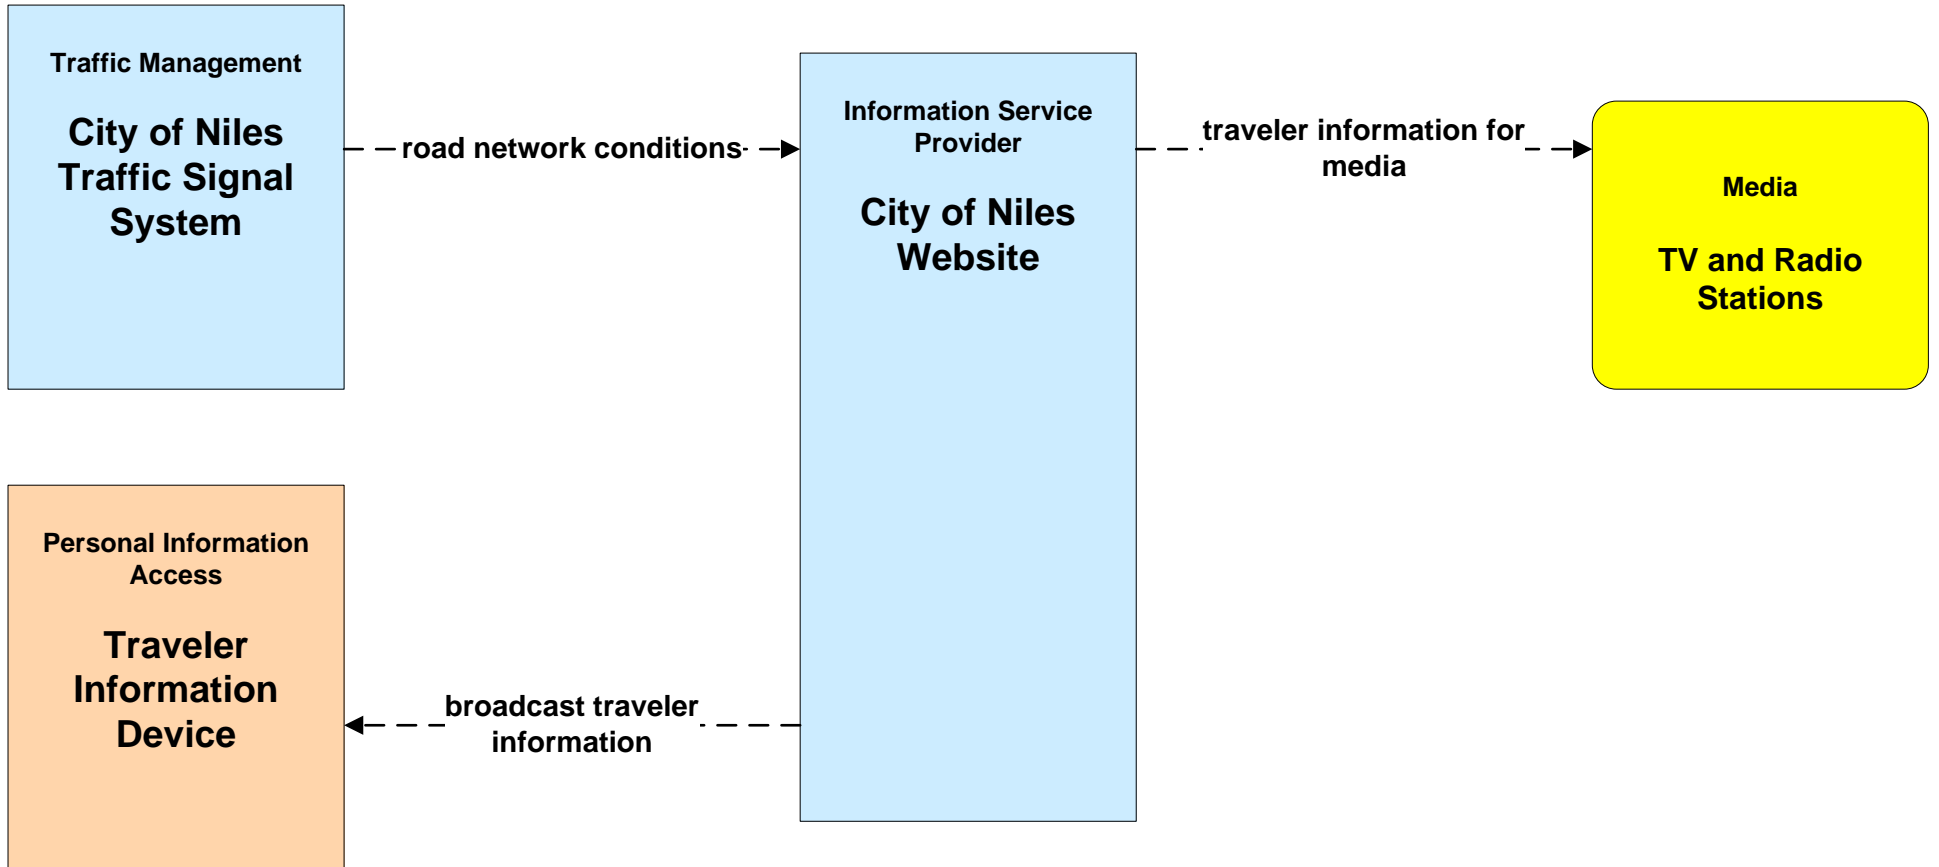

ATIS01 - Broadcast Traveler Information ODOT

**ATIS01 - Broadcast Traveler Information
City of Niles**

**ATIS01 - Broadcast Traveler Information
City of Warren Website**

ATIS01 - Broadcast Traveler Information Mahoning County Website

ATIS01 - Broadcast Traveler Information Trumbull County Website

**ATIS01 - Broadcast Traveler Information
Turnbull County EM Website**

ATMS06 - Traffic Information Dissemination ODOT Regional Traffic Operations

**ATMS06 - Traffic Information Dissemination
City of Youngstown**

**ATMS06 - Traffic Information Dissemination
City of Niles**

**ATMS06 - Traffic Information Dissemination
City of Warren**

ATMS06 - Traffic Information Dissemination Mahoning County

**ATMS06 - Traffic Information Dissemination
Trumbull County**

EM10 - Disaster Traveler Information Mahoning County EMA

EM10 - Disaster Traveler Information Trumbull County EMA

**MC04 - Weather Information Processing and Distribution
ODOT District 4**