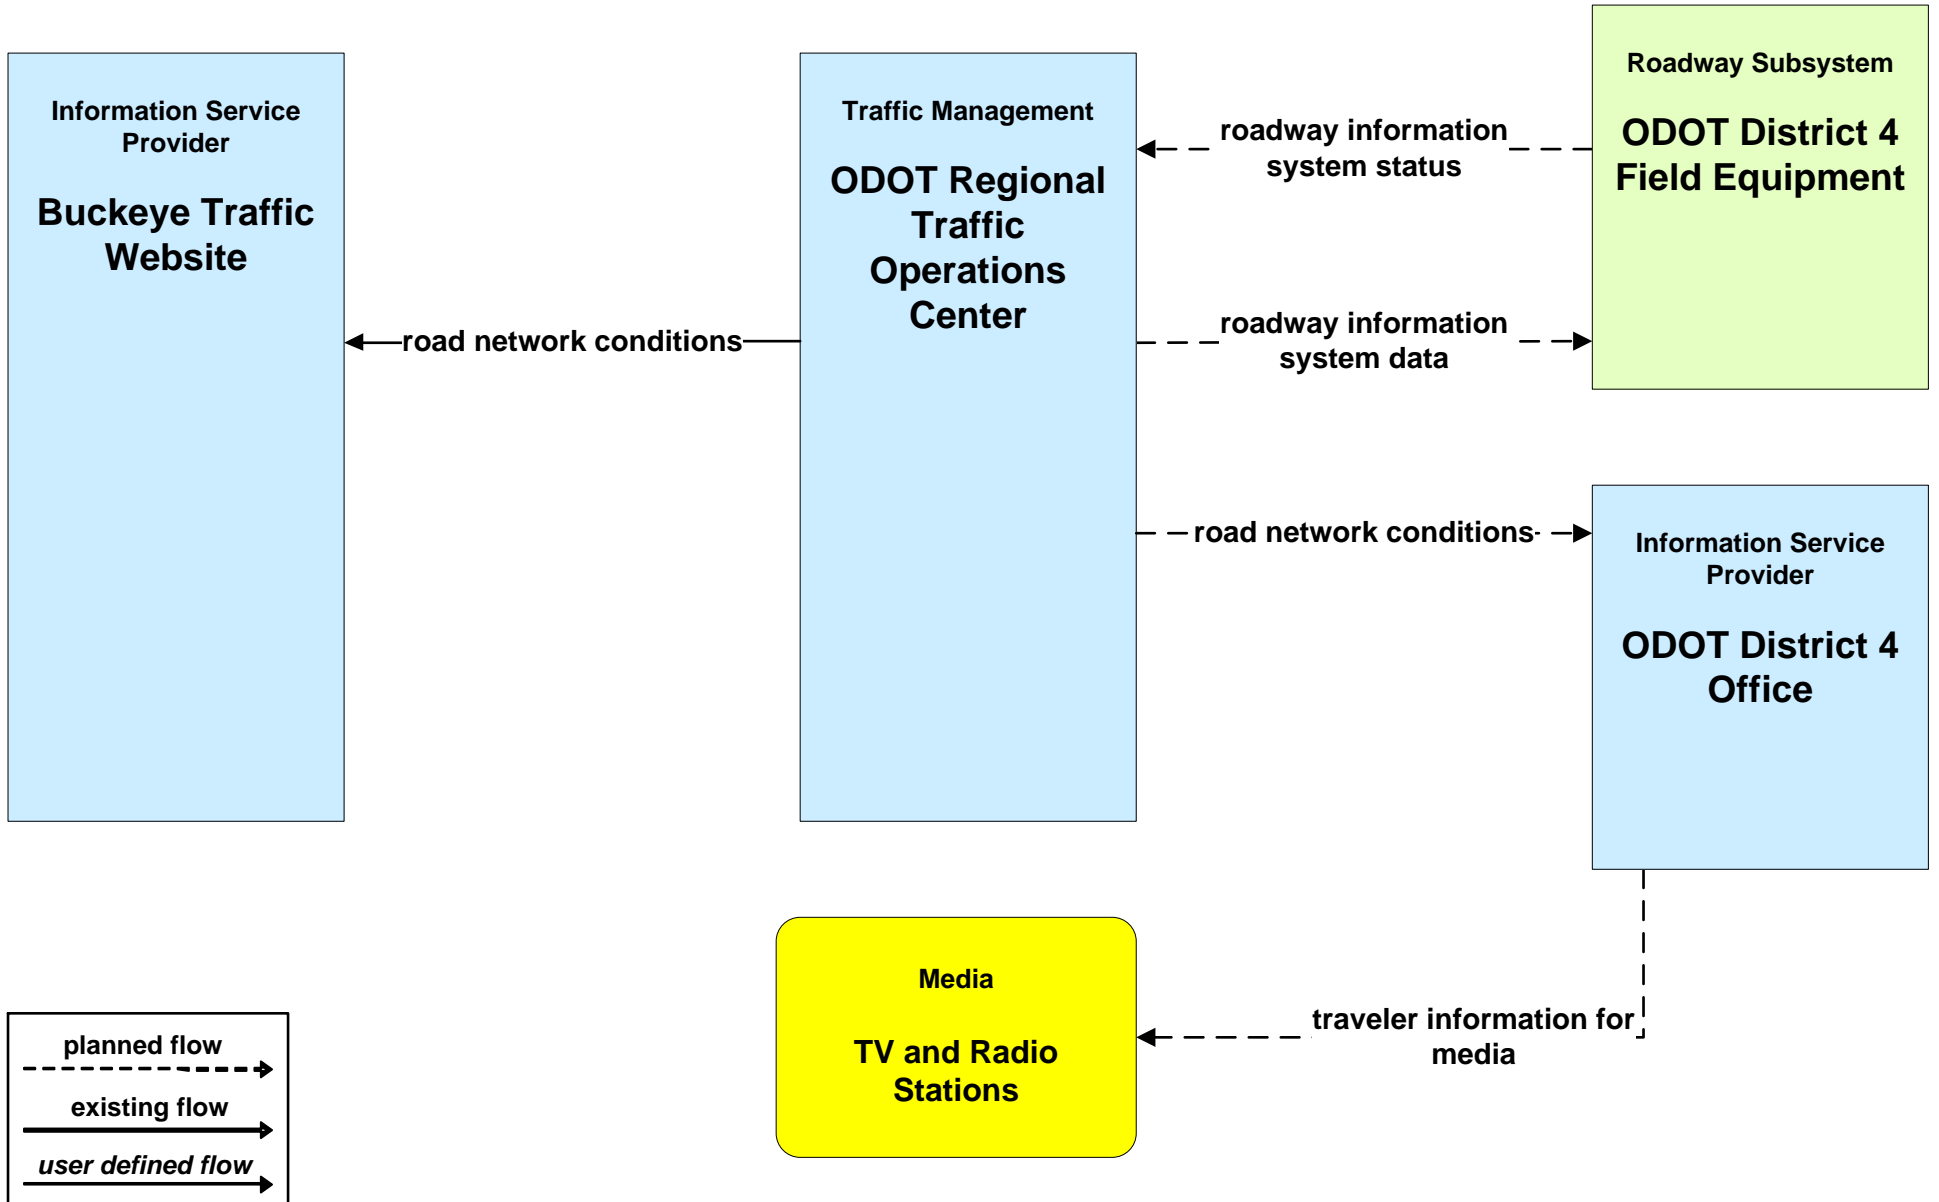

ATIS01 - Broadcast Traveler Information ODOT

**ATIS01 - Broadcast Traveler Information
City of Niles**

**ATIS01 - Broadcast Traveler Information
City of Warren Website**

ATIS01 - Broadcast Traveler Information Mahoning County Website

ATIS01 - Broadcast Traveler Information Trumbull County Website

**ATIS01 - Broadcast Traveler Information
Turnbull County EM Website**

ATMS06 - Traffic Information Dissemination ODOT Regional Traffic Operations

**ATMS06 - Traffic Information Dissemination
City of Youngstown**

**ATMS06 - Traffic Information Dissemination
City of Niles**

**ATMS06 - Traffic Information Dissemination
City of Warren**

ATMS06 - Traffic Information Dissemination Mahoning County

**ATMS06 - Traffic Information Dissemination
Trumbull County**

EM10 - Disaster Traveler Information Mahoning County EMA

EM10 - Disaster Traveler Information Trumbull County EMA

**MC04 - Weather Information Processing and Distribution
ODOT District 4**