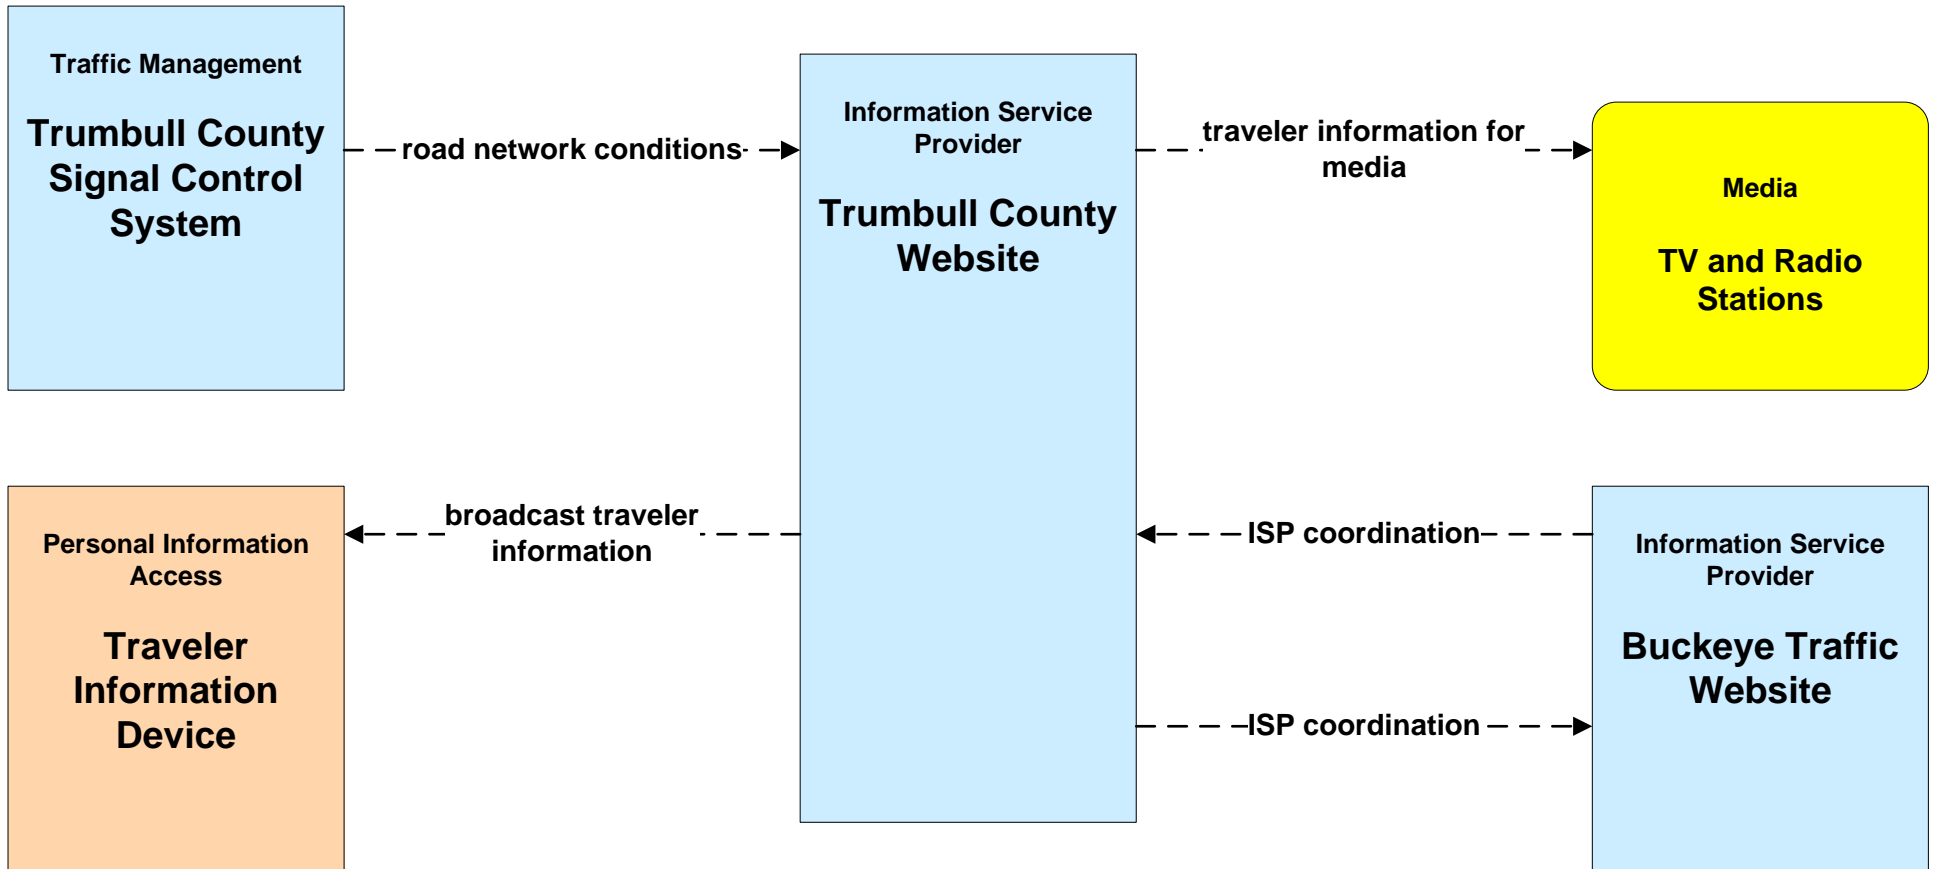

ATIS01 - Broadcast Traveler Information ODOT

**ATIS01 - Broadcast Traveler Information
City of Niles**

**ATIS01 - Broadcast Traveler Information
City of Warren Website**

ATIS01 - Broadcast Traveler Information Mahoning County Website

ATIS01 - Broadcast Traveler Information Trumbull County Website

**ATIS01 - Broadcast Traveler Information
Turnbull County EM Website**

ATMS06 - Traffic Information Dissemination ODOT Regional Traffic Operations

**ATMS06 - Traffic Information Dissemination
City of Youngstown**

**ATMS06 - Traffic Information Dissemination
City of Niles**

**ATMS06 - Traffic Information Dissemination
City of Warren**

ATMS06 - Traffic Information Dissemination Mahoning County

**ATMS06 - Traffic Information Dissemination
Trumbull County**

EM10 - Disaster Traveler Information Mahoning County EMA

EM10 - Disaster Traveler Information Trumbull County EMA

**MC04 - Weather Information Processing and Distribution
ODOT District 4**