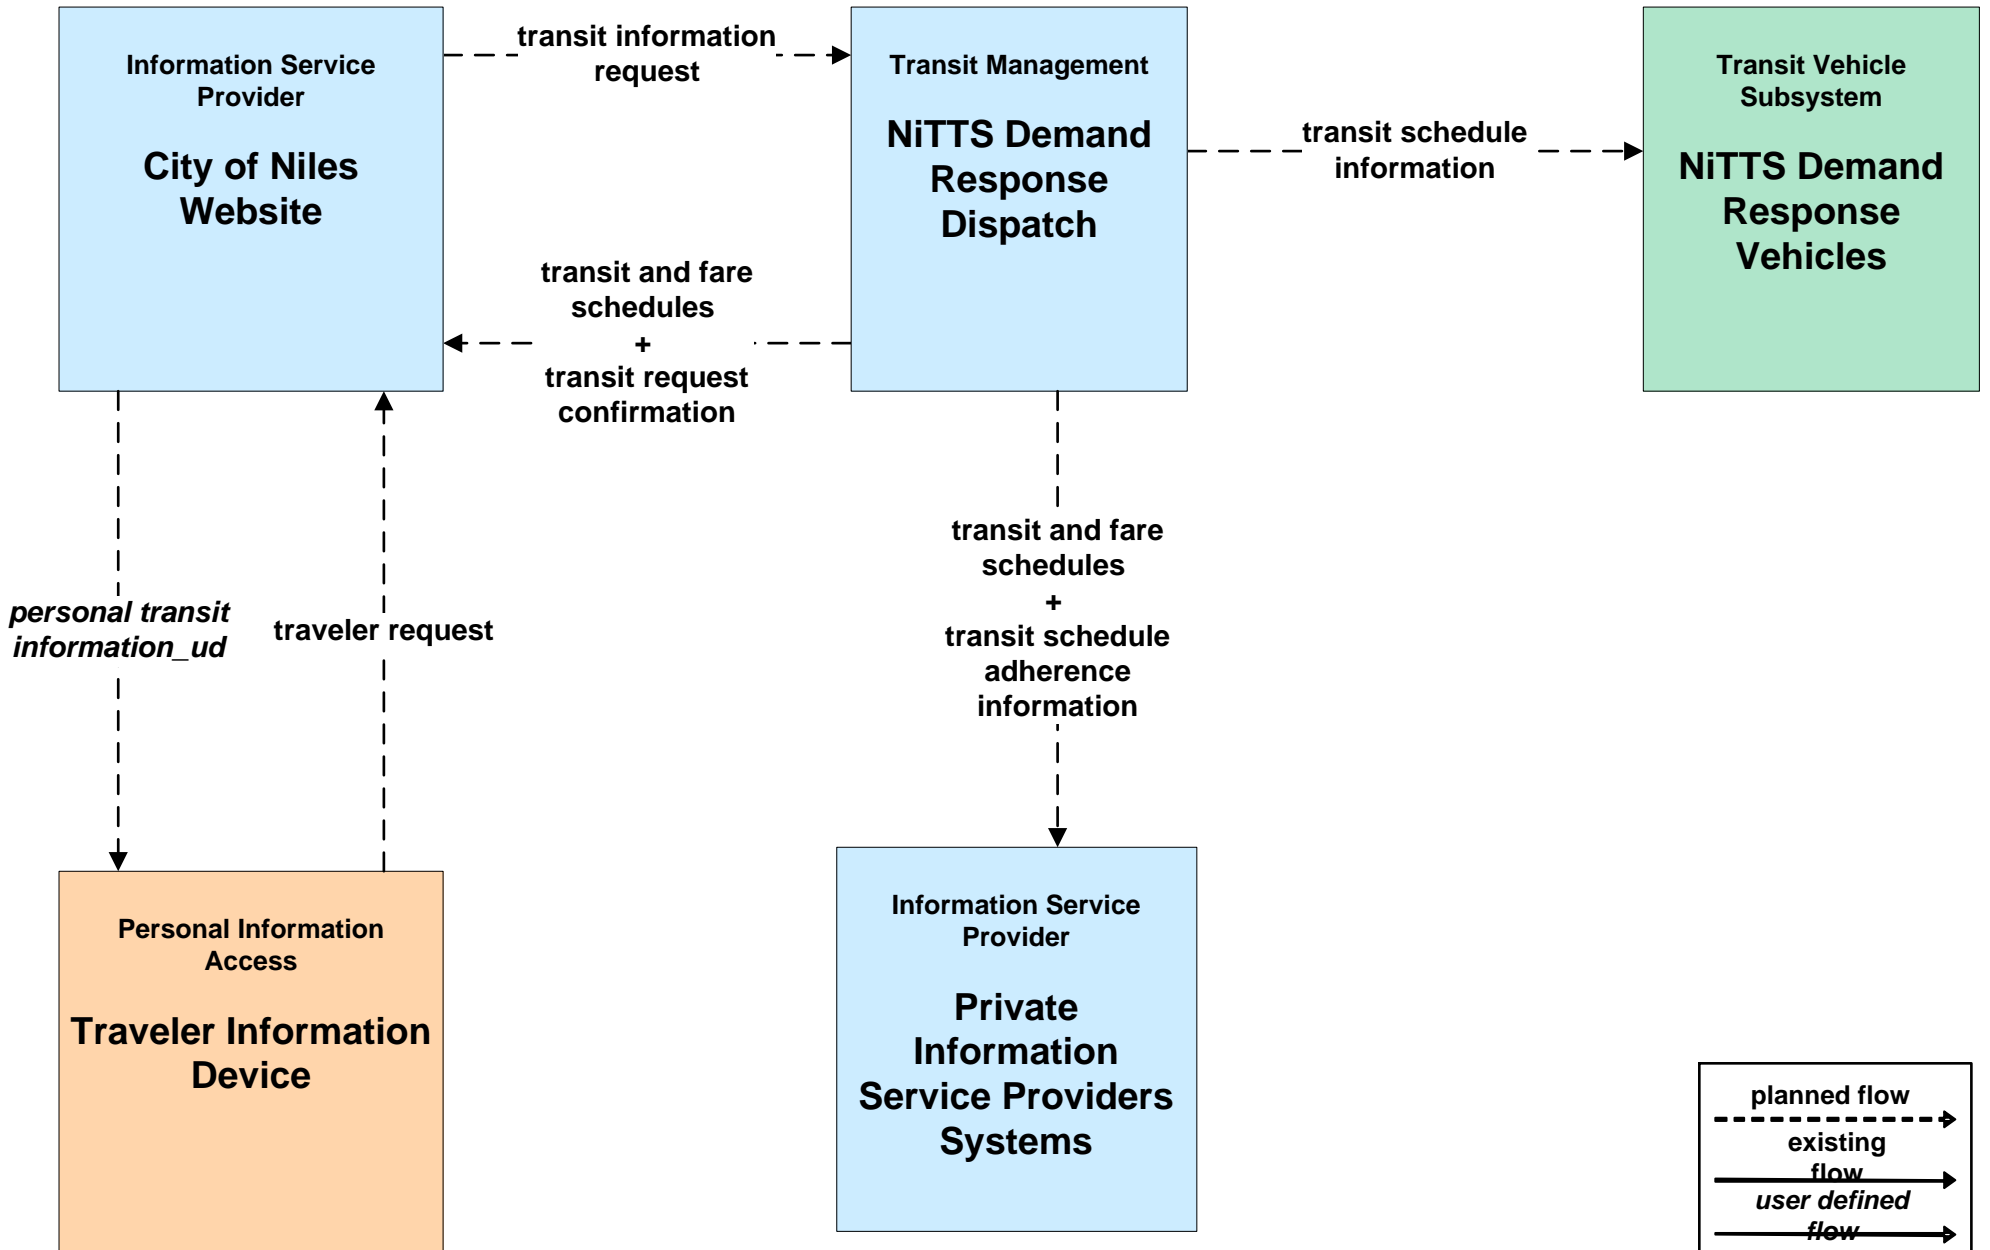

**APTS08 - Transit Traveler Information
WRTA**

APTS08 - Transit Traveler Information WRTA SST

APTS08 - Transit Traveler Information WRTA EasyGo

APTS08 - Transit Traveler Information NiTTTS

ATIS01 - Broadcast Traveler Information ODOT

**ATIS01 - Broadcast Traveler Information
City of Niles**

**ATIS01 - Broadcast Traveler Information
City of Warren Website**

ATIS01 - Broadcast Traveler Information Mahoning County Website

ATIS01 - Broadcast Traveler Information Trumbull County Website

**ATIS01 - Broadcast Traveler Information
Turnbull County EM Website**

**ATIS02 - Interactive Traveler Information
ODOT- Traveler Information Delivery**

**ATIS10 – Connected Vehicle Traveler Information
ODOT- Traveler Information Delivery**

ATMS10 - Electronic Toll Collection Ohio Turnpike Commission

EM10 - Disaster Traveler Information Mahoning County EMA

EM10 - Disaster Traveler Information Trumbull County EMA