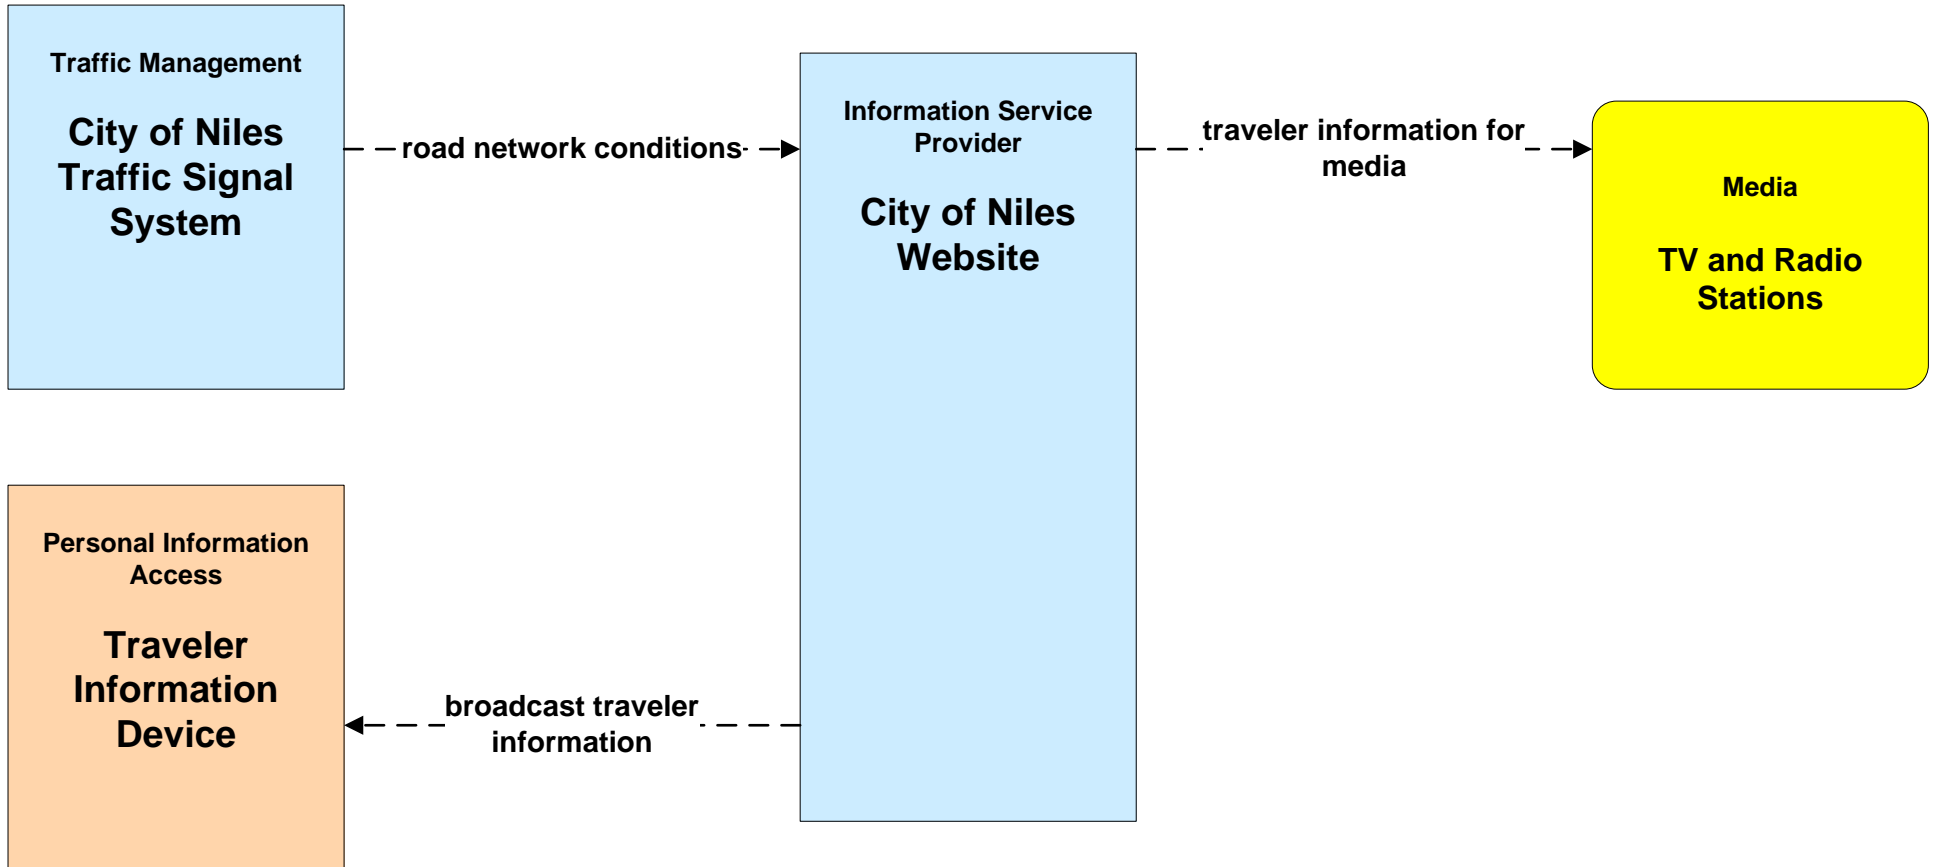

**APTS08 - Transit Traveler Information
WRTA**

APTS08 - Transit Traveler Information WRTA SST

APTS08 - Transit Traveler Information WRTA EasyGo

APTS08 - Transit Traveler Information NiTTTS

ATIS01 - Broadcast Traveler Information ODOT

**ATIS01 - Broadcast Traveler Information
City of Niles**

**ATIS01 - Broadcast Traveler Information
City of Warren Website**

ATIS01 - Broadcast Traveler Information Mahoning County Website

ATIS01 - Broadcast Traveler Information Trumbull County Website

**ATIS01 - Broadcast Traveler Information
Turnbull County EM Website**

**ATIS02 - Interactive Traveler Information
ODOT- Traveler Information Delivery**

**ATIS10 – Connected Vehicle Traveler Information
ODOT- Traveler Information Delivery**

ATMS10 - Electronic Toll Collection Ohio Turnpike Commission

EM10 - Disaster Traveler Information Mahoning County EMA

EM10 - Disaster Traveler Information Trumbull County EMA