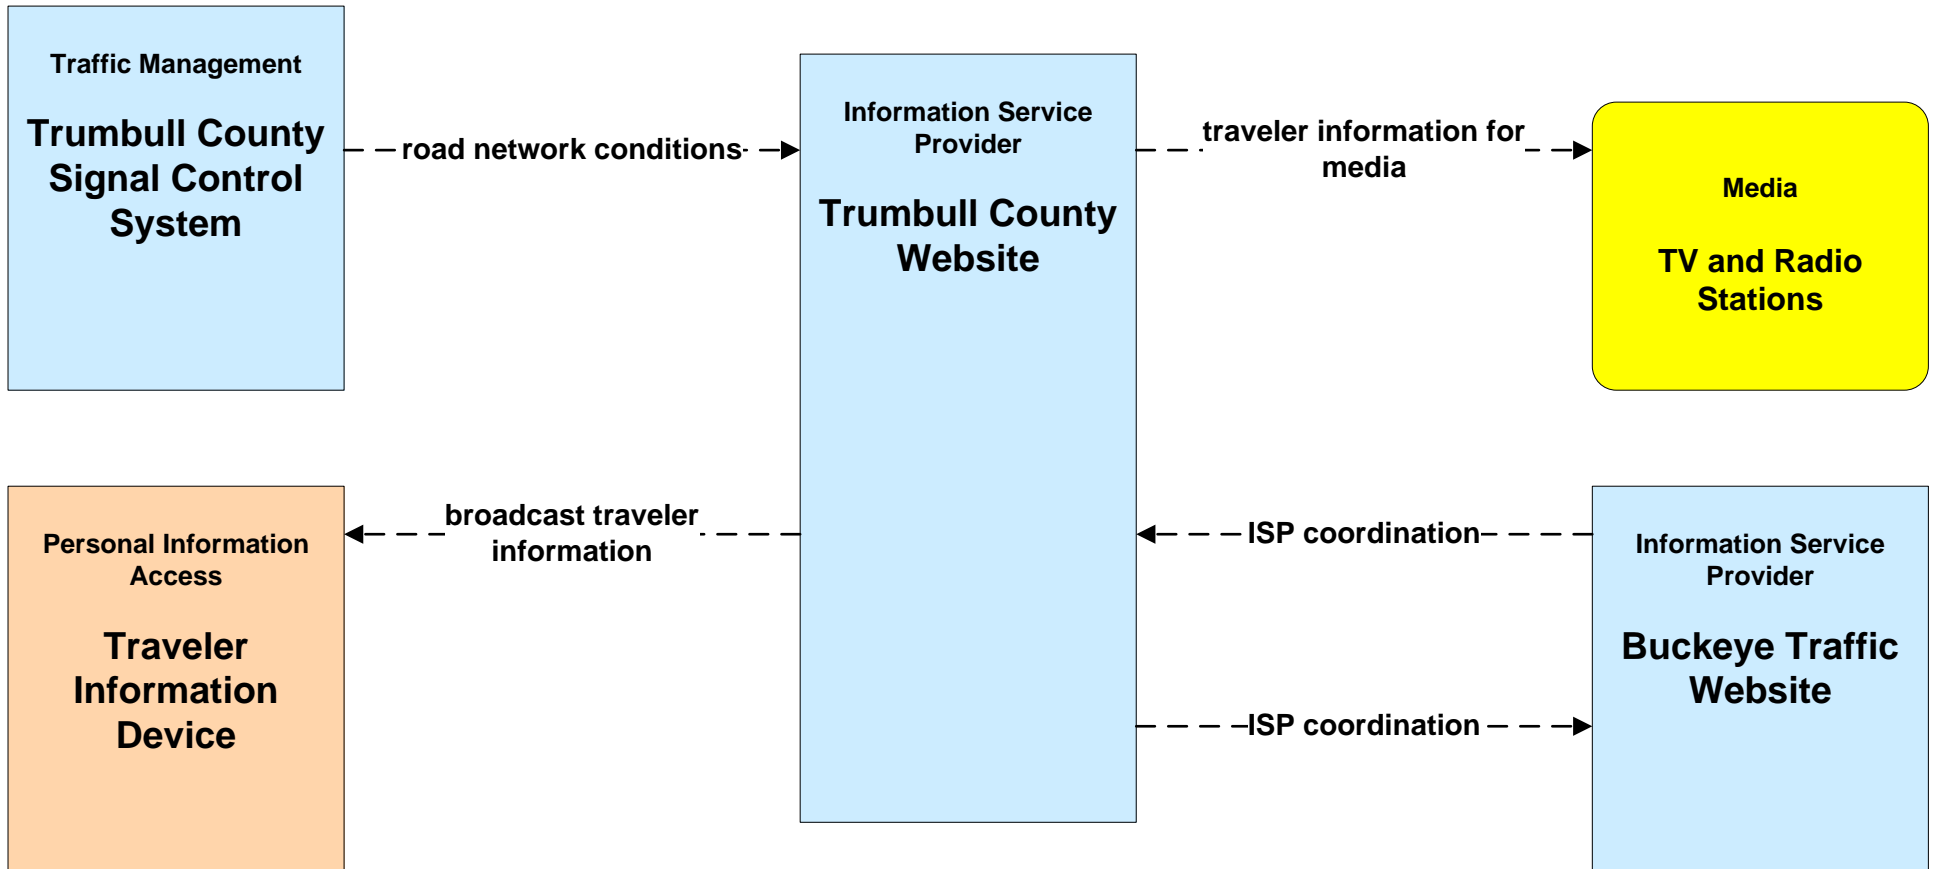

**APTS08 - Transit Traveler Information
WRTA**

APTS08 - Transit Traveler Information WRTA SST

APTS08 - Transit Traveler Information WRTA EasyGo

APTS08 - Transit Traveler Information NiTTTS

ATIS01 - Broadcast Traveler Information ODOT

**ATIS01 - Broadcast Traveler Information
City of Niles**

**ATIS01 - Broadcast Traveler Information
City of Warren Website**

ATIS01 - Broadcast Traveler Information Mahoning County Website

ATIS01 - Broadcast Traveler Information Trumbull County Website

**ATIS01 - Broadcast Traveler Information
Turnbull County EM Website**

**ATIS02 - Interactive Traveler Information
ODOT- Traveler Information Delivery**

**ATIS10 – Connected Vehicle Traveler Information
ODOT- Traveler Information Delivery**

ATMS10 - Electronic Toll Collection Ohio Turnpike Commission

EM10 - Disaster Traveler Information Mahoning County EMA

EM10 - Disaster Traveler Information Trumbull County EMA