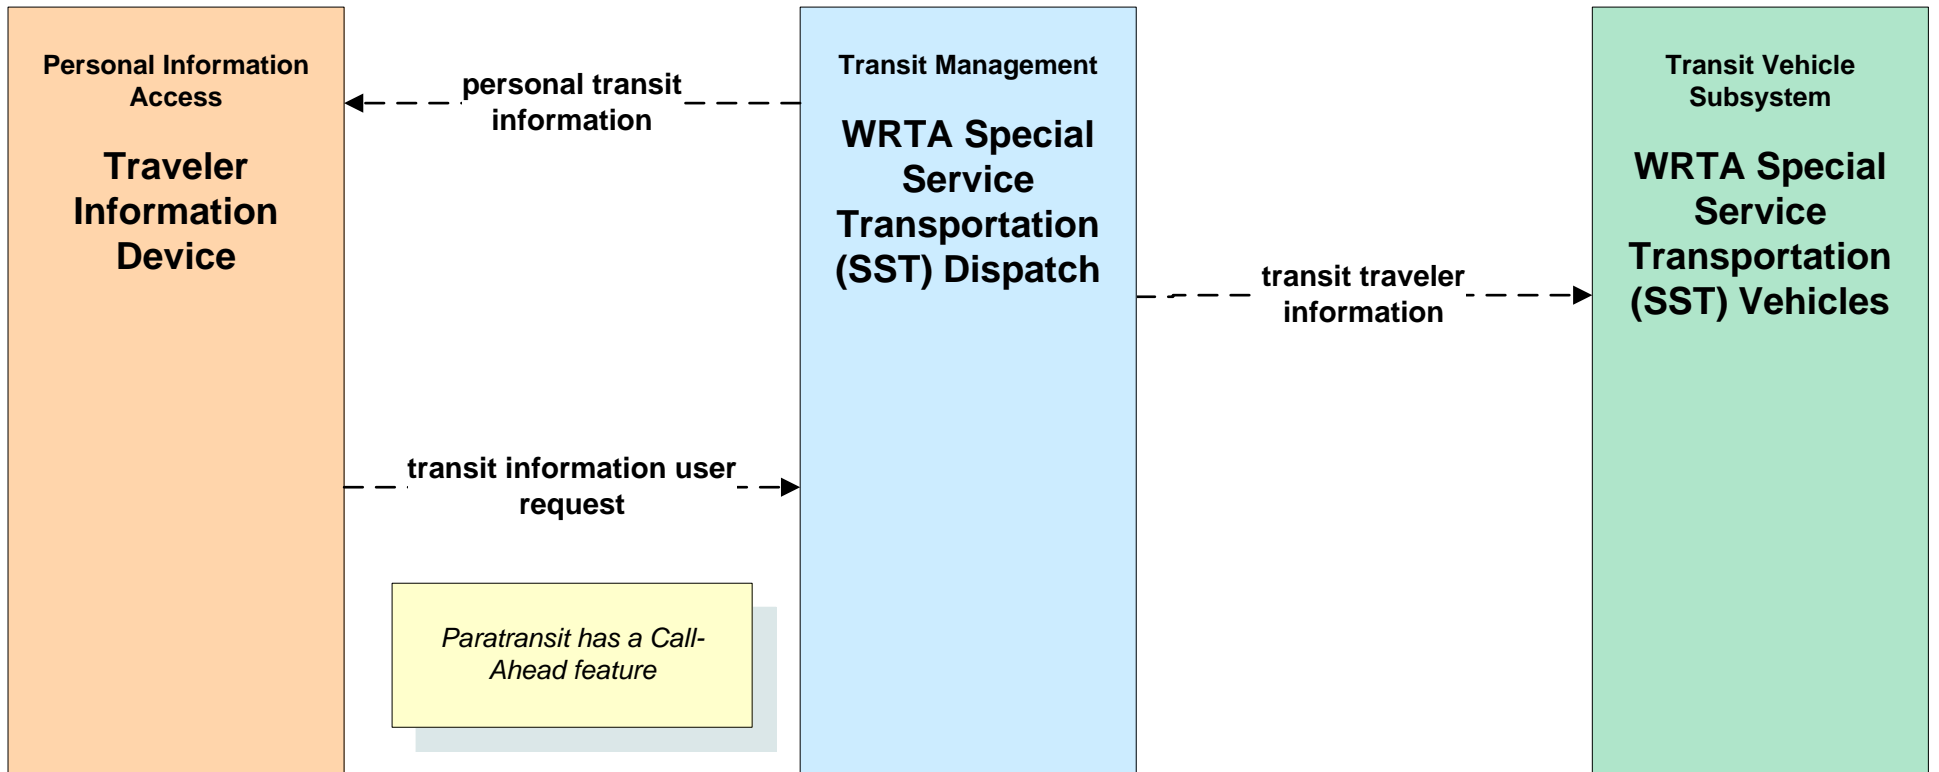

**APTS08 - Transit Traveler Information
WRTA**

APTS08 - Transit Traveler Information WRTA SST

APTS08 - Transit Traveler Information WRTA EasyGo

APTS08 - Transit Traveler Information NiTTTS

ATIS01 - Broadcast Traveler Information ODOT

**ATIS01 - Broadcast Traveler Information
City of Niles**

**ATIS01 - Broadcast Traveler Information
City of Warren Website**

ATIS01 - Broadcast Traveler Information Mahoning County Website

ATIS01 - Broadcast Traveler Information Trumbull County Website

**ATIS01 - Broadcast Traveler Information
Turnbull County EM Website**

**ATIS02 - Interactive Traveler Information
ODOT- Traveler Information Delivery**

**ATIS10 – Connected Vehicle Traveler Information
ODOT- Traveler Information Delivery**

ATMS10 - Electronic Toll Collection Ohio Turnpike Commission

EM10 - Disaster Traveler Information Mahoning County EMA

EM10 - Disaster Traveler Information Trumbull County EMA