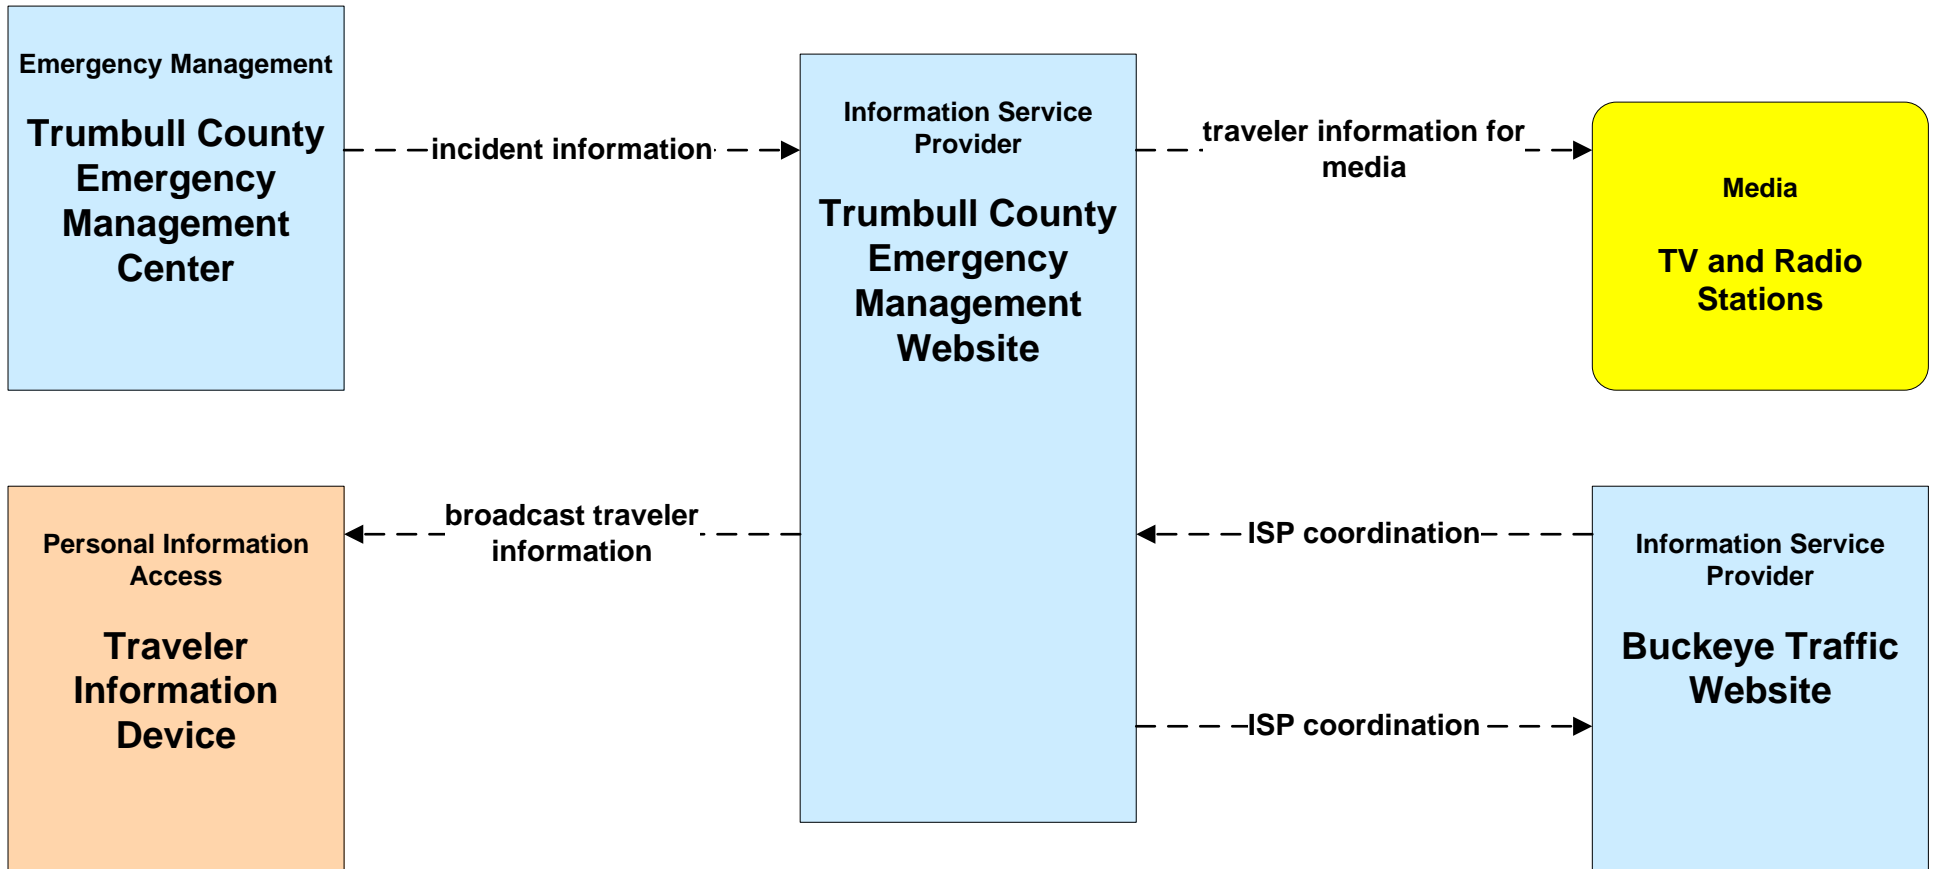

**APTS08 - Transit Traveler Information
WRTA**

APTS08 - Transit Traveler Information WRTA SST

APTS08 - Transit Traveler Information WRTA EasyGo

APTS08 - Transit Traveler Information NiTTTS

ATIS01 - Broadcast Traveler Information ODOT

**ATIS01 - Broadcast Traveler Information
City of Niles**

**ATIS01 - Broadcast Traveler Information
City of Warren Website**

ATIS01 - Broadcast Traveler Information Mahoning County Website

ATIS01 - Broadcast Traveler Information Trumbull County Website

**ATIS01 - Broadcast Traveler Information
Turnbull County EM Website**

**ATIS02 - Interactive Traveler Information
ODOT- Traveler Information Delivery**

**ATIS10 – Connected Vehicle Traveler Information
ODOT- Traveler Information Delivery**

ATMS10 - Electronic Toll Collection Ohio Turnpike Commission

EM10 - Disaster Traveler Information Mahoning County EMA

EM10 - Disaster Traveler Information Trumbull County EMA