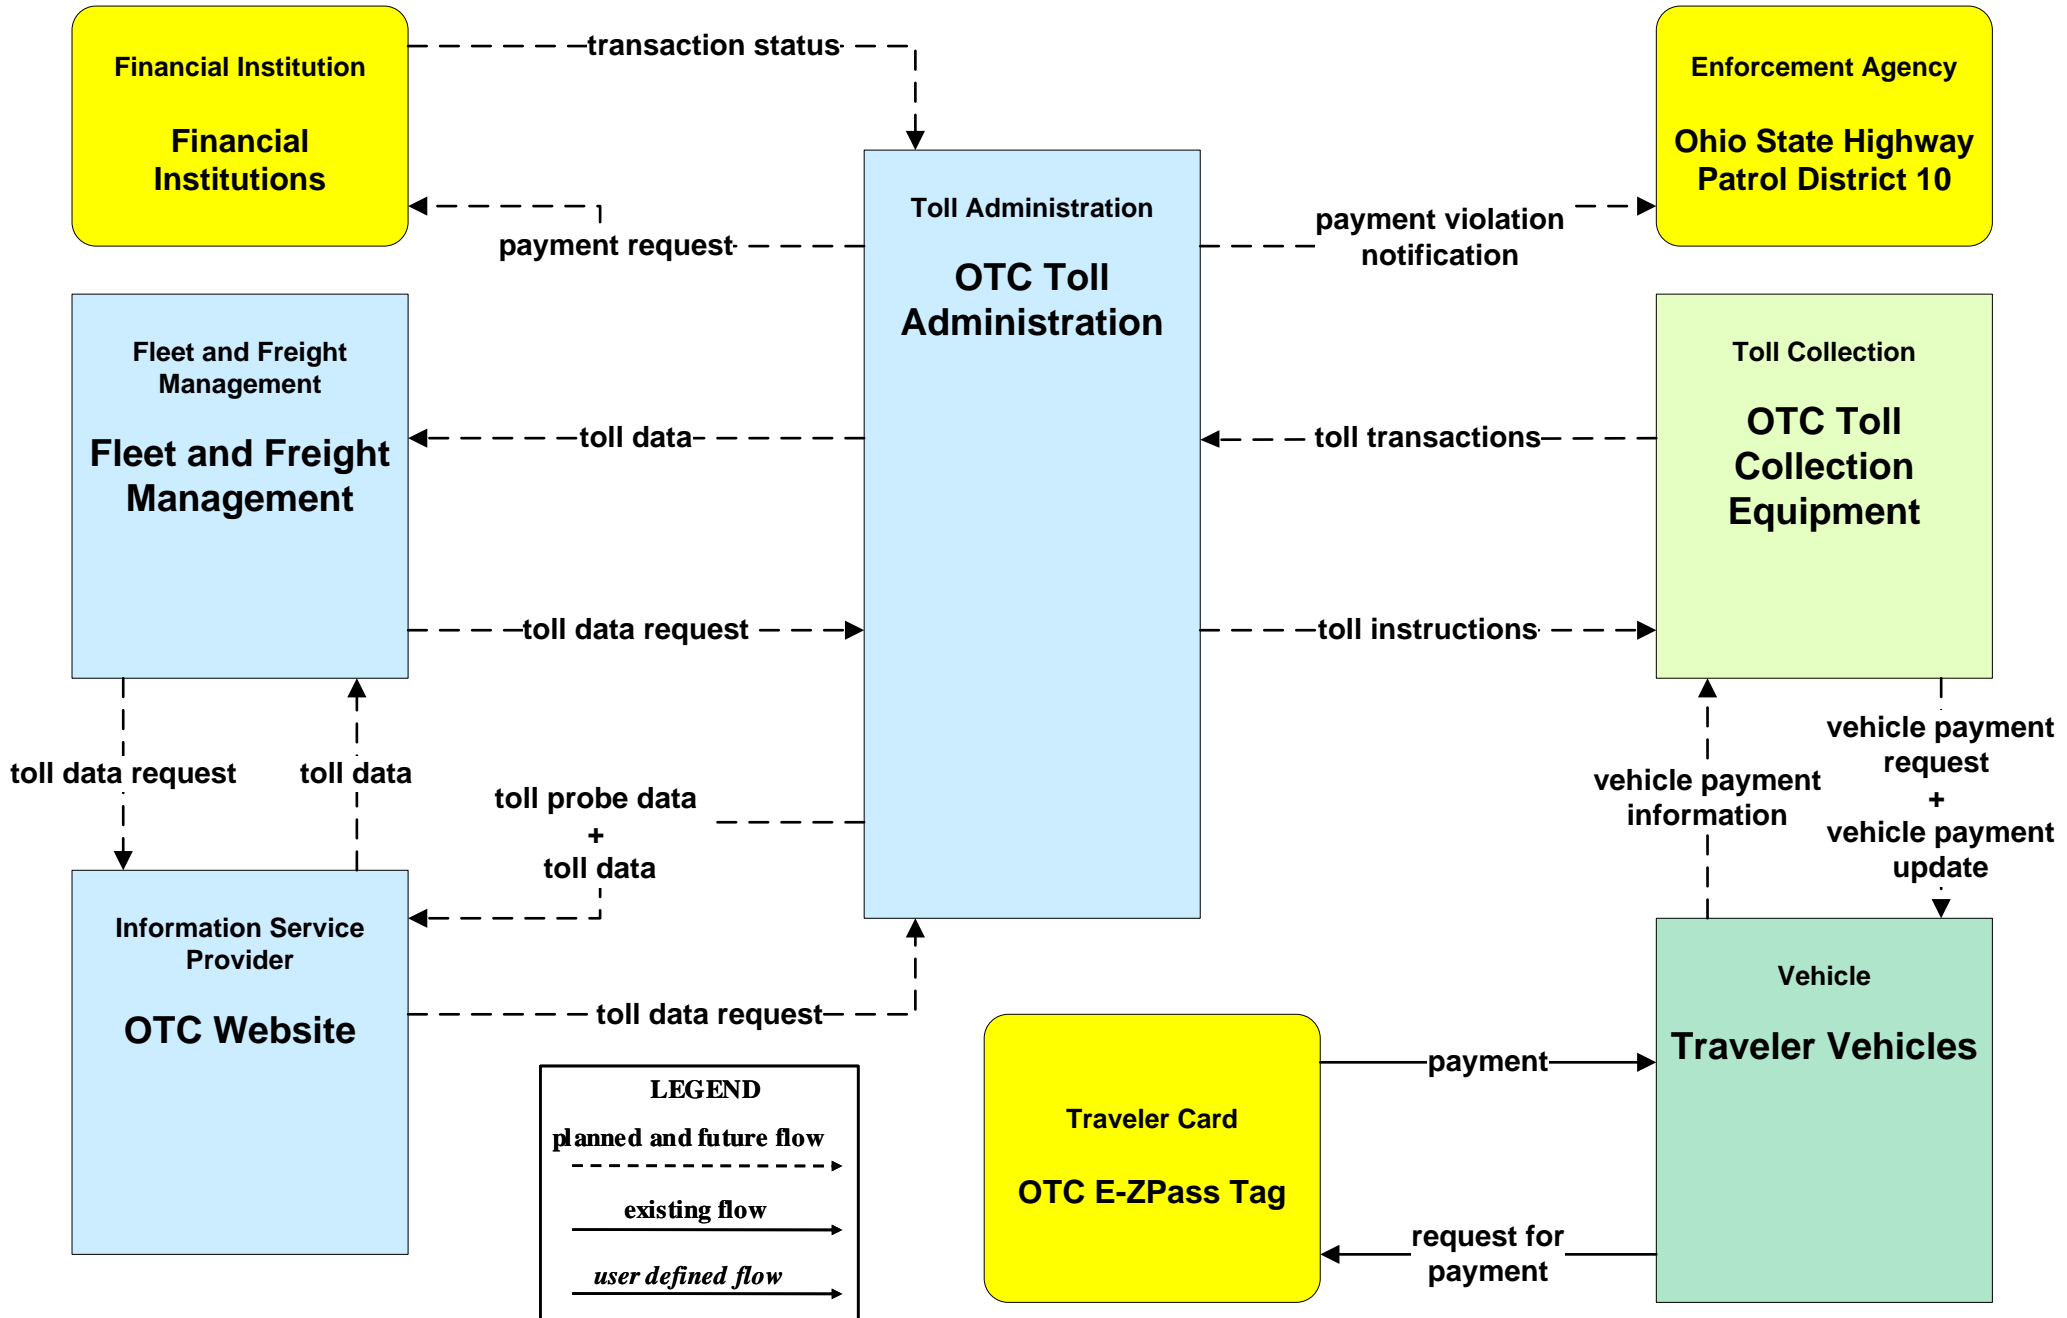

**ATIS01 - Broadcast Traveler Information
City of Niles**

**ATIS01 - Broadcast Traveler Information
City of Warren Website**

ATIS01 - Broadcast Traveler Information Mahoning County Website

ATIS01 - Broadcast Traveler Information Trumbull County Website

**ATIS01 - Broadcast Traveler Information
Turnbull County EM Website**

**ATIS02 - Interactive Traveler Information
ODOT- Traveler Information Delivery**

**ATIS10 – Connected Vehicle Traveler Information
ODOT- Traveler Information Delivery**

ATMS10 - Electronic Toll Collection Ohio Turnpike Commission

EM10 - Disaster Traveler Information Mahoning County EMA

EM10 - Disaster Traveler Information Trumbull County EMA