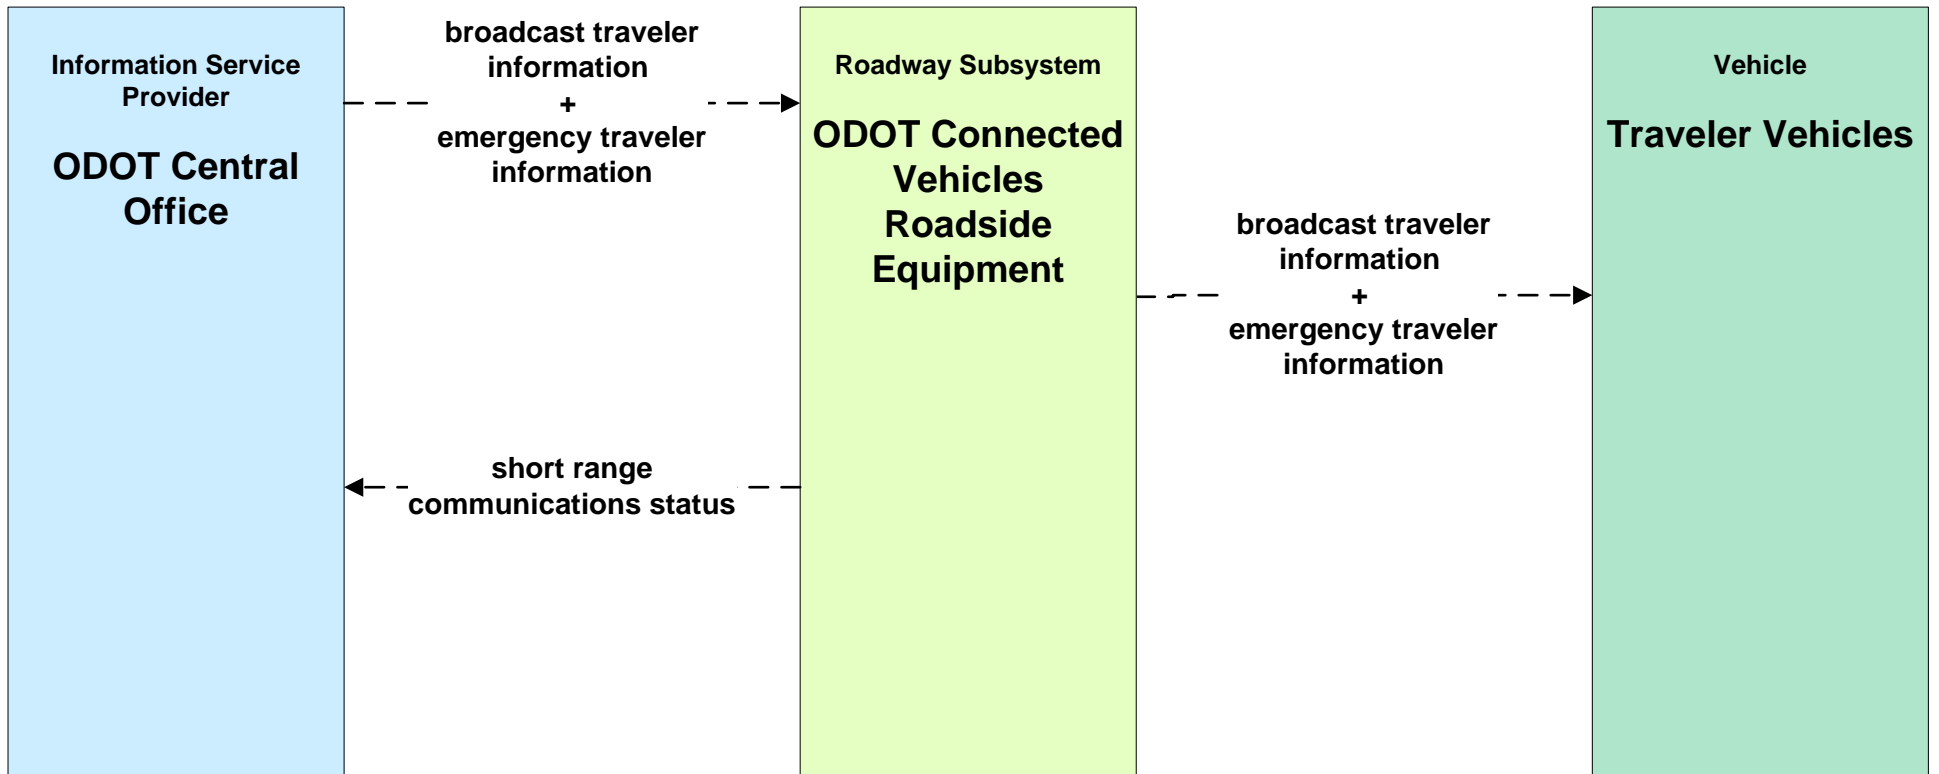

**APTS08 - Transit Traveler Information
WRTA**

APTS08 - Transit Traveler Information WRTA SST

APTS08 - Transit Traveler Information WRTA EasyGo

APTS08 - Transit Traveler Information NiTTTS

ATIS01 - Broadcast Traveler Information ODOT

**ATIS01 - Broadcast Traveler Information
City of Niles**

**ATIS01 - Broadcast Traveler Information
City of Warren Website**

ATIS01 - Broadcast Traveler Information Mahoning County Website

ATIS01 - Broadcast Traveler Information Trumbull County Website

**ATIS01 - Broadcast Traveler Information
Turnbull County EM Website**

**ATIS02 - Interactive Traveler Information
ODOT- Traveler Information Delivery**

**ATIS10 – Connected Vehicle Traveler Information
ODOT- Traveler Information Delivery**