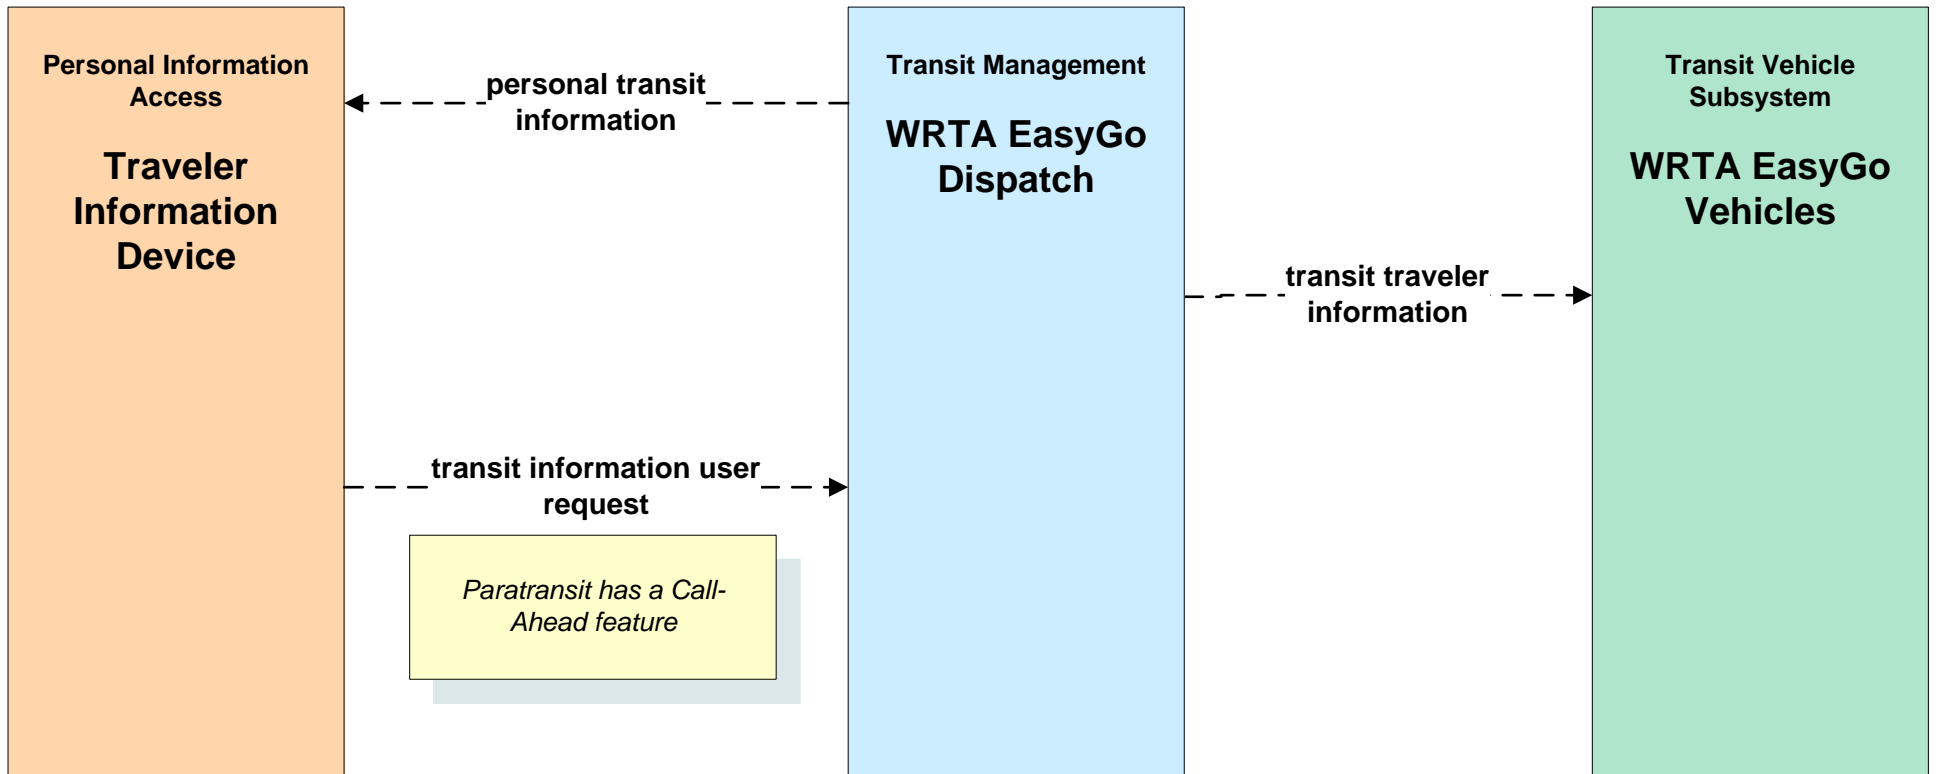

**APTS08 - Transit Traveler Information
WRTA**

APTS08 - Transit Traveler Information WRTA SST

APTS08 - Transit Traveler Information WRTA EasyGo

APTS08 - Transit Traveler Information NiTTTS

ATIS01 - Broadcast Traveler Information ODOT

**ATIS01 - Broadcast Traveler Information
City of Niles**

**ATIS01 - Broadcast Traveler Information
City of Warren Website**

ATIS01 - Broadcast Traveler Information Mahoning County Website

ATIS01 - Broadcast Traveler Information Trumbull County Website

**ATIS01 - Broadcast Traveler Information
Turnbull County EM Website**

**ATIS02 - Interactive Traveler Information
ODOT- Traveler Information Delivery**

**ATIS10 – Connected Vehicle Traveler Information
ODOT- Traveler Information Delivery**

ATMS10 - Electronic Toll Collection Ohio Turnpike Commission

EM10 - Disaster Traveler Information Mahoning County EMA

EM10 - Disaster Traveler Information Trumbull County EMA