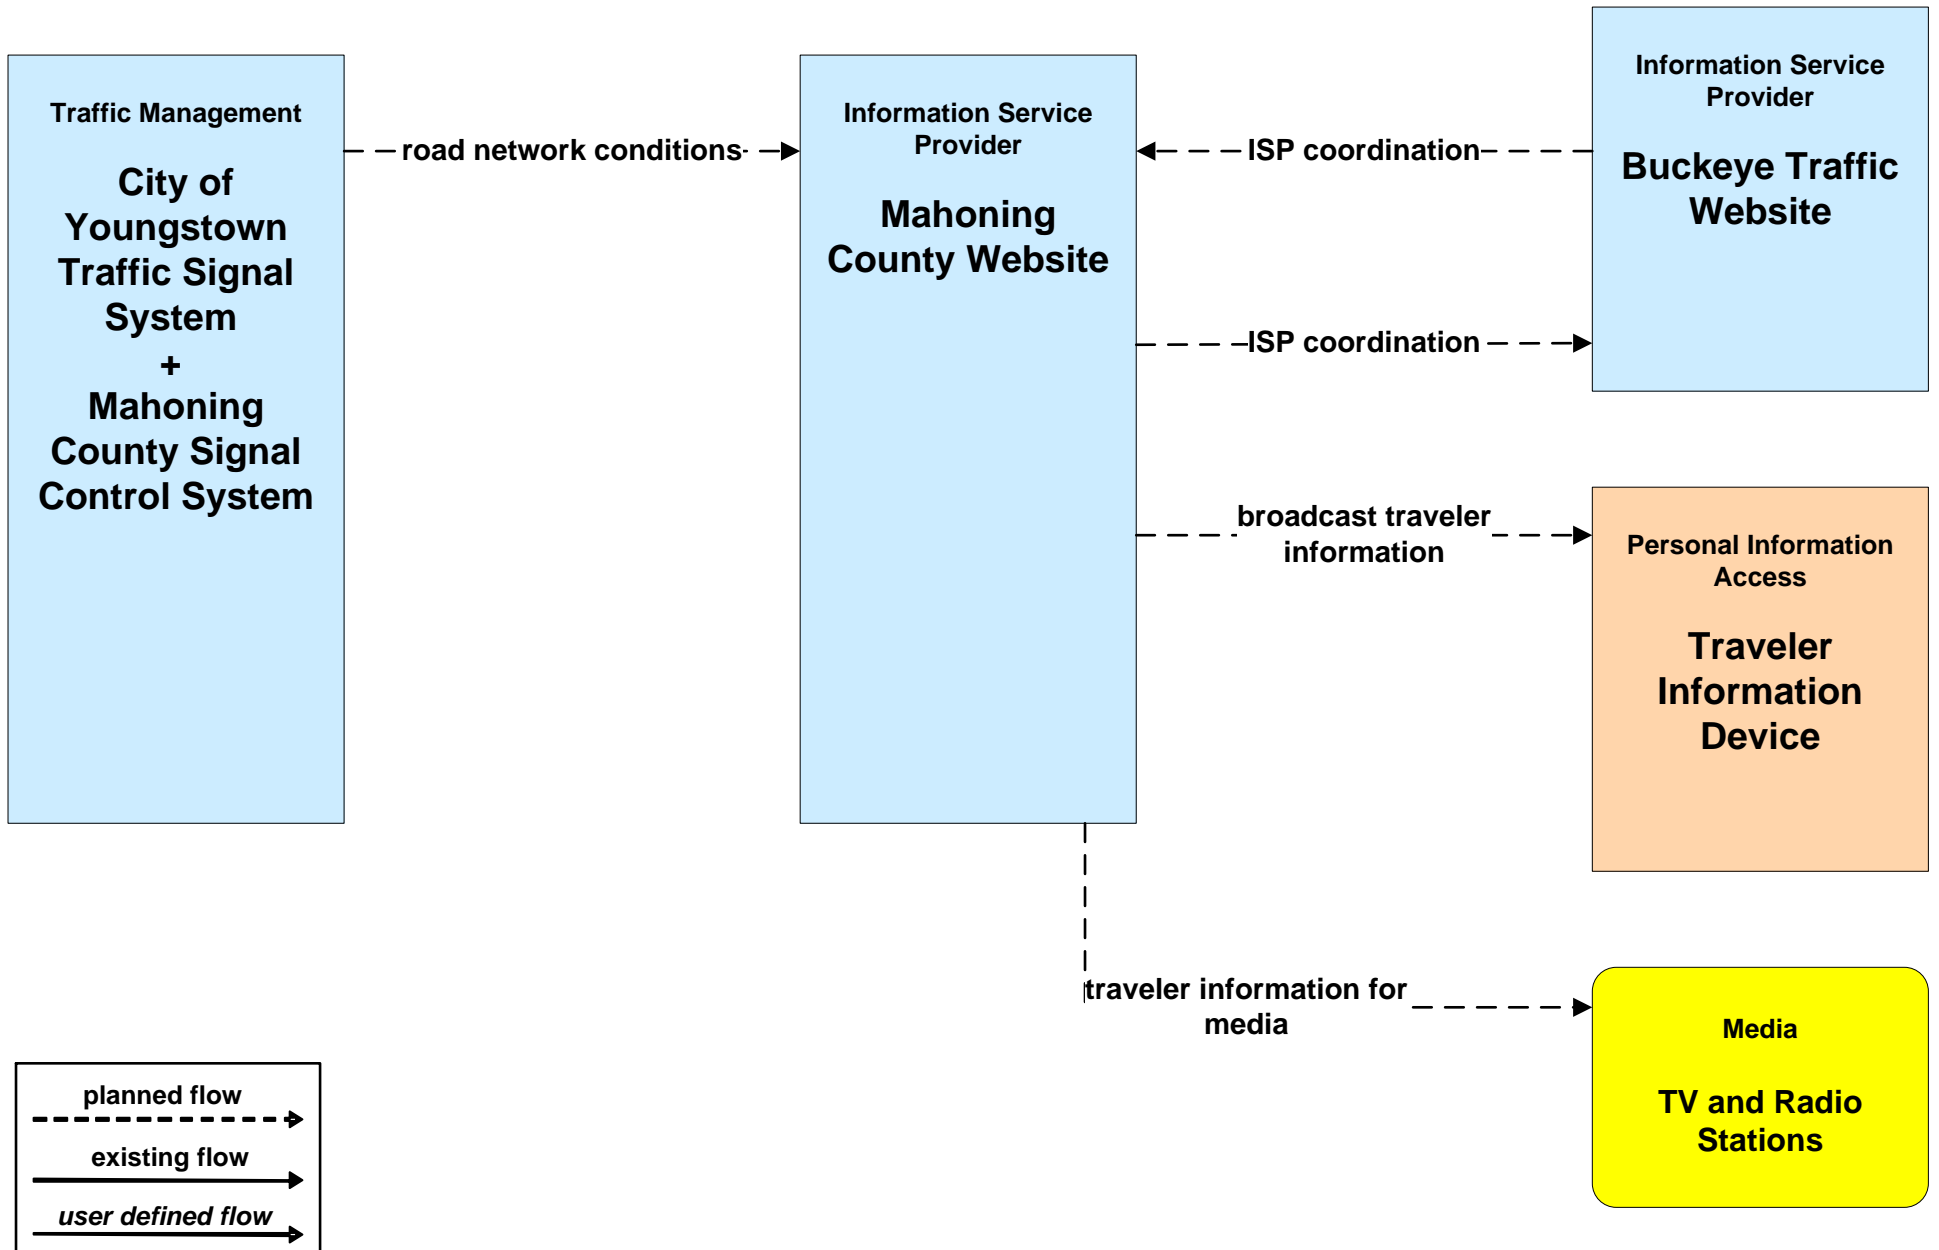

**APTS08 - Transit Traveler Information
WRTA**

APTS08 - Transit Traveler Information WRTA SST

APTS08 - Transit Traveler Information WRTA EasyGo

APTS08 - Transit Traveler Information NiTTTS

ATIS01 - Broadcast Traveler Information ODOT

**ATIS01 - Broadcast Traveler Information
City of Niles**

**ATIS01 - Broadcast Traveler Information
City of Warren Website**

ATIS01 - Broadcast Traveler Information Mahoning County Website

ATIS01 - Broadcast Traveler Information Trumbull County Website

**ATIS01 - Broadcast Traveler Information
Turnbull County EM Website**

**ATIS02 - Interactive Traveler Information
ODOT- Traveler Information Delivery**

**ATIS10 – Connected Vehicle Traveler Information
ODOT- Traveler Information Delivery**

ATMS10 - Electronic Toll Collection Ohio Turnpike Commission

EM10 - Disaster Traveler Information Mahoning County EMA

EM10 - Disaster Traveler Information Trumbull County EMA