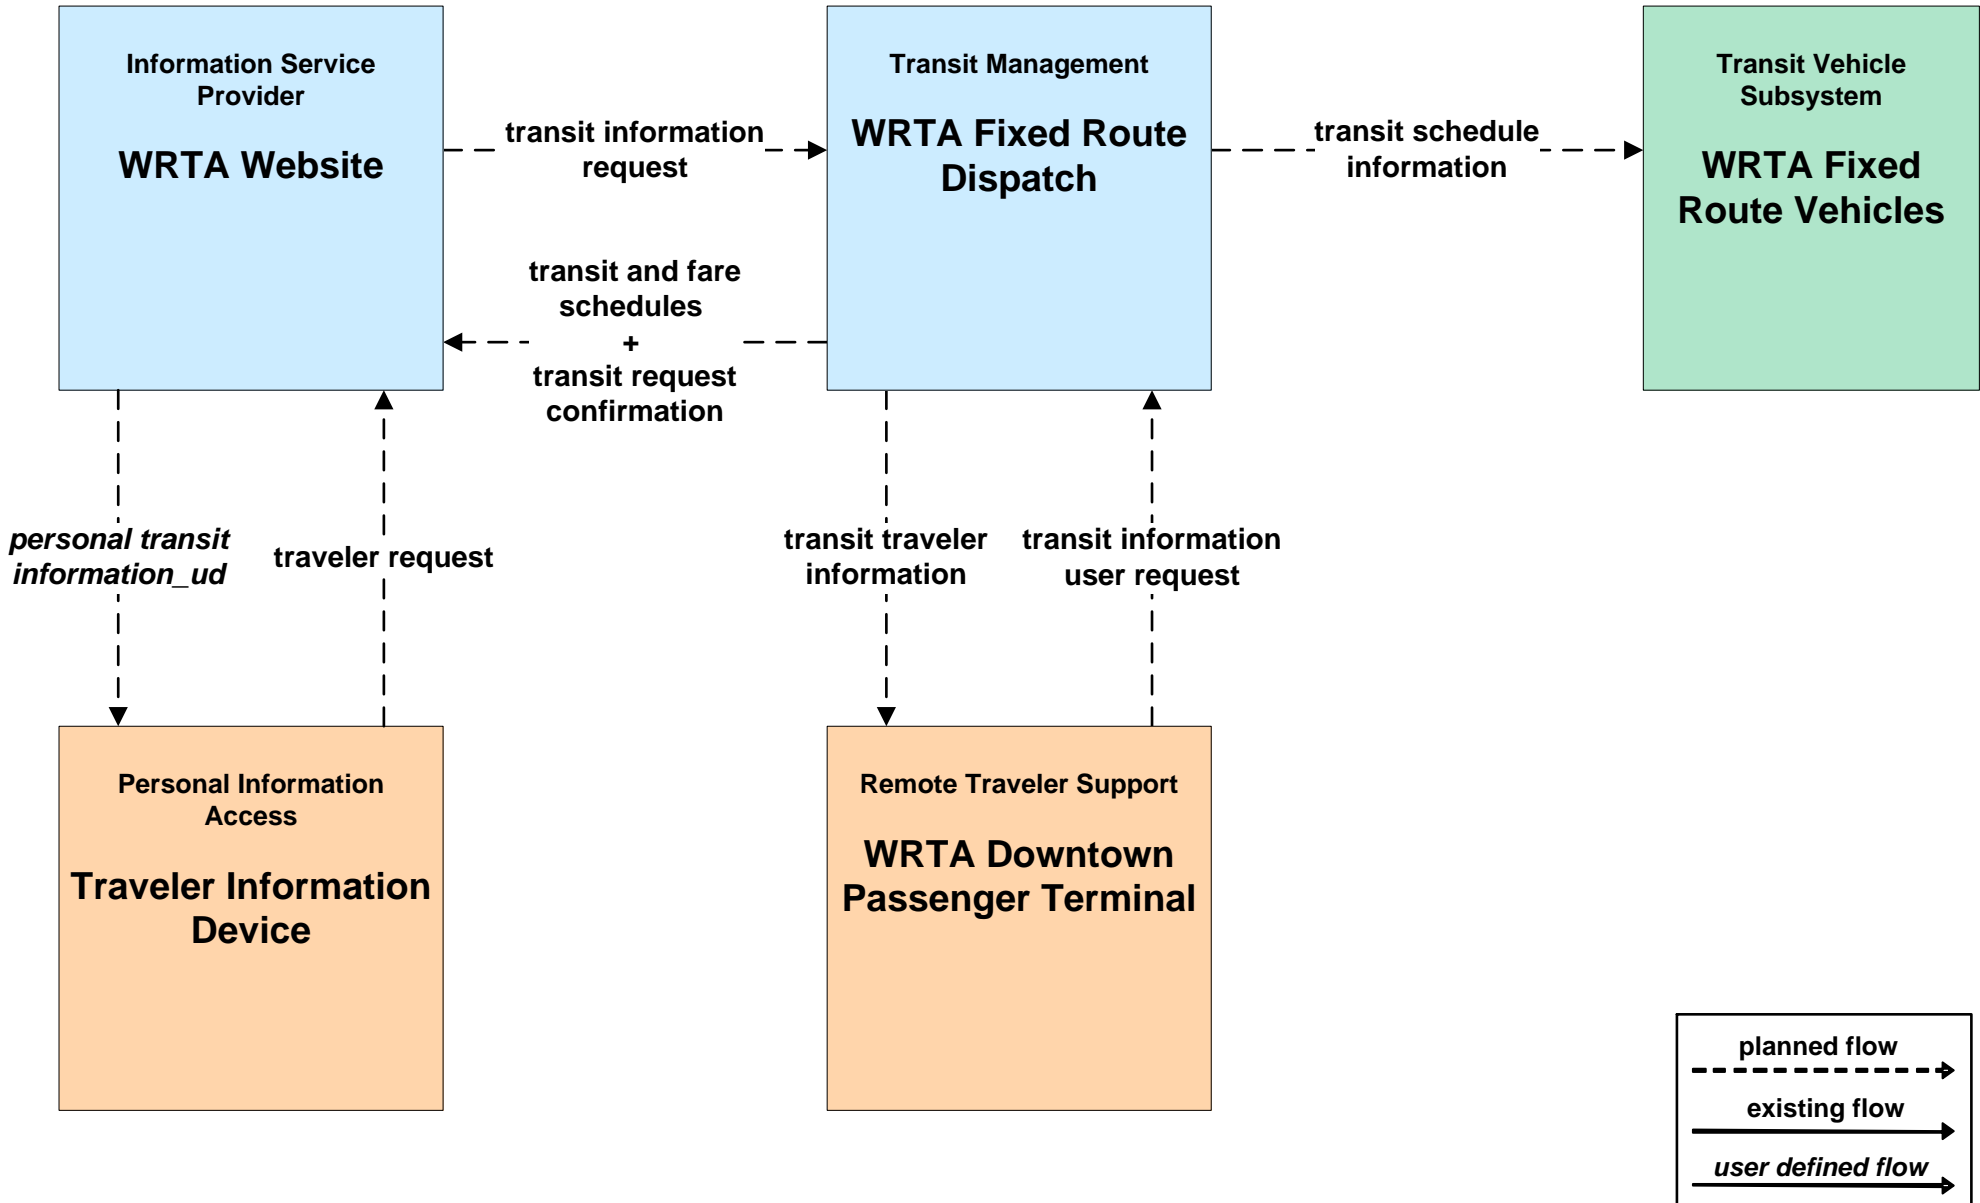

**APTS08 - Transit Traveler Information
WRTA**

APTS08 - Transit Traveler Information WRTA SST

APTS08 - Transit Traveler Information WRTA EasyGo

APTS08 - Transit Traveler Information NiTTTS

ATIS01 - Broadcast Traveler Information ODOT

**ATIS01 - Broadcast Traveler Information
City of Niles**

**ATIS01 - Broadcast Traveler Information
City of Warren Website**

ATIS01 - Broadcast Traveler Information Mahoning County Website

ATIS01 - Broadcast Traveler Information Trumbull County Website

**ATIS01 - Broadcast Traveler Information
Turnbull County EM Website**

**ATIS02 - Interactive Traveler Information
ODOT- Traveler Information Delivery**

**ATIS10 – Connected Vehicle Traveler Information
ODOT- Traveler Information Delivery**

ATMS10 - Electronic Toll Collection Ohio Turnpike Commission

EM10 - Disaster Traveler Information Mahoning County EMA

EM10 - Disaster Traveler Information Trumbull County EMA