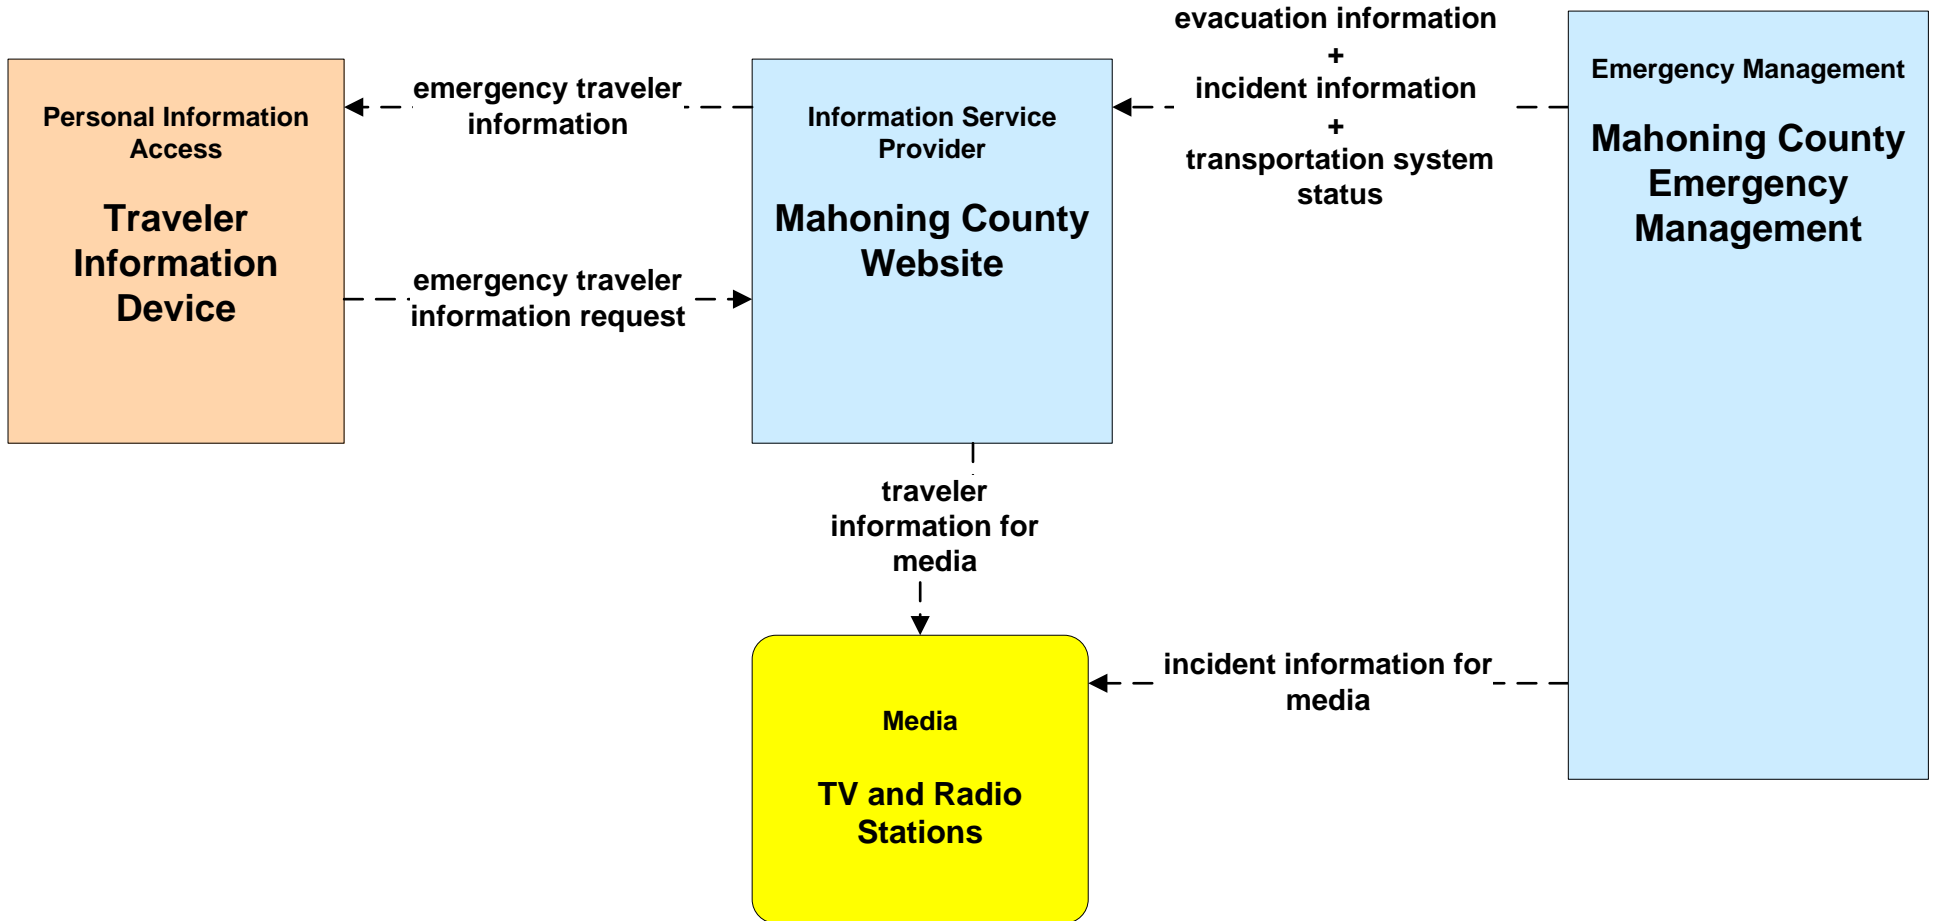

**APTS08 - Transit Traveler Information
WRTA**

APTS08 - Transit Traveler Information WRTA SST

APTS08 - Transit Traveler Information WRTA EasyGo

APTS08 - Transit Traveler Information NiTTTS

ATIS01 - Broadcast Traveler Information ODOT

**ATIS01 - Broadcast Traveler Information
City of Niles**

**ATIS01 - Broadcast Traveler Information
City of Warren Website**

ATIS01 - Broadcast Traveler Information Mahoning County Website

ATIS01 - Broadcast Traveler Information Trumbull County Website

**ATIS01 - Broadcast Traveler Information
Turnbull County EM Website**

**ATIS02 - Interactive Traveler Information
ODOT- Traveler Information Delivery**

**ATIS10 – Connected Vehicle Traveler Information
ODOT- Traveler Information Delivery**

ATMS10 - Electronic Toll Collection Ohio Turnpike Commission

EM10 - Disaster Traveler Information Mahoning County EMA

EM10 - Disaster Traveler Information Trumbull County EMA