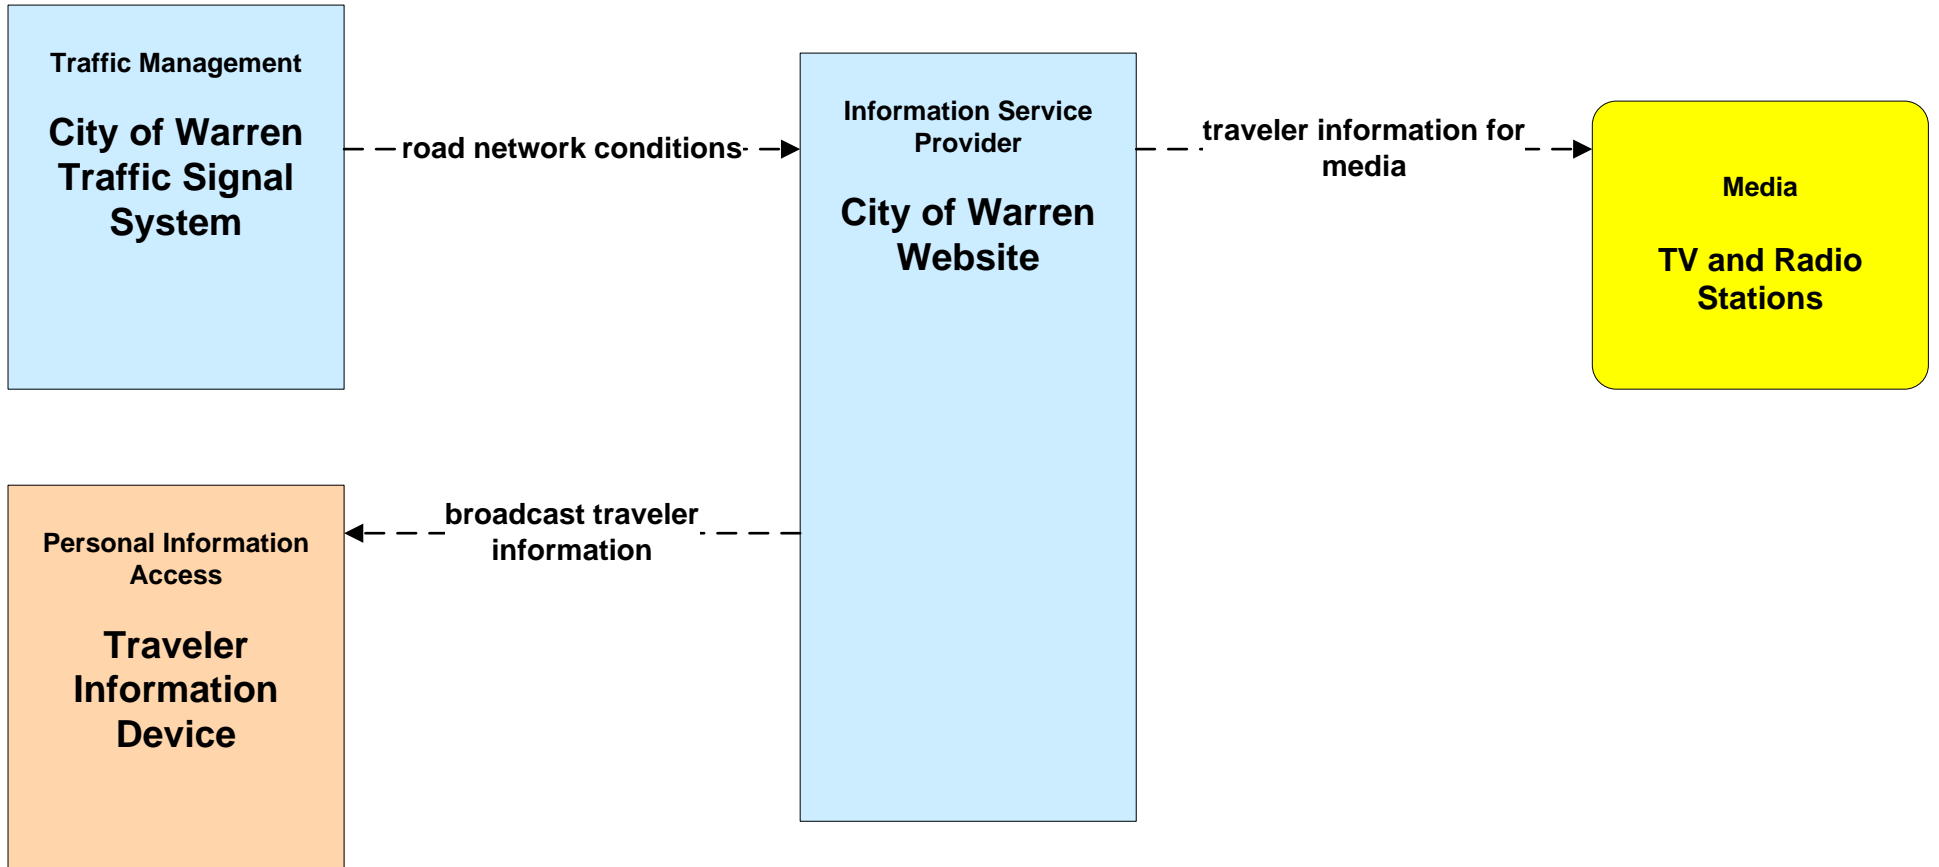

**APTS08 - Transit Traveler Information
WRTA**

APTS08 - Transit Traveler Information WRTA SST

APTS08 - Transit Traveler Information WRTA EasyGo

APTS08 - Transit Traveler Information NiTTTS

ATIS01 - Broadcast Traveler Information ODOT

**ATIS01 - Broadcast Traveler Information
City of Niles**

**ATIS01 - Broadcast Traveler Information
City of Warren Website**

ATIS01 - Broadcast Traveler Information Mahoning County Website

ATIS01 - Broadcast Traveler Information Trumbull County Website

**ATIS01 - Broadcast Traveler Information
Turnbull County EM Website**

**ATIS02 - Interactive Traveler Information
ODOT- Traveler Information Delivery**

**ATIS10 – Connected Vehicle Traveler Information
ODOT- Traveler Information Delivery**

ATMS10 - Electronic Toll Collection Ohio Turnpike Commission

EM10 - Disaster Traveler Information Mahoning County EMA

EM10 - Disaster Traveler Information Trumbull County EMA