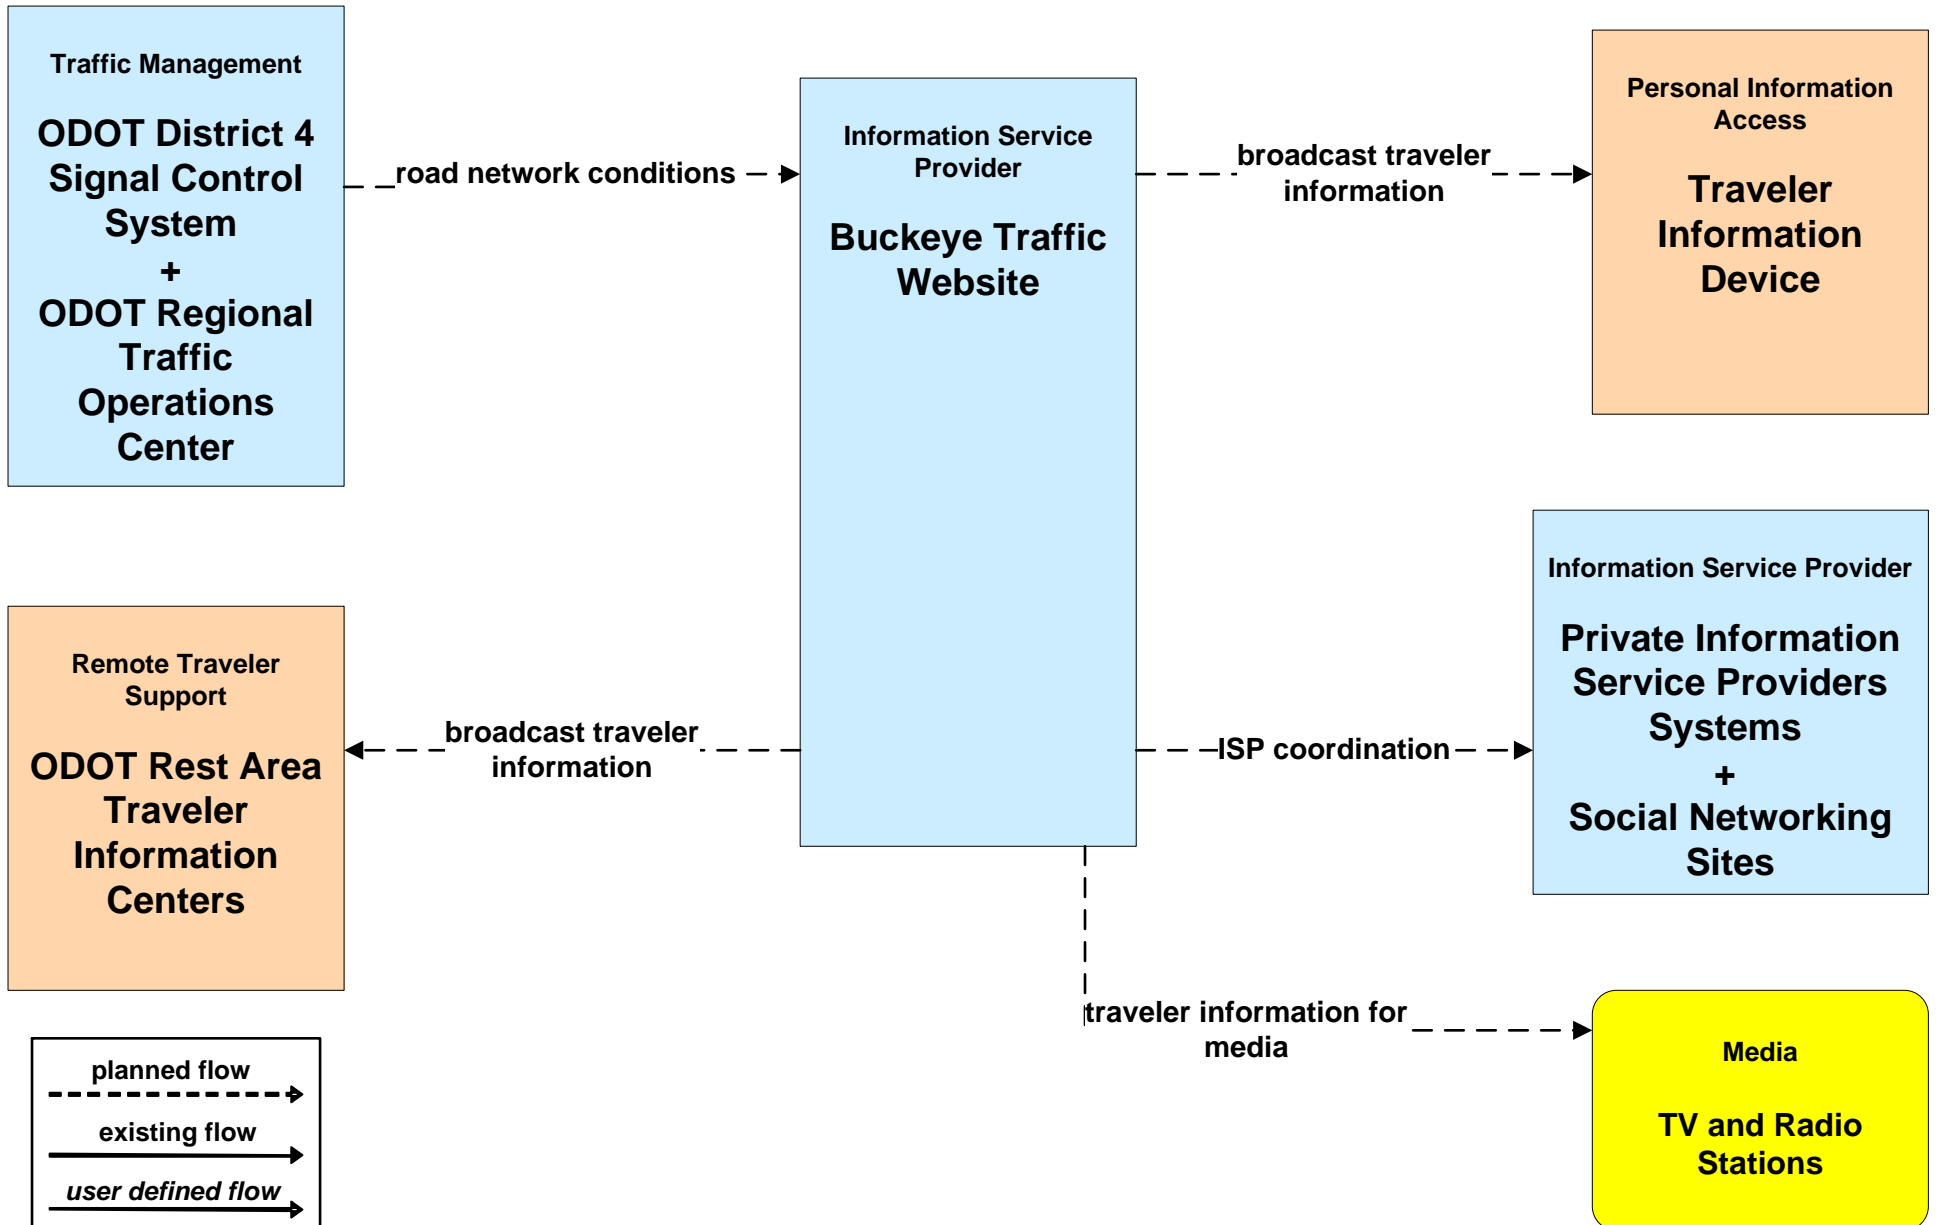

**APTS08 - Transit Traveler Information
WRTA**

APTS08 - Transit Traveler Information WRTA SST

APTS08 - Transit Traveler Information WRTA EasyGo

APTS08 - Transit Traveler Information NiTTTS

ATIS01 - Broadcast Traveler Information ODOT

**ATIS01 - Broadcast Traveler Information
City of Niles**

**ATIS01 - Broadcast Traveler Information
City of Warren Website**

ATIS01 - Broadcast Traveler Information Mahoning County Website

ATIS01 - Broadcast Traveler Information Trumbull County Website

**ATIS01 - Broadcast Traveler Information
Turnbull County EM Website**

**ATIS02 - Interactive Traveler Information
ODOT- Traveler Information Delivery**

**ATIS10 – Connected Vehicle Traveler Information
ODOT- Traveler Information Delivery**

ATMS10 - Electronic Toll Collection Ohio Turnpike Commission

EM10 - Disaster Traveler Information Mahoning County EMA

EM10 - Disaster Traveler Information Trumbull County EMA