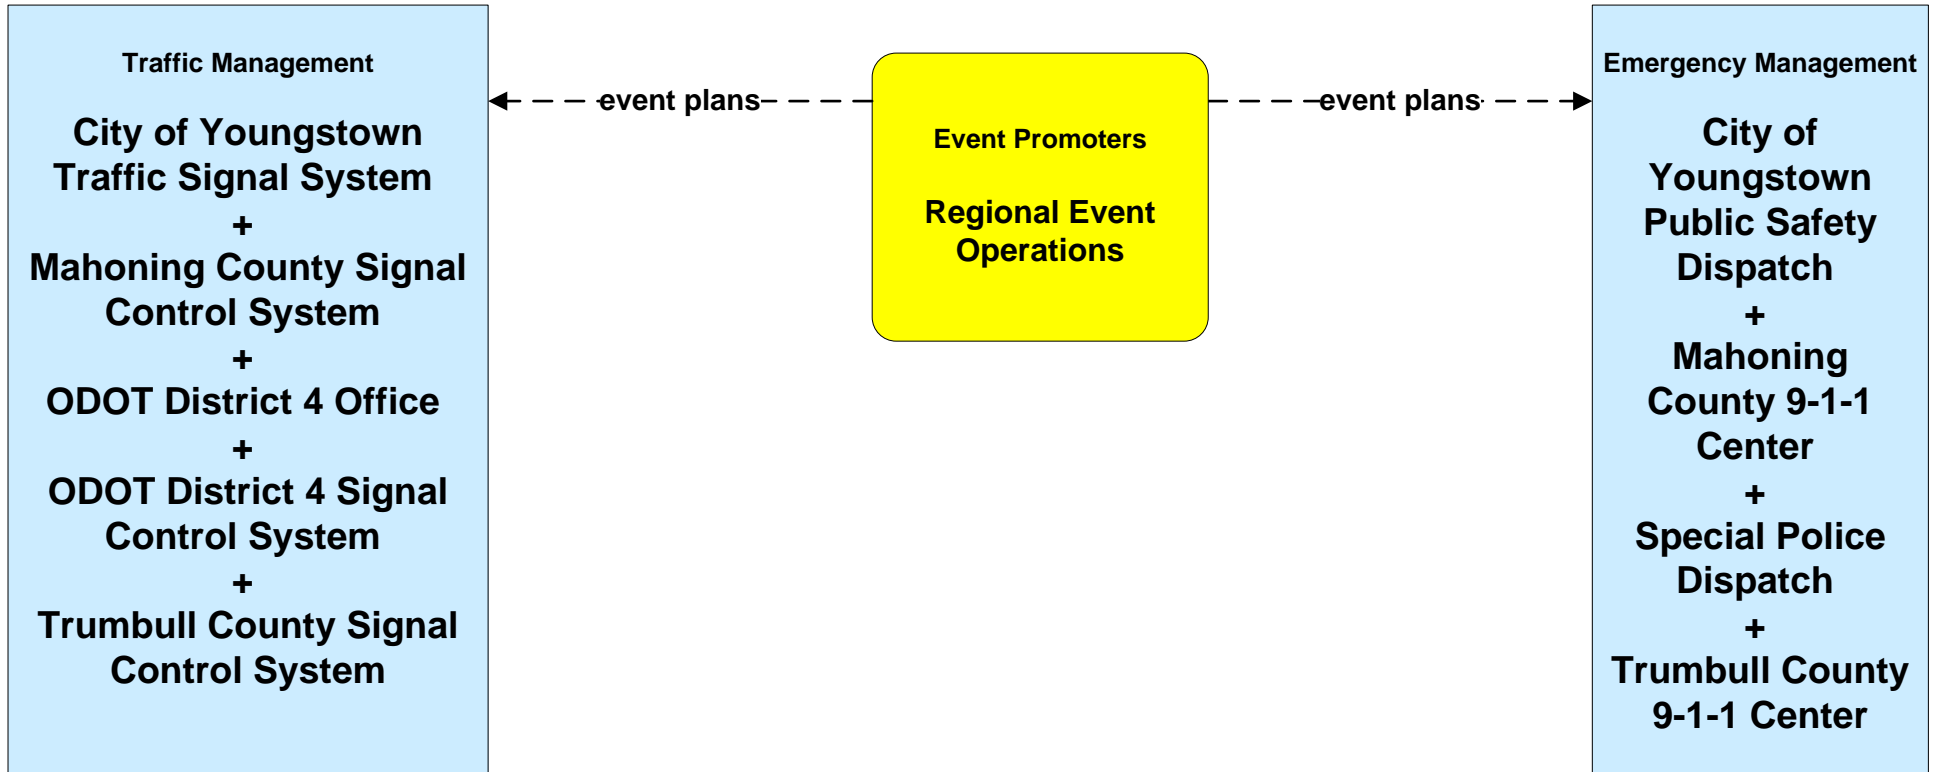

**ATMS08 - Incident Management**  
**County Public Safety / Special Police Dispatch**

# ATMS08 - Incident Management Event Promoter Interfaces

**EM01 - Emergency Response Coordination  
Youngstown/Warren Regional Incident and Mutual Aid Network**

- Emergency Management
- City of Niles Public Safety Dispatch
- +
- City of Warren Public Safety Dispatch
- +
- City of Youngstown Public Safety Dispatch
- +
- Mahoning County 9-1-1 Center
- +
- Mahoning County Emergency Management
- +
- Ohio State Highway Patrol Posts
- +
- Other County Public Safety
- +
- Other Municipality or Township Public Safety Dispatch
- +
- Special Police Dispatch
- +
- Trumbull County 9-1-1 Center
- +
- Trumbull County Emergency Management Center
- +
- WRTA Security
- +
- Youngstown-Warren Air Reserve Station

Other EM

**Warren-Youngstown  
Regional Incident and  
Mutual Aid Network**

**EM01 - Emergency Response Coordination  
City of Youngstown Public Safety**

**EM01 - Emergency Response Coordination  
Mahoning County 9-1-1 Center**

**EM01 - Emergency Response Coordination  
Trumbull County 9-1-1 Center**

**EM01 - Emergency Response Coordination  
Mahoning County Emergency Management**

**EM01 - Emergency Response Coordination  
Special Police Dispatch**