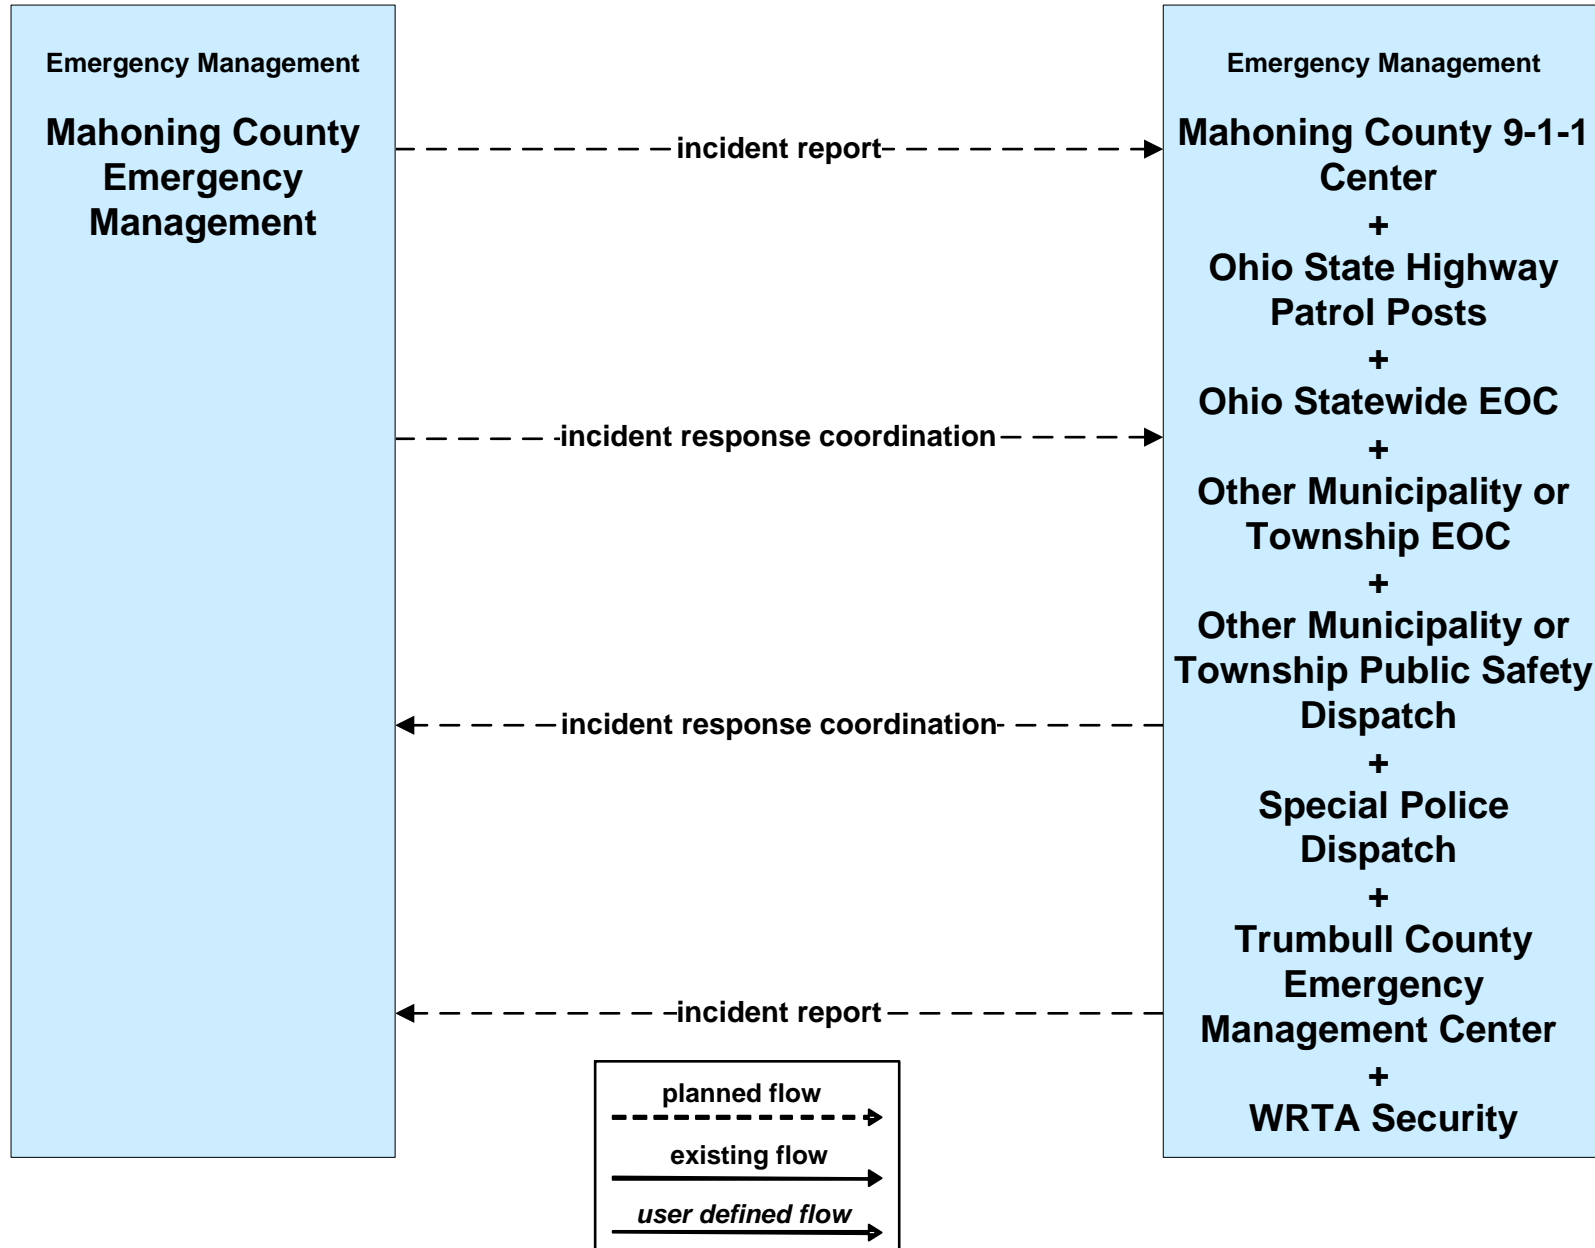

**ATMS08 - Incident Management**  
**County Public Safety / Special Police Dispatch**

# ATMS08 - Incident Management Event Promoter Interfaces

**EM01 - Emergency Response Coordination  
Youngstown/Warren Regional Incident and Mutual Aid Network**

- Emergency Management
- City of Niles Public Safety Dispatch
- +
- City of Warren Public Safety Dispatch
- +
- City of Youngstown Public Safety Dispatch
- +
- Mahoning County 9-1-1 Center
- +
- Mahoning County Emergency Management
- +
- Ohio State Highway Patrol Posts
- +
- Other County Public Safety
- +
- Other Municipality or Township Public Safety Dispatch
- +
- Special Police Dispatch
- +
- Trumbull County 9-1-1 Center
- +
- Trumbull County Emergency Management Center
- +
- WRTA Security
- +
- Youngstown-Warren Air Reserve Station

Other EM

**Warren-Youngstown  
Regional Incident and  
Mutual Aid Network**

**EM01 - Emergency Response Coordination  
City of Youngstown Public Safety**

**EM01 - Emergency Response Coordination  
Mahoning County 9-1-1 Center**

**EM01 - Emergency Response Coordination  
Trumbull County 9-1-1 Center**

**EM01 - Emergency Response Coordination  
Mahoning County Emergency Management**

**EM01 - Emergency Response Coordination  
Special Police Dispatch**