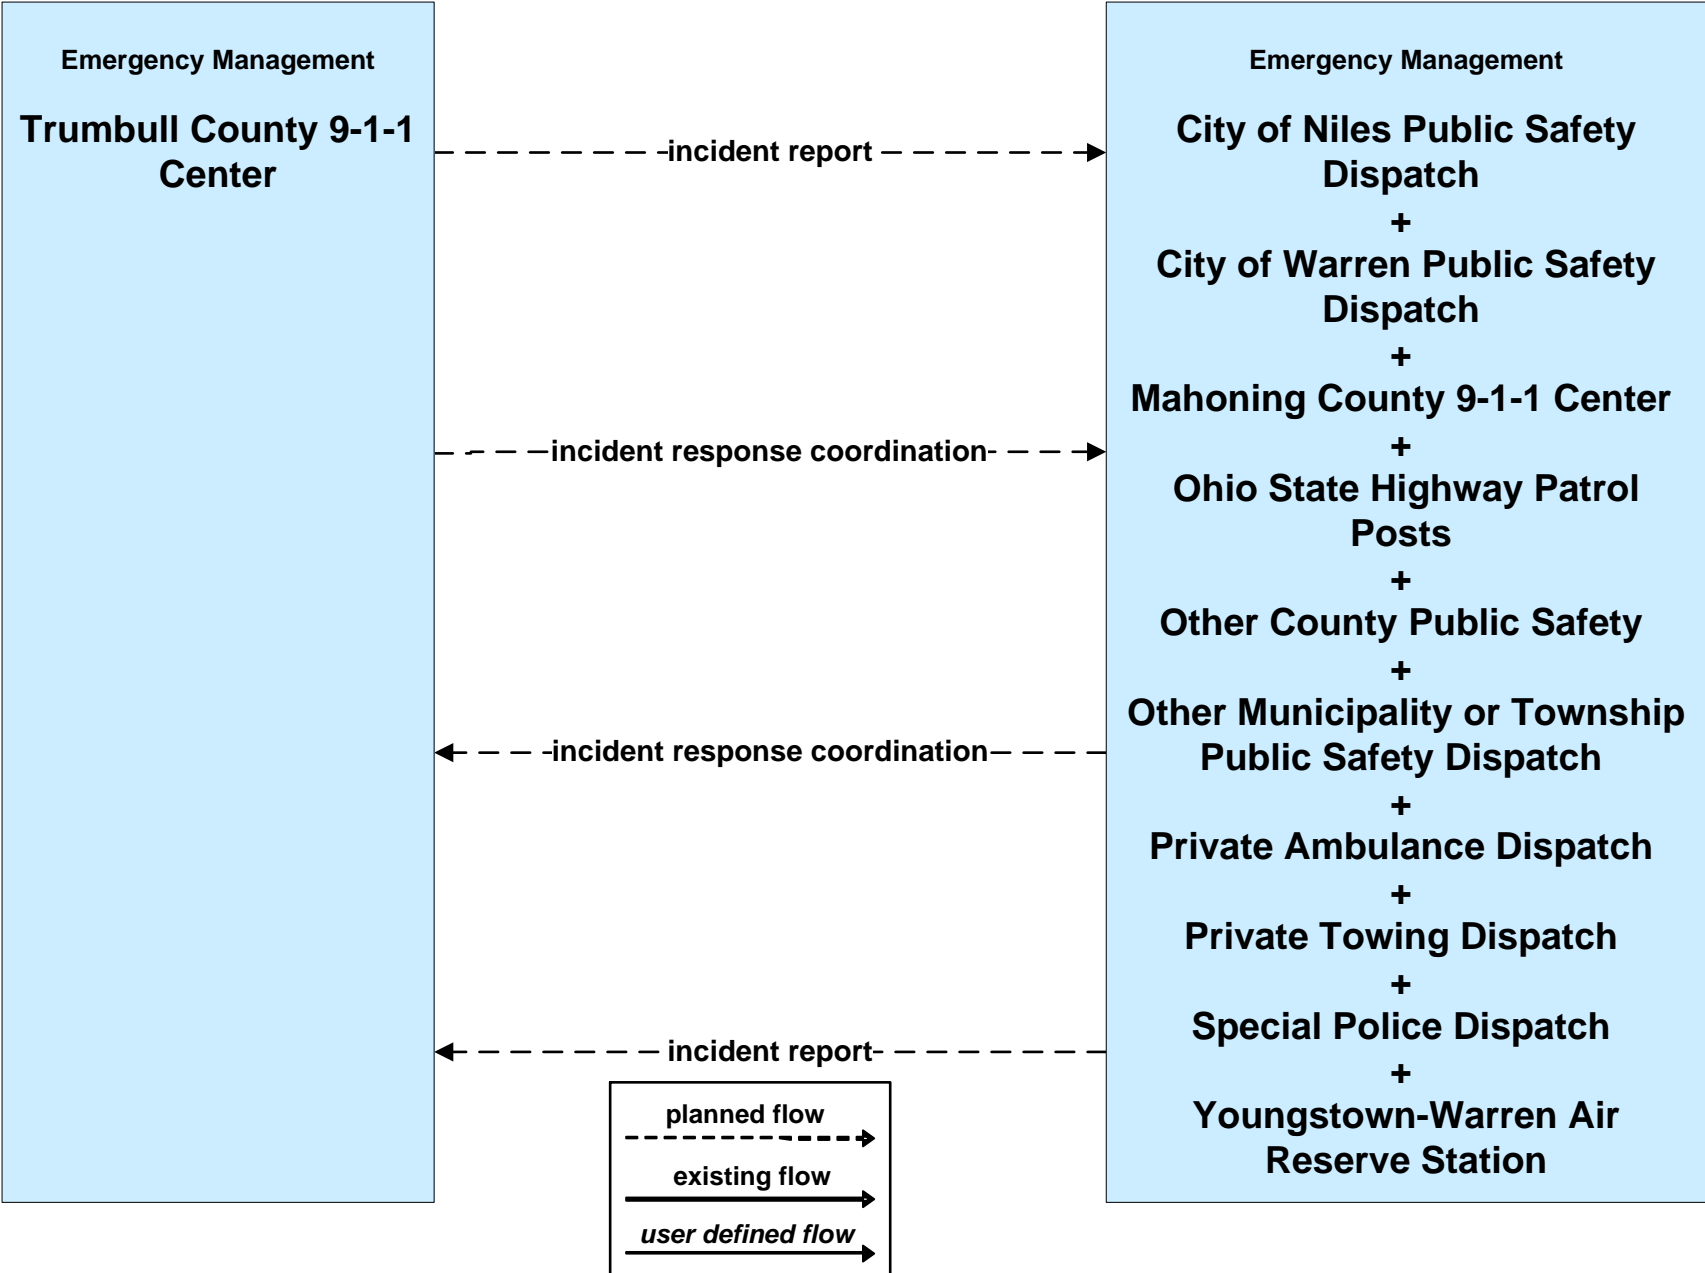

**ATMS08 - Incident Management**  
**County Public Safety / Special Police Dispatch**

# ATMS08 - Incident Management Event Promoter Interfaces

**EM01 - Emergency Response Coordination  
Youngstown/Warren Regional Incident and Mutual Aid Network**

- Emergency Management
- City of Niles Public Safety Dispatch
- +
- City of Warren Public Safety Dispatch
- +
- City of Youngstown Public Safety Dispatch
- +
- Mahoning County 9-1-1 Center
- +
- Mahoning County Emergency Management
- +
- Ohio State Highway Patrol Posts
- +
- Other County Public Safety
- +
- Other Municipality or Township Public Safety Dispatch
- +
- Special Police Dispatch
- +
- Trumbull County 9-1-1 Center
- +
- Trumbull County Emergency Management Center
- +
- WRTA Security
- +
- Youngstown-Warren Air Reserve Station

Other EM

**Warren-Youngstown  
Regional Incident and  
Mutual Aid Network**

**EM01 - Emergency Response Coordination  
City of Youngstown Public Safety**

**EM01 - Emergency Response Coordination  
Mahoning County 9-1-1 Center**

**EM01 - Emergency Response Coordination  
Trumbull County 9-1-1 Center**

**EM01 - Emergency Response Coordination  
Mahoning County Emergency Management**

**EM01 - Emergency Response Coordination  
Special Police Dispatch**