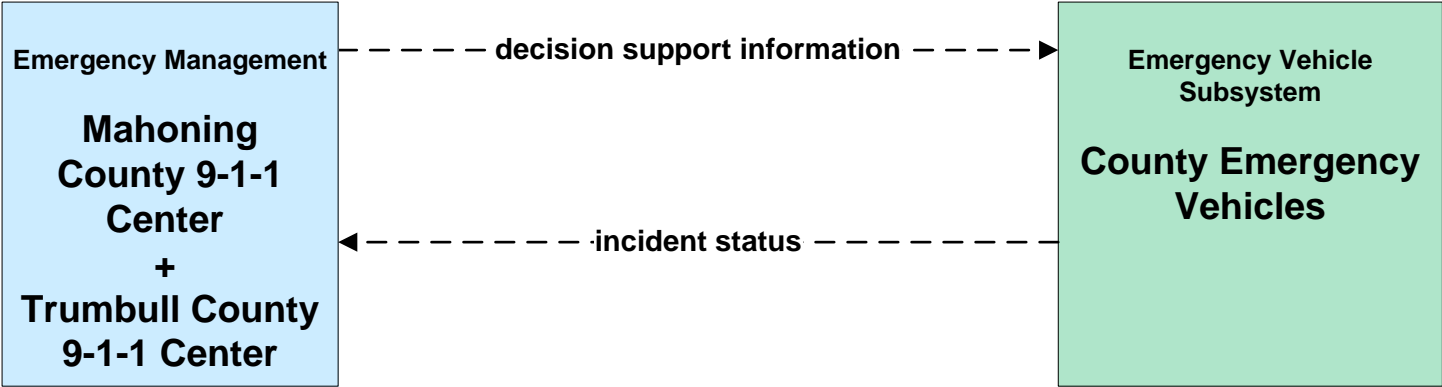

**ATMS08 - Incident Management**  
**County Public Safety / Special Police Dispatch**

# ATMS08 - Incident Management Event Promoter Interfaces

**EM01 - Emergency Response Coordination  
Youngstown/Warren Regional Incident and Mutual Aid Network**

- Emergency Management
- City of Niles Public Safety Dispatch
- +
- City of Warren Public Safety Dispatch
- +
- City of Youngstown Public Safety Dispatch
- +
- Mahoning County 9-1-1 Center
- +
- Mahoning County Emergency Management
- +
- Ohio State Highway Patrol Posts
- +
- Other County Public Safety
- +
- Other Municipality or Township Public Safety Dispatch
- +
- Special Police Dispatch
- +
- Trumbull County 9-1-1 Center
- +
- Trumbull County Emergency Management Center
- +
- WRTA Security
- +
- Youngstown-Warren Air Reserve Station