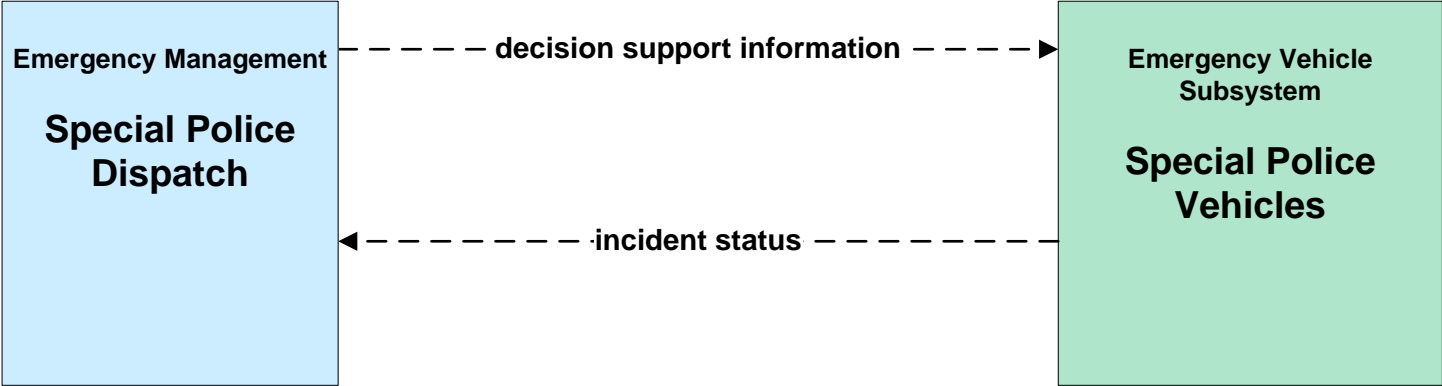

**ATMS08 - Incident Management**  
**County Public Safety / Special Police Dispatch**

# ATMS08 - Incident Management Event Promoter Interfaces

**EM01 - Emergency Response Coordination  
Youngstown/Warren Regional Incident and Mutual Aid Network**

- Emergency Management
- City of Niles Public Safety Dispatch
- +
- City of Warren Public Safety Dispatch
- +
- City of Youngstown Public Safety Dispatch
- +
- Mahoning County 9-1-1 Center
- +
- Mahoning County Emergency Management
- +
- Ohio State Highway Patrol Posts
- +
- Other County Public Safety
- +
- Other Municipality or Township Public Safety Dispatch
- +
- Special Police Dispatch
- +
- Trumbull County 9-1-1 Center
- +
- Trumbull County Emergency Management Center
- +
- WRTA Security
- +
- Youngstown-Warren Air Reserve Station