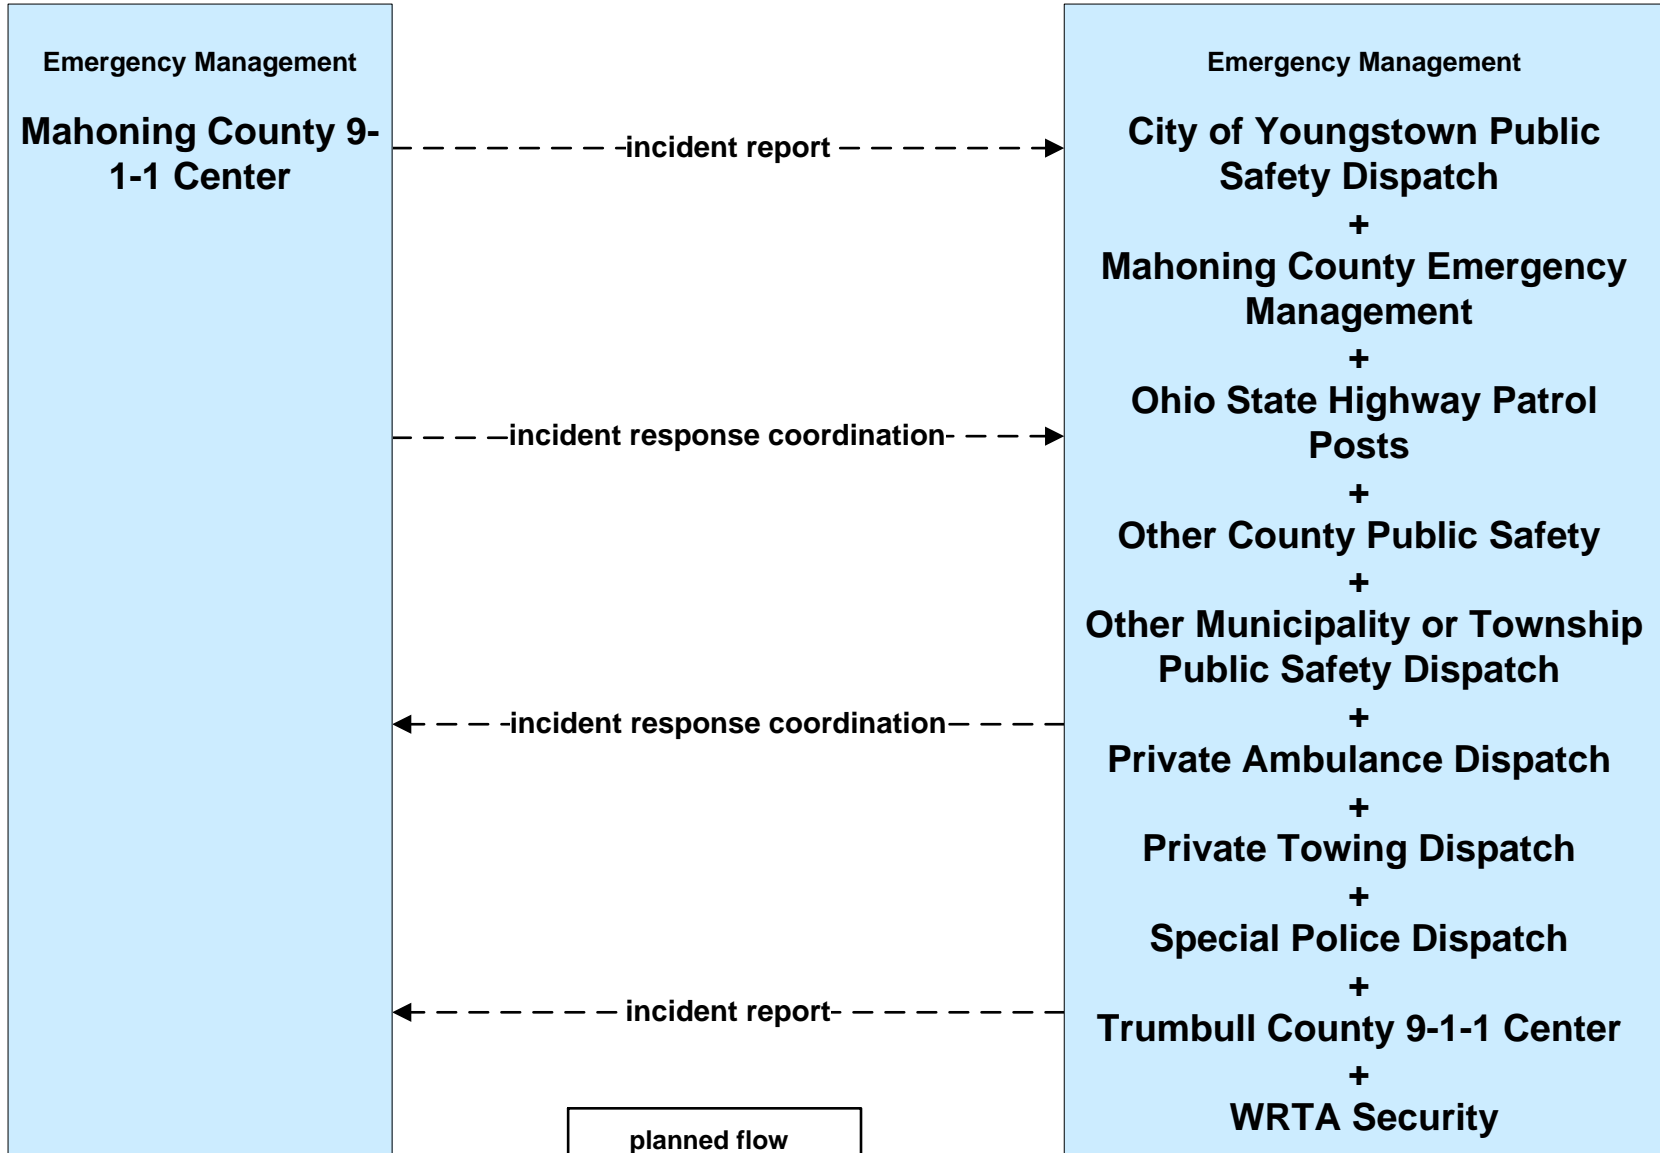

**ATMS08 - Incident Management**  
**County Public Safety / Special Police Dispatch**

# ATMS08 - Incident Management Event Promoter Interfaces

**EM01 - Emergency Response Coordination  
Youngstown/Warren Regional Incident and Mutual Aid Network**

- Emergency Management
- City of Niles Public Safety Dispatch
- +
- City of Warren Public Safety Dispatch
- +
- City of Youngstown Public Safety Dispatch
- +
- Mahoning County 9-1-1 Center
- +
- Mahoning County Emergency Management
- +
- Ohio State Highway Patrol Posts
- +
- Other County Public Safety
- +
- Other Municipality or Township Public Safety Dispatch
- +
- Special Police Dispatch
- +
- Trumbull County 9-1-1 Center
- +
- Trumbull County Emergency Management Center
- +
- WRTA Security
- +
- Youngstown-Warren Air Reserve Station

Other EM

**Warren-Youngstown  
Regional Incident and  
Mutual Aid Network**

**EM01 - Emergency Response Coordination  
City of Youngstown Public Safety**

**EM01 - Emergency Response Coordination  
Mahoning County 9-1-1 Center**

**EM01 - Emergency Response Coordination  
Trumbull County 9-1-1 Center**

**EM01 - Emergency Response Coordination  
Mahoning County Emergency Management**

**EM01 - Emergency Response Coordination  
Special Police Dispatch**