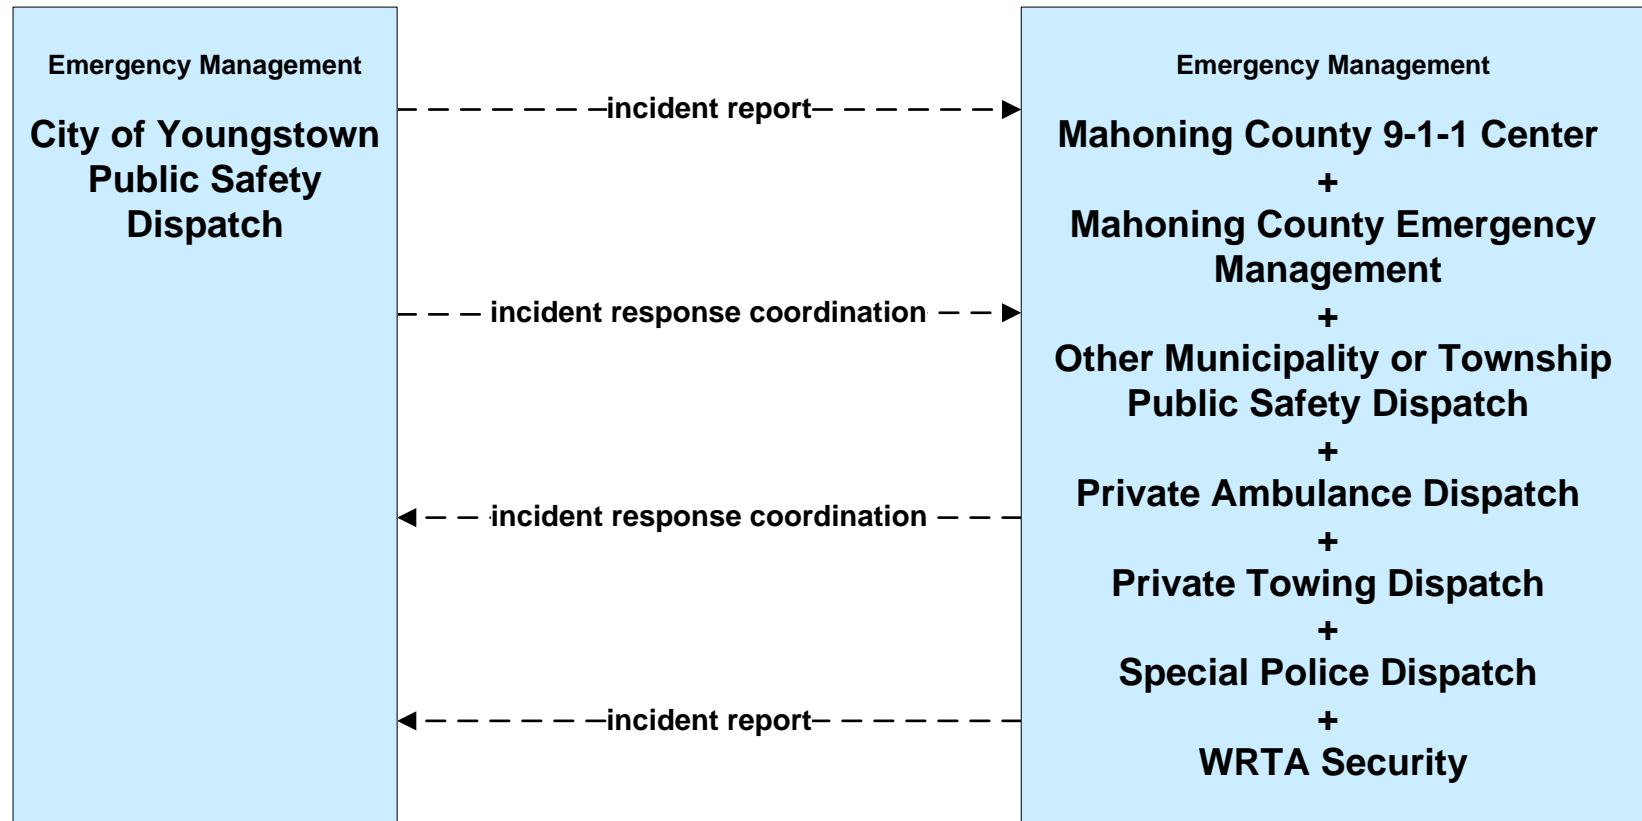

**ATMS08 - Incident Management**  
**County Public Safety / Special Police Dispatch**

# ATMS08 - Incident Management Event Promoter Interfaces

**EM01 - Emergency Response Coordination  
Youngstown/Warren Regional Incident and Mutual Aid Network**

- Emergency Management
- City of Niles Public Safety Dispatch
- +
- City of Warren Public Safety Dispatch
- +
- City of Youngstown Public Safety Dispatch
- +
- Mahoning County 9-1-1 Center
- +
- Mahoning County Emergency Management
- +
- Ohio State Highway Patrol Posts
- +
- Other County Public Safety
- +
- Other Municipality or Township Public Safety Dispatch
- +
- Special Police Dispatch
- +
- Trumbull County 9-1-1 Center
- +
- Trumbull County Emergency Management Center
- +
- WRTA Security
- +
- Youngstown-Warren Air Reserve Station

Other EM

**Warren-Youngstown  
Regional Incident and  
Mutual Aid Network**

**EM01 - Emergency Response Coordination  
City of Youngstown Public Safety**

**EM01 - Emergency Response Coordination  
Mahoning County 9-1-1 Center**

**EM01 - Emergency Response Coordination  
Trumbull County 9-1-1 Center**

**EM01 - Emergency Response Coordination  
Mahoning County Emergency Management**

**EM01 - Emergency Response Coordination  
Special Police Dispatch**