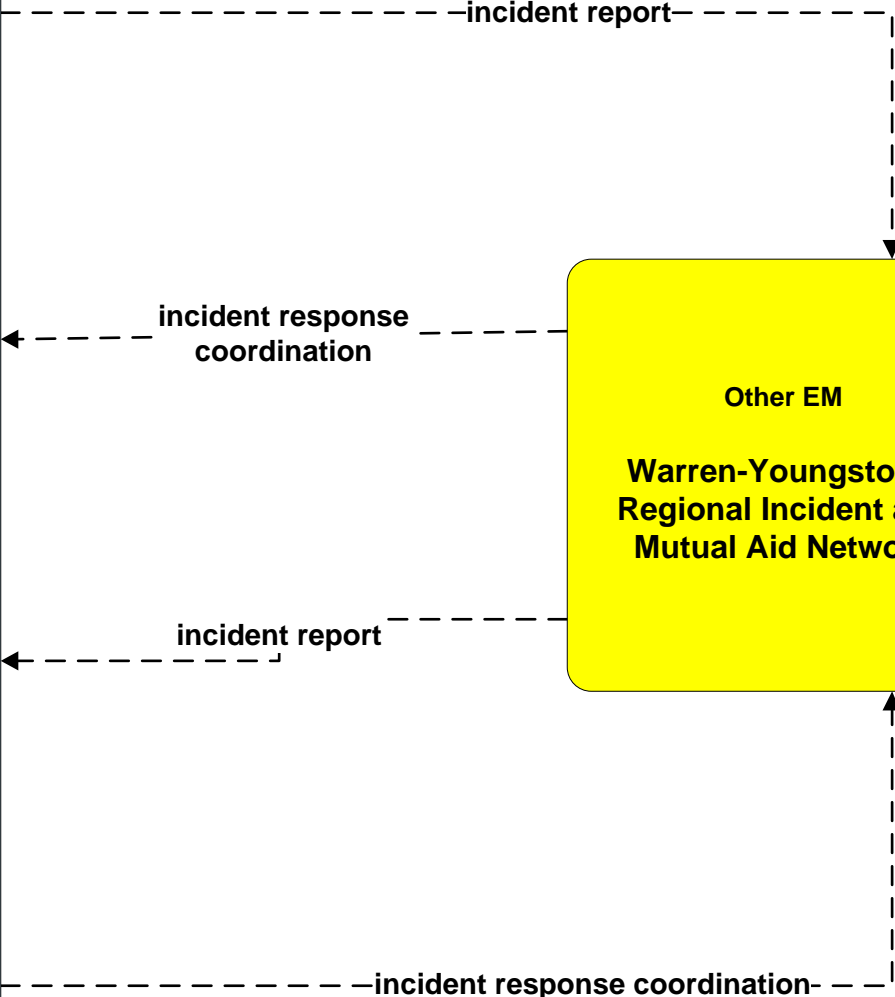

**ATMS08 - Incident Management**  
**County Public Safety / Special Police Dispatch**

# ATMS08 - Incident Management Event Promoter Interfaces

**EM01 - Emergency Response Coordination  
Youngstown/Warren Regional Incident and Mutual Aid Network**

- Emergency Management
- City of Niles Public Safety Dispatch
- +
- City of Warren Public Safety Dispatch
- +
- City of Youngstown Public Safety Dispatch
- +
- Mahoning County 9-1-1 Center
- +
- Mahoning County Emergency Management
- +
- Ohio State Highway Patrol Posts
- +
- Other County Public Safety
- +
- Other Municipality or Township Public Safety Dispatch
- +
- Special Police Dispatch
- +
- Trumbull County 9-1-1 Center
- +
- Trumbull County Emergency Management Center
- +
- WRTA Security
- +
- Youngstown-Warren Air Reserve Station

Other EM

**Warren-Youngstown  
Regional Incident and  
Mutual Aid Network**

**EM01 - Emergency Response Coordination  
City of Youngstown Public Safety**

**EM01 - Emergency Response Coordination  
Mahoning County 9-1-1 Center**

**EM01 - Emergency Response Coordination  
Trumbull County 9-1-1 Center**

**EM01 - Emergency Response Coordination  
Mahoning County Emergency Management**

**EM01 - Emergency Response Coordination  
Special Police Dispatch**