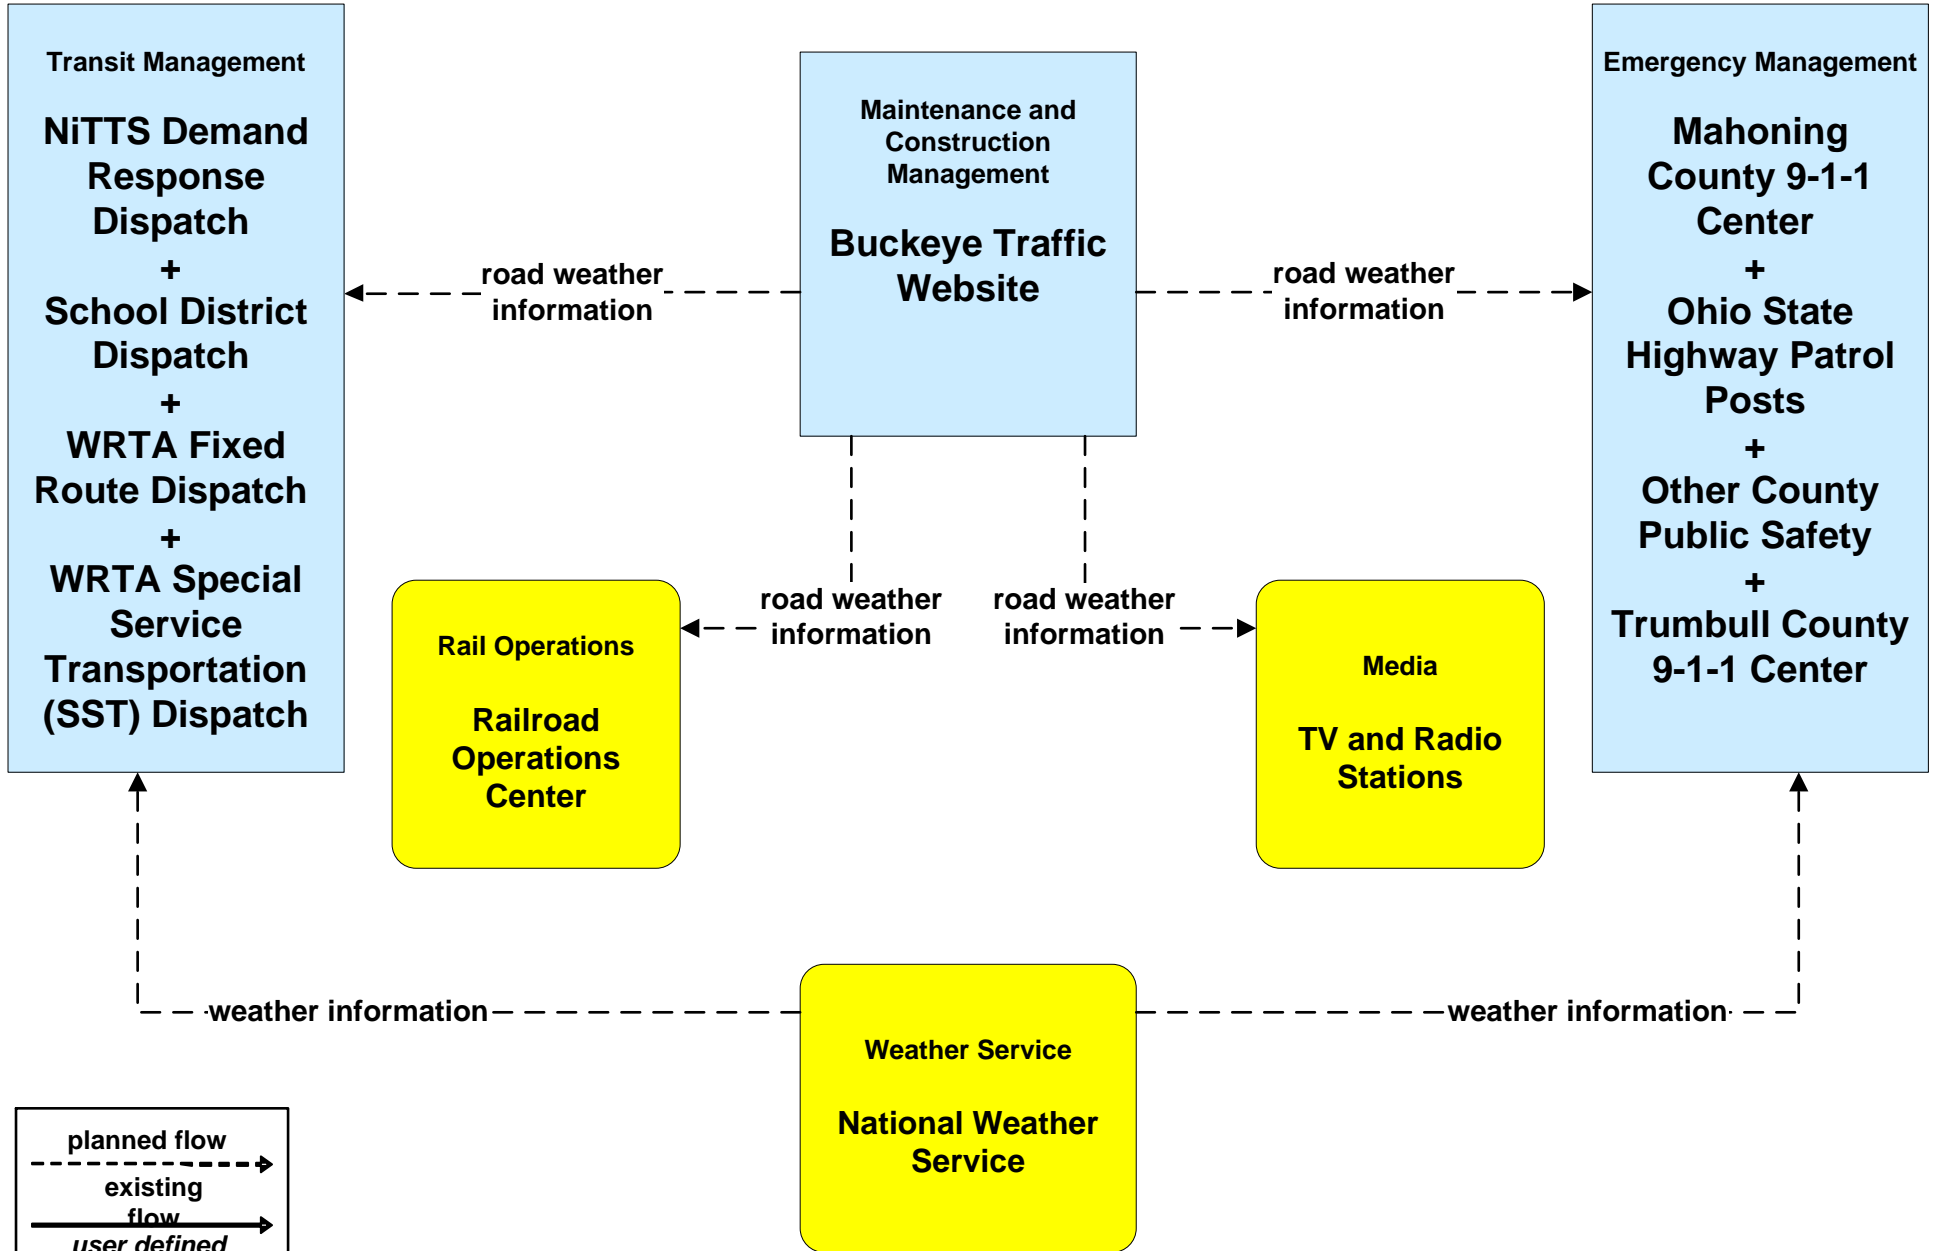

APTS01 - Transit Vehicle Tracking
Social Agencies Transit/ School Districts

APTS02 - Transit Fixed-Route Operations School Districts

**MC04 - Weather Information Processing and Distribution
ODOT District 4**

**MC06 - Winter Maintenance
ODOT District 4**