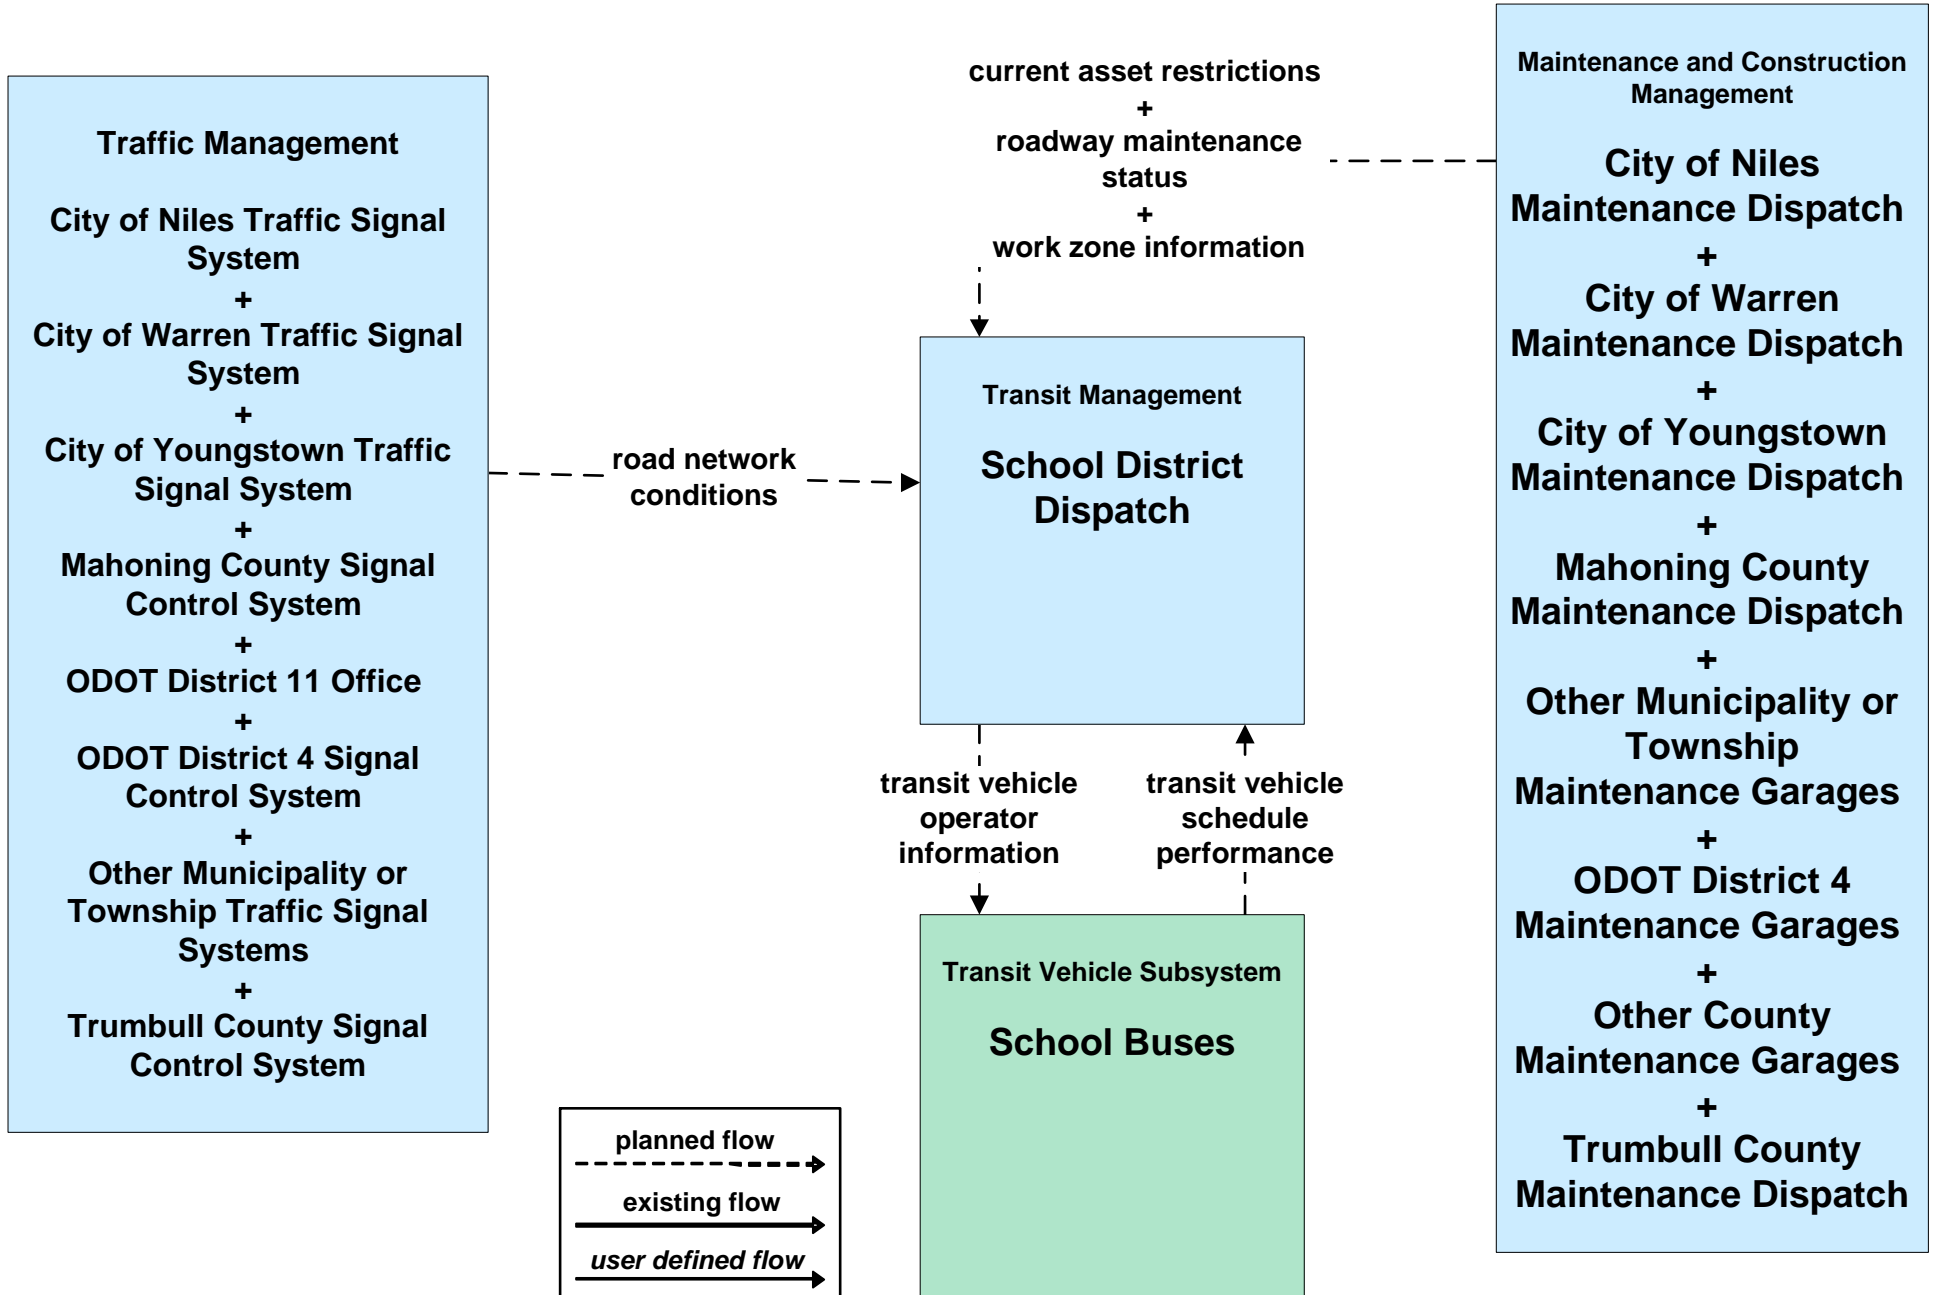

APTS01 - Transit Vehicle Tracking
Social Agencies Transit/ School Districts

APTS02 - Transit Fixed-Route Operations School Districts

**MC04 - Weather Information Processing and Distribution
ODOT District 4**

**MC06 - Winter Maintenance
ODOT District 4**