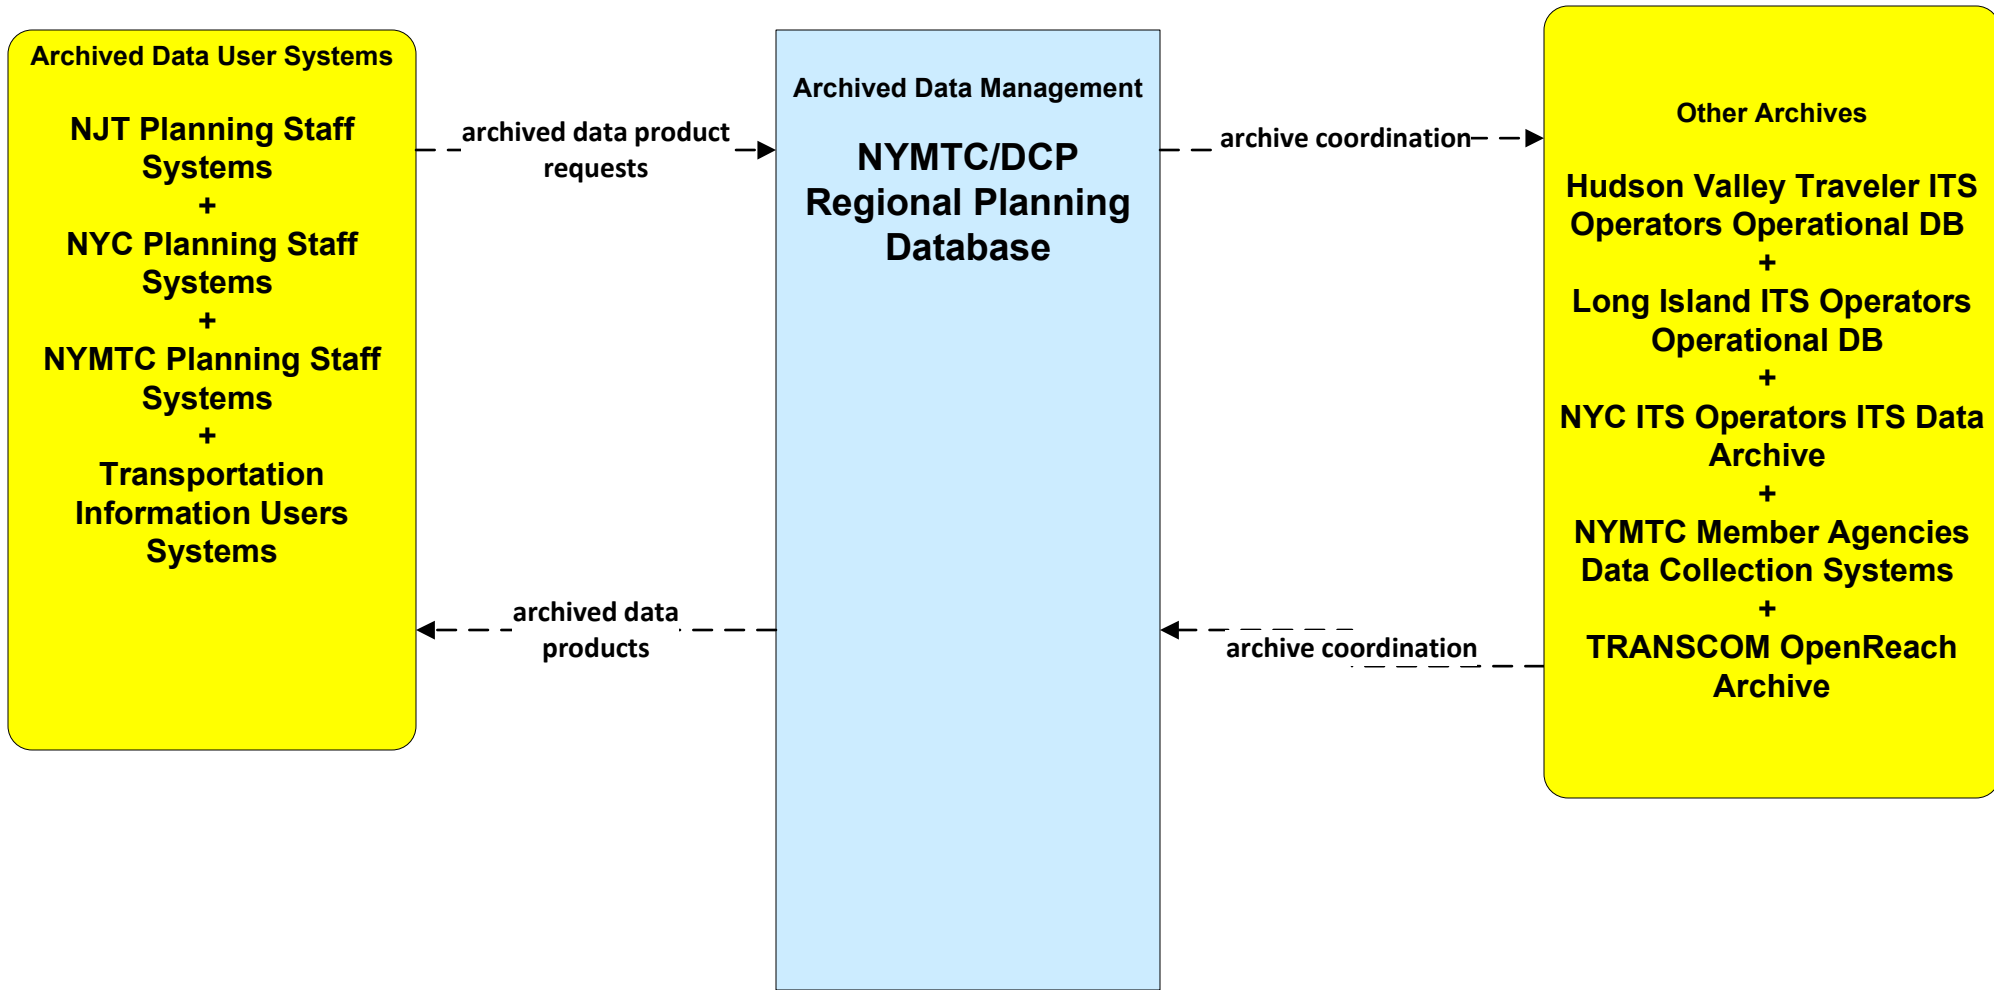

**AD3 - ITS Virtual Data Warehouse
NYMTC/DCP Regional Planning Database**

The ITS Element 'NYMTC Member Agencies Data Collection Systems' represents generic data that is integrated with the common elements of location and time