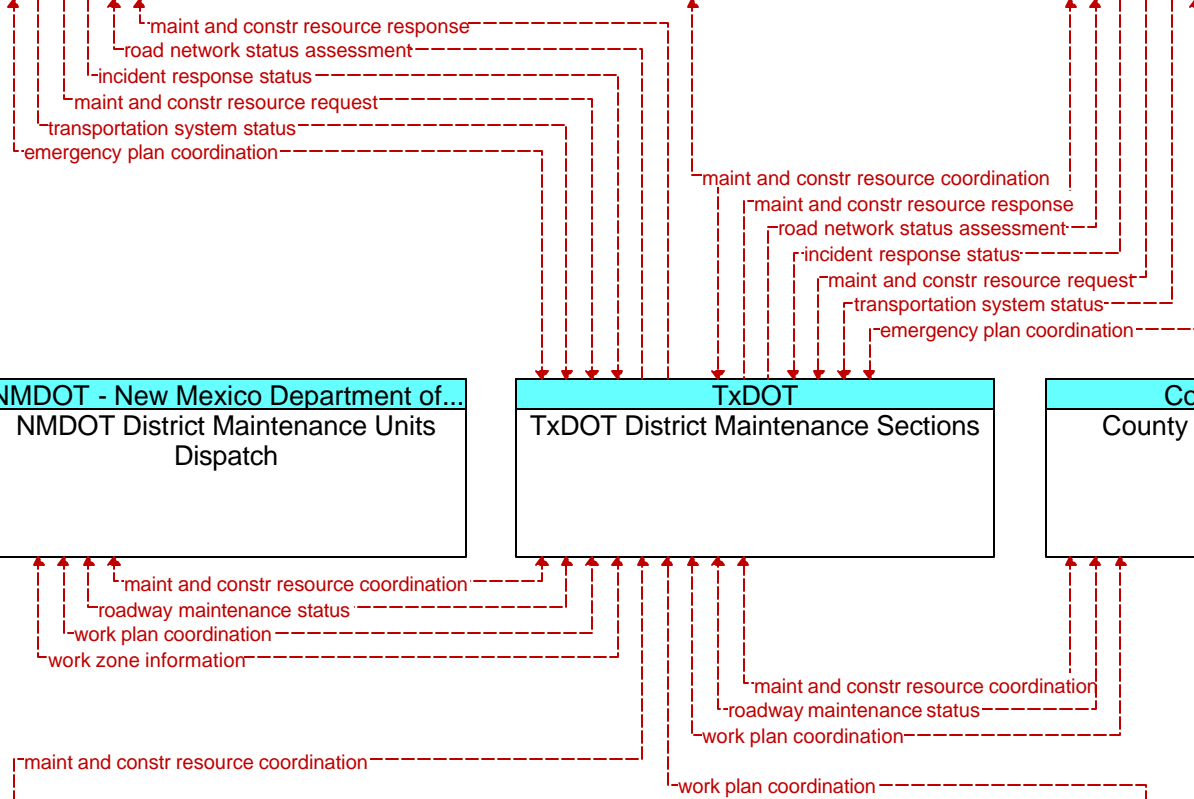

**County Emergency Management Age...**  
Regional Emergency Operations Center (EOC)

**Bureau of Indian Affairs**  
BIA Roads

**New Mexico Department of Public Sa...**  
New Mexico Statewide Emergency Operations Center (EOC)

**NMDOT - New Mexico Department of...**  
NMDOT District Maintenance Units Dispatch

**TxDOT**  
TxDOT District Maintenance Sections

**County Government**  
County Public Works Dispatch

**Tribal Governments-Statewide**  
Tribal Transportation Operations

**NMDOT - New Mexico Department of...**  
NMDOT District Maintenance Office

----- Planned