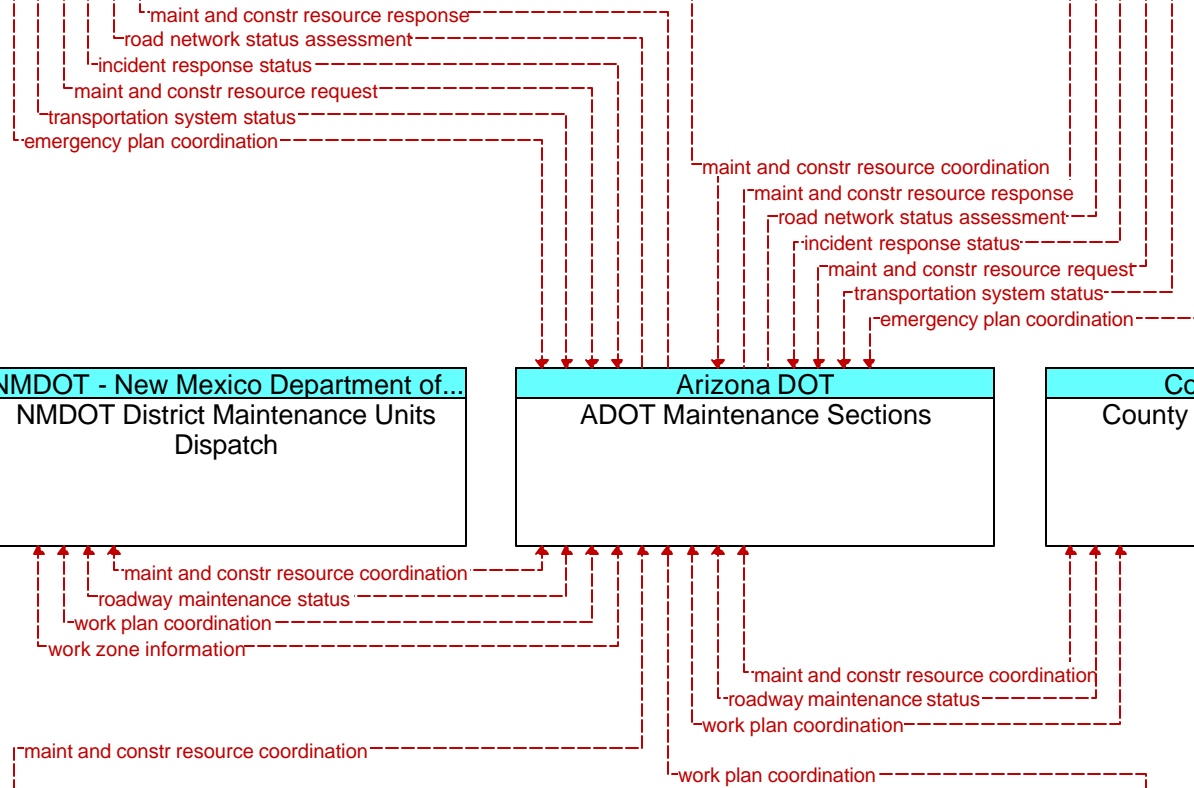

County Emergency Management Age...
Regional Emergency Operations Center (EOC)

Bureau of Indian Affairs
BIA Roads

New Mexico Department of Public Sa...
New Mexico Statewide Emergency Operations Center (EOC)

NMDOT - New Mexico Department of...
NMDOT District Maintenance Units Dispatch

Arizona DOT
ADOT Maintenance Sections

County Government
County Public Works Dispatch

Tribal Governments-Statewide
Tribal Transportation Operations

NMDOT - New Mexico Department of...
NMDOT District Maintenance Office

----- Planned