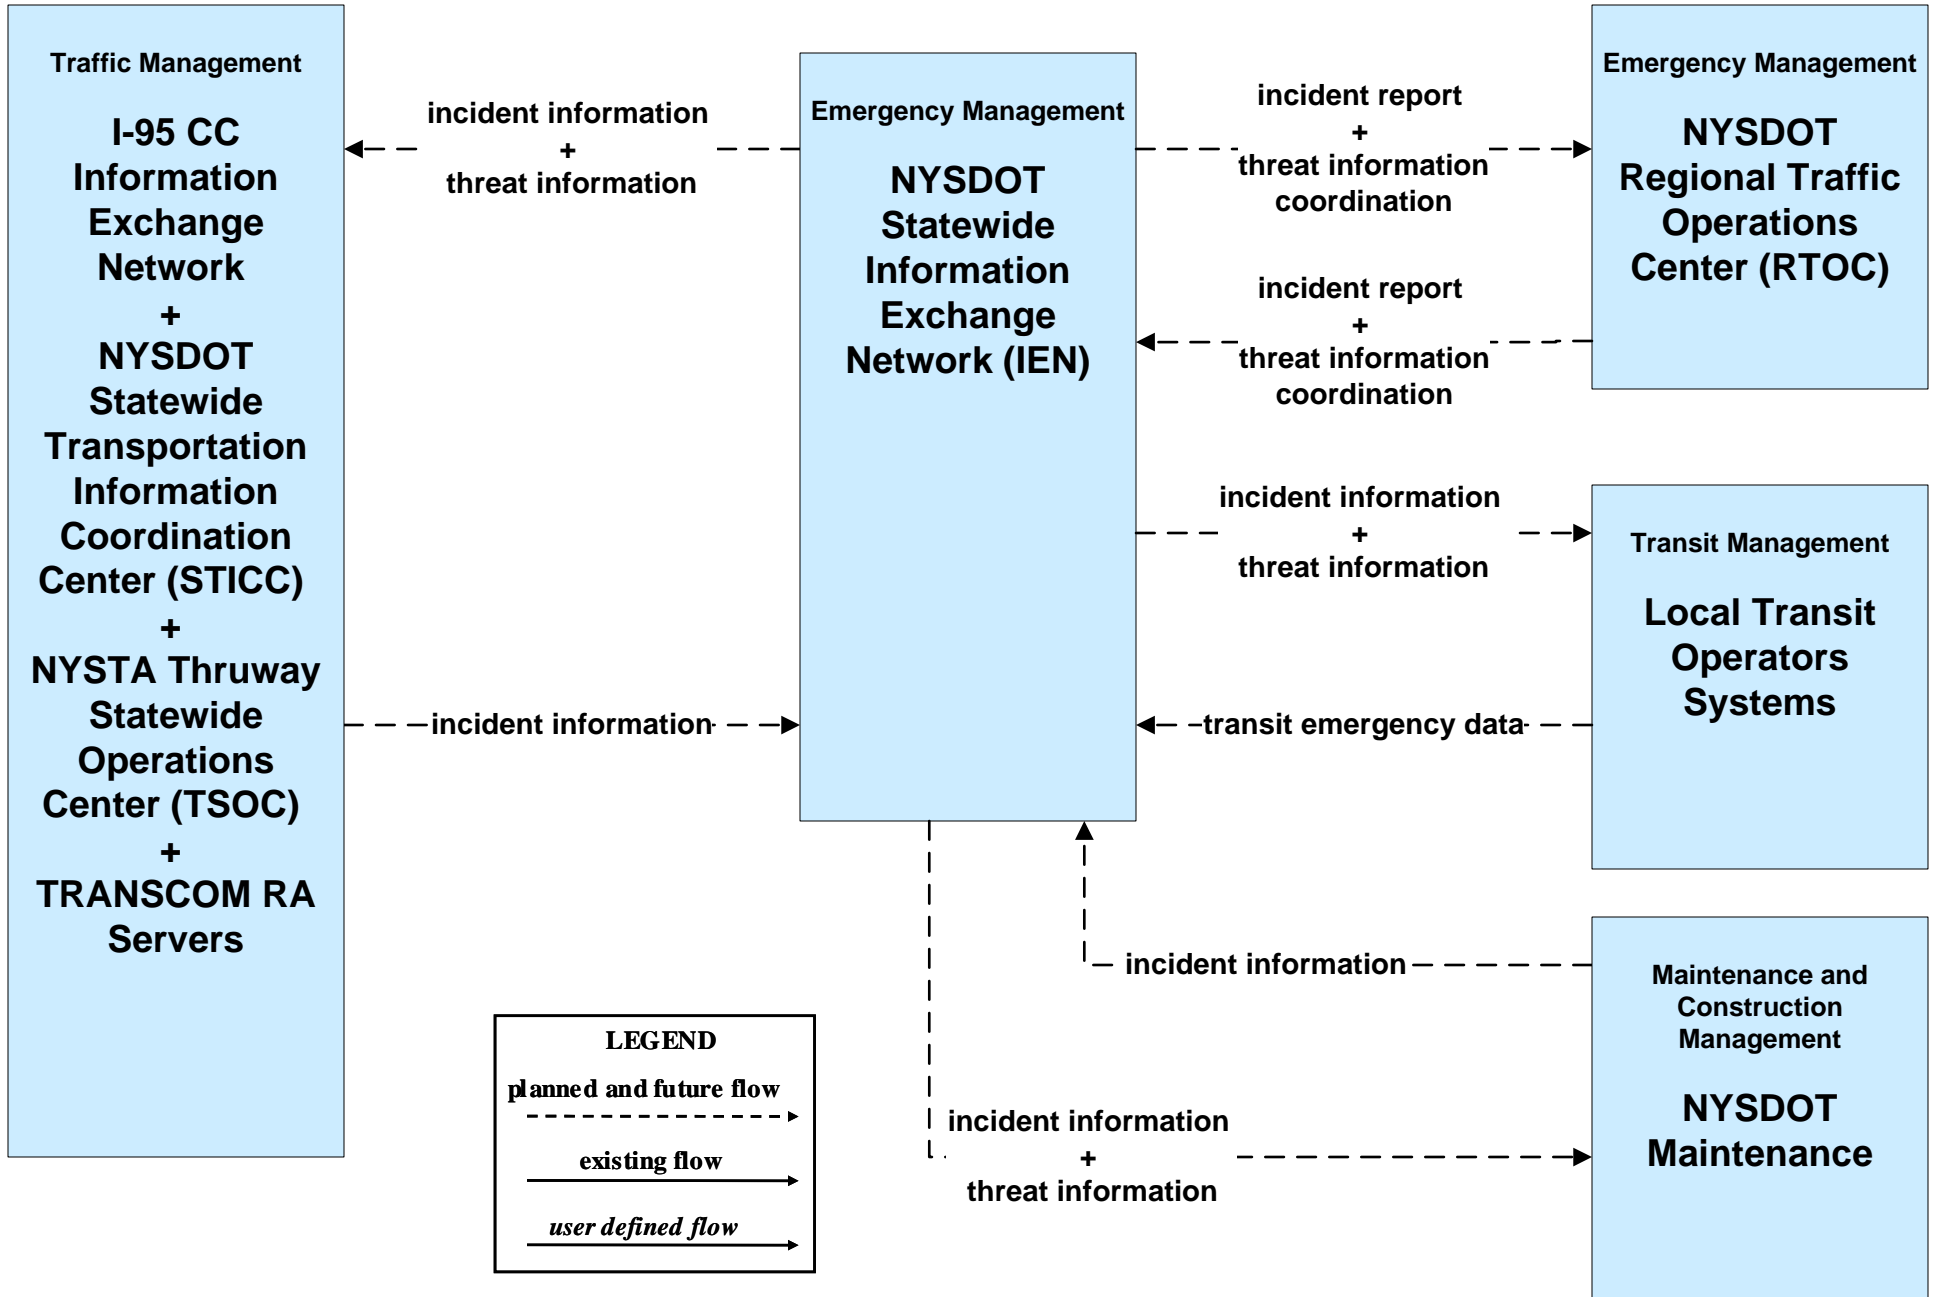

**ATMS07 - Regional Traffic Management
 NYSDOT Statewide Information Exchange Network (IEN)**

Note: 511NY.ORG is a part of the IEN.

**EM01 - Emergency Call-Taking and Dispatch
 NYSDOT Statewide Transportation Information Control Center (STICC) and
 Statewide Information Exchange Network (IEN)**

**EM05 - Transportation Infrastructure Protection
 NYSDOT RTOCs / IEN (2 of 2)**

**EM06 - Wide Area Alert
NYSDOT IEN**

**EM07 – Early Warning System
NYSDOT IEN**

**EM08 – Disaster Recovery and Response
 NYSDOT IEN**

**EM09 – Evacuation and Reentry Management
NYSDOT IEN**

**MC04 – Weather Information Processing and Distribution
 NYSDOT (2 of 2)**

**MC06 – Winter Maintenance
 NYSDOT (2 of 3)**

**MC10 – Maintenance and Construction Activity Coordination
NYSDOT**