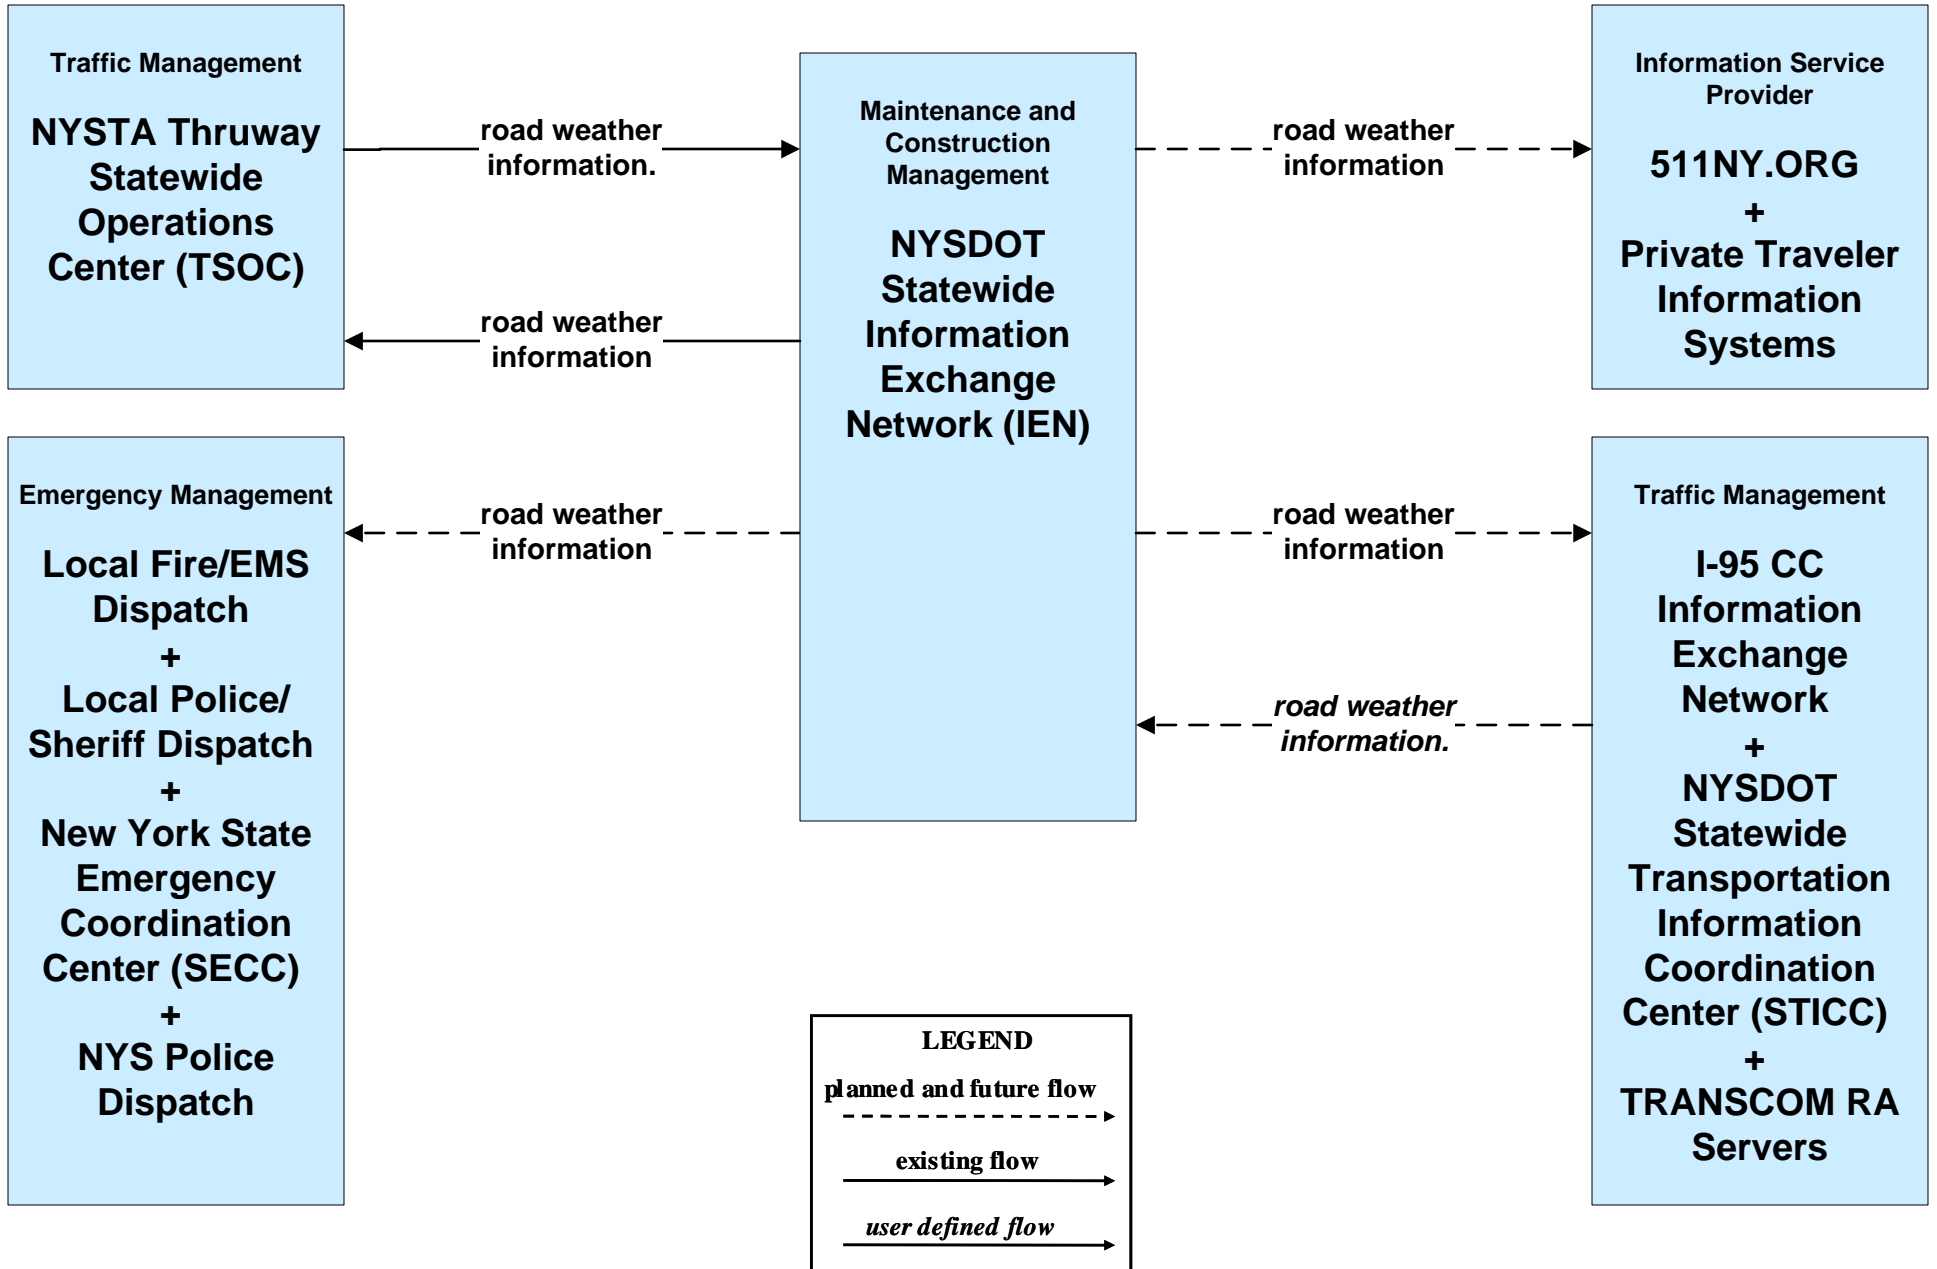

**ATMS07 - Regional Traffic Management
 NYSDOT Statewide Information Exchange Network (IEN)**

Note: 511NY.ORG is a part of the IEN.

**EM01 - Emergency Call-Taking and Dispatch
 NYSDOT Statewide Transportation Information Control Center (STICC) and
 Statewide Information Exchange Network (IEN)**

**EM05 - Transportation Infrastructure Protection
 NYSDOT RTOCs / IEN (2 of 2)**

**EM06 - Wide Area Alert
NYSDOT IEN**

**EM07 – Early Warning System
NYSDOT IEN**

**EM08 – Disaster Recovery and Response
 NYSDOT IEN**

**EM09 – Evacuation and Reentry Management
NYSDOT IEN**

**MC04 – Weather Information Processing and Distribution
 NYSDOT (2 of 2)**

**MC06 – Winter Maintenance
 NYSDOT (2 of 3)**

**MC10 – Maintenance and Construction Activity Coordination
NYSDOT**