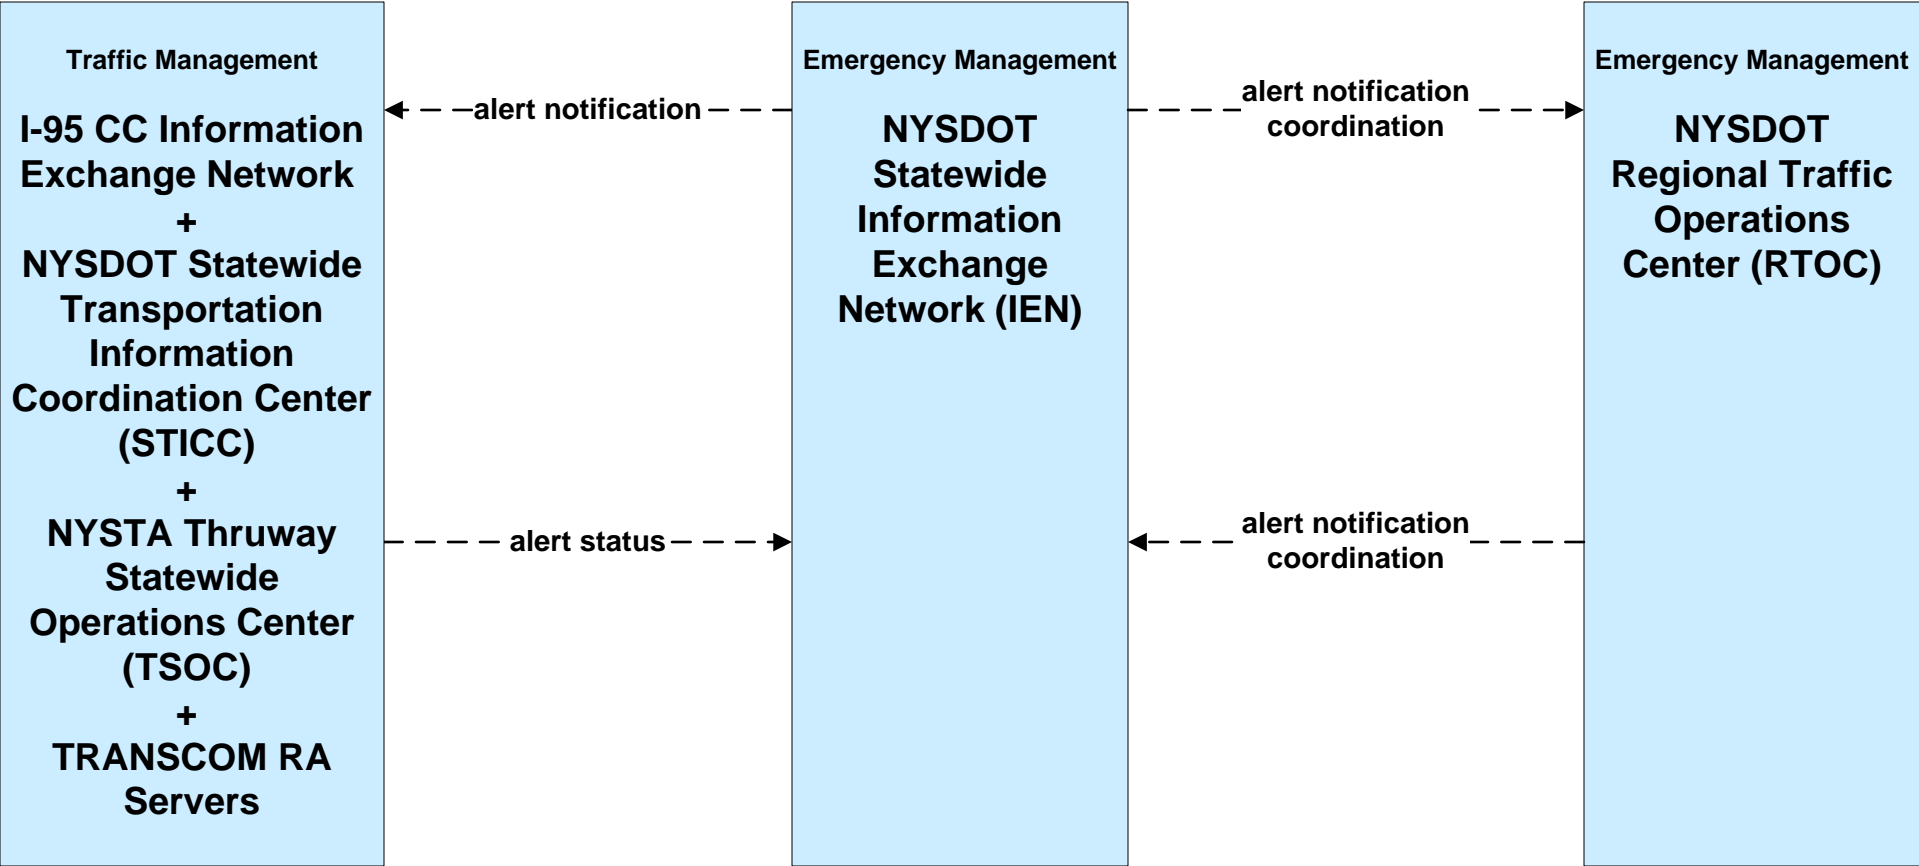

**ATMS07 - Regional Traffic Management
 NYSDOT Statewide Information Exchange Network (IEN)**

Note: 511NY.ORG is a part of the IEN.

**EM01 - Emergency Call-Taking and Dispatch
 NYSDOT Statewide Transportation Information Control Center (STICC) and
 Statewide Information Exchange Network (IEN)**

**EM05 - Transportation Infrastructure Protection
 NYSDOT RTOCs / IEN (2 of 2)**

**EM06 - Wide Area Alert
NYSDOT IEN**

**EM07 – Early Warning System
NYSDOT IEN**

**EM08 – Disaster Recovery and Response
 NYSDOT IEN**

**EM09 – Evacuation and Reentry Management
NYSDOT IEN**

**MC04 – Weather Information Processing and Distribution
 NYSDOT (2 of 2)**

**MC06 – Winter Maintenance
 NYSDOT (2 of 3)**

**MC10 – Maintenance and Construction Activity Coordination
NYSDOT**