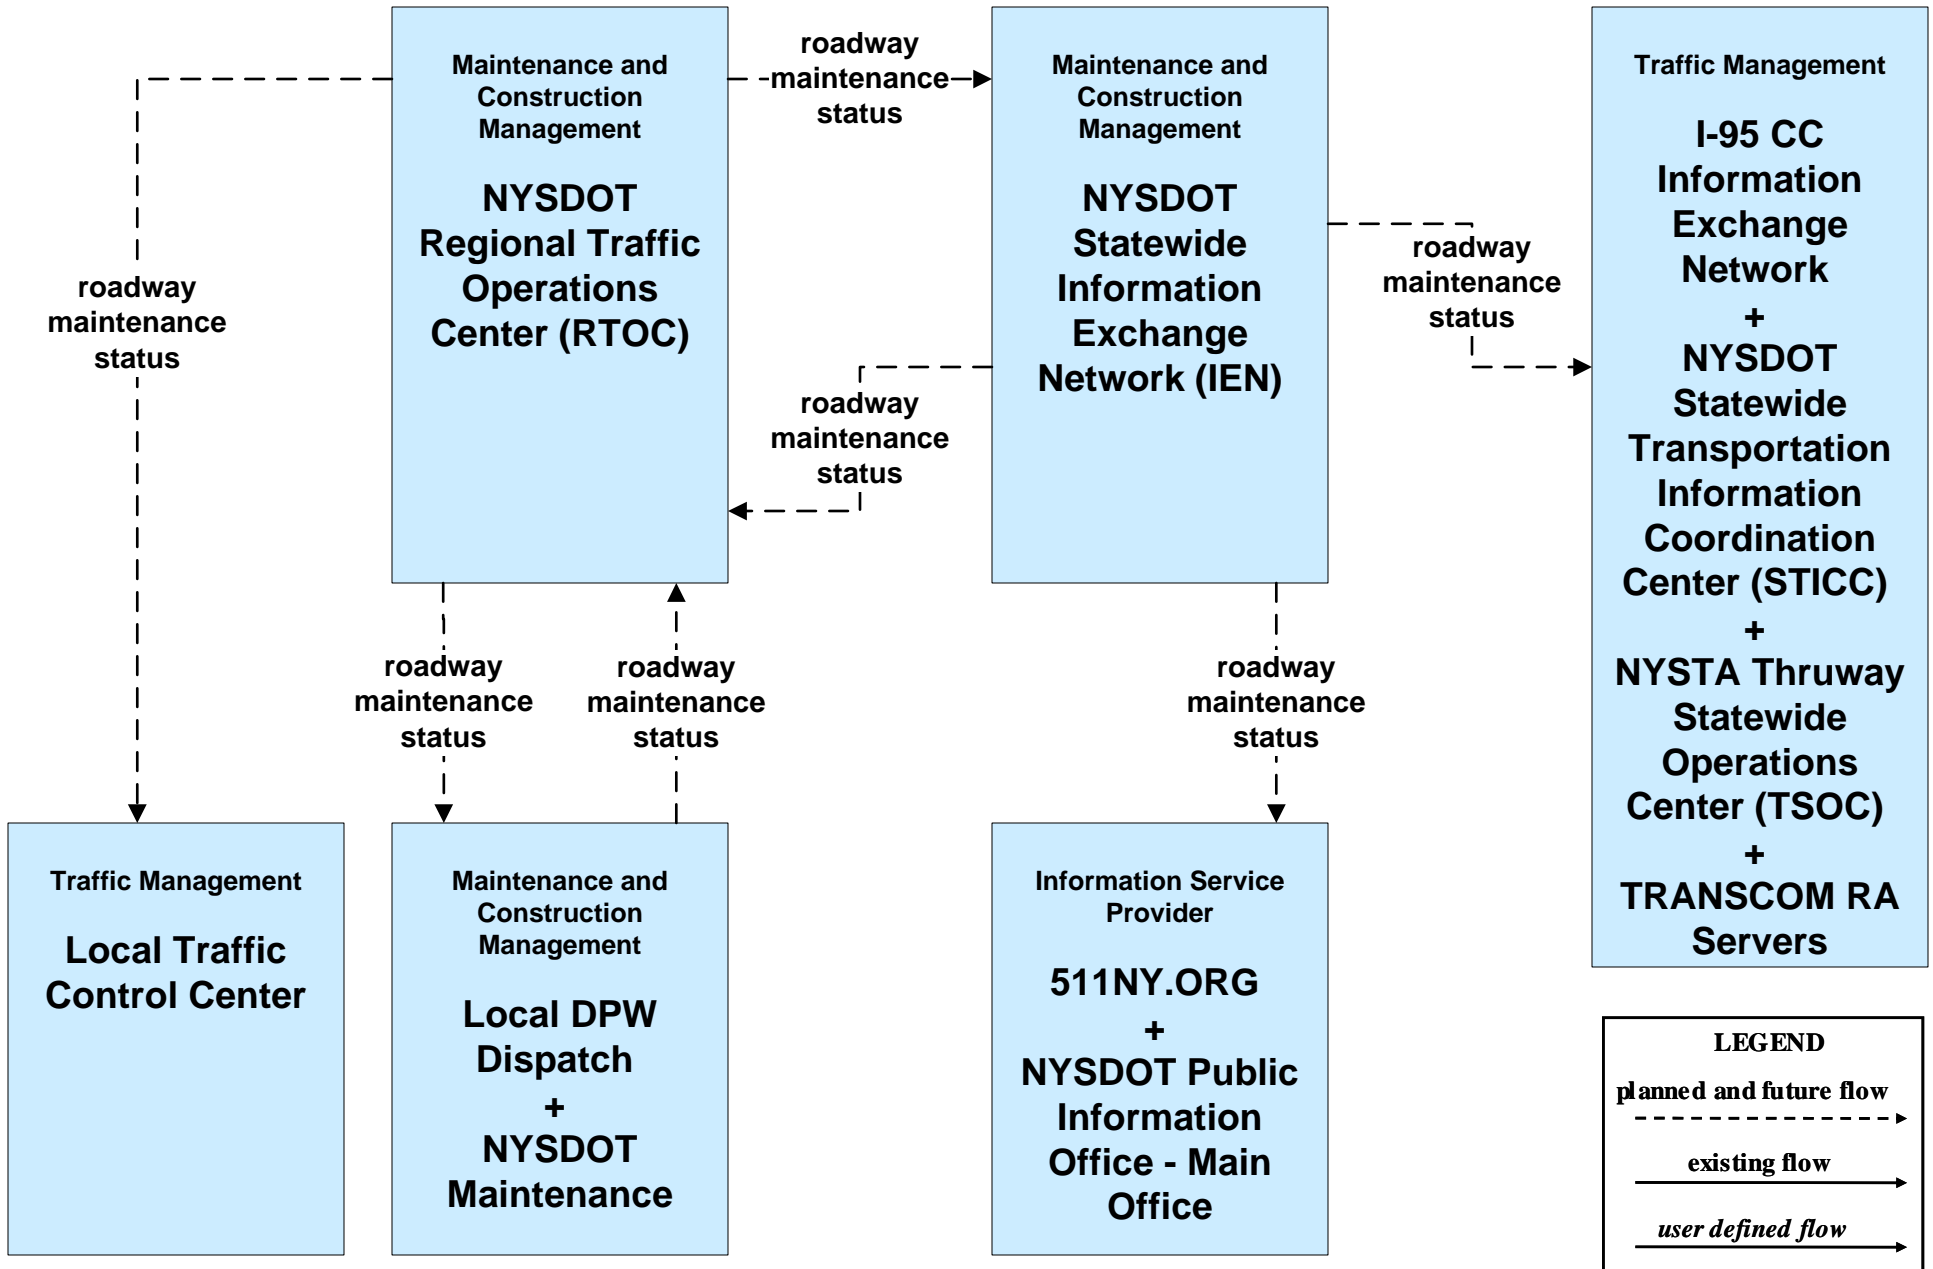

**ATMS07 - Regional Traffic Management
 NYSDOT Statewide Information Exchange Network (IEN)**

Note: 511NY.ORG is a part of the IEN.

**EM01 - Emergency Call-Taking and Dispatch
 NYSDOT Statewide Transportation Information Control Center (STICC) and
 Statewide Information Exchange Network (IEN)**

**EM05 - Transportation Infrastructure Protection
 NYSDOT RTOCs / IEN (2 of 2)**

**EM06 - Wide Area Alert
NYSDOT IEN**

**EM07 – Early Warning System
NYSDOT IEN**

**EM08 – Disaster Recovery and Response
 NYSDOT IEN**

**EM09 – Evacuation and Reentry Management
NYSDOT IEN**

**MC04 – Weather Information Processing and Distribution
 NYSDOT (2 of 2)**

**MC06 – Winter Maintenance
 NYSDOT (2 of 3)**

**MC10 – Maintenance and Construction Activity Coordination
NYSDOT**