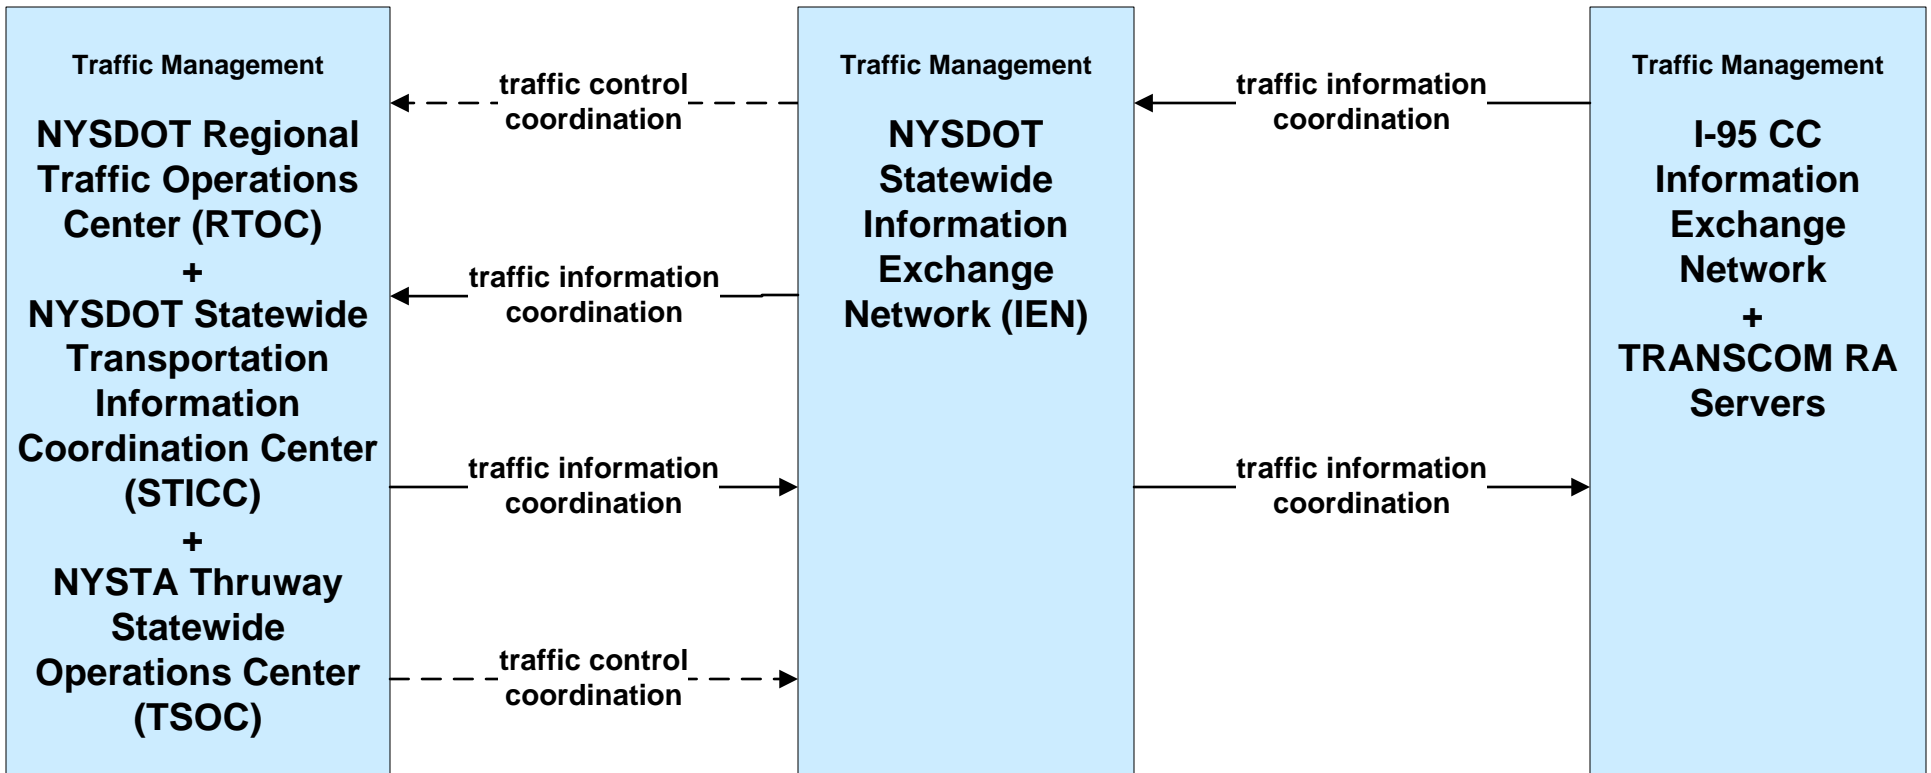

**ATMS07 - Regional Traffic Management
 NYSDOT Statewide Information Exchange Network (IEN)**

Note: 511NY.ORG is a part of the IEN.

**EM01 - Emergency Call-Taking and Dispatch
 NYSDOT Statewide Transportation Information Control Center (STICC) and
 Statewide Information Exchange Network (IEN)**

**EM05 - Transportation Infrastructure Protection
 NYSDOT RTOCs / IEN (2 of 2)**

**EM06 - Wide Area Alert
NYSDOT IEN**

**EM07 – Early Warning System
NYSDOT IEN**

**EM08 – Disaster Recovery and Response
 NYSDOT IEN**

**EM09 – Evacuation and Reentry Management
NYSDOT IEN**

**MC04 – Weather Information Processing and Distribution
 NYSDOT (2 of 2)**

**MC06 – Winter Maintenance
 NYSDOT (2 of 3)**

**MC10 – Maintenance and Construction Activity Coordination
NYSDOT**