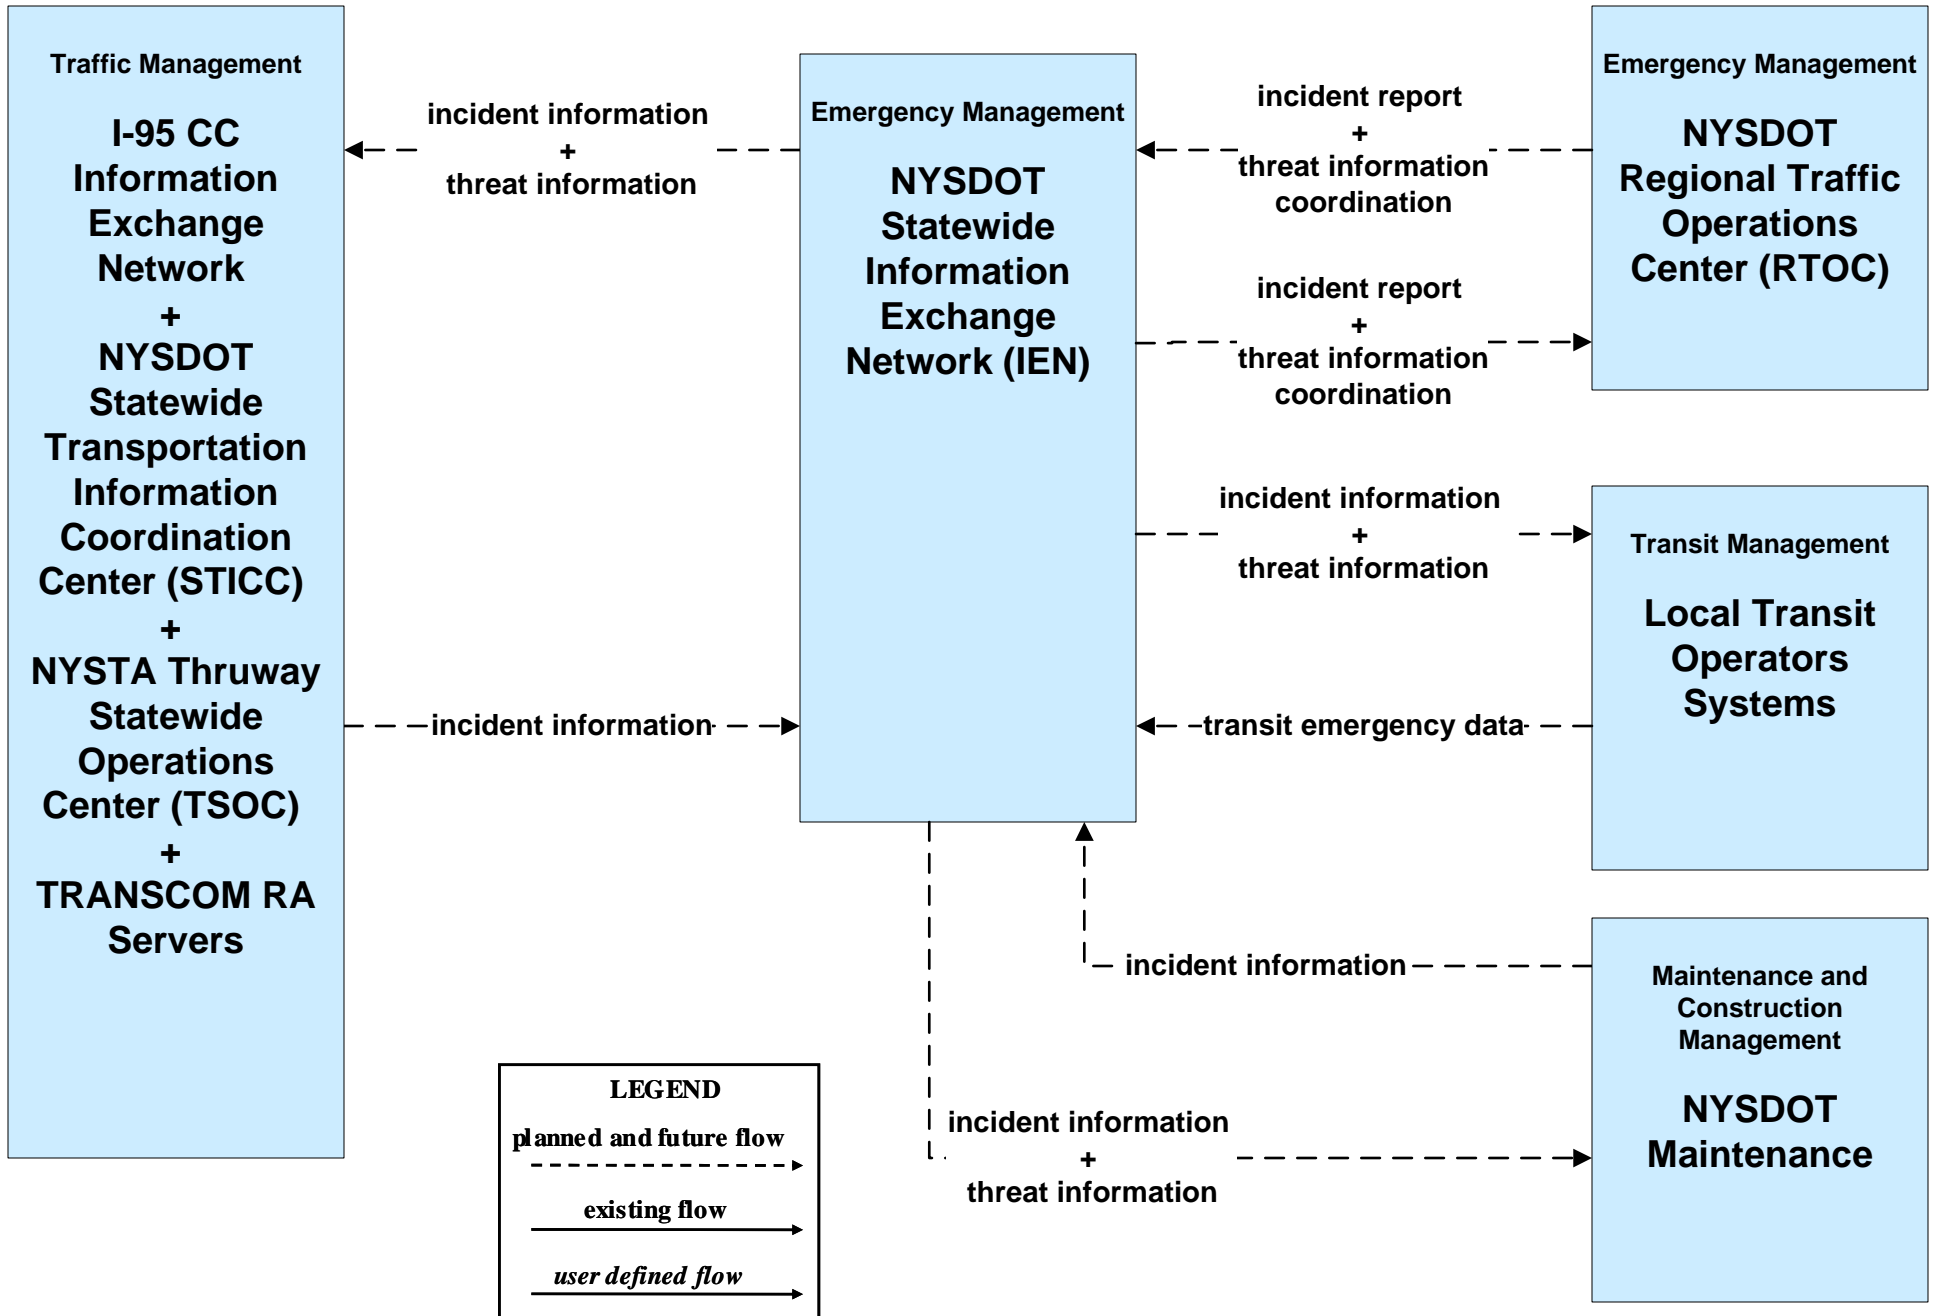

**ATMS07 - Regional Traffic Management
 NYSDOT Statewide Information Exchange Network (IEN)**

Note: 511NY.ORG is a part of the IEN.

**EM01 - Emergency Call-Taking and Dispatch
 NYSDOT Statewide Transportation Information Control Center (STICC) and
 Statewide Information Exchange Network (IEN)**

**EM05 - Transportation Infrastructure Protection
 NYSDOT RTOCs / IEN (2 of 2)**

**EM06 - Wide Area Alert
NYSDOT IEN**

**EM07 – Early Warning System
NYSDOT IEN**

**EM08 – Disaster Recovery and Response
 NYSDOT IEN**

**EM09 – Evacuation and Reentry Management
NYSDOT IEN**

**MC04 – Weather Information Processing and Distribution
 NYSDOT (2 of 2)**

**MC06 – Winter Maintenance
 NYSDOT (2 of 3)**

**MC10 – Maintenance and Construction Activity Coordination
NYSDOT**