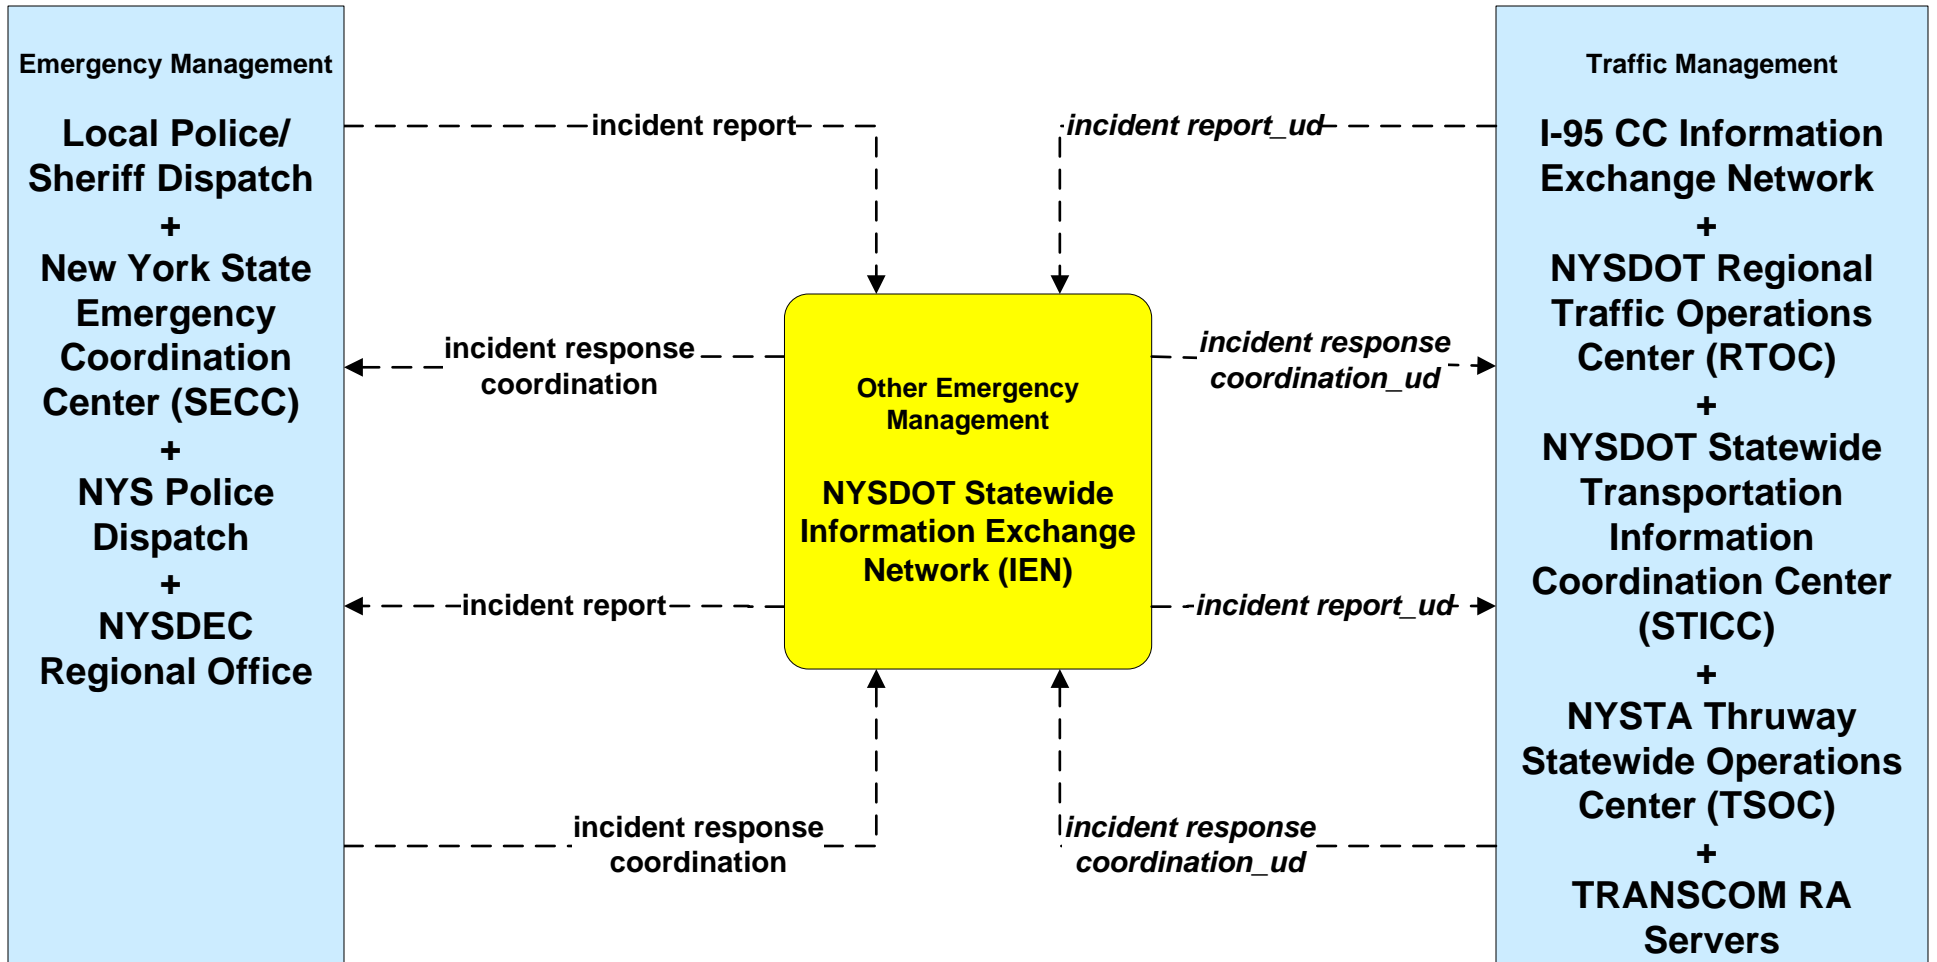

**ATMS07 - Regional Traffic Management
 NYSDOT Statewide Information Exchange Network (IEN)**

Note: 511NY.ORG is a part of the IEN.

**EM01 - Emergency Call-Taking and Dispatch
 NYSDOT Statewide Transportation Information Control Center (STICC) and
 Statewide Information Exchange Network (IEN)**

**EM05 - Transportation Infrastructure Protection
 NYSDOT RTOCs / IEN (2 of 2)**

**EM06 - Wide Area Alert
NYSDOT IEN**

**EM07 – Early Warning System
NYSDOT IEN**

**EM08 – Disaster Recovery and Response
 NYSDOT IEN**

**EM09 – Evacuation and Reentry Management
NYSDOT IEN**

**MC04 – Weather Information Processing and Distribution
 NYSDOT (2 of 2)**

**MC06 – Winter Maintenance
 NYSDOT (2 of 3)**

**MC10 – Maintenance and Construction Activity Coordination
NYSDOT**