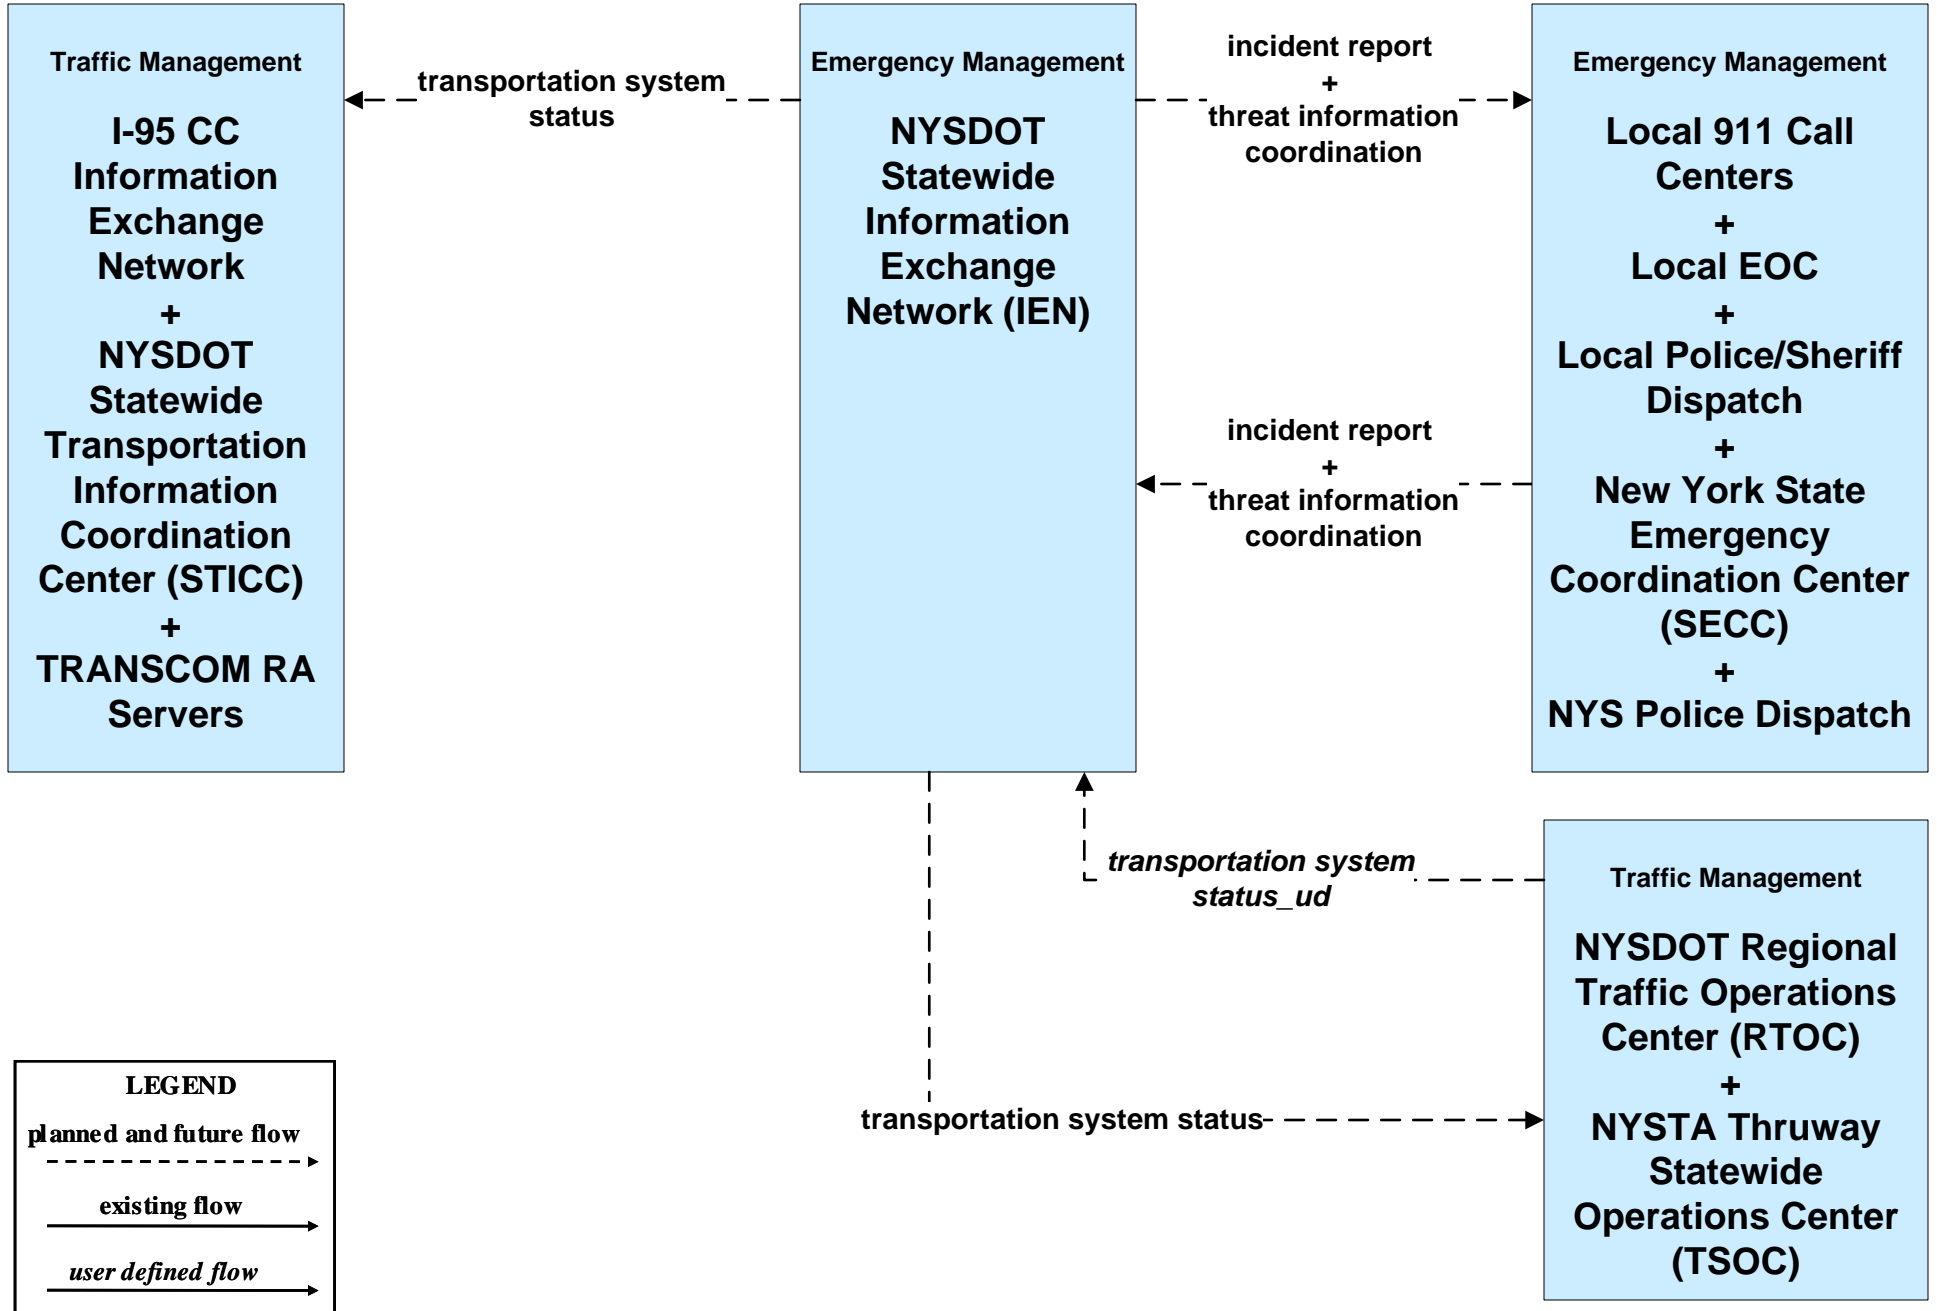

**ATMS07 - Regional Traffic Management
 NYSDOT Statewide Information Exchange Network (IEN)**

Note: 511NY.ORG is a part of the IEN.

**EM01 - Emergency Call-Taking and Dispatch
 NYSDOT Statewide Transportation Information Control Center (STICC) and
 Statewide Information Exchange Network (IEN)**

**EM05 - Transportation Infrastructure Protection
 NYSDOT RTOCs / IEN (2 of 2)**

**EM06 - Wide Area Alert
NYSDOT IEN**

**EM07 – Early Warning System
NYSDOT IEN**

**EM08 – Disaster Recovery and Response
 NYSDOT IEN**

**EM09 – Evacuation and Reentry Management
NYSDOT IEN**

**MC04 – Weather Information Processing and Distribution
 NYSDOT (2 of 2)**

**MC06 – Winter Maintenance
 NYSDOT (2 of 3)**

**MC10 – Maintenance and Construction Activity Coordination
NYSDOT**