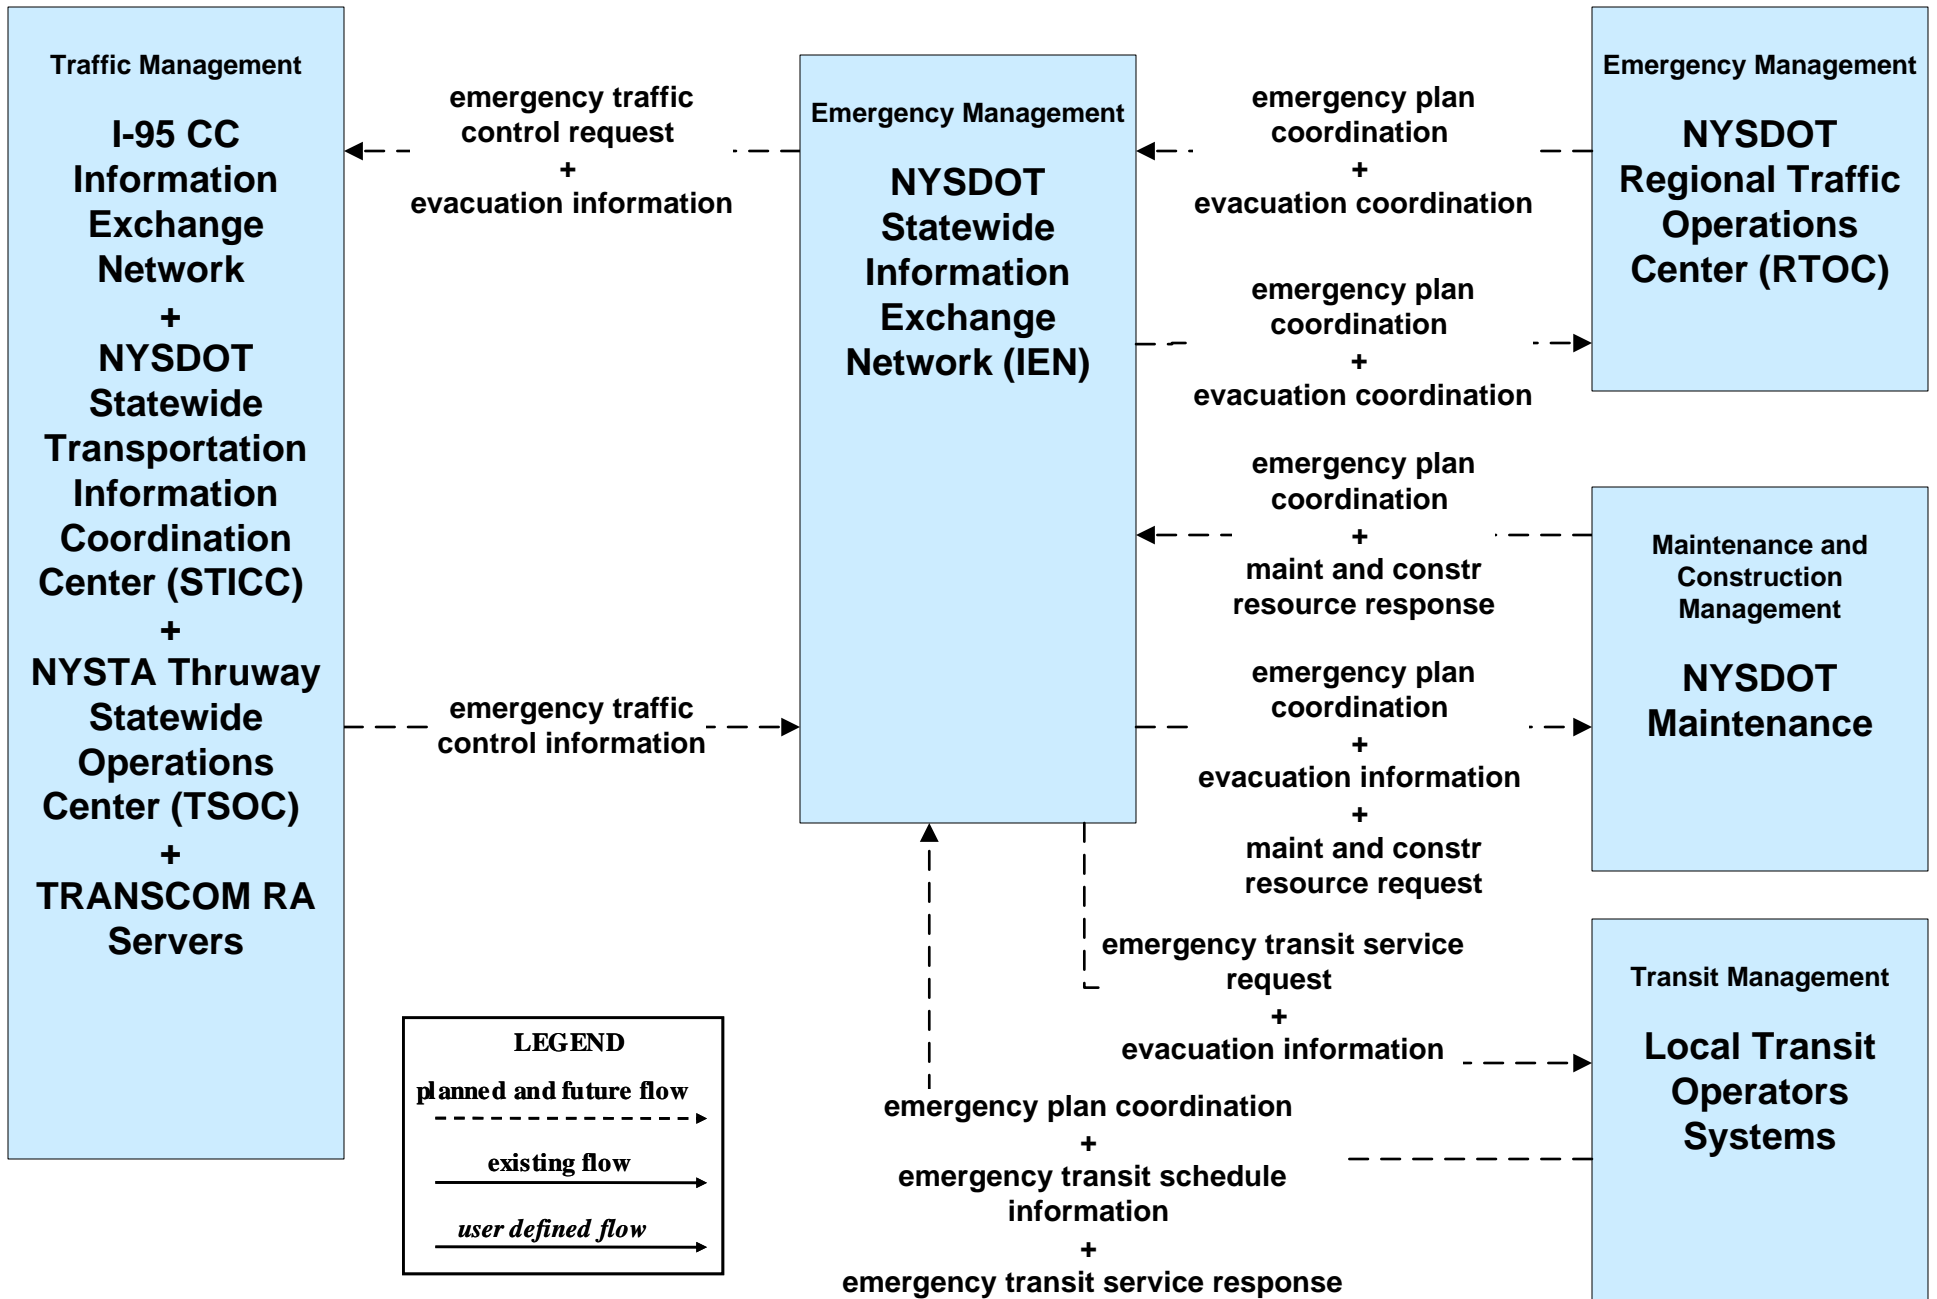

**ATMS07 - Regional Traffic Management
 NYSDOT Statewide Information Exchange Network (IEN)**

Note: 511NY.ORG is a part of the IEN.

**EM01 - Emergency Call-Taking and Dispatch
 NYSDOT Statewide Transportation Information Control Center (STICC) and
 Statewide Information Exchange Network (IEN)**

**EM05 - Transportation Infrastructure Protection
 NYSDOT RTOCs / IEN (2 of 2)**

**EM06 - Wide Area Alert
NYSDOT IEN**

**EM07 – Early Warning System
NYSDOT IEN**

**EM08 – Disaster Recovery and Response
 NYSDOT IEN**

**EM09 – Evacuation and Reentry Management
NYSDOT IEN**

**MC04 – Weather Information Processing and Distribution
 NYSDOT (2 of 2)**

**MC06 – Winter Maintenance
 NYSDOT (2 of 3)**

**MC10 – Maintenance and Construction Activity Coordination
NYSDOT**