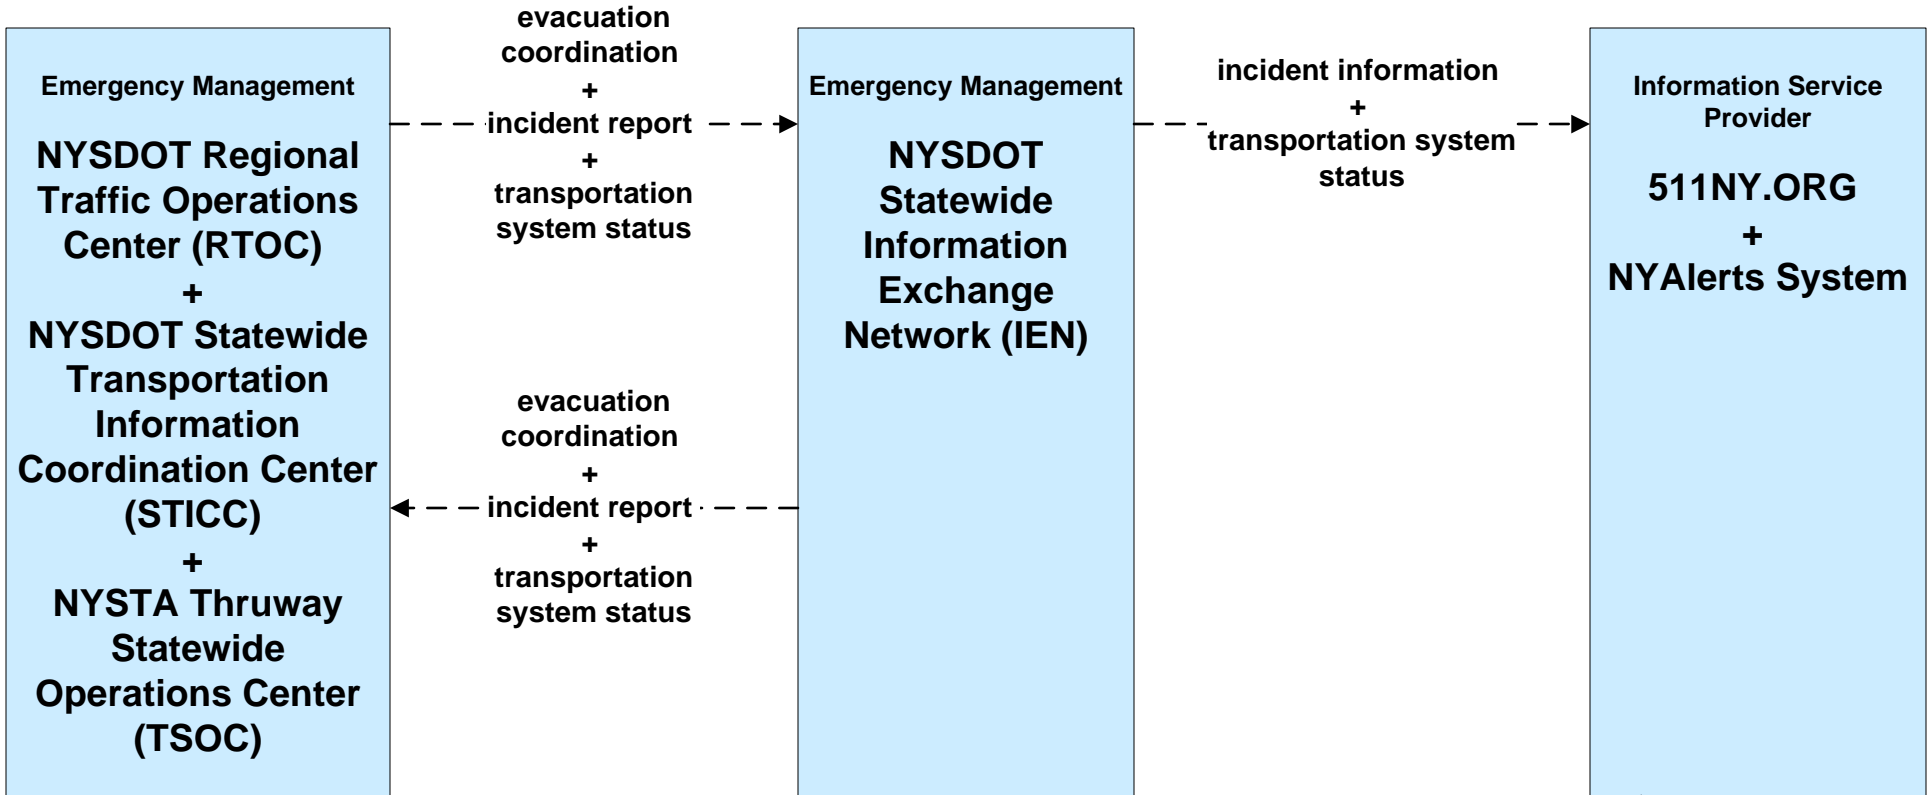

APTS08 - Transit Traveler Information Regional BRT

**APTS08 - Transit Traveler Information
 NYSDOT TSIP / 511NY.ORG**

**ATIS01 - Broadcast Traveler Information
511NY.ORG – Road Network Conditions (1 of 3)**

**ATMS02 - Probe Surveillance
TRANSMIT / NYSDOT IEN**

ATMS10 - Electronic Toll Collection NYSTA Electronic Tolling

EM03 - Mayday Support Mayday/Concierge Service Center

**EM10 - Disaster Traveler Information
 NYSDOT IEN and NY511.ORG**

EM10 - Disaster Traveler Information NYSDOT Public Information Office System