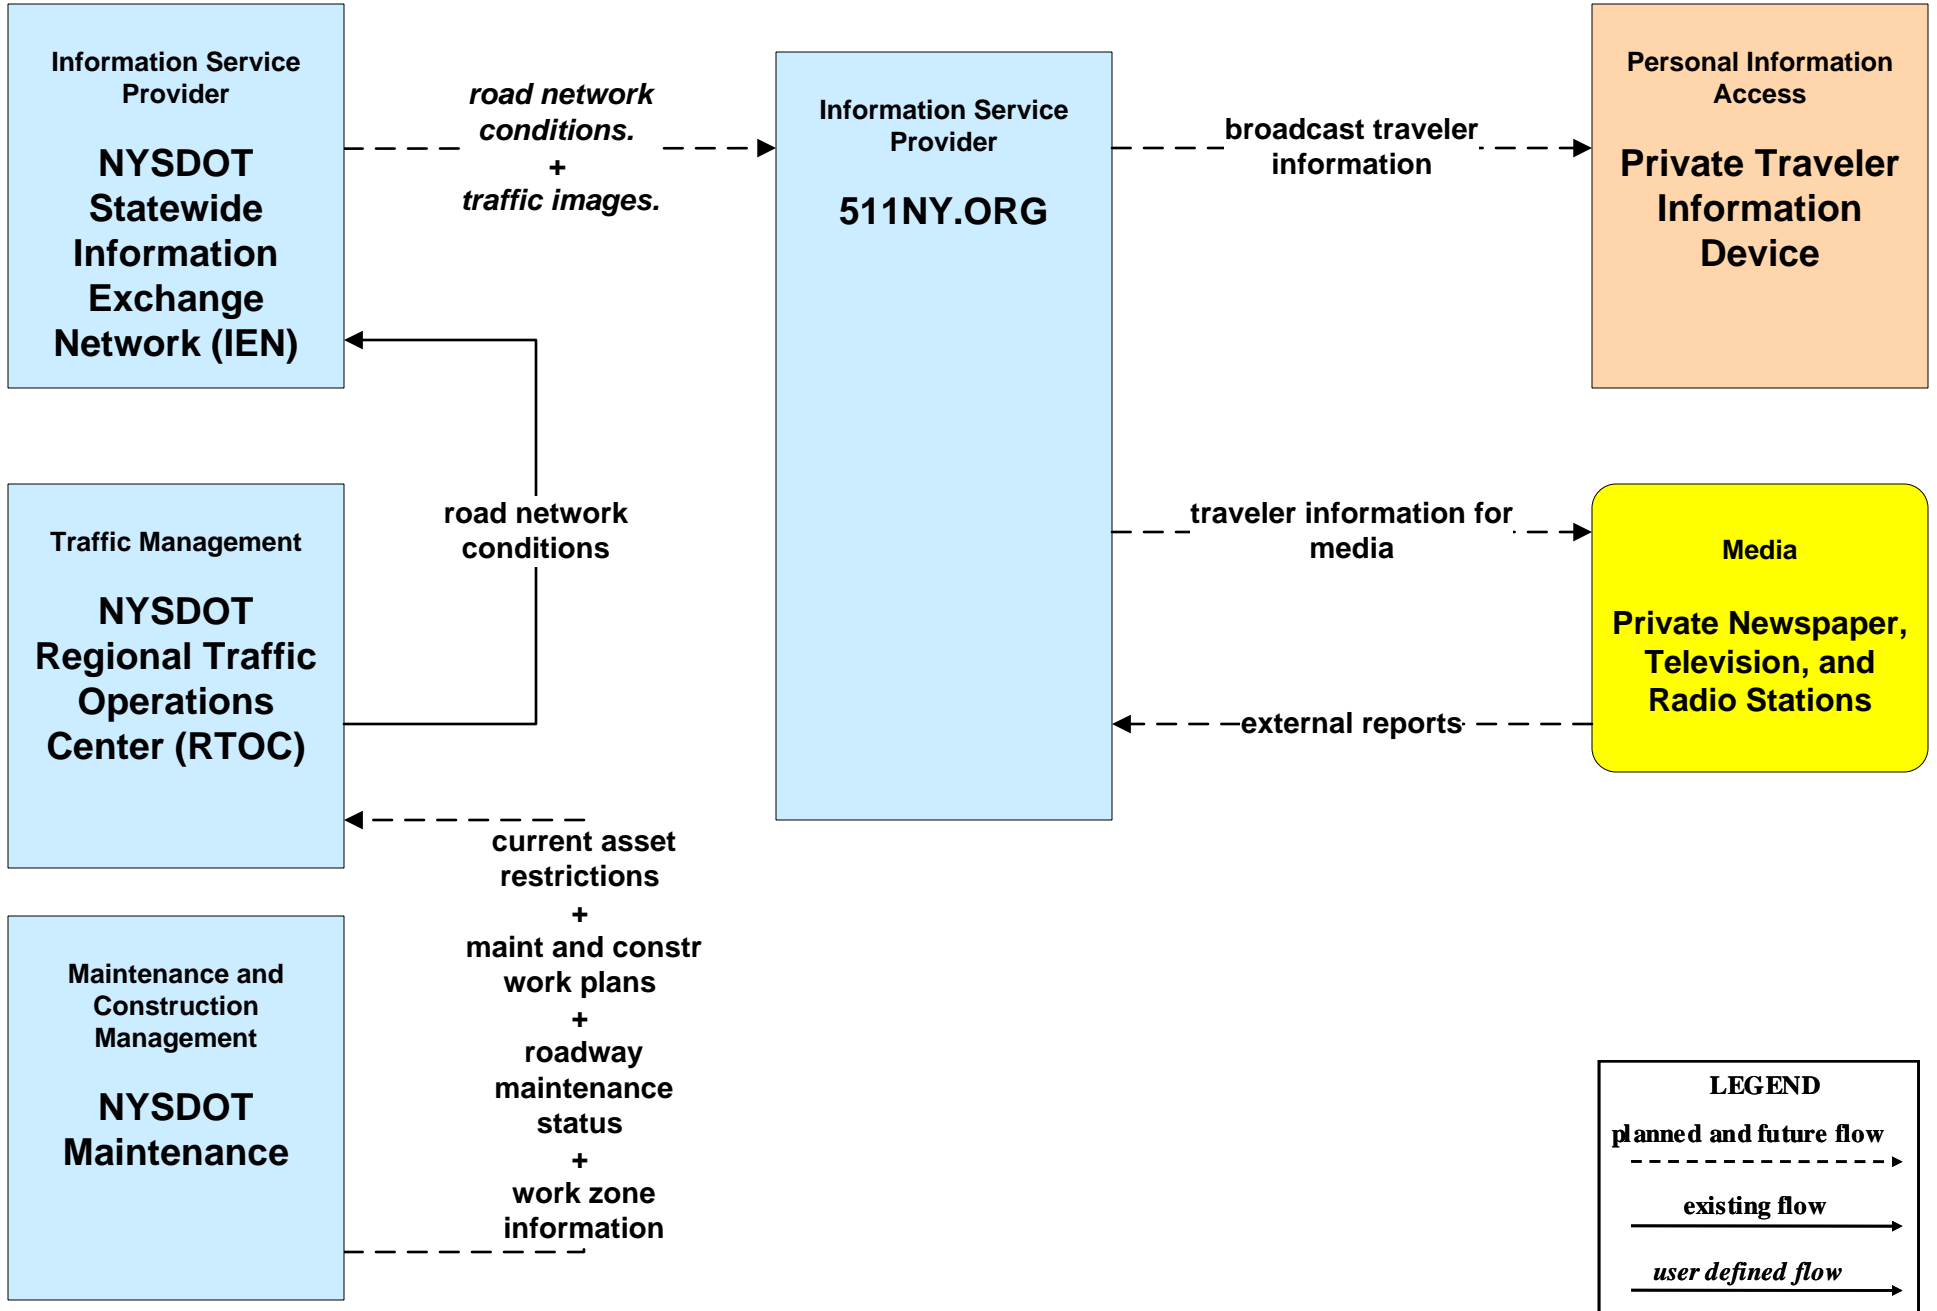

APTS08 - Transit Traveler Information Regional BRT

**APTS08 - Transit Traveler Information
 NYSDOT TSIP / 511NY.ORG**

**ATIS01 - Broadcast Traveler Information
511NY.ORG – Road Network Conditions (1 of 3)**

**ATMS02 - Probe Surveillance
TRANSMIT / NYSDOT IEN**

ATMS10 - Electronic Toll Collection NYSTA Electronic Tolling

EM03 - Mayday Support Mayday/Concierge Service Center

**EM10 - Disaster Traveler Information
 NYSDOT IEN and NY511.ORG**

EM10 - Disaster Traveler Information NYSDOT Public Information Office System