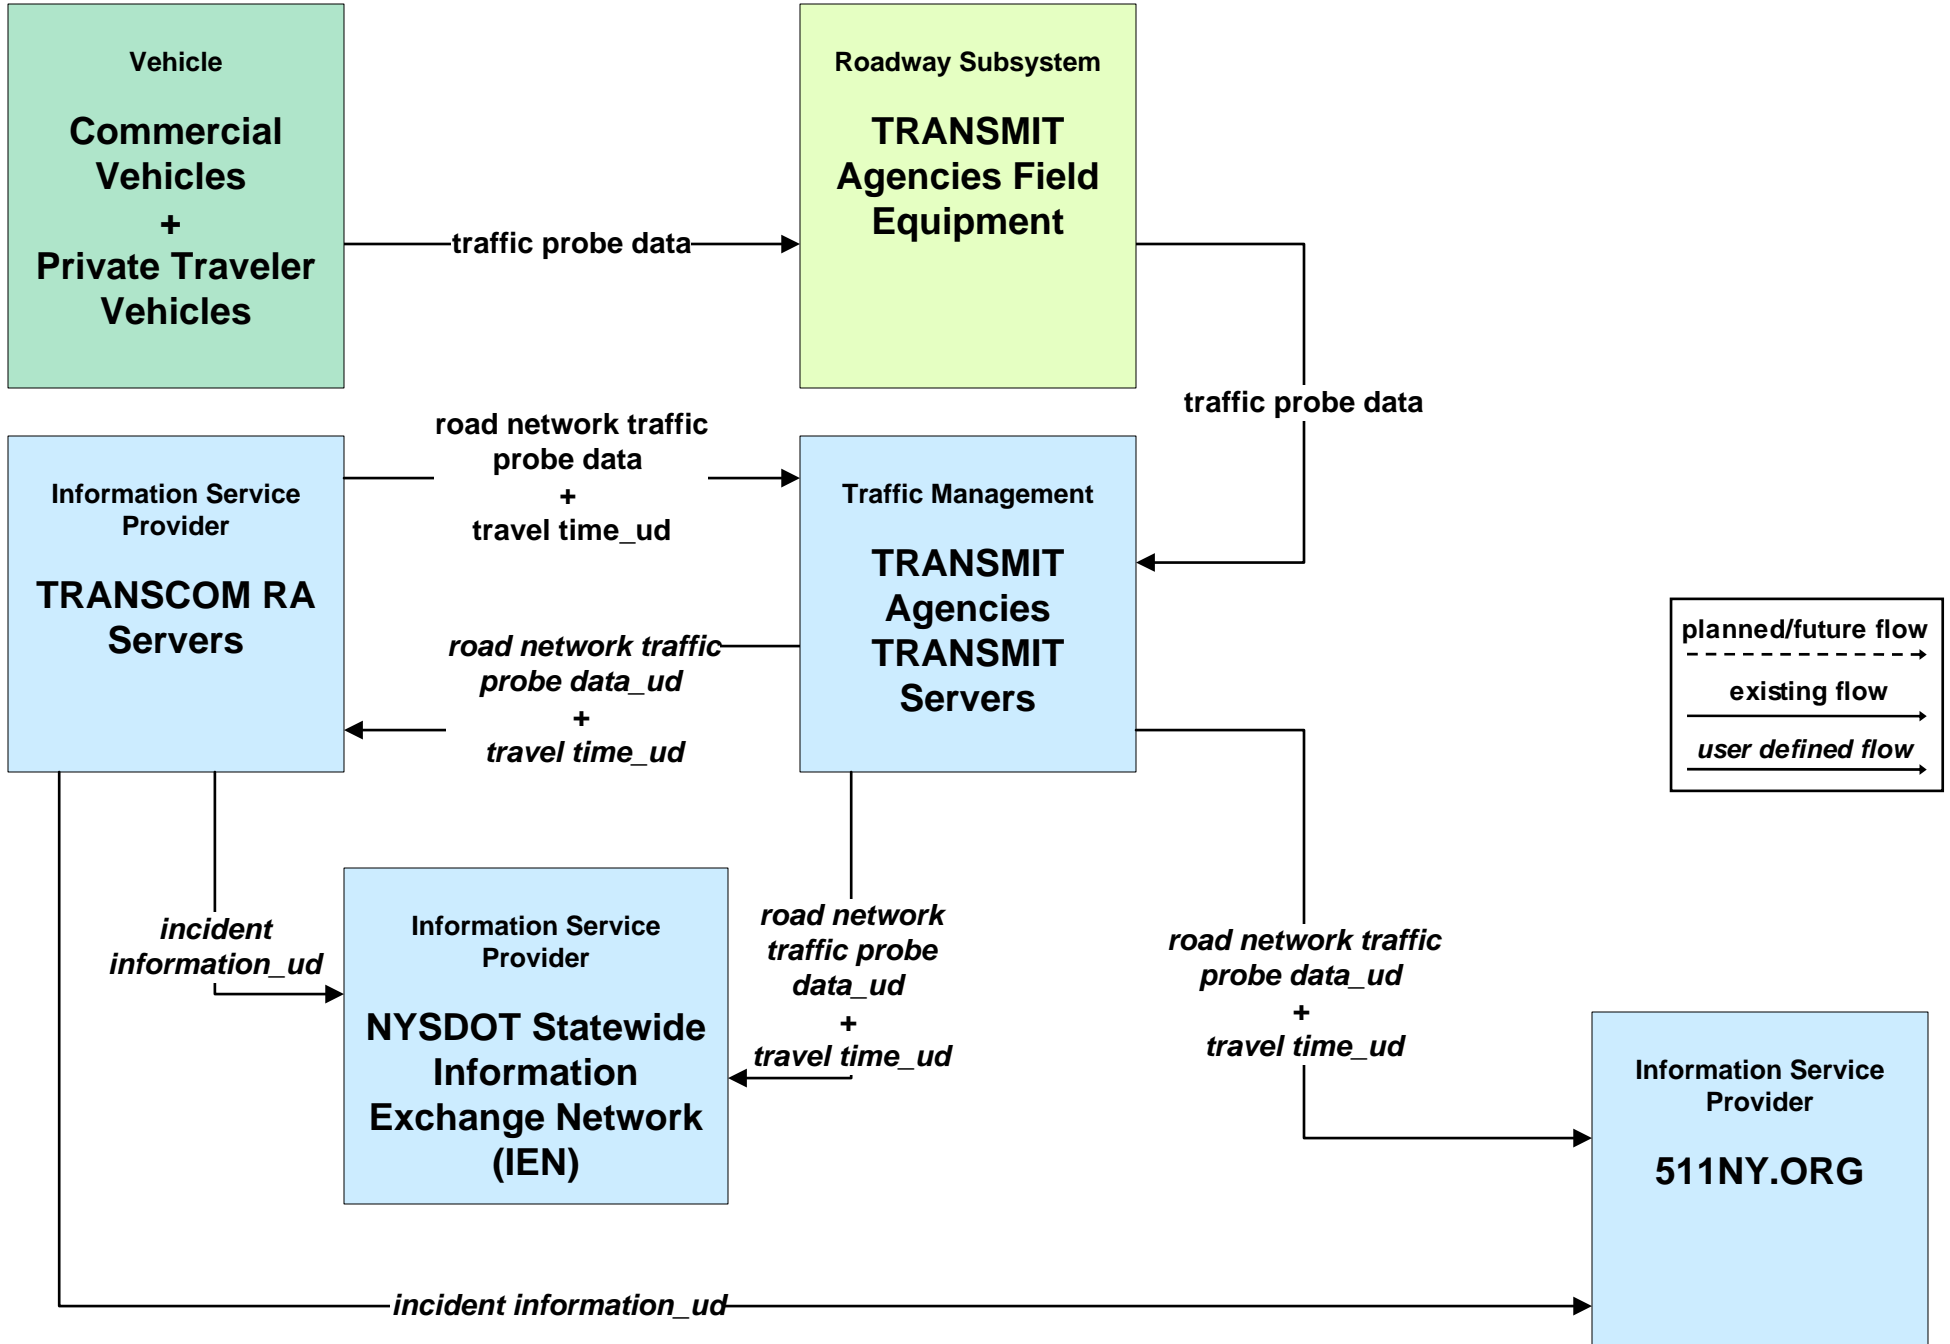

APTS08 - Transit Traveler Information Regional BRT

**APTS08 - Transit Traveler Information
 NYSDOT TSIP / 511NY.ORG**

**ATIS01 - Broadcast Traveler Information
511NY.ORG – Road Network Conditions (1 of 3)**

**ATMS02 - Probe Surveillance
TRANSMIT / NYSDOT IEN**

ATMS10 - Electronic Toll Collection NYSTA Electronic Tolling

EM03 - Mayday Support Mayday/Concierge Service Center

**EM10 - Disaster Traveler Information
 NYSDOT IEN and NY511.ORG**

EM10 - Disaster Traveler Information NYSDOT Public Information Office System