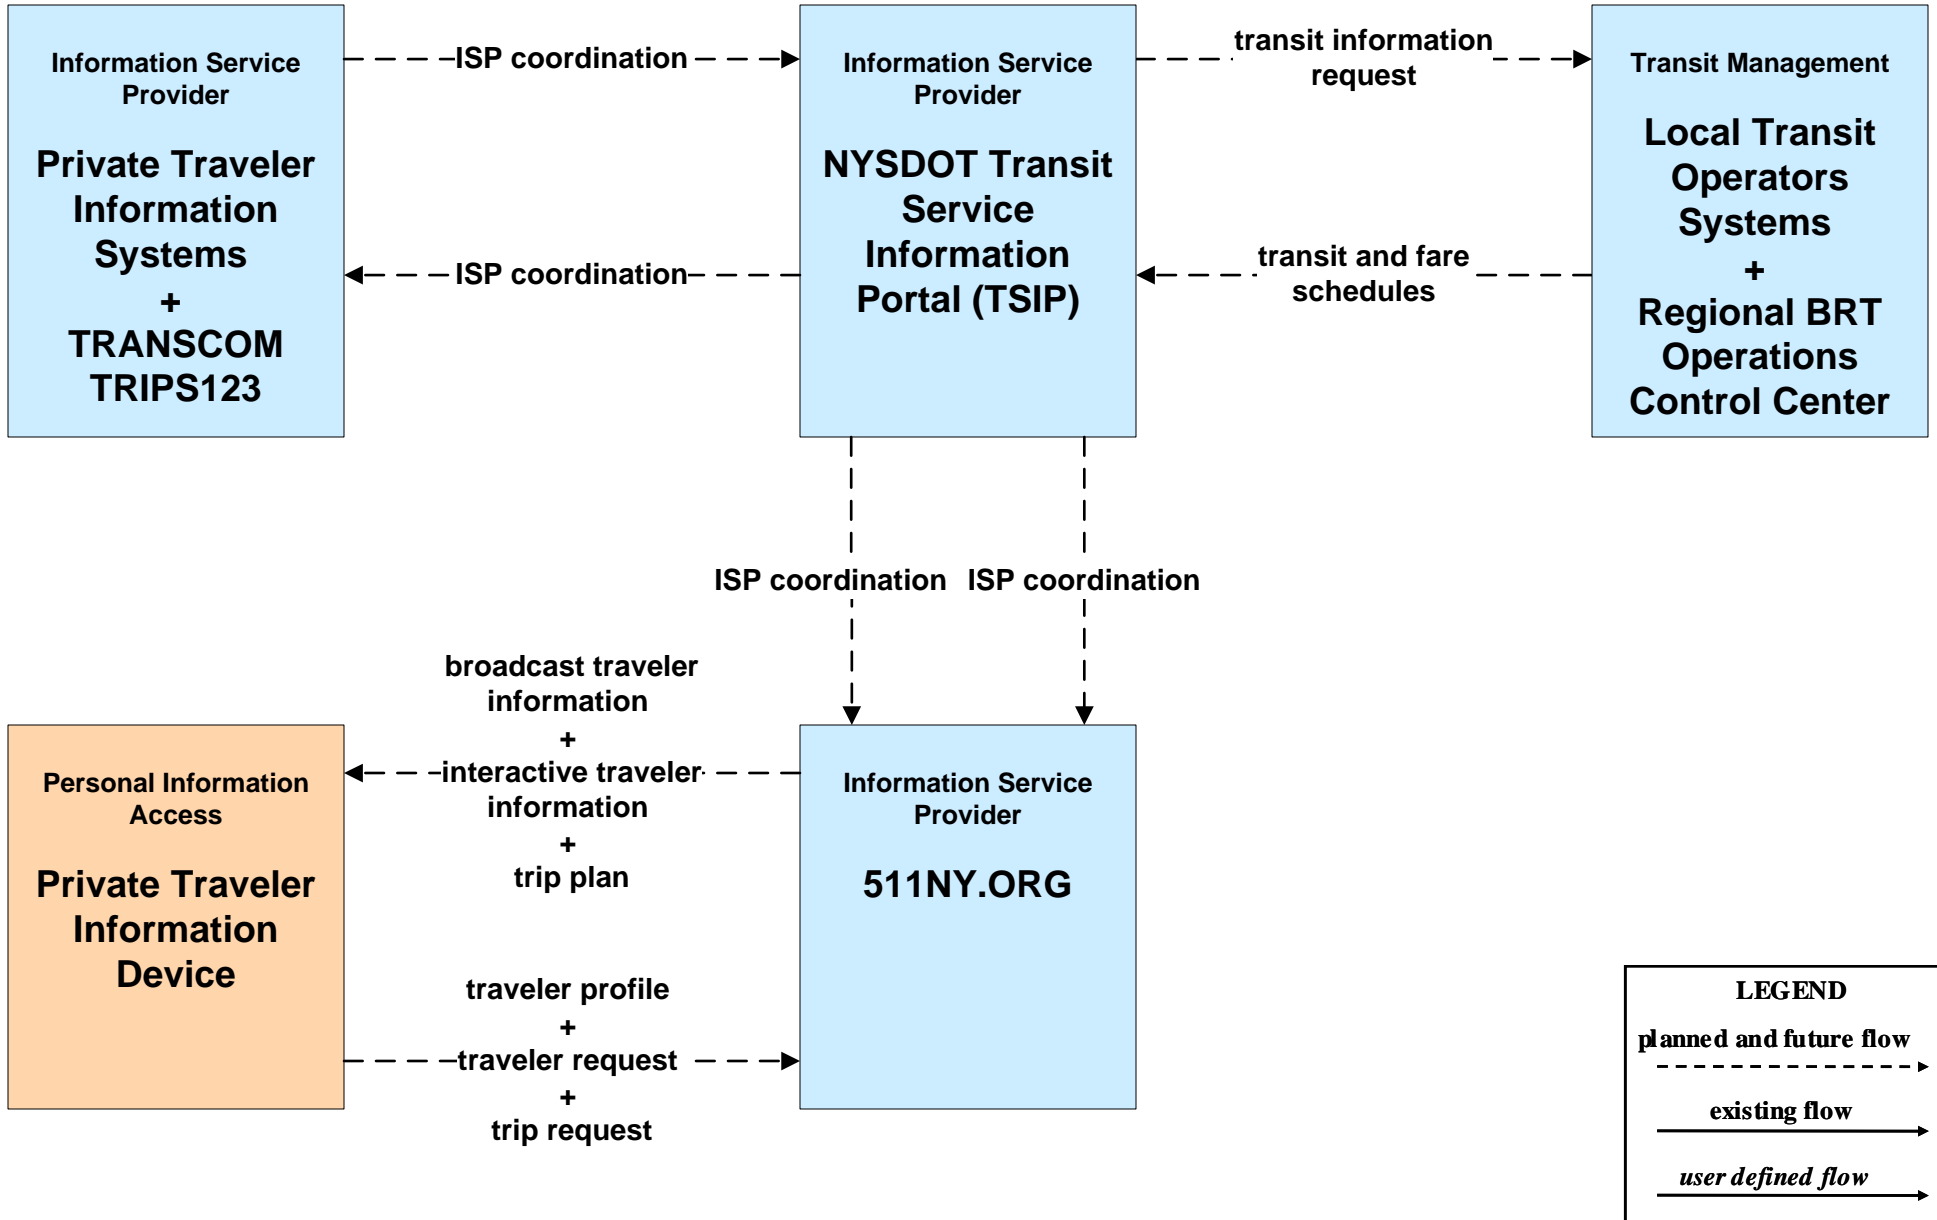

APTS08 - Transit Traveler Information Regional BRT

**APTS08 - Transit Traveler Information
 NYSDOT TSIP / 511NY.ORG**

**ATIS01 - Broadcast Traveler Information
511NY.ORG – Road Network Conditions (1 of 3)**

**ATMS02 - Probe Surveillance
TRANSMIT / NYSDOT IEN**

ATMS10 - Electronic Toll Collection NYSTA Electronic Tolling

EM03 - Mayday Support Mayday/Concierge Service Center

**EM10 - Disaster Traveler Information
 NYSDOT IEN and NY511.ORG**

EM10 - Disaster Traveler Information NYSDOT Public Information Office System