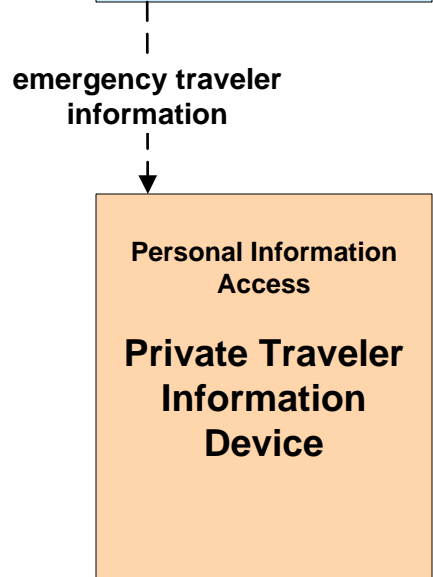

APTS08 - Transit Traveler Information Regional BRT

**APTS08 - Transit Traveler Information
 NYSDOT TSIP / 511NY.ORG**

**ATIS01 - Broadcast Traveler Information
511NY.ORG – Road Network Conditions (1 of 3)**

**ATMS02 - Probe Surveillance
TRANSMIT / NYSDOT IEN**

ATMS10 - Electronic Toll Collection NYSTA Electronic Tolling

EM03 - Mayday Support Mayday/Concierge Service Center

**EM10 - Disaster Traveler Information
 NYSDOT IEN and NY511.ORG**