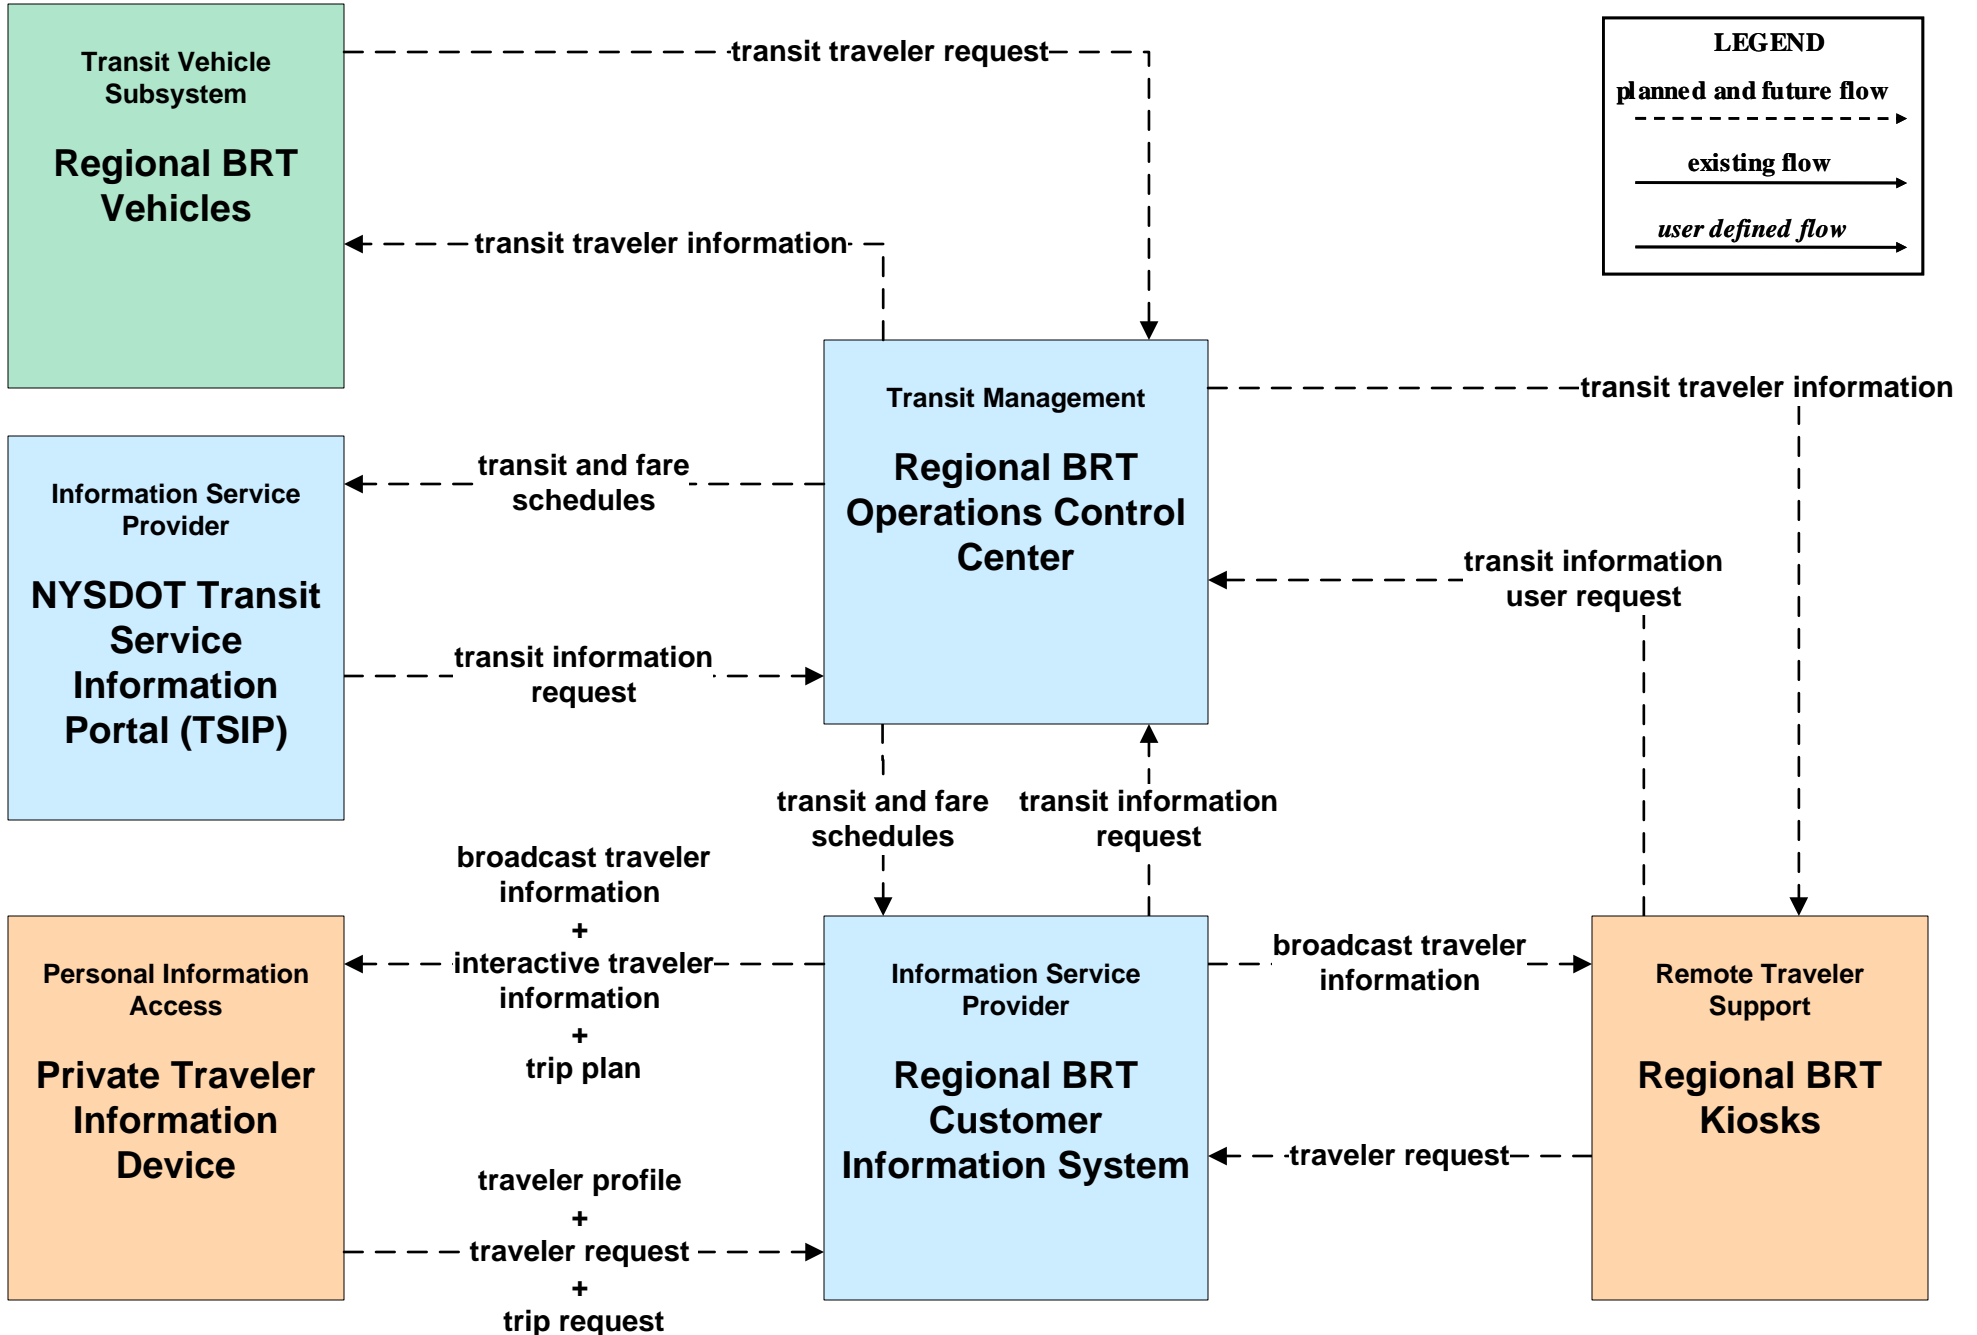

APTS08 - Transit Traveler Information Regional BRT

**APTS08 - Transit Traveler Information
 NYSDOT TSIP / 511NY.ORG**

**ATIS01 - Broadcast Traveler Information
511NY.ORG – Road Network Conditions (1 of 3)**

**ATMS02 - Probe Surveillance
TRANSMIT / NYSDOT IEN**

ATMS10 - Electronic Toll Collection NYSTA Electronic Tolling

EM03 - Mayday Support Mayday/Concierge Service Center

**EM10 - Disaster Traveler Information
 NYSDOT IEN and NY511.ORG**

EM10 - Disaster Traveler Information NYSDOT Public Information Office System