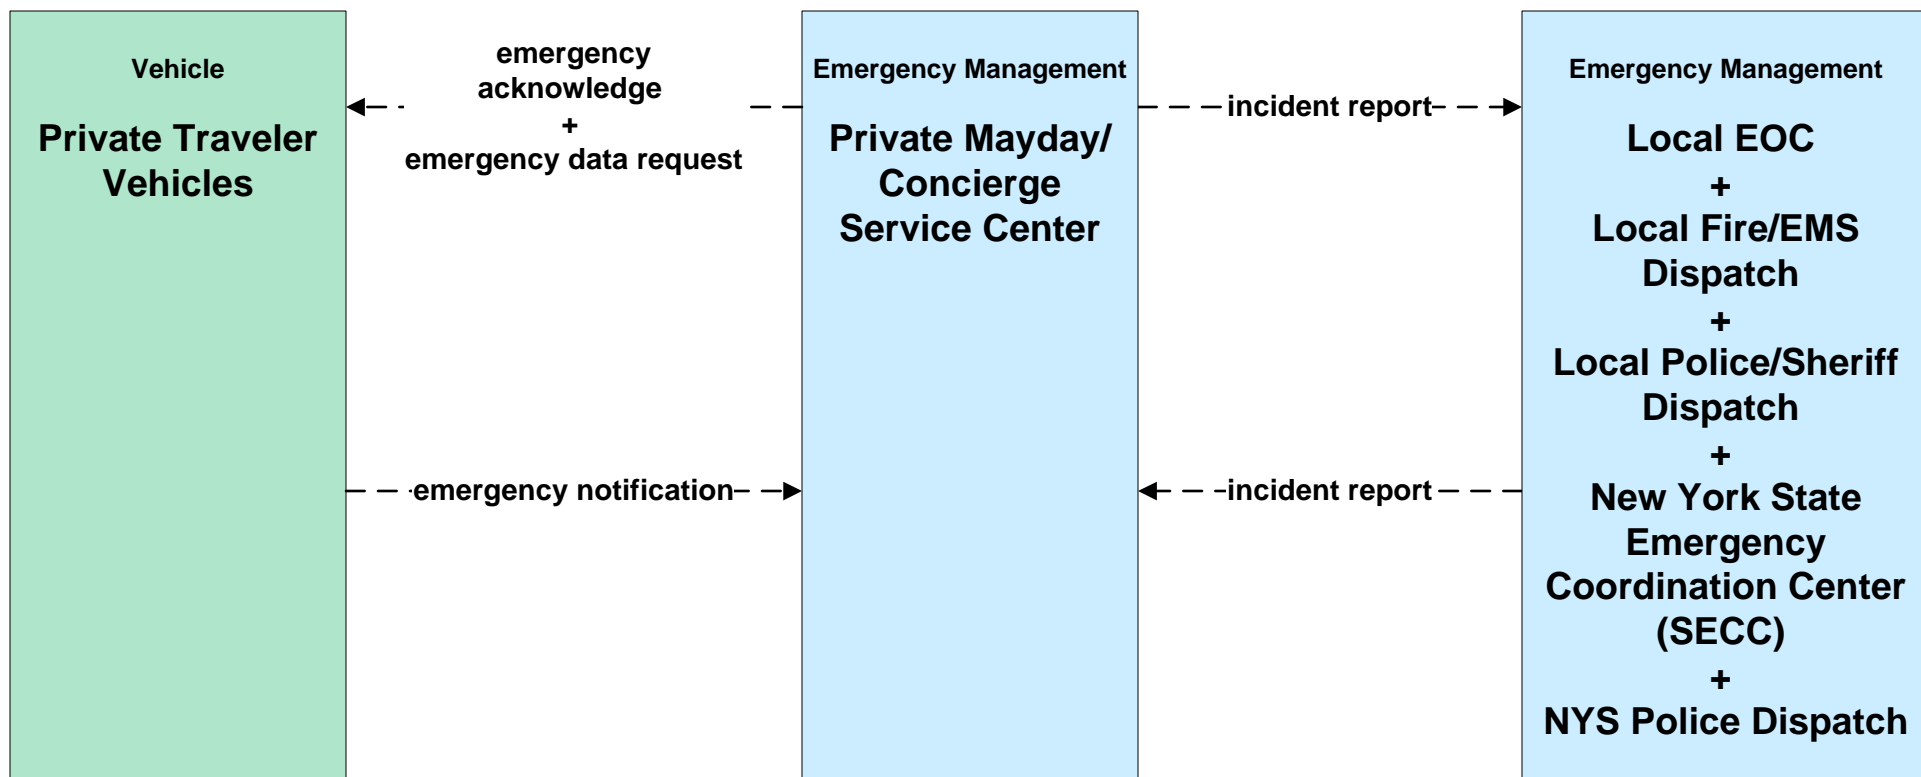

APTS08 - Transit Traveler Information Regional BRT

**APTS08 - Transit Traveler Information
 NYSDOT TSIP / 511NY.ORG**

**ATIS01 - Broadcast Traveler Information
511NY.ORG – Road Network Conditions (1 of 3)**

**ATMS02 - Probe Surveillance
TRANSMIT / NYSDOT IEN**

ATMS10 - Electronic Toll Collection NYSTA Electronic Tolling

EM03 - Mayday Support Mayday/Concierge Service Center

**EM10 - Disaster Traveler Information
 NYSDOT IEN and NY511.ORG**

EM10 - Disaster Traveler Information NYSDOT Public Information Office System