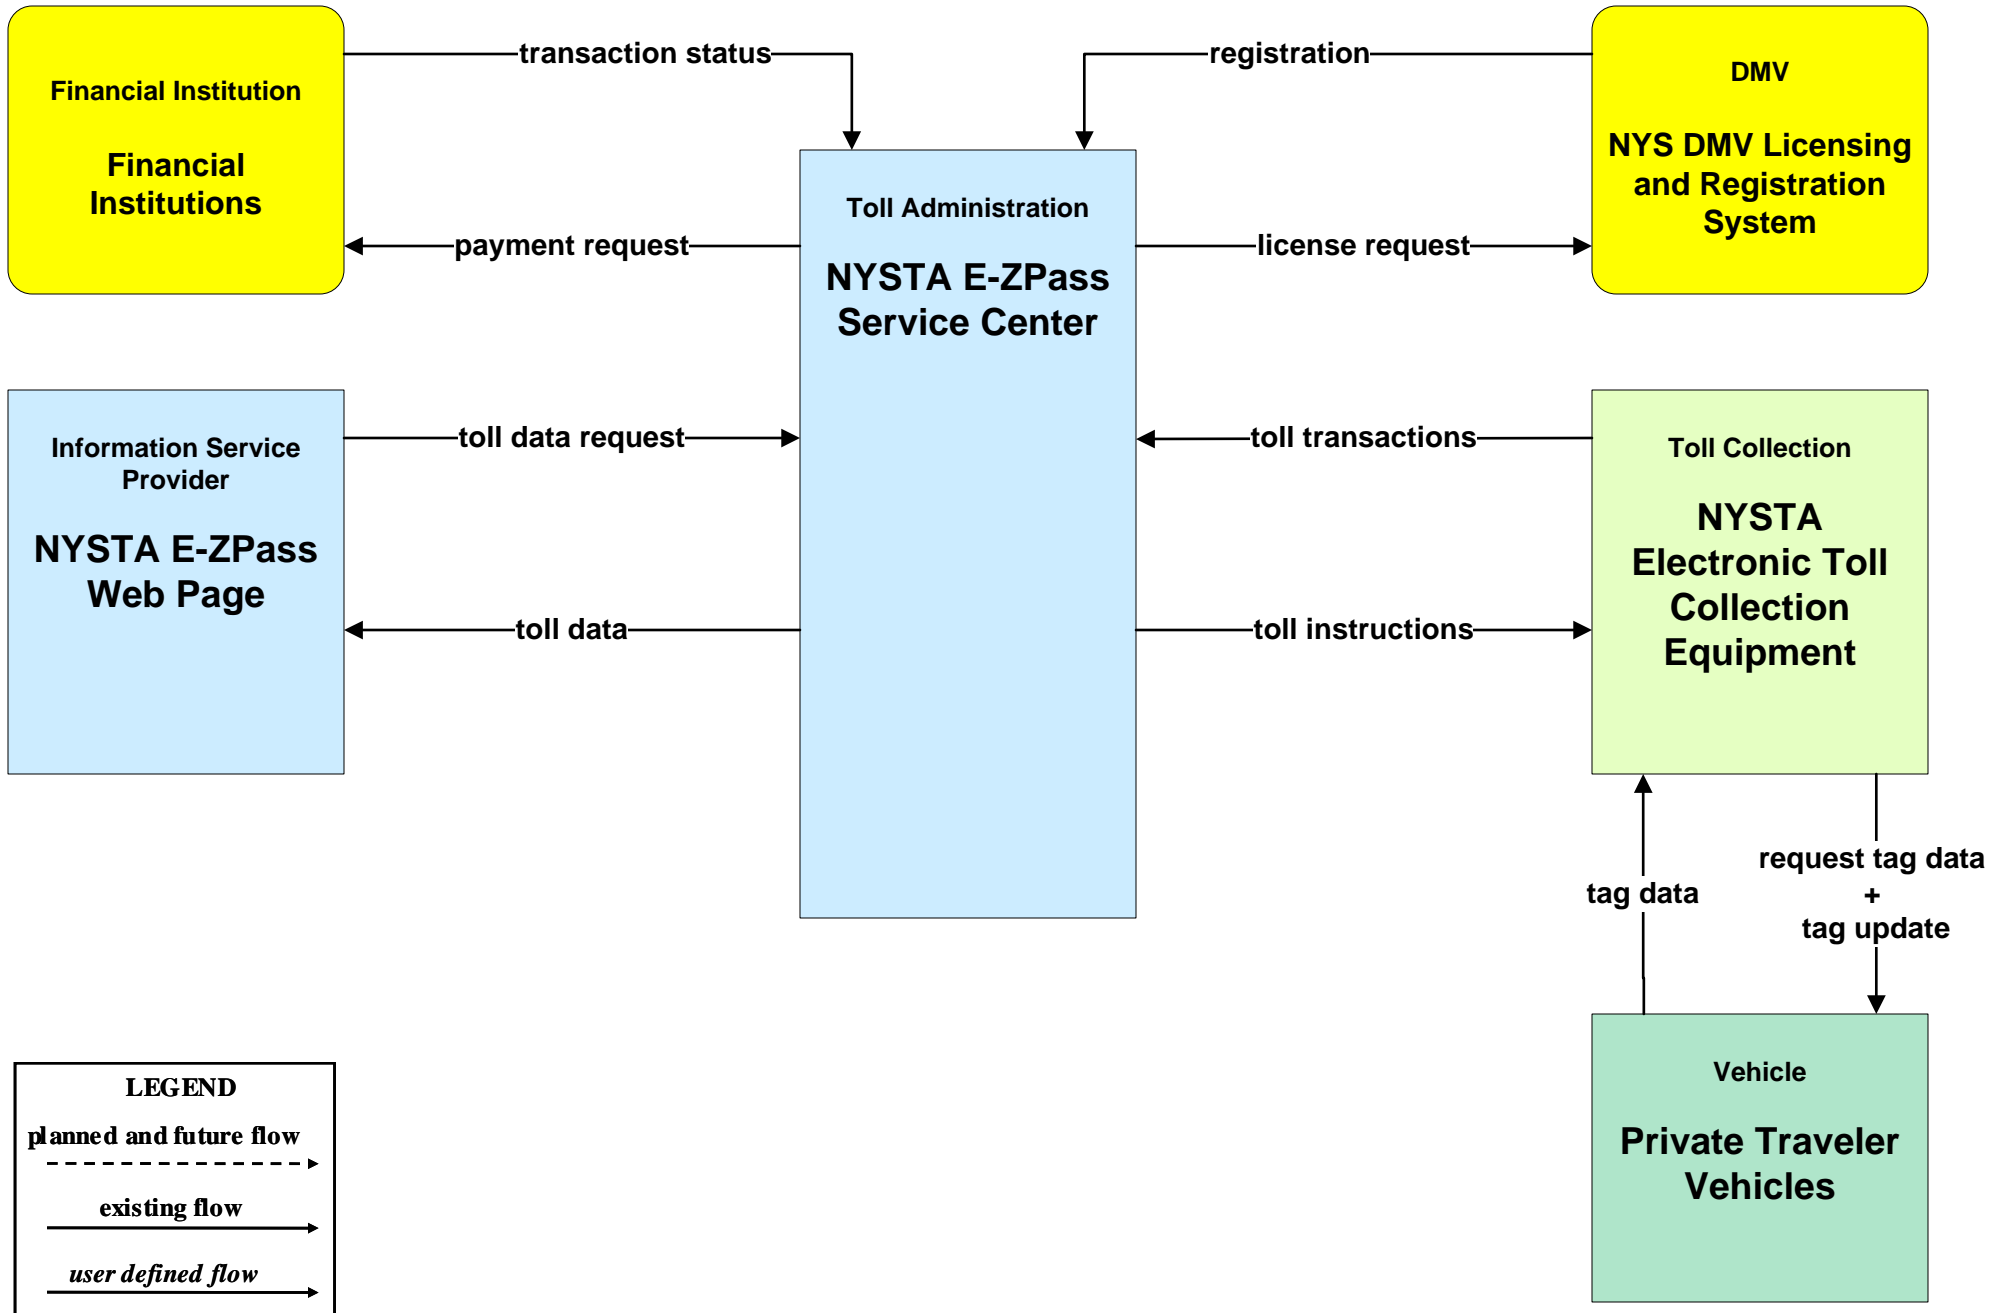

APTS08 - Transit Traveler Information Regional BRT

**APTS08 - Transit Traveler Information
 NYSDOT TSIP / 511NY.ORG**

**ATIS01 - Broadcast Traveler Information
511NY.ORG – Road Network Conditions (1 of 3)**

**ATMS02 - Probe Surveillance
TRANSMIT / NYSDOT IEN**

ATMS10 - Electronic Toll Collection NYSTA Electronic Tolling

EM03 - Mayday Support Mayday/Concierge Service Center

**EM10 - Disaster Traveler Information
 NYSDOT IEN and NY511.ORG**

EM10 - Disaster Traveler Information NYSDOT Public Information Office System