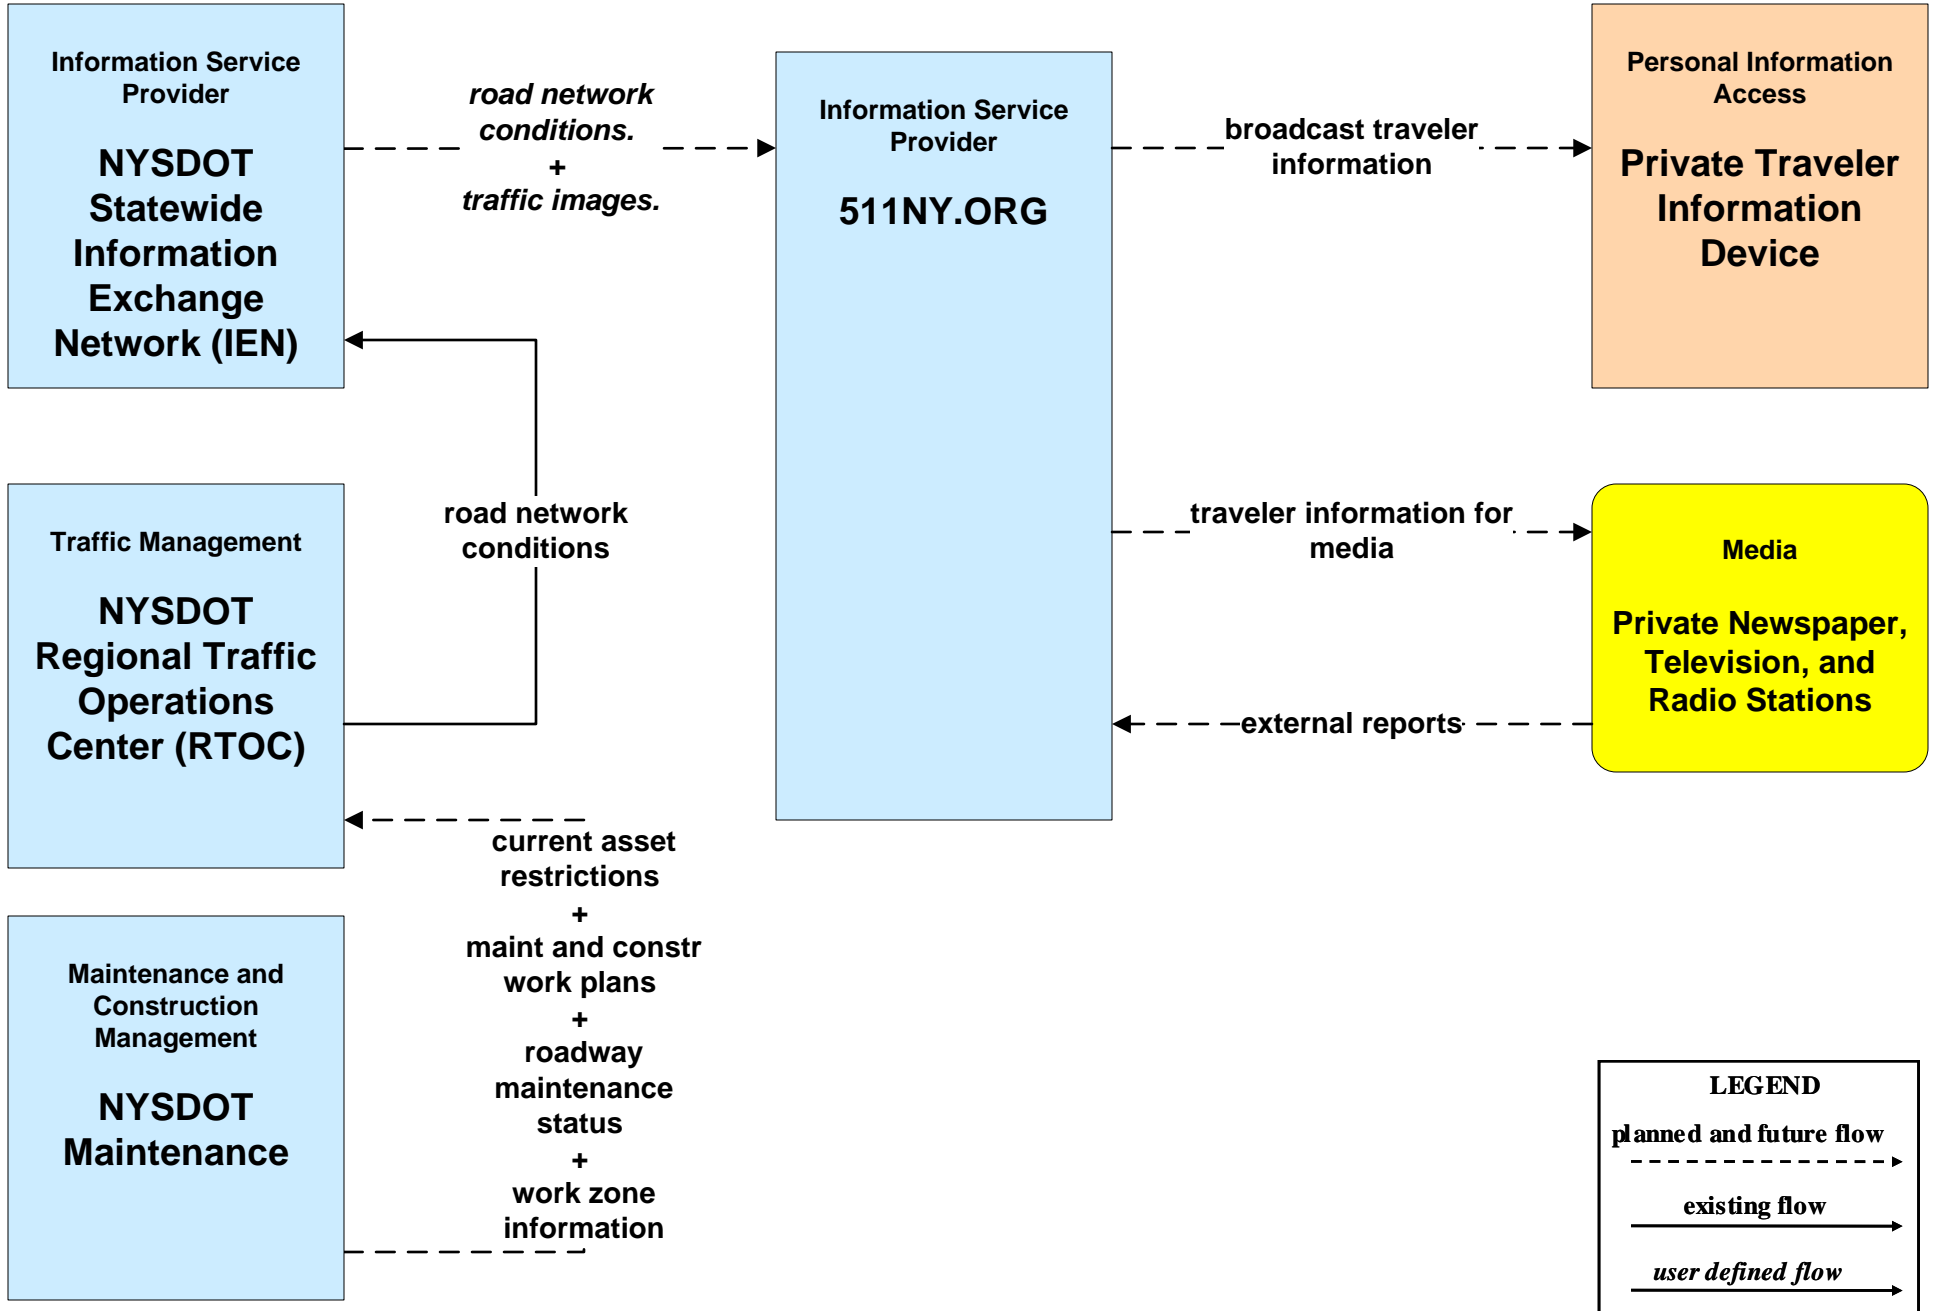

**ATIS01 - Broadcast Traveler Information  
511NY.ORG – Road Network Conditions (1 of 3)**

# ATMS06 - Traffic Information Dissemination NYSDOT (1 of 3)

# ATMS06 - Traffic Information Dissemination NYSTA

# EM10 - Disaster Traveler Information NYSDOT Public Information Office System