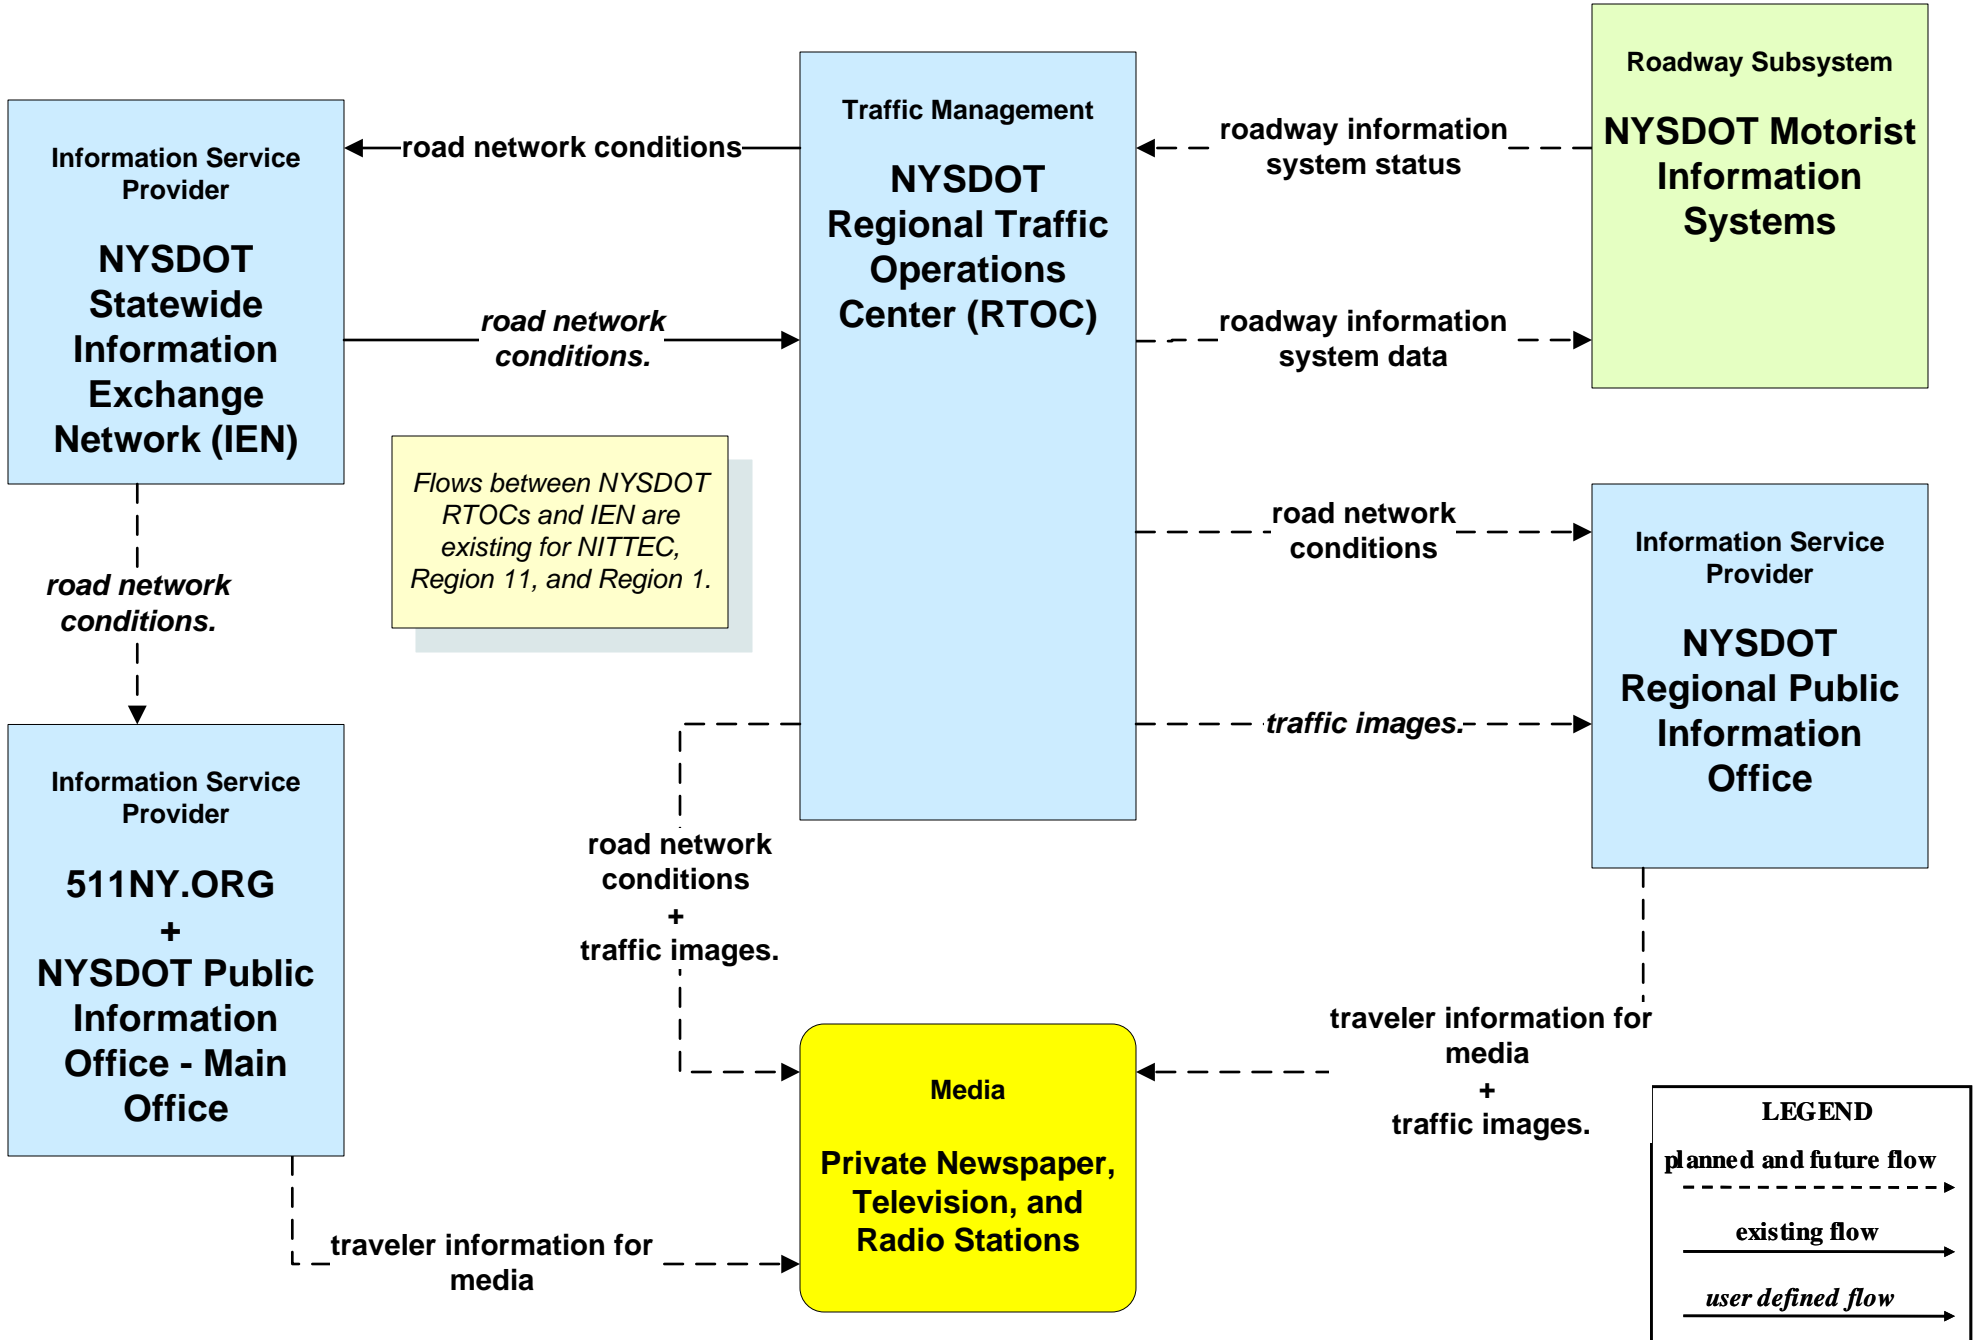

**ATIS01 - Broadcast Traveler Information  
511NY.ORG – Road Network Conditions (1 of 3)**

# ATMS06 - Traffic Information Dissemination NYSDOT (1 of 3)

# ATMS06 - Traffic Information Dissemination NYSTA

# EM10 - Disaster Traveler Information NYSDOT Public Information Office System