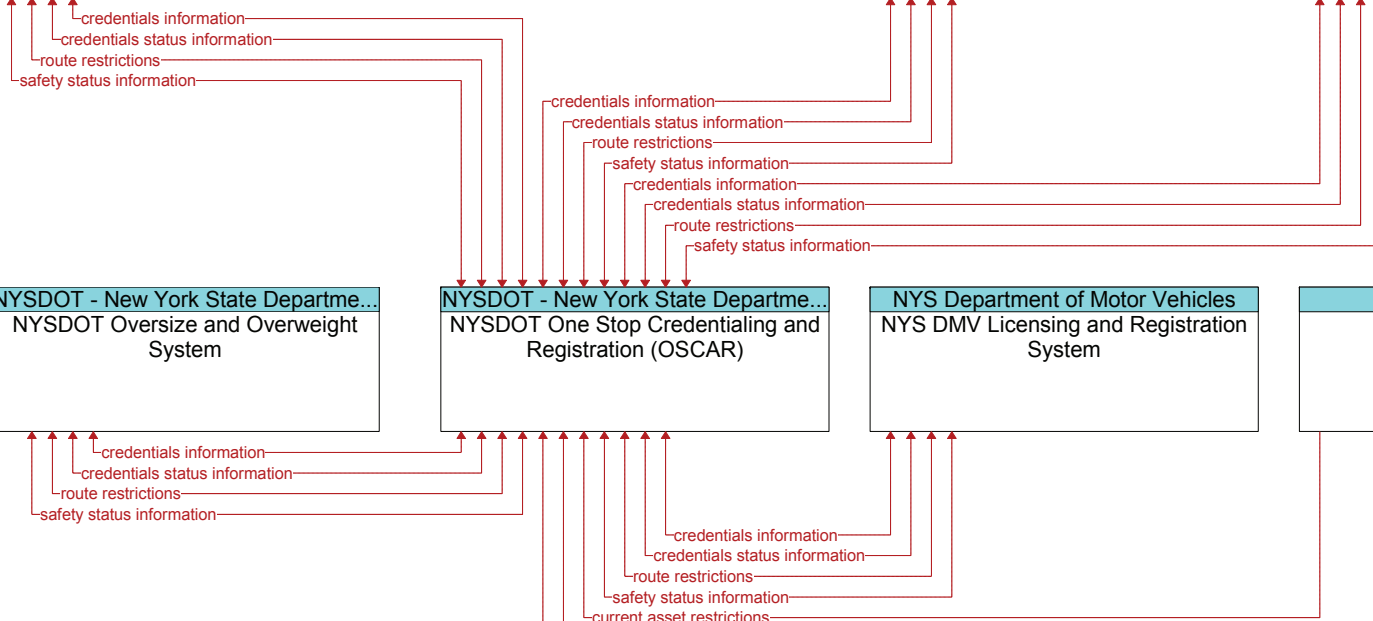

FMCSA - Federal Motor Carrier Admi...
NYS Commercial Vehicle Information
Exchange Window (CVIEW)

NYSTA - New York Thruway Authority
NYSTA Tandem Program Database

NYSTA - New York Thruway Authority
NYSTA TOPS

NYSDOT - New York State Departme...
NYSDOT Oversize and Overweight
System

NYSDOT - New York State Departme...
NYSDOT One Stop Credentialing and
Registration (OSCAR)

NYS Department of Motor Vehicles
NYS DMV Licensing and Registration
System

Local DPW
Local DPW Dispatch

NYSTA - New York Thruway Authority
NYSTA Operations and Maintenance

NYSDOT - New York State Departme...
NYSDOT Maintenance

Planned