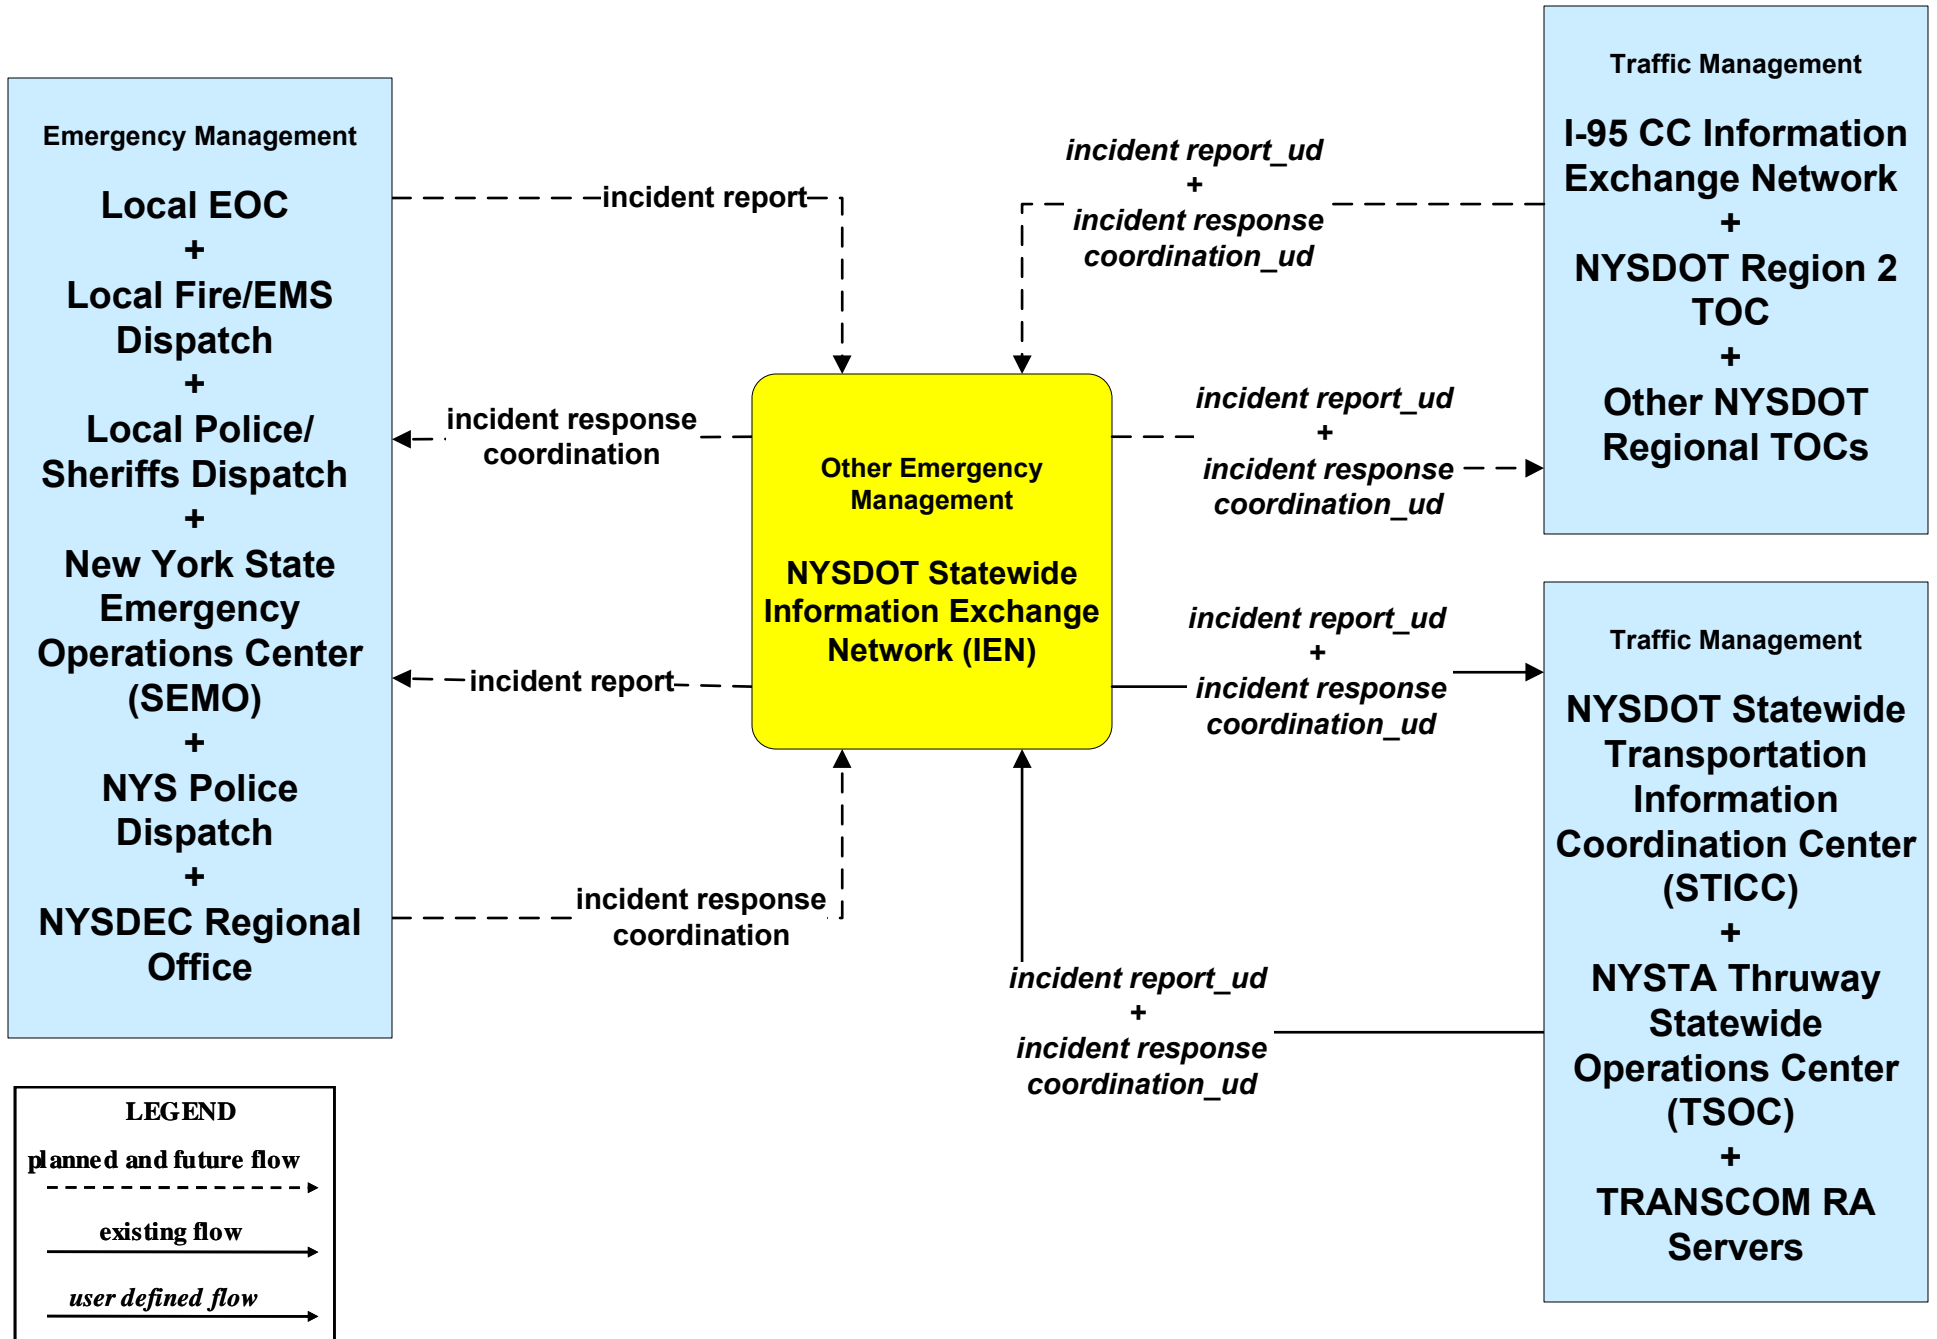

EM01 - Emergency Call-Taking and Dispatch
NYSDOT Statewide Transportation Information Control Center (STICC) and
Statewide Information Exchange Network (IEN)

**EM09 – Evacuation and Reentry Management
 NYSDOT IEN**