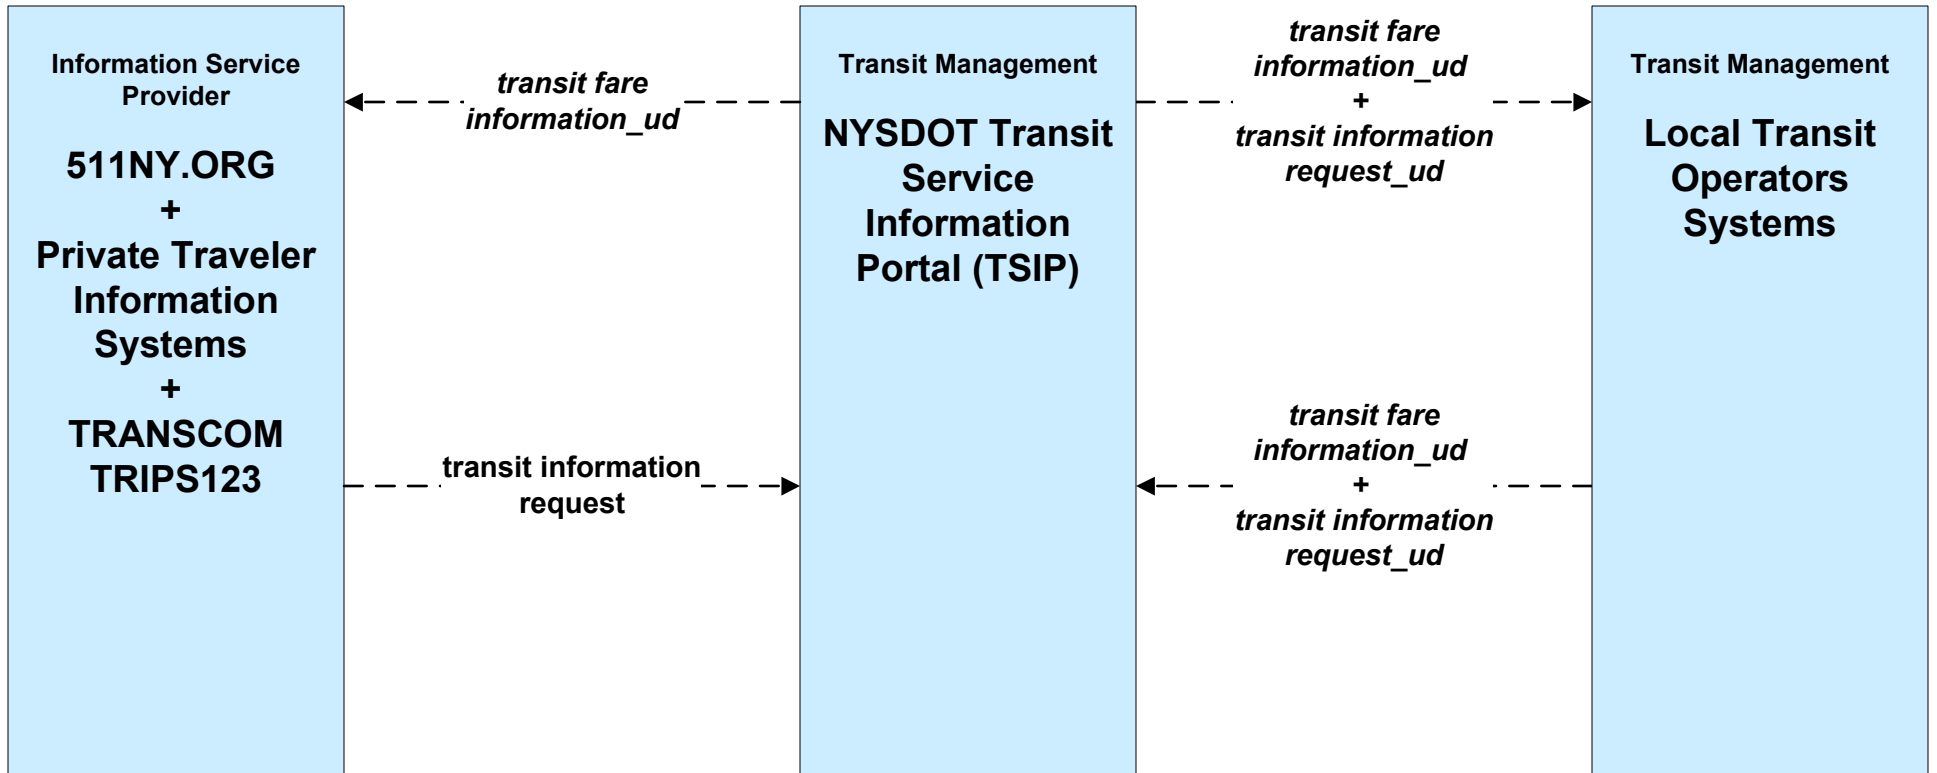

**APTS02 - Transit Fixed-Route Operations
NYSDOT TSIP**

**APTS04 - Transit Fare Collection Management
NYSDOT TSIP**

APTS08 - Transit Traveler Information NYSDOT TSIP

**ATIS01 - Broadcast Traveler Information
511NY.ORG (3 of 3)**

ATMS01 - Network Surveillance Local Cities and Counties

**MC04 – Weather Information Processing and Distribution
 NYSDOT Region 2 (2 of 2)**