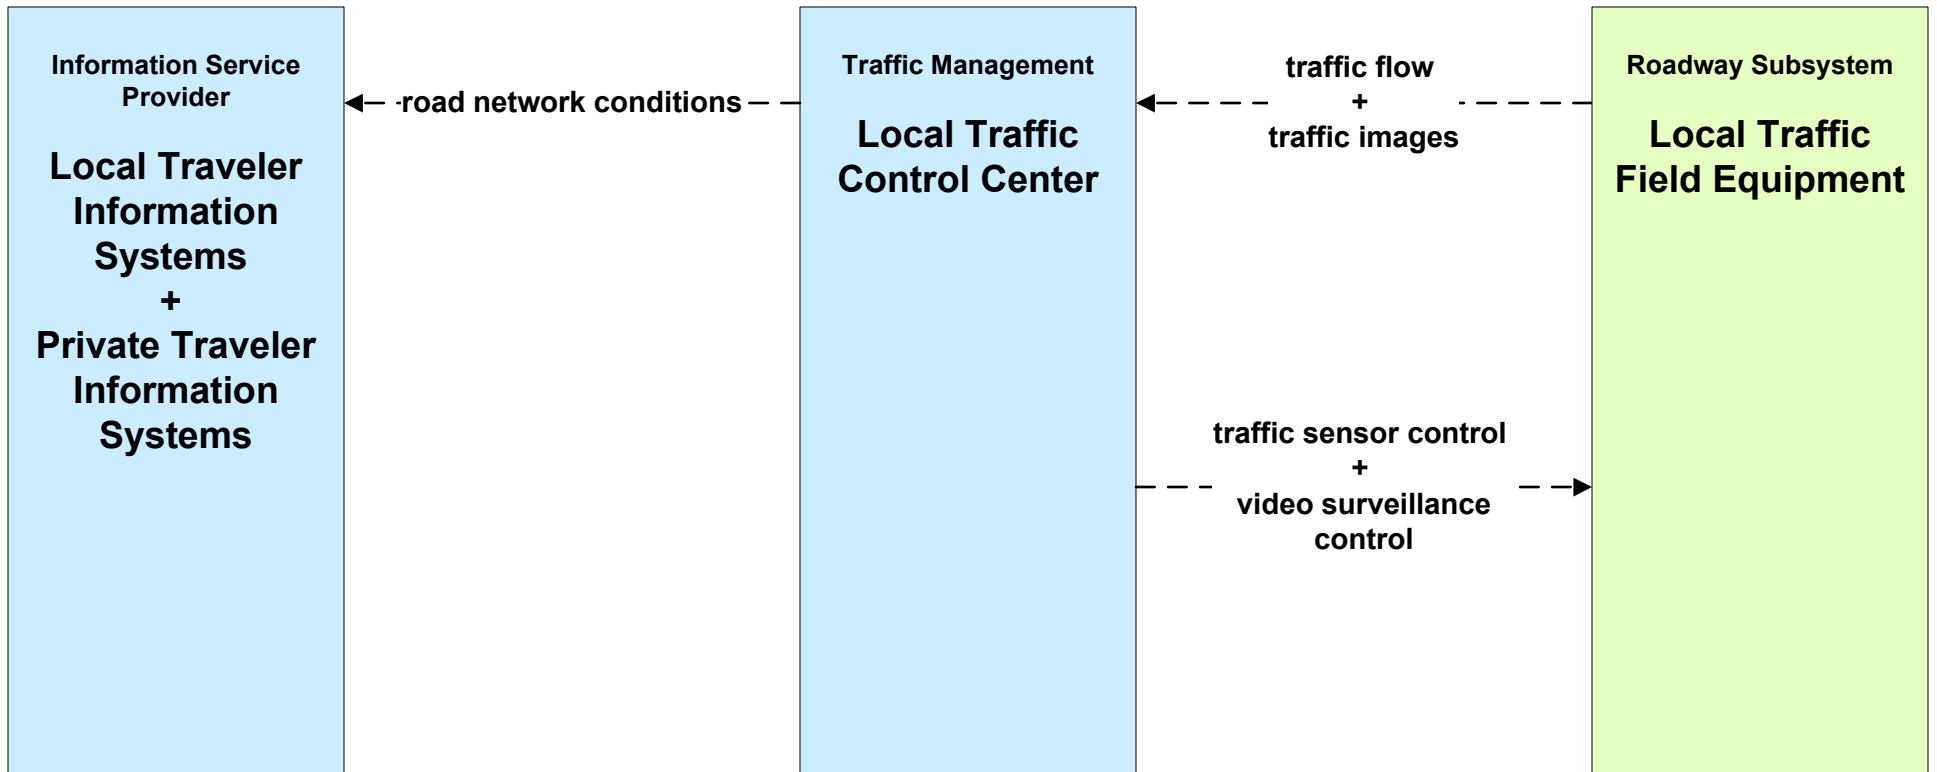

**APTS02 - Transit Fixed-Route Operations
NYSDOT TSIP**

**APTS04 - Transit Fare Collection Management
NYSDOT TSIP**

APTS08 - Transit Traveler Information NYSDOT TSIP

**ATIS01 - Broadcast Traveler Information
511NY.ORG (3 of 3)**

ATMS01 - Network Surveillance Local Cities and Counties

**MC04 – Weather Information Processing and Distribution
 NYSDOT Region 2 (2 of 2)**