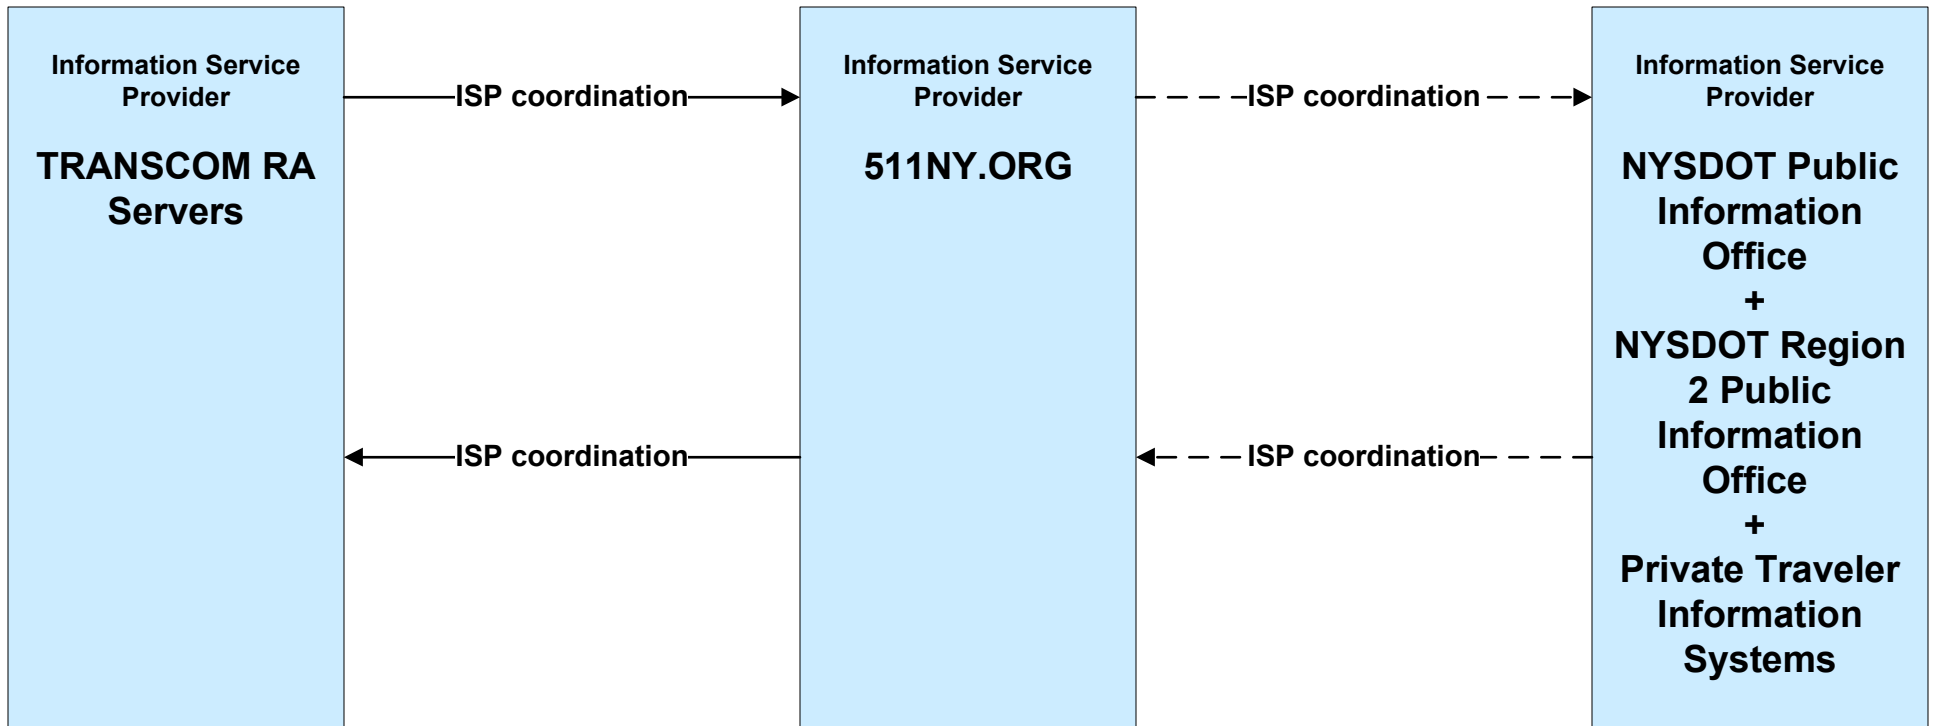

**APTS02 - Transit Fixed-Route Operations
NYSDOT TSIP**

**APTS04 - Transit Fare Collection Management
NYSDOT TSIP**

APTS08 - Transit Traveler Information NYSDOT TSIP

**ATIS01 - Broadcast Traveler Information
511NY.ORG (3 of 3)**

ATMS01 - Network Surveillance Local Cities and Counties

**MC04 – Weather Information Processing and Distribution
 NYSDOT Region 2 (2 of 2)**