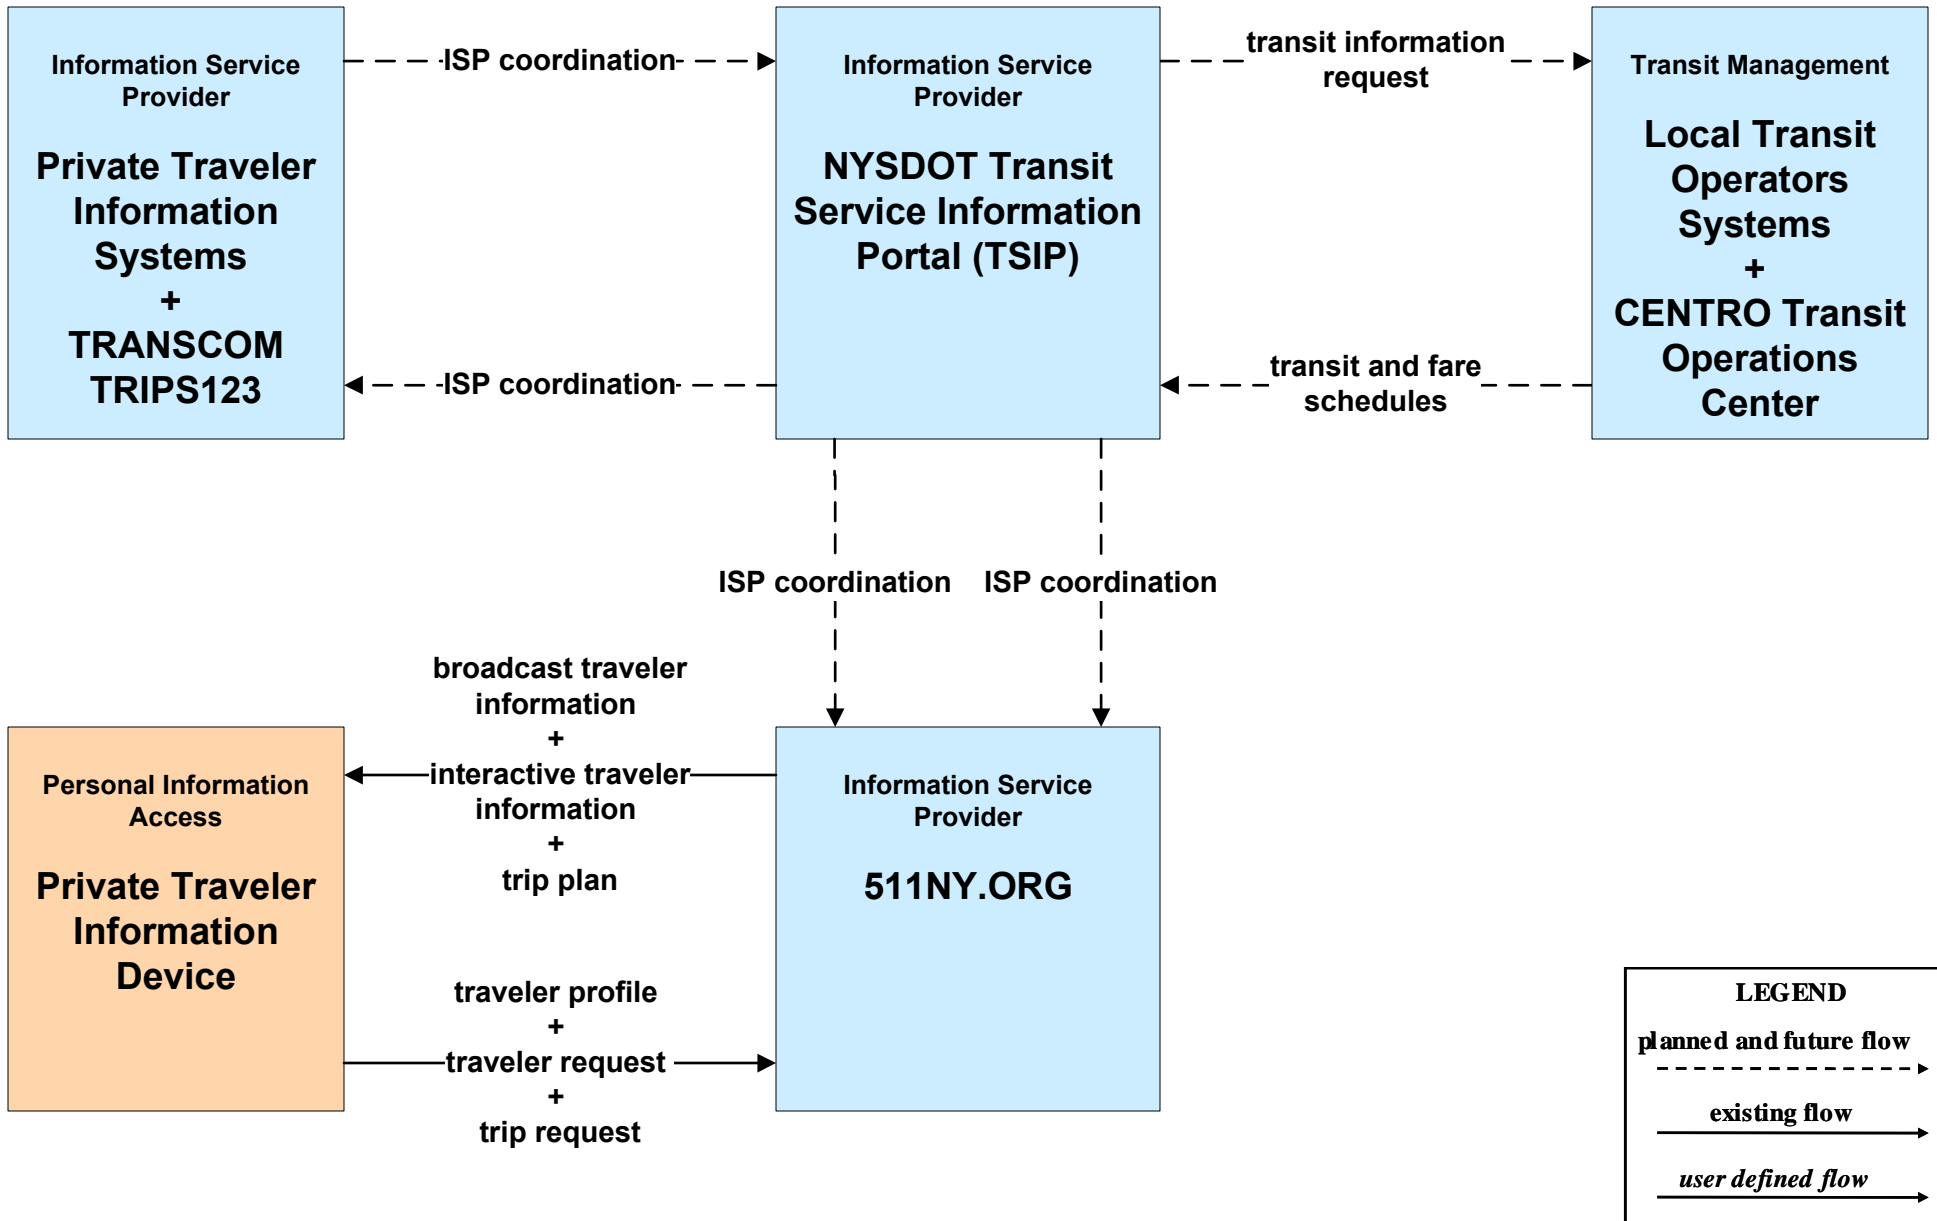

**APTS02 - Transit Fixed-Route Operations
NYSDOT TSIP**

**APTS04 - Transit Fare Collection Management
NYSDOT TSIP**

APTS08 - Transit Traveler Information NYSDOT TSIP

**ATIS01 - Broadcast Traveler Information
511NY.ORG (3 of 3)**

ATMS01 - Network Surveillance Local Cities and Counties

**MC04 – Weather Information Processing and Distribution
 NYSDOT Region 2 (2 of 2)**