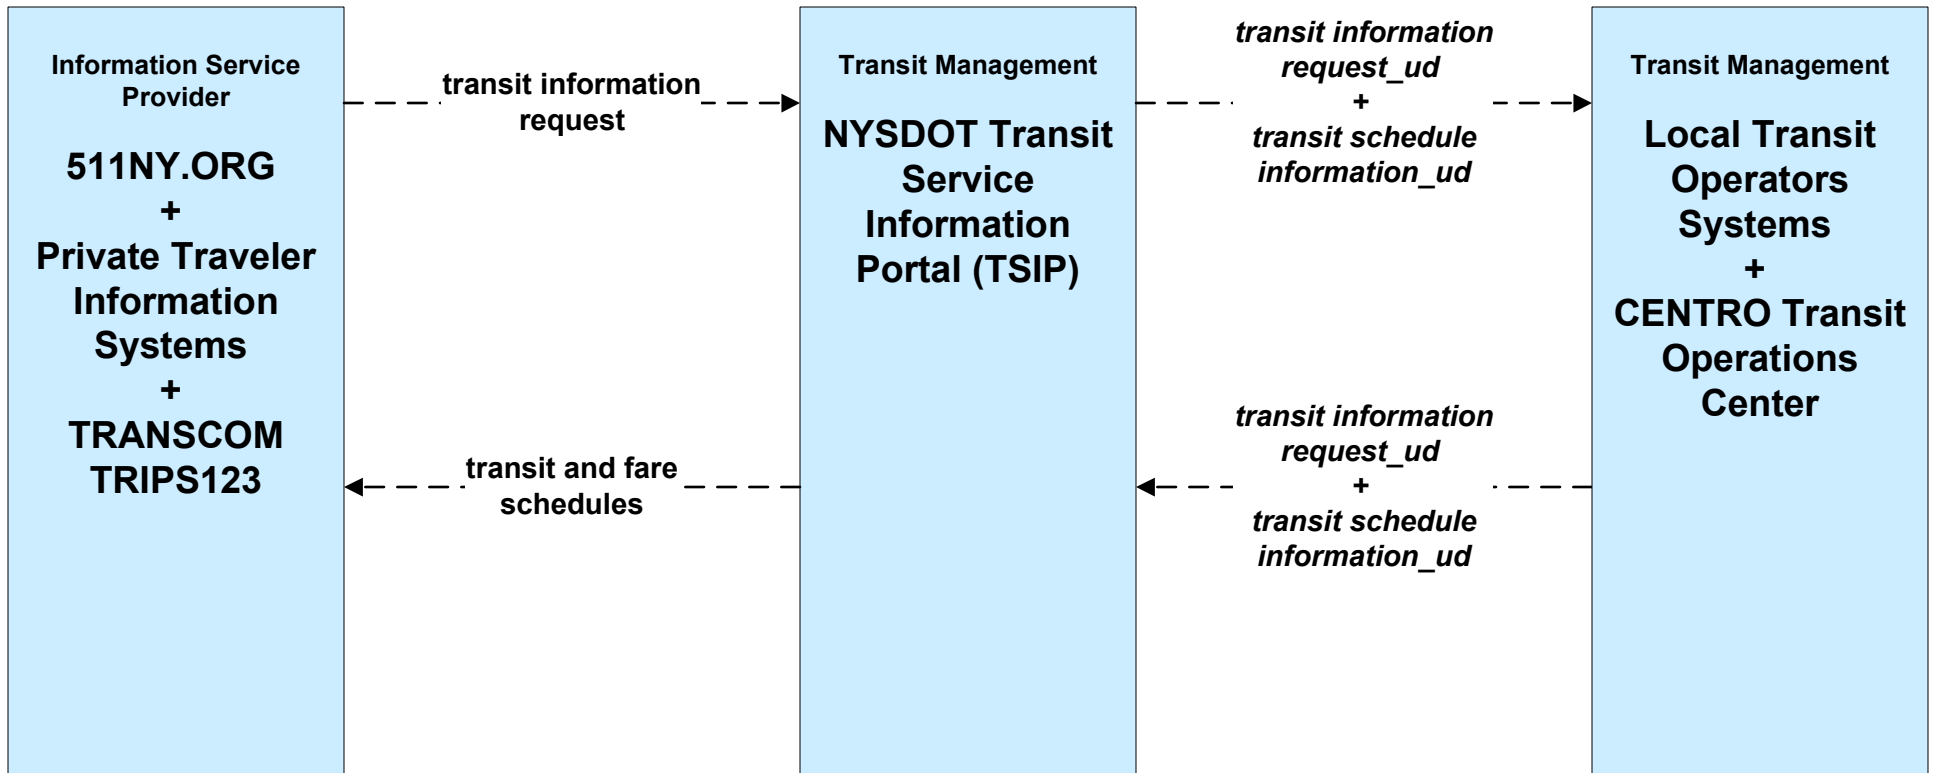

**APTS02 - Transit Fixed-Route Operations
NYSDOT TSIP**

**APTS04 - Transit Fare Collection Management
NYSDOT TSIP**

APTS08 - Transit Traveler Information NYSDOT TSIP

**ATIS01 - Broadcast Traveler Information
511NY.ORG (3 of 3)**

ATMS01 - Network Surveillance Local Cities and Counties

**MC04 – Weather Information Processing and Distribution
 NYSDOT Region 2 (2 of 2)**